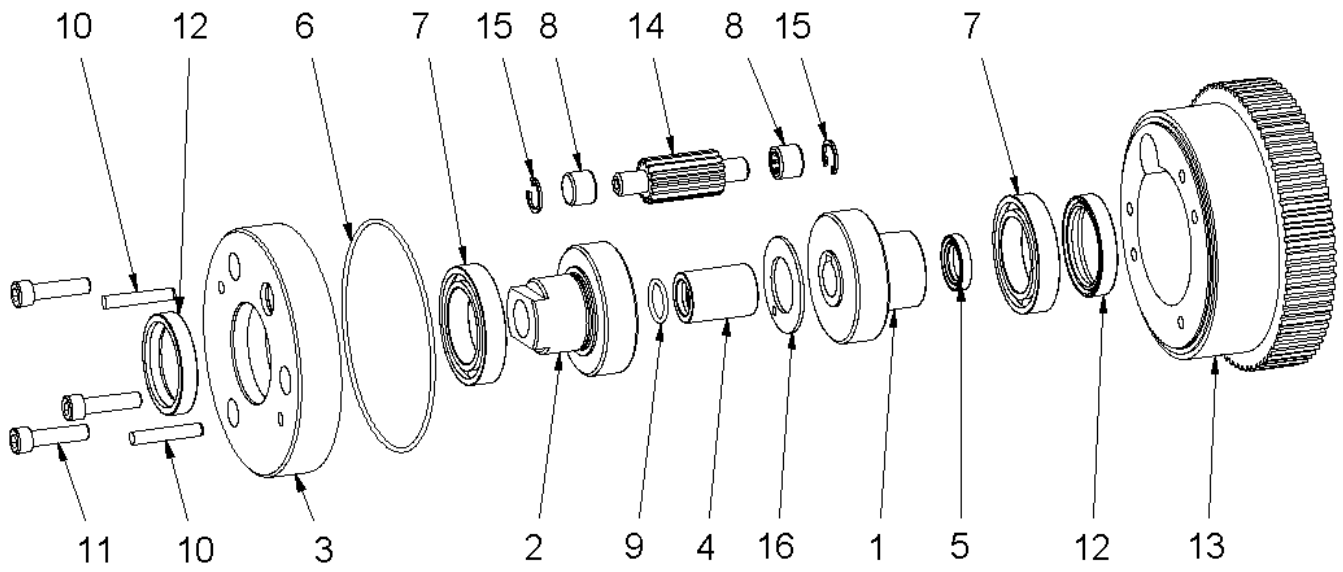

8 Gear block cpl. Cayman

8 Gear block cpl. Cayman

Item no.	Article no.	Description	Quantity
1	065515	Lay shaft Z 13 Cayman gear block	1
2	065514	Lay shaft Z 49 Cayman gear block	1
3	065509	gear cover Cayman Getriebe	1
4	065520	Bushing Cayman Getriebe	1
5	071562	Oil seal ring 14x22x4 A	1
6	065592	O-Ring 88,62x1,78	1
7	065562	Ball bearing 61906 2RS	2
8	065561	Needle roller bearing BK 0910	2
9	065591	O-Ring 14x1,8	1
10	065560	Cylindrical pin 5x 30 DIN 7979	2
11	014731	Cylinder head screw M6x25 DIN 912	3
12	065596	Rotary shaft seal A 30x40x7 DIN3760	2
13	067997	gear block housing cpl. Cayman Stripper	1
14	065513	Lay shaft Z 14 Cayman Gear block	1
15	067996	Safety washer I13 DIN 472	2
16	019101	Starter disc WC20DU 22x38x1,5	1