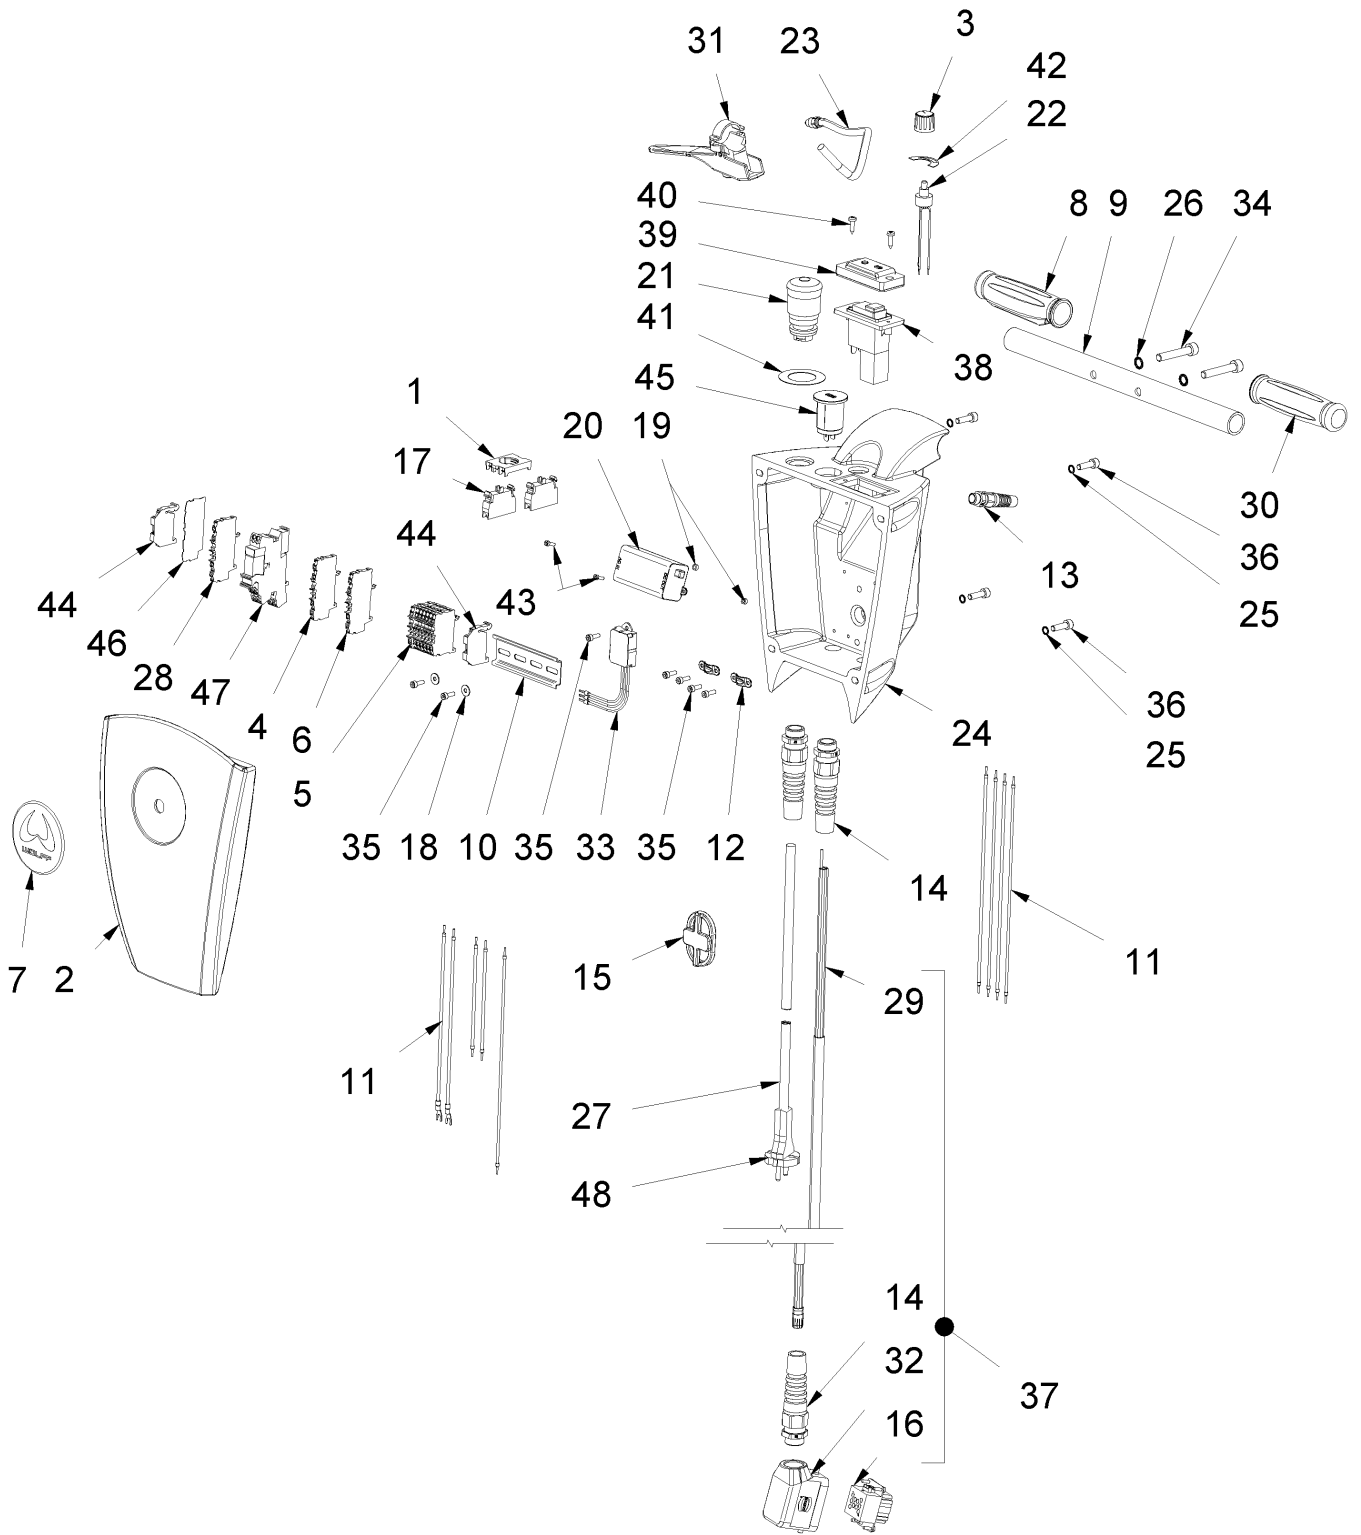

3 Cockpit

3 Cockpit

Item no.	Article no.	Description	Quantity
1	017503	Adapterattachment	1
2	066074	Cover OO C-handle wolffgreen	1
3	014647	Knob with cover f.potentiometer	1
4	068025	Top hat rail through clamp blue 4x	1
5	068026	Top hat rail through clamp grey 2x	7
6	068024	Top hat rail through clamp grey 4x	1
7	118141	Label Wolff 3D d80mm	1
8	069784	Grip covering right"Dead man"	1
9	039202	Handle tube for Extro2,VarioSilent	1
10	068023	Top hat rail 100 mm	1
11	068649	cable set Cockpit Cayman Stripper	1
12	015211	Cable clamp Motor Duro 2.0	2
13	089582	Presse-étoupe MS-M 12x1,5/KB 3,5-7	1
14	039190	Screw connection w.bending prot.M20x1,5	3
15	067749	cable retention	1
16	068008	Bushing insert 10E polig Cayman Stripper	1
17	017507	Contact element open NC	2
18	040503	Washer 4,3x20x1,25 n.DIN 522	2
19	082408	spacing roller Ø3,2xØ6x3	2
20	082260	power pack 15W out:12VDC in:100-240V	1
21	052443	Safety switch	1
22	068166	Potentiometer 250K	1
23	164755	ETA protective switch 230V 2021	1
24	039298	Switch "Dead-man"with cable VarioSilent	1
25	070000	switch housing C-Stiel wolffgreen	1
26	014859	Schnorr washer M6	4
27	014860	Schnorr Washer M8	2
28	071591	El.cord 3G2,5²X0,36M black Schukost	1
28	072222	El.cord3G2,5²x0,36m black without plug	1
28	051437	El.cord 3G2,5x10m black without plug	1
29	068027	Top hat rail protection clamp GR-GE 4x	1
30	068021	Control cable 8G1,5 Cockpit Cayman Str.	1
31	069782	Grip covering left VarioSilent/CaymanSt	1
32	032751	Dead-man-seized handle	1