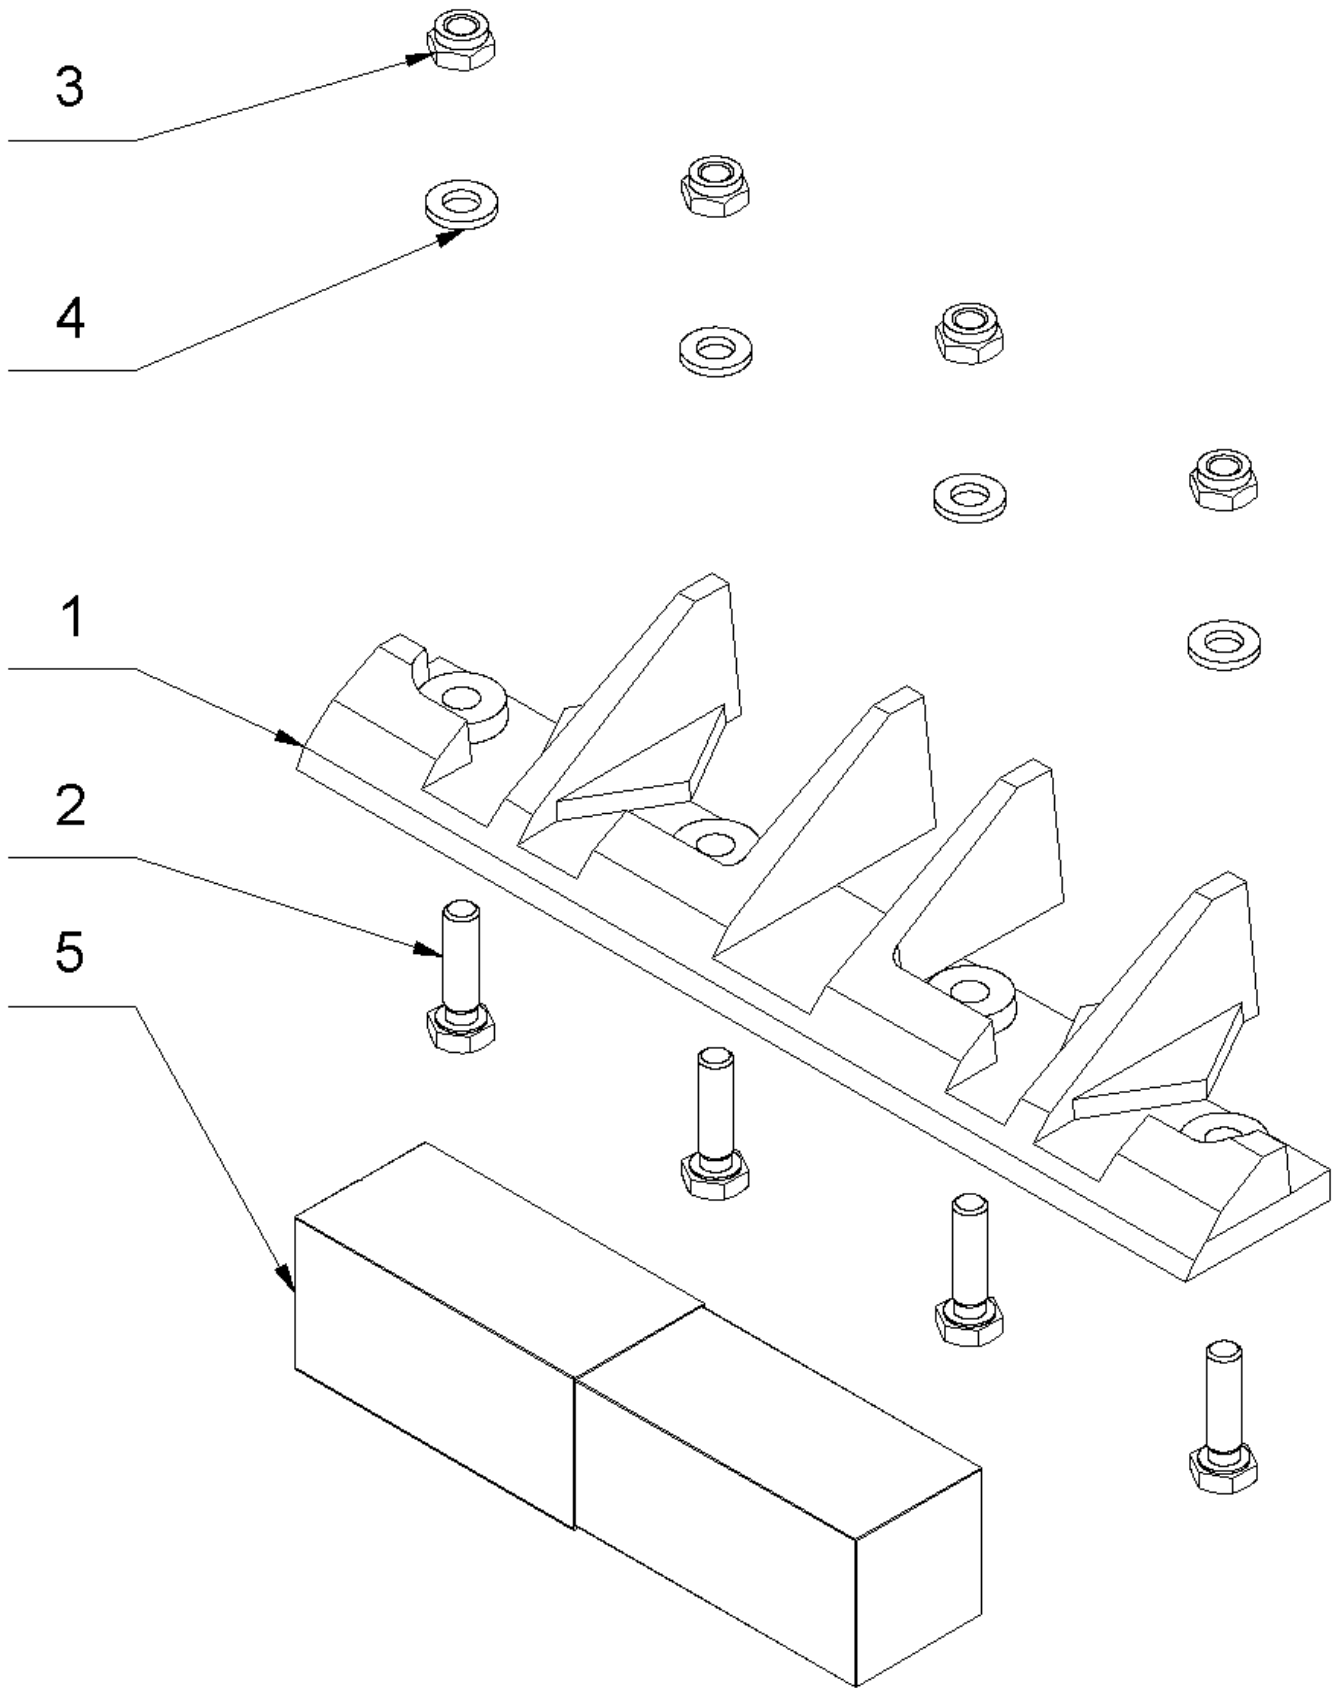

1 Blade holder set ECO

1 Blade holder set ECO

Item no.	Article no.	Description	Quantity
1	015223	Deflector new Duro/Vario/Eco/Primo	1
2	014772	Hexagon head bolt M 6x22 DIN 933	4
3	014815	Hexagon nut M6 DIN985	4
4	014827	Washer M6 DIN 125 A	4
5	014962	Plastic box 30x65 SM1200/SM800/Duro/LS	1