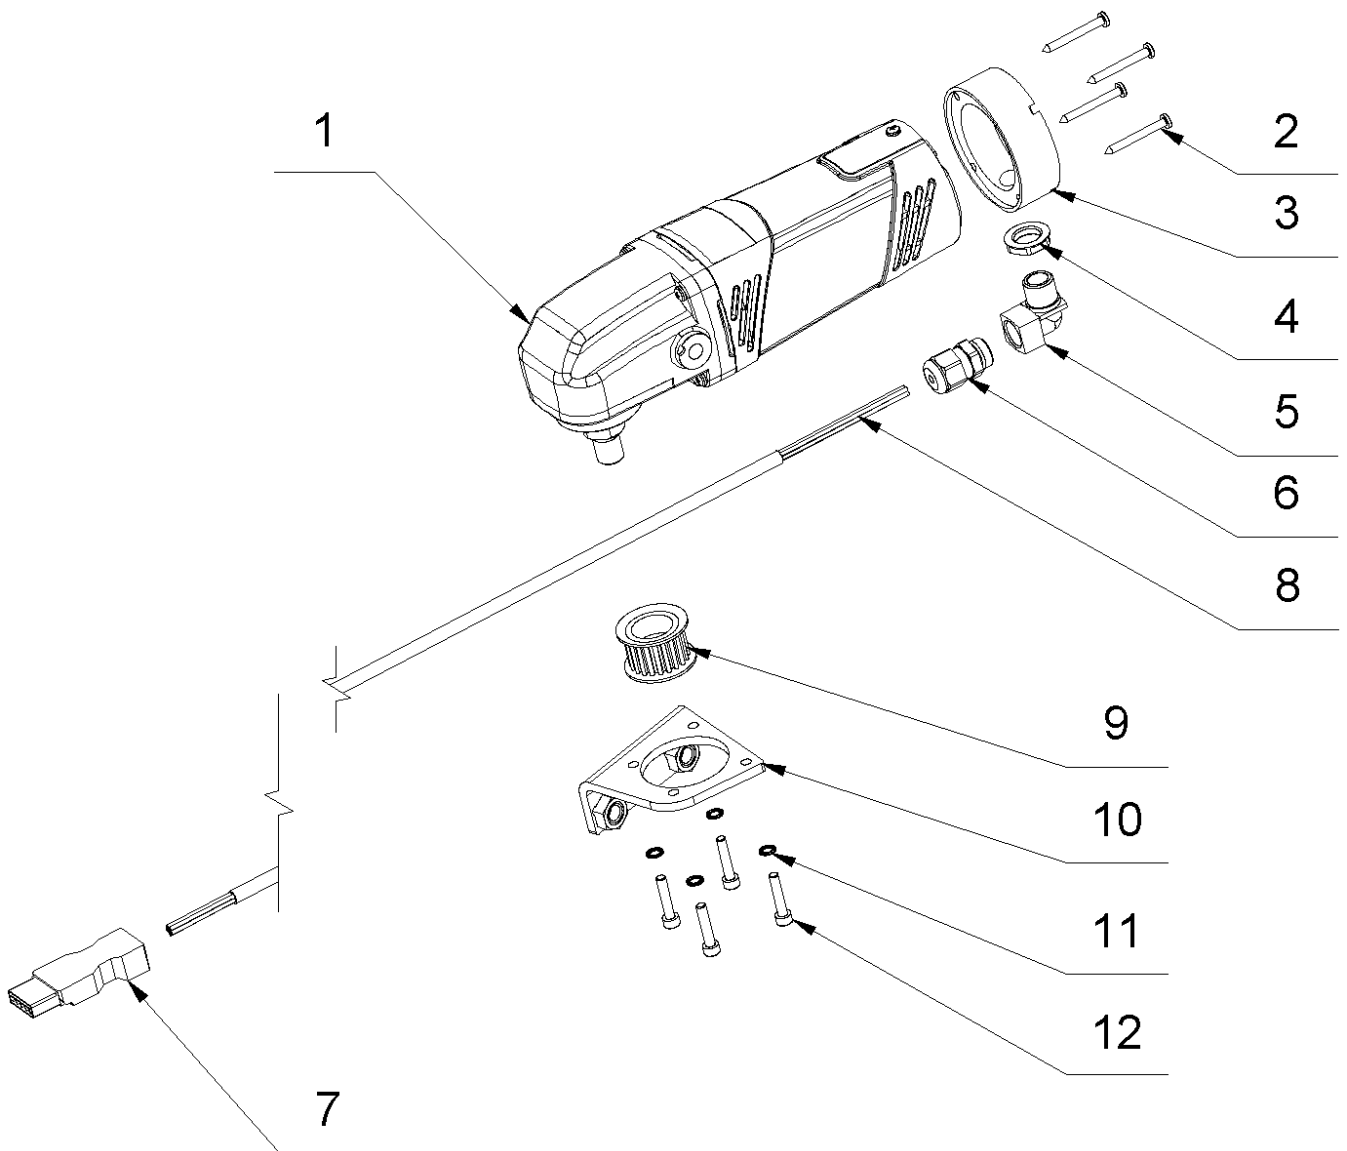

2 Drive motor

2 Drive motor

Item no.	Article no.	Description	Quantity
1	074310	Motor Cayman 230V Stripper	1
2	016140	Selftapping convex head screwC4,2x38DIN	4
3	068192	motor cover Cayman Stripper	1
4	068212	lock nut M16	1
5	068198	Bolting M16x1,5	1
6	068199	Cable gland M16x1.5	1
7	068185	plug Winsta 5-polig	1
8	068200	motor cable Cayman Stripper	1
9	066534	Toothed belt pinion Cayman Stripper	1
10	066533	SG motor plate Cayman Stripper	1
11	014858	Schnorr washer M5	4
12	014722	Cylinder head screw M 5x25 DIN 912	4