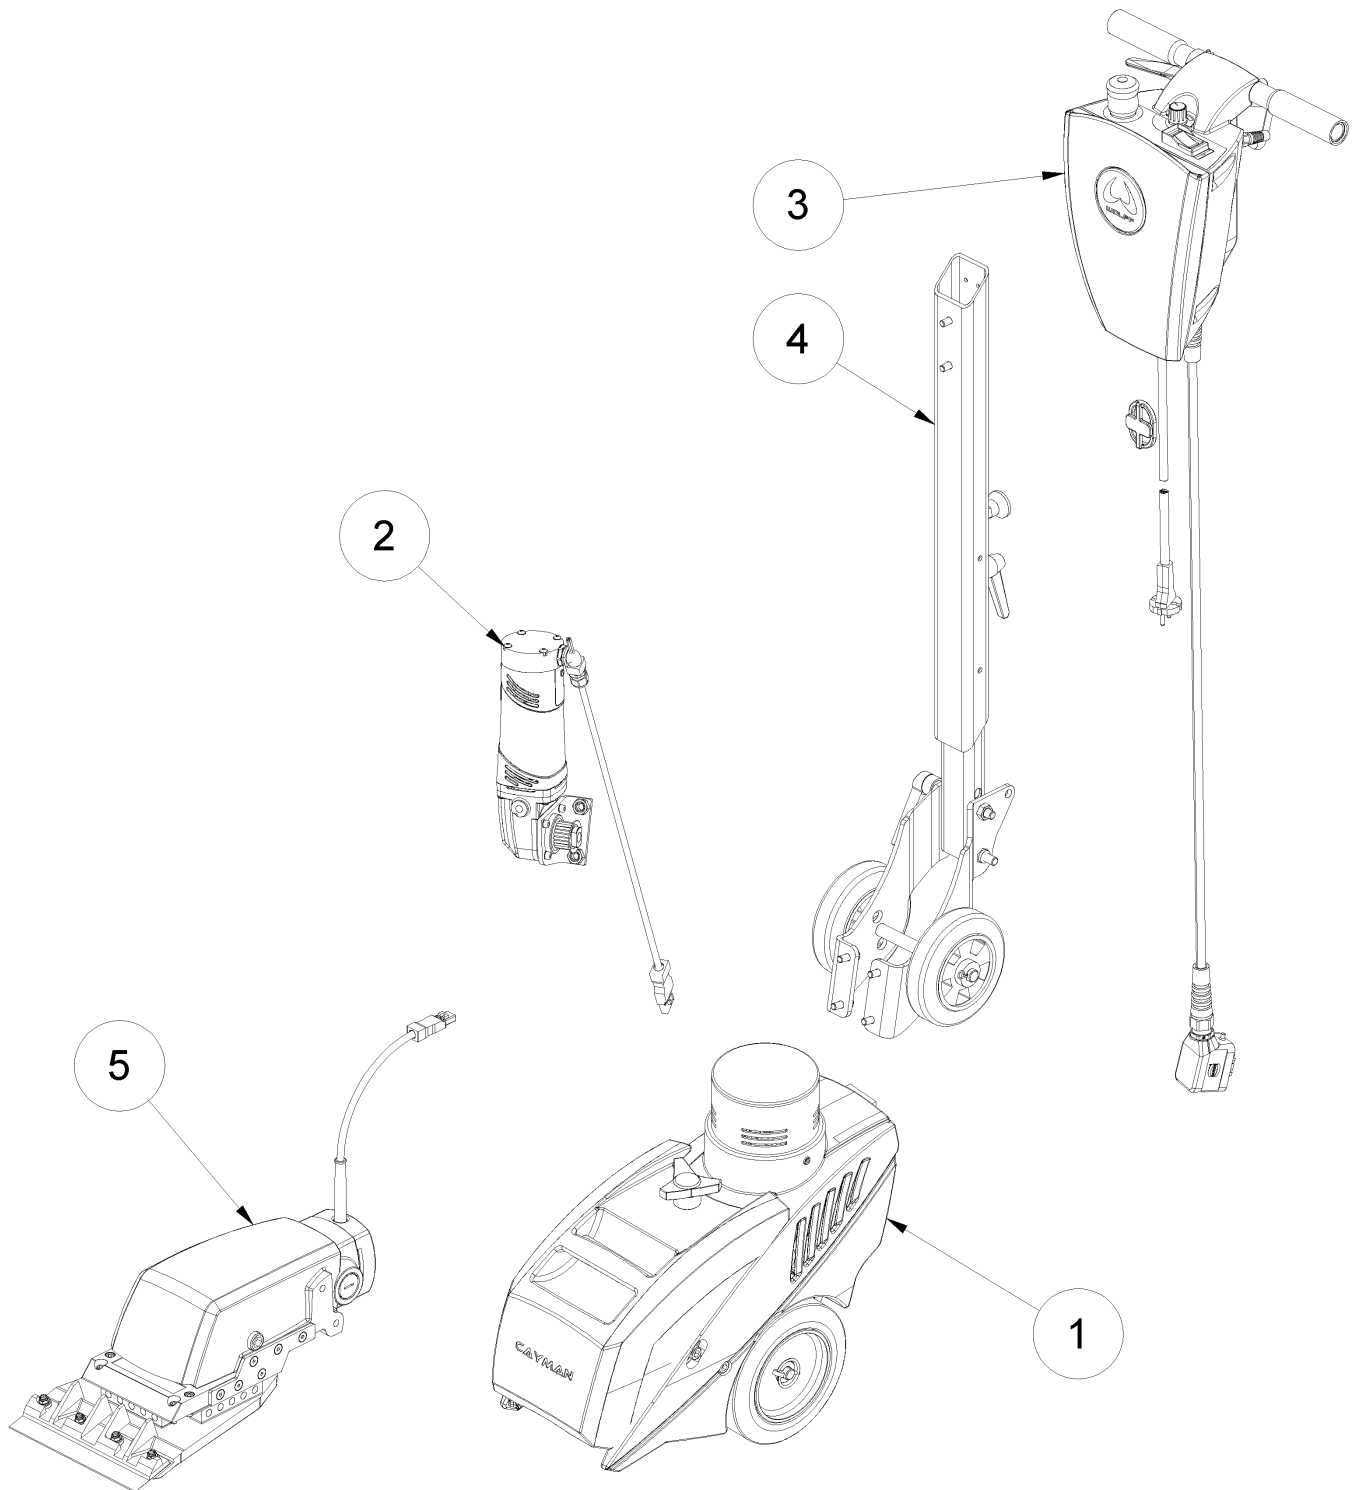

1 Cayman Stripper 230V EU (0001/2012 - 0053/2012)

1 Cayman Stripper 230V EU (0001/2012 - 0053/2012)

Item no.	Article no.	Description
1	01_01_068213	Drive unit
2	01_02_066497	Drive motor
3	01_03_066666	Cockpit
4	01_04_068144	Handle
5	01_05_068124	Striking mechanism
6	01_06_015021	Circuit diagram
7	01_07_068288	Tool kit
8	01_08_066666	Accessories