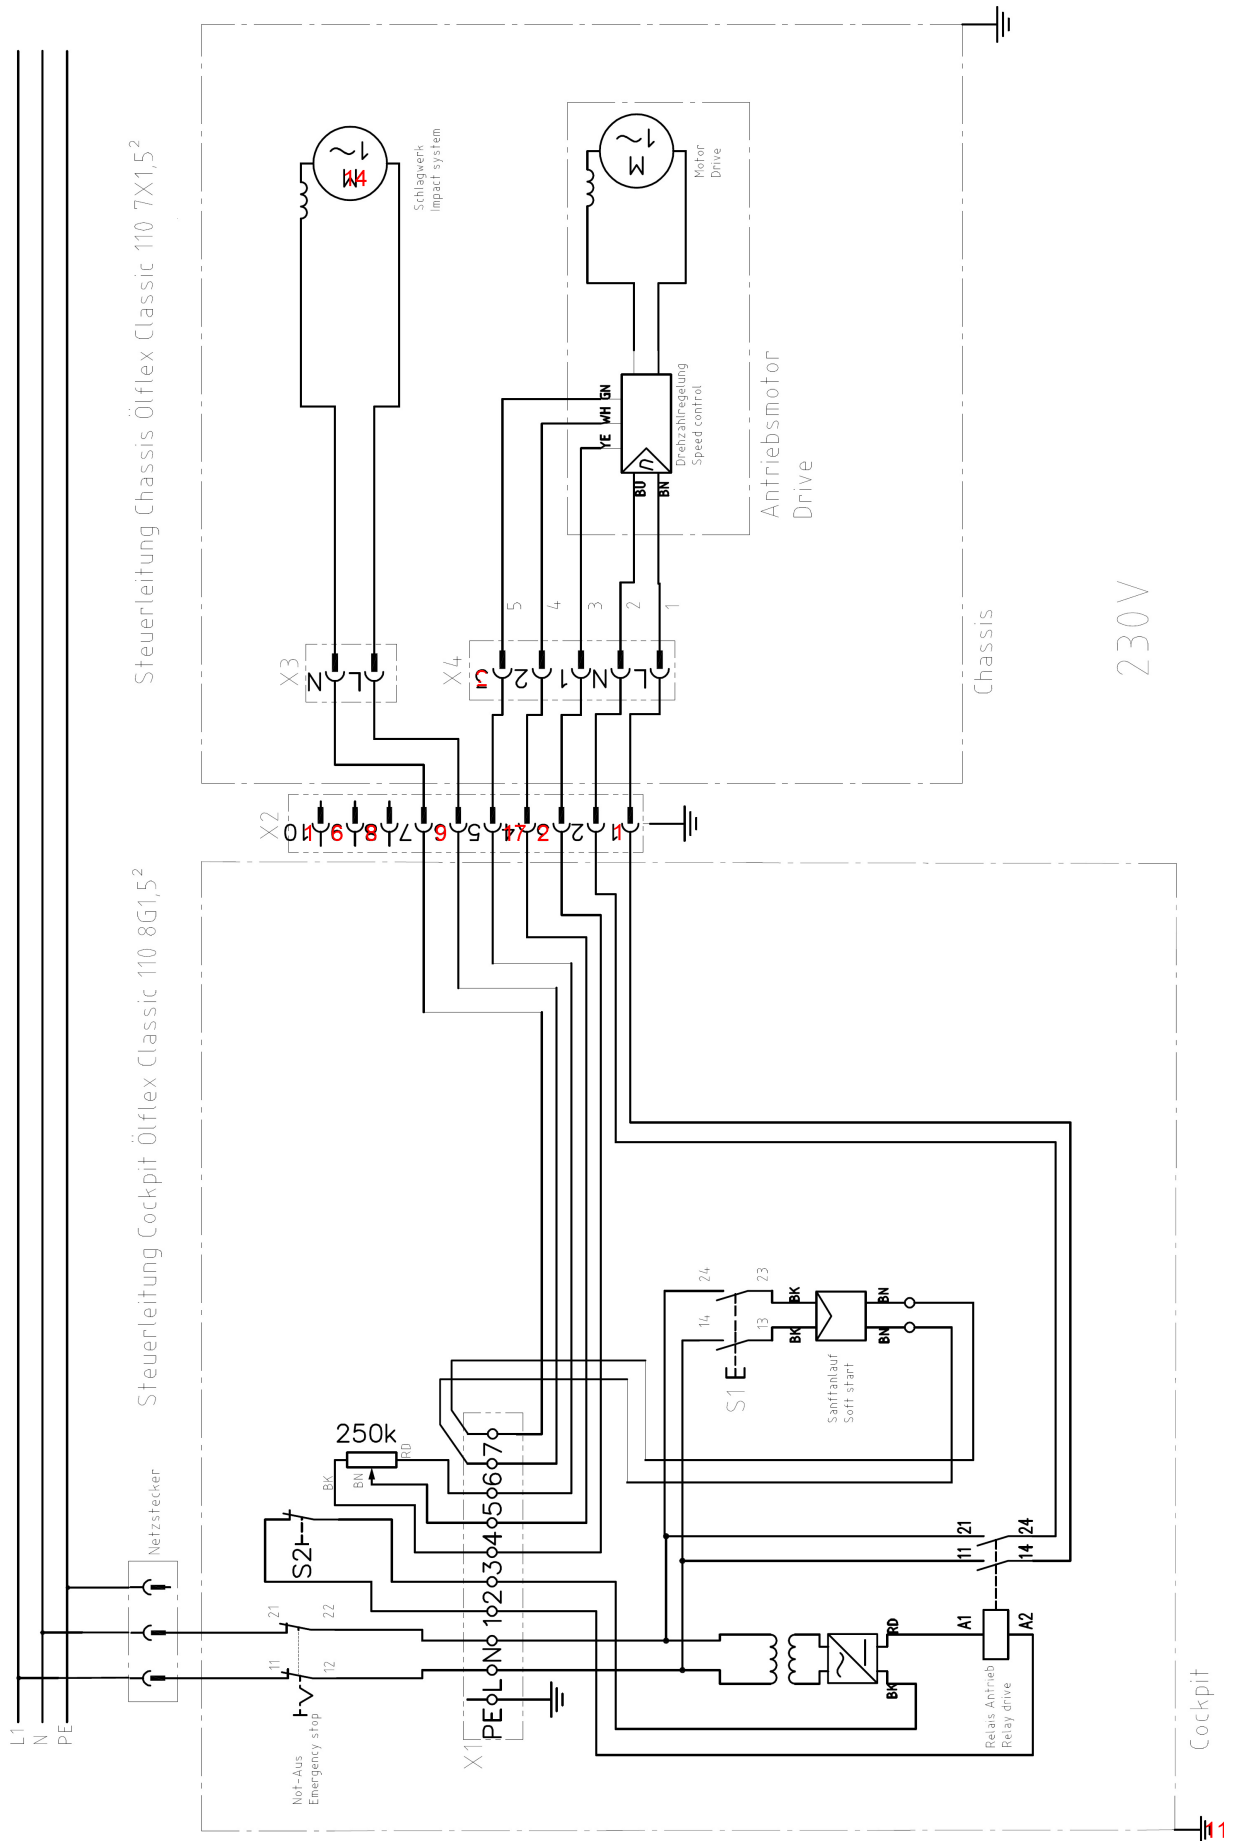

1 Blade holder set ECO

Item no.	Article no.	Description	Quantity
1	015223	Deflector new Duro/Vario/Eco/Primo	1
2	014772	Hexagon head bolt M 6x22 DIN 933	4
3	014815	Hexagon nut M6 DIN985	4
4	014827	Washer M6 DIN 125 A	4
5	014962	Plastic box 30x65 SM1200/SM800/Duro/LS	1

6 Circuit diagram