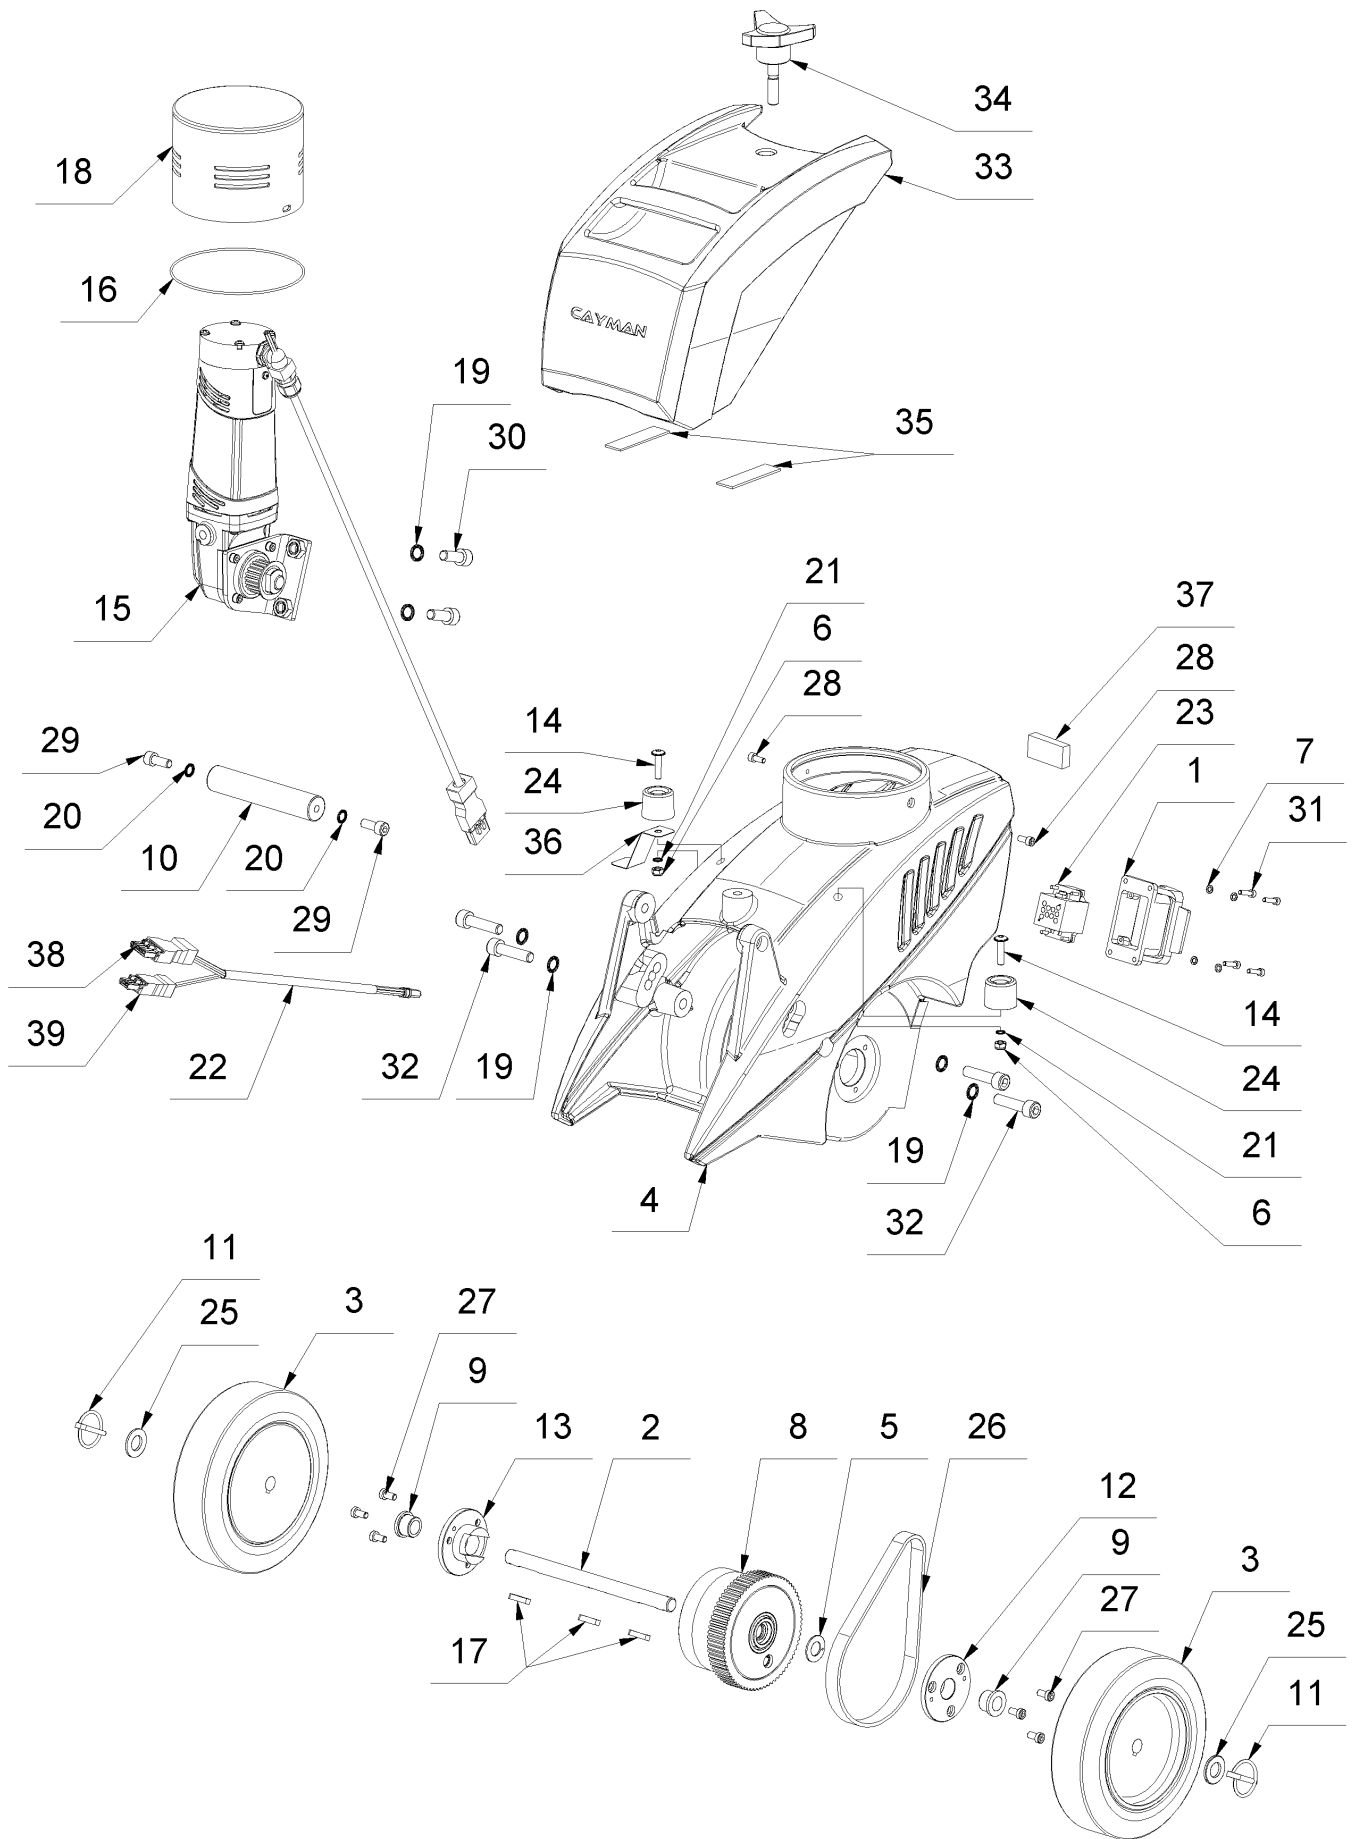

1 Drive unit

1 Drive unit

Item no.	Article no.	Description	Quantity
1	068103	Housing Cayman Stripper	1
2	066499	Drive shaft axle Cayman Stripper	1
3	068101	driving wheel cpl. Cayman Stripper	2
4	066071	Chassis Cayman	1
5	068574	Washer WC12DU 14x26x1,5	1
6	014815	Hexagon nut M6 DIN985	2
7	017769	Tooth washer A 4,3 DIN 6798	4
8	065756	Gear block cpl. Cayman	1
9	068105	friction bearing MFM 1420-15	2
10	068106	handle Chassis Cayman Stripper	1
11	014888	Wheel pin 4,2mm galv.	2
12	068102	Drive hub plate left Cayman Stripper	1
13	066531	Drive hub plate right Cayman Stripper	1
14	017558	Lens head screw M 6x25	2
15	066497	Motor cpl.Cayman Stripper 230V	1
16	068250	O-Ring 125x2	1
17	068191	Nut key 5x5x25 DIN 6885 A	3
18	068195	SG cover tube Cayman Stripper	1
19	014861	Washer M10	6
20	014860	Schnorr Washer M8	2
21	014859	Schnorr washer M6	2
22	068298	Control cable 7x1,5 Chassis Cayman Str.	1
23	068100	Pin insertion 10 polig Cayman Stripper	1
24	016138	Rubber stop	2
25	017741	Washer M14 DIN 125	2
26	066498	drive belt Cayman Stripper	1
27	018272	Cylinder head screw M6x12 DIN 6912	6
28	017561	Cylinder head screw M5x12 DIN 912	2
29	014734	Cylinder head screw M8x20 DIN 912	2
30	049654	Cylinder head screw M10x25 DIN 912	2
31	017743	Cylinder head screw M4x16 DIN 912	4
32	042368	Cylinder head screw M10x40 DIN 912	4
33	078383	Additional weight 20kg Cayman	1
34	068570	Three-star grip screw cpl.M10x45	1