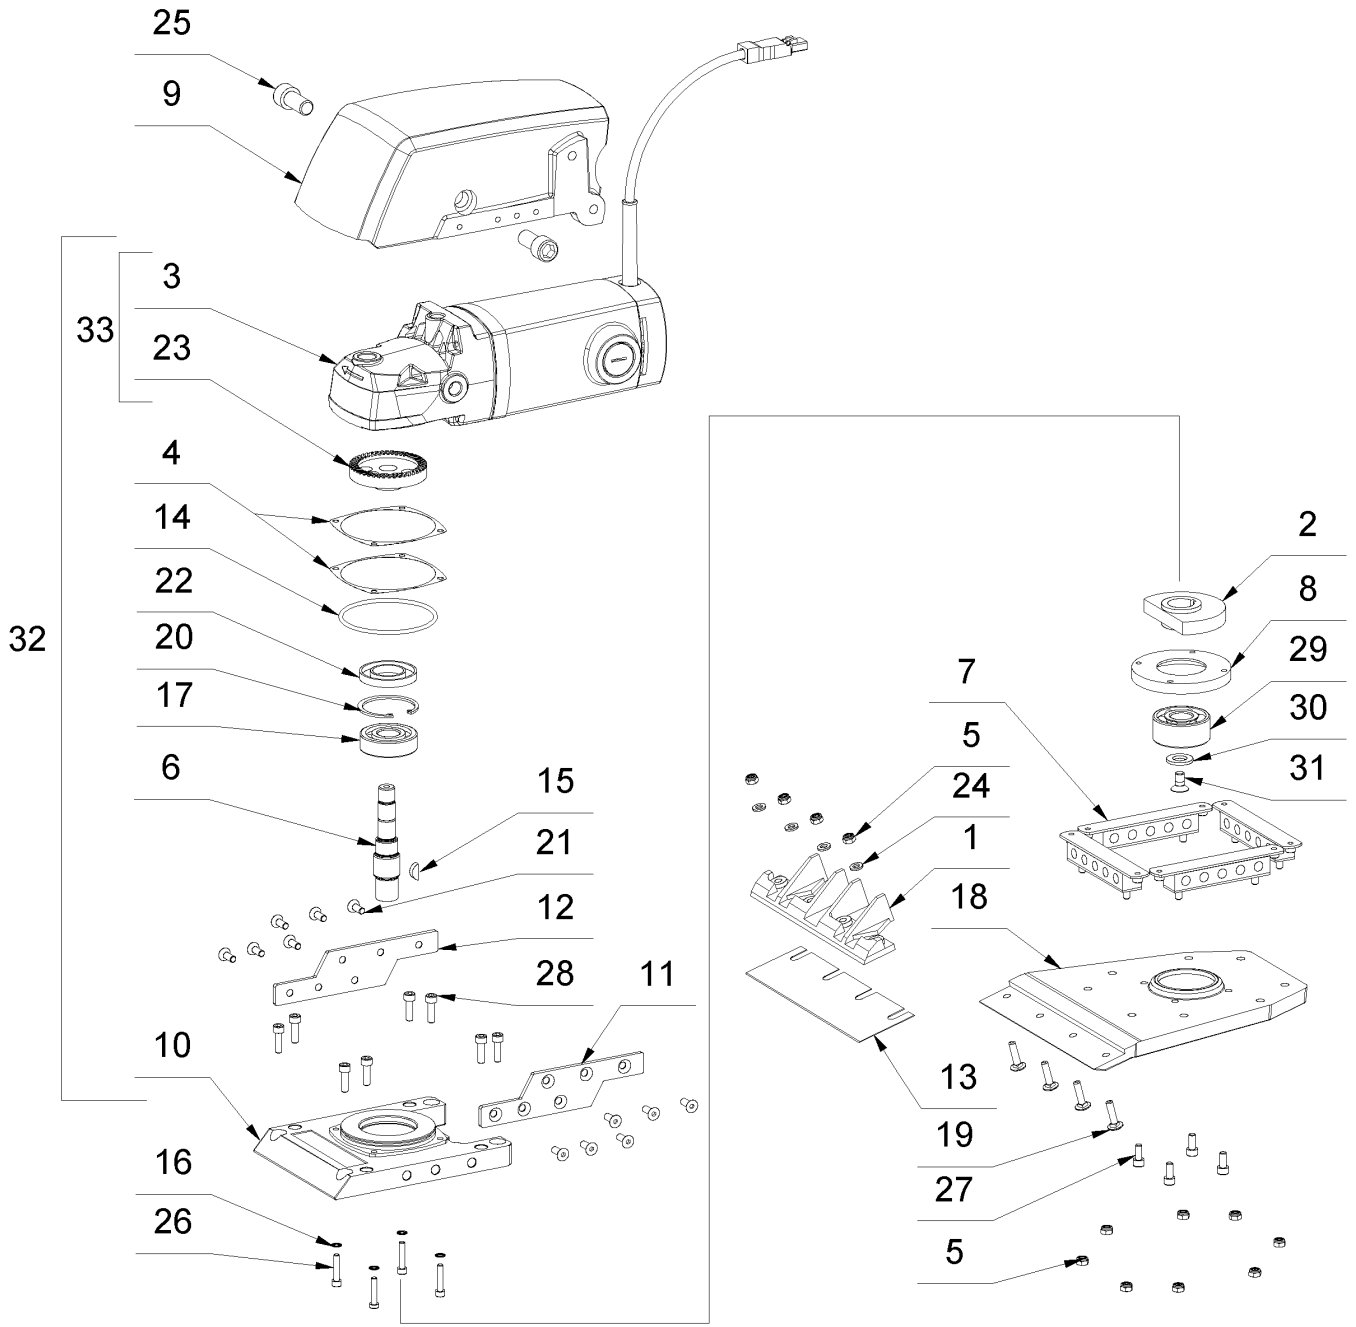

5 Striking mechanism

5 Striking mechanism

Item no.	Article no.	Description	Quantity
1	036009	Blade holder set ECO	1
2	015225	Balance Disc DURO	1
3	015021	Motor 230V NO LONGER AVAILABLE	1
4	015217	Distance ring Flex BS180 SEE015219	2
5	014815	Hexagon nut M6 DIN985	12
6	076729	Excenter shaft DURO w.nut key from 2014	1
7	014931	Rubber Bearing Duro/Eco/Primo-Stripper	4
8	015233	Flange DURO	1
9	066072	cover impact syst.Cayman	1
10	015077	Bearing plate Vario	1
11	068169	border left Cayman Stripper	1
12	068168	border right Cayman Stripper	1
13	013344	Spare blades, 210 x 60 x 0,7 mm Duro/Var	1
14	015218	Sealing ring Motor Duro 2.0	1
15	014905	Spring washer 5x6,5 DIN 6888	1
16	014858	Schnorr washer M5	4
17	014711	Ball bearing 6304	1
18	015221	Striking foot DURO/ECO/Primo	1
19	014772	Hexagon head bolt M 6x22 DIN 933	4
20	014857	Safety washer I52 DIN 472	1
21	014756	Countersunk screw M6x16 DIN 7991 10.9	12
22	014847	Shaft seal A28x52x7 NBR	1
23	015234	Crown wheel Duro	1
24	014827	Washer M6 DIN 125 A	4
25	014746	Cylinder head screw M14x30 DIN 912	2
26	014750	Cylinder head bolt M5x25 DIN 912 microv	3
27	014751	Cylinder head screw M6x14 DIN 912 mikrov	4
28	014752	Cylinder head screw M6x20DIN 912 microve	8
29	014674	Ball bearing 3304 2RSC3	1
30	014830	Washer M12 DIN 125 A	1
31	014764	Countersunk screw M8x16 DIN7991 micro	1
32	166101	Motor Cayman 230V / 2021	1
33	166104	Motor Cayman 230V with bearing shield 21	1