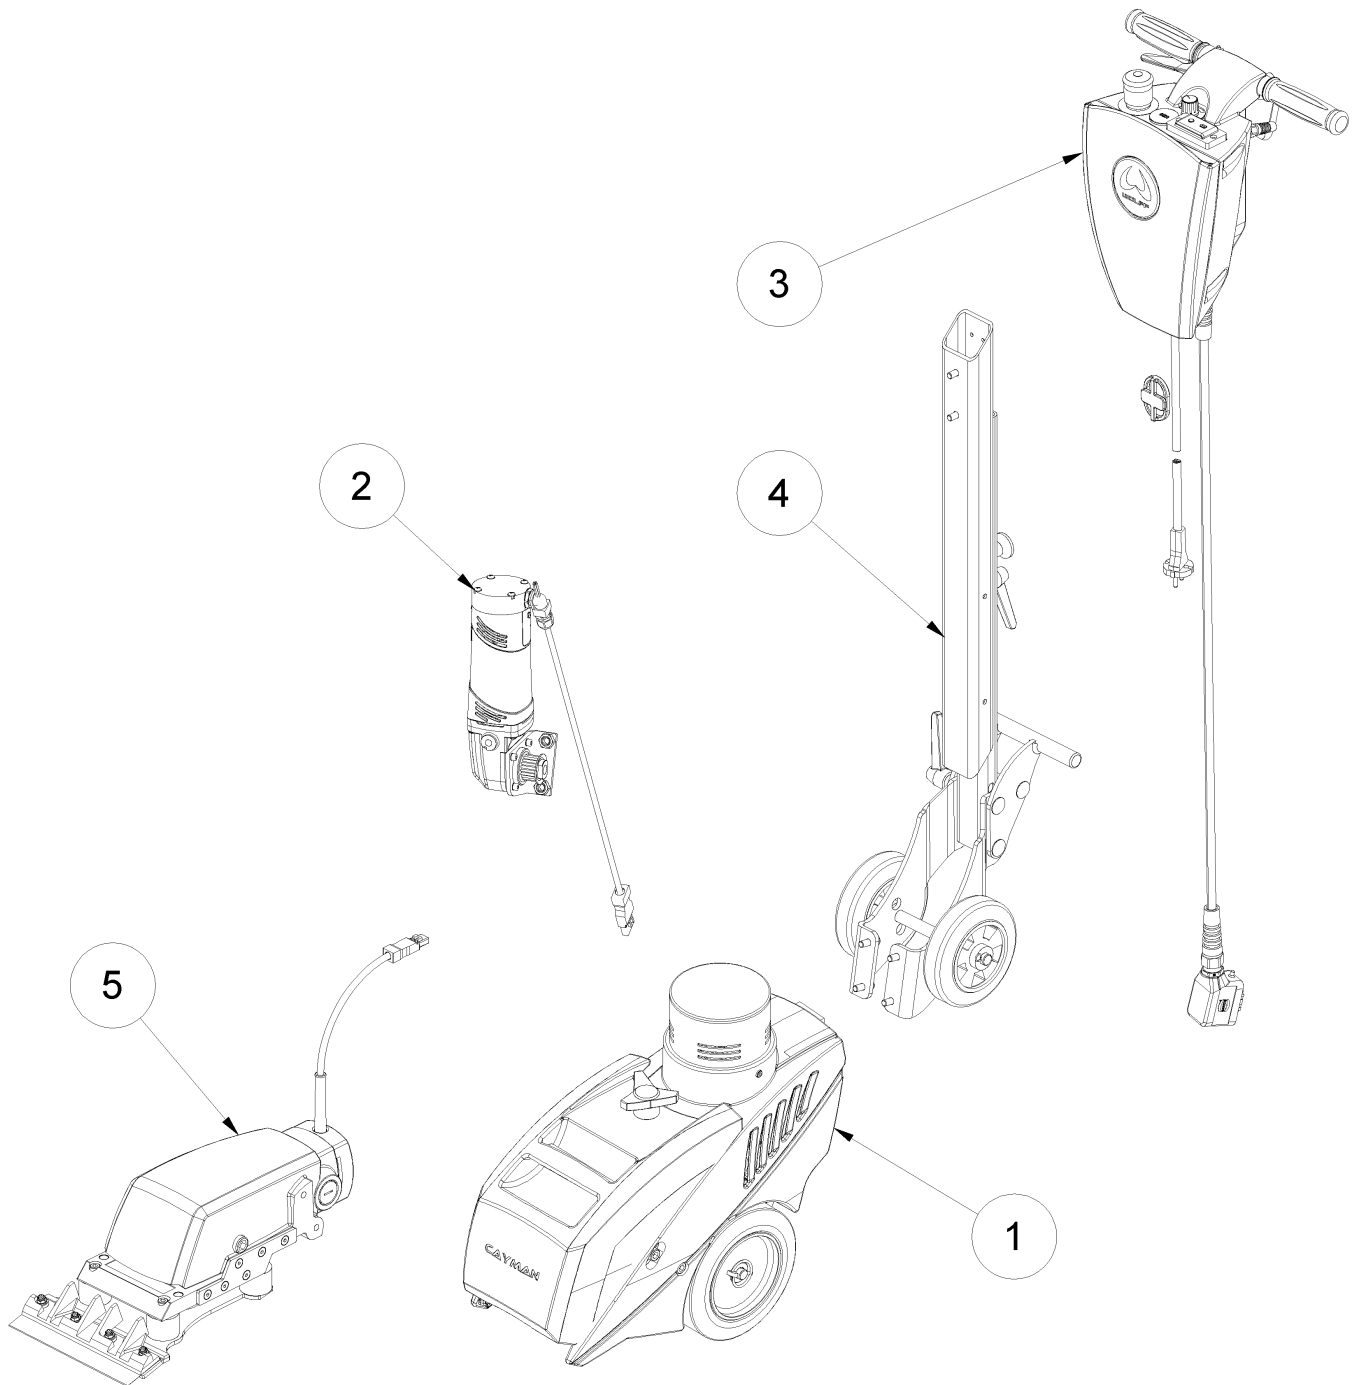

5 Cayman Stripper 230V EU (0169/2015 - heute)

5 Cayman Stripper 230V EU (0169/2015 - heute)

Item no.	Article no.	Description
1	01_01_068213	Drive unit
2	01_02_066497	Drive motor
3	05_03_066666	Cockpit
4	05_04_068144	Handle
5	04_05_068124	Striking mechanism
6	01_06_015021	Circuit diagram
7	01_07_068288	Tool kit
8	01_08_066666	Accessories