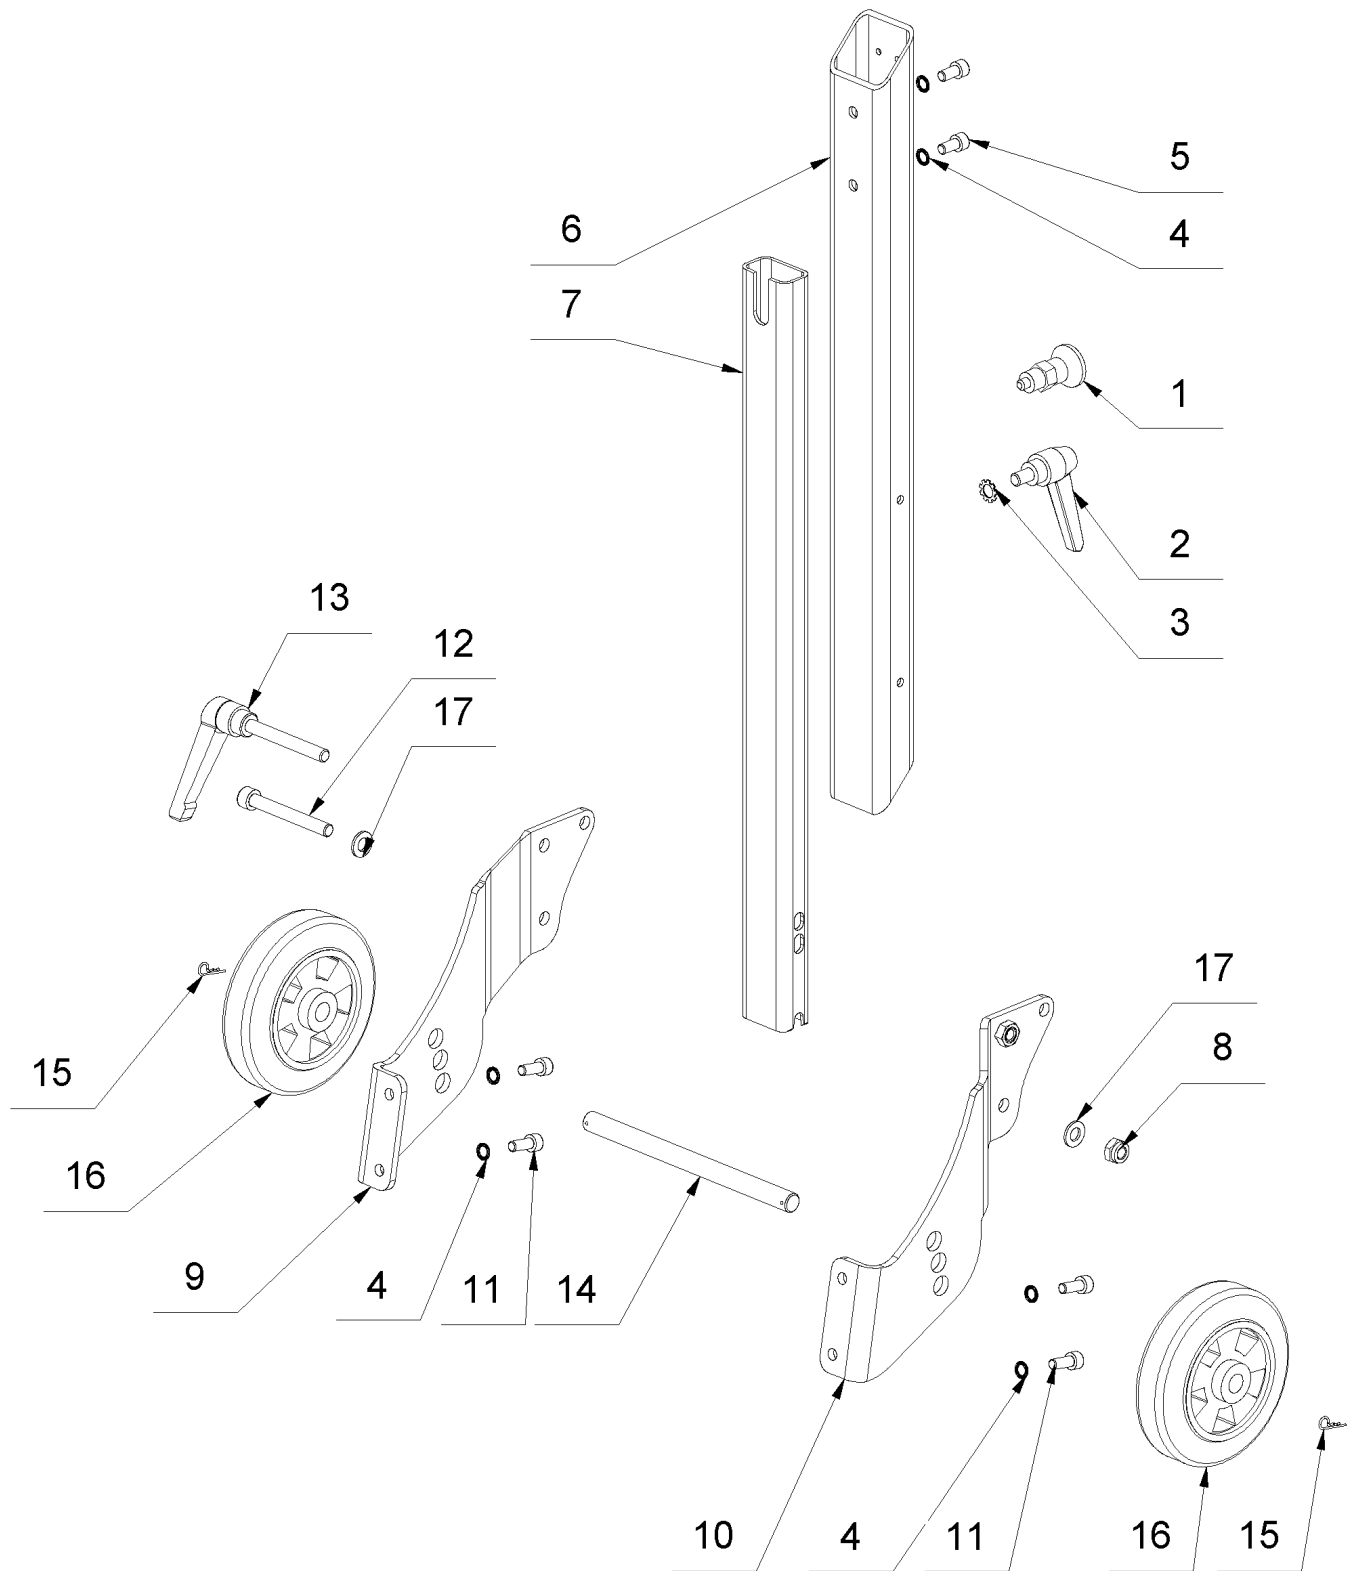

4 Handle

4 Handle

Item no.	Article no.	Description	Quantity
1	037953	Fixing pin	1
2	038567	Clamping lever GN300-92-M10-16-SW	1
3	017786	Tooth lock washer 10.5 DIN 6797	1
4	014860	Schnorr Washer M8	6
5	017651	Cylinder head screw M8x16 DIN 912	2
6	066535	SG Outer tube C-Handle	1
7	085480	SG Inside tube handel Turbo/Vario/Extro	1
8	014817	Hexagon nut M10 DIN 985	1
9	068294	handle bracket right Cayman Stripper	1
10	066538	SG handle bracket left Cayman Stripper	1
11	014734	Cylinder head screw M8x20 DIN 912	4
12	014743	Cylinder head screw M10x80 DIN 912	1
13	068167	Clamping lever GN300-92-M10-80-SW	1
14	066532	transport axle Cayman Stripper	1
15	060766	Spring cotter	2
16	068098	transport wheel D 140 Vario Stripper	2
17	014829	Washer M10 DIN 125 A	2