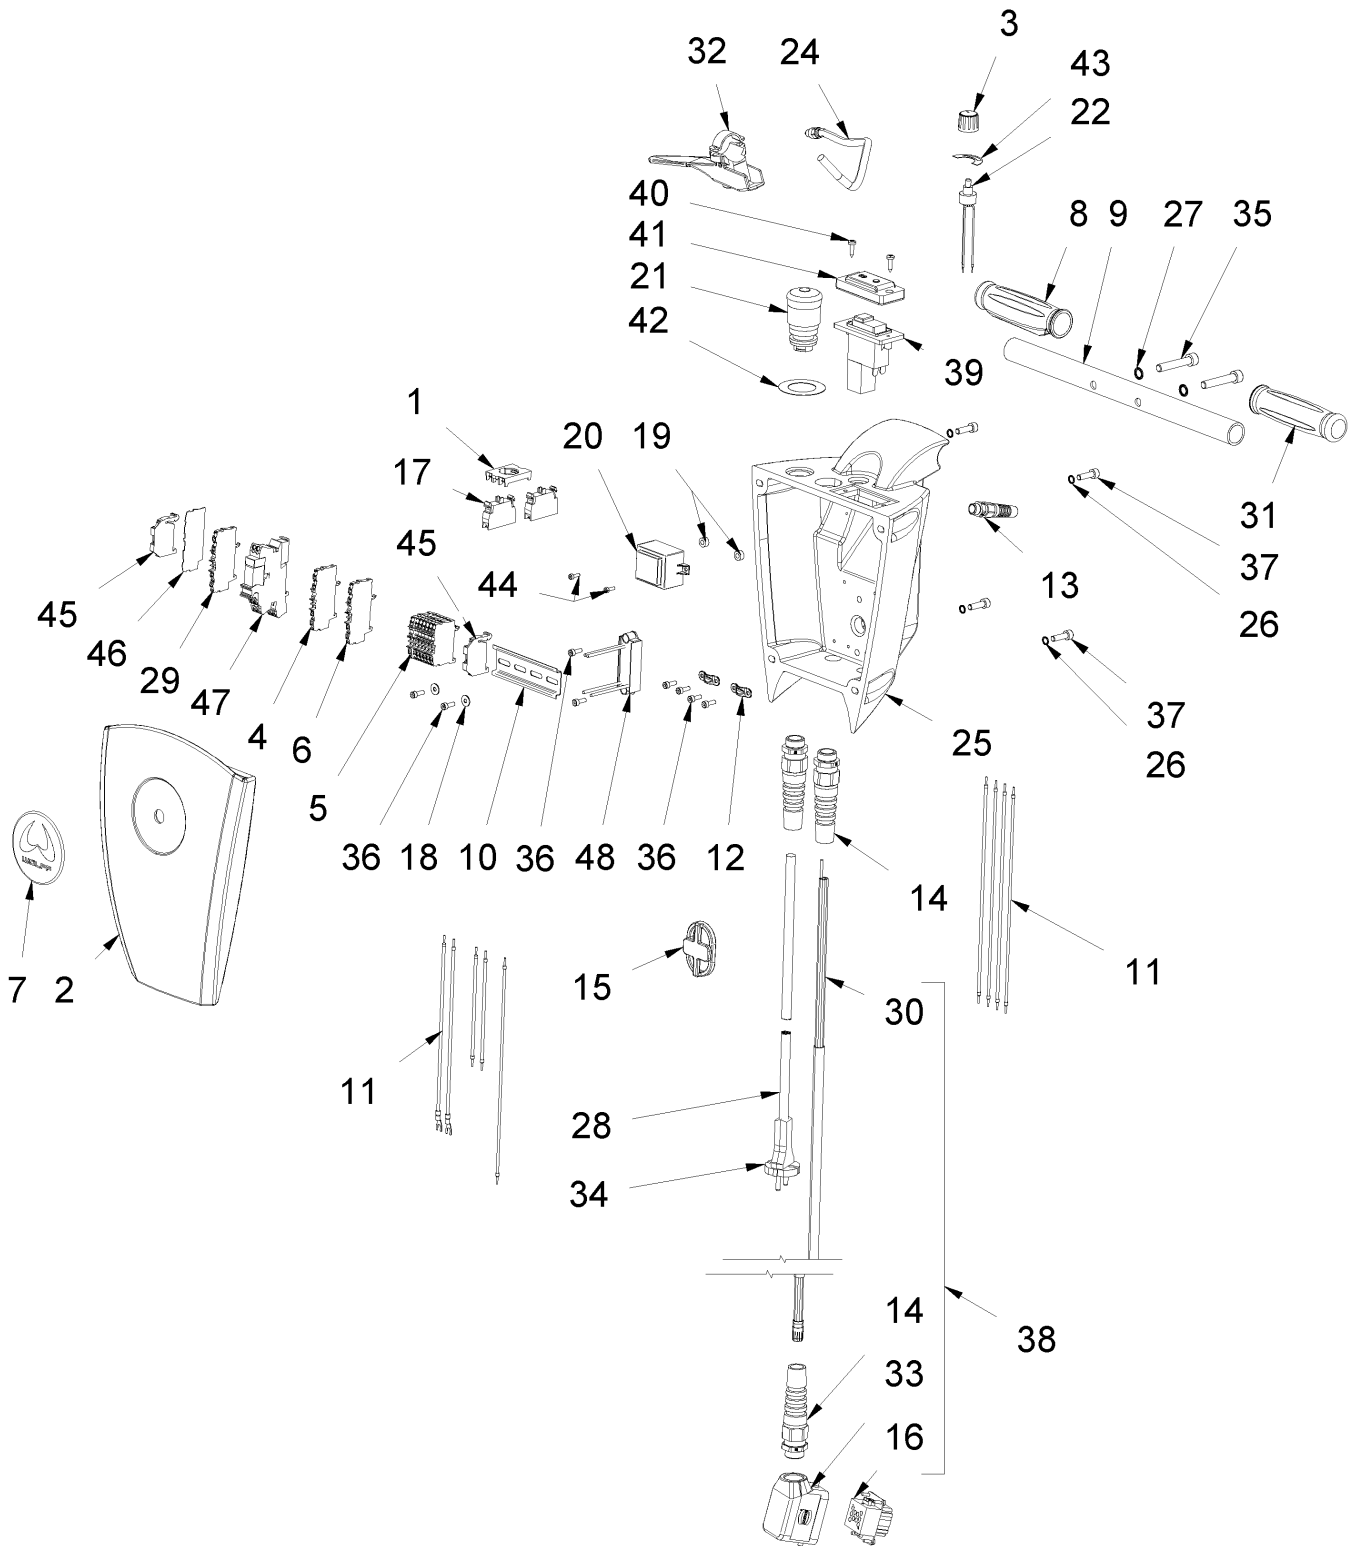

3 Cockpit

3 Cockpit

Item no.	Article no.	Description	Quantity
1	017503	Adapterattachment	1
2	066074	Cover OO C-handle wolffgreen	1
3	014647	Knob with cover f.potentiometer	1
4	068025	Top hat rail through clamp blue 4x	1
5	068026	Top hat rail through clamp grey 2x	7
6	068024	Top hat rail through clamp grey 4x	1
7	118141	Label Wolff 3D d80mm	1
8	069784	Grip covering right"Dead man"	1
9	039202	Handle tube for Extro2,VarioSilent	1
10	068023	Top hat rail 100 mm	1
11	068649	cable set Cockpit Cayman Stripper	1
12	015211	Cable clamp Motor Duro 2.0	2
13	089582	Presse-étoupe MS-M 12x1,5/KB 3,5-7	1
14	039190	Screw connection w.bending prot.M20x1,5	3
15	067749	cable retention	1
16	068008	Bushing insert 10E polig Cayman Stripper	1
17	017507	Contact element open NC	2
18	040503	Washer 4,3x20x1,25 n.DIN 522	2
19	068028	spacer Cayman Stripper	2
20	066809	power supply 230V Cayman Stripper	1
21	052443	Safety switch	1
22	068166	Potentiometer 250K	1
23	164755	ETA protective switch 230V 2021	1
24	039298	Switch "Dead-man"with cable VarioSilent	1
25	070000	switch housing C-Stiel wolffgreen	1
26	014859	Schnorr washer M6	4
27	014860	Schnorr Washer M8	2
28	072222	El.cord3G2,5²x0,36m black without plug	1
28	071591	El.cord 3G2,5²X0,36M black Schukost	1
28	051437	El.cord 3G2,5x10m black without plug	1
29	068027	Top hat rail protection clamp GR-GE 4x	1
30	068021	Control cable 8G1,5 Cockpit Cayman Str.	1
31	069782	Grip covering left VarioSilent/CaymanSt	1
32	032751	Dead-man-seized handle	1