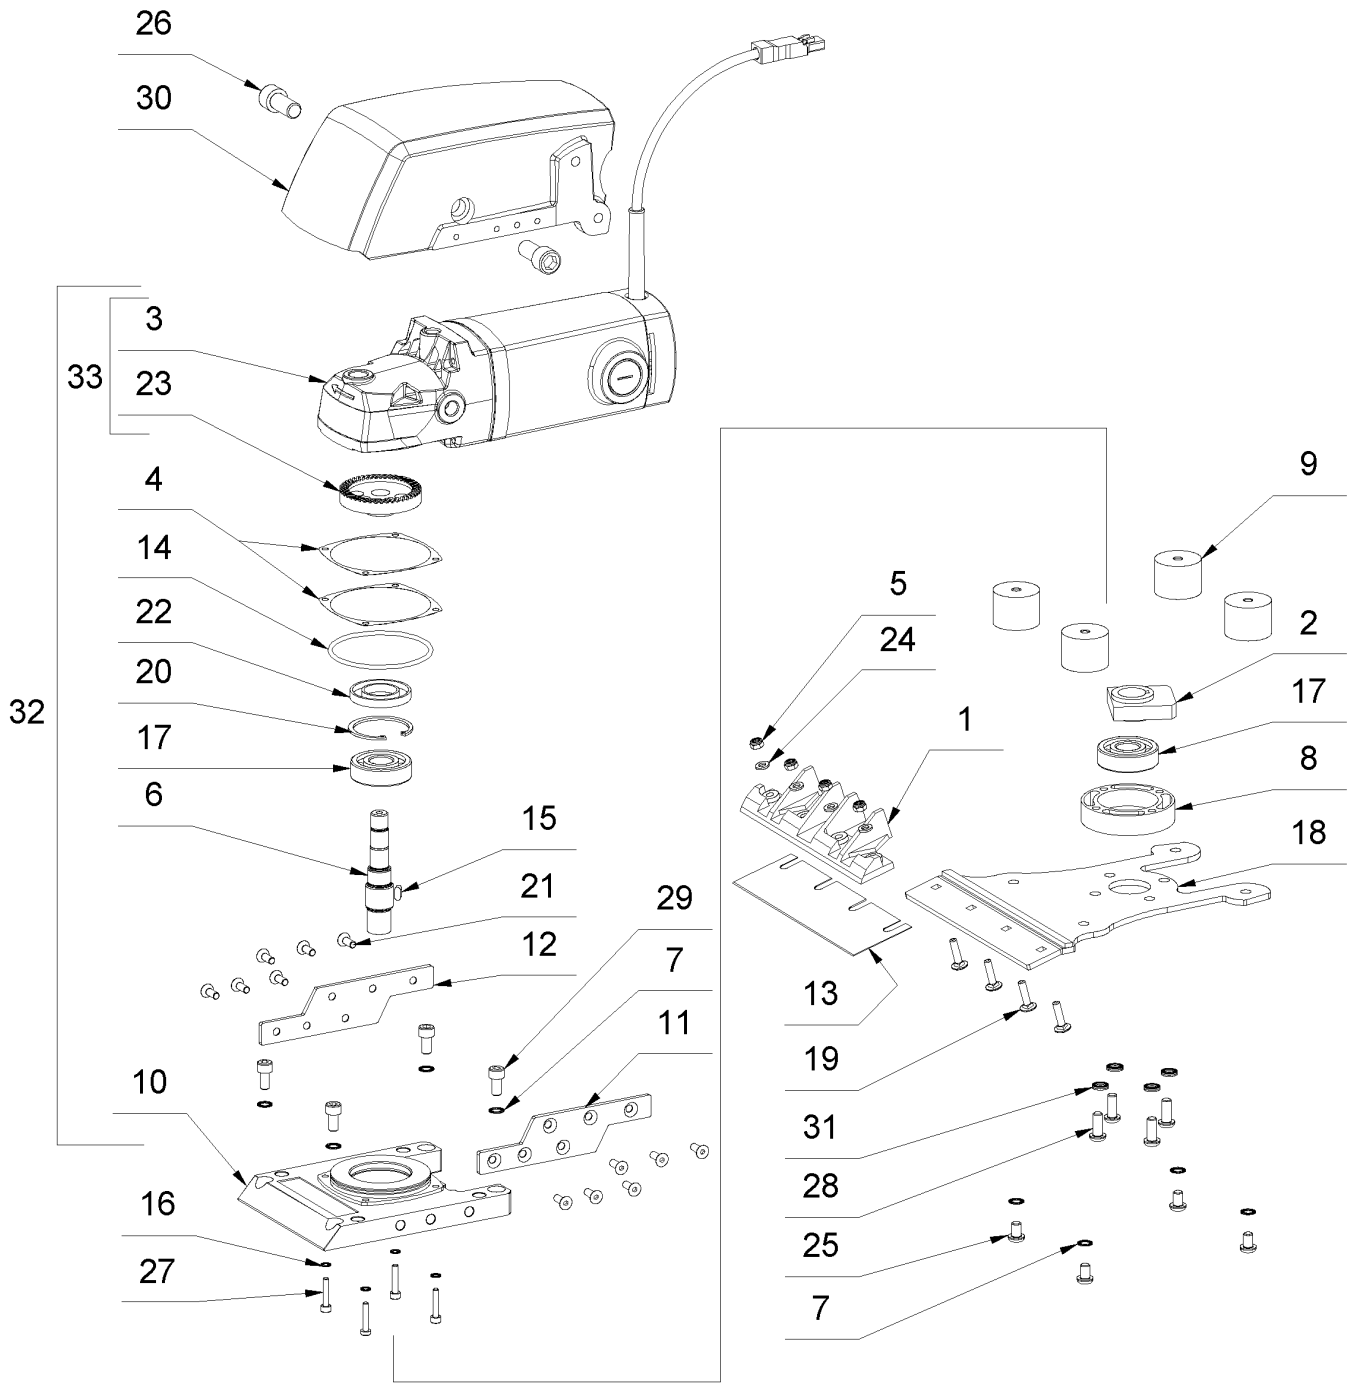

5 Striking mechanism

5 Striking mechanism

Item no.	Article no.	Description	Quantity
1	036009	Blade holder set ECO	1
2	077746	Counter balance weight Cayman	1
3	015021	Motor 230V NO LONGER AVAILABLE	1
4	015219	Distance ring 0,2 mm	2
5	014815	Hexagon nut M6 DIN985	4
6	076729	Excenter shaft DURO w.nut key from 2014	1
7	014860	Schnorr Washer M8	8
8	077747	Eccentric bearing Cayman	1
9	077748	Rubber stop Ø40x30-M8	4
10	077743	Bearing plate Cayman green	1
11	068169	border left Cayman Stripper	1
12	068168	border right Cayman Stripper	1
13	013344	Spare blades, 210 x 60 x 0,7 mm Duro/Var	1
14	015218	Sealing ring Motor Duro 2.0	1
15	054035	Nut key 5x5x12 DIN 6885	1
16	014858	Schnorr washer M5	4
17	014711	Ball bearing 6304	2
18	077745	SG-Striking foot Cayman	1
19	018972	Flat round screw M6X25 DIN 603	4
20	014857	Safety washer I52 DIN 472	1
21	014756	Countersunk screw M6x16 DIN 7991 10.9	12
22	014847	Shaft seal A28x52x7 NBR	1
23	015234	Crown wheel Duro	1
24	014827	Washer M6 DIN 125 A	4
25	066714	lens head screw M 8x12	4
26	014746	Cylinder head screw M14x30 DIN 912	2
27	014722	Cylinder head screw M 5x25 DIN 912	3
28	047385	Lens head screw M8x20	4
29	017651	Cylinder head screw M8x16 DIN 912	4
30	066072	cover impact syst.Cayman	1
31	066929	Safety washer M 8	4
32	166101	Motor Cayman 230V / 2021	1
33	166104	Motor Cayman 230V with bearing shield 21	1