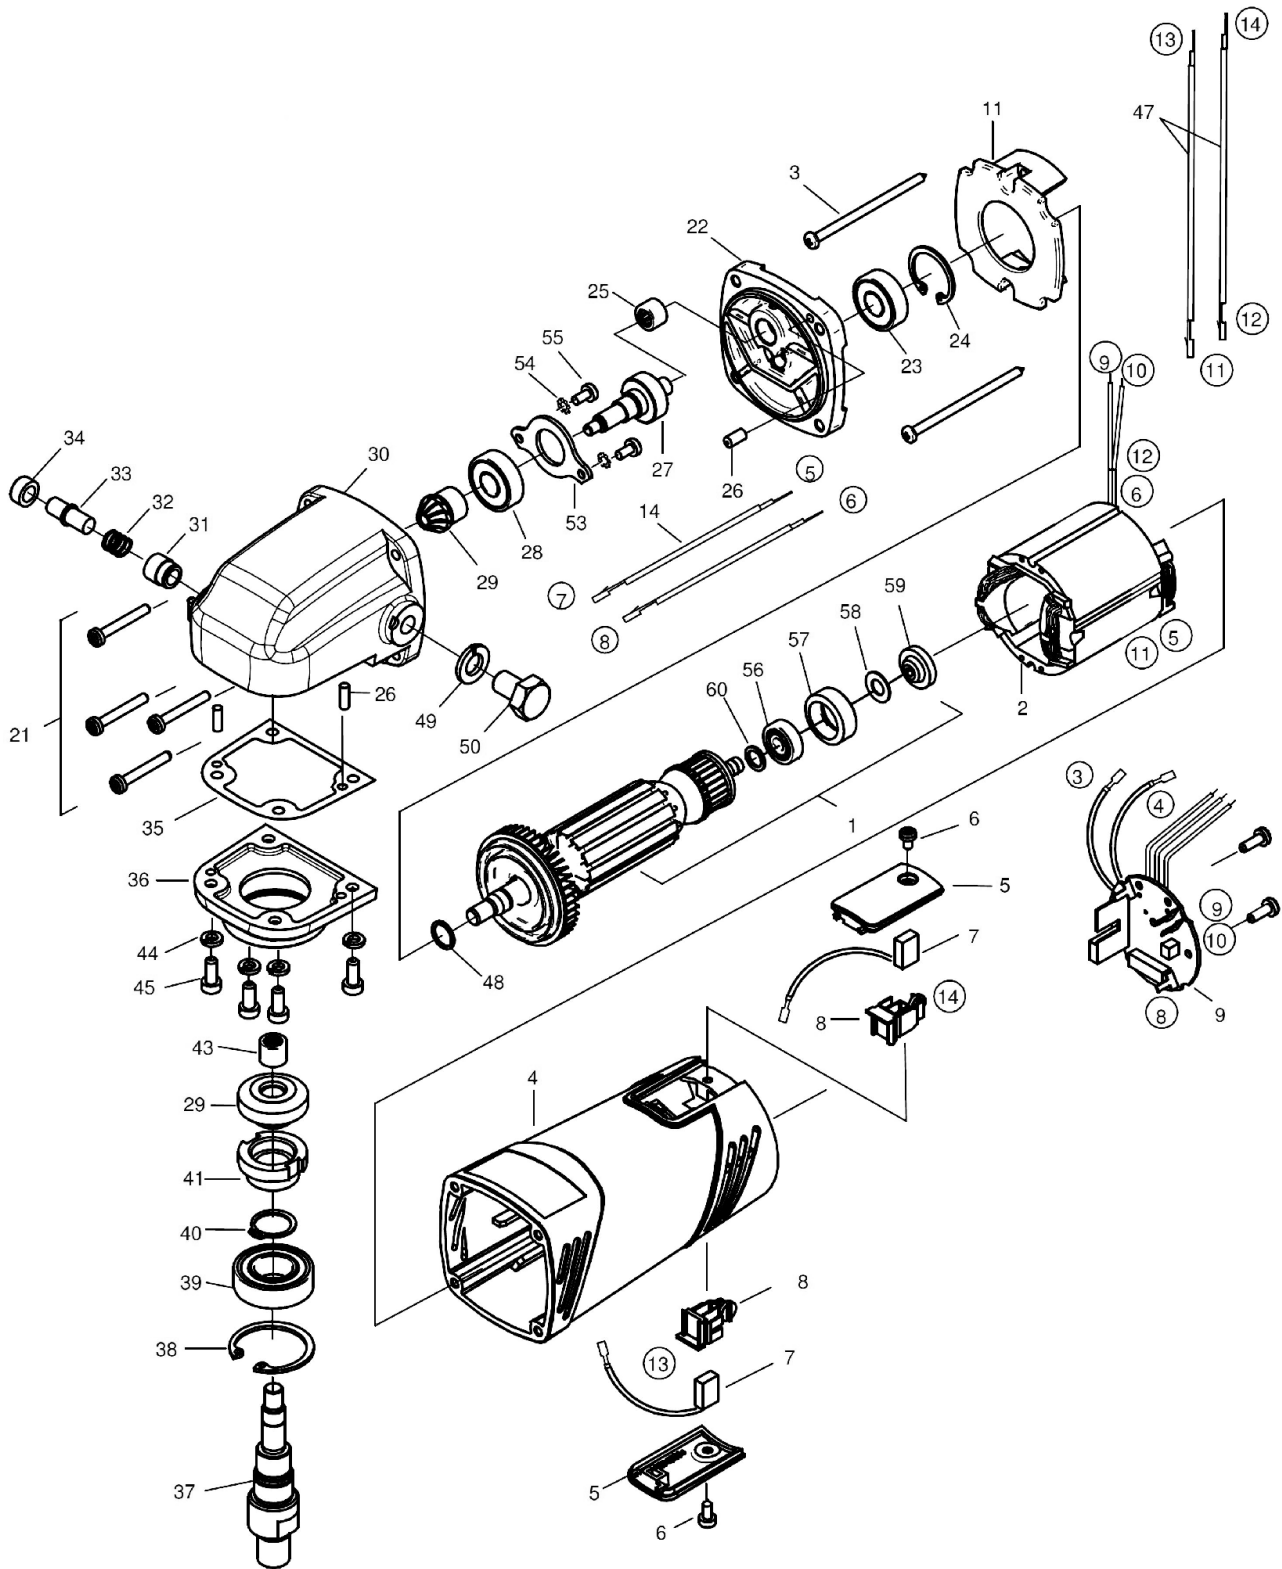

15 Motor cpl.Cayman Stripper 230V

15 Motor cpl.Cayman Stripper 230V

Item no.	Article no.	Description	Quantity
1	068739	edge runner cpl. 230V Cayman Stripper	1
2	068741	coil ring cpl. 230V Cayman Stripper	1
3	068743	screw HC3,9x70 Cayman Stripper	2
4	068744	motor housing Cayman Stripper	1
5	068745	Carbon brush holder cap Cayman Stripper	2
6	068746	screw HC3,9x9,5 Cayman Stripper	2
7	068747	carbon brush Cayman Stripper	2
8	068748	carbon brush holder Cayman Stripper	2
9	068749	Printed circuit board 230Cayman Stripper	1
10	068750	screw HC3,5x9,5 Cayman Stripper	2
11	068753	Air ring Cayman Stripper	1
14	068754	connection braid Cayman Stripper	2
21	018759	Selftapping convex head screw C 4,2x32	5
22	068755	gearing bearing cover CaymanStr. green	1
23	068787	Ball bearing 6000 2RSL C3 CaymanStr.	1
24	017692	Safety washer I26 / DIN 472	1
25	068766	Bearing HK 0808	1
26	068790	groove pin 4x10 Cayman Stripper	3
27	068756	shaft Cayman Stripper	1
28	067868	Ball bearing 6000 ZZ Power X 900,1100	1
29	068782	pinion+bevel gear CaymanStripper	1
30	068757	gear block housing black Cayman Str.	1
31	068758	socket 1 Cayman Stripper	1
32	068783	pressure spring 0,7x8,5x9x1,5 Cayman Str	1
33	068762	gear shaft Cayman Stripper	1
34	068759	socket 2 Cayman Stripper	1
35	068761	gearing seal Cayman Stripper	1
36	068760	cover Cayman Stripper	1
37	068763	spindle Cayman Stripper	1
38	018091	Circlip I35 DIN472	1
39	018359	Ball bearing 6003 2RS	1
40	014850	Safety washer A17 DIN 471	1
41	068768	barrier Cayman Stripper	1
43	015171	Bearing HK 0810	1