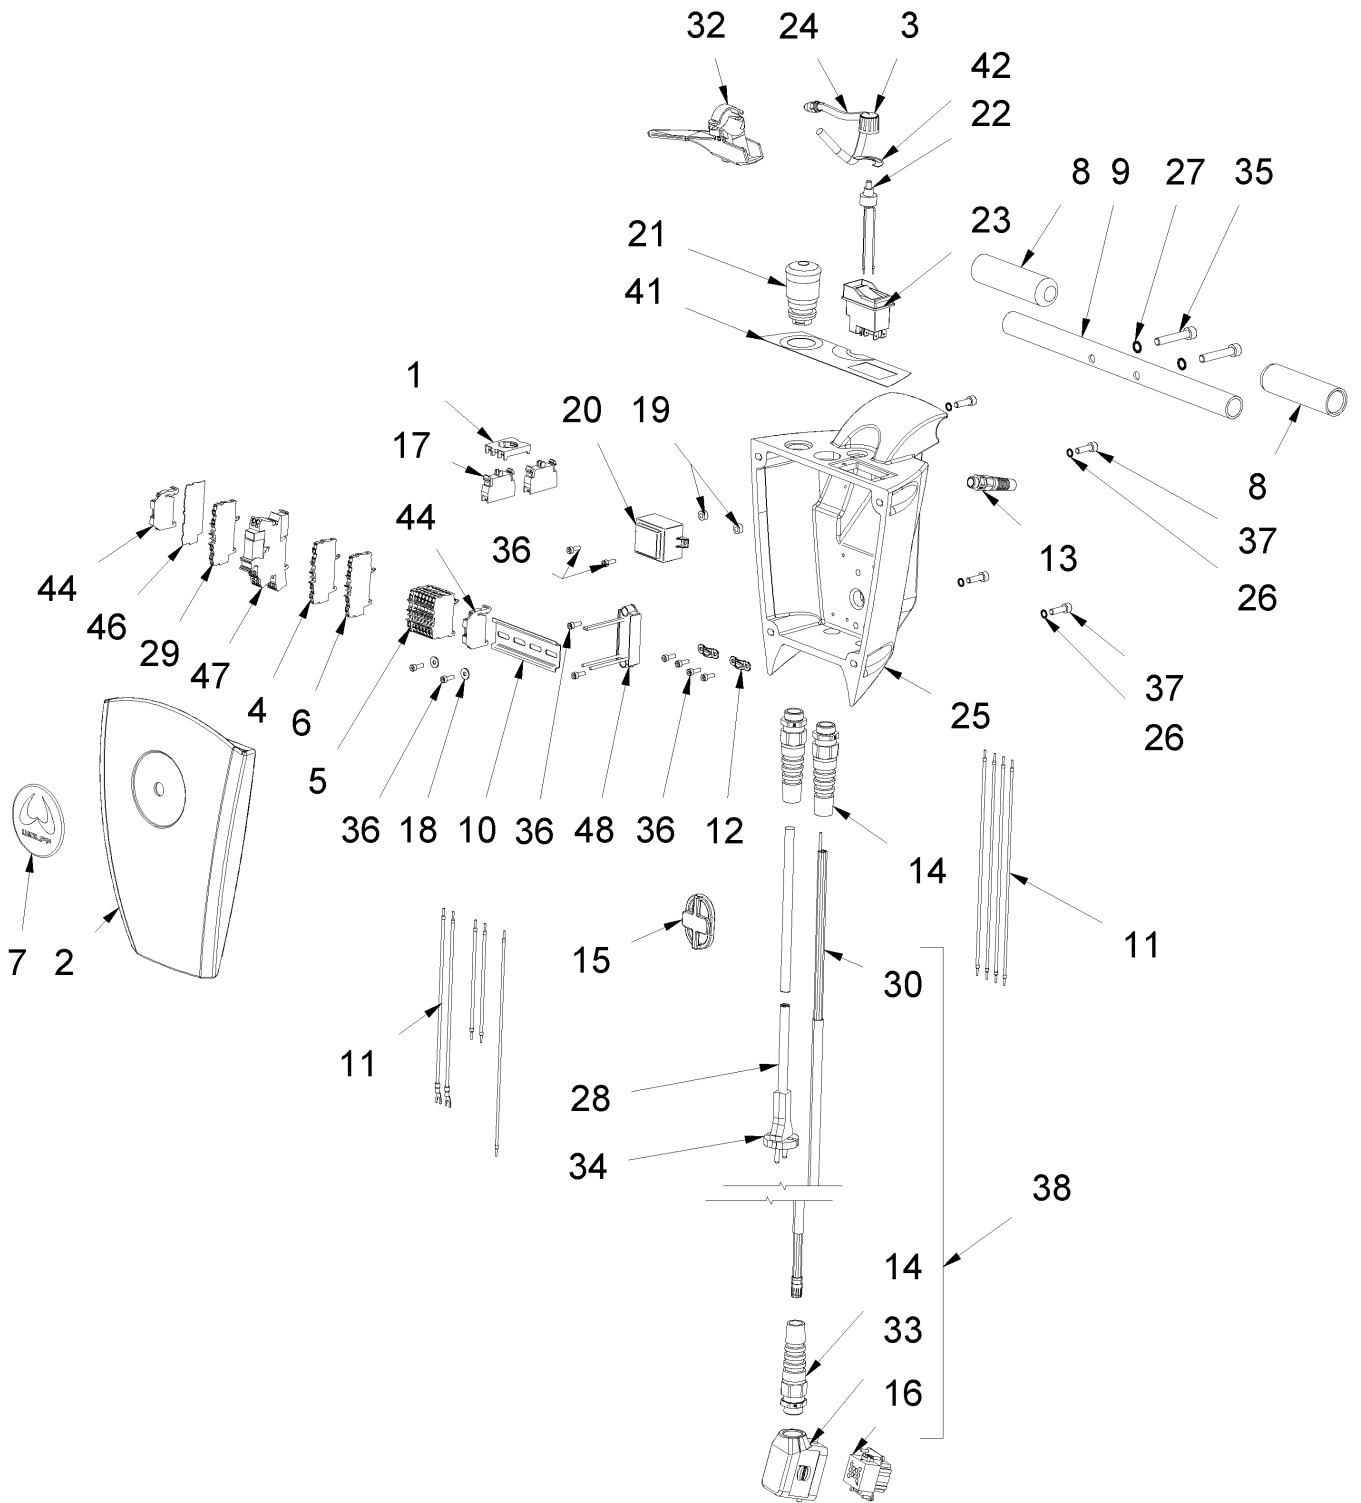

3 Cockpit

3 Cockpit

Item no.	Article no.	Description	Quantity
1	017503	Adapterattachment	1
2	066074	Cover OO C-handle wolffgreen	1
3	014647	Knob with cover f.potentiometer	1
4	068025	Top hat rail through clamp blue 4x	1
5	068026	Top hat rail through clamp grey 2x	7
6	068024	Top hat rail through clamp grey 4x	1
7	118141	Label Wolff 3D d80mm	1
8	047310	Grip covering Magura	2
9	039202	Handle tube for Extro2,VarioSilent	1
10	068023	Top hat rail 100 mm	1
11	068649	cable set Cockpit Cayman Stripper	1
12	015211	Cable clamp Motor Duro 2.0	2
13	089582	Presse-étoupe MS-M 12x1,5/KB 3,5-7	1
14	039190	Screw connection w.bending prot.M20x1,5	3
15	067749	cable retention	1
16	068008	Bushing insert 10E polig Cayman Stripper	1
17	017507	Contact element open NC	2
18	040503	Washer 4,3x20x1,25 n.DIN 522	2
19	068028	spacer Cayman Stripper	2
20	066809	power supply 230V Cayman Stripper	1
21	052443	Safety switch	1
22	068166	Potentiometer 250K	1
23	014695	On/Off switch 230V/50Hz	1
24	039298	Switch "Dead-man"with cable VarioSilent	1
25	070000	switch housing C-Stiel wolffgreen	1
26	014859	Schnorr washer M6	4
27	014860	Schnorr Washer M8	2
28	053510	El.cord 3G2,5x0,4m grey without plug	1
28	051437	El.cord 3G2,5x10m black without plug	1
29	068027	Top hat rail protection clamp GR-GE 4x	1
30	068021	Control cable 8G1,5 Cockpit Cayman Str.	1
32	032751	Dead-man-seized handle	1
33	068009	Housing for grommet Cayman Stripper	1
34	019170	Plug 3-pol.230V SK1 UK	1