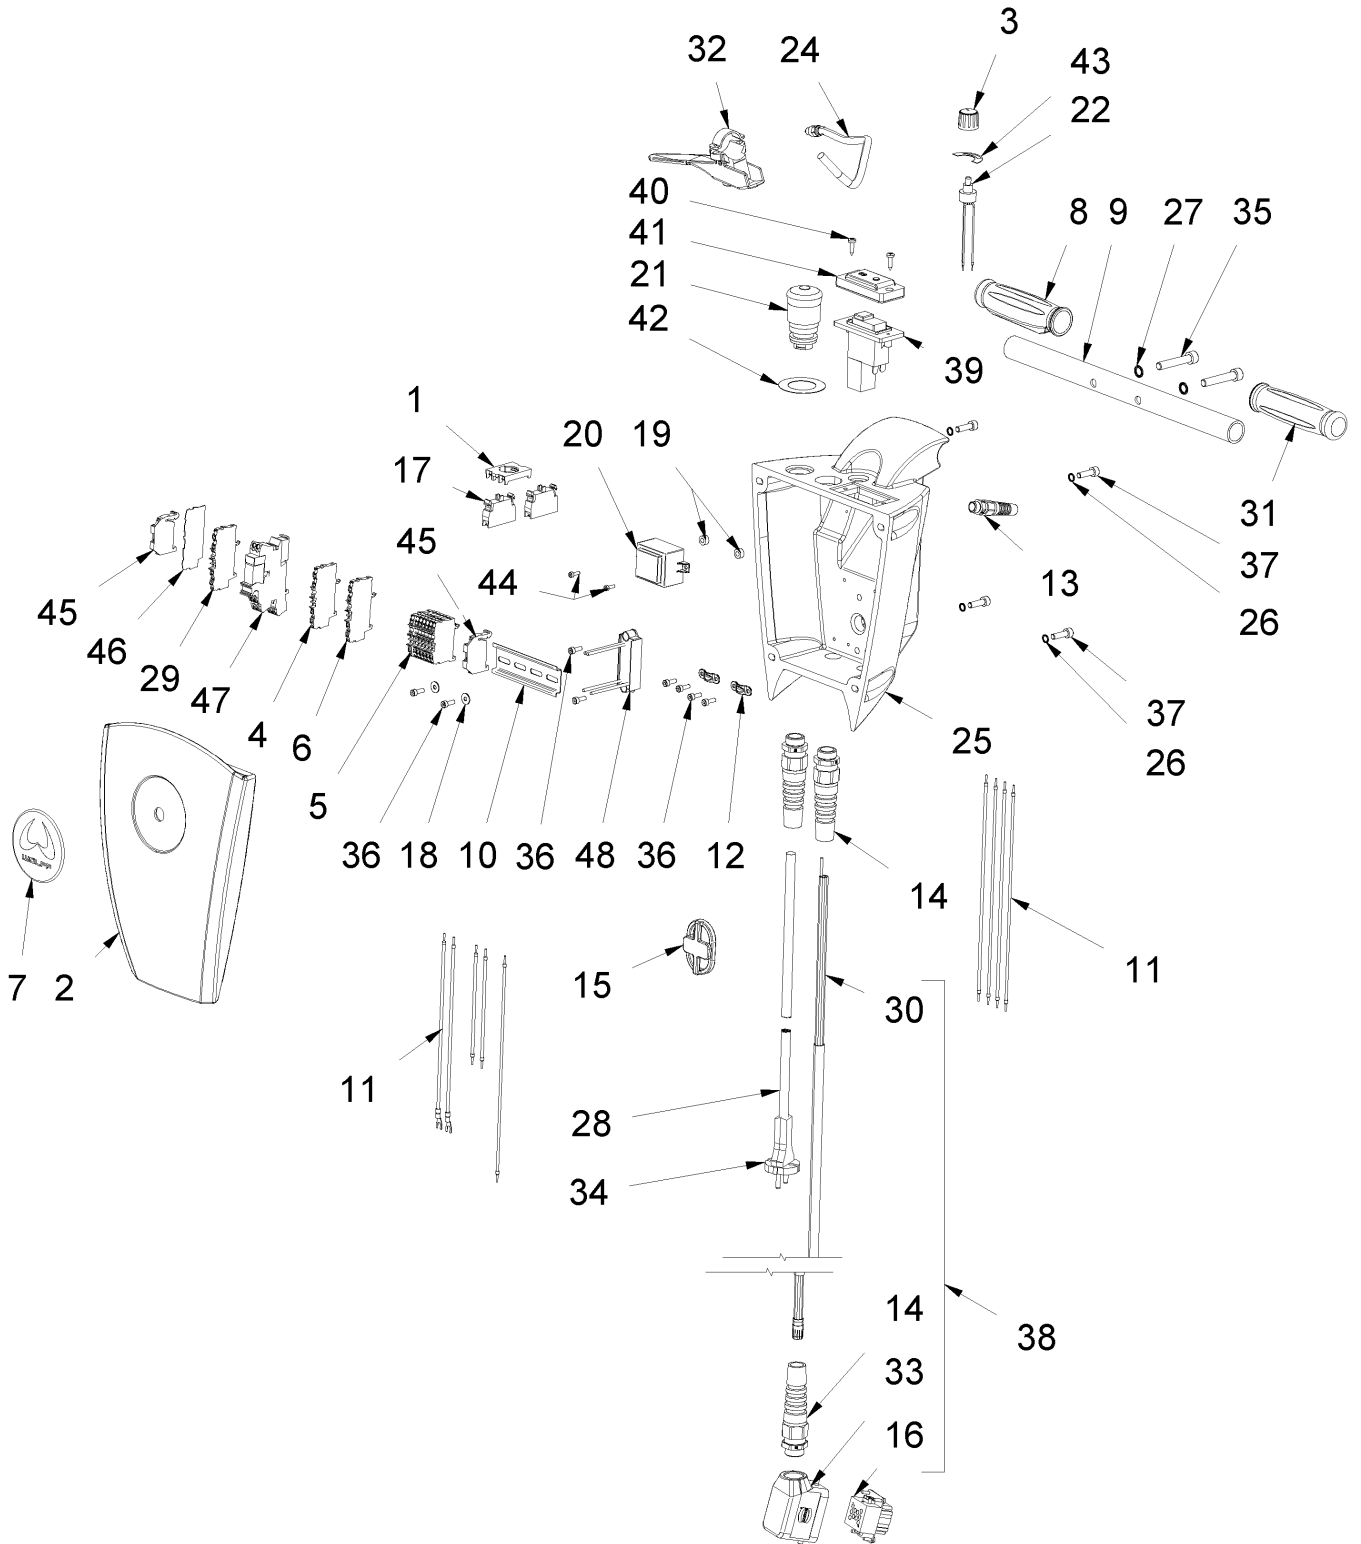

3 Cockpit

3 Cockpit

Item no.	Article no.	Description	Quantity
1	017503	Adapterattachment	1
2	066074	Cover OO C-handle wolffgreen	1
3	014647	Knob with cover f.potentiometer	1
4	068025	Top hat rail through clamp blue 4x	1
5	068026	Top hat rail through clamp grey 2x	7
6	068024	Top hat rail through clamp grey 4x	1
7	118141	Label Wolff 3D d80mm	1
8	069784	Grip covering right"Dead man"	1
9	039202	Handle tube for Extro2,VarioSilent	1
10	068023	Top hat rail 100 mm	1
11	068649	cable set Cockpit Cayman Stripper	1
12	015211	Cable clamp Motor Duro 2.0	2
13	089582	Presse-étoupe MS-M 12x1,5/KB 3,5-7	1
14	039190	Screw connection w.bending prot.M20x1,5	3
15	067749	cable retention	1
16	068008	Bushing insert 10E polig Cayman Stripper	1
17	017507	Contact element open NC	2
18	040503	Washer 4,3x20x1,25 n.DIN 522	2
19	068028	spacer Cayman Stripper	2
20	066809	power supply 230V Cayman Stripper	1
21	052443	Safety switch	1
22	068166	Potentiometer 250K	1
23	164755	ETA protective switch 230V 2021	1
24	039298	Switch "Dead-man"with cable VarioSilent	1
25	070000	switch housing C-Stiel wolffgreen	1
26	014859	Schnorr washer M6	4
27	014860	Schnorr Washer M8	2
28	072222	El.cord3G2,5²x0,36m black without plug	1
28	071591	El.cord 3G2,5²X0,36M black Schukost	1
28	051437	El.cord 3G2,5x10m black without plug	1
29	068027	Top hat rail protection clamp GR-GE 4x	1
30	068021	Control cable 8G1,5 Cockpit Cayman Str.	1
31	069782	Grip covering left VarioSilent/CaymanSt	1
32	032751	Dead-man-seized handle	1