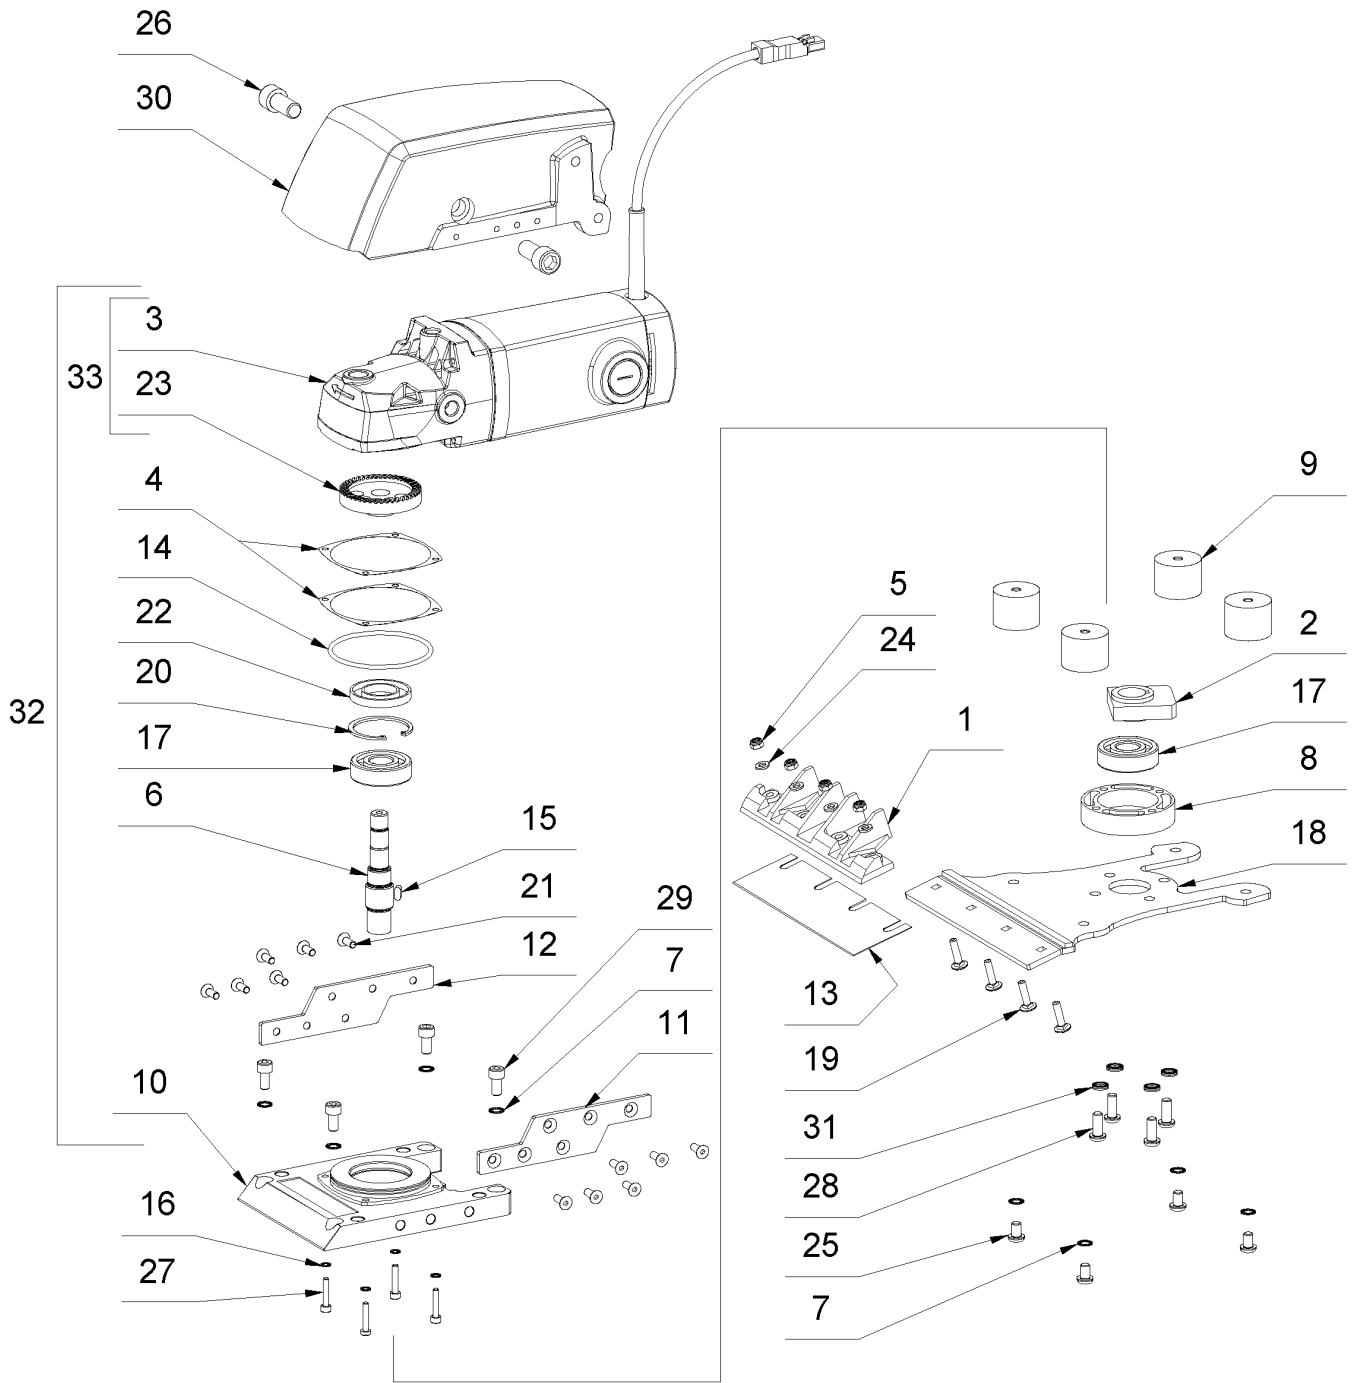

5 Striking mechanism

5 Striking mechanism

Item no.	Article no.	Description	Quantity
1	036009	Blade holder set ECO	1
2	077746	Counter balance weight Cayman	1
3	015021	Motor 230V NO LONGER AVAILABLE	1
4	015217	Distance ring Flex BS180 SEE015219	2
5	014815	Hexagon nut M6 DIN985	4
6	076729	Excenter shaft DURO w.nut key from 2014	1
7	014860	Schnorr Washer M8	8
8	077747	Eccentric bearing Cayman	1
9	077748	Rubber stop Ø40x30-M8	4
10	077743	Bearing plate Cayman green	1
11	068169	border left Cayman Stripper	1
12	068168	border right Cayman Stripper	1
13	013344	Spare blades, 210 x 60 x 0,7 mm Duro/Var	1
14	015218	Sealing ring Motor Duro 2.0	1
15	054035	Nut key 5x5x12 DIN 6885	1
16	014858	Schnorr washer M5	4
17	014711	Ball bearing 6304	2
18	077745	SG-Striking foot Cayman	1
19	018972	Flat round screw M6X25 DIN 603	4
20	014857	Safety washer I52 DIN 472	1
21	014756	Countersunk screw M6x16 DIN 7991 10.9	12
22	014847	Shaft seal A28x52x7 NBR	1
23	015234	Crown wheel Duro	1
24	014827	Washer M6 DIN 125 A	4
25	066714	lens head screw M 8x12	4
26	014746	Cylinder head screw M14x30 DIN 912	2
27	014722	Cylinder head screw M 5x25 DIN 912	3
28	047385	Lens head screw M8x20	4
29	017651	Cylinder head screw M8x16 DIN 912	4
30	066072	cover impact syst.Cayman	1
31	066929	Safety washer M 8	4
32	166101	Motor Cayman 230V / 2021	1
33	166104	Motor Cayman 230V with bearing shield 21	1