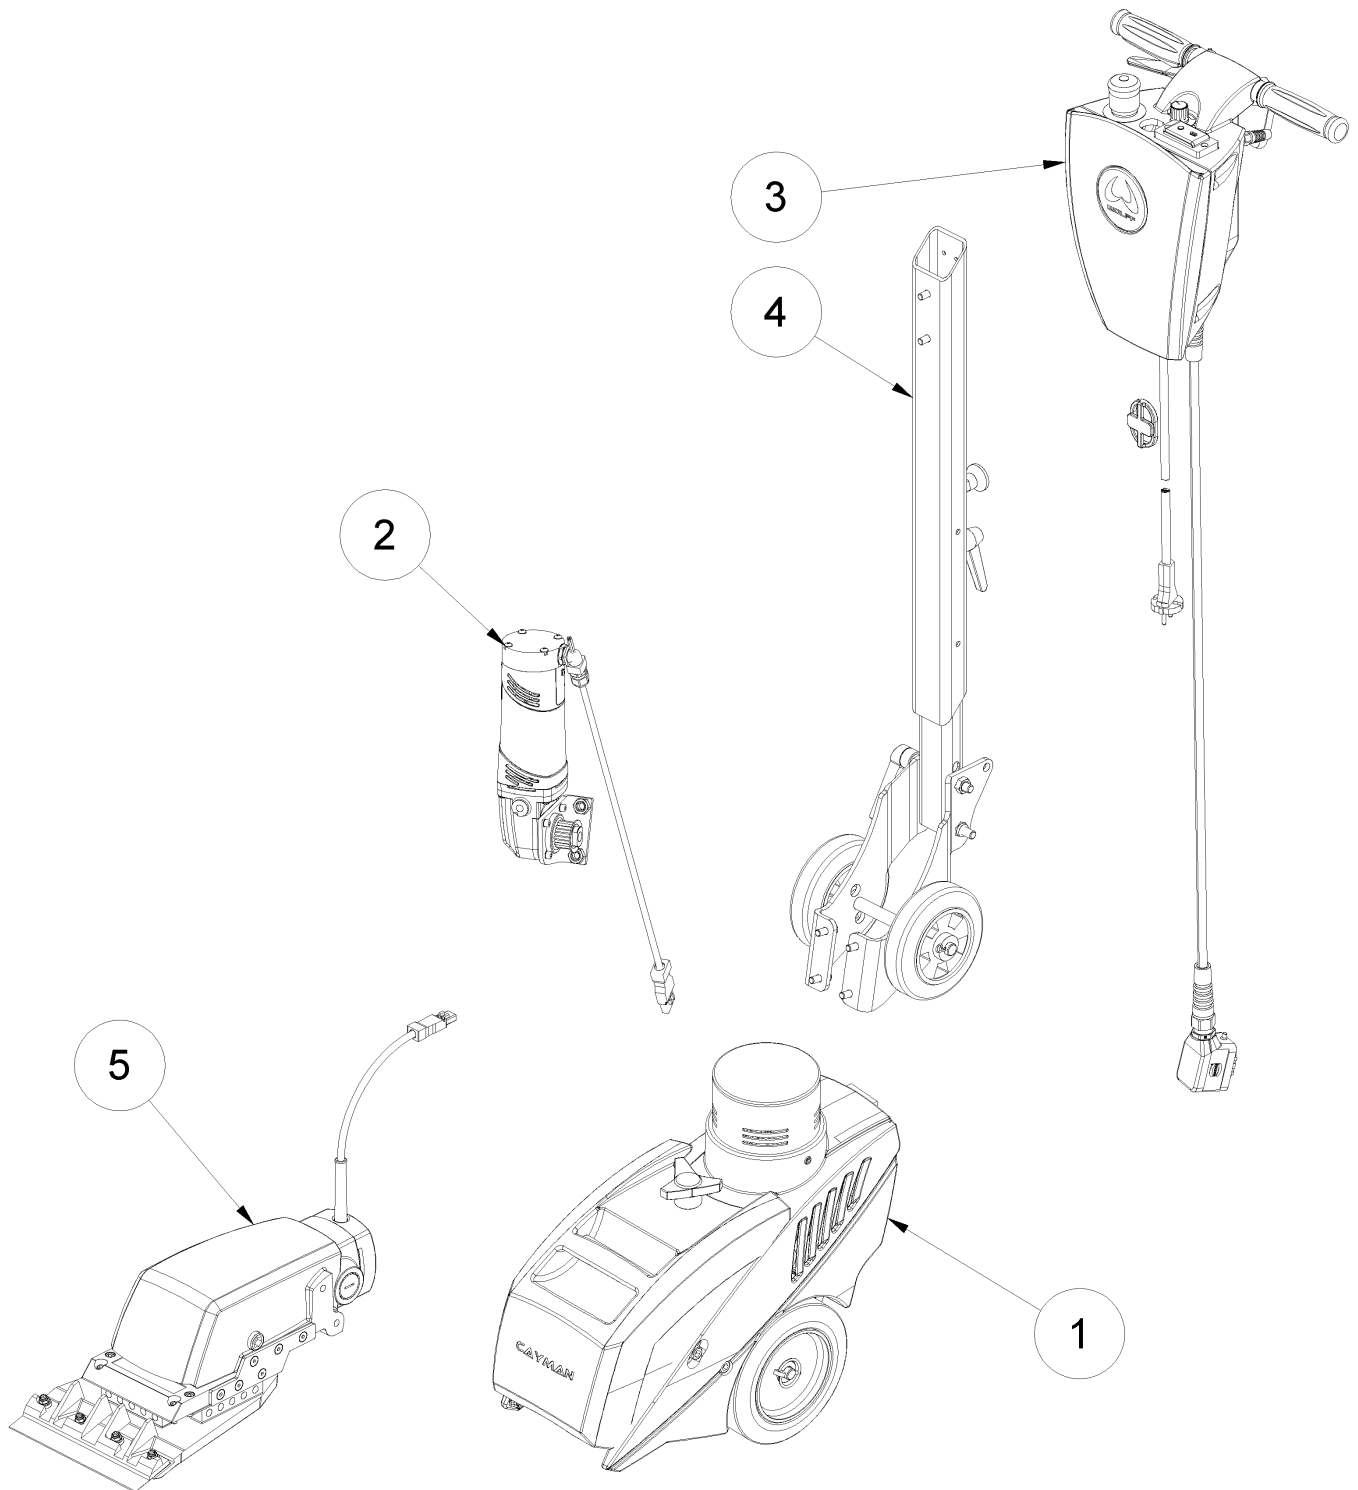

3 Cayman Stripper 230V EU (0137/2014 - 0141/2015)

3 Cayman Stripper 230V EU (0137/2014 - 0141/2015)

Item no.	Article no.	Description
1	01_01_068213	Drive unit
2	01_02_066497	Drive motor
3	02_03_066666	Cockpit
4	01_04_068144	Handle
5	03_05_068124	Striking mechanism
6	01_06_015021	Circuit diagram
7	01_07_068288	Tool kit
8	01_08_066666	Accessories