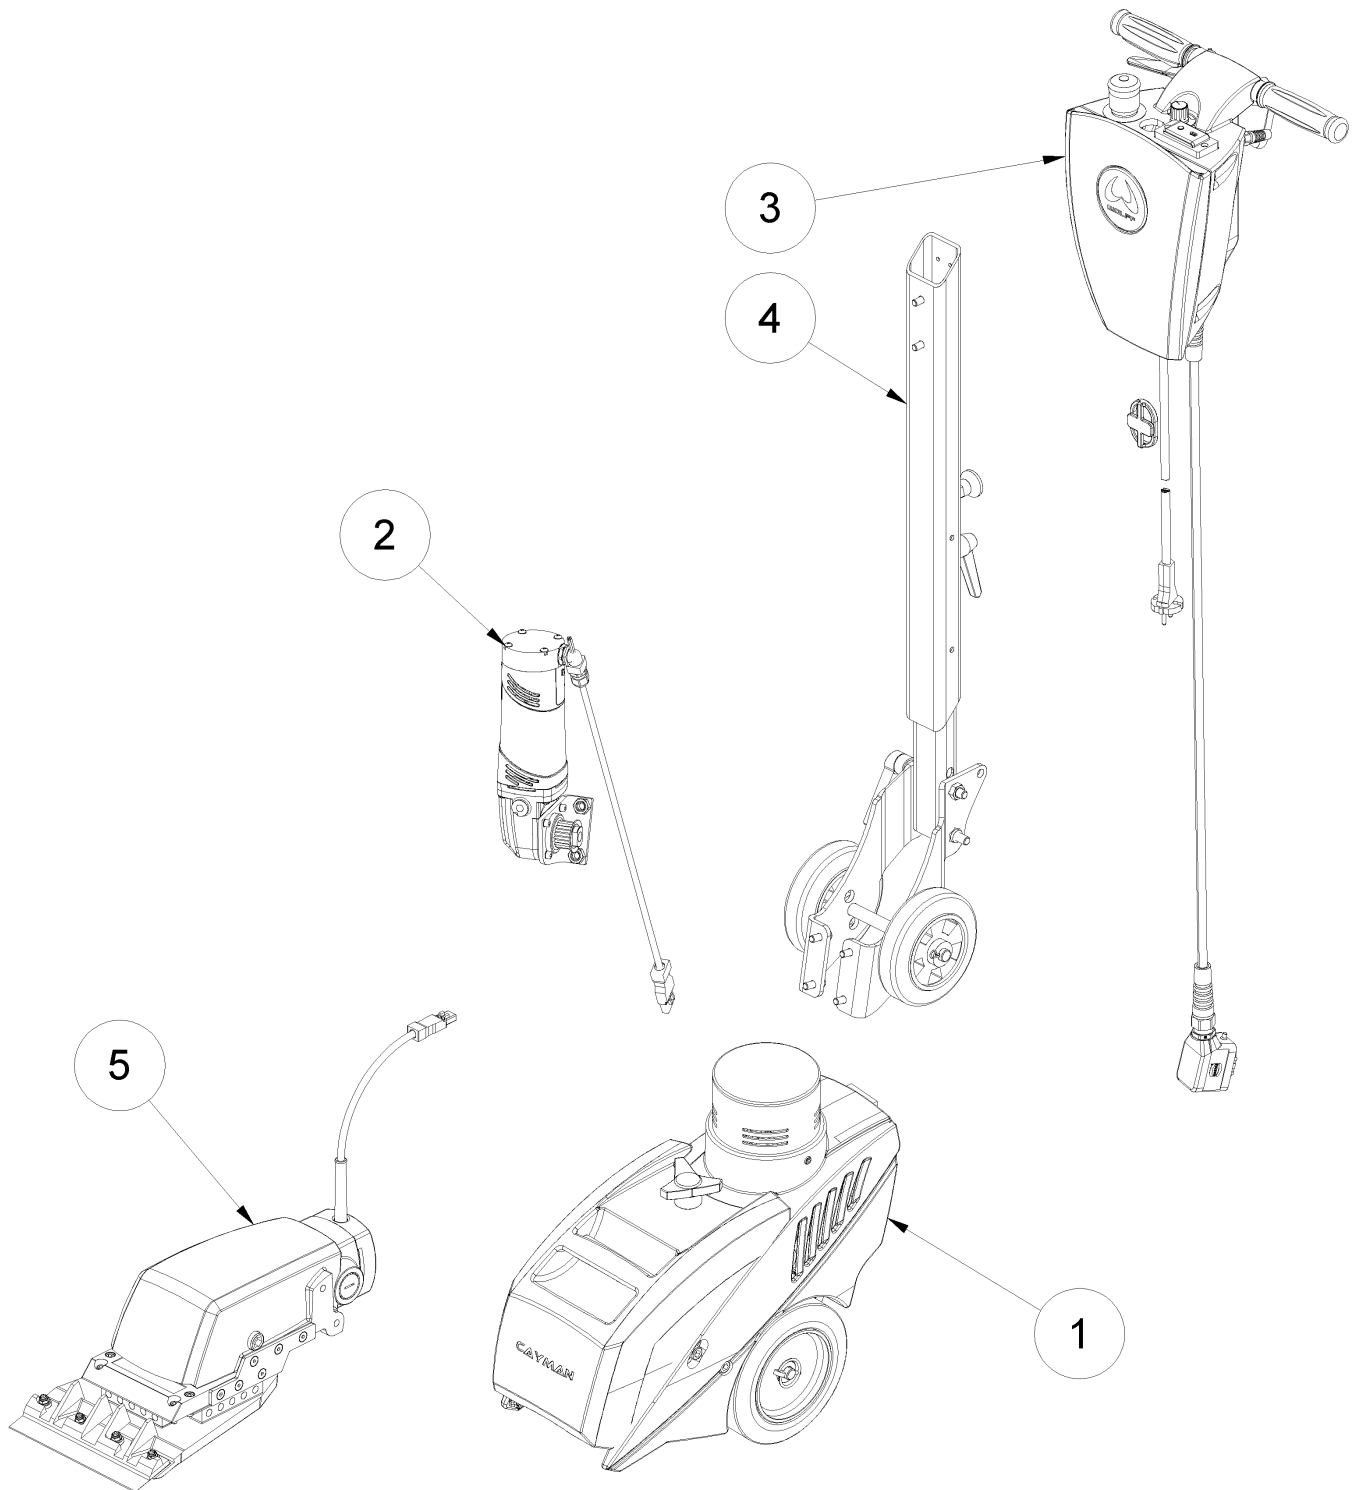

2 Cayman Stripper 230V EU (0054/2012 - 0136/2014)

2 Cayman Stripper 230V EU (0054/2012 - 0136/2014)

Item no.	Article no.	Description
1	01_01_068213	Drive unit
2	01_02_066497	Drive motor
3	02_03_066666	Cockpit
4	01_04_068144	Handle
5	01_05_068124	Striking mechanism
6	01_06_015021	Circuit diagram
7	01_07_068288	Tool kit
8	01_08_066666	Accessories