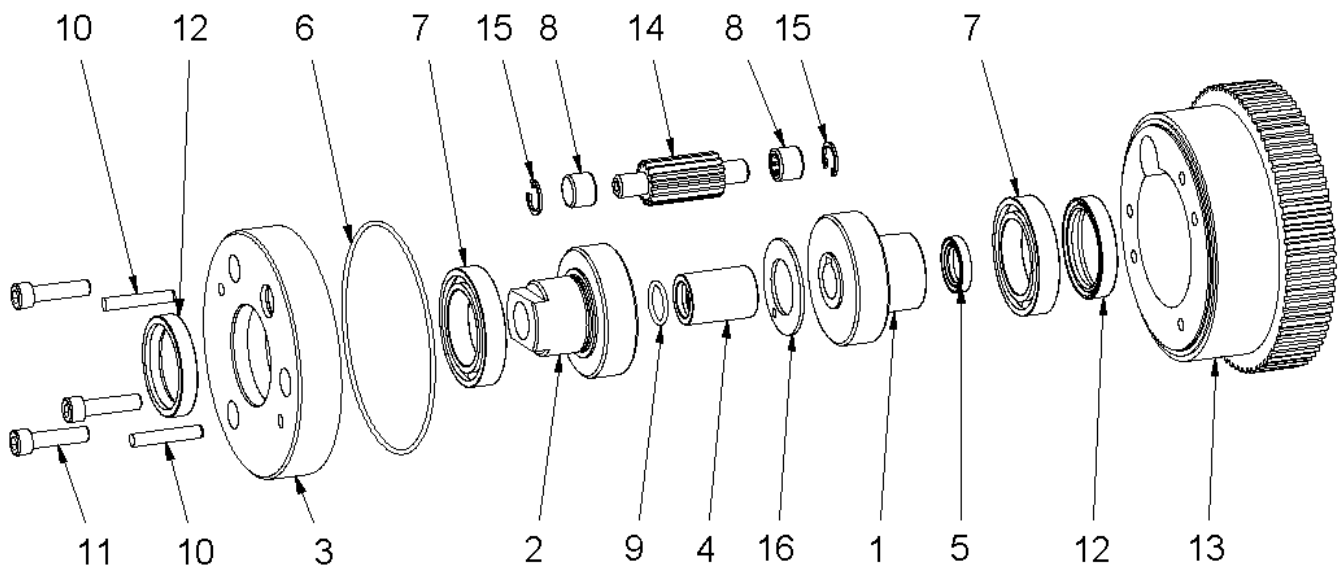

8 Gear block cpl. Cayman

8 Gear block cpl. Cayman

Item no.	Article no.	Description	Quantity
1	065515	Lay shaft Z 13 Cayman gear block	1
2	065514	Lay shaft Z 49 Cayman gear block	1
3	065509	gear cover Cayman Getriebe	1
4	065520	Bushing Cayman Getriebe	1
5	071562	Oil seal ring 14x22x4 A	1
6	065592	O-Ring 88,62x1,78	1
7	065562	Ball bearing 61906 2RS	2
8	065561	Needle roller bearing BK 0910	2
9	065591	O-Ring 14x1,8	1
10	065560	Cylindrical pin 5x 30 DIN 7979	2
11	014731	Cylinder head screw M6x25 DIN 912	3
12	065596	Rotary shaft seal A 30x40x7 DIN3760	2
13	067997	gear block housing cpl. Cayman Stripper	1
14	065513	Lay shaft Z 14 Cayman Gear block	1
15	067996	Safety washer I13 DIN 472	2
16	019101	Starter disc WC20DU 22x38x1,5	1