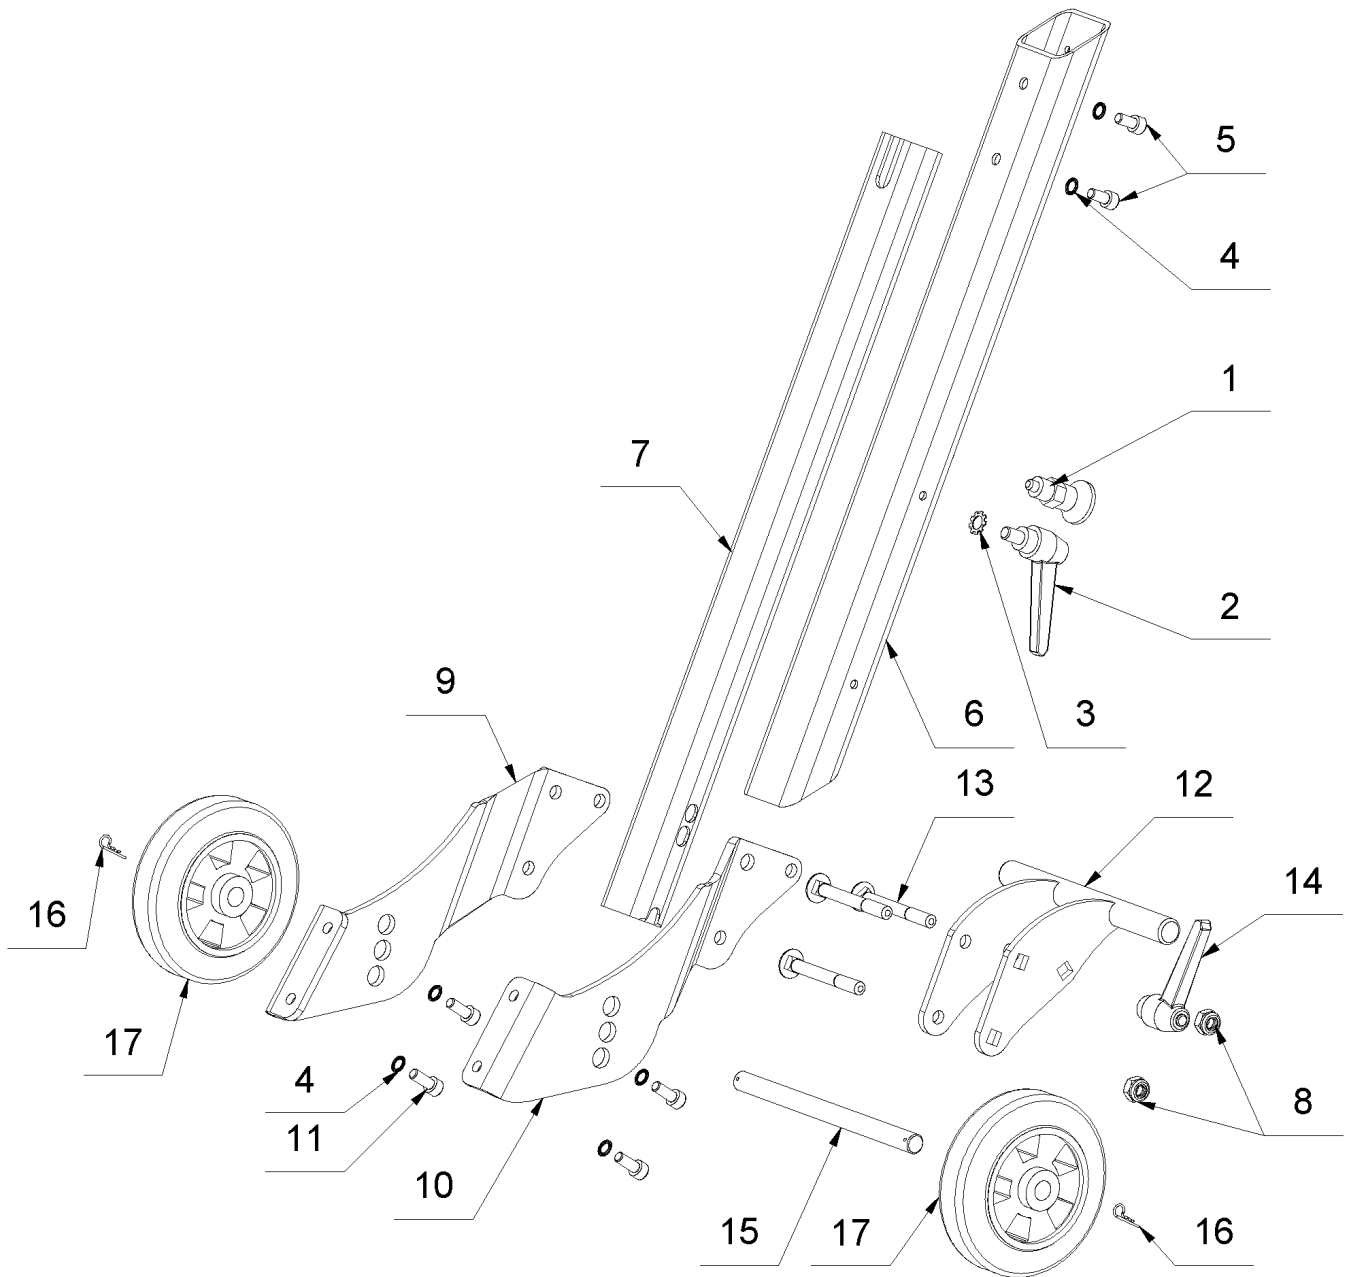

4 Handle

4 Handle

Item no.	Article no.	Description	Quantity
1	037953	Fixing pin	1
2	038567	Clamping lever GN300-92-M10-16-SW	1
3	017786	Tooth lock washer 10.5 DIN 6797	1
4	014860	Schnorr Washer M8	6
5	017651	Cylinder head screw M8x16 DIN 912	2
6	066535	SG Outer tube C-Handle	1
7	085480	SG Inside tube handel Turbo/Vario/Extro	1
8	014817	Hexagon nut M10 DIN 985	2
9	068294	handle bracket right Cayman Stripper	1
10	078560	handle bracket left Cayman Stripper	1
11	014734	Cylinder head screw M8x20 DIN 912	4
12	078562	SG-Tipping support cpl.Cayman Stripper	1
13	072331	Flat round screw M10x85 ähnlich DIN603	3
14	042473	Clamping lever GN300-78-M10-SW	1
15	066532	transport axle Cayman Stripper	1
16	060766	Spring cotter	2
17	068098	transport wheel D 140 Vario Stripper	2