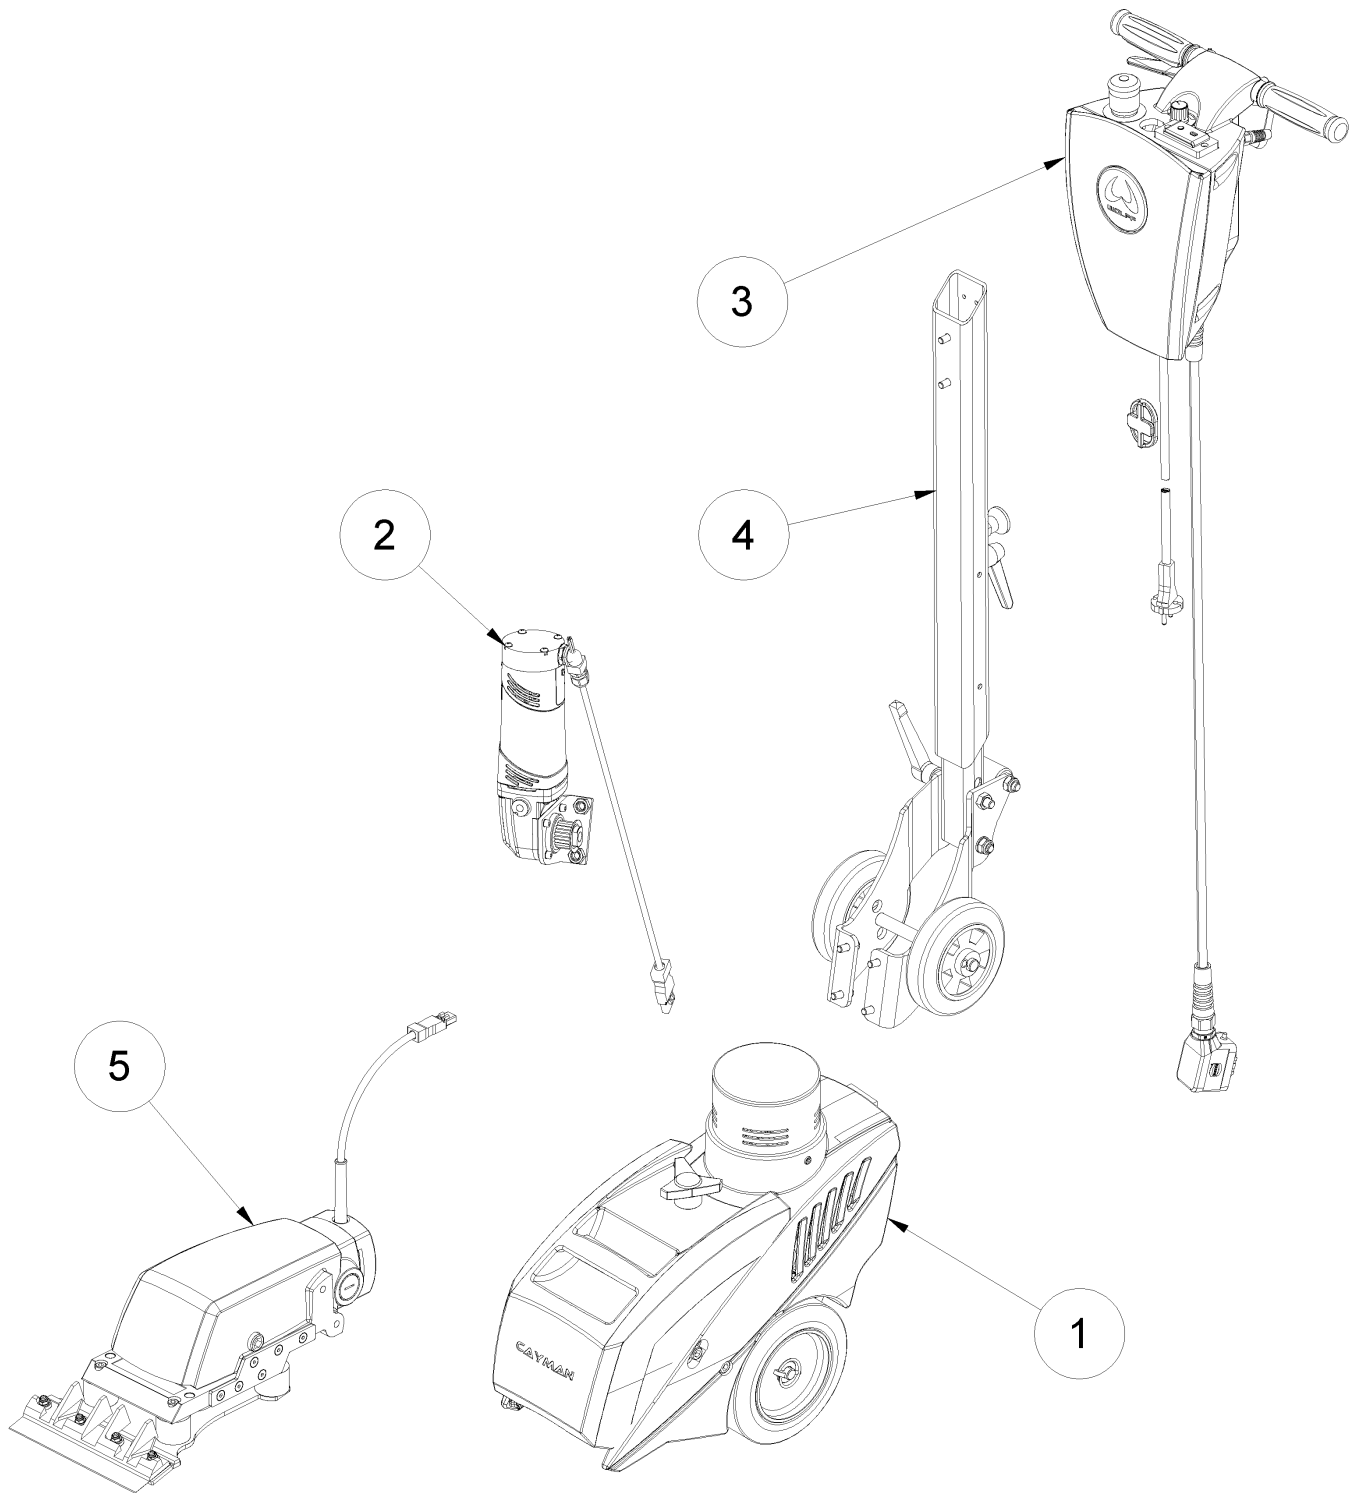

4 Cayman Stripper 230V EU (0142/2015 - 0168/2015)

4 Cayman Stripper 230V EU (0142/2015 - 0168/2015)

Item no.	Article no.	Description
1	01_01_068213	Drive unit
2	01_02_066497	Drive motor
3	02_03_066666	Cockpit
4	04_04_068144	Handle
5	04_05_068124	Striking mechanism
6	01_06_015021	Circuit diagram
7	01_07_068288	Tool kit
8	01_08_066666	Accessories