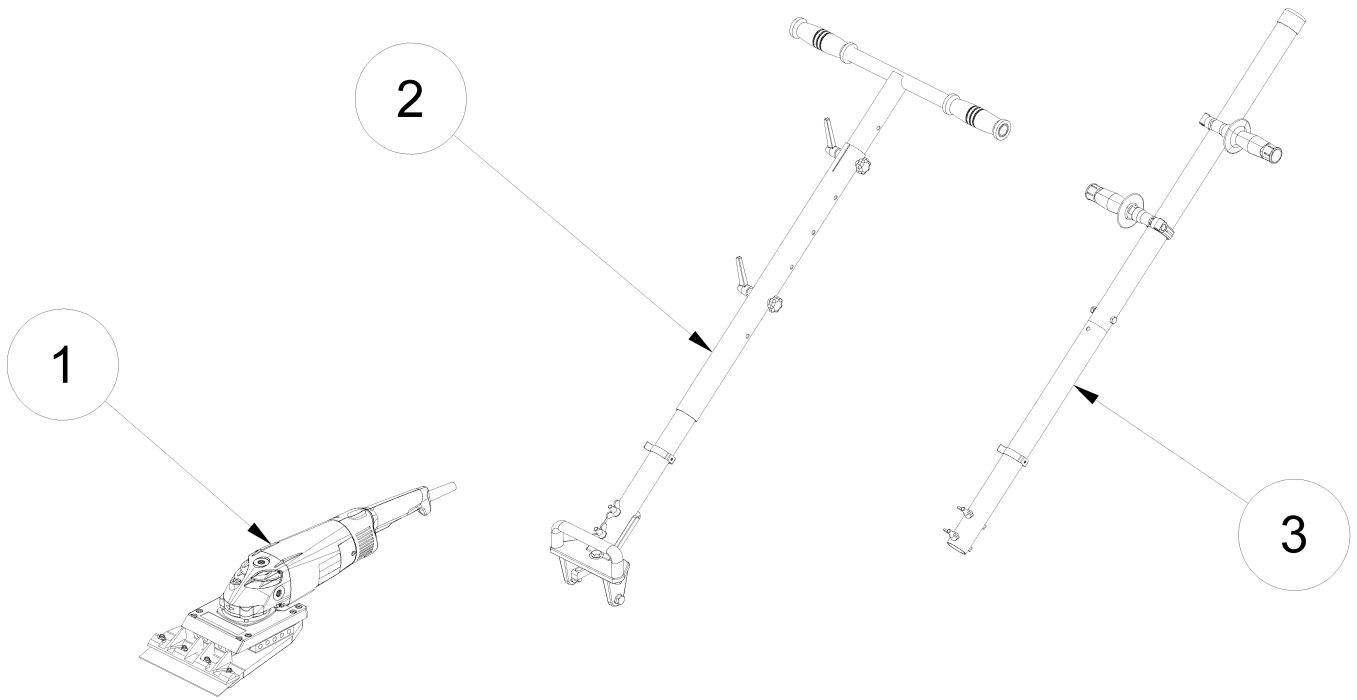

5 Eco-Stripper 230V EU (08/2009-02/2016)

---

5 Eco-Stripper 230V EU (08/2009-02/2016)

Item no.	Article no.	Description
1	05_01_013993	Machine
2	05_02_013993	Handle
3	05_03_015027	Handle
4	05_04_054363	Circuit diagram
5	01_05_021263	Tool kit
6	01_06_013993	Accessories