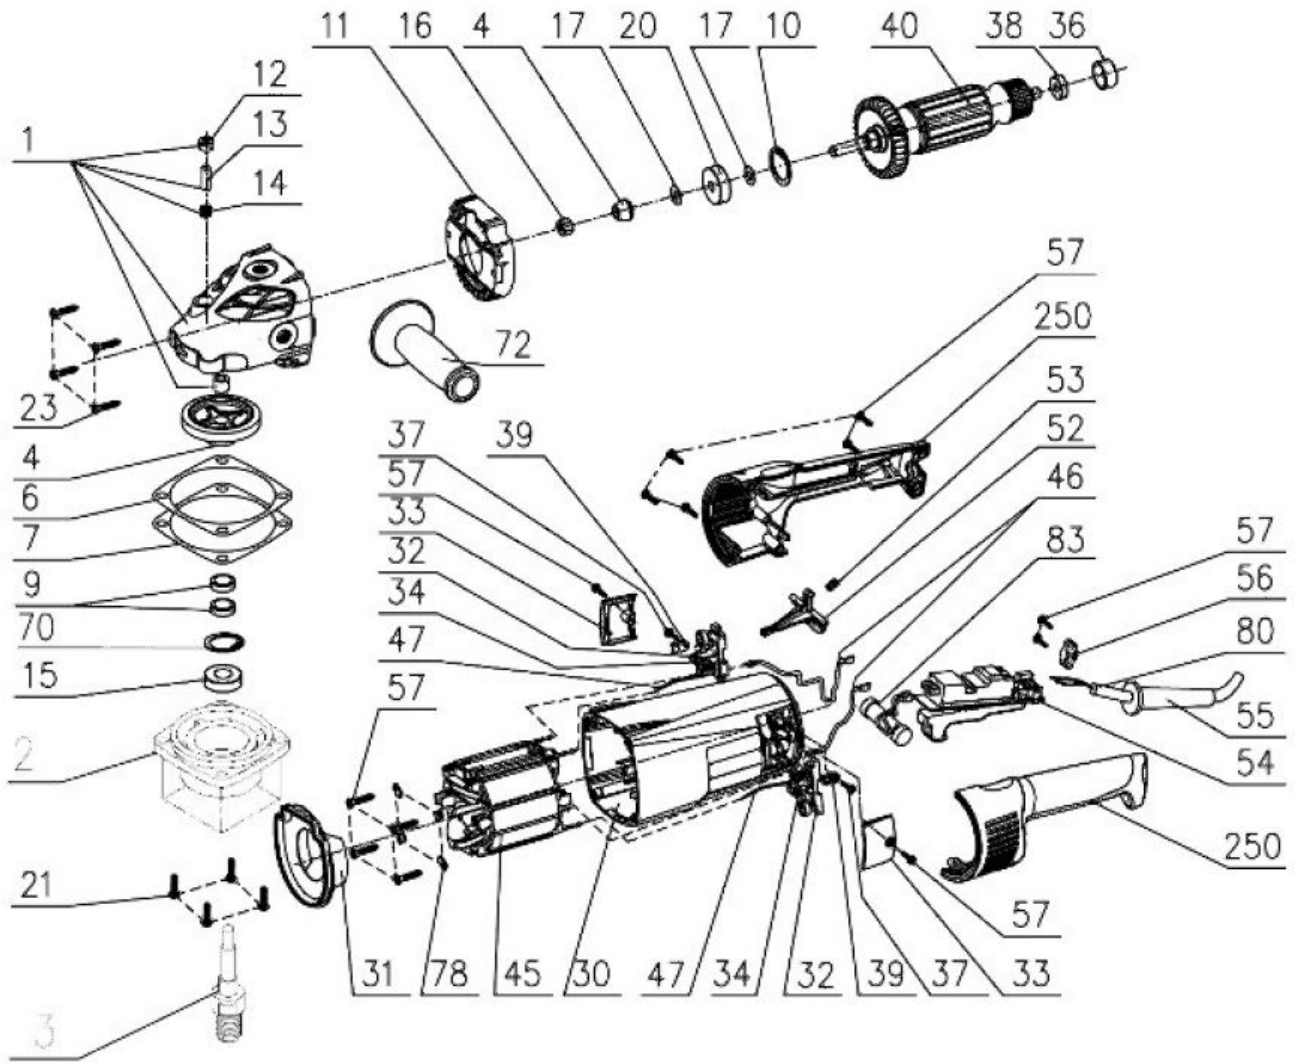

1 Motor Eco-Str. 230V ab 08/09

1 Motor Eco-Str. 230V ab 08/09

Item no.	Article no.	Description	Quantity
1	055346	Gear housing Motor EcoStr.06/09	1
2	055347	Bearing shield Motor EcoStr.08/09	1
3	041566	Spindle BS180 (Perles) from 2004	1
4	072699	ZZZGear Kit Eco Motor	1
6	067671	Washer 0.3 Eco-Motor	2
7	067640	Washer 0.2 Eco-Motor	2
9	072698	Spacer Eco-Motor	2
10	018091	Circlip I35 DIN472	1
11	078189	Rectifier Eco Motor	1
12	080986	Locking button Eco-Motor	0
13	080987	Spring Eco-Motor	0
14	080988	Pin Eco-Motor	0
15	072696	Ball bearing 6003-2RSH/C3 Eco Motor	1
16	080989	Nut Eco-Motor	1
17	079628	Washer Eco-Motor	2
20	055618	Bearing Motor EcoStr.08/09	1
21	079629	Screw 5x6 Eco-Motor	4
23	014680	Special screw 5x35mm ECO	4
30	079420	Housing Eco-Str.ab 06/09	1
31	080990	Baffle plate Eco-Motor	1
32	080991	Coal support 230V Eco-Motor	2
33	080992	Cover Eco-Motor	2
34	055616	Carbon 230V Motor Eco-Str.08/09	1
36	079627	Rubber sleeve Eco-Motor	1
37	080993	Screw Eco-Motor	2
38	017001	Ball Bearing 6000 2RSH	1
39	080995	Holder Eco-Motor	2
40	055617	Armature 230V Motor EcoStr.08/09	1
45	055615	Stator 115/230V Motor EcoStr.08/09	1
46	080996	Wire Eco-Motor	2
47	080997	Wire 45mm Eco-Motor	2
52	060520	Stopper no longer available	1
53	080998	Spring Eco-Motor	1
54	014676	Switch cpl. 230V Eco-Stripper	1