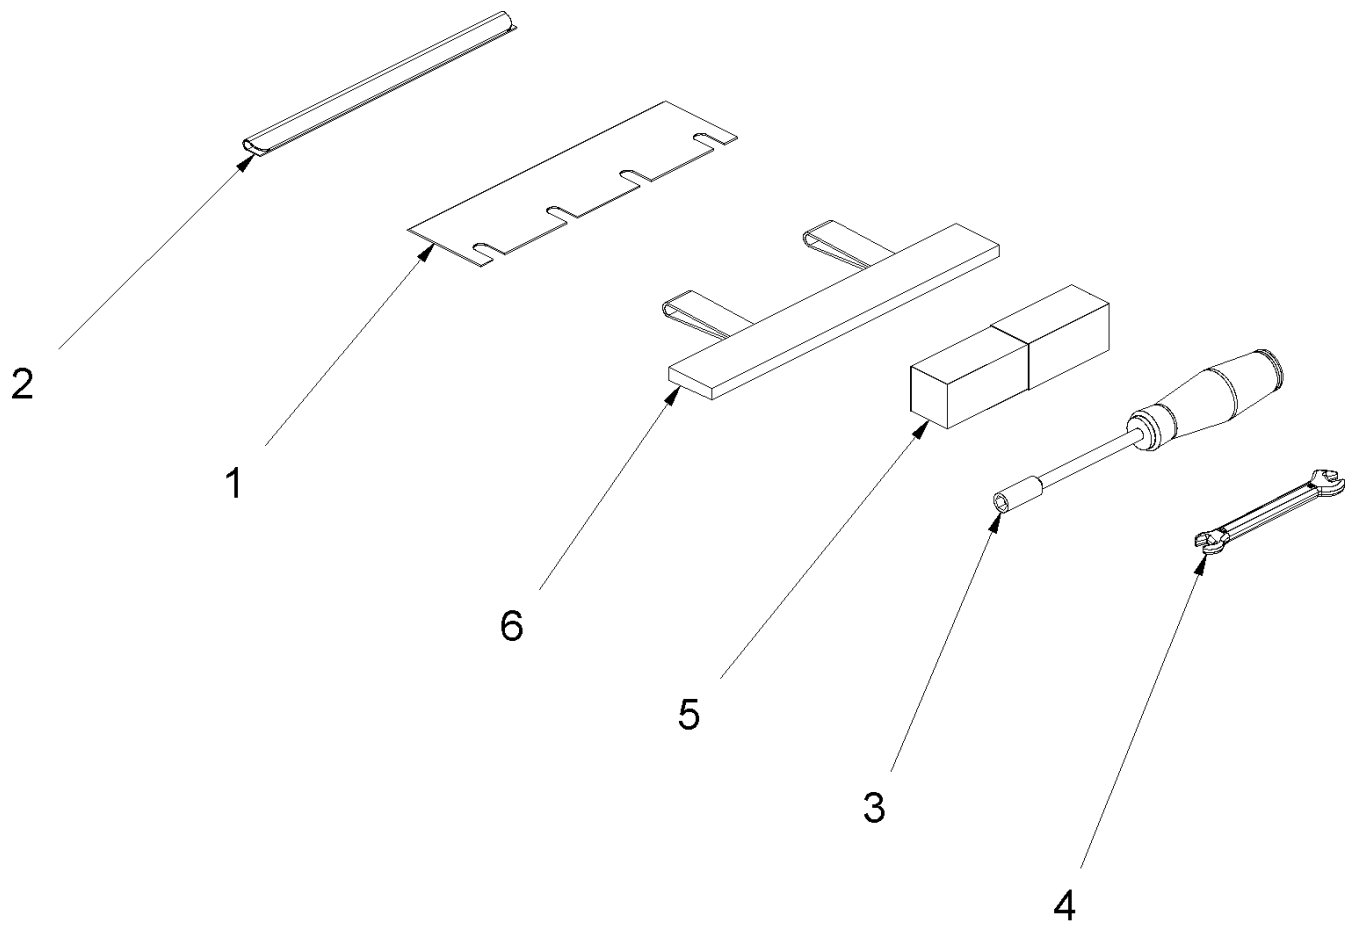

2 Tool kit

---

2 Tool kit

Item no.	Article no.	Description	Quantity
1	013345	Spare blades, 210 x 60 x 1 mm Duro/Vario	1
2	015229	Blade protection 210mm	1
3	017598	Special key SW10 Wolff	1
4	017612	Double fork wrench sw10/13 mm	1
5	014962	Plastic box 30x65 SM1200/SM800/Duro/LS	1
6	033203	Blade protection Duro/Vario/Eco/Primo	1