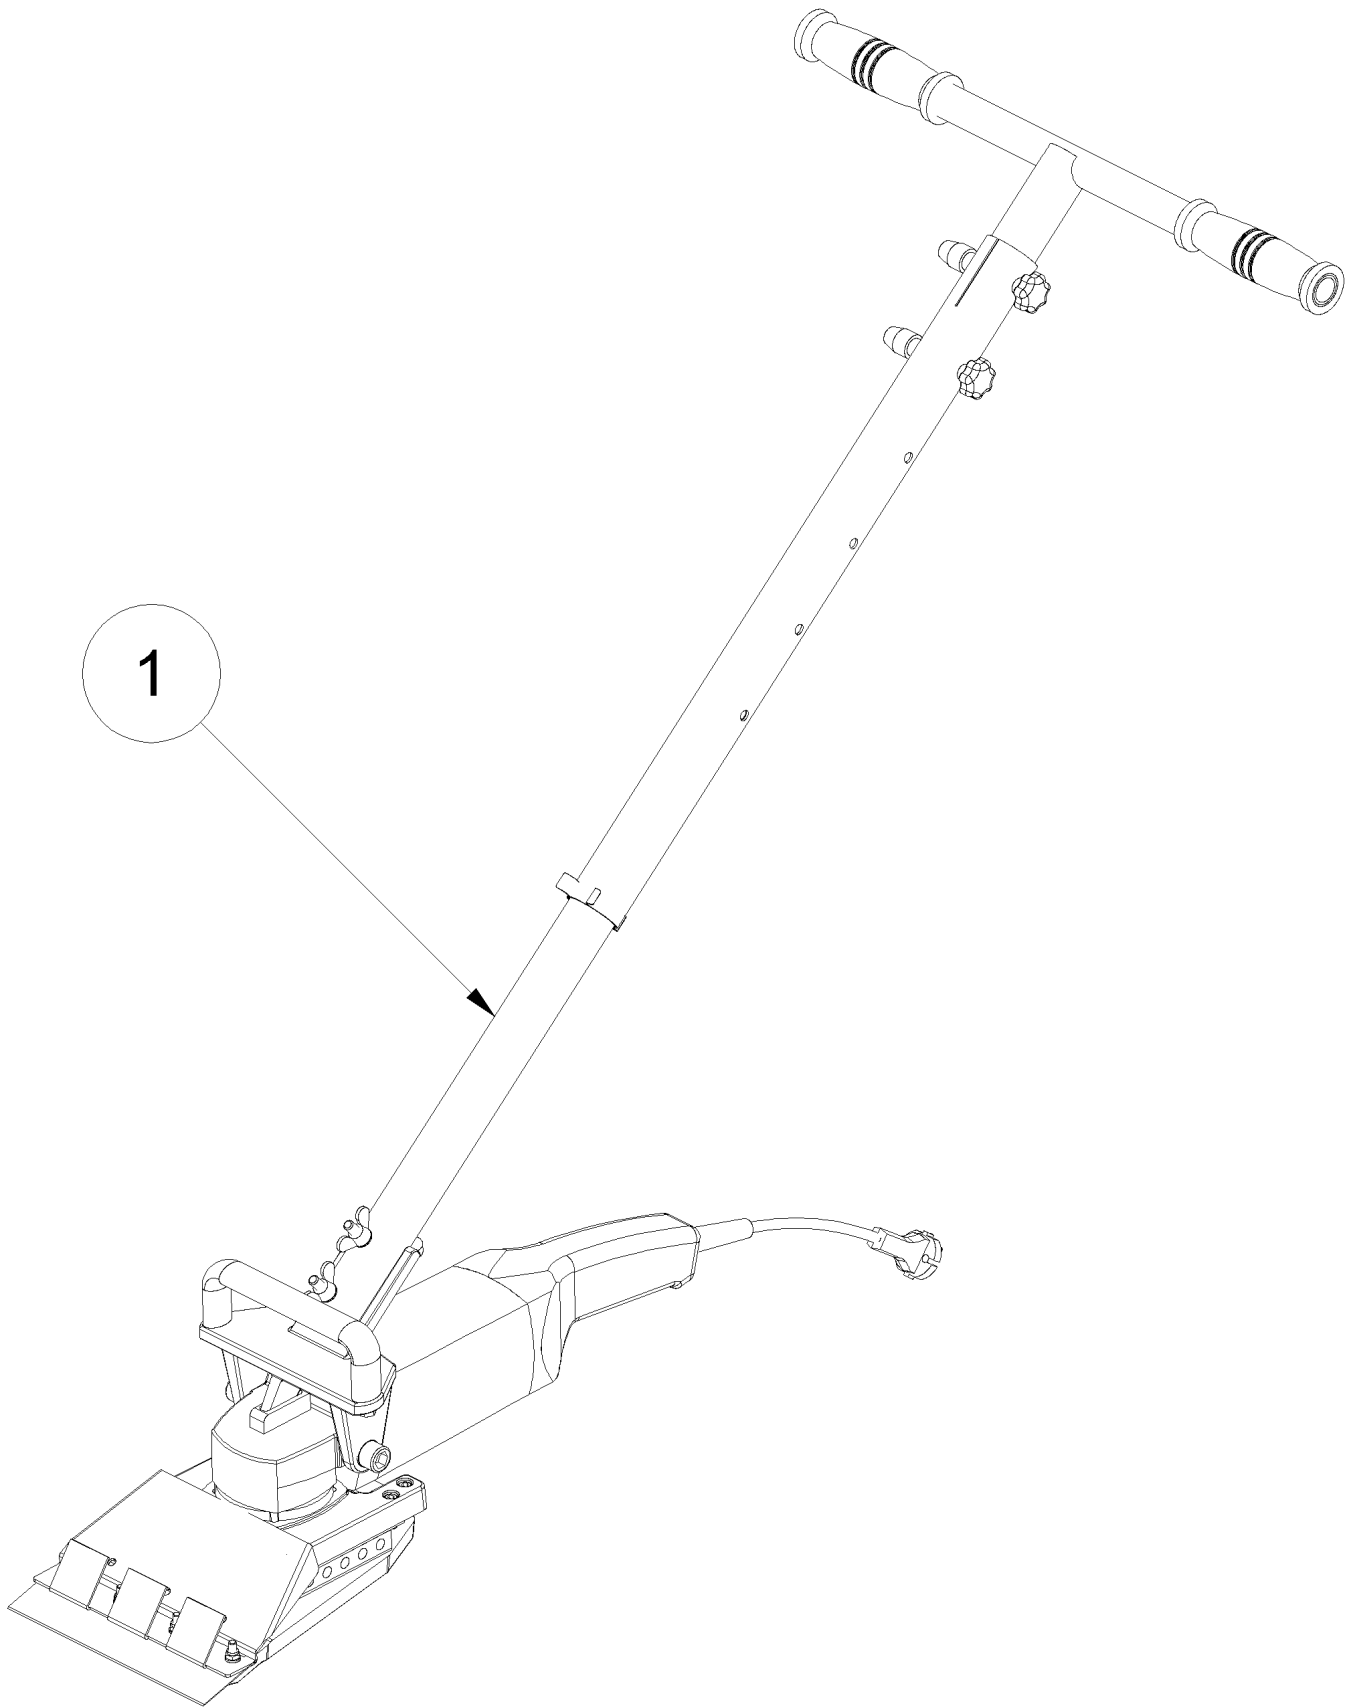

2 Eco-Stripper 230V EU (01/2003-06/02004)

---

2 Eco-Stripper 230V EU (01/2003-06/02004)

Item no.	Article no.	Description
1	01_01_013993	Machine
2	01_05_021263	Tool kit
3	01_06_013993	Accessories