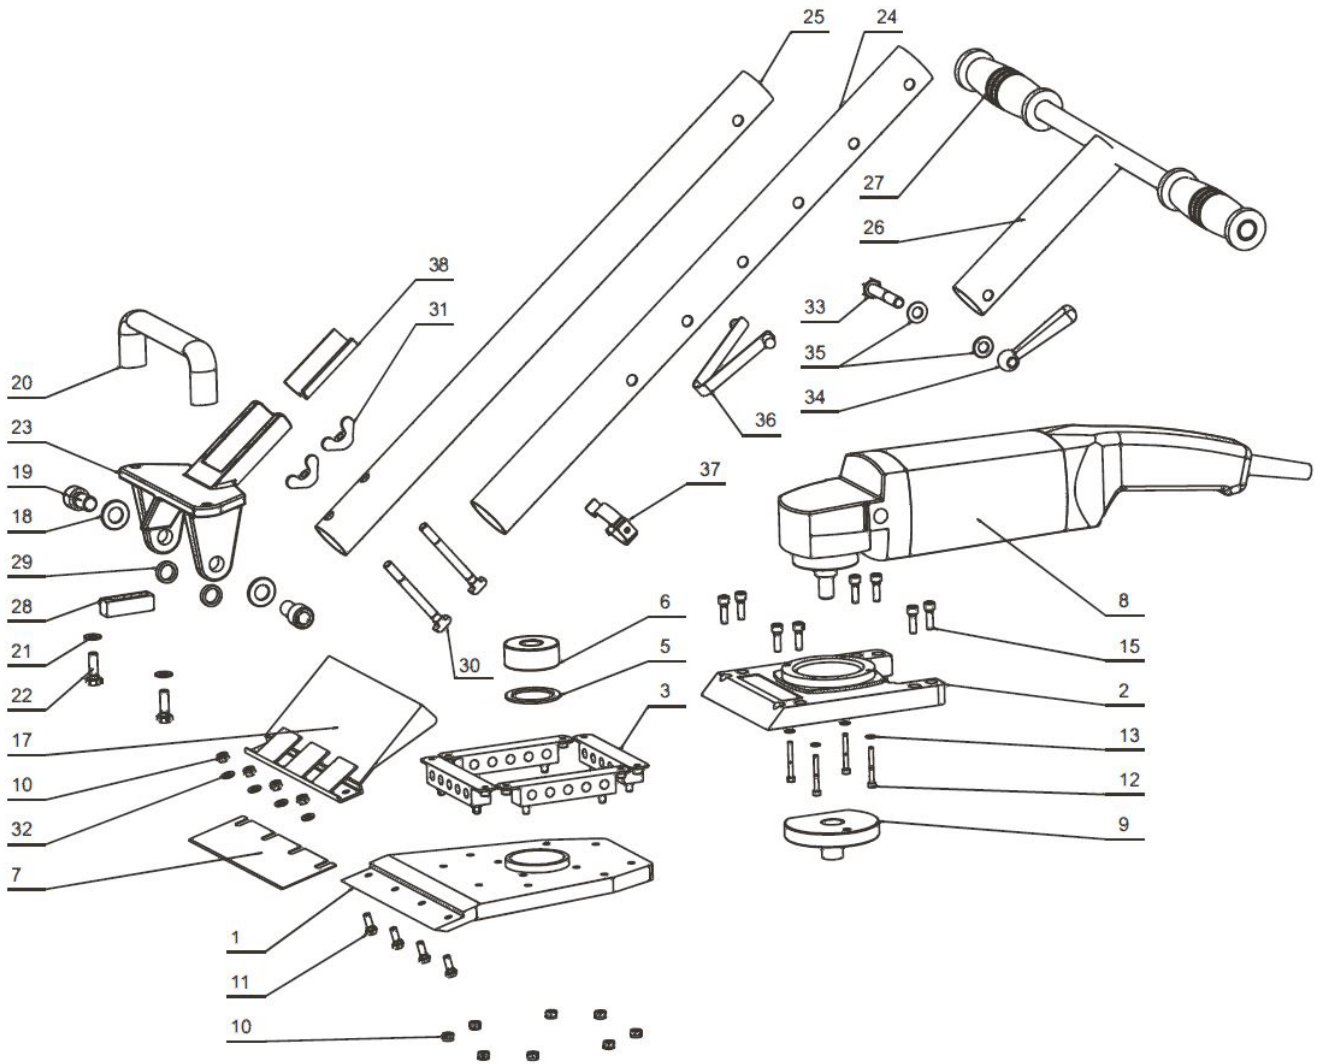

1 Machine

1 Machine

Item no.	Article no.	Description	Quantity
1	015221	Striking foot DURO/ECO/Primo	1
2	015414	Bearing plate Eco-Stripper	1
3	014931	Rubber Bearing Duro/Eco/Primo-Stripper	4
5	017657	Shim washer 42x52x2 DIN 988	1
6	014707	Ball-bearing 62304	1
7	013345	Spare blades, 210 x 60 x 1 mm Duro/Vario	1
8	015386	Motor/Eco/BS180/HSW5226nolongeravailable	1
9	015415	Eccentric disc Eco-Stripper	1
10	014815	Hexagon nut M6 DIN985	12
11	014770	Hexagonal screw M 6x16 DIN 933	4
12	014718	Cylinder head screw M4x35 DIN 912 10.9 b	4
13	014961	twin hole spanner DIN3116-SW35-5.5mm	4
15	014752	Cylinder head screw M6x20DIN 912 microve	8
17	036009	Blade holder set ECO	1
18	014863	Schnorr Washer M14	2
19	014745	Cylinder head screw M14x25 DIN 912	2
20	014916	Grip GN565 160mm	1
21	014860	Schnorr Washer M8	2
22	014775	Hexagon bolt M 8x25 DIN 933	2
23	015227	Grip Frame DURO	1
24	085139	Handle Tube cpl. Duro 2.0	1
25	015226	Inner tube Duro	1
26	081980	Stiel Primo-Stripper mit T-Griff kpl.	1
27	014923	Grip cover/foam	2
28	017954	Fixing device ECO	1
29	015416	Spacer ring 4.5 mm ECO	2
30	014768	T-head bolt M8x70 DIN 186 A	2
31	014824	Wing nut M8 DIN 315	2
32	014827	Washer M6 DIN 125 A	4
33	014779	Hexagonal screw M10x 60 DIN 931	1
34	014820	Locknut M10	1
35	014861	Washer M10	2
36	015001	Rejection clip	1
37	178579	Velcro cable tie 20cm black	1