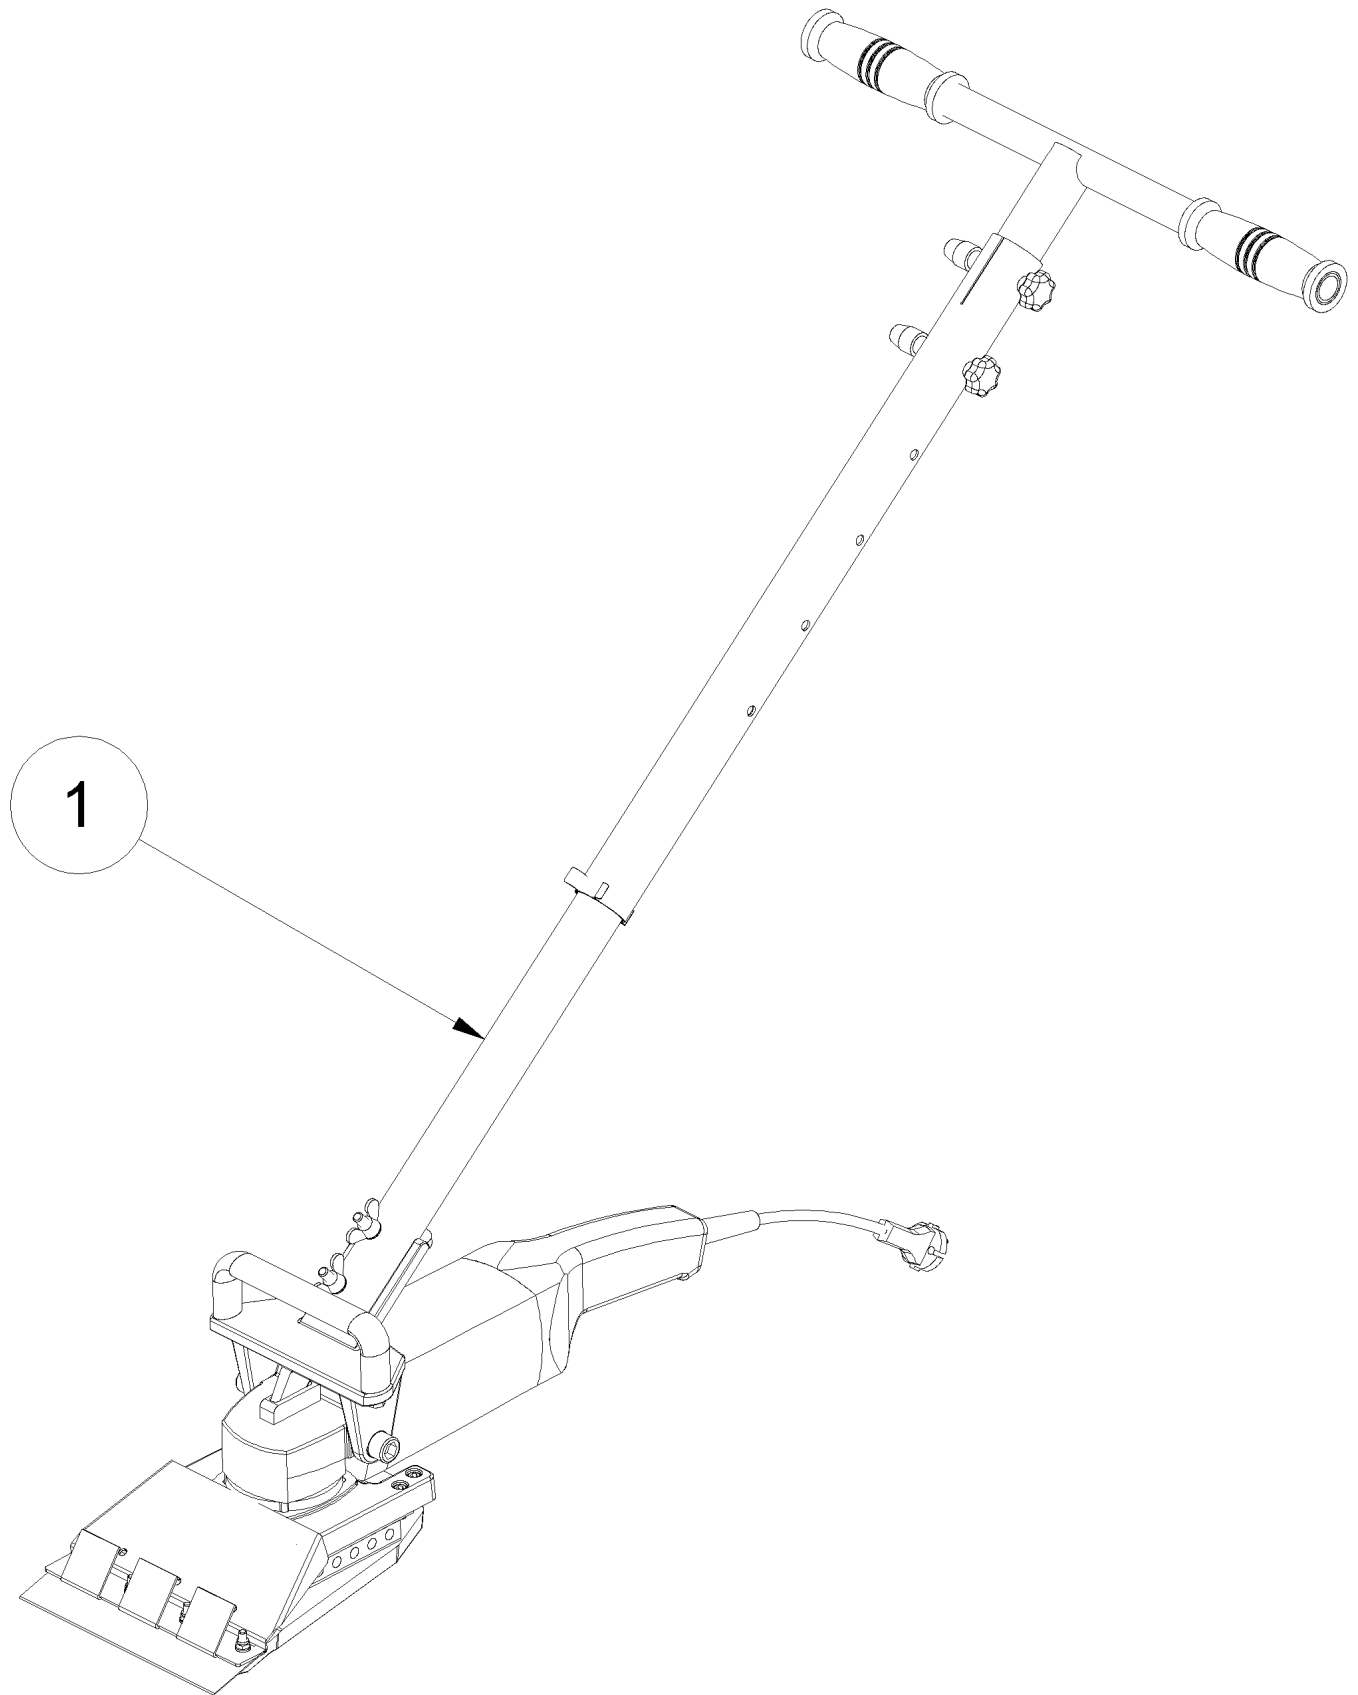

1 Eco-Stripper 230V EU (01/2000-12/2002)

---

1 Eco-Stripper 230V EU (01/2000-12/2002)

Item no.	Article no.	Description
1	01_01_013993	Machine
2	01_05_021263	Tool kit
3	01_06_013993	Accessories