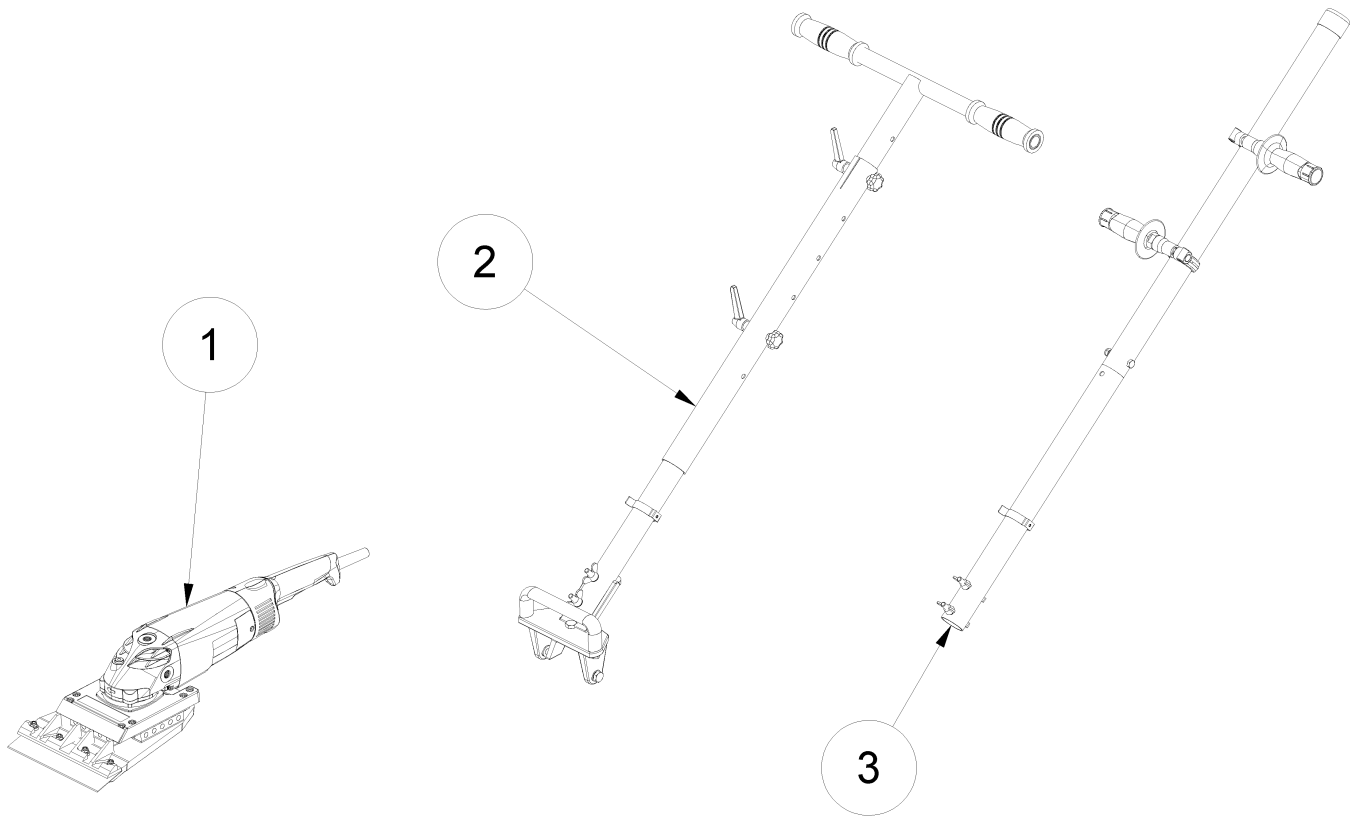

6 Eco-Stripper 230V EU (03/2016-09/2016)

---

6 Eco-Stripper 230V EU (03/2016-09/2016)

Item no.	Article no.	Description
1	05_01_013993	Machine
2	06_02_013993	Handle
3	05_03_015027	Handle
4	05_04_054363	Circuit diagram
5	01_05_021263	Tool kit
6	01_06_013993	Accessories