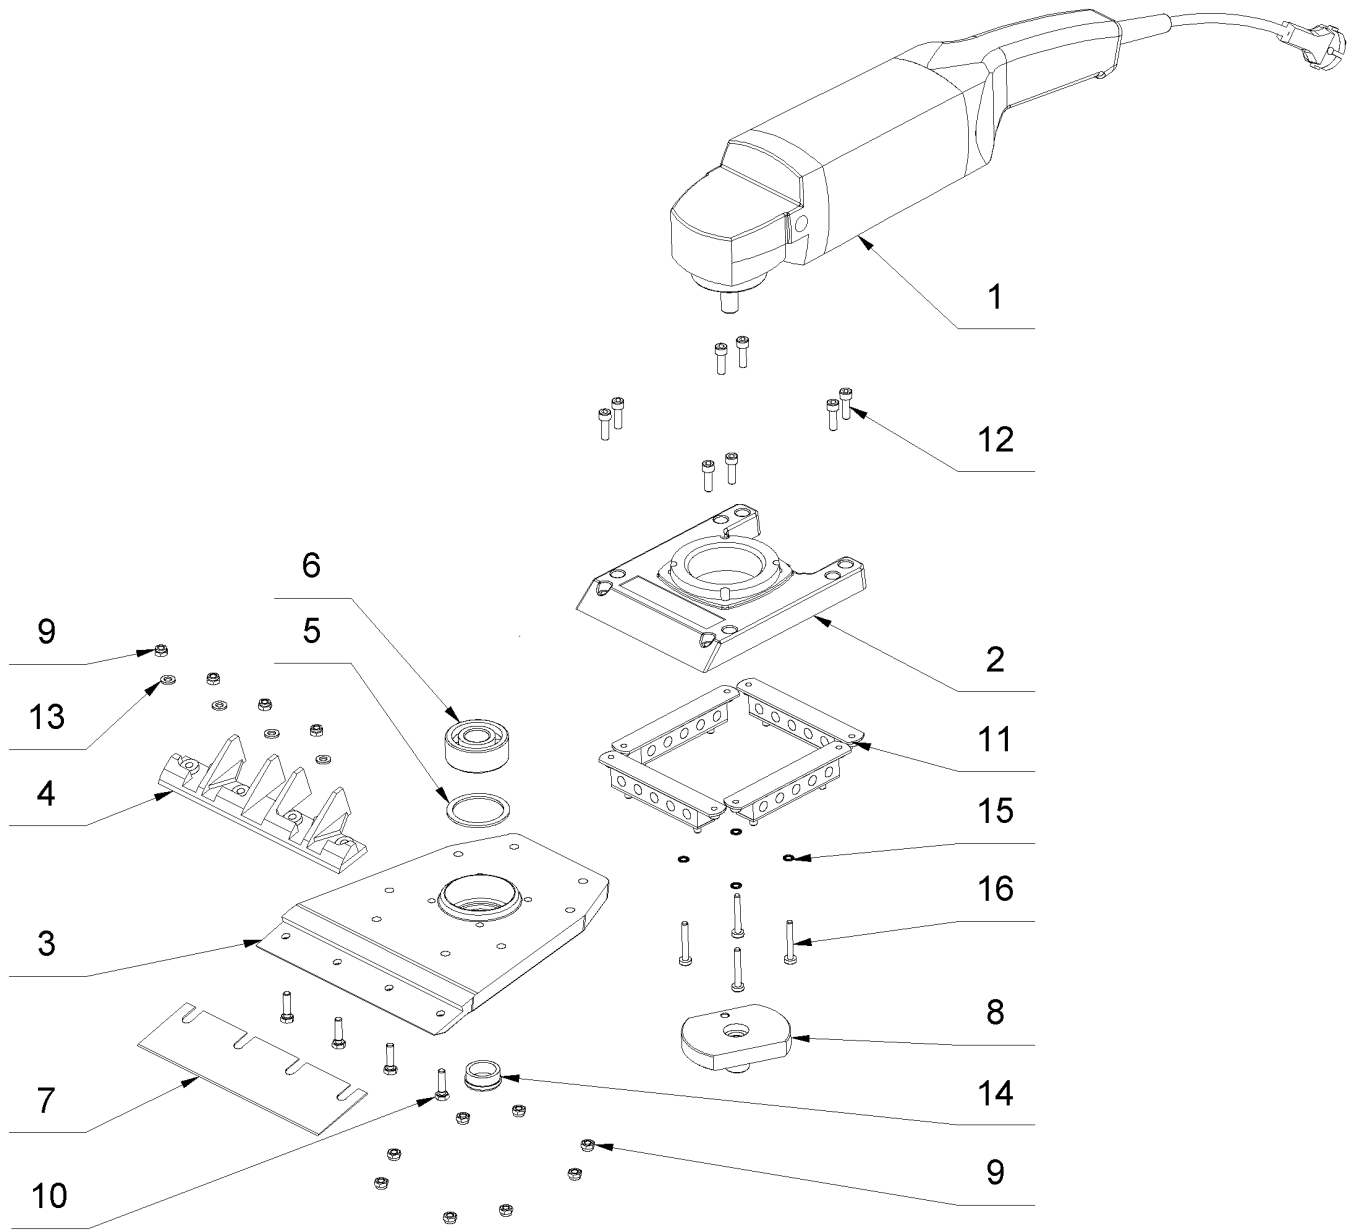

1 Machine

1 Machine

Item no.	Article no.	Description	Quantity
1	015386	Motor/Eco/BS180/HSW5226nolongeravailable	1
2	015414	Bearing plate Eco-Stripper	1
3	015221	Striking foot DURO/ECO/Primo	1
4	036009	Blade holder set ECO	1
5	017657	Shim washer 42x52x2 DIN 988	1
6	014707	Ball-bearing 62304	1
7	013345	Spare blades, 210 x 60 x 1 mm Duro/Vario	1
8	015415	Eccentric disc Eco-Stripper	1
9	014815	Hexagon nut M6 DIN985	12
10	014772	Hexagon head bolt M 6x22 DIN 933	4
11	014931	Rubber Bearing Duro/Eco/Primo-Stripper	4
12	014752	Cylinder head screw M6x20DIN 912 microve	8
13	014827	Washer M6 DIN 125 A	4
14	049282	Stopper Ø25,0 black	1
15	014858	Schnorr washer M5	4
16	014680	Special screw 5x35mm ECO	4
o.Abb.	059185	Plug adapter 2-pole 230V CH T11	1
o.Abb.	073312	Adapter Plug 2-pol.230V SK2 UK/Euro	1