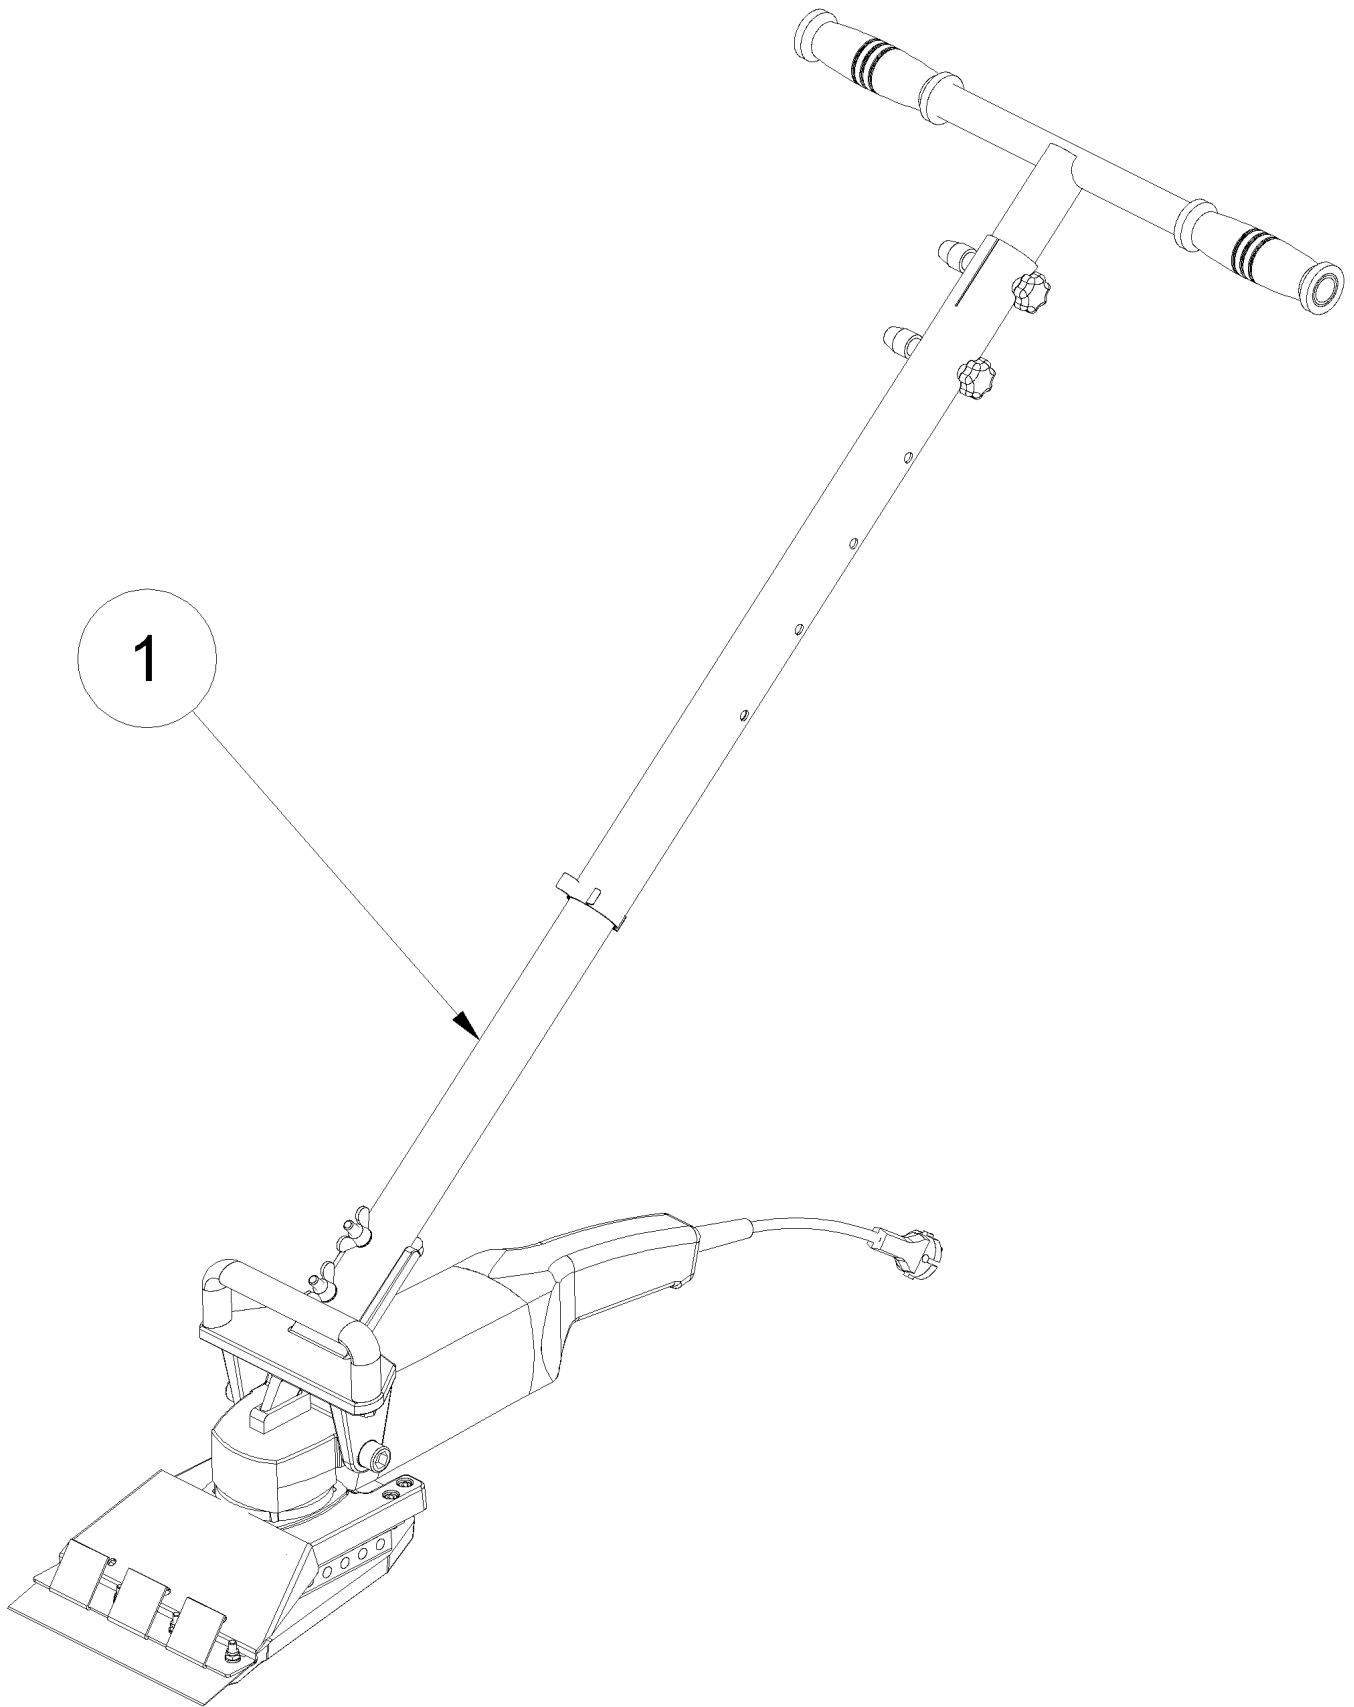

3 Eco-Stripper 230V EU (07/2004-12/2004)

---

3 Eco-Stripper 230V EU (07/2004-12/2004)

Item no.	Article no.	Description
1	03_01_013993	Machine
2	01_05_021263	Tool kit
3	01_06_013993	Accessories