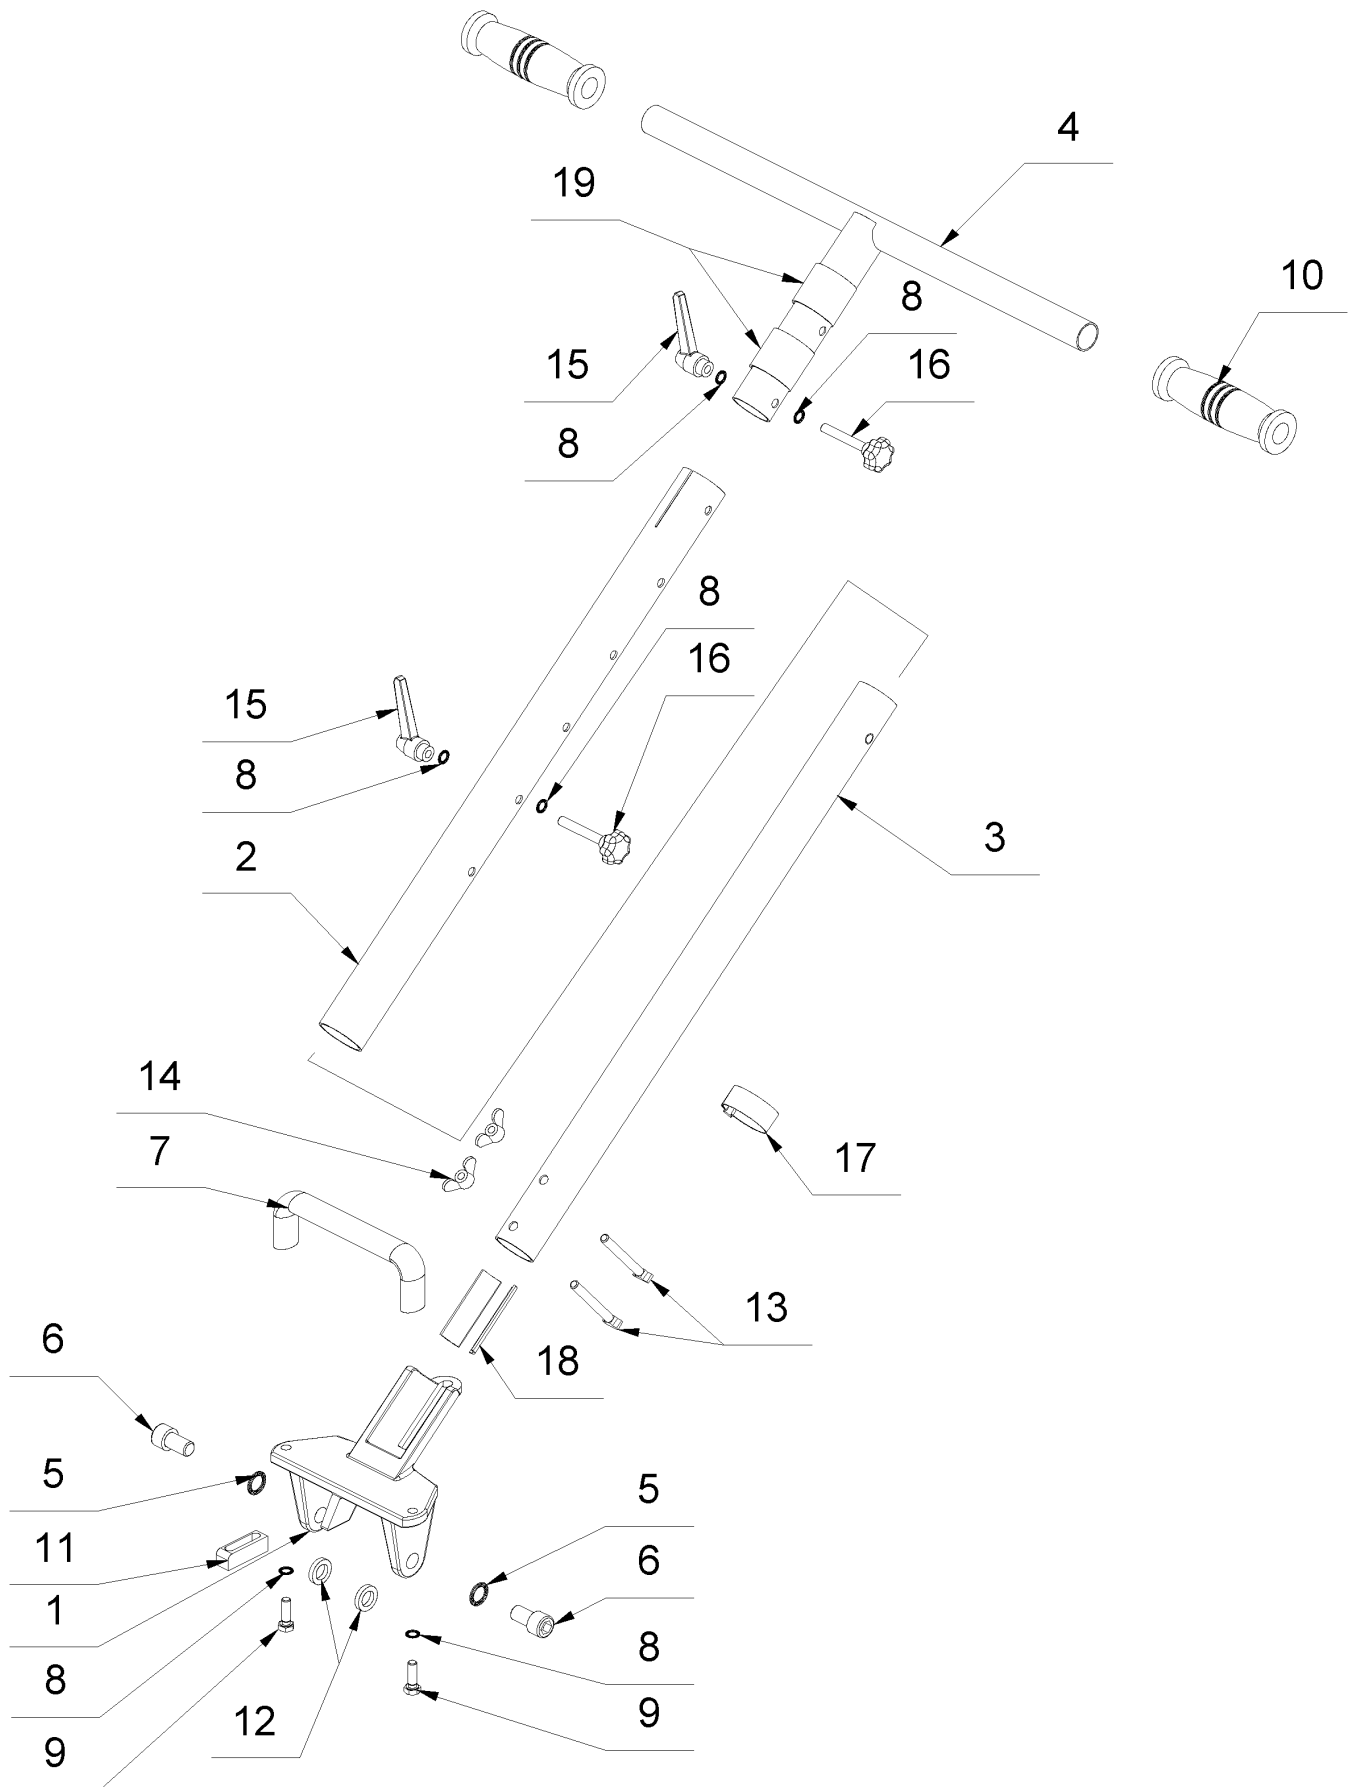

2 Handle

2 Handle

Item no.	Article no.	Description	Quantity
1	015227	Grip Frame DURO	1
2	085139	Handle Tube cpl. Duro 2.0	1
3	015226	Inner tube Duro	1
4	081980	Stiel Primo-Stripper mit T-Griff kpl.	1
5	014863	Schnorr Washer M14	2
6	014745	Cylinder head screw M14x25 DIN 912	2
7	014916	Grip GN565 160mm	1
8	014860	Schnorr Washer M8	6
9	014775	Hexagon bolt M 8x25 DIN 933	2
10	014923	Grip cover/foam	2
11	017954	Fixing device ECO	1
12	015416	Spacer ring 4.5 mm ECO	2
13	014768	T-head bolt M8x70 DIN 186 A	2
14	014824	Wing nut M8 DIN 315	2
15	014877	Clamping lever M8 Duro	2
16	014919	Star grip bolt M8x55	2
17	178579	Velcro cable tie 20cm black	1
18	014932	Rubber sleeve	1
19	017997	Shrink tubing no longer available	2