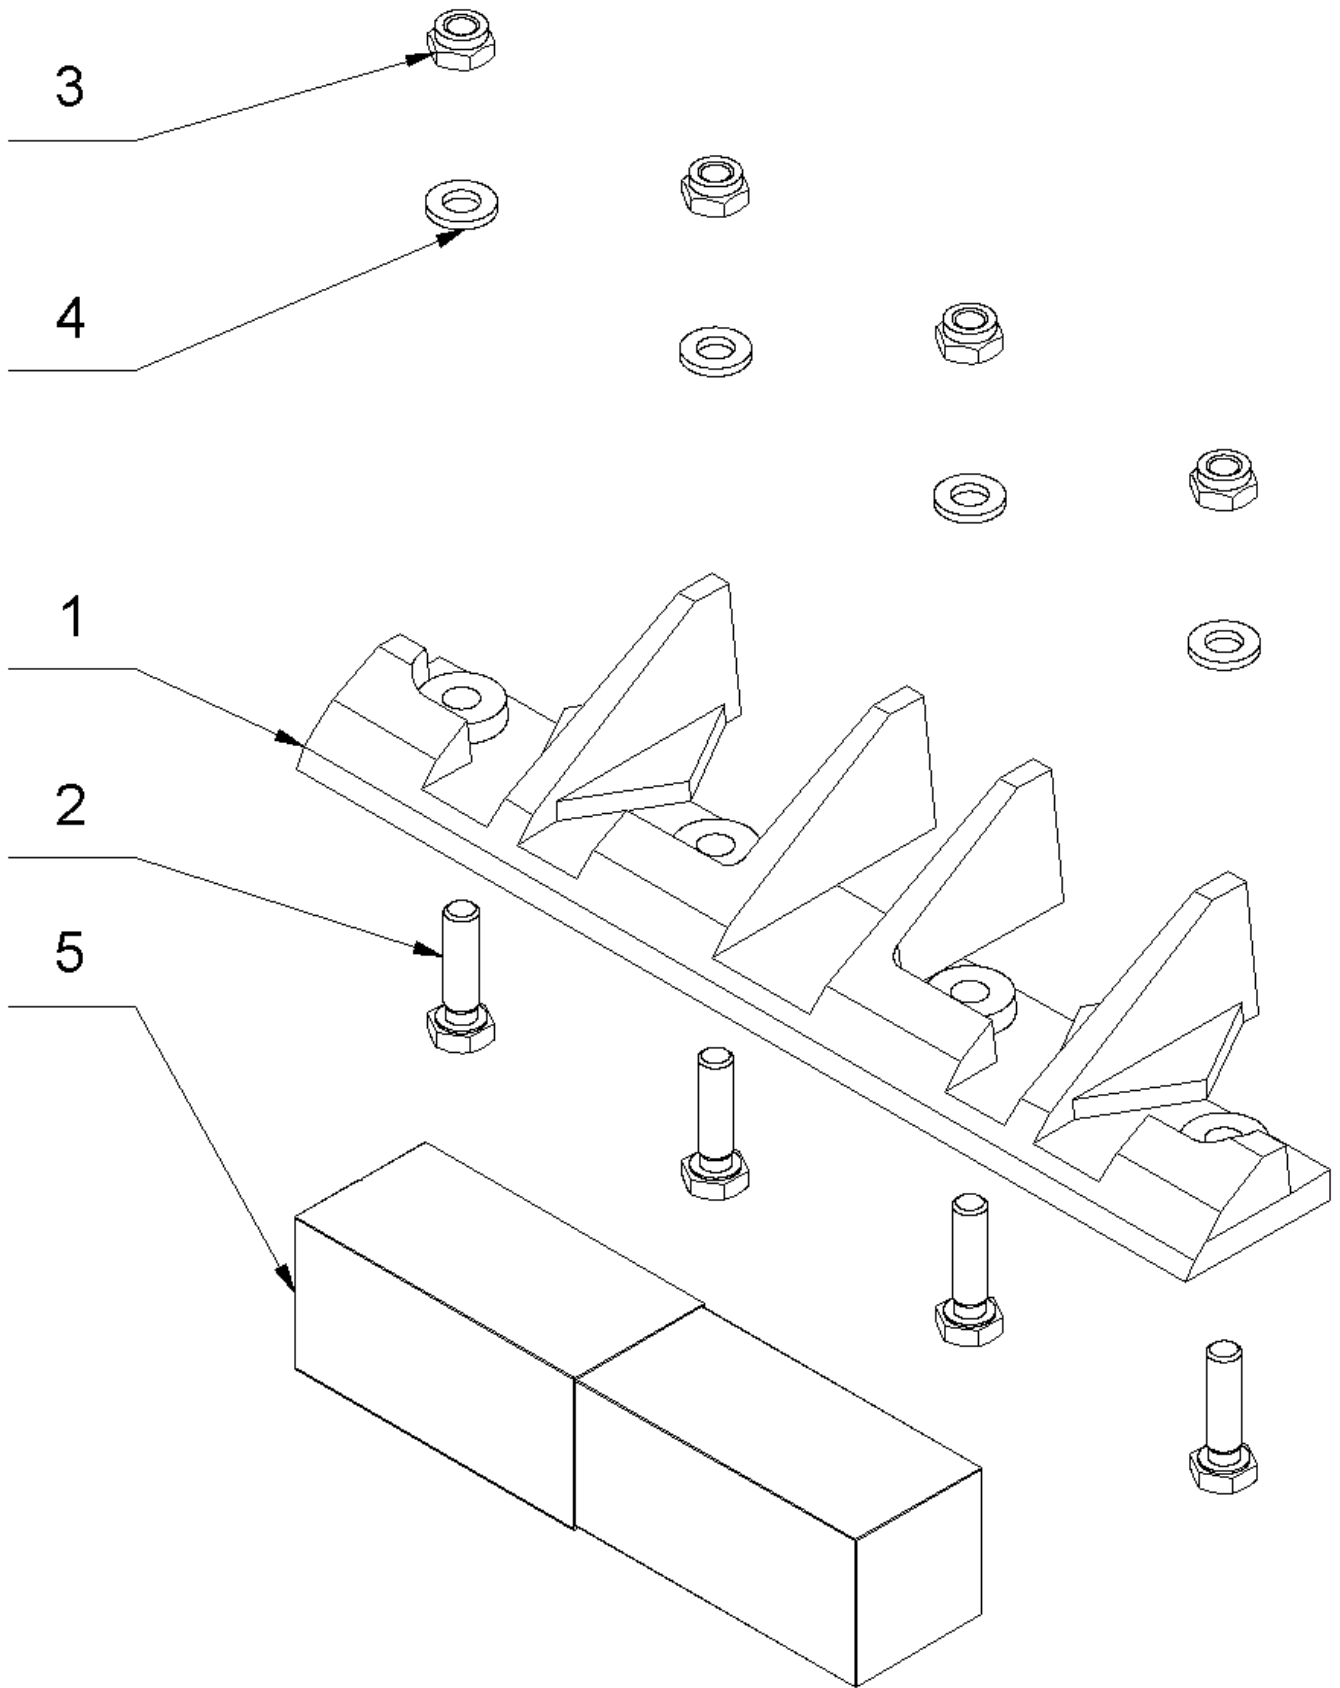

4 Blade holder set ECO

4 Blade holder set ECO

Item no.	Article no.	Description	Quantity
1	015223	Deflector new Duro/Vario/Eco/Primo	1
2	014772	Hexagon head bolt M 6x22 DIN 933	4
3	014815	Hexagon nut M6 DIN985	4
4	014827	Washer M6 DIN 125 A	4
5	014962	Plastic box 30x65 SM1200/SM800/Duro/LS	1