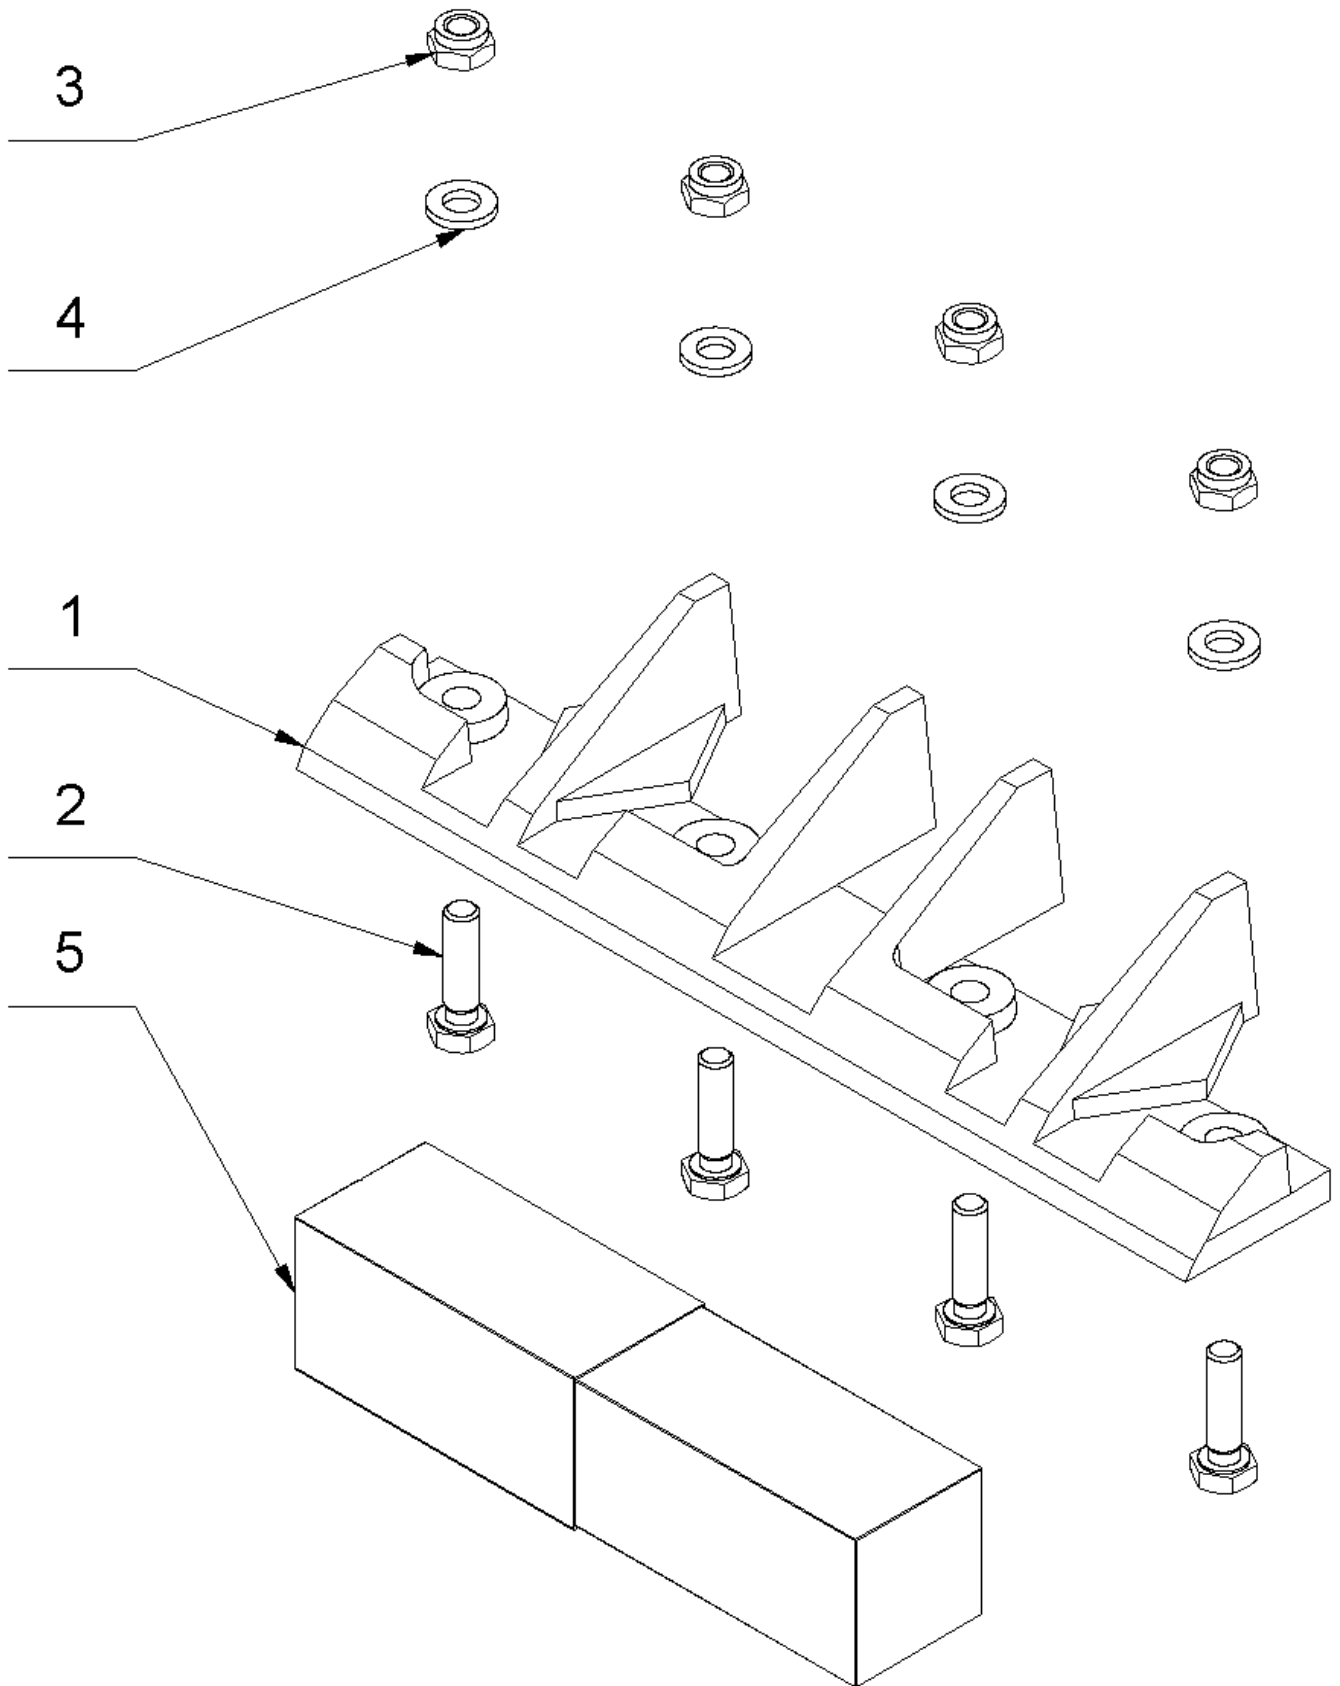

4 Blade holder set ECO

4 Blade holder set ECO

Item no.	Article no.	Description	Quantity
1	015223	Deflector new Duro/Vario/Eco/Primo	1
2	014772	Hexagon head bolt M 6x22 DIN 933	4
3	014815	Hexagon nut M6 DIN985	4
4	014827	Washer M6 DIN 125 A	4
5	014962	Plastic box 30x65 SM1200/SM800/Duro/LS	1