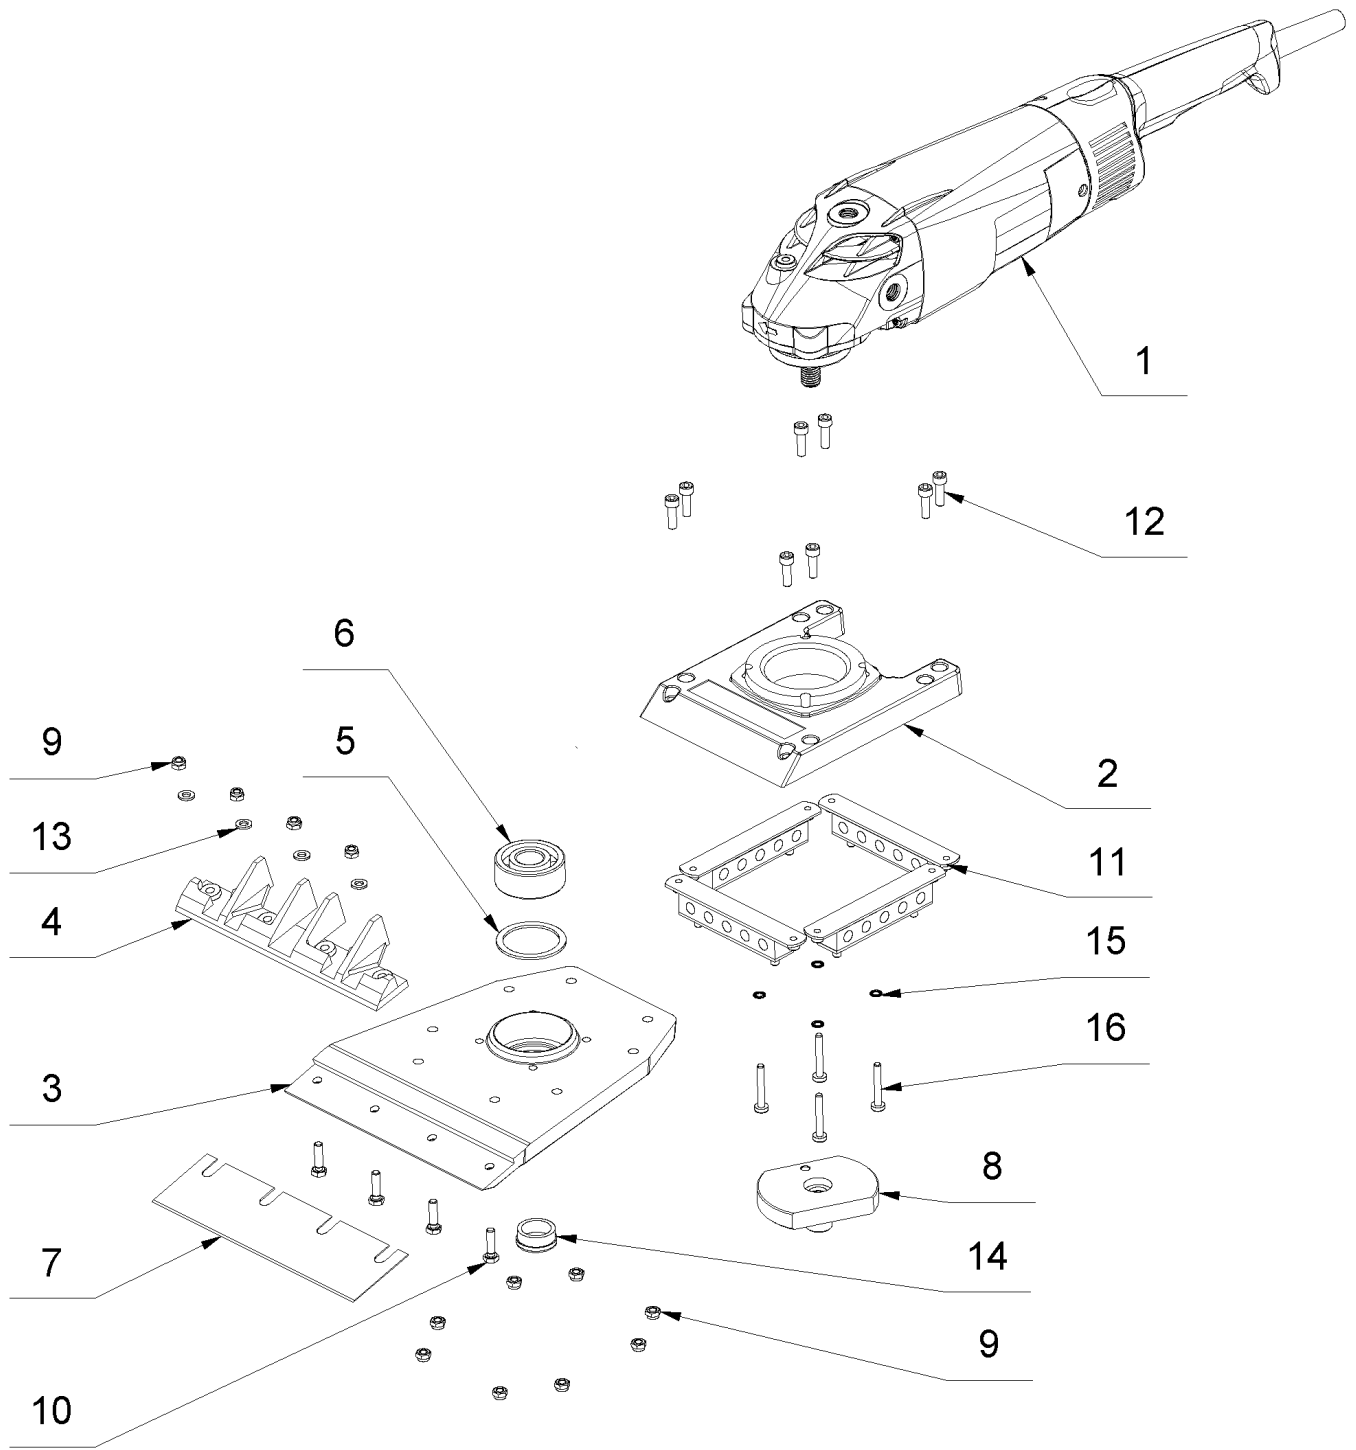

1 Machine

1 Machine

Item no.	Article no.	Description	Quantity
1	054363	Motor Eco-Str. 230V ab 08/09	1
2	054367	Bearing plate Eco-Stripper ab 08/09	1
3	015221	Striking foot DURO/ECO/Primo	1
4	036009	Blade holder set ECO	1
5	017657	Shim washer 42x52x2 DIN 988	1
6	014707	Ball-bearing 62304	1
7	013345	Spare blades, 210 x 60 x 1 mm Duro/Vario	1
8	015415	Eccentric disc Eco-Stripper	1
9	014815	Hexagon nut M6 DIN985	12
10	014772	Hexagon head bolt M 6x22 DIN 933	4
11	014931	Rubber Bearing Duro/Eco/Primo-Stripper	4
12	014752	Cylinder head screw M6x20DIN 912 microve	8
13	014827	Washer M6 DIN 125 A	4
14	049282	Stopper Ø25,0 black	1
15	014858	Schnorr washer M5	4
16	014680	Special screw 5x35mm ECO	4
o.Abb.	059185	Plug adapter 2-pole 230V CH T11	1
o.Abb.	073312	Adapter Plug 2-pol.230V SK2 UK/Euro	1
o.Abb.	015215	Cable 2x1²x4m black w.plug	1
o.Abb.	083110	El.cord 2x1²x4m 230V w.plug CH	1
o.Abb.		Supply cable 2x1²x4m 230V m. Plug UK	1
o.Abb.	042160	Cable 2x2,5²x4m black SEE 15215	1