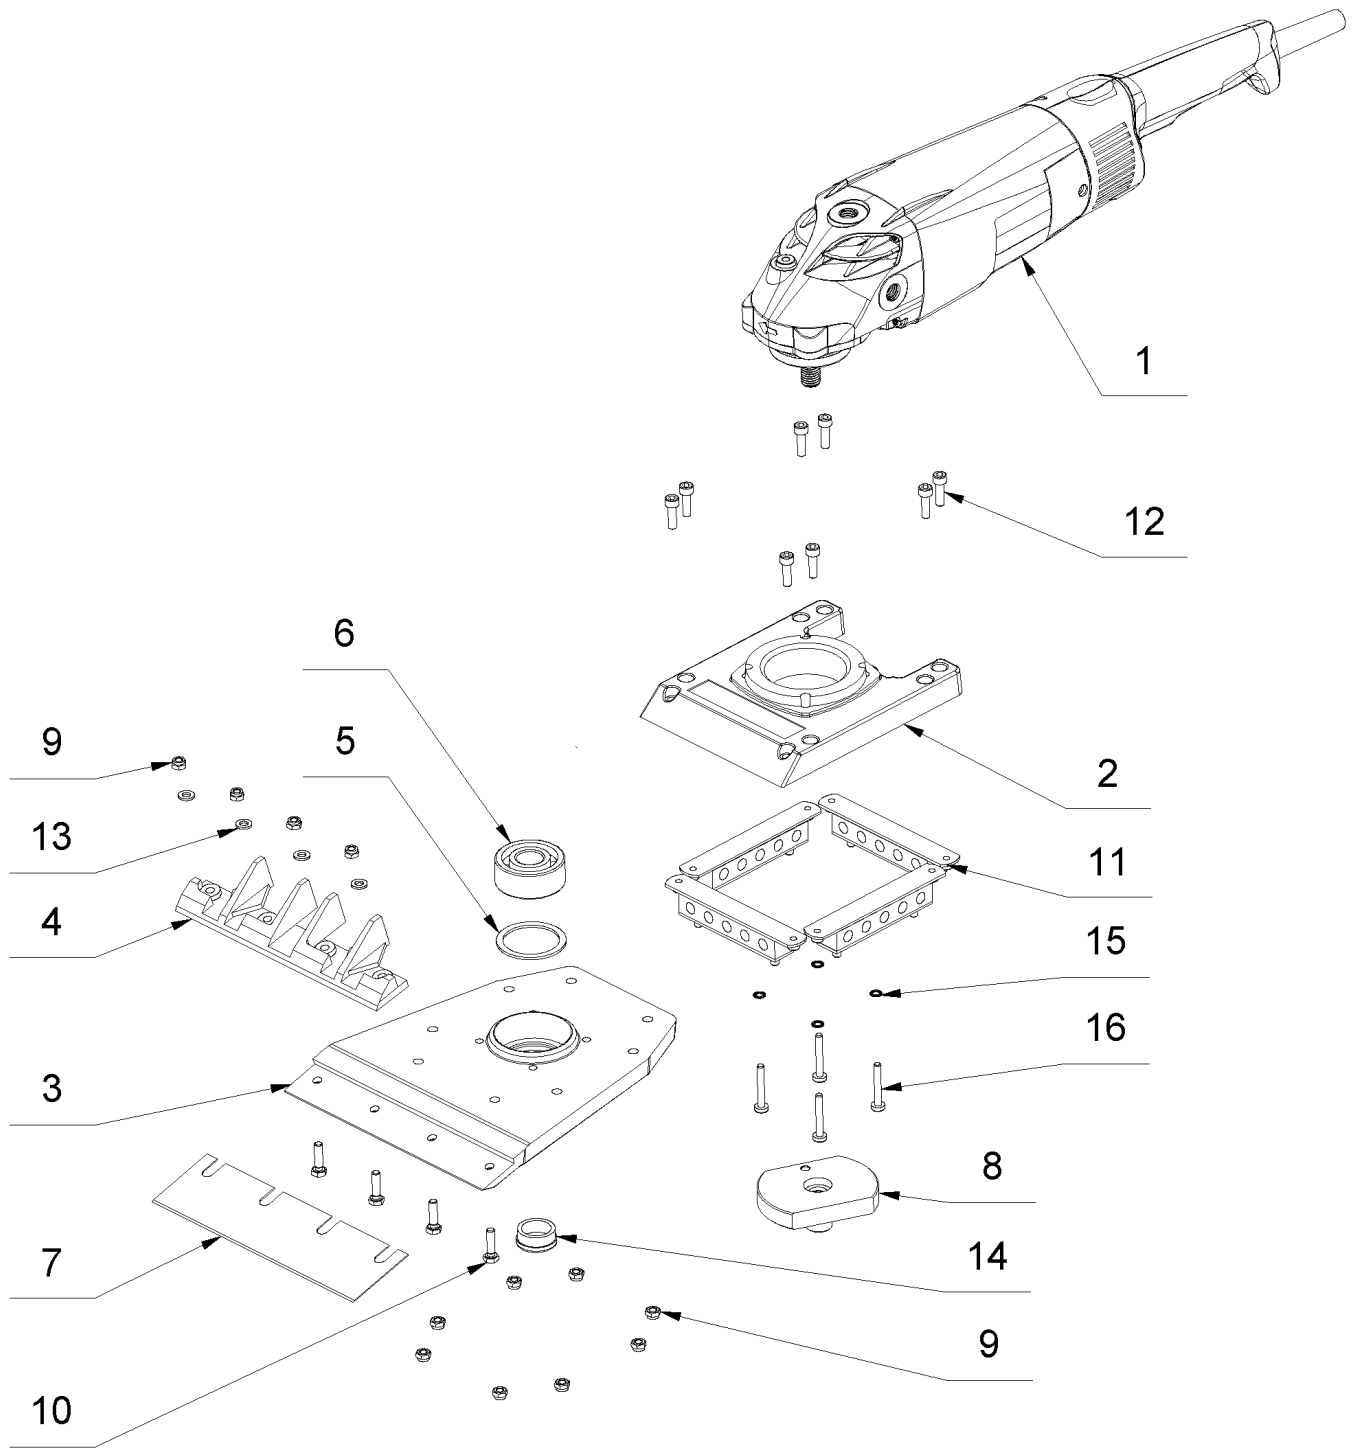

1 Machine

1 Machine

Item no.	Article no.	Description	Quantity
1	054363	Motor Eco-Str. 230V ab 08/09	1
2	054367	Bearing plate Eco-Stripper ab 08/09	1
3	015221	Striking foot DURO/ECO/Primo	1
4	036009	Blade holder set ECO	1
5	017657	Shim washer 42x52x2 DIN 988	1
6	014707	Ball-bearing 62304	1
7	013345	Spare blades, 210 x 60 x 1 mm Duro/Vario	1
8	015415	Eccentric disc Eco-Stripper	1
9	014815	Hexagon nut M6 DIN985	12
10	014772	Hexagon head bolt M 6x22 DIN 933	4
11	014931	Rubber Bearing Duro/Eco/Primo-Stripper	4
12	014752	Cylinder head screw M6x20DIN 912 microve	8
13	014827	Washer M6 DIN 125 A	4
14	049282	Stopper Ø25,0 black	1
15	014858	Schnorr washer M5	4
16	014680	Special screw 5x35mm ECO	4
o.Abb.	059185	Plug adapter 2-pole 230V CH T11	1
o.Abb.	073312	Adapter Plug 2-pol.230V SK2 UK/Euro	1
o.Abb.	015215	Cable 2x1²x4m black w.plug	1
o.Abb.	083110	El.cord 2x1²x4m 230V w.plug CH	1
o.Abb.		Supply cable 4m 230V m. Plug UK	1
o.Abb.	042160	Cable 2x2,5²x4m black SEE 15215	1