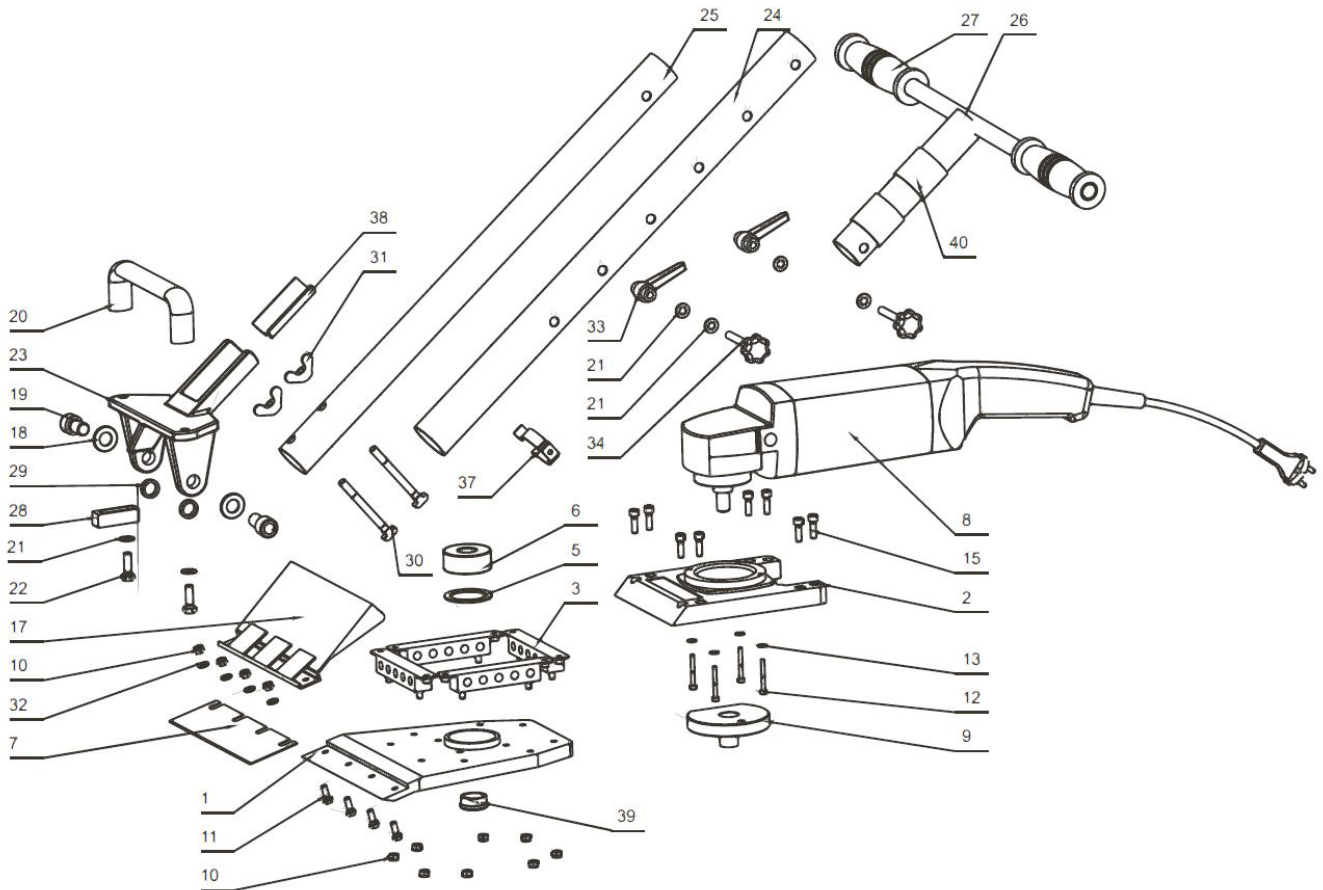

3 Eco-Stripper 230V EU (07/2004-12/2004)

3 Eco-Stripper 230V EU (07/2004-12/2004)

Item no.	Article no.	Description
1	03_01_013993	Machine
2	01_05_021263	Tool kit
3	01_06_013993	Accessories

1 Machine

1 Machine