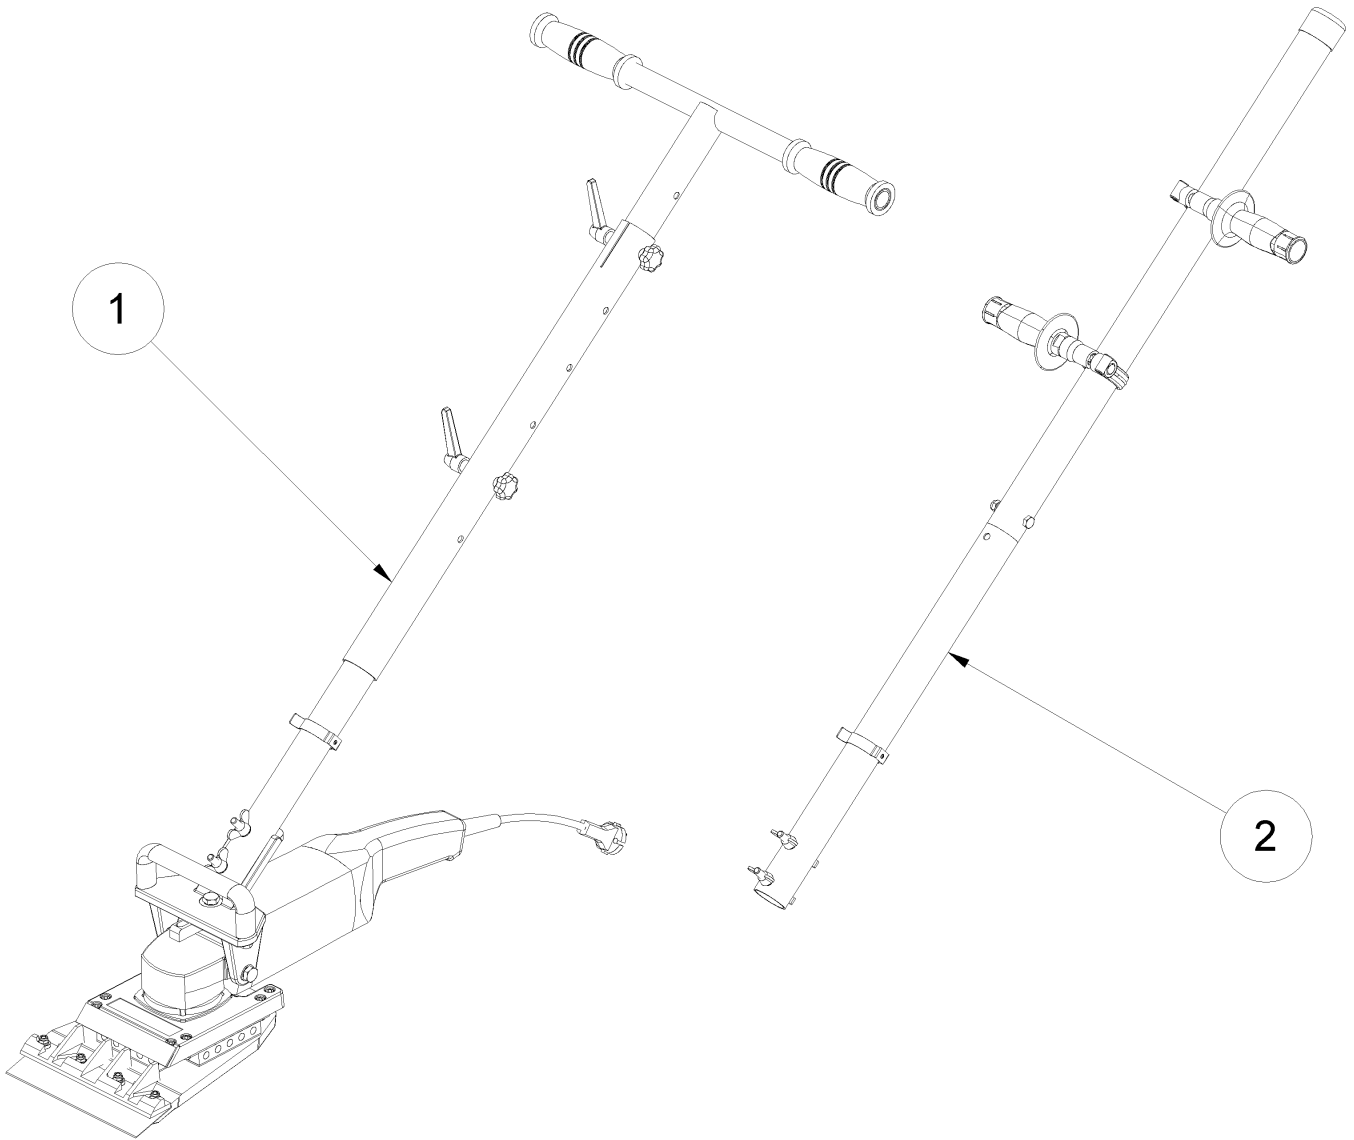

4 Eco-Stripper 230V EU (01/2005-07/2009)

4 Eco-Stripper 230V EU (01/2005-07/2009)

Item no.	Article no.	Description
1	04_01_013993	Machine
2	04_02_013993	Handle
3	04_03_015027	Handle
4	01_05_021263	Tool kit
5	01_06_013993	Accessories