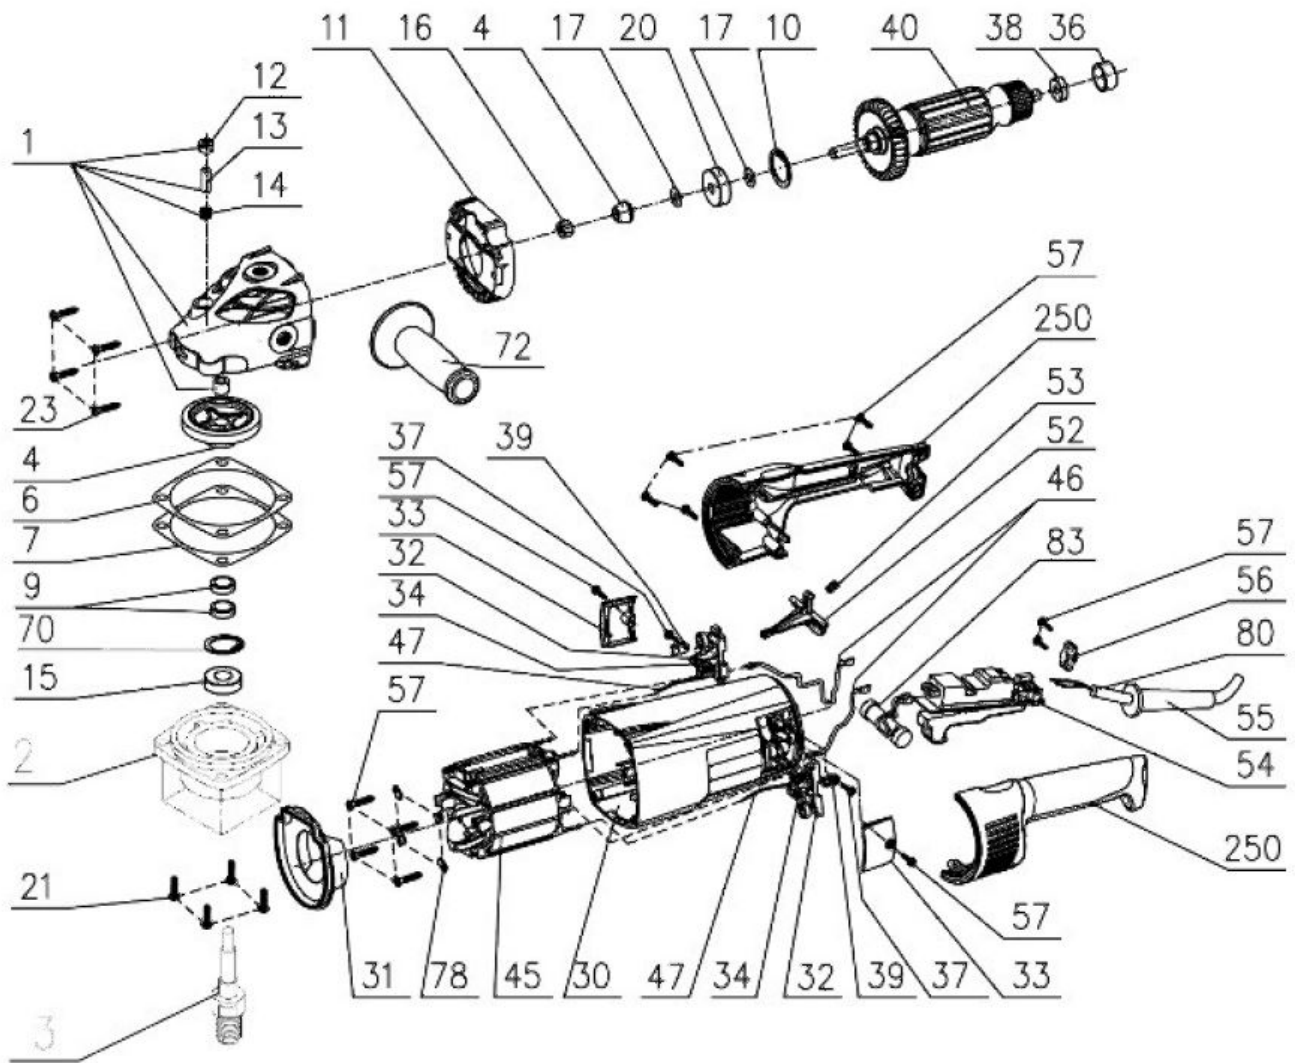

1 Motor Eco-Str. 230V ab 08/09

1 Motor Eco-Str. 230V ab 08/09

Item no.	Article no.	Description	Quantity
1	055346	Gear housing Motor EcoStr.06/09	1
2	055347	Bearing shield Motor EcoStr.08/09	1
3	041566	Spindle BS180 (Perles) from 2004	1
4	072699	ZZZGear Kit Eco Motor	1
6	067671	Washer 0.3 Eco-Motor	2
7	067640	Washer 0.2 Eco-Motor	2
9	072698	Spacer Eco-Motor	2
10	018091	Circlip I35 DIN472	1
11	078189	Rectifier Eco Motor	1
12	080986	Locking button Eco-Motor	0
13	080987	Spring Eco-Motor	0
14	080988	Pin Eco-Motor	0
15	072696	Ball bearing 6003-2RSH/C3 Eco Motor	1
16	080989	Nut Eco-Motor	1
17	079628	Washer Eco-Motor	2
20	055618	Bearing Motor EcoStr.08/09	1
21	079629	Screw 5x6 Eco-Motor	4
23	014680	Special screw 5x35mm ECO	4
30	079420	Housing Eco-Str.ab 06/09	1
31	080990	Baffle plate Eco-Motor	1
32	080991	Coal support 230V Eco-Motor	2
33	080992	Cover Eco-Motor	2
34	055616	Carbon 230V Motor Eco-Str.08/09	1
36	079627	Rubber sleeve Eco-Motor	1
37	080993	Screw Eco-Motor	2
38	017001	Ball Bearing 6000 2RSH	1
39	080995	Holder Eco-Motor	2
40	055617	Armature 230V Motor EcoStr.08/09	1
45	055615	Stator 115/230V Motor EcoStr.08/09	1
46	080996	Wire Eco-Motor	2
47	080997	Wire 45mm Eco-Motor	2
52	060520	Stopper no longer available	1
53	080998	Spring Eco-Motor	1
54	014676	Switch cpl. 230V Eco-Stripper	1