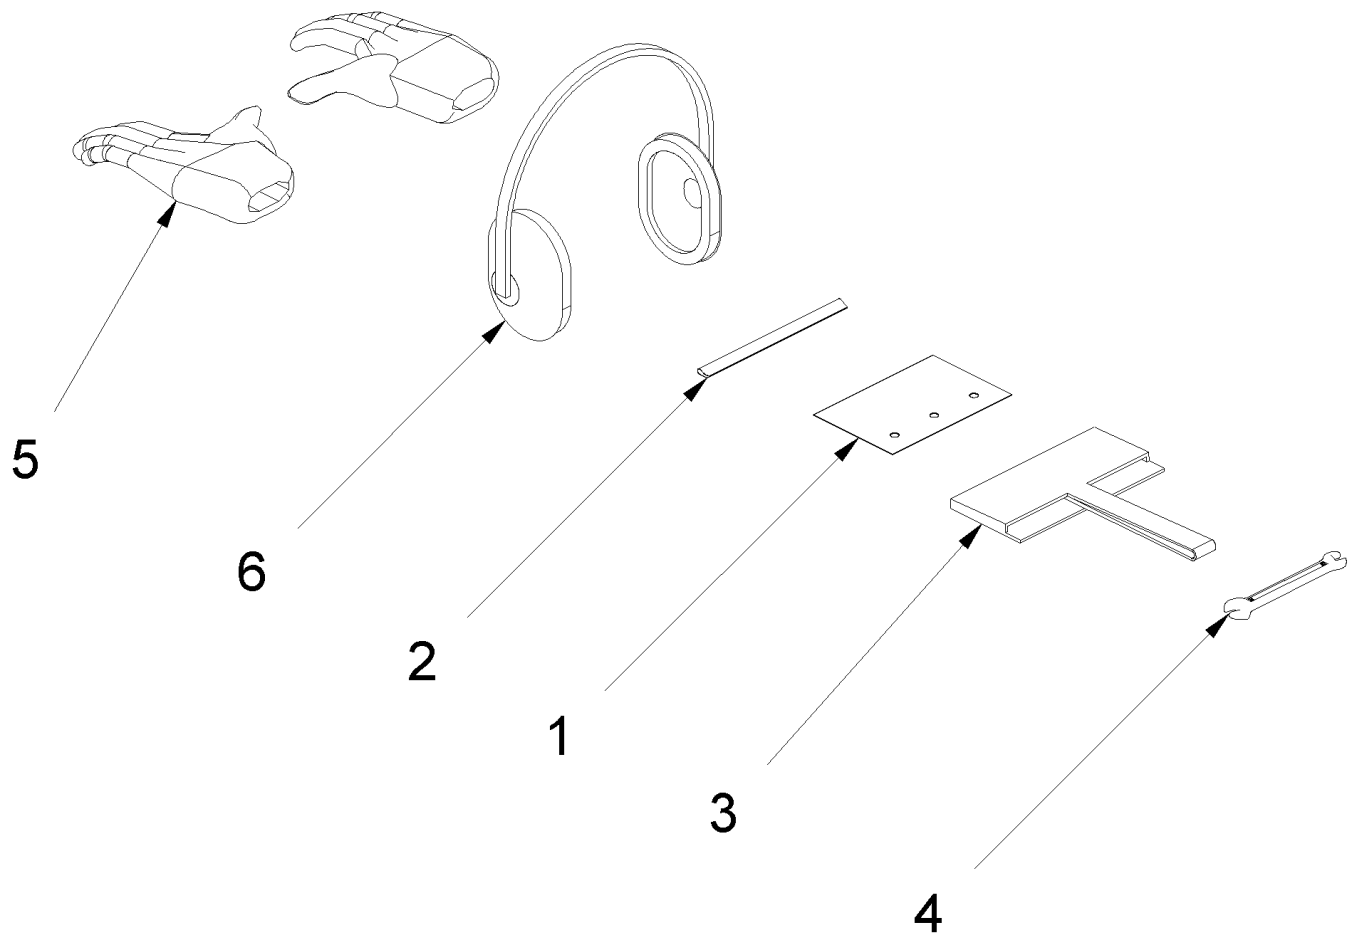

2 Circuit Diagram

2 Circuit Diagram

3 Tool kit

3 Tool kit

Item no.	Article no.	Description
1	013998	Spare blades 120 mm x 1,0 mm
2	015317	Blade protection 135mm
3	033199	Measurer bag Junio
4	017612	Double fork wrench sw10/13 mm
5	015809	Safety gloves 1 pair
6	015315	Hearing protectors