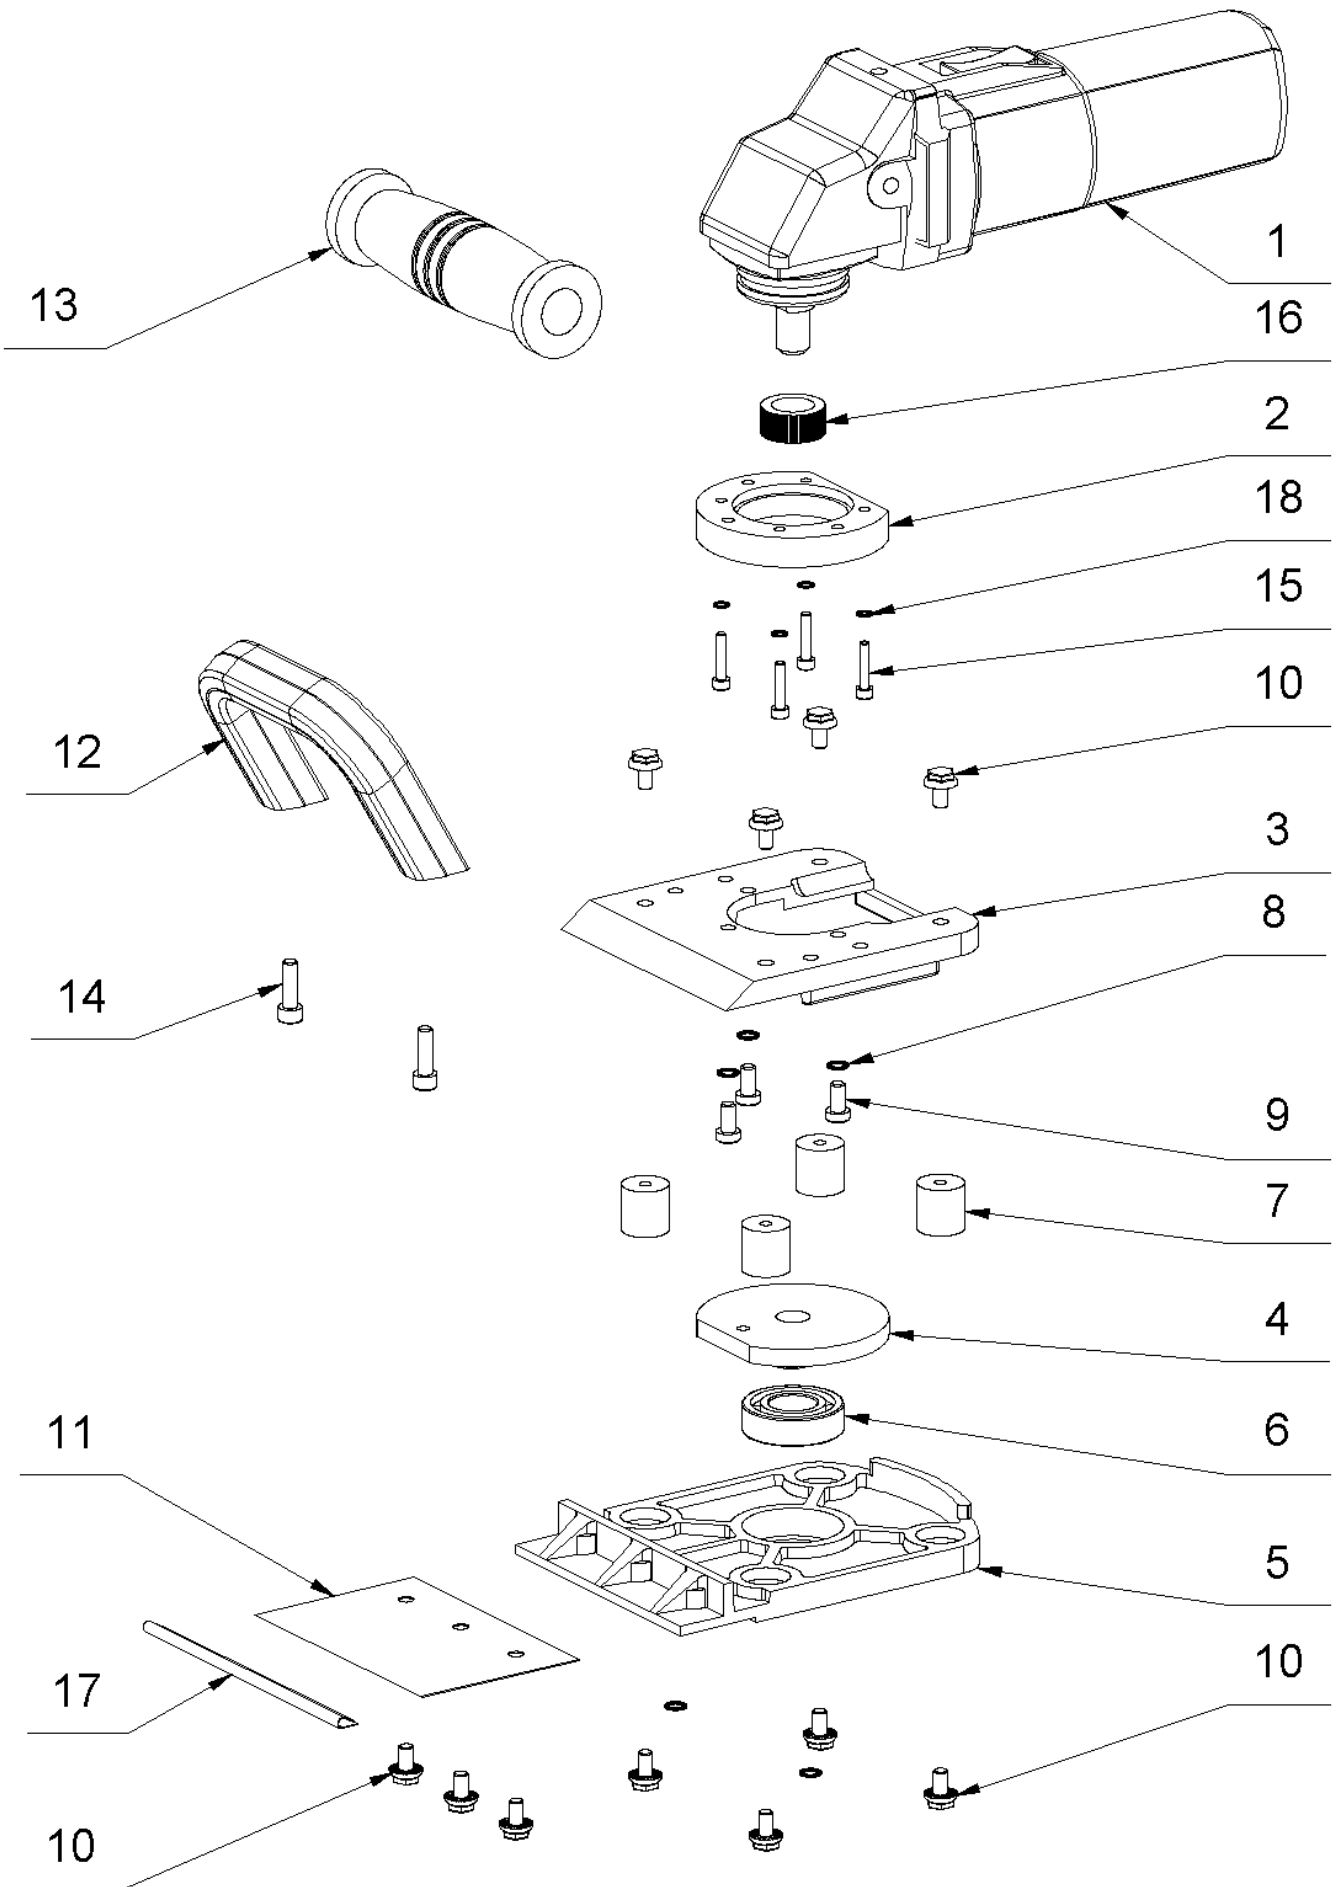

spare parts list Junio-Stripper 230V EU

Table of contents

3 Junio Stripper (001/2003-0815/2006)	3
1 Machine	5
1 Motor 230V see 165921	7
2 Circuit Diagram	10
3 Tool kit	12
4 Accessory	14
4 Junio Stripper (0816/2006 - 04309/2021)	15
1 Machine	17
1 Motor 230V see 165921	19
2 Circuit Diagram	22
3 Tool kit	24
4 Accessory	26
5 Junio Stripper (04310/2021 - heute)	27
1 Machine	29
1 Motor green L125 230V/50-60Hz/1200W	31
2 Machine Special handle	34
1 Motor green L125 230V/50-60Hz/1200W	36
3 Circuit Diagram	39
4 Tool kit	41
5 Accessory	43

3 Junio Stripper (001/2003-0815/2006)

3 Junio Stripper (001/2003-0815/2006)

Item no.	Article no.	Description
1	03_01_016876	Machine
2	01_03_016927	Circuit Diagram
3	01_04_016876	Tool kit
4	01_05_016876	Accessory

1 Machine

1 Machine

Item no.	Article no.	Description	Quantity
1	019532	Motor 230V see 165921	
2	017921	Adapter flange Junio	1
3	017586	Bearing plate new HS 800/Junio	1
4	017884	Excentric plate	1
5	015187	Striking foot Junio	1
6	014703	Ball-bearing 6004	1
7	014929	Rubber bearing Junio Stripper	4
8	014859	Schnorr washer M6	3
9	014728	Cylinder head screw M6x14 DIN 6912	3
10	014747	Safety screw M6x10	11
11	013998	Spare blades 120 mm x 1,0 mm	1
12	017888	Handle Handstripper Junio	1
13	014923	Grip cover/foam	2
14	014752	Cylinder head screw M6x20DIN 912 microve	1
15	017725	Cylinder head screw M4x20 DIN 912	4
16	017949	Knurled bush	1
17	015317	Blade protection 135mm	1
o.Abb.	059185	Plug adapter 2-pole 230V CH T11	1
o.Abb.	073312	Adapter Plug 2-pol.230V SK2 UK/Euro	1
o.Abb.	084419	Plug 3-pole Heavy Duty 10A AUS	1

2 Circuit Diagram

2 Circuit Diagram

3 Tool kit

3 Tool kit

Item no.	Article no.	Description
1	013998	Spare blades 120 mm x 1,0 mm
2	015317	Blade protection 135mm
3	033199	Measurer bag Junio
4	017612	Double fork wrench sw10/13 mm
5	015809	Safety gloves 1 pair
6	015315	Hearing protectors