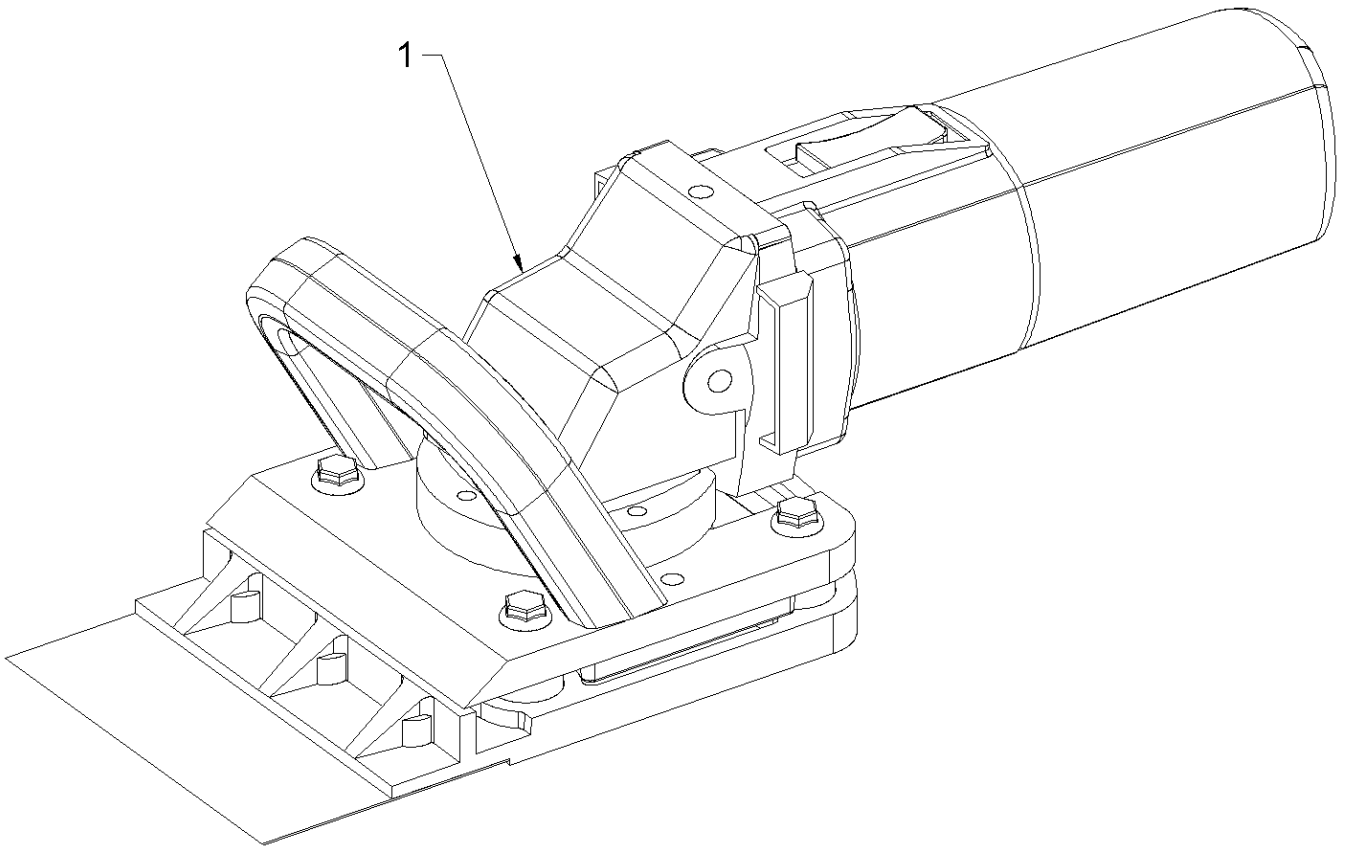

4 Junio Stripper (0816/2006 - 04309/2021)

---

4 Junio Stripper (0816/2006 - 04309/2021)

Item no.	Article no.	Description
1	03_01_016876	Machine
2	01_03_016927	Circuit Diagram
3	01_04_016876	Tool kit
4	01_05_016876	Accessory