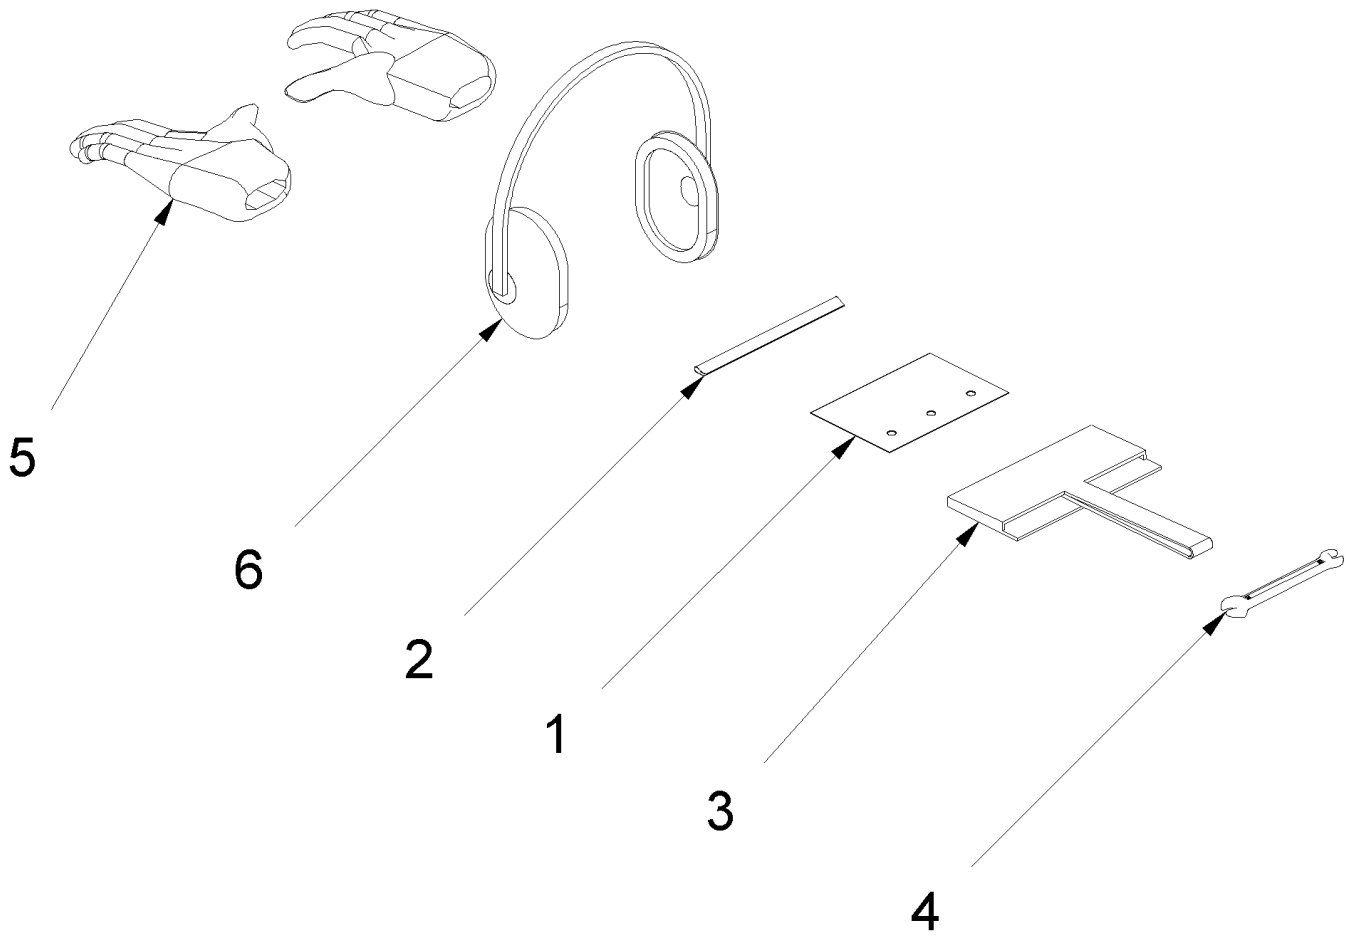

2 Circuit Diagram

2 Circuit Diagram

3 Tool kit

3 Tool kit

Item no.	Article no.	Description
1	013998	Spare blades 120 mm x 1,0 mm
2	015317	Blade protection 135mm
3	033199	Measurer bag Junio
4	017612	Double fork wrench sw10/13 mm
5	015809	Safety gloves 1 pair
6	015315	Hearing protectors