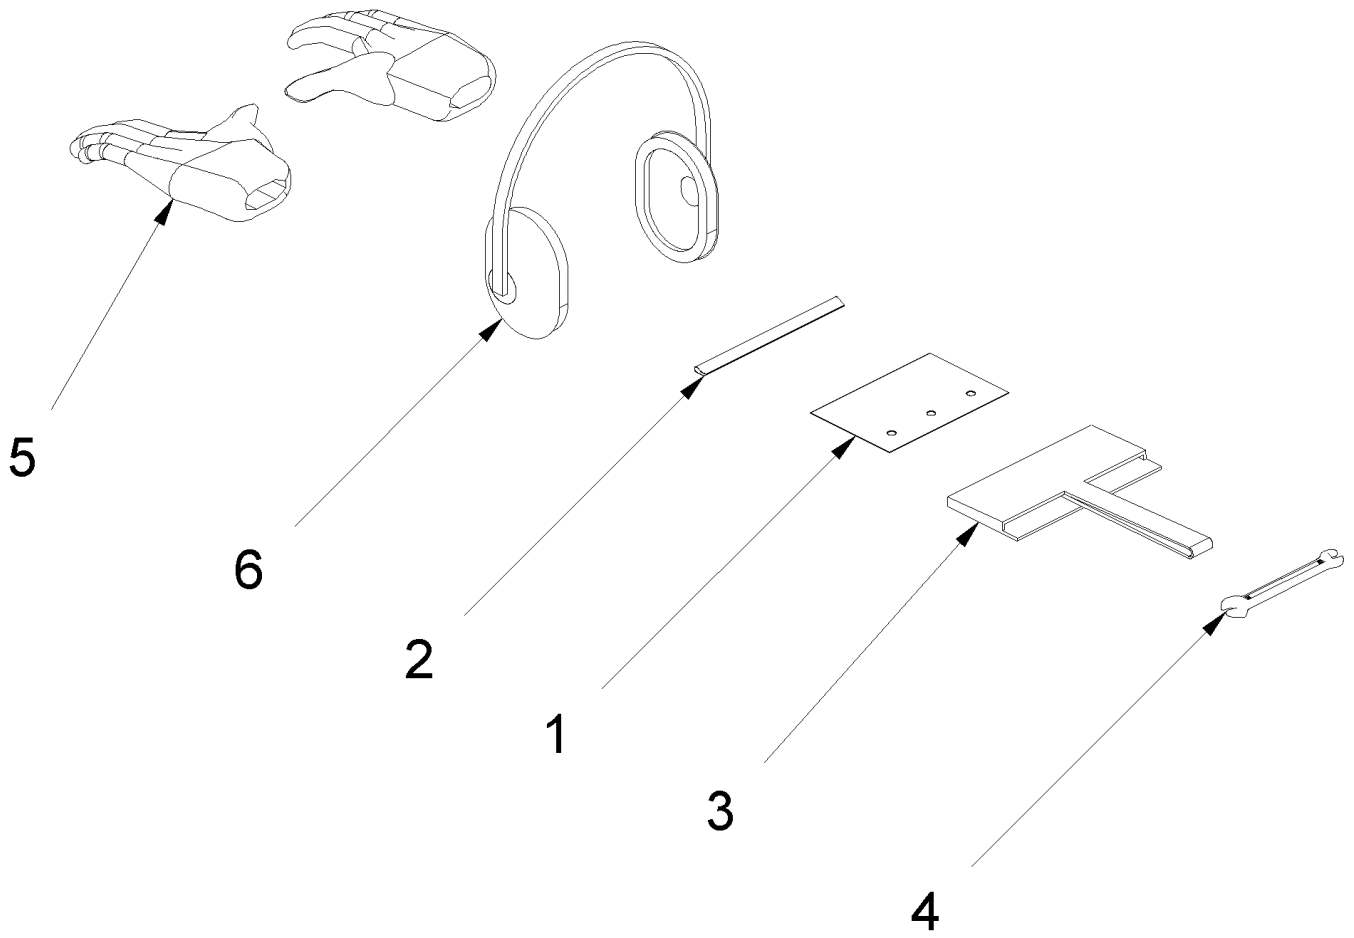

4 Tool kit

---

4 Tool kit

Item no.	Article no.	Description	Quantity
1	013998	Spare blades 120 mm x 1,0 mm	1
2	015317	Blade protection 135mm	1
3	033199	Measurer bag Junio	1
4	017612	Double fork wrench sw10/13 mm	1
5	015809	Safety gloves 1 pair	1
6	015315	Hearing protectors	1
7	017806	Technical instructions Junio Stripper DE	1
8	017805	Technical instructions Junio Stripper So	1