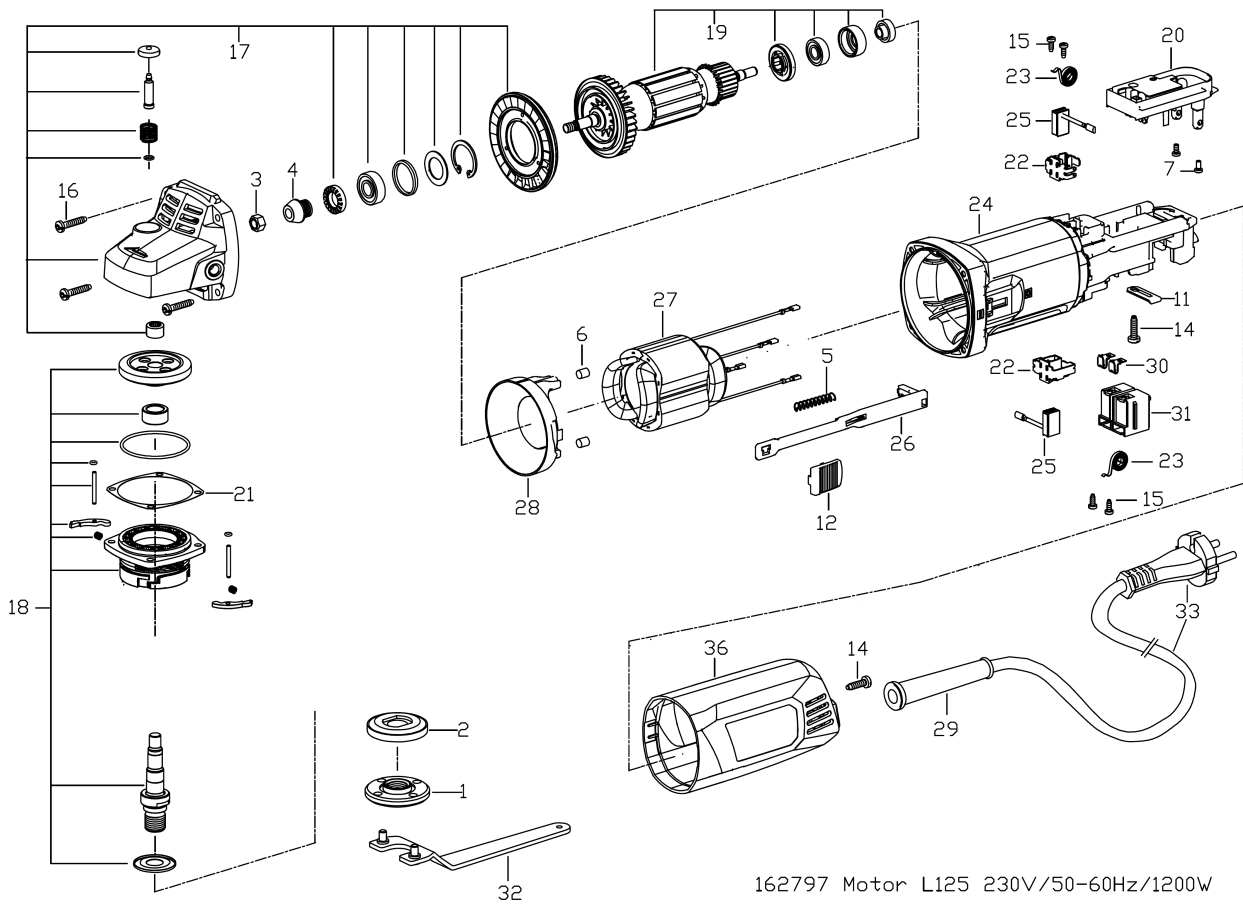

1 Motor green L125 230V/50-60Hz/1200W

162797 Motor L125 230V/50-60Hz/1200W

1 Motor green L125 230V/50-60Hz/1200W

Item no.	Article no.	Description	Quantity
1	015248	Tension nut LS 35 SEE 082245	1
2	159339	Clamping flange L125-18V	1
3		Nut L 10-10 125	1
4	170832	Pinion L 10-10 125	1
5		Spring L 10-10 125	1
6		Rubber damper	2
7		Screw M3x6	2
8	159337	Protection cover Ø125mm L125-18V	1
9		Handle GS-K/II M8	1
10		Screw M4x15	4
11		Cable fixation	1
12	159328	Switch button L125-18V	1
13		Shaft washer	1
14		Screw	2
15		Screw	4
16	159273	Screw ST4 2x22 L125-18V	4
17		Gearbox compl.	1
18	166177	Gear shaft mount. L10-11 125	1
19		Armature compl.	1
20	173976	Elektronic Motor L12-11 125	1
21	166178	Gasket gear shaft L10-11 125	1
22		Carbon holder	2
23		Spring, spiral	2
24		Motor housing	1
25	173047	Seal kit switch cabinet Independence	2
26		Switch rod	1
27		Magnetic field	1
28		Air duct	1
29		Cable protection slot	1
30		Connection terminal	2
31		Switch	1
32		Key, face hole	1
33	015215	Cable 2x1²x4m black w.plug	1
34		Rating plate	1