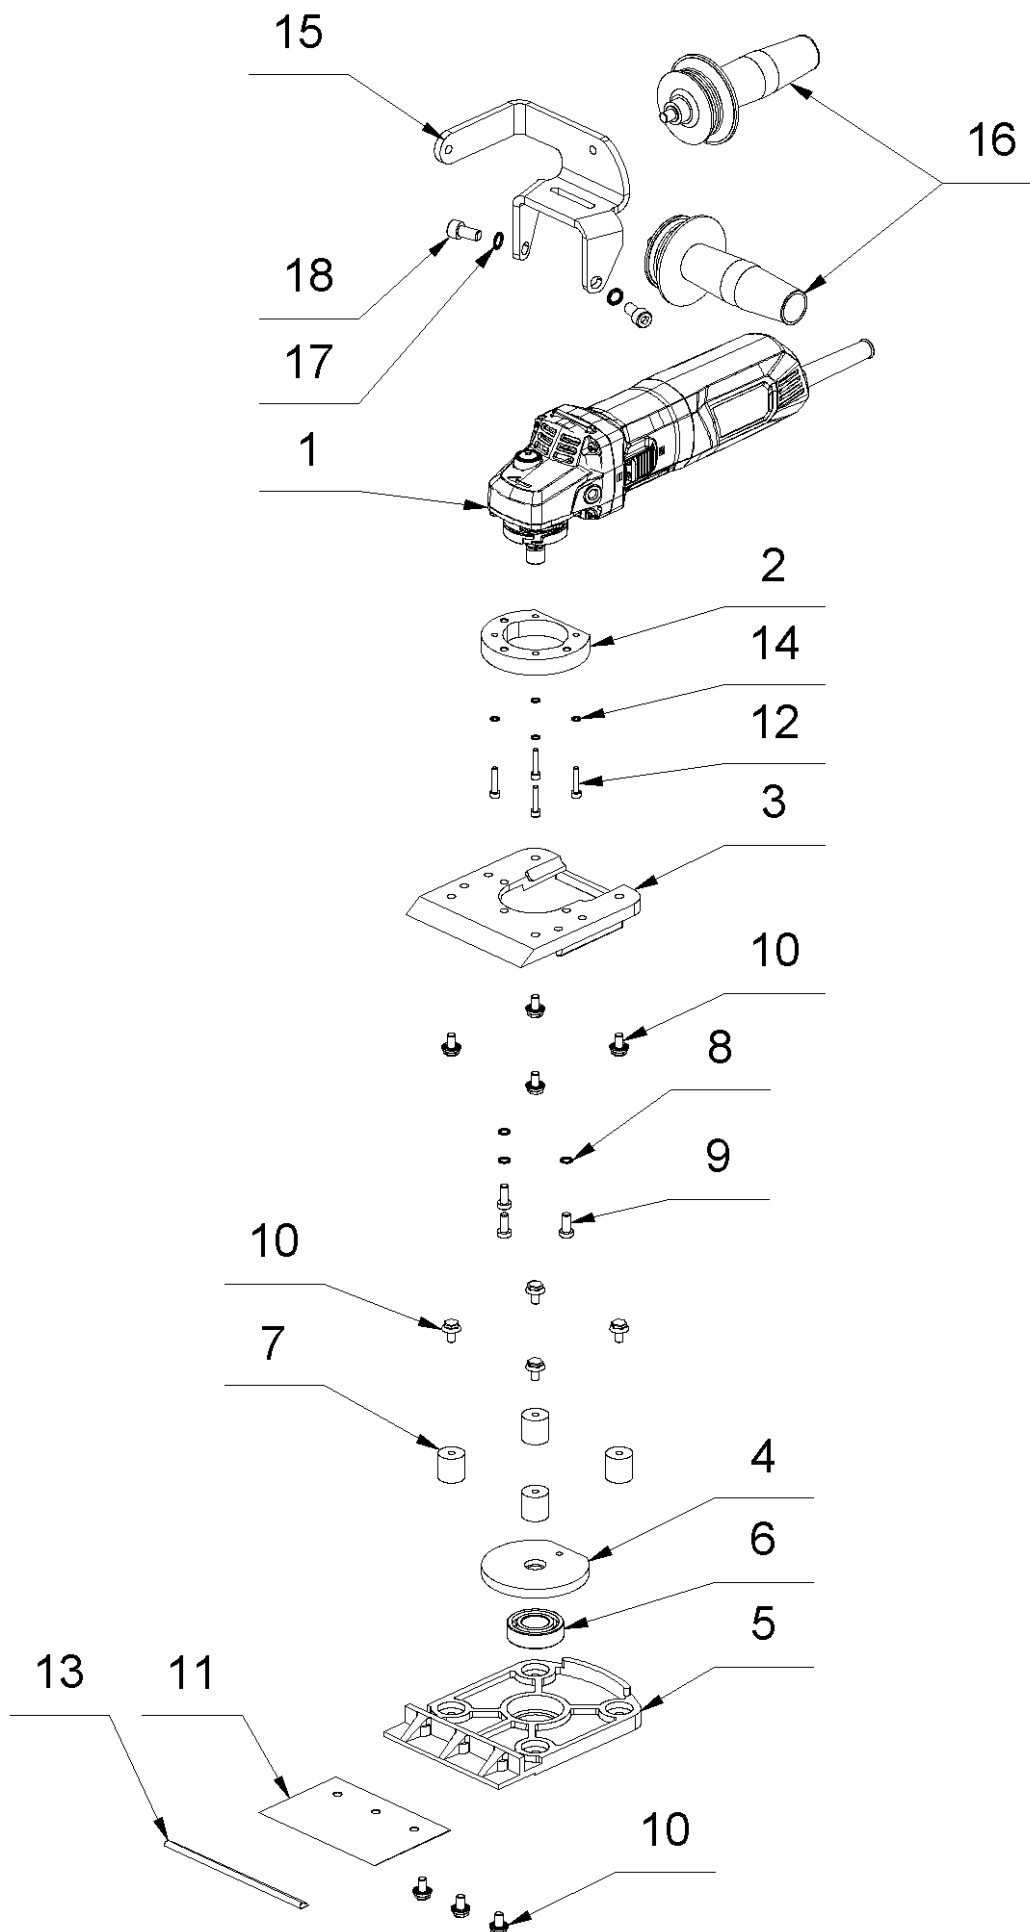

2 Machine Special handle

2 Machine Special handle

Item no.	Article no.	Description	Quantity
1	162797	Motor green L125 230V/50-60Hz/1200W	1
2	010336	Adapterflansch Akku Junio L125-18.0V	1
3	017586	Bearing plate new HS 800/Junio	1
4	010349	Eccentric disc Akku Junio L125-18.0V	1
5	015187	Striking foot Junio	1
6	014703	Ball-bearing 6004	1
7	014929	Rubber bearing Junio Stripper	4
8	014859	Schnorr washer M6	3
9	014728	Cylinder head screw M6x14 DIN 6912	3
10	014747	Safety screw M6x10	11
11	013998	Spare blades 120 mm x 1,0 mm	1
12	017725	Cylinder head screw M4x20 DIN 912	4
13	015317	Blade protection 135mm	1
14	016961	Snorr washer M4	4
15	165100	Handle holder for Junio stripper S005	1
16	081258	Anti-vibration handle, M 8 black	2
17	014860	Schnorr Washer M8	2
18	017651	Cylinder head screw M8x16 DIN 912	2
o.Abb.	059185	Plug adapter 2-pole 230V CH T11	1
o.Abb.	073312	Adapter Plug 2-pol.230V SK2 UK/Euro	1
o.Abb.	084419	Plug 3-pole Heavy Duty 10A AUS	1