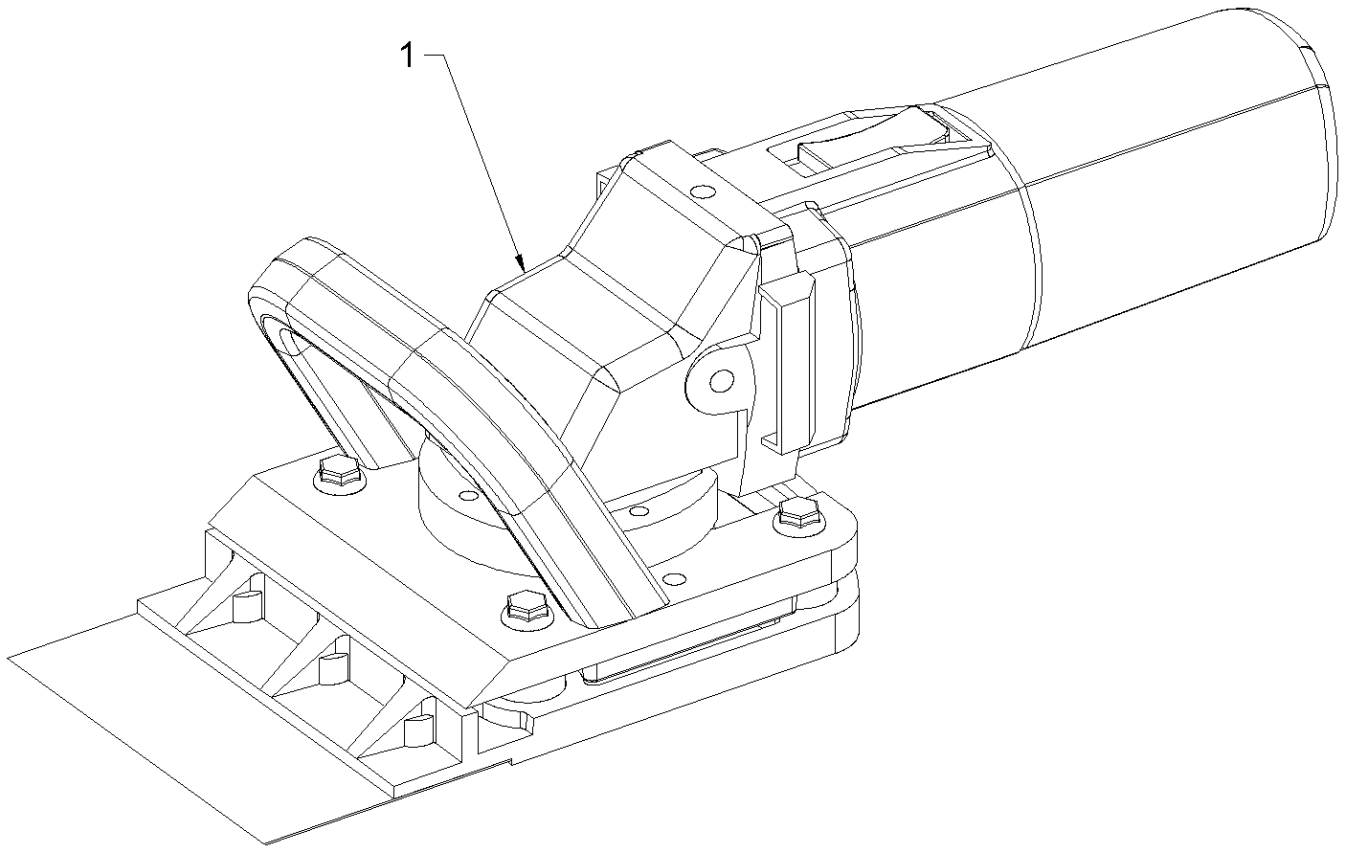

3 Junio Stripper (001/2003-0815/2006)

---

3 Junio Stripper (001/2003-0815/2006)

Item no.	Article no.	Description
1	03_01_016876	Machine
2	01_03_016927	Circuit Diagram
3	01_04_016876	Tool kit
4	01_05_016876	Accessory