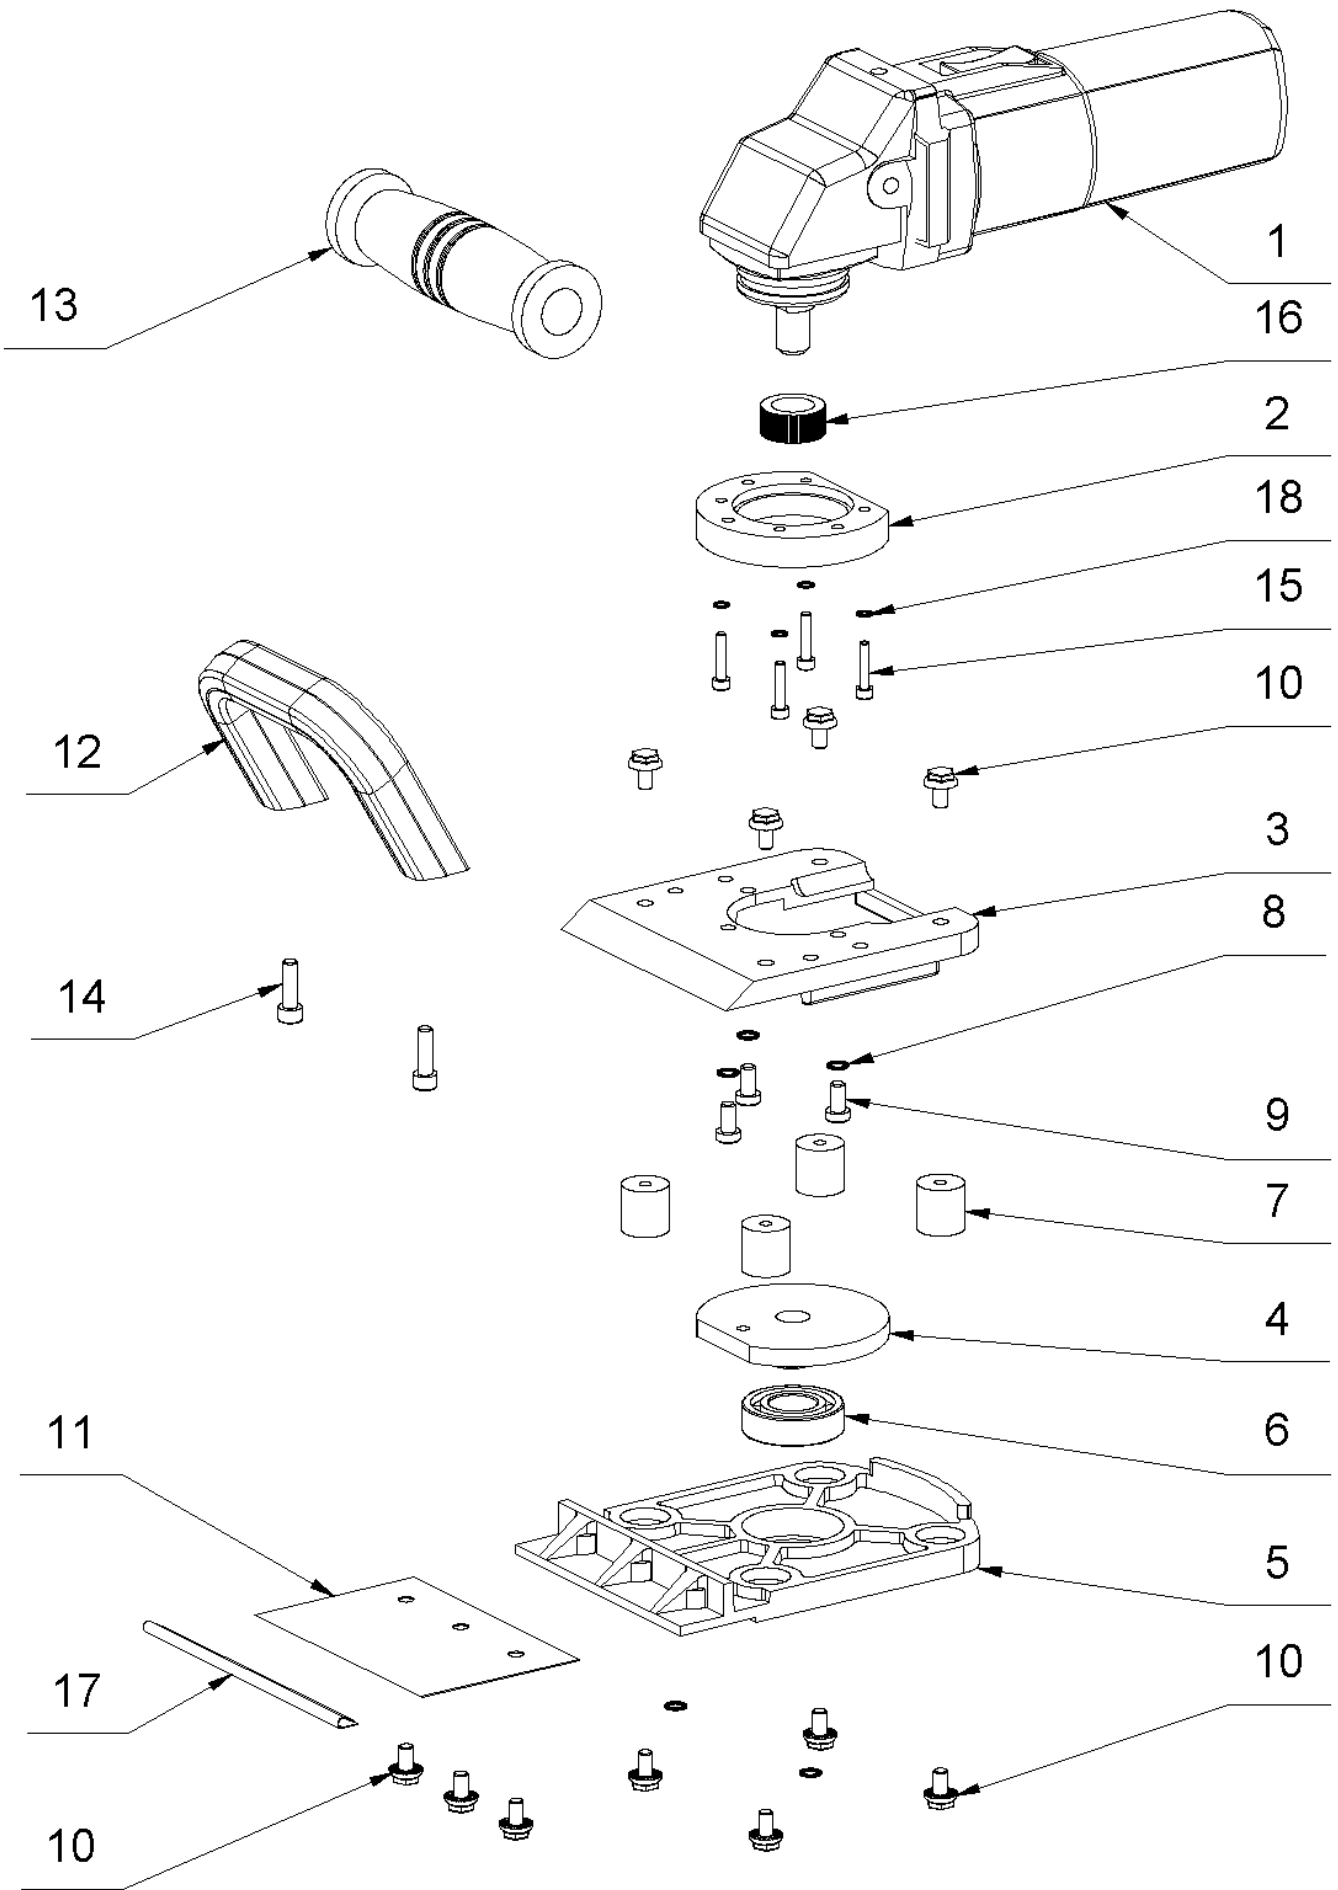

1 Machine

1 Machine

Item no.	Article no.	Description	Quantity
1	019532	Motor 230V see 165921	
2	017921	Adapter flange Junio	1
3	017586	Bearing plate new HS 800/Junio	1
4	017884	Excentric plate	1
5	015187	Striking foot Junio	1
6	014703	Ball-bearing 6004	1
7	014929	Rubber bearing Junio Stripper	4
8	014859	Schnorr washer M6	3
9	014728	Cylinder head screw M6x14 DIN 6912	3
10	014747	Safety screw M6x10	11
11	013998	Spare blades 120 mm x 1,0 mm	1
12	017888	Handle Handstripper Junio	1
13	014923	Grip cover/foam	2
14	014752	Cylinder head screw M6x20DIN 912 microve	1
15	017725	Cylinder head screw M4x20 DIN 912	4
16	017949	Knurled bush	1
17	015317	Blade protection 135mm	1
o.Abb.	059185	Plug adapter 2-pole 230V CH T11	1
o.Abb.	073312	Adapter Plug 2-pol.230V SK2 UK/Euro	1
o.Abb.	084419	Plug 3-pole Heavy Duty 10A AUS	1

2 Circuit Diagram

2 Circuit Diagram

3 Tool kit

3 Tool kit

Item no.	Article no.	Description
1	013998	Spare blades 120 mm x 1,0 mm
2	015317	Blade protection 135mm
3	033199	Measurer bag Junio
4	017612	Double fork wrench sw10/13 mm
5	015809	Safety gloves 1 pair
6	015315	Hearing protectors

1 Machine

1 Machine

Item no.	Article no.	Description	Quantity
1	040994	Motor 230V see 165921	
2	017921	Adapter flange Junio	1
3	017586	Bearing plate new HS 800/Junio	1
4	017884	Excentric plate	1
5	015187	Striking foot Junio	1
6	014703	Ball-bearing 6004	1
7	014929	Rubber bearing Junio Stripper	4
8	014859	Schnorr washer M6	3
9	014728	Cylinder head screw M6x14 DIN 6912	3
10	014747	Safety screw M6x10	11
11	013998	Spare blades 120 mm x 1,0 mm	1
12	017888	Handle Handstripper Junio	1
13	014923	Grip cover/foam	2
14	014752	Cylinder head screw M6x20DIN 912 microve	1
15	017725	Cylinder head screw M4x20 DIN 912	4
16	017949	Knurled bush	1
17	015317	Blade protection 135mm	1
o.Abb.	059185	Plug adapter 2-pole 230V CH T11	1
o.Abb.	073312	Adapter Plug 2-pol.230V SK2 UK/Euro	1
o.Abb.	084419	Plug 3-pole Heavy Duty 10A AUS	1