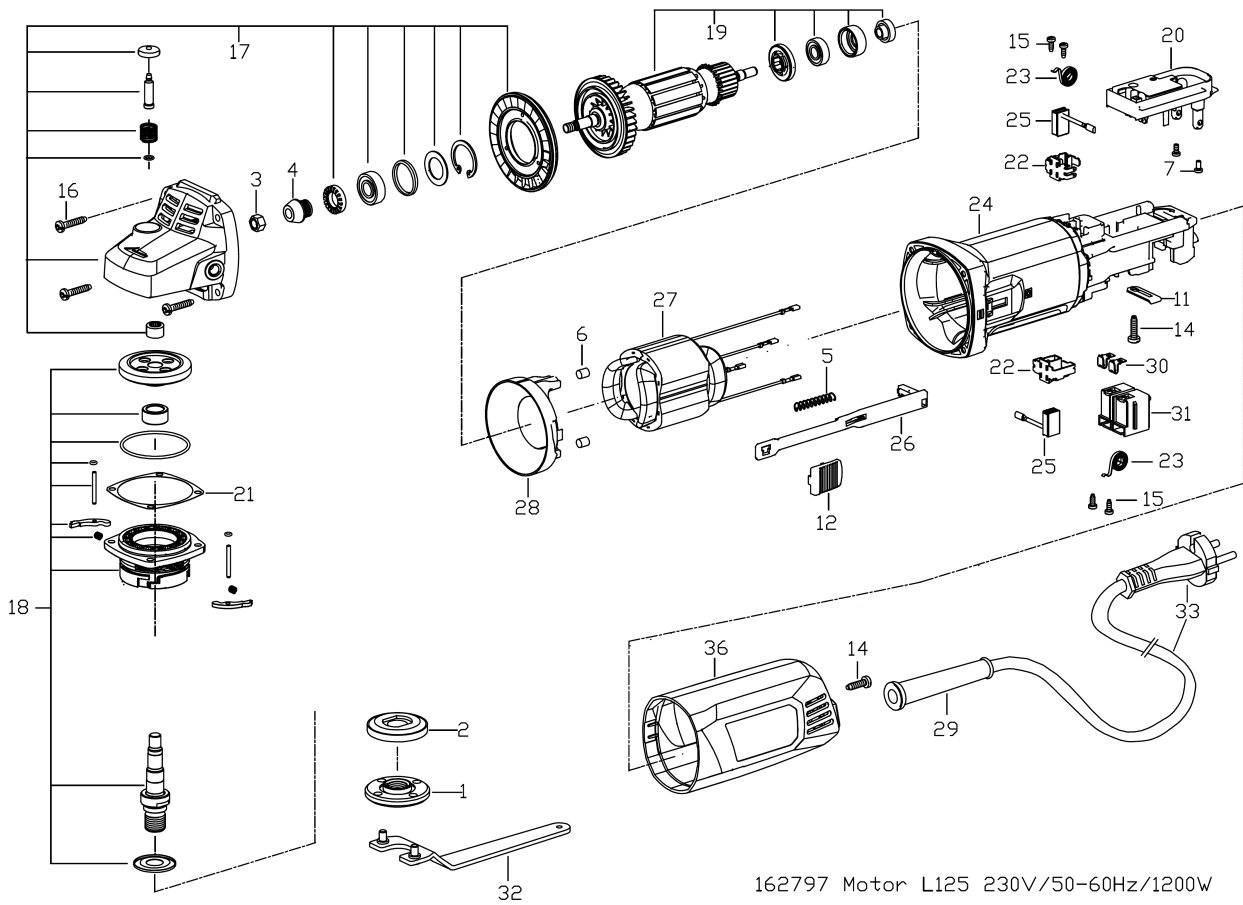

1 Motor green L125 230V/50-60Hz/1200W

162797 Motor L125 230V/50-60Hz/1200W

1 Motor green L125 230V/50-60Hz/1200W

Item no.	Article no.	Description	Quantity
1	015248	Tension nut LS 35 SEE 082245	1
2	159339	Clamping flange L125-18V	1
3		Nut L 10-10 125	1
4	170832	Pinion L 10-10 125	1
5		Spring L 10-10 125	1
6		Rubber damper	2
7		Screw M3x6	2
8	159337	Protection cover Ø125mm L125-18V	1
9		Handle GS-K/II M8	1
10		Screw M4x15	4
11		Cable fixation	1
12	159328	Switch button L125-18V	1
13		Shaft washer	1
14		Screw	2
15		Screw	4
16	159273	Screw ST4 2x22 L125-18V	4
17		Gearbox compl.	1
18	166177	Gear shaft mount. L10-11 125	1
19		Armature compl.	1
20	173976	Elektronic Motor L12-11 125	1
21	166178	Gasket gear shaft L10-11 125	1
22		Carbon holder	2
23		Spring, spiral	2
24		Motor housing	1
25	173047	Seal kit switch cabinet Independence	2
26		Switch rod	1
27		Magnetic field	1
28		Air duct	1
29		Cable protection slot	1
30		Connection terminal	2
31		Switch	1
32		Key, face hole	1
33	173417	Connection cable motor L125 H07 RN-F	1
34		Rating plate	1