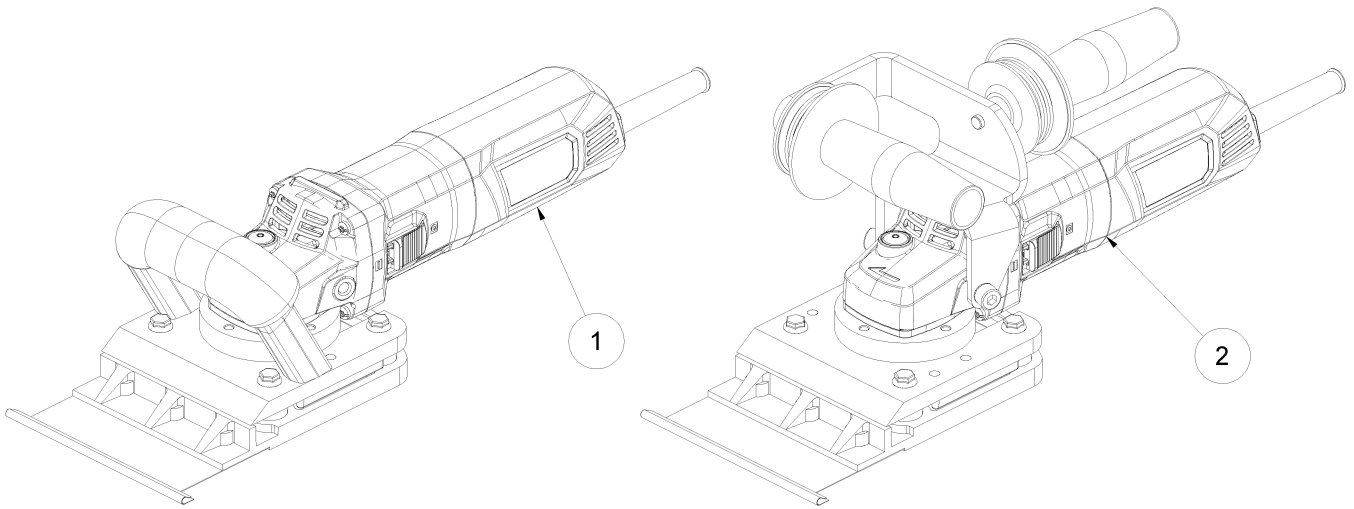

5 Junio Stripper (04310/2021 - heute)

---

5 Junio Stripper (04310/2021 - heute)

Item no.	Article no.	Description
1	05_01_016876	Machine
2	05_01_016152	Machine Special handle
3	01_03_016927	Circuit Diagram
4	01_04_016876	Tool kit
5	01_05_016876	Accessory