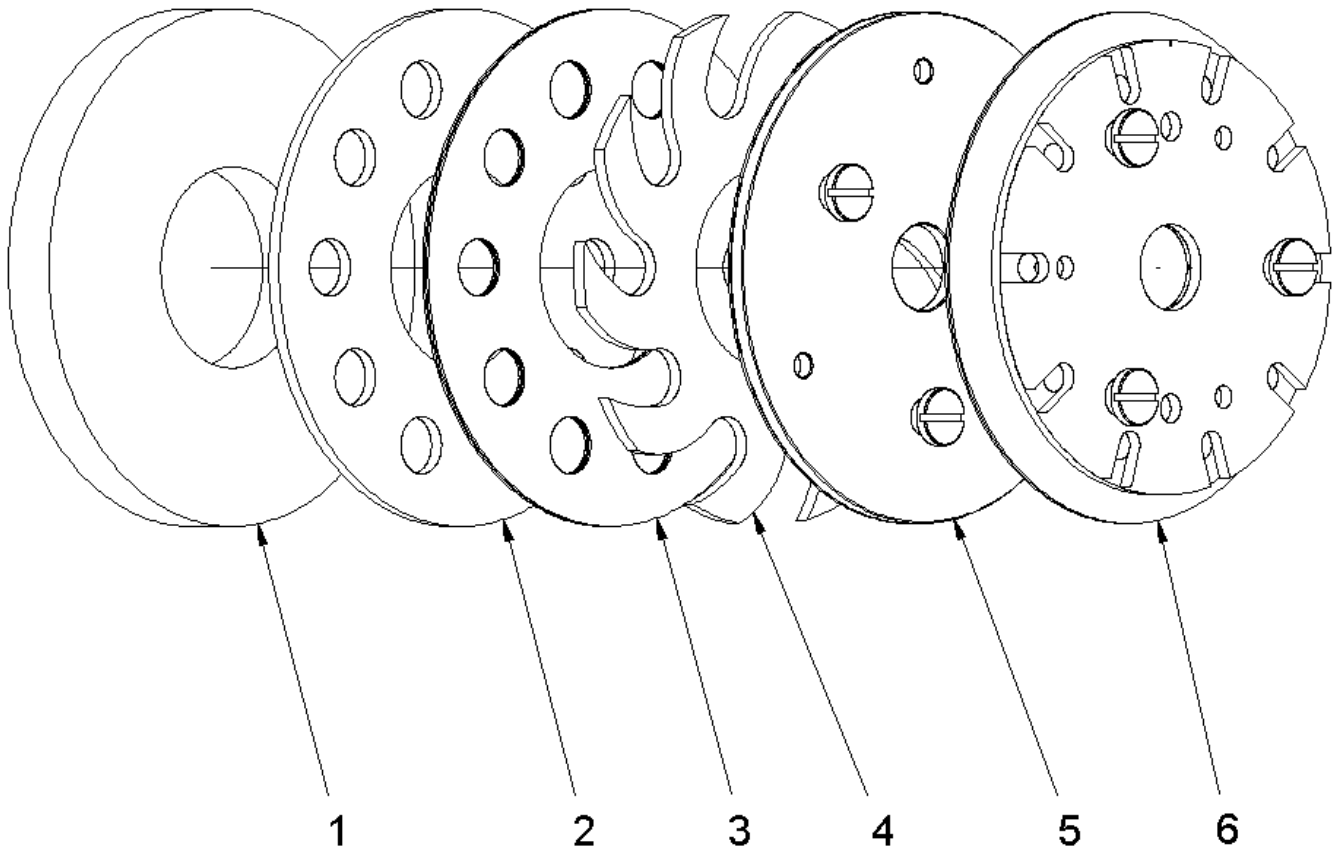

4 Equipment

---

4 Equipment

Item no.	Article no.	Description	Quantity
1	075684	SUPPRT PAD, SOFT 178MM	1
2	175826	SUPPORT PAD 178MM 3 STK/VE	1
3	175820	INTERMEDIATE DISK Ø178 3 STK/VE	1
4	075685	EXHAUST PAD 178MM	1
5	079612	Washer Velcro cpl.	1
6	169518	Flex Plate Spider / DSW400	1