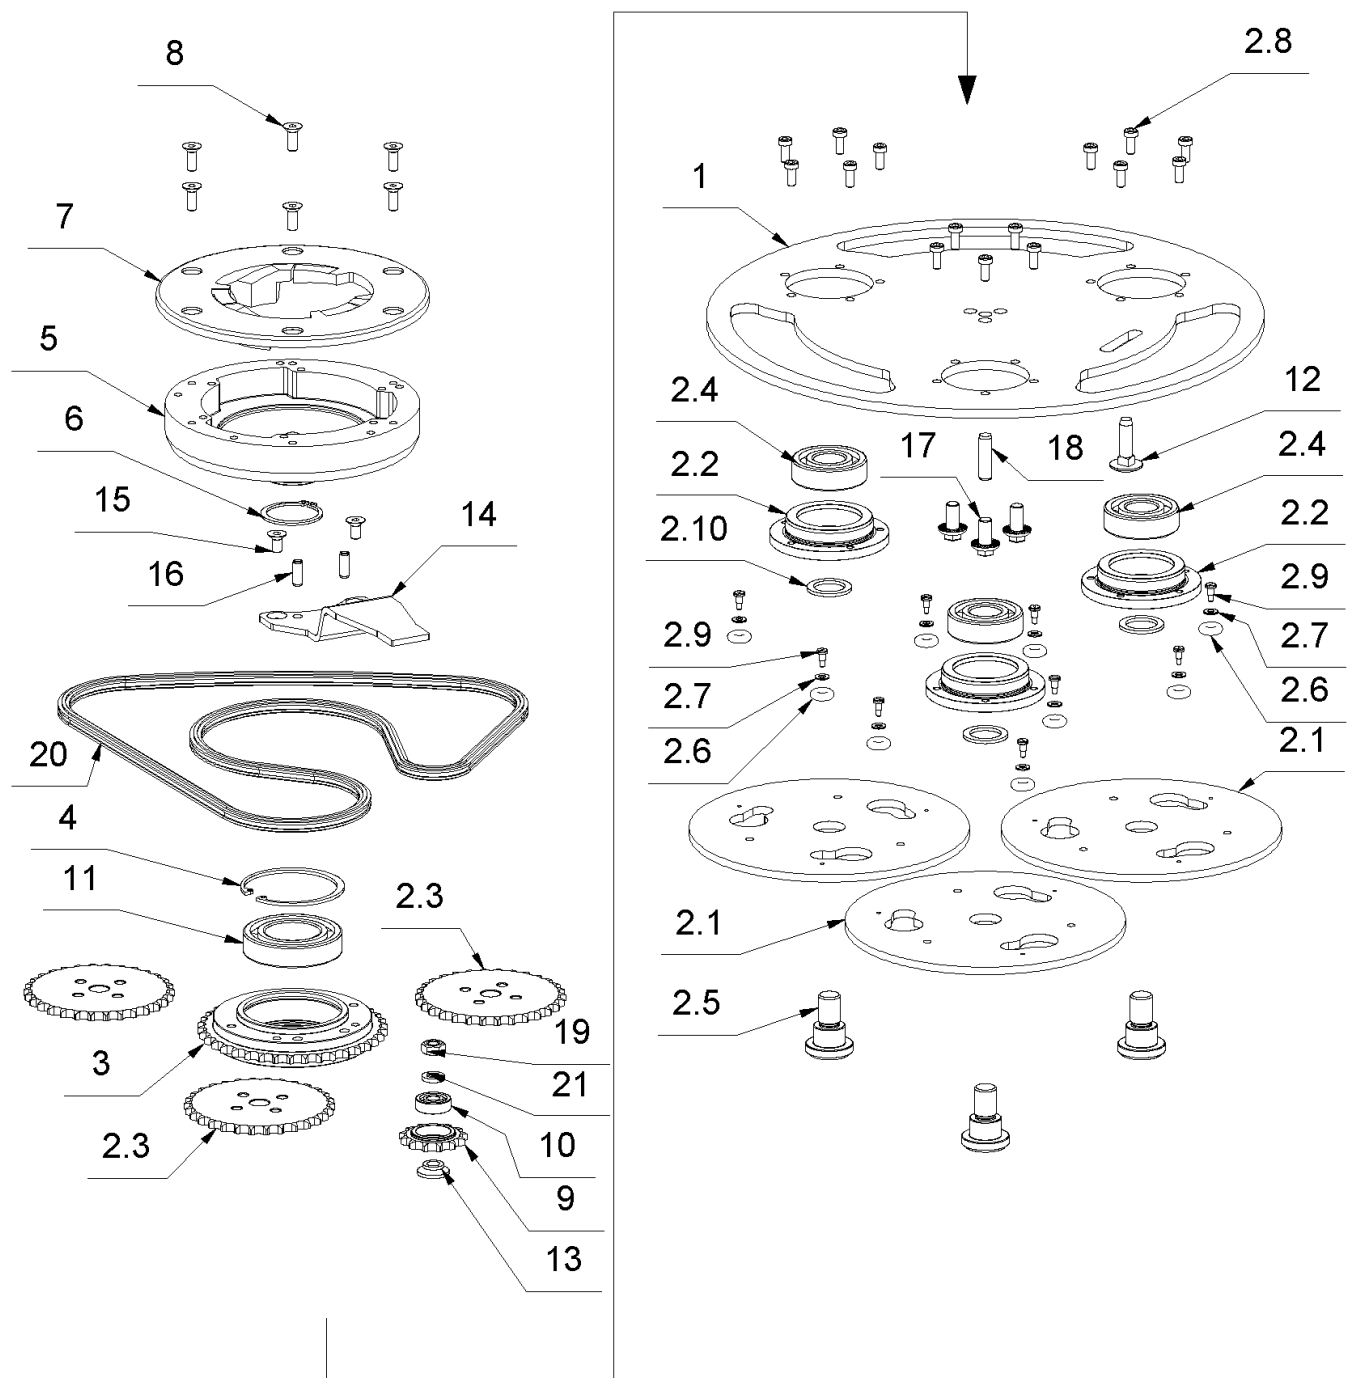

spare parts list
Pallmann Triple-disc-plate

Table of contents

1 Triple-disc-plate (0001/2015-0246/2016)	3
2 Triple-disc-plate	5
2 Satellite disc Velcro	7
3 Satellite disc DIA	9
4 Equipment	11
1 Triple-disc-plate (0001/2016-0750/2018)	13
1 Triple-disc-plate	15
2 Satellite disc Velcro	17
3 Satellite disc DIA	19
4 Equipment	21
4 Triple-disc-plate (0751/2018-heute)	23
1 Triple-disc-plate	25
2 Satellite disc Velcro	27
3 Satellite disc DIA	29
5 Equipment	31

2 Triple-disc-plate

2 Triple-disc-plate

Item no.	Article no.	Description	Quantity
1	072818	Base plate	1
2.1	072825	Bayonet disc Dreischeibenteller	3
2.2	072810	Bushing	3
2.3	072819	Sprocket wheel	3
2.4	073006	Ball bearing 6204 2RSH/C3GJN	3
2.5	072814	Flange screw M14 LH	3
2.6	072954	O-Ring 5x5	9
2.7	017452	Washer M4 DIN 125 B	9
2.8	073001	Cylinder head screw M 5x 12 DIN 6912	15
2.9	073000	Flat head screw M 3x 5 DIN 923	9
2.10	073003	Shim ring20x28x2 DIN 988	3
3	072295	Chain wheel Z38	1
4	014856	Safety washer I62 DIN 472	1
5	072812	Axle drive shaft	1
6	072920	Safety washer A35 DIN 471	1
7	174649	Clutch Malish Clarke until 2018	1
8	014756	Countersunk screw M6x16 DIN 7991 10.9	6
9	078630	Chain wheel Z13 Dreischeibenteller 2015	1
10	078608	Rillenkugellager SKF DIN625-608-2RSH SH	1
11	073007	Ball bearing 6007 2RS1/C3GJN	1
12	176477	Flat round screw M8X35A2 DIN 603	1
13	078637	Spacer Chain adjuster 2015	1
14	072817	Driving feature	1
15	014755	Countersunk screw M6x12 DIN 7991 10.9	2
16	018128	Cylindrical pin 6x 16 DIN 6325	2
17	014748	Safety screw M8x16 VERBUS RIPP	3
18	016873	Cylindrical pin 8x30 DIN 7979	1
19	014810	Hexagon nut M 8 DIN 934 I6I/I8I	1
20	073011	Roller chain 130 chain links	1
21	066929	Safety washer M 8	1

3 Satellite disc DIA

Item no.	Article no.	Description	Quantity
1	072823	Washer Akutt Dreisch.teller	1
2	084924	Rubber disc EPDM Ø13x30x10	3
3	084925	Washer 13x32x1,5 DIN 522	3
4	086025	Flat head screw M10x16 similar DIN 923	3