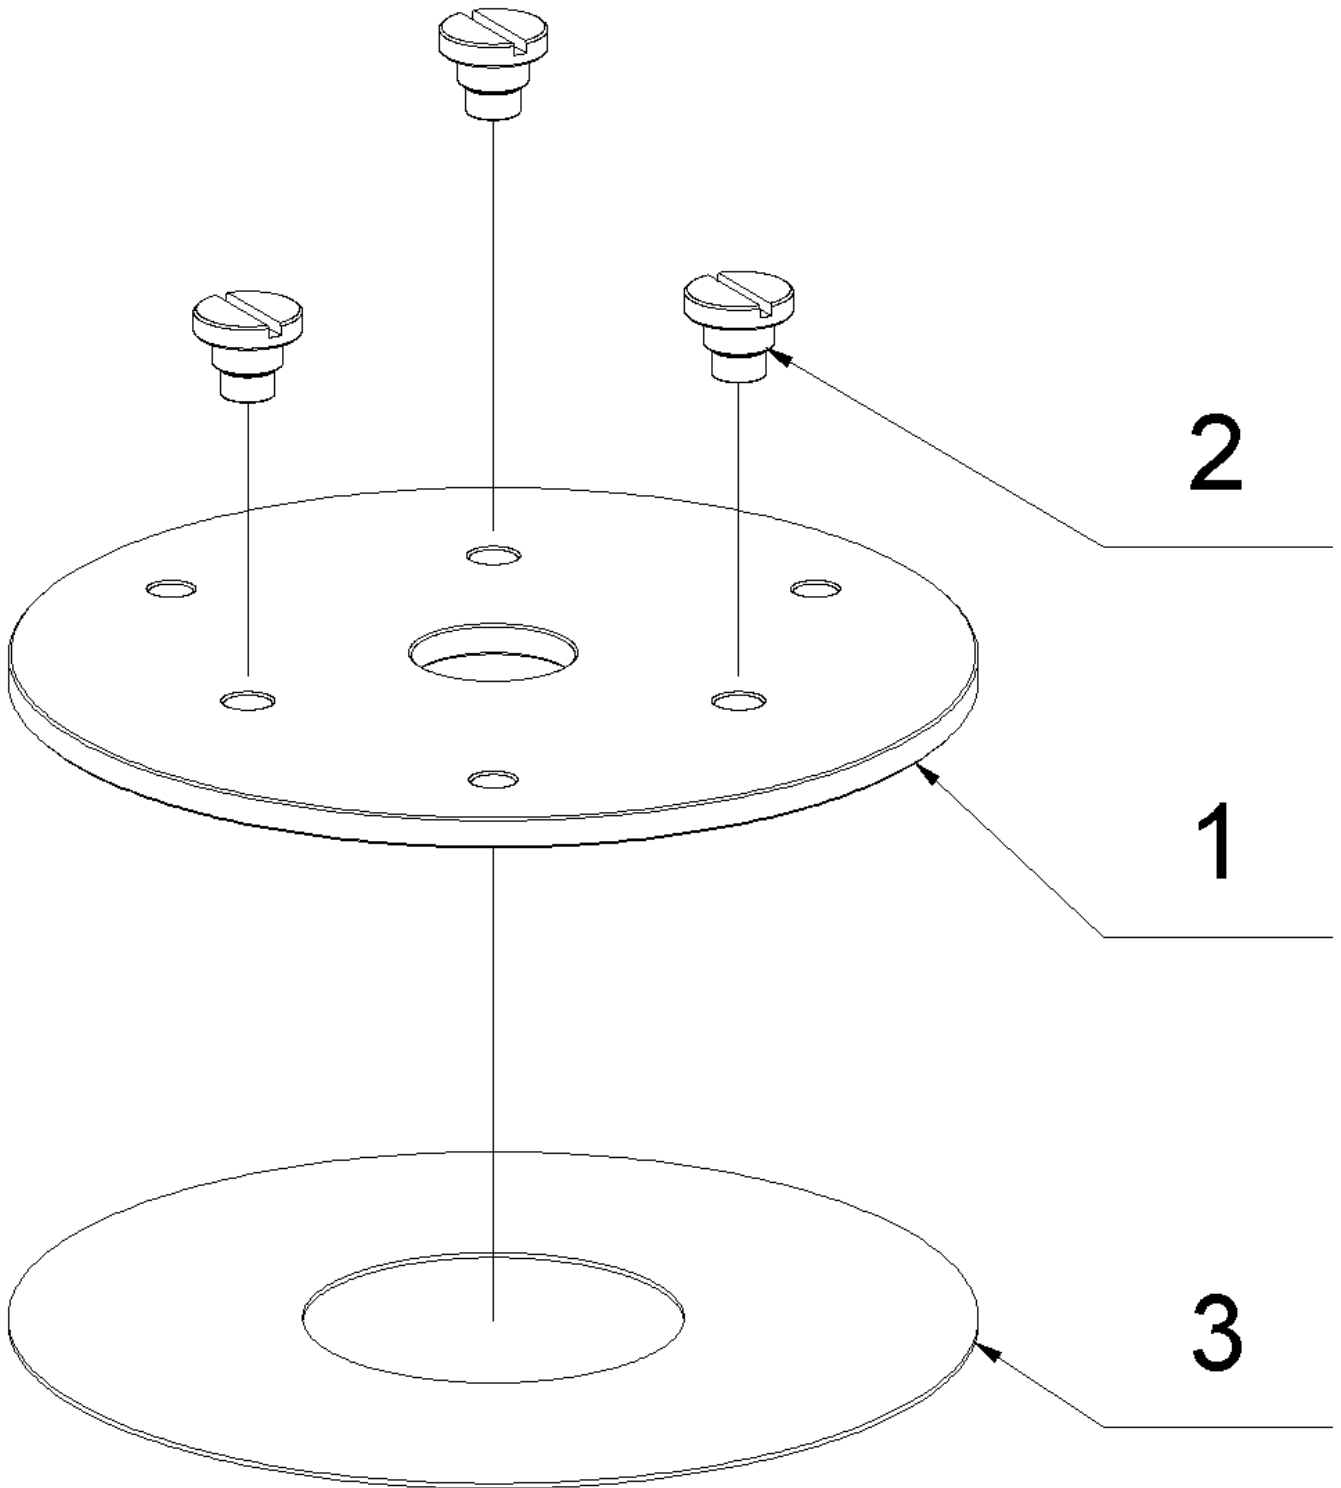

4 Triple-disc-plate (0751/2018-heute)

4 Triple-disc-plate (0751/2018-heute)

Item no.	Article no.	Description
1	04_01_081118	Triple-disc-plate
2	01_02_079612	Satellite disc Velcro
3	01_01_084572	Satellite disc DIA
5	01_03_072844	Equipment

1 Triple-disc-plate

1 Triple-disc-plate

Item no.	Article no.	Description	Quantity
1	079831	CAst plate Three disc plate	1
2	073006	Ball bearing 6204 2RSH/C3GJN	3
3	072819	Sprocket wheel	3
4	073007	Ball bearing 6007 2RS1/C3GJN	1
5	080360	Sprocket wheel Z38	1
6	080353	Axle Drive shaft	1
7	072788	Clutch Malish Clarke	1
9	072817	Driving feature	1
10	018128	Cylindrical pin 6x 16 DIN 6325	2
11	014755	Countersunk screw M6x12 DIN 7991 10.9	2
12	014756	Countersunk screw M6x16 DIN 7991 10.9	6
13	078630	Chain wheel Z13 Dreischeibenteller 2015	1
14	078608	Rillenkugellager SKF DIN625-608-2RSH SH	1
15	073011	Roller chain 130 chain links	1
16	080684	spring pin 5x10 ISO 8752	9
17	080682	Spring	9
18	080689	Lens head screw M 5x 6 ISO 7380	9
19	080343	Felt ring Ø70xØ62x4	8
20	080352	Flange screw M14 LH	3
21	080348	Distance ring	1
22	080347	Ring Ø20xØ28x5	3
23	080346	bushing	3
24	014776	Hexagon bolt M 8x 40 DIN 931	3
25	014810	Hexagon nut M 8 DIN 934 I6I/I8I	1
26	176477	Flat round screw M8X35A2 DIN 603	1
27	017703	Countersunk screw M4x12 DIN 7991 10.9	12
28	014856	Safety washer I62 DIN 472	1
29	080754	Bayonet disc 2 Dreischeibenteller	3
30	066929	Safety washer M 8	1
31	014860	Schnorr Washer M8	3
32	081942	Spider Clutch Plate	1

2 Satellite disc Velcro

2 Satellite disc Velcro

Item no.	Article no.	Description	Quantity
1	079614	Washer Klett Dreisch.teller	1
2	072815	Flat head screw M10x6	3
3	075687	Velcro disc blue 178mm	1

3 Satellite disc DIA