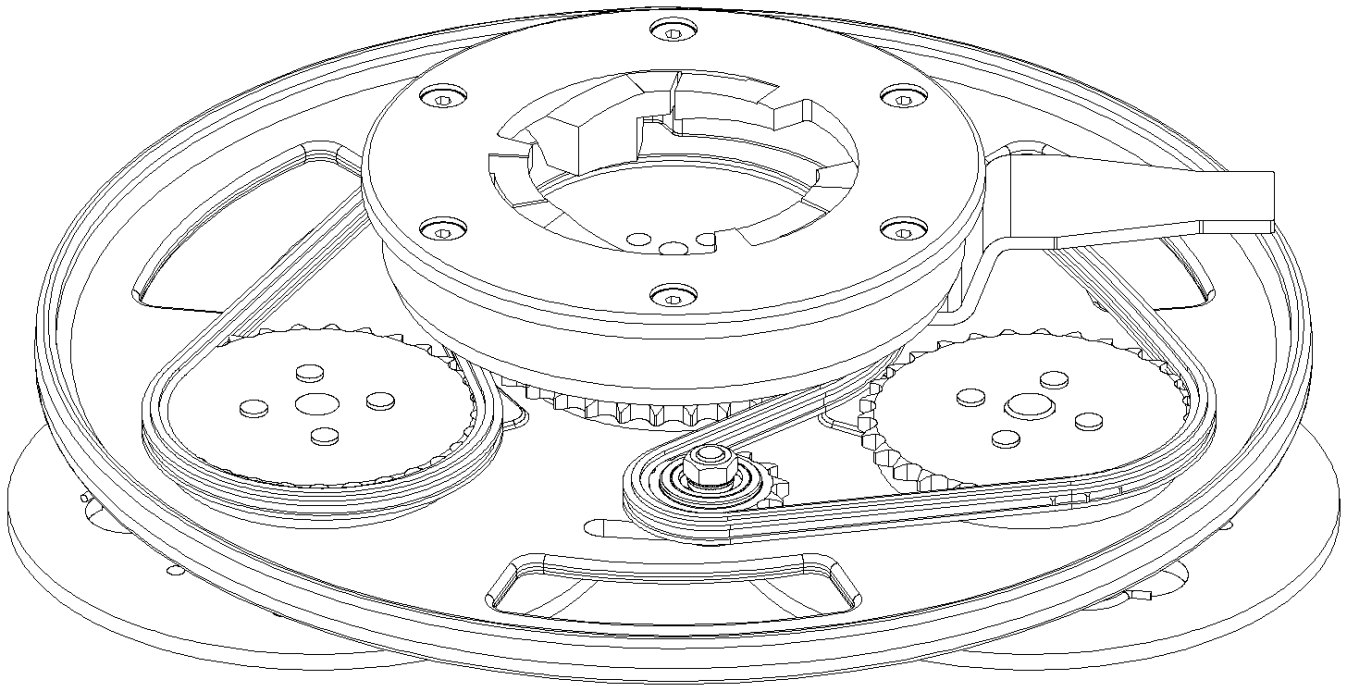

1 Triple-disc-plate (0001/2016-0750/2018)

---

1 Triple-disc-plate (0001/2016-0750/2018)

Item no.	Article no.	Description
1	03_01_081118	Triple-disc-plate
2	01_02_079612	Satellite disc Velcro
3	01_01_084572	Satellite disc DIA
4	01_03_072844	Equipment