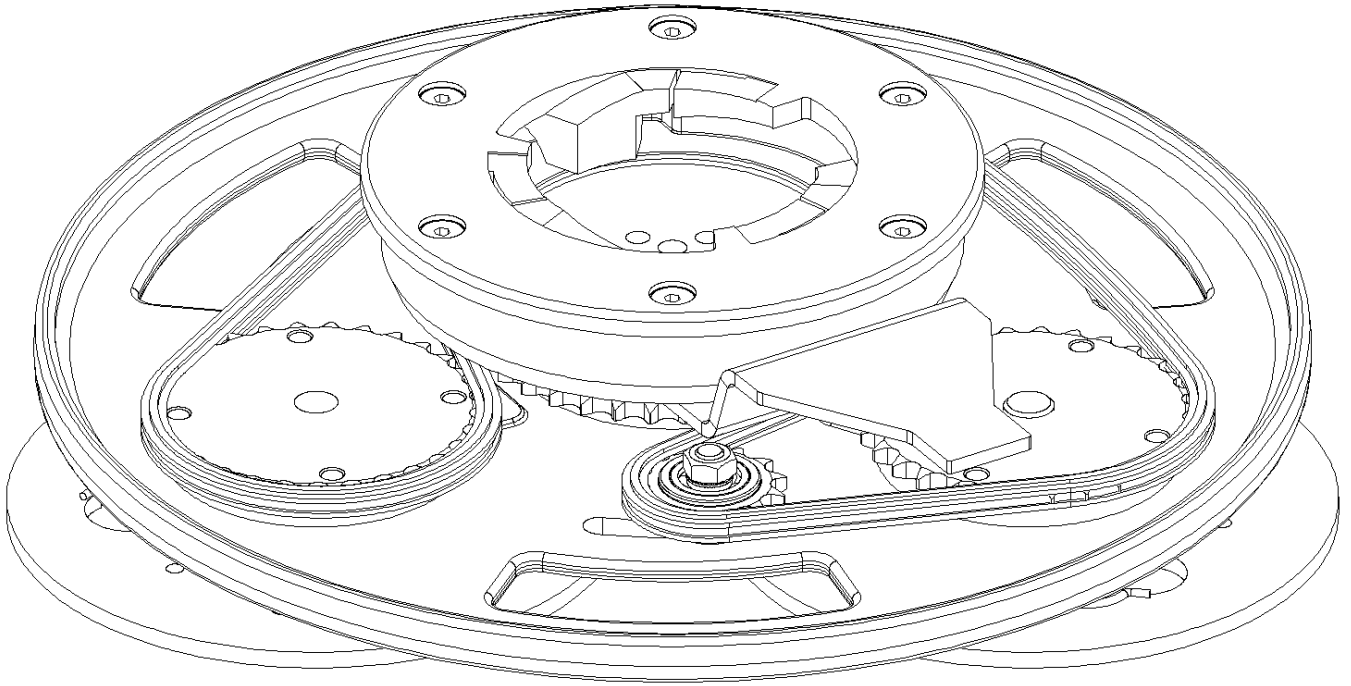

4 Triple-disc-plate (0751/2018-heute)

---

4 Triple-disc-plate (0751/2018-heute)

Item no.	Article no.	Description
1	04_01_081118	Triple-disc-plate
2	01_02_079612	Satellite disc Velcro
3	01_01_084572	Satellite disc DIA
5	01_03_072844	Equipment