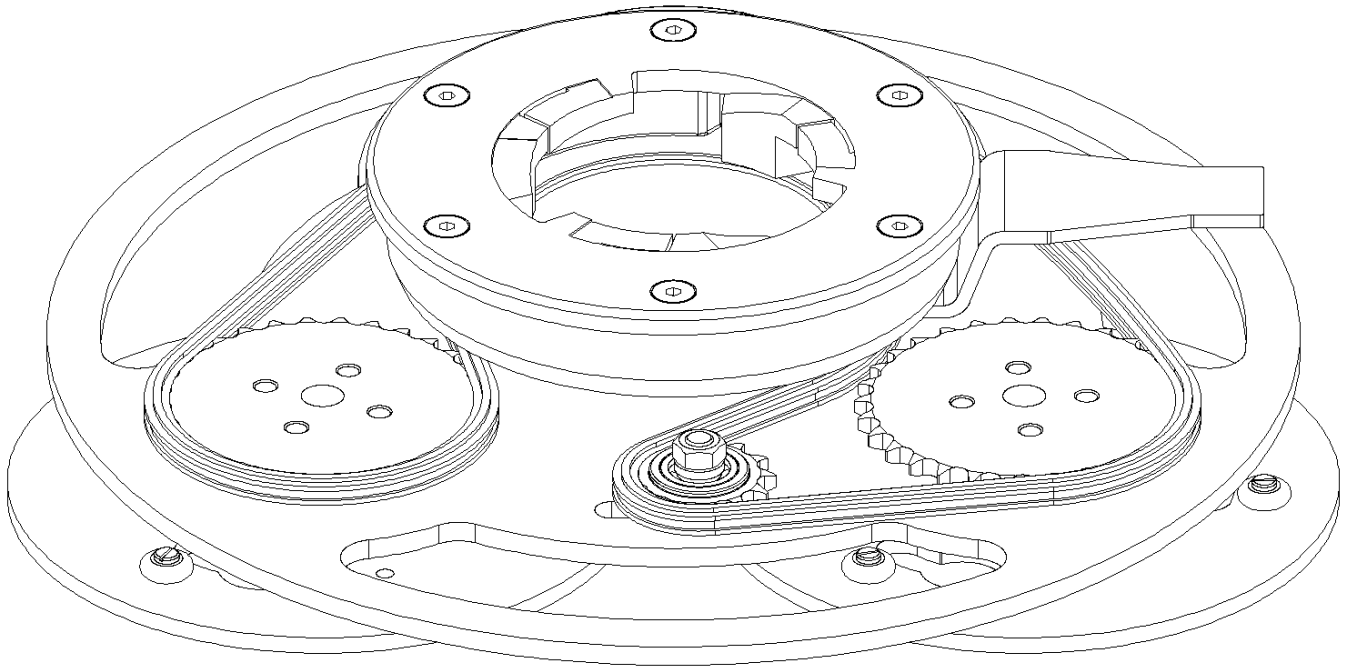

spare parts list
Pallmann Triple-disc-plate

Table of contents

1 Triple-disc-plate (0001/2015-0246/2016)	3
2 Triple-disc-plate	5
2 Satellite disc Velcro	7
3 Satellite disc DIA	9
4 Equipment	11
1 Triple-disc-plate (0001/2016-0750/2018)	13
1 Triple-disc-plate	15
2 Satellite disc Velcro	17
3 Satellite disc DIA	19
4 Equipment	21
4 Triple-disc-plate (0751/2018-heute)	23
1 Triple-disc-plate	25
2 Satellite disc Velcro	27
3 Satellite disc DIA	29
5 Equipment	31

1 Triple-disc-plate (0001/2015-0246/2016)

1 Triple-disc-plate (0001/2015-0246/2016)

Item no.	Article no.	Description
2	02_01_072844	Triple-disc-plate
2	01_02_079612	Satellite disc Velcro
3	01_01_084572	Satellite disc DIA
4	01_03_072844	Equipment

2 Triple-disc-plate

2 Triple-disc-plate

Item no.	Article no.	Description	Quantity
1	072818	Base plate	1
2.1	072825	Bayonet disc Dreischeibenteller	3
2.2	072810	Bushing	3
2.3	072819	Sprocket wheel	3
2.4	073006	Ball bearing 6204 2RSH/C3GJN	3
2.5	072814	Flange screw M14 LH	3
2.6	072954	O-Ring 5x5	9
2.7	017452	Washer M4 DIN 125 B	9
2.8	073001	Cylinder head screw M 5x 12 DIN 6912	15
2.9	073000	Flat head screw M 3x 5 DIN 923	9
2.10	073003	Shim ring20x28x2 DIN 988	3
3	072295	Chain wheel Z38	1
4	014856	Safety washer I62 DIN 472	1
5	072812	Axle drive shaft	1
6	072920	Safety washer A35 DIN 471	1
7	174649	Clutch Malish Clarke until 2018	1
8	014756	Countersunk screw M6x16 DIN 7991 10.9	6
9	078630	Chain wheel Z13 Dreischeibenteller 2015	1
10	078608	Rillenkugellager SKF DIN625-608-2RSH SH	1
11	073007	Ball bearing 6007 2RS1/C3GJN	1
12	176477	Flat round screw M8X35A2 DIN 603	1
13	078637	Spacer Chain adjuster 2015	1
14	072817	Driving feature	1
15	014755	Countersunk screw M6x12 DIN 7991 10.9	2
16	018128	Cylindrical pin 6x 16 DIN 6325	2
17	014748	Safety screw M8x16 VERBUS RIPP	3
18	016873	Cylindrical pin 8x30 DIN 7979	1
19	014810	Hexagon nut M 8 DIN 934 I6I/I8I	1
20	073011	Roller chain 130 chain links	1
21	066929	Safety washer M 8	1