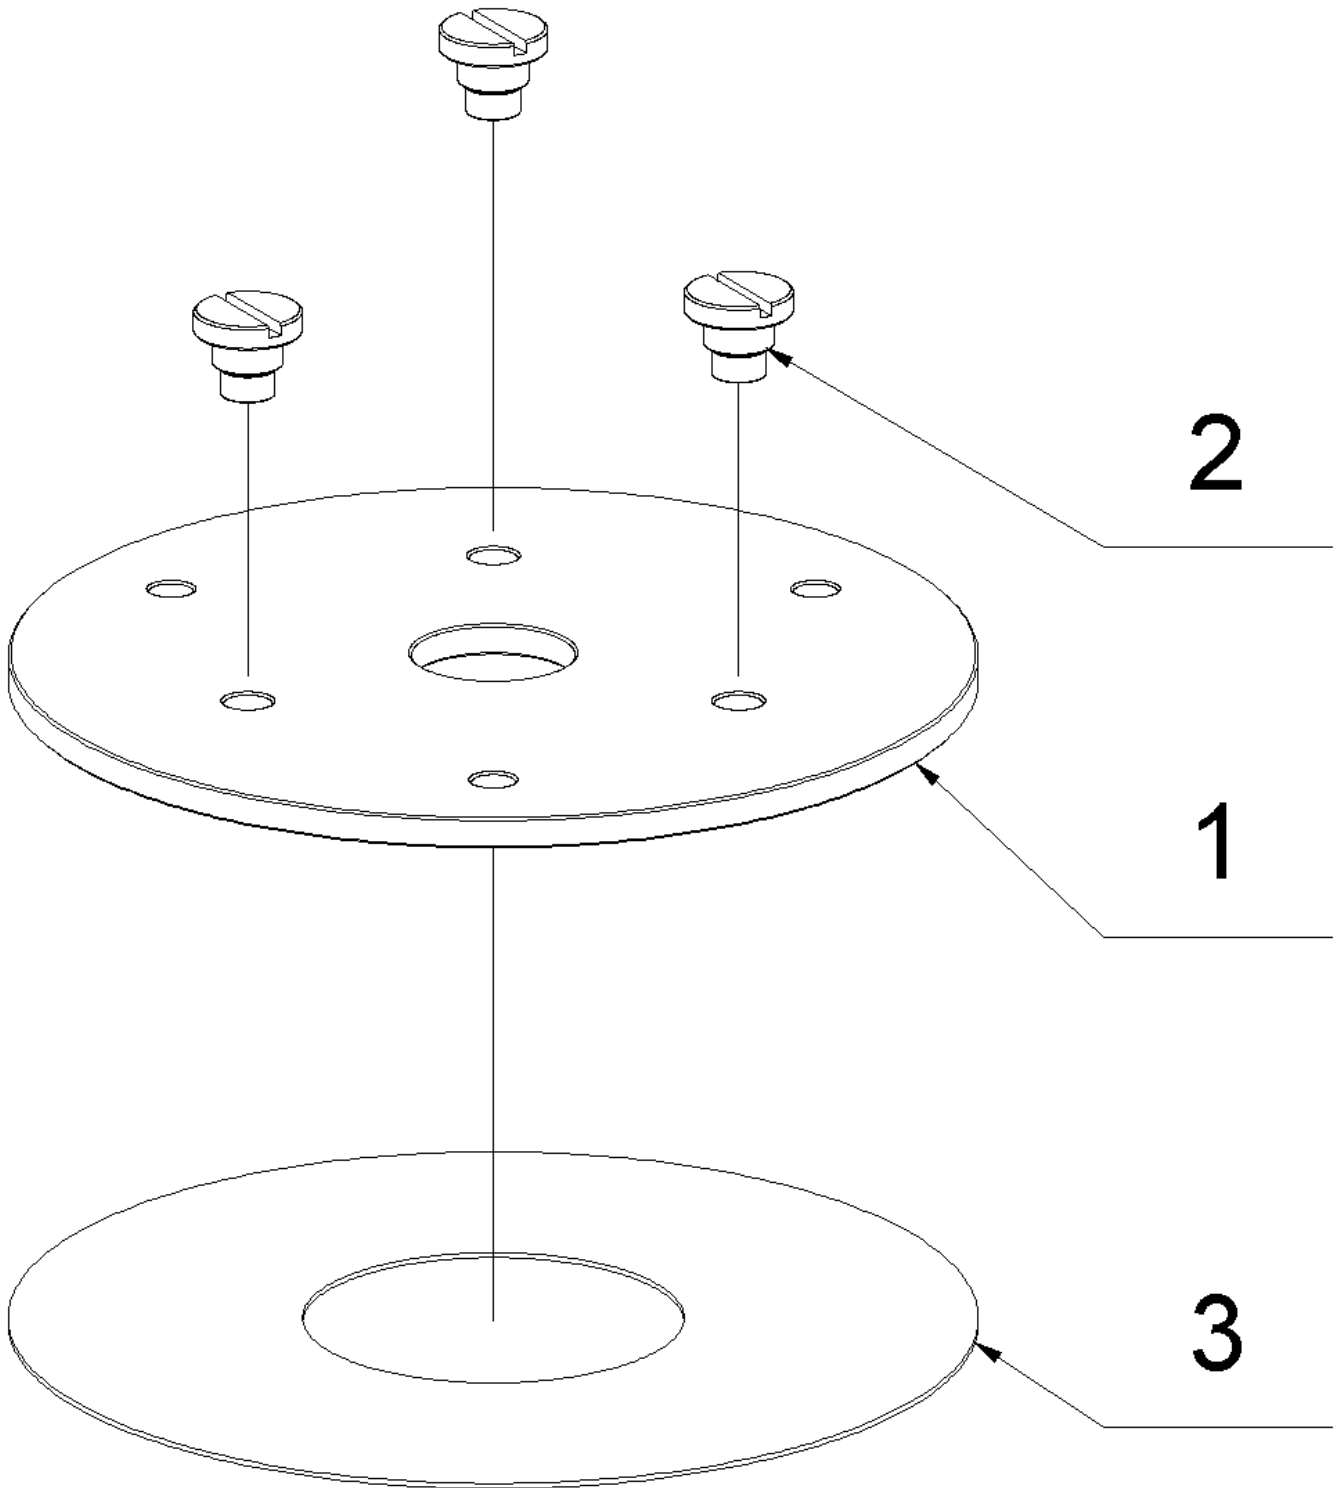

1 Triple-disc-plate (0001/2016-0750/2018)

1 Triple-disc-plate (0001/2016-0750/2018)

Item no.	Article no.	Description
1	03_01_081118	Triple-disc-plate
2	01_02_079612	Satellite disc Velcro
3	01_01_084572	Satellite disc DIA
4	01_03_072844	Equipment

1 Triple-disc-plate

1 Triple-disc-plate

Item no.	Article no.	Description	Quantity
1	079831	CAst plate Three disc plate	1
2	073006	Ball bearing 6204 2RSH/C3GJN	3
3	072819	Sprocket wheel	3
4	073007	Ball bearing 6007 2RS1/C3GJN	1
5	080360	Sprocket wheel Z38	1
6	080353	Axle Drive shaft	1
7	174649	Clutch Malish Clarke until 2018	1
9	072817	Driving feature	1
10	018128	Cylindrical pin 6x 16 DIN 6325	2
11	014755	Countersunk screw M6x12 DIN 7991 10.9	2
12	014756	Countersunk screw M6x16 DIN 7991 10.9	6
13	078630	Chain wheel Z13 Dreischeibenteller 2015	1
14	078608	Rillenkugellager SKF DIN625-608-2RSH SH	1
15	073011	Roller chain 130 chain links	1
16	080684	spring pin 5x10 ISO 8752	9
17	080682	Spring	9
18	080689	Lens head screw M 5x 6 ISO 7380	9
19	080343	Felt ring Ø70xØ62x4	8
20	080352	Flange screw M14 LH	3
21	080348	Distance ring	1
22	080347	Ring Ø20xØ28x5	3
23	080346	bushing	3
24	014776	Hexagon bolt M 8x 40 DIN 931	3
26	176477	Flat round screw M8X35A2 DIN 603	1
27	014810	Hexagon nut M 8 DIN 934 I6I/I8I	1
27	017703	Countersunk screw M4x12 DIN 7991 10.9	12
28	014856	Safety washer I62 DIN 472	1
29	080754	Bayonet disc 2 Dreischeibenteller	3
30	080764	Protection stopper Ø 6,6	12
31	014860	Schnorr Washer M8	3
32	066929	Safety washer M 8	1

2 Satellite disc Velcro

2 Satellite disc Velcro

Item no.	Article no.	Description	Quantity
1	079614	Washer Klett Dreisch.teller	1
2	072815	Flat head screw M10x6	3
3	075687	Velcro disc blue 178mm	1

3 Satellite disc DIA