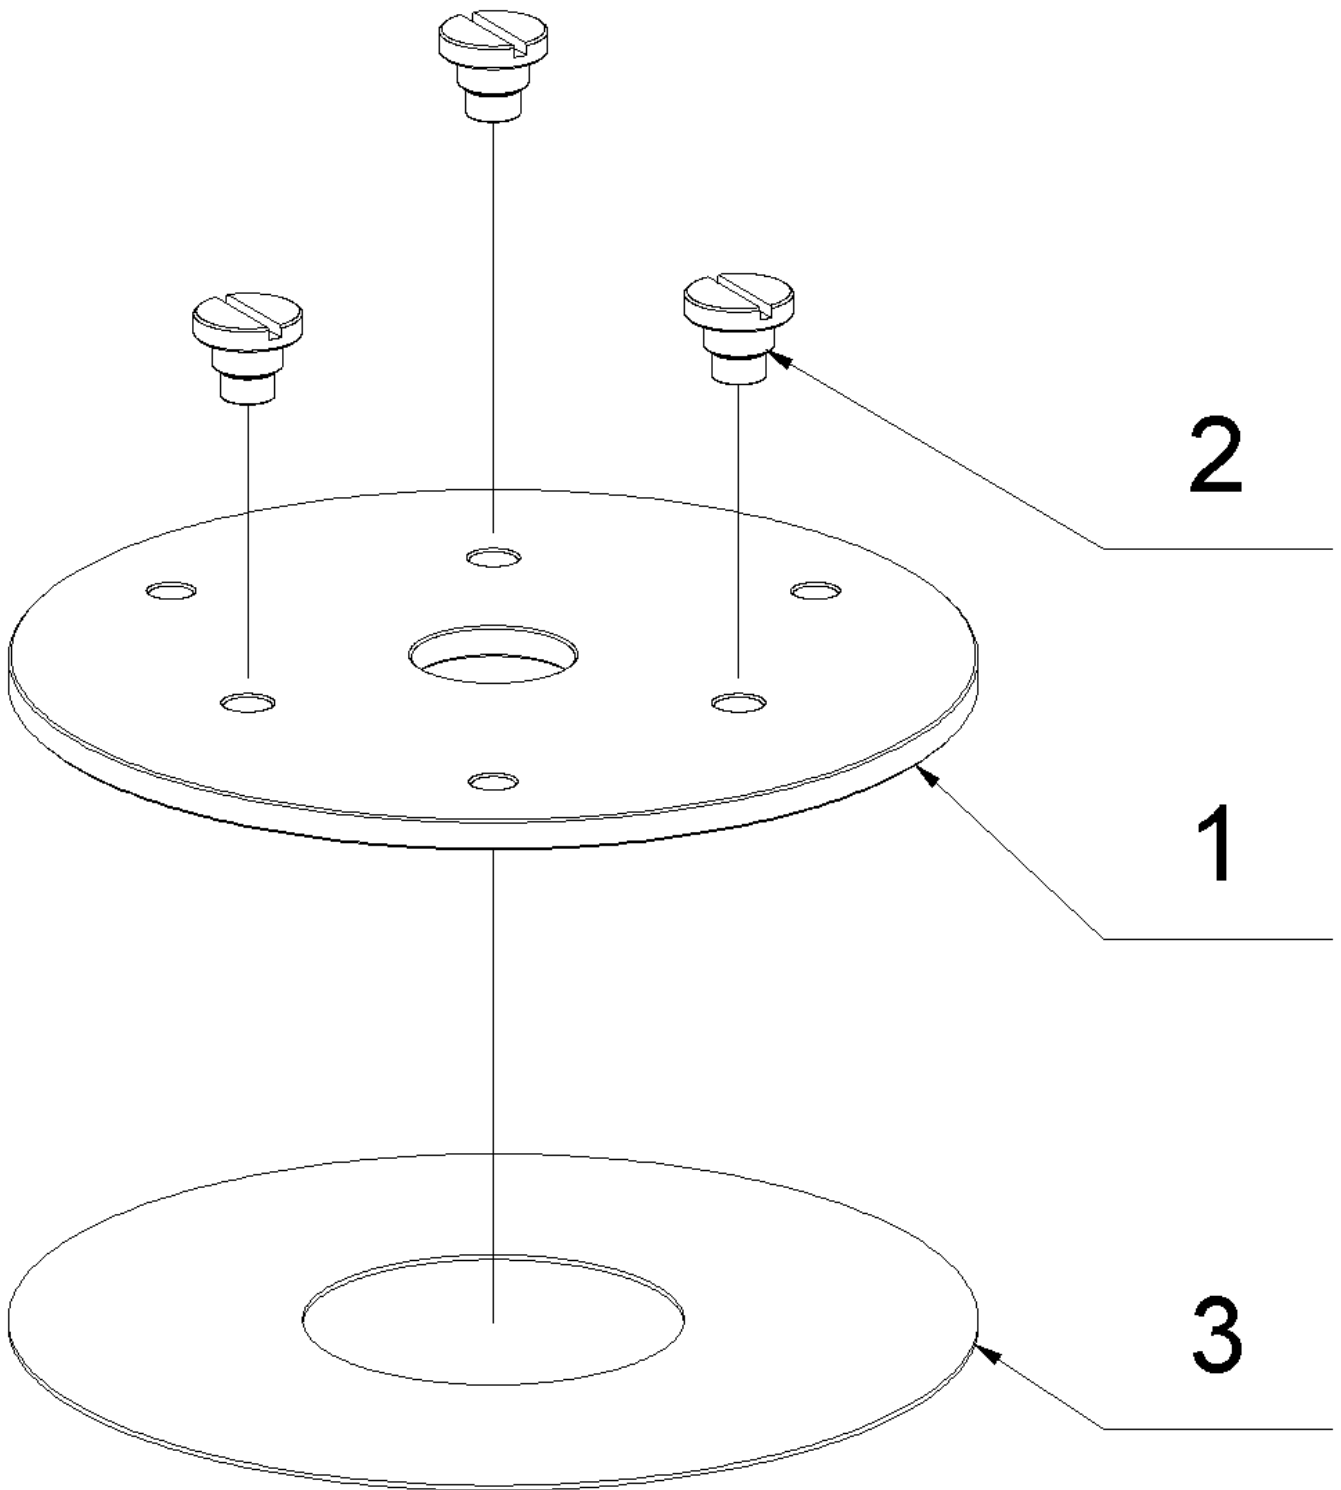

1 Triple-disc-plate (0001/2015-0246/2016)

1 Triple-disc-plate (0001/2015-0246/2016)

Item no.	Article no.	Description
2	02_01_072844	Triple-disc-plate
2	01_02_079612	Satellite disc Velcro
3	01_01_084572	Satellite disc DIA
4	01_03_072844	Equipment

2 Triple-disc-plate

2 Triple-disc-plate

Item no.	Article no.	Description	Quantity
1	072818	Base plate	1
2.1	072825	Bayonet disc Dreischeibenteller	3
2.2	072810	Bushing	3
2.3	072819	Sprocket wheel	3
2.4	073006	Ball bearing 6204 2RSH/C3GJN	3
2.5	072814	Flange screw M14 LH	3
2.6	072954	O-Ring 5x5	9
2.7	017452	Washer M4 DIN 125 B	9
2.8	073001	Cylinder head screw M 5x 12 DIN 6912	15
2.9	073000	Flat head screw M 3x 5 DIN 923	9
2.10	073003	Shim ring20x28x2 DIN 988	3
3	072295	Chain wheel Z38	1
4	014856	Safety washer I62 DIN 472	1
5	072812	Axle drive shaft	1
6	072920	Safety washer A35 DIN 471	1
7	174649	Clutch Malish Clarke until 2018	1
8	014756	Countersunk screw M6x16 DIN 7991 10.9	6
9	078630	Chain wheel Z13 Dreischeibenteller 2015	1
10	078608	Rillenkugellager SKF DIN625-608-2RSH SH	1
11	073007	Ball bearing 6007 2RS1/C3GJN	1
12	176477	Flat round screw M8X35A2 DIN 603	1
13	078637	Spacer Chain adjuster 2015	1
14	072817	Driving feature	1
15	014755	Countersunk screw M6x12 DIN 7991 10.9	2
16	018128	Cylindrical pin 6x 16 DIN 6325	2
17	014748	Safety screw M8x16 VERBUS RIPP	3
18	016873	Cylindrical pin 8x30 DIN 7979	1
19	014810	Hexagon nut M 8 DIN 934 I6I/I8I	1
20	073011	Roller chain 130 chain links	1
21	066929	Safety washer M 8	1

2 Satellite disc Velcro

2 Satellite disc Velcro

Item no.	Article no.	Description	Quantity
1	079614	Washer Klett Dreisch.teller	1
2	072815	Flat head screw M10x6	3
3	075687	Velcro disc blue 178mm	1

3 Satellite disc DIA