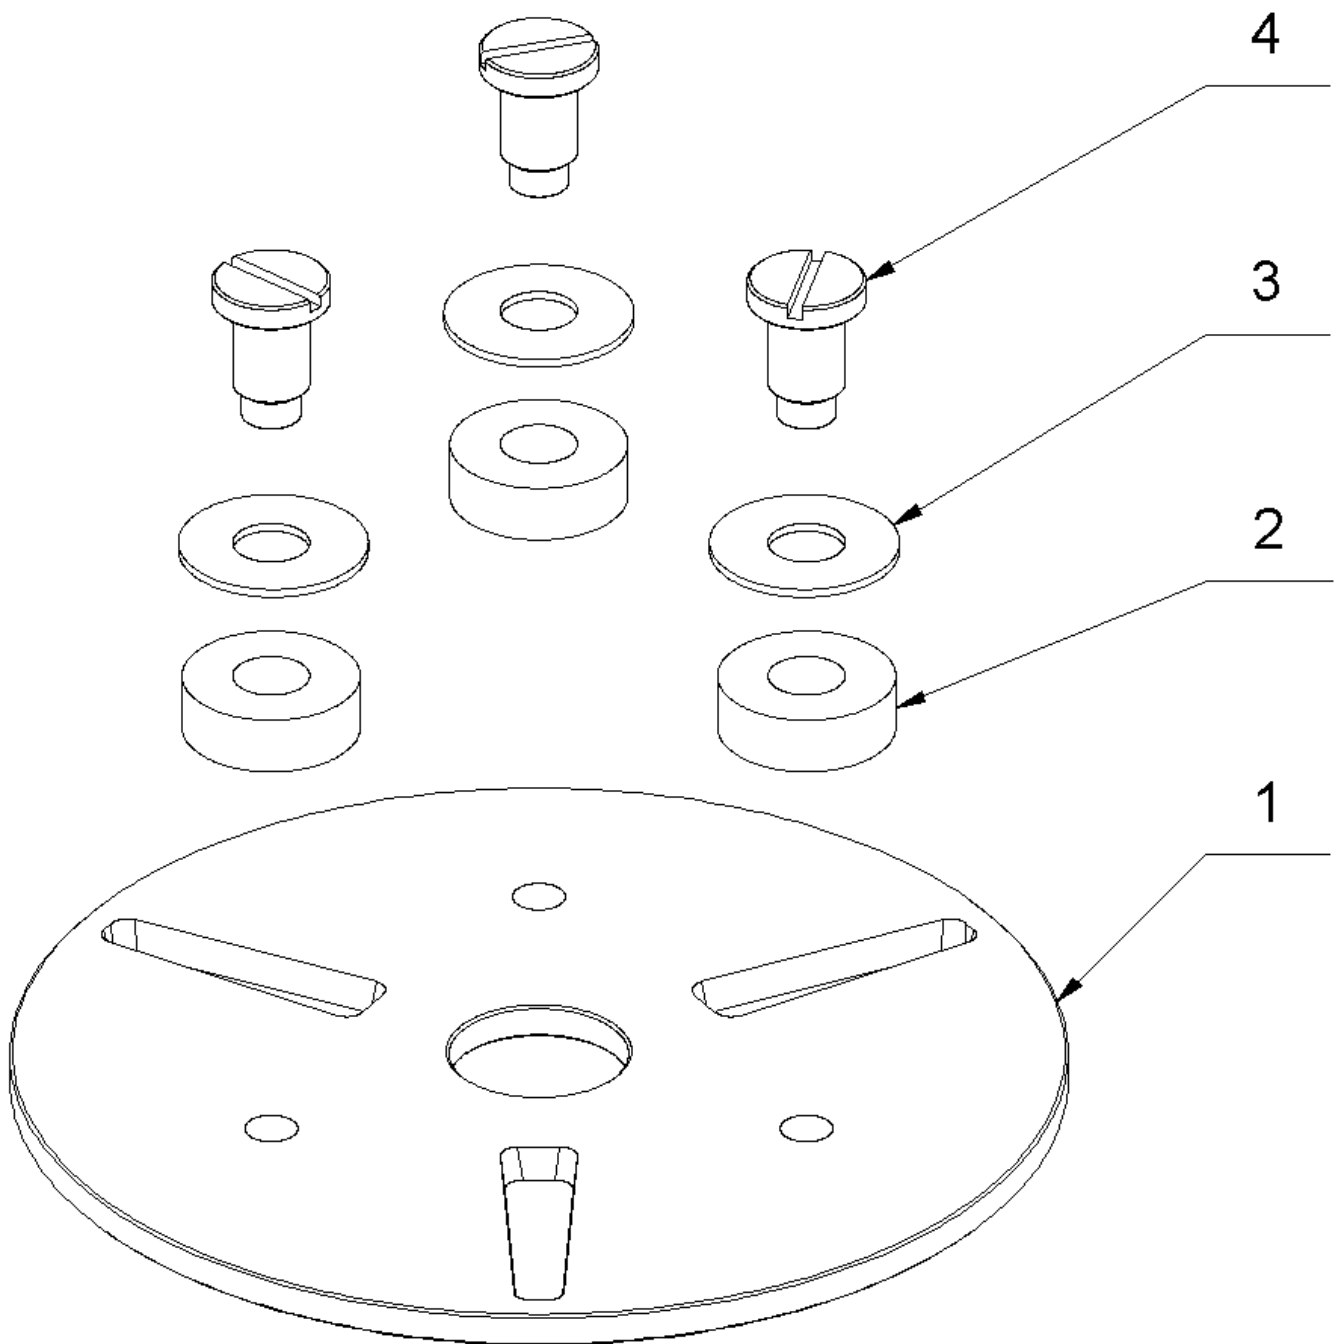

1 Triple-disc-plate (0001/2015-0246/2016)

1 Triple-disc-plate (0001/2015-0246/2016)

Item no.	Article no.	Description
2	02_01_072844	Triple-disc-plate
2	01_02_079612	Satellite disc Velcro
3	01_01_084572	Satellite disc DIA
4	01_03_072844	Equipment

2 Triple-disc-plate

2 Triple-disc-plate

Item no.	Article no.	Description	Quantity
1	072818	Base plate	1
2.1	072825	Bayonet disc Dreischeibenteller	3
2.2	072810	Bushing	3
2.3	072819	Sprocket wheel	3
2.4	073006	Ball bearing 6204 2RSH/C3GJN	3
2.5	072814	Flange screw M14 LH	3
2.6	072954	O-Ring 5x5	9
2.7	017452	Washer M4 DIN 125 B	9
2.8	073001	Cylinder head screw M 5x 12 DIN 6912	15
2.9	073000	Flat head screw M 3x 5 DIN 923	9
2.10	073003	Shim ring20x28x2 DIN 988	3
3	072295	Chain wheel Z38	1
4	014856	Safety washer I62 DIN 472	1
5	072812	Axle drive shaft	1
6	072920	Safety washer A35 DIN 471	1
7	174649	Clutch Malish Clarke until 2018	1
8	014756	Countersunk screw M6x16 DIN 7991 10.9	6
9	078630	Chain wheel Z13 Dreischeibenteller 2015	1
10	078608	Rillenkugellager SKF DIN625-608-2RSH SH	1
11	073007	Ball bearing 6007 2RS1/C3GJN	1
12	176477	Flat round screw M8X35A2 DIN 603	1
13	078637	Spacer Chain adjuster 2015	1
14	072817	Driving feature	1
15	014755	Countersunk screw M6x12 DIN 7991 10.9	2
16	018128	Cylindrical pin 6x 16 DIN 6325	2
17	014748	Safety screw M8x16 VERBUS RIPP	3
18	016873	Cylindrical pin 8x30 DIN 7979	1
19	014810	Hexagon nut M 8 DIN 934 I6I/I8I	1
20	073011	Roller chain 130 chain links	1
21	066929	Safety washer M 8	1

2 Satellite disc Velcro

2 Satellite disc Velcro

Item no.	Article no.	Description	Quantity
1	079614	Washer Klett Dreisch.teller	1
2	072815	Flat head screw M10x6	3
3	075687	Velcro disc blue 178mm	1

3 Satellite disc DIA

3 Satellite disc DIA

Item no.	Article no.	Description	Quantity
1	072823	Washer Akutt Dreisch.teller	1
2	084924	Rubber disc EPDM Ø13x30x10	3
3	084925	Washer 13x32x1,5 DIN 522	3
4	086025	Flat head screw M10x16 similar DIN 923	3