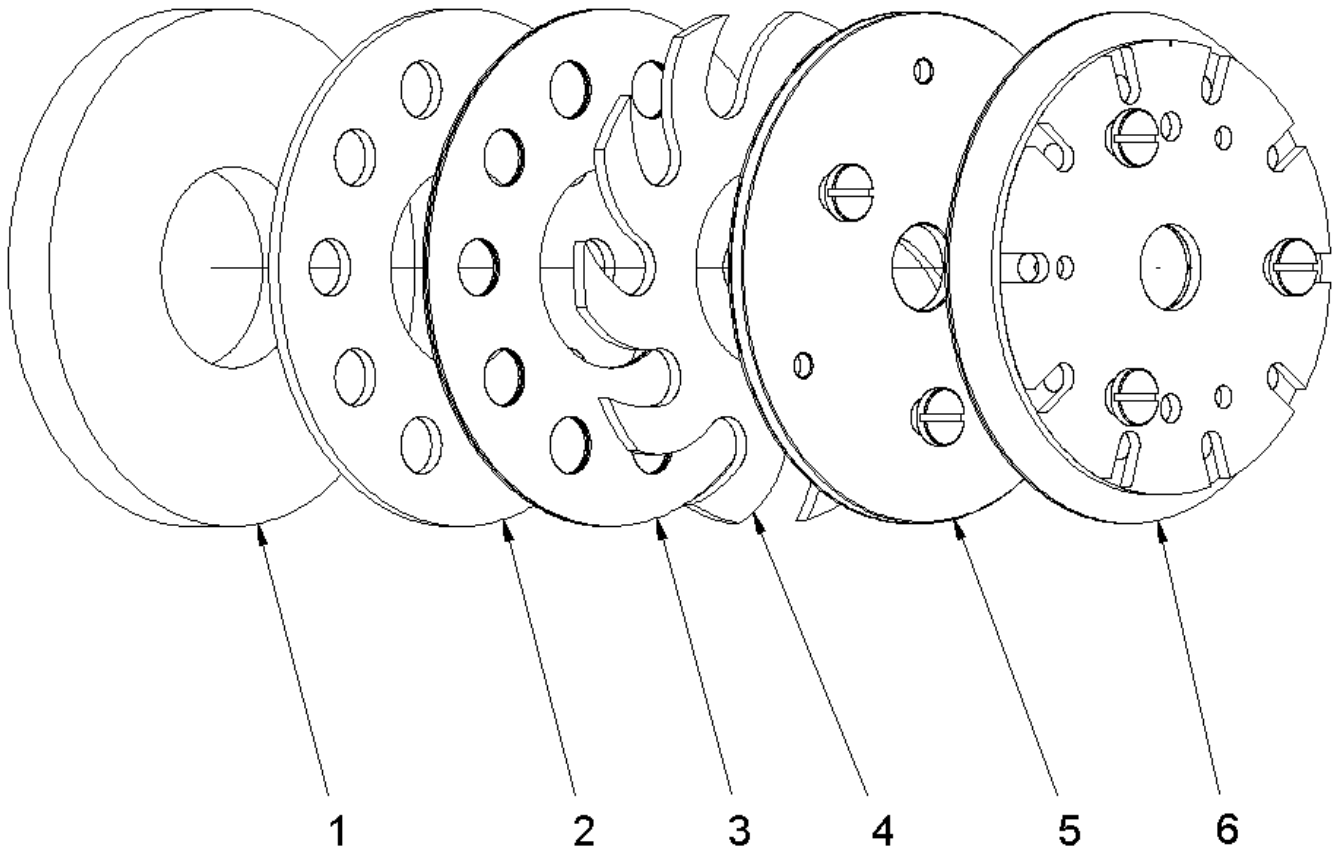

5 Equipment

---

5 Equipment

Item no.	Article no.	Description	Quantity
1	075684	SUPPRT PAD, SOFT 178MM	1
2	175826	SUPPORT PAD 178MM 3 STK/VE	1
3	175820	INTERMEDIATE DISK Ø178 3 STK/VE	1
4	075685	EXHAUST PAD 178MM	1
5	079612	Washer Velcro cpl.	1
6	169518	Flex Plate Spider / DSW400	1