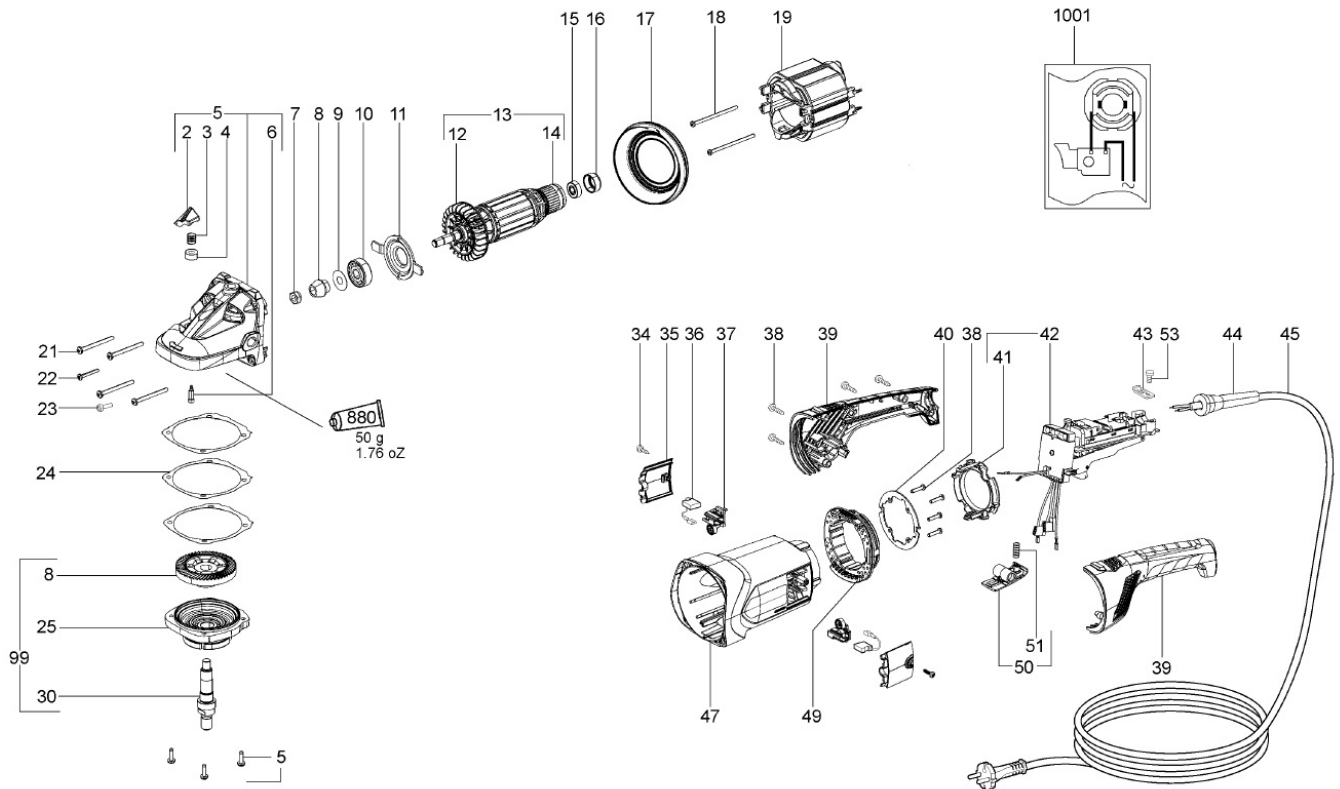

1 Motor WE22 230V 50-60Hz

1 Motor WE22 230V 50-60Hz

Item no.	Article no.	Description	Quantity
2	081852	Push button black Motor-WE22	1
3	081854	Compression spring Motor WE22	1
4	081855	Guide bush Motor WE22	1
5	081856	Gearbox housing cpl. motor-WE22	1
6	081858	Pressure bolt Motor-WE22	1
7	081860	Hexagon nut with motor shoulder WE22	1
8	081861	Bevel gear and pinion motor WE22	1
9	081863	Washer 11,1x28x0,3 Motor WE22	1
10	081864	Deep groove ball bearing 12X37X12 Motor	1
11	081865	Fixed bearing cover Motor-WE22	1
12	081866	Fan with dust protection Motor WE22	1
13	081867	Armature complete 230V Motor-WE22	1
14	081868	Centrifugal disc Motor WE22	1
15	081869	Deep groove ball bearing Motor WE22	1
16	081870	Rubber bearing Motor WE22	1
17	081871	Air guide disc Motor WE22	1
18	081873	Panhead screw motor WE22	2
19	081874	Field package with winding Motor-WE22	1
21	081875	Panhead screw front Housing WE22	4
22	081876	Oval head screw blue microencapsulated	1
23	081877	Lins.shr. blue short microencapsulated	1
24	081878	Seal Motor WE22	2
25	081879	Gear flange complete Motor-WE22	1
30	081880	Grinding spindle Motor WE22	1
34	081883	Screw for carbon cover	2
35	081884	Carbon brush cover Motor-WE22	2
36	081885	Carbon brush set 230V Motor WE22	1
37	081886	Carbon guide Motor-WE22	2
38	081889	Screw for Handle Motor WE22	8
39	081890	Machine housing handle black WE22	1
40	081892	Locking plate Motor WE22	1
41	081893	Edge protection Motor-WE22	1
42	081895	Electronic switch set 230V Motor-WE22	1
43	081897	Cable clamp Motor WE22	1