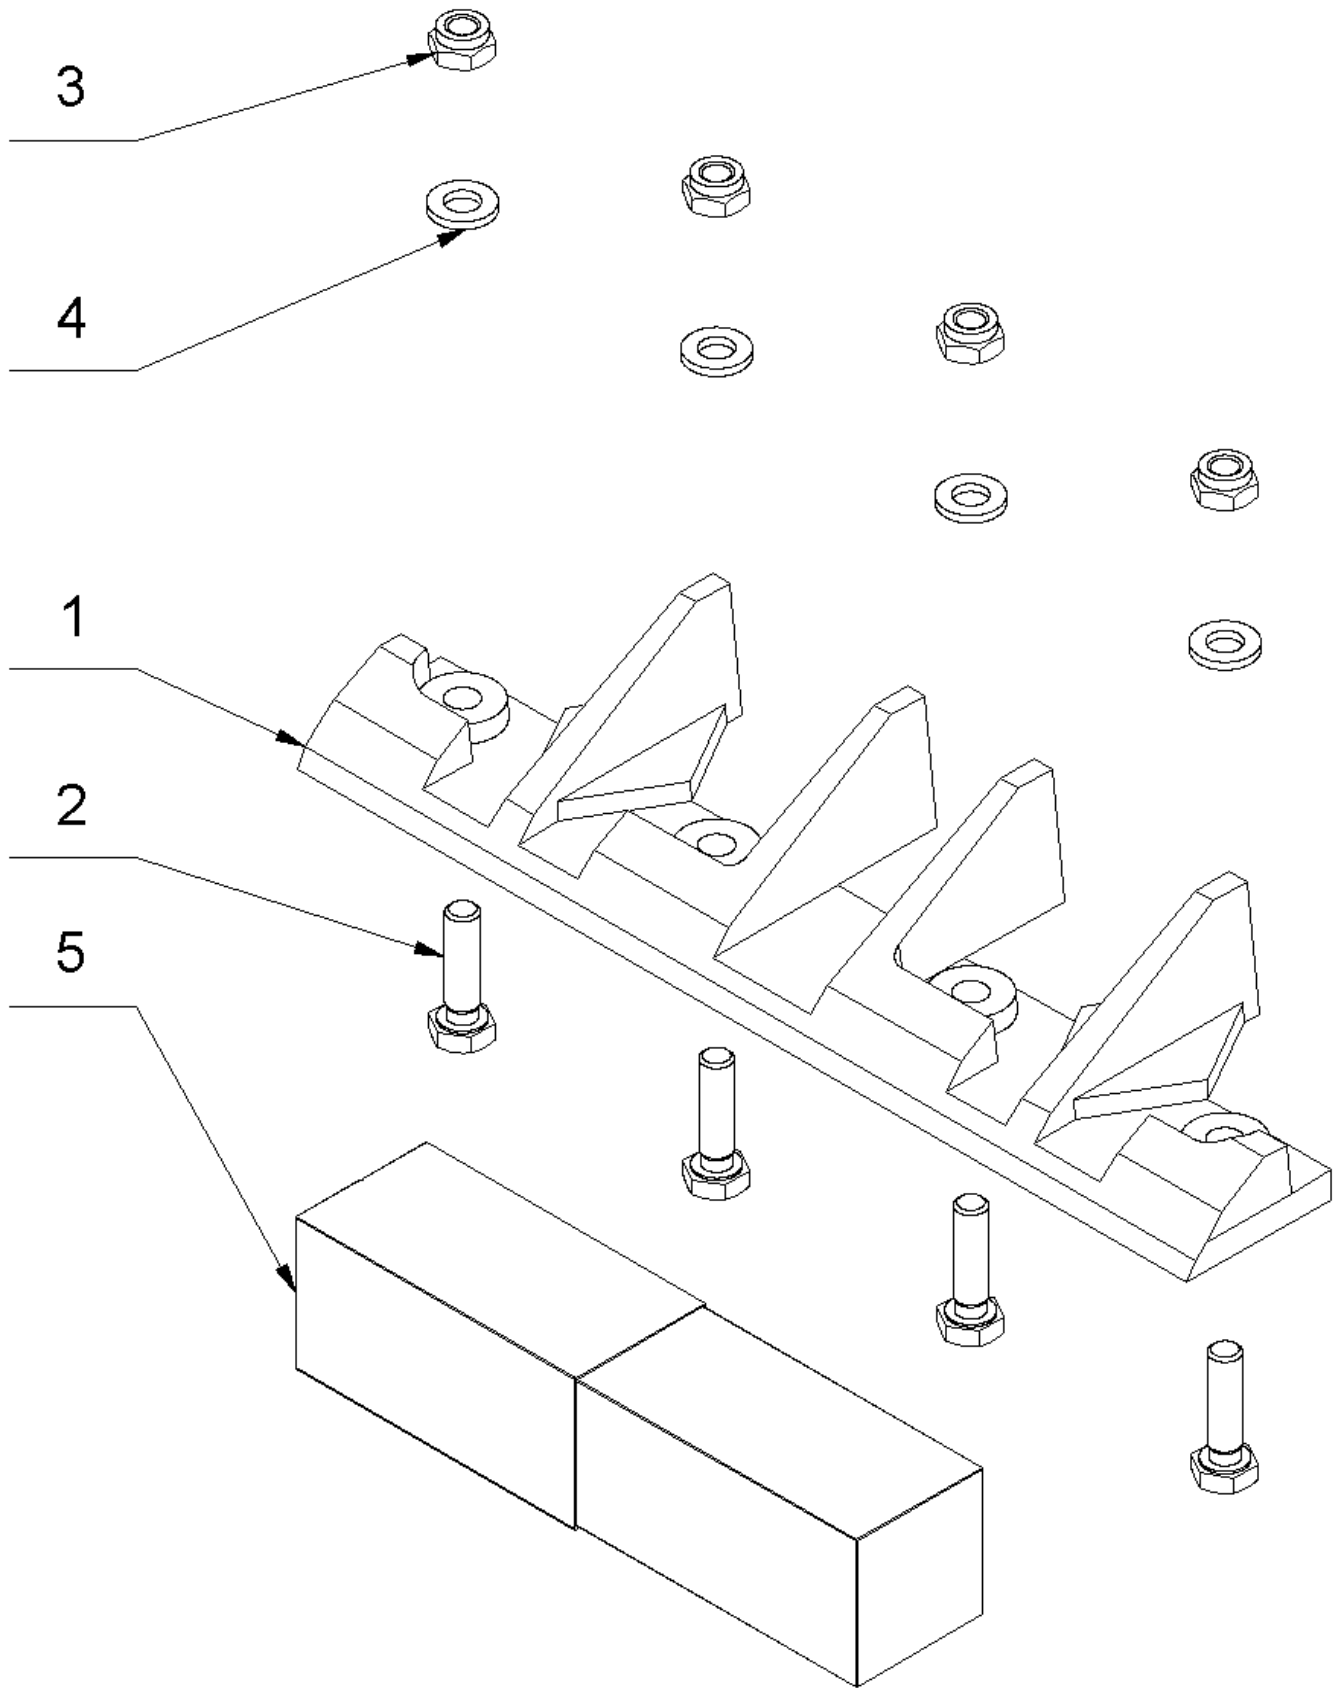

12 Blade holder set ECO

12 Blade holder set ECO

Item no.	Article no.	Description	Quantity
1	015223	Deflector new Duro/Vario/Eco/Primo	1
2	014772	Hexagon head bolt M 6x22 DIN 933	4
3	014815	Hexagon nut M6 DIN985	4
4	014827	Washer M6 DIN 125 A	4
5	014962	Plastic box 30x65 SM1200/SM800/Duro/LS	1