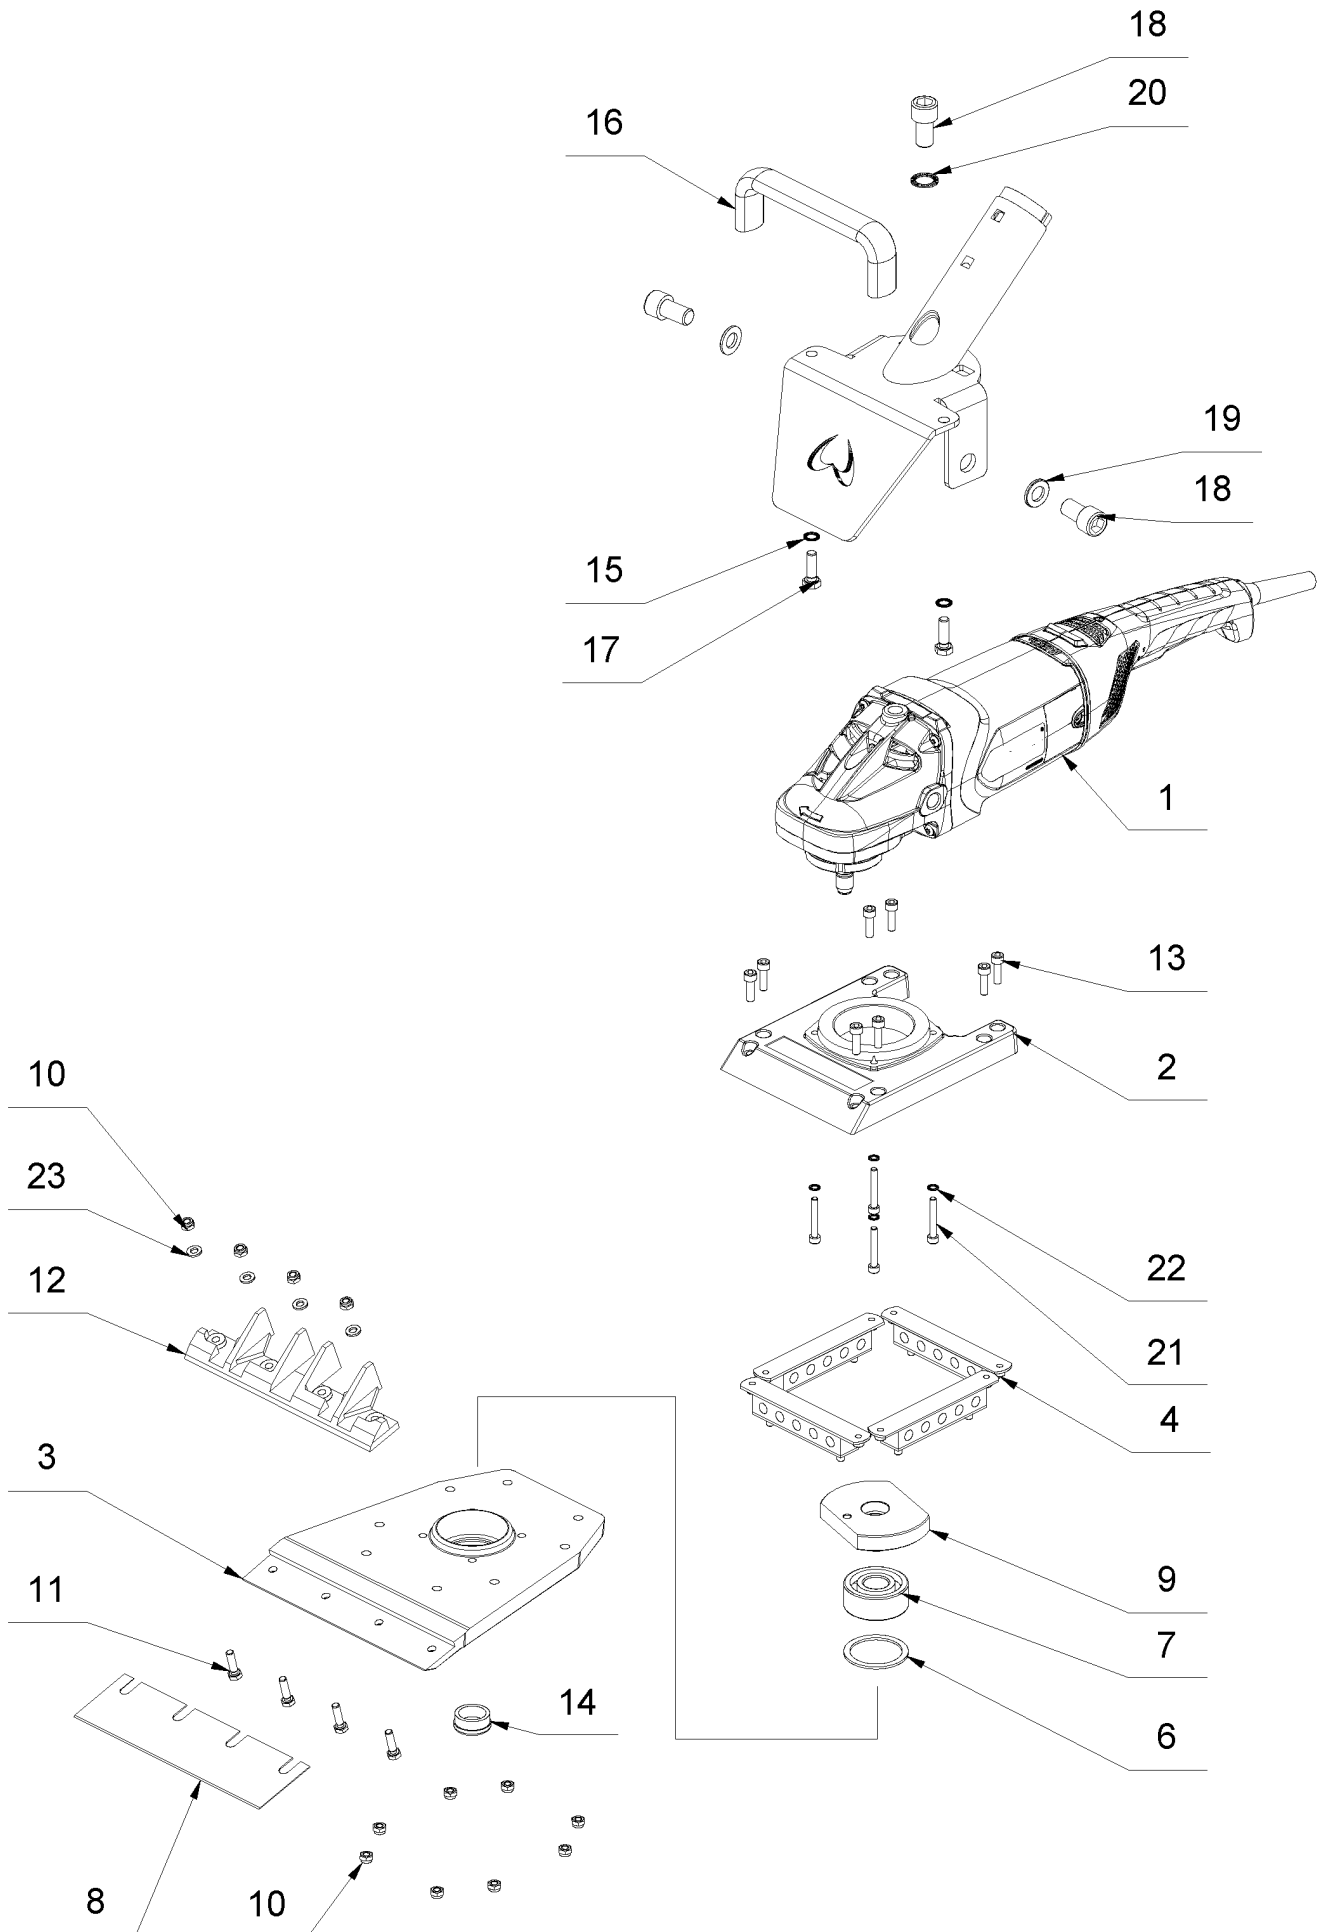

spare parts list Primo-Stripper 230V EU

Table of contents

1 Primo Stripper 230V EU 0001/2016-up to now	3
1 Machine	5
1 Motor WE22 230V 50-60Hz	7
12 Blade holder set ECO	10
2 Handle T compl.	12
3 Handle compl.	14
4 Circuit diagram	16
5 Tool kit #021263	18
6 Accessories	20

1 Primo Stripper 230V EU 0001/2016-up to now

1 Primo Stripper 230V EU 0001/2016-up to now

Item no.	Article no.	Description
1	01_01_082348	Machine
2	01_02_081980	Handle T compl.
3	01_03_081981	Handle compl.
4	01_03_015930	Circuit diagram
5	01_05_021263	Tool kit #021263
6	01_06_082348	Accessories

1 Machine

1 Machine

Item no.	Article no.	Description	Quantity
1	081441	Motor WE22 230V 50-60Hz	1
2	081651	Bearing plate Primo-Stripper	1
3	015221	Striking foot DURO/ECO/Primo	1
4	014931	Rubber Bearing Duro/Eco/Primo-Stripper	4
5	082173	Grip frame/Primo	1
6	017657	Shim washer 42x52x2 DIN 988	1
7	014707	Ball-bearing 62304	1
8	013345	Spare blades, 210 x 60 x 1 mm Duro/Vario	1
9	081653	Eccentric disc Primo-Stripper	1
10	014815	Hexagon nut M6 DIN985	12
11	014772	Hexagon head bolt M 6x22 DIN 933	4
12	036009	Blade holder set ECO	1
13	014752	Cylinder head screw M6x20DIN 912 microve	8
14	049282	Stopper Ø25,0 black	1
15	014860	Schnorr Washer M8	2
16	082184	U-shaped handle GN 725-150-M8	1
17	014775	Hexagon bolt M 8x25 DIN 933	2
18	014745	Cylinder head screw M14x25 DIN 912	3
19	017741	Washer M14 DIN 125	2
20	014863	Schnorr Washer M14	1
21	017007	Cylinder head screw M5x35 DIN912	4
22	014858	Schnorr washer M5	4
23	014827	Washer M6 DIN 125 A	4
o.Abb.	059185	Plug adapter 2-pole 230V CH T11	1
o.Abb.	073312	Adapter Plug 2-pol.230V SK2 UK/Euro	1
o.Abb.	015215	Cable 2x1 ² x4m black w.plug	1
o.Abb.	083110	El.cord 2x1 ² x4m 230V w.plug CH	1
o.Abb.		Supply cable 4m 230V m. Plug UK	1
o.Abb.	042160	Cable 2x2,5 ² x4m black SEE 15215	1