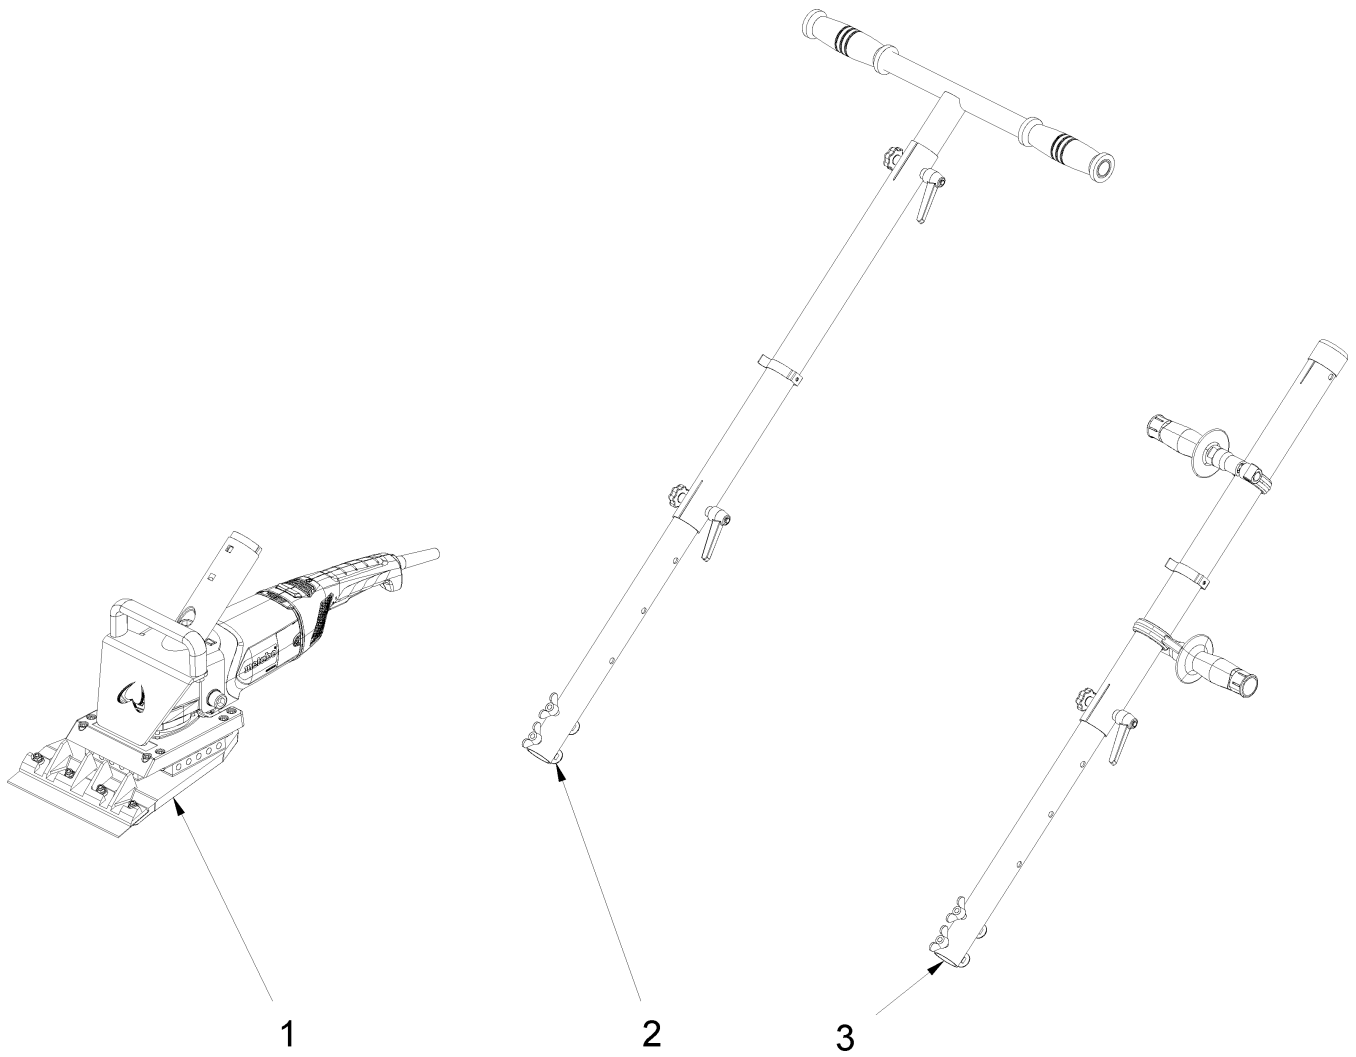

spare parts list Primo-Stripper 230V EU

Table of contents

1 Primo Stripper 230V EU 0001/2016-up to now	3
1 Machine	5
1 Motor WE22 230V 50-60Hz	7
12 Blade holder set ECO	10
2 Handle T compl.	12
3 Handle compl.	14
4 Circuit diagram	16
5 Tool kit #021263	18
6 Accessories	20

1 Primo Stripper 230V EU 0001/2016-up to now

1 Primo Stripper 230V EU 0001/2016-up to now

Item no.	Article no.	Description
1	01_01_082348	Machine
2	01_02_081980	Handle T compl.
3	01_03_081981	Handle compl.
4	01_03_015930	Circuit diagram
5	01_05_021263	Tool kit #021263
6	01_06_082348	Accessories