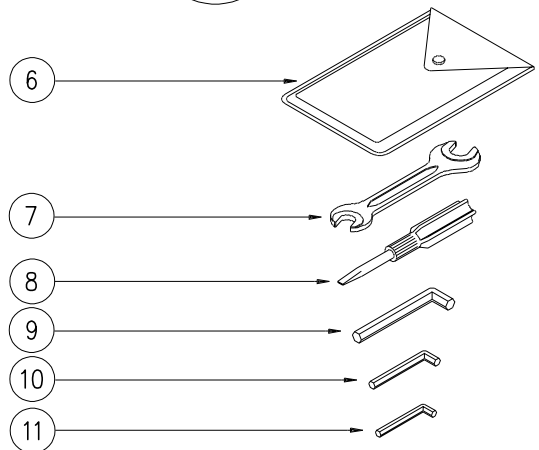

1

2

3

4

5

KÜNZLE & TASIN
Via MARZABOTTO 63-20037-PADERNO DUGNANO (MI)
TEL.02/971695 FAX 02/66013445

SCORPION

KT-BONA
PAGE 7/8
FEBRUARY 2021