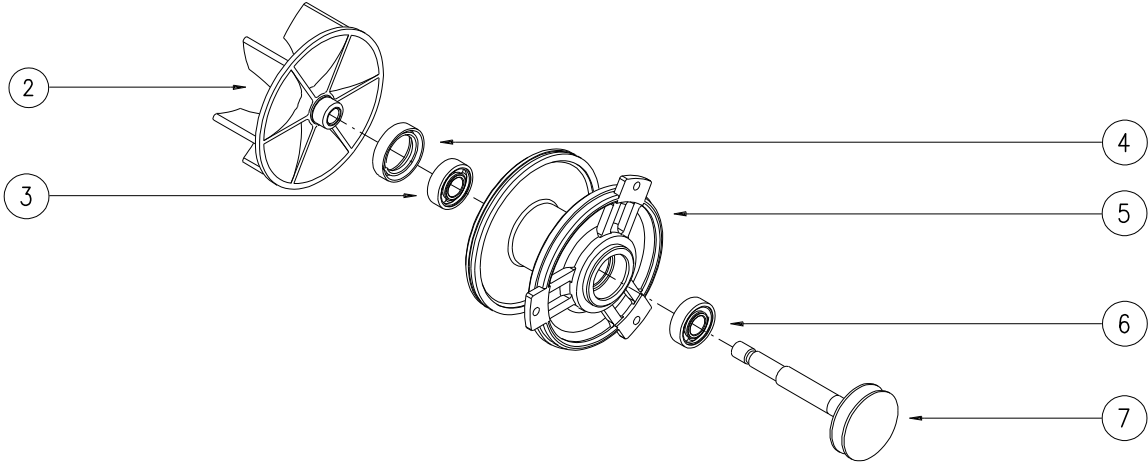

1

8

17

KUNZLE & TASIN
Via MARZABOTTO 63-20037-PADERNO DUGNANO (MI)
TEL.02/971695 FAX 02/66013445

SCORPION

KT-BONA
PAGE 6/8
FEBRUARY 2021