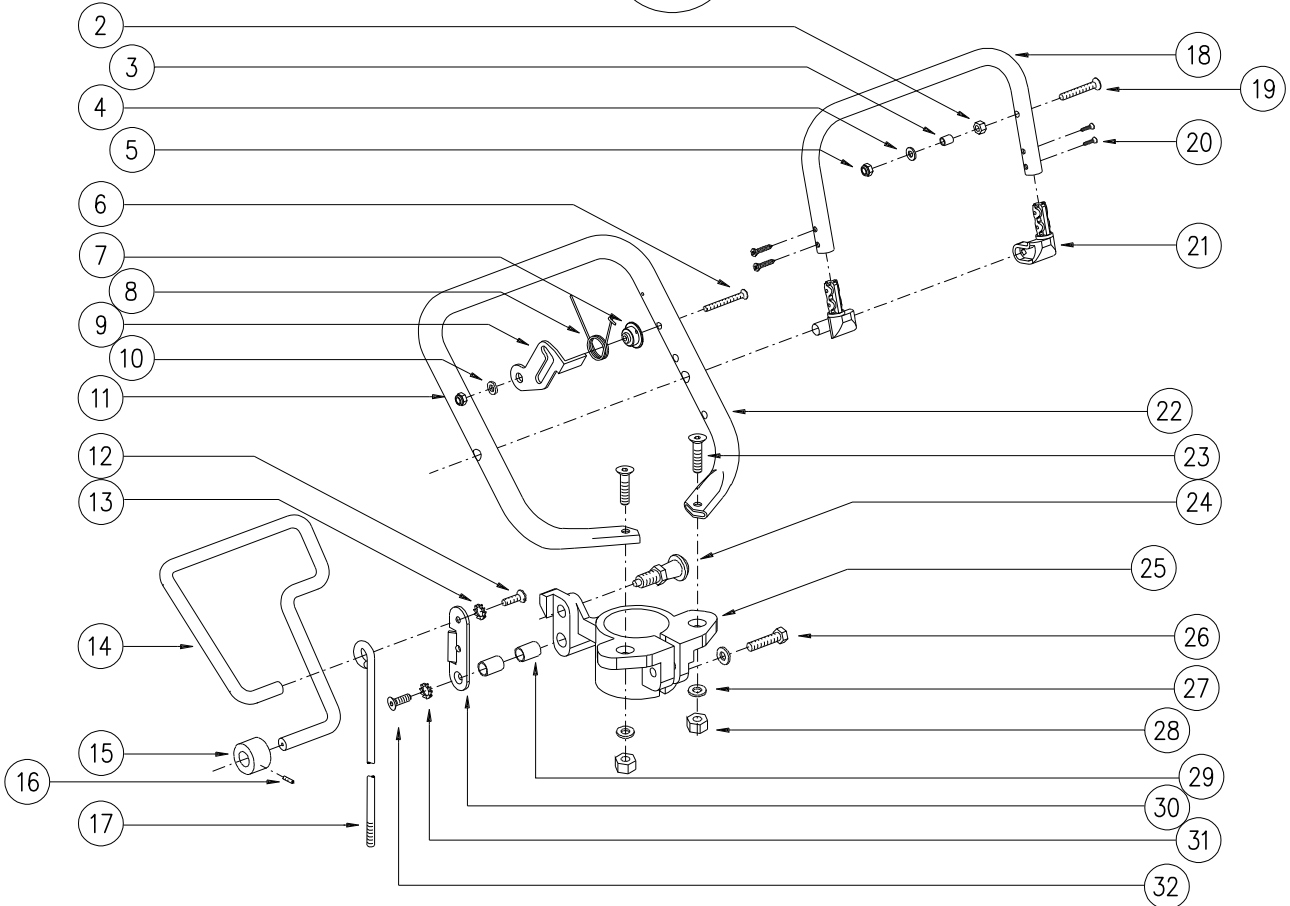

1

33

KUNZLE & TASIN
Via MARZABOTTO 63-20037-PADERNO DUGNANO (MI)
TEL.02/971695 FAX 02/66013445

SCORPION

230V/50Hz

KT-BONA

PAGE 2/8

FEBRUARY 2021