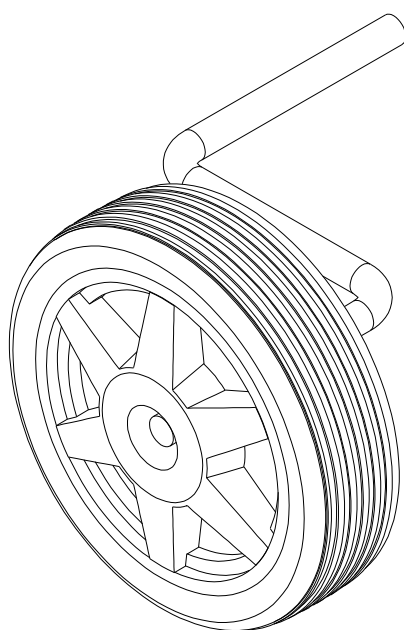

EXTRA ITEM

KUNZLE & TASIN
Via MARZABOTTO 63-20037-PADERNO DUGNANO (MI)
TEL.02/971695 FAX 02/66013445

SCORPION

KT-BONA

PAGE 8/8

FEBRUARY 2021