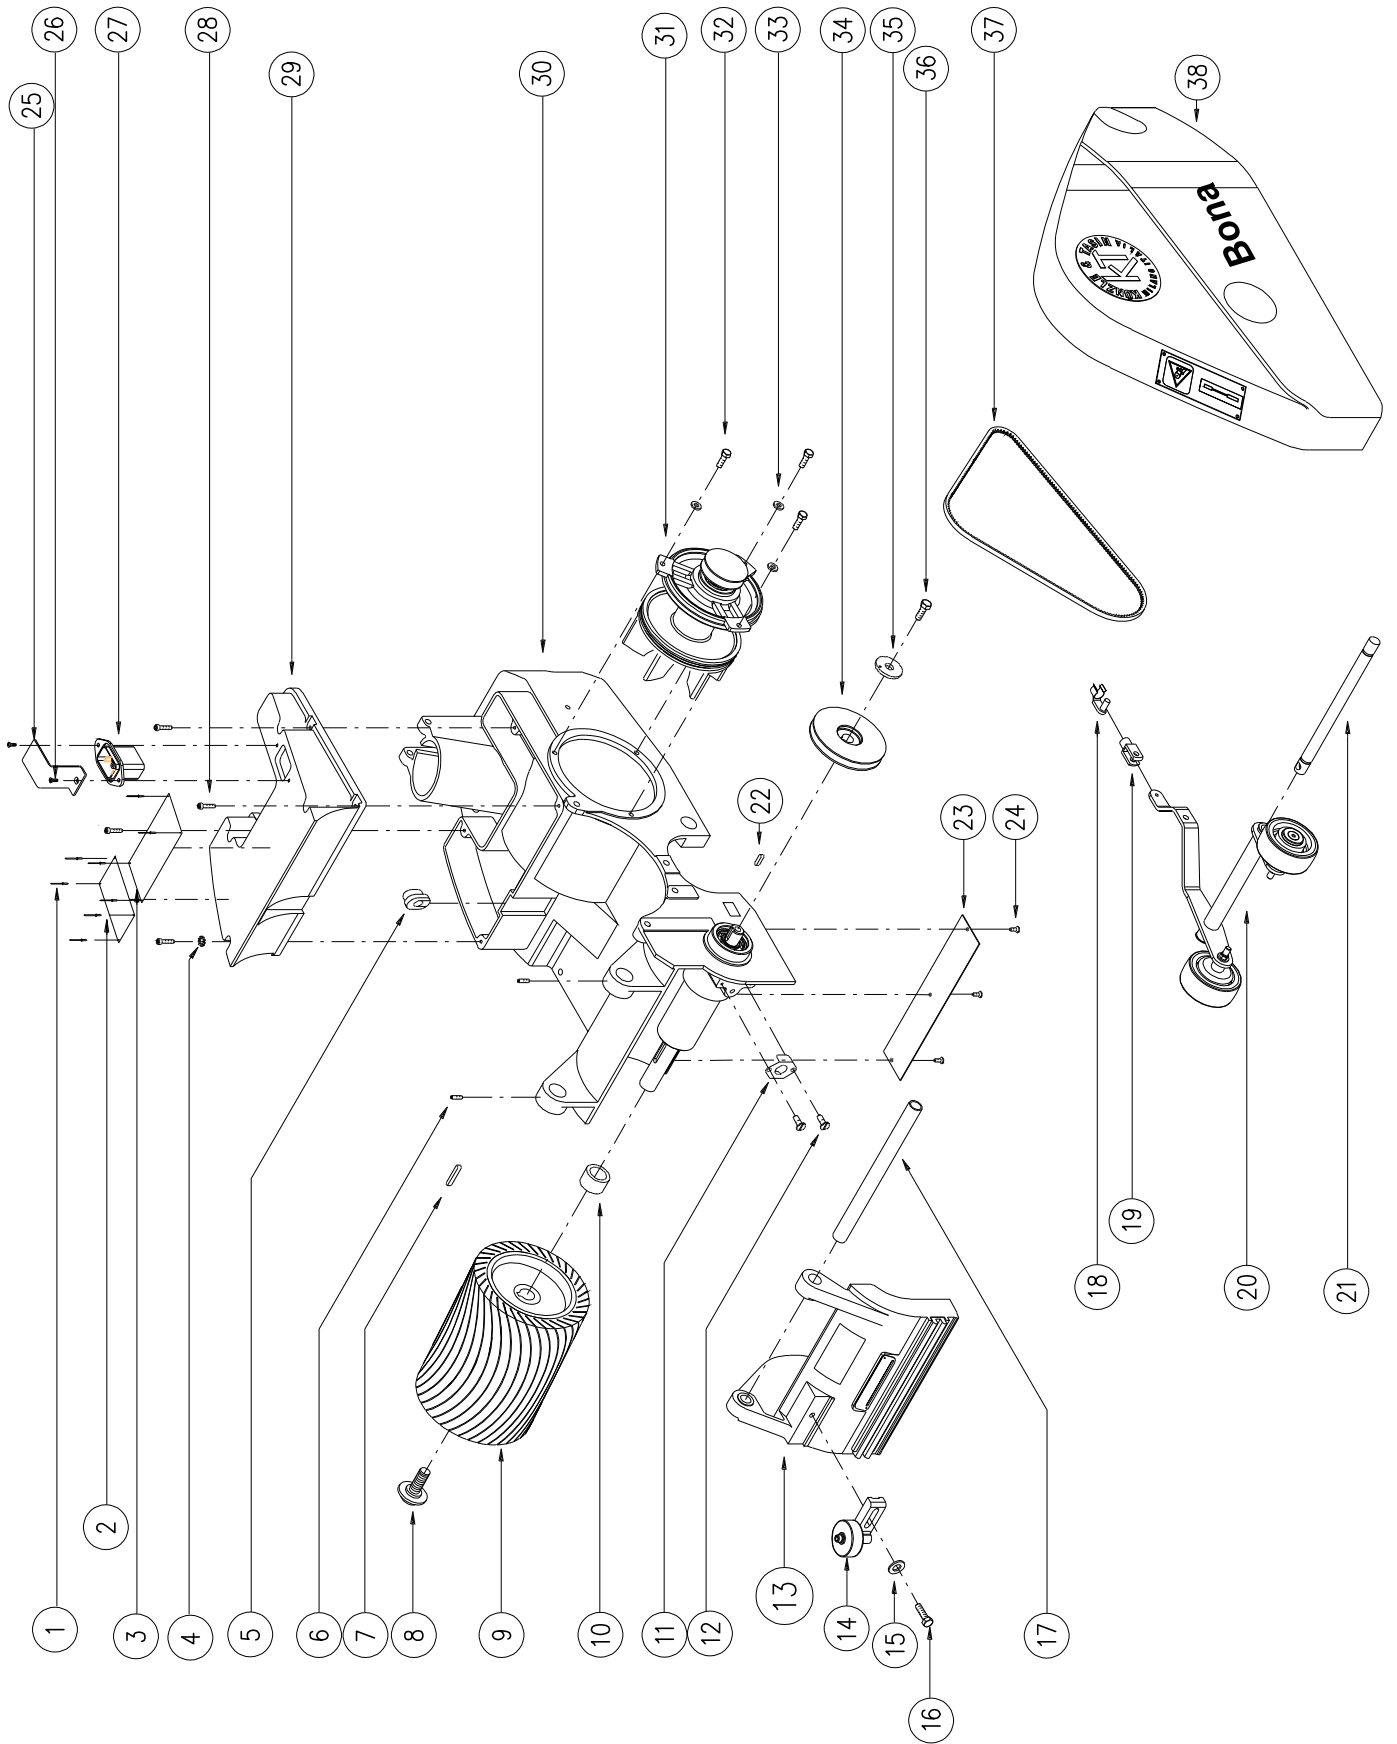

KUNZLE & TASIN
Via MARZABOTTO 63-20037-PADERNO DUGNANO (MI)
TEL.02/971695 FAX 02/66013445

SCORPION

230V/50Hz

KT-BONA

PAGE 3/8

FEBRUARY 2021

SPARE PARTS PAGE 3 of 8

ITEM	PART NUMBER	DESCRIPTION	QTY
1	5100030620	ALUMINIUM BLIND RIVET 2.4x6	8
2	5100031140	EXPANSION DRUM WARNING LABEL	1
3	5100031336	NEUTRAL MOTOR DATA PLATE-S/T/A/C	1
4	5802232001	INT.SERR.LOCK WASHER M4 4.3 6798J	1
5	2900030056	CABLE LOCK SR7 K-2	1
6	5801531004	CONE P.GRUB SCREW M6x10 HE.SOCK.END	2
7	5802630008	KEY 6x6x32 UNI 6604	1
8	0199940085	DRUM LOCKING SCREW	1
9	2999940042	COMPLETE DRUM-"SMILE" CUT-SCORPION	1
10	2800030007	SPACER	1
11	5100031048	FAST LOCK C11	1
12	5800230301	SCREW M3x6 CROSS REC.PAN H.UNI7687	2
13	2999940049BKT	DRUM GUARD+BUSHING ASSEMBLY RAL9006	1
14	2099940030BKT	COMPLETE WALL EDGE RAL9006	1
15	5802230004	WASHER 8.4x16X1.6 UNI6592 GALVANIZ.	1
16	5800730803	SCREW M8x25 UNI5739 GALVANIZED	1
17	2900030032	SCORPION DRUM GUARD PIN	1
18	5100031049	PIN 8x16 STANDARD 01	1
19	5100031050	FORK 8x16 SXN02	1
20	2999940026	COMPL.WHEEL SUPPORT ASS'Y S/QX45	1
21	2900040028	WHEEL SUPPORT SHAFT SCORPION	1
22	5802630011	PARALLEL KEY 5x5x14 UNI6604	1
23	2900030037	SCORPION SUCTION METAL SHEET	1
24	5800530401	SCREW M4x10 CRFH UNI7688 DIN965 GAL	3
25	2900030188	NEW IEC APPL.INLET SAFETY PLATE	1
26	5800530301	SCREW M3X10 CR.REC.FL.H-UNI7688-G.	2
27	4800030009	IEC PANEL MOUNT APPLIANCE INLET 16A	1
28	5800330404	SCREW M4x16 HE.SO.HE.C.UNI5931 GAL.	4
29	2900040104BKT	EL.COMPON.GUARD W/IEC-TEXT.R9006-S	1
30	2999940001BKT	MACH.BED+DRUM BUSHING ASS'Y RAL9006	1
31	2999940006	SUCTION ASSEMBLY-SCORPION	1
32	5800730601	SCREW UNI5739 M6x16 GALVANIZED	3
33	5802230003	WASHER 6.4X12.5 UNI6592 GALVANIZED	3
34	2900040025	DRUM PULLEY D108-SCORPION 50HZ	1
35	0700040910	PULLEY LOCK.WASHER-D35X8.5X4 GALVAN	1
36	5800730802	SCREW M8x20 UNI5739 GALVANIZED	1
37	2900030048	DRIVE BELT OPTI XPZ925 SCORPION	1
38	2999940003BKT	DRIVE BELT GUARD-R9006 FOR REPL.-S	1

KUNZLE & TASIN
Via MARZABOTTO 63-20037-PADERNO DUGNANO (MI)
TEL.02/971695 FAX 02/66013445

SCORPION

KT-BONA

PAGE 3/8

FEBRUARY 2021