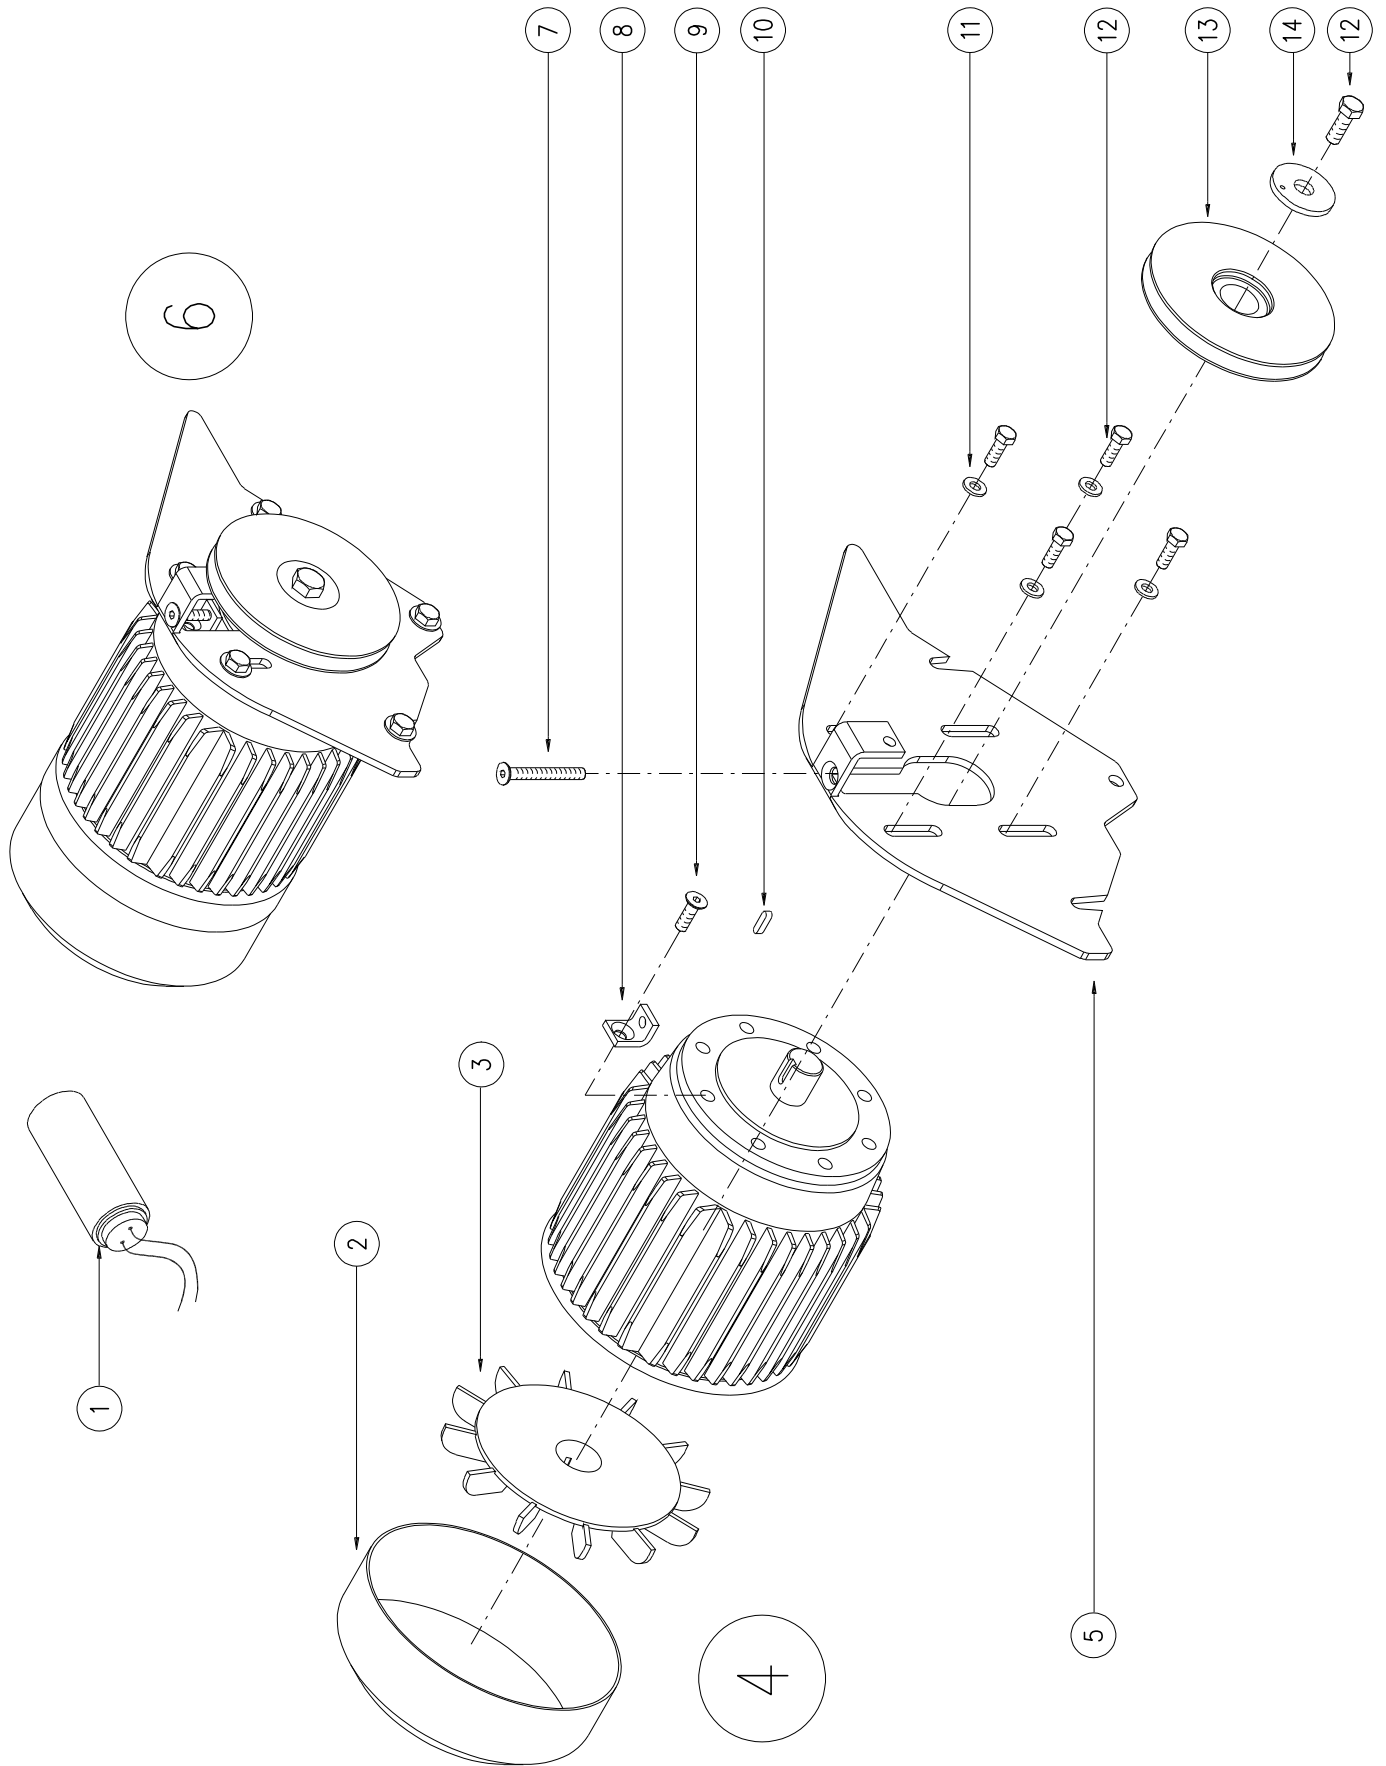

KUNZLE & TASIN
Via MARZABOTTO 63-20037-PADERNO DUGNANO (MI)
TEL.02/971695 FAX 02/66013445

SCORPION

230V/50Hz

KT-BONA

PAGE 4/8

FEBRUARY 2021

SPARE PARTS PAGE 4 of 8

ITEM	PART NUMBER	DESCRIPTION	QTY
1	2900030074	CAPACITOR 45MF W/SCREW TERM.F/REPL.	1
2	2900030028	MOTOR FAN METAL COVER SCORPION	1
3	2900030119	MOTOR COOLING FAN-"CG"+RING NUT	1
4	2900030066	MOTOR 230/50 "C"-SCORPION	1
5	2900030019	SCORPION MOTOR PLATE	1
6	2999940056	COMPL.MOTOR 230/50 W.PLATE-SCORPION	1
7	5800630808	SCREW M8X60 UNI5933	1
8	2900030020	SCORPION DRIV.BELT TIGHTENING PLATE	1
9	5800630801	SCREW M8x20 UNI5933 GALVANIZED	1
10	5802630003	6x6x20 KEY	1
11	5802230004	WASHER 8.4x16X1.6 UNI6592 GALVANIZ.	4
12	5800730802	SCREW M8x20 UNI5739 GALVANIZED	5
13	2900040024	MOTOR PULLEY D.114-SCORPION 50HZ	1
14	0700040910	PULLEY LOCK.WASHER-D35X8.5X4 GALVAN	1

KUNZLE & TASIN
Via MARZABOTTO 63-20037-PADERNO DUGNANO (MI)
TEL.02/971695 FAX 02/66013445

SCORPION

KT-BONA

PAGE 4/8

FEBRUARY 2021