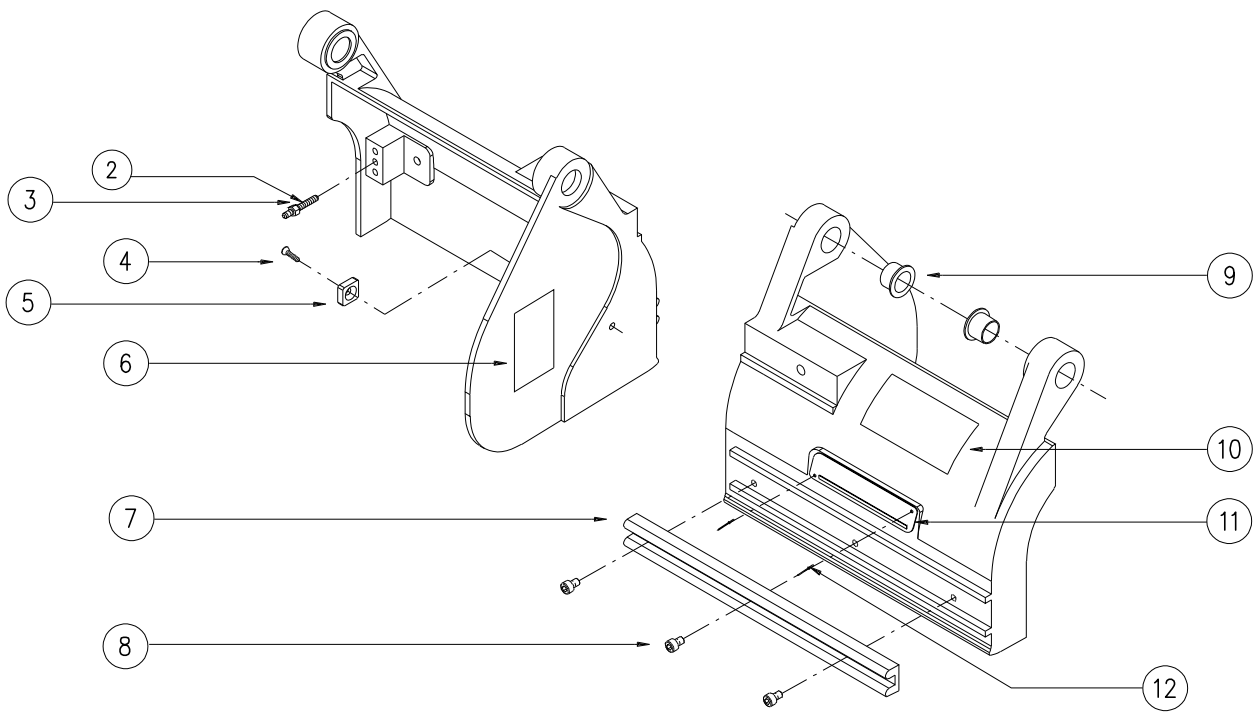

1

13

KUNZLE & TASIN
Via MARZABOTTO 63-20037-PADERNO DUGNANO (MI)
TEL.02/971695 FAX 02/66013445

SCORPION

KT-BONA
PAGE 5/8
FEBRUARY 2021