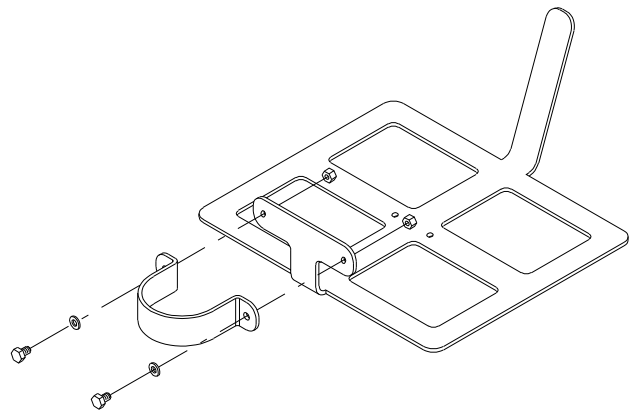

1

2

3

4

5

KÜNZLE & TASIN
Via MARZABOTTO 63-20037-PADERNO DUGNANO (MI)
TEL.02/971695 FAX 02/66013445

SCORPION

KT-BONA
PAGE 7/8
FEBRUARY 2021