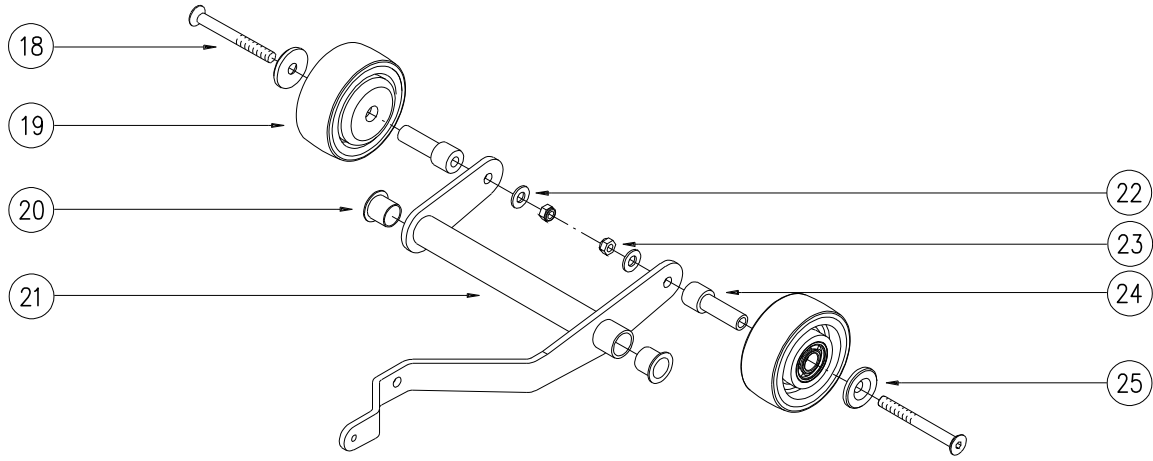

17

KUNZLE & TASIN
Via MARZABOTTO 63-20037-PADERNO DUGNANO (MI)
TEL.02/971695 FAX 02/66013445

SCORPION

KT-BONA
PAGE 6/8
FEBRUARY 2021