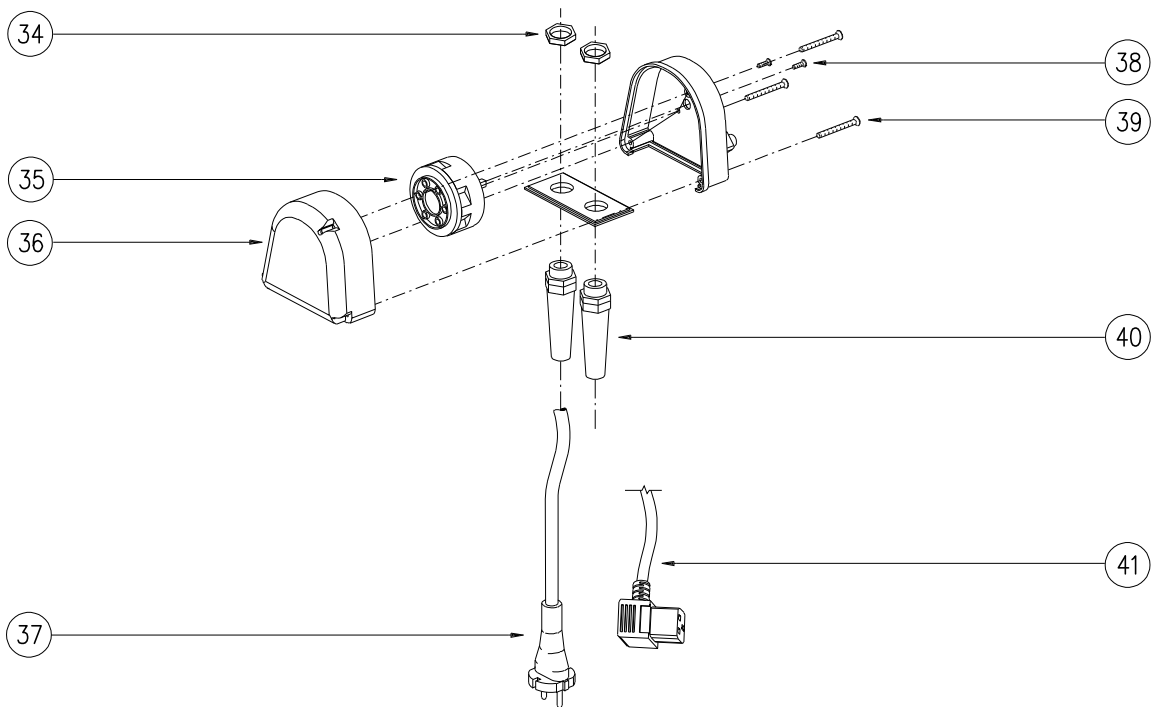

KUNZLE & TASIN
Via MARZABOTTO 63-20037-PADERNO DUGNANO (MI)
TEL.02/971695 FAX 02/66013445

SCORPION

230V/50Hz

KT-BONA

PAGE 2/8

FEBRUARY 2021