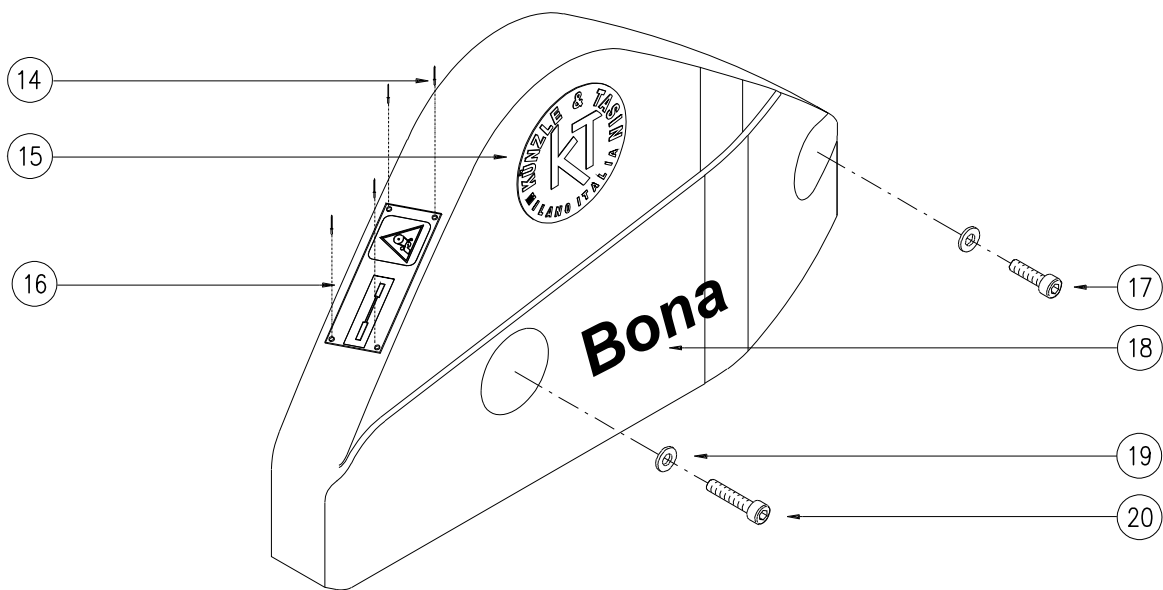

KUNZLE & TASIN
Via MARZABOTTO 63-20037-PADERNO DUGNANO (MI)
TEL.02/971695 FAX 02/66013445

SCORPION

KT-BONA
PAGE 5/8
FEBRUARY 2021