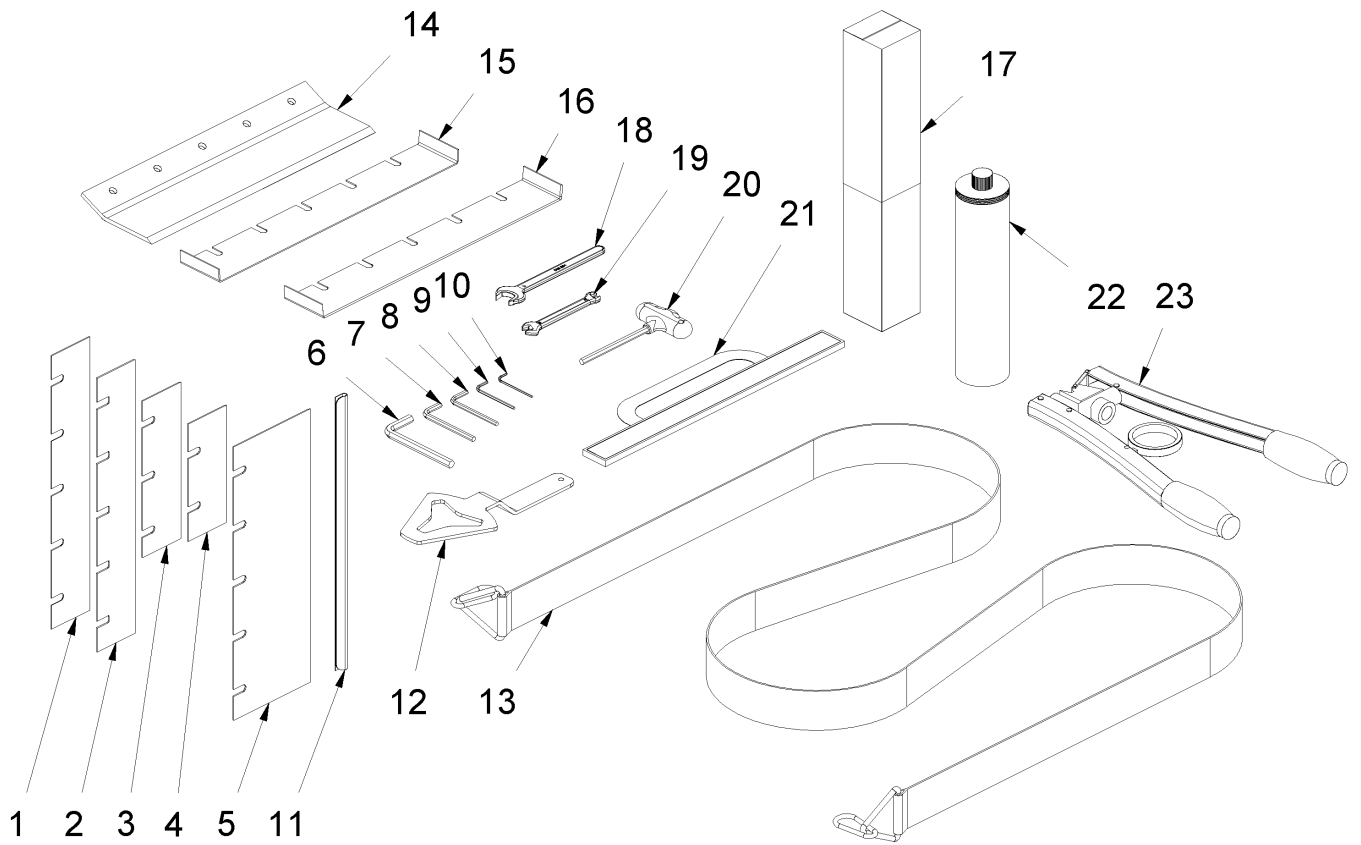

12 Tool kit

12 Tool kit

Item no.	Article no.	Description	Quantity
1	013978	Spare blades, 350 x 60 x 1,0 mm, 10 pcs.	1
2	013979	Spare blades, 350 x 60 x 1,5 mm, 10 pcs.	1
3	013980	Spare blades, 200 x 60 x 1,5 mm, 10 pcs.	1
4	013981	Spare blades, 150 x 60 x 1,5 mm, 10 pcs.	1
5	013982	Spare blade, 350 x 120 x 1,5 mm	1
6	014959	Hexagonal screw key SW8 DIN 911	1
7	014956	Hexagonal screw key SW5 DIN 911	1
8	017027	Hexagonal screw key SW4 DIN 911	1
9	014955	Hexagonal screw key SW2.5 DIN 911	1
10	017660	Hexagonal screw key SW2 DIN 911	1
11	017647	Blade protection 350mm	1
12	042645	Three-star seized key	1
13	040603	Carrying belt for tools	1
14	039361	Blade, heavy type, 350 mm	1
15	038933	U-Blade 350mm bottom cutting edge	1
16	013983	U-Blade 350mm top cutting edge	1
17	017666	Sliding sleeve 55x55 Turbo/ Super	1
18	017601	Open-end wrench SW17	1
19	017612	Double fork wrench sw10/13 mm	1
20	019141	T-handle 6-kt SW 6	1
21	033204	Blade protection LederTurbo/Extro/Super	1
22	087733	Lagermeister WHS 2002 500g SR-cartridge	1
23	087466	Two-hand grease gun SEE 176568	1