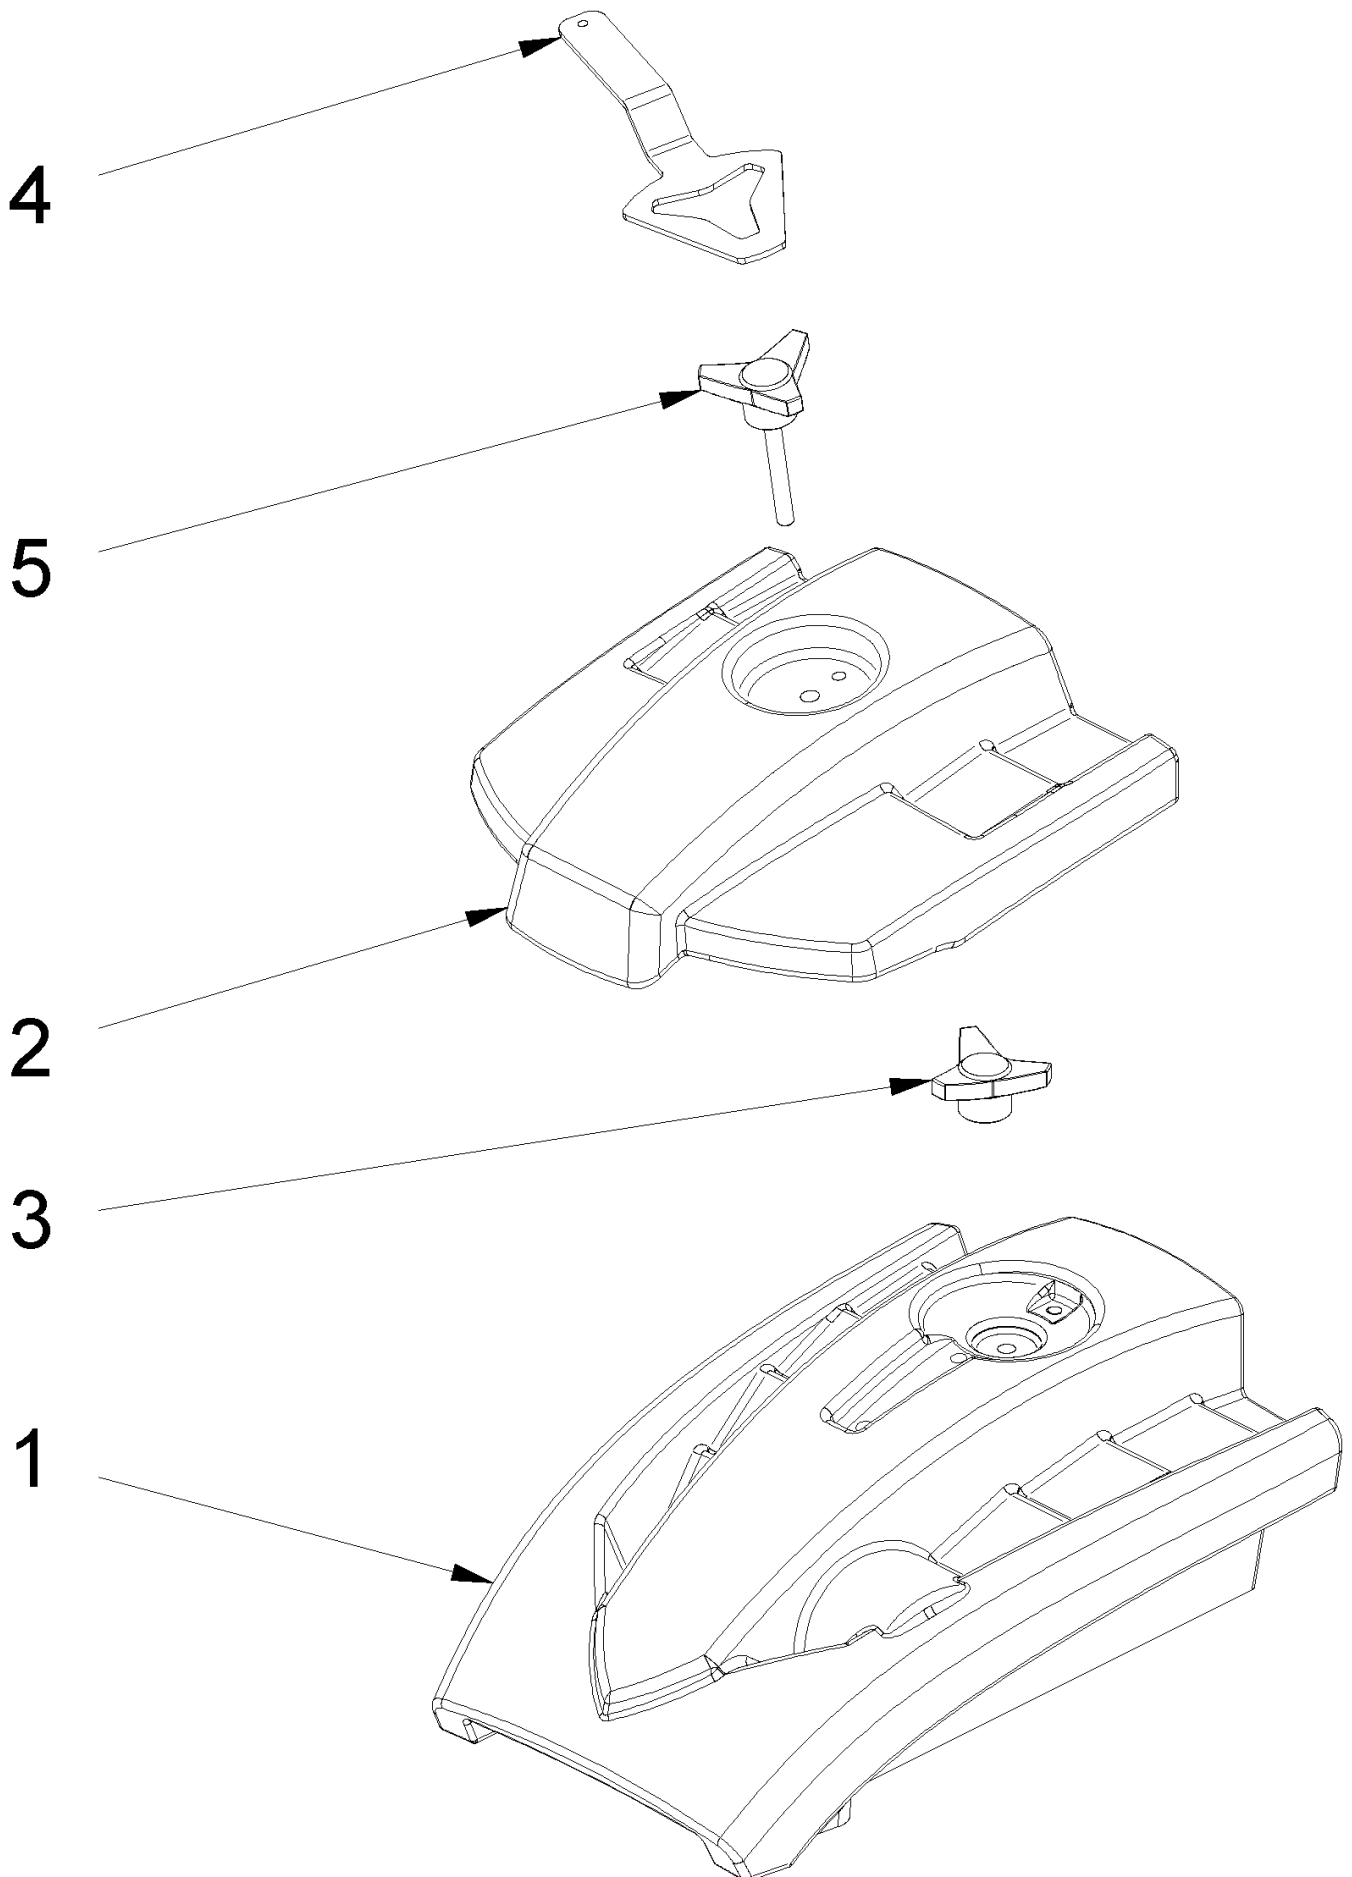

9 Weight

---

9 Weight

Item no.	Article no.	Description	Quantity
1	082659	Cover Turbo - with cone	1
1			1
1			1
2	038535	Additional weight, 30 kg, cpl.Turbo2	1
2	052678	Additional weight Turbo2 red	1
2	072286	Additional weight Turbo2 red ZEP	1
3	039189	Three-star grip nut D80 x M10	1
4	042645	Three-star seized key	1
5	039234	Three-star grip screw cpl.M10x80	1