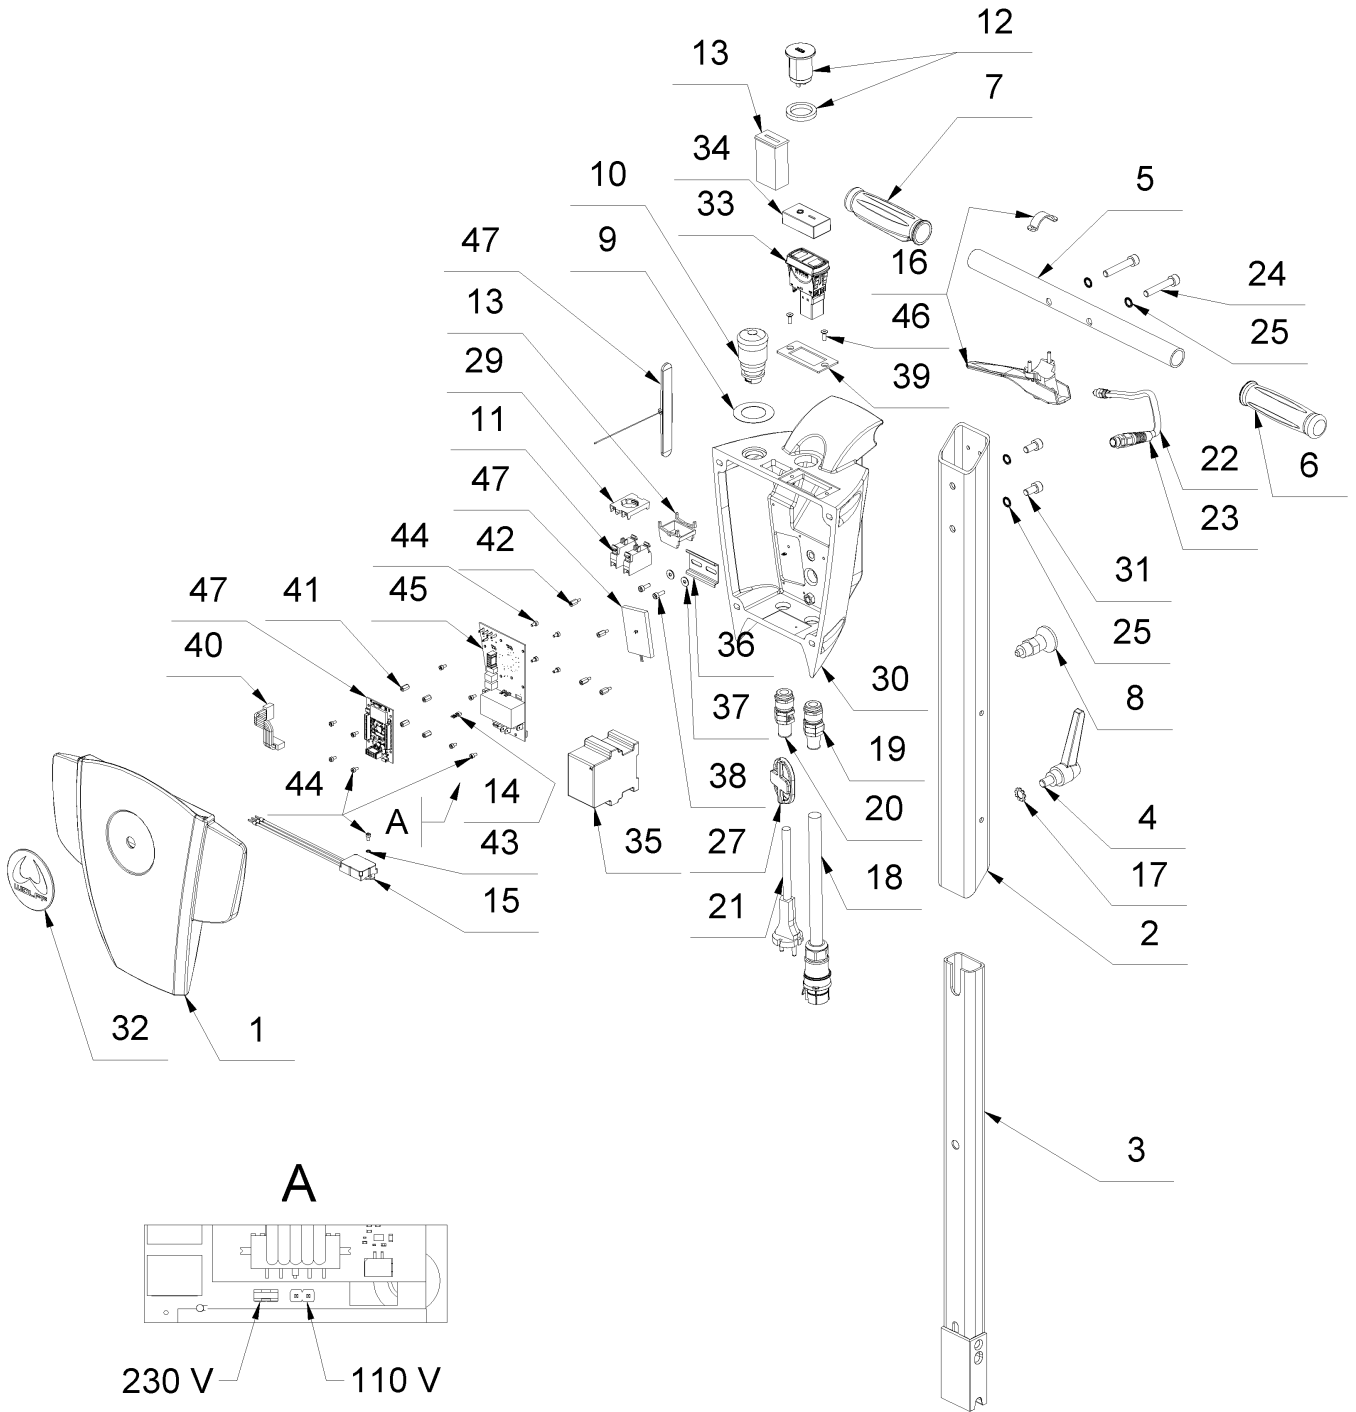

8 handle

8 handle

Item no.	Article no.	Description	Quantity
1	070308	Cover MO C-handle green	1
2	066535	SG Outer tube C-Handle	1
3	085480	SG Inside tube handel Turbo/Vario/Extro	1
4	038567	Clamping lever GN300-92-M10-16-SW	1
5	039202	Handle tube for Extro2,VarioSilent	1
6	069782	Grip covering left VarioSilent/CaymanSt	1
7	069784	Grip covering right"Dead man"	1
8	037953	Fixing pin	1
9	136966	Label emergency C-Stiel	1
10	052443	Safety switch	1
11	017507	Contact element open NC	2
12	082266	USB-recessed socket with Cap	1
13	076873	XS Service hour meter 230V 50 Hz	1
14	165359	Jumper 2.54mm motherboard Turbo EMK	1
15	173700	Soft start PF200 Biber/Turbo EMK	1
16	032751	Dead-man-seized handle	1
17	017786	Tooth lock washer 10.5 DIN 6797	1
18	165287	Controlcable handl with socket Turbo EMK	1
19	085448	Cable glandSR-M 20x1,5/KB9-11mm	1
20	084796	Cable gland SR-M 20x1,5KB11-13mm	1
21	088900	Supply cable BiTurbo	1
22	039298	Switch "Dead-man"with cable VarioSilent	1
23	089582	Presse-étoupe MS-M 12x1,5/KB 3,5-7	1
24	014739	Cylinder head screw M8x45 DIN 912	2
25	014860	Schnorr Washer M8	4
26	014813	Hexagon nut M4 DIN 985	2
27	067749	cable retention	1
28	014810	Hexagon nut M 8 DIN 934 I6I/I8I	1
29	017503	Adapterattachment	1
30	164140	Switch housing Turbo EMK	1
31	017651	Cylinder head screw M8x16 DIN 912	2
32	118141	Label Wolff 3D d80mm	1
33	164755	ETA protective switch 230V 2021	1
34	164913	Splash water protection ETA switch 2021	1