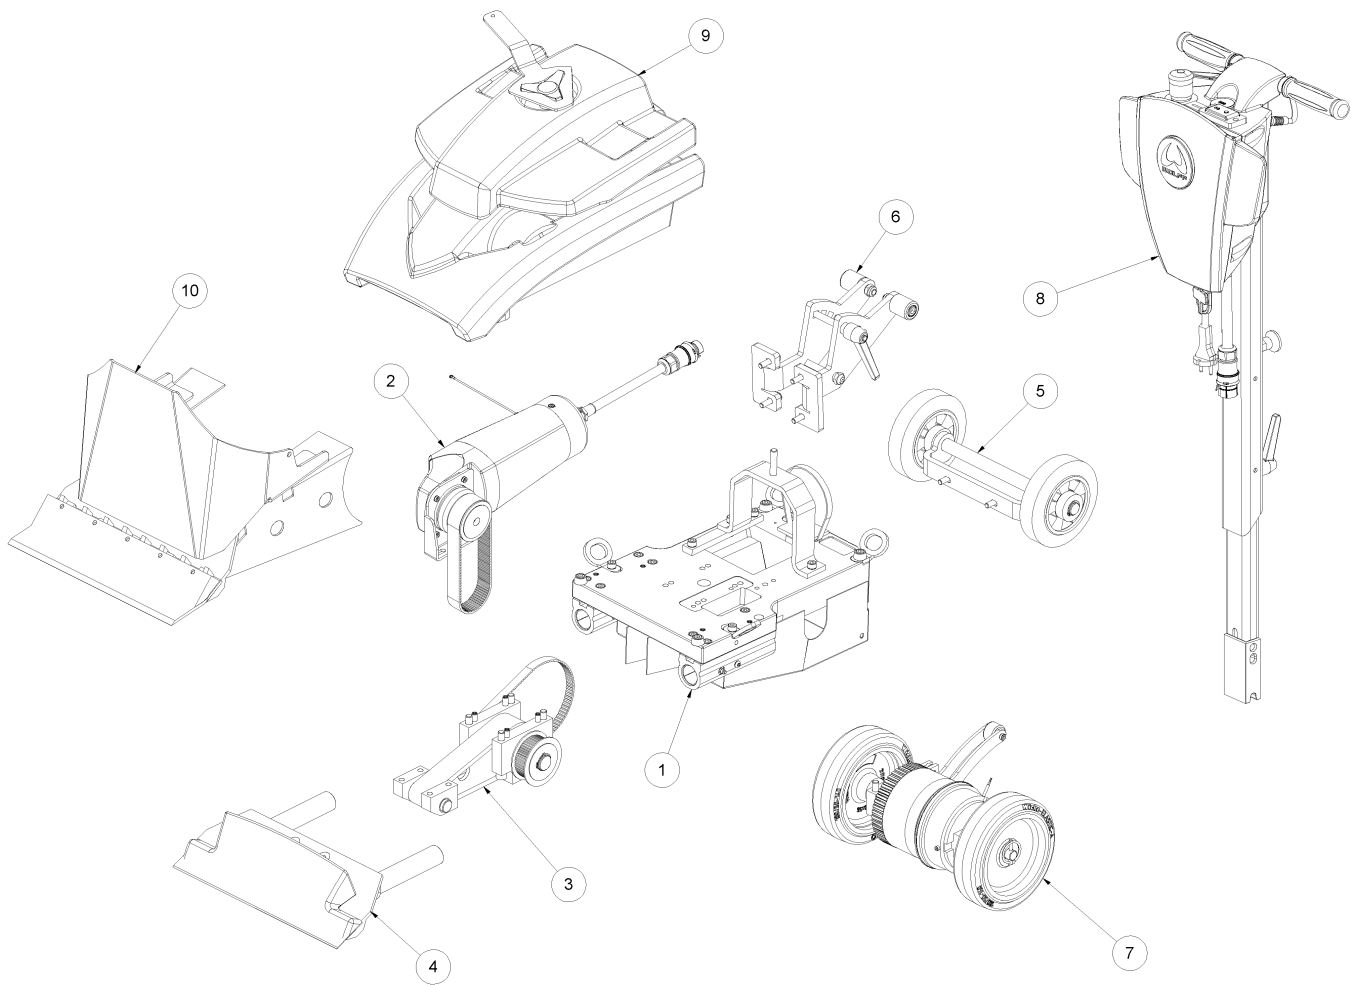

1 Turbo EMK (N001-12/2019 - N005-12/2019)

1 Turbo EMK (N001-12/2019 - N005-12/2019)

Item no.	Article no.	Description
1	01_01_010622	Frame
2	01_02_010764	Motor
3	01_03_038587	Striking mechanism
4	01_04_038587	Oscillator
5	04_05_043778	Transport Chassis
6	04_06_076846	Bracket
7	01_07_010622	Drive Shaft
8	01_09_010684	handle
9	01_12_038587	Weight
10	01_13_063754	Parket-Set
11	01_15_010622	Circuit diagram
12	06_16_048951	Tool kit
13	01_14_010622	Accessories