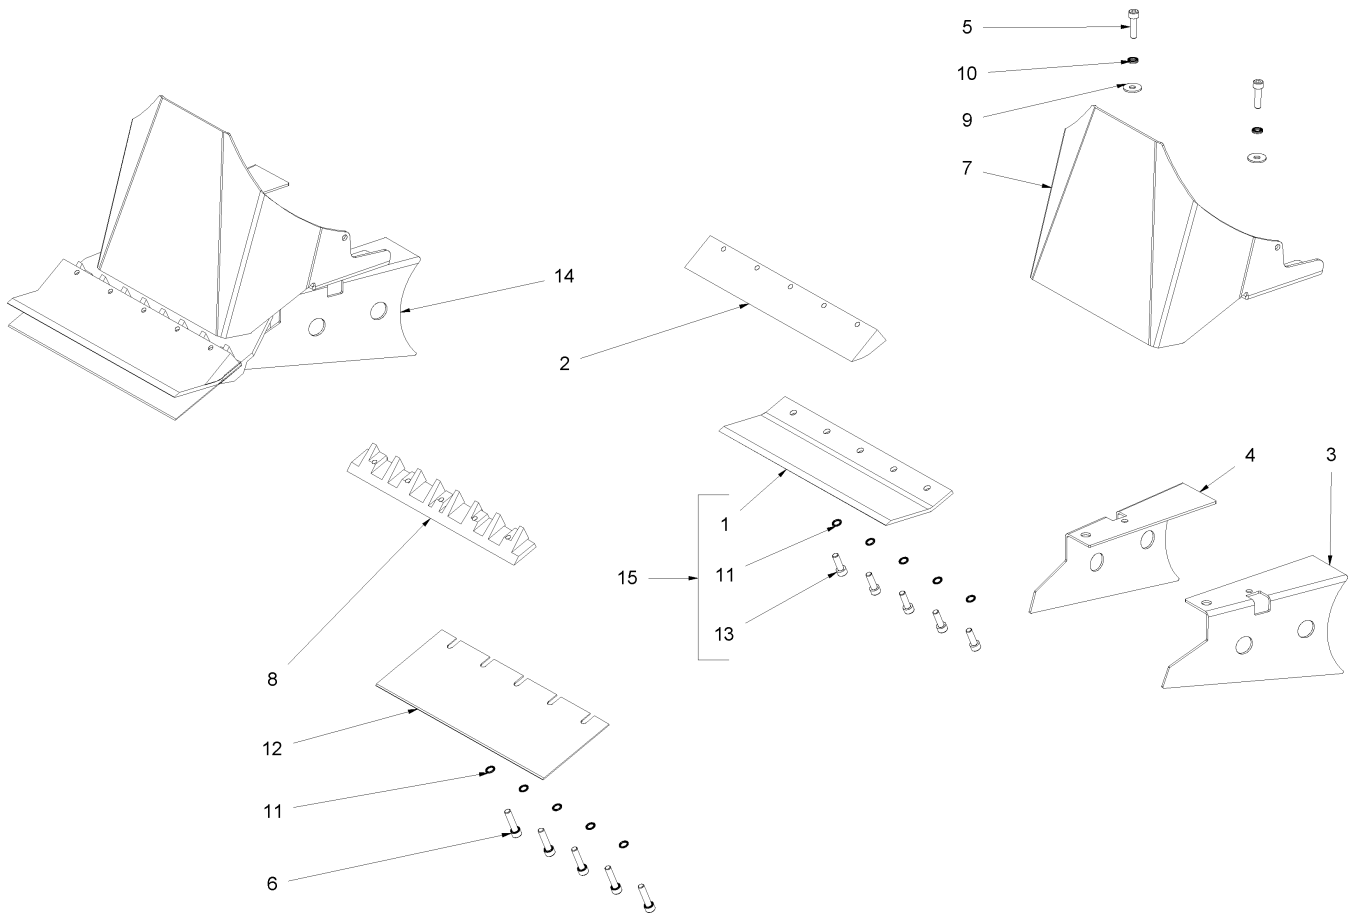

10 Parquet-Set

10 Parquet-Set

Item no.	Article no.	Description	Quantity
1	039361	Blade, heavy type, 350 mm	2
2	063753	blade holder parquet deflector Turbo 2	2
3	172789	Underride protection left Turbo2	2
4	172785	Underride protection right Turbo2	2
5	014736	Cylinder head screw M8x30 DIN 912	4
6	014737	Cylinder head screw M8x35 DIN 912	10
7	063752	parquet deflector new Turbo 2	2
8	073389	Blade holder Parquet set	2
9	018737	Washer 8,4x24x2 DIN 9021 galv.	4
10	066929	Safety washer M 8	4
11	014860	Schnorr Washer M8	30
12	013982	Spare blade, 350 x 120 x 1,5 mm	2
13	014735	Cylinder head screw M8x25 DIN 912	10
14	063754	Parquet deflector set Turbo 2	2
15	039362	Special blade, heavy type, 350 mm	1