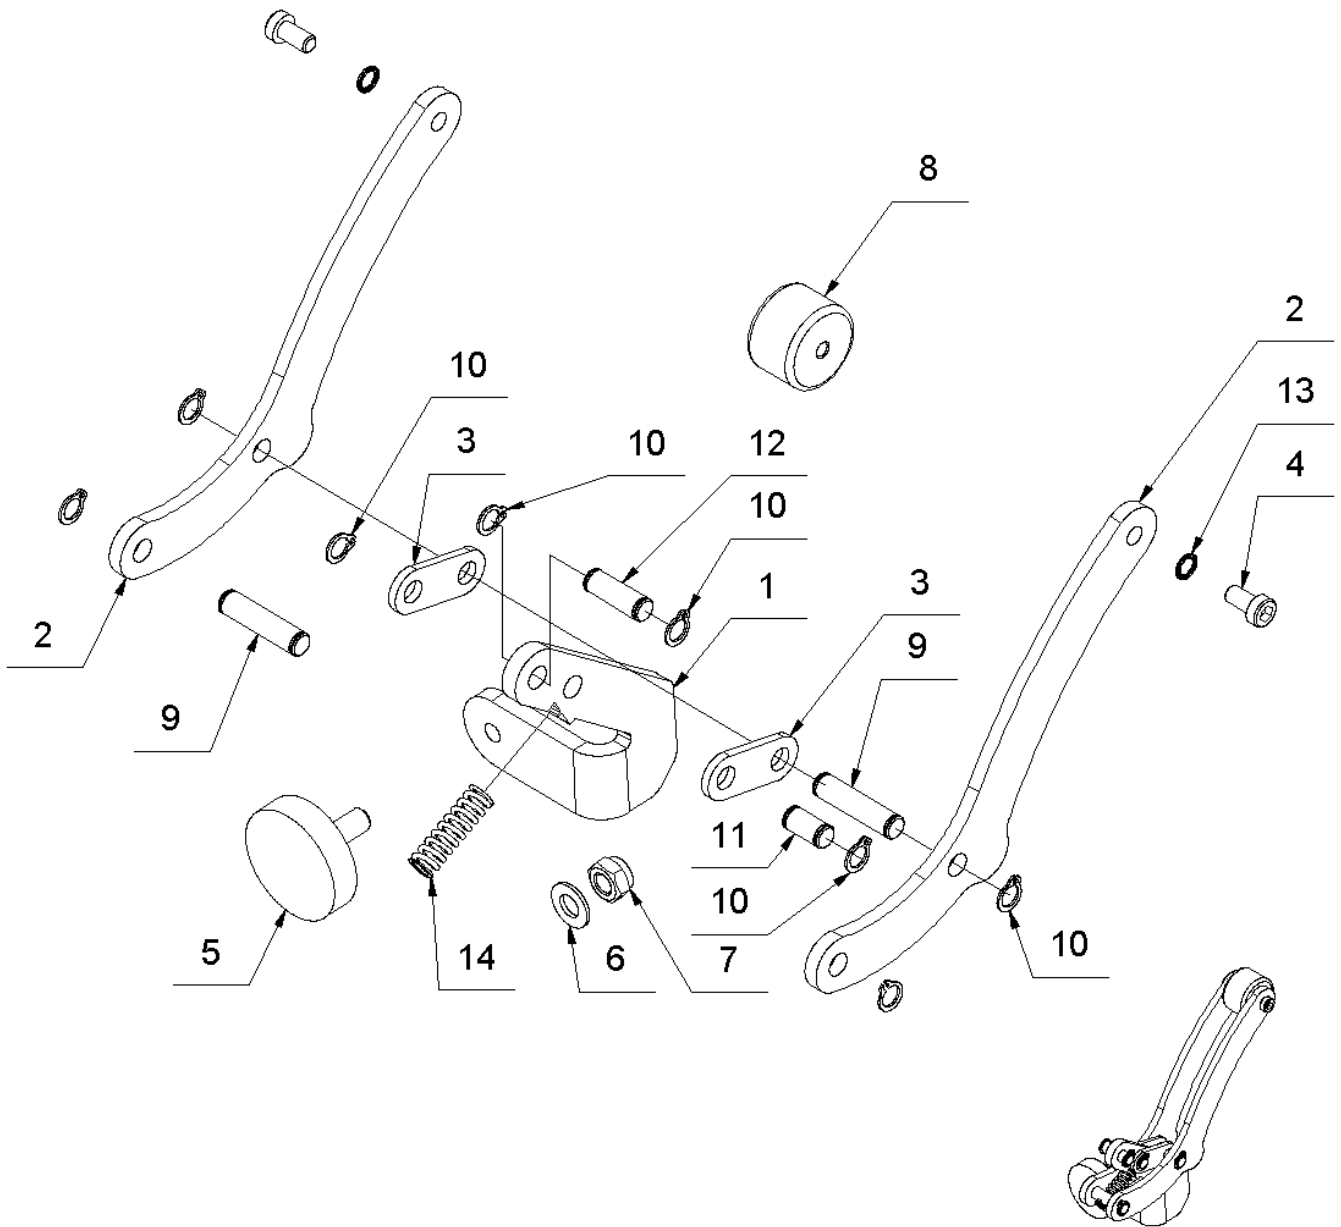

16 BG Footrest parking brake Turbo EMK

16 BG Footrest parking brake Turbo EMK

Item no.	Article no.	Description	Quantity
1	163495	Angle parking brake Turbo EMK	1
2	163493	Lever parking brake Turbo EMK	2
3	163489	Bracket parking brake Turbo EMK	2
4	018272	Cylinder head screw M6x12 DIN 6912	2
5	032752	Rubber metal buffer 40x10-M8x23 Typ D	1
6	014828	Washer M8 DIN 125 A	1
7	014816	Hexagon nut M8 DIN 985	1
8	163486	Footrest parking brake Turbo EMK	1
9	163457	Bolt with groove Ø8x30,5 Turbo EMK	2
10	018094	Safety washer A 8 DIN 471	8
11	163459	Bolt with groove Ø8x12,5 Turbo EMK	1
12	163458	Bolt with groove Ø8x20,5 Turbo EMK	1
13	014859	Schnorr washer M6	2
14	163490	Spring parking brake Turbo EMK	1