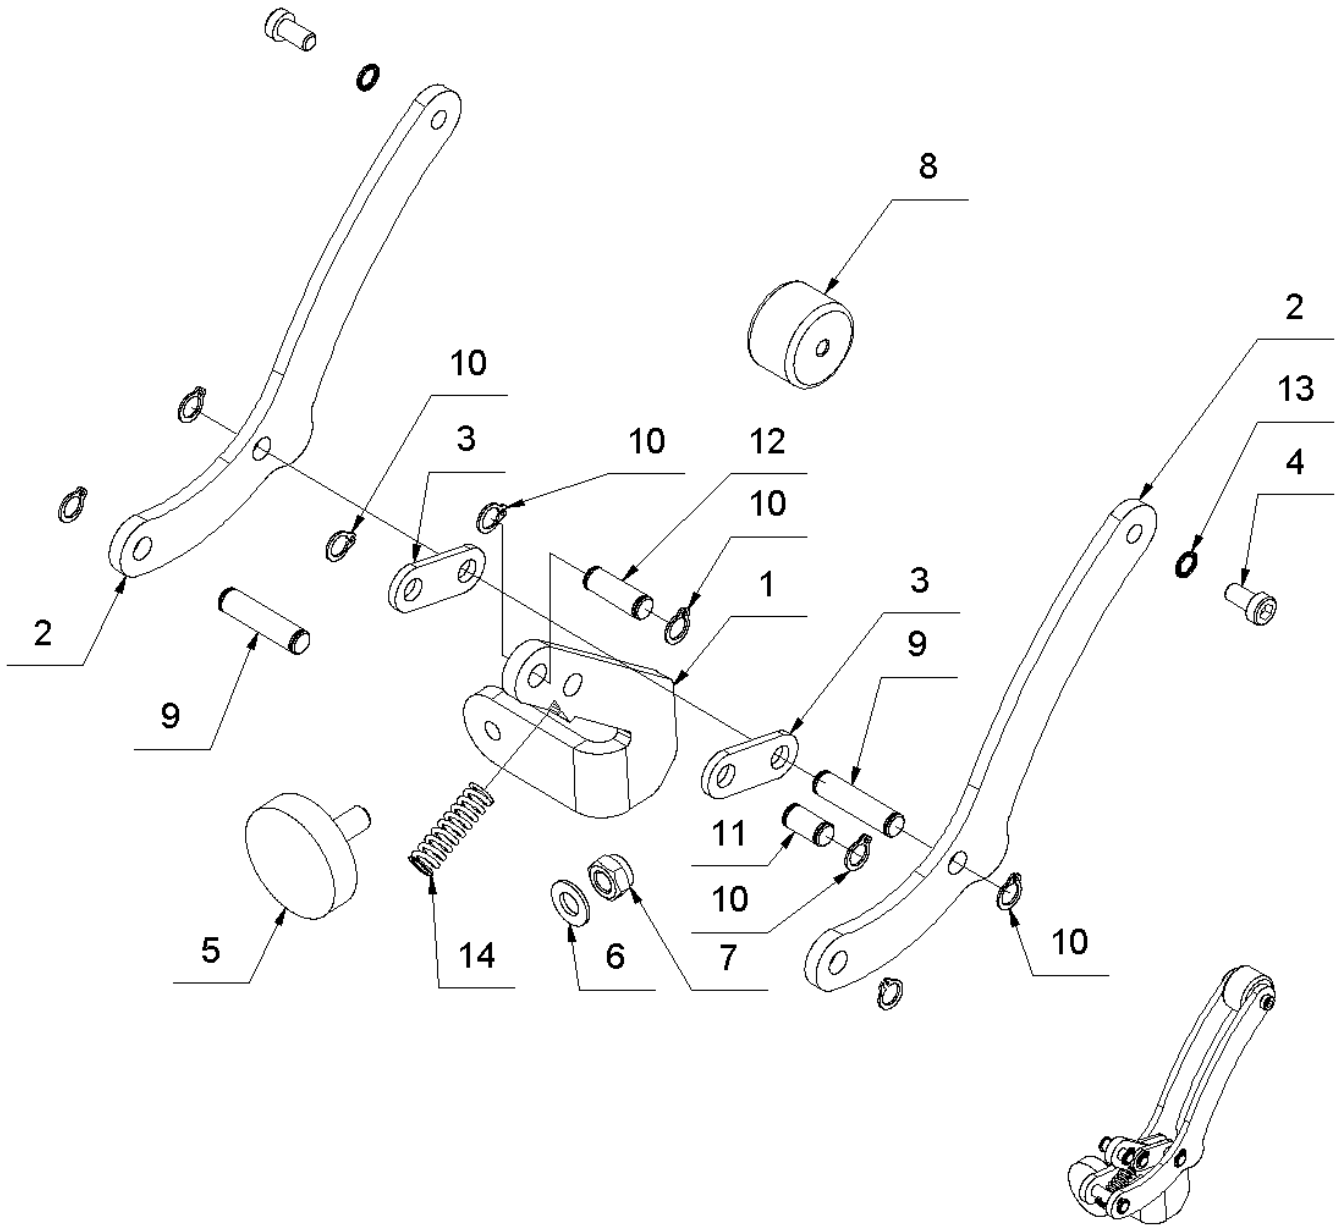

16 BG Footrest parking brake Turbo EMK

16 BG Footrest parking brake Turbo EMK

Item no.	Article no.	Description	Quantity
1	163495	Angle parking brake Turbo EMK	1
2	163493	Lever parking brake Turbo EMK	2
3	163489	Bracket parking brake Turbo EMK	2
4	018272	Cylinder head screw M6x12 DIN 6912	2
5	032752	Rubber metal buffer 40x10-M8x23 Typ D	1
6	014828	Washer M8 DIN 125 A	1
7	014816	Hexagon nut M8 DIN 985	1
8	163486	Footrest parking brake Turbo EMK	1
9	163457	Bolt with groove Ø8x30,5 Turbo EMK	2
10	018094	Safety washer A 8 DIN 471	8
11	163459	Bolt with groove Ø8x12,5 Turbo EMK	1
12	163458	Bolt with groove Ø8x20,5 Turbo EMK	1
13	014859	Schnorr washer M6	2
14	163490	Spring parking brake Turbo EMK	1