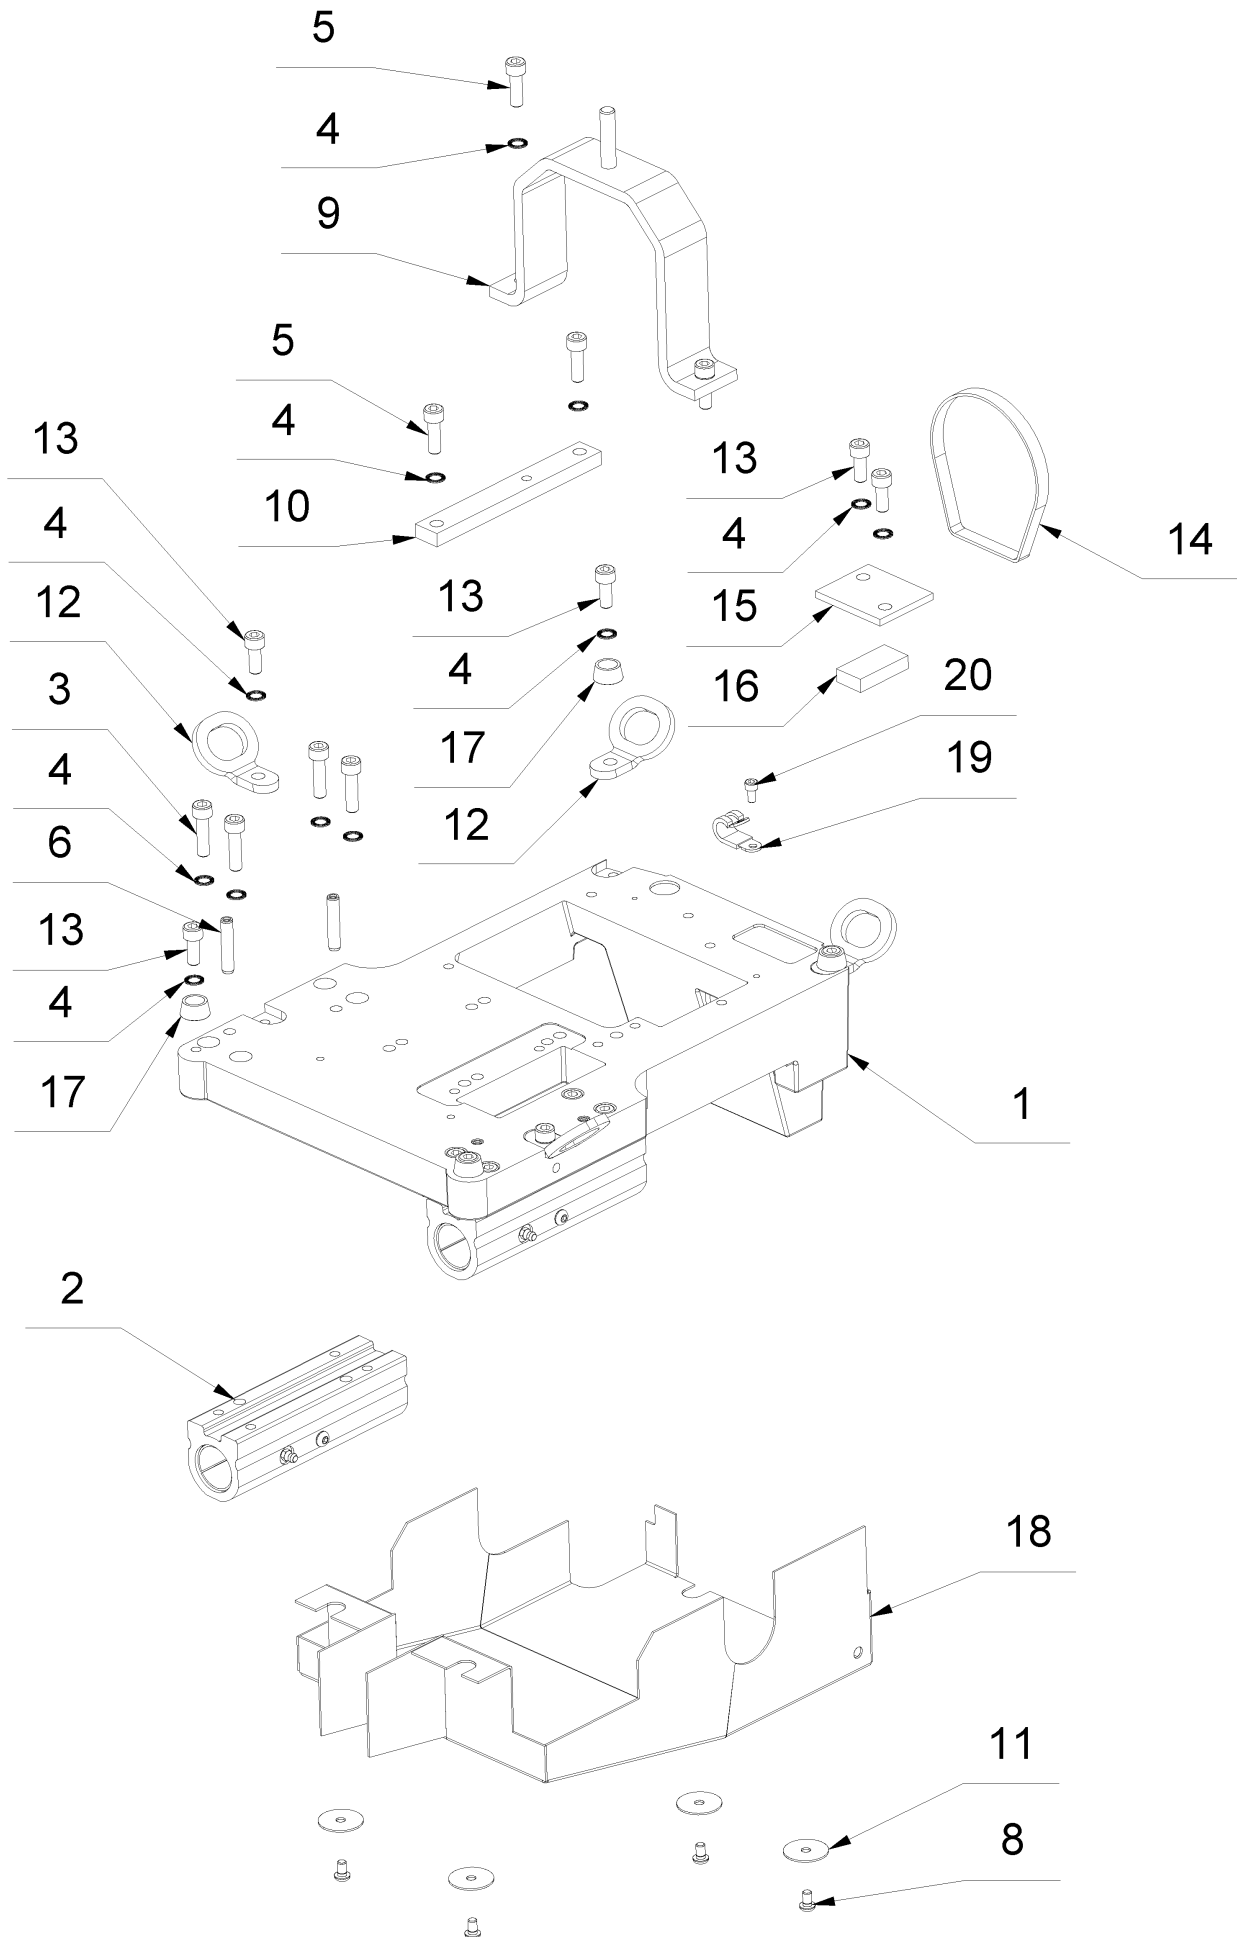

spare parts list Turbo EMK EU

Table of contents

1 Turbo EMK (N001-12/2019 - N005-12/2019)	3
1 Frame	5
2 Motor	7
1 Motor 230 V Bosch Super '56	9
3 Striking mechanism	12
4 Oscillator	14
5 Transport Chassis	16
6 Bracket	18
7 Drive Shaft	20
16 BG Footrest parking brake Turbo EMK	22
8 handle	24
9 Weight	27
10 Parket-Set	29
11 Circuit diagram	31
12 Tool kit	33
13 Accessories	35
2 Turbo EMK (0001-01/2021 - 0051-0?/2023)	36
1 Frame	38
2 Motor	40
1 Motor 230 V Bosch Super '56	42
3 Striking mechanism	45
4 Oscillator	47
5 Transport Chassis	49
6 Bracket	51
7 Drive Shaft	53
16 BG Footrest parking brake Turbo EMK	55
8 handle	57
9 Weight	60
10 Parket-Set	62
11 Circuit diagram	64
12 Tool kit	66
13 Accessories	68
3 Turbo EMK (0052-0?/2023 - heute)	69
1 Frame	71
2 Motor	73
1 Motor 230 V Bosch Super '56	75
3 Striking mechanism	78
4 Oscillator	80
5 Transport Chassis	82
6 Bracket	84
7 Drive Shaft	86
16 BG Footrest parking brake Turbo EMK	88
8 handle	90
9 Weight	93
10 Parket-Set	95
11 Circuit diagram	97
12 Tool kit	99
13 Accessories	101

1 Frame

1 Frame

Item no.	Article no.	Description	Quantity
1	015106	Chassis TURBO	1
2	010928	Piston block square cpl. univ. Turbo	2
3	014736	Cylinder head screw M8x30 DIN 912	8
4	014860	Schnorr Washer M8	20
5	014735	Cylinder head screw M8x25 DIN 912	4
6	016873	Cylindrical pin 8x30 DIN 7979	4
8	014799	Lens head screw M6x10	4
9	042741	SG Strap f.cover Turbo2	1
10	038606	Holding device f.shackle Turbo2/Extro2	1
11	014835	Washer 6,4x30x1,25 n.DIN 522	4
12	163838	Crane lug Turbo R-Line	4
13	083960	Cylinder head bolt M8x20 10.9 DIN 912	8
14	014943	Motor Clamp 110/130	1
15	059467	Fixing plate	1
16	059469	Rubber sleeve	1
17	010583	Cone for hood 20° Turbo2	4
18	163484	Cover underride protection Turbo EMK	1
19	166198	Cable clamp Normafix RLGU 1.6/12	1
20	014719	Cylinder head screw M5x10 DIN 912	1