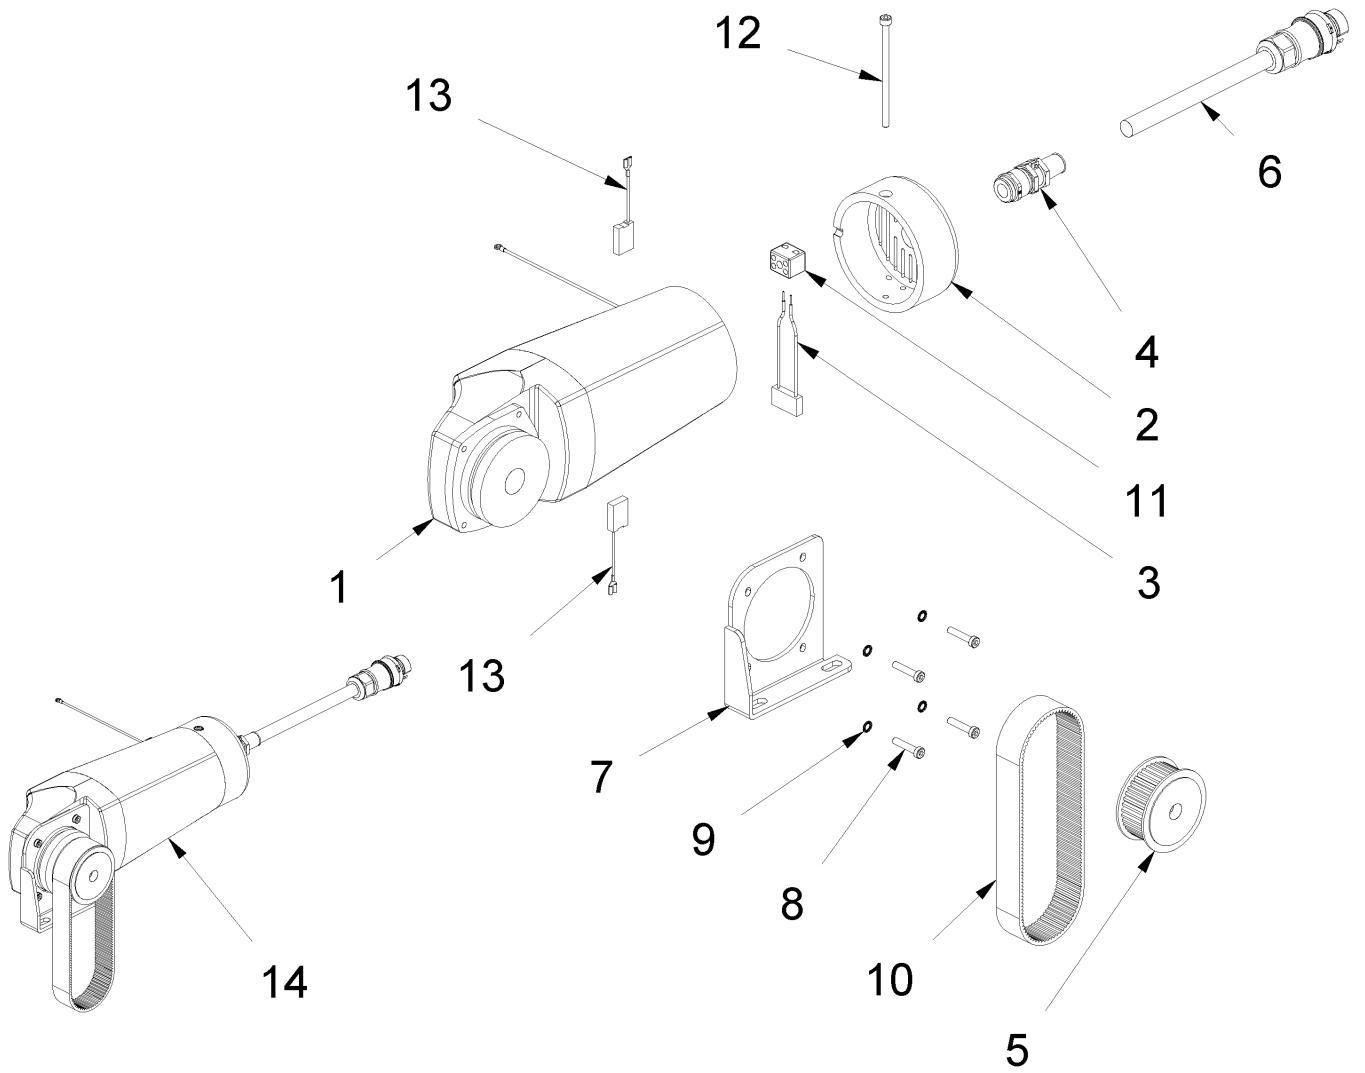

2 Motor

2 Motor

Item no.	Article no.	Description	Quantity
1	015146	Motor 230 V Bosch Super '56	1
2	015130	Motor cover, new Turbo	1
3	175868	Suppression module Snubber 230V/115V	1
4	087758	Cable glandSR-M 20x1,5/KB13-15mm	1
5	015129	Toothed belt disk ZZ20 Turbo	1
6	088886	Control cable impact motor BiTurbo	1
7	016860	Motor plate universal Turbo	1
8	014721	Cylinder head screw M5x25 DIN 6912	4
9	014858	Schnorr washer M5	4
10	014937	Toothed belt 187 L 100	1
11	056685	Ceramik-terminal	1
12	014724	Cylinder head screw M5x90 DIN912	1
13	015152	Carbon brush (230V/115V Turbo/Super 1 PA	1
14	050945	Motor cpl. 230 V Turbo2	1