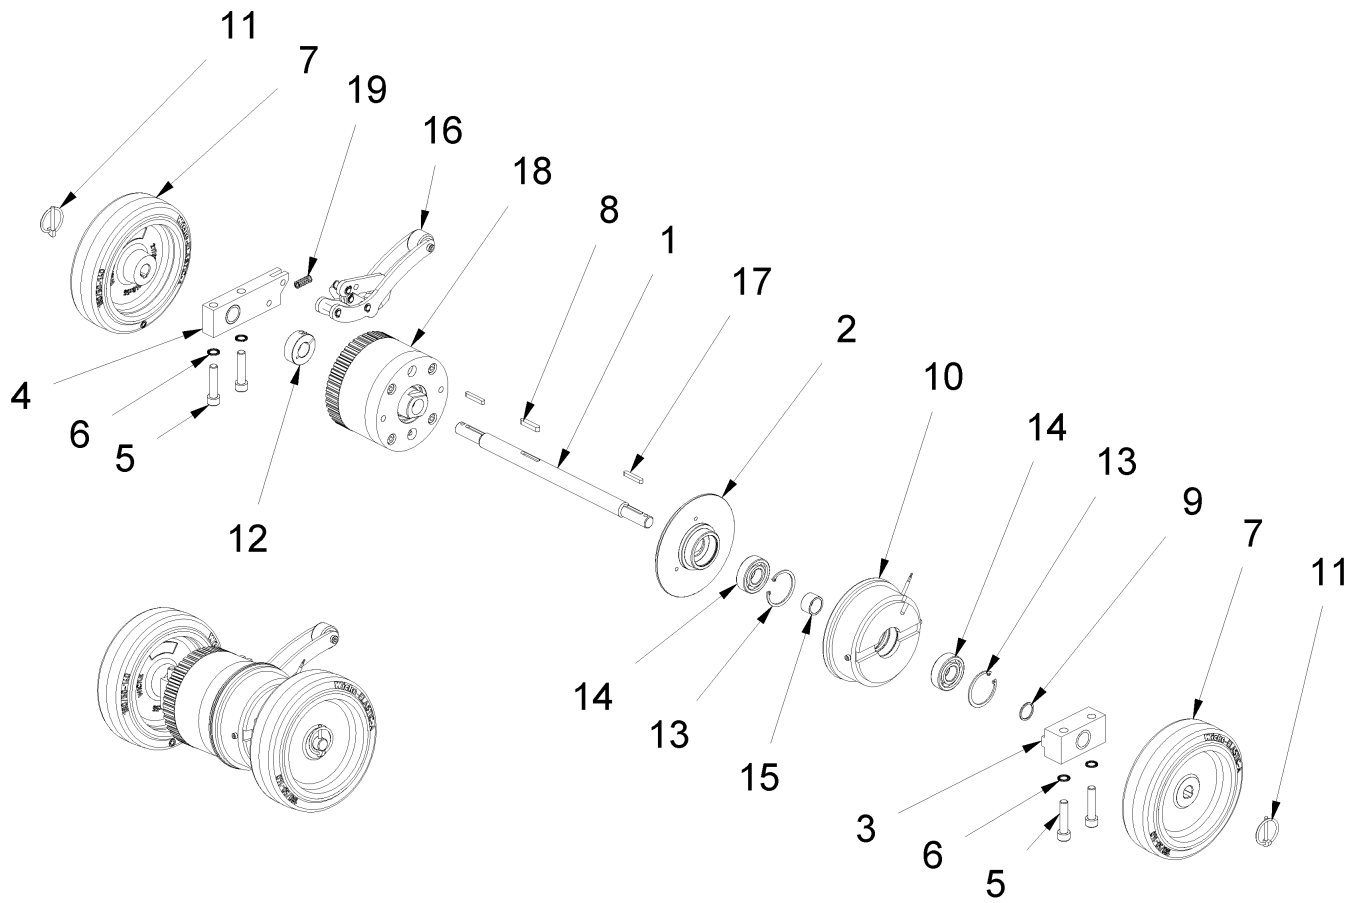

7 Drive Shaft

7 Drive Shaft

Item no.	Article no.	Description	Quantity
1	010629	Drive shaft axle Turbo Stipper EMK	1
2	010638	Driving plate Turbo EMK	1
3	010636	Gear holder left cpl. Turbo EMK	1
4	163456	Gear holder right cpl. Turbo EMK	1
5	014741	Cylinder head screw M10x45 DIN 912	4
6	014861	Washer M10	4
7	015135	Driving Wheel B16	2
8	014904	Nut key 6x6x32 DIN 6885 A	1
9	014845	Compact ring KE 310	1
10	161421	Gear coupling Turbo EMK	1
11	014888	Wheel pin 4,2mm galv.	2
12	077238	Tension ring 20	1
13	014855	Safety washer I47 DIN 472	2
14	073006	Ball bearing 6204 2RSH/C3GJN	2
15	010626	Spacer tooth clutch Turbo EMK	1
16	164195	BG Footrest parking brake Turbo EMK	1
17	014902	Nut key 5x5x32 DIN 6885 A	2
18	010625	Gearbox complete Turbo Stipper EMK	1
19	017751	Pressure spring VD-198 / 9,25x33x1,25	1