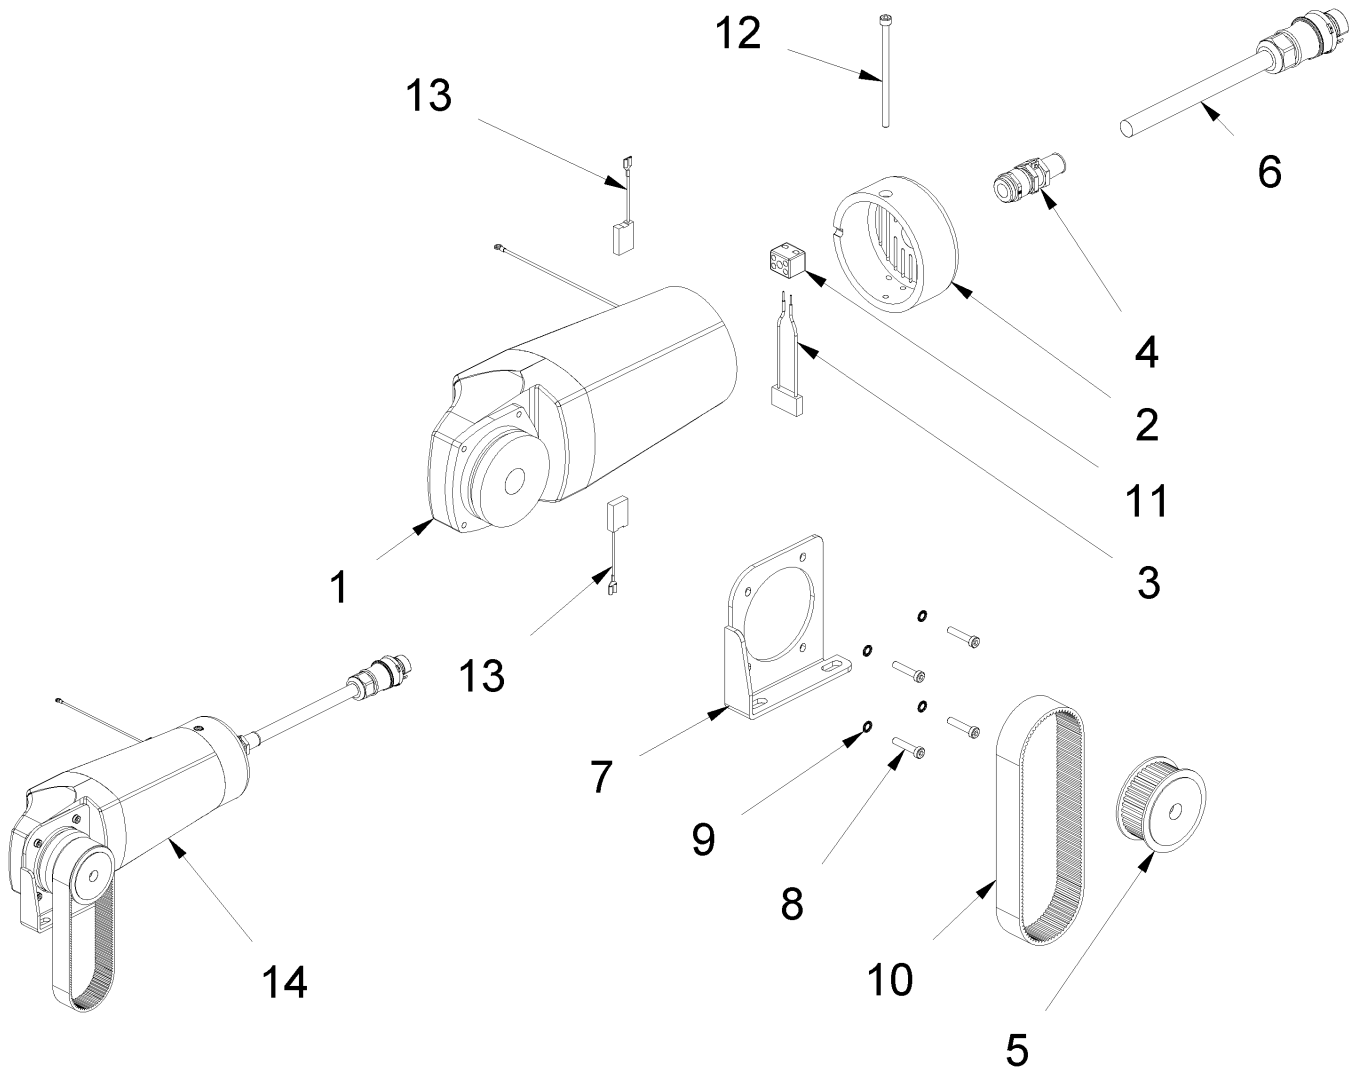

2 Motor

2 Motor

Item no.	Article no.	Description	Quantity
1	015146	Motor 230 V Bosch Super '56	1
2	015130	Motor cover, new Turbo	1
3	175868	Suppression module Snubber 230V/115V	1
4	087758	Cable glandSR-M 20x1,5/KB13-15mm	1
5	015129	Toothed belt disk ZZ20 Turbo	1
6	088886	Control cable impact motor BiTurbo	1
7	016860	Motor plate universal Turbo	1
8	014721	Cylinder head screw M5x25 DIN 6912	4
9	014858	Schnorr washer M5	4
10	014937	Toothed belt 187 L 100	1
11	056685	Ceramik-terminal	1
12	014724	Cylinder head screw M5x90 DIN912	1
13	015152	Carbon brush (230V/115V Turbo/Super 1 PA	1
14	050945	Motor cpl. 230 V Turbo2	1