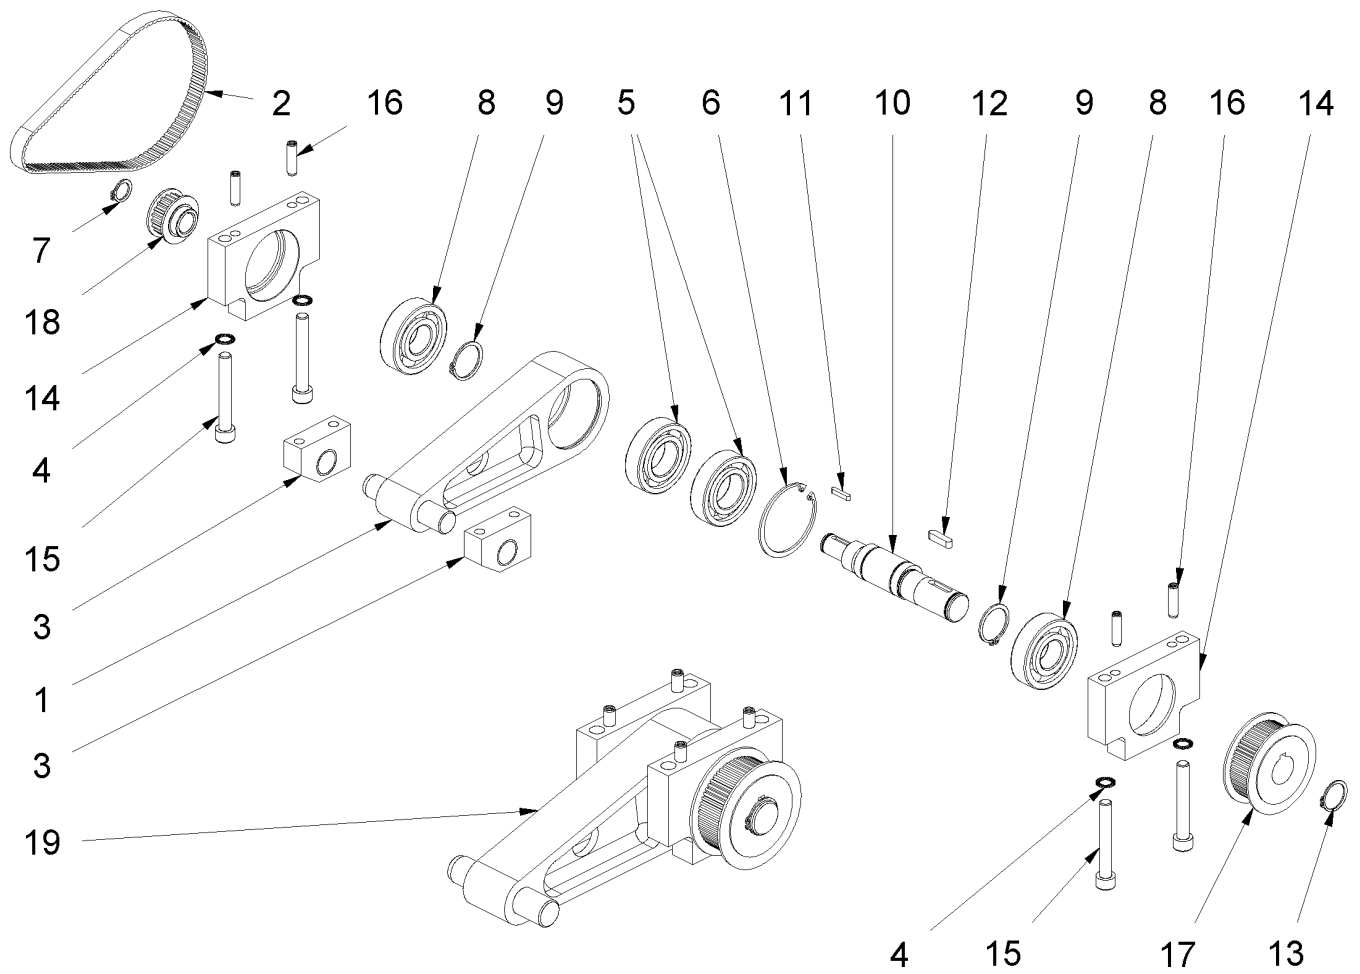

3 Striking mechanism

3 Striking mechanism

Item no.	Article no.	Description	Quantity
1	015144	Connecting Rod Turbo	1
2	014938	Thoothed belt 210L050	1
3	015417	Connecting rod bearing Turbo-/Su	2
4	014861	Washer M10	4
5	014710	Ball bearing 6206 2RS1 C3	2
6	014856	Safety washer I62 DIN 472	1
7	014850	Safety washer A17 DIN 471	1
8	014712	Ball bearing 6305	2
9	014853	Safety washer A30 DIN 471	2
10	015145	Excenter Shaft Turbo	1
11	014901	Nut key 4x4x20 DIN 6885 A	1
12	014903	Nut key 6x6x25 DIN 6885 A	1
13	014852	Safety washer A25 DIN 471	1
14	017079	Bearing Block	2
15	014742	Cylinder head screw M10x70 DIN 912 12.9	4
16	016873	Cylindrical pin 8x30 DIN 7979	4
17	015155	Toothed belt disk Z24	1
18	015156	Toothed belt disk ZZ 12	1
19	015037	Striking mechanism compl. TURBO	1