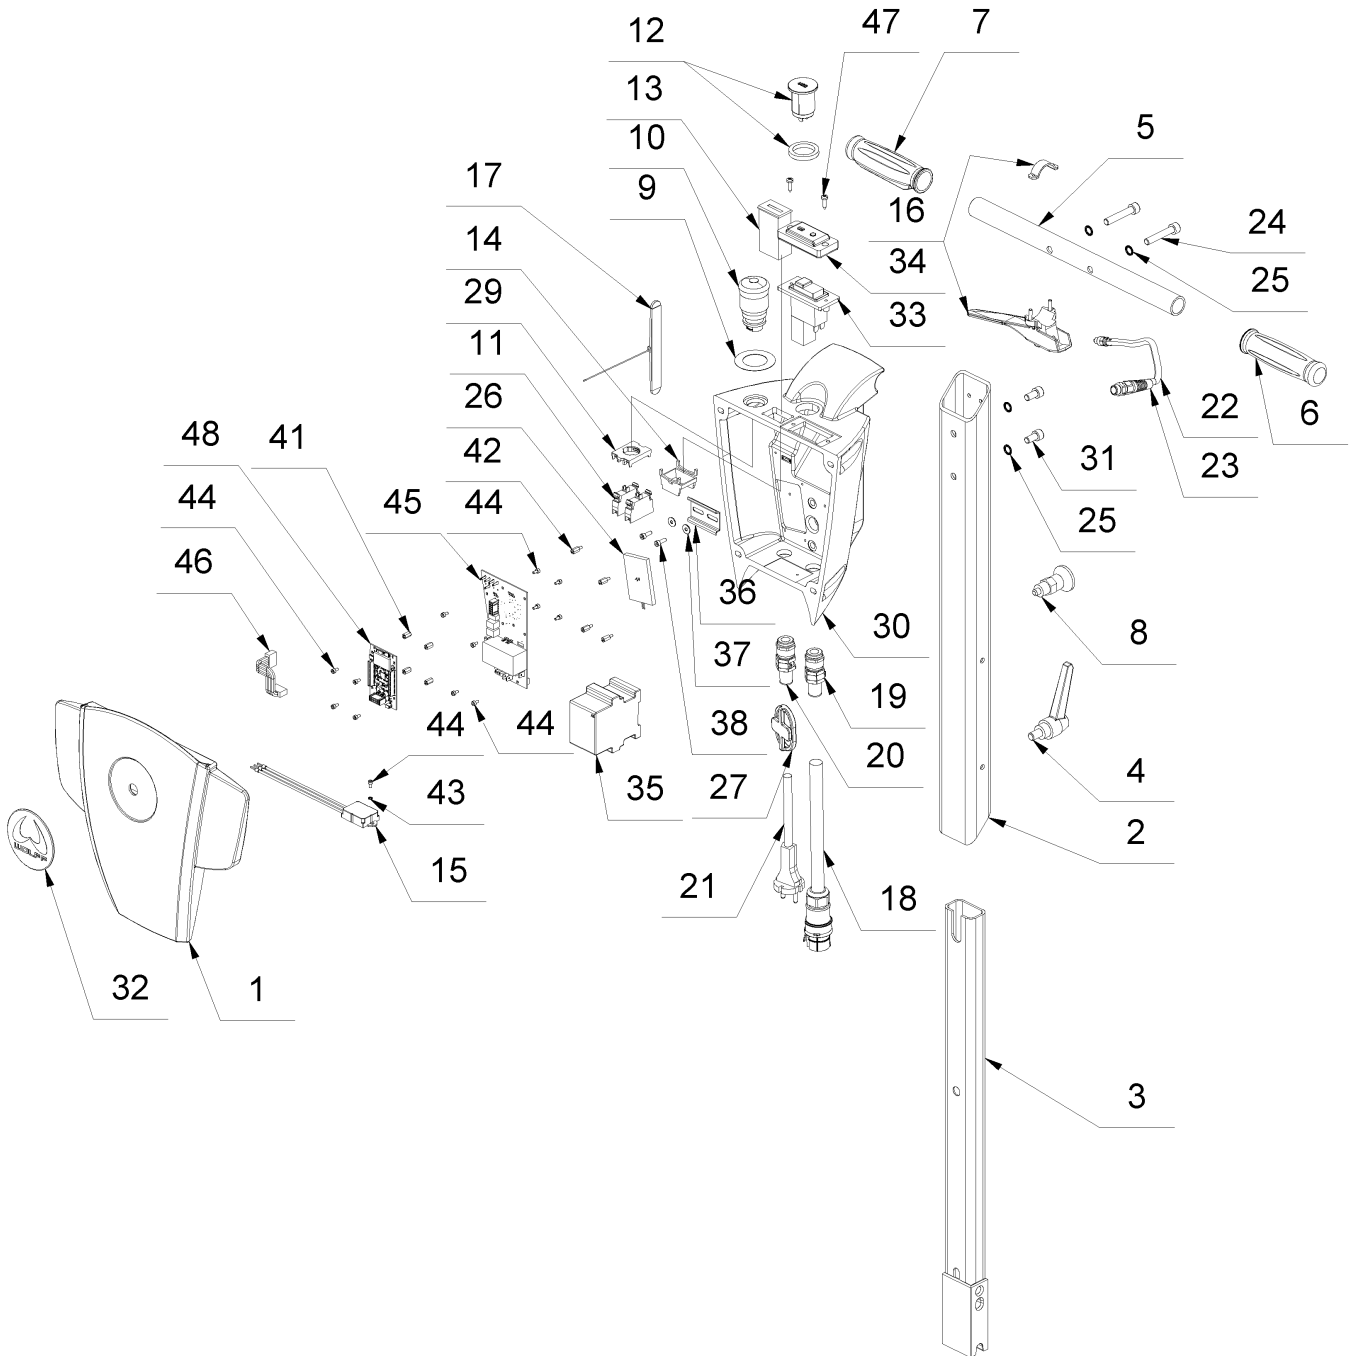

8 handle

8 handle

Item no.	Article no.	Description	Quantity
1	070308	Cover MO C-handle green	1
2	066535	SG Outer tube C-Handle	1
3	085480	SG Inside tube handel Turbo/Vario/Extro	1
4	038567	Clamping lever GN300-92-M10-16-SW	1
5	039202	Handle tube for Extro2,VarioSilent	1
6	069782	Grip covering left VarioSilent/CaymanSt	1
7	069784	Grip covering right"Dead man"	1
8	037953	Fixing pin	1
9	136966	Label emergency C-Stiel	1
10	052443	Safety switch	1
11	017507	Contact element open NC	2
12	082266	USB-recessed socket with Cap	1
13	076873	XS Service hour meter 230V 50 Hz	1
14	084731	Holder Service hour meter Typ 250	1
15	173700	Soft start PF200 Biber/Turbo EMK	1
16	032751	Dead-man-seized handle	1
17	164463	IMM antennas Rev.3 poured	1
18	088884	Control cable striking mechanism handel	1
19	087758	Cable glandSR-M 20x1,5/KB13-15mm	1
20	084796	Cable gland SR-M 20x1,5KB11-13mm	1
21	088900	Supply cable BiTurbo	1
22	039298	Switch "Dead-man"with cable VarioSilent	1
23	089582	Presse-étoupe MS-M 12x1,5/KB 3,5-7	1
24	014739	Cylinder head screw M8x45 DIN 912	2
25	014860	Schnorr Washer M8	4
26	089108	IMM Battery (LiPo 1260mAh) Li 5Wh	1
27	067749	cable retention	1
29	017503	Adapterattachment	1
30	164140	Switch housing Turbo EMK	1
31	017651	Cylinder head screw M8x16 DIN 912	2
32	118141	Label Wolff 3D d80mm	1
33	087818	ETA-Protective switch two pole 230V	1
34	051722	Cap for ETA switch	1
35	021327	Contactactor 230V / 20A	1