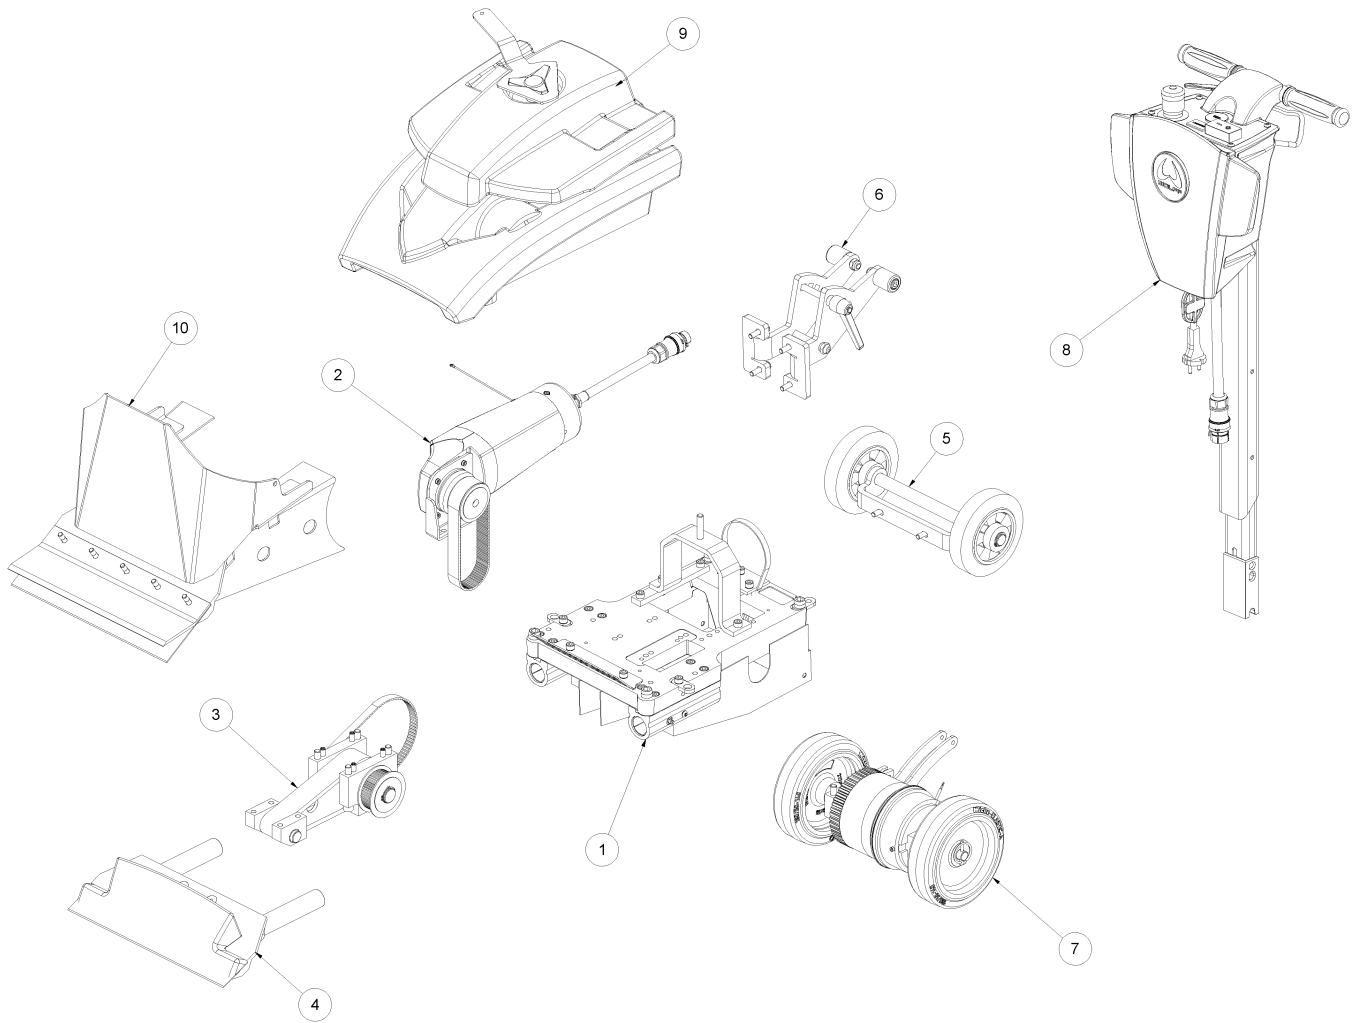

3 Turbo EMK (0052-0?/2023 - heute)

3 Turbo EMK (0052-0?/2023 - heute)

Item no.	Article no.	Description
1	07_01_043778	Frame
2	01_02_010764	Motor
3	01_03_038587	Striking mechanism
4	01_04_038587	Oscillator
5	04_05_043778	Transport Chassis
6	04_06_076846	Bracket
7	02_07_010622	Drive Shaft
8	03_09_010684	handle
9	01_12_038587	Weight
10	07_13_063754	Parket-Set
11	01_15_010622	Circuit diagram
12	06_16_048951	Tool kit
13	01_14_010622	Accessories