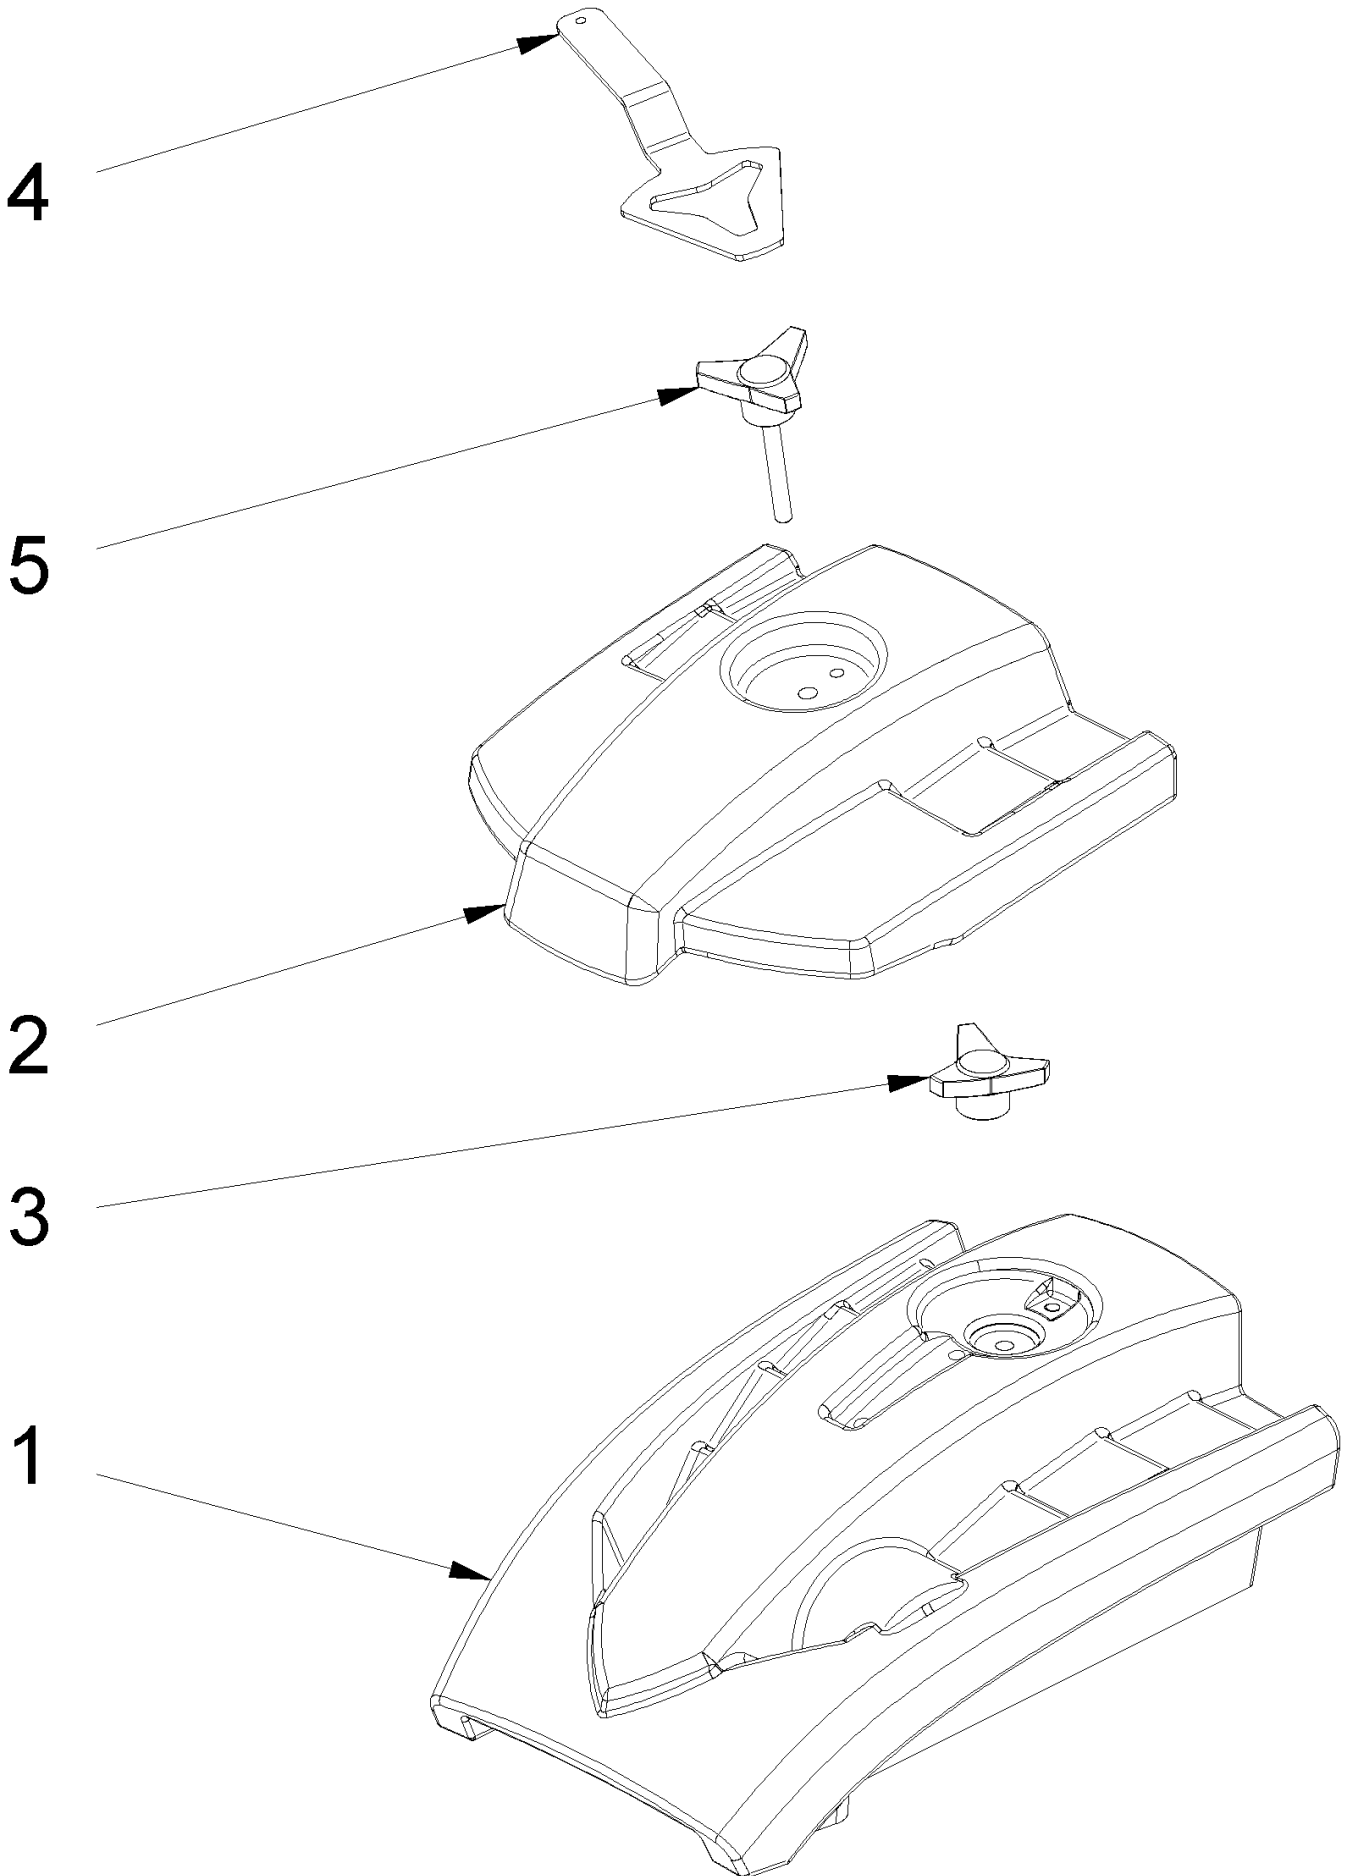

9 Weight

---

9 Weight

Item no.	Article no.	Description	Quantity
1	082659	Cover Turbo - with cone	1
1			1
1			1
2	038535	Additional weight, 30 kg, cpl.Turbo2	1
2	052678	Additional weight Turbo2 red	1
2	072286	Additional weight Turbo2 red ZEP	1
3	039189	Three-star grip nut D80 x M10	1
4	042645	Three-star seized key	1
5	039234	Three-star grip screw cpl.M10x80	1