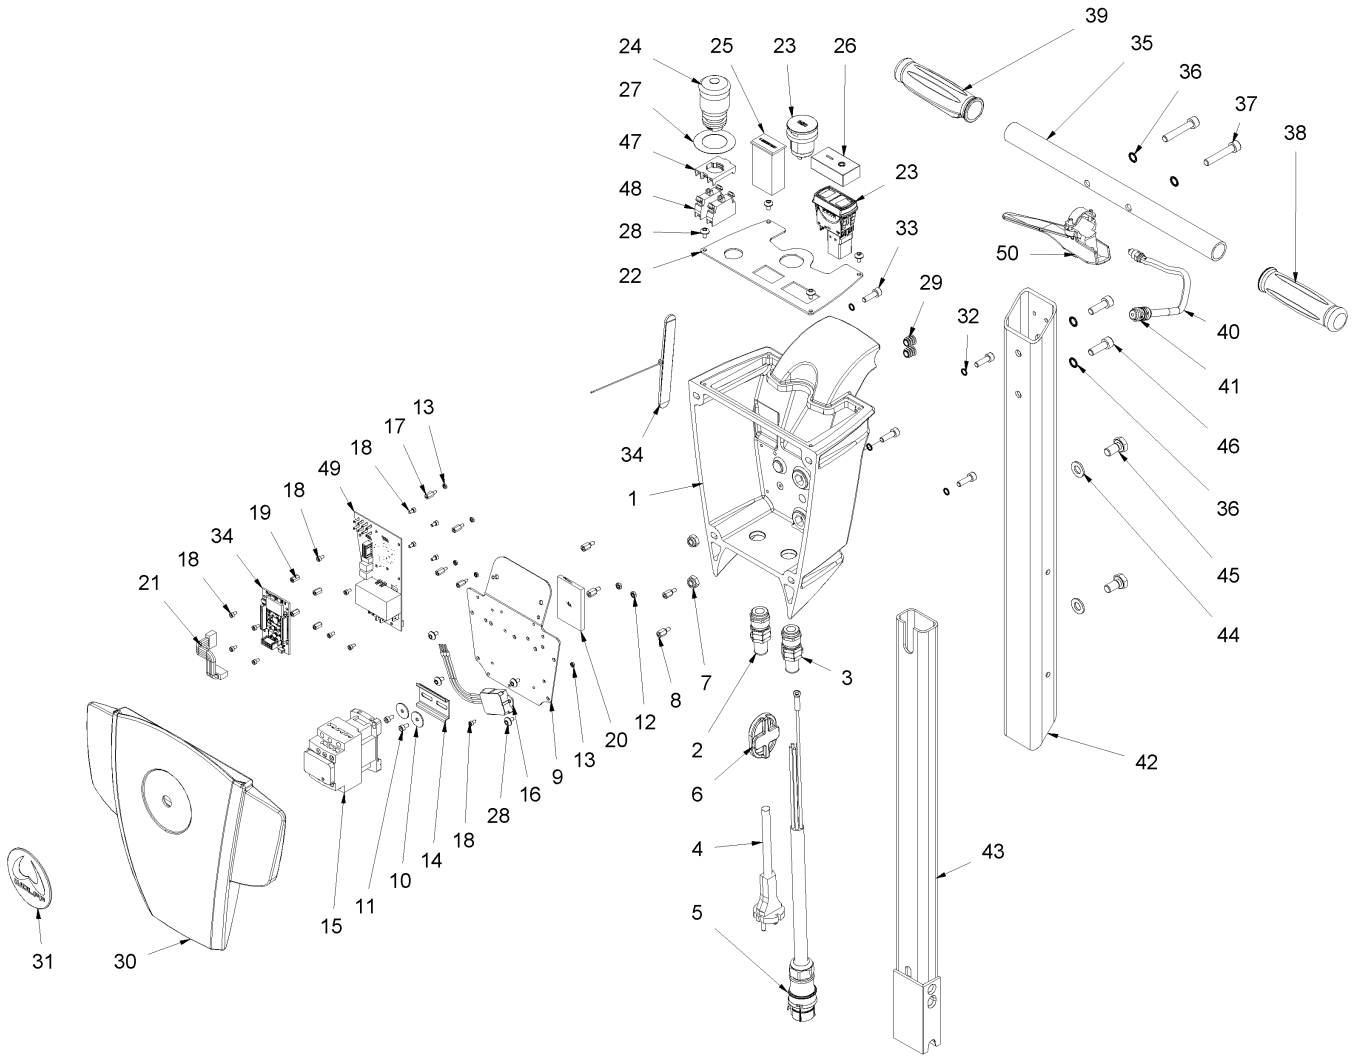

8 handle

8 handle

Item no.	Article no.	Description	Quantity
1	163923	Switch housing chill cast uni green	1
2	084796	Cable gland SR-M 20x1,5KB11-13mm	1
3	085448	Cable glandSR-M 20x1,5/KB9-11mm	1
4	088900	Supply cable BiTurbo	1
5	165287	Controlcable handl with socket Turbo EMK	1
6	067749	cable retention	1
7	014816	Hexagon nut M8 DIN 985	2
8	169492	Spacer Stud M4x10mm SW7 BiTurbo	4
9	169201	Mounting plate chill cast	1
10	040503	Washer 4,3x20x1,25 n.DIN 522	2
11	018280	Cylinder head screw M4x8 DIN 912	2
12	017630	Hexagon nut M 4 DIN 934	2
13	017629	Hexagon nut M3 DIN 934	5
14	020969	Top hat rail 50 mm	1
15	021327	Contactora 230V / 20A	1
16	173700	Soft start PF200 Biber/Turbo EMK	1
17	164227	Spacer Stud M3x10 SW5,5 Weldmas. 2.0	4
18	053439	Cylinder head screw M3x6 DIN 912	13
19	163512	Distance bolt M3x10 SW5,5	4
20	089108	IMM Battery (LiPo 1260mAh) Li 5Wh	1
21	164903	Data cable IMM	1
22	169210	Front panel Turbo EMK / USA	1
23	082266	USB-recessed socket with Cap	1
24	052443	Safety switch	1
25	076873	XS Service hour meter 230V 50 Hz	1
26	164913	Splash water protection ETA switch 2021	1
27	136966	Label emergency C-Stiel	1
28	056488	Lens head screw M4x 8	8
29	068566	Stopper Ø13,0x0,75 black	2
30	070308	Cover MO C-handle green	1
31	118141	Label Wolff 3D d80mm	1
32	014859	Schnorr washer M6	4
33	014730	Cylinder head screw M 6x20 DIN 912	4
34	163970	IMM Kit Rev.3 (LiPo 1300mAh) Li 5Wh	1