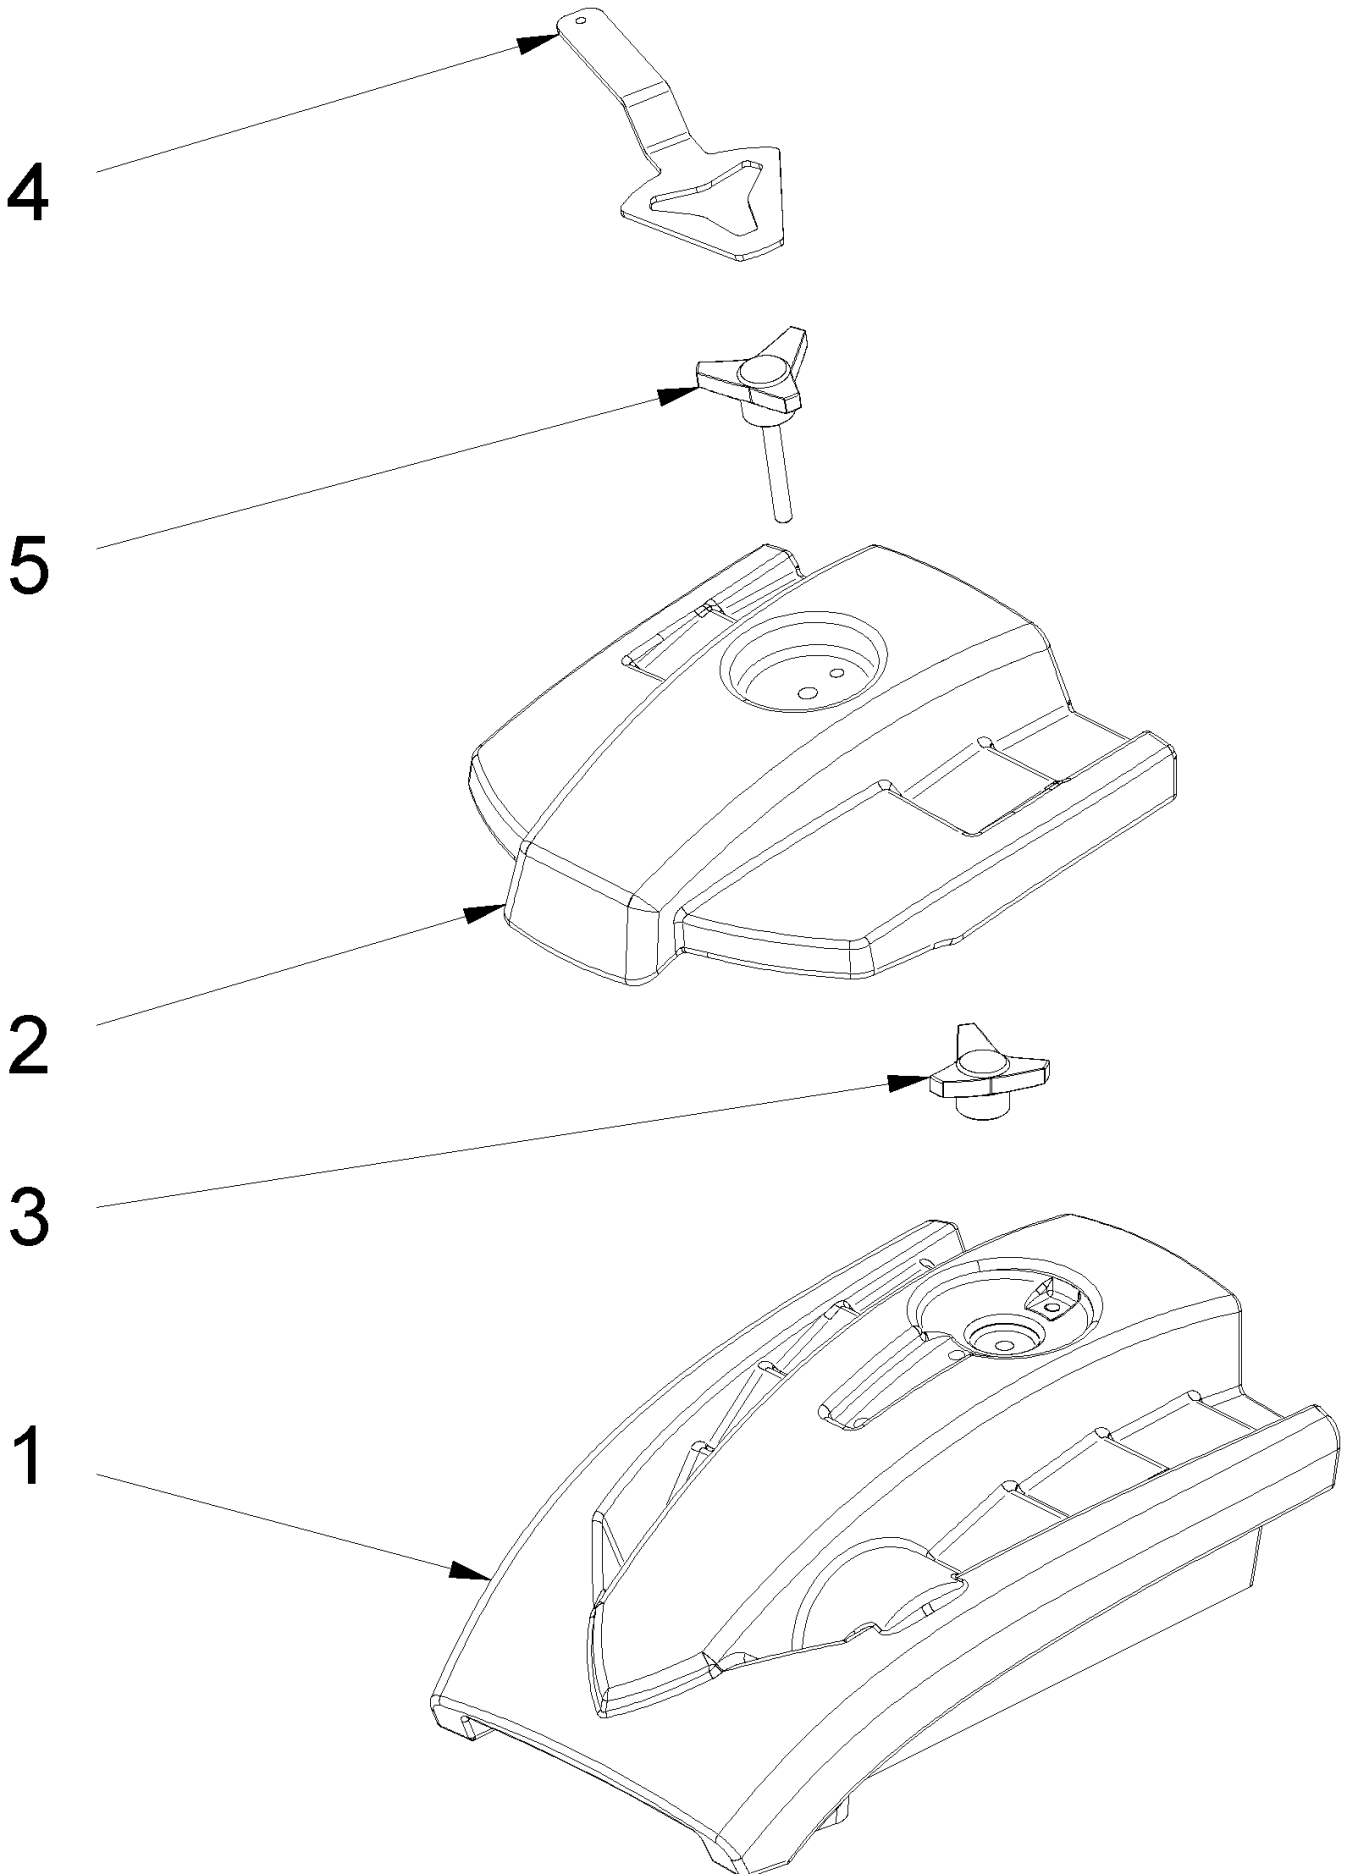

9 Weight

---

9 Weight

Item no.	Article no.	Description	Quantity
1	082659	Cover Turbo - with cone	1
1			1
1			1
2	038535	Additional weight, 30 kg, cpl.Turbo2	1
2	052678	Additional weight Turbo2 red	1
2	072286	Additional weight Turbo2 red ZEP	1
3	039189	Three-star grip nut D80 x M10	1
4	042645	Three-star seized key	1
5	039234	Three-star grip screw cpl.M10x80	1