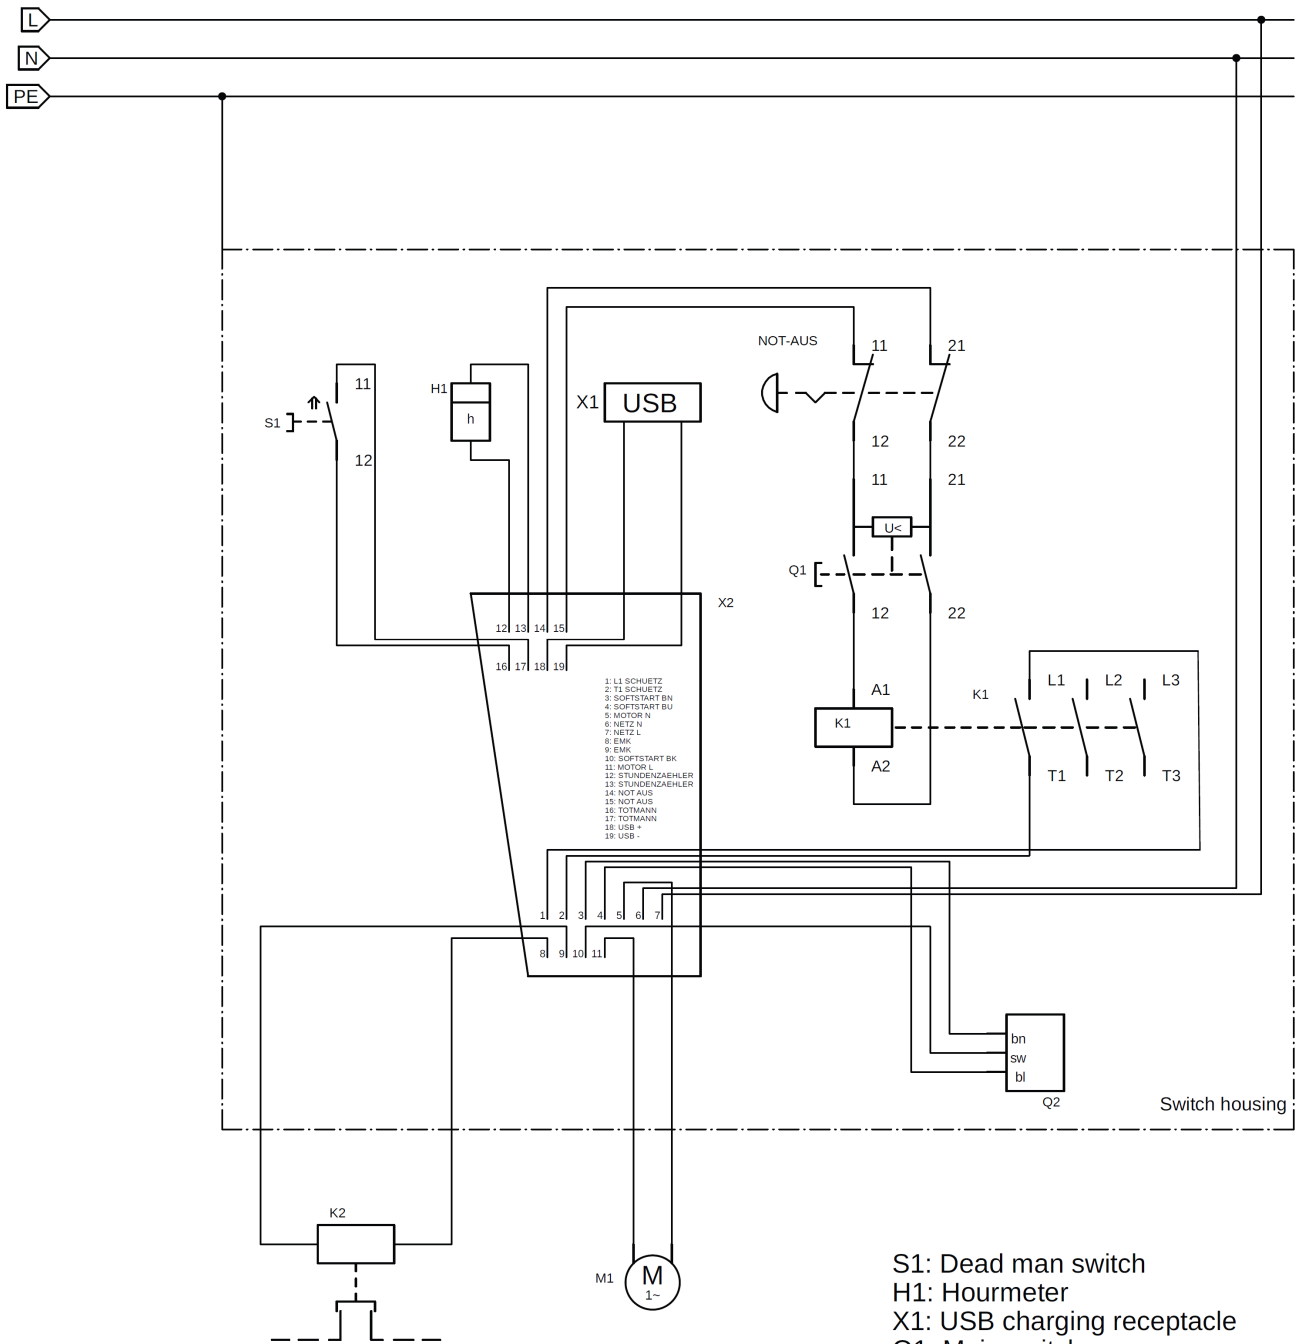

10 Parquet-Set

Item no.	Article no.	Description	Quantity
1	039361	Blade, heavy type, 350 mm	1
2	063753	blade holder parquet deflector Turbo 2	1
3	053415	run protection Turbo2	1
4	083960	Cylinder head bolt M8x20 10.9 DIN 912	2
5	014736	Cylinder head screw M8x30 DIN 912	2
6	014737	Cylinder head screw M8x35 DIN 912	5
7	063752	parquet deflector new Turbo 2	1
8	073389	Blade holder Parquet set	1
9	018737	Washer 8,4x24x2 DIN 9021 galv.	2
10	066929	Safety washer M 8	2
11	014860	Schnorr Washer M8	10
12	013982	Spare blade, 350 x 120 x 1,5 mm	1
13	014735	Cylinder head screw M8x25 DIN 912	5
14	063754	Parquet deflector set Turbo 2	1
15	039362	Special blade, heavy type, 350 mm	1

11 Circuit diagram

- S1: Dead man switch
- H1: Hourmeter
- X1: USB charging receptacle
- Q1: Main switch
- K1: Relay
- X2: Motherboard
- Q2: Current limiter
- M1: Motor
- K2: Electromagnetic clutch
- NOT AUS: Emergency stop