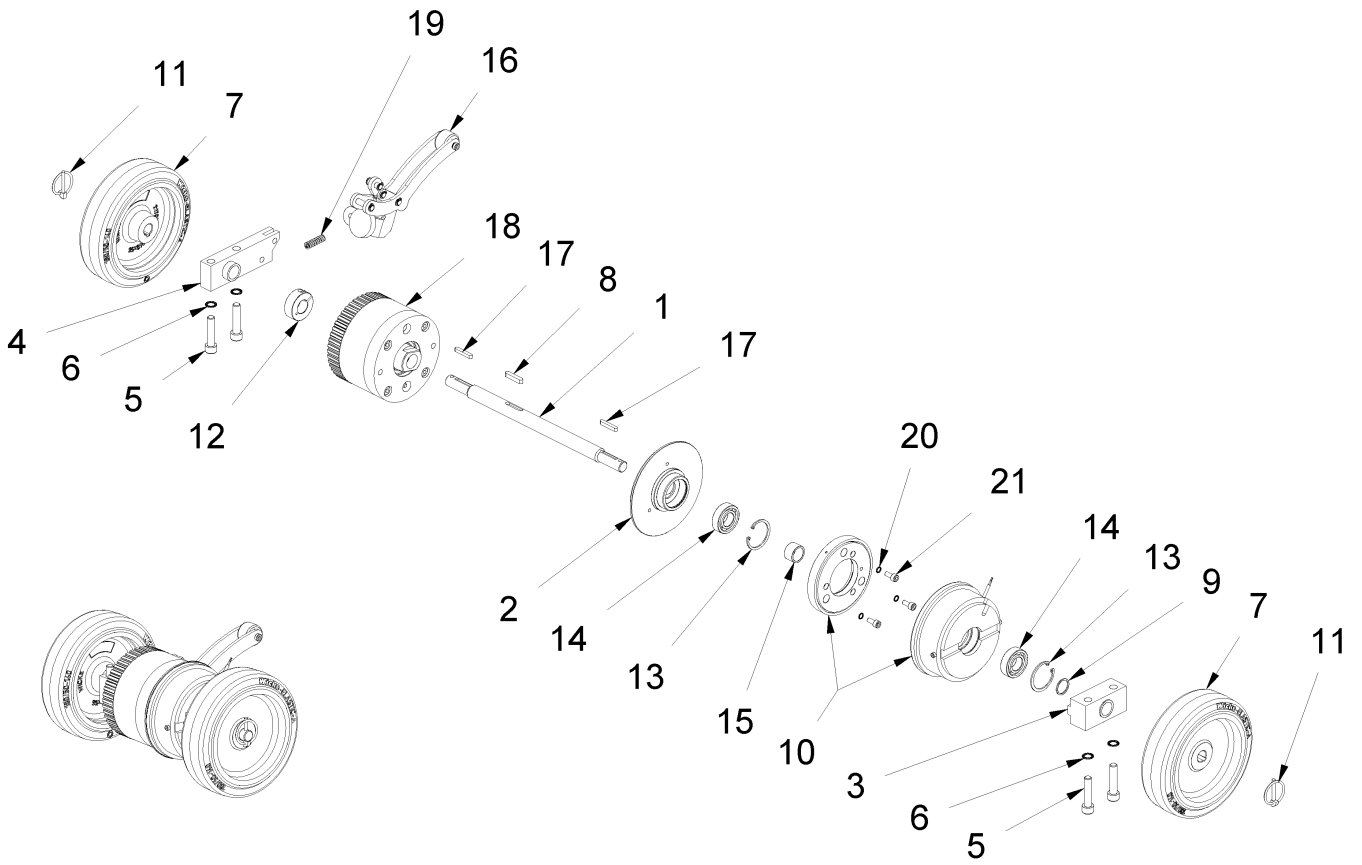

7 Drive Shaft

7 Drive Shaft

Item no.	Article no.	Description	Quantity
1	010629	Drive shaft axle Turbo Stipper EMK	1
2	010638	Driving plate Turbo EMK	1
3	010636	Gear holder left cpl. Turbo EMK	1
4	163456	Gear holder right cpl. Turbo EMK	1
5	014741	Cylinder head screw M10x45 DIN 912	4
6	014861	Washer M10	4
7	015135	Driving Wheel B16	2
8	014904	Nut key 6x6x32 DIN 6885 A	1
9	014845	Compact ring KE 310	1
10	161421	Gear coupling Turbo EMK	1
11	014888	Wheel pin 4,2mm galv.	2
12	077238	Tension ring 20	1
13	163598	Safety washer I42 DIN 472	2
14	014703	Ball-bearing 6004	2
15	010626	Spacer tooth clutch Turbo EMK	1
16	164195	BG Footrest parking brake Turbo EMK	1
17	014902	Nut key 5x5x32 DIN 6885 A	2
18	010625	Gearbox complete Turbo Stipper EMK	1
19	163490	Spring parking brake Turbo EMK	1
20	014859	Schnorr washer M6	3
21	014727	Cylinder head screw M 6x14 DIN 912	3