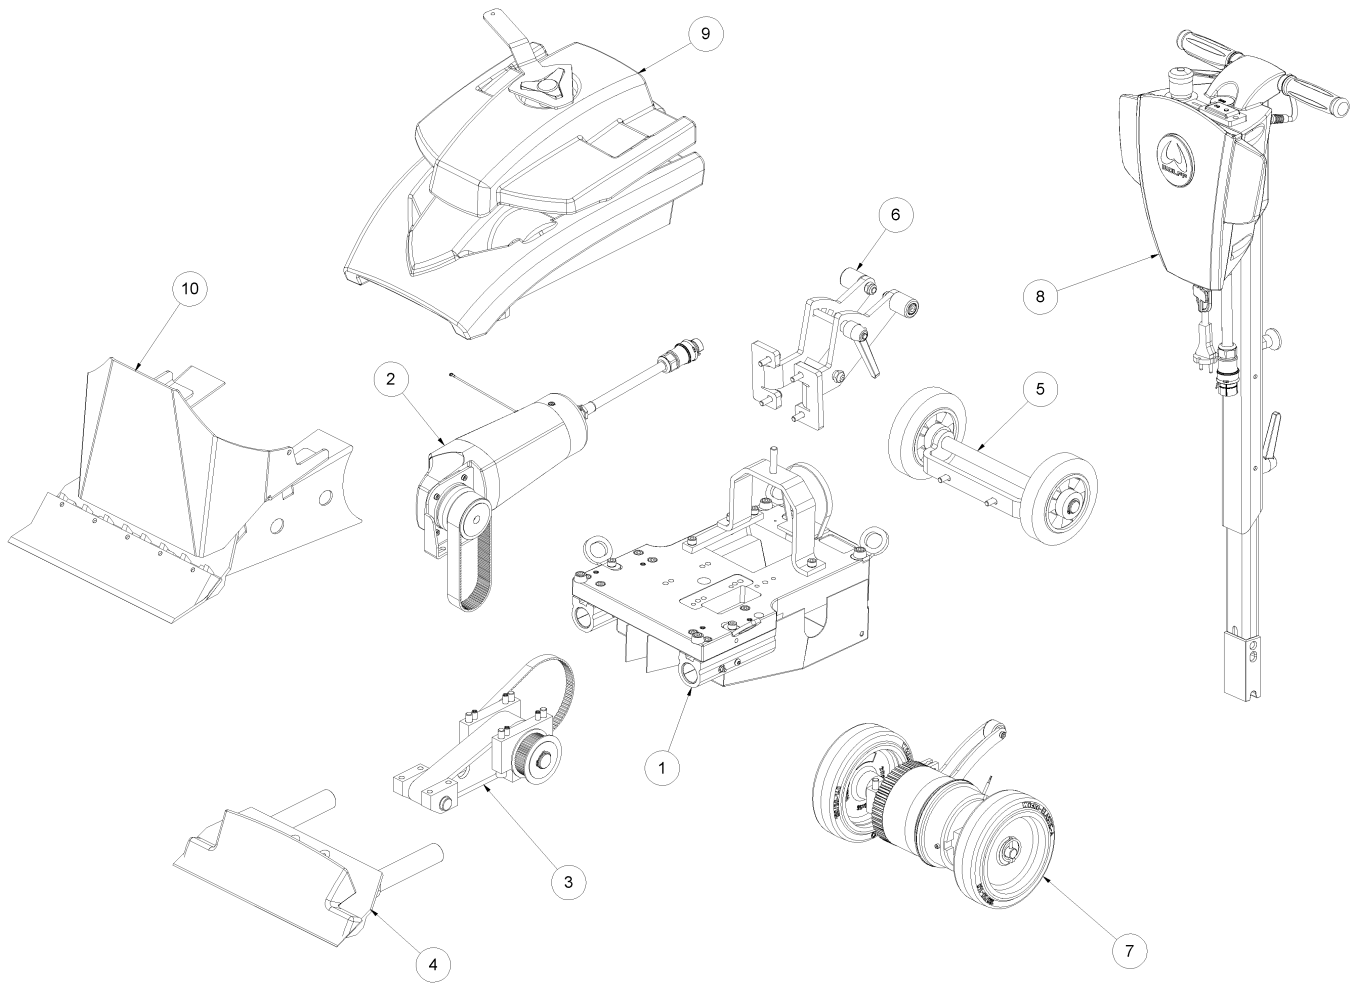

2 Turbo EMK (0001-01/2021 - 0051-0?/2023)

2 Turbo EMK (0001-01/2021 - 0051-0?/2023)

Item no.	Article no.	Description
1	01_01_010622	Frame
2	01_02_010764	Motor
3	01_03_038587	Striking mechanism
4	01_04_038587	Oscillator
5	04_05_043778	Transport Chassis
6	04_06_076846	Bracket
7	02_07_010622	Drive Shaft
8	02_09_010684	handle
9	01_12_038587	Weight
10	01_13_063754	Parket-Set
11	01_15_010622	Circuit diagram
12	06_16_048951	Tool kit
13	01_14_010622	Accessories