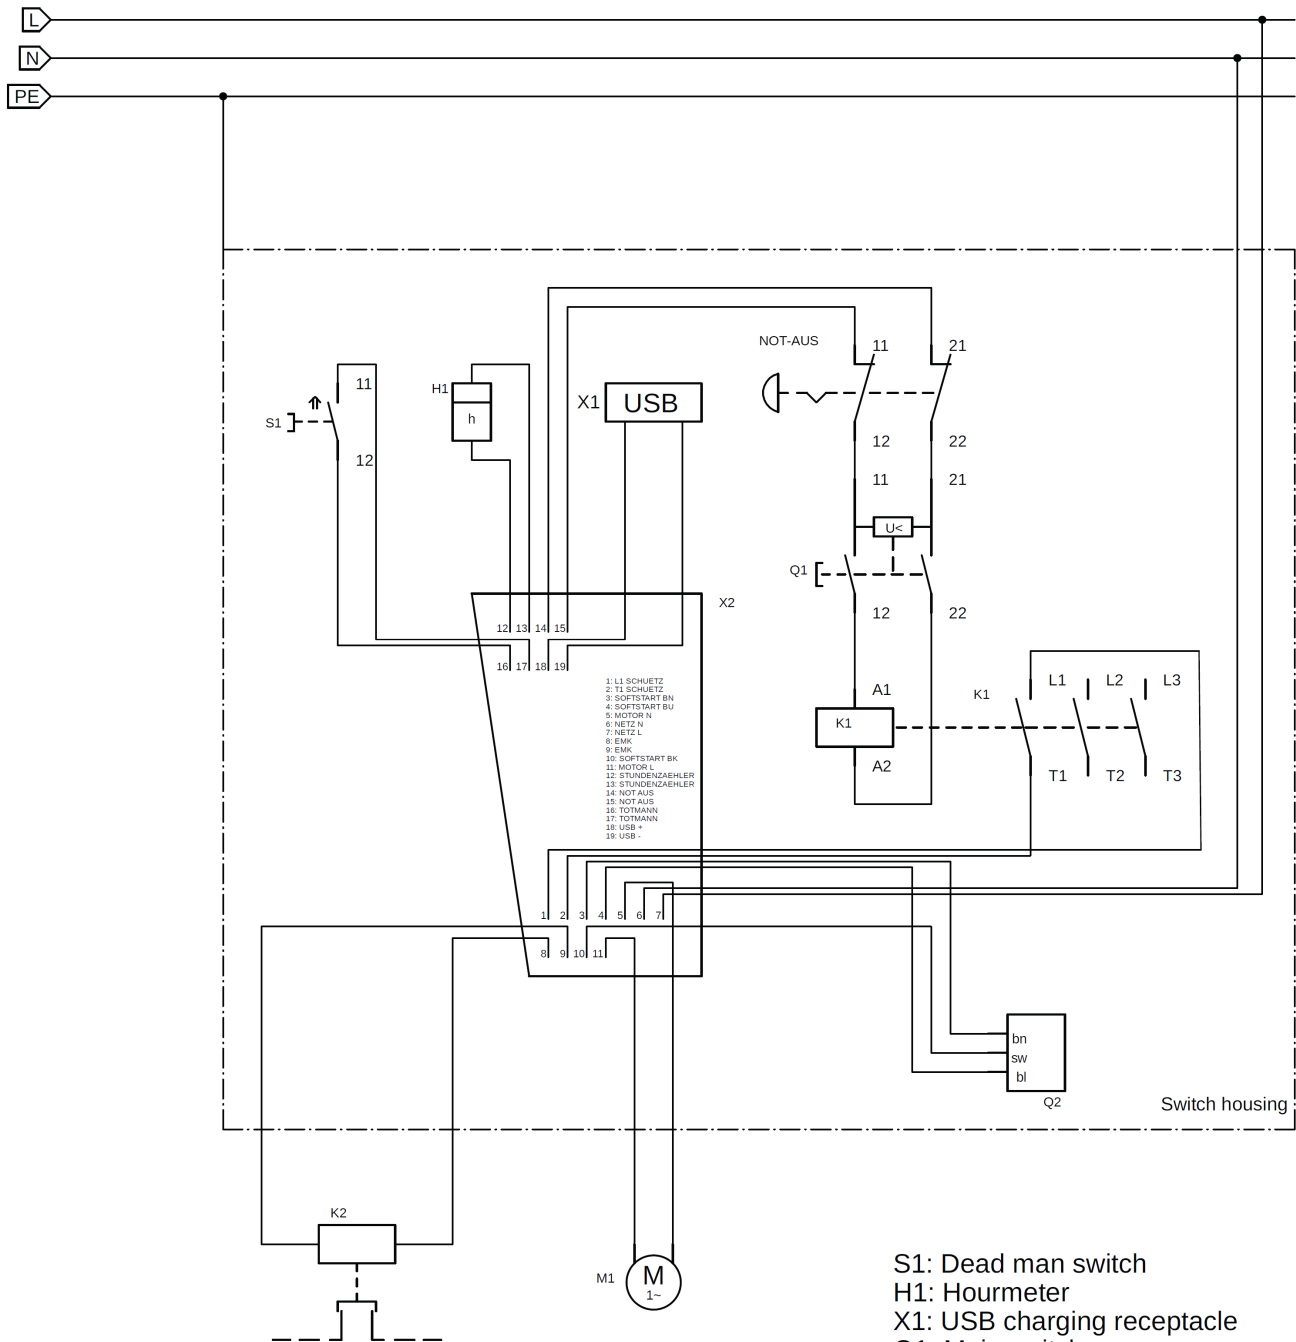

11 Circuit diagram

- S1: Dead man switch
- H1: Hourmeter
- X1: USB charging receptacle
- Q1: Main switch
- K1: Relay
- X2: Motherboard
- Q2: Current limiter
- M1: Motor
- K2: Electromagnetic clutch
- NOT AUS: Emergency stop