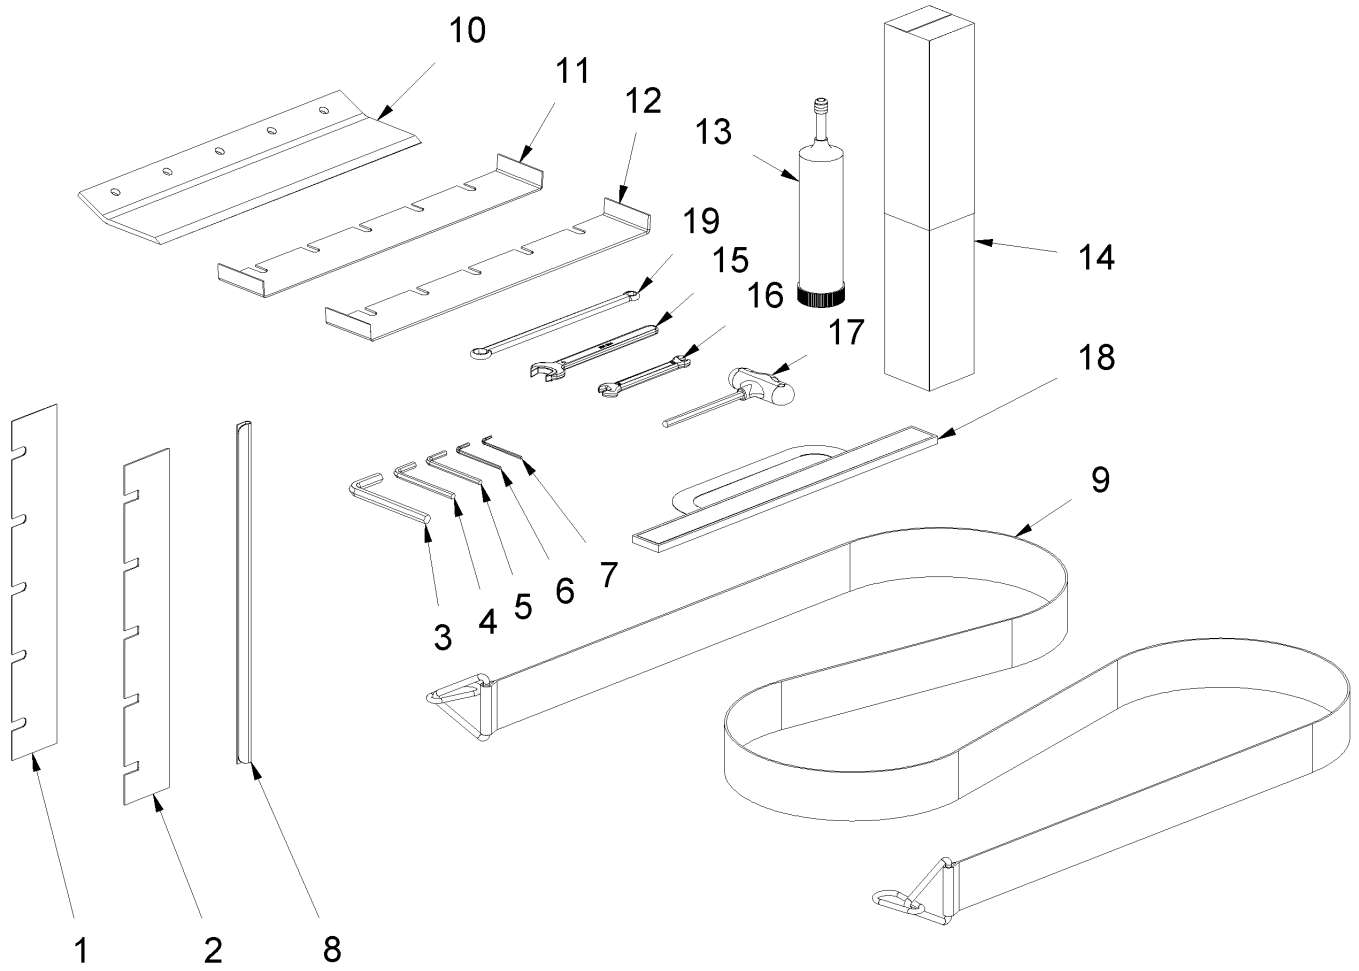

15 Tool kit

15 Tool kit

Item no.	Article no.	Description	Quantity
1	013978	Spare blades, 350 x 60 x 1,0 mm, 10 pcs.	1
2	013979	Spare blades, 350 x 60 x 1,5 mm, 10 pcs.	1
3	014959	Hexagonal screw key SW8 DIN 911	1
4	014956	Hexagonal screw key SW5 DIN 911	1
5	017027	Hexagonal screw key SW4 DIN 911	1
6	014955	Hexagonal screw key SW2.5 DIN 911	1
7	017660	Hexagonal screw key SW2 DIN 911	1
8	017647	Blade protection 350mm	1
9	040603	Carrying belt for tools	1
10	039361	Blade, heavy type, 350 mm	1
11	038933	U-Blade 350mm bottom cutting edge	1
12	013983	U-Blade 350mm top cutting edge	1
13	014991	Grease gun PT120	1
14	017666	Sliding sleeve 55x55 Turbo/ Super	1
15	017601	Open-end wrench SW17	1
16	017612	Double fork wrench sw10/13 mm	1
17	019141	T-handle 6-kt SW 6	1
18	033204	Blade protection LederTurbo/Extro/Super	1
19	088564	Double ended ring spanner flat 837 17x19	1