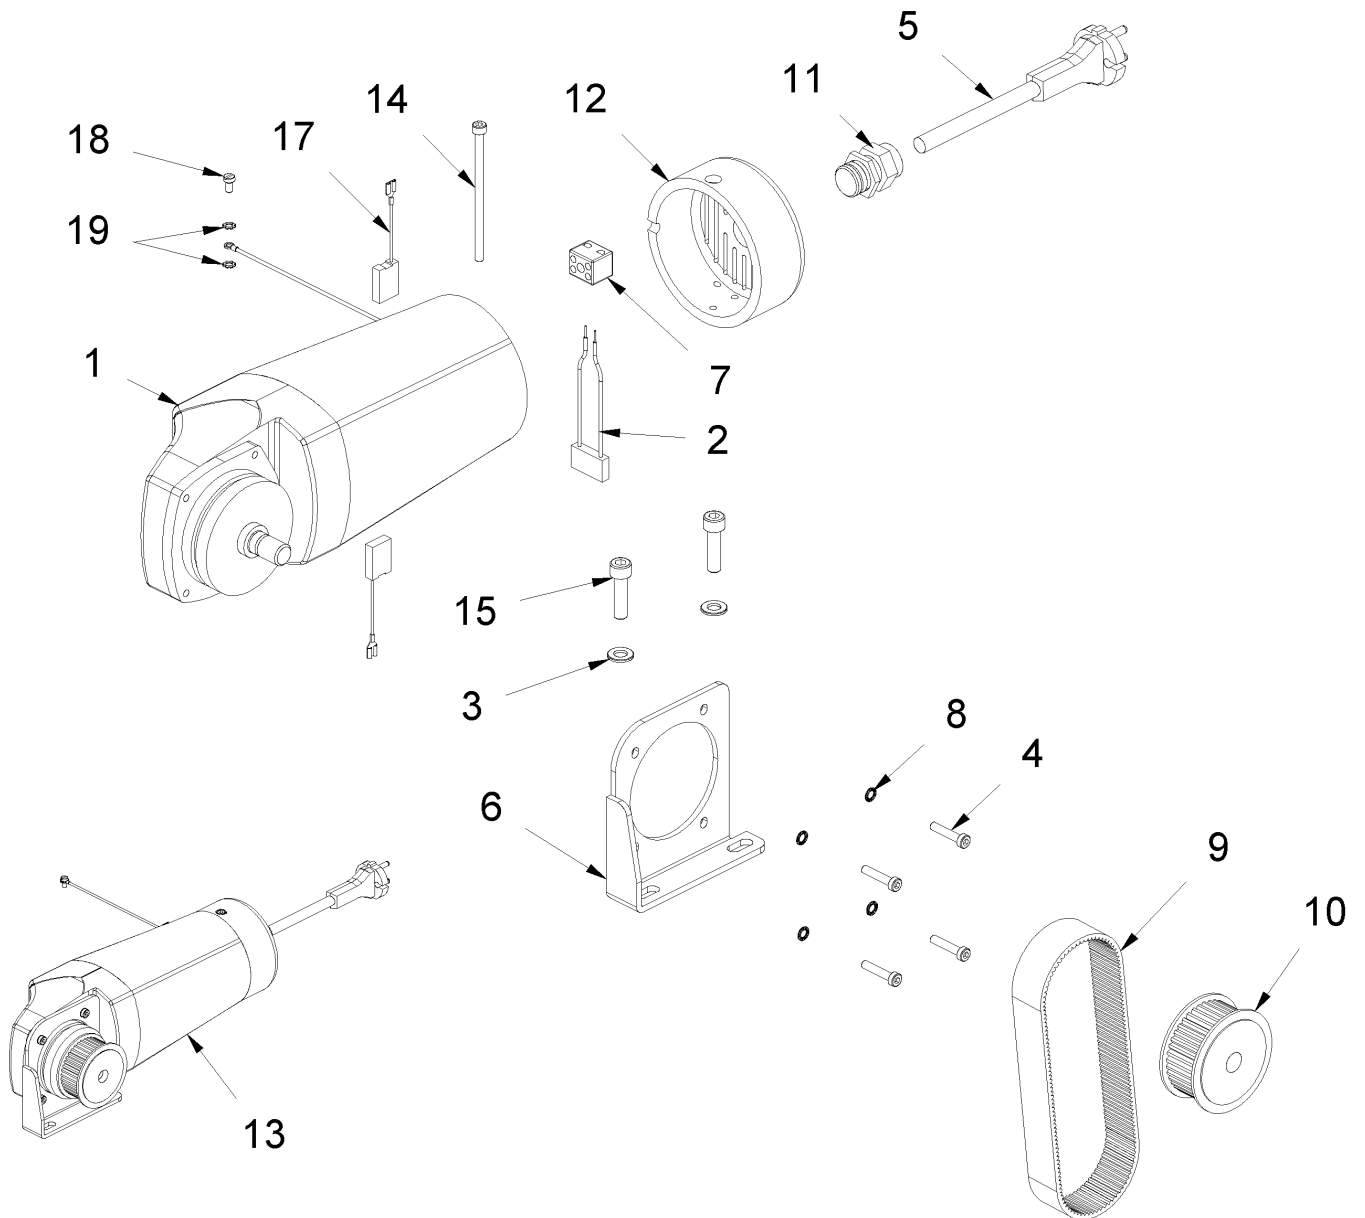

2 Motor

2 Motor

Item no.	Article no.	Description	Quantity
1	015146	Motor 230 V Bosch Super '56	1
2	175868	Suppression module Snubber 230V/115V	1
3	014860	Schnorr Washer M8	2
4	014721	Cylinder head screw M5x25 DIN 6912	4
5	014973	El. cord2x1,5x0,3m black shock proofplug	1
6	016860	Motor plate universal Turbo	1
7	056685	Ceramik-terminal	1
8	014858	Schnorr washer M5	4
9	014937	Toothed belt 187 L 100	1
10	015129	Toothed belt disk ZZ20 Turbo	1
11	051948	Cable gland M20x1.5	1
12	015130	Motor cover, new Turbo	1
13	015057	Motor cpl. 230 V Turbo	1
14	014724	Cylinder head screw M5x90 DIN912	1
15	014736	Cylinder head screw M8x30 DIN 912	2
17	015152	Carbon brush (230V/115V Turbo/Super 1 PA	1
18	017473	Cylinder head screw M4x8 DIN 84 brass	1
19	017663	Tooth lock washer 4.3 Form A DIN 6797	2