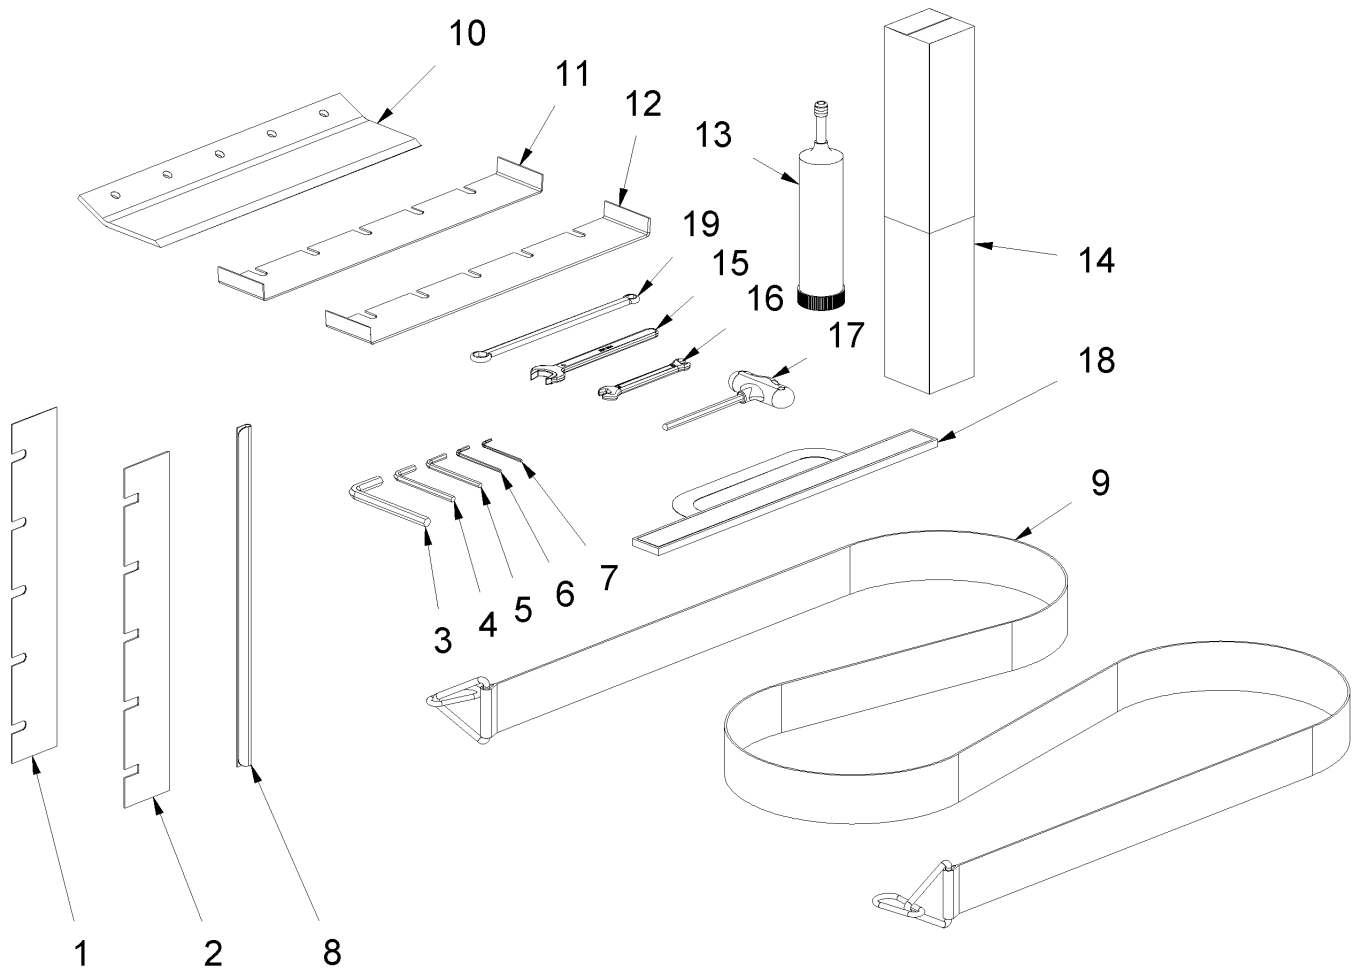

15 Tool kit

15 Tool kit

Item no.	Article no.	Description	Quantity
1	013978	Spare blades, 350 x 60 x 1,0 mm, 10 pcs.	1
2	013979	Spare blades, 350 x 60 x 1,5 mm, 10 pcs.	1
3	014959	Hexagonal screw key SW8 DIN 911	1
4	014956	Hexagonal screw key SW5 DIN 911	1
5	017027	Hexagonal screw key SW4 DIN 911	1
6	014955	Hexagonal screw key SW2.5 DIN 911	1
7	017660	Hexagonal screw key SW2 DIN 911	1
8	017647	Blade protection 350mm	1
9	040603	Carrying belt for tools	1
10	039361	Blade, heavy type, 350 mm	1
11	038933	U-Blade 350mm bottom cutting edge	1
12	013983	U-Blade 350mm top cutting edge	1
13	014991	Grease gun PT120	1
14	017666	Sliding sleeve 55x55 Turbo/ Super	1
15	017601	Open-end wrench SW17	1
16	017612	Double fork wrench sw10/13 mm	1
17	019141	T-handle 6-kt SW 6	1
18	033204	Blade protection LederTurbo/Extro/Super	1
19	088564	Double ended ring spanner flat 837 17x19	1