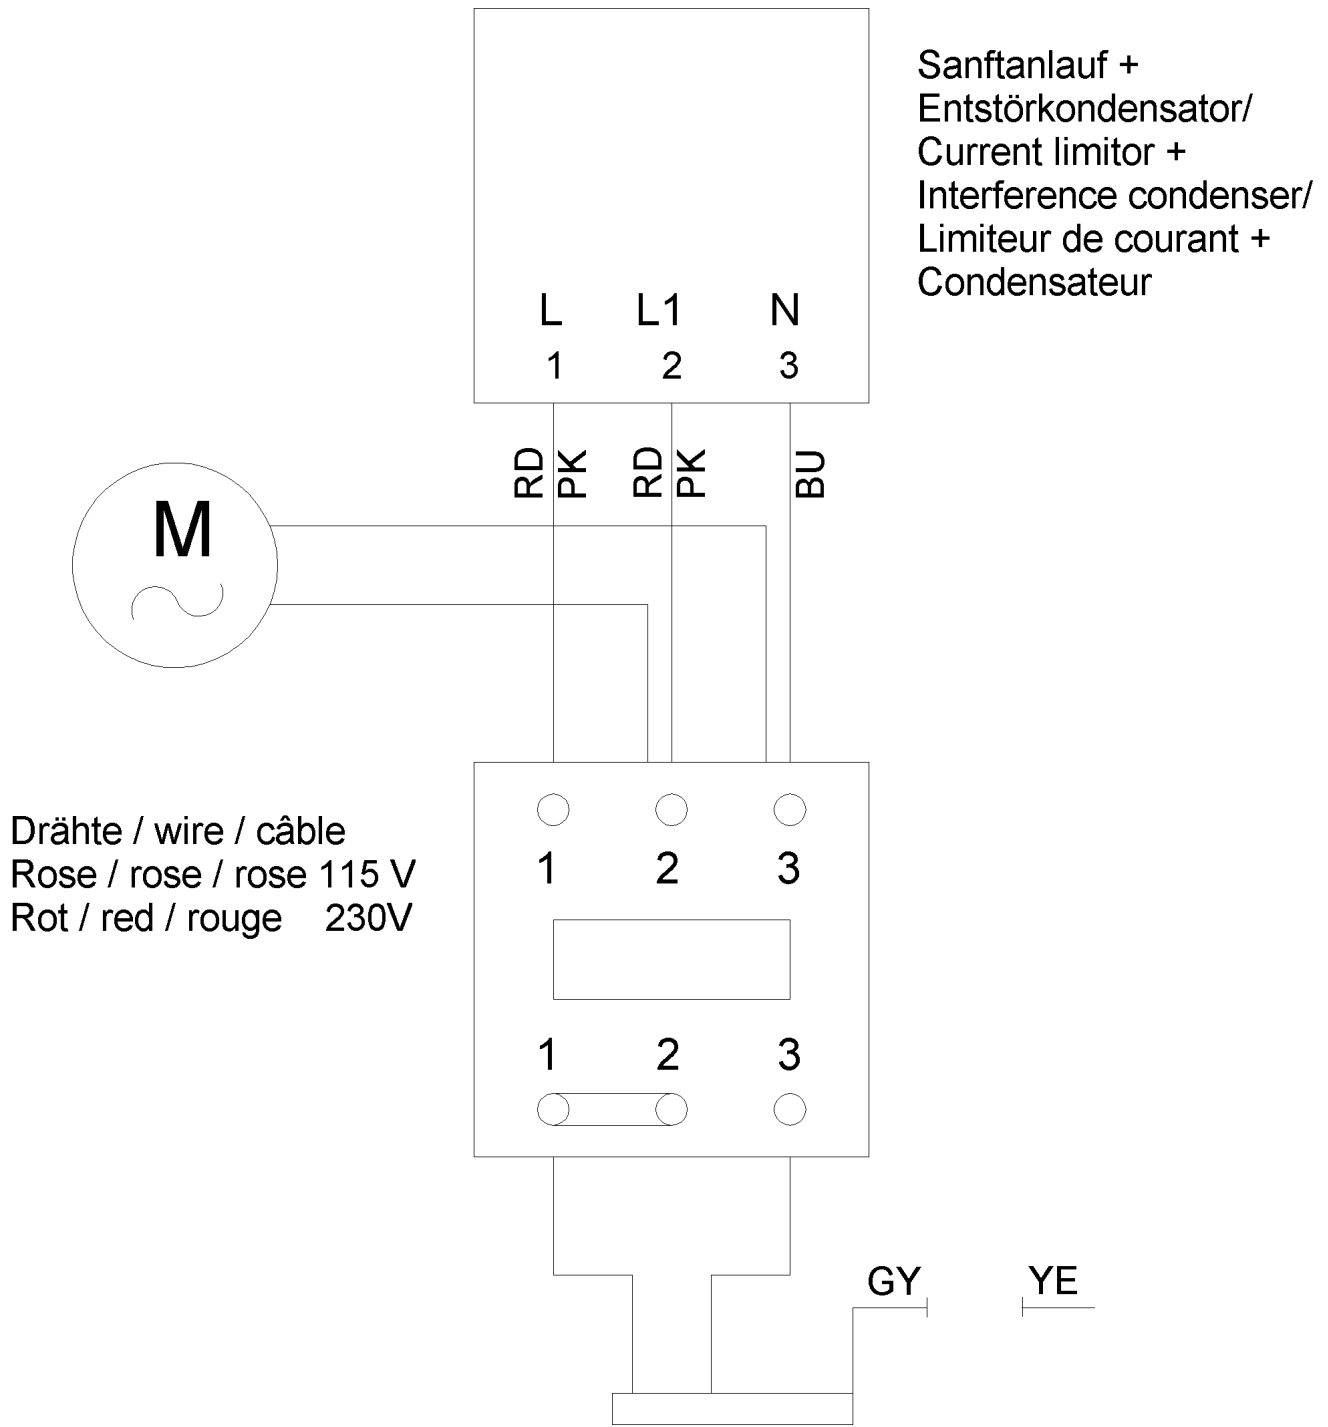

12 Weight

Item no.	Article no.	Description	Quantity
1	066086	Cover Turbo green	1
1	033571	Cover Turbo orange	1
1	051132	Cover TURBO silver	1
2	108193	Counter weight	1
3	015153	Subject plate for lead 8mm	1
4	014926	Grip	2
5	014795	Spax Screw 5x30	8
6	015112	T-screw short Turbo	1
7	014829	Washer M10 DIN 125 A	2
8	015111	T-screw long Turbo	1
9	014917	Bow-type handle GN565 116mm	1
10	014752	Cylinder head screw M6x20DIN 912 microve	2
11	015116	Turbo 1 counter weight	1

13 Circuit diagram