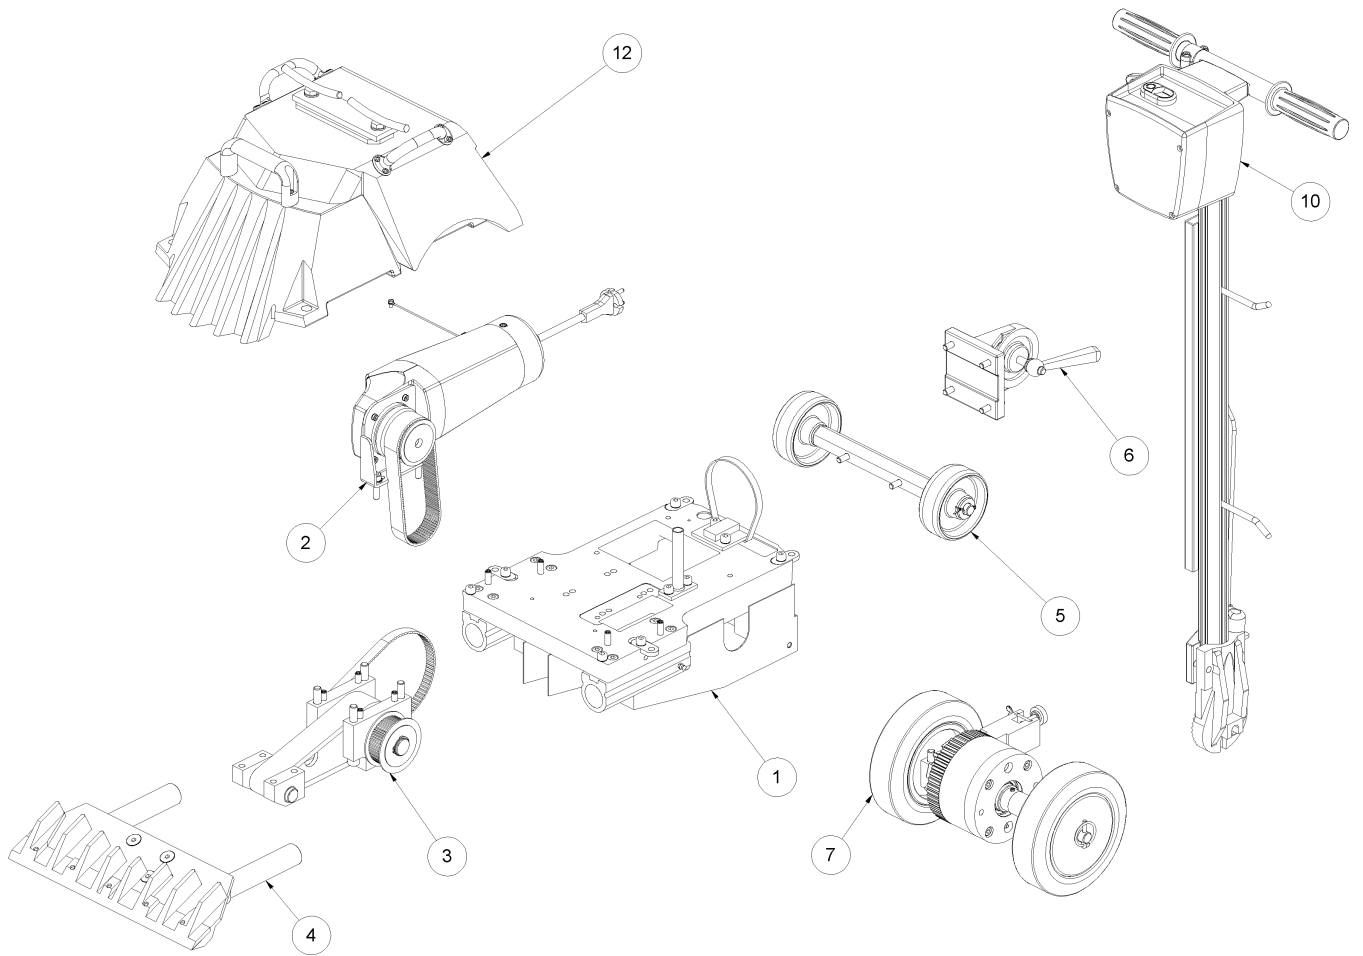

1 Turbo1 EU (01/1984-01/1995)

1 Turbo1 EU (01/1984-01/1995)

Item no.	Article no.	Description
1	01_01_013977	Frame
2	01_02_013977	Motor
3	01_03_013977	Striking mechanism
4	01_04_013977	Oscillator
5	01_05_013977	Transport Chassis
6	03_06_049311	Bracket
7	01_07_013977	Drive Shaft
10	01_10_013977	handle complete
12	01_12_013977	Weight
13	01_13_013977	Circuit diagram
15	01_15_015162	Tool kit
16	01_16_013977	Accessories