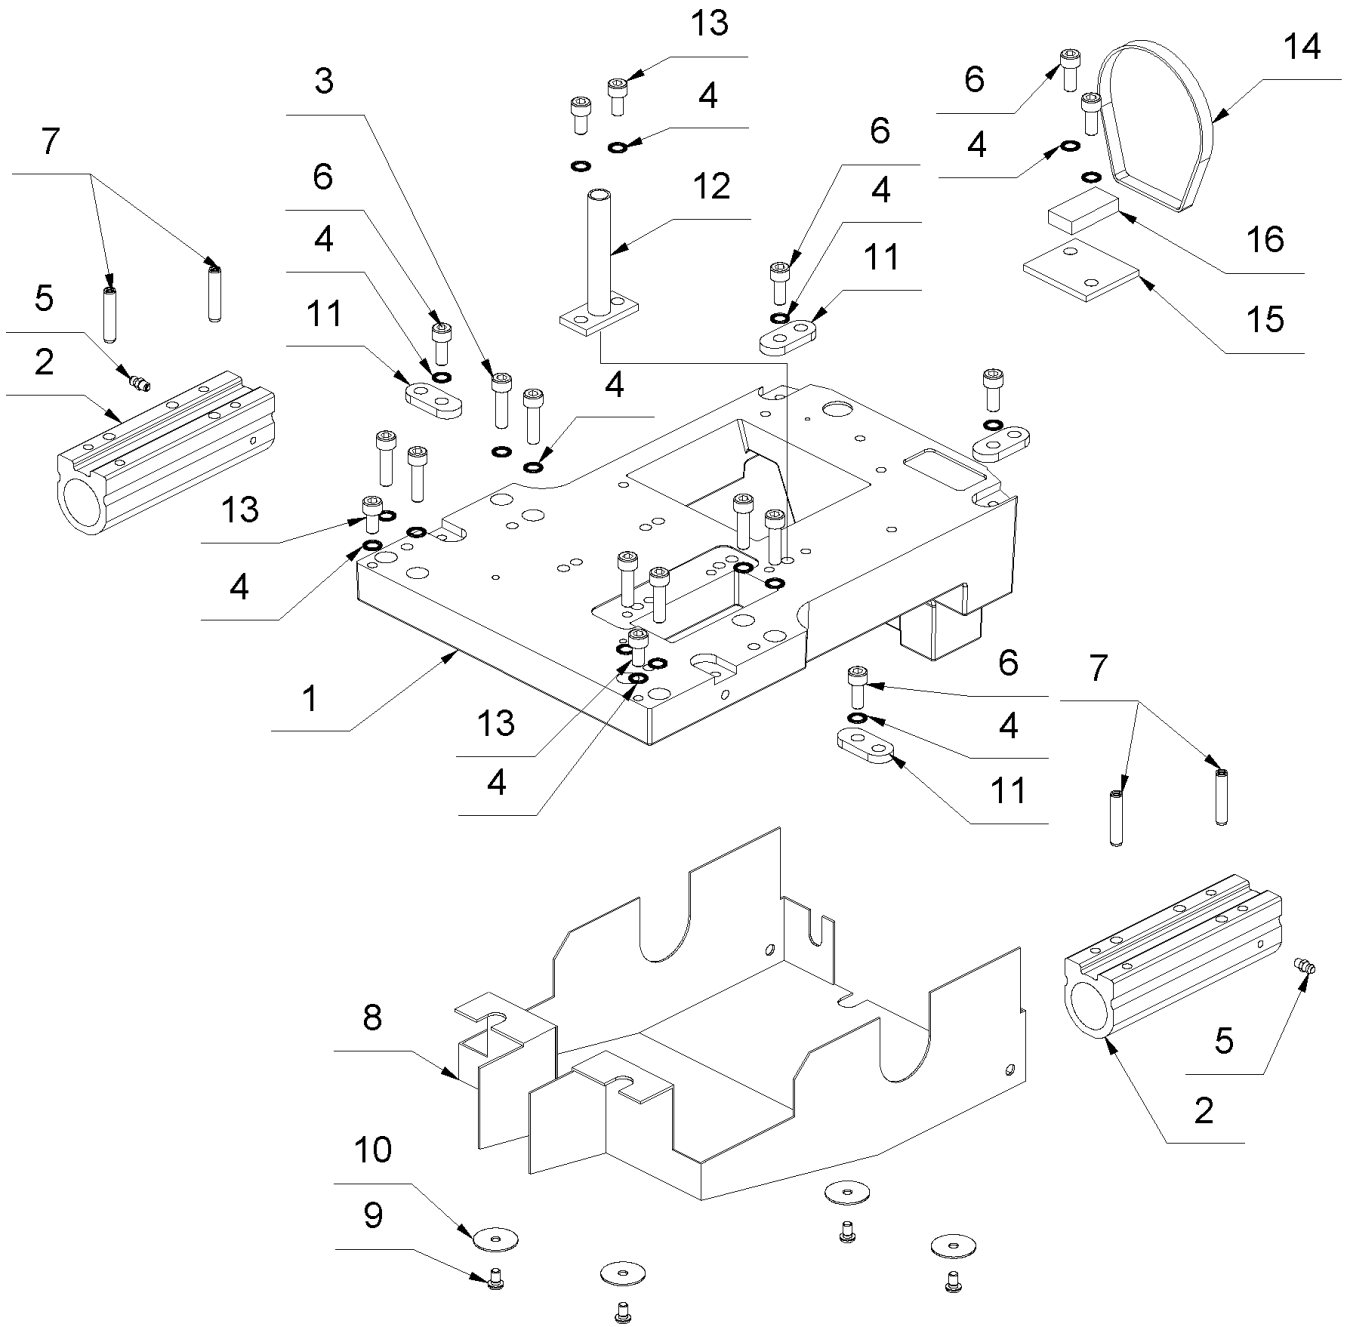

1 Frame

1 Frame

Item no.	Article no.	Description	Quantity
1	015106	Chassis TURBO	1
2	015054	Piston block,four-square,univ.SEE 10928	2
3	014736	Cylinder head screw M8x30 DIN 912	8
4	014860	Schnorr Washer M8	18
5	014914	Lubricating nippel H1 M6	2
6	014734	Cylinder head screw M8x20 DIN 912	6
7	014876	Cylindrical pin 8x 40 DIN 7979	4
8	015154	Cover Turbo	1
9	014799	Lens head screw M6x10	4
10	014835	Washer 6,4x30x1,25 n.DIN 522	4
11	015107	Bracket Turbo SEE 175341	4
12	015110	Conductor Turbo	1
13	017651	Cylinder head screw M8x16 DIN 912	4
14	014943	Motor Clamp 110/130	1
15	059467	Fixing plate	1
16	059469	Rubber sleeve	1