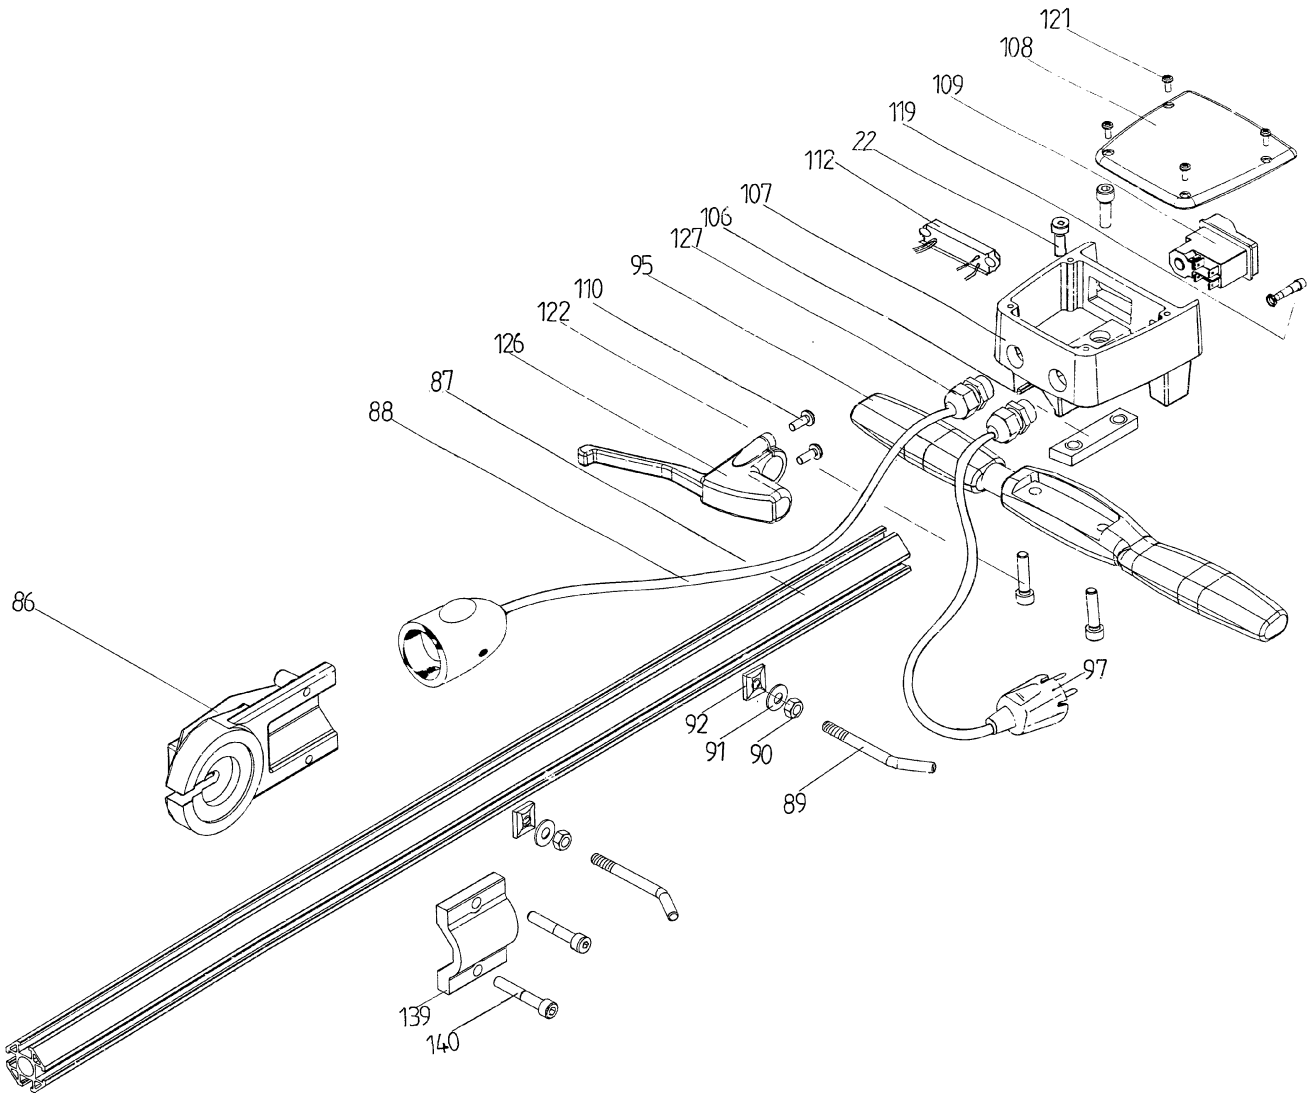

10 handle complete

10 handle complete

Item no.	Article no.	Description	Quantity
22	014734	Cylinder head screw M8x20 DIN 912	2
86	015051	Handle Angle Bracket compl. sy	1
87	015426	Profil rod Super / Turbo SEE 13054	1
88	014974	El. cord 3G1,5x0,7m black w.clutch	1
89	015427	Cable holder	2
90	014810	Hexagon nut M 8 DIN 934 I6I/I8I	2
91	014828	Washer M8 DIN 125 A	4
92	017605	Square nut M8 DIN 557	2
95	037294	Handle steel compl.	1
97	014970	el.cord 3G1,5x10m black shock proofplug	1
106	015431	Flat connecting block	1
107	015430	Switch housing largely	1
108	015428	Switch plate big	1
109	014695	On/Off switch 230V/50Hz	1
109	014694	Switch 115V 20A	1
110	017552	Lens head screw M 6x16 ISO 7380	2
112	076541	Current limiter230V,3wire GEFI replacem.	1
119	014984	Indicator	1
121	014804	Lens head screw M4x10 DIN 7985	4
122	014737	Cylinder head screw M8x35 DIN 912	2
123	015123	Cable Channel Turbo #123	1
124	017060	Hexagonal screw M 8x 30 DIN 933	2
126	015032	Hydraulic Clutch Assembly Turbo 1	1
127	014992	Protective cut-out switch	2
129	014825	Cap nut M8 DIN 986	2
139	015423	Clamping profile	1
140	017551	Cylinder head screw M8x50 DIN 912	2