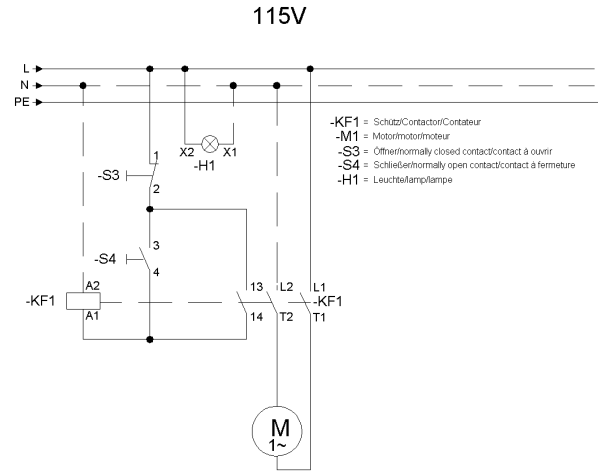

12 Weight

Item no.	Article no.	Description	Quantity
1	066086	Cover Turbo green	1
1	033571	Cover Turbo orange	1
1	051132	Cover TURBO silver	1
2	108193	Counter weight	1
3	015153	Subject plate for lead 8mm	1
4	014926	Grip	2
5	014795	Spax Screw 5x30	8
6	015112	T-screw short Turbo	1
7	014829	Washer M10 DIN 125 A	2
8	015111	T-screw long Turbo	1
9	014917	Bow-type handle GN565 116mm	1
10	014752	Cylinder head screw M6x20DIN 912 microve	2
11	015116	Turbo 1 counter weight	1

13 Circuit diagram