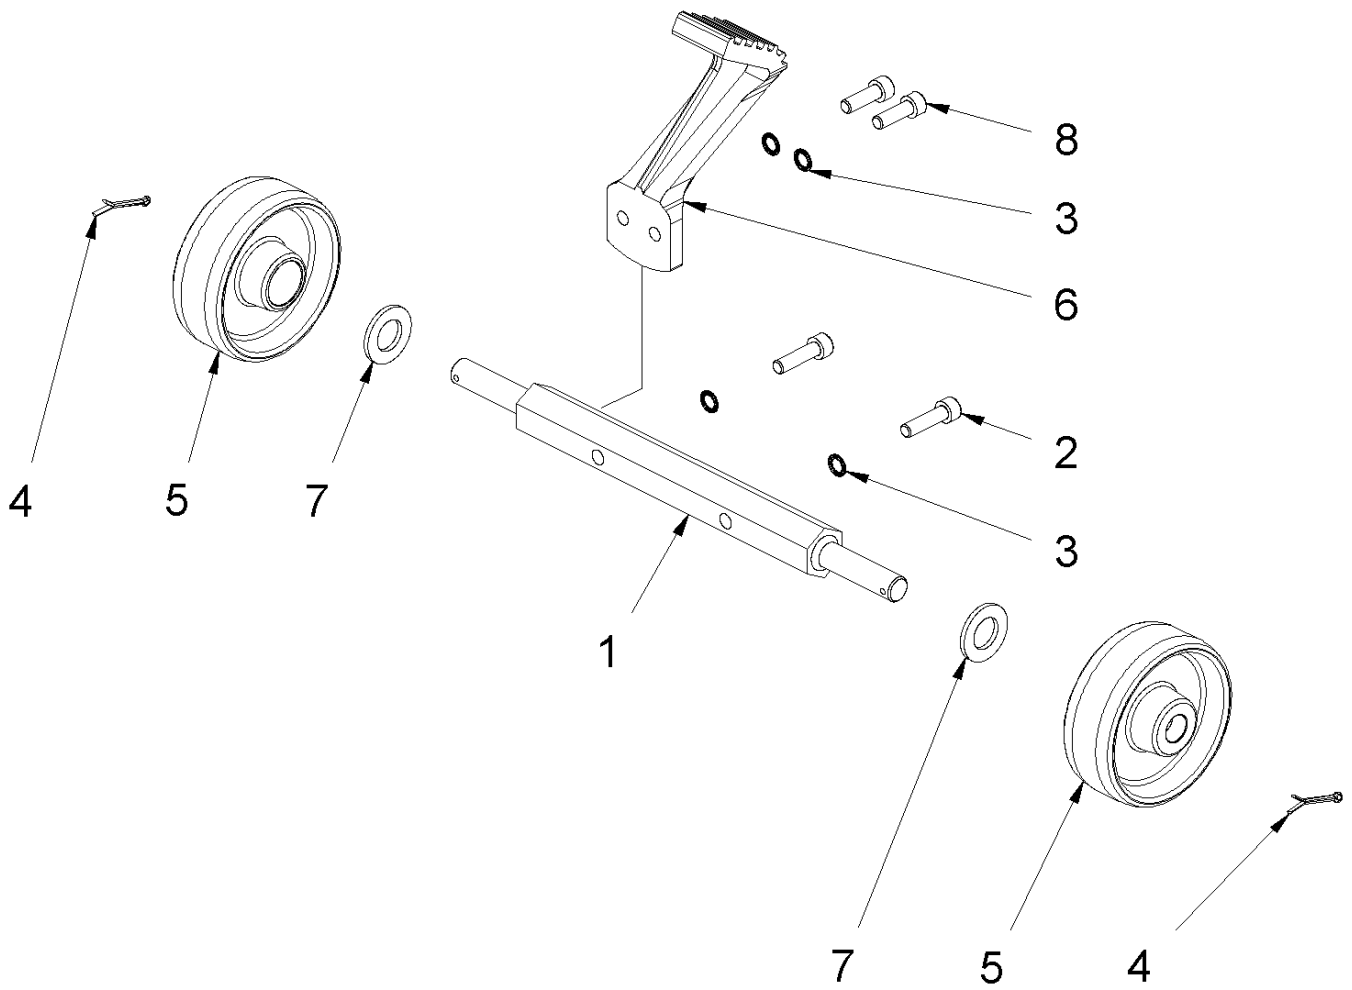

5 Transport Chassis

5 Transport Chassis

Item no.	Article no.	Description	Quantity
1	015143	Transport Axle Turbo	1
2	014736	Cylinder head screw M8x30 DIN 912	2
3	014860	Schnorr Washer M8	4
4	014886	split pin 3,2x32 DIN 94	2
5	014954	Transport Wheel Black	2
6	015125	Protect Foot Pad Turbo	1
7	014832	Washer 19mm DIN 125	2
8	014735	Cylinder head screw M8x25 DIN 912	2