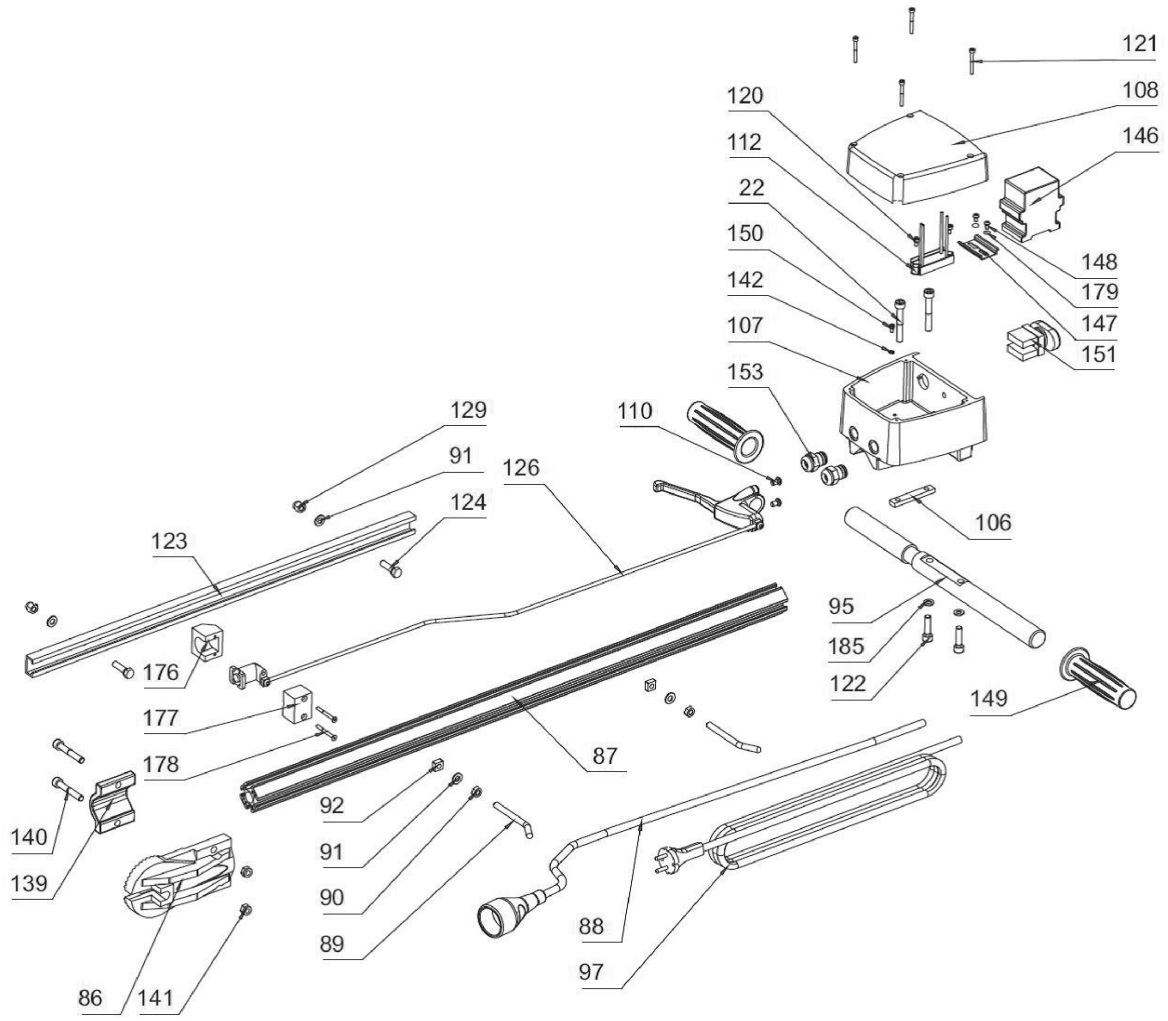

10 handle compl.

10 handle compl.

Item no.	Article no.	Description	Quantity
22	014734	Cylinder head screw M8x20 DIN 912	2
86	015051	Handle Angle Bracket compl. sy	1
87	015426	Profil rod Super / Turbo SEE 13054	1
88	014974	El. cord 3G1,5x0,7m black w.clutch	1
89	015427	Cable holder	2
90	014810	Hexagon nut M 8 DIN 934 I6I/I8I	2
91	014828	Washer M8 DIN 125 A	4
92	017605	Square nut M8 DIN 557	2
95	015429	Handle steel Turbo/ Vario - new version	1
97	014970	el.cord 3G1,5x10m black shock proofplug	1
106	015431	Flat connecting block	1
107	021207	Switch housing	1
108	052463	Cover high+deep wolffgreen	1
110	017552	Lens head screw M 6x16 ISO 7380	2
112	076541	Current limiter230V,3wire GEFI replacem.	1
120	018280	Cylinder head screw M4x8 DIN 912	2
121	017684	Cylinder head screw M4x45 DIN 912	4
122	014737	Cylinder head screw M8x35 DIN 912	2
123	015432	Cable channel system-handle Turbo	1
124	017060	Hexagonal screw M 8x 30 DIN 933	2
126	015032	Hydraulic Clutch Assembly Turbo 1	1
129	014825	Cap nut M8 DIN 986	4
139	015423	Clamping profile	1
140	017551	Cylinder head screw M8x50 DIN 912	2
141	014816	Hexagon nut M8 DIN 985	2
142	017663	Tooth lock washer 4.3 Form A DIN 6797	1
146	021327	Contactoer 230V / 20A	1
147	020969	Top hat rail 50 mm	1
148	018280	Cylinder head screw M4x8 DIN 912	2
149	014922	Handle cove	2
150	017473	Cylinder head screw M4x8 DIN 84 brass	1
151	021233	ZB-Tracer	1
153	014992	Protective cut-out switch	2
176	019776	Rotation lock below Turbo Str.	1