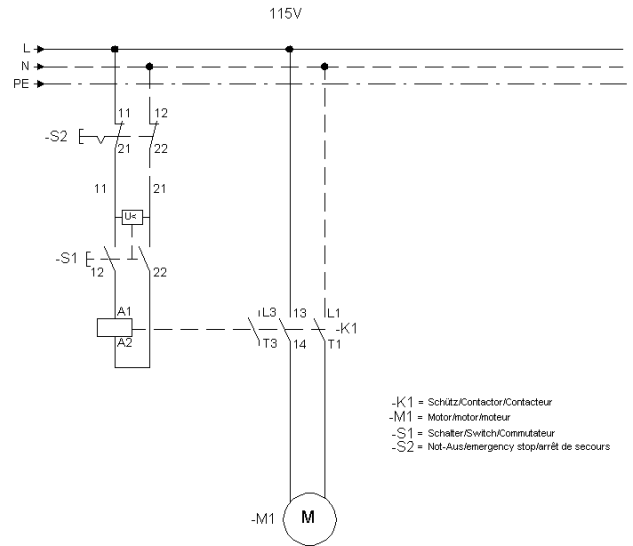

12 Weight

Item no.	Article no.	Description	Quantity
1	066086	Cover Turbo green	1
1	033571	Cover Turbo orange	1
1	051132	Cover TURBO silver	1
2	108193	Counter weight	1
3	015153	Subject plate for lead 8mm	1
4	014926	Grip	2
5	014795	Spax Screw 5x30	8
6	015112	T-screw short Turbo	1
7	014829	Washer M10 DIN 125 A	2
8	015111	T-screw long Turbo	1
9	014917	Bow-type handle GN565 116mm	1
10	014752	Cylinder head screw M6x20DIN 912 microve	2
11	015116	Turbo 1 counter weight	1

13 Circuit diagram