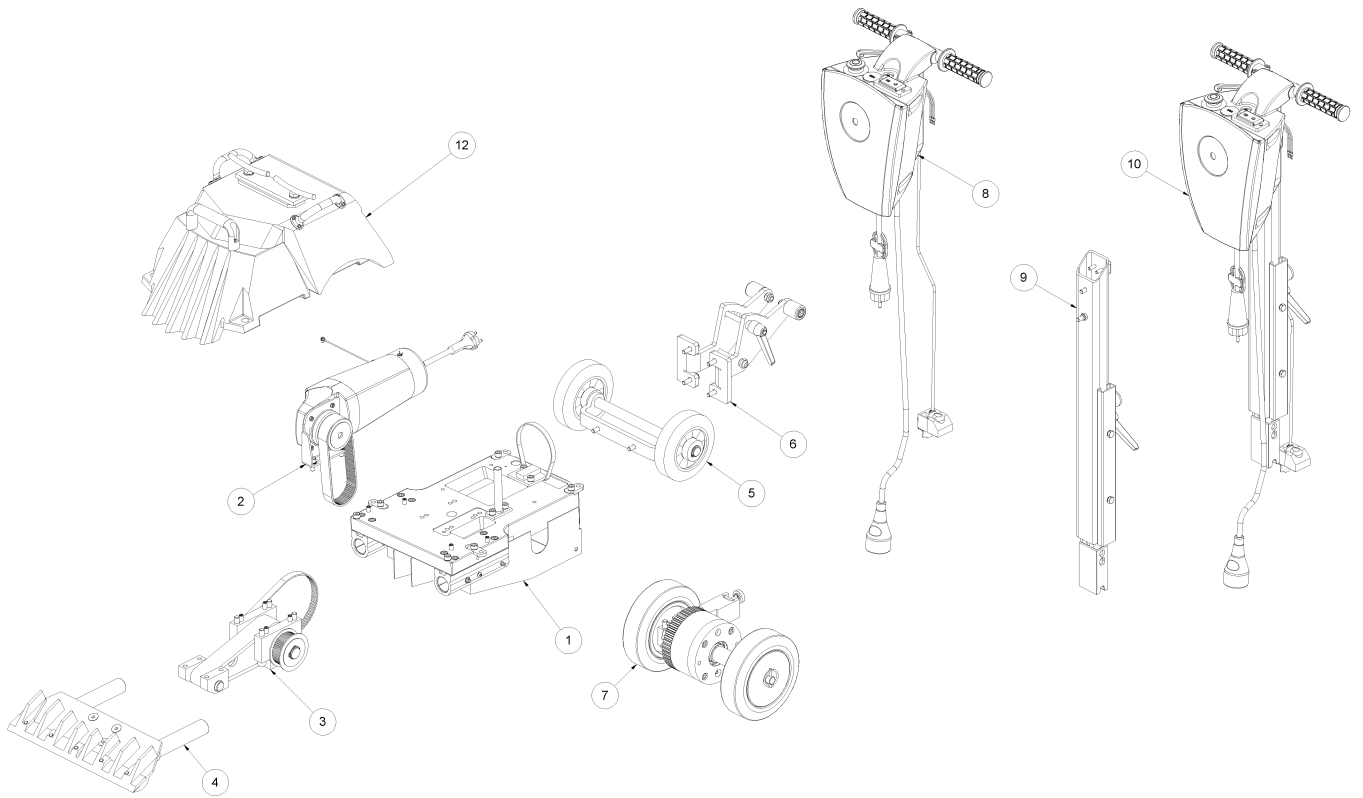

10 Turbo1 EU (01/2020-heute)

10 Turbo1 EU (01/2020-heute)

Item no.	Article no.	Description
1	10_01_013977	Frame
2	01_02_050946	Motor
3	01_03_038587	Striking mechanism
4	01_04_013977	Oscillator
5	04_05_043778	Transport Chassis
6	04_06_076846	Bracket
7	01_07_038587	Drive Shaft
8	09_08_069755	Cockpit
9	05_10_043778	Handle
10	09_10_069755	Handle compl.
12	02_12_013977	Weight
13	03_15_038587	Circuit diagram
15	09_15_015162	Tool kit
16	01_16_013977	Accessories