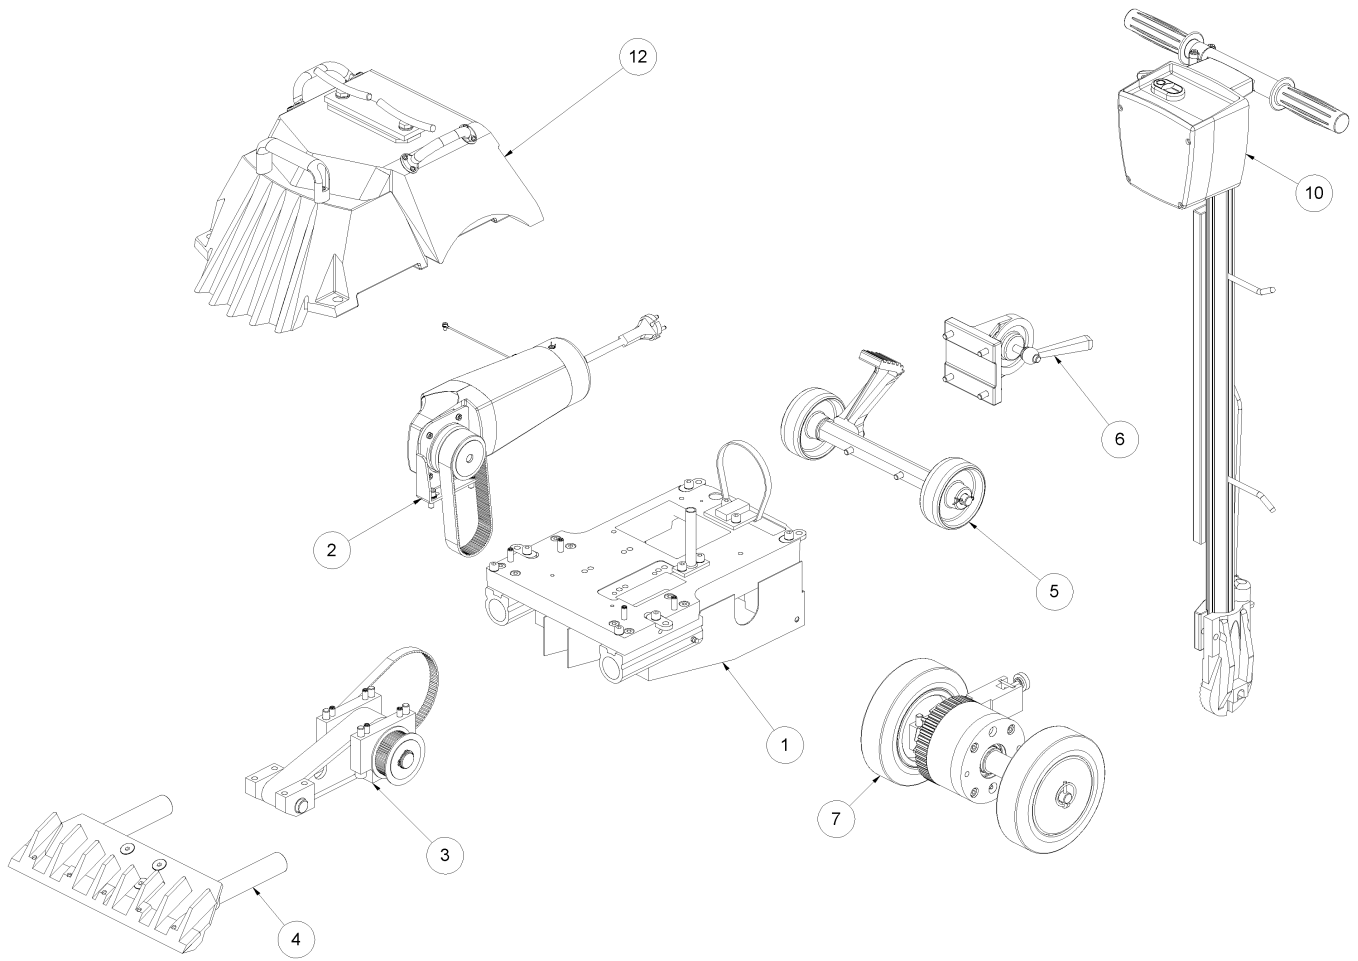

6 Turbo1 EU (07/2005-10/2008)

6 Turbo1 EU (07/2005-10/2008)

Item no.	Article no.	Description
1	02_01_013977	Frame
2	01_02_050946	Motor
3	01_03_038587	Striking mechanism
4	01_04_013977	Oscillator
5	01_05_038587	Transport Chassis
6	03_06_049311	Bracket
7	01_07_038587	Drive Shaft
10	06_10_013977	handle compl.
11	06_11_015527	handle compl.
12	02_12_013977	Weight
13	01_15_038587	Circuit diagram
15	01_15_015162	Tool kit
16	01_16_013977	Accessories