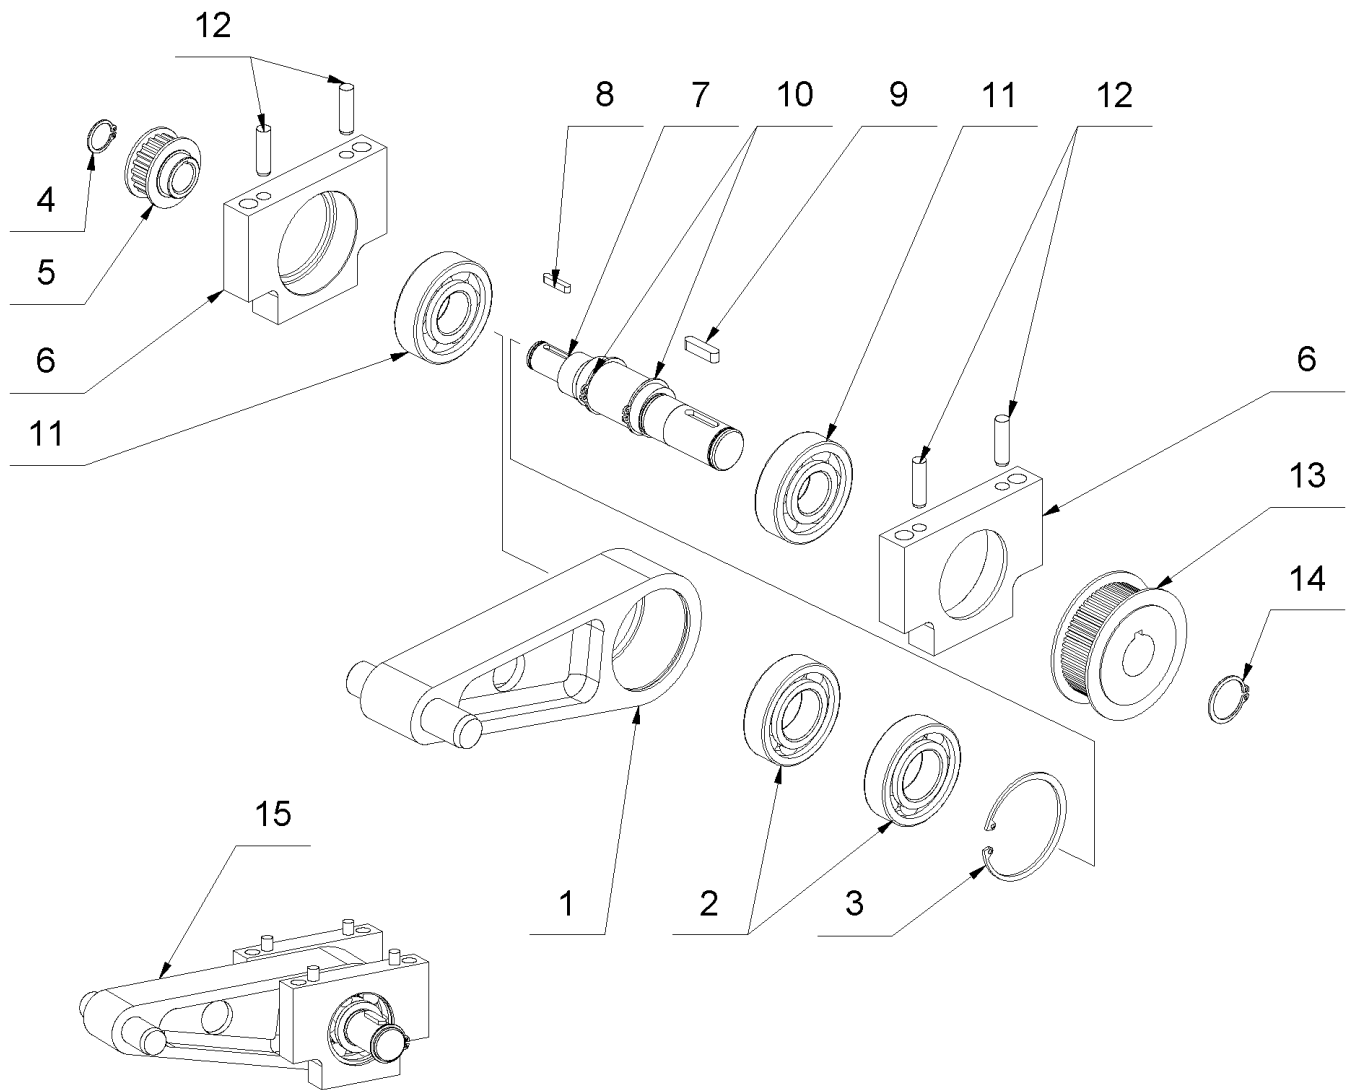

19 Striking mechanism compl. TURBO

19 Striking mechanism compl. TURBO

Item no.	Article no.	Description	Quantity
1	015144	Connecting Rod Turbo	1
2	014710	Ball bearing 6206 2RS1 C3	2
3	014856	Safety washer I62 DIN 472	1
4	014850	Safety washer A17 DIN 471	1
5	015156	Toothed belt disk ZZ 12	1
6	017079	Bearing Block	2
7	015145	Excenter Shaft Turbo	1
8	014901	Nut key 4x4x20 DIN 6885 A	1
9	014903	Nut key 6x6x25 DIN 6885 A	1
10	014853	Safety washer A30 DIN 471	2
11	014712	Ball bearing 6305	2
12	016873	Cylindrical pin 8x30 DIN 7979	4
13	015155	Toothed belt disk Z24	1
14	014852	Safety washer A25 DIN 471	1
15	015037	Striking mechanism compl. TURBO	1