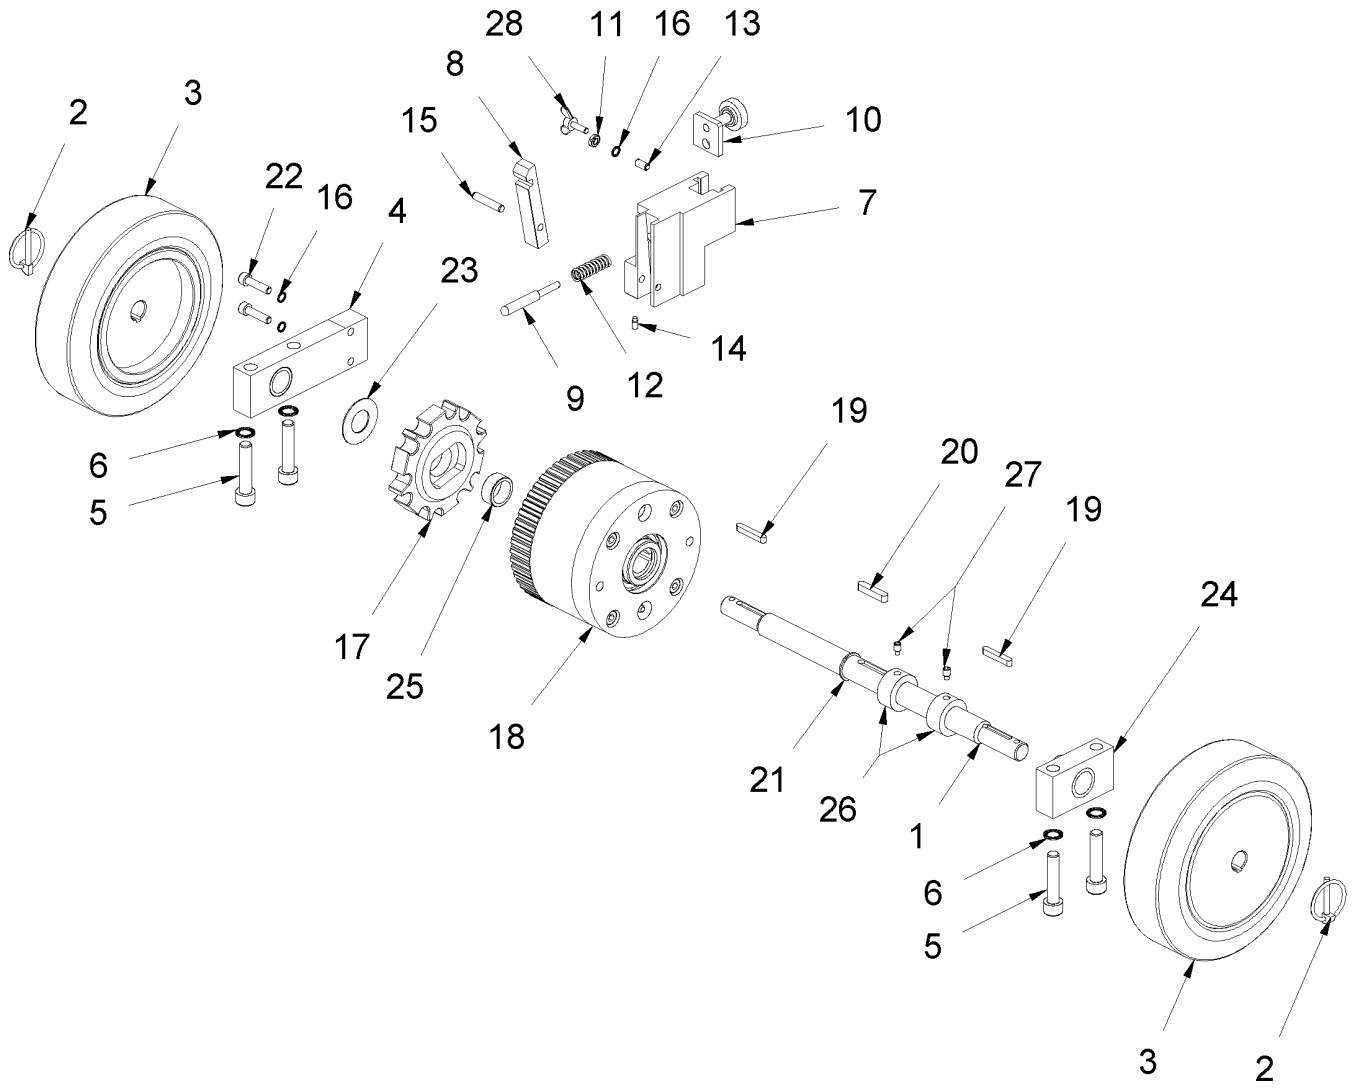

7 Drive Shaft

7 Drive Shaft

Item no.	Article no.	Description	Quantity
1	015142	Drive Shaft Axle Turbo-Stripper	1
2	014888	Wheel pin 4,2mm galv.	2
3	015135	Driving Wheel B16	2
4	015033	Mounting block/ Axle right Turbo	1
5	014741	Cylinder head screw M10x45 DIN 912	4
6	014861	Washer M10	4
7	040003	Clutch holder f.strong spring	1
8	040006	Clutch stop device f. strong spring	1
9	015120	Pressure bolt Turbo '41	1
10	043622	Emergency run unit Turbo2	1
11	014809	Hexagon nut M6 DIN 934	1
12	040002	Pressure spring D263T / 11x36,5x2,20	1
13	042681	Elastic pressure pieceM6 NLM 0300-06	1
14	014791	Headless pin M 5x10 DIN 915	1
15	014874	Cylindrical pin with nut	1
16	014859	Schnorr washer M6	3
17	015119	Clutch disc Turbo'47	1
18	015140	Gear block Turbo'48/ Super '30	1
19	014902	Nut key 5x5x32 DIN 6885 A	2
20	014904	Nut key 6x6x32 DIN 6885 A	1
21	014845	Compact ring KE 310	1
22	062929	Cylinder head screw M6x 25 DIN 6912	2
23	015164	Starter disc 20x40x1,0 mm	1
24	015036	Mounting block / axle left Turbo/Sup.	1
25	015141	Bushing 20x26x11	1
26	014812	Tension ring Ø 20 DIN 705 A	2
27	014792	Headless pin M6x10 DIN 915	2
28	017720	wing bolt M 5x16 DIN 316	1