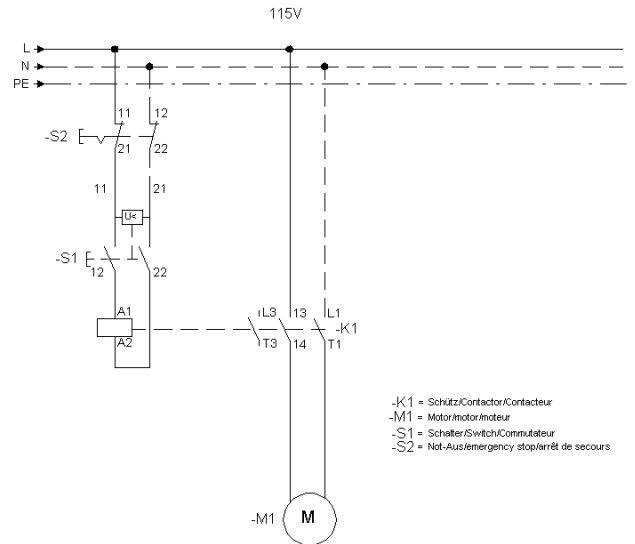

12 Weight

Item no.	Article no.	Description	Quantity
1	066086	Cover Turbo green	1
1	033571	Cover Turbo orange	1
1	051132	Cover TURBO silver	1
2	108193	Counter weight	1
3	015153	Subject plate for lead 8mm	1
4	014926	Grip	2
5	014795	Spax Screw 5x30	8
6	015112	T-screw short Turbo	1
7	014829	Washer M10 DIN 125 A	2
8	015111	T-screw long Turbo	1
9	014917	Bow-type handle GN565 116mm	1
10	014752	Cylinder head screw M6x20DIN 912 microve	2
11	015116	Turbo 1 counter weight	1

13 Circuit diagram