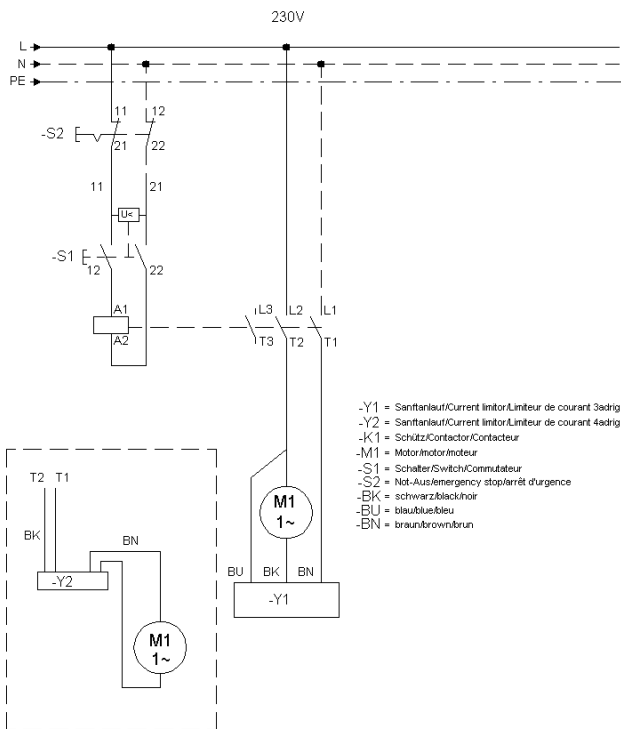

12 Weight

Item no.	Article no.	Description	Quantity
1	066086	Cover Turbo green	1
1	033571	Cover Turbo orange	1
1	051132	Cover TURBO silver	1
2	108193	Counter weight	1
3	015153	Subject plate for lead 8mm	1
4	014926	Grip	2
5	014795	Spax Screw 5x30	8
6	015112	T-screw short Turbo	1
7	014829	Washer M10 DIN 125 A	2
8	015111	T-screw long Turbo	1
9	014917	Bow-type handle GN565 116mm	1
10	014752	Cylinder head screw M6x20DIN 912 microve	2
11	015116	Turbo 1 counter weight	1

13 Circuit diagram