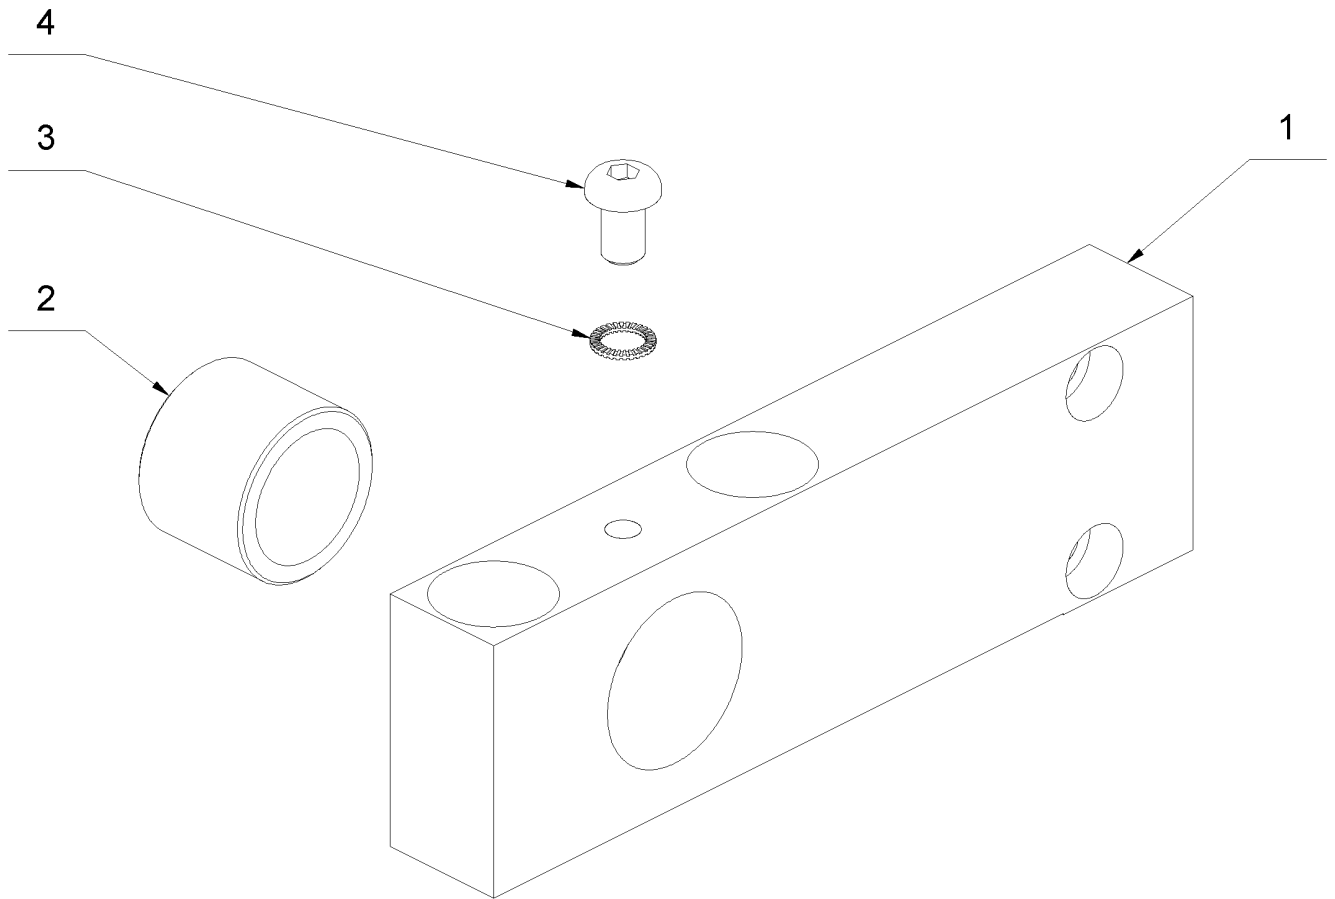

33 Mounting block/ Axle right Turbo

---

33 Mounting block/ Axle right Turbo

Item no.	Article no.	Description	Quantity
1	015033	Mounting block/ Axle right Turbo	1
2	014909	Bushing 20x26x20	1
3	014859	Schnorr washer M6	1
4	014799	Lens head screw M6x10	1