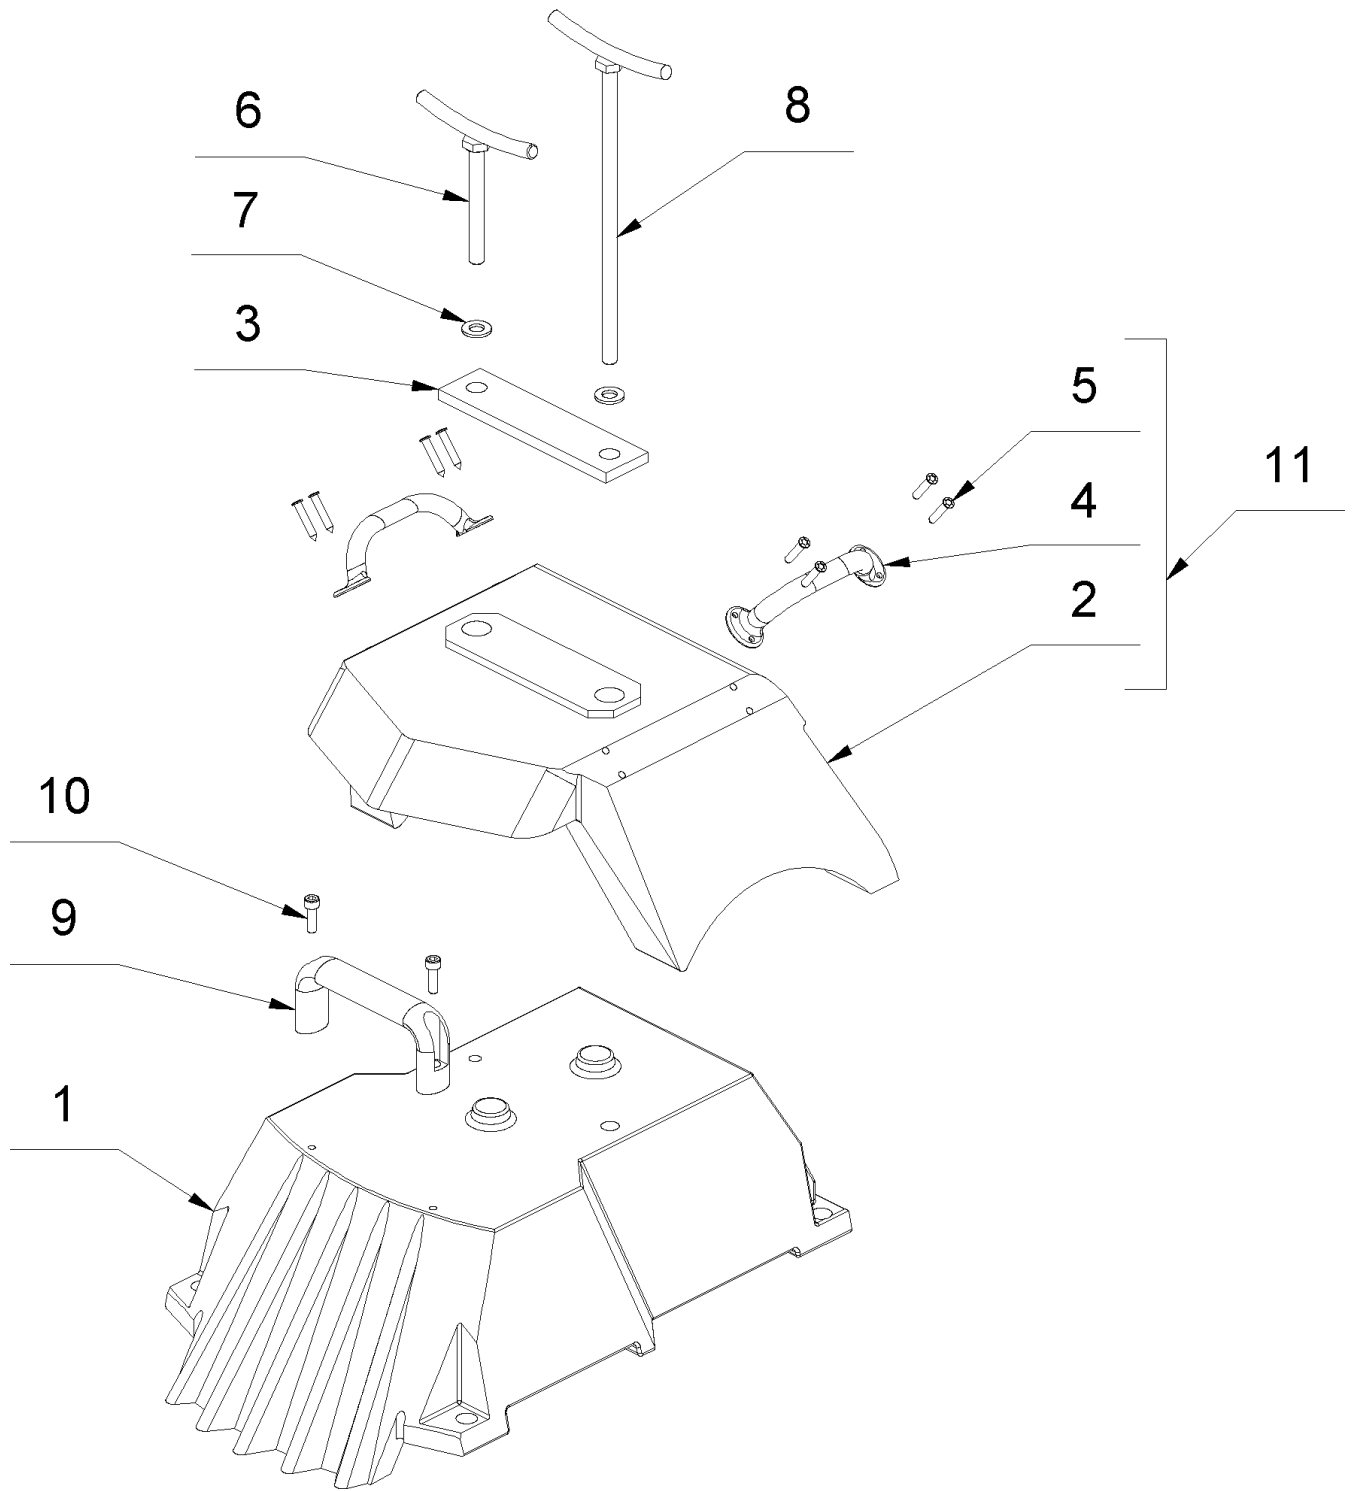

12 Weight

12 Weight

Item no.	Article no.	Description	Quantity
1	066086	Cover Turbo green	1
1	033571	Cover Turbo orange	1
1	051132	Cover TURBO silver	1
2	108193	Counter weight	1
3	015153	Subject plate for lead 8mm	1
4	014926	Grip	2
5	014795	Spax Screw 5x30	8
6	015112	T-screw short Turbo	1
7	014829	Washer M10 DIN 125 A	2
8	015111	T-screw long Turbo	1
9	014917	Bow-type handle GN565 116mm	1
10	014752	Cylinder head screw M6x20DIN 912 microve	2
11	015116	Turbo 1 counter weight	1