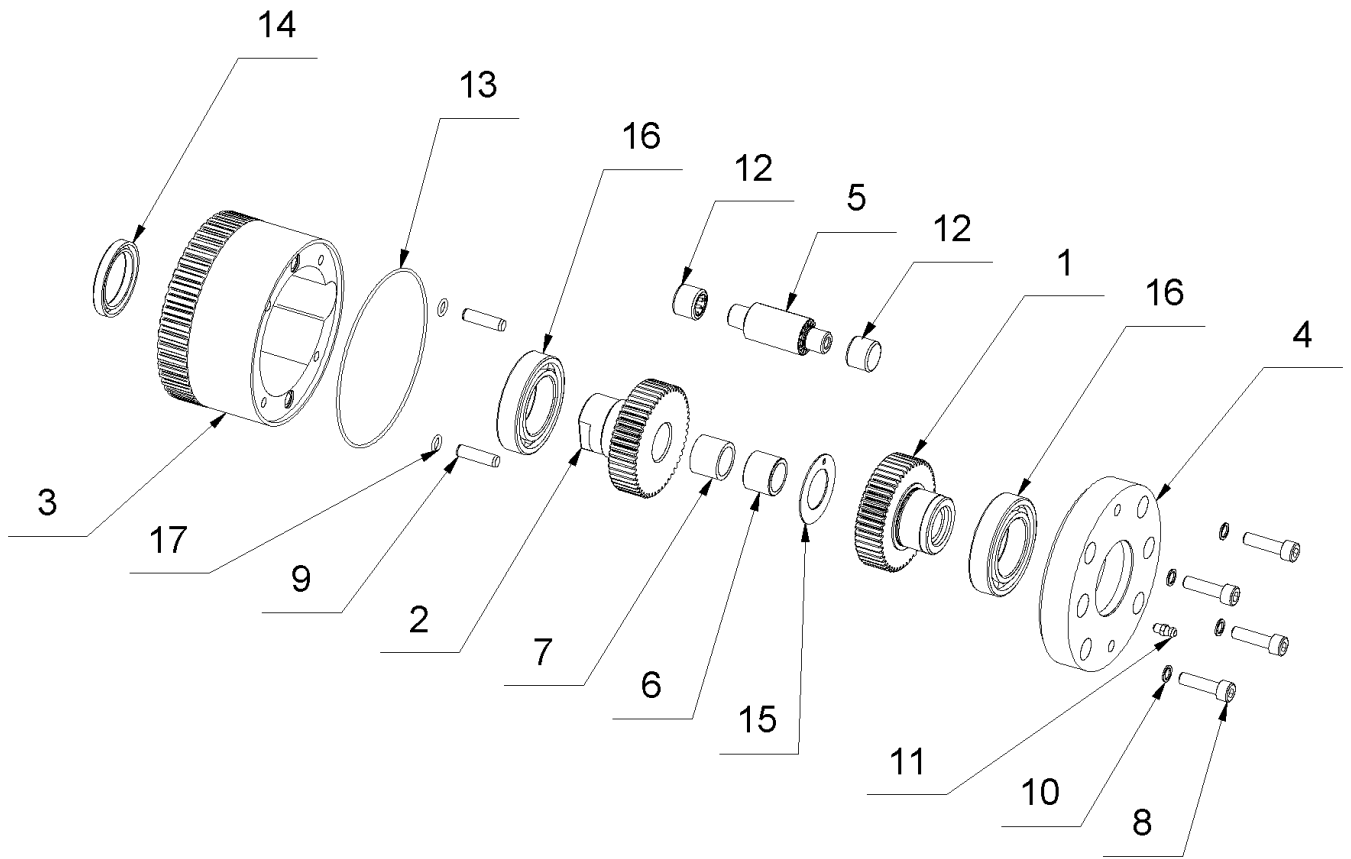

48 Gear block Turbo'48/ Super '30

48 Gear block Turbo'48/ Super '30

Item no.	Article no.	Description	Quantity
1	017852	Pinion Z 50	1
2	017851	Pinion Z 49	1
3	017837	Gear block housing TURBO	1
4	017865	Gear cover TURBO	1
5	015158	Small pinion ZZ14 TURBO	1
6	014909	Bushing 20x26x20	1
7	017953	Bush 20x26x20	1
8	014736	Cylinder head screw M8x30 DIN 912	4
9	016873	Cylindrical pin 8x30 DIN 7979	2
10	014911	Sealing Ring Cu 8x11.5x1 DIN 7603	4
11	014914	Lubricating nippel H1 M6	1
12	014865	Needle bearing BK 1516 A	2
13	017712	sealing ring 120x2 f.Turbo gearing	1
14	015159	Oil seal ring 38x52x7 WA	1
15	015160	Support washer	1
16	014706	Ball-bearing 6008 2RS1 C3	2
17	063181	O-Ring 8x2	2