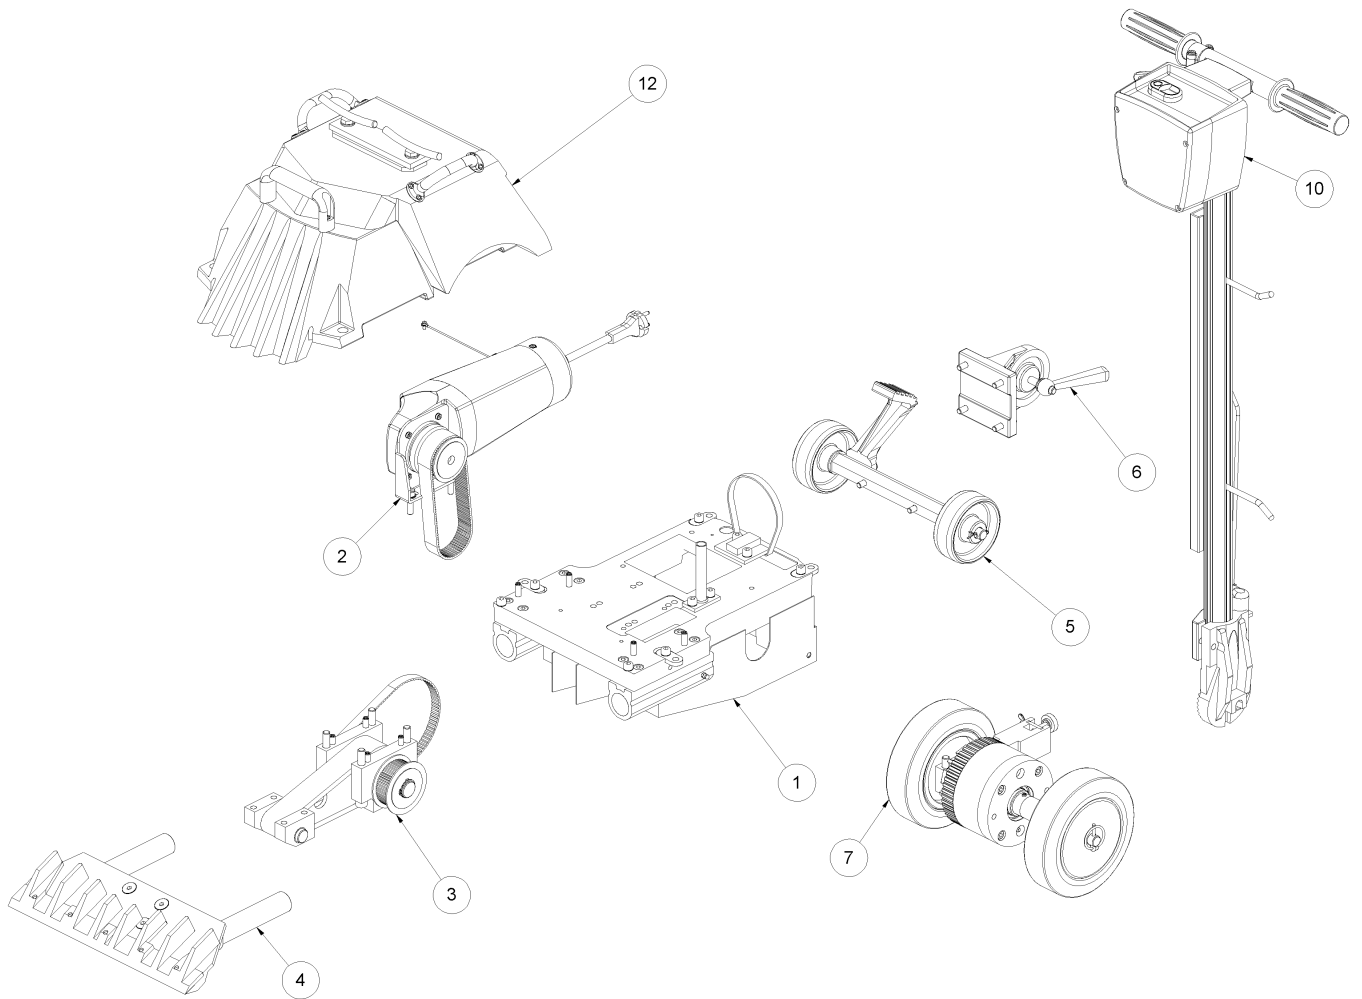

3 Turbo1 EU (01/1998-02/2000)

3 Turbo1 EU (01/1998-02/2000)

Item no.	Article no.	Description
1	02_01_013977	Frame
2	02_02_013977	Motor
3	01_03_013977	Striking mechanism
4	01_04_013977	Oscillator
5	01_05_038587	Transport Chassis
6	03_06_049311	Bracket
7	02_07_013977	Drive Shaft
10	03_10_013977	handle complete
12	02_12_013977	Weight
13	02_13_013977	Circuit diagram
15	01_15_015162	Tool kit
16	01_16_013977	Accessories