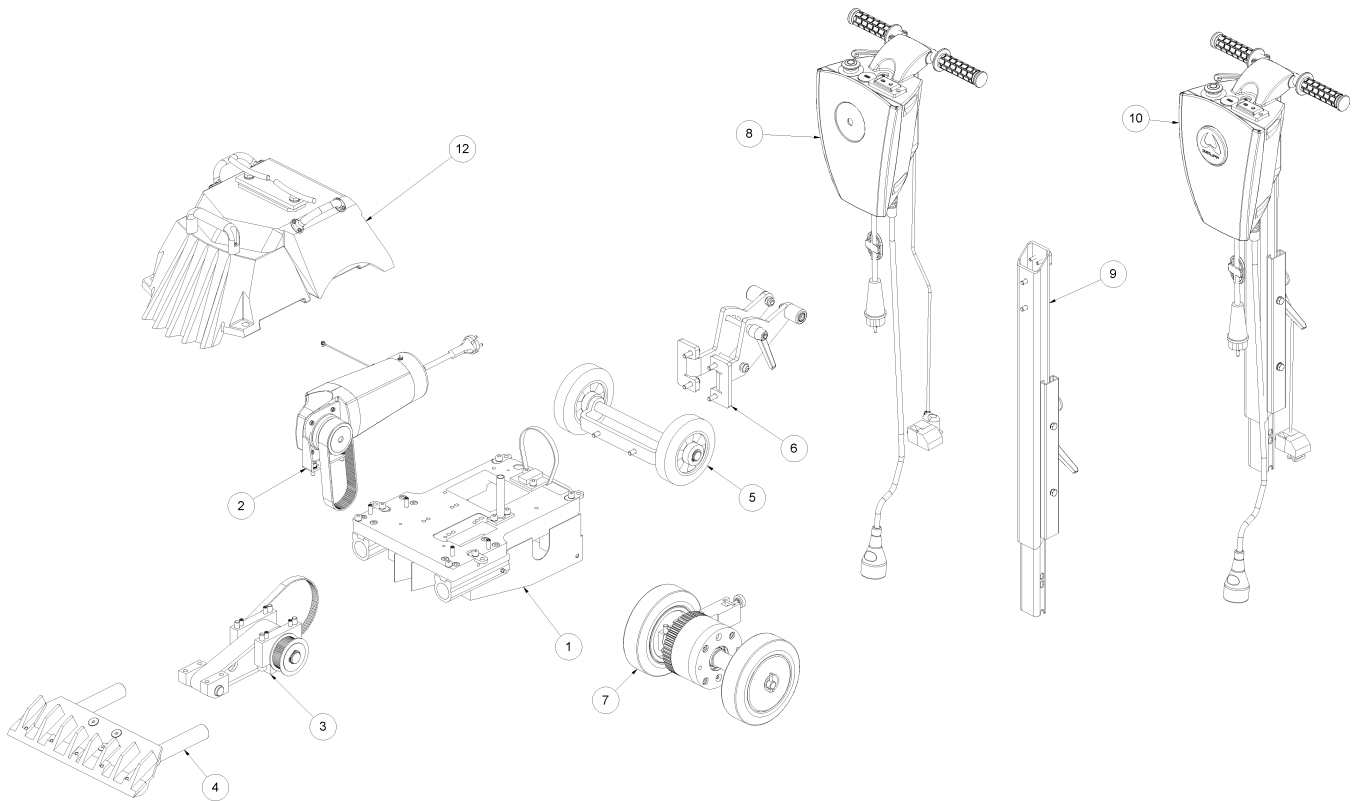

8 Turbo1 EU (01/2015-03/2018)

8 Turbo1 EU (01/2015-03/2018)

Item no.	Article no.	Description
1	02_01_013977	Frame
2	01_02_050946	Motor
3	01_03_038587	Striking mechanism
4	01_04_013977	Oscillator
5	04_05_043778	Transport Chassis
6	04_06_076846	Bracket
7	01_07_038587	Drive Shaft
8	08_08_069755	Cockpit
9	04_10_043778	Handle
10	08_10_069755	Handle compl.
12	02_12_013977	Weight
13	03_15_038587	Circuit diagram
15	01_15_015162	Tool kit
16	01_16_013977	Accessories