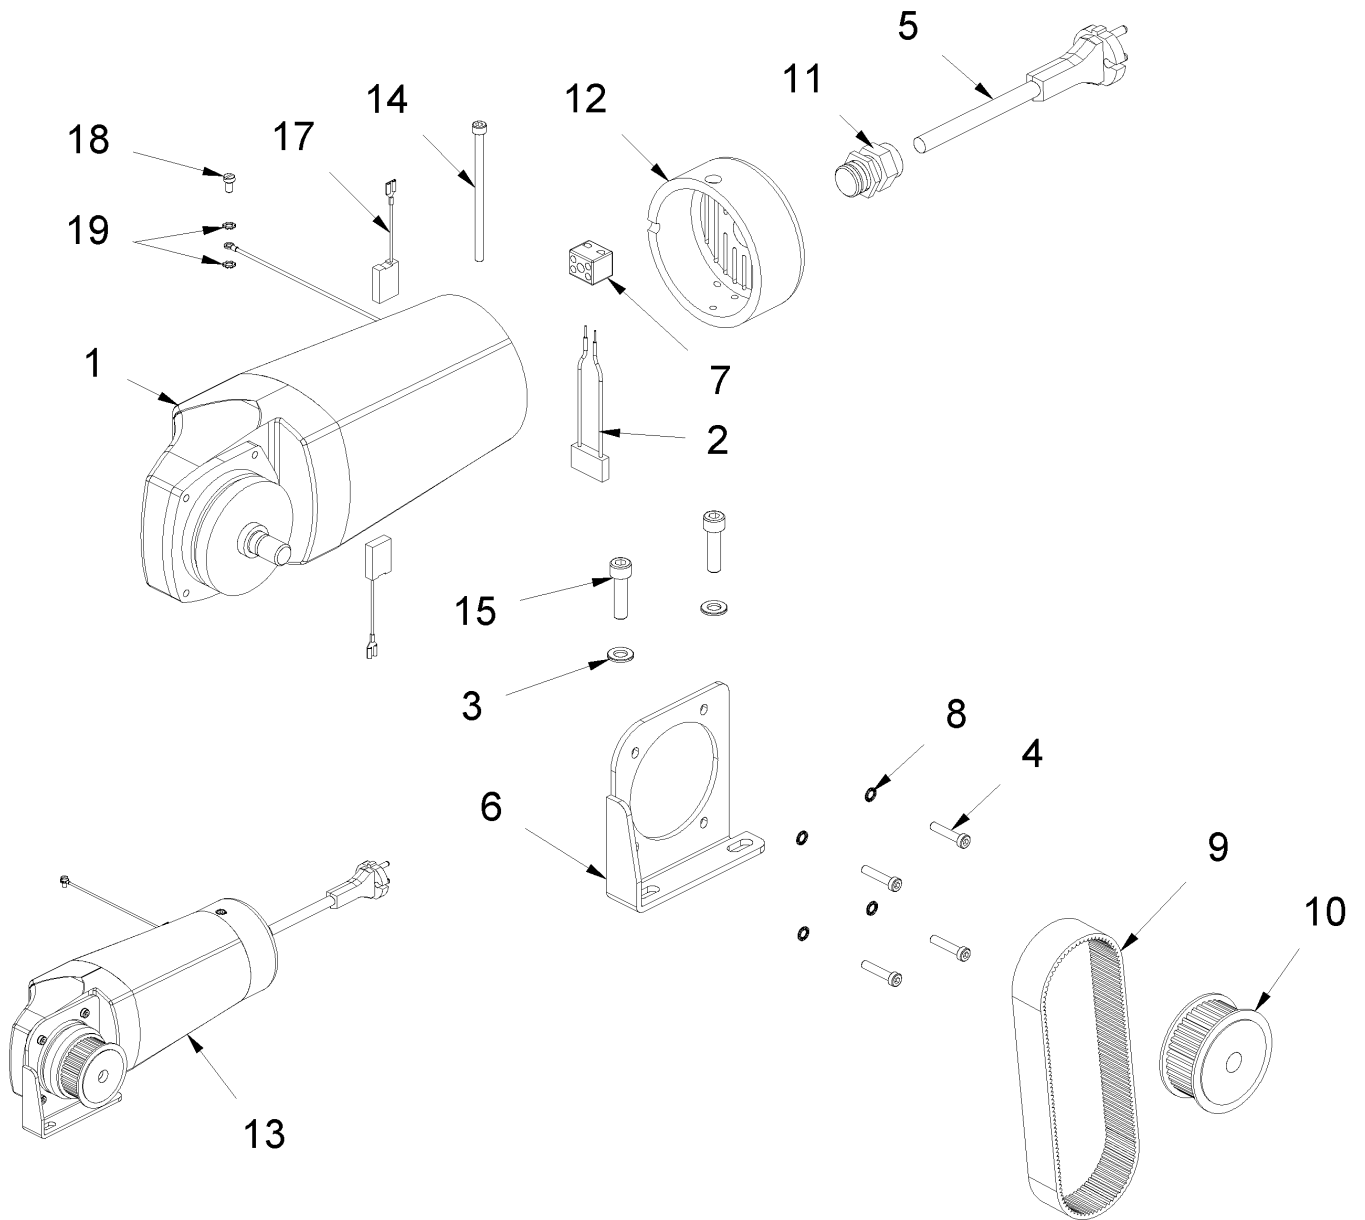

2 Motor

2 Motor

Item no.	Article no.	Description	Quantity
1	015146	Motor 230 V Bosch Super '56	1
2	175868	Suppression module Snubber 230V/115V	1
3	014860	Schnorr Washer M8	2
4	014721	Cylinder head screw M5x25 DIN 6912	4
5	014973	El. cord2x1,5x0,3m black shock proofplug	1
6	016860	Motor plate universal Turbo	1
7	056685	Ceramik-terminal	1
8	014858	Schnorr washer M5	4
9	014937	Toothed belt 187 L 100	1
10	015129	Toothed belt disk ZZ20 Turbo	1
11	051948	Cable gland M20x1.5	1
12	015130	Motor cover, new Turbo	1
13	015057	Motor cpl. 230 V Turbo	1
14	014724	Cylinder head screw M5x90 DIN912	1
15	014736	Cylinder head screw M8x30 DIN 912	2
17	015152	Carbon brush (230V/115V Turbo/Super 1 PA	1
18	017473	Cylinder head screw M4x8 DIN 84 brass	1
19	017663	Tooth lock washer 4.3 Form A DIN 6797	2