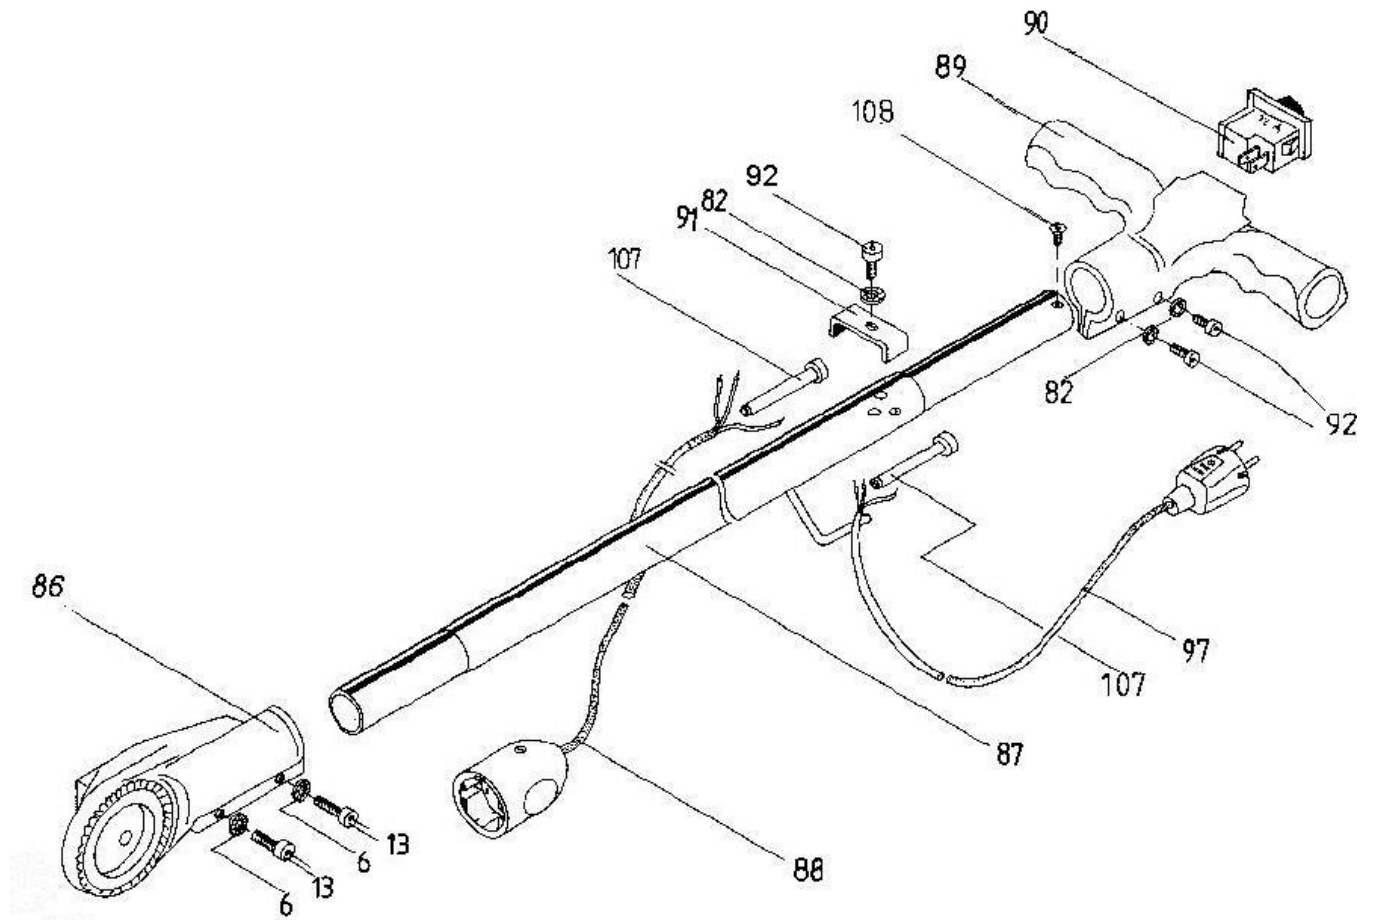

10 handle complete

10 handle complete

Item no.	Article no.	Description	Quantity
6	014860	Schnorr Washer M8	2
13	014735	Cylinder head screw M8x25 DIN 912	2
82	014859	Schnorr washer M6	3
86	015051	Handle Angle Bracket compl. sy	1
87	041788	SG-Handle pipe 115V/100V Turbo/Extro	1
88	014974	El. cord 3G1,5x0,7m black w.clutch	1
89	015122	ZZZSwitch Plate NO LONGER AVAILABLE	1
90		Switch 11 Amp.	1
91	014994	T-clip	1
92	014730	Cylinder head screw M 6x20 DIN 912	3
97	014970	el.cord 3G1,5x10m black shock proofplug	1
107	019024	Cable bushing Fräsmaster/Junior	2
108	014757	Countersunk screw M6x20 DIN 7991 10.9	1