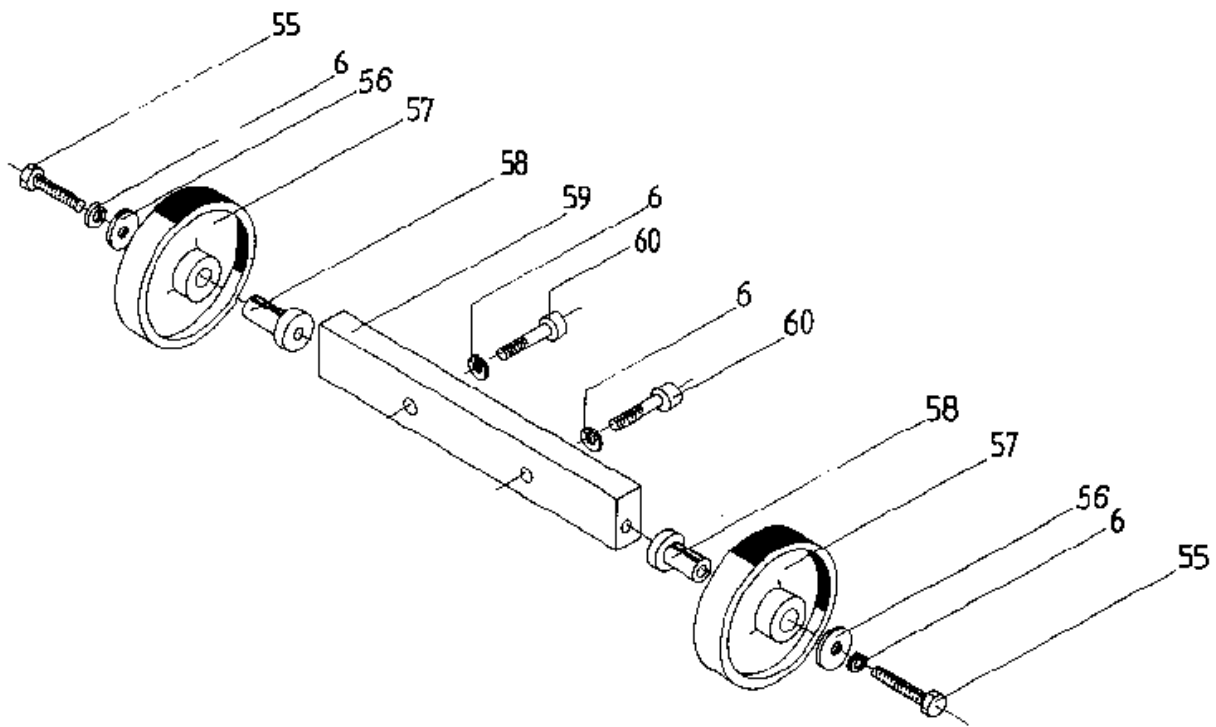

5 Transport Chassis

---

5 Transport Chassis

Item no.	Article no.	Description	Quantity
6	014860	Schnorr Washer M8	4
55	017624	Hexagon bolt M 8x50 DIN 931	2
56	018737	Washer 8,4x24x2 DIN 9021 galv.	2
57	014954	Transport Wheel Black	2
58		Wheel hub	2
59	015143	Transport Axle Turbo	1
60	014736	Cylinder head screw M8x30 DIN 912	2