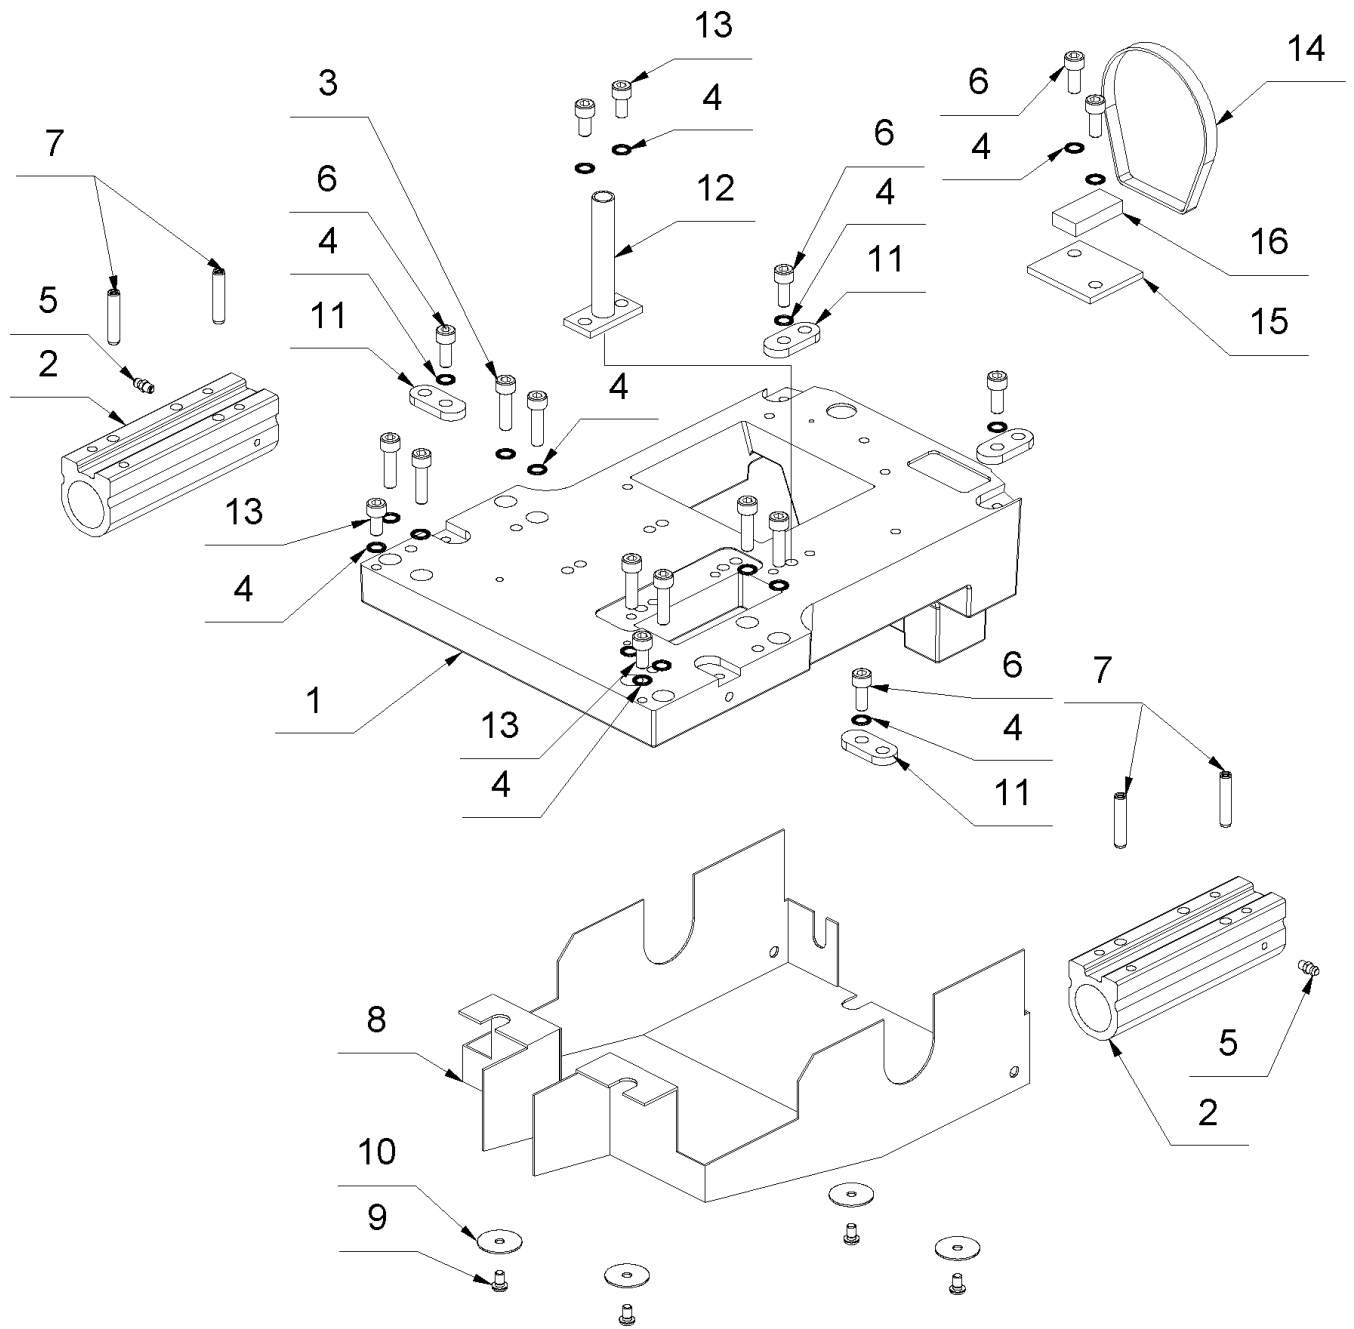

1 Frame

1 Frame

Item no.	Article no.	Description	Quantity
1	015106	Chassis TURBO	1
2	015054	Piston block,four-square,univ.SEE 10928	2
3	014736	Cylinder head screw M8x30 DIN 912	8
4	014860	Schnorr Washer M8	18
5	014914	Lubricating nippel H1 M6	2
6	014734	Cylinder head screw M8x20 DIN 912	6
7	014876	Cylindrical pin 8x 40 DIN 7979	4
8	015154	Cover Turbo	1
9	014799	Lens head screw M6x10	4
10	014835	Washer 6,4x30x1,25 n.DIN 522	4
11	015107	Bracket Turbo SEE 175341	4
12	015110	Conductor Turbo	1
13	017651	Cylinder head screw M8x16 DIN 912	4
14	014943	Motor Clamp 110/130	1
15	059467	Fixing plate	1
16	059469	Rubber sleeve	1