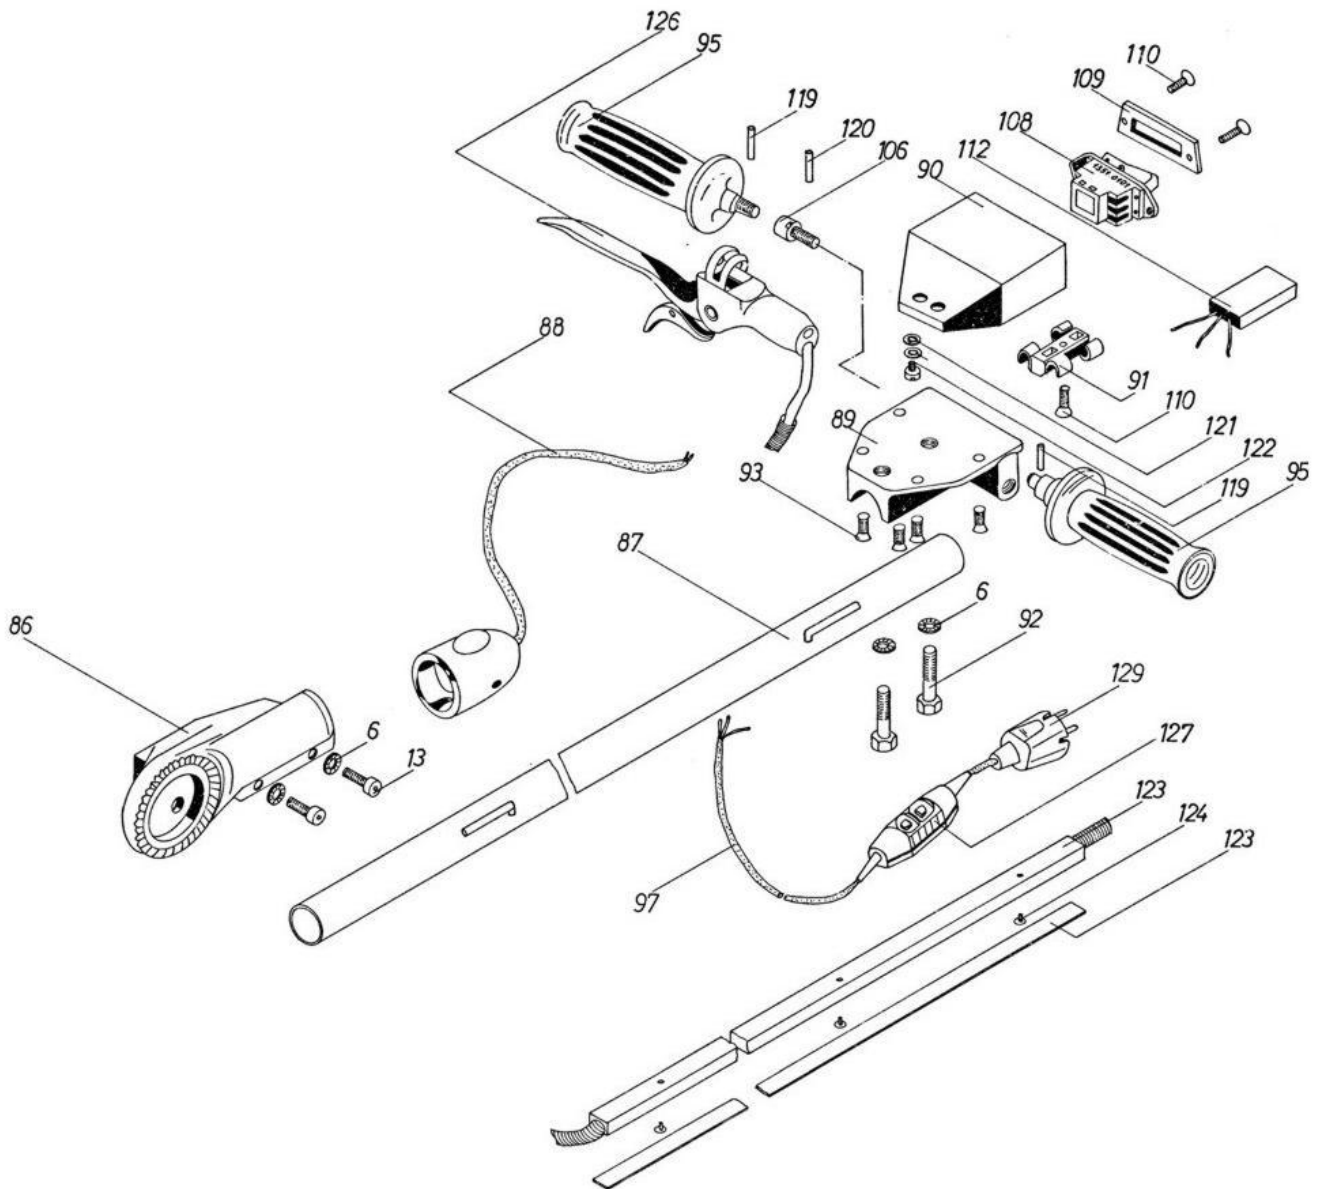

10 handle complete

10 handle complete

Item no.	Article no.	Description	Quantity
6	014860	Schnorr Washer M8	4
13	014735	Cylinder head screw M8x25 DIN 912	2
86	015051	Handle Angle Bracket compl. sy	1
87	041788	SG-Handle pipe 115V/100V Turbo/Extro	1
88	014974	El. cord 3G1,5x0,7m black w.clutch	1
89	015122	ZZZSwitch Plate NO LONGER AVAILABLE	1
90	014665	Switch cover not available	1
91	014994	T-clip	1
92	017624	Hexagon bolt M 8x50 DIN 931	2
93	014806	Lens head screw M5x16m.cross	4
95	015134	Handle with Steel Shaft M14 Turbo/Super	2
97	014970	el.cord 3G1,5x10m black shock proofplug	1
106	015121	Distance piece	1
108	016791	ZZZSwitch URS 15/30ZZZ	1
109	014666	Switch cover	1
110	014807	Counter sunk screw M4x20 DIN7500	3
112	015235	Current limiter 230V 3adrig BIRO	1
119	014892	Cylindrical grooved pin 3x 28 DIN 1473	2
120	014891	Cylindrical grooved pin 3x 20 DIN 1473	1
121	017663	Tooth lock washer 4.3 Form A DIN 6797	4
122	014765	Flat head screw M 4x 6 DIN 85 galvan.	2
123	015123	Cable Channel Turbo #123	1
124	019071	Rivet 4.0x10.3	2
126	015032	Hydraulic Clutch Assembly Turbo 1	1
127	014980	Safety plug	1
129	014978	Plug schuko black	1