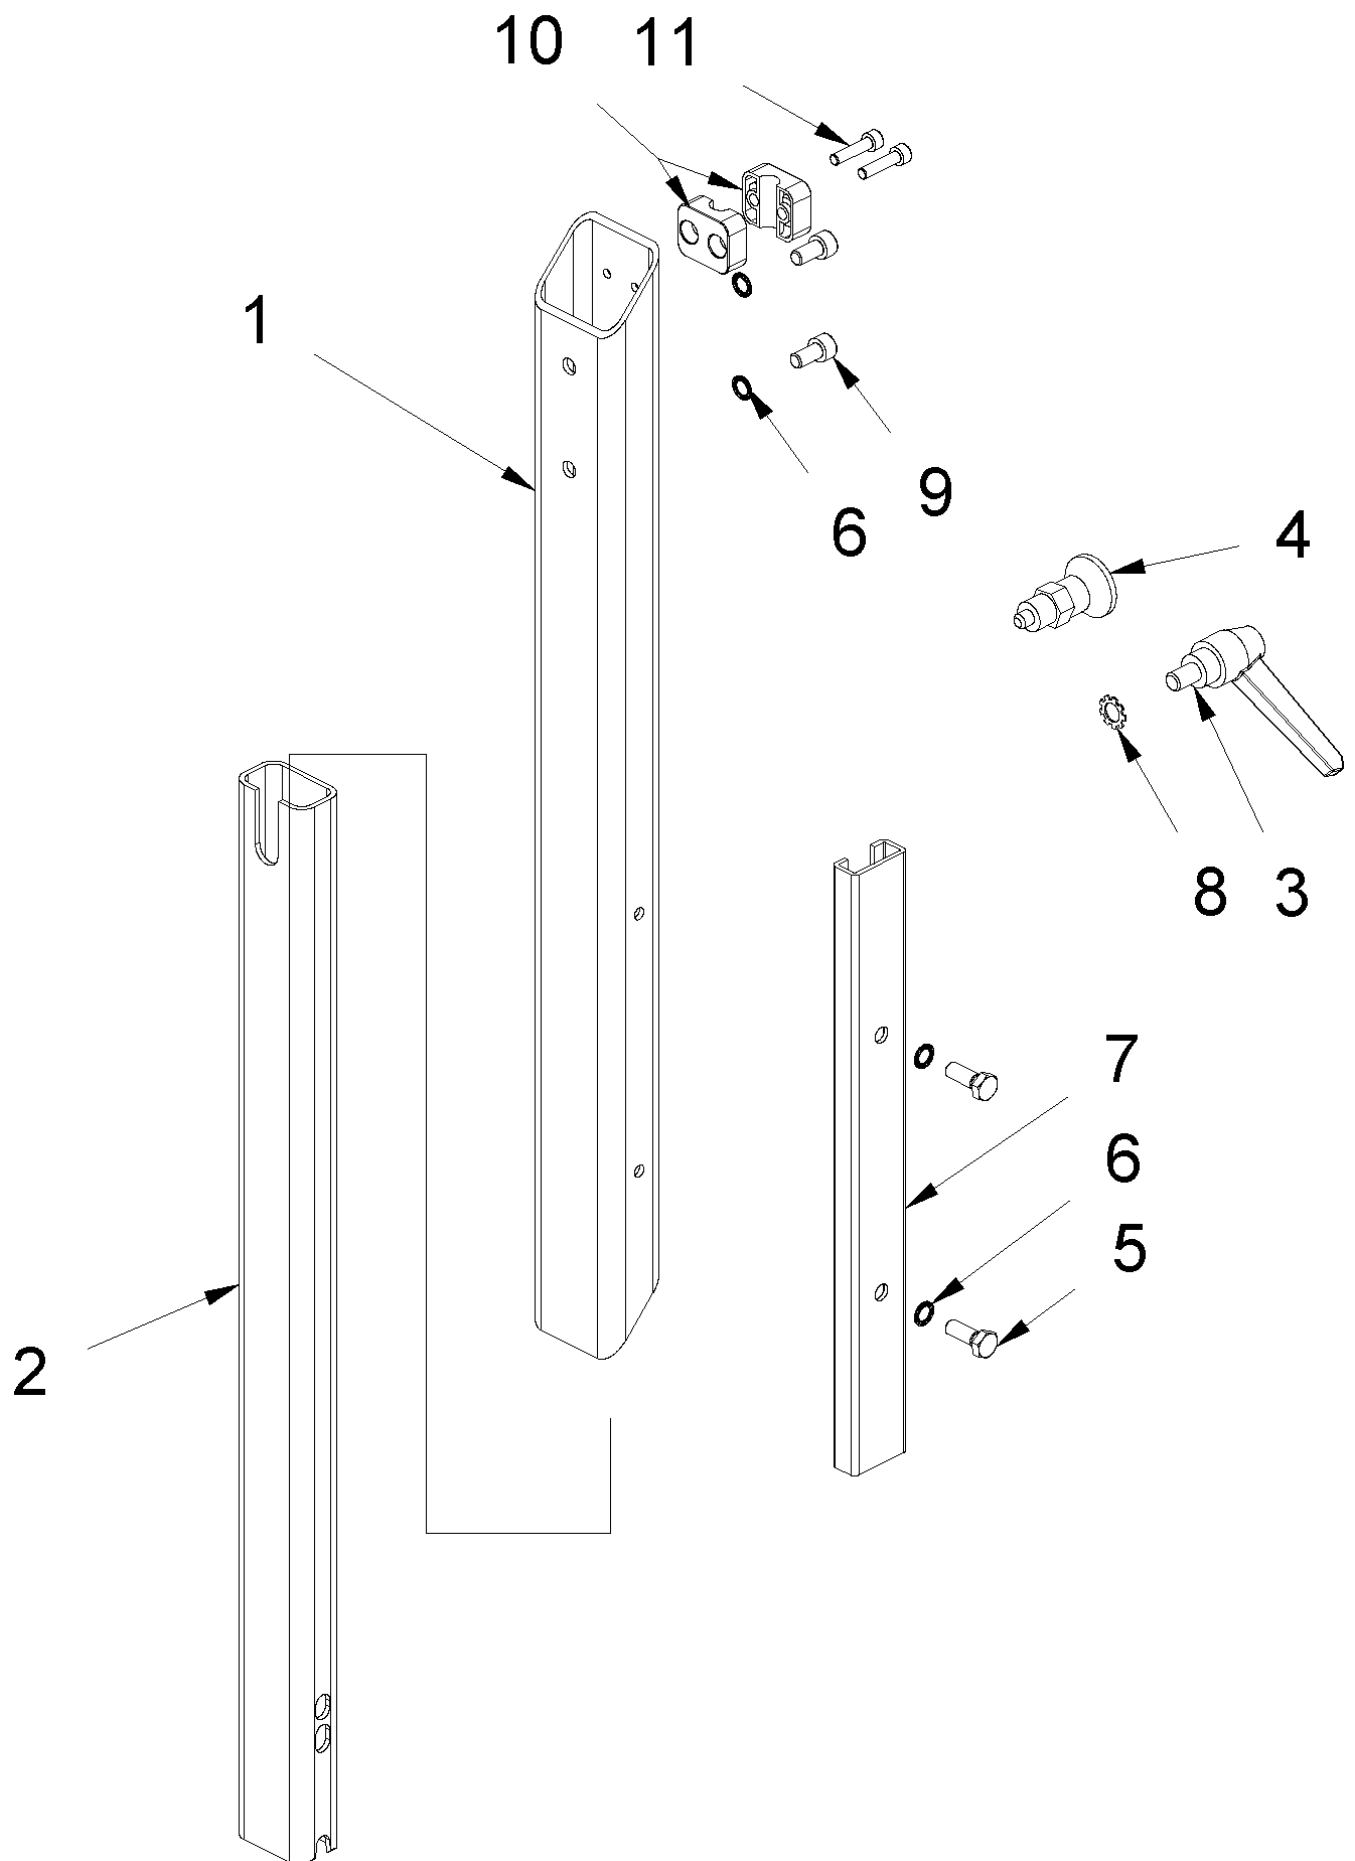

9 Handle

9 Handle

Item no.	Article no.	Description	Quantity
1	066535	SG Outer tube C-Handle	1
2	085480	SG Inside tube handel Turbo/Vario/Extro	1
3	038567	Clamping lever GN300-92-M10-16-SW	1
4	037953	Fixing pin	1
5	018153	Hexagonal screw M 8x 22 DIN 933	2
6	014860	Schnorr Washer M8	4
7	039188	Cable channel handle Turbo2,Extro2,Vario	1
8	017786	Tooth lock washer 10.5 DIN 6797	1
9	017651	Cylinder head screw M8x16 DIN 912	2
10	014995	Cable clamp (2 screws 1 cable)	2
11	062929	Cylinder head screw M6x 25 DIN 6912	2