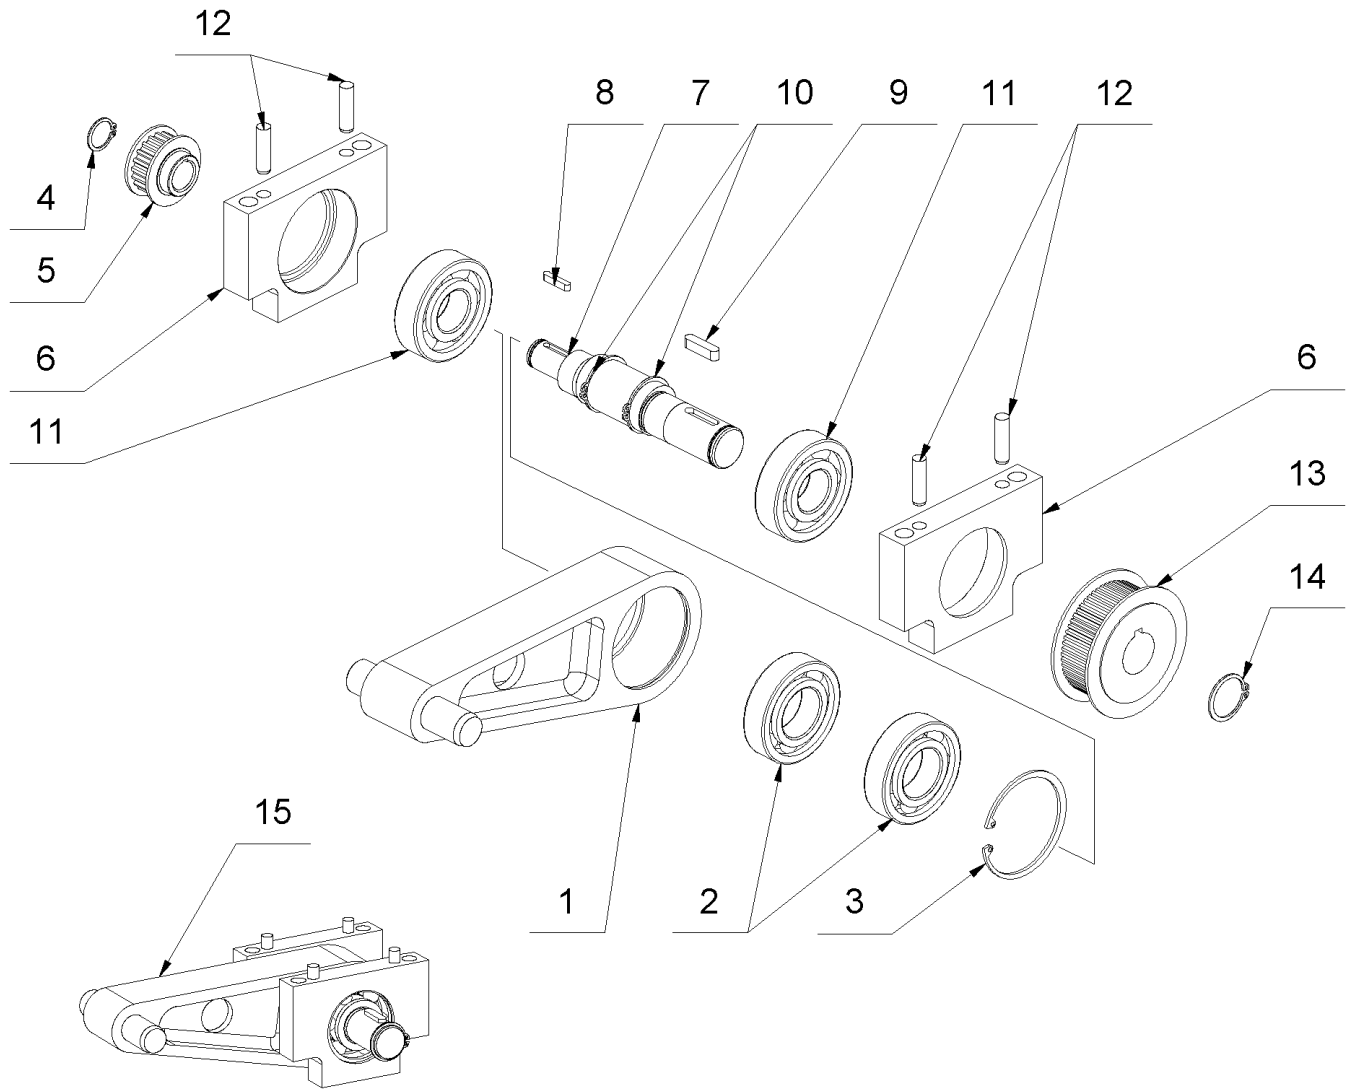

19 Striking mechanism compl. TURBO

19 Striking mechanism compl. TURBO

Item no.	Article no.	Description	Quantity
1	015144	Connecting Rod Turbo	1
2	014710	Ball bearing 6206 2RS1 C3	2
3	014856	Safety washer I62 DIN 472	1
4	014850	Safety washer A17 DIN 471	1
5	015156	Toothed belt disk ZZ 12	1
6	017079	Bearing Block	2
7	015145	Excenter Shaft Turbo	1
8	014901	Nut key 4x4x20 DIN 6885 A	1
9	014903	Nut key 6x6x25 DIN 6885 A	1
10	014853	Safety washer A30 DIN 471	2
11	014712	Ball bearing 6305	2
12	016873	Cylindrical pin 8x30 DIN 7979	4
13	015155	Toothed belt disk Z24	1
14	014852	Safety washer A25 DIN 471	1
15	015037	Striking mechanism compl. TURBO	1