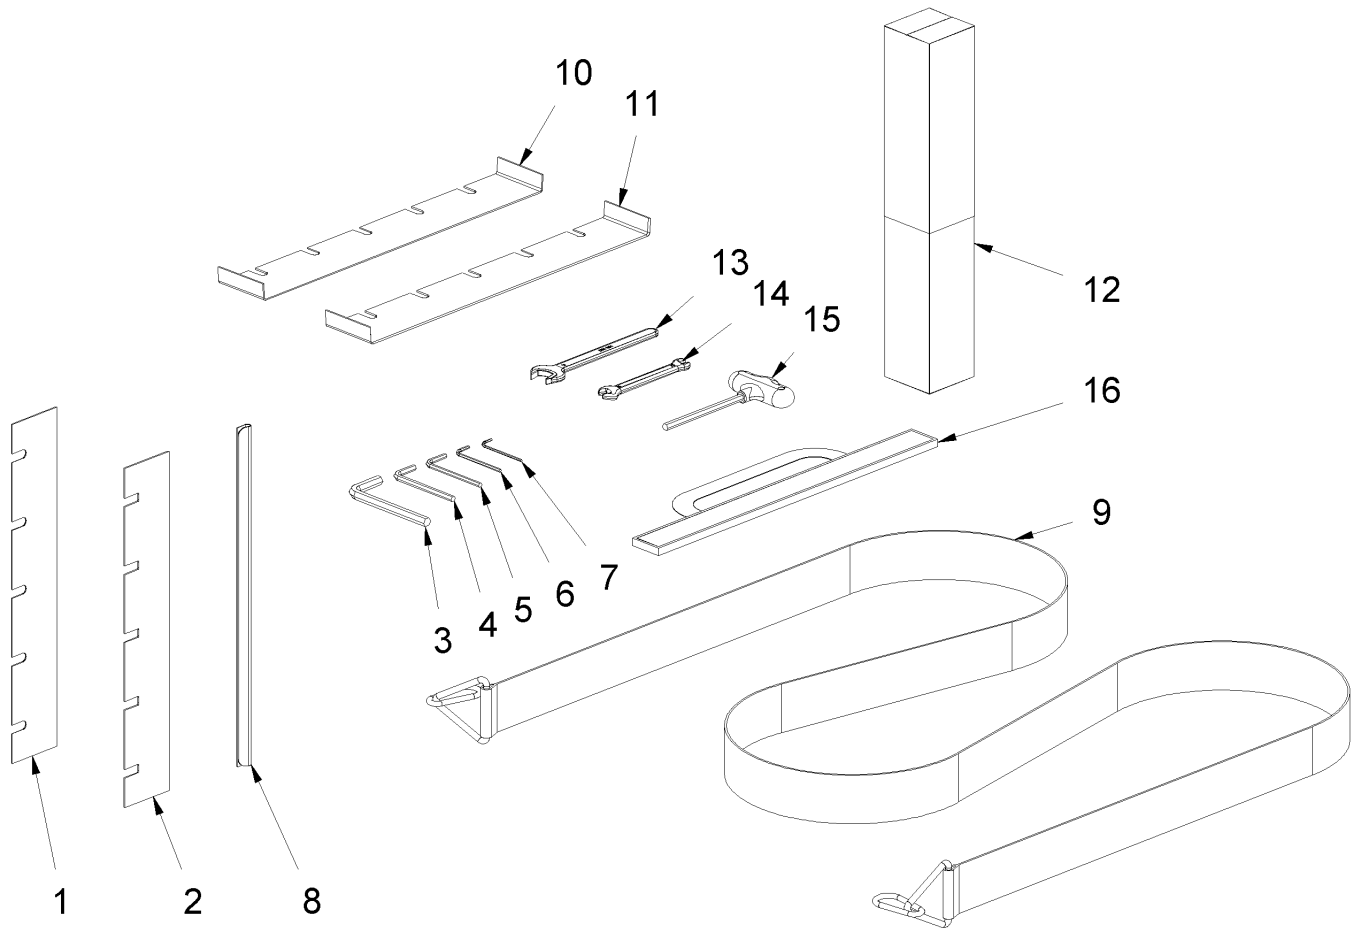

13 Circuit diagram

13 Circuit diagram

15 Tool kit

15 Tool kit

Item no.	Article no.	Description	Quantity
1	013978	Spare blades, 350 x 60 x 1,0 mm, 10 pcs.	1
2	013979	Spare blades, 350 x 60 x 1,5 mm, 10 pcs.	1
3	014959	Hexagonal screw key SW8 DIN 911	1
4	014956	Hexagonal screw key SW5 DIN 911	1
5	017027	Hexagonal screw key SW4 DIN 911	1
6	014955	Hexagonal screw key SW2.5 DIN 911	1
7	017660	Hexagonal screw key SW2 DIN 911	1
8	017647	Blade protection 350mm	1
9	040603	Carrying belt for tools	1
10	038933	U-Blade 350mm bottom cutting edge	1
11	013983	U-Blade 350mm top cutting edge	1
12	017666	Sliding sleeve 55x55 Turbo/ Super	1
13	017601	Open-end wrench SW17	1
14	017612	Double fork wrench sw10/13 mm	1
15	019141	T-handle 6-kt SW 6	1
16	033204	Blade protection LederTurbo/Extro/Super	1