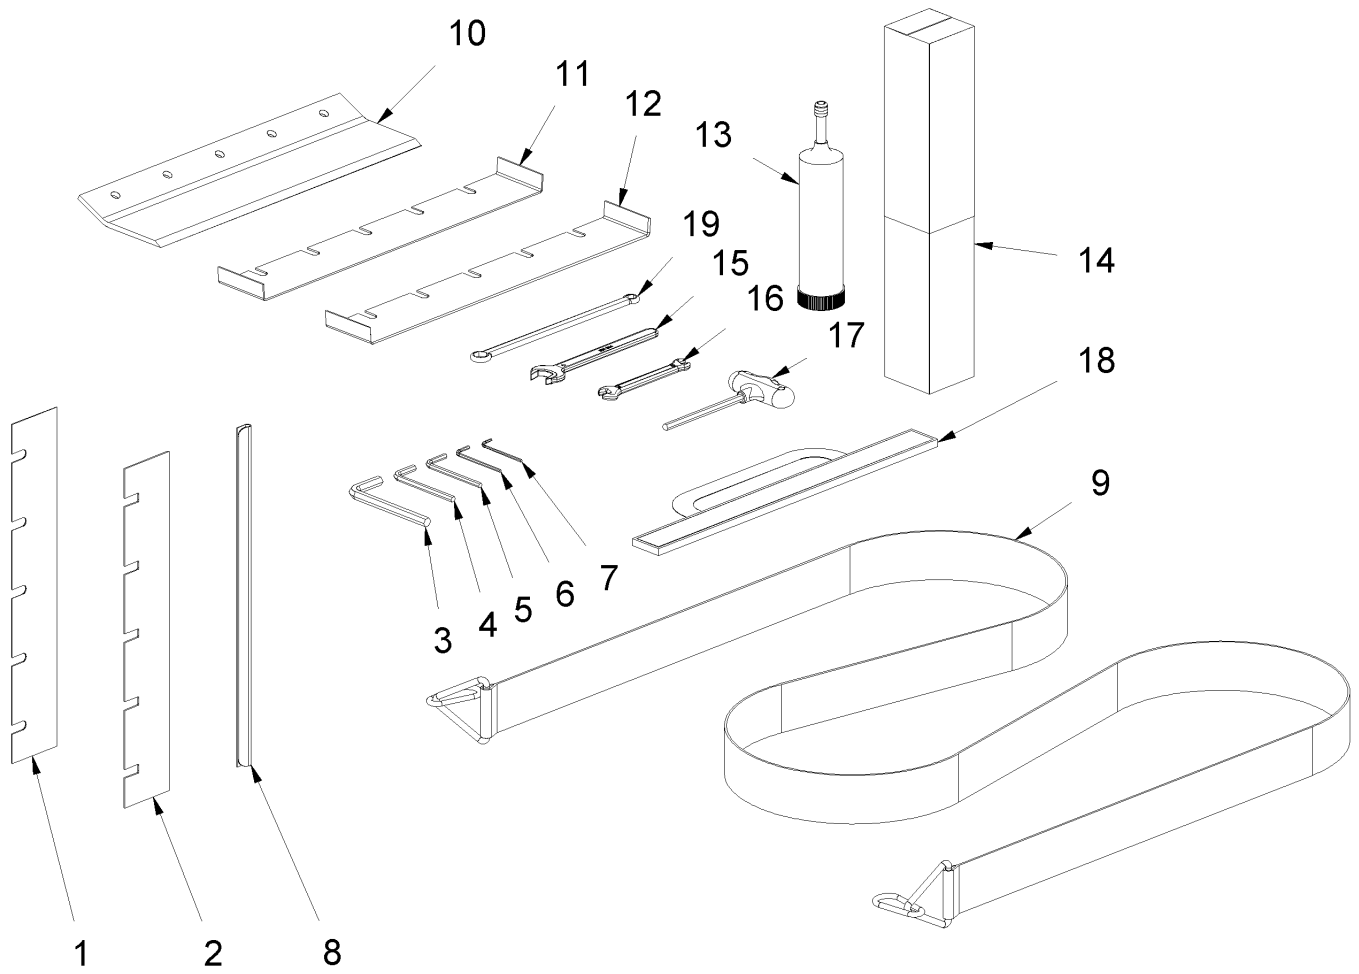

13 Circuit diagram

13 Circuit diagram

15 Tool kit

15 Tool kit

Item no.	Article no.	Description	Quantity
1	013978	Spare blades, 350 x 60 x 1,0 mm, 10 pcs.	1
2	013979	Spare blades, 350 x 60 x 1,5 mm, 10 pcs.	1
3	014959	Hexagonal screw key SW8 DIN 911	1
4	014956	Hexagonal screw key SW5 DIN 911	1
5	017027	Hexagonal screw key SW4 DIN 911	1
6	014955	Hexagonal screw key SW2.5 DIN 911	1
7	017660	Hexagonal screw key SW2 DIN 911	1
8	017647	Blade protection 350mm	1
9	040603	Carrying belt for tools	1
10	039361	Blade, heavy type, 350 mm	1
11	038933	U-Blade 350mm bottom cutting edge	1
12	013983	U-Blade 350mm top cutting edge	1
13	014991	Grease gun PT120	1
14	017666	Sliding sleeve 55x55 Turbo/ Super	1
15	017601	Open-end wrench SW17	1
16	017612	Double fork wrench sw10/13 mm	1
17	019141	T-handle 6-kt SW 6	1
18	033204	Blade protection LederTurbo/Extro/Super	1
19	088564	Double ended ring spanner flat 837 17x19	1