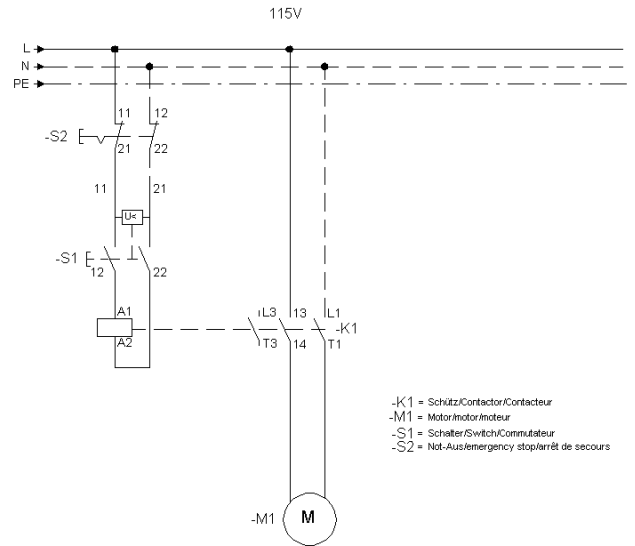

12 Weight

Item no.	Article no.	Description	Quantity
1	066086	Cover Turbo green	1
1	033571	Cover Turbo orange	1
1	051132	Cover TURBO silver	1
2	108193	Counter weight	1
3	015153	Subject plate for lead 8mm	1
4	014926	Grip	2
5	014795	Spax Screw 5x30	8
6	015112	T-screw short Turbo	1
7	014829	Washer M10 DIN 125 A	2
8	015111	T-screw long Turbo	1
9	014917	Bow-type handle GN565 116mm	1
10	014752	Cylinder head screw M6x20DIN 912 microve	2
11	015116	Turbo 1 counter weight	1

13 Circuit diagram