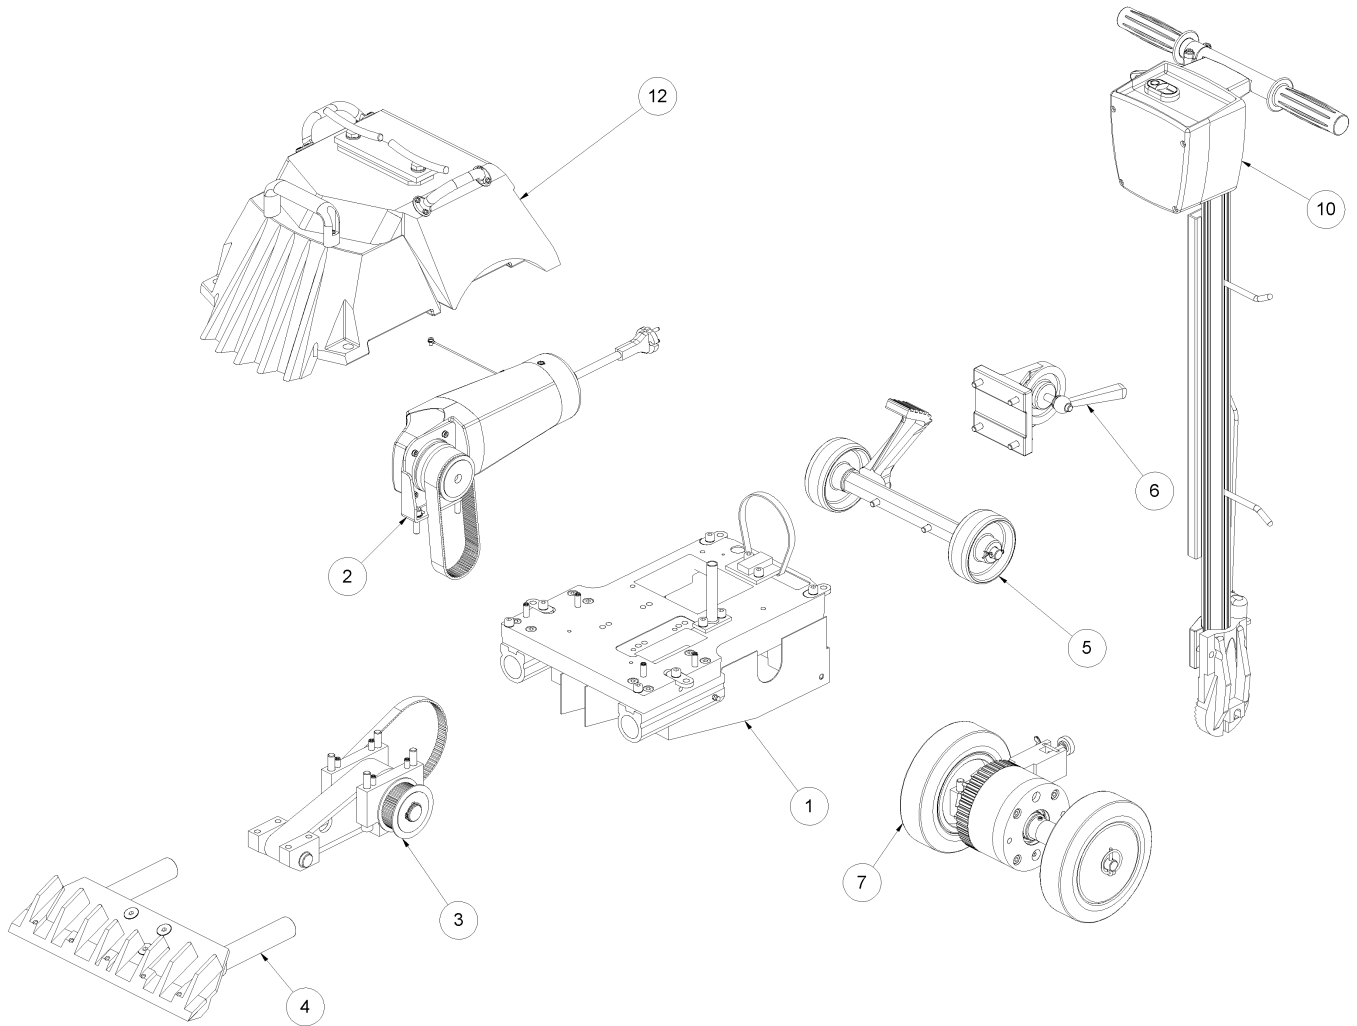

4 Turbo1 EU (03/2000-02/2002)

4 Turbo1 EU (03/2000-02/2002)

Item no.	Article no.	Description
1	02_01_013977	Frame
2	02_02_013977	Motor
3	01_03_013977	Striking mechanism
4	01_04_013977	Oscillator
5	01_05_038587	Transport Chassis
6	03_06_049311	Bracket
7	02_07_013977	Drive Shaft
10	03_10_013977	handle complete
12	02_12_013977	Weight
13	04_13_013977	Circuit diagram
15	01_15_015162	Tool kit
16	01_16_013977	Accessories