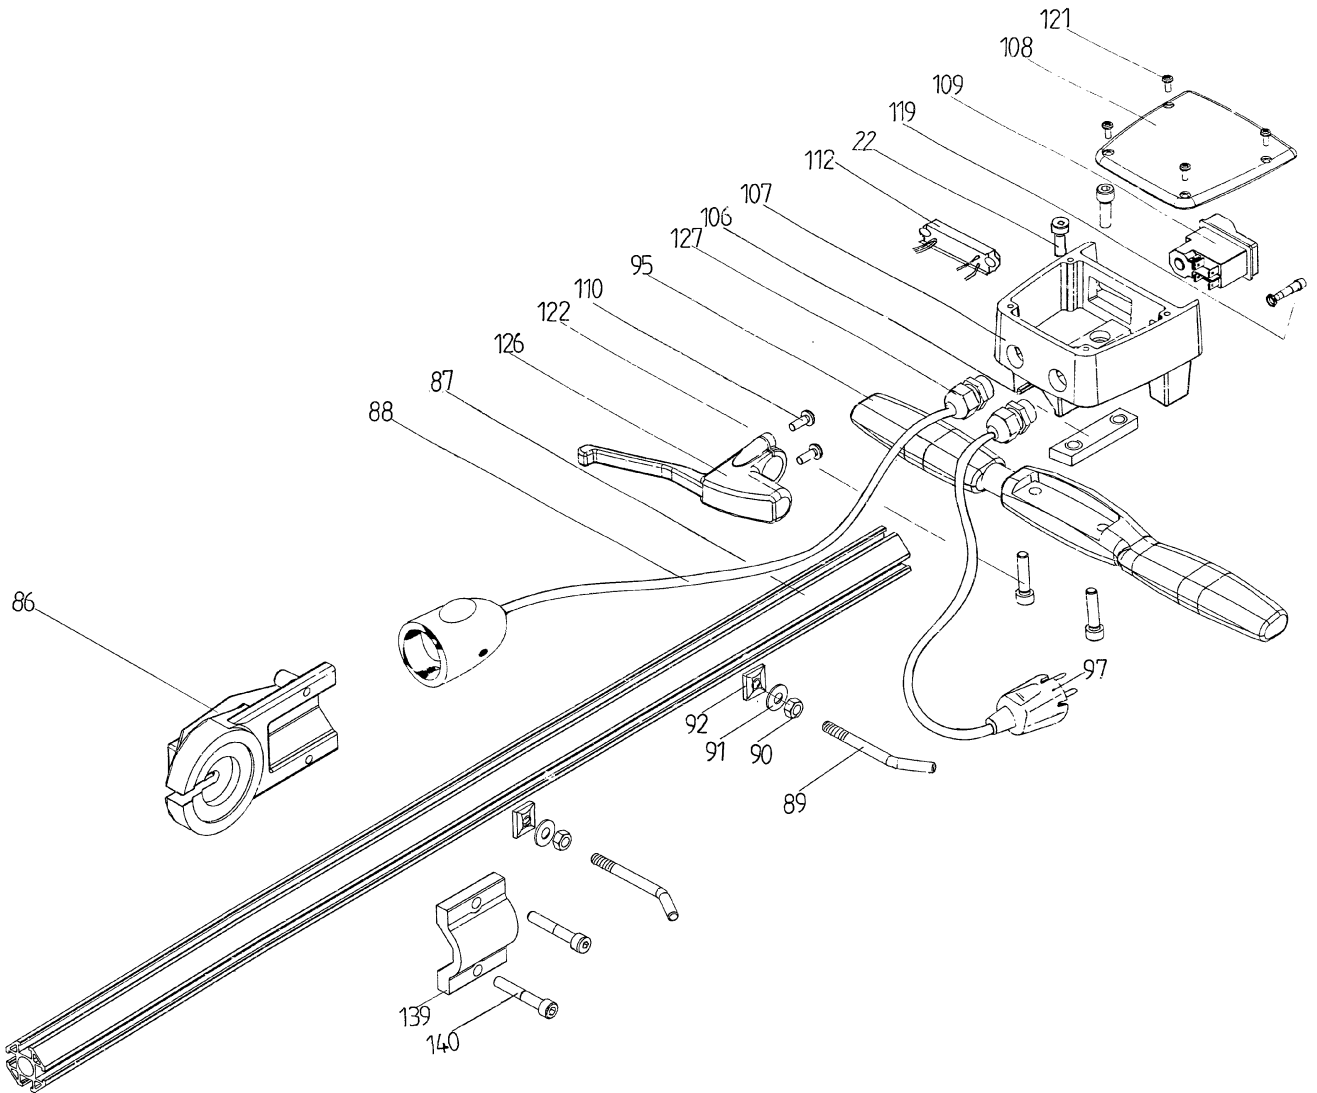

10 handle complete

10 handle complete

Item no.	Article no.	Description	Quantity
22	014734	Cylinder head screw M8x20 DIN 912	2
86	015051	Handle Angle Bracket compl. sy	1
87	041788	SG-Handle pipe 115V/100V Turbo/Extro	1
88	014974	El. cord 3G1,5x0,7m black w.clutch	1
89	015427	Cable holder	2
90	014810	Hexagon nut M 8 DIN 934 I6I/I8I	2
91	014828	Washer M8 DIN 125 A	4
92	017605	Square nut M8 DIN 557	2
95	015134	Handle with Steel Shaft M14 Turbo/Super	1
97	014970	el.cord 3G1,5x10m black shock proofplug	1
106	015121	Distance piece	1
107	015430	Switch housing largely	1
108	015428	Switch plate big	1
109	016791	ZZZSwitch URS 15/30ZZZ	1
110	014807	Counter sunk screw M4x20 DIN7500	2
112	015235	Current limiter 230V 3adrig BIRO	1
119	014984	Indicator	1
121	014804	Lens head screw M4x10 DIN 7985	4
122	014736	Cylinder head screw M8x30 DIN 912	2
126	015032	Hydraulic Clutch Assembly Turbo 1	1
127	014992	Protective cut-out switch	2
139	015423	Clamping profile	1
140	017551	Cylinder head screw M8x50 DIN 912	2