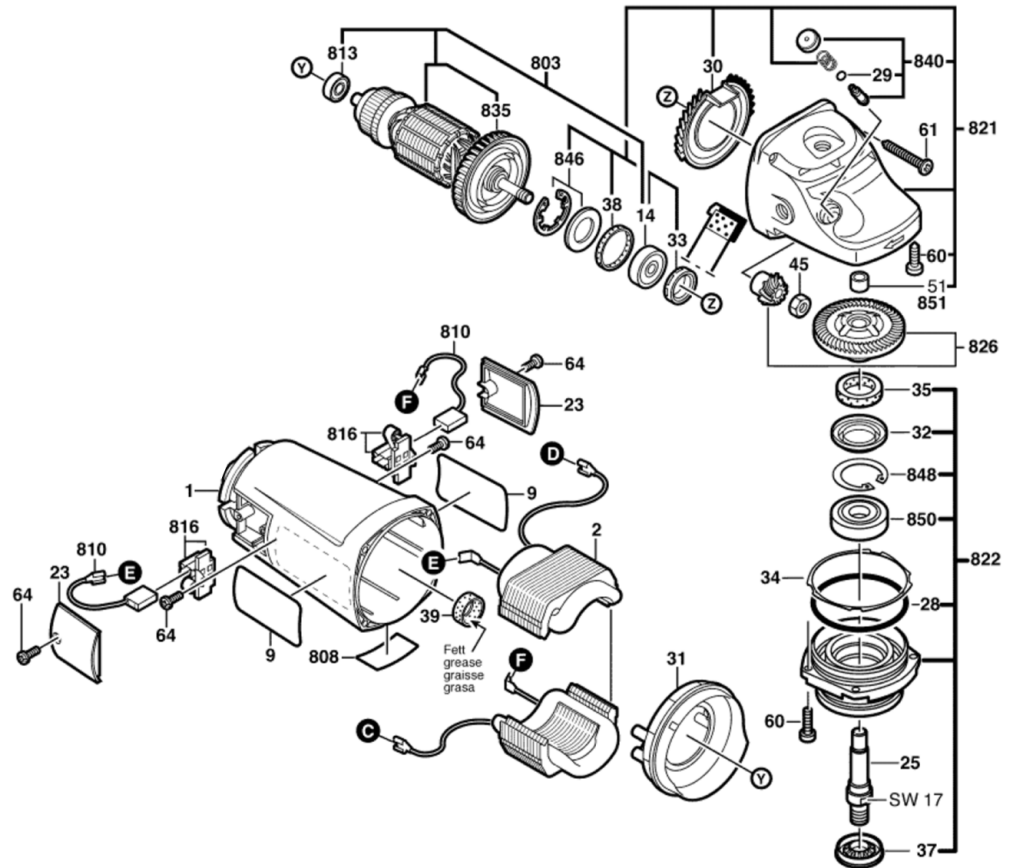

1 Motor 230 V Bosch Super '56

1 Motor 230 V Bosch Super '56

Item no.	Article no.	Description	Quantity
1	070728	Motor housing f.motor Bosch 2600W	1
2	017441	Pole piece 230V 2600W Bosch	1
14	075505	Ball bearing f.BoschMotorGWS26-230	1
23	019482	Carbon brush cap	2
25	036803	Spindle	1
28	081792	O-Ring Ø79x1,8 mm	1
29	078700	Sealing ring f.Motor GSW26	1
30		Air Distributor	1
31	079226	Air ring stirring unit f.MotorBosch2600W	1
32	173681	Retaining snap ring	1
33	039983	Oil seal washer f. Turbo/Super Motor	1
34	071400	Washer Turbo Engine Bosch	1
35		Felt Washer	1
38	078303	Rubber ring f.Motor GSW26	1
39	078702	Rubber ring f.Motor GSW26	1
45		Hex Nut	1
51	054436	friction bearing	1
60		Thread-forming tap. Screw	4
61		Tapping Screw	4
64		Self-Cutting Screw	4
103		Cable routing	1
803	017443	Armature 230V	1
808		Nameplate	1
810	015152	Carbon brush (230V/115V Turbo/Super 1 PA	1
813	078448	Ball bearing Motor Turbo/Extro	1
816	017444	Carbon brush holder f. Bosch Mot.	2
821	036554	Gear block housing Boschmotor GWS26	1
822	073076	Drive hub plate f.GWS 26-30	1
826	033959	Cone wheel set	1
833	039983	Oil seal washer f. Turbo/Super Motor	1
835		Fan	1
840	036804	Pushbutton	1
846	078747	Supporting washer f.Motor GSW26	1
848		Spring retaining ring	1