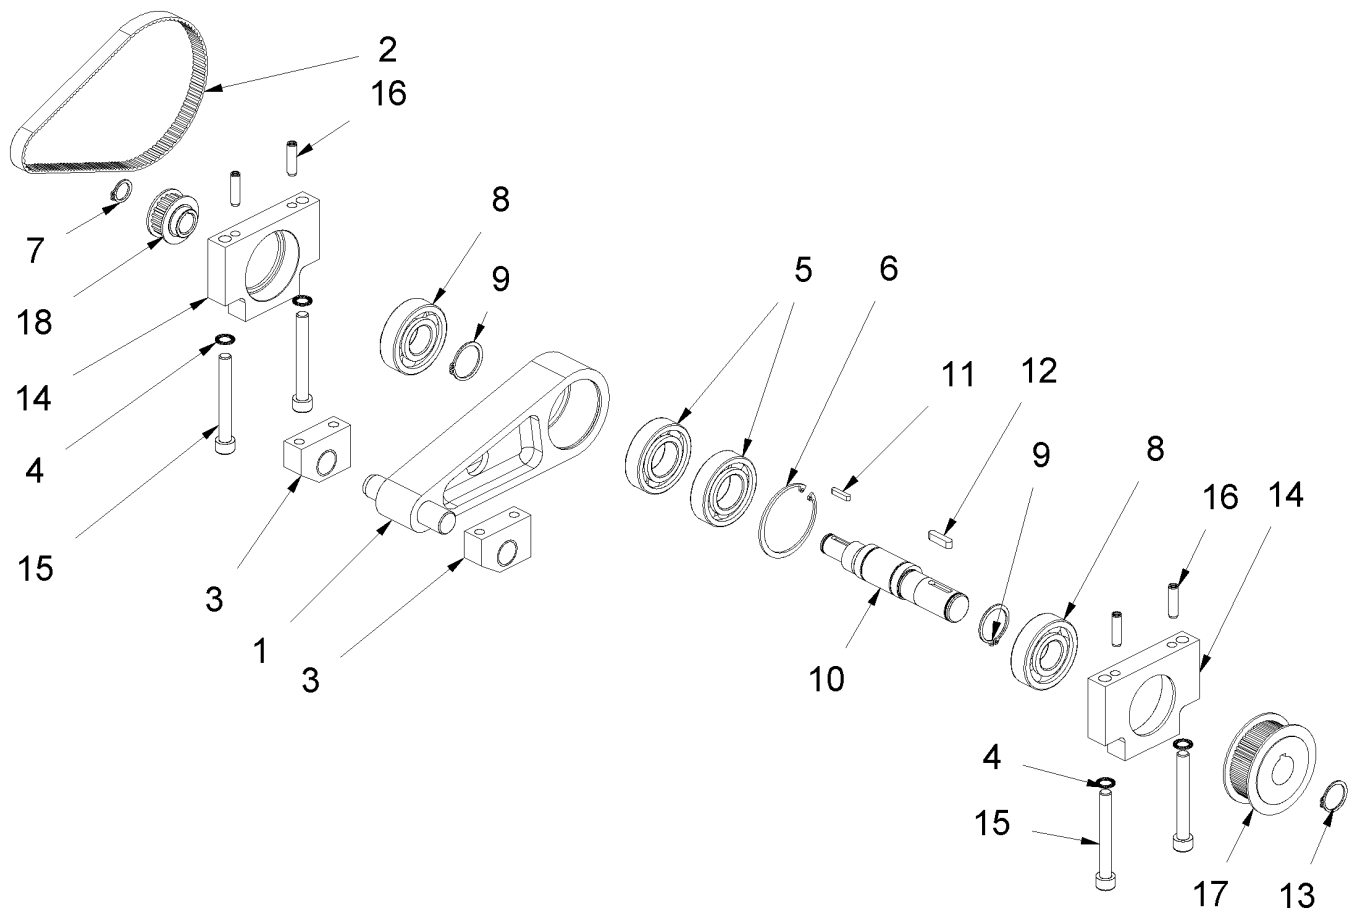

3 Striking mechanism

3 Striking mechanism

Item no.	Article no.	Description	Quantity
1	015144	Connecting Rod Turbo	1
2	014938	Thoothed belt 210L050	1
3	015417	Connecting rod bearing Turbo-/Su	2
4	014861	Washer M10	4
5	014710	Ball bearing 6206 2RS1 C3	2
6	014856	Safety washer I62 DIN 472	1
7	014850	Safety washer A17 DIN 471	1
8	014712	Ball bearing 6305	2
9	014853	Safety washer A30 DIN 471	2
10	015145	Excenter Shaft Turbo	1
11	014901	Nut key 4x4x20 DIN 6885 A	1
12	014903	Nut key 6x6x25 DIN 6885 A	1
13	014852	Safety washer A25 DIN 471	1
14	017079	Bearing Block	2
15	014743	Cylinder head screw M10x80 DIN 912	4
16	016873	Cylindrical pin 8x30 DIN 7979	4
17	015155	Toothed belt disk Z24	1
18	015156	Toothed belt disk ZZ 12	1
19	015037	Striking mechanism compl. TURBO	1