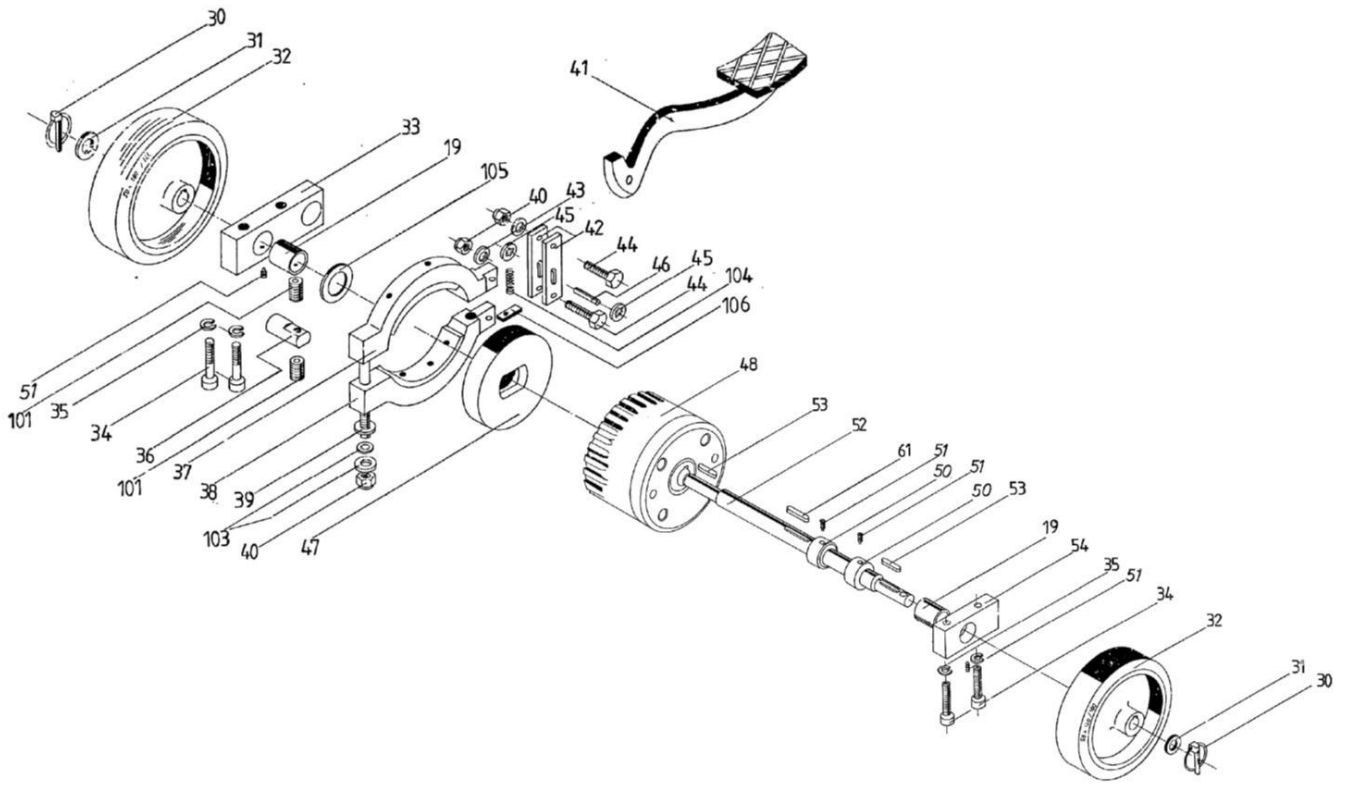

7 Drive Shaft

7 Drive Shaft

Item no.	Article no.	Description	Quantity
19	014909	Bushing 20x26x20	2
30	014888	Wheel pin 4,2mm galv.	2
31	014831	Washer 16mm DIN 125	2
32	015135	Driving Wheel B16	2
33	015033	Mounting block/ Axle right Turbo	1
34	014741	Cylinder head screw M10x45 DIN 912	4
35	014861	Washer M10	4
36	017391	fixing bolt	1
37	015136	Brake handle above no longer available	1
38	015137	Brake handle down no longer available	1
39		Ball slice	1
40	014816	Hexagon nut M8 DIN 985	3
41	015055	Clutch lever Turbo'41NO LONGER AVAILABLE	1
42	019995	Kupplungslasche	2
43	014828	Washer M8 DIN 125 A	2
44	017060	Hexagonal screw M 8x 30 DIN 933	2
45		Lock Washer	2
46		Gear shaft	1
47	015139	Clutch disk old no longer available	1
48	015140	Gear block Turbo'48/ Super '30	1
50	014812	Tension ring Ø 20 DIN 705 A	2
51	014792	Headless pin M6x10 DIN 915	4
52	015142	Drive Shaft Axle Turbo-Stripper	1
53	014902	Nut key 5x5x32 DIN 6885 A	2
54	015036	Mounting block / axle left Turbo/Sup.	1
61	014904	Nut key 6x6x32 DIN 6885 A	1
101		Plate spring	2
103		Ball Pan with Counter piece	1
104		Pressure spring	1
105	015157	PVC washer Turbo	1
106	020001	Druckplatte	1