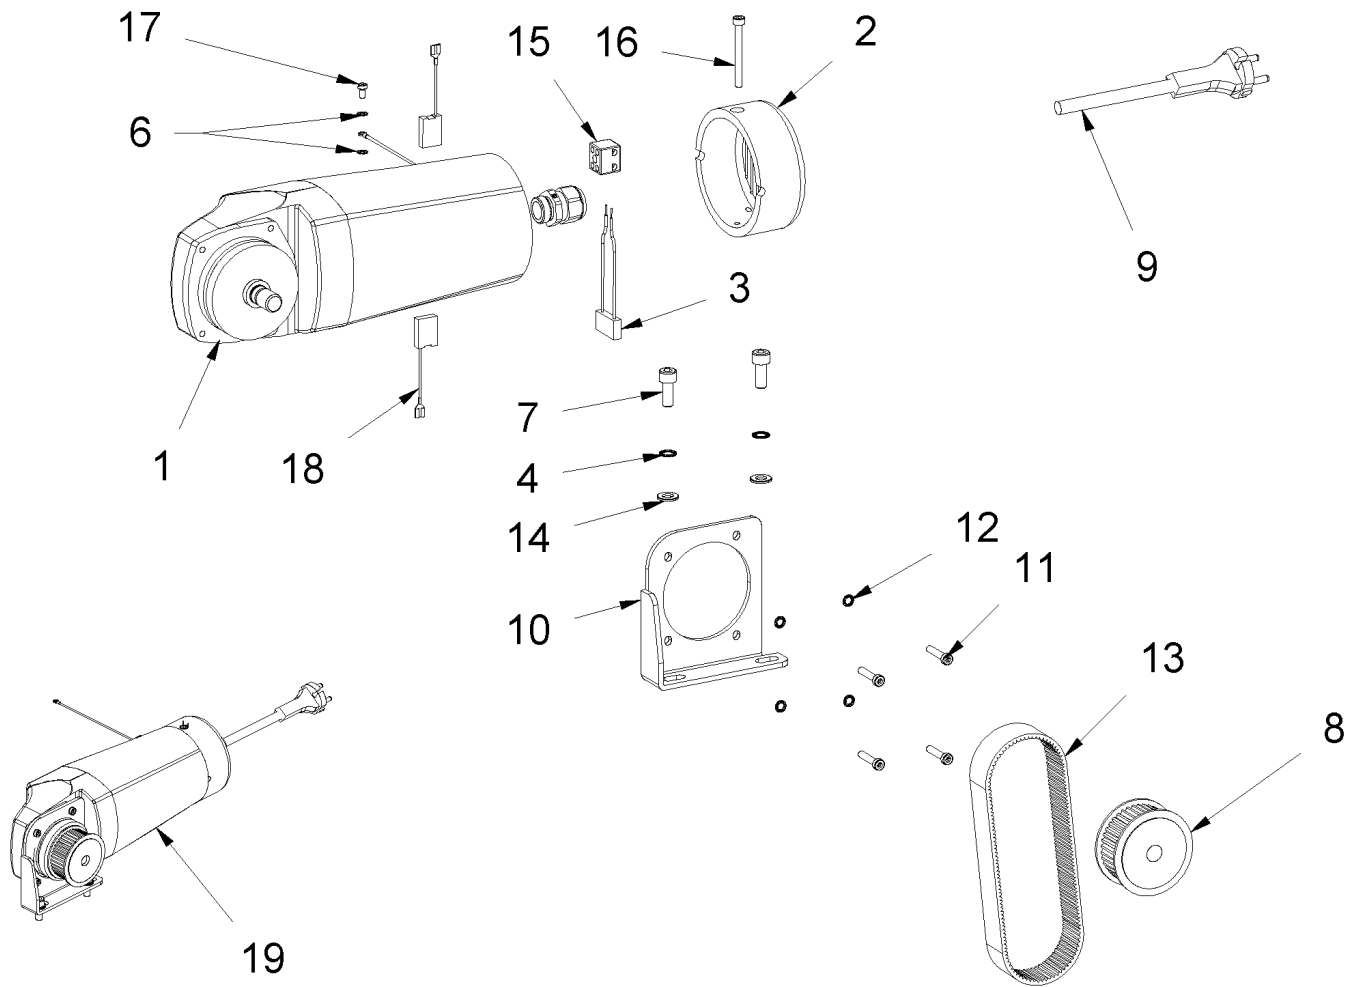

2 Motor

2 Motor

Item no.	Article no.	Description	Quantity
1	015146	Motor 230 V Bosch Super '56	1
2	015130	Motor cover, new Turbo	1
3	175868	Suppression module Snubber 230V/115V	1
4	014860	Schnorr Washer M8	2
5	051948	Cable gland M20x1.5	1
6	017663	Tooth lock washer 4.3 Form A DIN 6797	2
7	014736	Cylinder head screw M8x30 DIN 912	2
8	015129	Toothed belt disk ZZ20 Turbo	1
9	014973	El. cord2x1,5x0,3m black shock proofplug	1
10	016860	Motor plate universal Turbo	1
11	014721	Cylinder head screw M5x25 DIN 6912	4
12	014858	Schnorr washer M5	4
13	014937	Toothed belt 187 L 100	1
14	014828	Washer M8 DIN 125 A	2
15	056685	Ceramik-terminal	1
16	014724	Cylinder head screw M5x90 DIN912	1
17	017473	Cylinder head screw M4x8 DIN 84 brass	1
18	015152	Carbon brush (230V/115V Turbo/Super 1 PA	1
19	015057	Motor cpl. 230 V Turbo	1