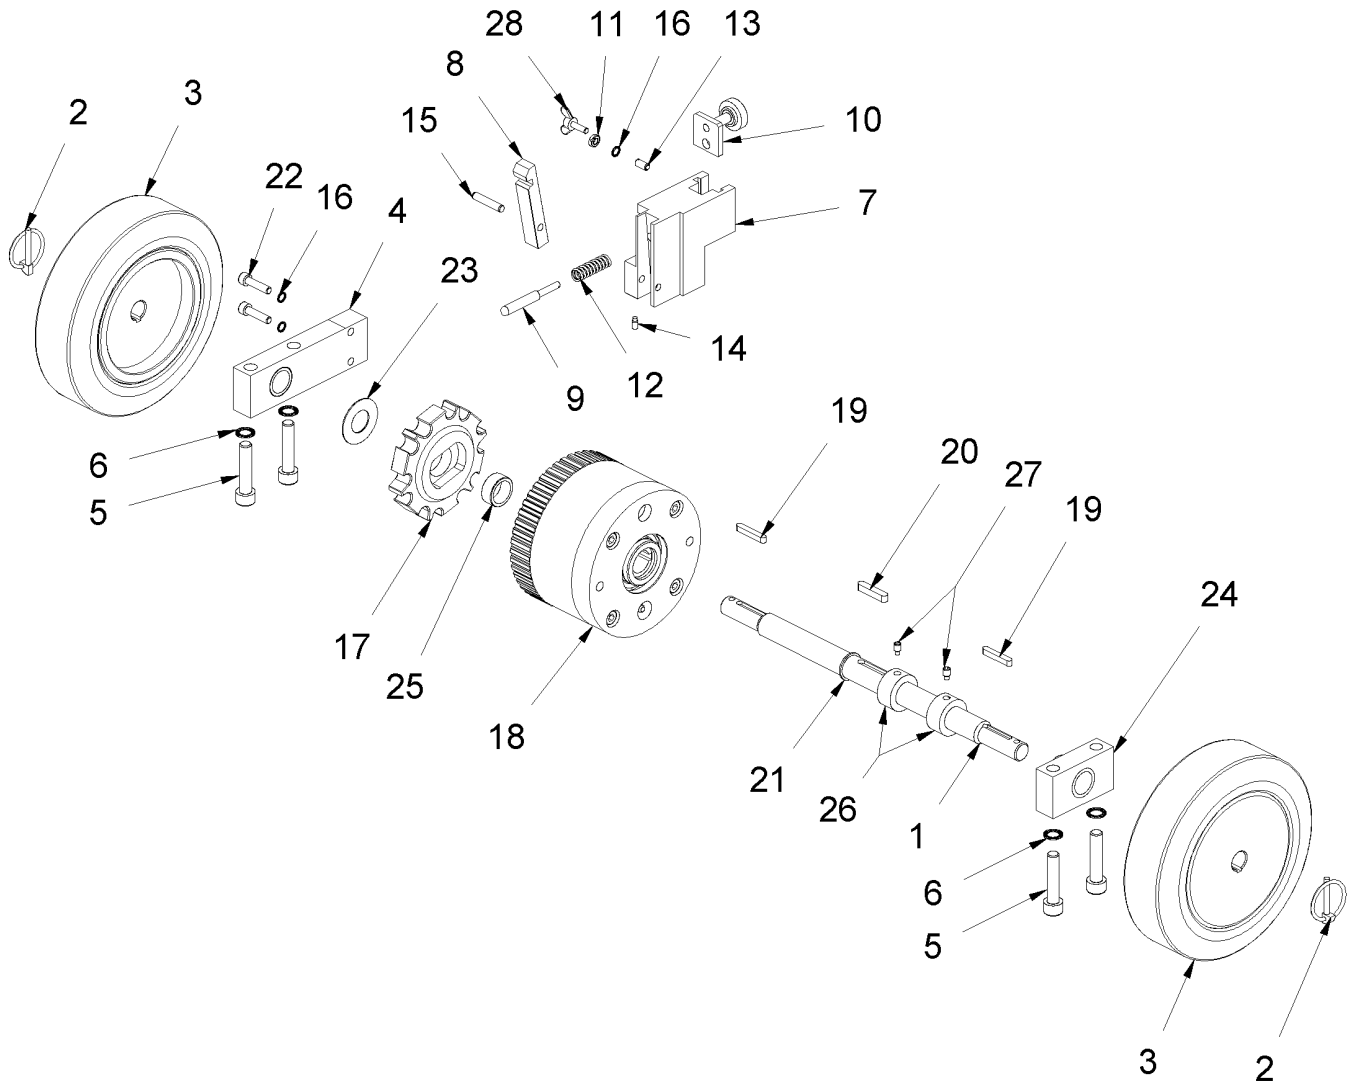

7 Drive Shaft

7 Drive Shaft

Item no.	Article no.	Description	Quantity
1	015142	Drive Shaft Axle Turbo-Stripper	1
2	014888	Wheel pin 4,2mm galv.	2
3	015135	Driving Wheel B16	2
4	015033	Mounting block/ Axle right Turbo	1
5	014741	Cylinder head screw M10x45 DIN 912	4
6	014861	Washer M10	4
7	040003	Clutch holder f.strong spring	1
8	040006	Clutch stop device f. strong spring	1
9	015120	Pressure bolt Turbo '41	1
10	043622	Emergency run unit Turbo2	1
11	014809	Hexagon nut M6 DIN 934	1
12	040002	Pressure spring D263T / 11x36,5x2,20	1
13	042681	Elastic pressure pieceM6 NLM 0300-06	1
14	014791	Headless pin M 5x10 DIN 915	1
15	014874	Cylindrical pin with nut	1
16	014859	Schnorr washer M6	3
17	015119	Clutch disc Turbo'47	1
18	015140	Gear block Turbo'48/ Super '30	1
19	014902	Nut key 5x5x32 DIN 6885 A	2
20	014904	Nut key 6x6x32 DIN 6885 A	1
21	014845	Compact ring KE 310	1
22	062929	Cylinder head screw M6x 25 DIN 6912	2
23	015164	Starter disc 20x40x1,0 mm	1
24	015036	Mounting block / axle left Turbo/Sup.	1
25	015141	Bushing 20x26x11	1
26	014812	Tension ring Ø 20 DIN 705 A	2
27	014792	Headless pin M6x10 DIN 915	2
28	017720	wing bolt M 5x16 DIN 316	1