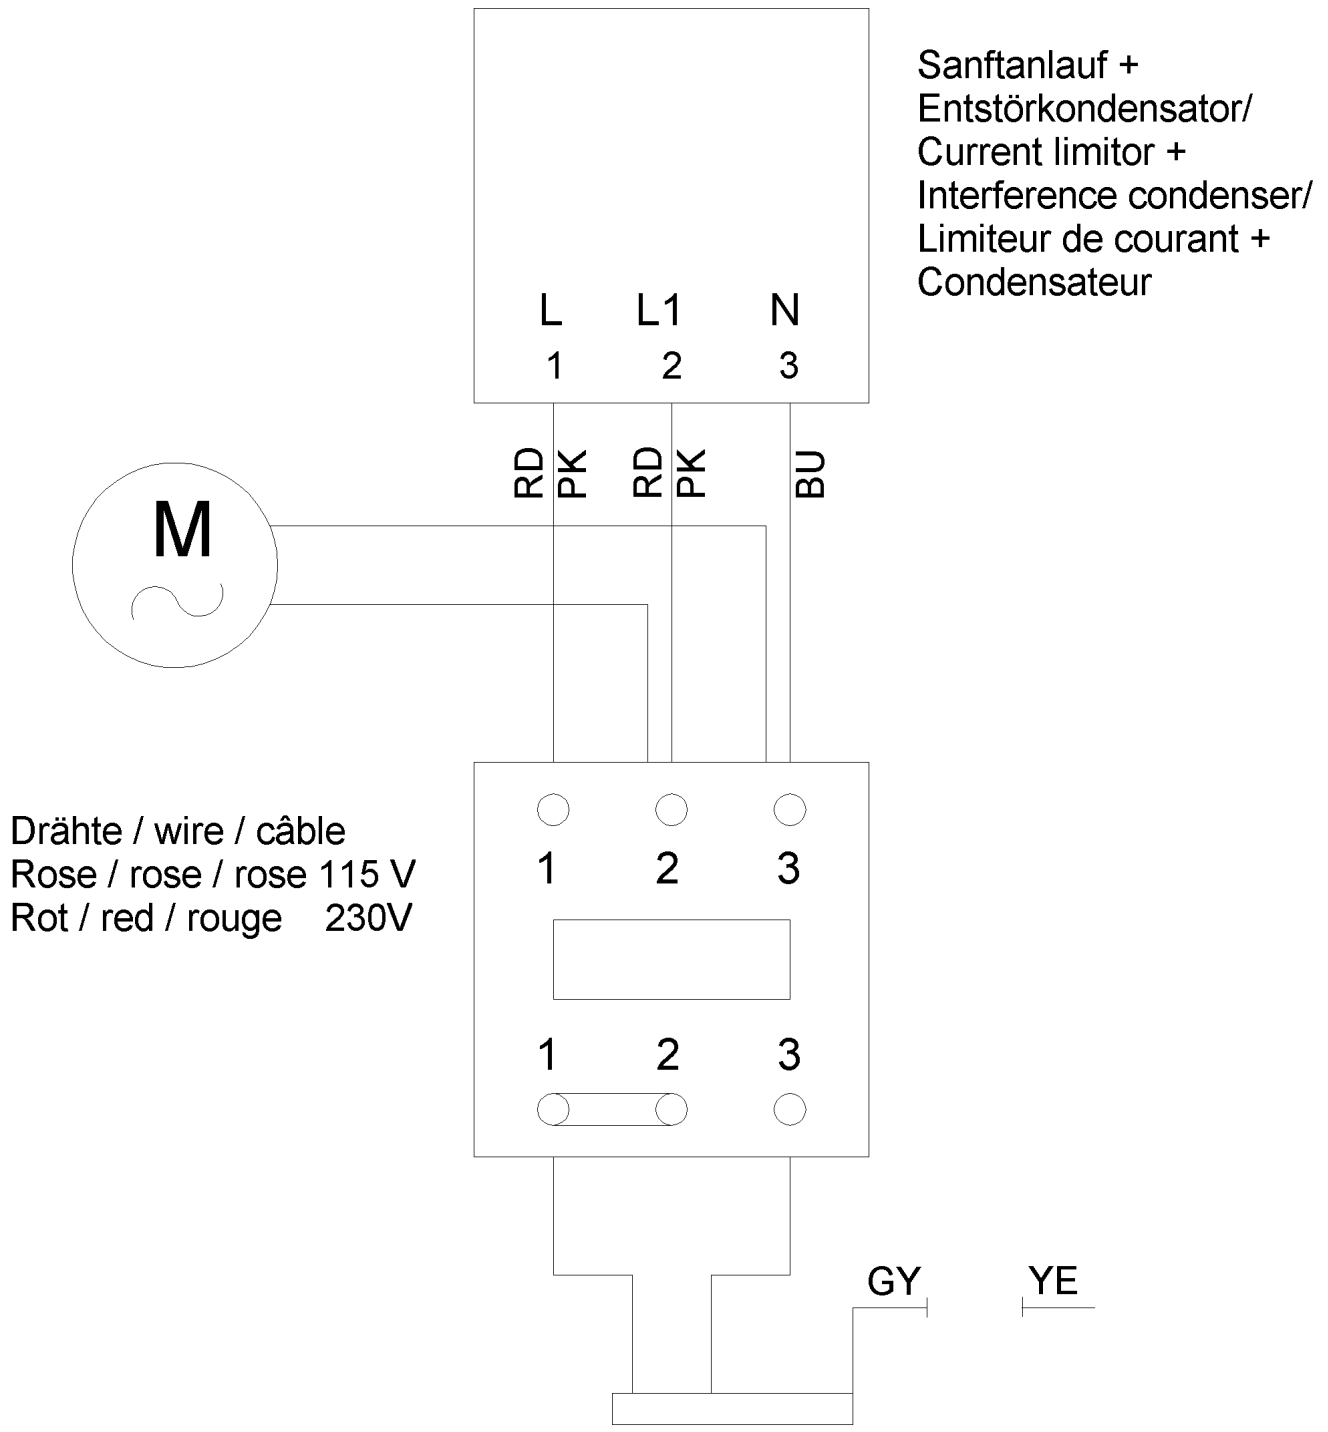

12 Weight

Item no.	Article no.	Description	Quantity
1	066086	Cover Turbo green	1
1	033571	Cover Turbo orange	1
1	051132	Cover TURBO silver	1
2	108193	Counter weight	1
3	015153	Subject plate for lead 8mm	1
4	014926	Grip	2
5	014795	Spax Screw 5x30	8
6	015112	T-screw short Turbo	1
7	014829	Washer M10 DIN 125 A	2
8	015111	T-screw long Turbo	1
9	014917	Bow-type handle GN565 116mm	1
10	014752	Cylinder head screw M6x20DIN 912 microve	2
11	015116	Turbo 1 counter weight	1

13 Circuit diagram

Sanftanlauf +
Entstörkondensator/
Current limiter +
Interference condenser/
Limiteur de courant +
Condensateur

Drähte / wire / câble
Rose / rose / rose 115 V
Rot / red / rouge 230V

Netzkabel 2x15 mm² /
Extension Cord /
Câble vert