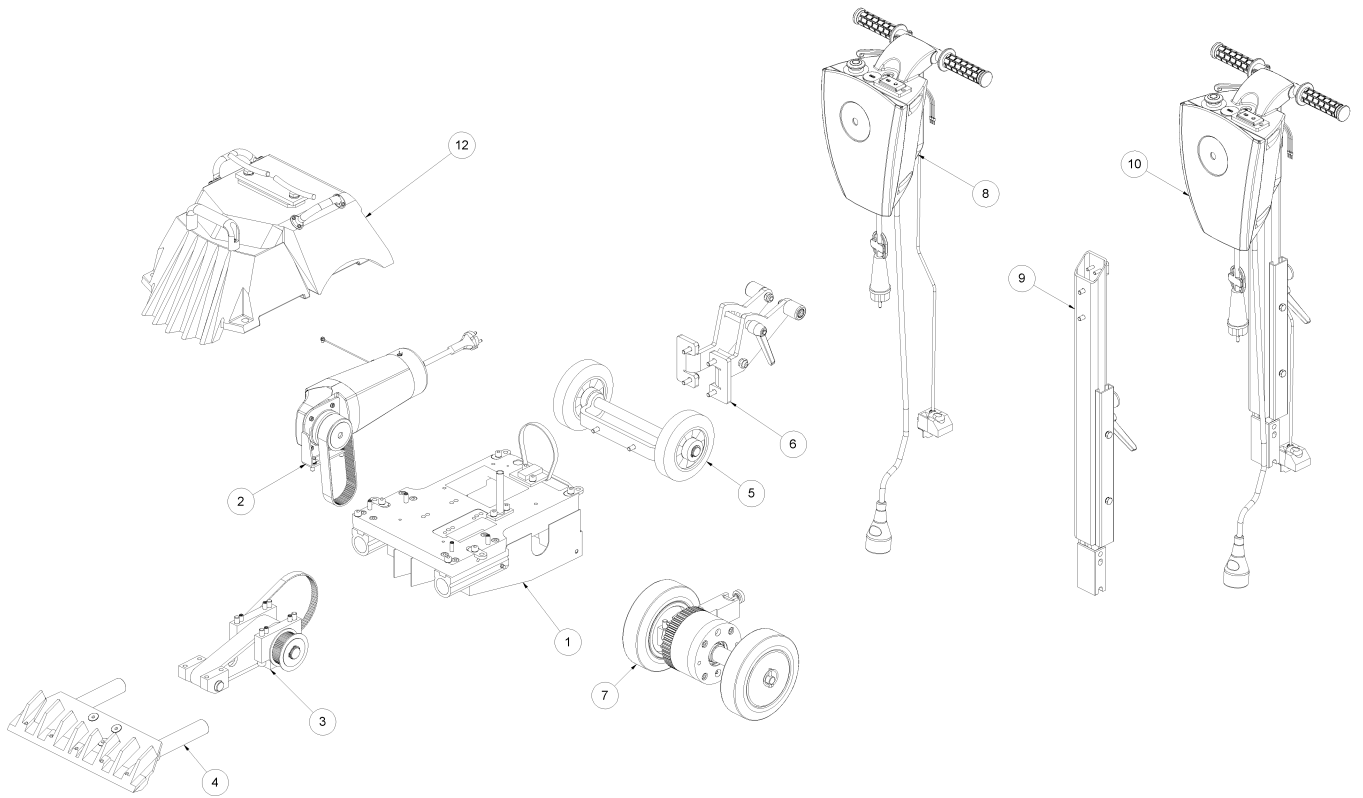

9 Turbo1 EU (04/2018-12/2019)

9 Turbo1 EU (04/2018-12/2019)

Item no.	Article no.	Description
1	02_01_013977	Frame
2	01_02_050946	Motor
3	01_03_038587	Striking mechanism
4	01_04_013977	Oscillator
5	04_05_043778	Transport Chassis
6	04_06_076846	Bracket
7	01_07_038587	Drive Shaft
8	09_08_069755	Cockpit
9	05_10_043778	Handle
10	09_10_069755	Handle compl.
12	02_12_013977	Weight
13	03_15_038587	Circuit diagram
15	01_15_015162	Tool kit
16	01_16_013977	Accessories