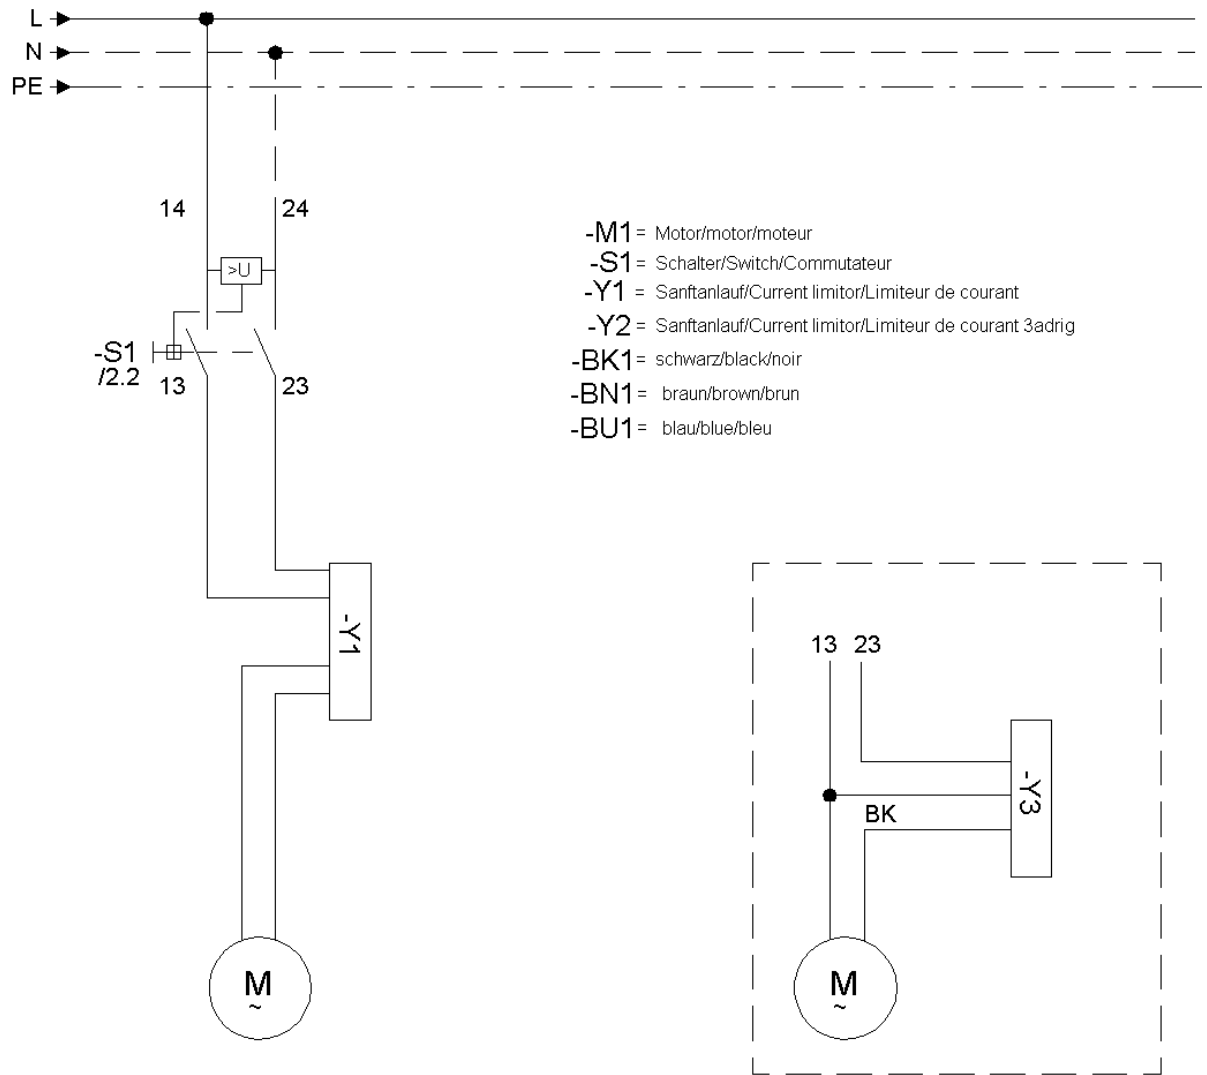

12 Weight

Item no.	Article no.	Description	Quantity
1	066086	Cover Turbo green	1
1	033571	Cover Turbo orange	1
1	051132	Cover TURBO silver	1
2	108193	Counter weight	1
3	015153	Subject plate for lead 8mm	1
4	014926	Grip	2
5	014795	Spax Screw 5x30	8
6	015112	T-screw short Turbo	1
7	014829	Washer M10 DIN 125 A	2
8	015111	T-screw long Turbo	1
9	014917	Bow-type handle GN565 116mm	1
10	014752	Cylinder head screw M6x20DIN 912 microve	2
11	015116	Turbo 1 counter weight	1

13 Circuit diagram