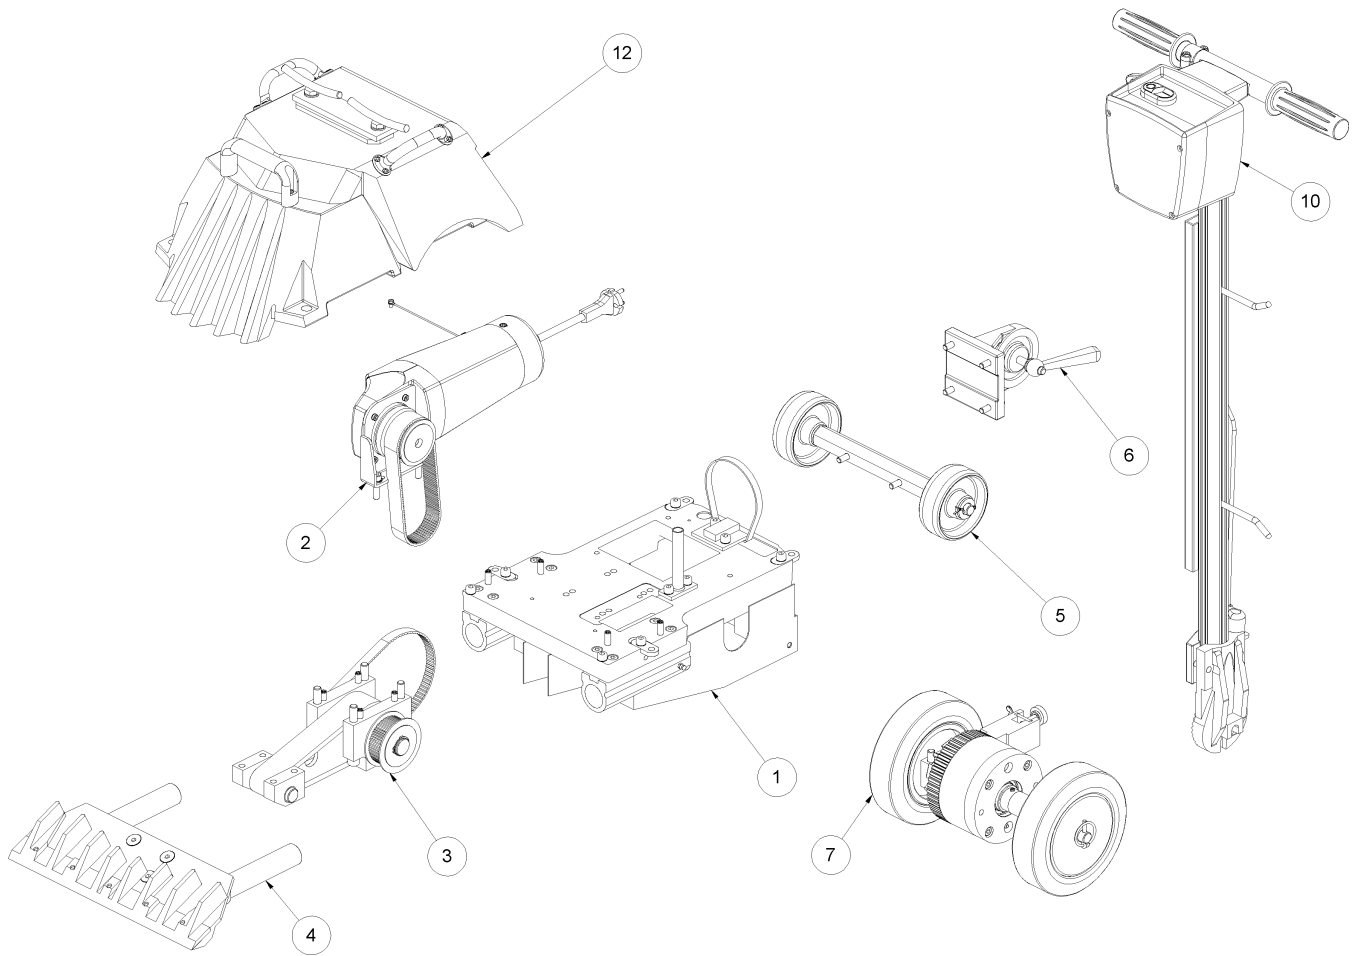

2 Turbo1 EU (02/1995- 12/1997)

2 Turbo1 EU (02/1995- 12/1997)

Item no.	Article no.	Description
1	02_01_013977	Frame
2	02_02_013977	Motor
3	01_03_013977	Striking mechanism
4	01_04_013977	Oscillator
5	02_05_013977	Transport Chassis
6	03_06_049311	Bracket
7	02_07_013977	Drive Shaft
10	02_10_013977	handle complete
12	02_12_013977	Weight
13	02_13_013977	Circuit diagram
15	01_15_015162	Tool kit
16	01_16_013977	Accessories