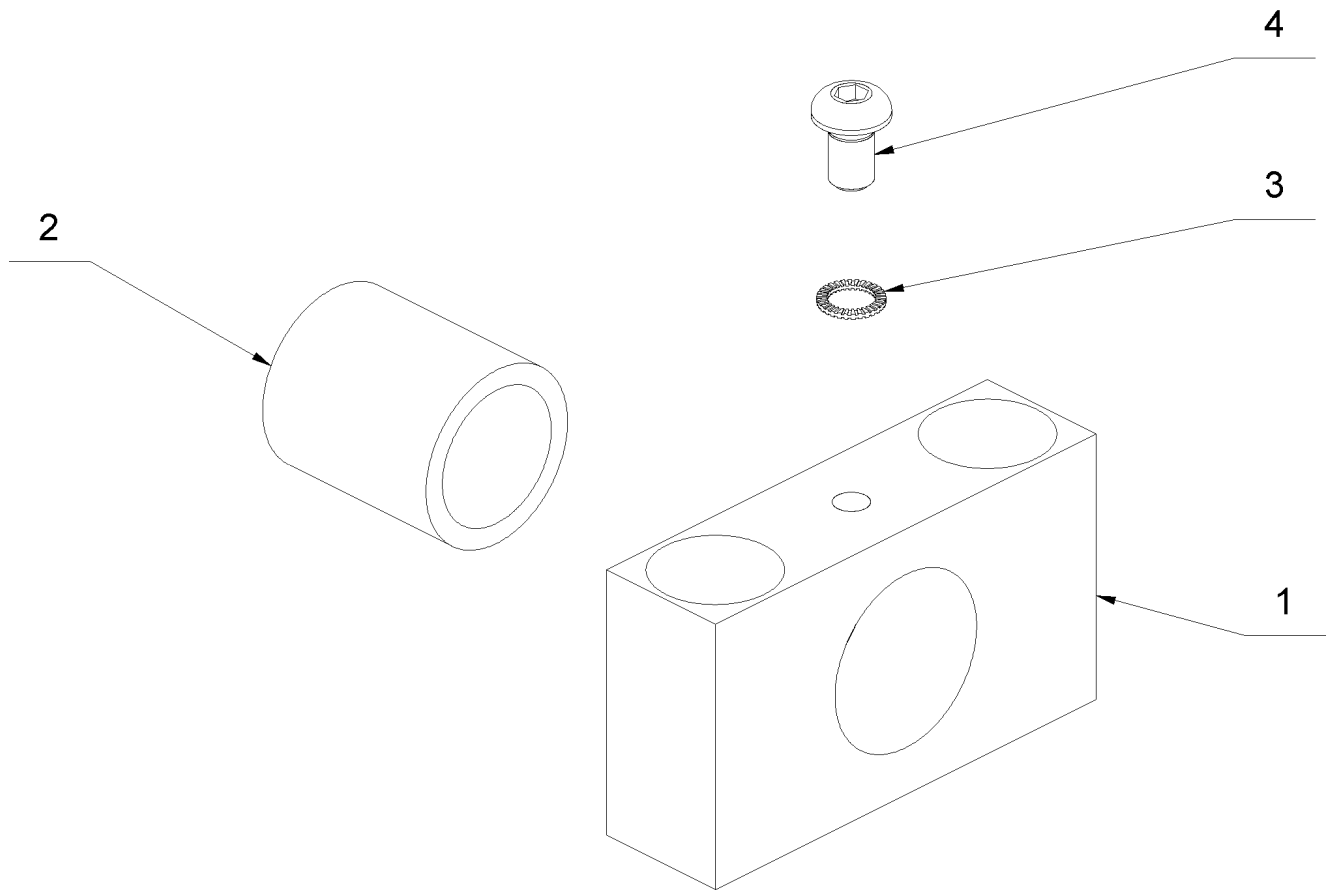

54 Mounting block / axle left Turbo/Sup.

---

54 Mounting block / axle left Turbo/Sup.

Item no.	Article no.	Description	Quantity
1	015036	Mounting block / axle left Turbo/Sup.	1
2	014910	Bushing 20x26x30	1
3	014859	Schnorr washer M6	1
4	014799	Lens head screw M6x10	1