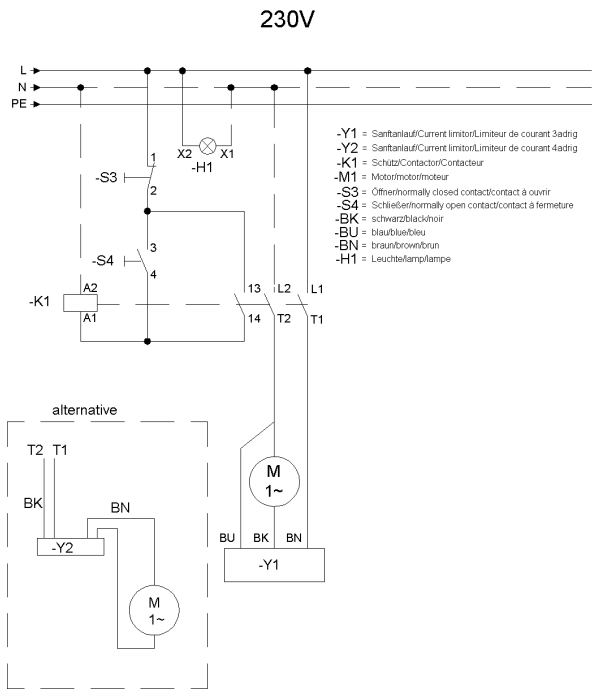

12 Weight

Item no.	Article no.	Description	Quantity
1	066086	Cover Turbo green	1
1	033571	Cover Turbo orange	1
1	051132	Cover TURBO silver	1
2	108193	Counter weight	1
3	015153	Subject plate for lead 8mm	1
4	014926	Grip	2
5	014795	Spax Screw 5x30	8
6	015112	T-screw short Turbo	1
7	014829	Washer M10 DIN 125 A	2
8	015111	T-screw long Turbo	1
9	014917	Bow-type handle GN565 116mm	1
10	014752	Cylinder head screw M6x20DIN 912 microve	2
11	015116	Turbo 1 counter weight	1

13 Circuit diagram