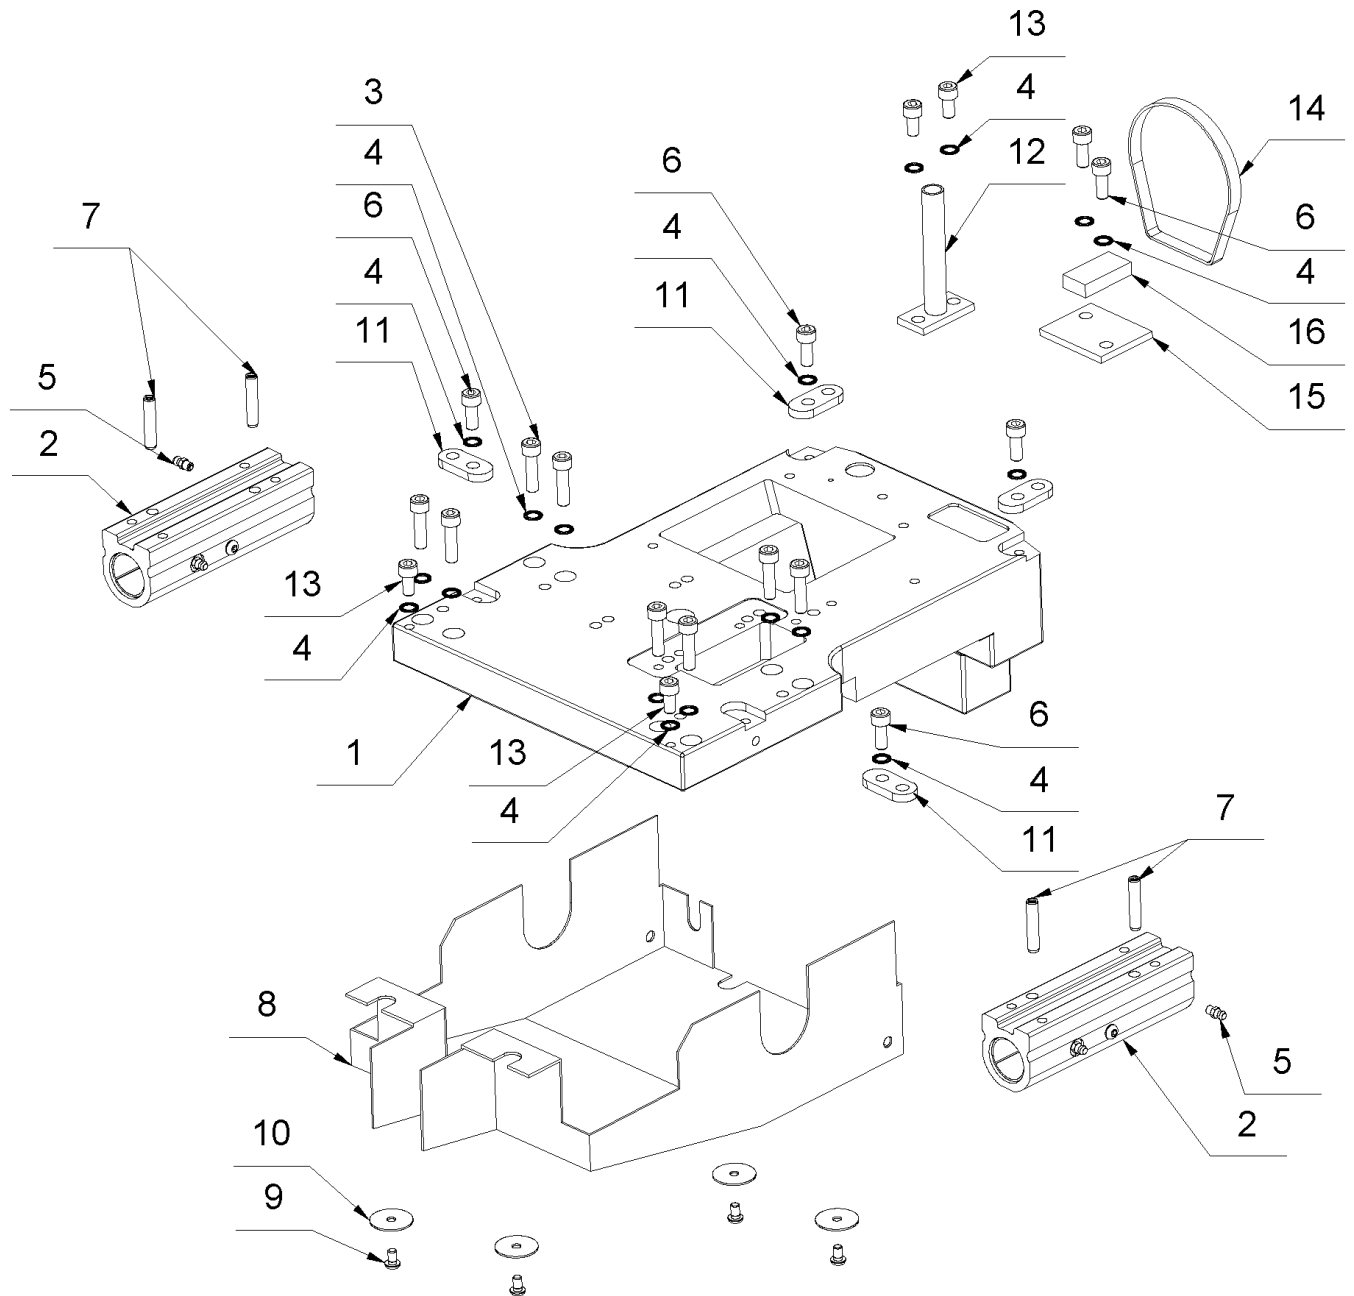

1 Frame

1 Frame

Item no.	Article no.	Description	Quantity
1	015106	Chassis TURBO	1
2	010928	Piston block square cpl. univ. Turbo	2
3	014736	Cylinder head screw M8x30 DIN 912	8
4	014860	Schnorr Washer M8	18
5	014914	Lubricating nippel H1 M6	2
6	014734	Cylinder head screw M8x20 DIN 912	6
7	016873	Cylindrical pin 8x30 DIN 7979	4
8	015154	Cover Turbo	1
9	014799	Lens head screw M6x10	4
10	014835	Washer 6,4x30x1,25 n.DIN 522	4
11	015107	Bracket Turbo SEE 175341	4
12	015110	Conductor Turbo	1
13	017651	Cylinder head screw M8x16 DIN 912	4
14	014943	Motor Clamp 110/130	1
15	059467	Fixing plate	1
16	059469	Rubber sleeve	1