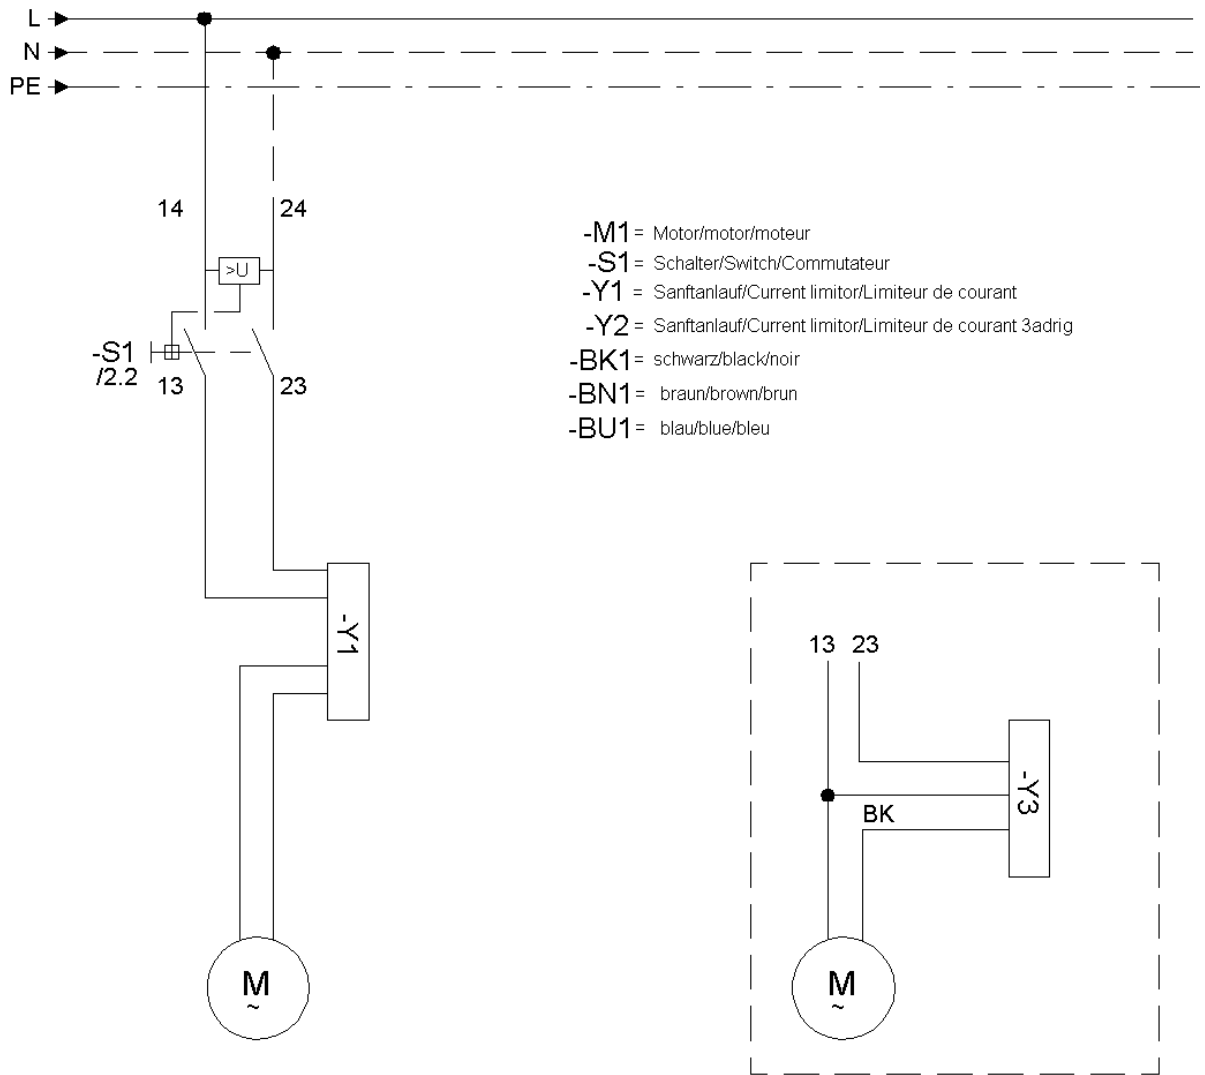

12 Weight

Item no.	Article no.	Description	Quantity
1	066086	Cover Turbo green	1
1	033571	Cover Turbo orange	1
1	051132	Cover TURBO silver	1
2	108193	Counter weight	1
3	015153	Subject plate for lead 8mm	1
4	014926	Grip	2
5	014795	Spax Screw 5x30	8
6	015112	T-screw short Turbo	1
7	014829	Washer M10 DIN 125 A	2
8	015111	T-screw long Turbo	1
9	014917	Bow-type handle GN565 116mm	1
10	014752	Cylinder head screw M6x20DIN 912 microve	2
11	015116	Turbo 1 counter weight	1

13 Circuit diagram