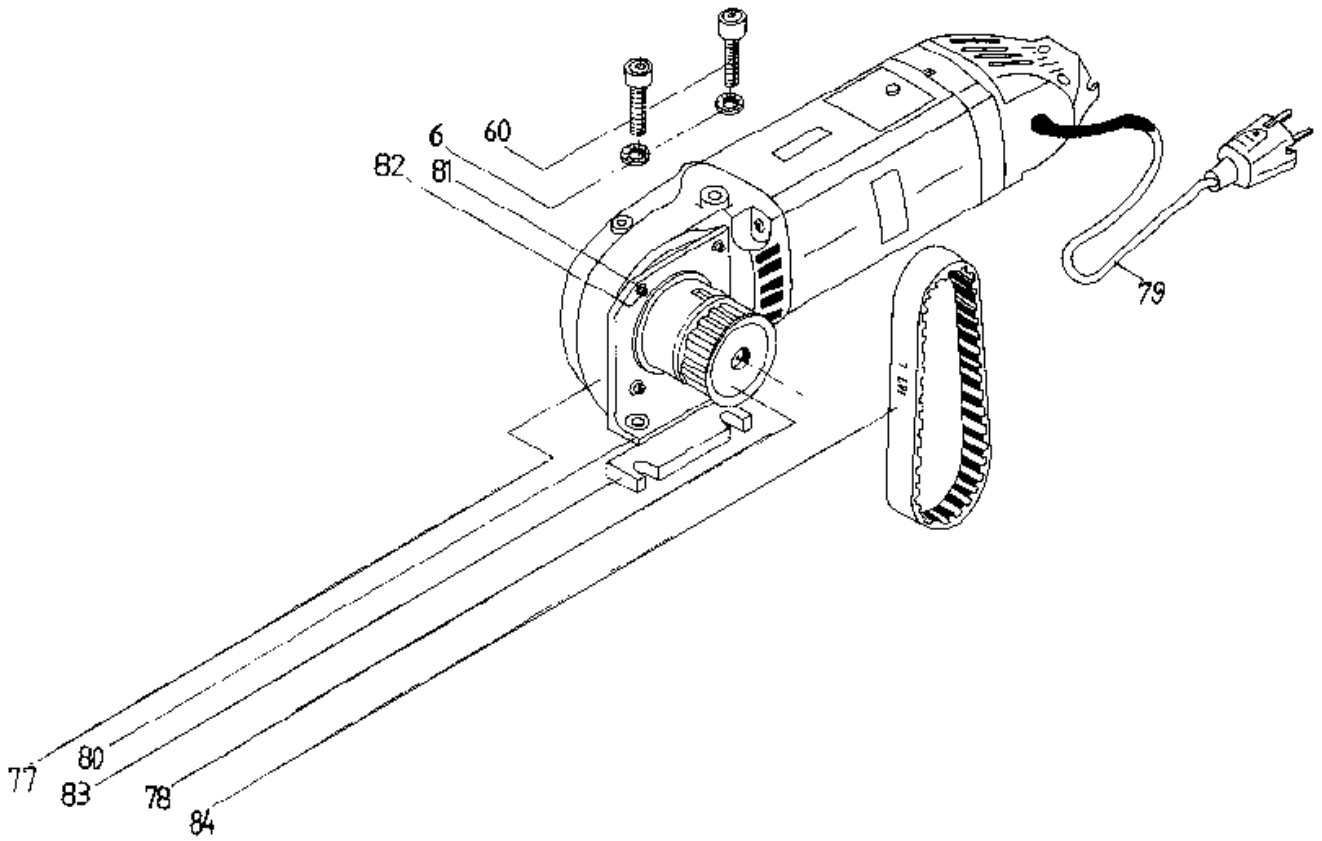

2 Motor

---

2 Motor

Item no.	Article no.	Description	Quantity
6	014860	Schnorr Washer M8	2
60	014736	Cylinder head screw M8x30 DIN 912	2
77	015057	Motor cpl. 230 V Turbo	1
78	015129	Toothed belt disk ZZ20 Turbo	1
79	014973	El. cord2x1,5x0,3m black shock proofplug	1
80	016860	Motor plate universal Turbo	1
81	018028	screw 6x25 72060	4
82	014859	Schnorr washer M6	4
83	015150	Spacer Turbo	1
84	014937	Toothed belt 187 L 100	1