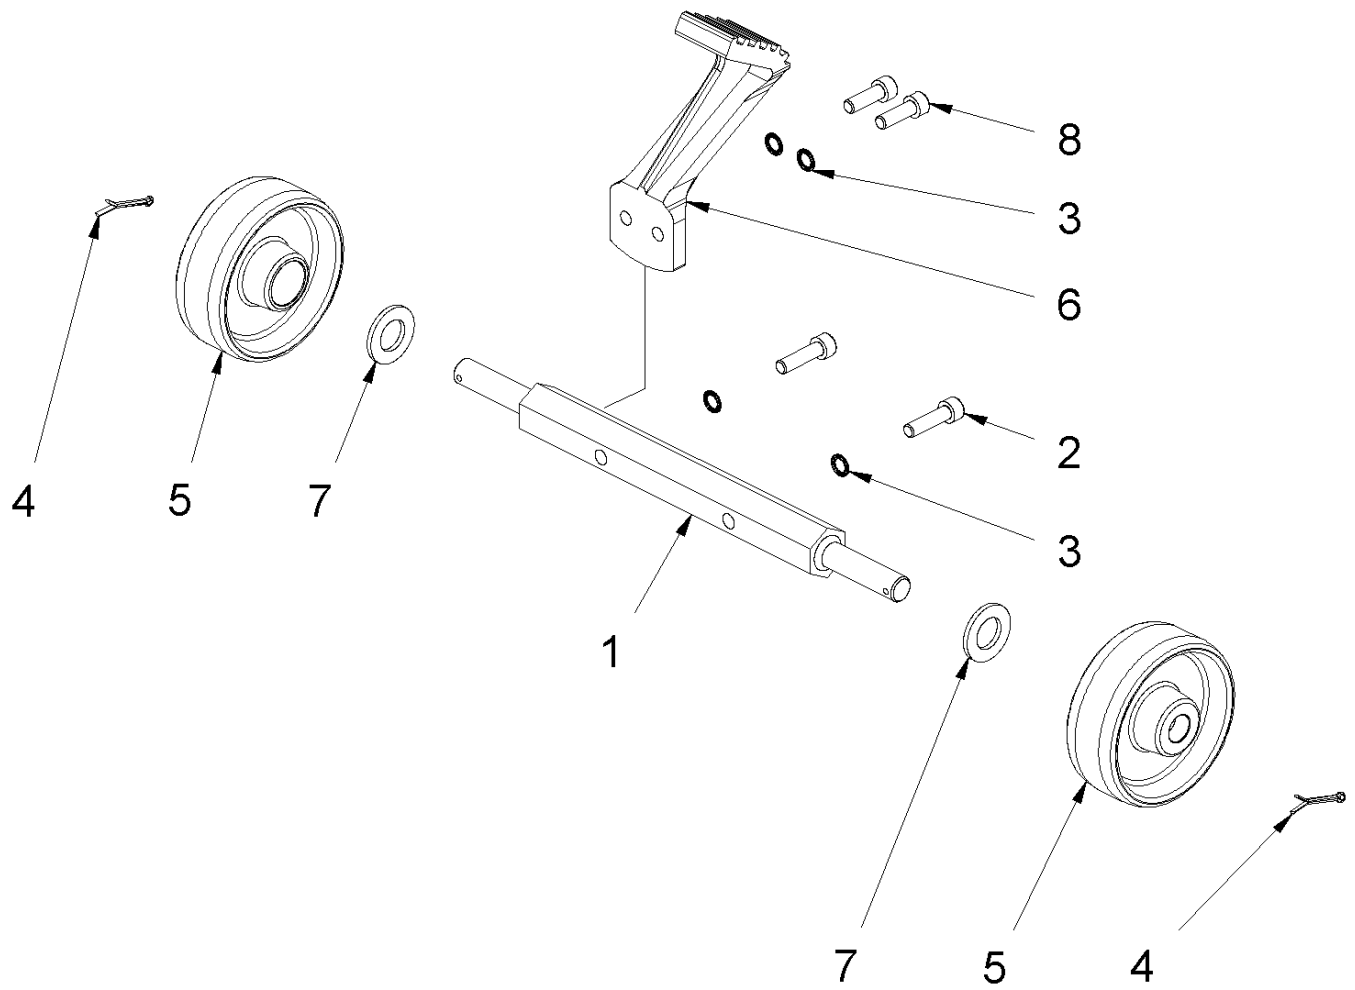

5 Transport Chassis

---

5 Transport Chassis

Item no.	Article no.	Description	Quantity
1	015143	Transport Axle Turbo	1
2	014736	Cylinder head screw M8x30 DIN 912	2
3	014860	Schnorr Washer M8	4
4	014886	split pin 3,2x32 DIN 94	2
5	014954	Transport Wheel Black	2
6	015125	Protect Foot Pad Turbo	1
7	014832	Washer 19mm DIN 125	2
8	014735	Cylinder head screw M8x25 DIN 912	2