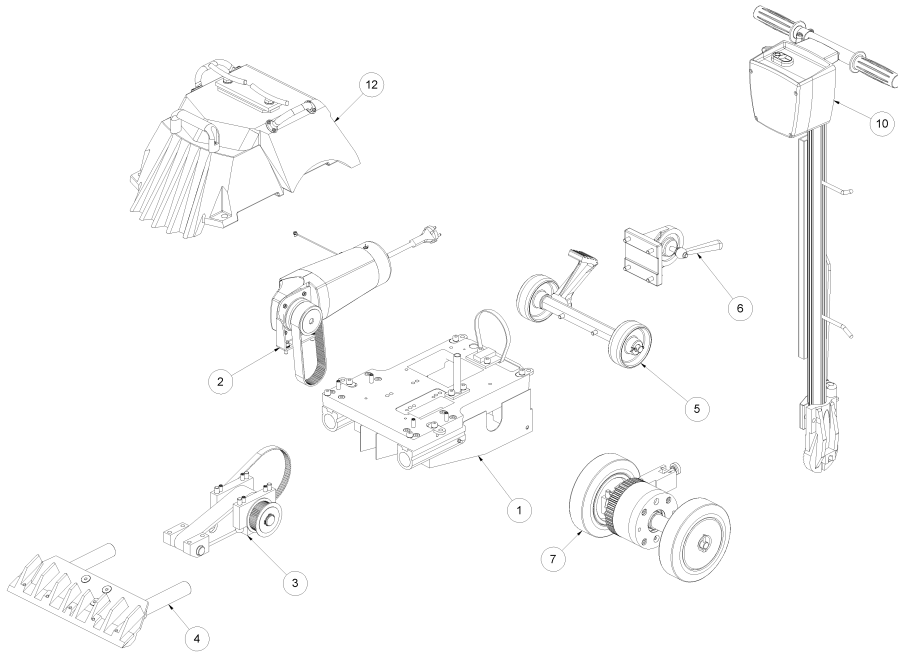

7 Turbo1 EU (11/2008-12/2014)

---

7 Turbo1 EU (11/2008-12/2014)

Item no.	Article no.	Description
1	02_01_013977	Frame
2	01_02_050946	Motor
3	01_03_038587	Striking mechanism
4	01_04_013977	Oscillator
5	01_05_038587	Transport Chassis
6	03_06_049311	Bracket
7	01_07_038587	Drive Shaft
10	07_10_013977	handle compl. 230V
11	07_11_015527	handle compl. 115V
12	02_12_013977	Weight
13	03_15_038587	Circuit diagram
15	01_15_015162	Tool kit
16	01_16_013977	Accessories