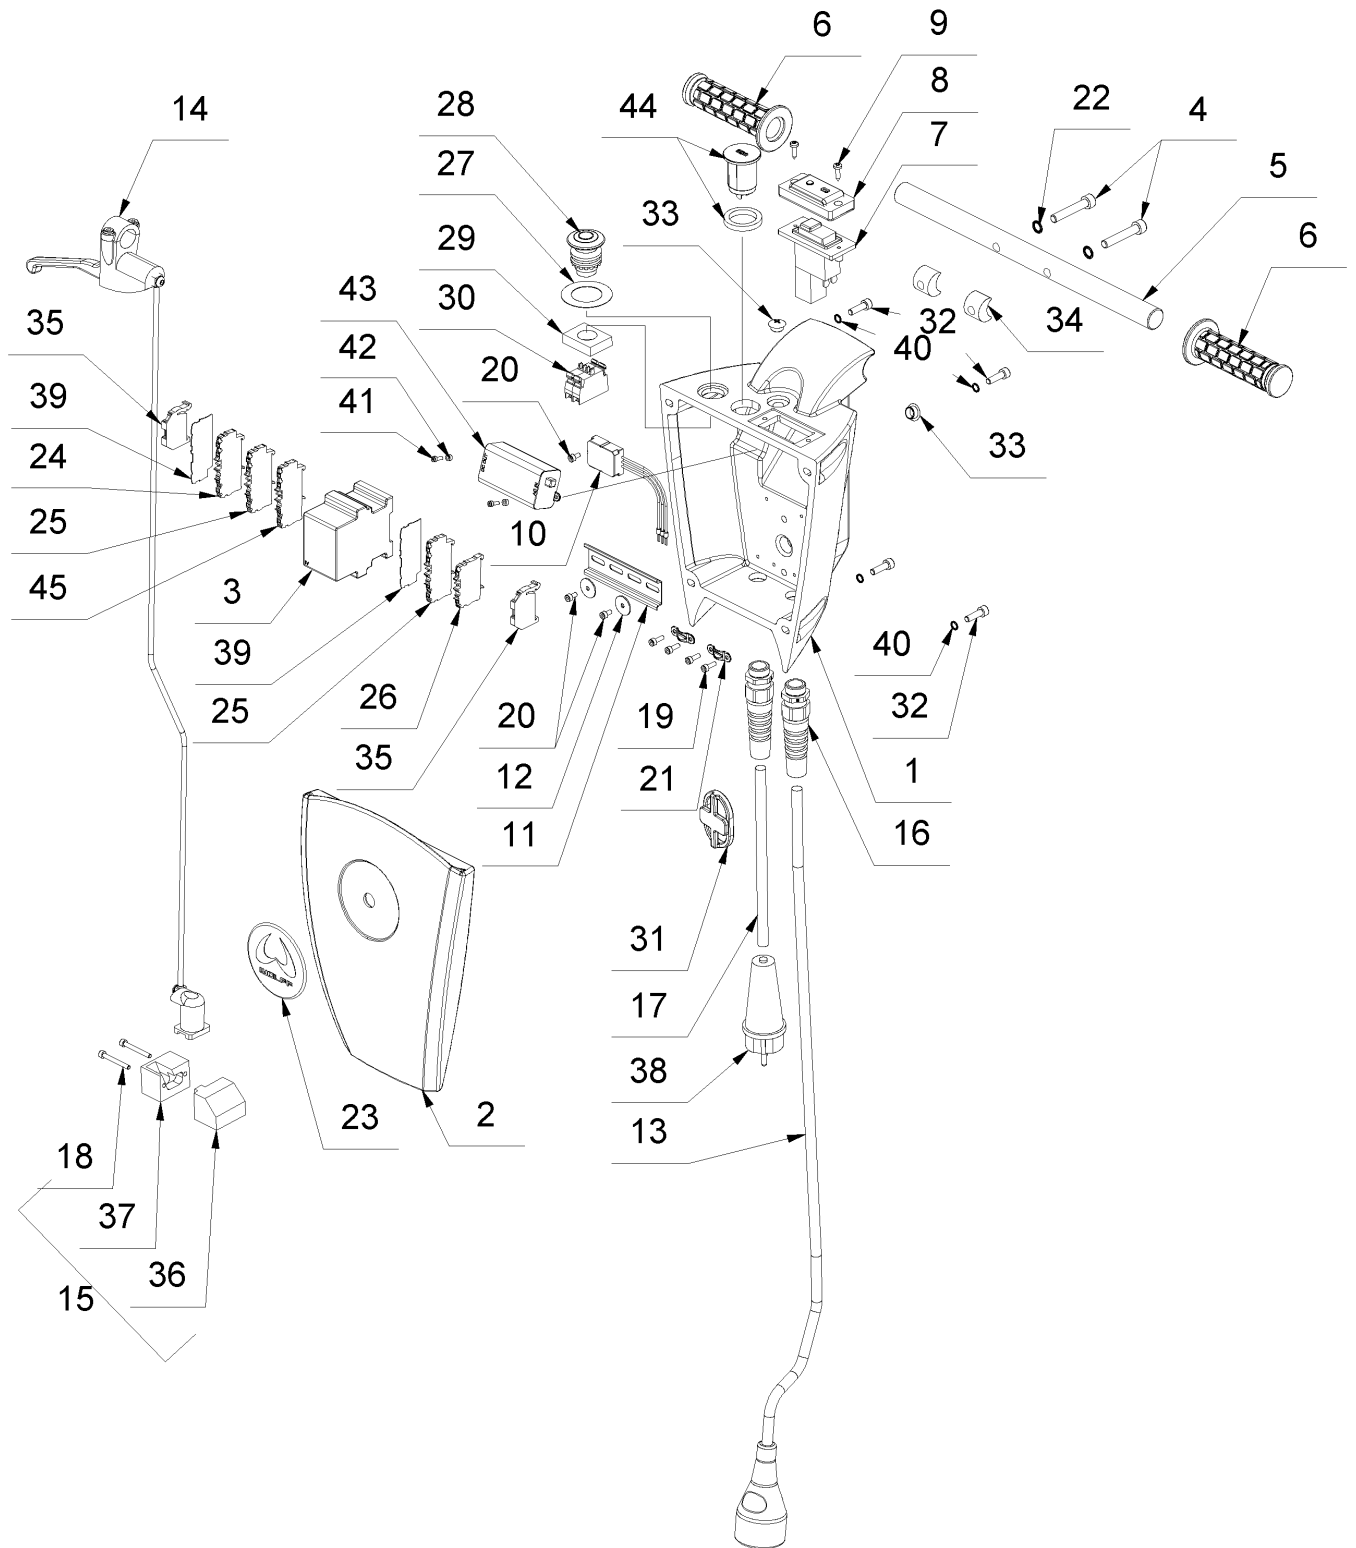

8 Cockpit

8 Cockpit

Item no.	Article no.	Description	Quantity
1	070000	switch housing C-Stiel wolffgreen	1
2	066074	Cover OO C-handle wolffgreen	1
3	021327	Contactora 230V / 20A	1
4	014739	Cylinder head screw M8x45 DIN 912	2
5	073578	Handle C-handle Turbo 2	1
6	073574	Grip covering Ø22mm	2
7	051709	ETA protective switch 230V SEE 164756	1
8	051722	Cap for ETA switch	1
9	051914	EJOT Screw Torx 4x16	2
10	076540	Current limiter 115-230V 3adrig GEFI	1
11	068023	Top hat rail 100 mm	1
12	040503	Washer 4,3x20x1,25 n.DIN 522	2
13	051918	El.cord 3G2,5x0,7m black w.clutch	1
14	038837	Hydraulic-clutch Turbo2	1
15	015046	Twist lock Turbo	1
16	039190	Screw connection w.bending prot.M20x1,5	2
17	053510	El.cord 3G2,5x0,4m grey without plug	1
18	017701	Allen screw M4x35 DIN 7991	2
19	018284	Cylinder head screw M4x12 DIN 912	4
20	018280	Cylinder head screw M4x8 DIN 912	3
21	015211	Cable clamp Motor Duro 2.0	2
22	014860	Schnorr Washer M8	2
23	118141	Label Wolff 3D d80mm	1
24	068024	Top hat rail through clamp grey 4x	1
25	068025	Top hat rail through clamp blue 4x	2
26	068026	Top hat rail through clamp grey 2x	1
27	136966	Label emergency C-Stiel	1
28	052443	Safety switch	1
29	017503	Adapterattachment	1
30	017507	Contact element open NC	2
31	067749	cable retention	1
32	014730	Cylinder head screw M 6x20 DIN 912	4
33	071290	Catch screw M12x1.5	2
34	073577	Adapter C-handle Turbo 2	2