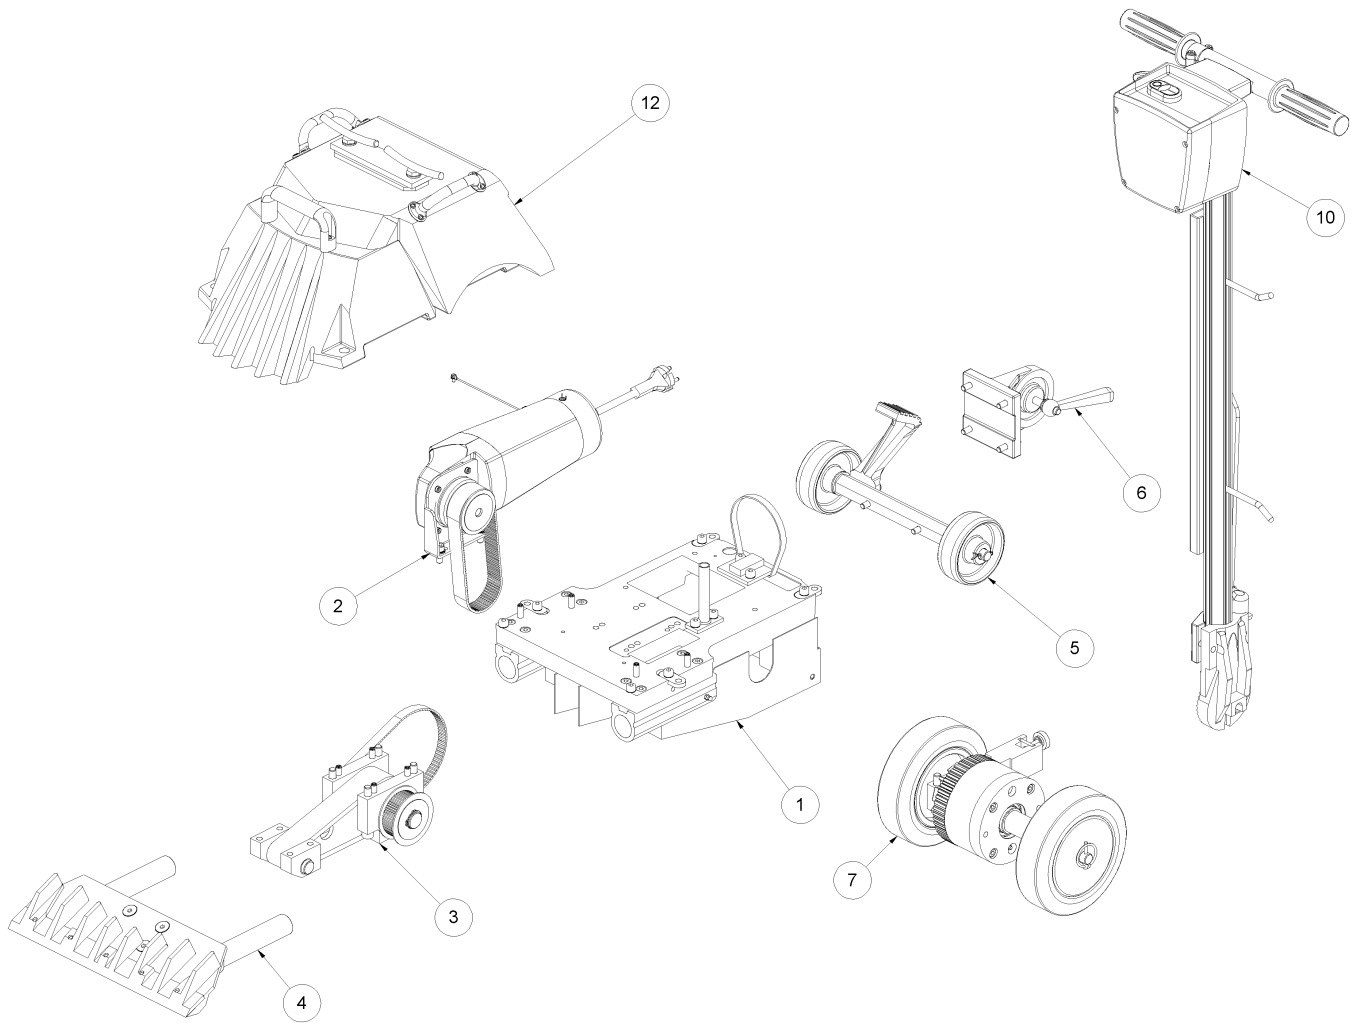

5 Turbo1 EU (03/2002-06/2005)

5 Turbo1 EU (03/2002-06/2005)

Item no.	Article no.	Description
1	02_01_013977	Frame
2	01_02_050946	Motor
3	01_03_038587	Striking mechanism
4	01_04_013977	Oscillator
5	01_05_038587	Transport Chassis
6	03_06_049311	Bracket
7	01_07_038587	Drive Shaft
10	03_10_013977	handle complete
12	02_12_013977	Weight
13	04_13_013977	Circuit diagram
15	01_15_015162	Tool kit
16	01_16_013977	Accessories