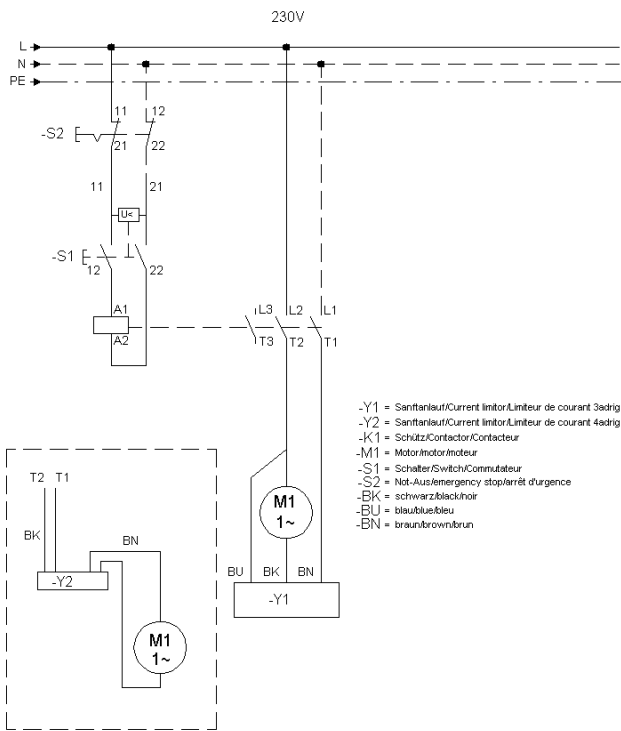

12 Weight

Item no.	Article no.	Description	Quantity
1	066086	Cover Turbo green	1
1	033571	Cover Turbo orange	1
1	051132	Cover TURBO silver	1
2	108193	Counter weight	1
3	015153	Subject plate for lead 8mm	1
4	014926	Grip	2
5	014795	Spax Screw 5x30	8
6	015112	T-screw short Turbo	1
7	014829	Washer M10 DIN 125 A	2
8	015111	T-screw long Turbo	1
9	014917	Bow-type handle GN565 116mm	1
10	014752	Cylinder head screw M6x20DIN 912 microve	2
11	015116	Turbo 1 counter weight	1

13 Circuit diagram