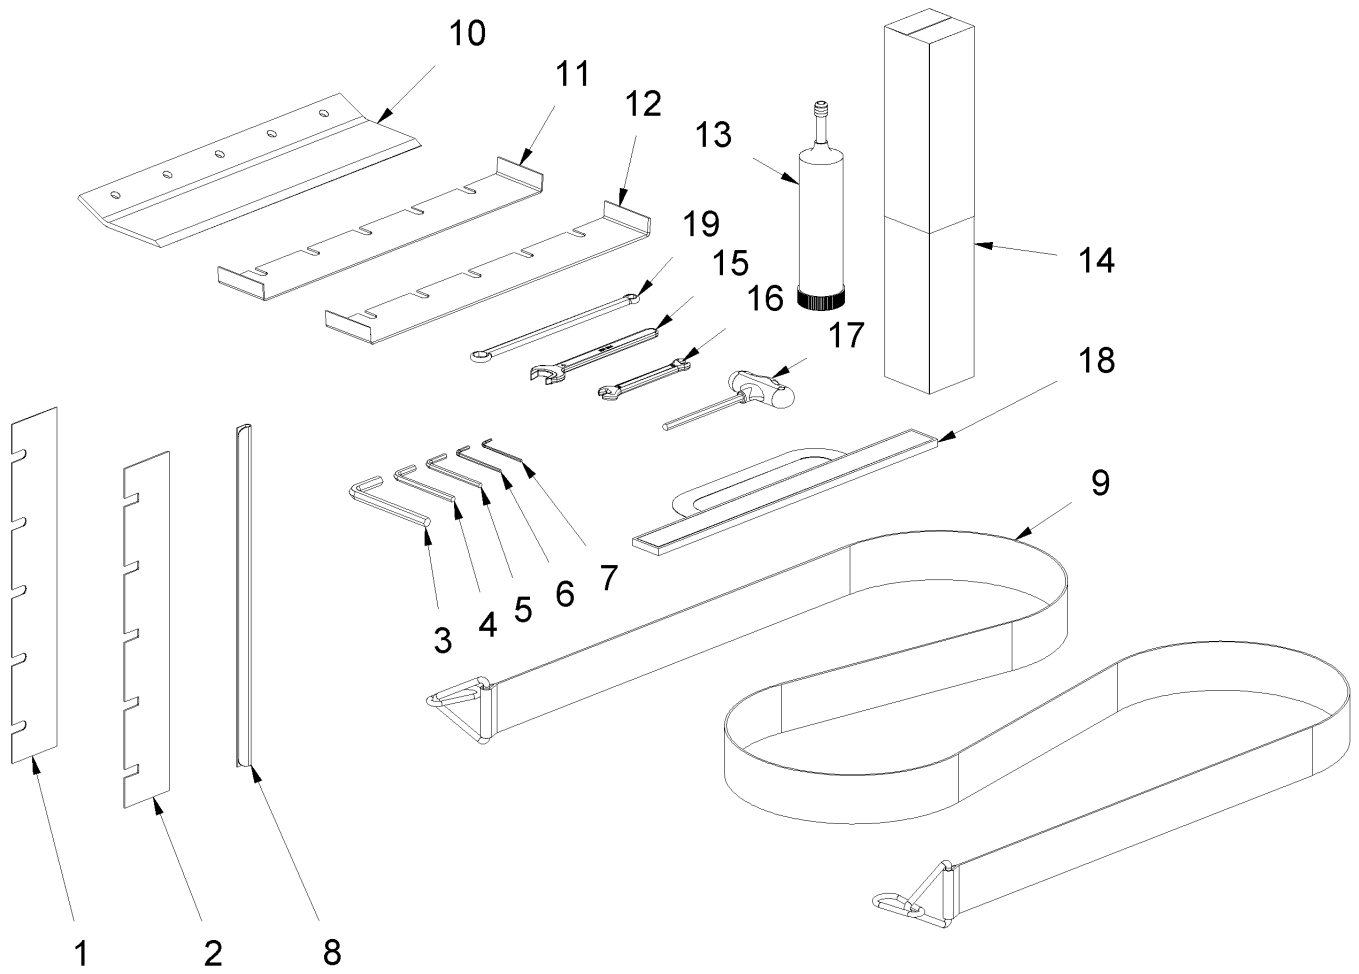

Netzkabel 2x15 mm² /
 Extension Cord /
 Câble vert

13 Circuit diagram

15 Tool kit

15 Tool kit

Item no.	Article no.	Description	Quantity
1	013978	Spare blades, 350 x 60 x 1,0 mm, 10 pcs.	1
2	013979	Spare blades, 350 x 60 x 1,5 mm, 10 pcs.	1
3	014959	Hexagonal screw key SW8 DIN 911	1
4	014956	Hexagonal screw key SW5 DIN 911	1
5	017027	Hexagonal screw key SW4 DIN 911	1
6	014955	Hexagonal screw key SW2.5 DIN 911	1
7	017660	Hexagonal screw key SW2 DIN 911	1
8	017647	Blade protection 350mm	1
9	040603	Carrying belt for tools	1
10	039361	Blade, heavy type, 350 mm	1
11	038933	U-Blade 350mm bottom cutting edge	1
12	013983	U-Blade 350mm top cutting edge	1
13	014991	Grease gun PT120	1
14	017666	Sliding sleeve 55x55 Turbo/ Super	1
15	017601	Open-end wrench SW17	1
16	017612	Double fork wrench sw10/13 mm	1
17	019141	T-handle 6-kt SW 6	1
18	033204	Blade protection LederTurbo/Extro/Super	1
19	088564	Double ended ring spanner flat 837 17x19	1