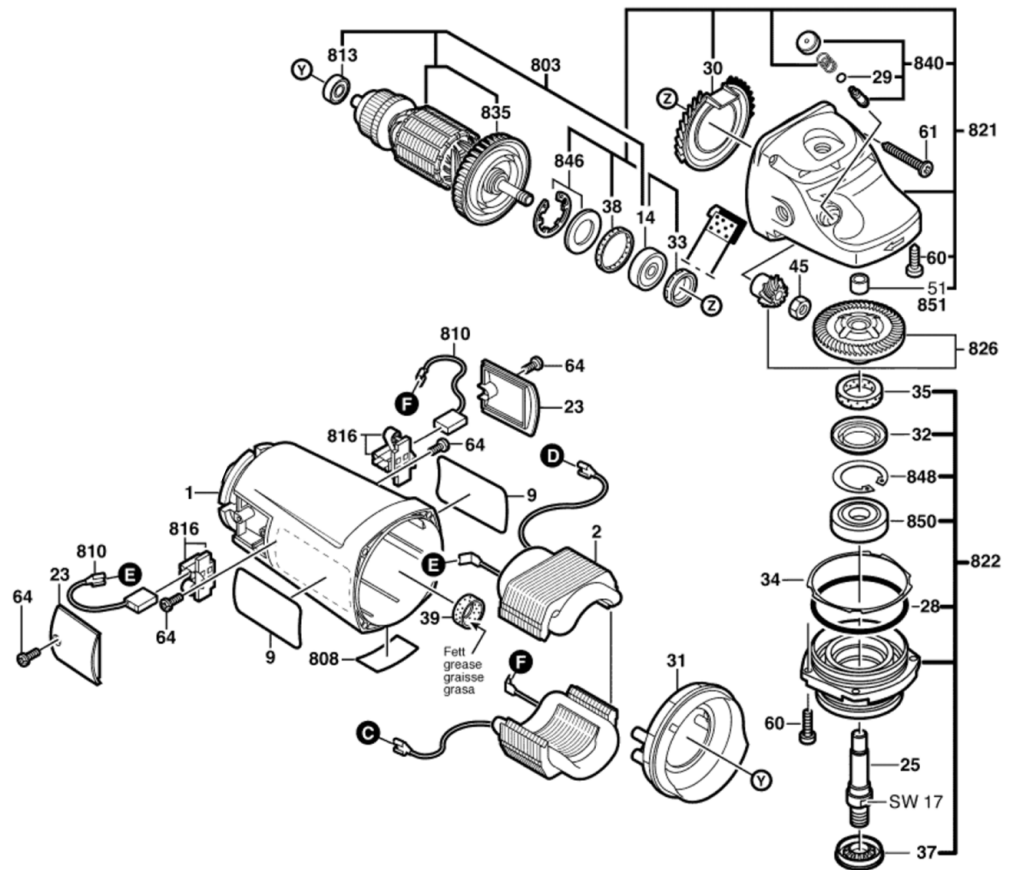

1 Motor 230 V Bosch Super '56

1 Motor 230 V Bosch Super '56

Item no.	Article no.	Description	Quantity
1	070728	Motor housing f.motor Bosch 2600W	1
2	017441	Pole piece 230V 2600W Bosch	1
14	075505	Ball bearing f.BoschMotorGWS26-230	1
23	019482	Carbon brush cap	2
25	036803	Spindle	1
28	081792	O-Ring Ø79x1,8 mm	1
29	078700	Sealing ring f.Motor GSW26	1
30		Air Distributor	1
31	079226	Air ring stirring unit f.MotorBosch2600W	1
32	173681	Retaining snap ring	1
33	039983	Oil seal washer f. Turbo/Super Motor	1
34	071400	Washer Turbo Engine Bosch	1
35		Felt Washer	1
38	078303	Rubber ring f.Motor GSW26	1
39	078702	Rubber ring f.Motor GSW26	1
45		Hex Nut	1
51	054436	friction bearing	1
60		Thread-forming tap. Screw	4
61		Tapping Screw	4
64		Self-Cutting Screw	4
103		Cable routing	1
803	017443	Armature 230V	1
808		Nameplate	1
810	015152	Carbon brush (230V/115V Turbo/Super 1 PA	1
813	078448	Ball bearing Motor Turbo/Extro	1
816	017444	Carbon brush holder f. Bosch Mot.	2
821	036554	Gear block housing Boschmotor GWS26	1
822	073076	Drive hub plate f.GWS 26-30	1
826	033959	Cone wheel set	1
833	039983	Oil seal washer f. Turbo/Super Motor	1
835		Fan	1
840	036804	Pushbutton	1
846	078747	Supporting washer f.Motor GSW26	1
848		Spring retaining ring	1