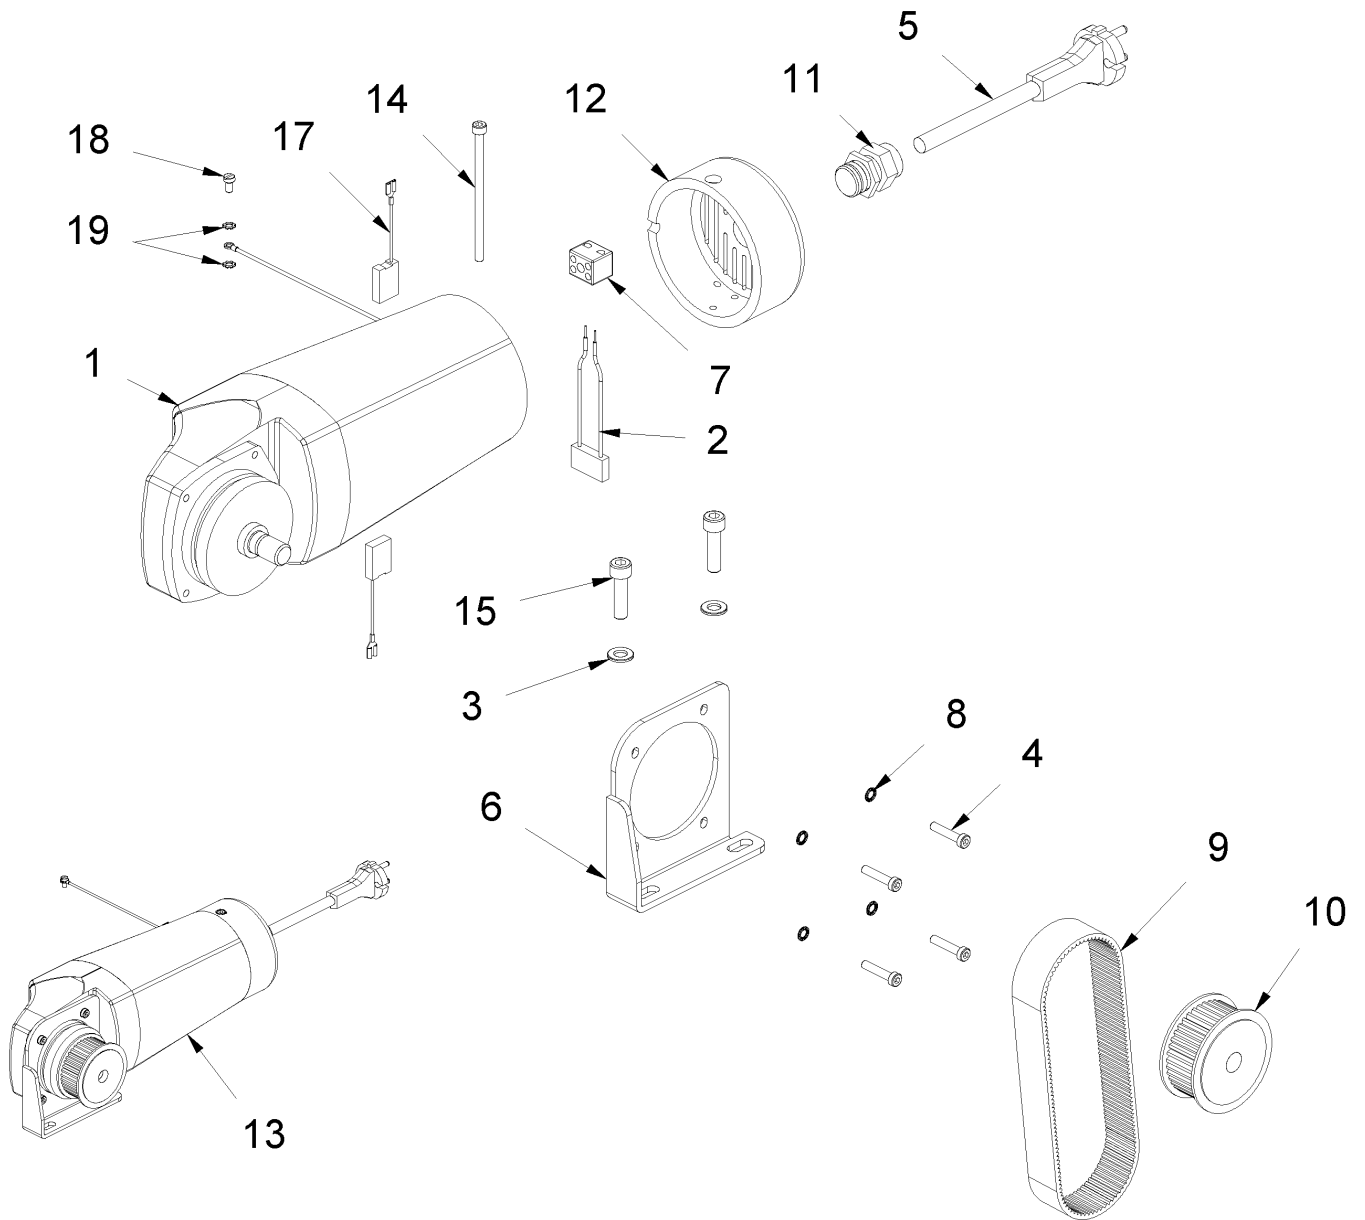

2 Motor

2 Motor

Item no.	Article no.	Description	Quantity
1	015146	Motor 230 V Bosch Super '56	1
2	175868	Suppression module Snubber 230V/115V	1
3	014828	Washer M8 DIN 125 A	2
4	014721	Cylinder head screw M5x25 DIN 6912	4
5	014973	El. cord2x1,5x0,3m black shock proofplug	1
6	016860	Motor plate universal Turbo	1
7	056685	Ceramik-terminal	1
8	014858	Schnorr washer M5	4
9	014937	Toothed belt 187 L 100	1
10	015129	Toothed belt disk ZZ20 Turbo	1
11	051948	Cable gland M20x1.5	1
12	015130	Motor cover, new Turbo	1
13	015057	Motor cpl. 230 V Turbo	1
14	014724	Cylinder head screw M5x90 DIN912	1
15	014736	Cylinder head screw M8x30 DIN 912	2
17	015152	Carbon brush (230V/115V Turbo/Super 1 PA	1
18	017473	Cylinder head screw M4x8 DIN 84 brass	1
19	017663	Tooth lock washer 4.3 Form A DIN 6797	2