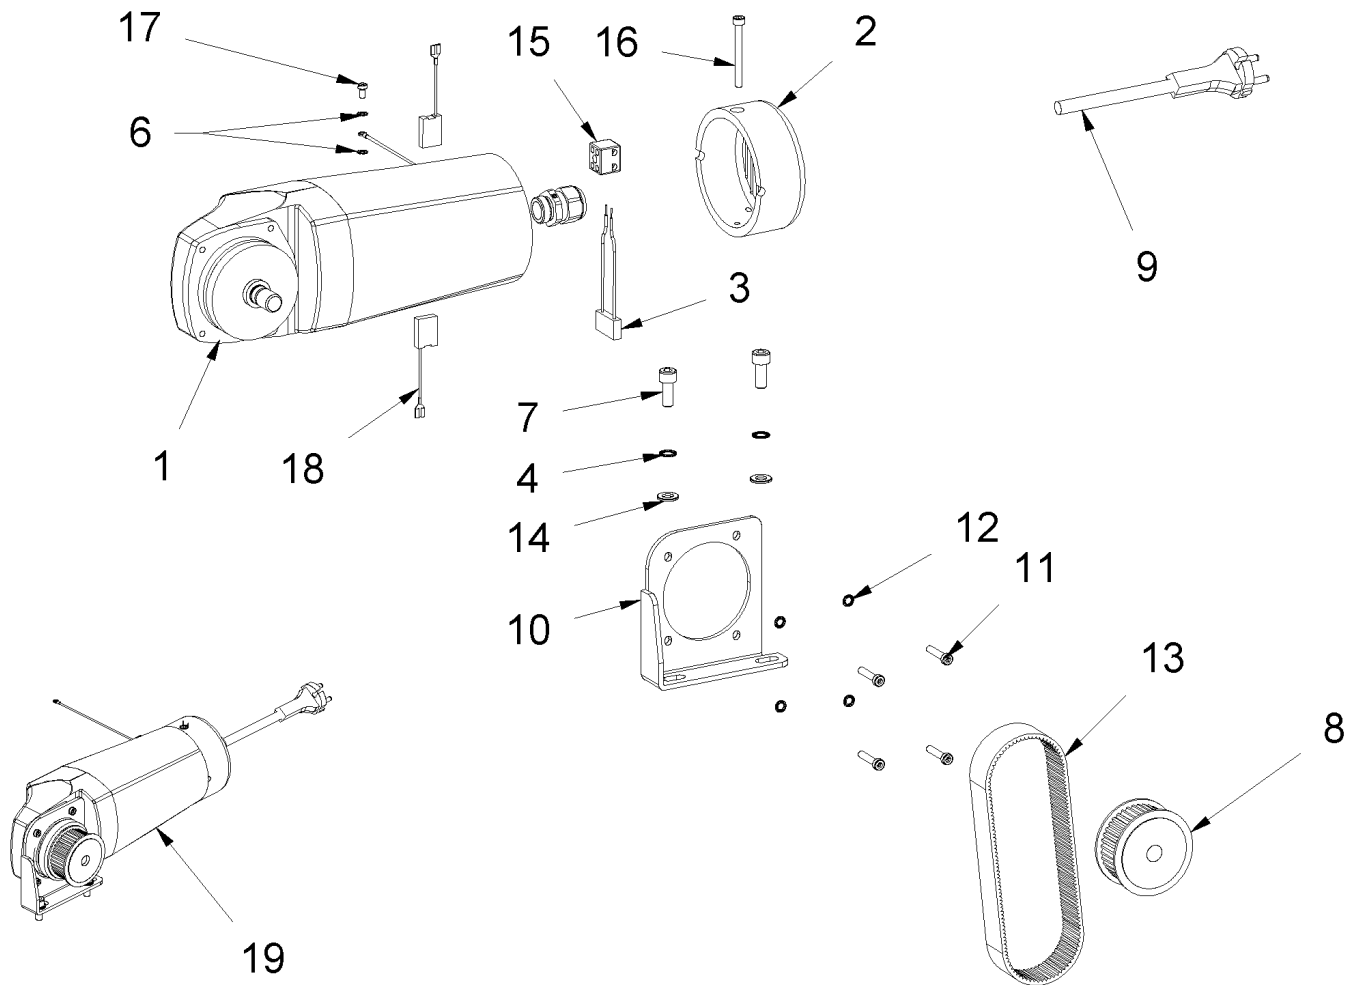

2 Motor

2 Motor

Item no.	Article no.	Description	Quantity
1	015146	Motor 230 V Bosch Super '56	1
2	015130	Motor cover, new Turbo	1
3	175868	Suppression module Snubber 230V/115V	1
4	014860	Schnorr Washer M8	2
5	051948	Cable gland M20x1.5	1
6	017663	Tooth lock washer 4.3 Form A DIN 6797	2
7	014736	Cylinder head screw M8x30 DIN 912	2
8	015129	Toothed belt disk ZZ20 Turbo	1
9	014973	El. cord2x1,5x0,3m black shock proofplug	1
10	016860	Motor plate universal Turbo	1
11	014721	Cylinder head screw M5x25 DIN 6912	4
12	014858	Schnorr washer M5	4
13	014937	Toothed belt 187 L 100	1
14	014828	Washer M8 DIN 125 A	2
15	056685	Ceramik-terminal	1
16	014724	Cylinder head screw M5x90 DIN912	1
17	017473	Cylinder head screw M4x8 DIN 84 brass	1
18	015152	Carbon brush (230V/115V Turbo/Super 1 PA	1
19	015057	Motor cpl. 230 V Turbo	1