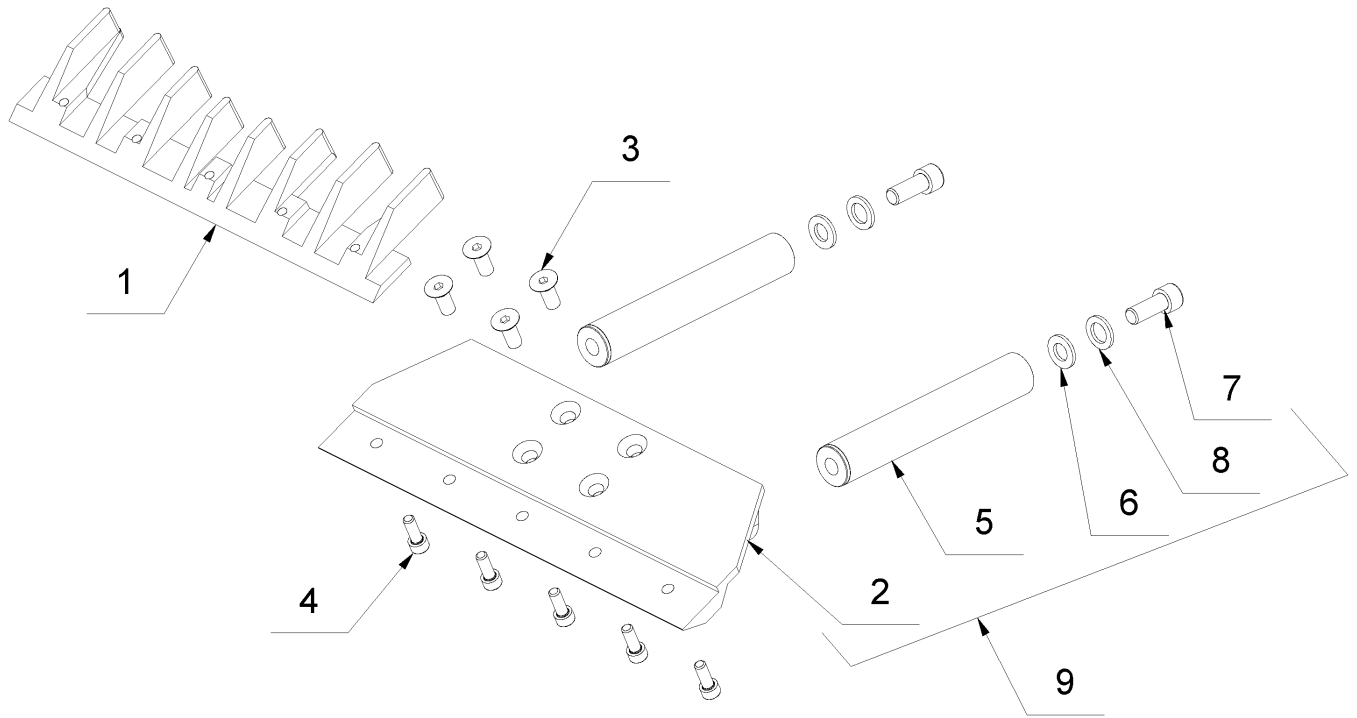

4 Oscillator

---

4 Oscillator

Item no.	Article no.	Description	Quantity
1	015126	Blade holder Turbo	1
2	015127	Striking foot Turbo	1
3	014763	Countersunk screw M10x25 DIN 7991 10.9	4
4	014735	Cylinder head screw M8x25 DIN 912	5
5	015132	Guide sleeve round Turbo/Bau	2
6	014833	Washer 13 DIN 433	2
7	014744	Cylinder head screw M12x30 DIN 912	2
8	014862	Washer M12	2
9	015034	Striking foot comp. Turbo	1