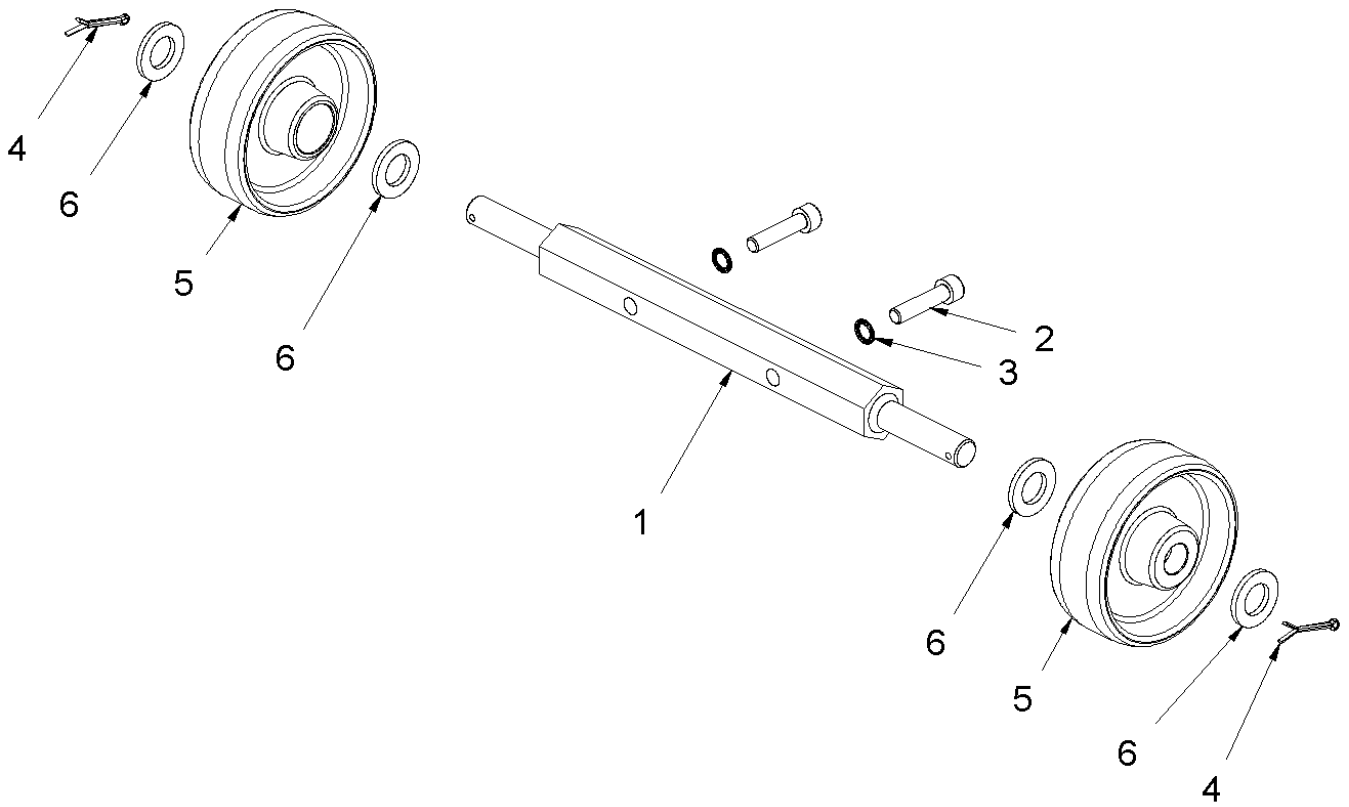

5 Transport Chassis

---

5 Transport Chassis

Item no.	Article no.	Description	Quantity
1	015143	Transport Axle Turbo	1
2	014737	Cylinder head screw M8x35 DIN 912	2
3	014860	Schnorr Washer M8	2
4	014886	split pin 3,2x32 DIN 94	2
5	014954	Transport Wheel Black	2
6	014831	Washer 16mm DIN 125	4