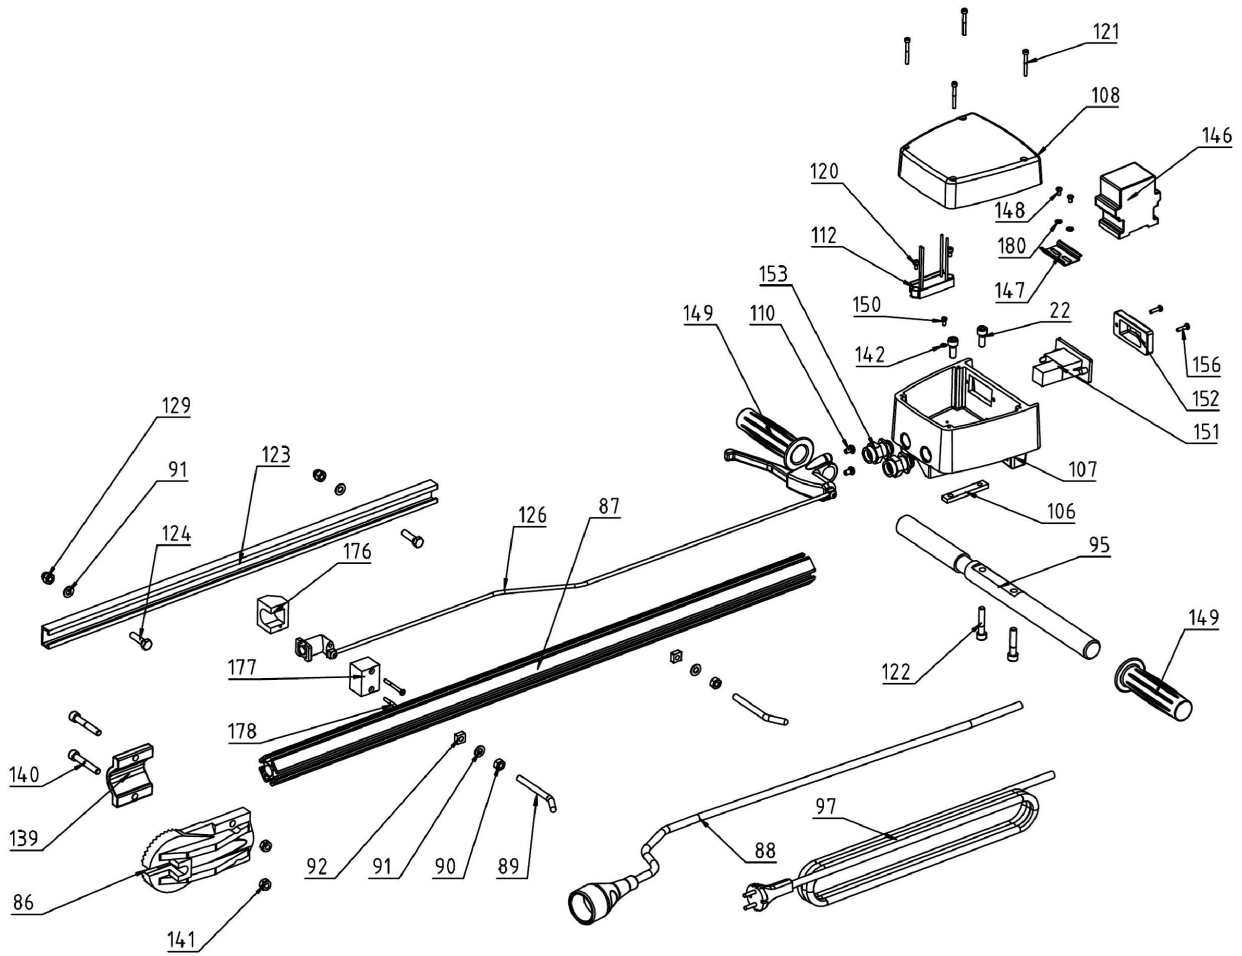

10 handle compl. 230V

10 handle compl. 230V

Item no.	Article no.	Description	Quantity
22	014734	Cylinder head screw M8x20 DIN 912	2
86	015051	Handle Angle Bracket compl. sy	1
87	015426	Profil rod Super / Turbo SEE 13054	1
88	051918	El.cord 3G2,5x0,7m black w.clutch	1
89	015427	Cable holder	2
90	014810	Hexagon nut M 8 DIN 934 I6I/I8I	2
91	014828	Washer M8 DIN 125 A	4
92	017605	Square nut M8 DIN 557	2
95	015429	Handle steel Turbo/ Vario - new version	1
97	014970	el.cord 3G1,5x10m black shock proofplug	1
106	015431	Flat connecting block	1
107	051916	Switch housing ETA Turbo2 / Extro2	1
108	052463	Cover high+deep wolffgreen	1
110	017552	Lens head screw M 6x16 ISO 7380	2
112	076541	Current limiter230V,3wire GEFI replacem.	1
120	018280	Cylinder head screw M4x8 DIN 912	2
121	017684	Cylinder head screw M4x45 DIN 912	4
122	014737	Cylinder head screw M8x35 DIN 912	2
123	015432	Cable channel system-handle Turbo	1
124	017060	Hexagonal screw M 8x 30 DIN 933	2
126	015032	Hydraulic Clutch Assembly Turbo 1	1
129	014825	Cap nut M8 DIN 986	4
139	015423	Clamping profile	1
140	017551	Cylinder head screw M8x50 DIN 912	2
141	014816	Hexagon nut M8 DIN 985	2
142	017663	Tooth lock washer 4.3 Form A DIN 6797	1
146	021327	Contactoer 230V / 20A	1
147	020969	Top hat rail 50 mm	1
148	018280	Cylinder head screw M4x8 DIN 912	2
149	014922	Handle cove	2
150	017473	Cylinder head screw M4x8 DIN 84 brass	1
151	051709	ETA protective switch 230V SEE 164756	1
152	051722	Cap for ETA switch	1
153	051948	Cable gland M20x1.5	2