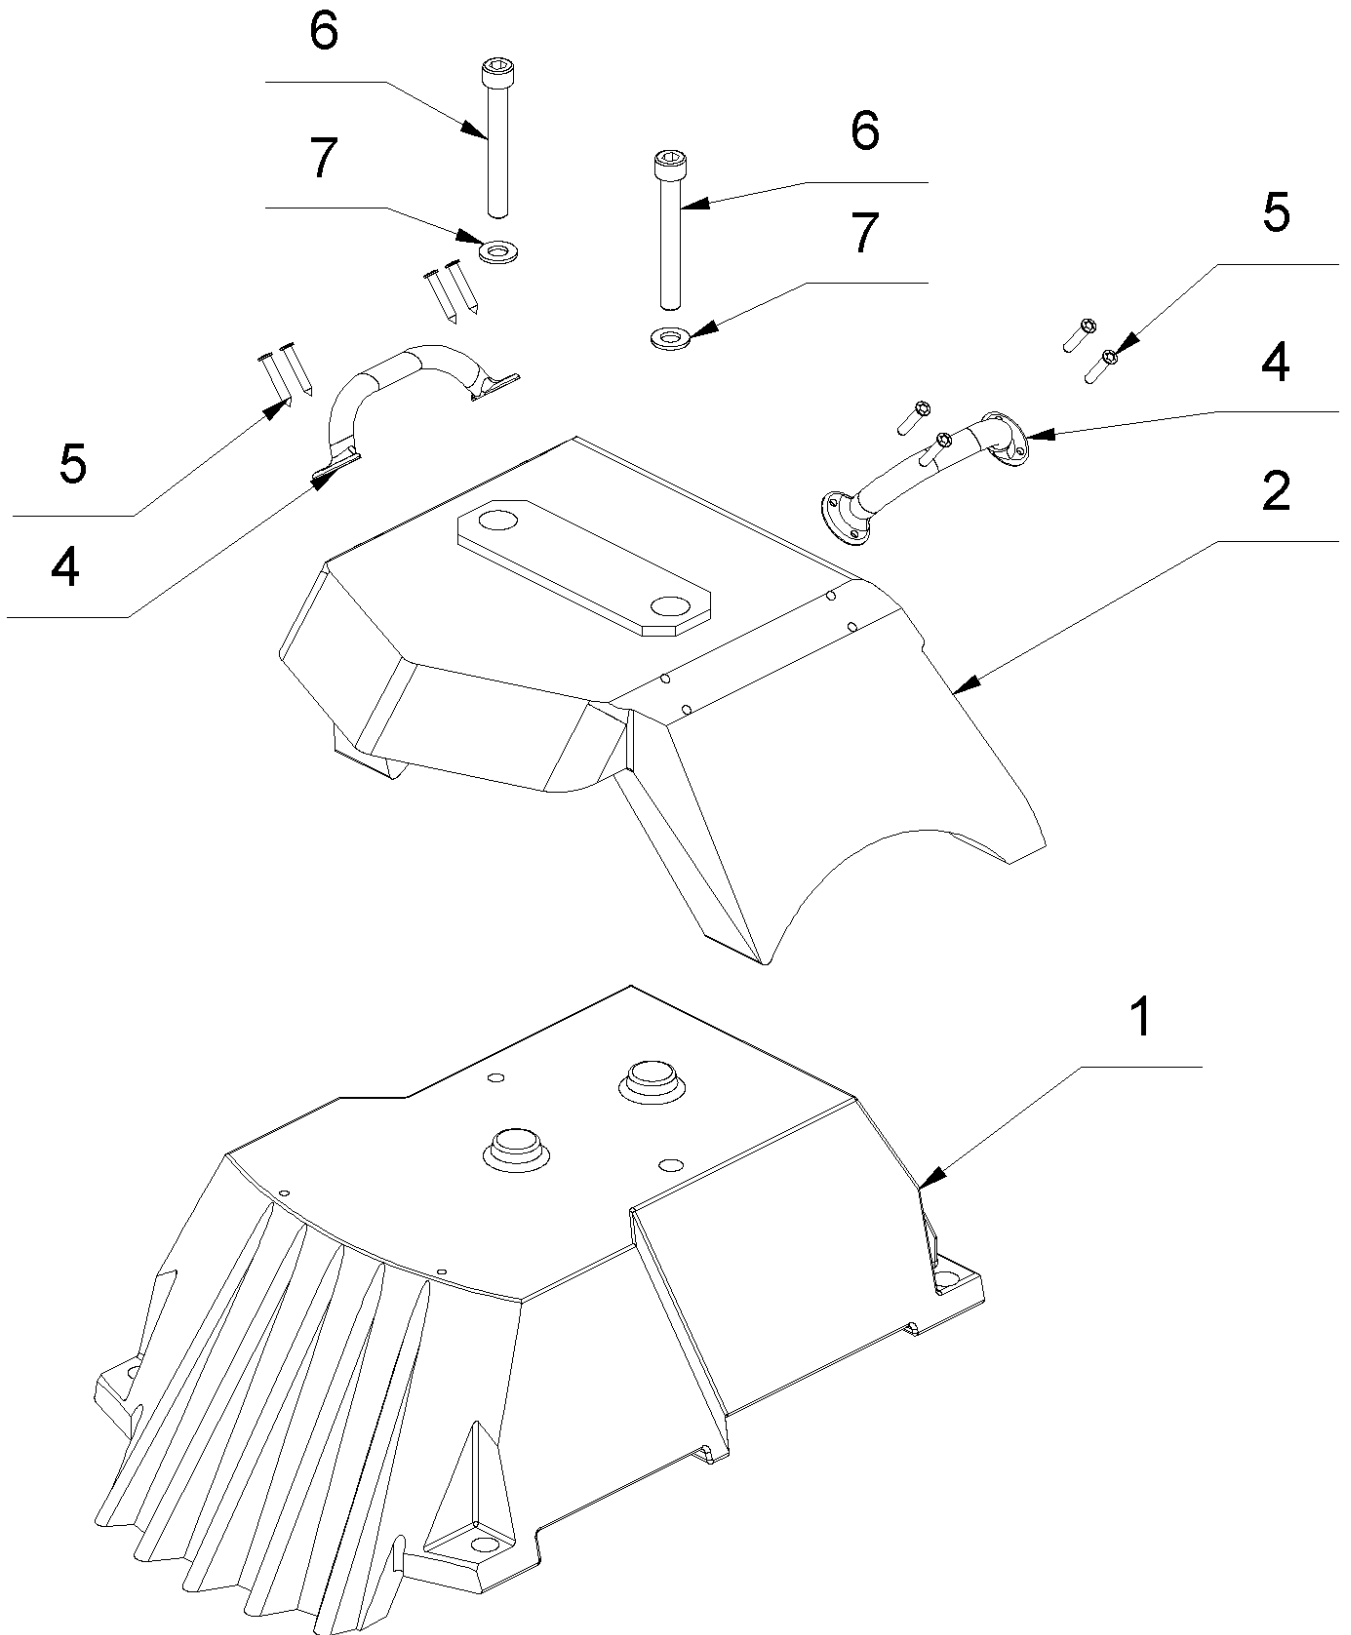

12 Weight

12 Weight

Item no.	Article no.	Description	Quantity
1	015109	Cover TURBO	1
2	015116	Turbo 1 counter weight	1
4	014926	Grip	2
5	014795	Spax Screw 5x30	8
6	014743	Cylinder head screw M10x80 DIN 912	2
7	014829	Washer M10 DIN 125 A	2