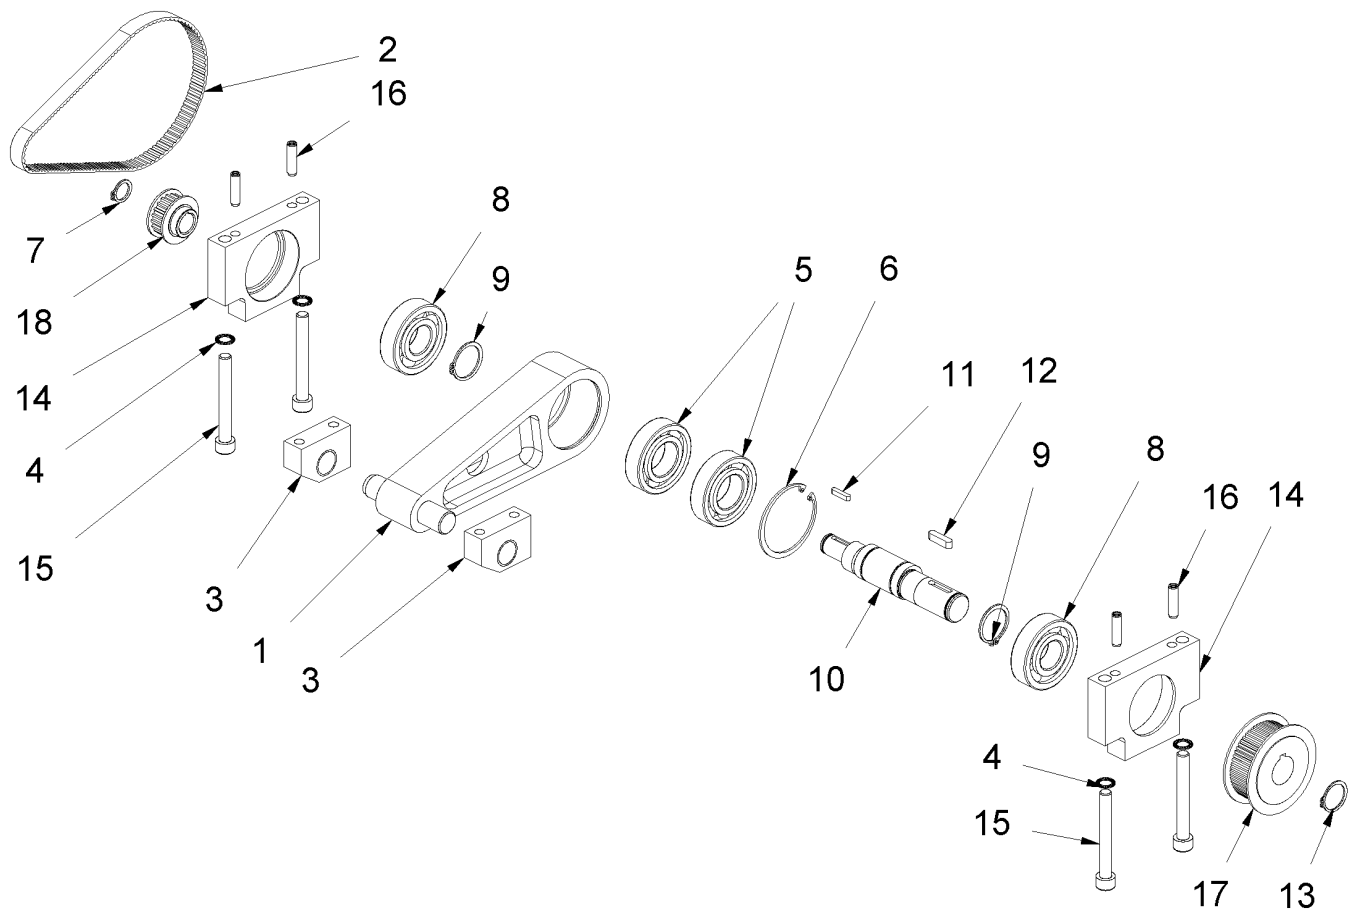

3 Striking mechanism

3 Striking mechanism

Item no.	Article no.	Description	Quantity
1	015144	Connecting Rod Turbo	1
2	014938	Thoothed belt 210L050	1
3	015417	Connecting rod bearing Turbo-/Su	2
4	014861	Washer M10	4
5	014710	Ball bearing 6206 2RS1 C3	2
6	014856	Safety washer I62 DIN 472	1
7	014850	Safety washer A17 DIN 471	1
8	014712	Ball bearing 6305	2
9	014853	Safety washer A30 DIN 471	2
10	015145	Excenter Shaft Turbo	1
11	014901	Nut key 4x4x20 DIN 6885 A	1
12	014903	Nut key 6x6x25 DIN 6885 A	1
13	014852	Safety washer A25 DIN 471	1
14	017079	Bearing Block	2
15	014742	Cylinder head screw M10x70 DIN 912 12.9	4
16	016873	Cylindrical pin 8x30 DIN 7979	4
17	015155	Toothed belt disk Z24	1
18	015156	Toothed belt disk ZZ 12	1
19	015037	Striking mechanism compl. TURBO	1