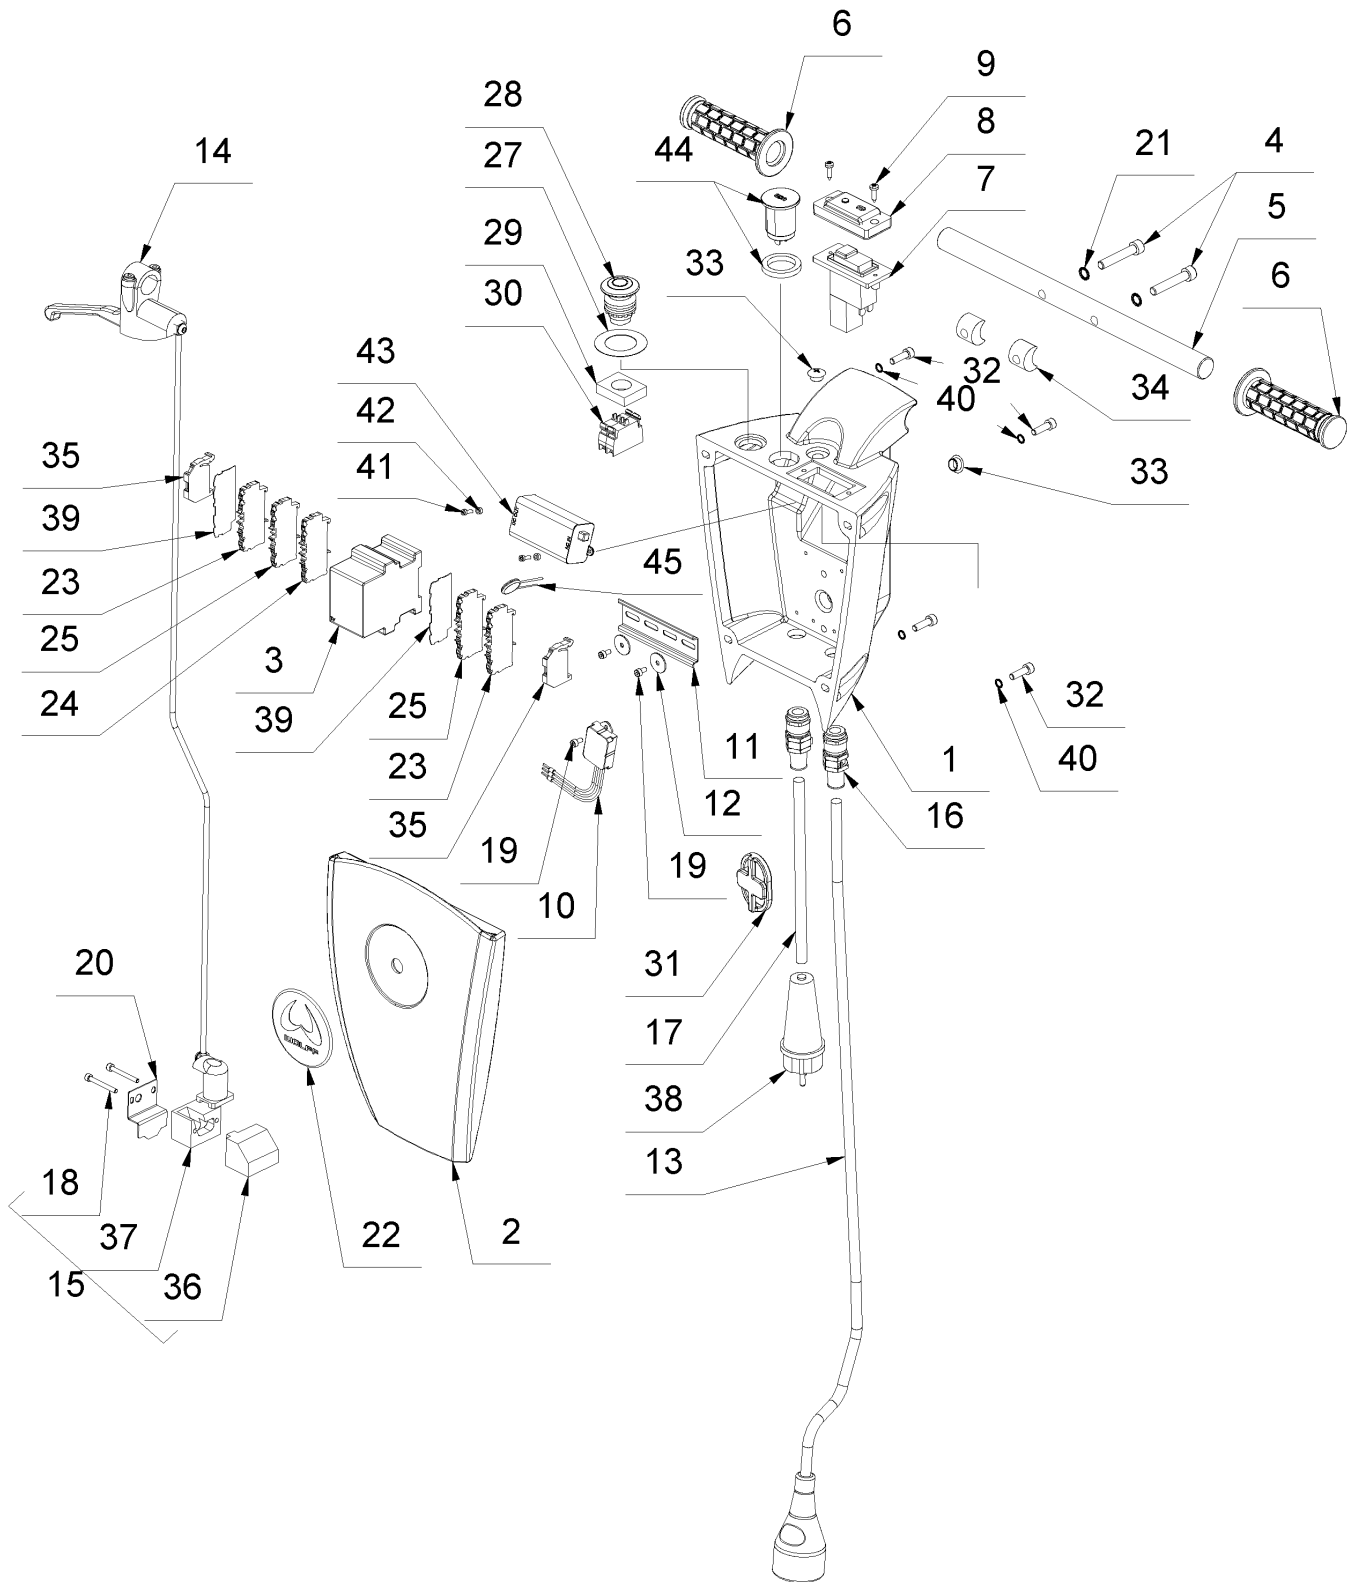

8 Cockpit

8 Cockpit

Item no.	Article no.	Description	Quantity
1	070000	switch housing C-Stiel wolffgreen	1
1	069779	switch housing C-Stiel orange	1
1	069780	switch housing C-Stiel silver	1
2	066074	Cover OO C-handle wolffgreen	1
2	069774	Cover OO C-handle orange	1
2	069775	Cover OO C-handle silver	1
3	021327	Contacteur 230V / 20A	1
4	014739	Cylinder head screw M8x45 DIN 912	2
5	073578	Handle C-handle Turbo 2	1
6	073574	Grip covering Ø22mm	2
7	051709	ETA protective switch 230V SEE 164756	1
8	051722	Cap for ETA switch	1
9	051914	EJOT Screw Torx 4x16	2
10	076540	Current limiter 115-230V 3adrig GEFI	1
11	068023	Top hat rail 100 mm	1
12	040503	Washer 4,3x20x1,25 n.DIN 522	2
13	051918	El.cord 3G2,5x0,7m black w.clutch	1
14	038837	Hydraulic-clutch Turbo2	1
15	015046	Twist lock Turbo	1
16	084796	Cable gland SR-M 20x1,5KB11-13mm	2
17	053510	El.cord 3G2,5x0,4m grey without plug	1
18	017701	Allen screw M4x35 DIN 7991	2
19	018280	Cylinder head screw M4x8 DIN 912	3
20	085487	Cover for anti-rotation device Turbo	1
21	014860	Schnorr Washer M8	2
22	118141	Label Wolff 3D d80mm	1
23	068024	Top hat rail through clamp grey 4x	2
24	068027	Top hat rail protection clamp GR-GE 4x	1
25	068025	Top hat rail through clamp blue 4x	2
27	136966	Label emergency C-Stiel	1
28	052443	Safety switch	1
29	017503	Adapterattachment	1
30	017507	Contact element open NC	2
31	067749	cable retention	1