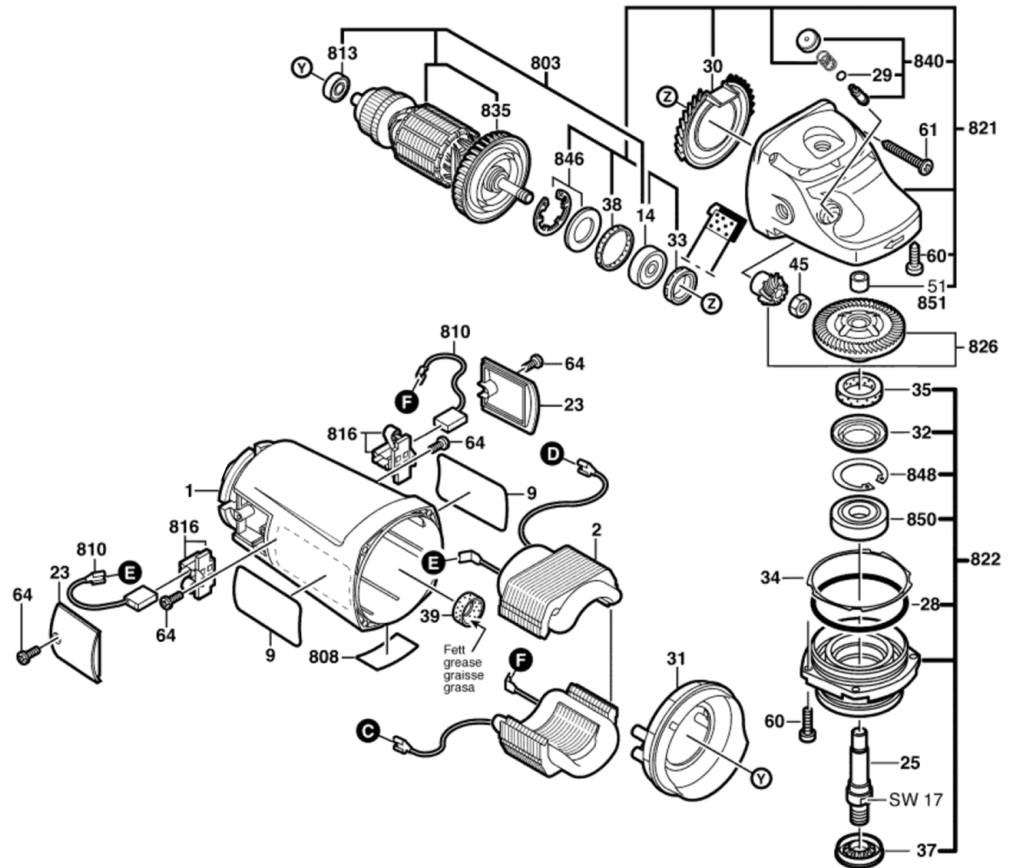

1 Frame

1 Frame

Item no.	Article no.	Description	Quantity
1	015106	Chassis TURBO	1
2	015054	Piston block,four-square,univ.SEE 10928	2
3	014736	Cylinder head screw M8x30 DIN 912	8
4	014860	Schnorr Washer M8	8
5	014735	Cylinder head screw M8x25 DIN 912	4
6	083960	Cylinder head bolt M8x20 10.9 DIN 912	6
7	014876	Cylindrical pin 8x 40 DIN 7979	4
8	015154	Cover Turbo	1
9	014799	Lens head screw M6x10	4
10	042795	Strap f.cover cpl. Turbo2	1
11	038606	Holding device f.shackle Turbo2/Extro2	1
12	014835	Washer 6,4x30x1,25 n.DIN 522	4
13	015107	Bracket Turbo SEE 175341	4

1 Motor 230 V Bosch Super '56

1 Motor 230 V Bosch Super '56

Item no.	Article no.	Description	Quantity
1	070728	Motor housing f.motor Bosch 2600W	1
2	017441	Pole piece 230V 2600W Bosch	1
14	075505	Ball bearing f.BoschMotorGWS26-230	1
23	019482	Carbon brush cap	2
25	036803	Spindle	1
28	081792	O-Ring Ø79x1,8 mm	1
29	078700	Sealing ring f.Motor GSW26	1
30		Air Distributor	1
31	079226	Air ring stirring unit f.MotorBosch2600W	1
32	173681	Retaining snap ring	1
33	039983	Oil seal washer f. Turbo/Super Motor	1
34	071400	Washer Turbo Engine Bosch	1
35		Felt Washer	1
38	078303	Rubber ring f.Motor GSW26	1
39	078702	Rubber ring f.Motor GSW26	1
45	088399	Hexagon nut Bosch M10, SW14	1
51	054436	friction bearing	1
60		Thread-forming tap. Screw	4
61		Tapping Screw	4
64		Self-Cutting Screw	4
103		Cable routing	1
803	017443	Armature 230V	1
808		Nameplate	1
810	015152	Carbon brush (230V/115V Turbo/Super 1 PA	1
813	078448	Ball bearing Motor Turbo/Extro	1
816	017444	Carbon brush holder f. Bosch Mot.	2
821	036554	Gear block housing Boschmotor GWS26	1
822	073076	Drive hub plate f.GWS 26-30	1
826	033959	Cone wheel set	1
833	039983	Oil seal washer f. Turbo/Super Motor	1
835		Fan	1
840	036804	Pushbutton	1
846	078747	Supporting washer f.Motor GSW26	1
848		Spring retaining ring	1