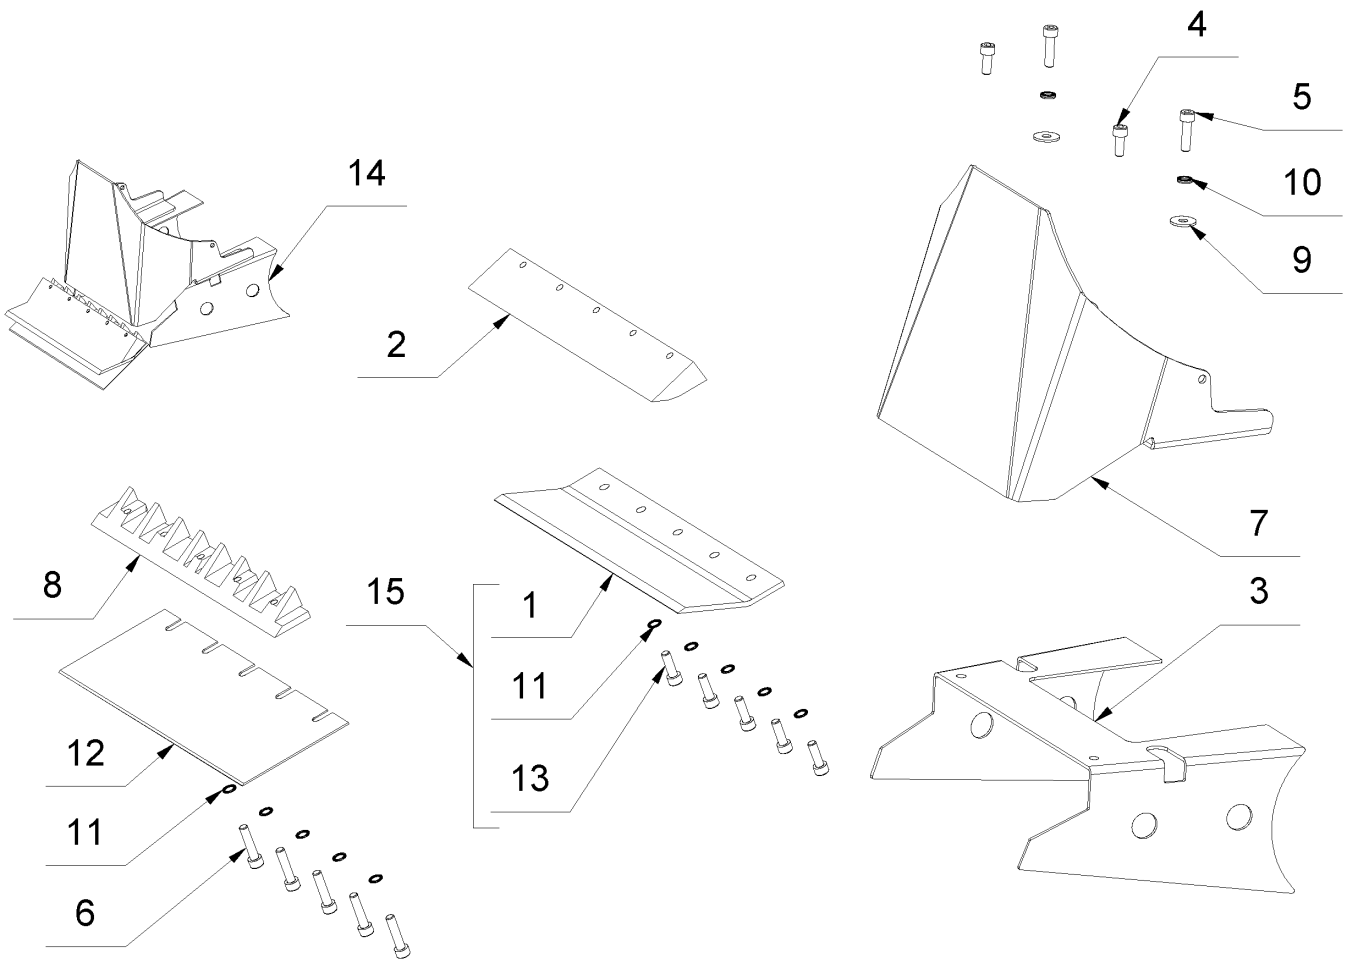

13 Parquet-Set

13 Parquet-Set

Item no.	Article no.	Description	Quantity
1	039361	Blade, heavy type, 350 mm	1
2	063753	blade holder parquet deflector Turbo 2	1
3	053415	run protection Turbo2	1
4	083960	Cylinder head bolt M8x20 10.9 DIN 912	2
5	014736	Cylinder head screw M8x30 DIN 912	2
6	014737	Cylinder head screw M8x35 DIN 912	5
7	063752	parquet deflector new Turbo 2	1
8	073389	Blade holder Parquet set	1
9	018737	Washer 8,4x24x2 DIN 9021 galv.	2
10	066929	Safety washer M 8	2
11	014860	Schnorr Washer M8	10
12	013982	Spare blade, 350 x 120 x 1,5 mm	1
13	014735	Cylinder head screw M8x25 DIN 912	5
14	063754	Parquet deflector set Turbo 2	1
15	039362	Special blade, heavy type, 350 mm	1