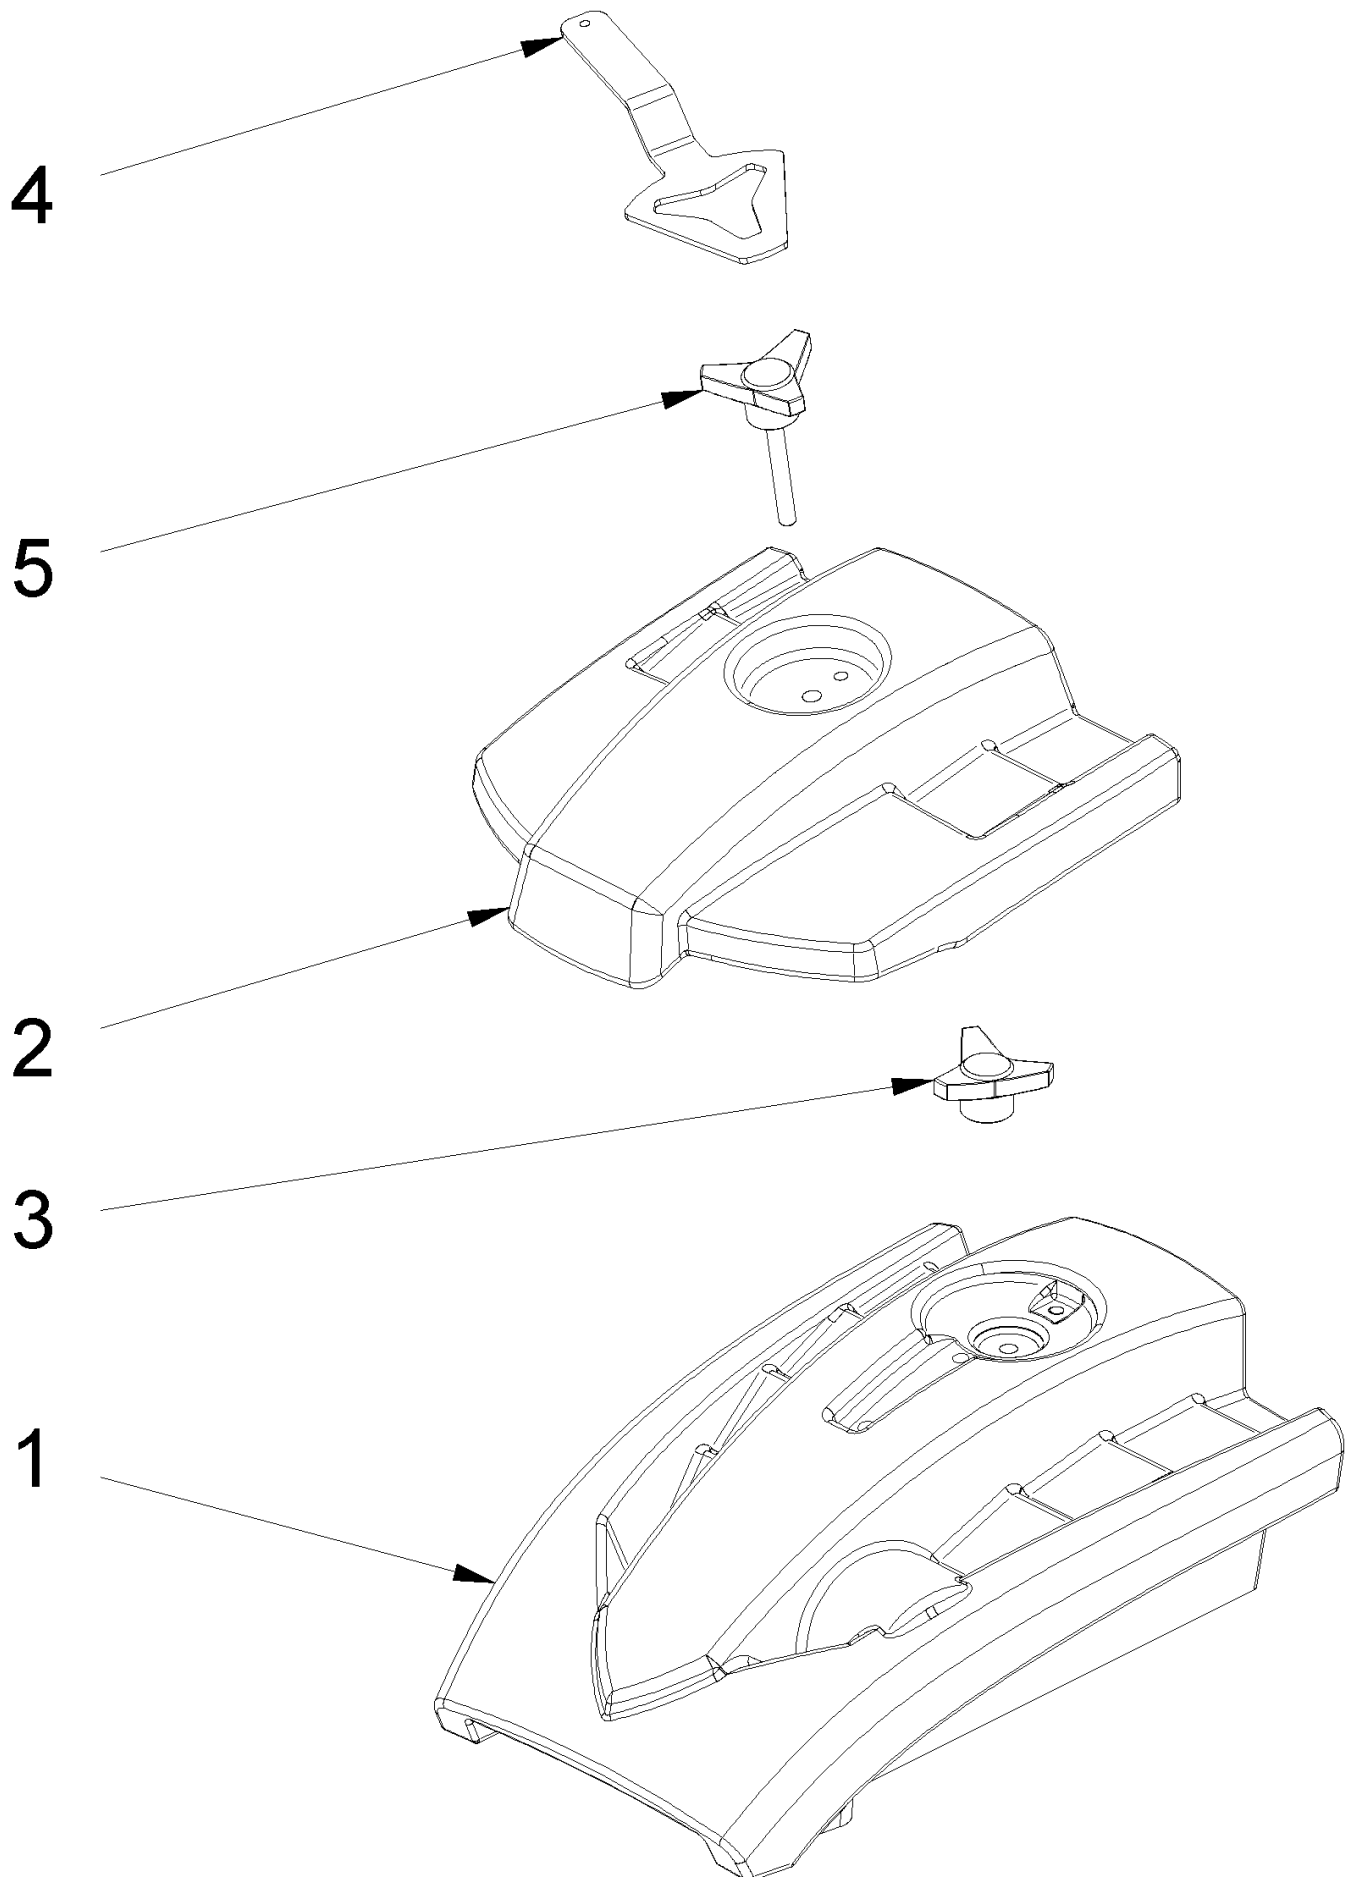

12 Weight

---

12 Weight

Item no.	Article no.	Description	Quantity
1	038534	Cover Turbo2 SEE 171760	1
1	052677	Cover Turbo2 red	1
1	072285	Cover Turbo2 anthracite ZEP	1
2	038535	Additional weight, 30 kg, cpl.Turbo2	1
2	052678	Additional weight Turbo2 red	1
2	072286	Additional weight Turbo2 red ZEP	1
3	039189	Three-star grip nut D80 x M10	1
4	042645	Three-star seized key	1
5	039234	Three-star grip screw cpl.M10x80	1