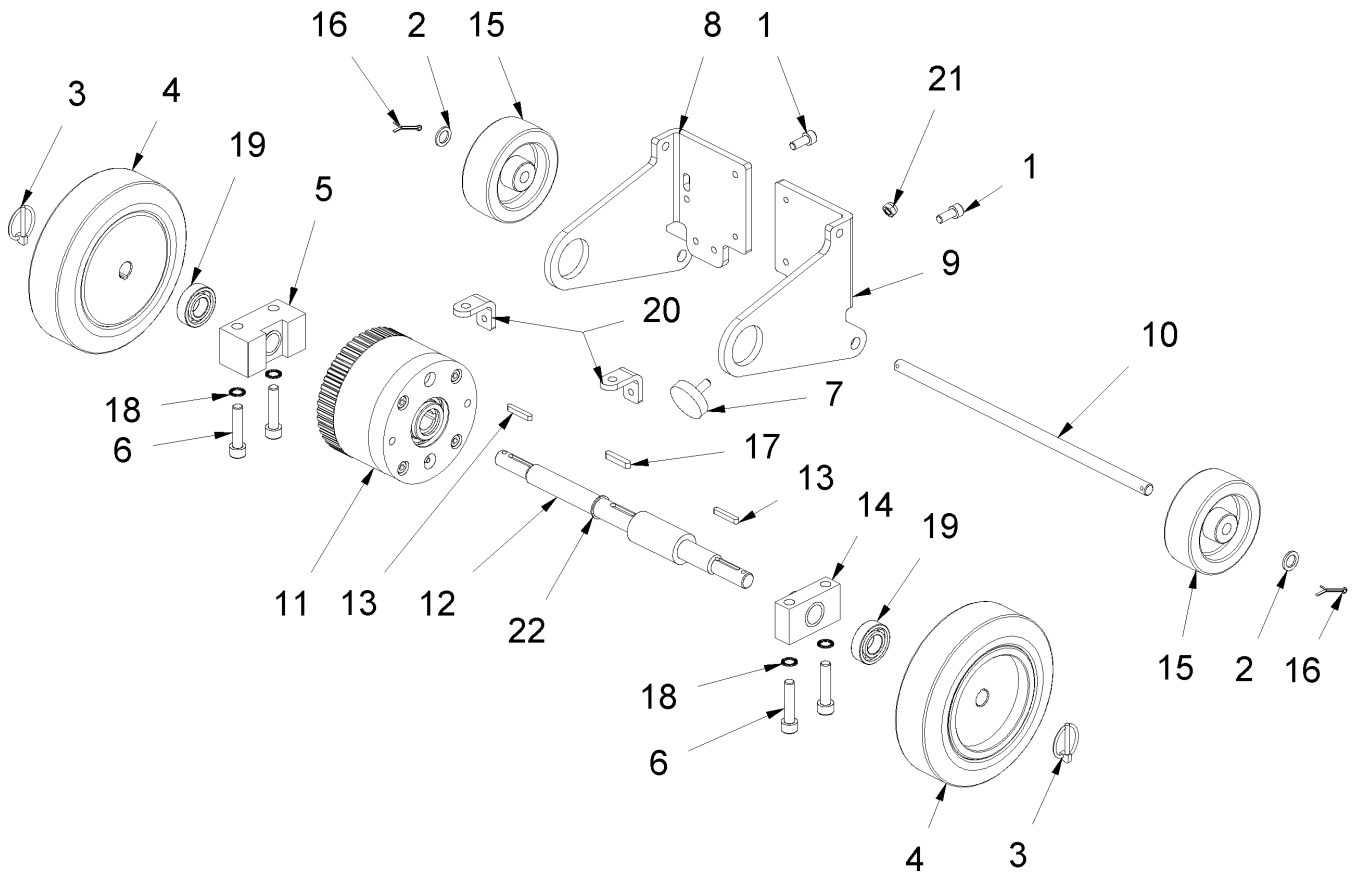

8 PB-Drive Shaft

8 PB-Drive Shaft

Item no.	Article no.	Description	Quantity
1	083960	Cylinder head bolt M8x20 10.9 DIN 912	2
2	014833	Washer 13 DIN 433	2
3	014888	Wheel pin 4,2mm galv.	2
4	015135	Driving Wheel B16	2
5	021505	Gear mounting right	1
6	014741	Cylinder head screw M10x45 DIN 912	4
7	032752	Rubber metal buffer 40x10-M8x23 Typ D	1
8	032743	Taking off angle right Extro	1
9	032741	Taking off angle left Extro	1
10	032747	Transport axle Extro-Str	1
11	015140	Gear block Turbo'48/ Super '30	1
12	015142	Drive Shaft Axle Turbo-Stripper	1
13	014902	Nut key 5x5x32 DIN 6885 A	2
14	015036	Mounting block / axle left Turbo/Sup.	1
15	033399	Escapement wheel Extro-Str./VarioSilent	2
16	014886	split pin 3,2x32 DIN 94	2
17	014904	Nut key 6x6x32 DIN 6885 A	1
18	014861	Washer M10	4
19	014703	Ball-bearing 6004	2
20	032746	Bracket Extro-Str.	2
21	014816	Hexagon nut M8 DIN 985	1
22	014845	Compact ring KE 310	1