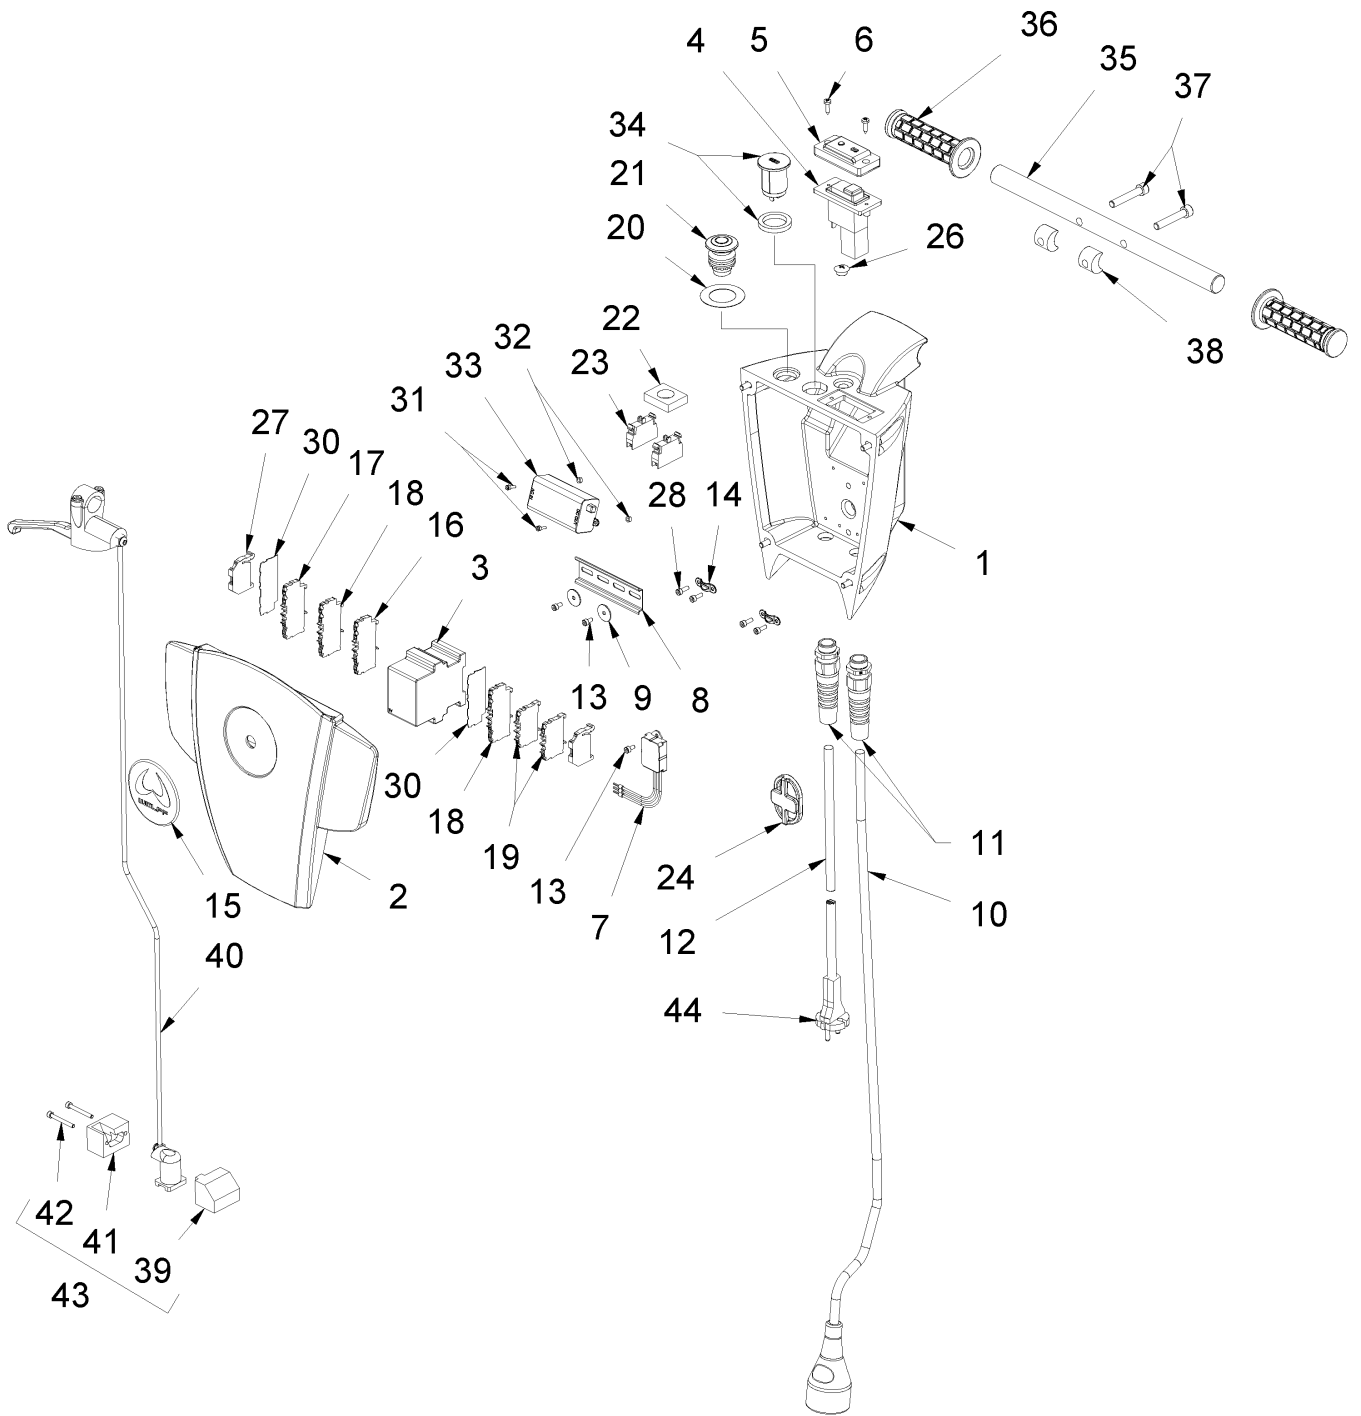

9 Cockpit

9 Cockpit

Item no.	Article no.	Description	Quantity
1	070000	switch housing C-Stiel wolffgreen	1
1	069778	switch housing C-Stiel red	1
2	070308	Cover MO C-handle green	1
2	074999	Cover MO C-handle yellow	1
3	021327	Contacteur 230V / 20A	1
3	017439	Contacteur 100 / 115 V	1
4	051709	ETA protective switch 230V SEE 164756	1
4	051710	ETA protective switch 120V SEE 164758	1
5	051722	Cap for ETA switch	1
6	051914	EJOT Screw Torx 4x16	2
7	076541	Current limiter 230V, 3wire GEFI replacem.	1
8	068023	Top hat rail 100 mm	1
9	040503	Washer 4,3x20x1,25 n.DIN 522	2
10	051918	El.cord 3G2,5x0,7m black w.clutch	1
11	039190	Screw connection w.bending prot.M20x1,5	2
12	071591	El.cord 3G2,5²X0,36M black Schukost	1
12	014971	el.cord 3G1,5x10m black without plug	1
12	051437	El.cord 3G2,5x10m black without plug	1
12	070676	El.cord 3G2,5x0,36m black without plug USA	1
13	018280	Cylinder head screw M4x8 DIN 912	3
14	015211	Cable clamp Motor Duro 2.0	2
15	118141	Label Wolff 3D d80mm	1
16	068024	Top hat rail through clamp grey 4x	1
17	068027	Top hat rail protection clamp GR-GE 4x	1
18	068025	Top hat rail through clamp blue 4x	2
19	068026	Top hat rail through clamp grey 2x	2
20	136966	Label emergency C-Stiel	1
21	052443	Safety switch	1
22	017503	Adapter attachment	1
23	017507	Contact element open NC	2
24	067749	cable retention	1
25	014730	Cylinder head screw M 6x20 DIN 912	4
26	071290	Catch screw M12x1.5	2
27	071895	Top hat rail unclamp 6mm	2