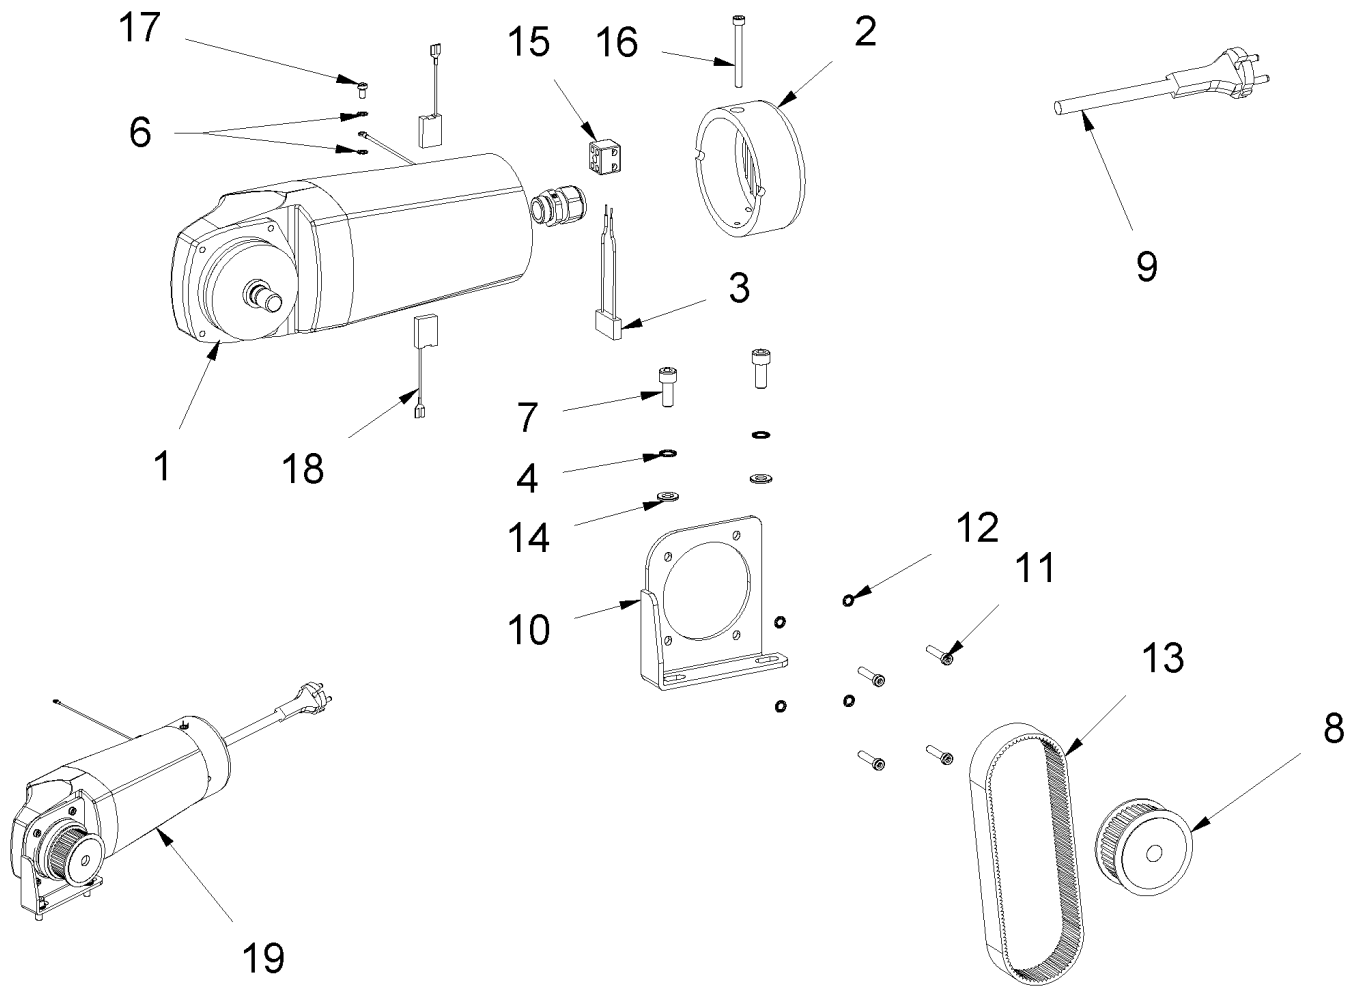

2 Motor

2 Motor

Item no.	Article no.	Description	Quantity
1	015146	Motor 230 V Bosch Super '56	1
2	015130	Motor cover, new Turbo	1
3	175868	Suppression module Snubber 230V/115V	1
4	014860	Schnorr Washer M8	2
5	051948	Cable gland M20x1.5	1
6	017663	Tooth lock washer 4.3 Form A DIN 6797	2
7	014736	Cylinder head screw M8x30 DIN 912	2
8	015129	Toothed belt disk ZZ20 Turbo	1
9	051919	El.cord 3G2,5²X0,32M black Schukost	1
10	016860	Motor plate universal Turbo	1
11	014721	Cylinder head screw M5x25 DIN 6912	4
12	014858	Schnorr washer M5	4
13	014937	Toothed belt 187 L 100	1
14	014828	Washer M8 DIN 125 A	2
15	056685	Ceramik-terminal	1
16	014724	Cylinder head screw M5x90 DIN912	1
17	017473	Cylinder head screw M4x8 DIN 84 brass	1
18	015152	Carbon brush (230V/115V Turbo/Super 1 PA	1
19	050945	Motor cpl. 230 V Turbo2	1