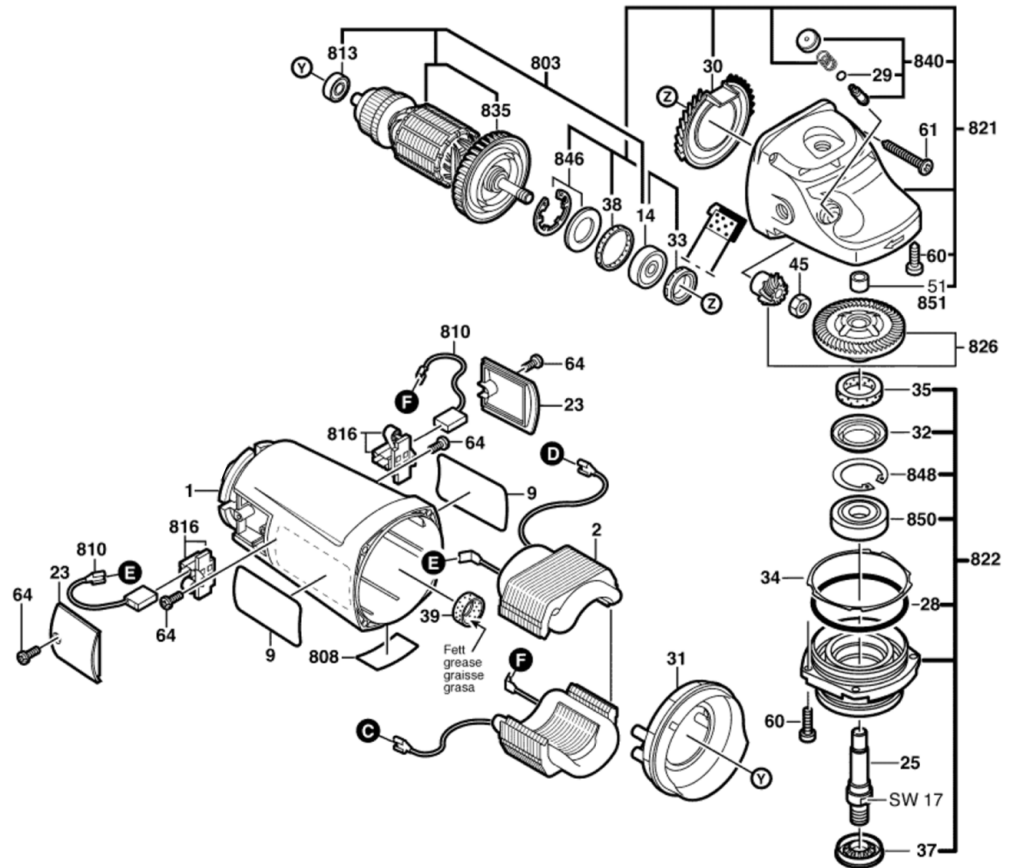

1 Motor 230 V Bosch Super '56

1 Motor 230 V Bosch Super '56

Item no.	Article no.	Description	Quantity
1	070728	Motor housing f.motor Bosch 2600W	1
2	017441	Pole piece 230V 2600W Bosch	1
14	075505	Ball bearing f.BoschMotorGWS26-230	1
23	019482	Carbon brush cap	2
25	036803	Spindle	1
28	081792	O-Ring Ø79x1,8 mm	1
29	078700	Sealing ring f.Motor GSW26	1
30		Air Distributor	1
31	079226	Air ring stirring unit f.MotorBosch2600W	1
32	173681	Retaining snap ring	1
33	039983	Oil seal washer f. Turbo/Super Motor	1
34	071400	Washer Turbo Engine Bosch	1
35		Felt Washer	1
38	078303	Rubber ring f.Motor GSW26	1
39	078702	Rubber ring f.Motor GSW26	1
45	088399	Hexagon nut Bosch M10, SW14	1
51	054436	friction bearing	1
60		Thread-forming tap. Screw	4
61		Tapping Screw	4
64		Self-Cutting Screw	4
103		Cable routing	1
803	017443	Armature 230V	1
808		Nameplate	1
810	015152	Carbon brush (230V/115V Turbo/Super 1 PA	1
813	078448	Ball bearing Motor Turbo/Extro	1
816	017444	Carbon brush holder f. Bosch Mot.	2
821	036554	Gear block housing Boschmotor GWS26	1
822	073076	Drive hub plate f.GWS 26-30	1
826	033959	Cone wheel set	1
833	039983	Oil seal washer f. Turbo/Super Motor	1
835		Fan	1
840	036804	Pushbutton	1
846	078747	Supporting washer f.Motor GSW26	1
848		Spring retaining ring	1