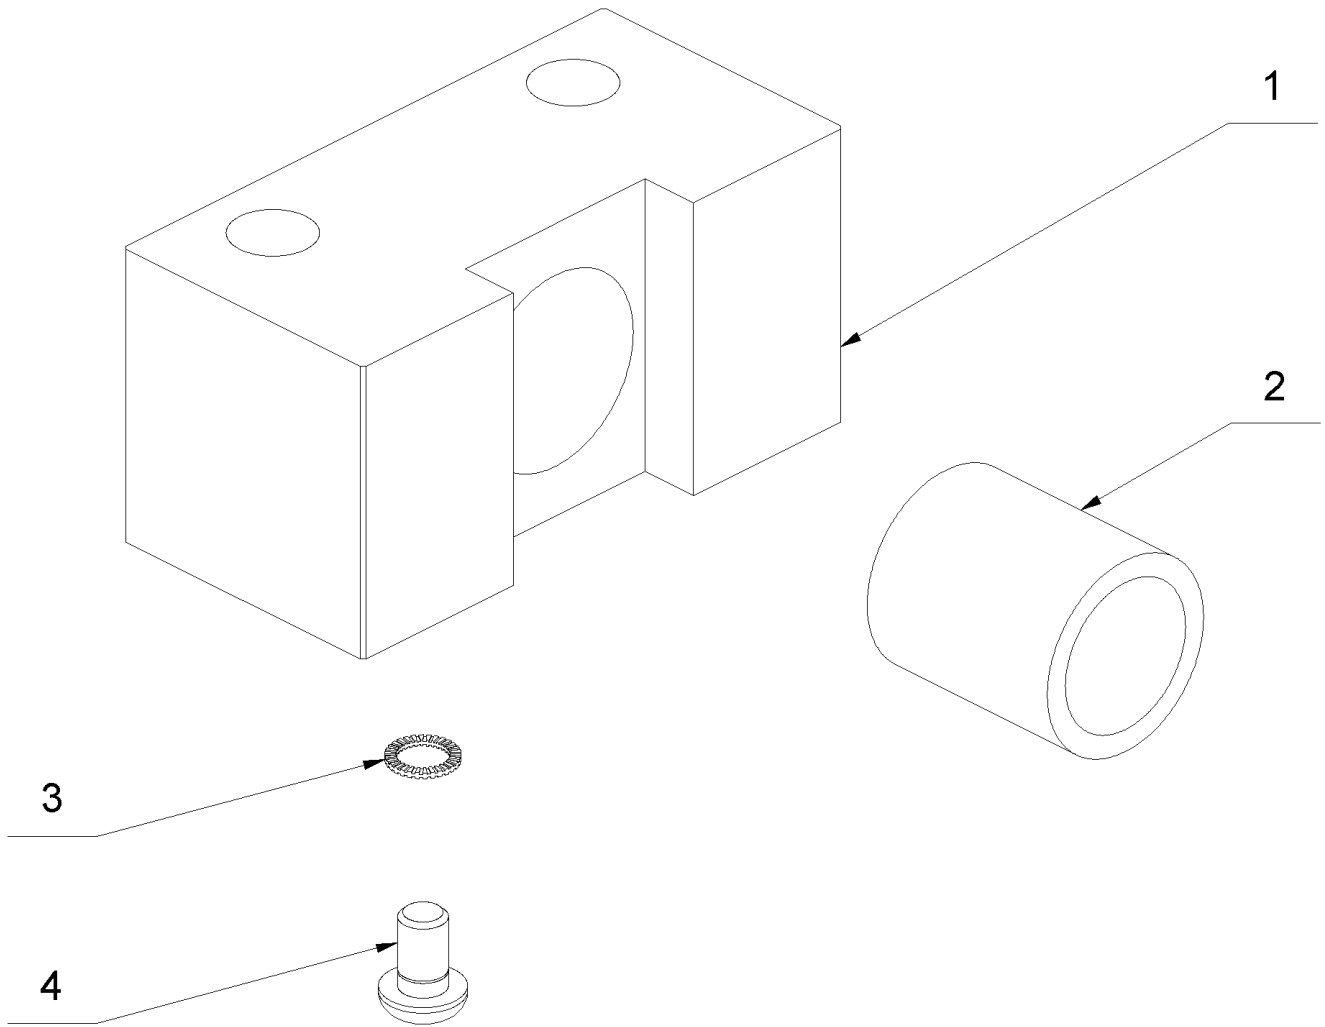

5 Gear mounting right

5 Gear mounting right

Item no.	Article no.	Description	Quantity
1	021505	Gear mounting right	1
2	014910	Bushing 20x26x30	1
3	014859	Schnorr washer M6	1
4	014799	Lens head screw M6x10	1