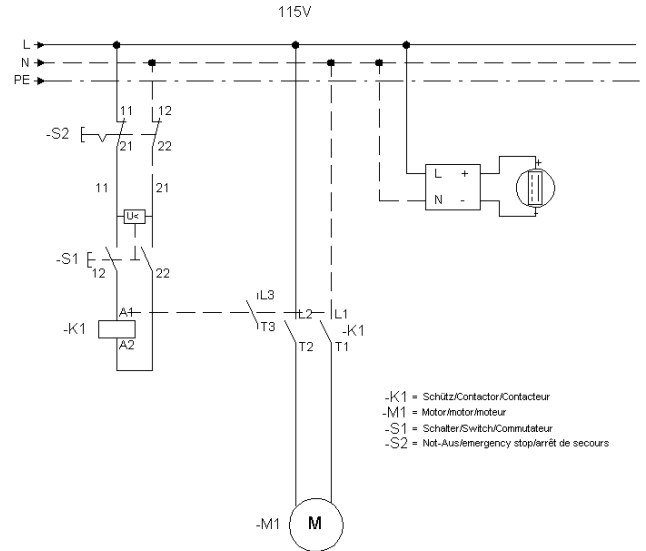

13 Parquet-Set

Item no.	Article no.	Description	Quantity
1	039361	Blade, heavy type, 350 mm	1
2	063753	blade holder parquet deflector Turbo 2	1
3	053415	run protection Turbo2	1
4	083960	Cylinder head bolt M8x20 10.9 DIN 912	2
5	014736	Cylinder head screw M8x30 DIN 912	2
6	014737	Cylinder head screw M8x35 DIN 912	5
7	063752	parquet deflector new Turbo 2	1
8	073389	Blade holder Parquet set	1
9	018737	Washer 8,4x24x2 DIN 9021 galv.	2
10	066929	Safety washer M 8	2
11	014860	Schnorr Washer M8	10
12	013982	Spare blade, 350 x 120 x 1,5 mm	1
13	014735	Cylinder head screw M8x25 DIN 912	5
14	063754	Parquet deflector set Turbo 2	1
15	039362	Special blade, heavy type, 350 mm	1

15 Circuit diagram