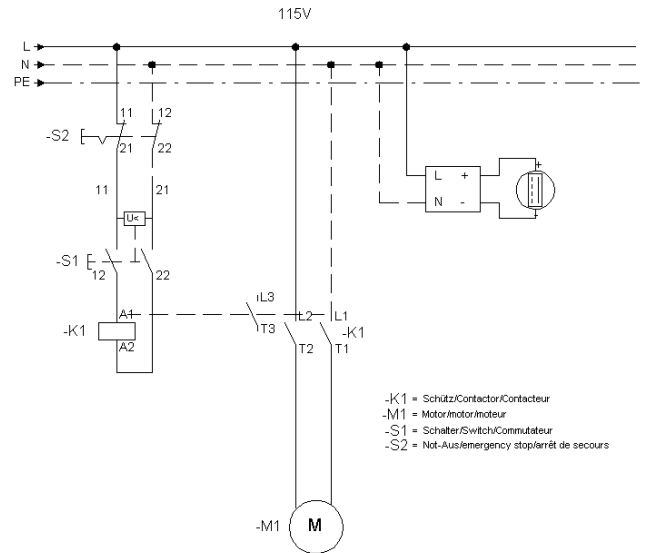

13 Parquet-Set

Item no.	Article no.	Description	Quantity
1	039361	Blade, heavy type, 350 mm	1
2	063753	blade holder parquet deflector Turbo 2	1
3	053415	run protection Turbo2	1
4	083960	Cylinder head bolt M8x20 10.9 DIN 912	2
5	014736	Cylinder head screw M8x30 DIN 912	2
6	014737	Cylinder head screw M8x35 DIN 912	5
7	063752	parquet deflector new Turbo 2	1
8	073389	Blade holder Parquet set	1
9	018737	Washer 8,4x24x2 DIN 9021 galv.	2
10	066929	Safety washer M 8	2
11	014860	Schnorr Washer M8	10
12	013982	Spare blade, 350 x 120 x 1,5 mm	1
13	014735	Cylinder head screw M8x25 DIN 912	5
14	063754	Parquet deflector set Turbo 2	1
15	039362	Special blade, heavy type, 350 mm	1

15 Circuit diagram