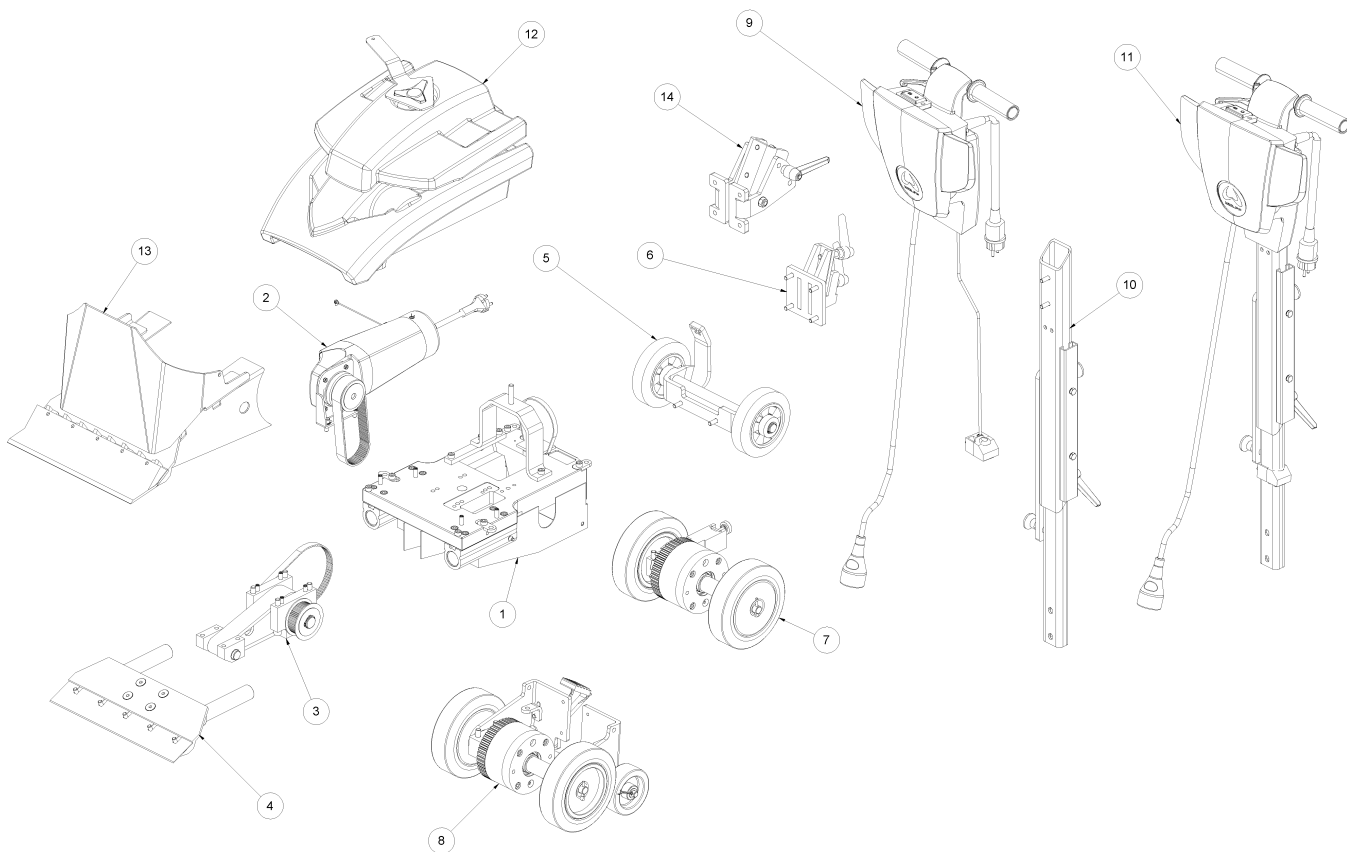

3 Turbo2 EU (0680/2008-1834/2014)

3 Turbo2 EU (0680/2008-1834/2014)

Item no.	Article no.	Description
1	03_01_038587	Frame
2	01_02_050946	Motor
3	01_03_038587	Striking mechanism
4	01_04_038587	Oscillator
5	02_05_038587	Transport Chassis
6	01_06_038587	Bracket
7	01_07_038587	Drive Shaft
8	03_08_038587	PB-Drive Shaft
9	03_09_038587	Cockpit
10	01_10_038587	handle
11	03_11_038562	handle complete
12	01_12_038587	Weight
13	01_13_063754	Parket-Set
14	03_14_042366	Bracket 4 positions
15	03_15_038587	Circuit diagram
16	01_16_048951	Tool kit
17	01_17_038587	Accessories