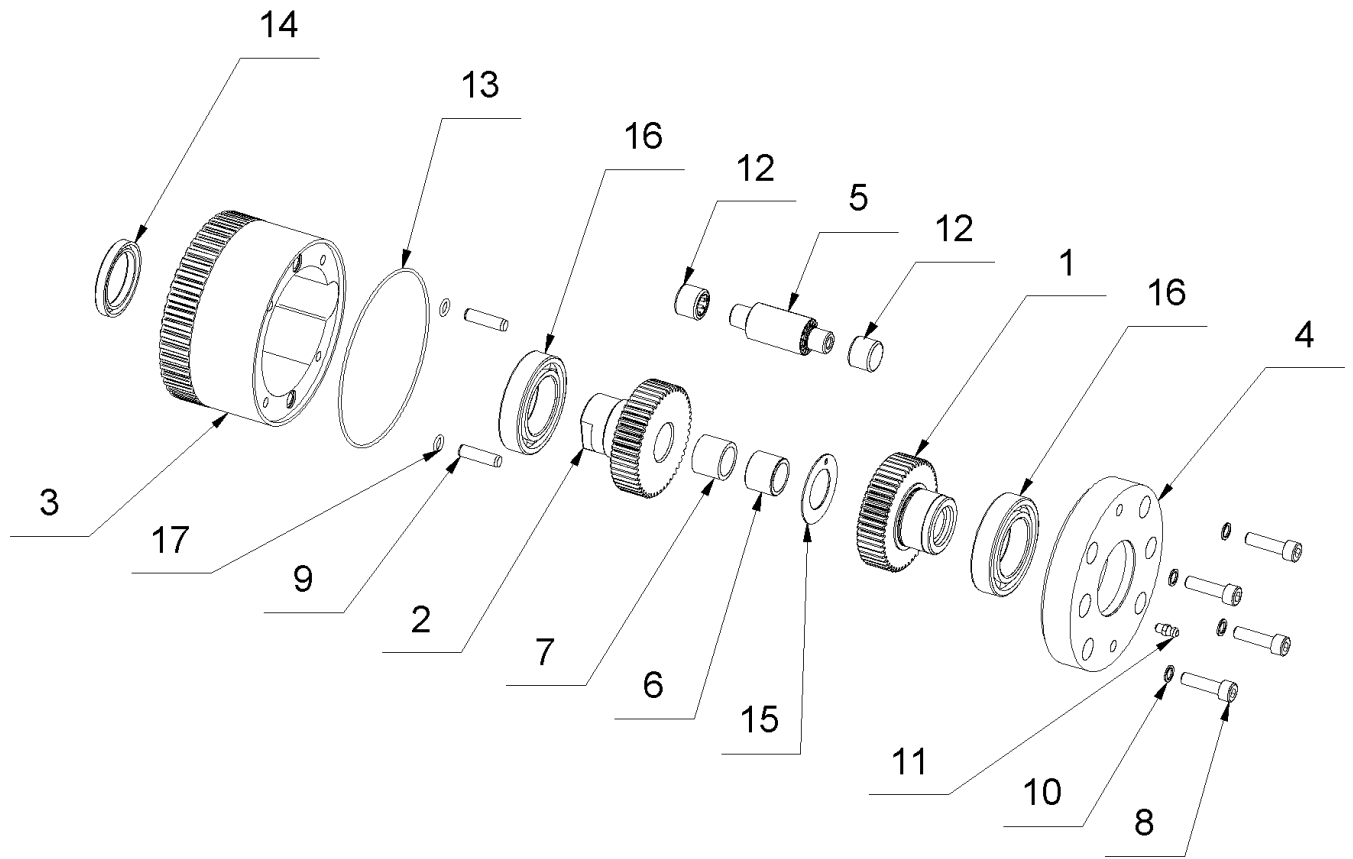

18 Gear block Turbo'48/ Super '30

18 Gear block Turbo'48/ Super '30

Item no.	Article no.	Description	Quantity
1	017852	Pinion Z 50	1
2	017851	Pinion Z 49	1
3	017837	Gear block housing TURBO	1
4	017865	Gear cover TURBO	1
5	015158	Small pinion ZZ14 TURBO	1
6	014909	Bushing 20x26x20	1
7	017953	Bush 20x26x20	1
8	014736	Cylinder head screw M8x30 DIN 912	4
9	016873	Cylindrical pin 8x30 DIN 7979	2
10	014911	Sealing Ring Cu 8x11.5x1 DIN 7603	4
11	014914	Lubricating nippel H1 M6	1
12	014865	Needle bearing BK 1516 A	2
13	017712	sealing ring 120x2 f.Turbo gearing	1
14	015159	Oil seal ring 38x52x7 WA	1
15	015160	Support washer	1
16	014706	Ball-bearing 6008 2RS1 C3	2
17	063181	O-Ring 8x2	2