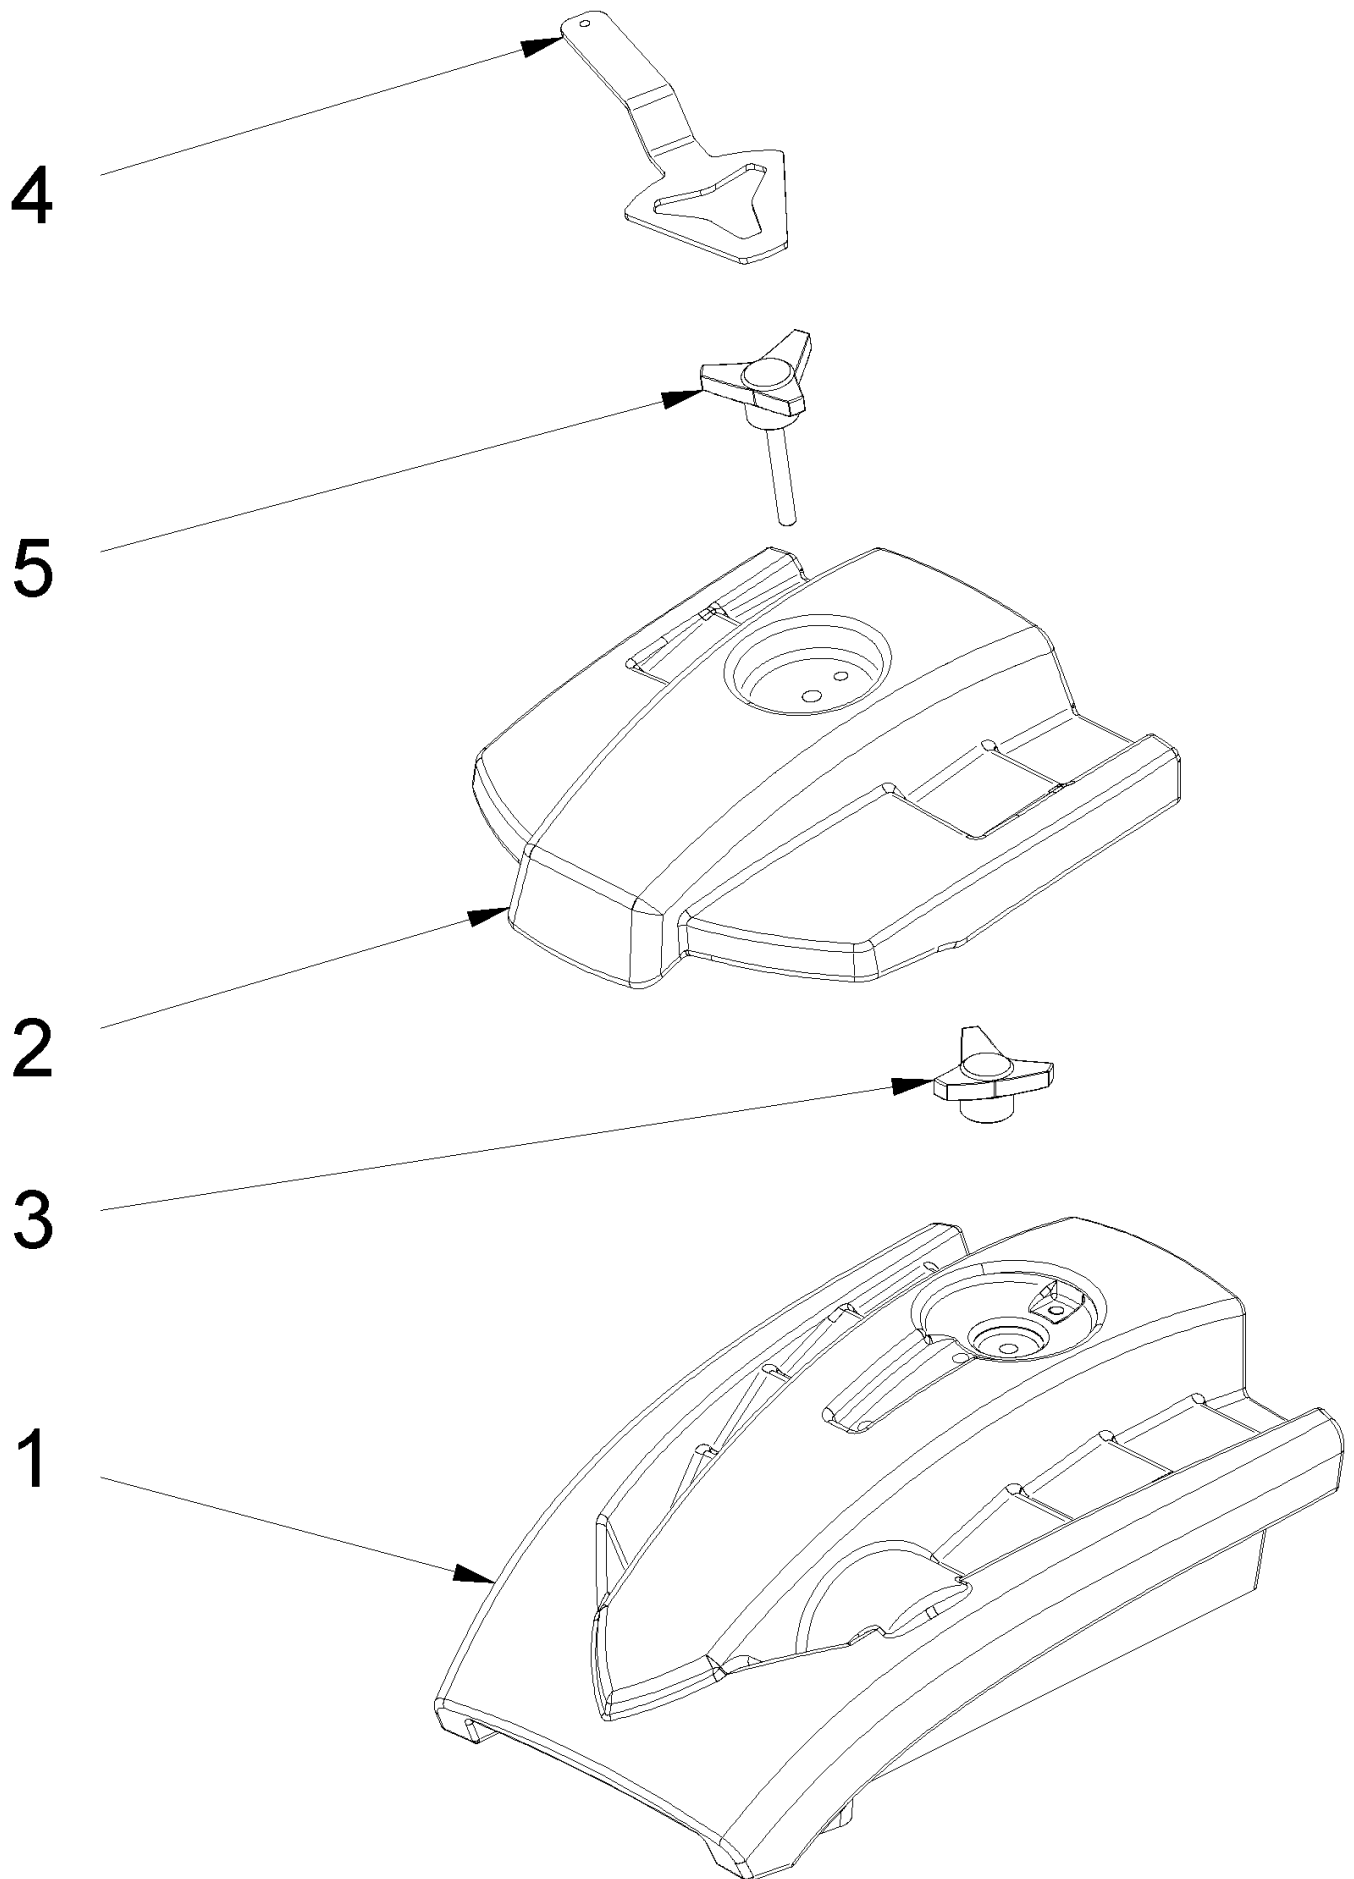

12 Weight

---

12 Weight

Item no.	Article no.	Description	Quantity
1	082659	Cover Turbo - with cone	1
1			1
1			1
2	038535	Additional weight, 30 kg, cpl.Turbo2	1
2	052678	Additional weight Turbo2 red	1
2	072286	Additional weight Turbo2 red ZEP	1
3	039189	Three-star grip nut D80 x M10	1
4	042645	Three-star seized key	1
5	039234	Three-star grip screw cpl.M10x80	1