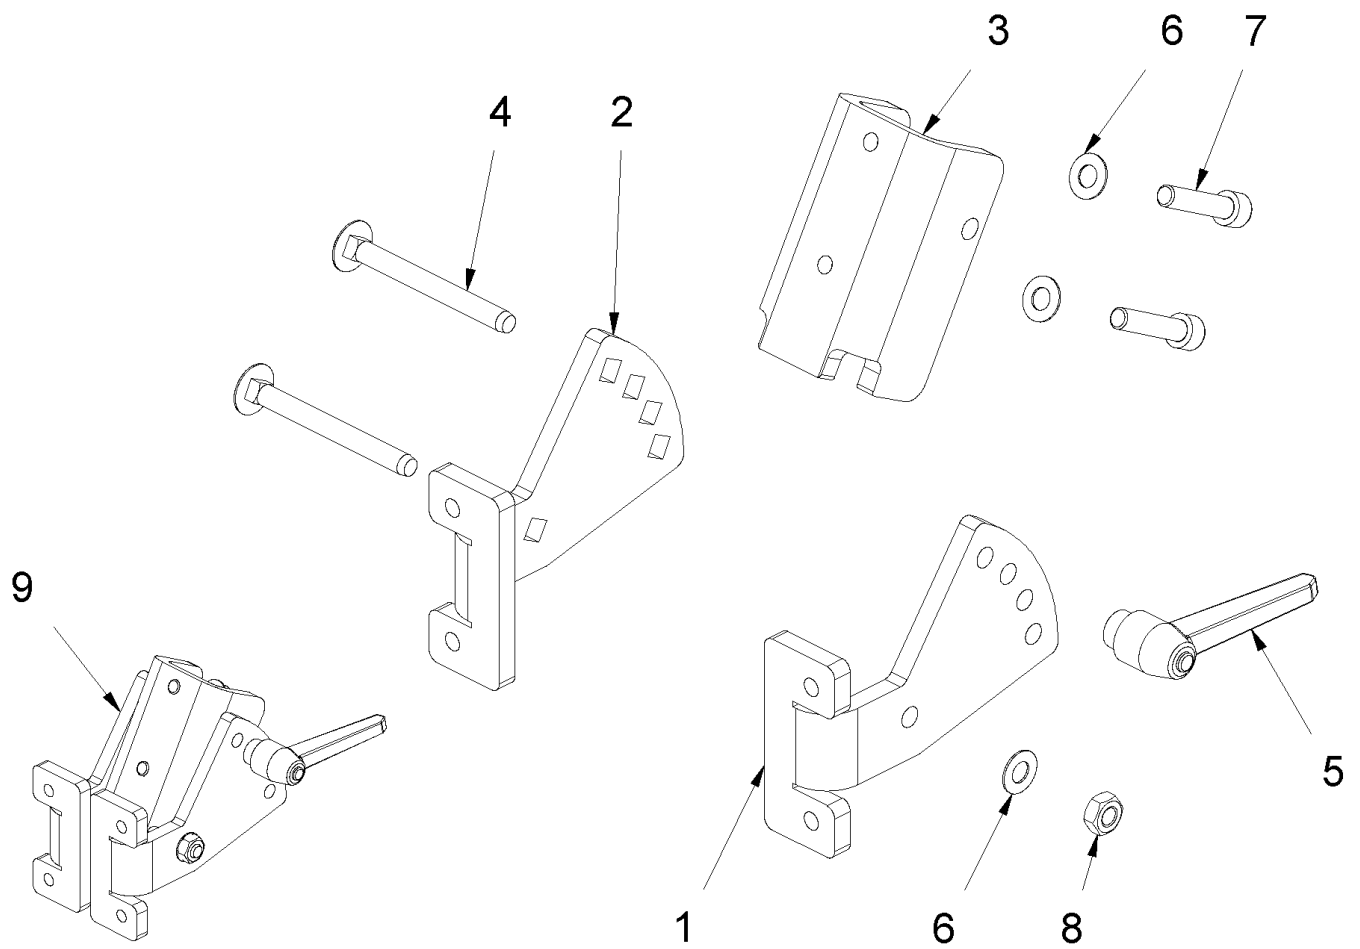

14 Bracket 4 positions

14 Bracket 4 positions

Item no.	Article no.	Description	Quantity
1	065606	Handle mounting left Turbo2	1
2	065607	Handle mounting right Turbo2	1
3	042367	Admission handle mounting 4fach Turbo 2	1
4	066077	Fat round screw M10x105 ähnlich DIN603	2
5	042473	Clamping lever GN300-78-M10-SW	1
6	014844	Spring washer B M10 DIN 137	3
7	014741	Cylinder head screw M10x45 DIN 912	2
8	014817	Hexagon nut M10 DIN 985	1
9	042366	Handle mounting plate 4fach cpl.Turbo 2	1