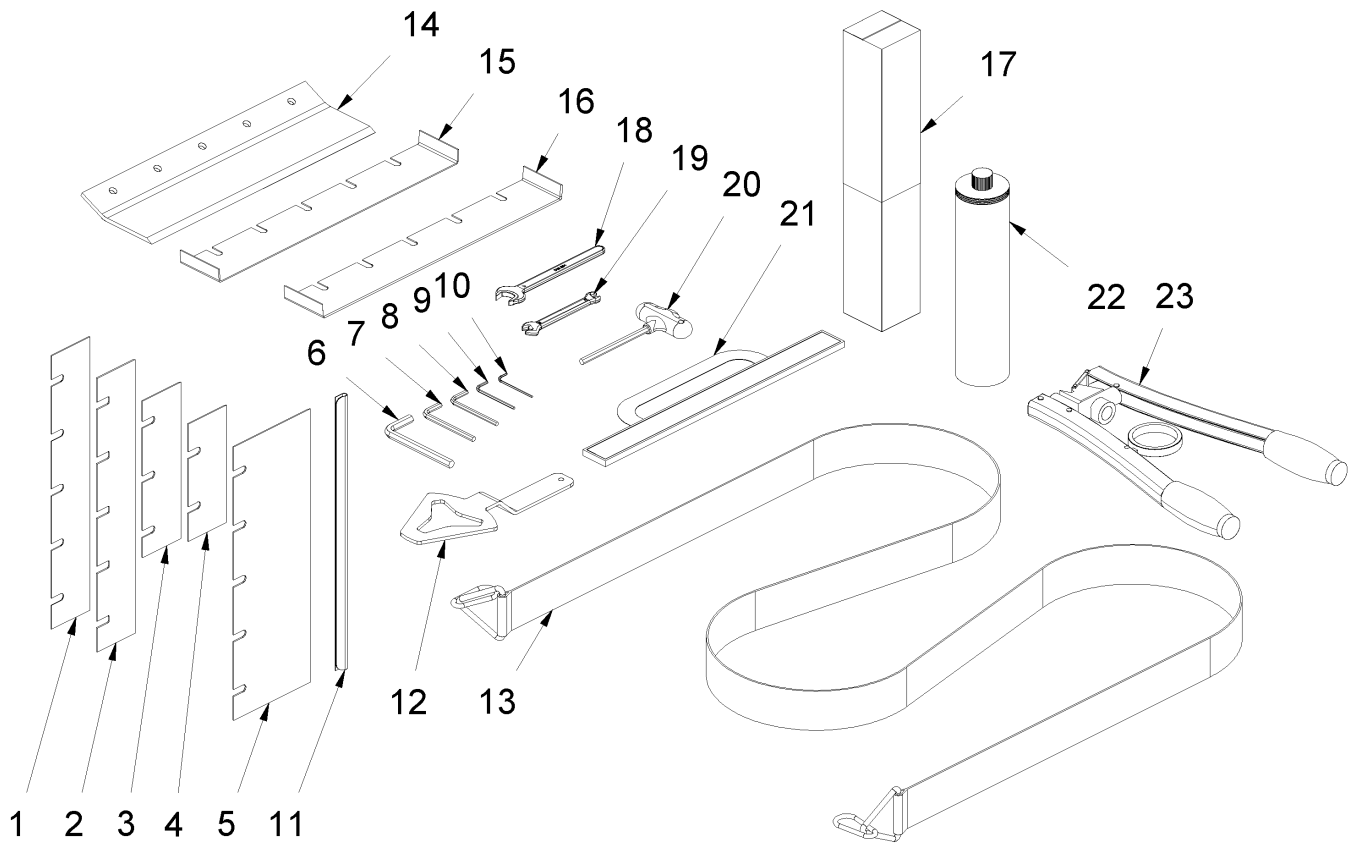

15 Circuit diagram

15 Circuit diagram

16 Tool kit

16 Tool kit

Item no.	Article no.	Description	Quantity
1	013978	Spare blades, 350 x 60 x 1,0 mm, 10 pcs.	1
2	013979	Spare blades, 350 x 60 x 1,5 mm, 10 pcs.	1
3	013980	Spare blades, 200 x 60 x 1,5 mm, 10 pcs.	1
4	013981	Spare blades, 150 x 60 x 1,5 mm, 10 pcs.	1
5	013982	Spare blade, 350 x 120 x 1,5 mm	1
6	014959	Hexagonal screw key SW8 DIN 911	1
7	014956	Hexagonal screw key SW5 DIN 911	1
8	017027	Hexagonal screw key SW4 DIN 911	1
9	014955	Hexagonal screw key SW2.5 DIN 911	1
10	017660	Hexagonal screw key SW2 DIN 911	1
11	017647	Blade protection 350mm	1
12	042645	Three-star seized key	1
13	040603	Carrying belt for tools	1
14	039361	Blade, heavy type, 350 mm	1
15	038933	U-Blade 350mm bottom cutting edge	1
16	013983	U-Blade 350mm top cutting edge	1
17	017666	Sliding sleeve 55x55 Turbo/ Super	1
18	017601	Open-end wrench SW17	1
19	017612	Double fork wrench sw10/13 mm	1
20	019141	T-handle 6-kt SW 6	1
21	033204	Blade protection LederTurbo/Extro/Super	1
22	087733	Lagermeister WHS 2002 500g SR-cartridge	1
23	087466	Two-hand grease gun SEE 176568	1