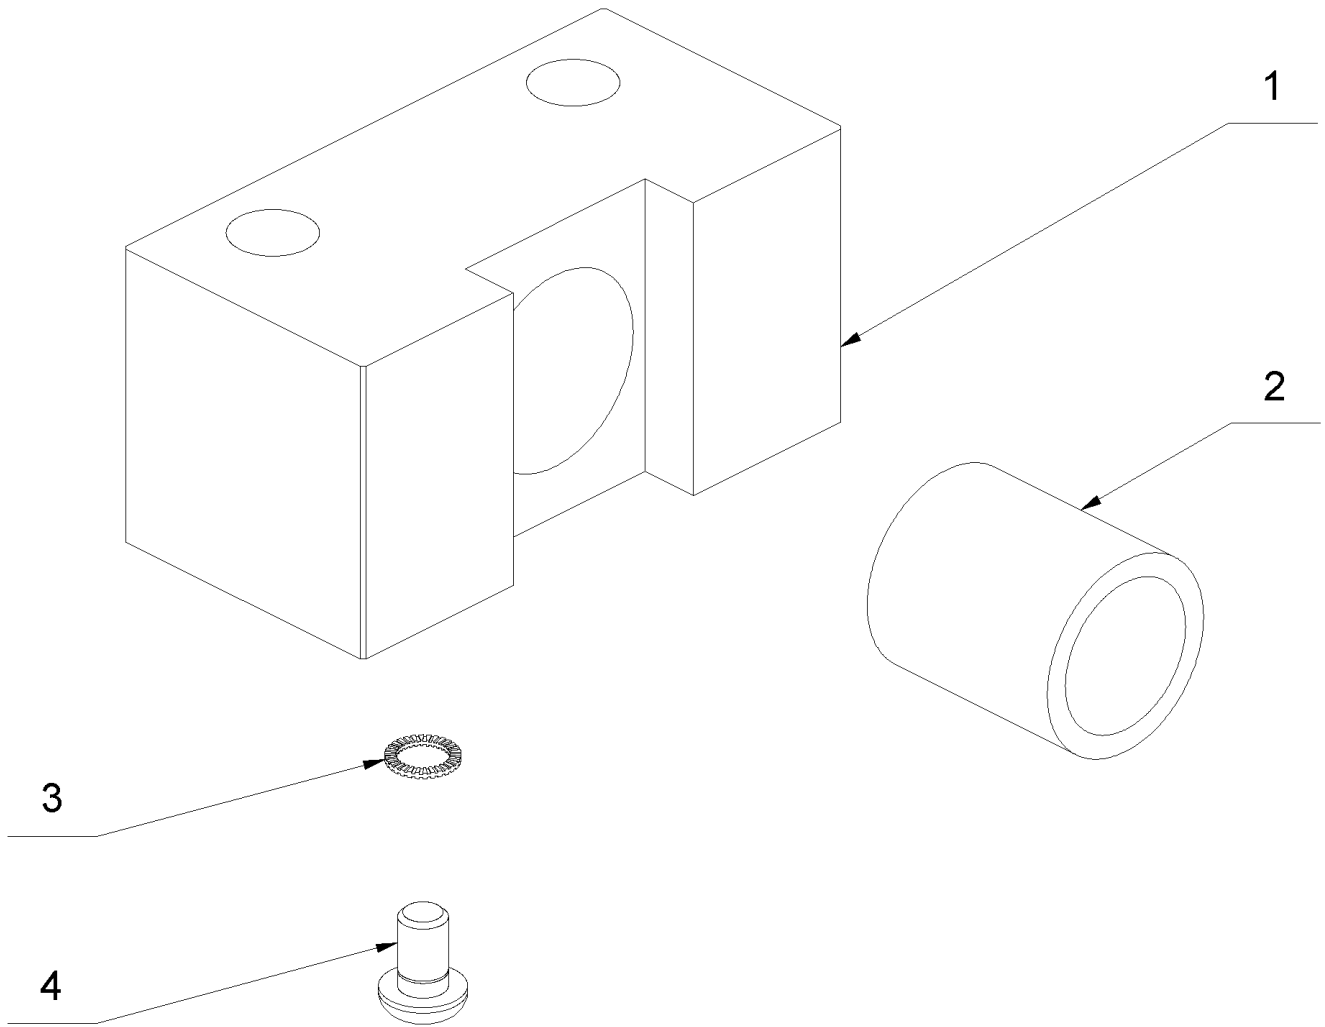

5 Gear mounting right

---

5 Gear mounting right

Item no.	Article no.	Description	Quantity
1	021505	Gear mounting right	1
2	014910	Bushing 20x26x30	1
3	014859	Schnorr washer M6	1
4	014799	Lens head screw M6x10	1