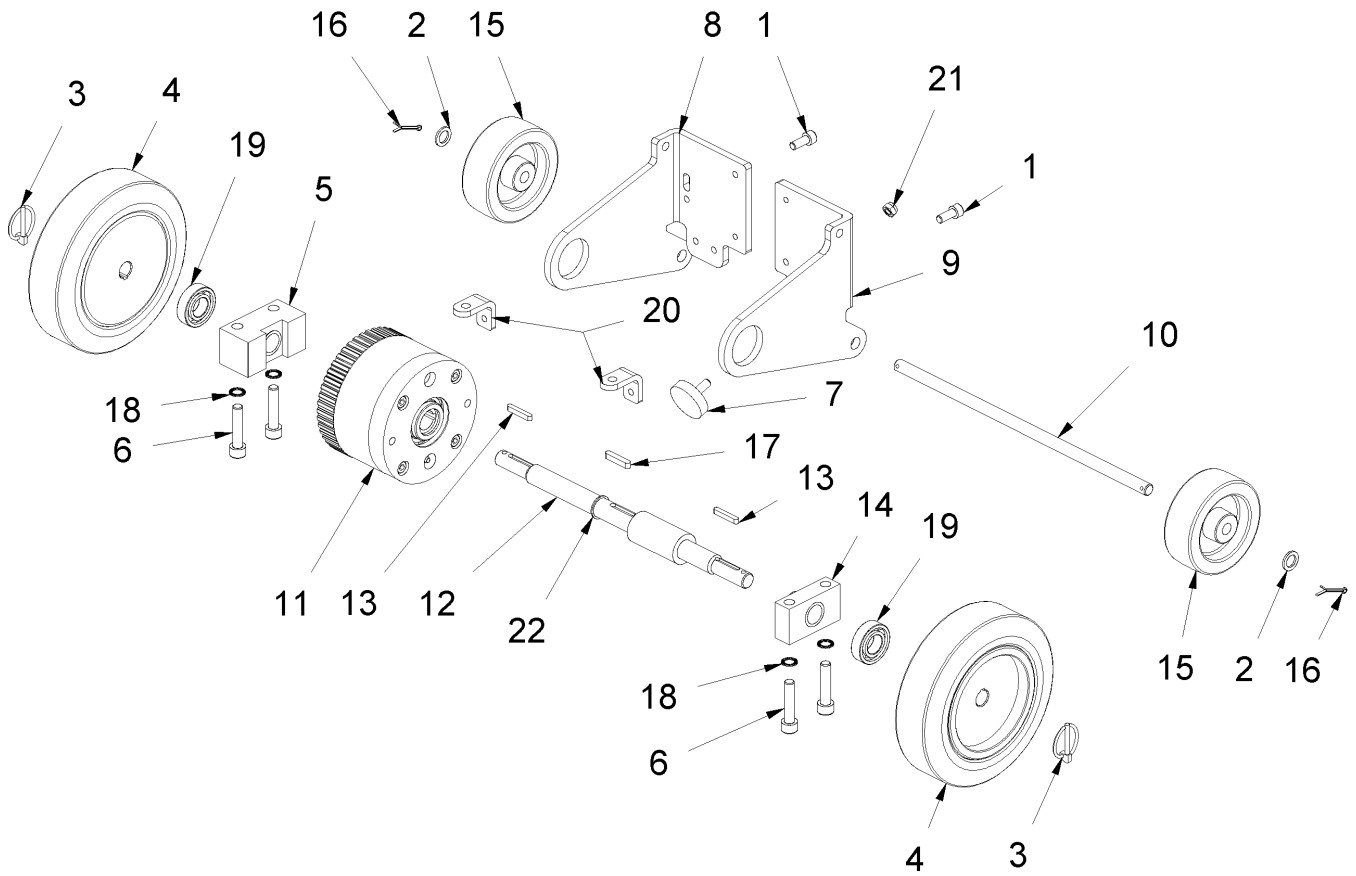

8 PB-Drive Shaft

8 PB-Drive Shaft

Item no.	Article no.	Description	Quantity
1	083960	Cylinder head bolt M8x20 10.9 DIN 912	2
2	014833	Washer 13 DIN 433	2
3	014888	Wheel pin 4,2mm galv.	2
4	015135	Driving Wheel B16	2
5	021505	Gear mounting right	1
6	014741	Cylinder head screw M10x45 DIN 912	4
7	032752	Rubber metal buffer 40x10-M8x23 Typ D	1
8	032743	Taking off angle rightExtro	1
9	032741	Taking off angle left Extro	1
10	032747	Transport axle Extro-Str	1
11	015140	Gear block Turbo'48/ Super '30	1
12	015142	Drive Shaft Axle Turbo-Stripper	1
13	014902	Nut key 5x5x32 DIN 6885 A	2
14	015036	Mounting block / axle left Turbo/Sup.	1
15	033399	Escapement wheel Extro-Str./VarioSilent	2
16	014886	split pin 3,2x32 DIN 94	2
17	014904	Nut key 6x6x32 DIN 6885 A	1
18	014861	Washer M10	4
19	014703	Ball-bearing 6004	2
20	032746	Bracket Extro-Str.	2
21	014816	Hexagon nut M8 DIN 985	1
22	014845	Compact ring KE 310	1