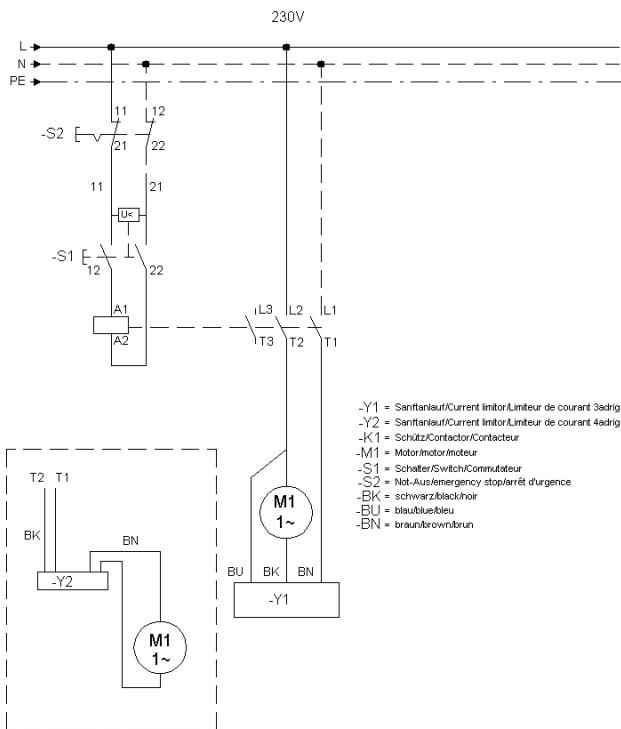

14 Bracket 4 positions

Item no.	Article no.	Description	Quantity
1	065606	Handle mounting left Turbo2	1
2	065607	Handle mounting right Turbo2	1
3	042367	Admission handle mounting 4fach Turbo 2	1
4	066077	Fat round screw M10x105 ähnlich DIN603	2
5	042473	Clamping lever GN300-78-M10-SW	1
6	014844	Spring washer B M10 DIN 137	3
7	014741	Cylinder head screw M10x45 DIN 912	2
8	014817	Hexagon nut M10 DIN 985	1
9	042366	Handle mounting plate 4fach cpl.Turbo 2	1

15 Circuit diagram