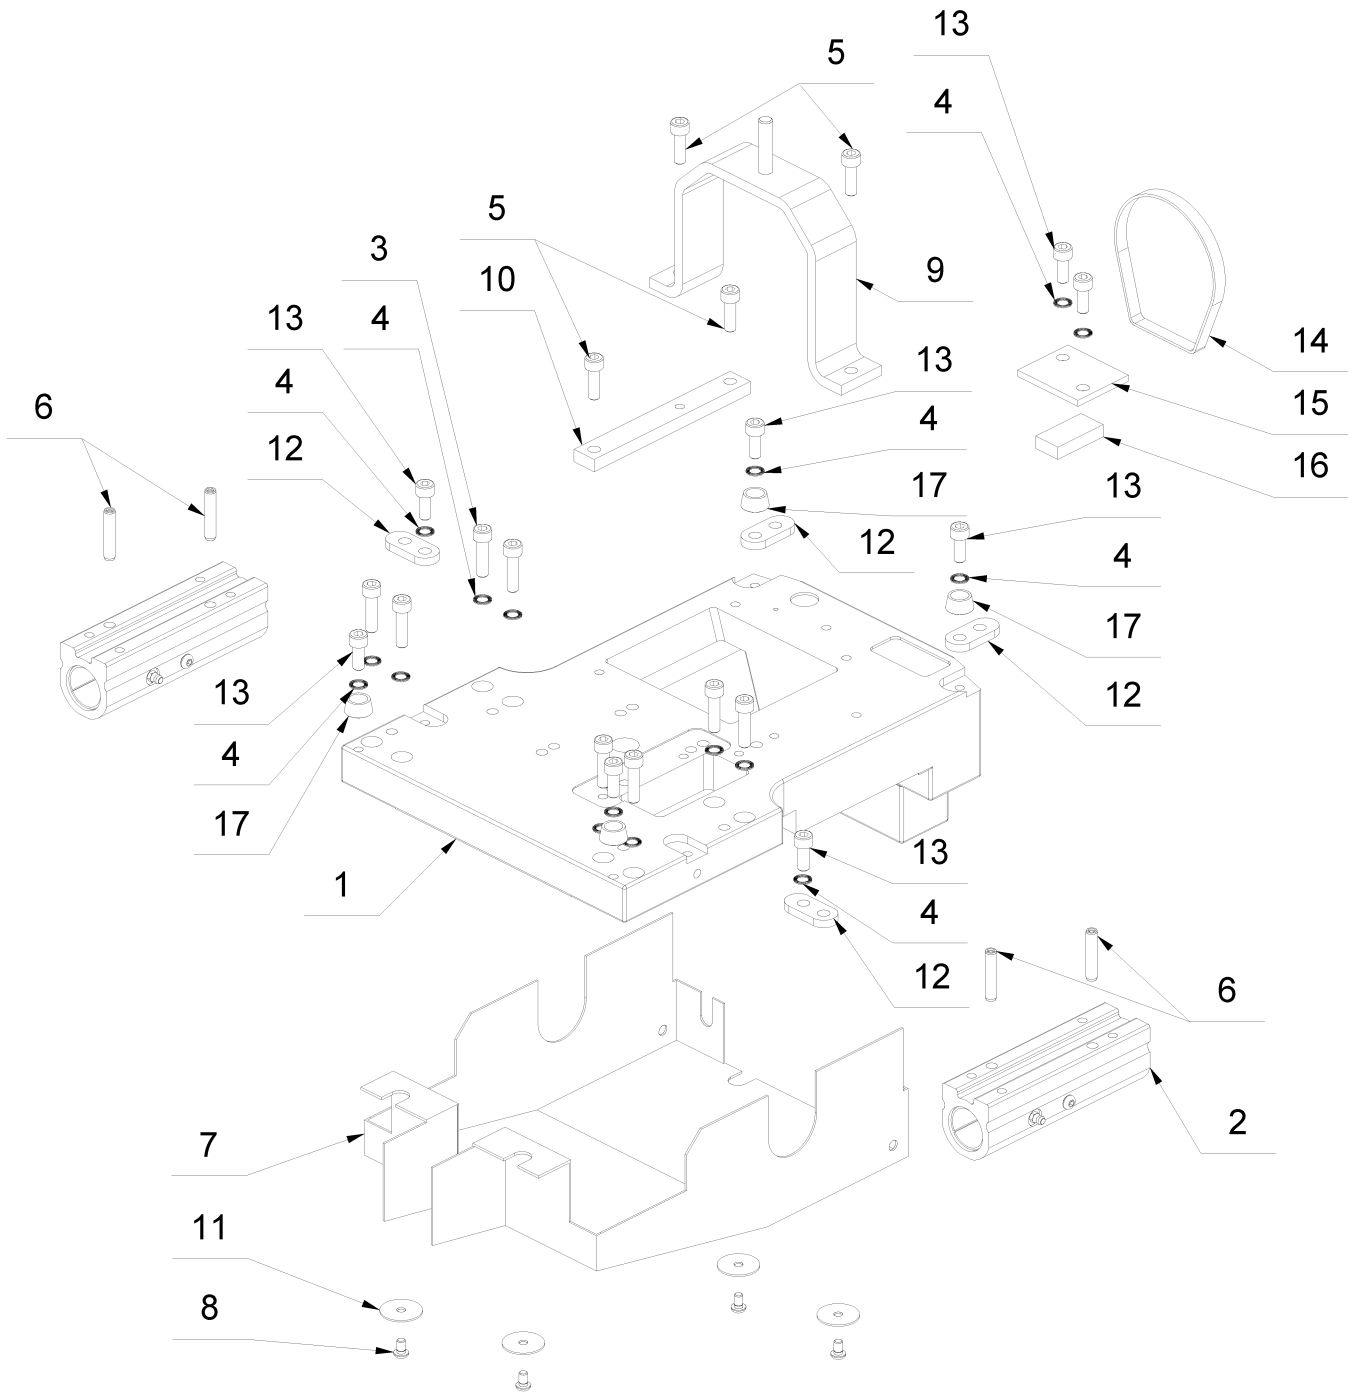

1 Frame

1 Frame

Item no.	Article no.	Description	Quantity
1	015106	Chassis TURBO	1
2	010928	Piston block square cpl. univ. Turbo	2
3	014736	Cylinder head screw M8x30 DIN 912	8
4	014860	Schnorr Washer M8	16
5	014735	Cylinder head screw M8x25 DIN 912	4
6	016873	Cylindrical pin 8x30 DIN 7979	4
7	015154	Cover Turbo	1
8	014799	Lens head screw M6x10	4
9	042741	SG Strap f.cover Turbo2	1
10	038606	Holding device f.shackle Turbo2/Extro2	1
11	014835	Washer 6,4x30x1,25 n.DIN 522	4
12	015107	Bracket Turbo SEE 175341	4
13	083960	Cylinder head bolt M8x20 10.9 DIN 912	8
14	014943	Motor Clamp 110/130	1
15	059467	Fixing plate	1
16	059469	Rubber sleeve	1
17	010583	Cone for hood 20° Turbo2	4