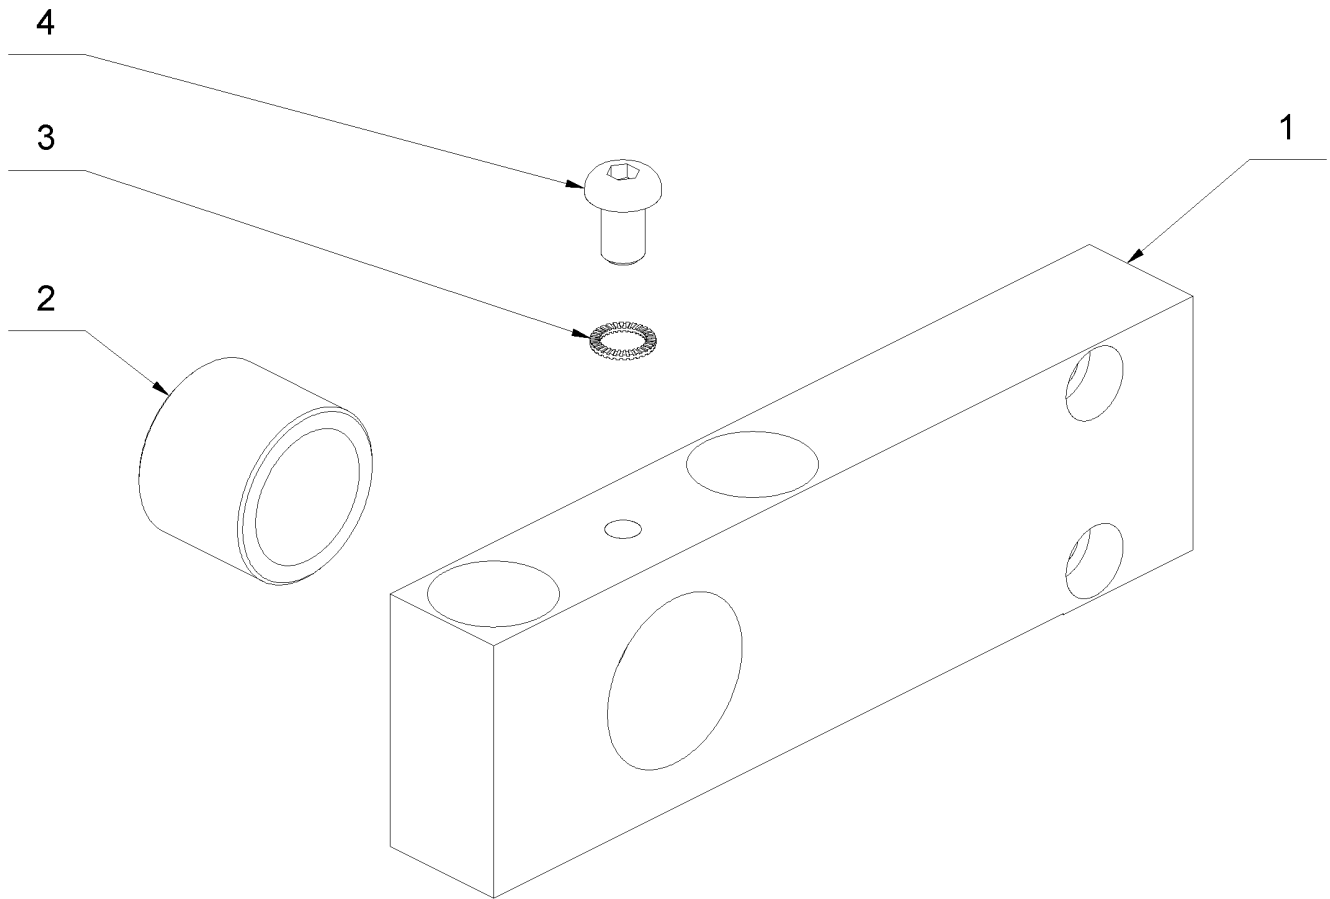

4 Mounting block/ Axle right Turbo

---

4 Mounting block/ Axle right Turbo

Item no.	Article no.	Description	Quantity
1	015033	Mounting block/ Axle right Turbo	1
2	014909	Bushing 20x26x20	1
3	014859	Schnorr washer M6	1
4	014799	Lens head screw M6x10	1