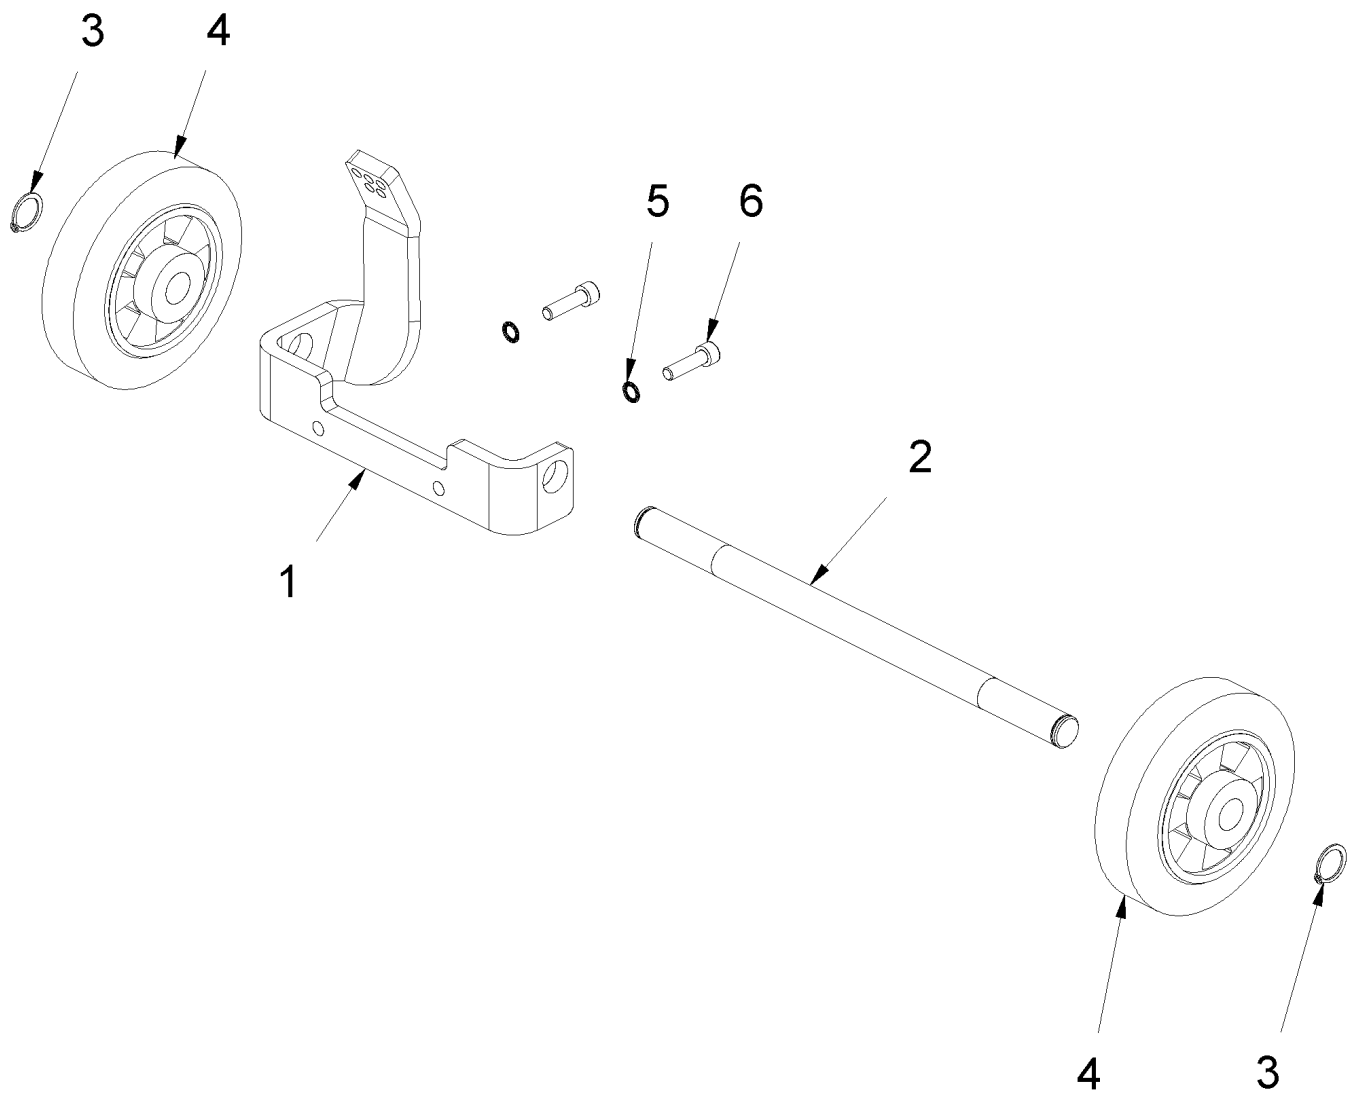

5 Transport Chassis

---

5 Transport Chassis

Item no.	Article no.	Description	Quantity
1	042612	Chassis strap Turbo2	1
2	042739	Axle chassis Turbo2	1
3	014851	Safety washer A20 DIN 471	2
4	041888	Wheel for transport D140 - full rubber	2
5	014860	Schnorr Washer M8	2
6	014736	Cylinder head screw M8x30 DIN 912	2