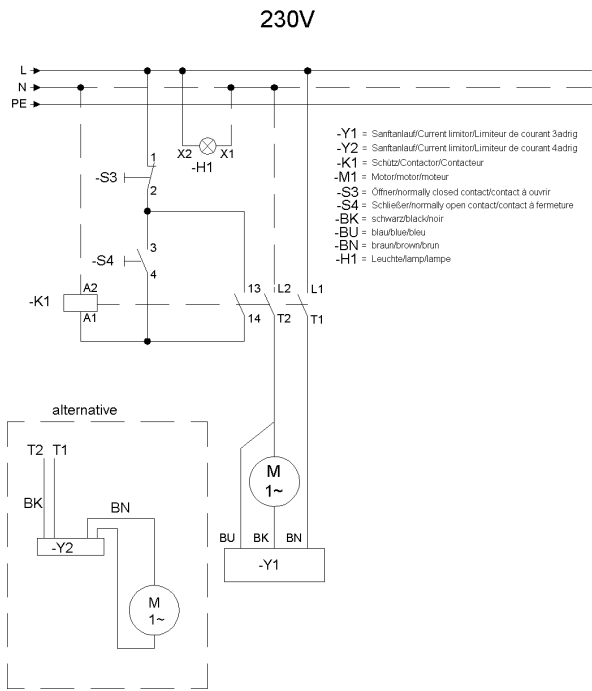

13 Parquet-Set

Item no.	Article no.	Description	Quantity
1	039361	Blade, heavy type, 350 mm	1
2	063753	blade holder parquet deflector Turbo 2	1
3	053415	run protection Turbo2	1
4	083960	Cylinder head bolt M8x20 10.9 DIN 912	2
5	014736	Cylinder head screw M8x30 DIN 912	2
6	014737	Cylinder head screw M8x35 DIN 912	5
7	063752	parquet deflector new Turbo 2	1
8	073389	Blade holder Parquet set	1
9	018737	Washer 8,4x24x2 DIN 9021 galv.	2
10	066929	Safety washer M 8	2
11	014860	Schnorr Washer M8	10
12	013982	Spare blade, 350 x 120 x 1,5 mm	1
13	014735	Cylinder head screw M8x25 DIN 912	5
14	063754	Parquet deflector set Turbo 2	1
15	039362	Special blade, heavy type, 350 mm	1

15 Circuit diagram