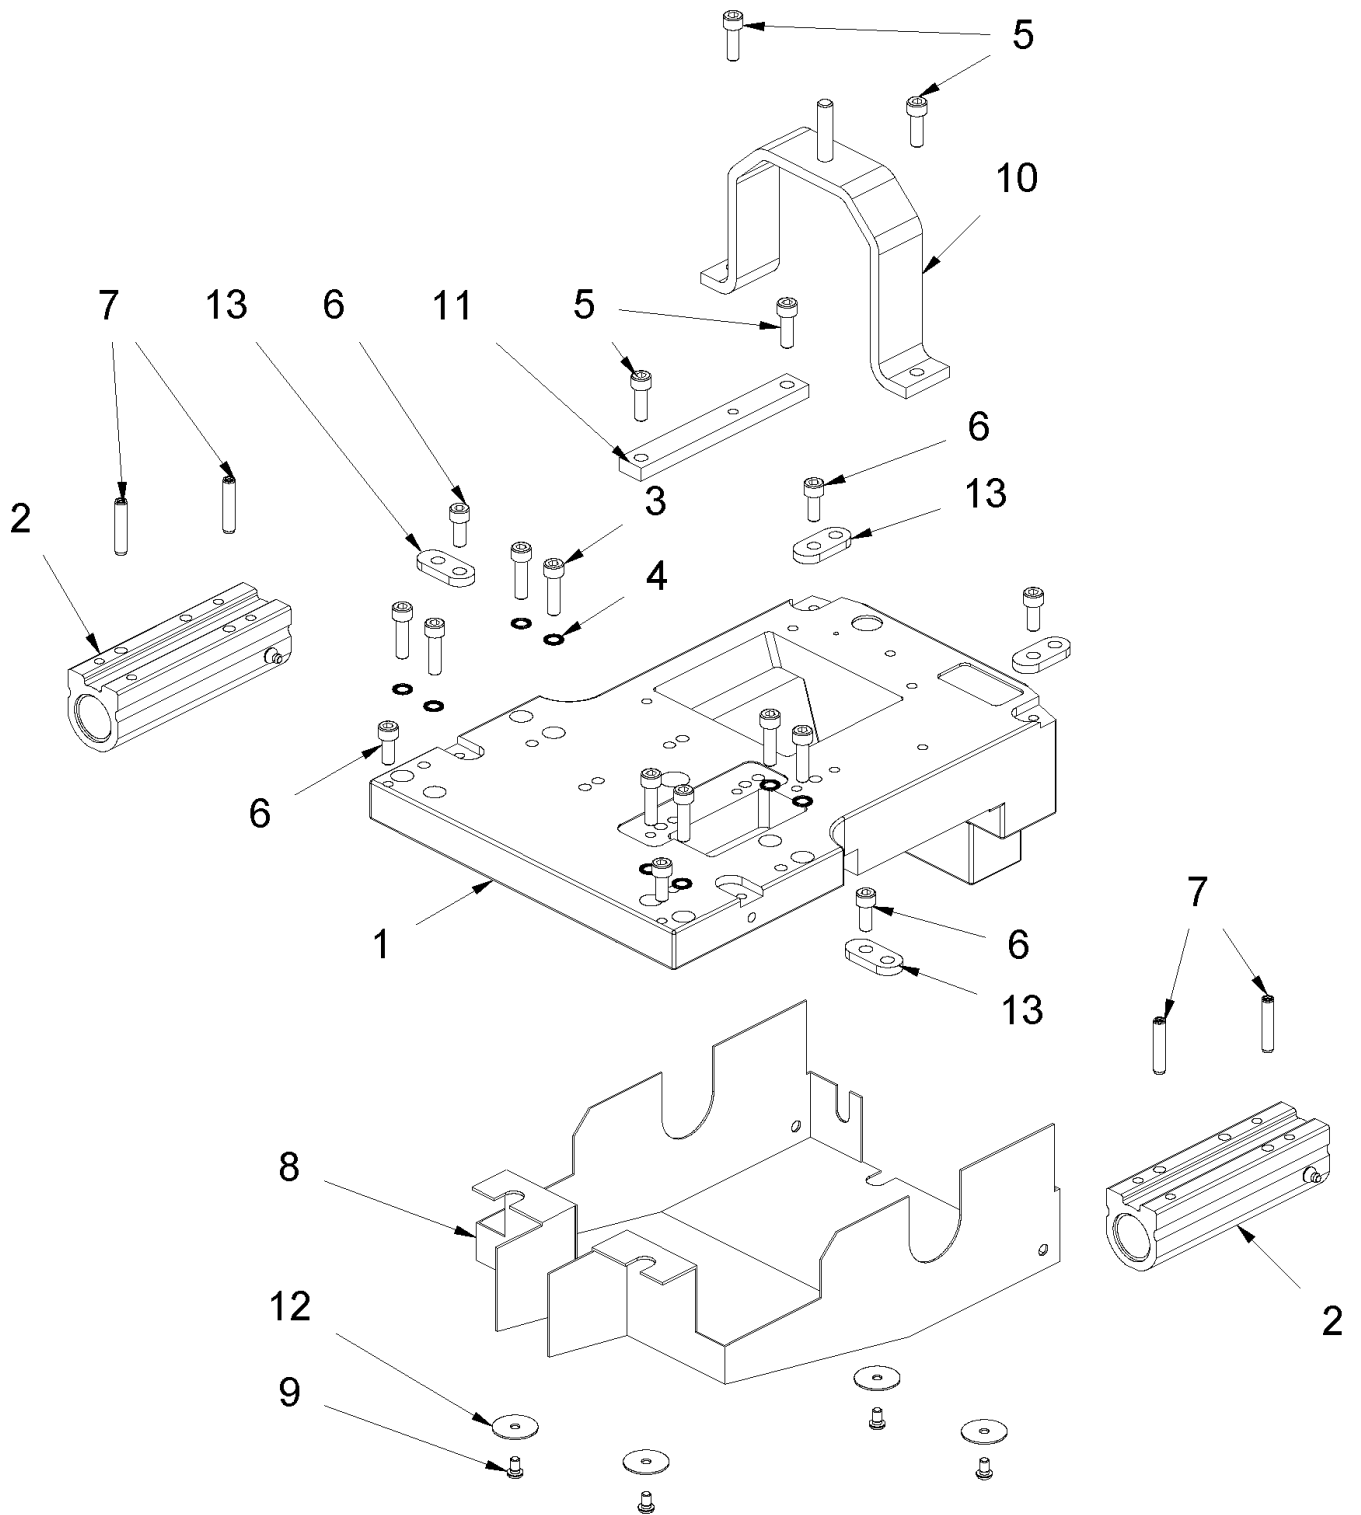

1 Frame

1 Frame

Item no.	Article no.	Description	Quantity
1	015106	Chassis TURBO	1
2	015054	Piston block,four-square,univ.SEE 10928	2
3	014736	Cylinder head screw M8x30 DIN 912	8
4	014860	Schnorr Washer M8	8
5	014735	Cylinder head screw M8x25 DIN 912	4
6	083960	Cylinder head bolt M8x20 10.9 DIN 912	6
7	014876	Cylindrical pin 8x 40 DIN 7979	4
8	015154	Cover Turbo	1
9	014799	Lens head screw M6x10	4
10	042795	Strap f.cover cpl. Turbo2	1
11	038606	Holding device f.shackle Turbo2/Extro2	1
12	014835	Washer 6,4x30x1,25 n.DIN 522	4
13	015107	Bracket Turbo SEE 175341	4