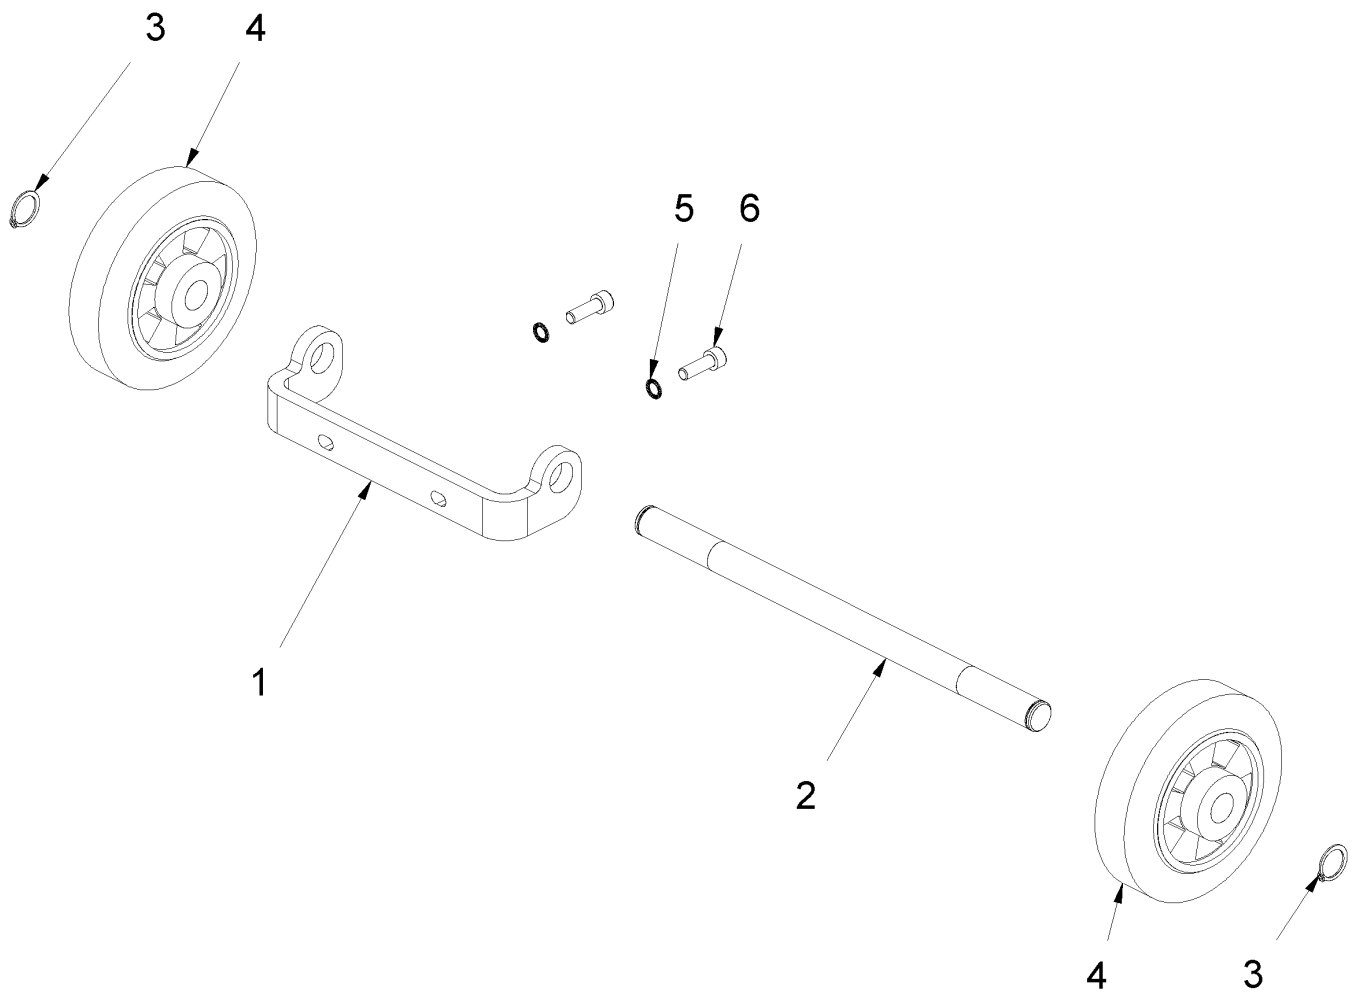

5 Transport Chassis

---

5 Transport Chassis

Item no.	Article no.	Description	Quantity
1	073575	Chassis strap C-Stiel Turbo2	1
2	042739	Axle chassis Turbo2	1
3	014851	Safety washer A20 DIN 471	2
4	041888	Wheel for transport D140 - full rubber	2
5	014860	Schnorr Washer M8	2
6	014735	Cylinder head screw M8x25 DIN 912	2