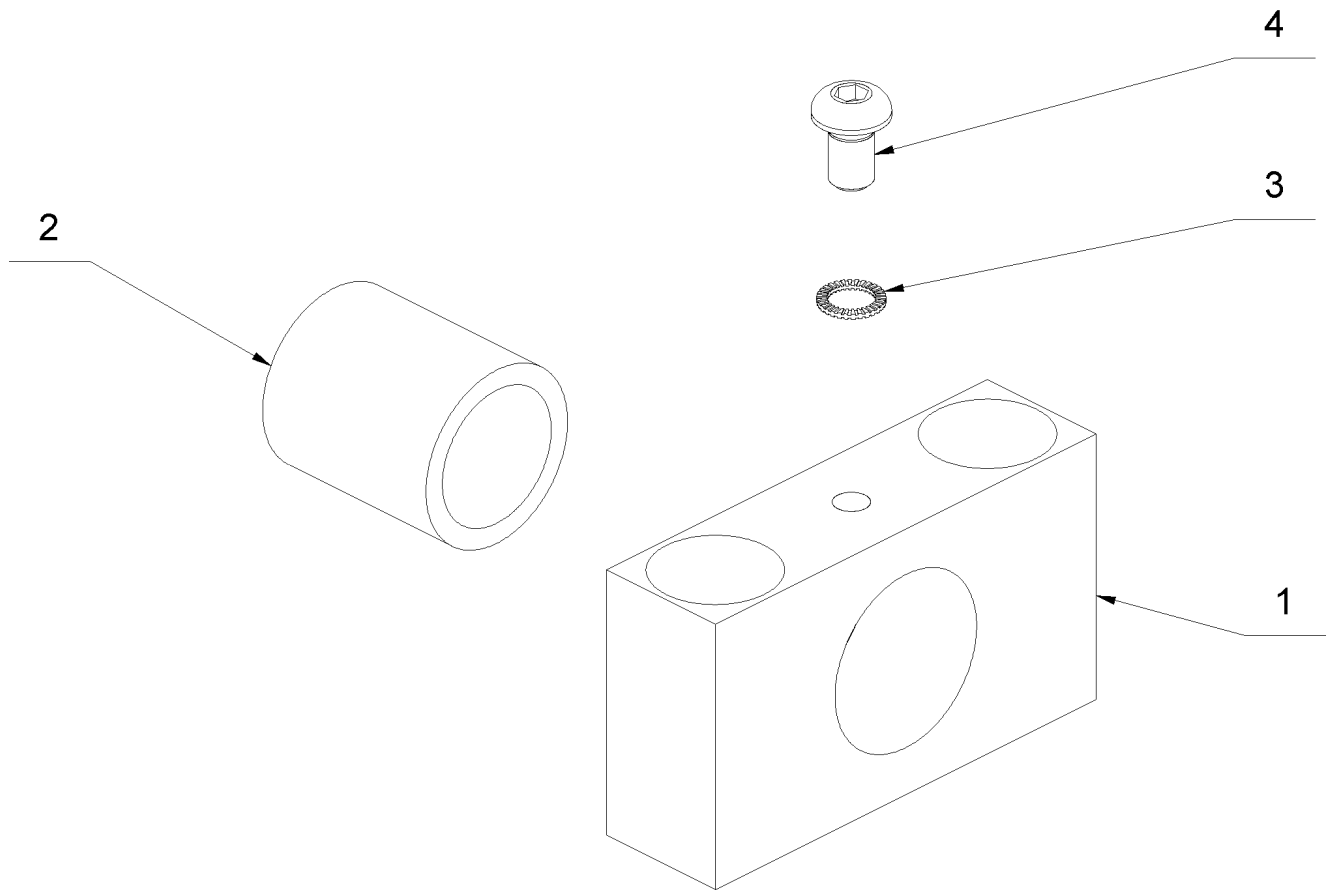

24 Mounting block / axle left Turbo/Sup.

---

24 Mounting block / axle left Turbo/Sup.

Item no.	Article no.	Description	Quantity
1	015036	Mounting block / axle left Turbo/Sup.	1
2	014910	Bushing 20x26x30	1
3	014859	Schnorr washer M6	1
4	014799	Lens head screw M6x10	1