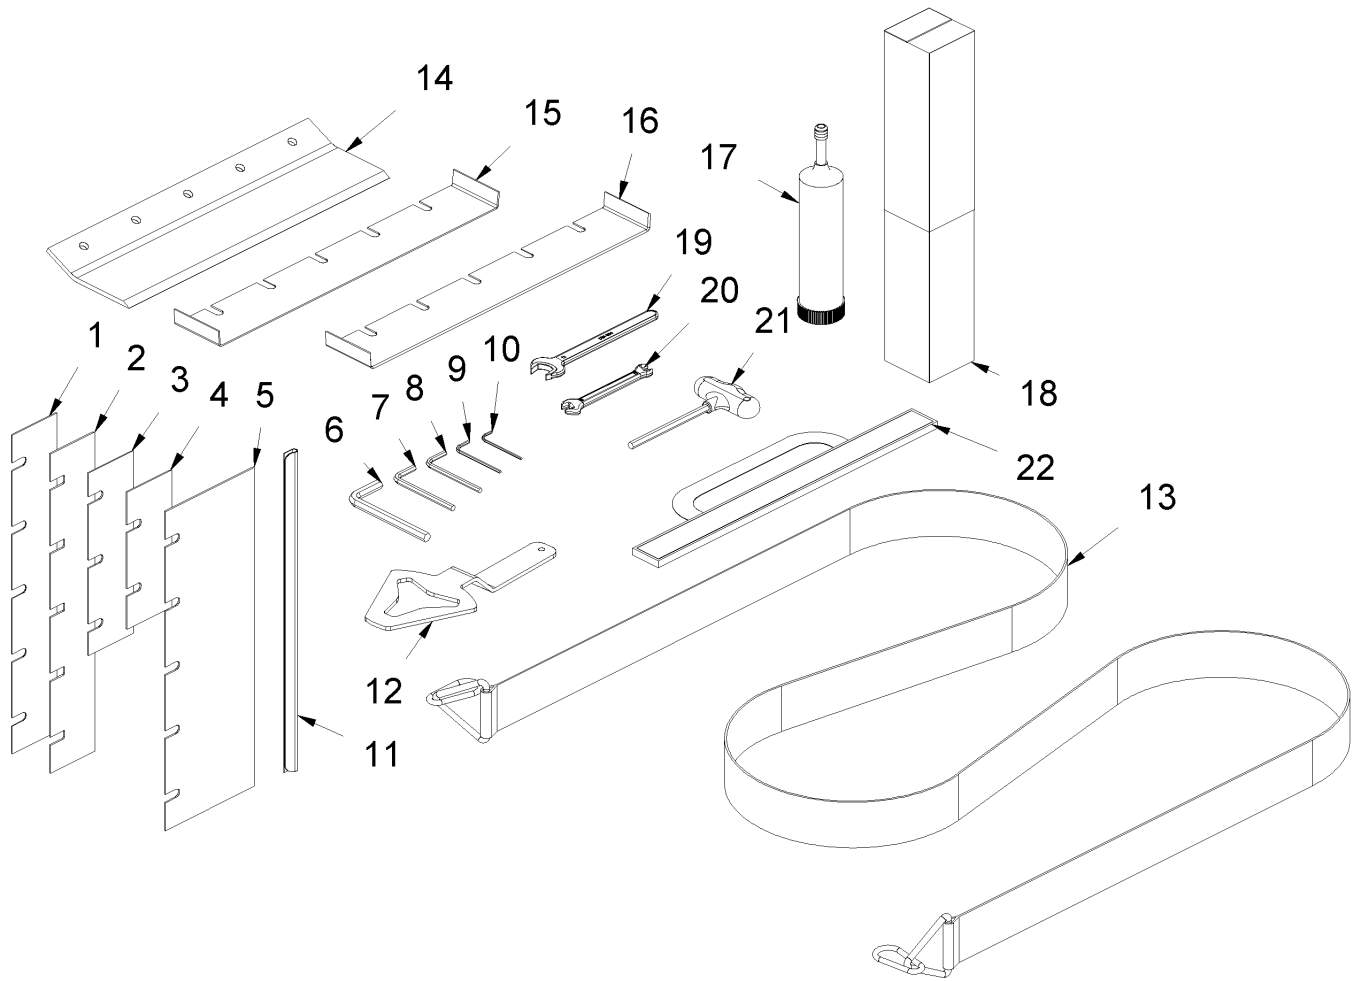

15 Circuit diagram

15 Circuit diagram

16 Tool kit

16 Tool kit

Item no.	Article no.	Description	Quantity
1	013978	Spare blades, 350 x 60 x 1,0 mm, 10 pcs.	1
2	013979	Spare blades, 350 x 60 x 1,5 mm, 10 pcs.	1
3	013980	Spare blades, 200 x 60 x 1,5 mm, 10 pcs.	1
4	013981	Spare blades, 150 x 60 x 1,5 mm, 10 pcs.	1
5	013982	Spare blade, 350 x 120 x 1,5 mm	1
6	014959	Hexagonal screw key SW8 DIN 911	1
7	014956	Hexagonal screw key SW5 DIN 911	1
8	017027	Hexagonal screw key SW4 DIN 911	1
9	014955	Hexagonal screw key SW2.5 DIN 911	1
10	017660	Hexagonal screw key SW2 DIN 911	1
11	017647	Blade protection 350mm	1
12	042645	Three-star seized key	1
13	040603	Carrying belt for tools	1
14	039361	Blade, heavy type, 350 mm	1
15	038933	U-Blade 350mm bottom cutting edge	1
16	013983	U-Blade 350mm top cutting edge	1
17	014991	Grease gun PT120	1
18	017666	Sliding sleeve 55x55 Turbo/ Super	1
19	017601	Open-end wrench SW17	1
20	017612	Double fork wrench sw10/13 mm	1
21	019141	T-handle 6-kt SW 6	1
22	033204	Blade protection LederTurbo/Extro/Super	1