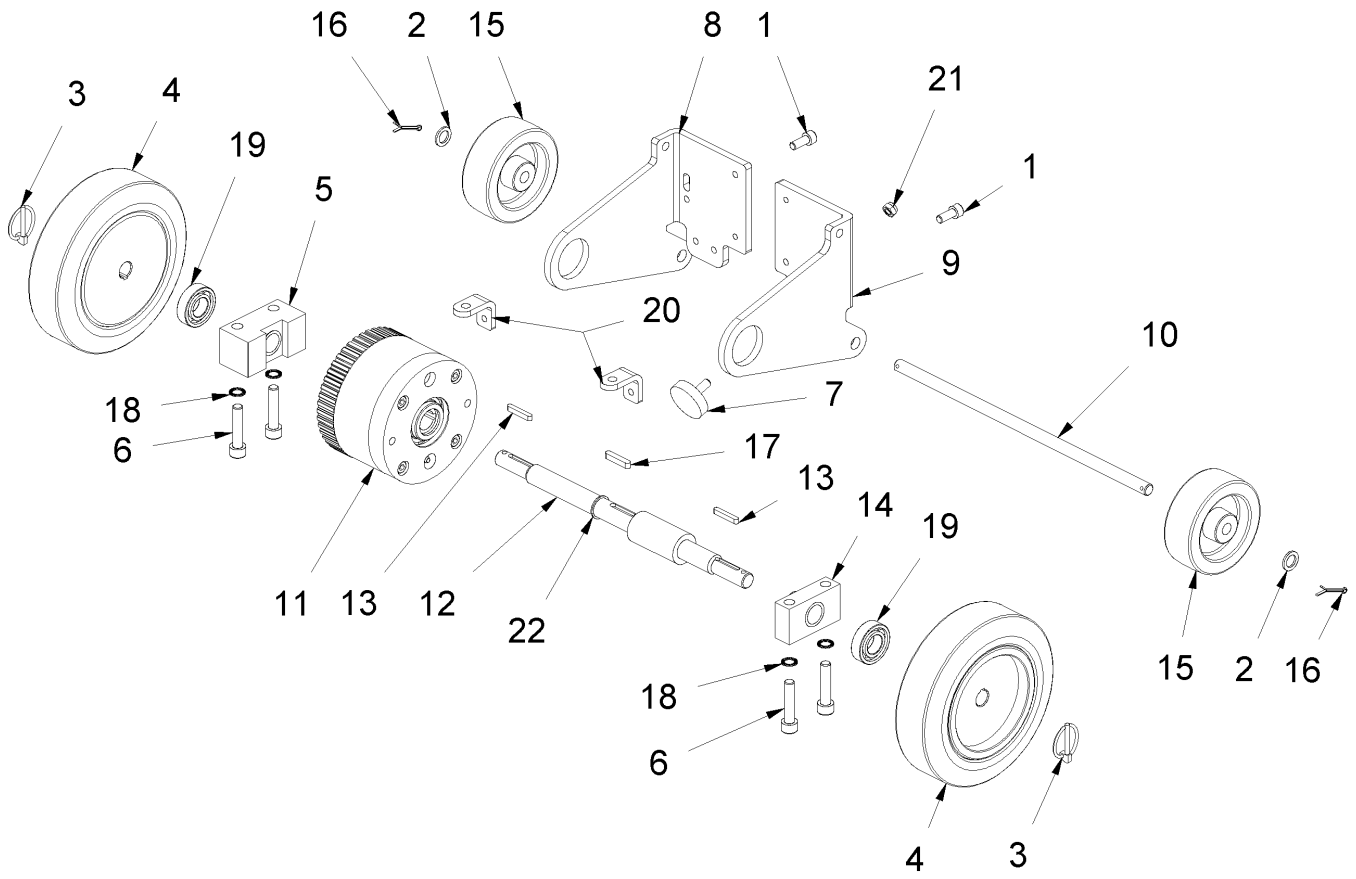

8 PB-Drive Shaft

8 PB-Drive Shaft

Item no.	Article no.	Description	Quantity
1	083960	Cylinder head bolt M8x20 10.9 DIN 912	2
2	014833	Washer 13 DIN 433	2
3	014888	Wheel pin 4,2mm galv.	2
4	015135	Driving Wheel B16	2
5	021505	Gear mounting right	1
6	014741	Cylinder head screw M10x45 DIN 912	4
7	032752	Rubber metal buffer 40x10-M8x23 Typ D	1
8	032743	Taking off angle right Extro	1
9	032741	Taking off angle left Extro	1
10	032747	Transport axle Extro-Str	1
11	015140	Gear block Turbo'48/ Super '30	1
15	033399	Escapement wheel Extro-Str./VarioSilent	2
16	014886	split pin 3,2x32 DIN 94	2
17	014904	Nut key 6x6x32 DIN 6885 A	1
18	014861	Washer M10	4
19	014703	Ball-bearing 6004	2
20	032746	Bracket Extro-Str.	2
21	014816	Hexagon nut M8 DIN 985	1
22	014845	Compact ring KE 310	1