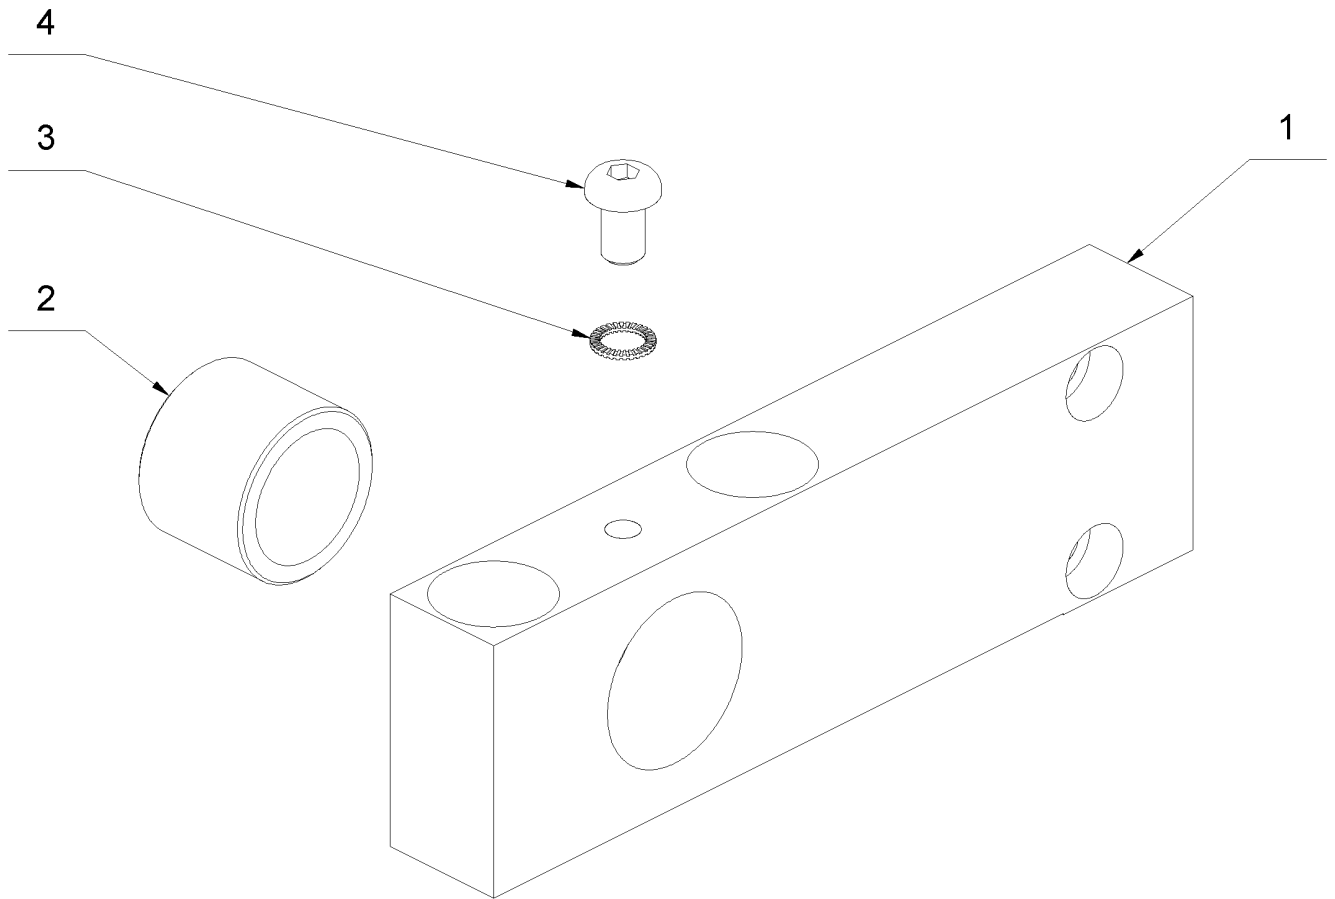

4 Mounting block/ Axle right Turbo

---

4 Mounting block/ Axle right Turbo

Item no.	Article no.	Description	Quantity
1	015033	Mounting block/ Axle right Turbo	1
2	014909	Bushing 20x26x20	1
3	014859	Schnorr washer M6	1
4	014799	Lens head screw M6x10	1