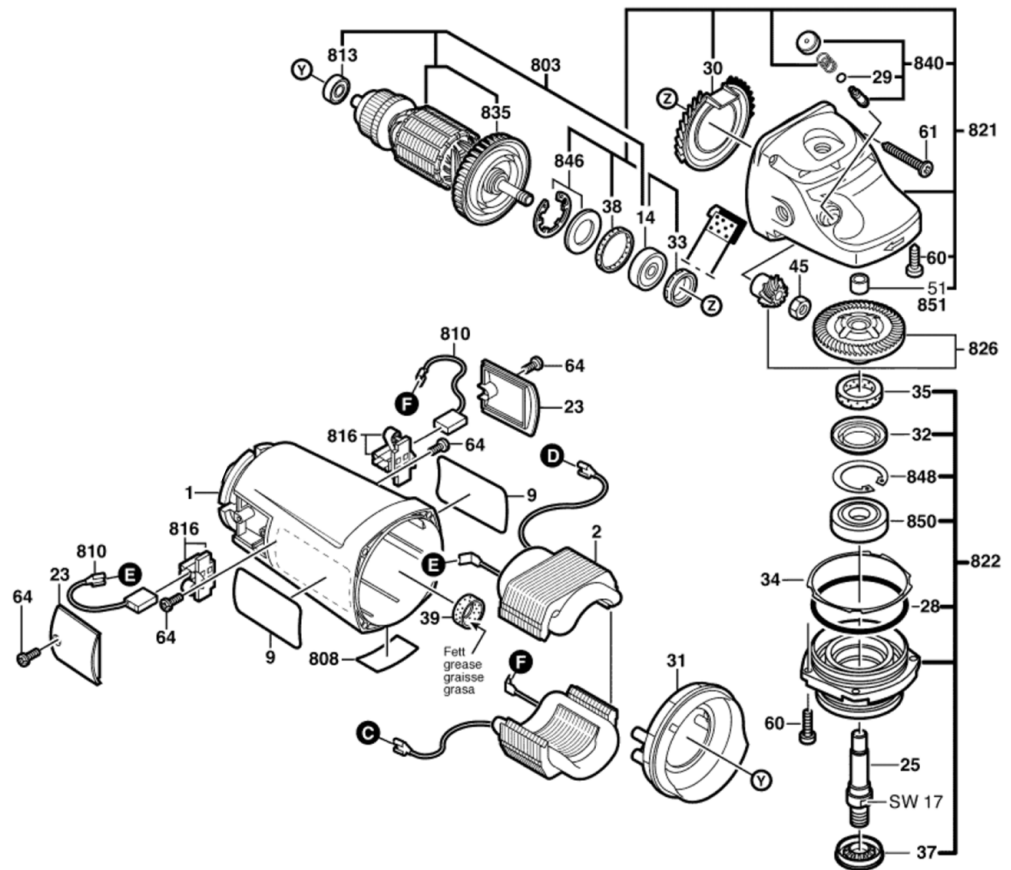

1 Motor 230 V Bosch Super '56

1 Motor 230 V Bosch Super '56

Item no.	Article no.	Description	Quantity
1	070728	Motor housing f.motor Bosch 2600W	1
2	017441	Pole piece 230V 2600W Bosch	1
14	075505	Ball bearing f.BoschMotorGWS26-230	1
23	019482	Carbon brush cap	2
25	036803	Spindle	1
28	081792	O-Ring Ø79x1,8 mm	1
29	078700	Sealing ring f.Motor GSW26	1
30		Air Distributor	1
31	079226	Air ring stirring unit f.MotorBosch2600W	1
32	173681	Retaining snap ring	1
33	039983	Oil seal washer f. Turbo/Super Motor	1
34	071400	Washer Turbo Engine Bosch	1
35		Felt Washer	1
38	078303	Rubber ring f.Motor GSW26	1
39	078702	Rubber ring f.Motor GSW26	1
45	088399	Hexagon nut Bosch M10, SW14	1
51	054436	friction bearing	1
60		Thread-forming tap. Screw	4
61		Tapping Screw	4
64		Self-Cutting Screw	4
103		Cable routing	1
803	017443	Armature 230V	1
808		Nameplate	1
810	015152	Carbon brush (230V/115V Turbo/Super 1 PA	1
813	078448	Ball bearing Motor Turbo/Extro	1
816	017444	Carbon brush holder f. Bosch Mot.	2
821	036554	Gear block housing Boschmotor GWS26	1
822	073076	Drive hub plate f.GWS 26-30	1
826	033959	Cone wheel set	1
833	039983	Oil seal washer f. Turbo/Super Motor	1
835		Fan	1
840	036804	Pushbutton	1
846	078747	Supporting washer f.Motor GSW26	1
848		Spring retaining ring	1