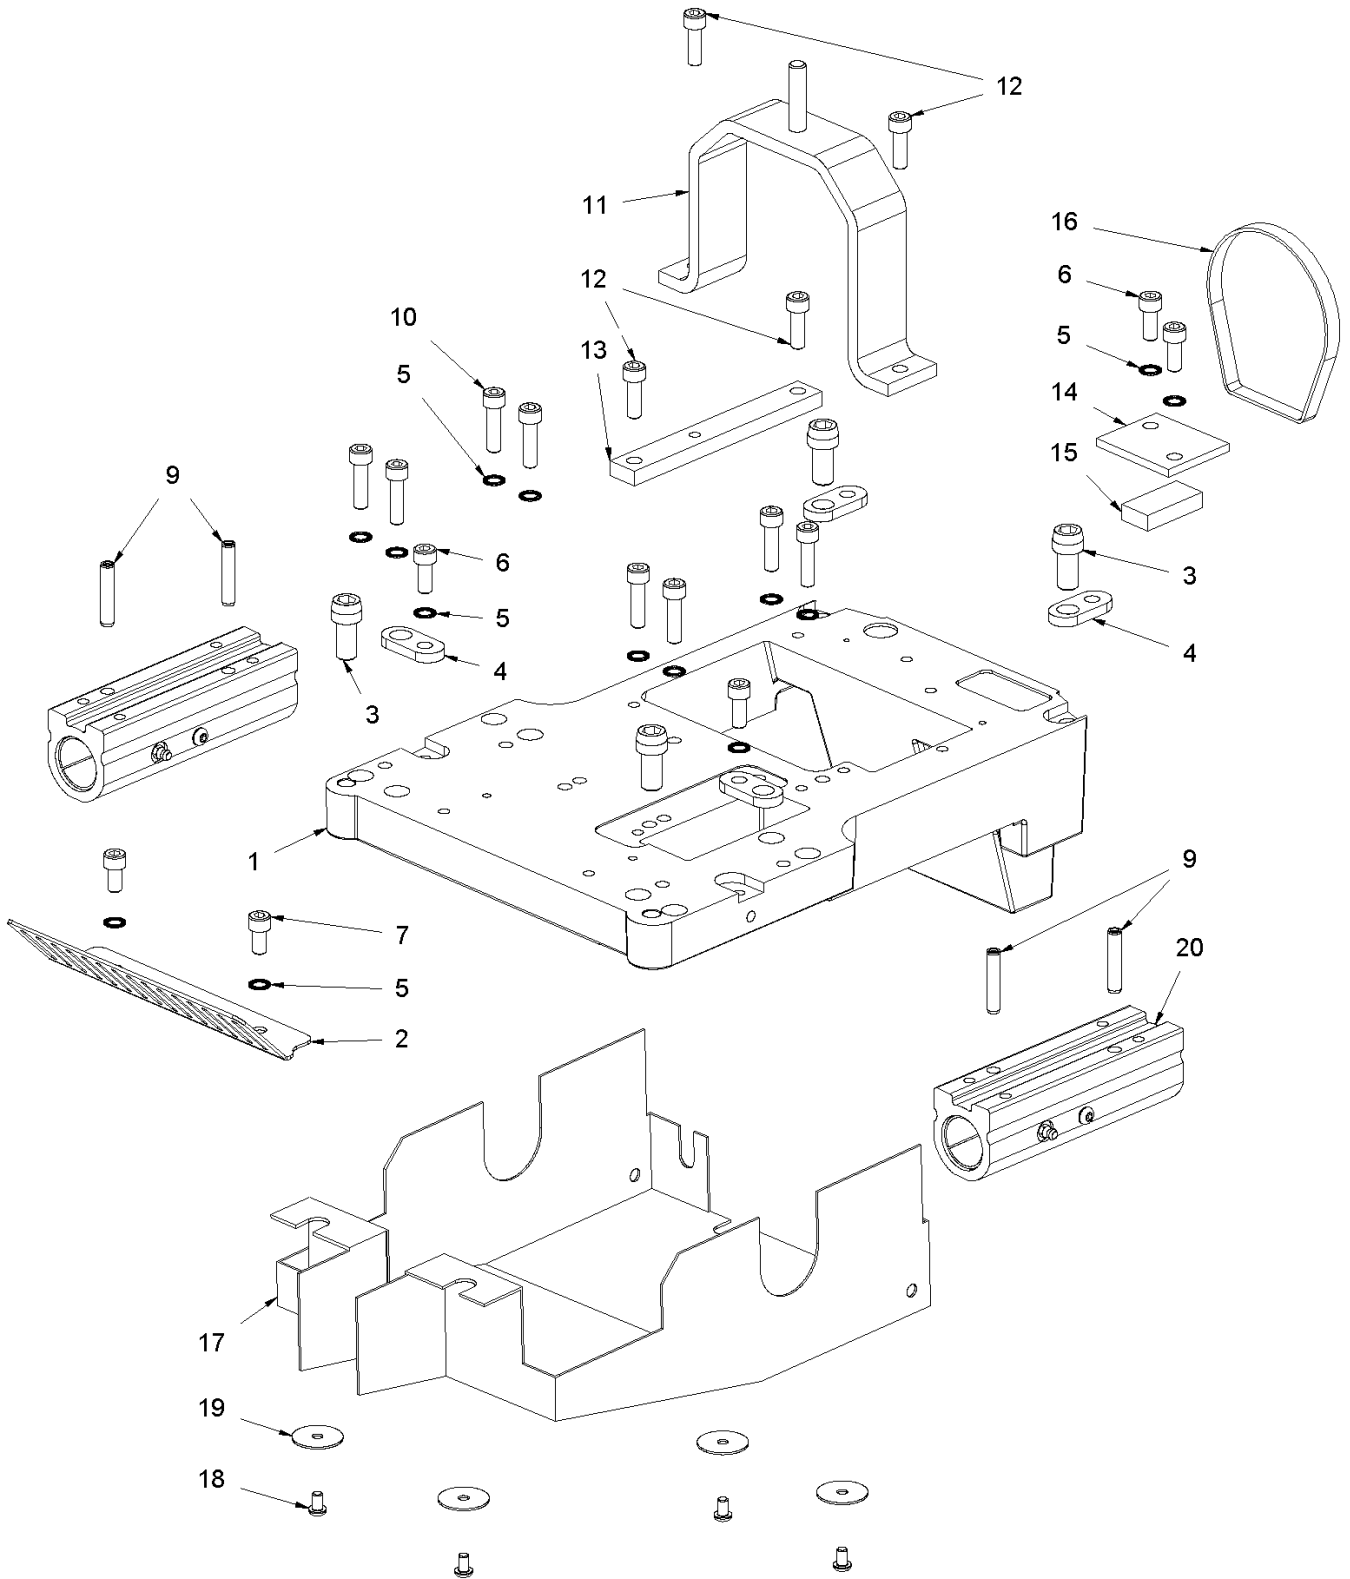

1 Frame

1 Frame

Item no.	Article no.	Description	Quantity
1	169309	Chassis TURBO M12	1
2	169310	Sheet metal shielding Turbo M12	1
3	170468	Cone screw 20° M12 Turbo	4
4	175341	Bracket Turbo M12	4
5	014860	Schnorr Washer M8	14
6	083960	Cylinder head bolt M8x20 10.9 DIN 912	4
7	017651	Cylinder head screw M8x16 DIN 912	2
9	014876	Cylindrical pin 8x 40 DIN 7979	4
10	014736	Cylinder head screw M8x30 DIN 912	8
11	042741	SG Strap f.cover Turbo2	1
12	014735	Cylinder head screw M8x25 DIN 912	4
13	038606	Holding device f.shackle Turbo2/Extro2	1
14	059467	Fixing plate	1
15	059469	Rubber sleeve	1
16	014943	Motor Clamp 110/130	1
17	015154	Cover Turbo	1
18	014799	Lens head screw M6x10	4
19	014835	Washer 6,4x30x1,25 n.DIN 522	4
20	010928	Piston block square cpl. univ. Turbo	2