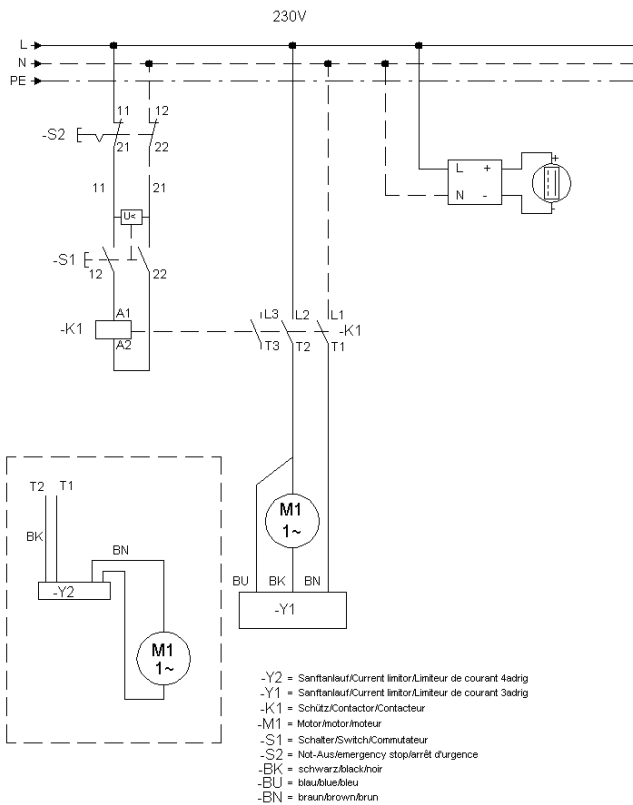

13 Parquet-Set

Item no.	Article no.	Description	Quantity
1	039361	Blade, heavy type, 350 mm	1
2	063753	blade holder parquet deflector Turbo 2	1
3	053415	run protection Turbo2	1
4	083960	Cylinder head bolt M8x20 10.9 DIN 912	2
5	014736	Cylinder head screw M8x30 DIN 912	2
6	014737	Cylinder head screw M8x35 DIN 912	5
7	063752	parquet deflector new Turbo 2	1
8	073389	Blade holder Parquet set	1
9	018737	Washer 8,4x24x2 DIN 9021 galv.	2
10	066929	Safety washer M 8	2
11	014860	Schnorr Washer M8	10
12	013982	Spare blade, 350 x 120 x 1,5 mm	1
13	014735	Cylinder head screw M8x25 DIN 912	5
14	063754	Parquet deflector set Turbo 2	1
15	039362	Special blade, heavy type, 350 mm	1

15 Circuit diagram