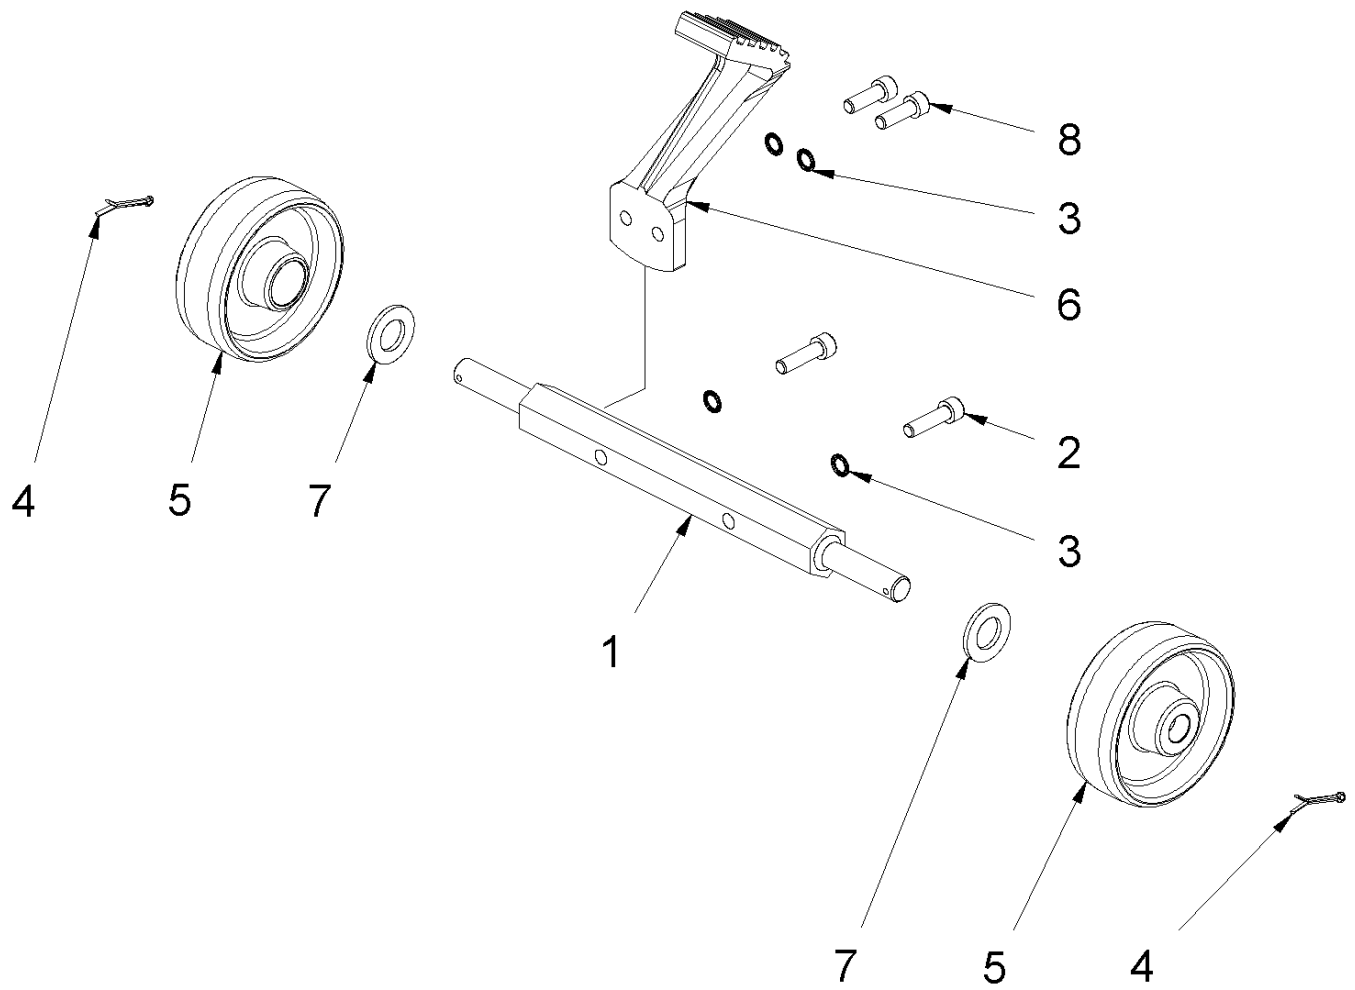

5 Transport Chassis

5 Transport Chassis

Item no.	Article no.	Description	Quantity
1	015143	Transport Axle Turbo	1
2	014736	Cylinder head screw M8x30 DIN 912	2
3	014860	Schnorr Washer M8	4
4	014886	split pin 3,2x32 DIN 94	2
5	014954	Transport Wheel Black	2
6	015125	Protect Foot Pad Turbo	1
7	014832	Washer 19mm DIN 125	2
8	014735	Cylinder head screw M8x25 DIN 912	2