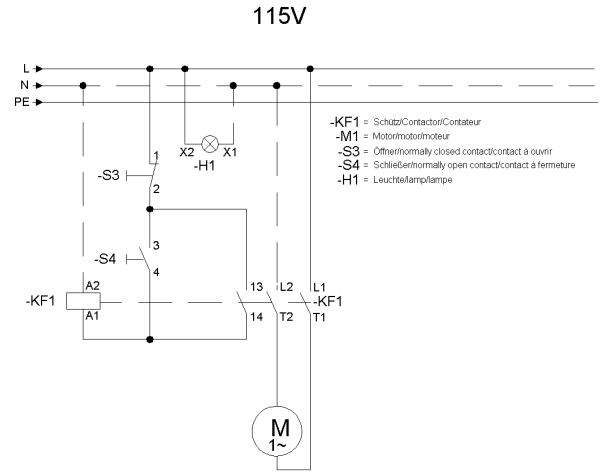

13 Parquet-Set

Item no.	Article no.	Description	Quantity
1	039361	Blade, heavy type, 350 mm	1
2	063753	blade holder parquet deflector Turbo 2	1
3	053415	run protection Turbo2	1
4	083960	Cylinder head bolt M8x20 10.9 DIN 912	2
5	014736	Cylinder head screw M8x30 DIN 912	2
6	014737	Cylinder head screw M8x35 DIN 912	5
7	063752	parquet deflector new Turbo 2	1
8	073389	Blade holder Parquet set	1
9	018737	Washer 8,4x24x2 DIN 9021 galv.	2
10	066929	Safety washer M 8	2
11	014860	Schnorr Washer M8	10
12	013982	Spare blade, 350 x 120 x 1,5 mm	1
13	014735	Cylinder head screw M8x25 DIN 912	5
14	063754	Parquet deflector set Turbo 2	1
15	039362	Special blade, heavy type, 350 mm	1

15 Circuit diagram