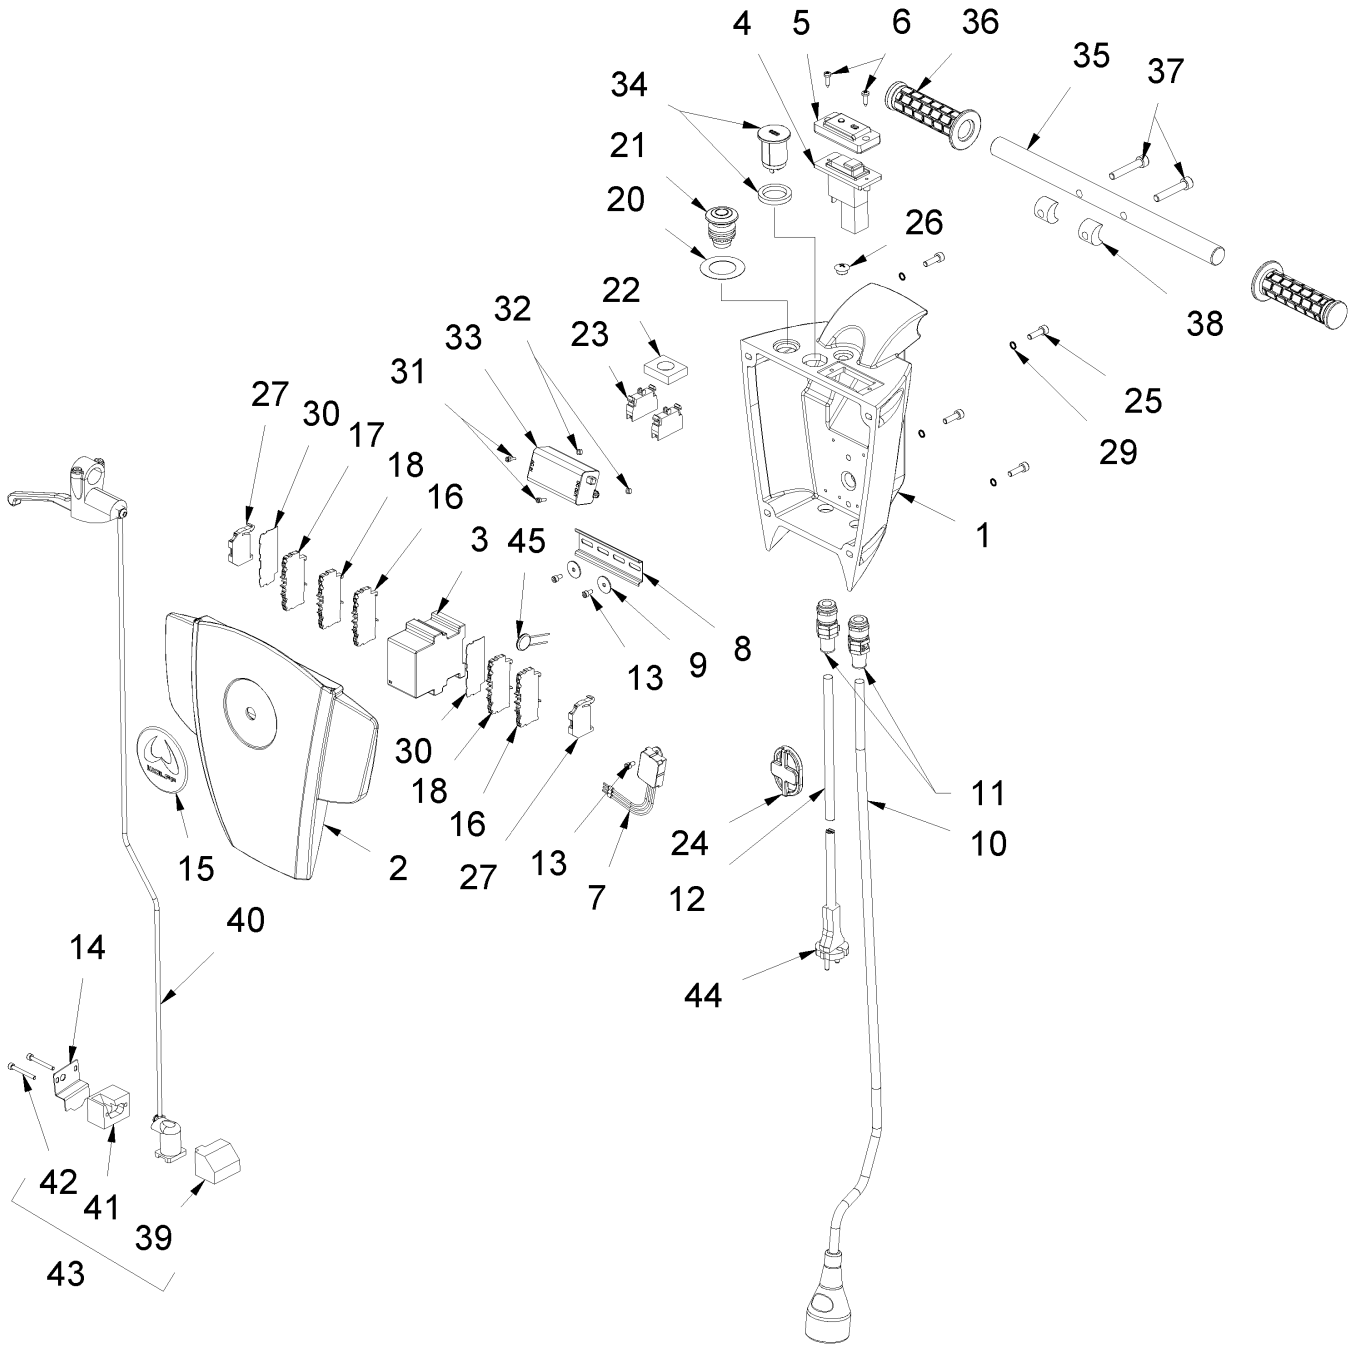

9 Cockpit

9 Cockpit

Item no.	Article no.	Description	Quantity
1	070000	switch housing C-Stiel wolffgreen	1
1	069778	switch housing C-Stiel red	1
2	070308	Cover MO C-handle green	1
2	074999	Cover MO C-handle yellow	1
3	021327	Contactoer 230V / 20A	1
4	051709	ETA protective switch 230V SEE 164756	1
4	051710	ETA protective switch 120V SEE 164758	1
5	051722	Cap for ETA switch	1
6	051914	EJOT Screw Torx 4x16	2
7	173701	Soft start Turbo stripper	1
8	068023	Top hat rail 100 mm	1
9	040503	Washer 4,3x20x1,25 n.DIN 522	2
10	051918	El.cord 3G2,5x0,7m black w.clutch	1
11	084796	Cable gland SR-M 20x1,5KB11-13mm	2
12	071591	El.cord 3G2,5²X0,36M black Schukost	1
12	014971	el.cord 3G1,5x10m black without plug	1
12	051437	El.cord 3G2,5x10m black without plug	1
13	018280	Cylinder head screw M4x8 DIN 912	3
14	085487	Cover for anti-rotation device Turbo	1
15	118141	Label Wolff 3D d80mm	1
16	068024	Top hat rail through clamp grey 4x	2
17	068027	Top hat rail protection clamp GR-GE 4x	1
18	068025	Top hat rail through clamp blue 4x	2
20	136966	Label emergency C-Stiel	1
21	052443	Safety switch	1
22	017503	Adapterattachment	1
23	017507	Contact element open NC	2
24	067749	cable retention	1
25	014730	Cylinder head screw M 6x20 DIN 912	4
26	071290	Catch screw M12x1.5	2
27	071895	Top hat rail unclamp 6mm	2
29	014859	Schnorr washer M6	4
30	076759	Top hat rail endcoverplate	2
31	014715	Cylinder head screw M3x10 DIN 912	2