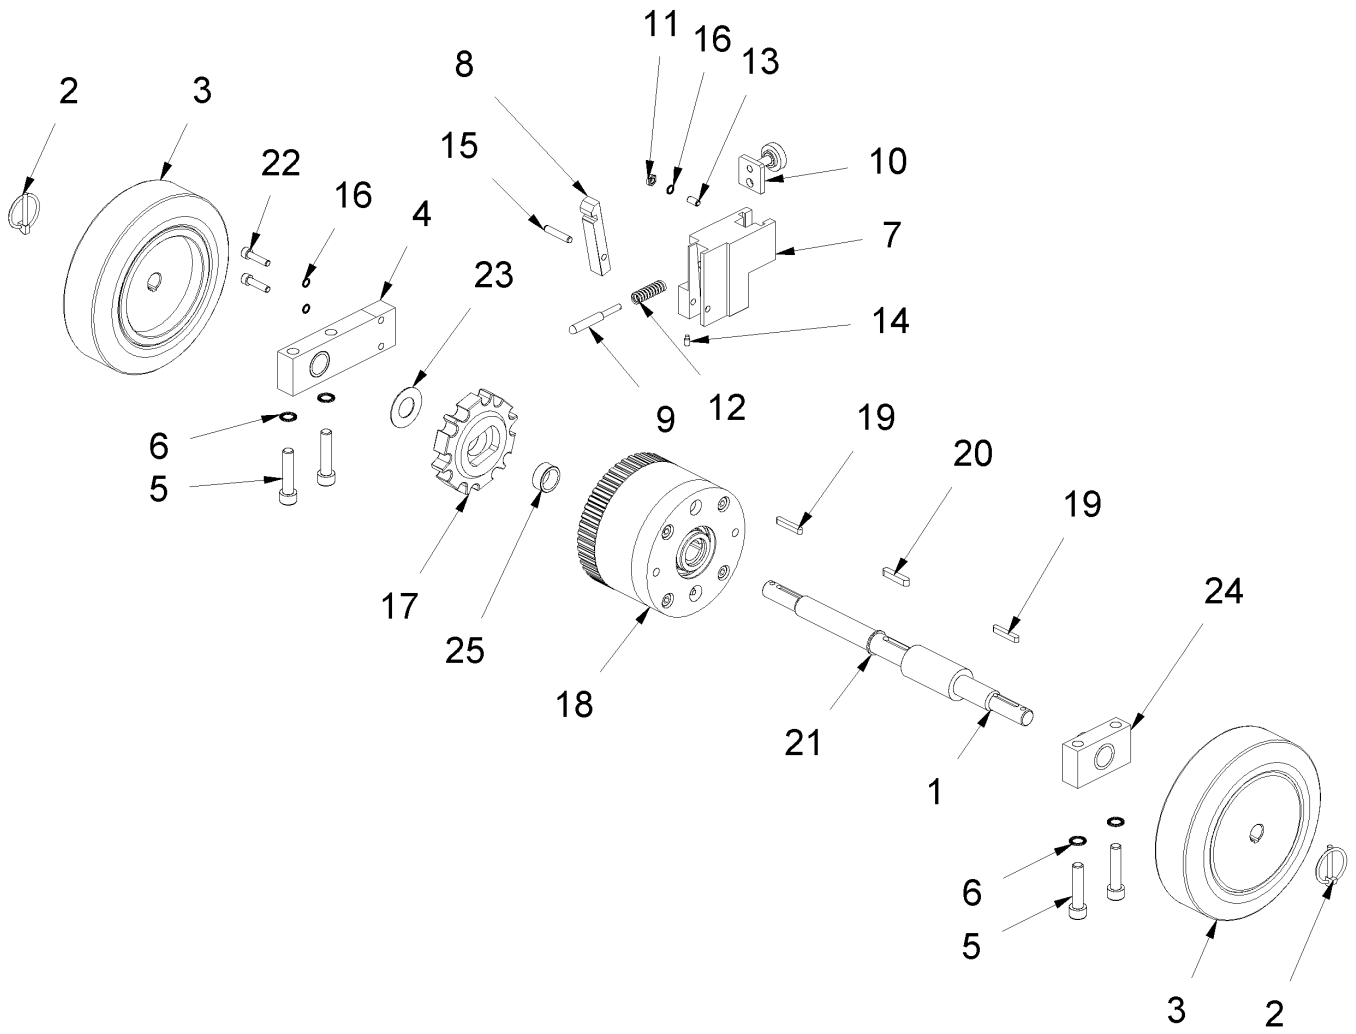

7 Drive Shaft

7 Drive Shaft

Item no.	Article no.	Description	Quantity
1	015142	Drive Shaft Axle Turbo-Stripper	1
2	014888	Wheel pin 4,2mm galv.	2
3	015135	Driving Wheel B16	2
4	015033	Mounting block/ Axle right Turbo	1
5	014741	Cylinder head screw M10x45 DIN 912	4
6	014861	Washer M10	4
7	040003	Clutch holder f.strong spring	1
8	040006	Clutch stop device f. strong spring	1
9	015120	Pressure bolt Turbo '41	1
10	043622	Emergency run unit Turbo2	1
11	014809	Hexagon nut M6 DIN 934	1
12	040002	Pressure spring D263T / 11x36,5x2,20	1
13	042681	Elastic pressure pieceM6 NLM 0300-06	1
14	014791	Headless pin M 5x10 DIN 915	1
15	014874	Cylindrical pin with nut	1
16	014859	Schnorr washer M6	3
17	015119	Clutch disc Turbo'47	1
18	015140	Gear block Turbo'48/ Super '30	1
19	014902	Nut key 5x5x32 DIN 6885 A	2
20	014904	Nut key 6x6x32 DIN 6885 A	1
21	014845	Compact ring KE 310	1
22	062929	Cylinder head screw M6x 25 DIN 6912	2
23	015164	Starter disc 20x40x1,0 mm	1
24	015036	Mounting block / axle left Turbo/Sup.	1
25	015141	Bushing 20x26x11	1