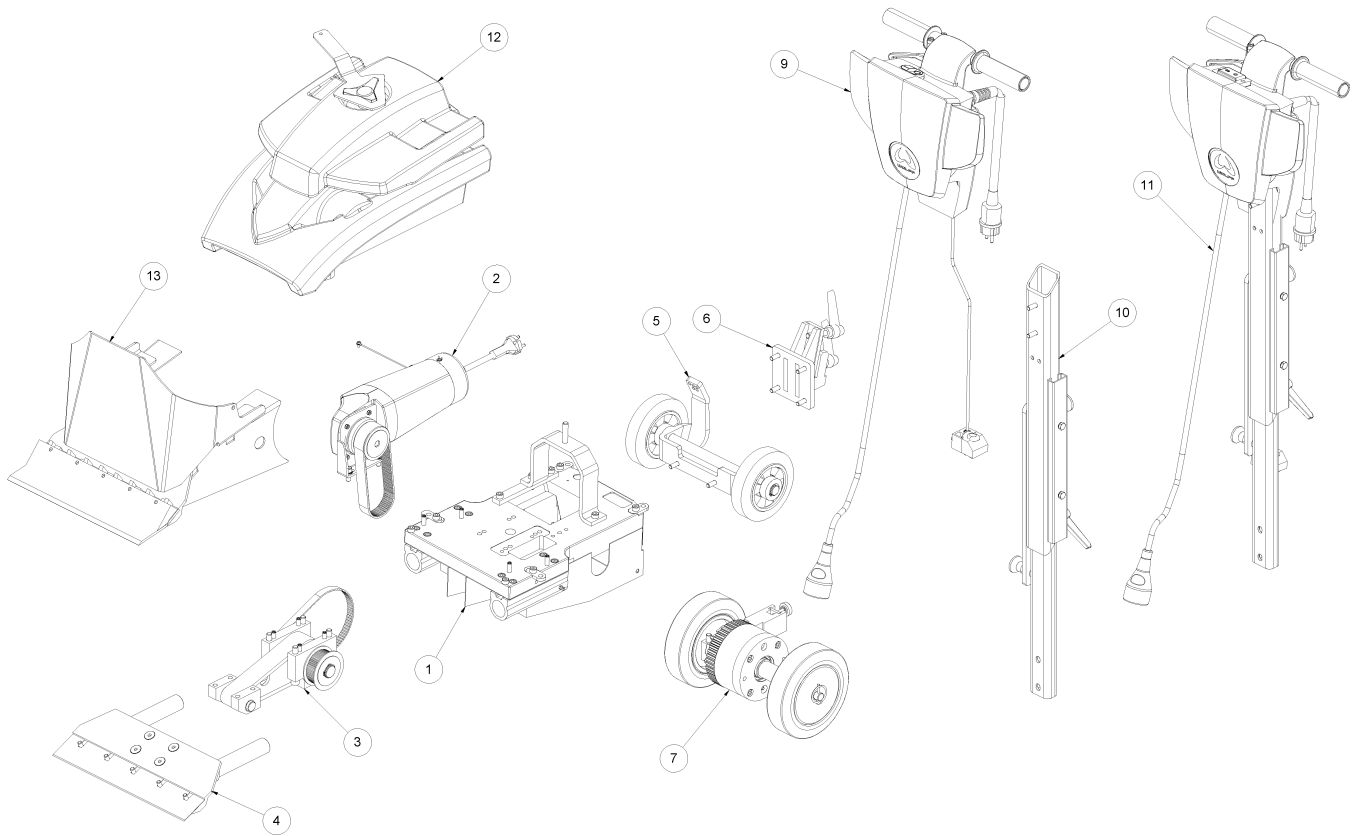

2 Turbo2 EU (0314/2007- 0679/2008)

2 Turbo2 EU (0314/2007- 0679/2008)

Item no.	Article no.	Description
1	01_01_038587	Frame
2	01_02_050946	Motor
3	01_03_038587	Striking mechanism
4	01_04_038587	Oscillator
5	02_05_038587	Transport Chassis
6	01_06_038587	Bracket
7	01_07_038587	Drive Shaft
9	01_09_038587	Cockpit
10	01_10_038587	handle
11	01_11_038562	handle complete
12	01_12_038587	Weight
13	01_13_063754	Parquet-Set
15	01_15_038587	Circuit diagram
16	01_16_048951	Tool kit
17	01_17_038587	Accessories