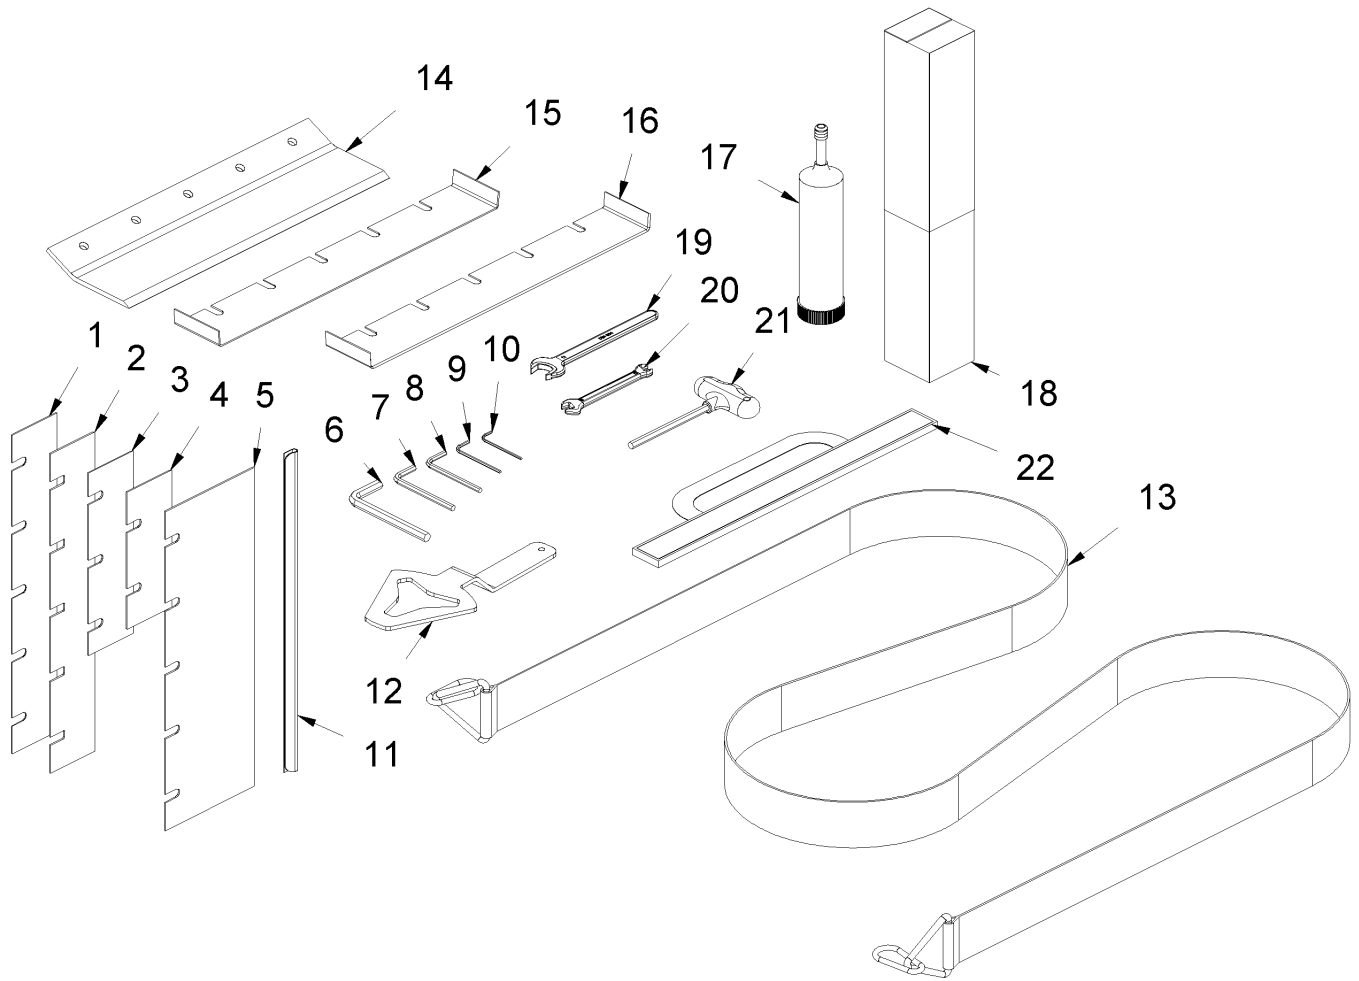

16 Tool kit

16 Tool kit

Item no.	Article no.	Description	Quantity
1	013978	Spare blades, 350 x 60 x 1,0 mm, 10 pcs.	1
2	013979	Spare blades, 350 x 60 x 1,5 mm, 10 pcs.	1
3	013980	Spare blades, 200 x 60 x 1,5 mm, 10 pcs.	1
4	013981	Spare blades, 150 x 60 x 1,5 mm, 10 pcs.	1
5	013982	Spare blade, 350 x 120 x 1,5 mm	1
6	014959	Hexagonal screw key SW8 DIN 911	1
7	014956	Hexagonal screw key SW5 DIN 911	1
8	017027	Hexagonal screw key SW4 DIN 911	1
9	014955	Hexagonal screw key SW2.5 DIN 911	1
10	017660	Hexagonal screw key SW2 DIN 911	1
11	017647	Blade protection 350mm	1
12	042645	Three-star seized key	1
13	040603	Carrying belt for tools	1
14	039361	Blade, heavy type, 350 mm	1
15	038933	U-Blade 350mm bottom cutting edge	1
16	013983	U-Blade 350mm top cutting edge	1
17	014991	Grease gun PT120	1
18	017666	Sliding sleeve 55x55 Turbo/ Super	1
19	017601	Open-end wrench SW17	1
20	017612	Double fork wrench sw10/13 mm	1
21	019141	T-handle 6-kt SW 6	1
22	033204	Blade protection LederTurbo/Extro/Super	1