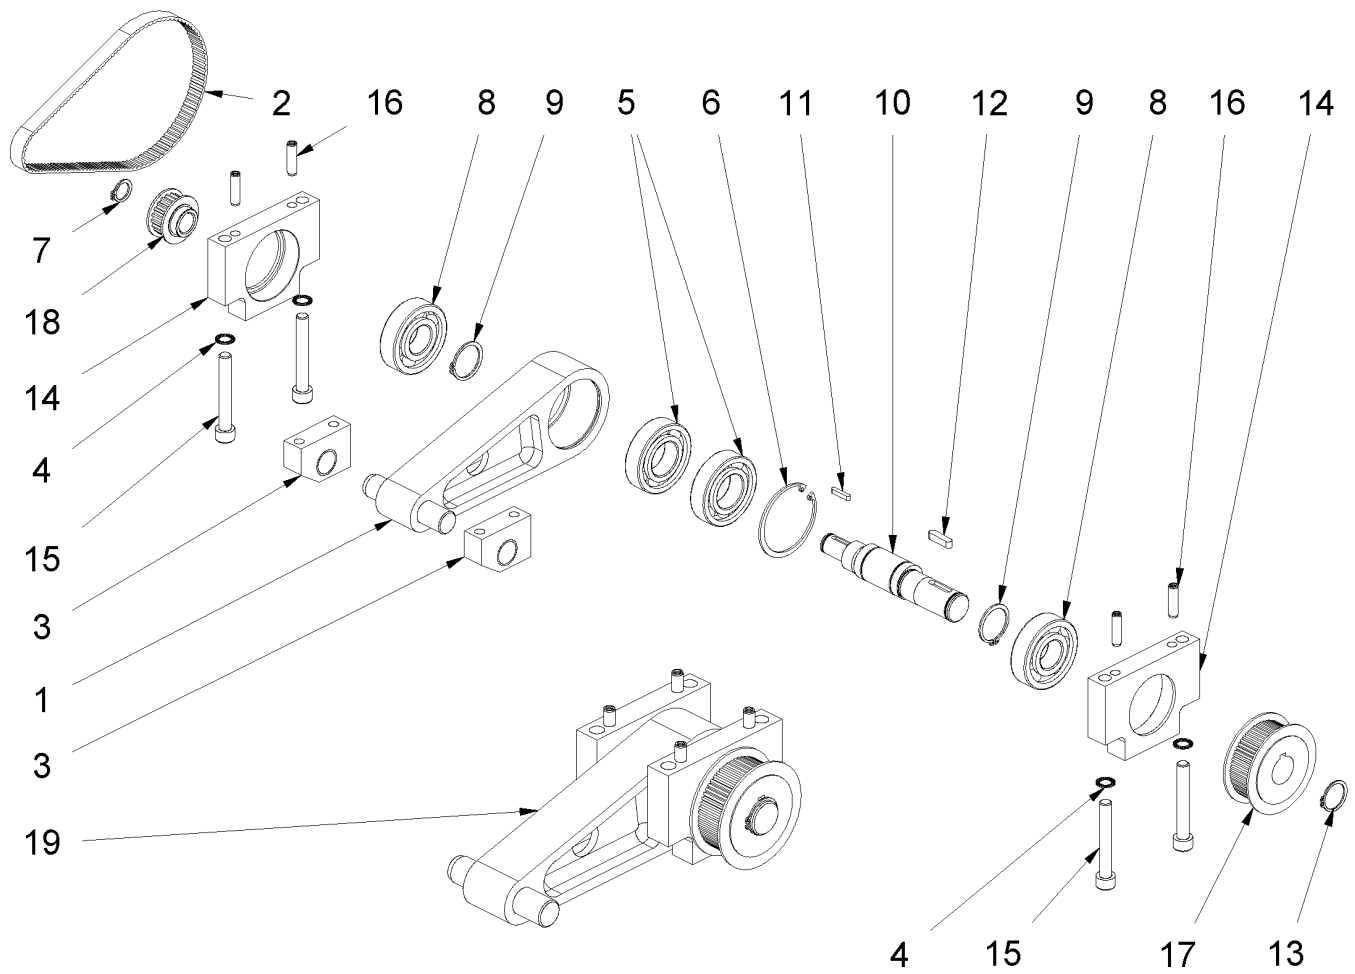

3 Striking mechanism

3 Striking mechanism

Item no.	Article no.	Description	Quantity
1	015144	Connecting Rod Turbo	1
2	014938	Thoothed belt 210L050	1
3	015417	Connecting rod bearing Turbo-/Su	2
4	014861	Washer M10	4
5	014710	Ball bearing 6206 2RS1 C3	2
6	014856	Safety washer I62 DIN 472	1
7	014850	Safety washer A17 DIN 471	1
8	014712	Ball bearing 6305	2
9	014853	Safety washer A30 DIN 471	2
10	015145	Excenter Shaft Turbo	1
11	014901	Nut key 4x4x20 DIN 6885 A	1
12	014903	Nut key 6x6x25 DIN 6885 A	1
13	014852	Safety washer A25 DIN 471	1
14	017079	Bearing Block	2
15	014742	Cylinder head screw M10x70 DIN 912 12.9	4
16	016873	Cylindrical pin 8x30 DIN 7979	4
17	015155	Toothed belt disk Z24	1
18	015156	Toothed belt disk ZZ 12	1
19	015037	Striking mechanism compl. TURBO	1