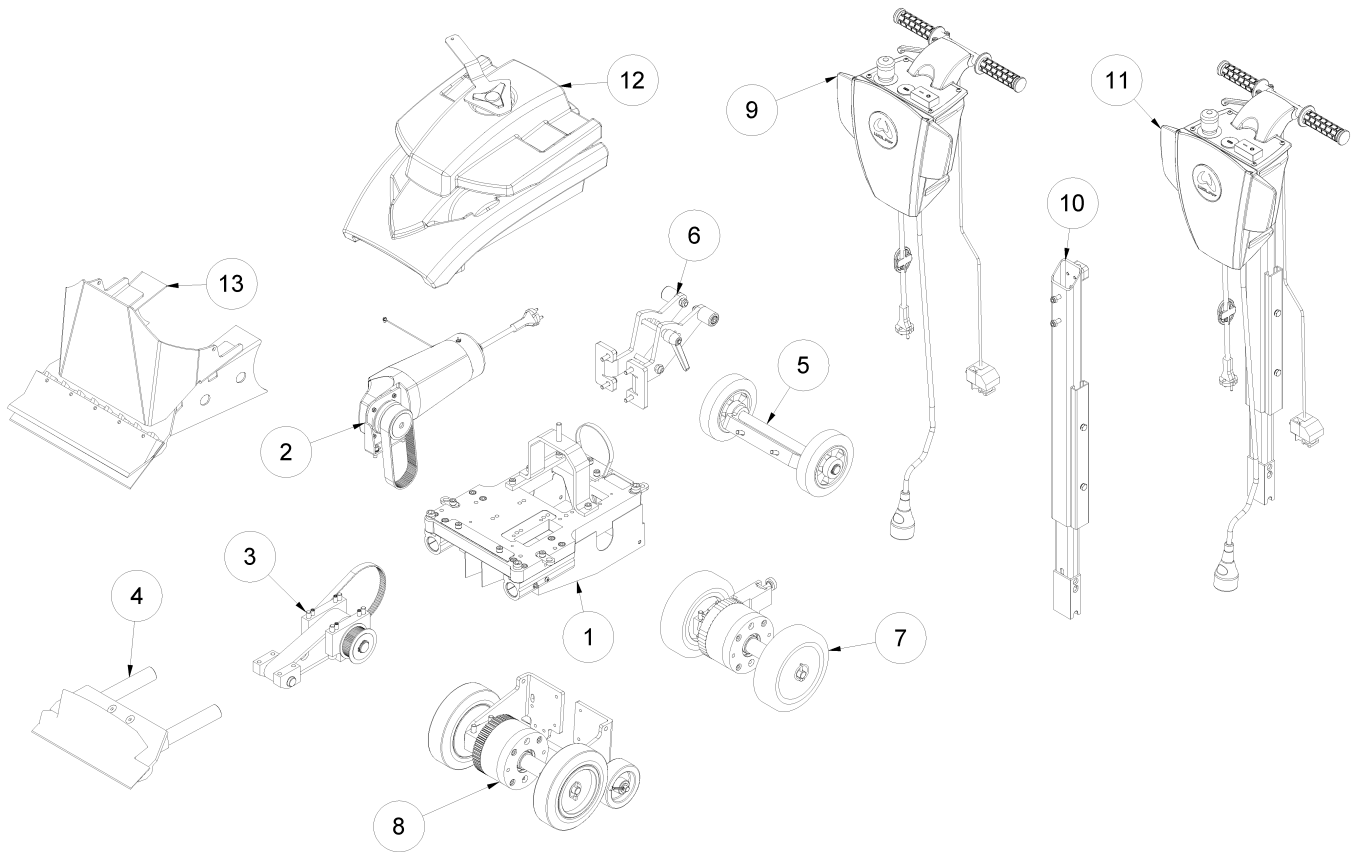

6 Turbo2 EU (03853/2023 - heute)

6 Turbo2 EU (03853/2023 - heute)

Item no.	Article no.	Description
1	07_01_043778	Frame
2	01_02_050946	Motor
3	01_03_038587	Striking mechanism
4	01_04_038587	Oscillator
5	04_05_043778	Transport Chassis
6	04_06_076846	Bracket
7	01_07_038587	Drive Shaft
8	04_08_043778	PB-Drive Shaft
9	07_09_043778	Cockpit
10	07_10_043778	handle
11	07_11_043778	handle complete
12	01_12_038587	Weight
13	07_13_063754	Parket-Set
15	04_15_043778	Circuit diagram
16	06_16_048951	Tool kit
17	01_17_038587	Accessories