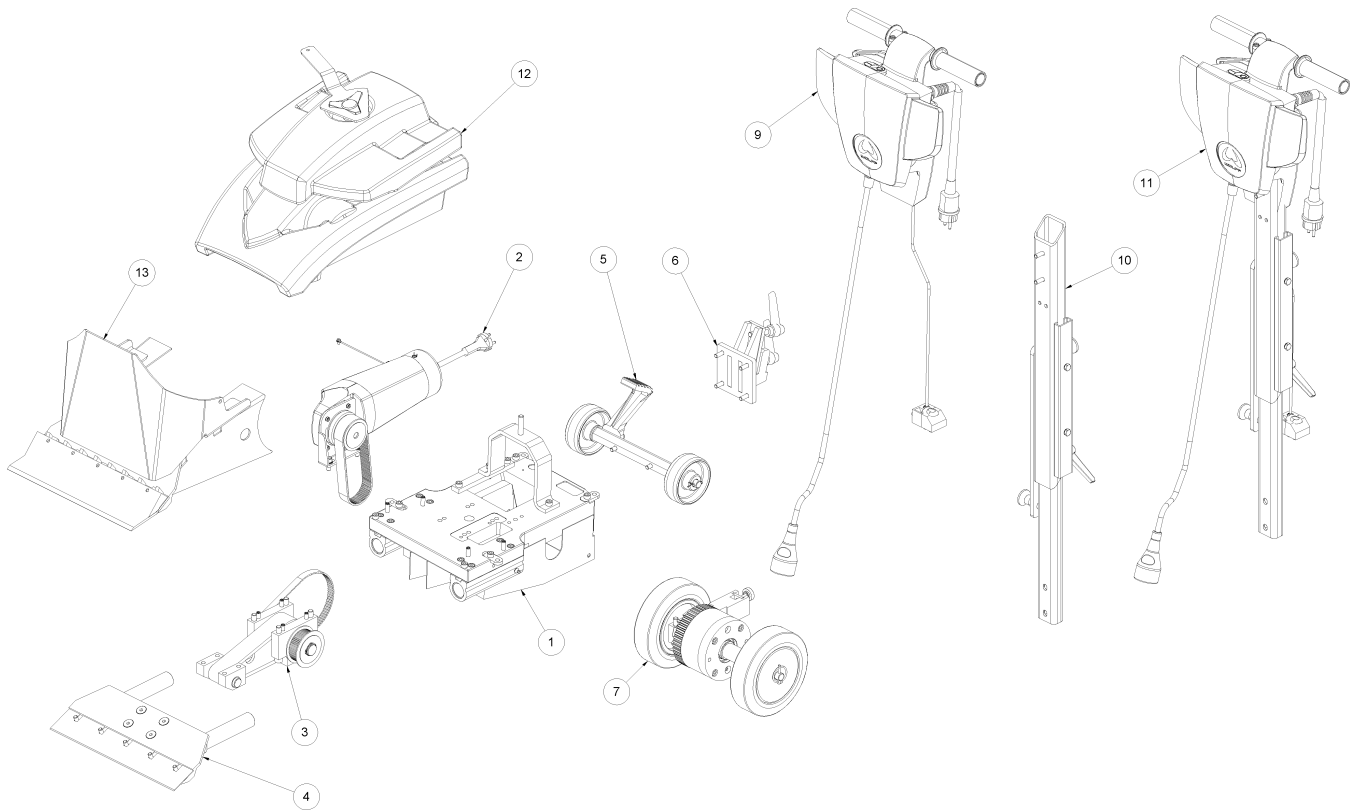

1 Turbo2 EU (0001/2006-0313/2007)

1 Turbo2 EU (0001/2006-0313/2007)

Item no.	Article no.	Description
1	01_01_038587	Frame
2	01_02_050946	Motor
3	01_03_038587	Striking mechanism
4	01_04_038587	Oscillator
5	01_05_038587	Transport Chassis
6	01_06_038587	Bracket
7	01_07_038587	Drive Shaft
9	01_09_038587	Cockpit
10	01_10_038587	handle
11	01_11_038562	handle complete
12	01_12_038587	Weight
13	01_13_063754	Parquet-Set
15	01_15_038587	Circuit diagram
16	01_16_048951	Tool kit
17	01_17_038587	Accessories