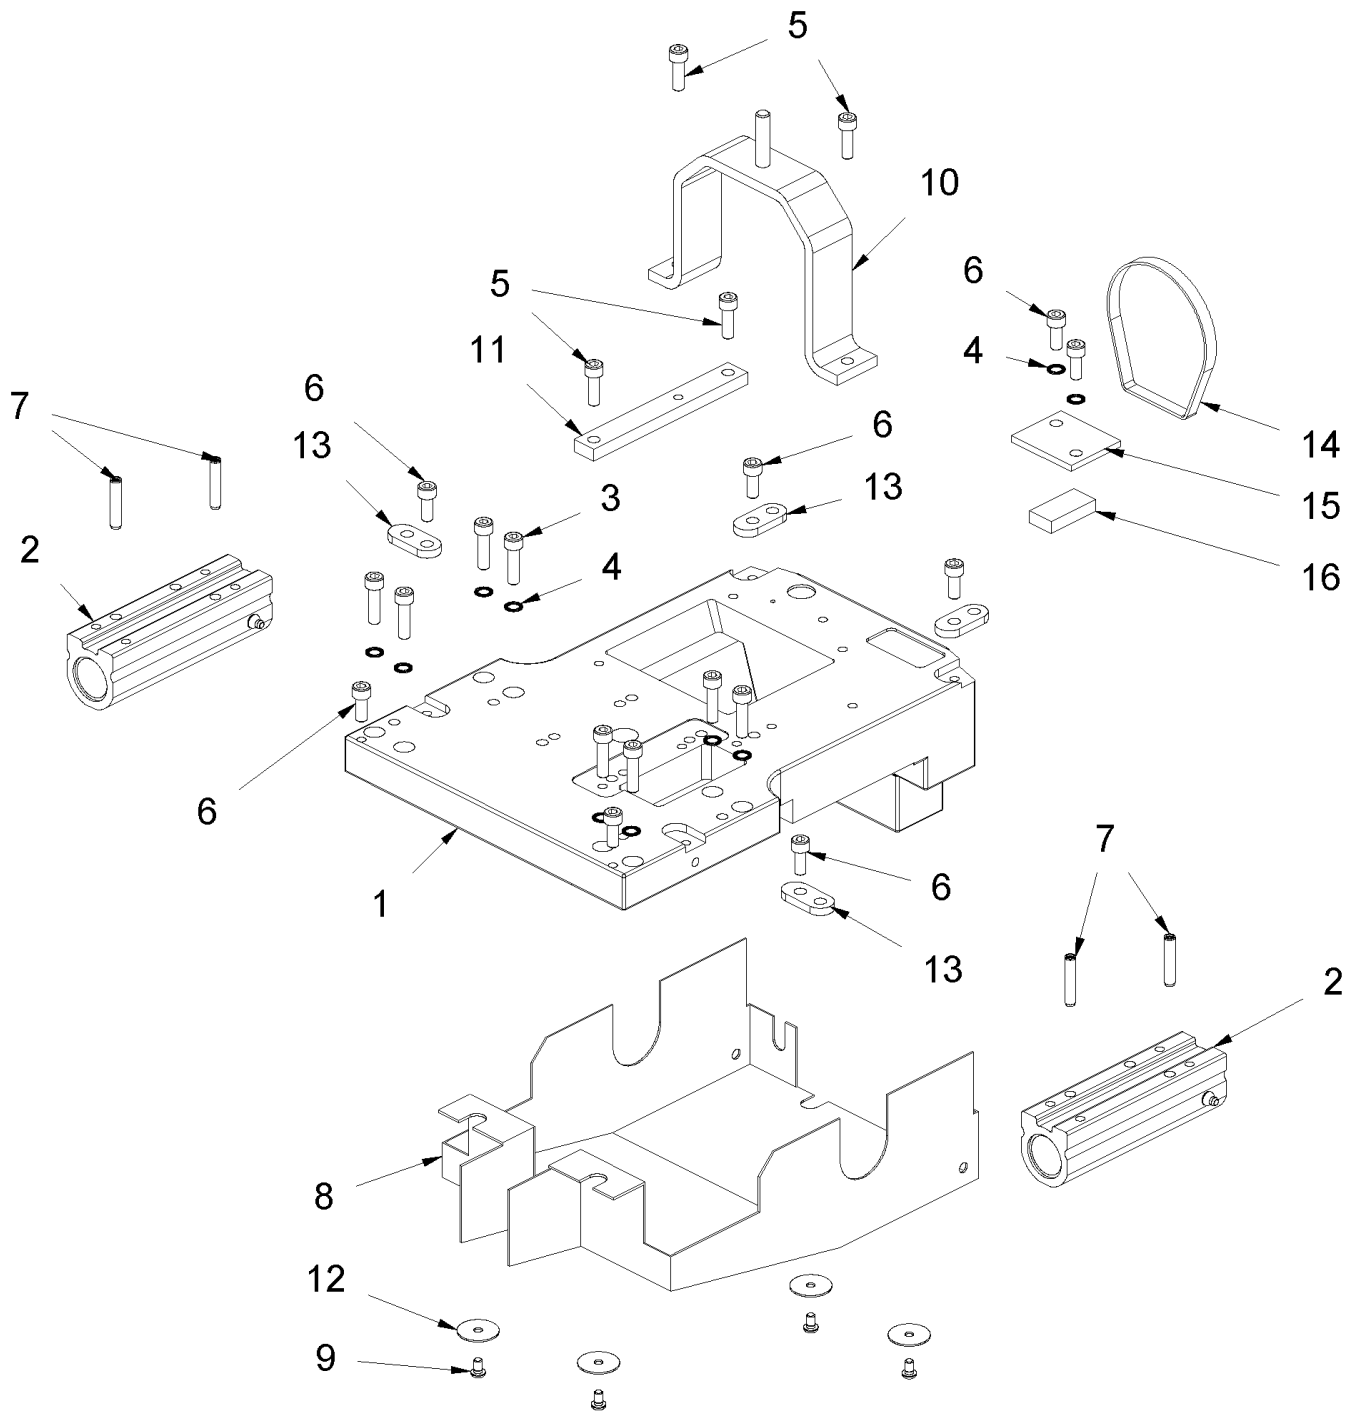

1 Frame

1 Frame

Item no.	Article no.	Description	Quantity
1	015106	Chassis TURBO	1
2	015054	Piston block,four-square,univ.SEE 10928	2
3	014736	Cylinder head screw M8x30 DIN 912	8
4	014860	Schnorr Washer M8	10
5	014735	Cylinder head screw M8x25 DIN 912	4
6	083960	Cylinder head bolt M8x20 10.9 DIN 912	8
7	016873	Cylindrical pin 8x30 DIN 7979	4
8	015154	Cover Turbo	1
9	014799	Lens head screw M6x10	4
10	042741	SG Strap f.cover Turbo2	1
11	038606	Holding device f.shackle Turbo2/Extro2	1
12	014835	Washer 6,4x30x1,25 n.DIN 522	4
13	015107	Bracket Turbo SEE 175341	4
14	014943	Motor Clamp 110/130	1
15	059467	Fixing plate	1
16	059469	Rubber sleeve	1