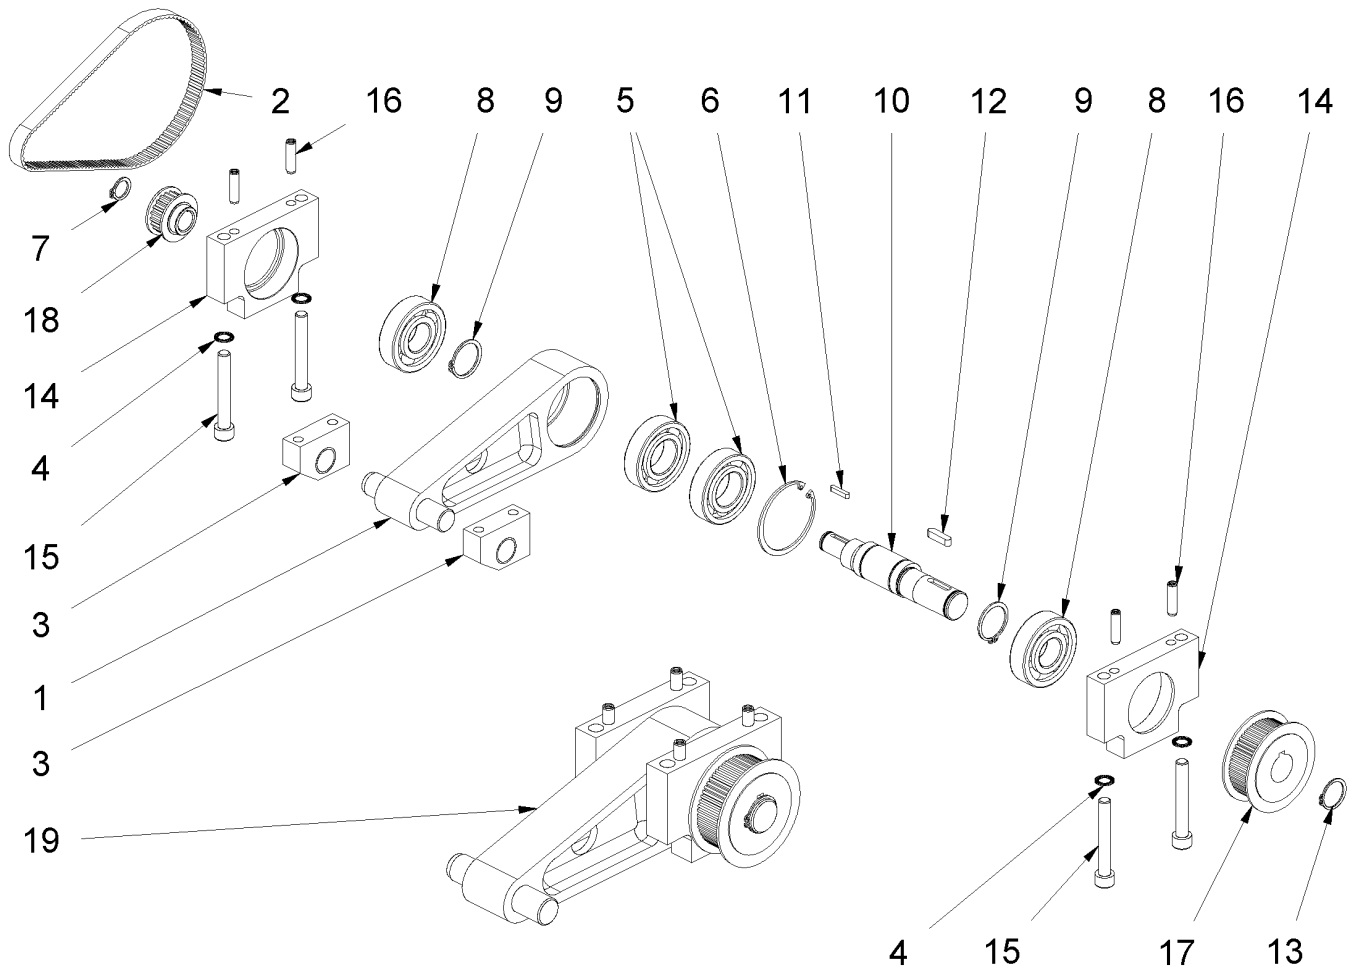

3 Striking mechanism

3 Striking mechanism

Item no.	Article no.	Description	Quantity
1	015144	Connecting Rod Turbo	1
2	014938	Thoothed belt 210L050	1
3	015417	Connecting rod bearing Turbo-/Su	2
4	014861	Washer M10	4
5	014710	Ball bearing 6206 2RS1 C3	2
6	014856	Safety washer I62 DIN 472	1
7	014850	Safety washer A17 DIN 471	1
8	014712	Ball bearing 6305	2
9	014853	Safety washer A30 DIN 471	2
10	015145	Excenter Shaft Turbo	1
11	014901	Nut key 4x4x20 DIN 6885 A	1
12	014903	Nut key 6x6x25 DIN 6885 A	1
13	014852	Safety washer A25 DIN 471	1
14	017079	Bearing Block	2
15	014742	Cylinder head screw M10x70 DIN 912 12.9	4
16	016873	Cylindrical pin 8x30 DIN 7979	4
17	015155	Toothed belt disk Z24	1
18	015156	Toothed belt disk ZZ 12	1
19	015037	Striking mechanism compl. TURBO	1