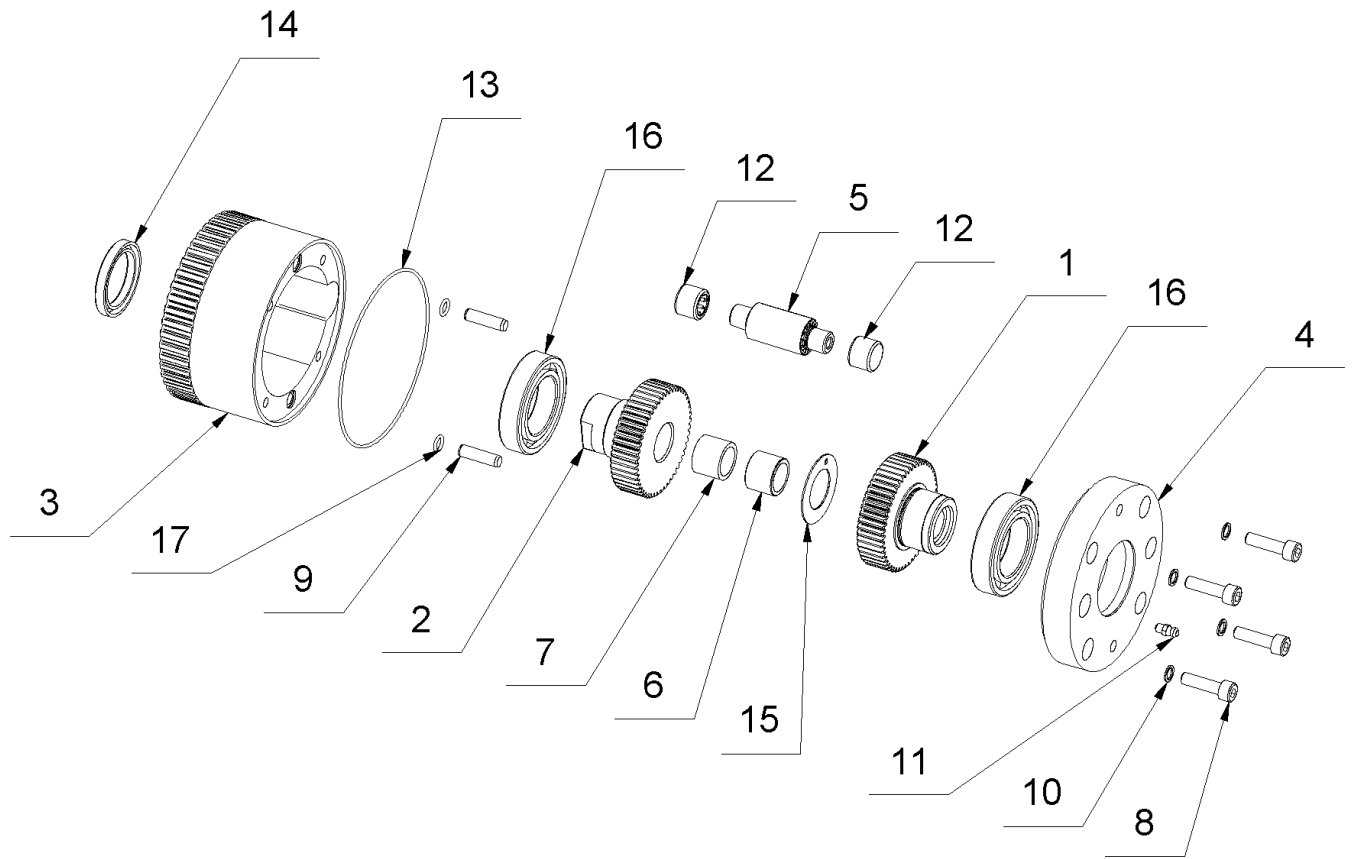

11 Gear block Turbo'48/ Super '30

11 Gear block Turbo'48/ Super '30

Item no.	Article no.	Description	Quantity
1	017852	Pinion Z 50	1
2	017851	Pinion Z 49	1
3	017837	Gear block housing TURBO	1
4	017865	Gear cover TURBO	1
5	015158	Small pinion ZZ14 TURBO	1
6	014909	Bushing 20x26x20	1
7	017953	Bush 20x26x20	1
8	014736	Cylinder head screw M8x30 DIN 912	4
9	016873	Cylindrical pin 8x30 DIN 7979	2
10	014911	Sealing Ring Cu 8x11.5x1 DIN 7603	4
11	014914	Lubricating nipple H1 M6	1
12	014865	Needle bearing BK 1516 A	2
13	017712	sealing ring 120x2 f.Turbo gearing	1
14	015159	Oil seal ring 38x52x7 WA	1
15	015160	Support washer	1
16	014706	Ball-bearing 6008 2RS1 C3	2
17	063181	O-Ring 8x2	2