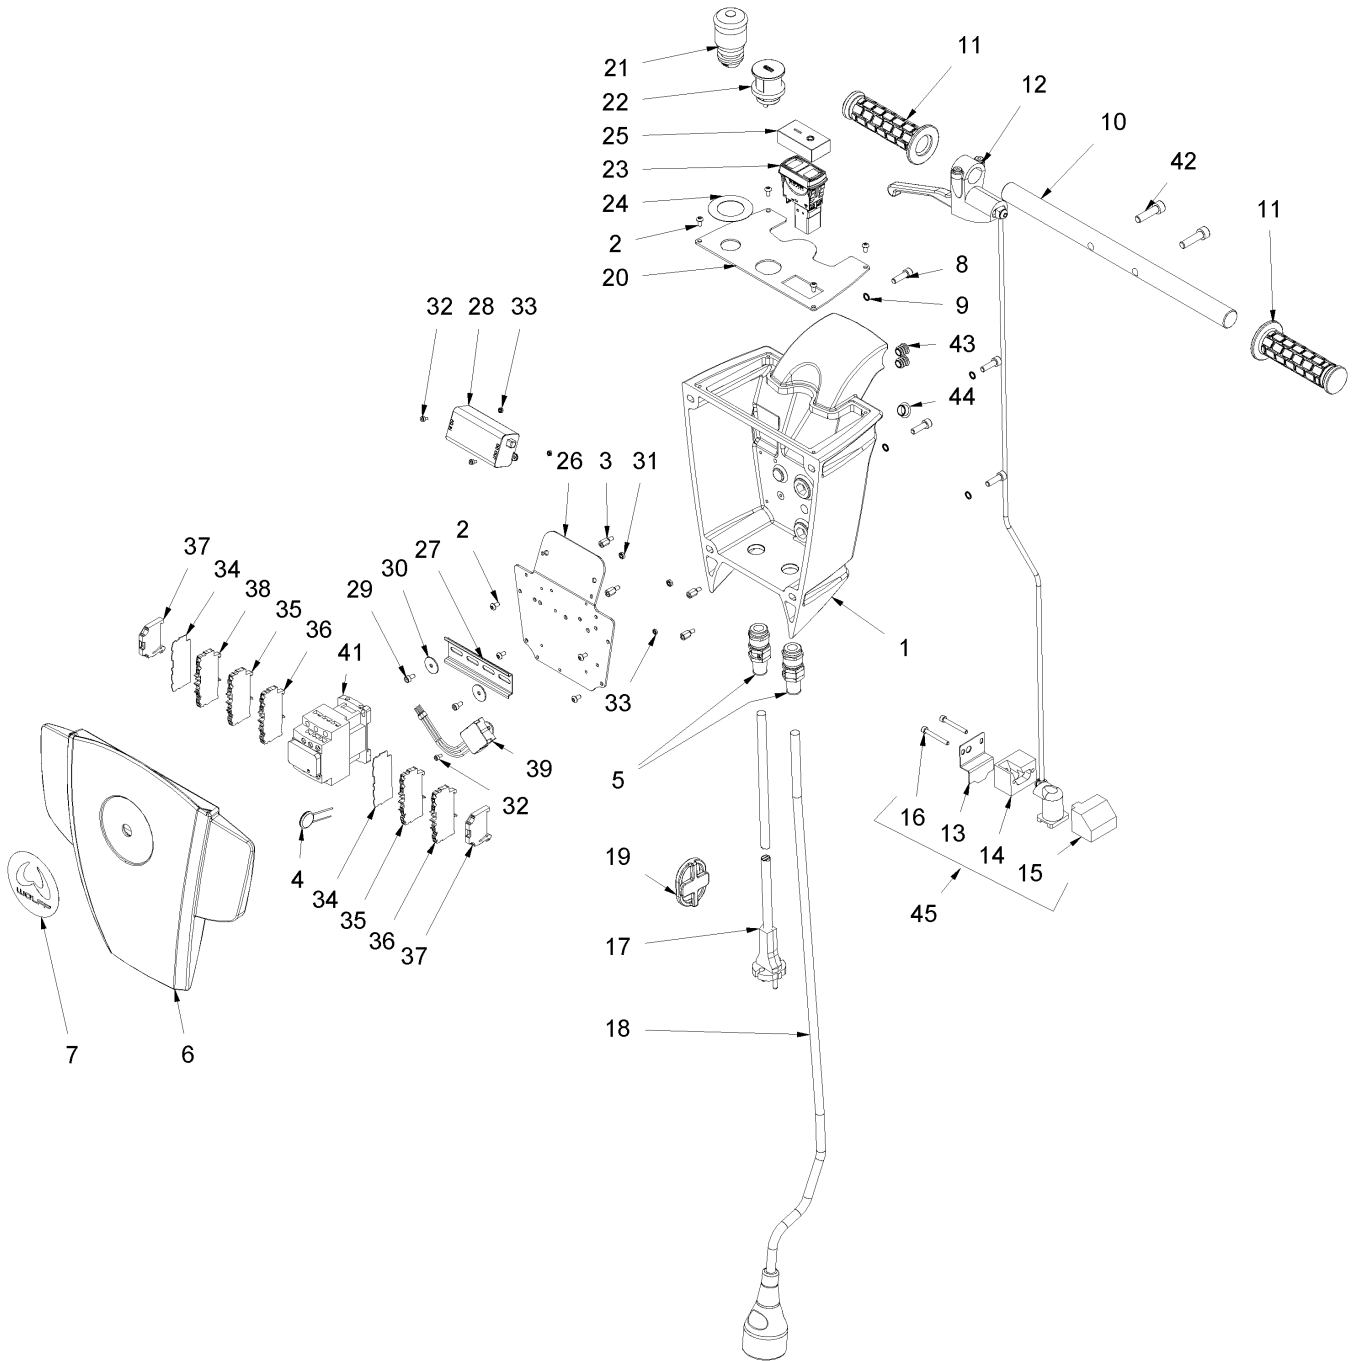

9 Cockpit

9 Cockpit

Item no.	Article no.	Description	Quantity
1	163923	Switch housing chill cast uni green	1
2	056488	Lens head screw M4x 8	8
3	169492	Spacer Stud M4x10mm SW7 BiTurbo	4
4	056885	Varistor Cobra 09	1
5	084796	Cable gland SR-M 20x1,5KB11-13mm	2
6	070308	Cover MO C-handle green	1
7	118141	Label Wolff 3D d80mm	1
8	014730	Cylinder head screw M 6x20 DIN 912	4
9	014859	Schnorr washer M6	4
10	073578	Handle C-handle Turbo 2	1
11	073574	Grip covering Ø22mm	2
12	038837	Hydraulic-clutch Turbo2	1
13	085487	Cover for anti-rotation device Turbo	1
14	019775	Rotation lock above Turbo Str.	1
15	019776	Rotation lock below Turbo Str.	1
16	017701	Allen screw M4x35 DIN 7991	2
17	071591	El.cord 3G2,5²X0,36M black Schukost	1
18	051918	El.cord 3G2,5x0,7m black w.clutch	1
19	067749	cable retention	1
20	173228	Front panel Turbo2	1
21	052443	Safety switch	1
22	082266	USB-recessed socket with Cap	1
23	164755	ETA protective switch 230V 2021	1
24	136966	Label emergency C-Stiel	1
25	164913	Splash water protection ETA switch 2021	1
26	169201	Mounting plate chill cast	1
27	068023	Top hat rail 100 mm	1
28	082260	power pack 15W out:12VDC in:100-240V	1
29	018280	Cylinder head screw M4x8 DIN 912	2
30	040503	Washer 4,3x20x1,25 n.DIN 522	2
31	017630	Hexagon nut M 4 DIN 934	2
32	053439	Cylinder head screw M3x6 DIN 912	3
33	017629	Hexagon nut M3 DIN 934	3
34	076759	Top hat rail endcoverplate	2