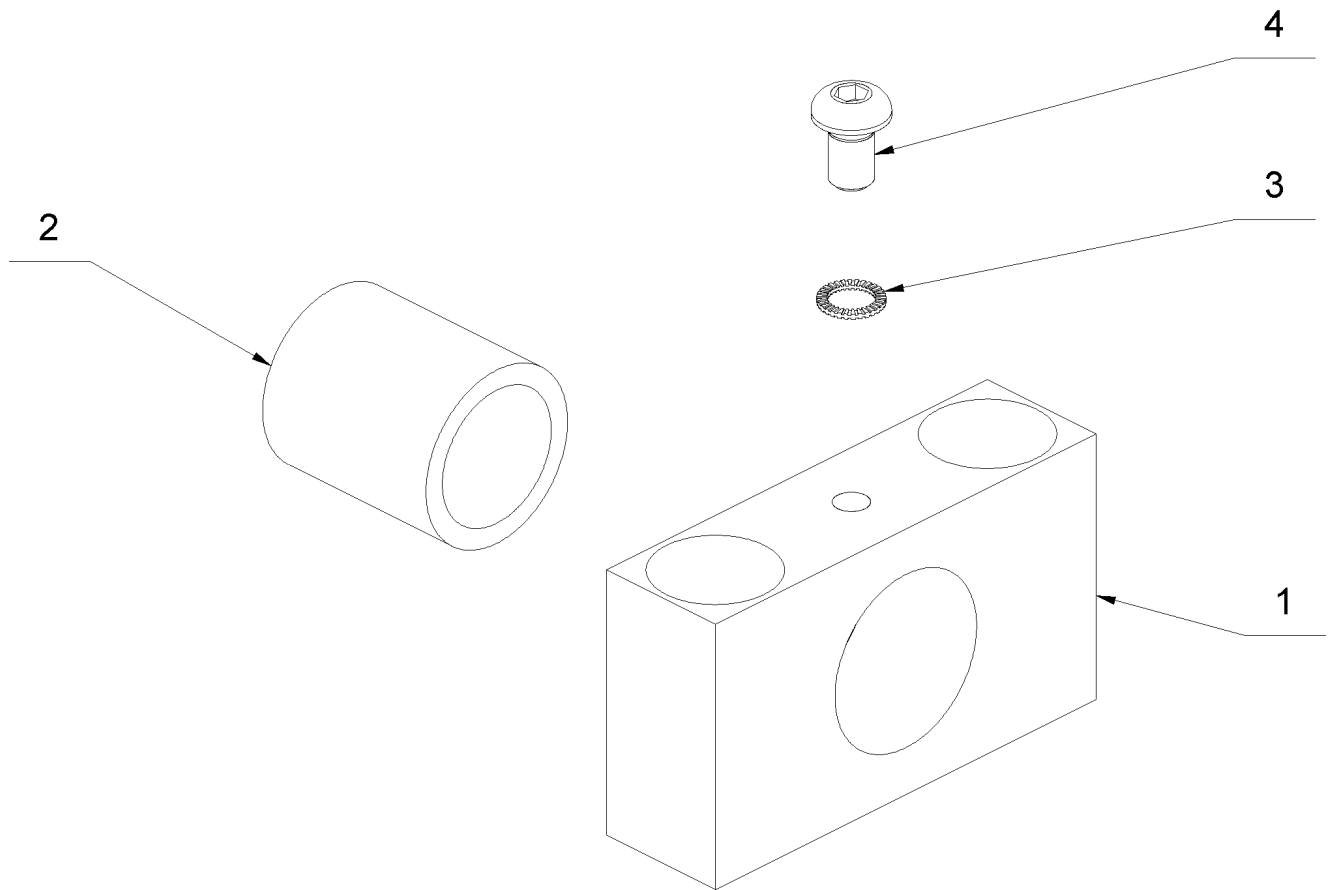

14 Mounting block / axle left Turbo/Sup.

---

14 Mounting block / axle left Turbo/Sup.

Item no.	Article no.	Description	Quantity
1	015036	Mounting block / axle left Turbo/Sup.	1
2	014910	Bushing 20x26x30	1
3	014859	Schnorr washer M6	1
4	014799	Lens head screw M6x10	1