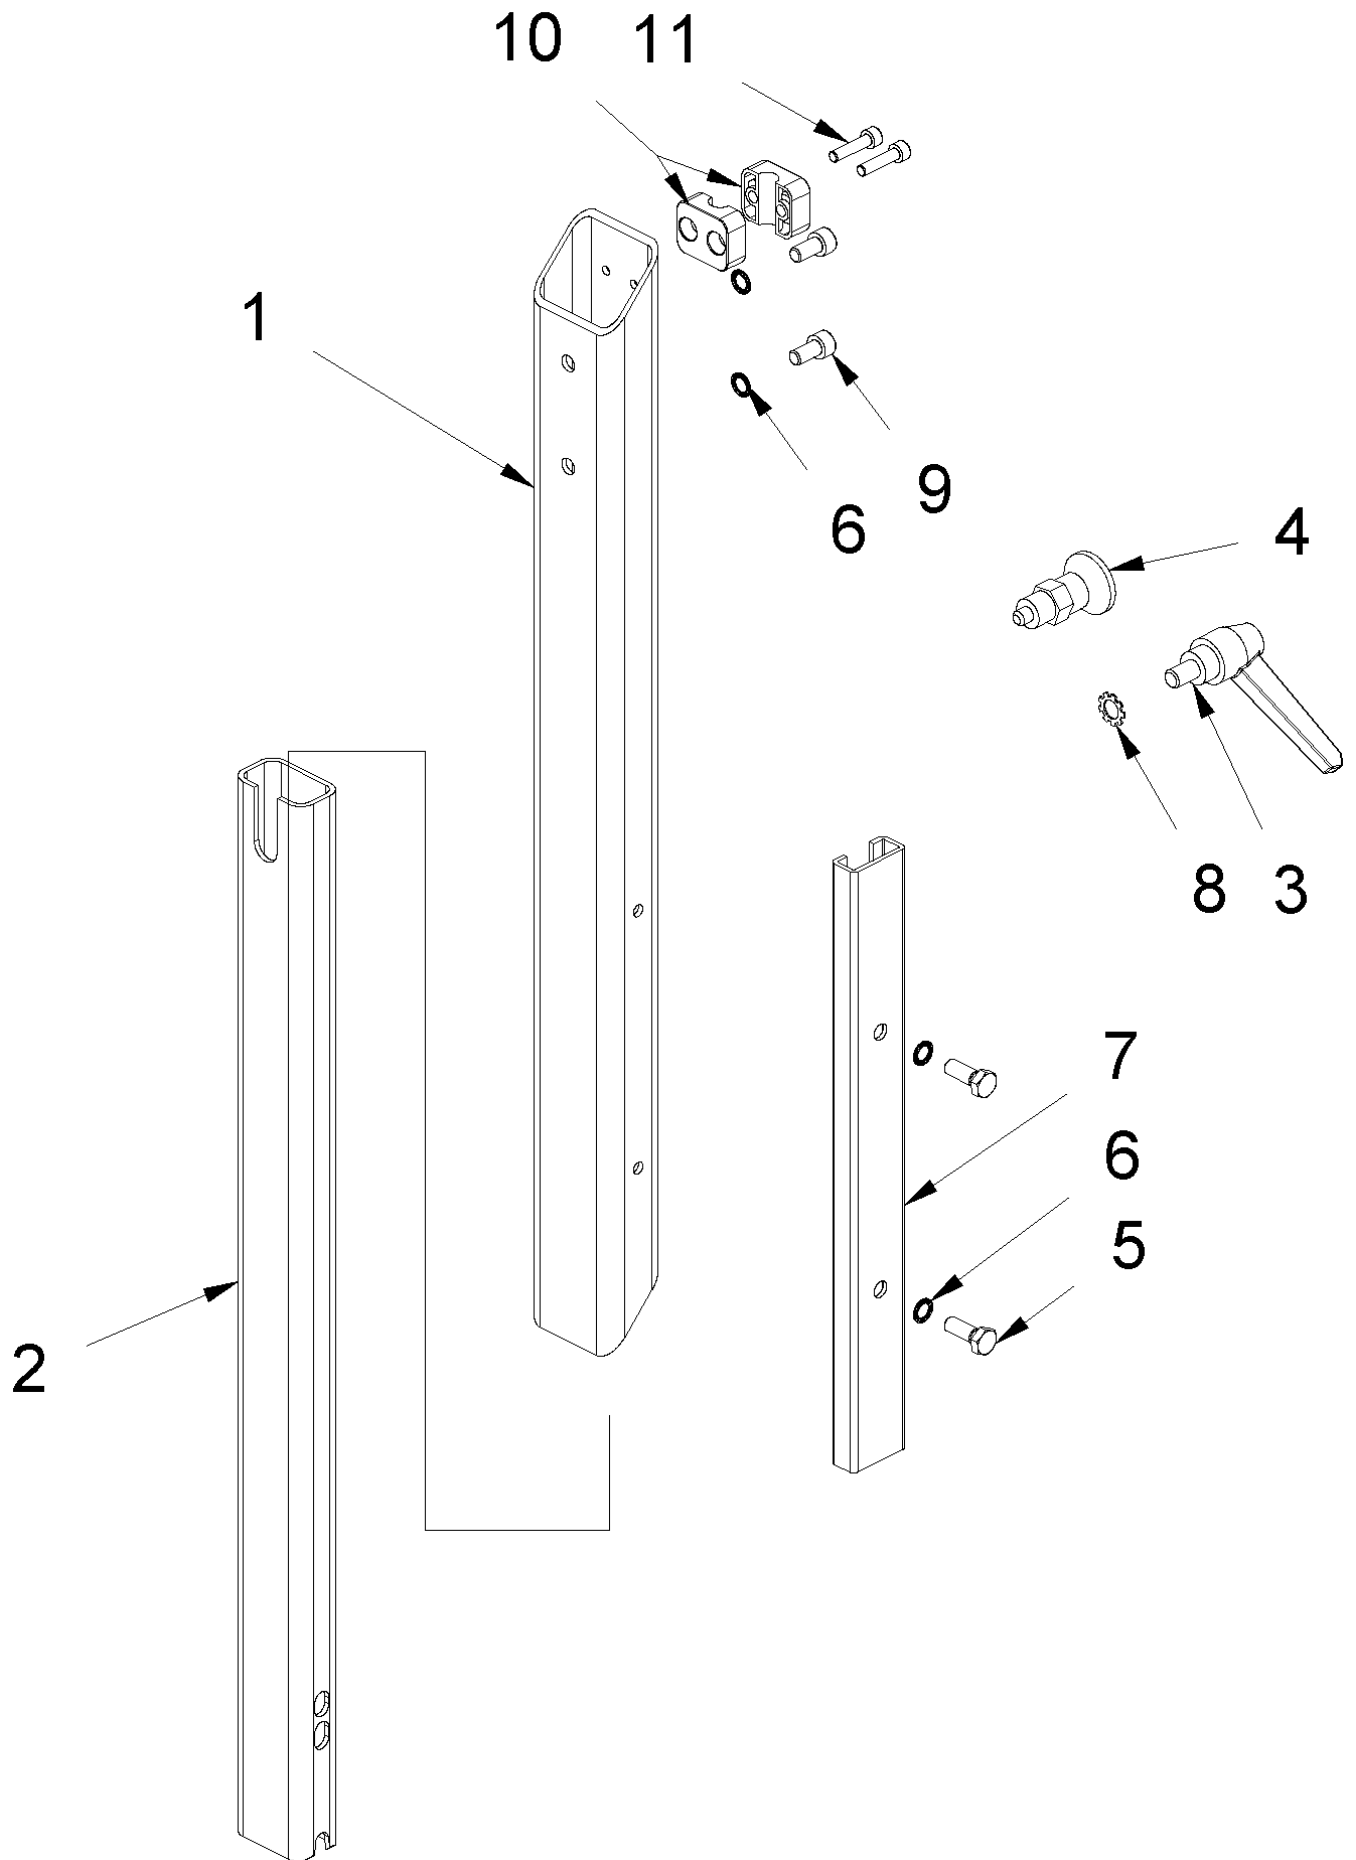

10 handle

10 handle

Item no.	Article no.	Description	Quantity
1	066535	SG Outer tube C-Handle	1
2	085480	SG Inside tube handel Turbo/Vario/Extro	1
3	038567	Clamping lever GN300-92-M10-16-SW	1
4	037953	Fixing pin	1
5	018153	Hexagonal screw M 8x 22 DIN 933	2
6	014860	Schnorr Washer M8	4
7	039188	Cable channel handle Turbo2,Extro2,Vario	1
8	017786	Tooth lock washer 10.5 DIN 6797	1
9	017651	Cylinder head screw M8x16 DIN 912	2
10	014995	Cable clamp (2 screws 1 cable)	2
11	062929	Cylinder head screw M6x 25 DIN 6912	2