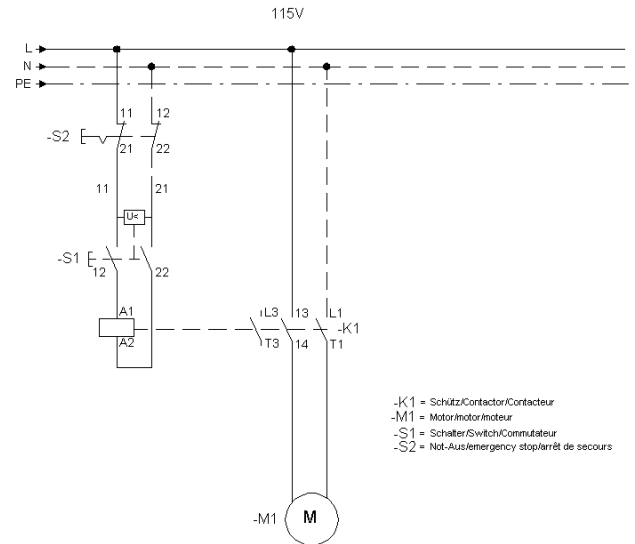

14 Bracket 4 positions

Item no.	Article no.	Description	Quantity
1	065606	Handle mounting left Turbo2	1
2	065607	Handle mounting right Turbo2	1
3	042367	Admission handle mounting 4fach Turbo 2	1
4	066077	Fat round screw M10x105 ähnlich DIN603	2
5	042473	Clamping lever GN300-78-M10-SW	1
6	014844	Spring washer B M10 DIN 137	3
7	014741	Cylinder head screw M10x45 DIN 912	2
8	014817	Hexagon nut M10 DIN 985	1
9	042366	Handle mounting plate 4fach cpl.Turbo 2	1

15 Circuit diagram