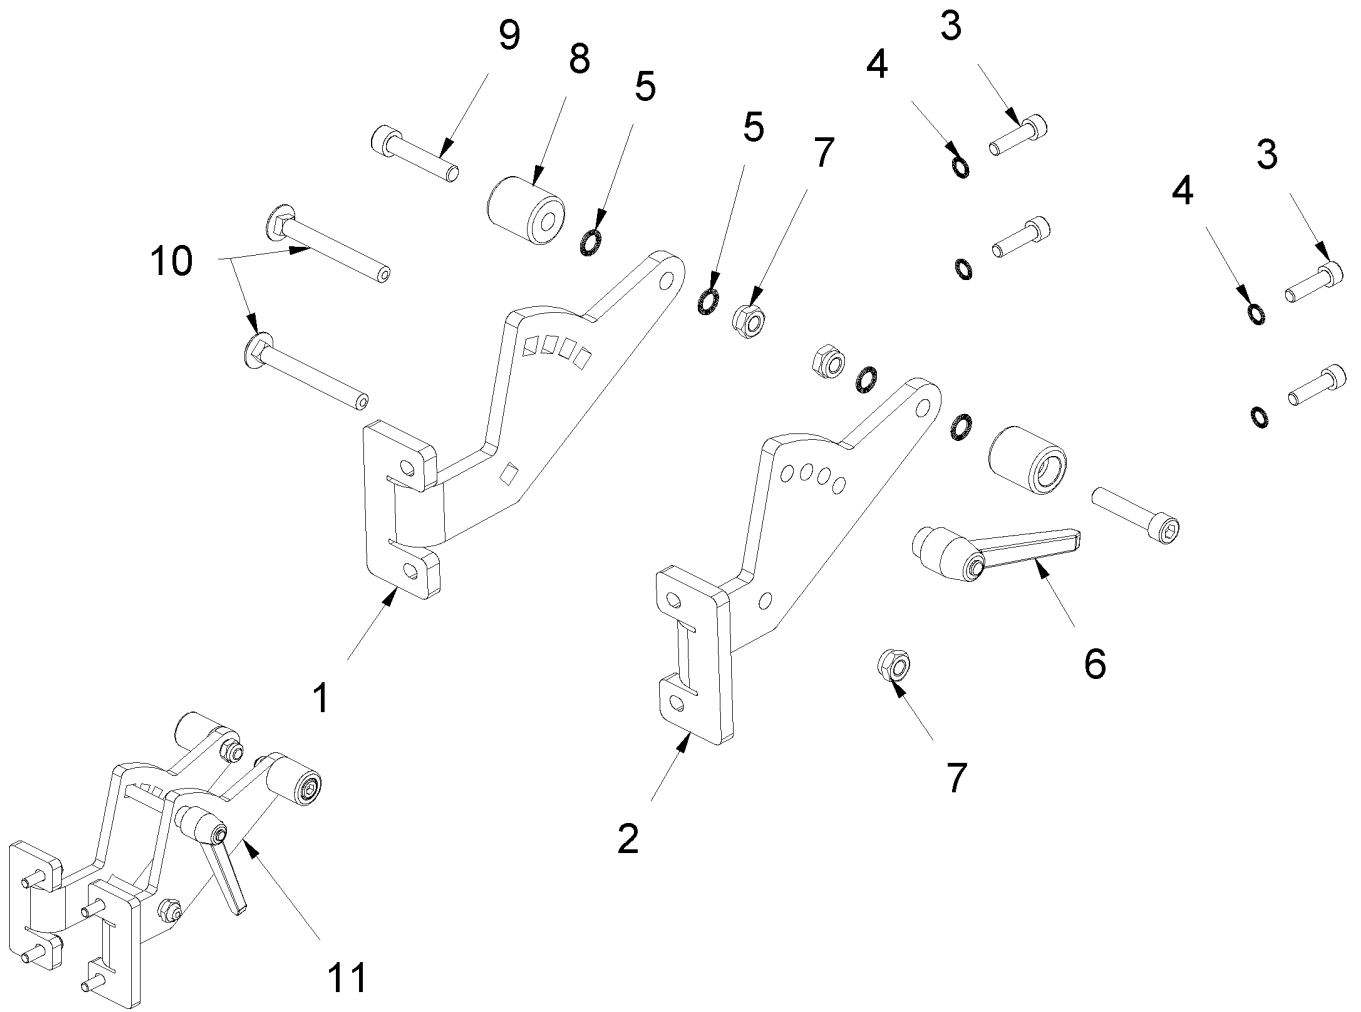

6 Bracket

6 Bracket

Item no.	Article no.	Description	Quantity
1	073580	Handle bracket 4xright C-handle Turbo	1
2	073579	Handle bracket 4x left C-handle Turbo	1
3	014736	Cylinder head screw M8x30 DIN 912	4
4	014860	Schnorr Washer M8	4
5	014861	Washer M10	4
6	042473	Clamping lever GN300-78-M10-SW	1
7	014817	Hexagon nut M10 DIN 985	3
8	078568	Protect Foot Pad short Turbo2	2
9	017549	Zylinder head screw M10x50 DIN 912	2
10	072331	Flat round screw M10x85 ähnlich DIN603	2
11	076846	Handle mounting plate 4p.C-hancpl.Turbo2	1