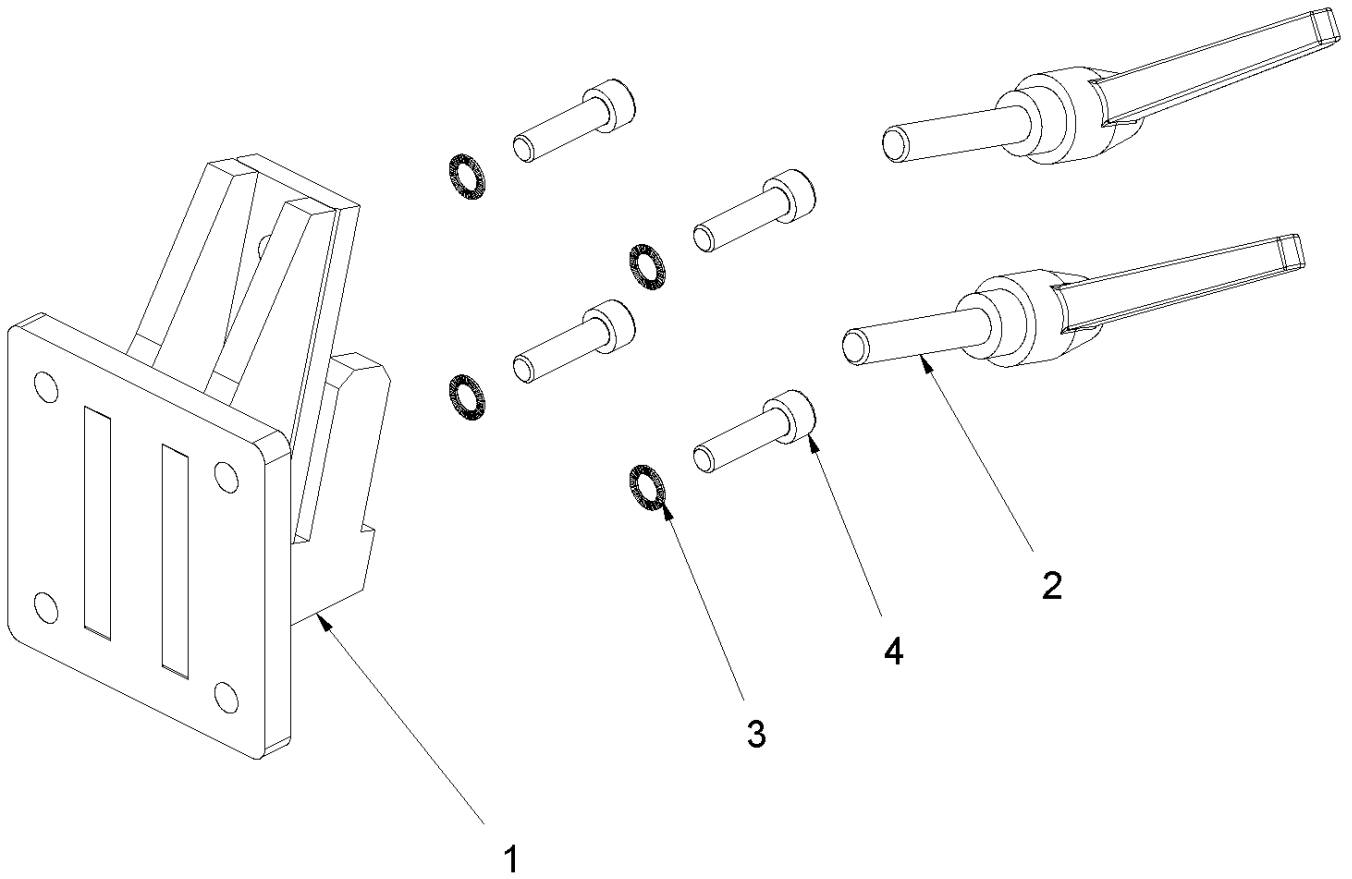

6 Bracket

---

6 Bracket

Item no.	Article no.	Description	Quantity
1	038531	SG-Handle bracket15°Extro2+Turbo2+Silent	1
2	038566	Clamping lever GN300-92-M10-50-SW	2
3	014860	Schnorr Washer M8	4
4	014736	Cylinder head screw M8x30 DIN 912	4