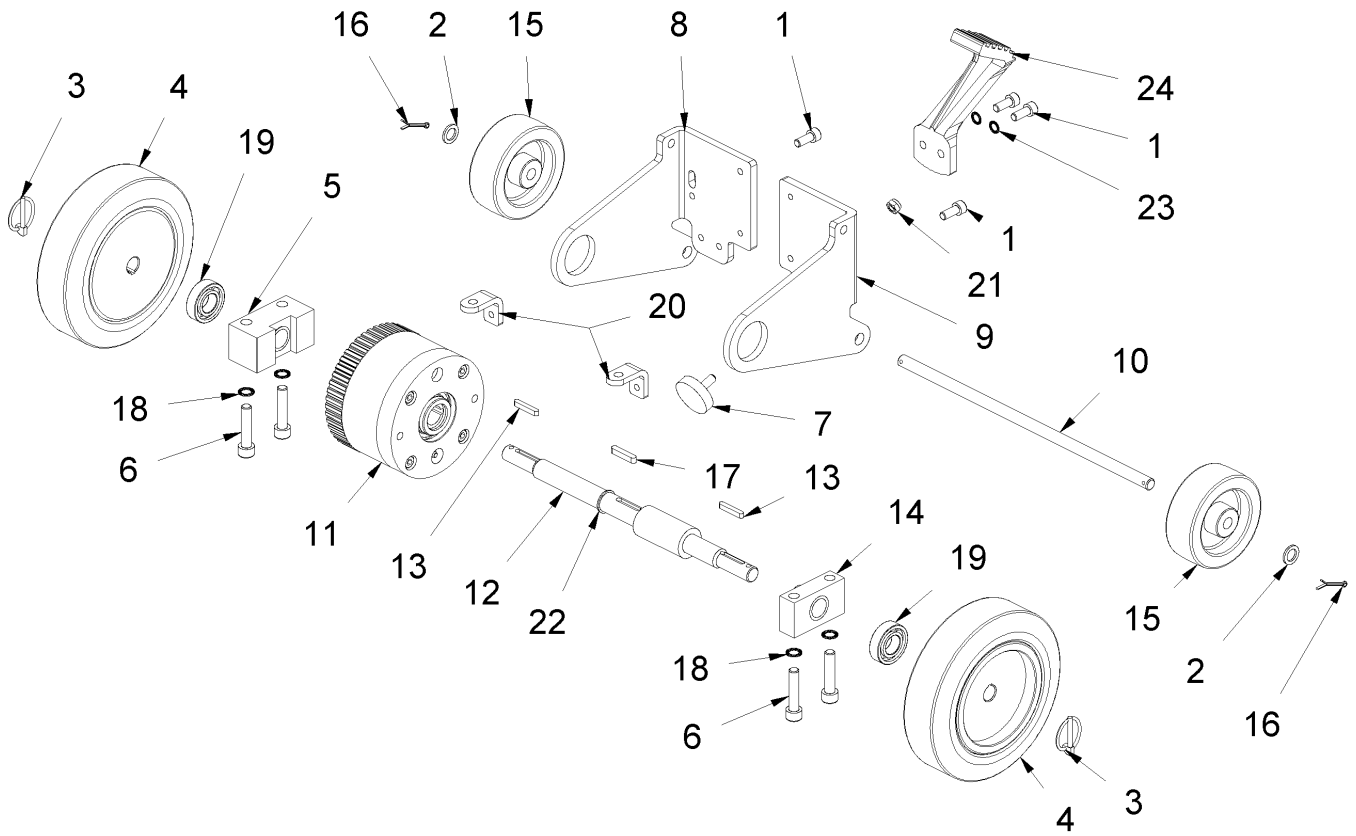

8 PB-Drive Shaft

8 PB-Drive Shaft

Item no.	Article no.	Description	Quantity
1	083960	Cylinder head bolt M8x20 10.9 DIN 912	4
2	014833	Washer 13 DIN 433	2
3	014888	Wheel pin 4,2mm galv.	2
4	015135	Driving Wheel B16	2
5	021505	Gear mounting right	1
6	014741	Cylinder head screw M10x45 DIN 912	4
7	032752	Rubber metal buffer 40x10-M8x23 Typ D	1
8	032743	Taking off angle rightExtro	1
9	032741	Taking off angle left Extro	1
10	032747	Transport axle Extro-Str	1
11	015140	Gear block Turbo'48/ Super '30	1
12	015142	Drive Shaft Axle Turbo-Stripper	1
13	014902	Nut key 5x5x32 DIN 6885 A	2
14	015036	Mounting block / axle left Turbo/Sup.	1
15	033399	Escapement wheel Extro-Str./VarioSilent	2
16	014886	split pin 3,2x32 DIN 94	2
17	014904	Nut key 6x6x32 DIN 6885 A	1
18	014861	Washer M10	4
19	014703	Ball-bearing 6004	2
20	032746	Bracket Extro-Str.	2
21	014816	Hexagon nut M8 DIN 985	1
22	014845	Compact ring KE 310	1
23	014860	Schnorr Washer M8	2
24	015125	Protect Foot Pad Turbo	1