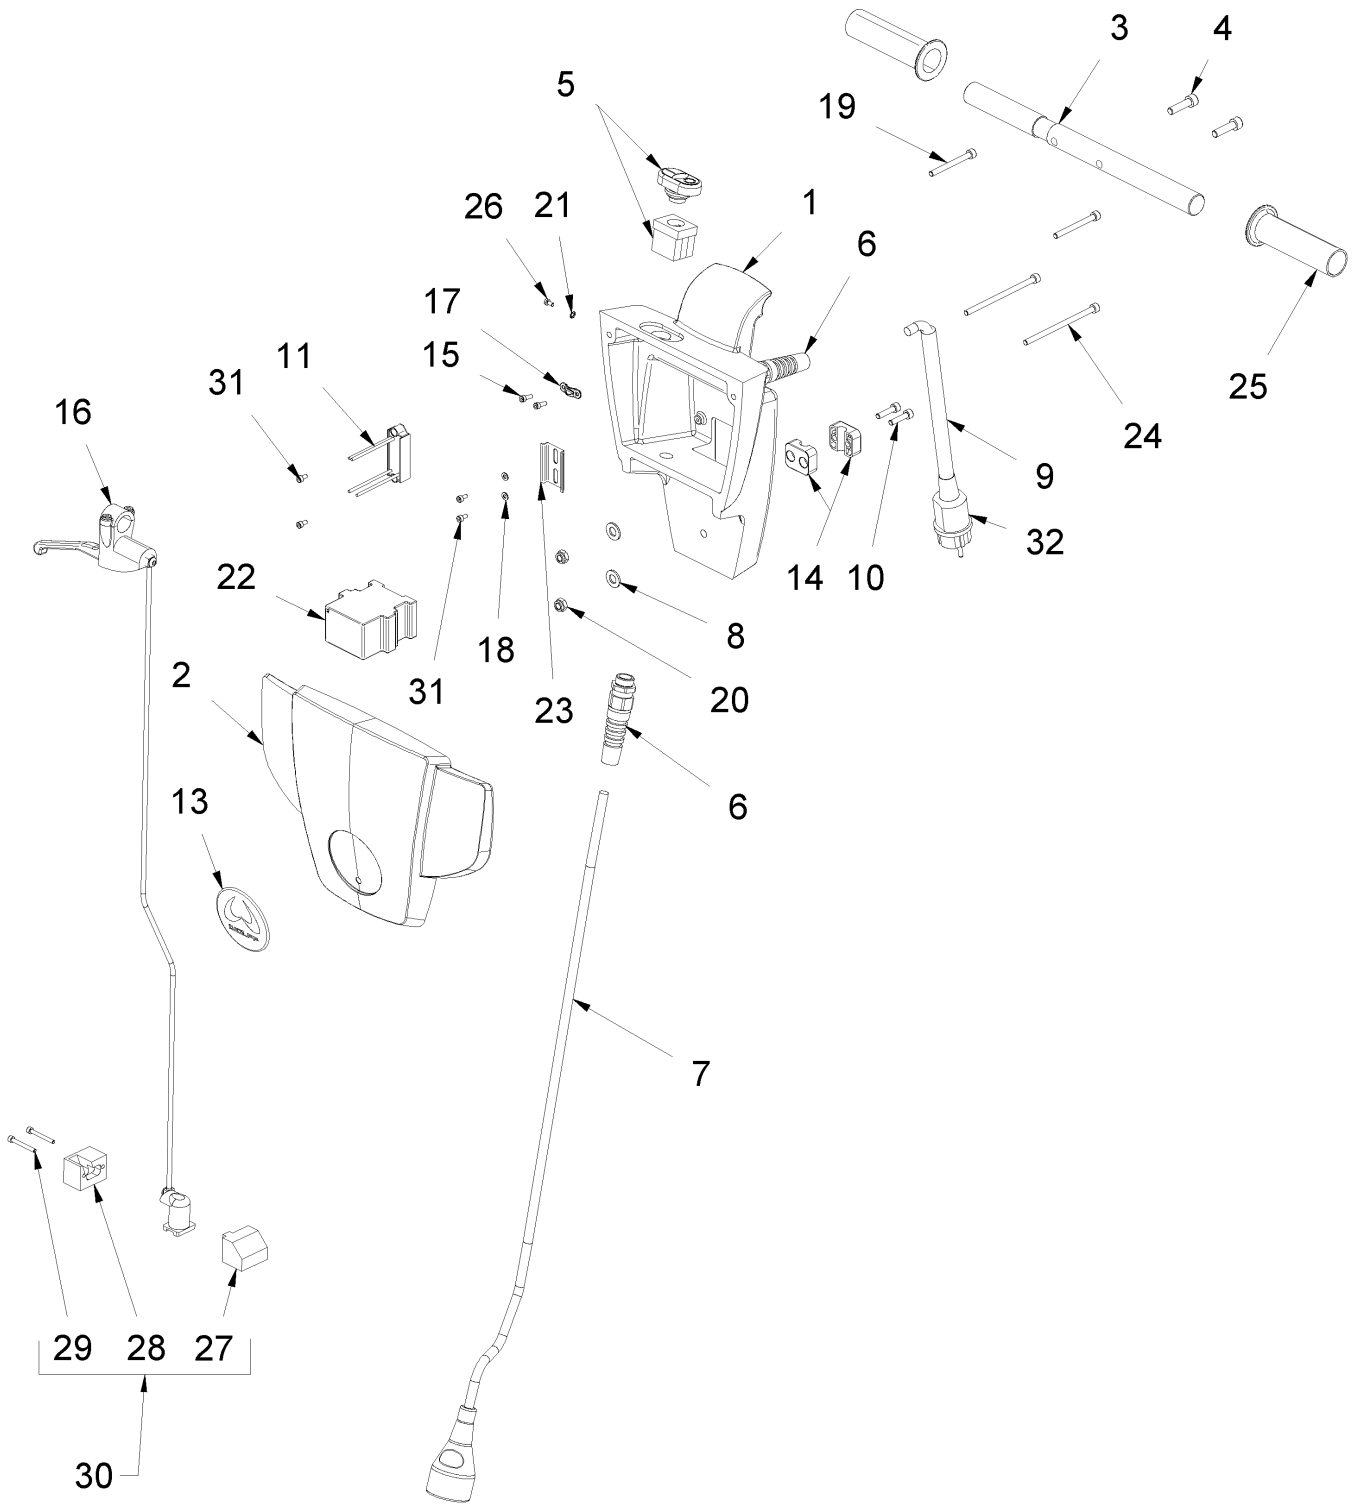

9 Cockpit

9 Cockpit

Item no.	Article no.	Description	Quantity
1	038507	Switch housing Turbo2 / Extro2	1
2	038505	Cover Extro2/Turbo2 SEE 175683	1
3	039233	Handle350 Turbo2	1
4	014736	Cylinder head screw M8x30 DIN 912	2
5	021233	ZB-Tracer	1
6	039190	Screw connection w.bending prot.M20x1,5	2
7	014974	El. cord 3G1,5x0,7m black w.clutch	1
8	014828	Washer M8 DIN 125 A	2
9	071591	El.cord 3G2,5²X0,36M black Schukost	1
9	072222	El.cord3G2,5²x0,36m black without plug	1
9	051437	El.cord 3G2,5x10m black without plug	1
10	062929	Cylinder head screw M6x 25 DIN 6912	2
11	076541	Current limiter230V,3wire GEFI replacem.	1
12	018280	Cylinder head screw M4x8 DIN 912	2
13	118141	Label Wolff 3D d80mm	1
14	014995	Cable clamp (2 screws 1 cable)	2
15	018284	Cylinder head screw M4x12 DIN 912	2
16	038837	Hydraulic-clutch Turbo2	1
17	015211	Cable clamp Motor Duro 2.0	1
18	017452	Washer M4 DIN 125 B	2
19	018259	Cylinder head screw M6x60 DIN 912	2
20	014816	Hexagon nut M8 DIN 985	2
21	017663	Tooth lock washer 4.3 Form A DIN 6797	1
22	021327	Contacto 230V / 20A	1
22	017439	Contacto 100 / 115 V	1
23	020969	Top hat rail 50 mm	1
23	068023	Top hat rail 100 mm	1
24	039284	Cylinder head screw M6x105 DIN 912	2
25	038568	Grip covering Ø25 Turbo2 / Extro2	2
26	017473	Cylinder head screw M4x8 DIN 84 brass	1
27	019776	Rotation lock below Turbo Str.	1
28	019775	Rotation lock above Turbo Str.	1
29	017701	Allen screw M4x35 DIN 7991	2
30	015046	Twist lock Turbo	1