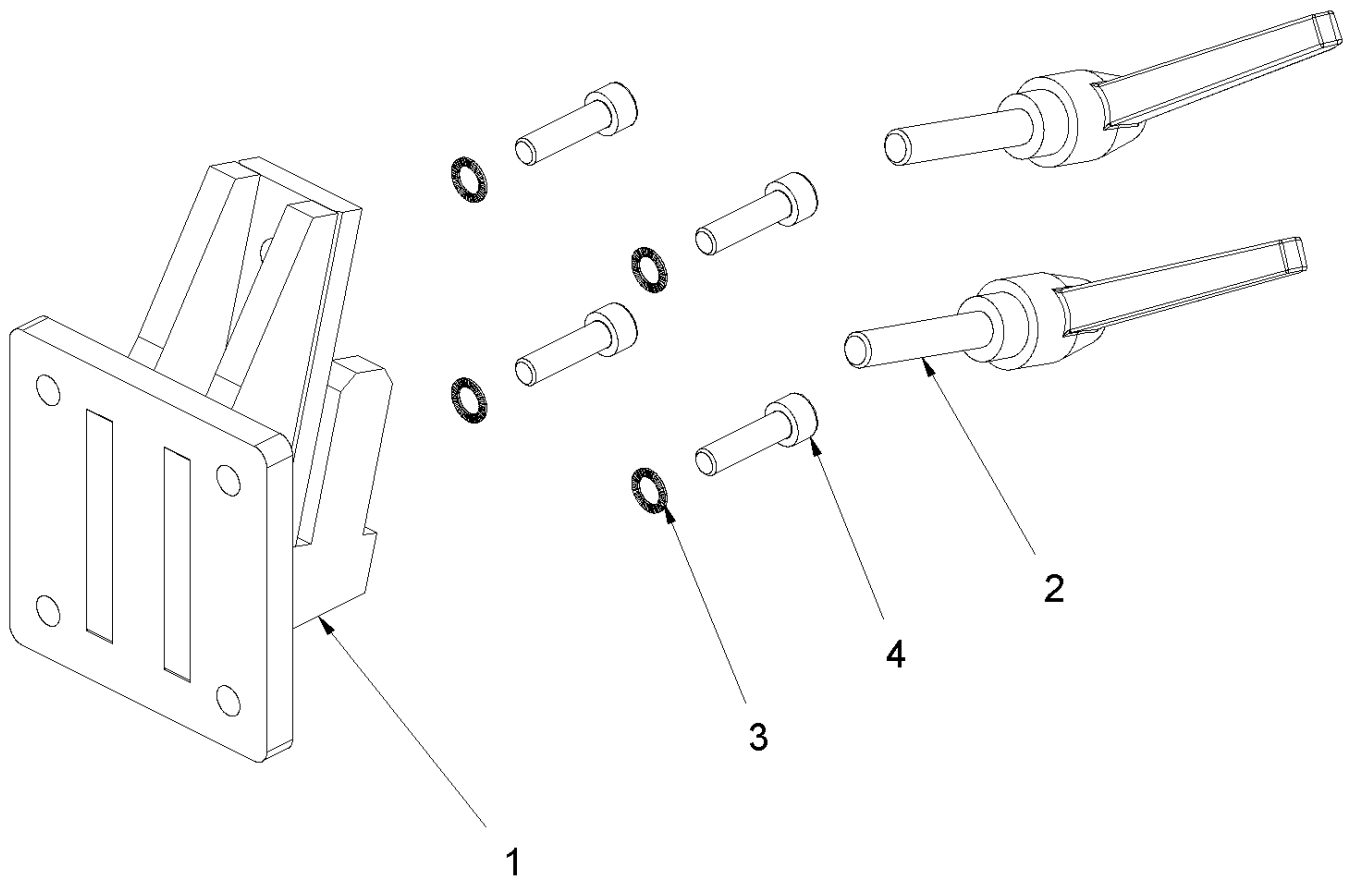

6 Bracket

---

6 Bracket

Item no.	Article no.	Description	Quantity
1	038531	SG-Handle bracket15°Extro2+Turbo2+Silent	1
2	038566	Clamping lever GN300-92-M10-50-SW	2
3	014860	Schnorr Washer M8	4
4	014736	Cylinder head screw M8x30 DIN 912	4