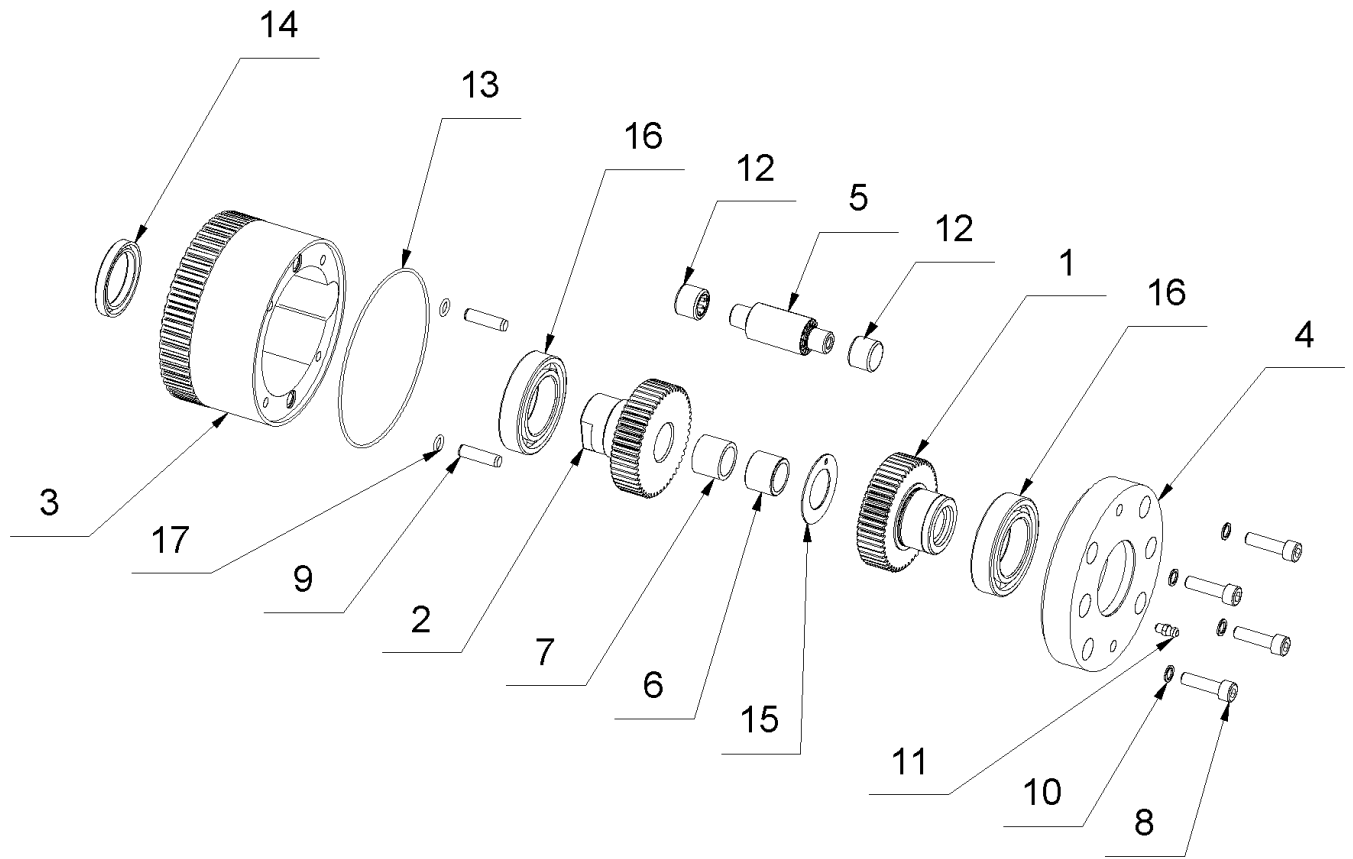

18 Gear block Turbo'48/ Super '30

18 Gear block Turbo'48/ Super '30

Item no.	Article no.	Description	Quantity
1	017852	Pinion Z 50	1
2	017851	Pinion Z 49	1
3	017837	Gear block housing TURBO	1
4	017865	Gear cover TURBO	1
5	015158	Small pinion ZZ14 TURBO	1
6	014909	Bushing 20x26x20	1
7	017953	Bush 20x26x20	1
8	014736	Cylinder head screw M8x30 DIN 912	4
9	016873	Cylindrical pin 8x30 DIN 7979	2
10	014911	Sealing Ring Cu 8x11.5x1 DIN 7603	4
11	014914	Lubricating nipple H1 M6	1
12	014865	Needle bearing BK 1516 A	2
13	017712	sealing ring 120x2 f.Turbo gearing	1
14	015159	Oil seal ring 38x52x7 WA	1
15	015160	Support washer	1
16	014706	Ball-bearing 6008 2RS1 C3	2
17	063181	O-Ring 8x2	2