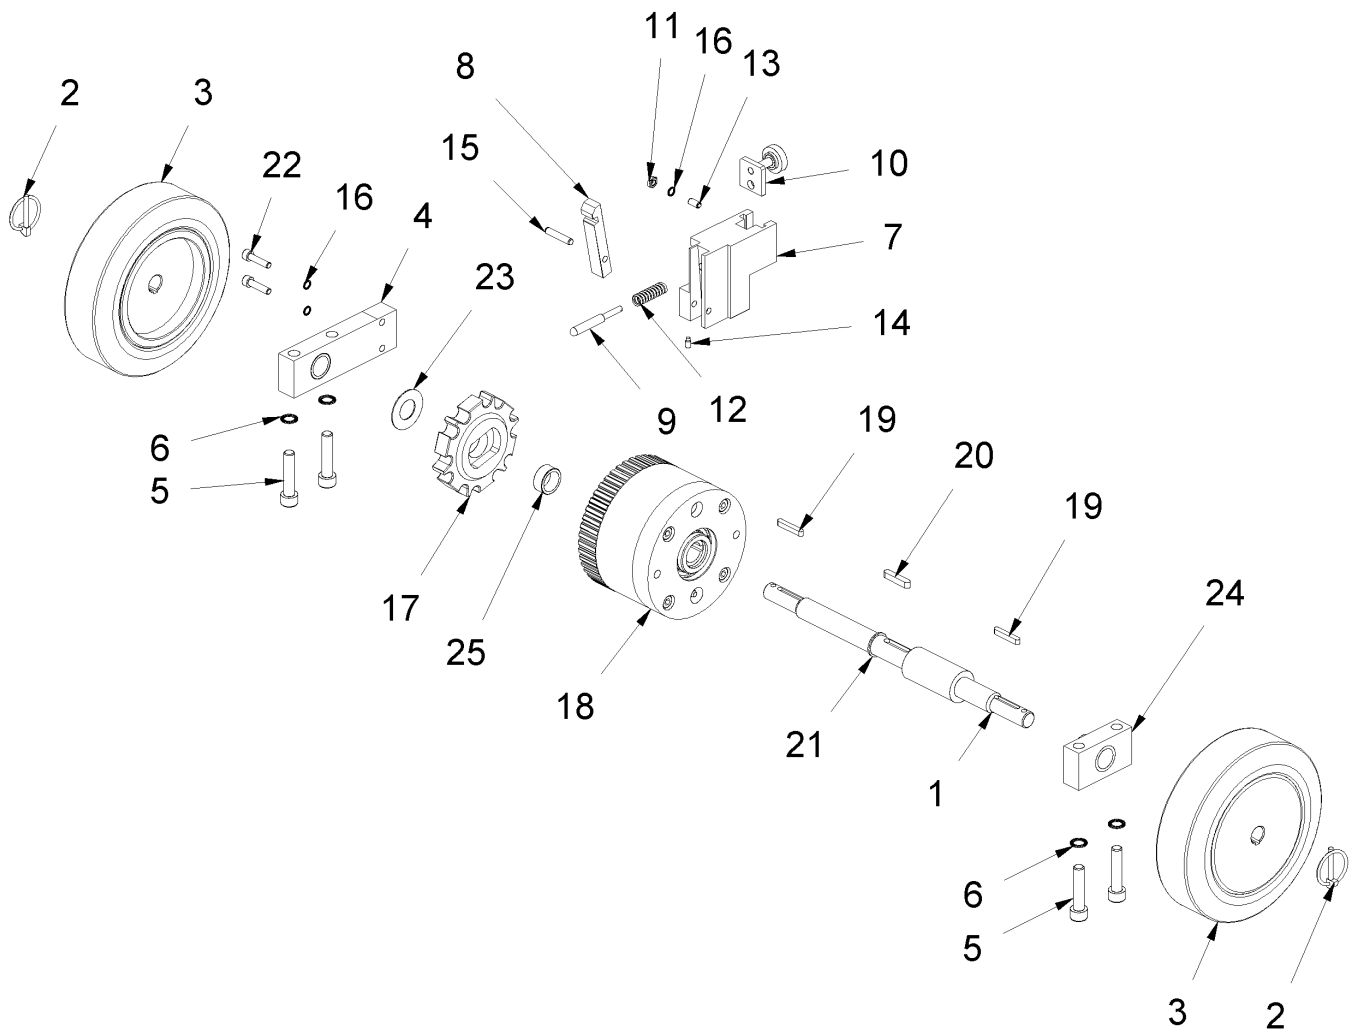

7 Drive Shaft

7 Drive Shaft

Item no.	Article no.	Description	Quantity
1	015142	Drive Shaft Axle Turbo-Stripper	1
2	014888	Wheel pin 4,2mm galv.	2
3	015135	Driving Wheel B16	2
4	015033	Mounting block/ Axle right Turbo	1
5	014741	Cylinder head screw M10x45 DIN 912	4
6	014861	Washer M10	4
7	040003	Clutch holder f.strong spring	1
8	040006	Clutch stop device f. strong spring	1
9	015120	Pressure bolt Turbo '41	1
10	043622	Emergency run unit Turbo2	1
11	014809	Hexagon nut M6 DIN 934	1
12	040002	Pressure spring D263T / 11x36,5x2,20	1
13	042681	Elastic pressure pieceM6 NLM 0300-06	1
14	014791	Headless pin M 5x10 DIN 915	1
15	014874	Cylindrical pin with nut	1
16	014859	Schnorr washer M6	3
17	015119	Clutch disc Turbo'47	1
18	015140	Gear block Turbo'48/ Super '30	1
19	014902	Nut key 5x5x32 DIN 6885 A	2
20	014904	Nut key 6x6x32 DIN 6885 A	1
21	014845	Compact ring KE 310	1
22	062929	Cylinder head screw M6x 25 DIN 6912	2
23	015164	Starter disc 20x40x1,0 mm	1
24	015036	Mounting block / axle left Turbo/Sup.	1
25	015141	Bushing 20x26x11	1