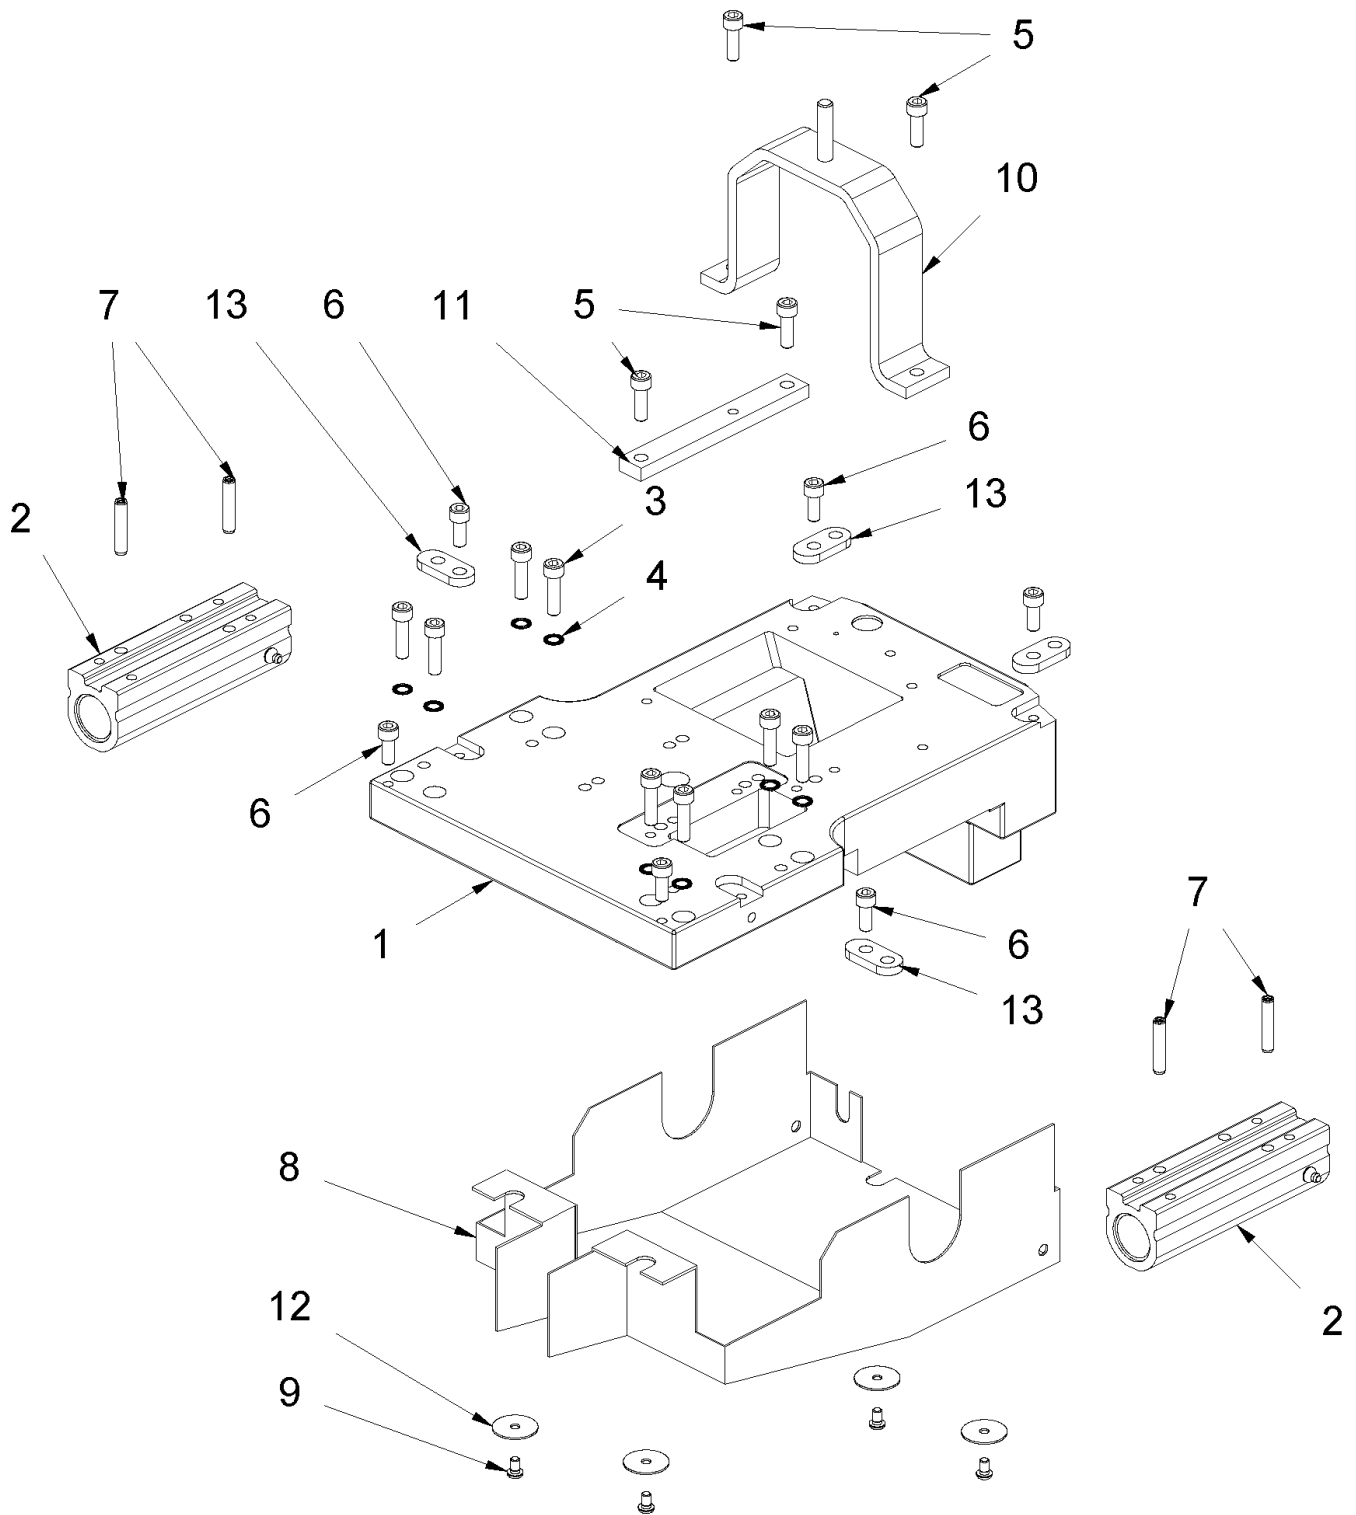

1 Frame

1 Frame

Item no.	Article no.	Description	Quantity
1	015106	Chassis TURBO	1
2	015054	Piston block,four-square,univ.SEE 10928	2
3	014736	Cylinder head screw M8x30 DIN 912	8
4	014860	Schnorr Washer M8	8
5	014735	Cylinder head screw M8x25 DIN 912	4
6	083960	Cylinder head bolt M8x20 10.9 DIN 912	6
7	014876	Cylindrical pin 8x 40 DIN 7979	4
8	015154	Cover Turbo	1
9	014799	Lens head screw M6x10	4
10	042741	SG Strap f.cover Turbo2	1
11	038606	Holding device f.shackle Turbo2/Extro2	1
12	014835	Washer 6,4x30x1,25 n.DIN 522	4
13	015107	Bracket Turbo SEE 175341	4