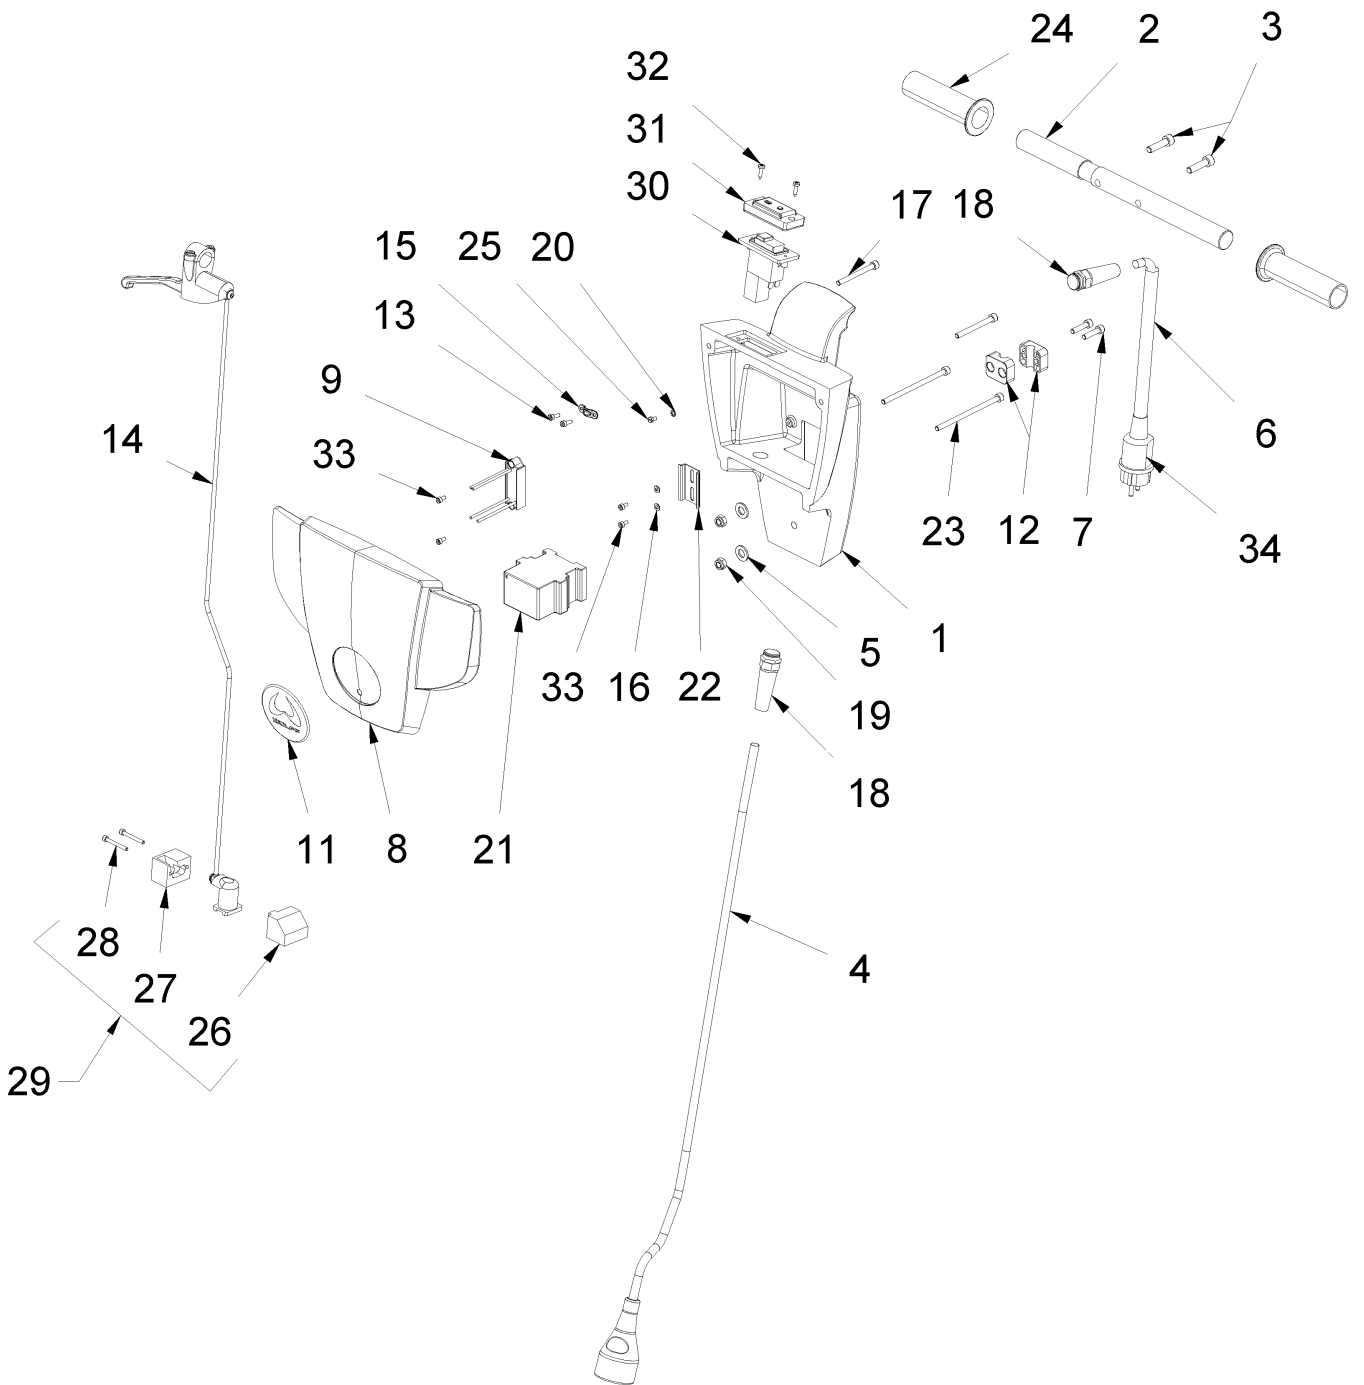

9 Cockpit

9 Cockpit

Item no.	Article no.	Description	Quantity
1	086359	Spare cockpit Turbo2 for 051915	1
2	039233	Handle350 Turbo2	1
3	014736	Cylinder head screw M8x30 DIN 912	2
4	051918	El.cord 3G2,5x0,7m black w.clutch	1
5	014828	Washer M8 DIN 125 A	2
6	071591	El.cord 3G2,5²X0,36M black Schukost	1
6	072222	El.cord3G2,5²x0,36m black without plug	1
6	051437	El.cord 3G2,5x10m black without plug	1
7	062929	Cylinder head screw M6x 25 DIN 6912	2
8	038505	Cover Extro2/Turbo2 SEE 175683	1
9	076541	Current limiter230V,3wire GEFI replacem.	1
10	018280	Cylinder head screw M4x8 DIN 912	2
11	118141	Label Wolff 3D d80mm	1
12	014995	Cable clamp (2 screws 1 cable)	2
13	018284	Cylinder head screw M4x12 DIN 912	2
14	038837	Hydraulic-clutch Turbo2	1
15	015211	Cable clamp Motor Duro 2.0	1
16	017452	Washer M4 DIN 125 B	2
17	018259	Cylinder head screw M6x60 DIN 912	2
18	039190	Screw connection w.bending prot.M20x1,5	2
19	014816	Hexagon nut M8 DIN 985	2
20	017663	Tooth lock washer 4.3 Form A DIN 6797	1
21	021327	Contacto 230V / 20A	1
21	017439	Contacto 100 / 115 V	1
22	020969	Top hat rail 50 mm	1
22	068023	Top hat rail 100 mm	1
23	039284	Cylinder head screw M6x105 DIN 912	2
24	038568	Grip covering Ø25 Turbo2 / Extro2	2
25	017473	Cylinder head screw M4x8 DIN 84 brass	1
26	019776	Rotation lock below Turbo Str.	1
27	019775	Rotation lock above Turbo Str.	1
28	017701	Allen screw M4x35 DIN 7991	2
29	015046	Twist lock Turbo	1
30	051709	ETA protective switch 230V SEE 164756	1