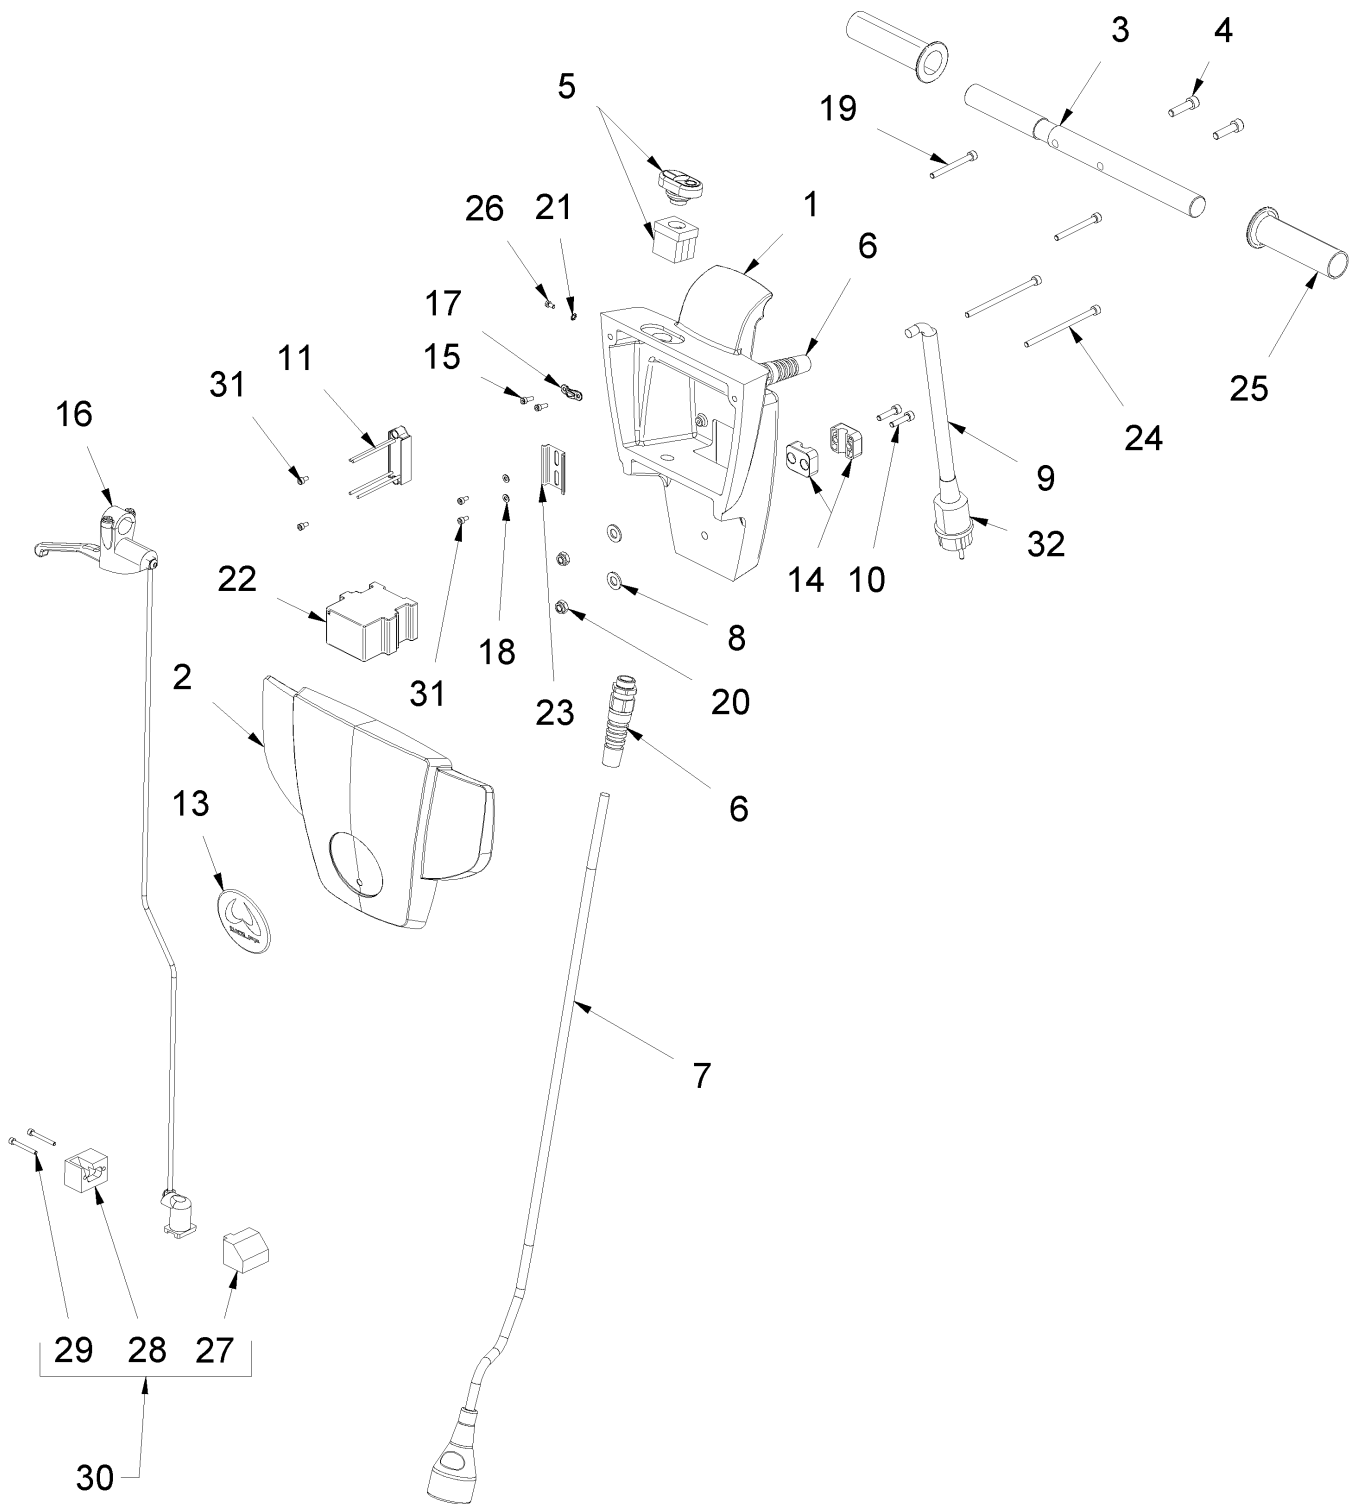

9 Cockpit

9 Cockpit

Item no.	Article no.	Description	Quantity
1	038507	Switch housing Turbo2 / Extro2	1
2	038505	Cover Extro2/Turbo2 SEE 175683	1
3	039233	Handle350 Turbo2	1
4	014736	Cylinder head screw M8x30 DIN 912	2
5	021233	ZB-Tracer	1
6	039190	Screw connection w.bending prot.M20x1,5	2
7	014974	El. cord 3G1,5x0,7m black w.clutch	1
8	014828	Washer M8 DIN 125 A	2
9	071591	El.cord 3G2,5²X0,36M black Schukost	1
9	072222	El.cord3G2,5²x0,36m black without plug	1
9	051437	El.cord 3G2,5x10m black without plug	1
10	062929	Cylinder head screw M6x 25 DIN 6912	2
11	076541	Current limiter230V,3wire GEFI replacem.	1
12	018280	Cylinder head screw M4x8 DIN 912	2
13	118141	Label Wolff 3D d80mm	1
14	014995	Cable clamp (2 screws 1 cable)	2
15	018284	Cylinder head screw M4x12 DIN 912	2
16	038837	Hydraulic-clutch Turbo2	1
17	015211	Cable clamp Motor Duro 2.0	1
18	017452	Washer M4 DIN 125 B	2
19	018259	Cylinder head screw M6x60 DIN 912	2
20	014816	Hexagon nut M8 DIN 985	2
21	017663	Tooth lock washer 4.3 Form A DIN 6797	1
22	021327	Contacto 230V / 20A	1
22	017439	Contacto 100 / 115 V	1
23	020969	Top hat rail 50 mm	1
23	068023	Top hat rail 100 mm	1
24	039284	Cylinder head screw M6x105 DIN 912	2
25	038568	Grip covering Ø25 Turbo2 / Extro2	2
26	017473	Cylinder head screw M4x8 DIN 84 brass	1
27	019776	Rotation lock below Turbo Str.	1
28	019775	Rotation lock above Turbo Str.	1
29	017701	Allen screw M4x35 DIN 7991	2
30	015046	Twist lock Turbo	1