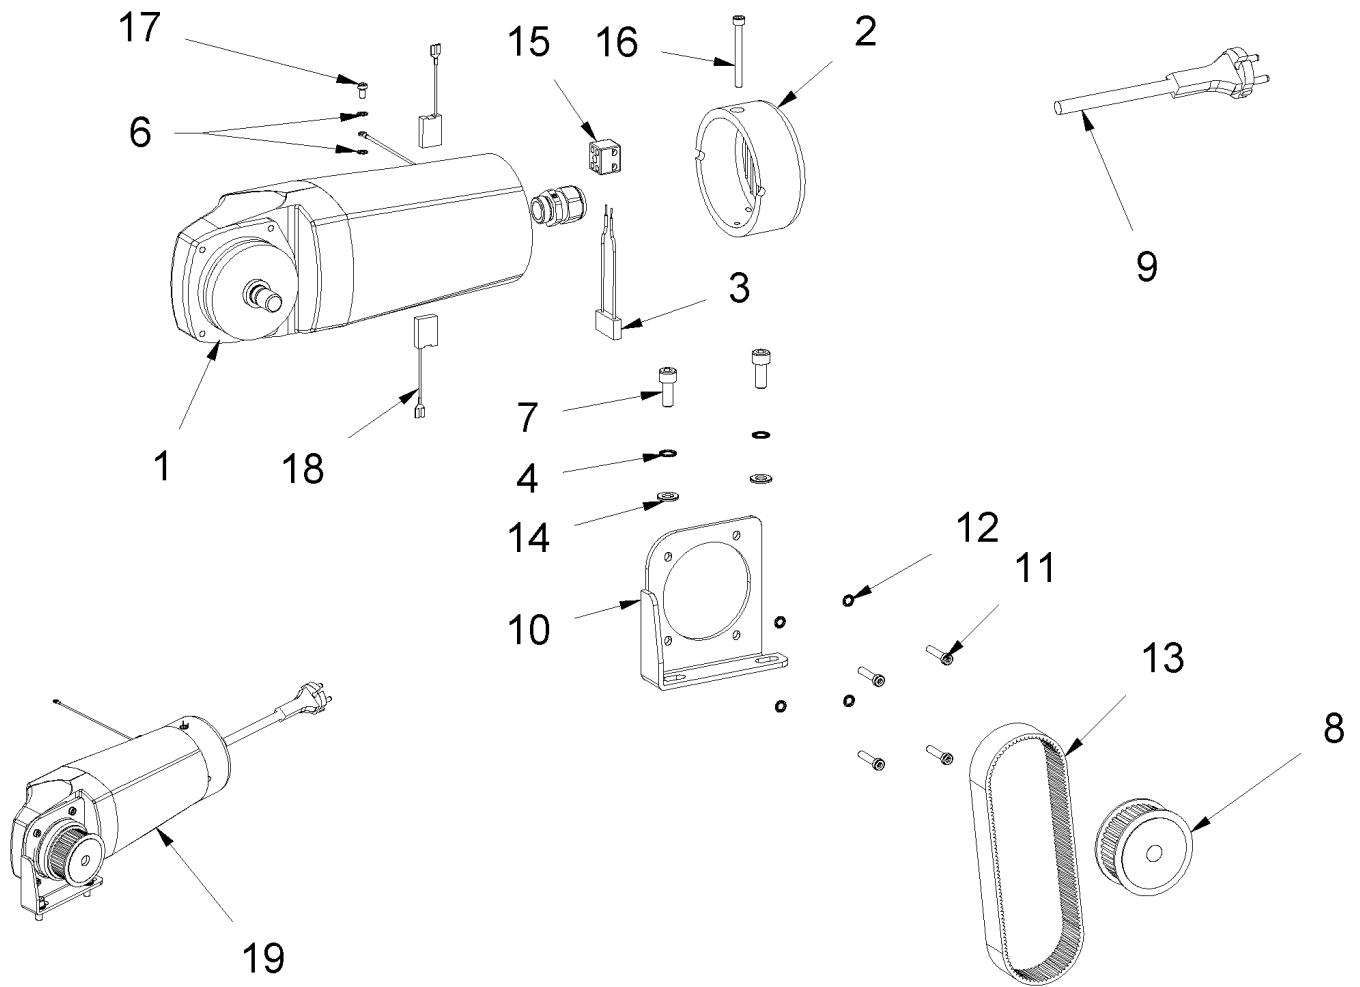

2 Motor

2 Motor

Item no.	Article no.	Description	Quantity
1	015146	Motor 230 V Bosch Super '56	1
2	015130	Motor cover, new Turbo	1
3	175868	Suppression module Snubber 230V/115V	1
4	014860	Schnorr Washer M8	2
5	051948	Cable gland M20x1.5	1
6	017663	Tooth lock washer 4.3 Form A DIN 6797	2
7	014736	Cylinder head screw M8x30 DIN 912	2
8	015129	Toothed belt disk ZZ20 Turbo	1
9	051919	El.cord 3G2,5²X0,32M black Schukost	1
10	016860	Motor plate universal Turbo	1
11	014721	Cylinder head screw M5x25 DIN 6912	4
12	014858	Schnorr washer M5	4
13	014937	Toothed belt 187 L 100	1
14	014828	Washer M8 DIN 125 A	2
15	056685	Ceramik-terminal	1
16	014724	Cylinder head screw M5x90 DIN912	1
17	017473	Cylinder head screw M4x8 DIN 84 brass	1
18	015152	Carbon brush (230V/115V Turbo/Super 1 PA	1
19	050945	Motor cpl. 230 V Turbo2	1