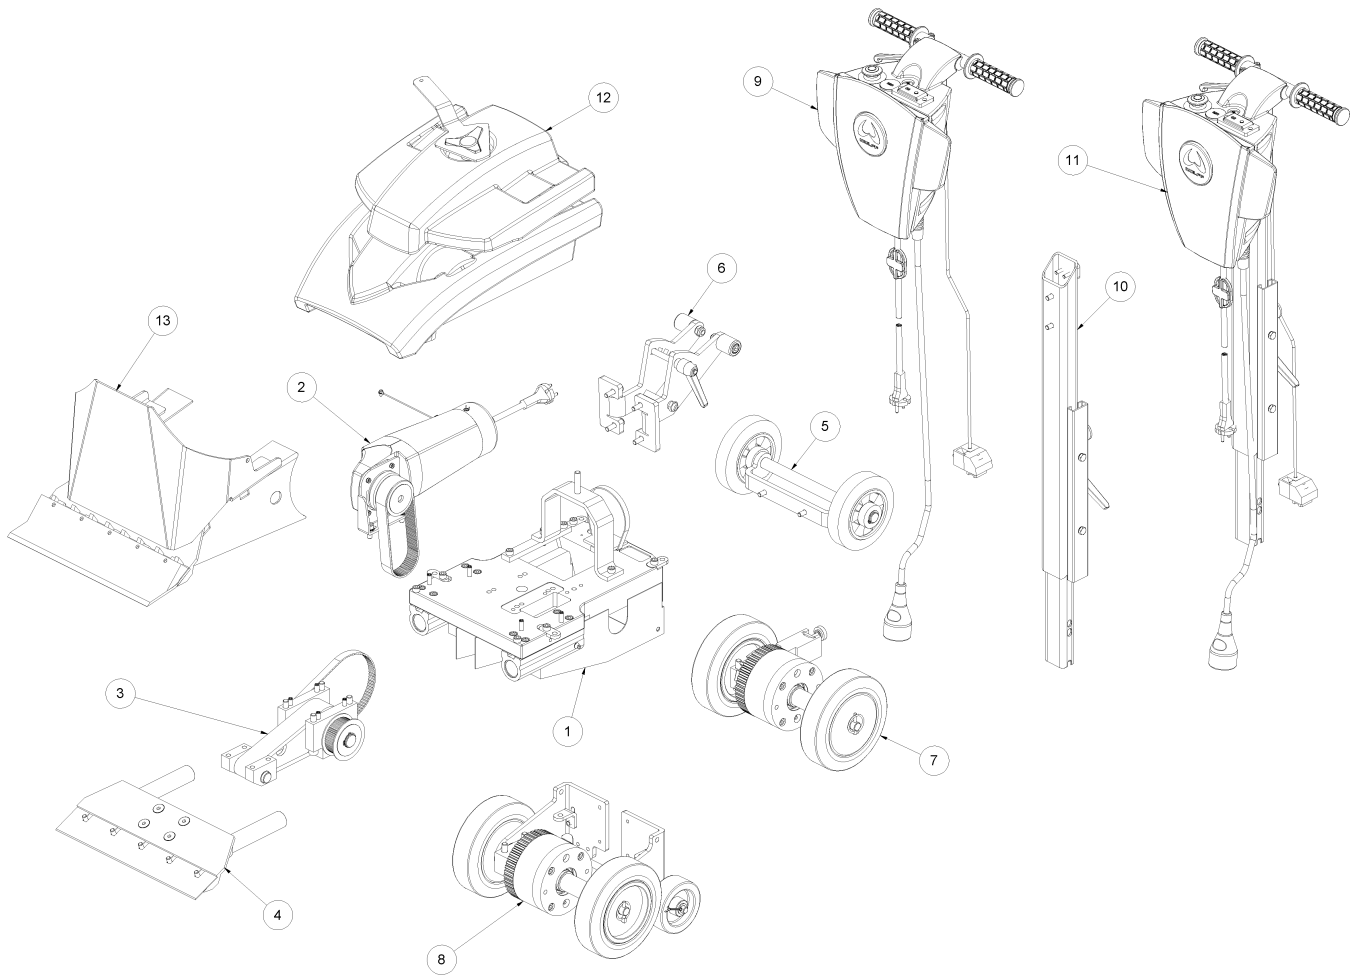

4 Turbo2 EU (1835/2014 - 2831/2018)

4 Turbo2 EU (1835/2014 - 2831/2018)

Item no.	Article no.	Description
1	03_01_038587	Frame
2	01_02_050946	Motor
3	01_03_038587	Striking mechanism
4	01_04_038587	Oscillator
5	04_05_043778	Transport Chassis
6	04_06_076846	Bracket
7	01_07_038587	Drive Shaft
8	04_08_043778	PB-Drive Shaft
9	04_09_043778	Cockpit
10	04_10_043778	handle
11	04_11_069760	handle complete
12	01_12_038587	Weight
13	01_13_063754	Parket-Set
15	04_15_043778	Circuit diagram
16	01_16_048951	Tool kit
17	01_17_038587	Accessories