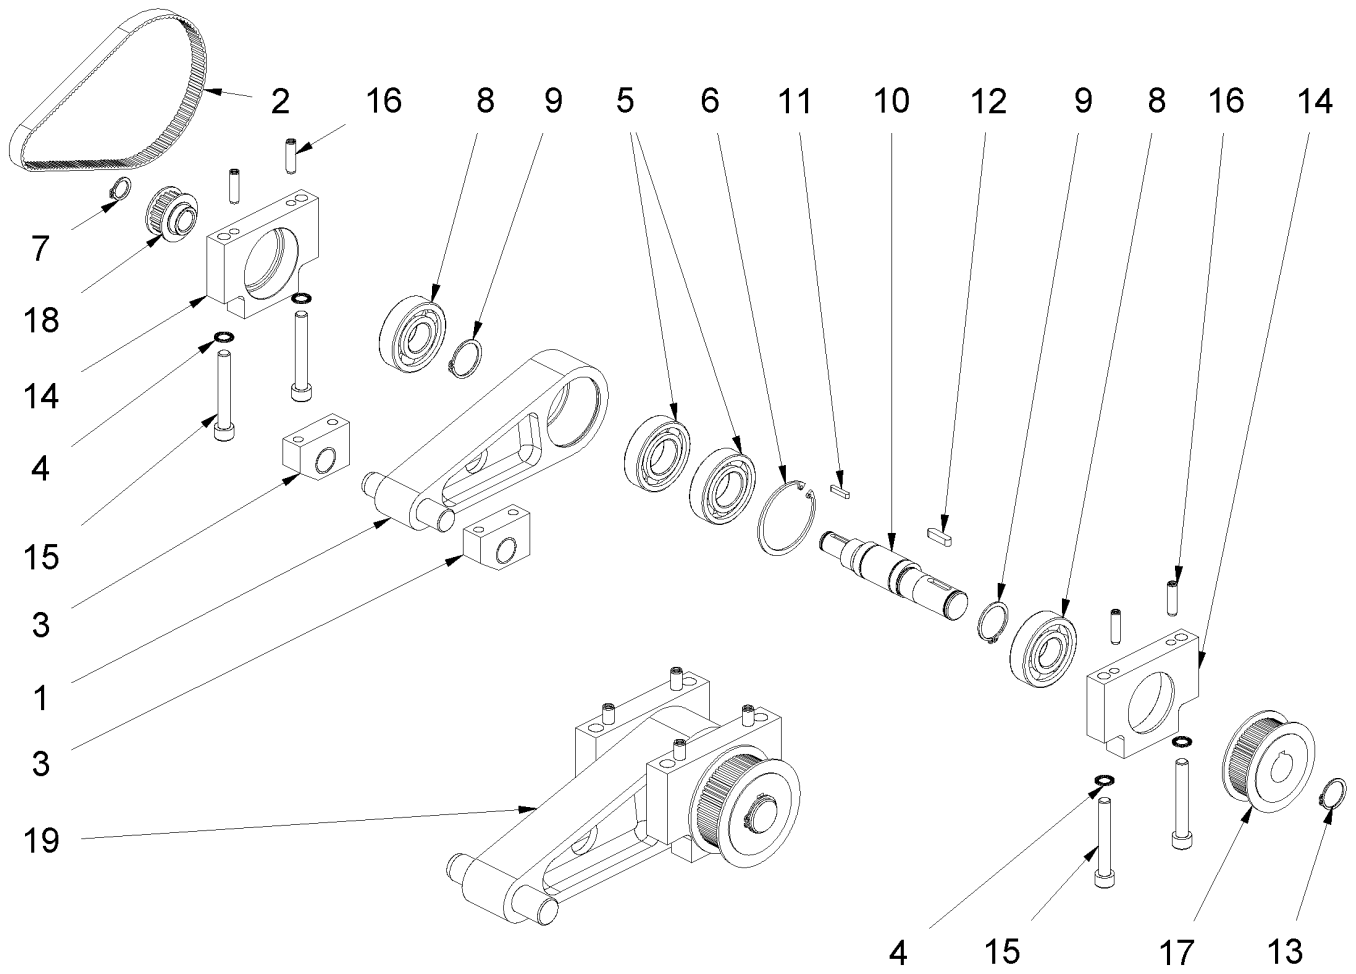

3 Striking mechanism

3 Striking mechanism

Item no.	Article no.	Description	Quantity
1	015144	Connecting Rod Turbo	1
2	014938	Thoothed belt 210L050	1
3	015417	Connecting rod bearing Turbo-/Su	2
4	014861	Washer M10	4
5	014710	Ball bearing 6206 2RS1 C3	2
6	014856	Safety washer I62 DIN 472	1
7	014850	Safety washer A17 DIN 471	1
8	014712	Ball bearing 6305	2
9	014853	Safety washer A30 DIN 471	2
10	015145	Excenter Shaft Turbo	1
11	014901	Nut key 4x4x20 DIN 6885 A	1
12	014903	Nut key 6x6x25 DIN 6885 A	1
13	014852	Safety washer A25 DIN 471	1
14	017079	Bearing Block	2
15	014742	Cylinder head screw M10x70 DIN 912 12.9	4
16	016873	Cylindrical pin 8x30 DIN 7979	4
17	015155	Toothed belt disk Z24	1
18	015156	Toothed belt disk ZZ 12	1
19	015037	Striking mechanism compl. TURBO	1