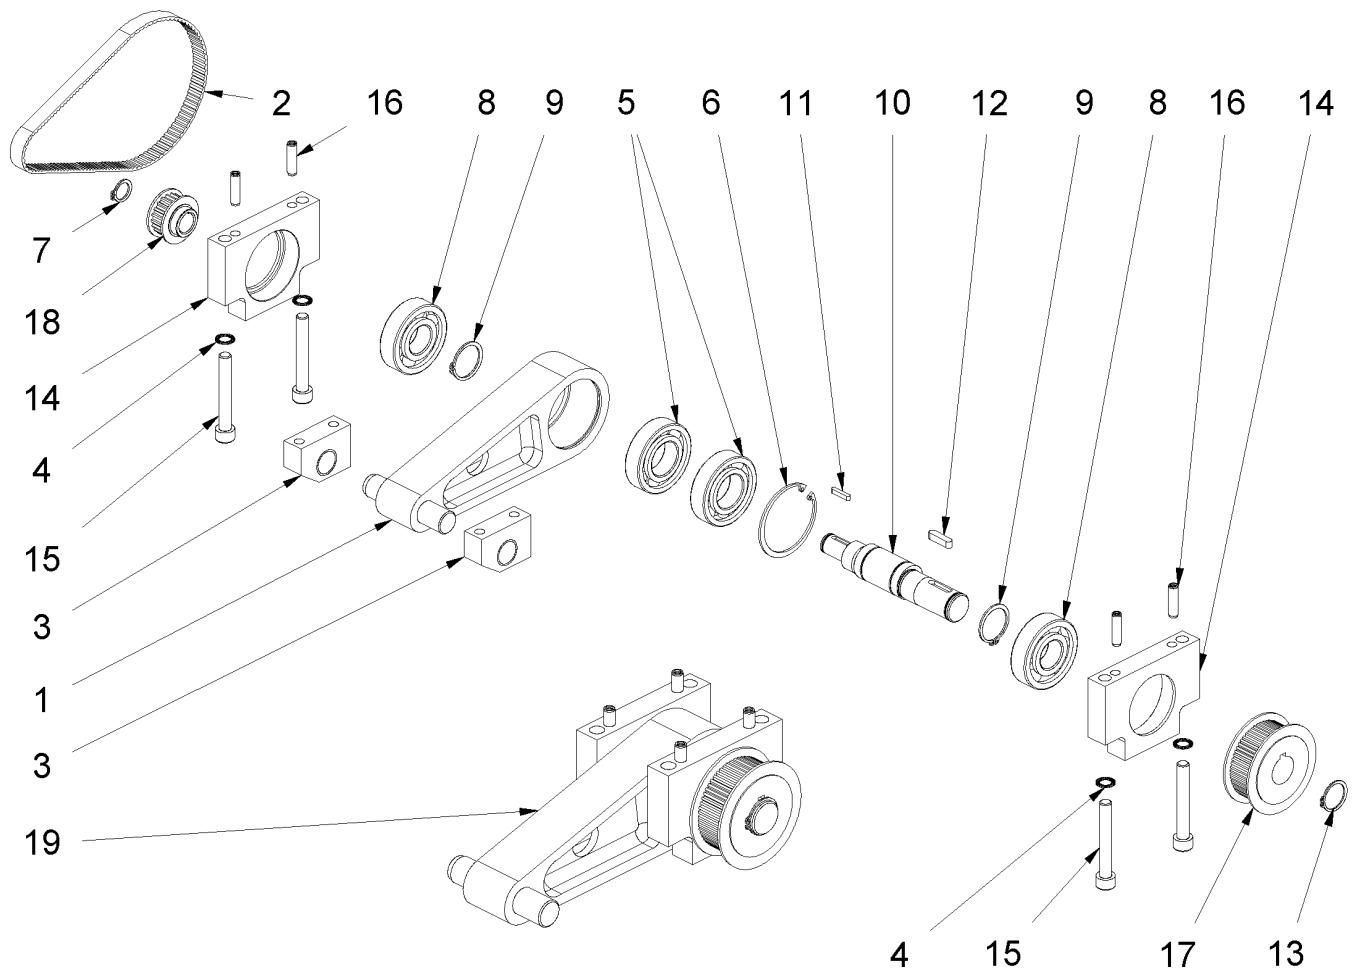

3 Striking mechanism

3 Striking mechanism

Item no.	Article no.	Description	Quantity
1	015144	Connecting Rod Turbo	1
2	014938	Toothed belt 210L050	1
3	015417	Connecting rod bearing Turbo-/Su	2
4	014861	Washer M10	4
5	014710	Ball bearing 6206 2RS1 C3	2
6	014856	Safety washer I62 DIN 472	1
7	014850	Safety washer A17 DIN 471	1
8	014712	Ball bearing 6305	2
9	014853	Safety washer A30 DIN 471	2
10	015145	Excenter Shaft Turbo	1
11	014901	Nut key 4x4x20 DIN 6885 A	1
12	014903	Nut key 6x6x25 DIN 6885 A	1
13	014852	Safety washer A25 DIN 471	1
14	017079	Bearing Block	2
15	014742	Cylinder head screw M10x70 DIN 912 12.9	4
16	016873	Cylindrical pin 8x30 DIN 7979	4
17	015155	Toothed belt disk Z24	1
18	015156	Toothed belt disk ZZ 12	1
19	015037	Striking mechanism compl. TURBO	1