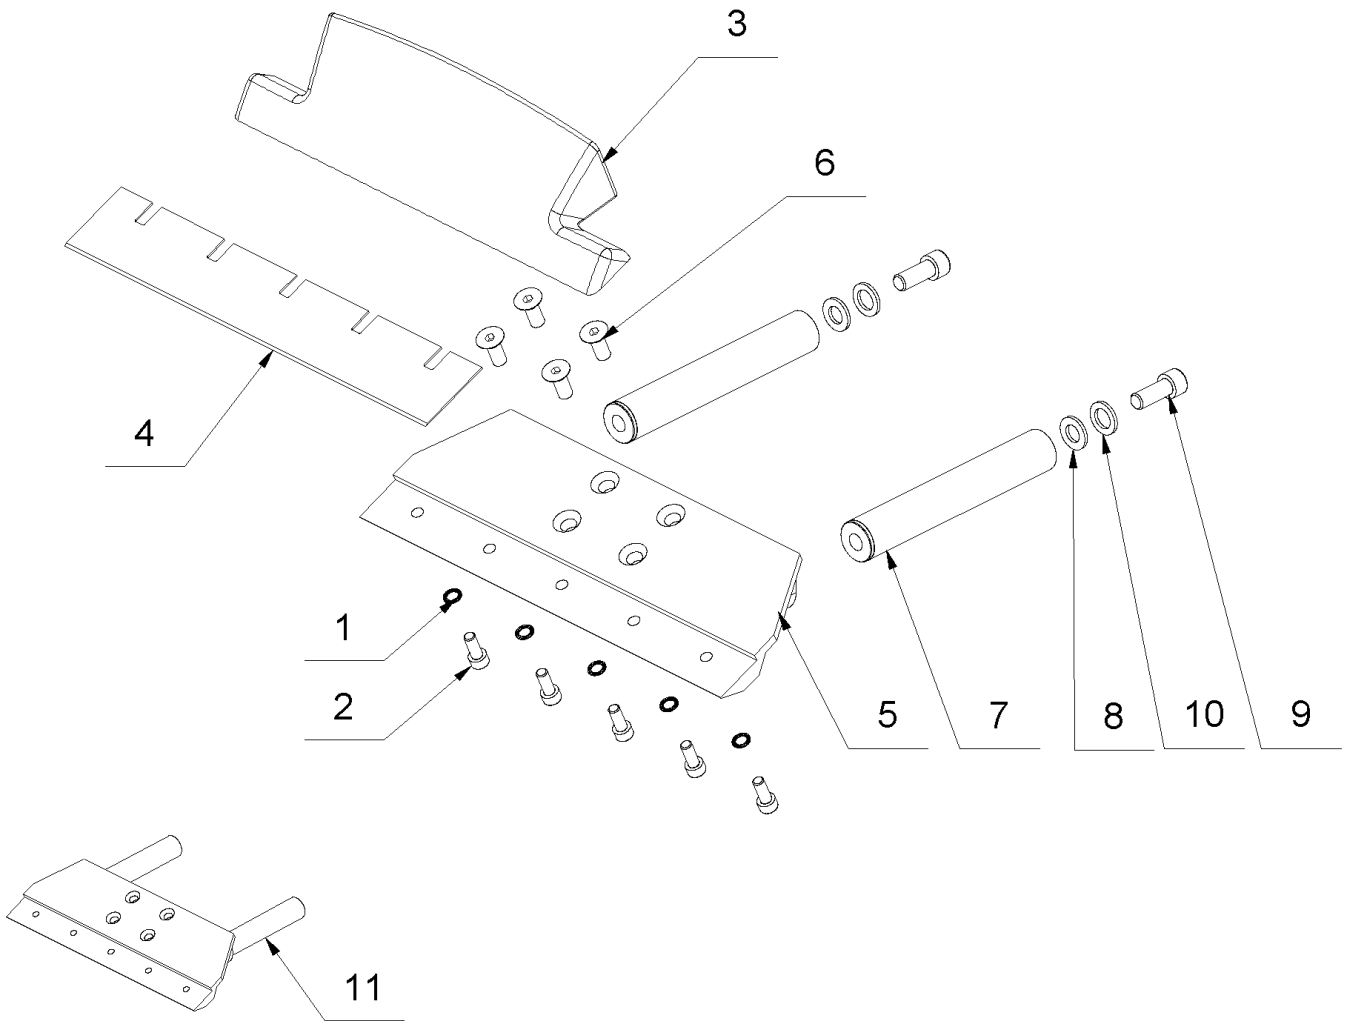

4 Oscillator

4 Oscillator

Item no.	Article no.	Description	Quantity
1	014860	Schnorr Washer M8	5
2	083960	Cylinder head bolt M8x20 10.9 DIN 912	5
3	038536	Blade holder Turbo2/Extro2	1
4	013979	Spare blades, 350 x 60 x 1,5 mm, 10 pcs.	1
5	015127	Striking foot Turbo	1
6	014763	Countersunk screw M10x25 DIN 7991 10.9	4
7	015132	Guide sleeve round Turbo/Bau	2
8	014833	Washer 13 DIN 433	2
9	014744	Cylinder head screw M12x30 DIN 912	2
10	014862	Washer M12	2
11	015034	Striking foot comp. Turbo	1