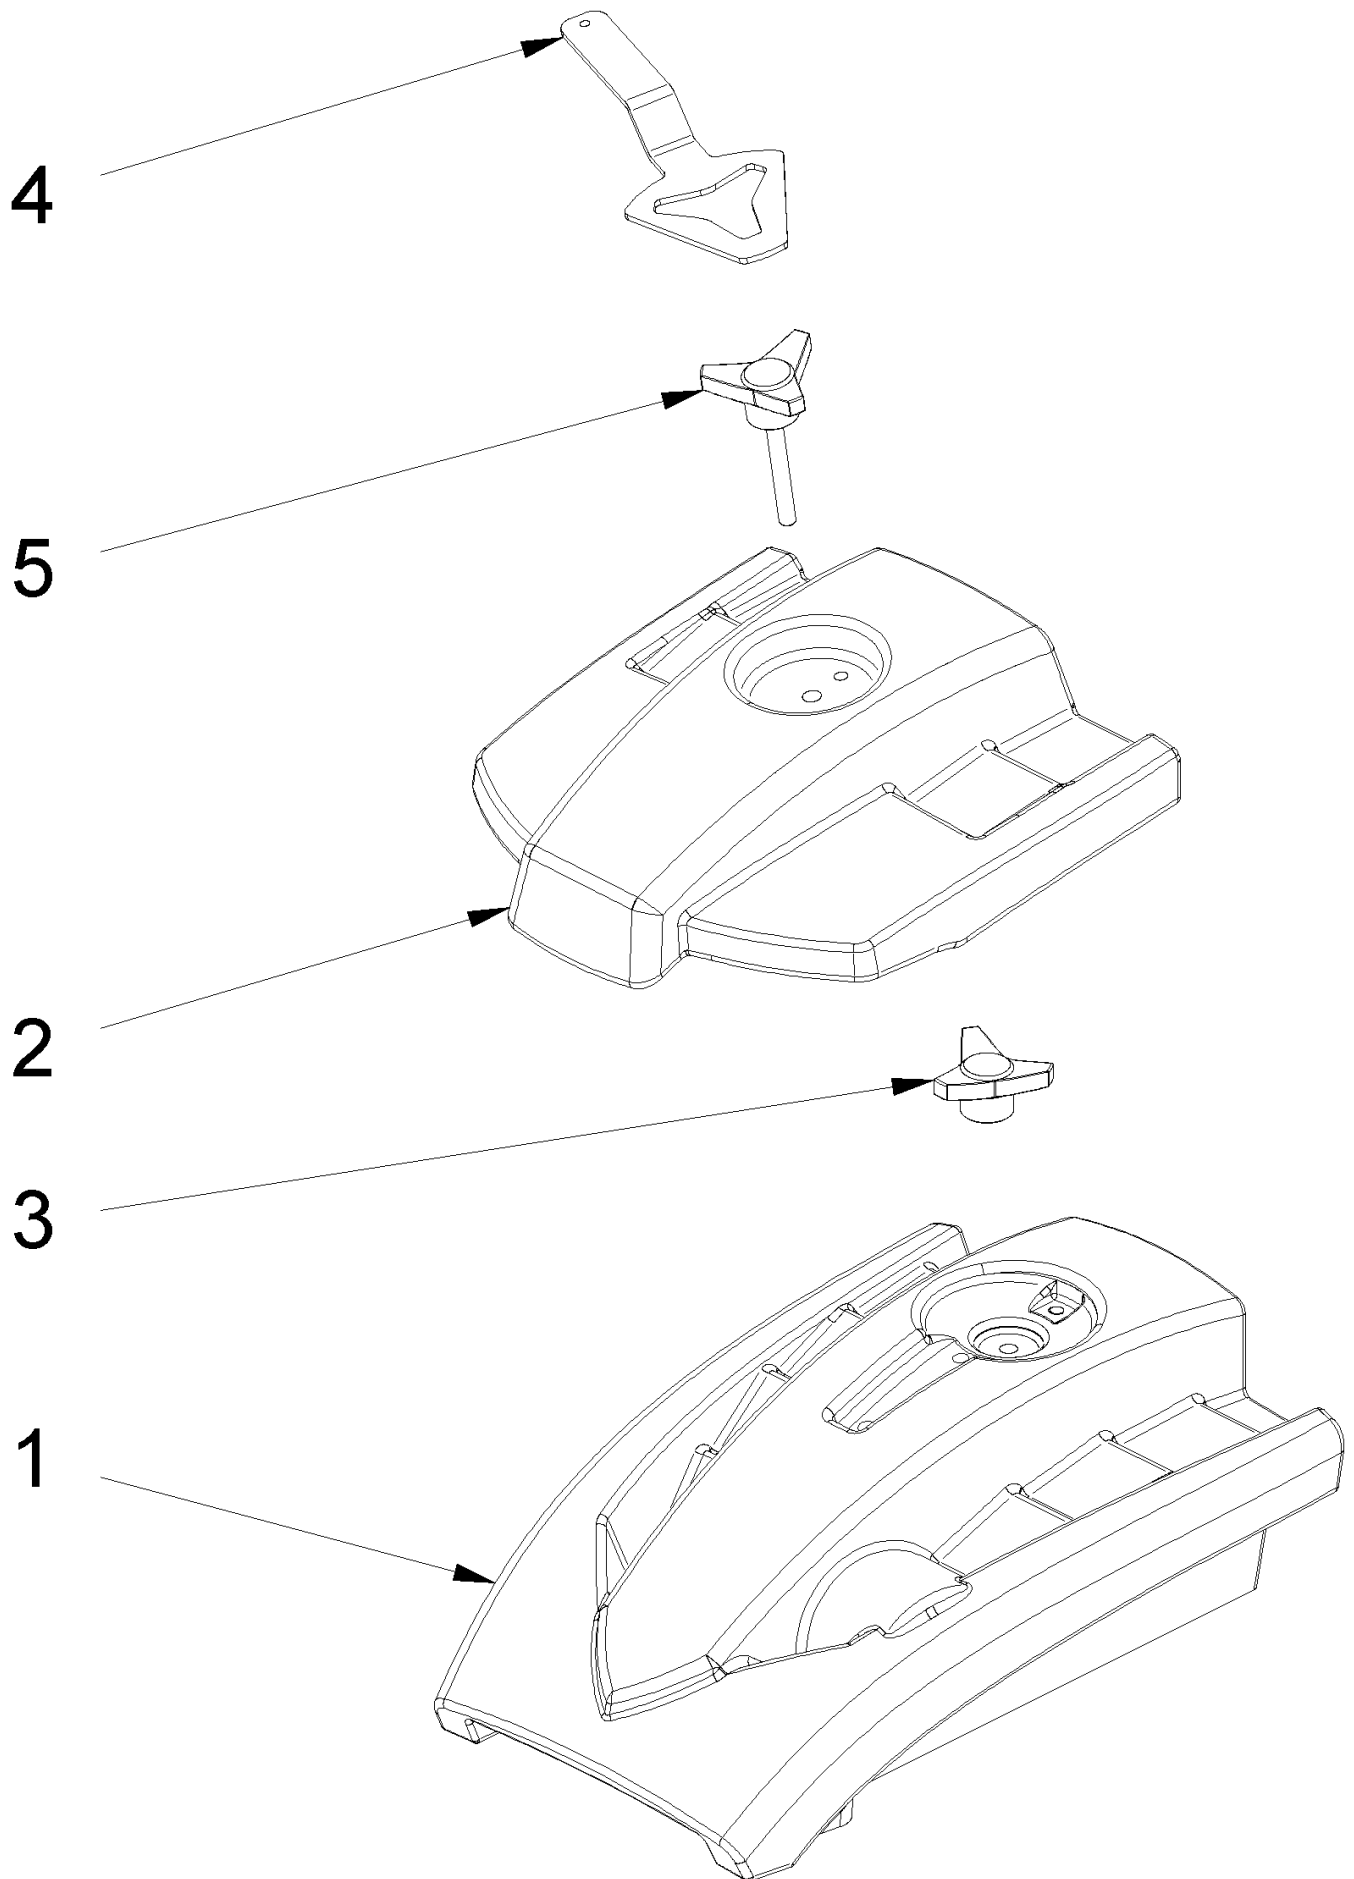

12 Weight

---

12 Weight

Item no.	Article no.	Description	Quantity
1	038534	Cover Turbo2 SEE 171760	1
1	052677	Cover Turbo2 red	1
1	072285	Cover Turbo2 anthracite ZEP	1
2	038535	Additional weight, 30 kg, cpl.Turbo2	1
2	052678	Additional weight Turbo2 red	1
2	072286	Additional weight Turbo2 red ZEP	1
3	039189	Three-star grip nut D80 x M10	1
4	042645	Three-star seized key	1
5	039234	Three-star grip screw cpl.M10x80	1