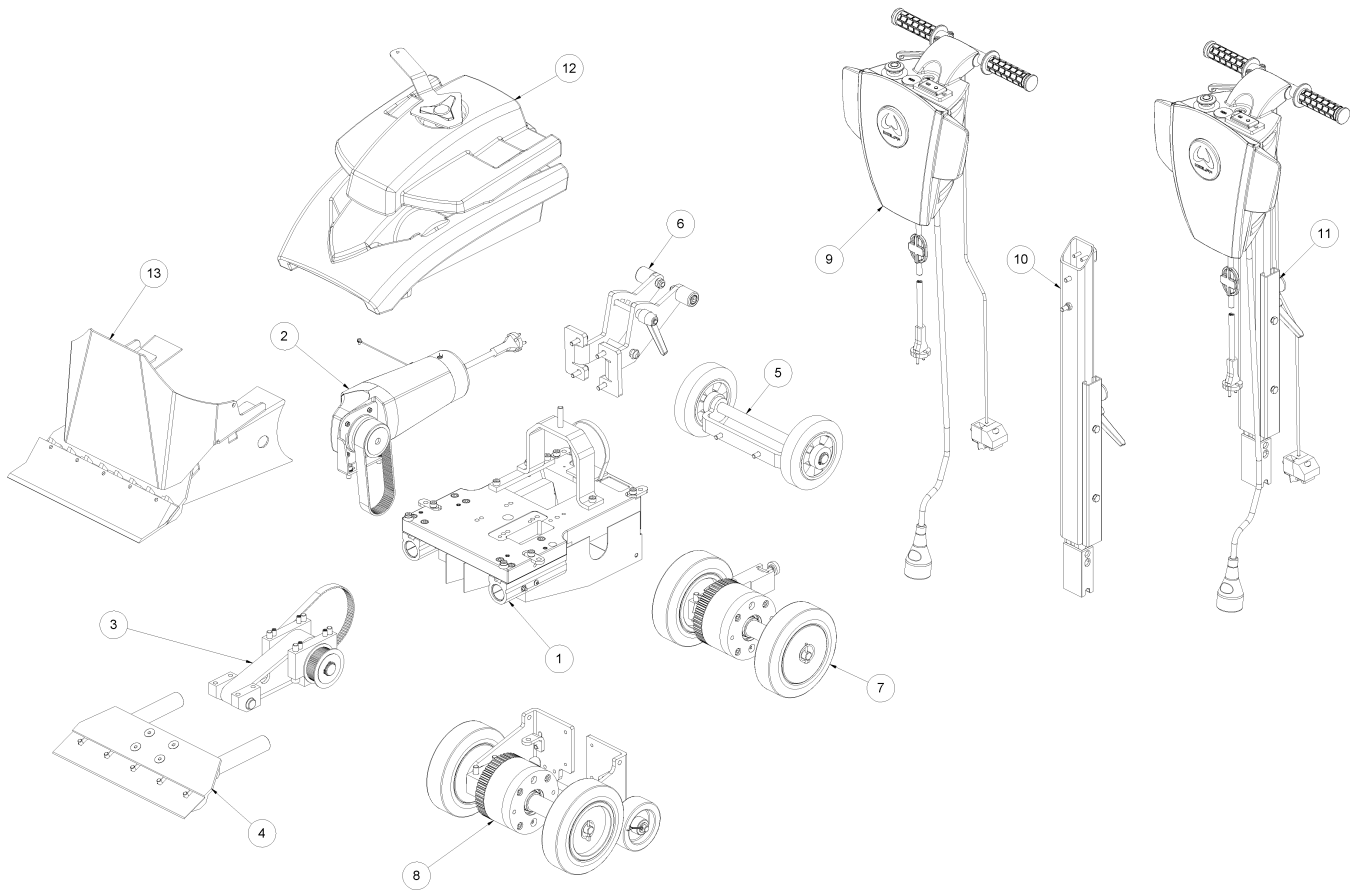

6 Turbo2 EU (03259/2020 - 03852/2023)

6 Turbo2 EU (03259/2020 - 03852/2023)

Item no.	Article no.	Description
1	06_01_043778	Frame
2	01_02_050946	Motor
3	01_03_038587	Striking mechanism
4	01_04_038587	Oscillator
5	04_05_043778	Transport Chassis
6	04_06_076846	Bracket
7	01_07_038587	Drive Shaft
8	04_08_043778	PB-Drive Shaft
9	05_09_043778	Cockpit
10	05_10_043778	handle
11	05_11_043778	handle complete
12	01_12_038587	Weight
13	01_13_063754	Parket-Set
15	04_15_043778	Circuit diagram
16	06_16_048951	Tool kit
17	01_17_038587	Accessories