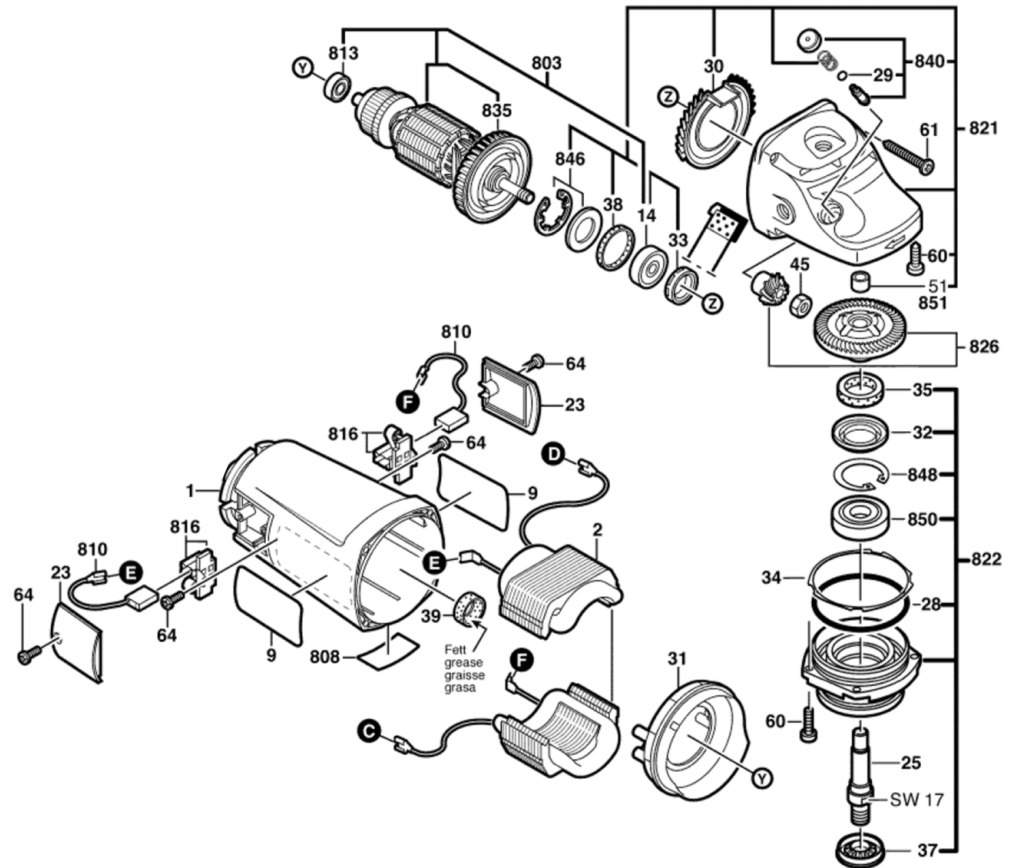

1 Motor 230 V Bosch Super '56

1 Motor 230 V Bosch Super '56

Item no.	Article no.	Description	Quantity
1	070728	Motor housing f.motor Bosch 2600W	1
2	017441	Pole piece 230V 2600W Bosch	1
14	075505	Ball bearing f.BoschMotorGWS26-230	1
23	019482	Carbon brush cap	2
25	036803	Spindle	1
28	081792	O-Ring Ø79x1,8 mm	1
29	078700	Sealing ring f.Motor GSW26	1
30		Air Distributor	1
31	079226	Air ring stirring unit f.MotorBosch2600W	1
32	173681	Retaining snap ring	1
33	039983	Oil seal washer f. Turbo/Super Motor	1
34	071400	Washer Turbo Engine Bosch	1
35		Felt Washer	1
38	078303	Rubber ring f.Motor GSW26	1
39	078702	Rubber ring f.Motor GSW26	1
45	088399	Hexagon nut Bosch M10, SW14	1
51	054436	friction bearing	1
60		Thread-forming tap. Screw	4
61		Tapping Screw	4
64		Self-Cutting Screw	4
103		Cable routing	1
803	017443	Armature 230V	1
808		Nameplate	1
810	015152	Carbon brush (230V/115V Turbo/Super 1 PA	1
813	078448	Ball bearing Motor Turbo/Extro	1
816	017444	Carbon brush holder f. Bosch Mot.	2
821	036554	Gear block housing Boschmotor GWS26	1
822	073076	Drive hub plate f.GWS 26-30	1
826	033959	Cone wheel set	1
833	039983	Oil seal washer f. Turbo/Super Motor	1
835		Fan	1
840	036804	Pushbutton	1
846	078747	Supporting washer f.Motor GSW26	1
848		Spring retaining ring	1