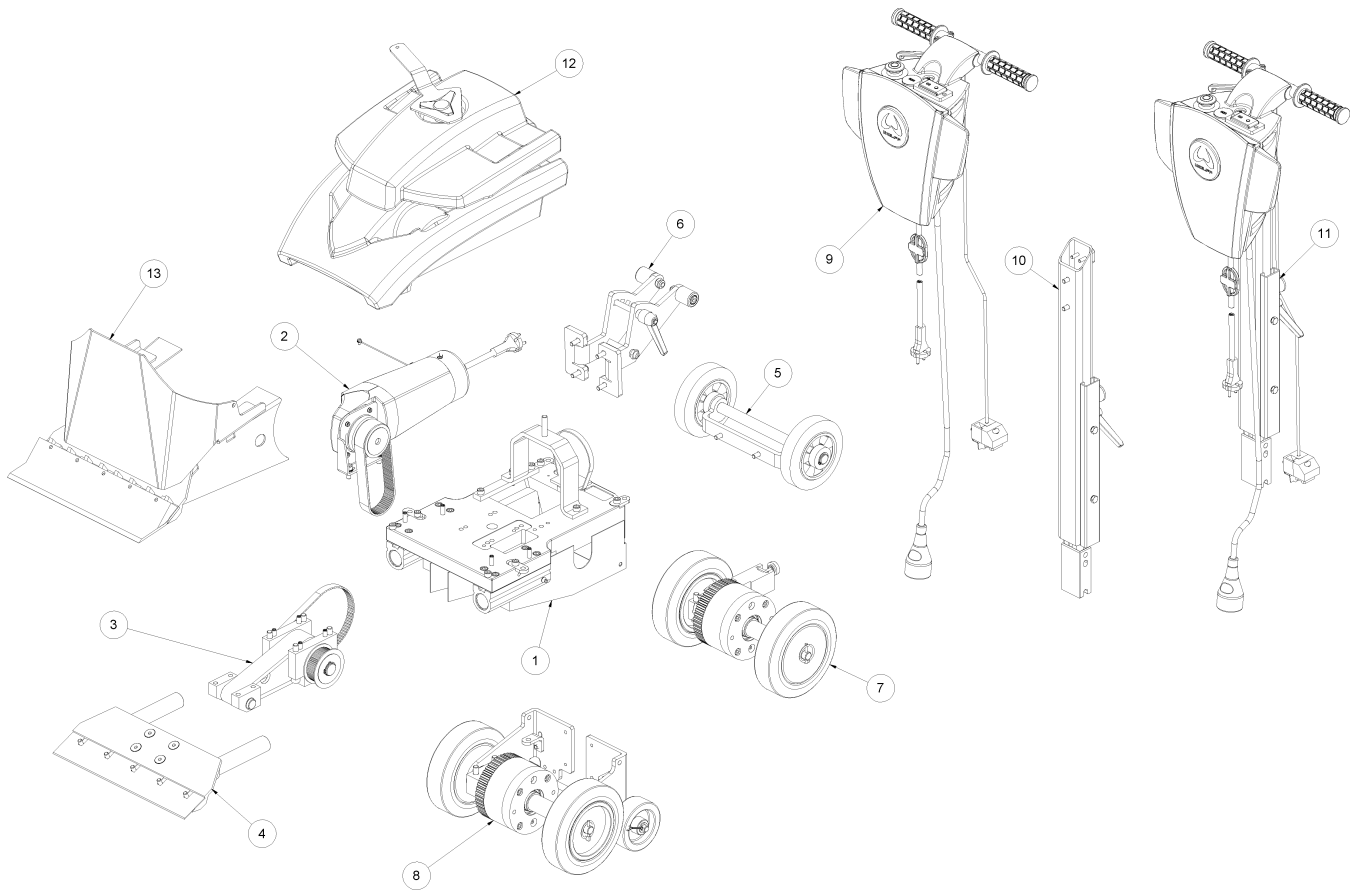

5 Turbo2 EU (2832/2018 - 03258/2020)

5 Turbo2 EU (2832/2018 - 03258/2020)

Item no.	Article no.	Description
1	03_01_038587	Frame
2	01_02_050946	Motor
3	01_03_038587	Striking mechanism
4	01_04_038587	Oscillator
5	04_05_043778	Transport Chassis
6	04_06_076846	Bracket
7	01_07_038587	Drive Shaft
8	04_08_043778	PB-Drive Shaft
9	05_09_043778	Cockpit
10	05_10_043778	handle
11	05_11_043778	handle complete
12	01_12_038587	Weight
13	01_13_063754	Parket-Set
15	04_15_043778	Circuit diagram
16	01_16_048951	Tool kit
17	01_17_038587	Accessories