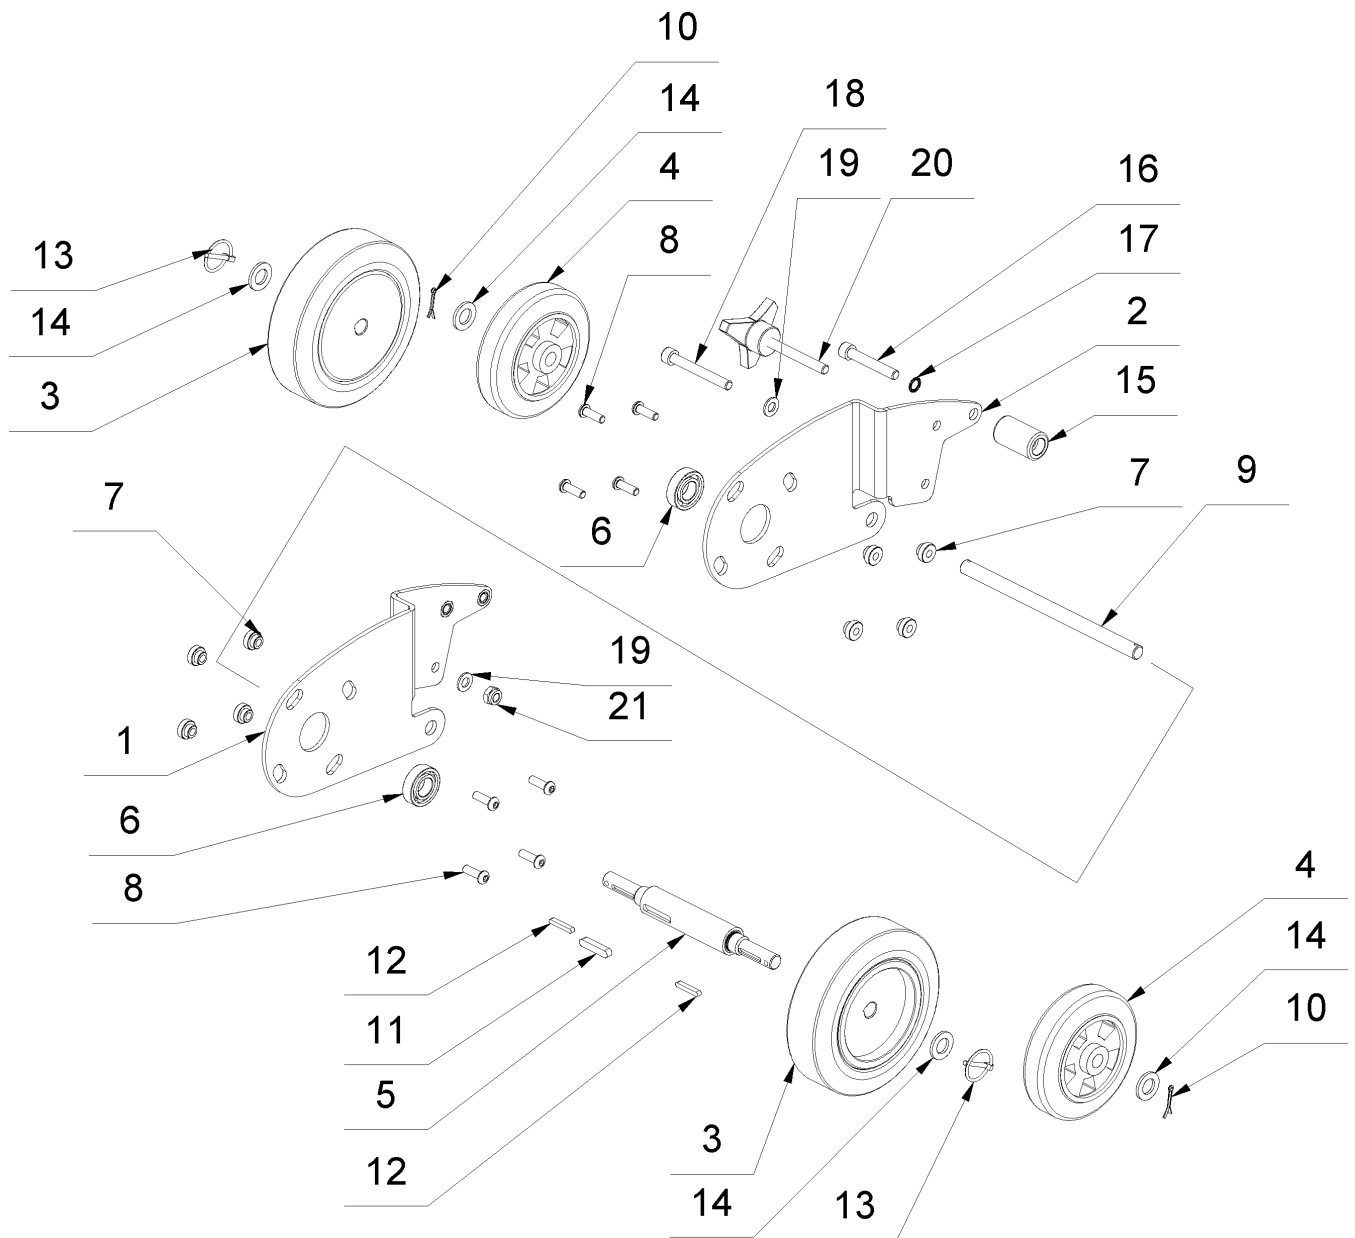

2 Carriage

2 Carriage

Item no.	Article no.	Description	Quantity
1	070472	SG Raising angle left C-handle VarioSil.	1
2	070470	Raising angle right C-handle VarioSilent	1
3	015135	Driving Wheel B16	2
4	068098	transport wheel D 140 Vario Stripper	2
5	039285	Driving axle Vario-Silent	1
6	014703	Ball-bearing 6004	2
7	044250	Sleeve f.raising angle ri+le07 VarioSil	8
8	036272	Lens head screw M 8x25	8
9	071824	Transport axle C-Stiel	1
10	018806	Split pin 3,2x25 DIN 94	2
11	039457	Feather key 8x7x40 DIN 6885	1
12	014902	Nut key 5x5x32 DIN 6885 A	2
13	014888	Wheel pin 4,2mm galv.	2
14	014831	Washer 16mm DIN 125	4
15	069875	Foot rest C-Stiel	1
16	018298	Cylinder head screw M10x70 DIN 912	1
17	014861	Washer M10	1
18	014743	Cylinder head screw M10x80 DIN 912	1
19	014829	Washer M10 DIN 125 A	2
20	039234	Three-star grip screw cpl.M10x80	1
21	014817	Hexagon nut M10 DIN 985	1