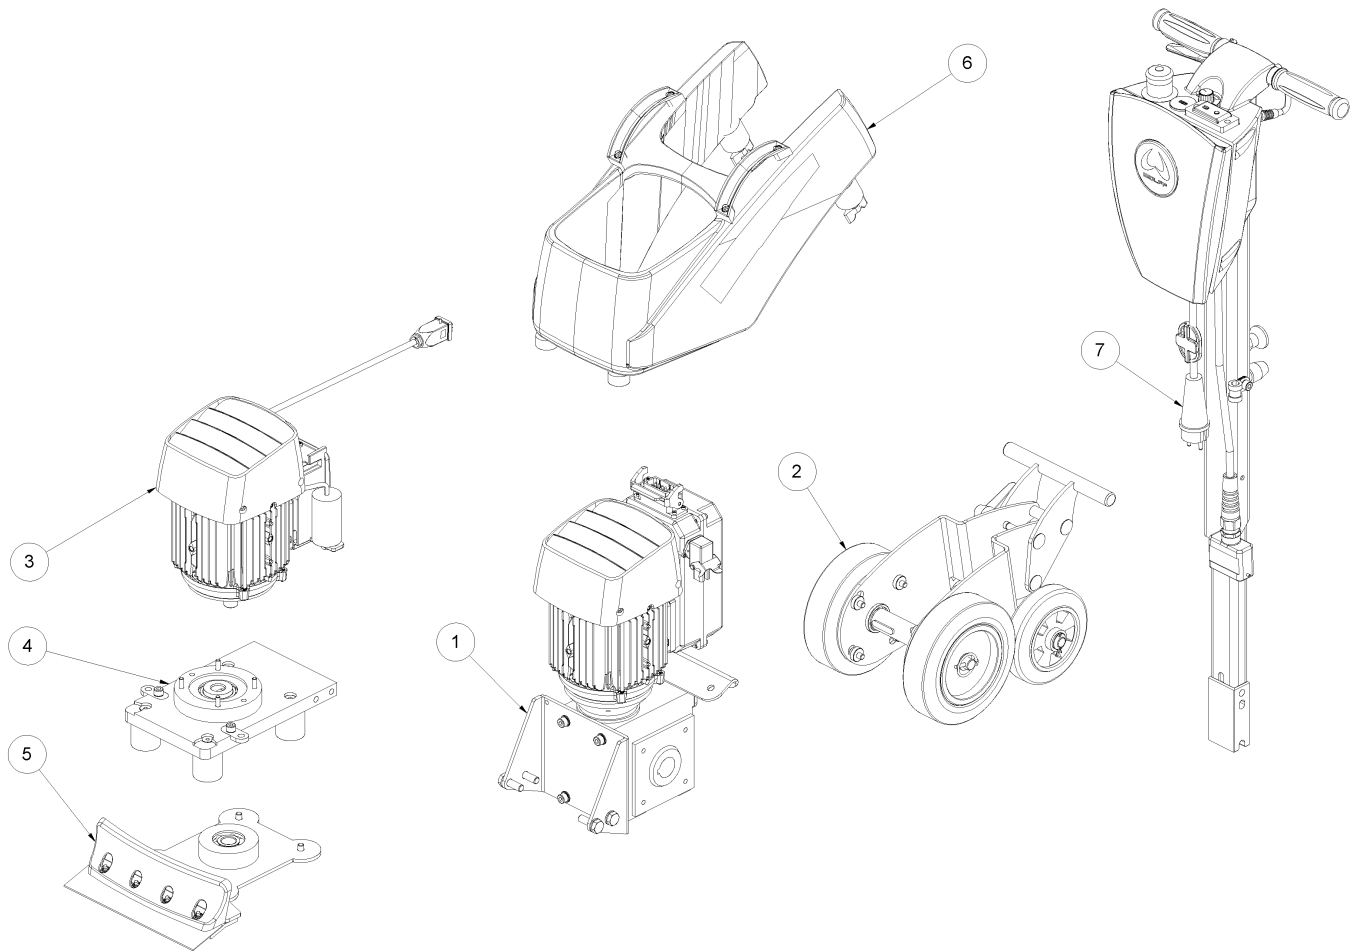

10 Vario Stripper Silent (1499/2018 - 02405/2022)

10 Vario Stripper Silent (1499/2018 - 02405/2022)

Item no.	Article no.	Description
1	09_01_038764	Drive motor
2	09_02_038764	Carriage
3	01_03_038764	Impact system
4	07_04_038764	Chassis
5	02_05_038764	Striker foot casting
6	04_06_038764	Additional Weight
7	10_07_069749	Handle
8	09_08_038764	Circuit diagram 230V up to 01826-2019
9	10_08_038764	Circuit diagram 230V from 01827-2019
10	07_09_038764	Circuit diagram 230V
11	01_11_039458	Tool kit
12	01_12_038764	Accessories