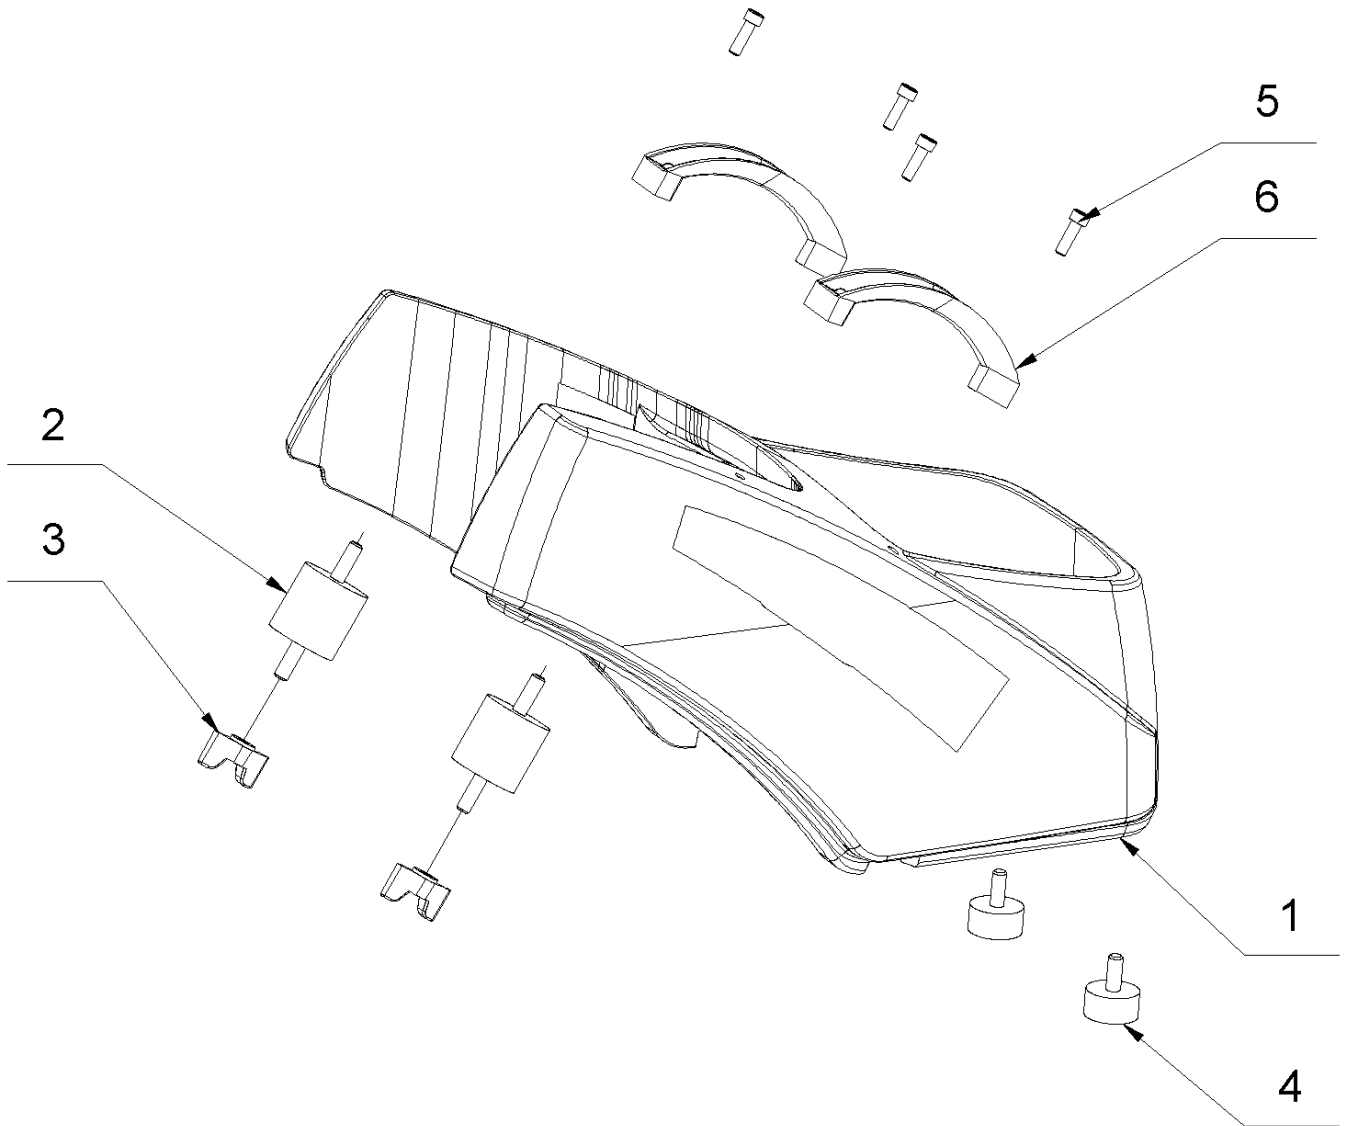

6 Additional Weight

---

6 Additional Weight

Item no.	Article no.	Description	Quantity
1	039291	Additional weight Vario-Silent	1
1	052681	Additional weight Vario-Silent red	1
2	039535	Rubber metal buffer 40x40-M8x23 Typ A	2
3	016995	Wing nut M8 PA6	2
4	039594	Rubber metal buffer 30x15-M8x20 Typ D	2
5	014752	Cylinder head screw M6x20DIN 912 microve	4
6	037954	Handle Mambo2/VarioSilent	2