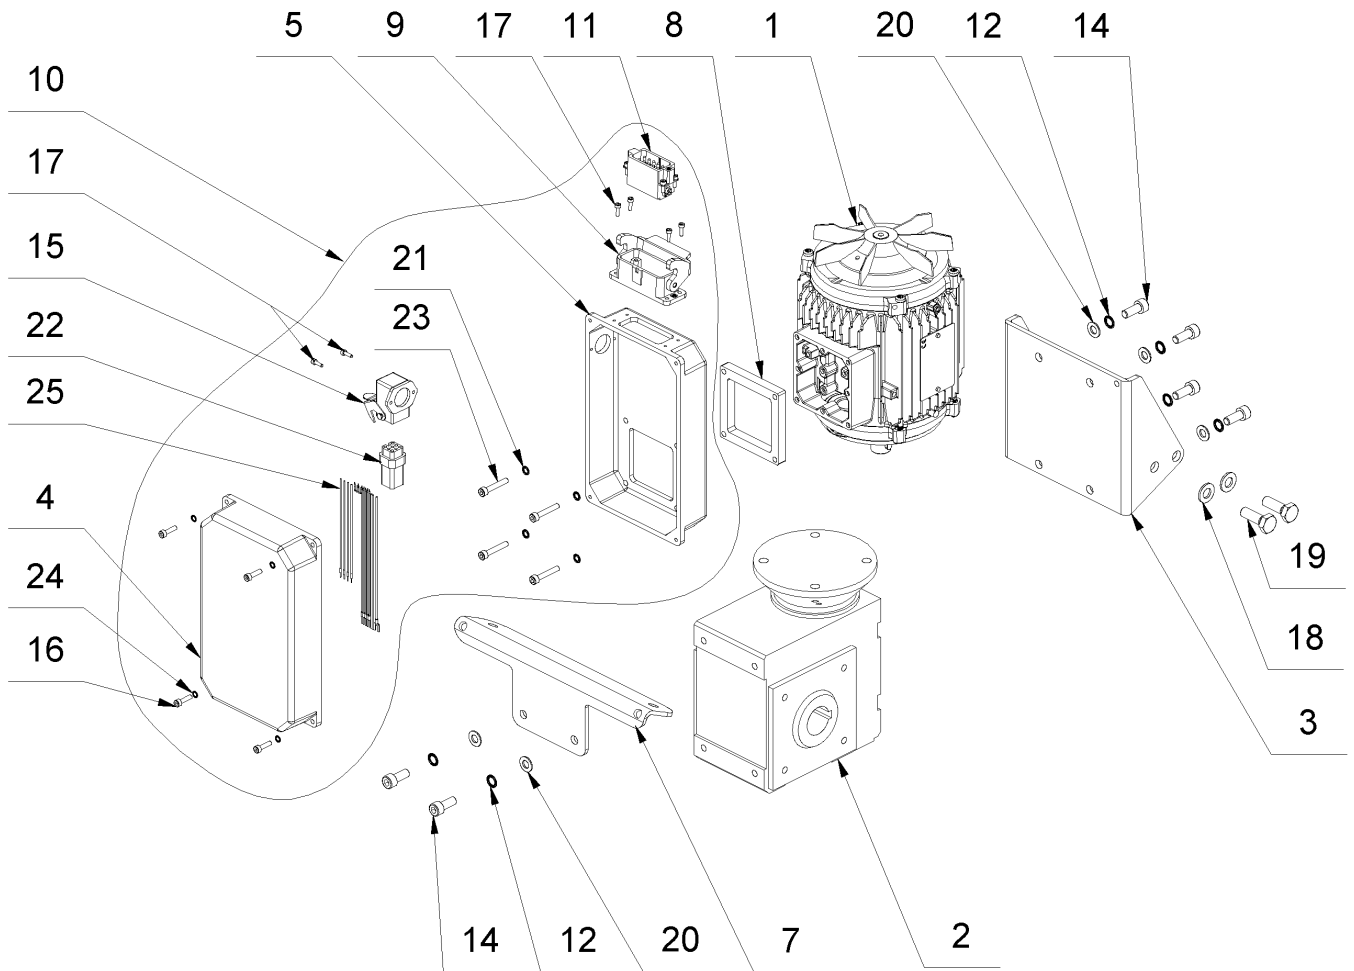

1 Drive motor

1 Drive motor

Item no.	Article no.	Description	Quantity
1	072981	Motor gear unit 230/115V VarioSilent	1
2	073858	Gear Robo-Stripper	1
3	039293	Attaching bracket Vario-Silent	1
4	010364	Elektronic 230V/50-60Hz Vario S Spare 19	1
5	080361	Cover Elektronic VarioSilent 2016	1
6	039187	Motor cover Vario-Silent	1
6	052680	Motor cover Vario-Silent red	1
7	039294	Weight holder in the back Vario-Silent	1
8	056519	distance junction box VarioSilent	1
9	060032	Housing 10A	1
10	082300	Electronic cpl. 230V Vario-Silent 10pol	1
11	060035	Pin employment 10A/10 polig	1
12	014860	Schnorr Washer M8	6
13	017610	Cylinder head screw M5x16 DIN 912	4
14	014734	Cylinder head screw M8x20 DIN 912	6
15	039372	Housing Vario-Silent	1
16	018284	Cylinder head screw M4x12 DIN 912	4
17	014715	Cylinder head screw M3x10 DIN 912	6
18	014829	Washer M10 DIN 125 A	4
19	018156	Hexagonal screw M10x 30 DIN 933	4
20	014828	Washer M8 DIN 125 A	6
21	014858	Schnorr washer M5	4
22	050395	Socket employment 4polig	1
23	018278	Cylinder head screw M5x30 DIN 912	4
24	016961	Snorr washer M4	4
25	080733	Cable set f.pin 10pol Vario-Sil	1