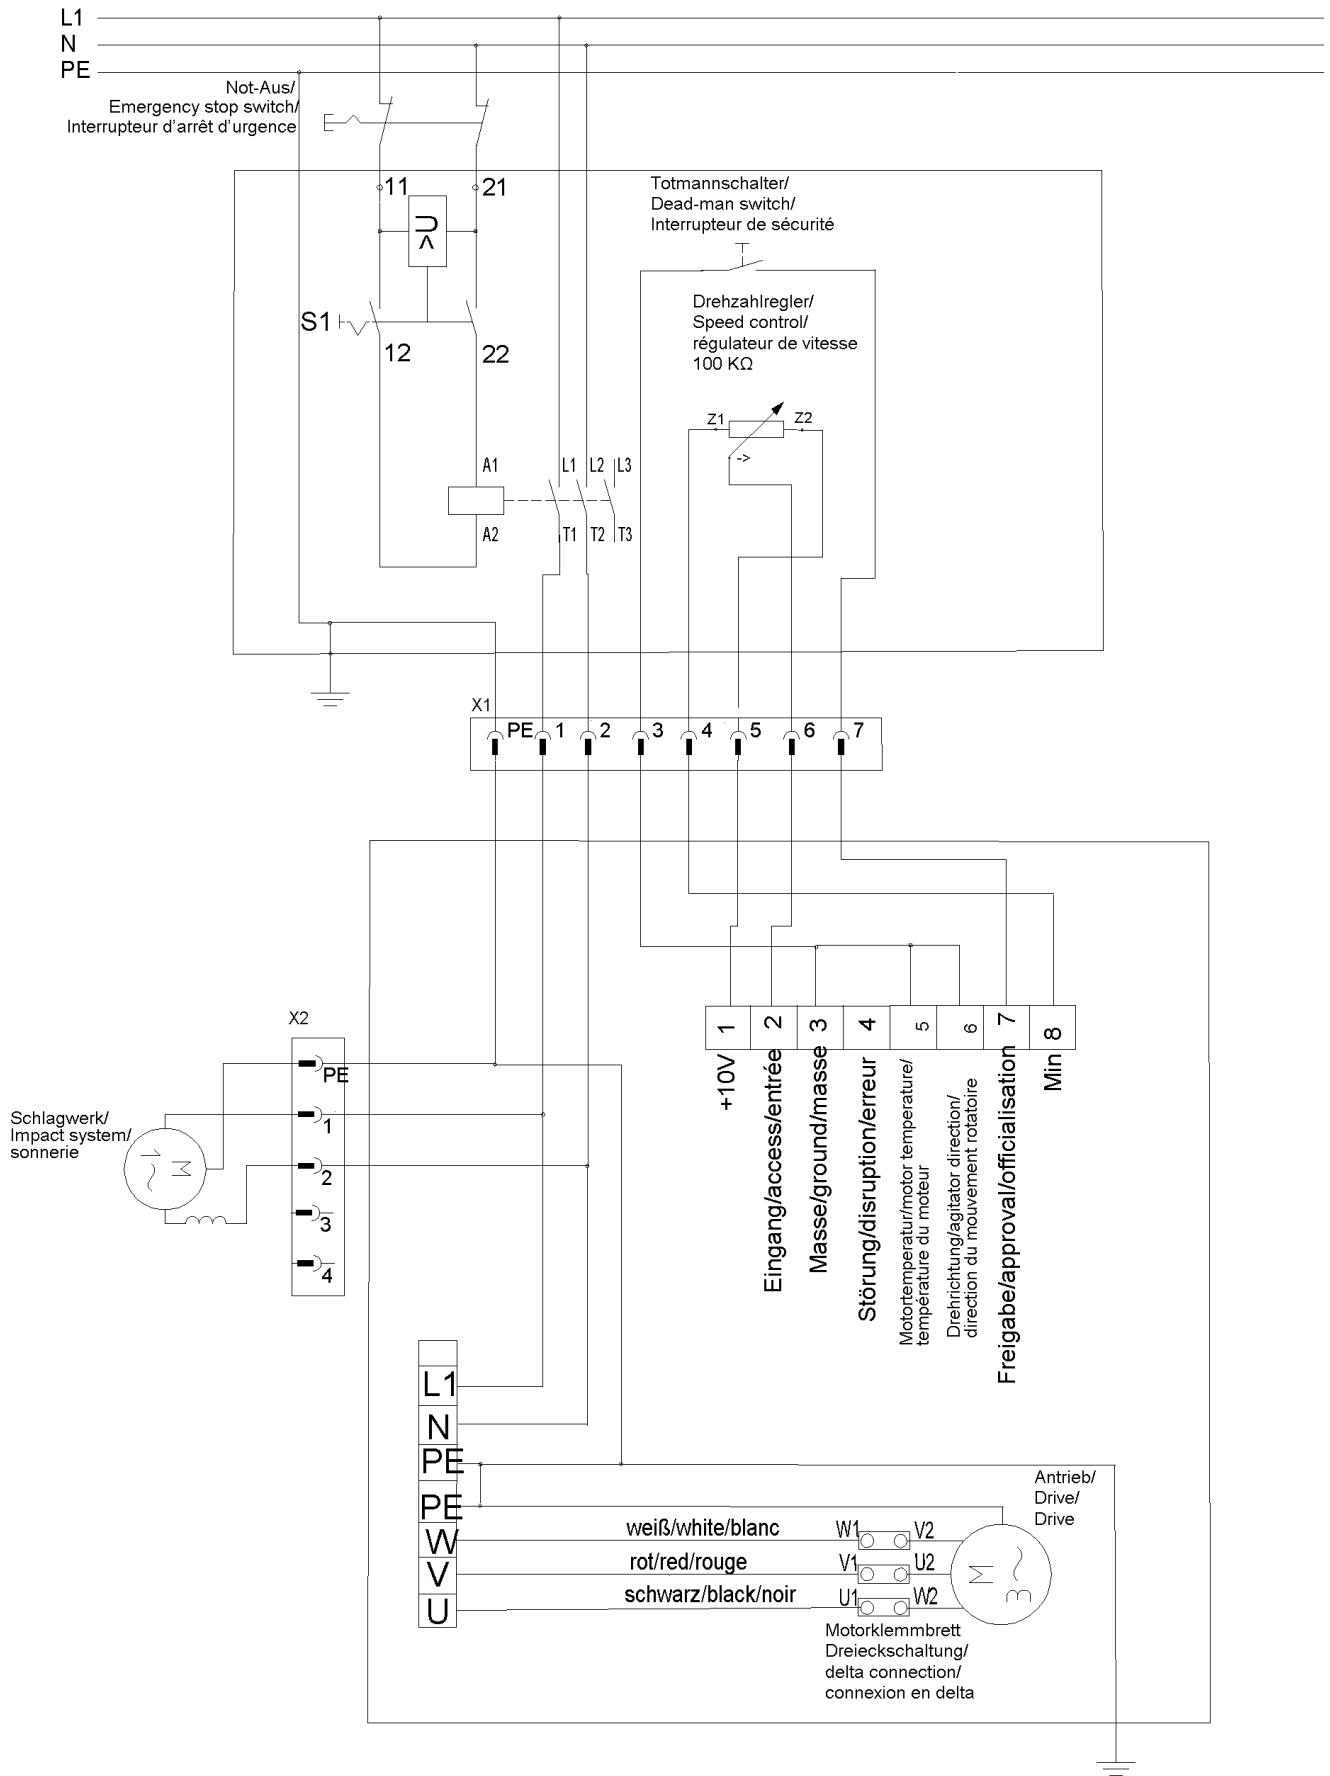

7 Handle

Item no.	Article no.	Description	Quantity
33	014860	Schnorr Washer M8	6
34	018153	Hexagonal screw M 8x 22 DIN 933	2
35	051709	ETA protective switch 230V SEE 164756	1
36	051722	Cap for ETA switch	1
37	051914	EJOT Screw Torx 4x16	2
38	066535	SG Outer tube C-Handle	1
39	085480	SG Inside tube handel Turbo/Vario/Extro	1
40	037953	Fixing pin	1
41	017786	Tooth lock washer 10.5 DIN 6797	1
42	038567	Clamping lever GN300-92-M10-16-SW	1
43	017651	Cylinder head screw M8x16 DIN 912	2
44	089582	Presse-étoupe MS-M 12x1,5/KB 3,5-7	1
45	015211	Cable clamp Motor Duro 2.0	2
46	067749	cable retention	1
47	069749	C-Handle cpl. 230V/50Hz Vario-Silent	1
47	069752	C-Handle cpl. 230V/50HZ Vario-Silent CH	1
47	069753	C-Handle cpl. 230V Vario-Silent red	1
48	076759	Top hat rail endcoverplate	1
o.Abb	072723	Cable set f. ETA switch C-handle	1

8 Circuit diagram 230V