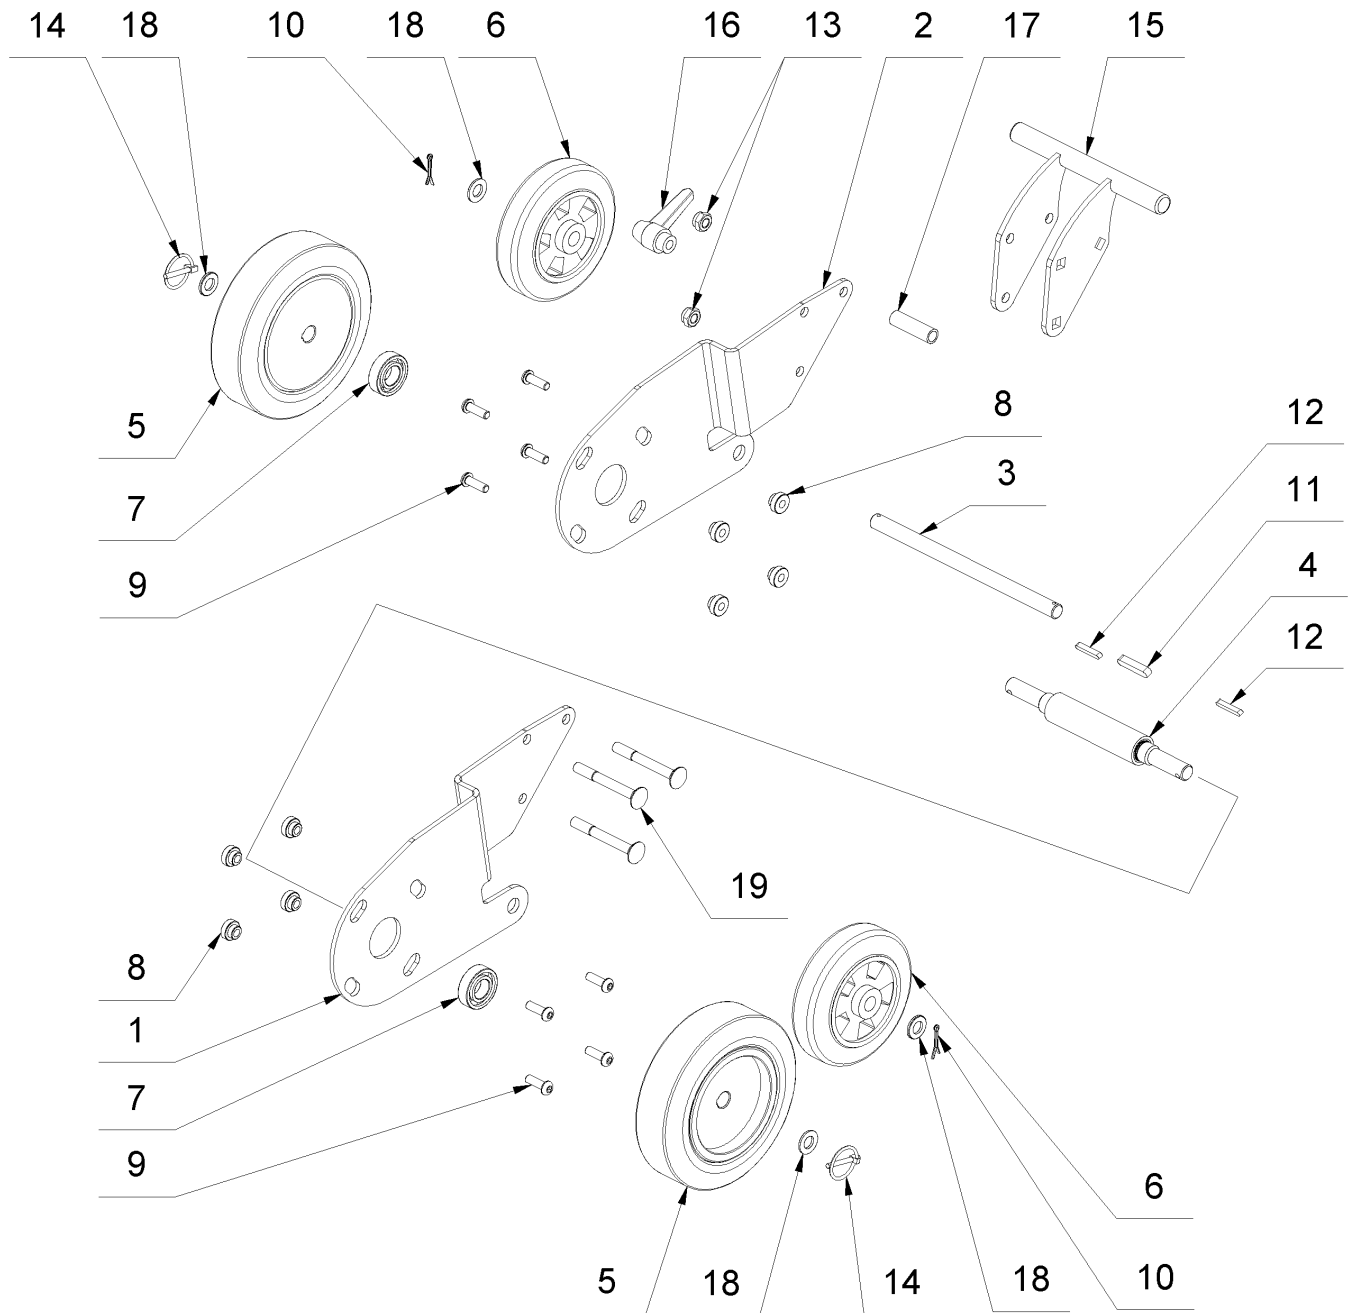

2 Carriage

2 Carriage

Item no.	Article no.	Description	Quantity
1	079987	Raising angle left 2016 Vario-Silent	1
2	079988	Raising angle right 2016 Vario-Silent	1
3	071824	Transport axle C-Stiel	1
4	039285	Driving axle Vario-Silent	1
5	015135	Driving Wheel B16	2
6	068098	transport wheel D 140 Vario Stripper	2
7	014703	Ball-bearing 6004	2
8	044250	Sleeve f.raising angle ri+le07 VarioSil	8
9	036272	Lens head screw M 8x25	8
10	018806	Split pin 3,2x25 DIN 94	2
11	039457	Feather key 8x7x40 DIN 6885	1
12	014902	Nut key 5x5x32 DIN 6885 A	2
13	014817	Hexagon nut M10 DIN 985	2
14	014888	Wheel pin 4,2mm galv.	2
15	078837	SG-Tipping support Vario Silent	1
16	042473	Clamping lever GN300-78-M10-SW	1
17	080680	Distance pipe Vario-Silent	1
18	017741	Washer M14 DIN 125	4
19	072331	Flat round screw M10x85 ähnlich DIN603	3