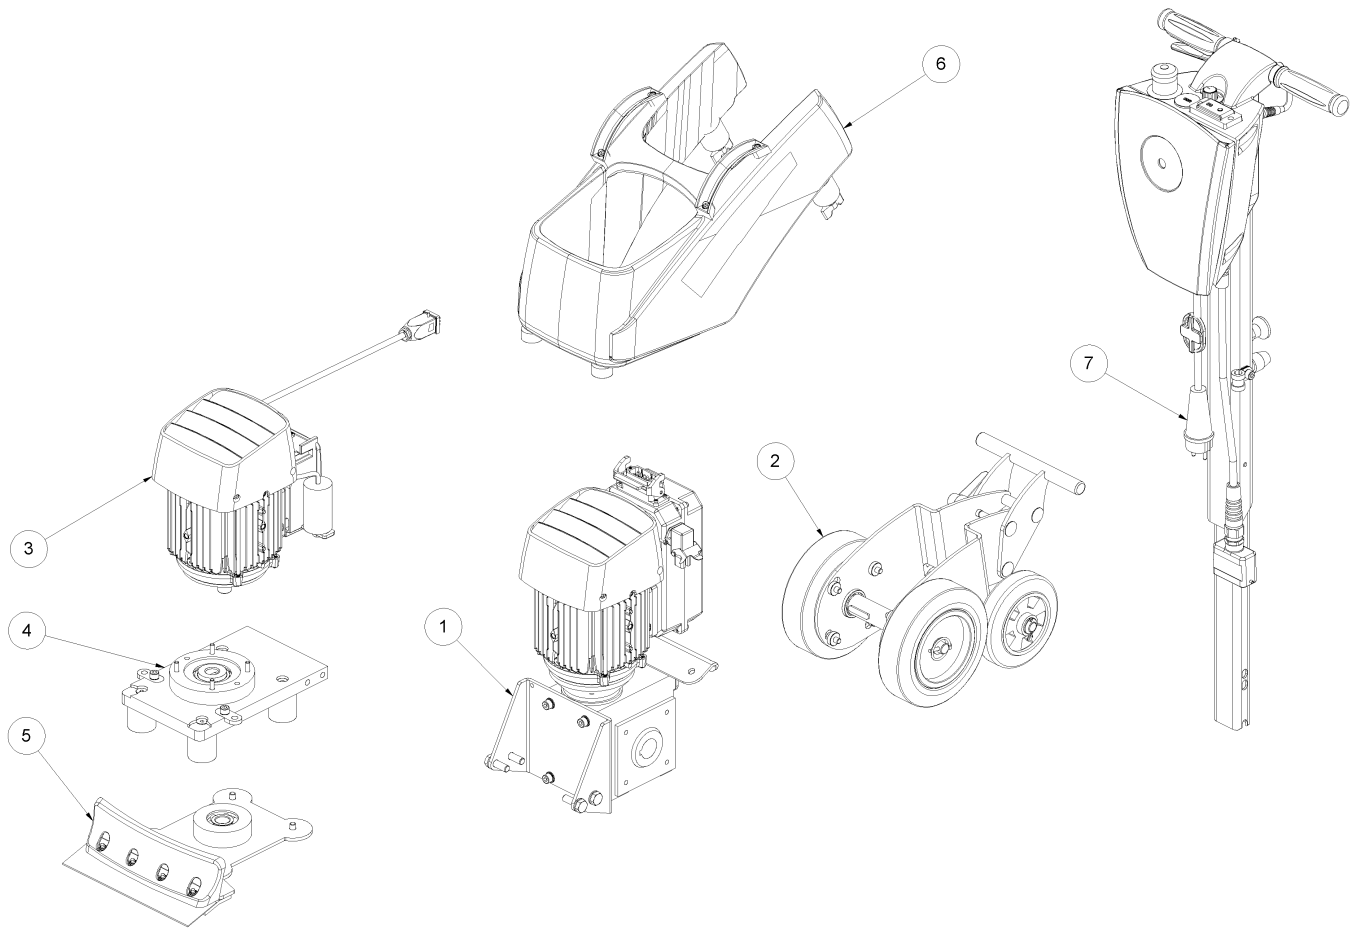

9 Vario Stripper Silent (1029/2016 - 1498/2018)

9 Vario Stripper Silent (1029/2016 - 1498/2018)

Item no.	Article no.	Description
1	09_01_038764	Drive motor
2	09_02_038764	Carriage
3	01_03_038764	Impact system
4	07_04_038764	Chassis
5	02_05_038764	Striker foot casting
6	04_06_038764	Additional Weight
7	09_07_069749	Handle
8	09_08_038764	Circuit diagram 230V
9	07_09_038764	Circuit diagram 230V
11	01_11_039458	Tool kit
12	01_12_038764	Accessories