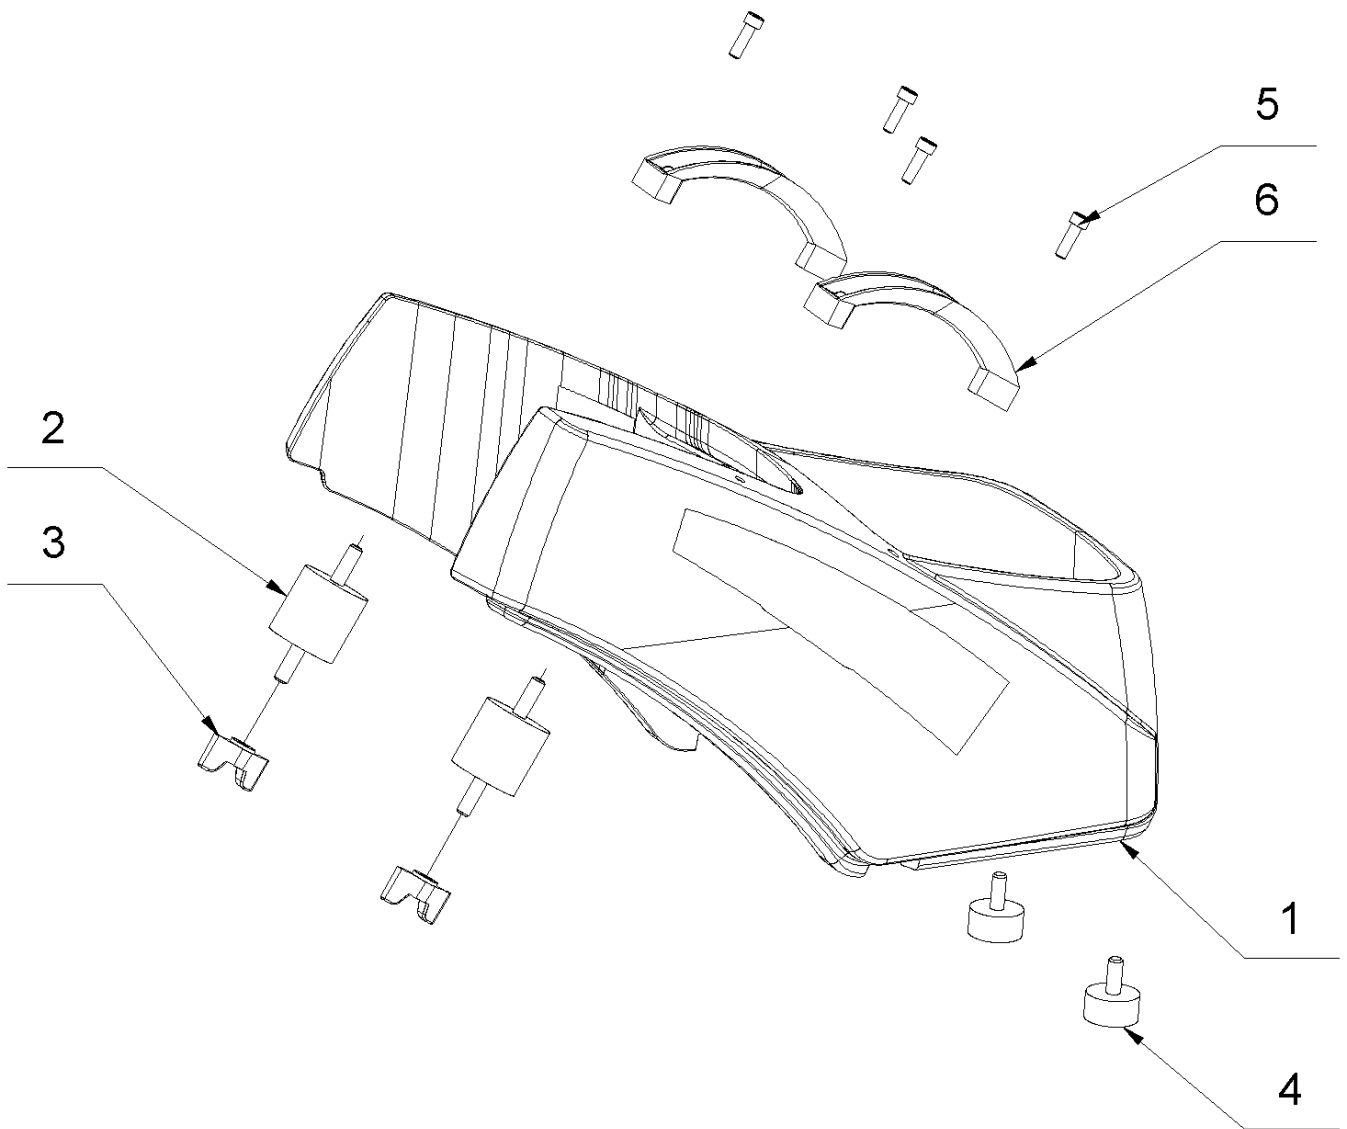

6 Additional Weight

---

6 Additional Weight

Item no.	Article no.	Description	Quantity
1	039291	Additional weight Vario-Silent	1
1	052681	Additional weight Vario-Silent red	1
2	039535	Rubber metal buffer 40x40-M8x23 Typ A	2
3	016995	Wing nut M8 PA6	2
4	039594	Rubber metal buffer 30x15-M8x20 Typ D	2
5	014752	Cylinder head screw M6x20DIN 912 microve	4
6	037954	Handle Mambo2/VarioSilent	2