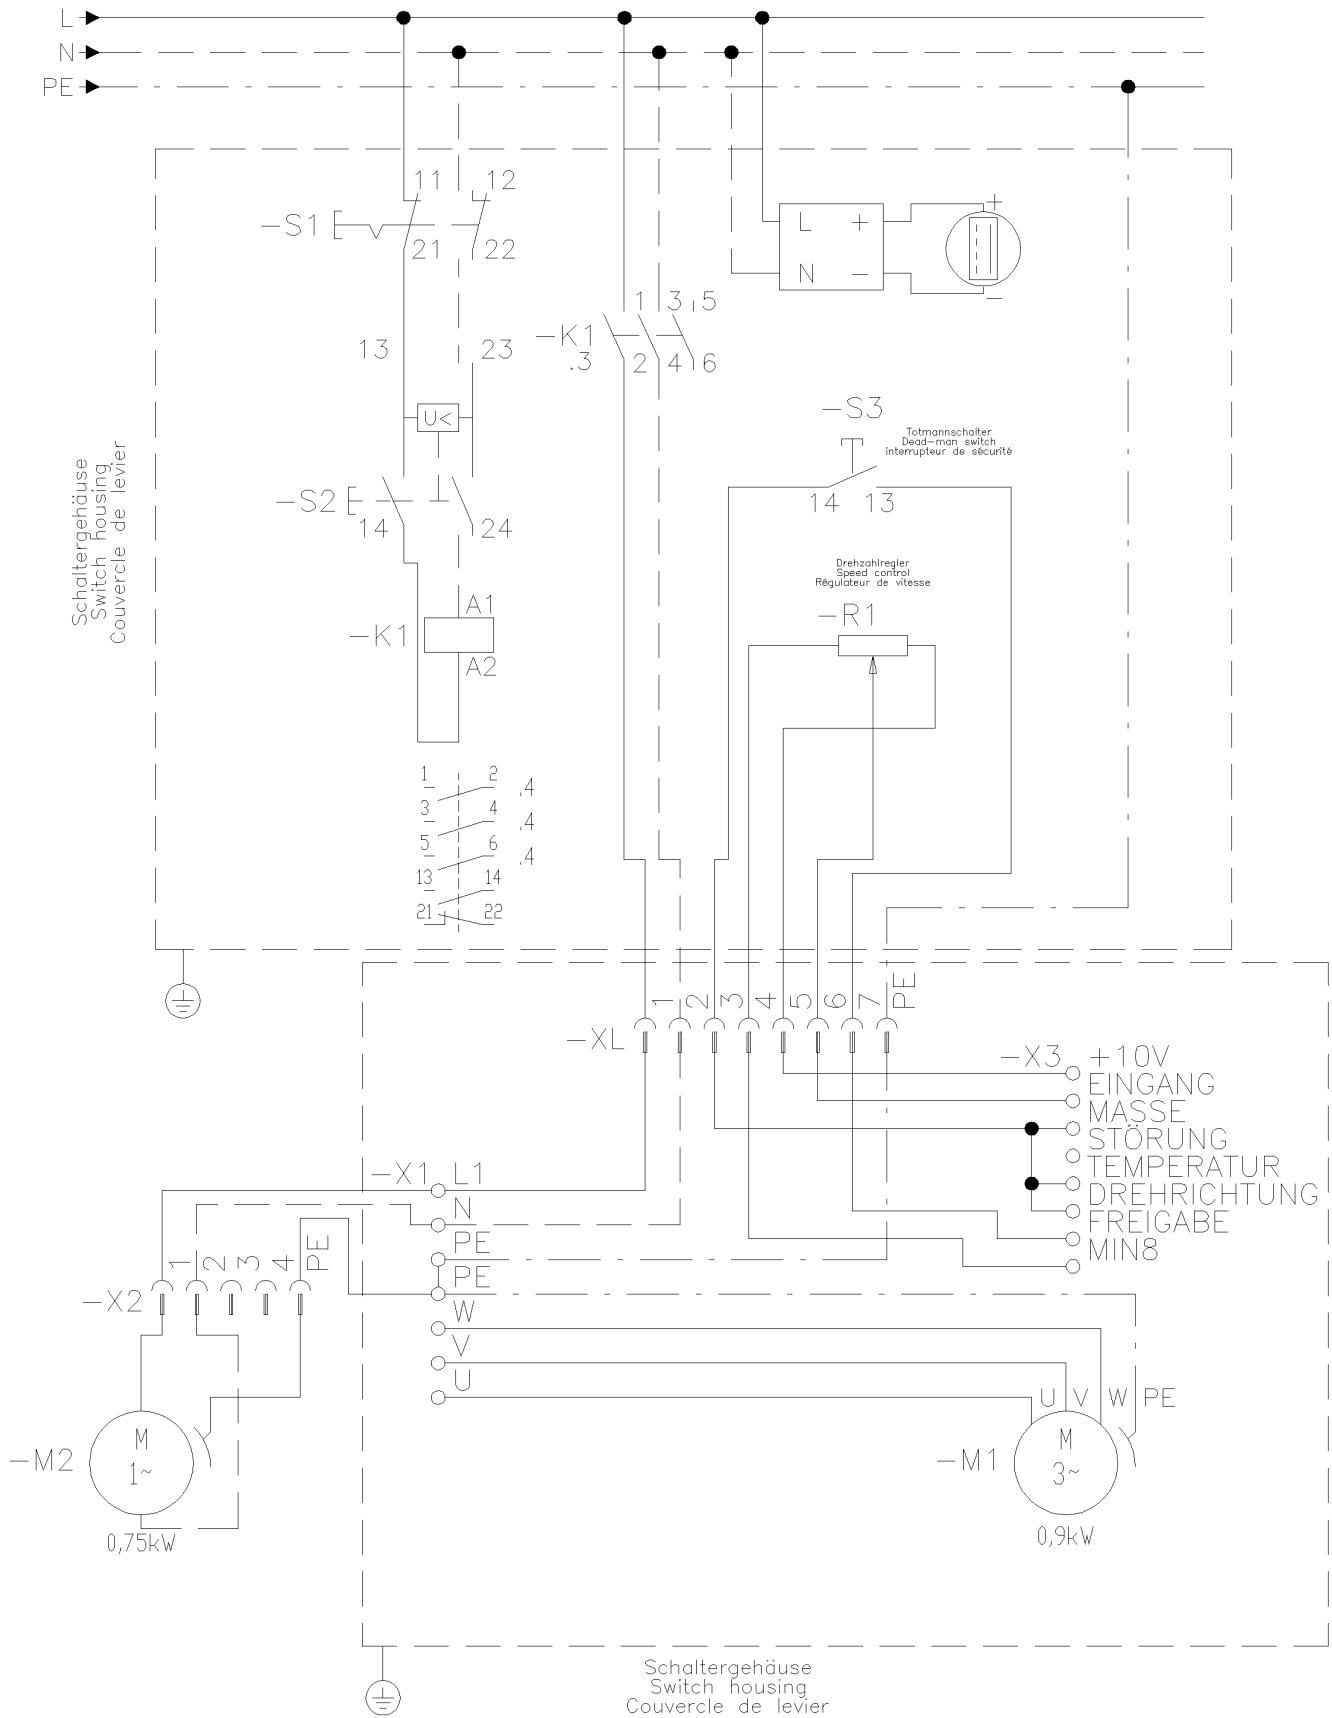

7 Handle

Item no.	Article no.	Description	Quantity
33	051709	ETA protective switch 230V SEE 164756	1
34	051722	Cap for ETA switch	1
35	051914	EJOT Screw Torx 4x16	2
36	060033	Housing 10A	1
37	060034	Bush insert 10A/10 polig	1
38	066535	SG Outer tube C-Handle	1
39	085480	SG Inside tube handel Turbo/Vario/Extro	1
40	037953	Fixing pin	1
41	017786	Tooth lock washer 10.5 DIN 6797	1
42	038567	Clamping lever GN300-92-M10-16-SW	1
43	017651	Cylinder head screw M8x16 DIN 912	2
44	089582	Presse-étoupe MS-M 12x1,5/KB 3,5-7	1
45	015211	Cable clamp Motor Duro 2.0	2
46	067749	cable retention	1
47	080702	Clamb	1
48	014732	Cylinder head screw M8x10 DIN 912	1
49	082266	USB-recessed socket with Cap	1
50	082260	power pack 15W out:12VDC in:100-240V	1
51	082408	spacing roller Ø3,2xØ6x3	2
52	014715	Cylinder head screw M3x10 DIN 912	2
53	069749	C-Handle cpl. 230V/50Hz Vario-Silent	1
53	069752	C-Handle cpl. 230V/50HZ Vario-Silent CH	1
53	069753	C-Handle cpl. 230V Vario-Silent red	1
54	080492	Control cable cpl. 10-pol VarioSilent	1
o.Abb.	072723	Cable set f. ETA switch C-handle	1

8 Circuit diagram 230V