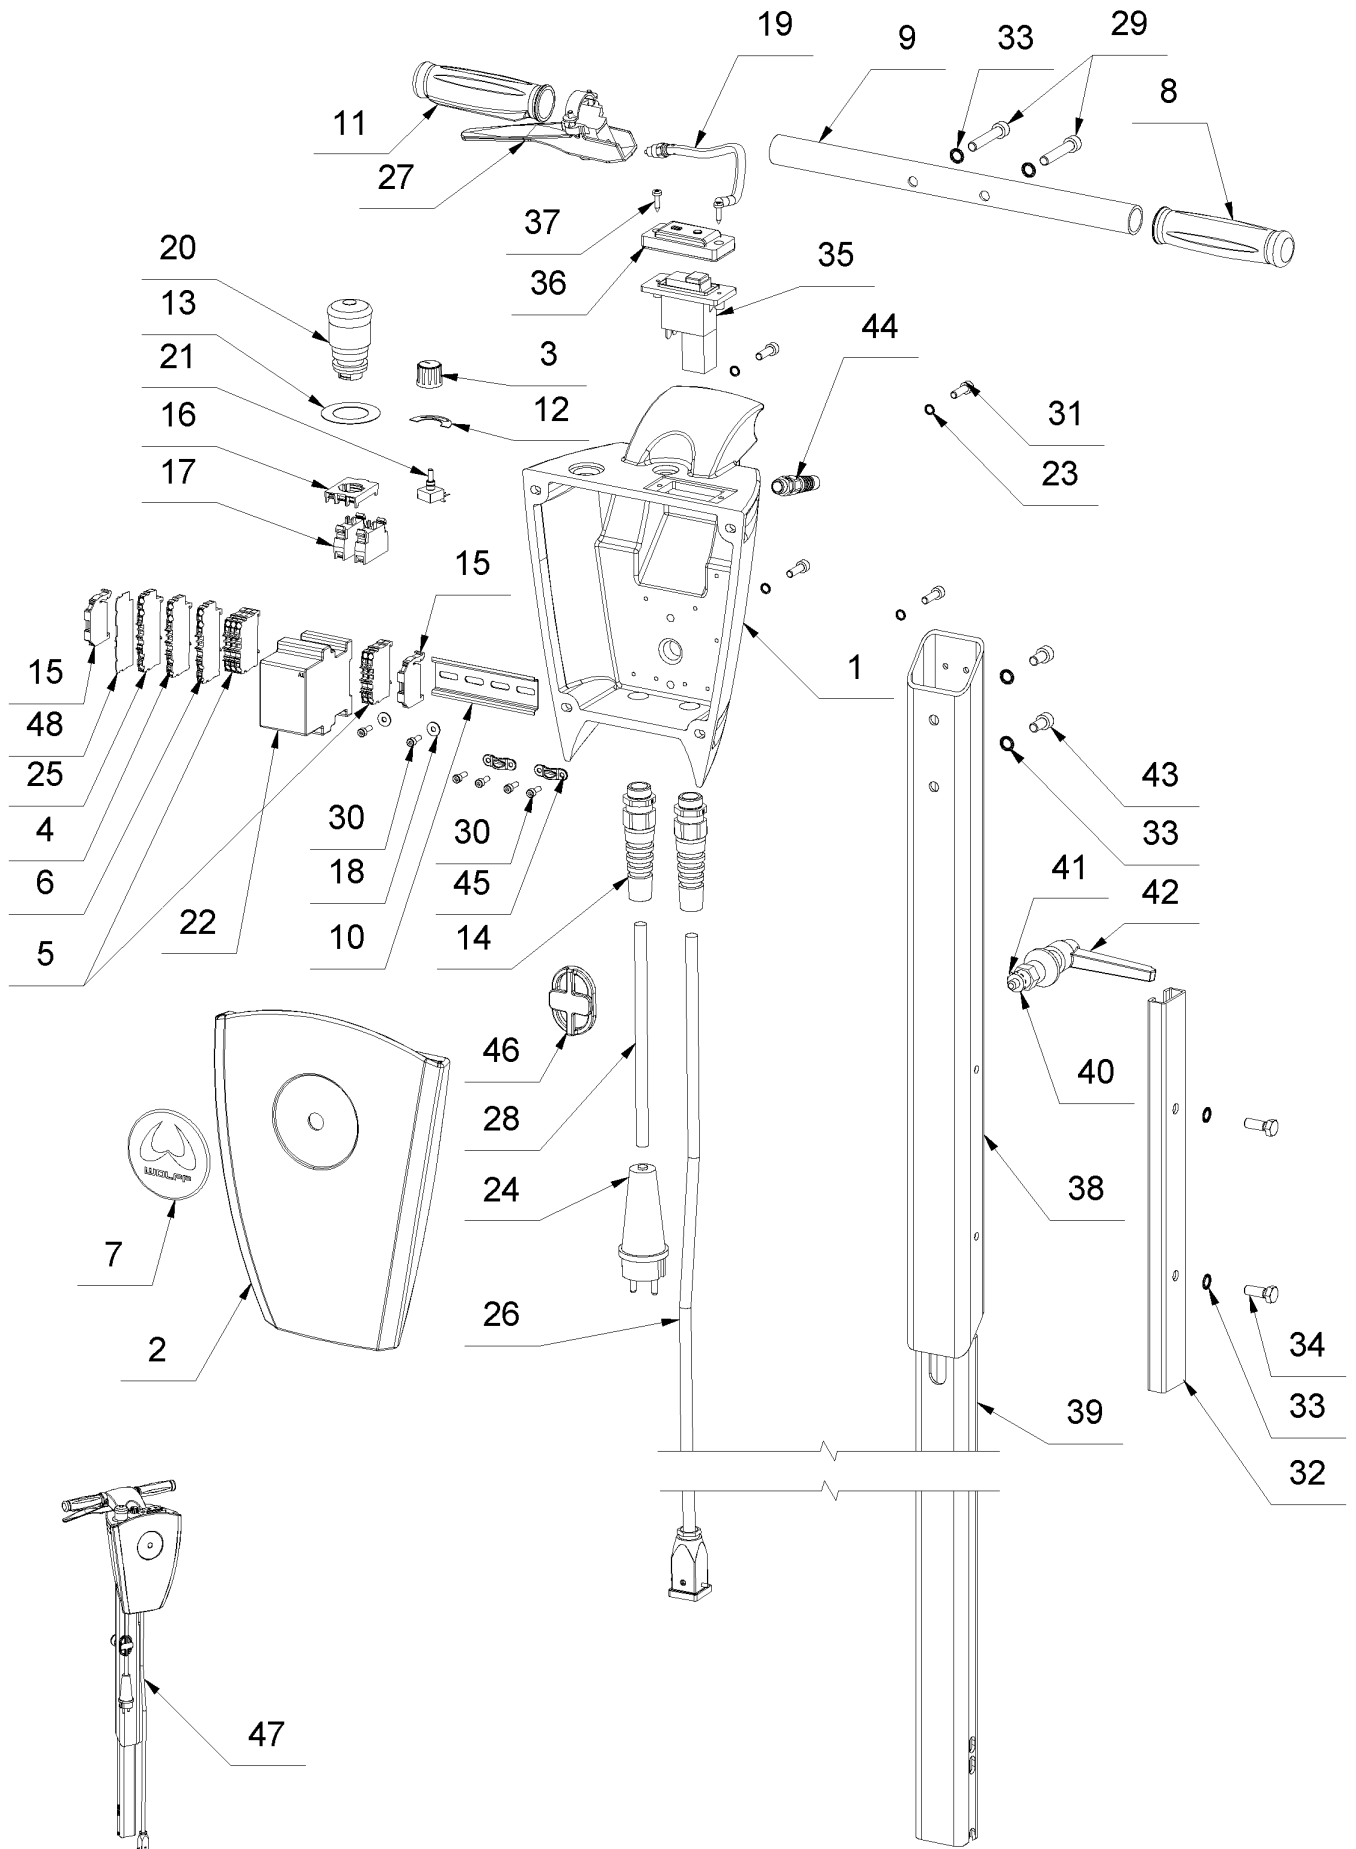

7 Handle

7 Handle

Item no.	Article no.	Description	Quantity
1	070000	switch housing C-Stiel wolffgreen	1
2	066074	Cover OO C-handle wolffgreen	1
3	014647	Knob with cover f.potentiometer	1
4	068025	Top hat rail through clamp blue 4x	1
5	068026	Top hat rail through clamp grey 2x	5
6	068024	Top hat rail through clamp grey 4x	1
7	118141	Label Wolff 3D d80mm	1
8	069782	Grip covering left VarioSilent/CaymanSt	1
9	039202	Handle tube for Extro2,VarioSilent	1
10	068023	Top hat rail 100 mm	1
11	069784	Grip covering right"Dead man"	1
12	136969	Label arrow C-Stiel	1
13	136966	Label emergency C-Stiel	1
14	039190	Screw connection w.bending prot.M20x1,5	2
15	071895	Top hat rail unclamp 6mm	2
16	017503	Adapterattachment	1
17	017507	Contact element open NC	2
18	040503	Washer 4,3x20x1,25 n.DIN 522	2
19	039298	Switch "Dead-man"with cable VarioSilent	1
20	052443	Safety switch	1
21	014650	Potentiometer 100kOhm with cable	1
22	021327	Contactactor 230V / 20A	1
23	014859	Schnorr washer M6	4
24	019165	Plug 230V 3-polig Switzerland	1
24	039203	Plug grey	1
25	068027	Top hat rail protection clamp GR-GE 4x	1
26	039380	Control line cpl.Vario-Sil./ X-Light	1
27	032751	Dead-man-seized handle	1
28	071591	El.cord 3G2,5²X0,36M black Schukost	1
28	072222	El.cord3G2,5²x0,36m black without plug	1
29	014739	Cylinder head screw M8x45 DIN 912	2
30	018284	Cylinder head screw M4x12 DIN 912	6
31	014730	Cylinder head screw M 6x20 DIN 912	4
32	039188	Cable channel handle Turbo2,Extro2,Vario	1