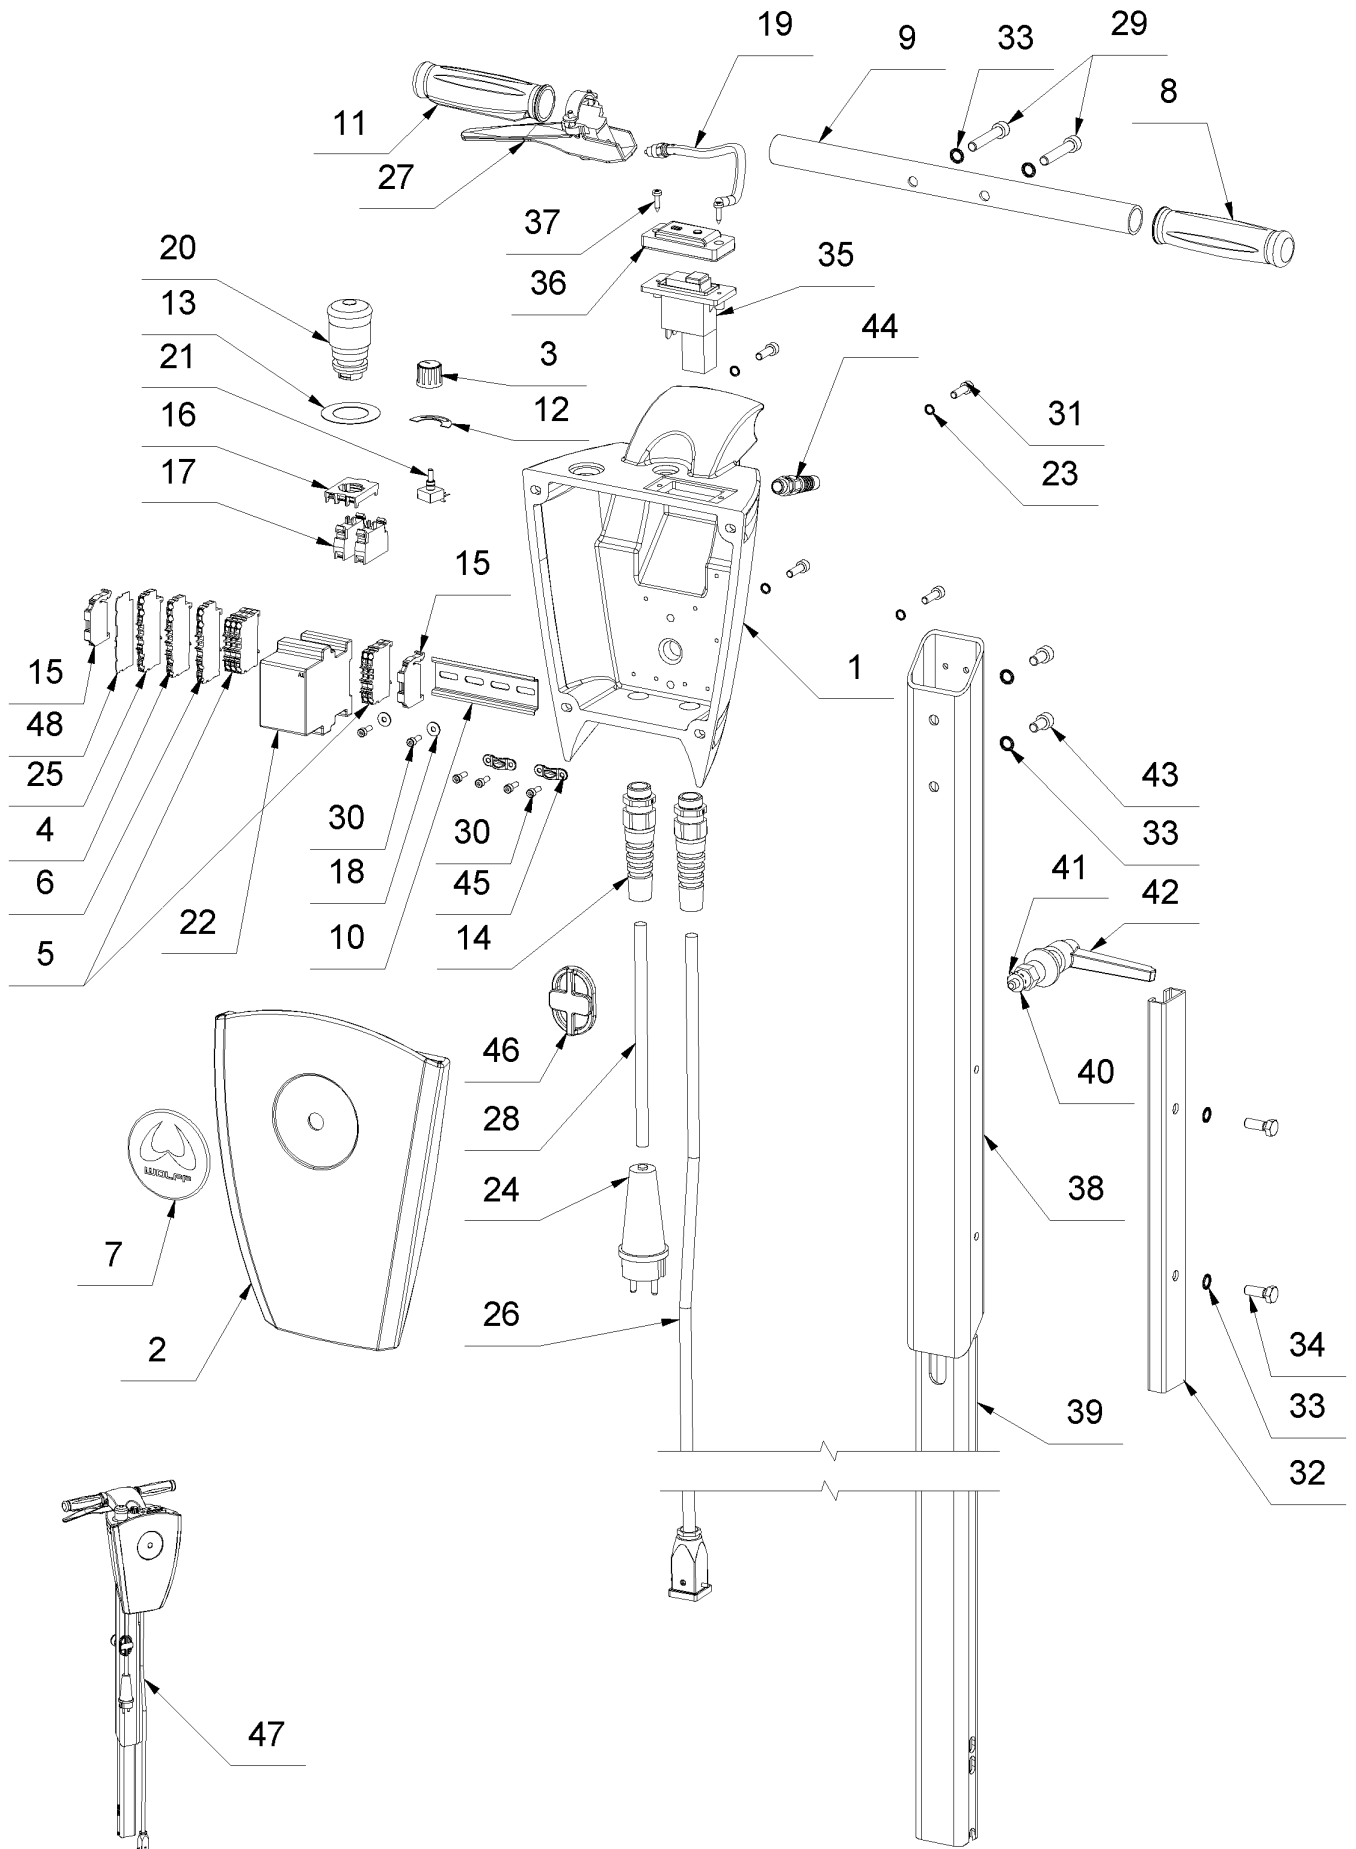

7 Handle

7 Handle

Item no.	Article no.	Description	Quantity
1	070000	switch housing C-Stiel wolffgreen	1
2	066074	Cover OO C-handle wolffgreen	1
3	014647	Knob with cover f.potentiometer	1
4	068025	Top hat rail through clamp blue 4x	1
5	068026	Top hat rail through clamp grey 2x	5
6	068024	Top hat rail through clamp grey 4x	1
7	118141	Label Wolff 3D d80mm	1
8	069782	Grip covering left VarioSilent/CaymanSt	1
9	039202	Handle tube for Extro2,VarioSilent	1
10	068023	Top hat rail 100 mm	1
11	069784	Grip covering right"Dead man"	1
12	136969	Label arrow C-Stiel	1
13	136966	Label emergency C-Stiel	1
14	039190	Screw connection w.bending prot.M20x1,5	2
15	071895	Top hat rail unclamp 6mm	2
16	017503	Adapterattachment	1
17	017507	Contact element open NC	2
18	040503	Washer 4,3x20x1,25 n.DIN 522	2
19	039298	Switch "Dead-man"with cable VarioSilent	1
20	052443	Safety switch	1
21	014650	Potentiometer 100kOhm with cable	1
22	021327	Contactoer 230V / 20A	1
23	014859	Schnorr washer M6	4
24	019165	Plug 230V 3-polig Switzerland	1
24	039203	Plug grey	1
25	068027	Top hat rail protection clamp GR-GE 4x	1
26	039380	Control line cpl.Vario-Sil./ X-Light	1
27	032751	Dead-man-seized handle	1
28	071591	El.cord 3G2,5²X0,36M black Schukost	1
28	072222	El.cord3G2,5²x0,36m black without plug	1
29	014739	Cylinder head screw M8x45 DIN 912	2
30	018284	Cylinder head screw M4x12 DIN 912	6
31	014730	Cylinder head screw M 6x20 DIN 912	4
32	039188	Cable channel handle Turbo2,Extro2,Vario	1