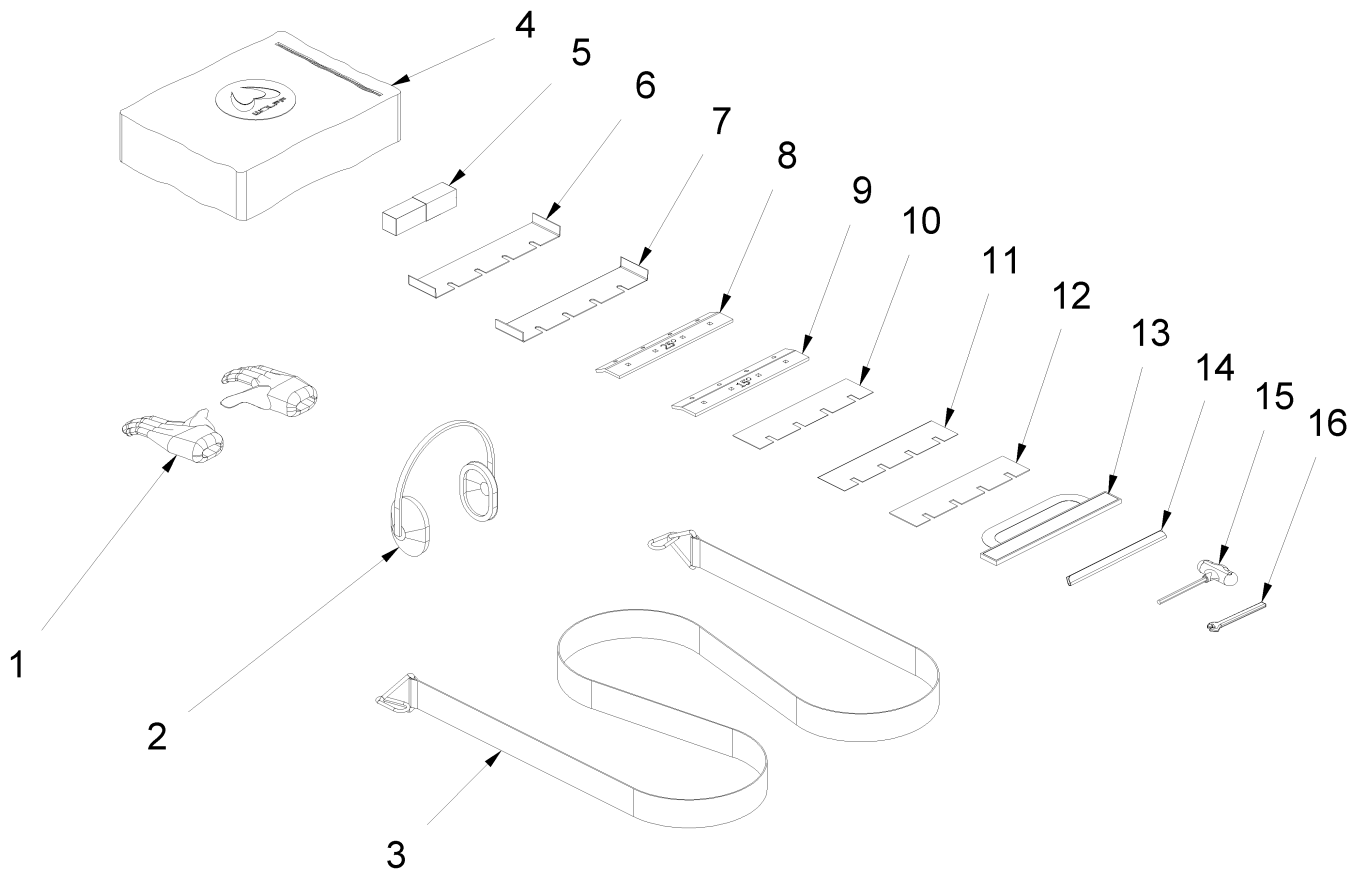

11 Tool kit

11 Tool kit

Item no.	Article no.	Description	Quantity
1	015809	Safety gloves 1 pair	1
2	015315	Hearing protectors	1
3	040603	Carrying belt for tools	1
4	054064	Tool bag green - Wolff	1
5	014962	Plastic box 30x65 SM1200/SM800/Duro/LS	1
6	038932	U-Blade 250 bottom cutting edge Vario	1
7	038768	U-Blade 250 top cutting edge Vario	1
8	039008	Angle adapter 25° Vario-Silent	1
9	039007	Angle adapter 15° Vario-Silent	1
10	038765	Spare blade 250x60x0.7mm(f.carpets)10pcs	1
11	038766	Spare blades 250x60x1mm (for carpets)	1
12	038767	Spare blades 250x60x1,5mm (Lino,PVC,rub)	1
13	039394	Blade protection Vario-Silent	1
14	015229	Blade protection 210mm	1
15	019141	T-handle 6-kt SW 6	1
16	016842	Open-ended wrench SW10	1