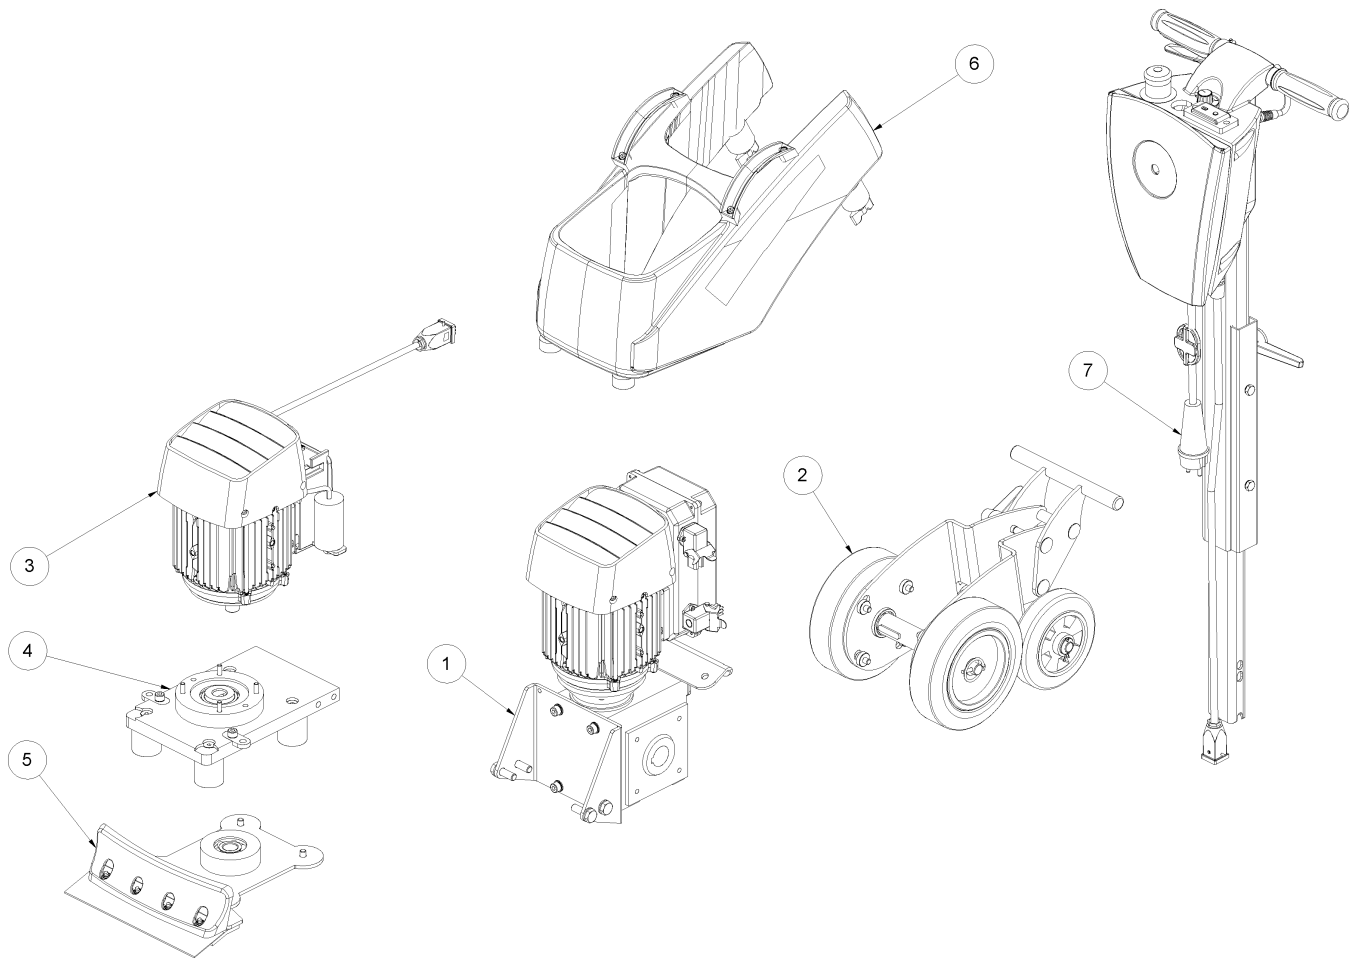

8 Vario Stripper Silent (0949/2015 - 1028/2016)

8 Vario Stripper Silent (0949/2015 - 1028/2016)

Item no.	Article no.	Description
1	07_01_038764	Drive motor
2	08_02_038764	Carriage
3	01_03_038764	Impact system
4	07_04_038764	Chassis
5	02_05_038764	Striker foot casting
6	04_06_038764	Additional Weight
7	07_07_069749	Handle
8	07_08_038764	Circuit diagram 230V
9	07_09_038764	Circuit diagram 230V
11	01_11_039458	Tool kit
12	01_12_038764	Accessories