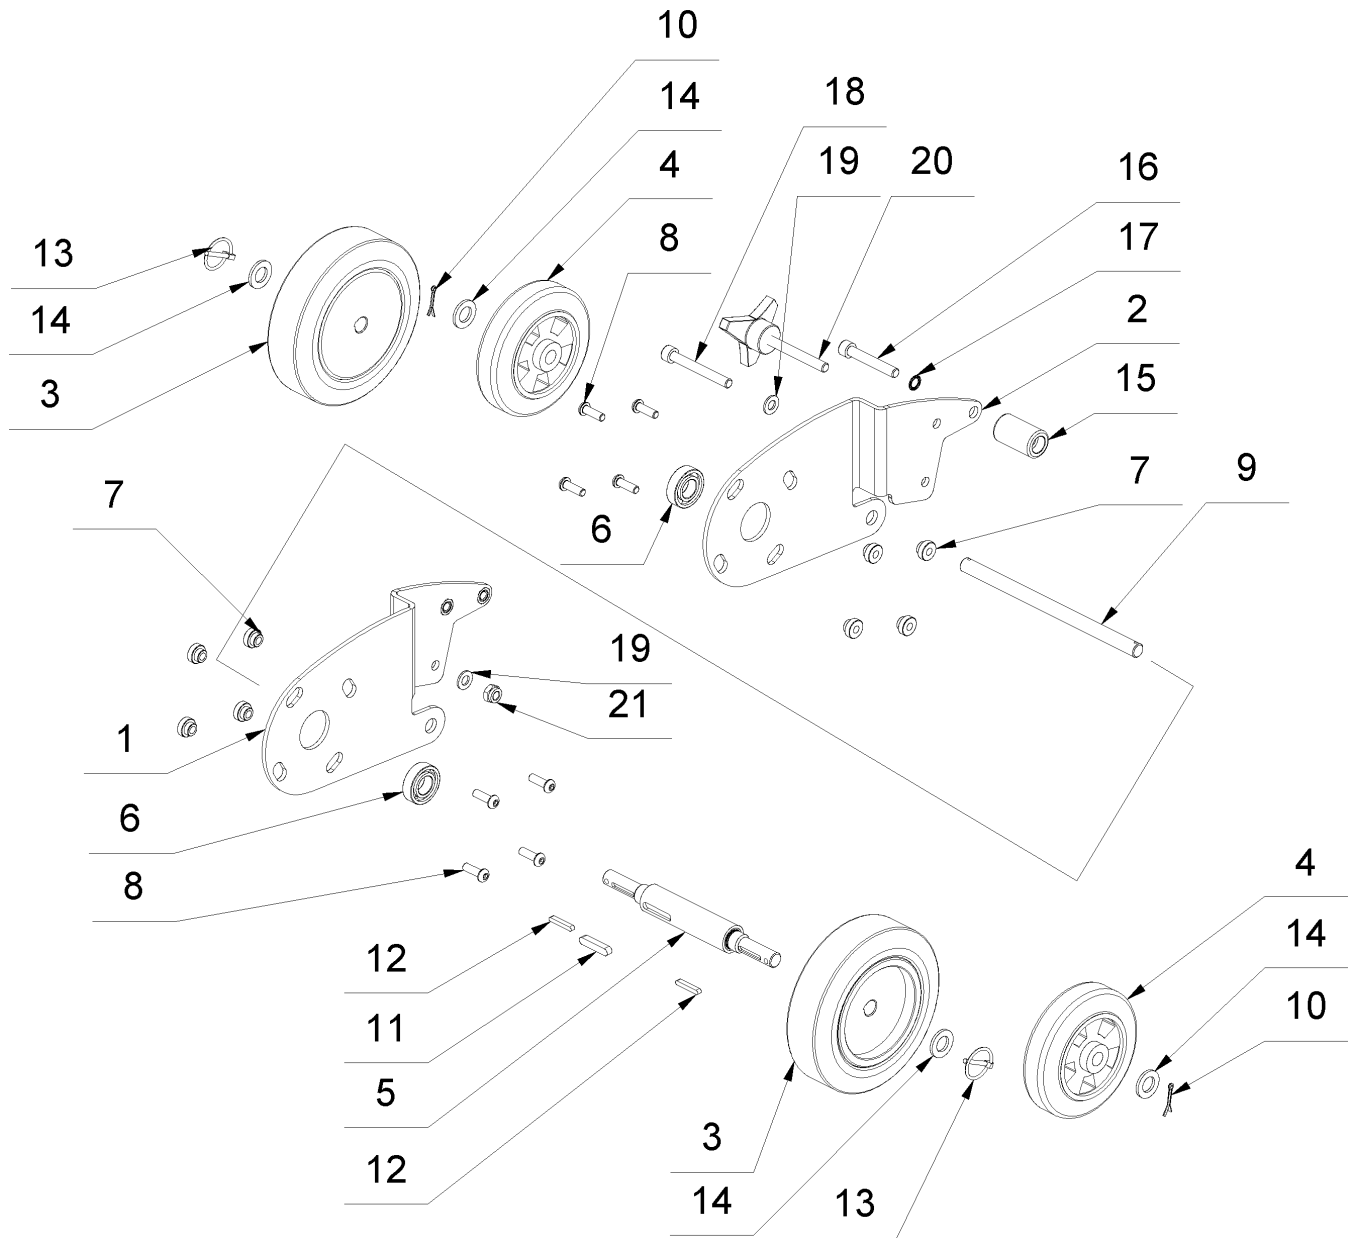

6 Vario Stripper Silent (0707/2013 - 0834/2014)

6 Vario Stripper Silent (0707/2013 - 0834/2014)

Item no.	Article no.	Description
1	03_01_038764	Drive motor
2	06_02_038764	Carriage
3	01_03_038764	Impact system
4	01_04_038764	Chassis
5	02_05_038764	Striker foot casting
6	04_06_038764	Additional Weight
7	06_07_069749	Handle
8	06_08_038764	Circuit diagram 230V
11	01_11_039458	Tool kit
12	01_12_038764	Accessories

2 Carriage

2 Carriage

Item no.	Article no.	Description	Quantity
1	070472	SG Raising angle left C-handle VarioSil.	1
2	070470	Raising angle right C-handle VarioSilent	1
3	015135	Driving Wheel B16	2
4	068098	transport wheel D 140 Vario Stripper	2
5	039285	Driving axle Vario-Silent	1
6	014703	Ball-bearing 6004	2
7	044250	Sleeve f.raising angle ri+le07 VarioSil	8
8	036272	Lens head screw M 8x25	8
9	071824	Transport axle C-Stiel	1
10	018806	Split pin 3,2x25 DIN 94	2
11	039457	Feather key 8x7x40 DIN 6885	1
12	014902	Nut key 5x5x32 DIN 6885 A	2
13	014888	Wheel pin 4,2mm galv.	2
14	014831	Washer 16mm DIN 125	4
15	069875	Foot rest C-Stiel	1
16	018298	Cylinder head screw M10x70 DIN 912	1
17	014861	Washer M10	1
18	014743	Cylinder head screw M10x80 DIN 912	1
19	014829	Washer M10 DIN 125 A	2
20	039234	Three-star grip screw cpl.M10x80	1
21	014817	Hexagon nut M10 DIN 985	1