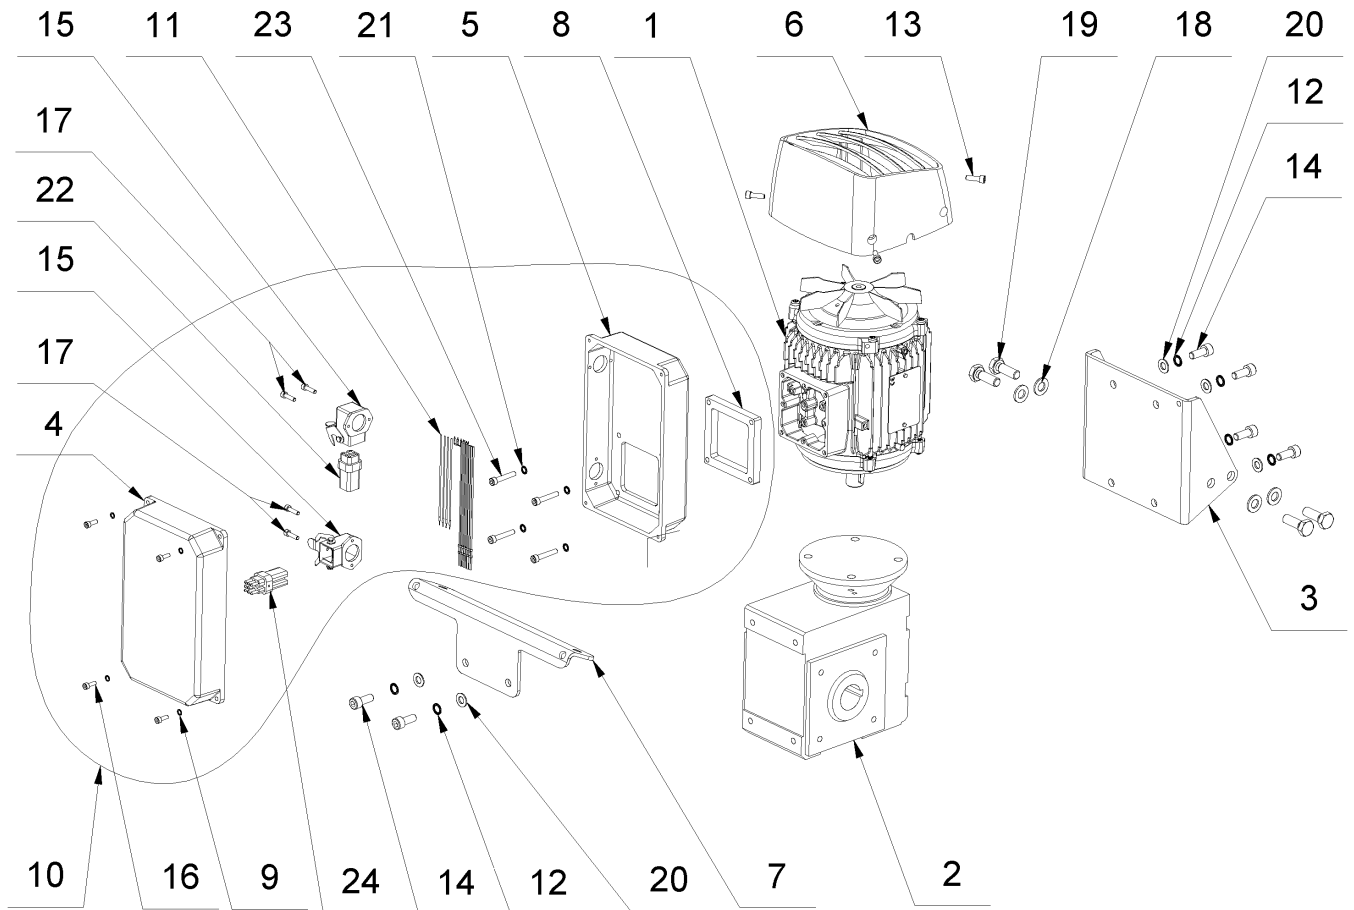

1 Drive motor

1 Drive motor

Item no.	Article no.	Description	Quantity
1	072981	Motor gear unit 230/115V VarioSilent	1
2	073858	Gear Robo-Stripper	1
3	039293	Attaching bracket Vario-Silent	1
4	010364	Elektronic 230V/50-60Hz Vario S Spare 19	1
5	050394	Cover Elektronic VarioSilent	1
6	039187	Motor cover Vario-Silent	1
6	052680	Motor cover Vario-Silent red	1
7	039294	Weight holder in the back Vario-Silent	1
8	056519	distance junction box VarioSilent	1
9	016961	Snorr washer M4	4
10	078512	Motor cpl.230V w.el.VarioSilent	1
11	039377	Cable set f.pin VarioSilen	1
12	014860	Schnorr Washer M8	6
13	017610	Cylinder head screw M5x16 DIN 912	4
14	014734	Cylinder head screw M8x20 DIN 912	6
15	039372	Housing Vario-Silent	2
16	018284	Cylinder head screw M4x12 DIN 912	4
17	017743	Cylinder head screw M4x16 DIN 912	4
18	014829	Washer M10 DIN 125 A	4
19	018156	Hexagonal screw M10x 30 DIN 933	4
20	014828	Washer M8 DIN 125 A	6
21	014858	Schnorr washer M5	4
22	050395	Socket employment 4polig	1
23	018278	Cylinder head screw M5x30 DIN 912	4
24	039375	Pin employment 7polig Vario-Silent	1