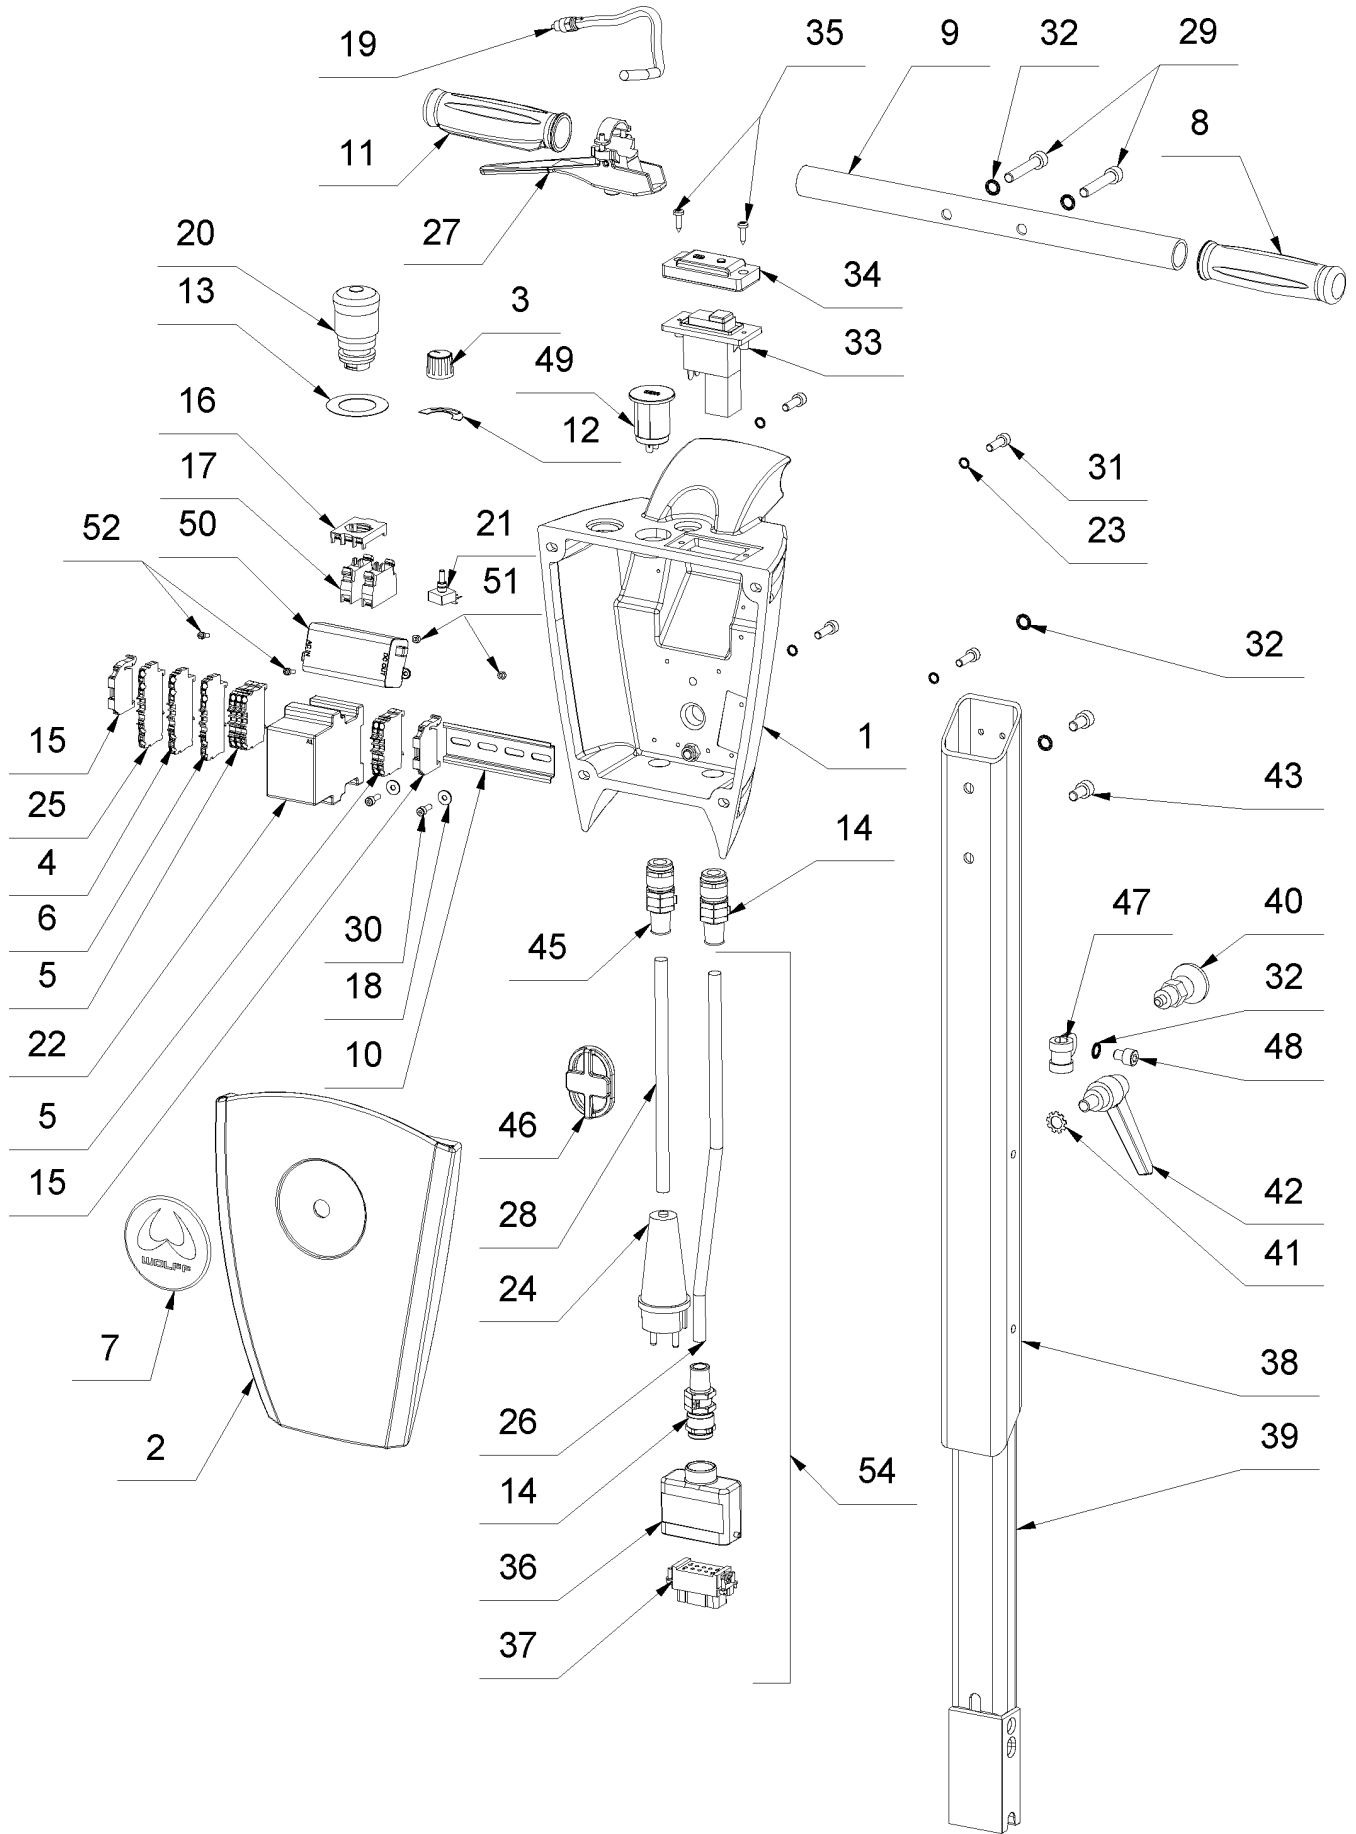

7 Handle

7 Handle

Item no.	Article no.	Description	Quantity
1	070000	switch housing C-Stiel wolffgreen	1
2	066074	Cover OO C-handle wolffgreen	1
3	014647	Knob with cover f.potentiometer	1
4	068025	Top hat rail through clamp blue 4x	1
5	068026	Top hat rail through clamp grey 2x	5
6	068024	Top hat rail through clamp grey 4x	1
7	118141	Label Wolff 3D d80mm	1
8	069782	Grip covering left VarioSilent/CaymanSt	1
9	039202	Handle tube for Extro2,VarioSilent	1
10	068023	Top hat rail 100 mm	1
11	069784	Grip covering right"Dead man"	1
12	136969	Label arrow C-Stiel	1
13	136966	Label emergency C-Stiel	1
14	085448	Cable glandSR-M 20x1,5/KB9-11mm	2
15	071895	Top hat rail unclamp 6mm	2
16	017503	Adapterattachment	1
17	017507	Contact element open NC	2
18	040503	Washer 4,3x20x1,25 n.DIN 522	2
19	039298	Switch "Dead-man"with cable VarioSilent	1
20	052443	Safety switch	1
21	014650	Potentiometer 100kOhm with cable	1
22	021327	Contactoer 230V / 20A	1
23	014859	Schnorr washer M6	4
24	019165	Plug 230V 3-polig Switzerland	1
24	039203	Plug grey	1
25	068027	Top hat rail protection clamp GR-GE 4x	1
26	080411	Control cable 10polig	1
27	032751	Dead-man-seized handle	1
28	071591	El.cord 3G2,5²X0,36M black Schukost	1
28	072222	El.cord3G2,5²x0,36m black without plug	1
29	014739	Cylinder head screw M8x45 DIN 912	2
30	018284	Cylinder head screw M4x12 DIN 912	6
31	014730	Cylinder head screw M 6x20 DIN 912	4
32	014860	Schnorr Washer M8	5