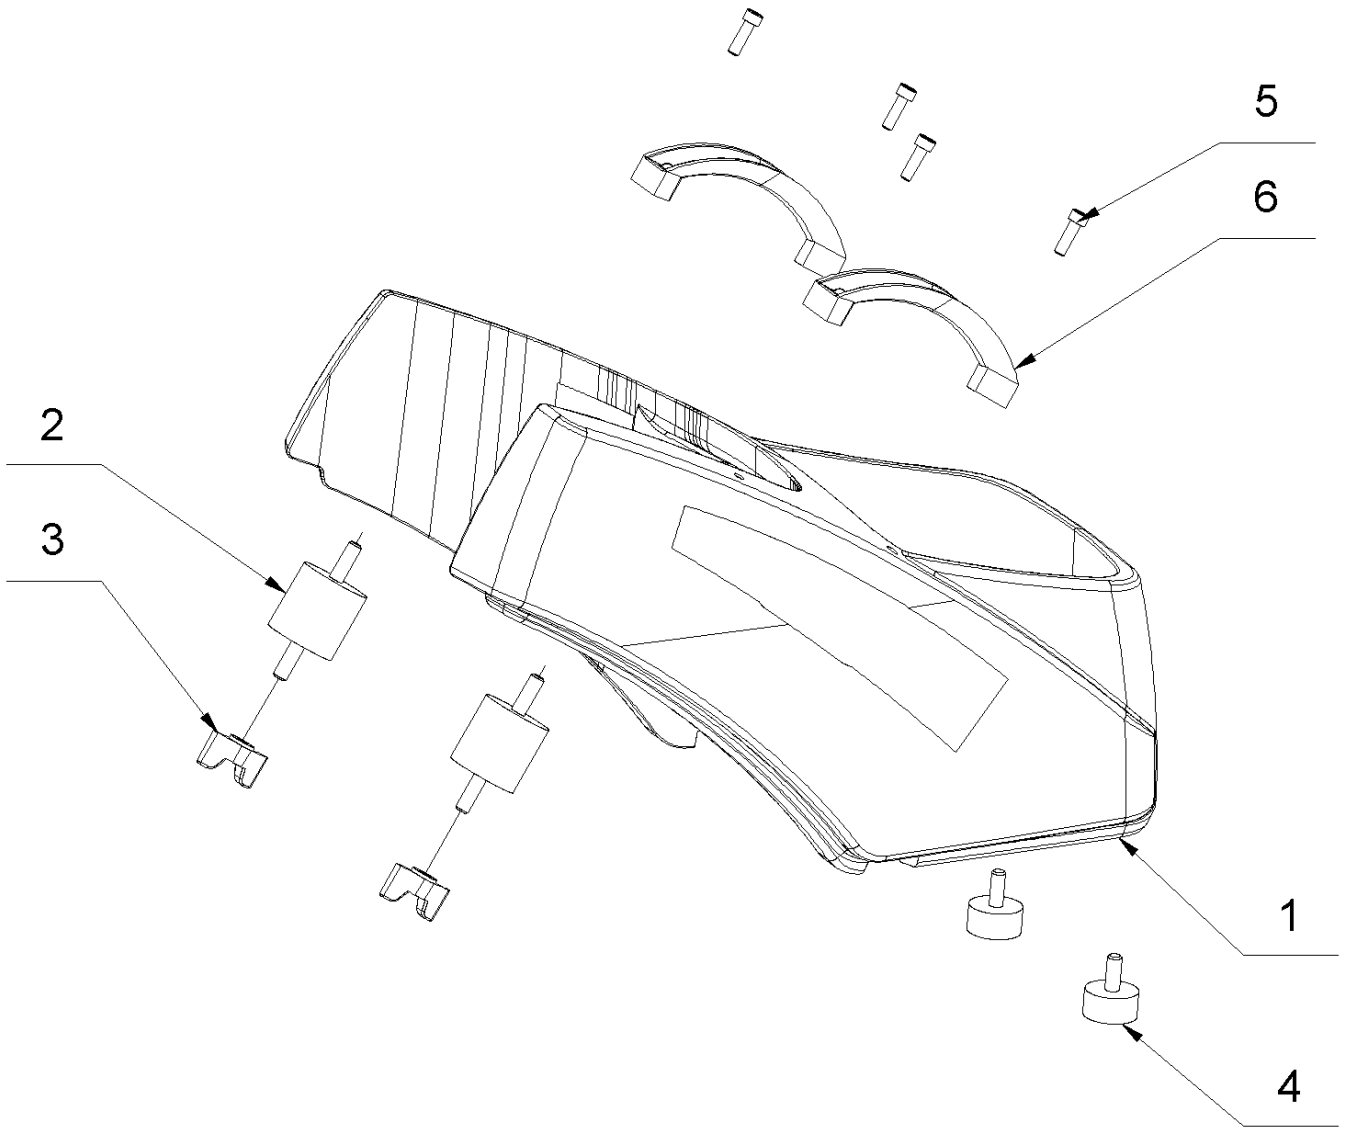

6 Additional Weight

---

6 Additional Weight

Item no.	Article no.	Description	Quantity
1	039291	Additional weight Vario-Silent	1
1	052681	Additional weight Vario-Silent red	1
2	039535	Rubber metal buffer 40x40-M8x23 Typ A	2
3	016995	Wing nut M8 PA6	2
4	039594	Rubber metal buffer 30x15-M8x20 Typ D	2
5	014752	Cylinder head screw M6x20DIN 912 microve	4
6	037954	Handle Mambo2/VarioSilent	2