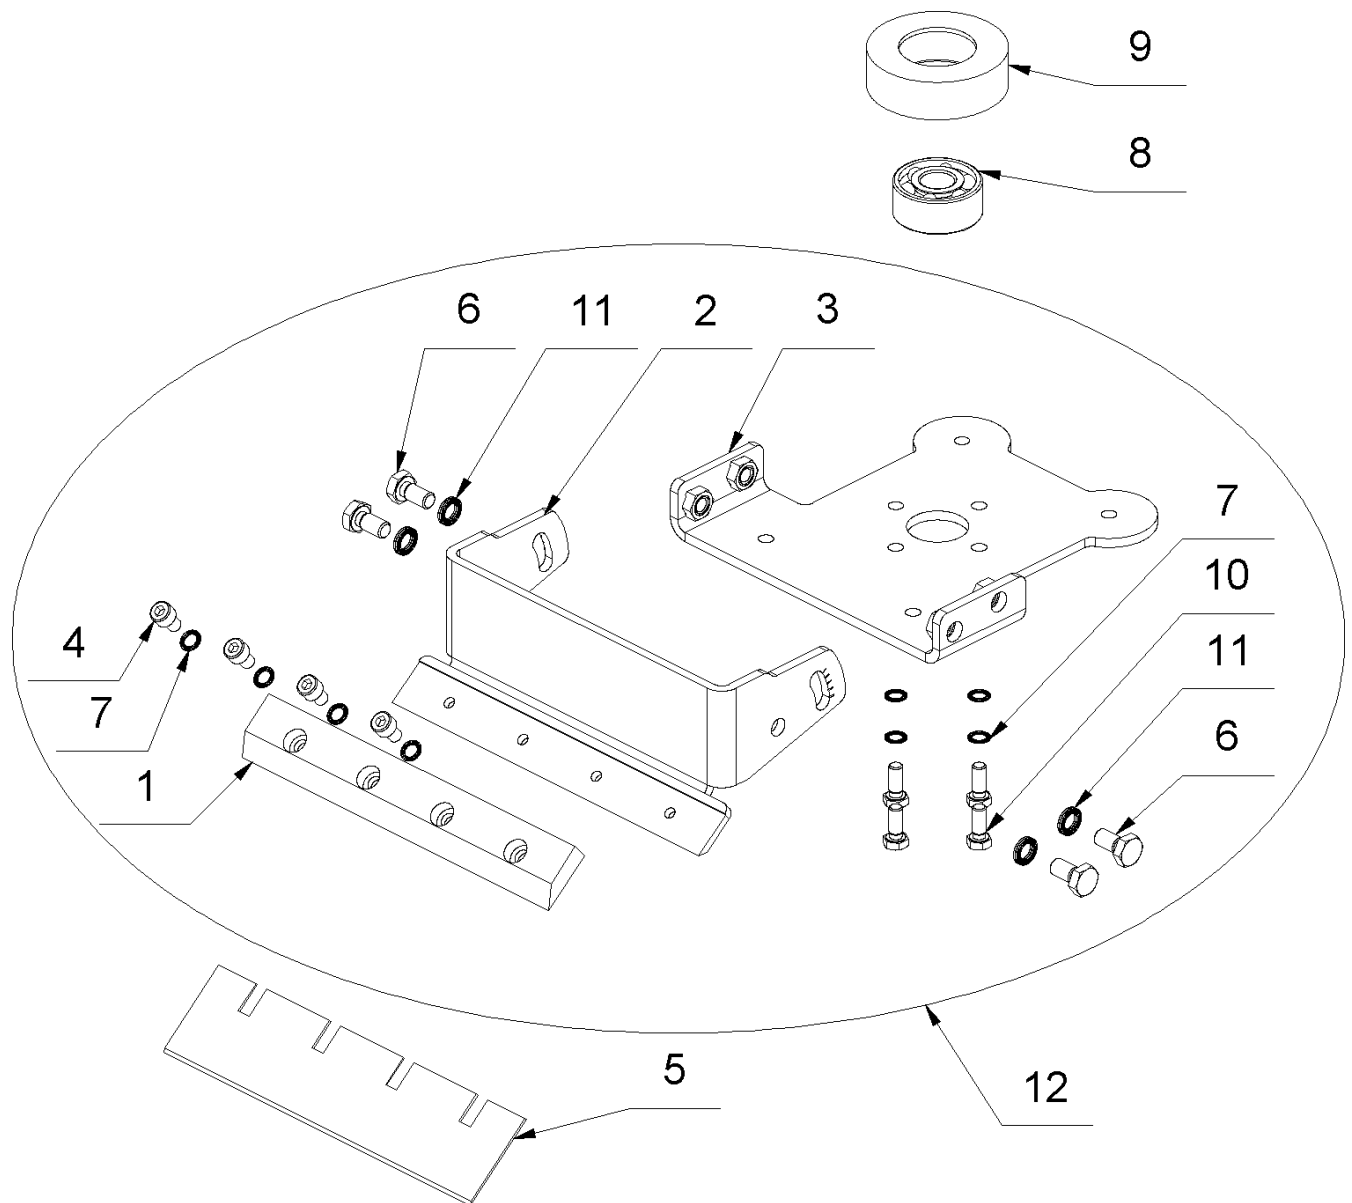

5 Striker foot casting

5 Striker foot casting

Item no.	Article no.	Description	Quantity
1	169418	Blade holder Vario-Silent	1
2	169417	Swing arm Vario-Silent	1
3	169395	SG Sheet metal oscillat angle adjustment	1
4	018254	Cylinder head screw M8x12 DIN 912	4
5	038767	Spare blades 250x60x1,5mm (Lino,PVC,rub)	1
6	018156	Hexagonal screw M10x 30 DIN 933	4
7	014860	Schnorr Washer M8	8
8	014674	Ball bearing 3304 2RSC3	1
9	039289	Eccentric bearing Vario-Silent	1
10	018015	Hexagon head screw M 8x 20 DIN 933	4
11	079862	safety washer M10	4
12	171262	Set knife angle adjustment Vario-Silent	1