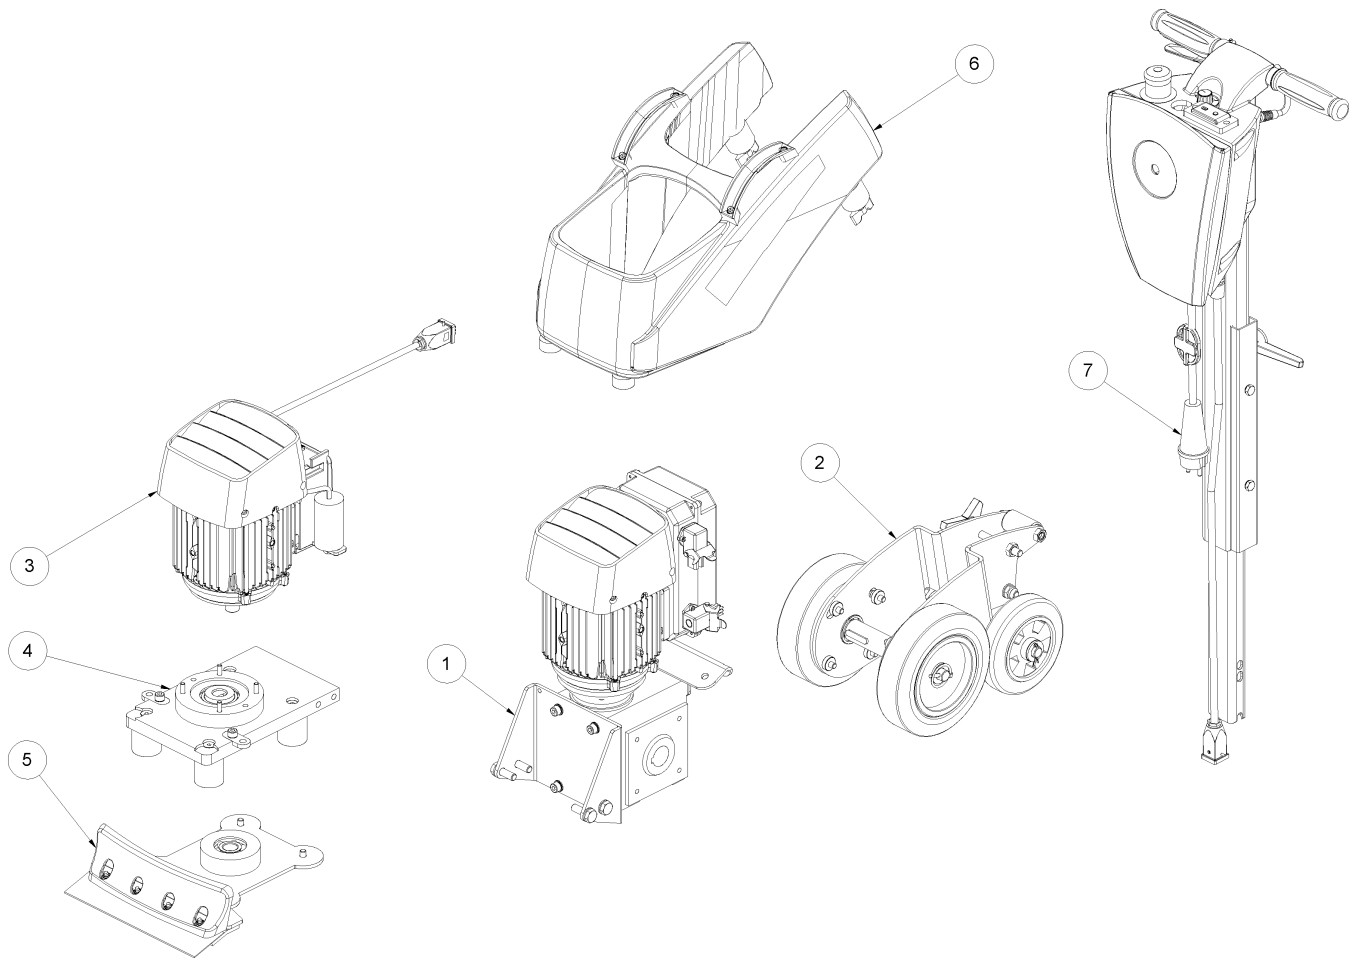

7 Vario Stripper Silent (0835/2014 - 0948/2015)

7 Vario Stripper Silent (0835/2014 - 0948/2015)

Item no.	Article no.	Description
1	07_01_038764	Drive motor
2	06_02_038764	Carriage
3	01_03_038764	Impact system
4	07_04_038764	Chassis
5	02_05_038764	Striker foot casting
6	04_06_038764	Additional Weight
7	07_07_069749	Handle
8	07_08_038764	Circuit diagram 230V
9	07_09_038764	Circuit diagram 230V
11	01_11_039458	Tool kit
12	01_12_038764	Accessories