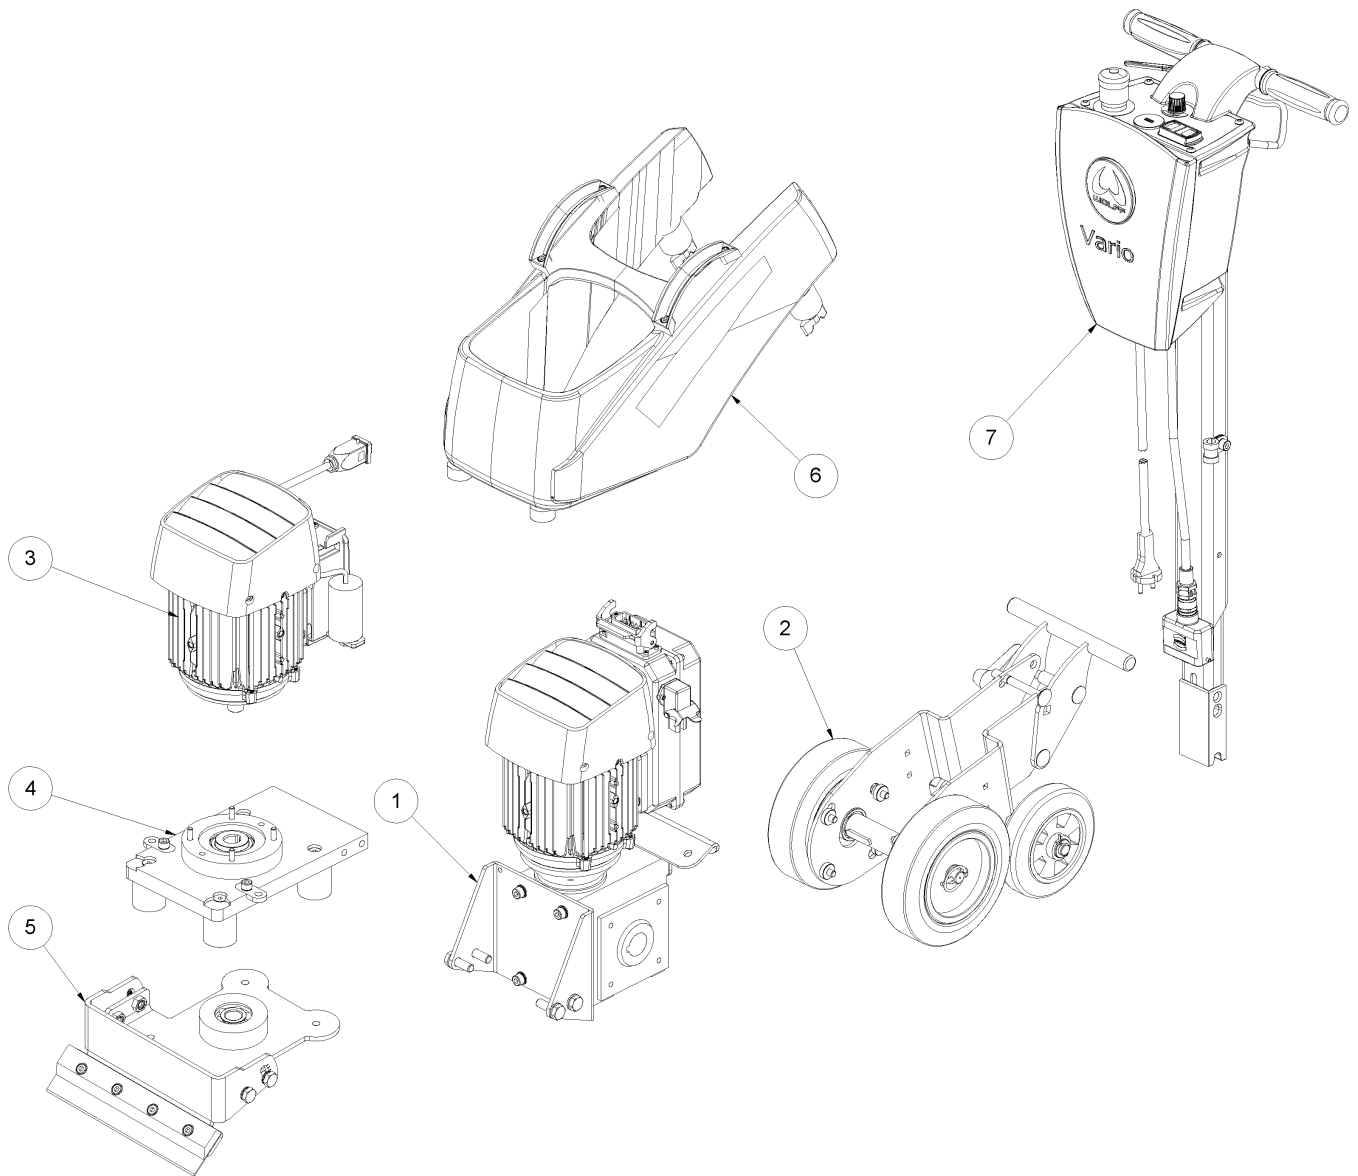

12 Accessories

Article no.	Description	Quantity
039458	Tool Set Vario-Silent	1
039394	Blade protection Vario-Silent	1
040603	Carrying belt for tools	2

12 Vario Stripper Silent (02657/2023 - heute)

12 Vario Stripper Silent (02657/2023 - heute)