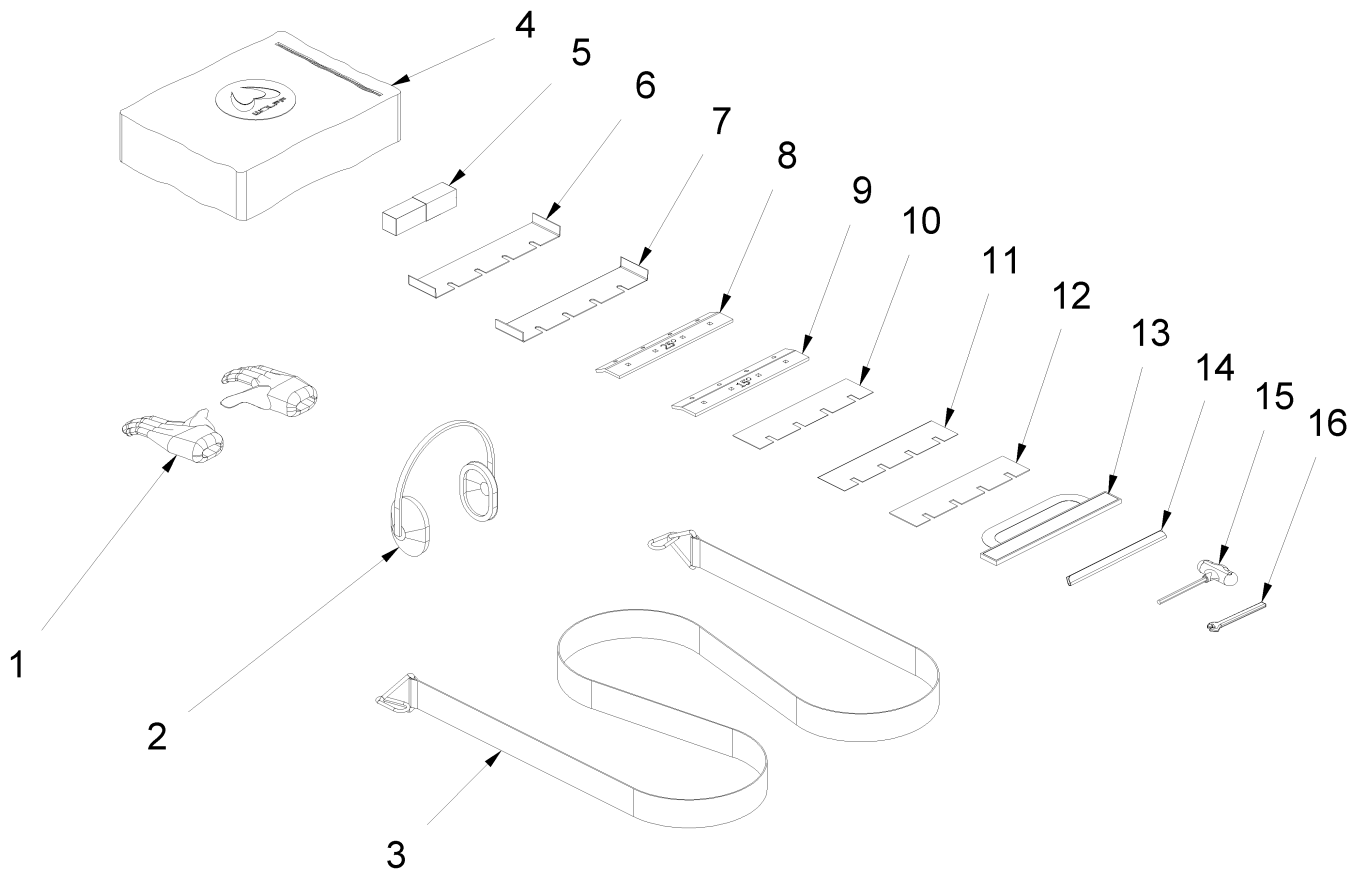

8 Circuit diagram 230V

8 Circuit diagram 230V

9 Circuit diagram 230V

9 Circuit diagram 230V

11 Tool kit

11 Tool kit

Item no.	Article no.	Description	Quantity
1	015809	Safety gloves 1 pair	1
2	015315	Hearing protectors	1
3	040603	Carrying belt for tools	1
4	054064	Tool bag green - Wolff	1
5	014962	Plastic box 30x65 SM1200/SM800/Duro/LS	1
6	038932	U-Blade 250 bottom cutting edge Vario	1
7	038768	U-Blade 250 top cutting edge Vario	1
8	039008	Angle adapter 25° Vario-Silent	1
9	039007	Angle adapter 15° Vario-Silent	1
10	038765	Spare blade 250x60x0.7mm(f.carpets)10pcs	1
11	038766	Spare blades 250x60x1mm (for carpets)	1
12	038767	Spare blades 250x60x1,5mm (Lino,PVC,rub)	1
13	039394	Blade protection Vario-Silent	1
14	015229	Blade protection 210mm	1
15	019141	T-handle 6-kt SW 6	1
16	016842	Open-ended wrench SW10	1