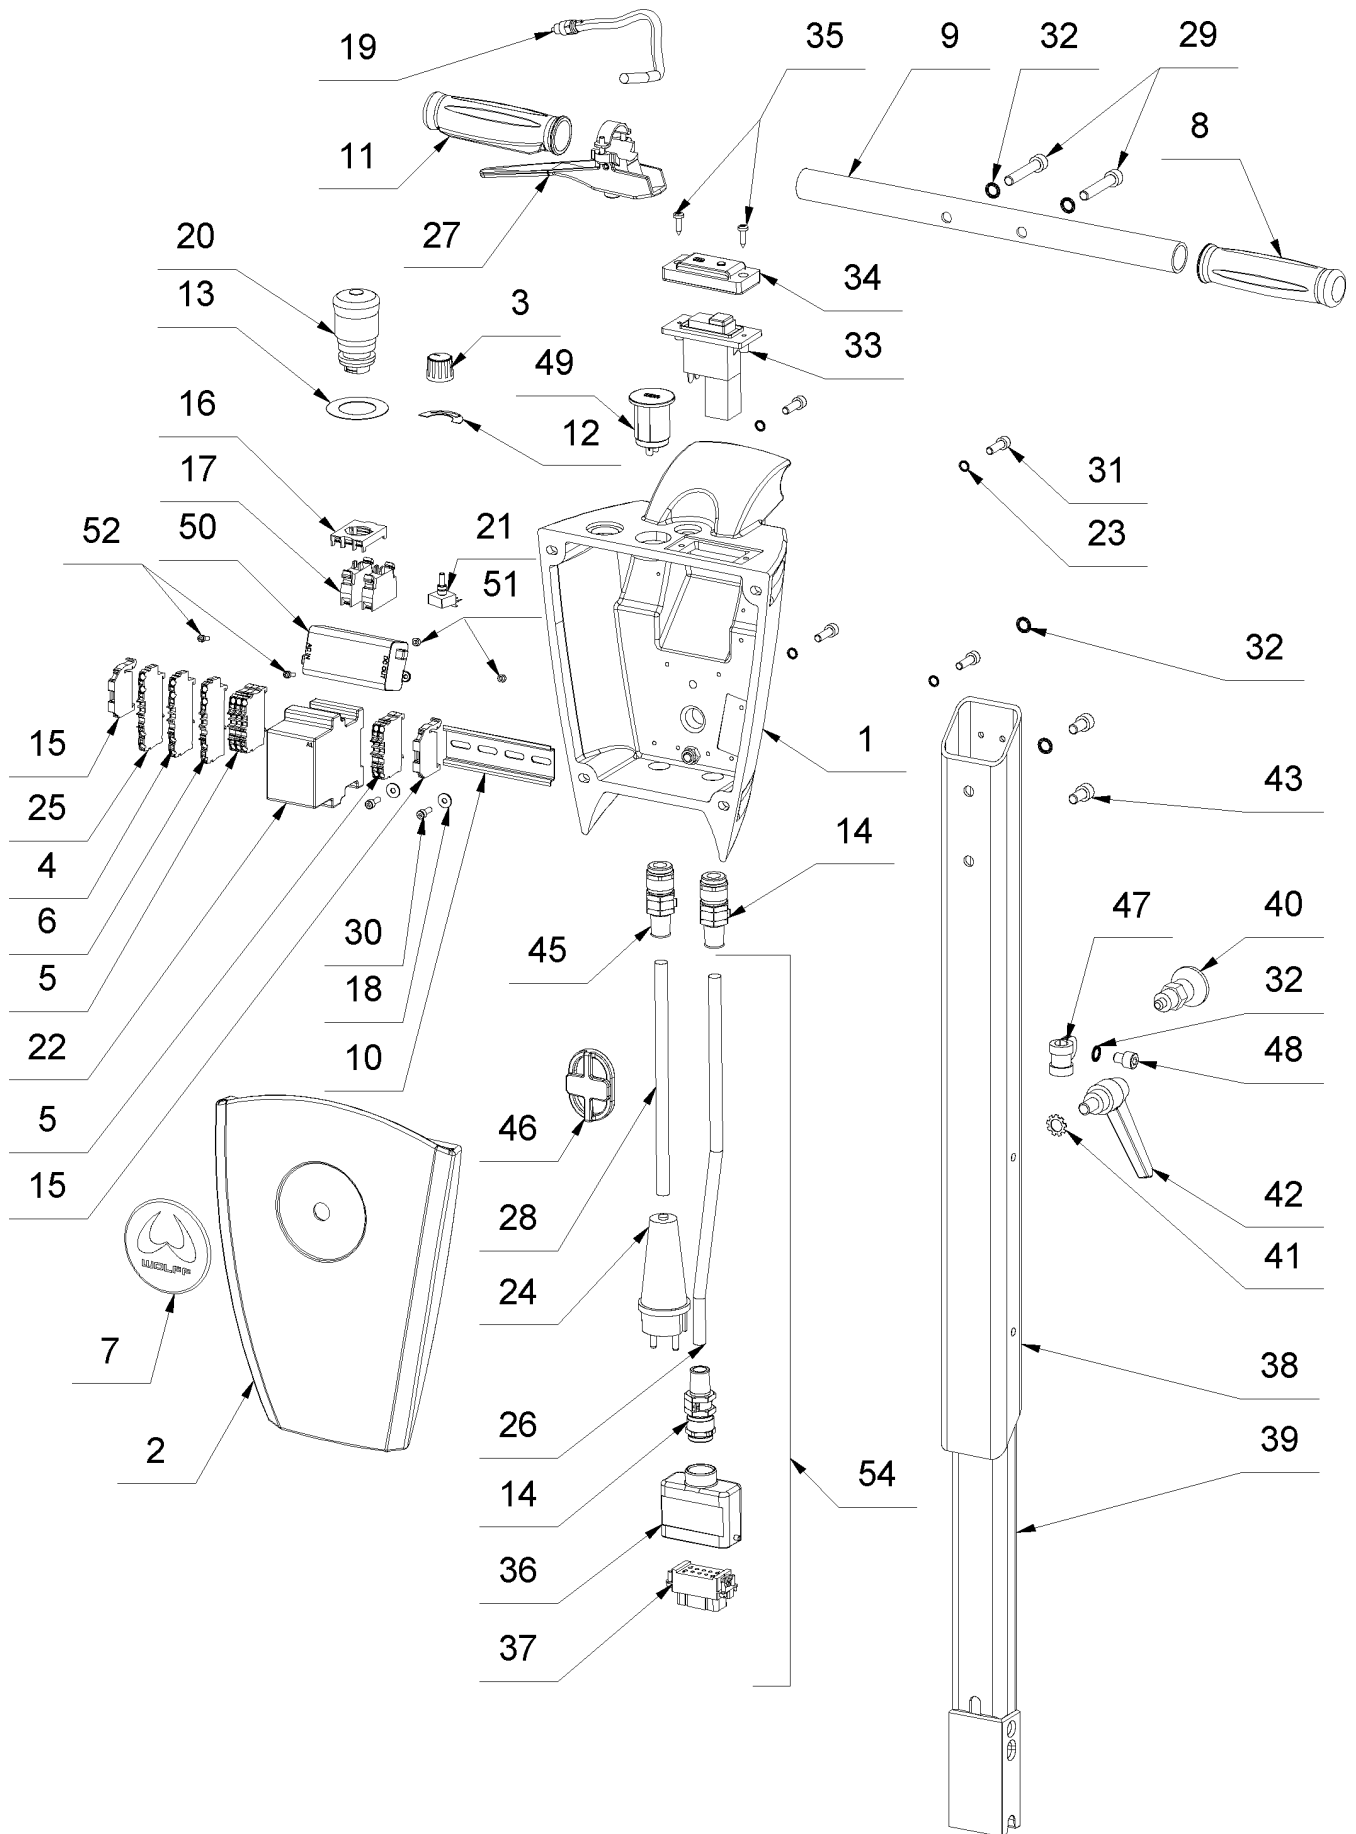

7 Handle

7 Handle

Item no.	Article no.	Description	Quantity
1	070000	switch housing C-Stiel wolffgreen	1
2	066074	Cover OO C-handle wolffgreen	1
3	014647	Knob with cover f.potentiometer	1
4	068025	Top hat rail through clamp blue 4x	1
5	068026	Top hat rail through clamp grey 2x	5
6	068024	Top hat rail through clamp grey 4x	1
7	118141	Label Wolff 3D d80mm	1
8	069782	Grip covering left VarioSilent/CaymanSt	1
9	039202	Handle tube for Extro2,VarioSilent	1
10	068023	Top hat rail 100 mm	1
11	069784	Grip covering right"Dead man"	1
12	136969	Label arrow C-Stiel	1
13	136966	Label emergency C-Stiel	1
14	085448	Cable glandSR-M 20x1,5/KB9-11mm	2
15	071895	Top hat rail unclamp 6mm	2
16	017503	Adapterattachment	1
17	017507	Contact element open NC	2
18	040503	Washer 4,3x20x1,25 n.DIN 522	2
19	039298	Switch "Dead-man"with cable VarioSilent	1
20	052443	Safety switch	1
21	014650	Potentiometer 100kOhm with cable	1
22	021327	Contactoer 230V / 20A	1
23	014859	Schnorr washer M6	4
24	019165	Plug 230V 3-polig Switzerland	1
24	039203	Plug grey	1
25	068027	Top hat rail protection clamp GR-GE 4x	1
26	080411	Control cable 10polig	1
27	032751	Dead-man-seized handle	1
28	071591	El.cord 3G2,5²X0,36M black Schukost	1
28	072222	El.cord3G2,5²x0,36m black without plug	1
29	014739	Cylinder head screw M8x45 DIN 912	2
30	018284	Cylinder head screw M4x12 DIN 912	6
31	014730	Cylinder head screw M 6x20 DIN 912	4
32	014860	Schnorr Washer M8	5