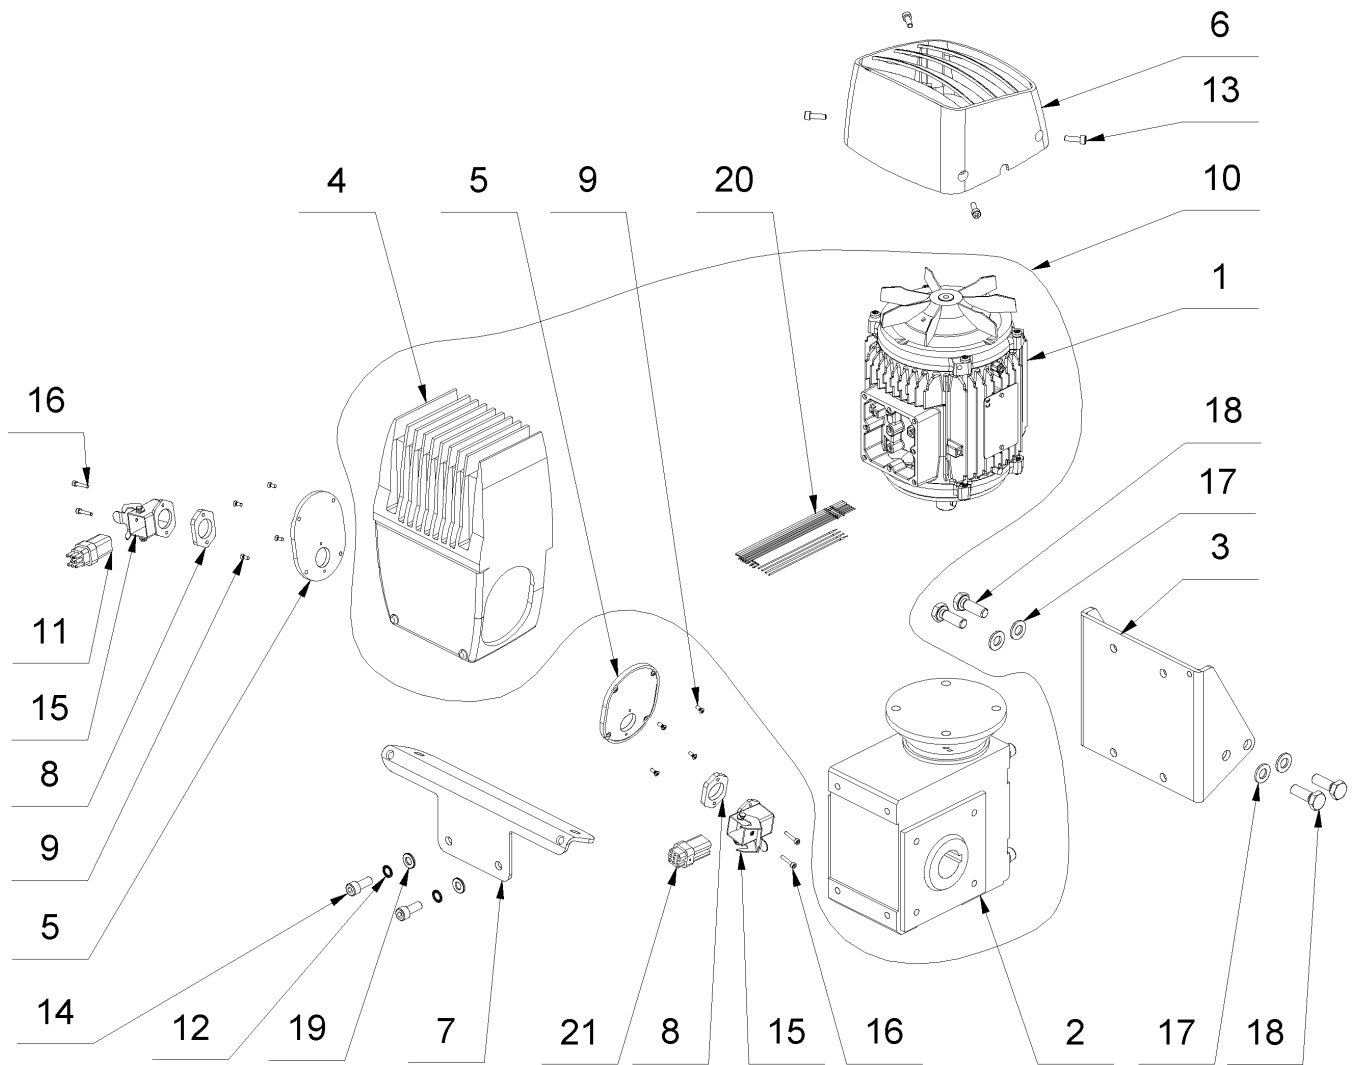

1 Drive motor

1 Drive motor

Item no.	Article no.	Description	Quantity
1	072981	Motor gear unit 230/115V VarioSilent	1
2	073858	Gear Robo-Stripper	1
3	039293	Attaching bracket Vario-Silent	1
4	060675	Elektronic Varmeca 230V VarioSilent	1
5	039368	Cover Elektronic Varmeca leftVarioSilent	2
6	039187	Motor cover Vario-Silent	1
6	052680	Motor cover Vario-Silent red	1
7	039294	Weight holder in the back Vario-Silent	1
8	039370	Distance plate Vario-Silent	2
9	018787	Countersink bolt M3x8 Duo-Taptite	8
10	038601	Gear motor cpl.230V w.electr.VarioSilent	1
11	039375	Pin employment 7polig Vario-Silent	1
12	014860	Schnorr Washer M8	6
13	017610	Cylinder head screw M5x16 DIN 912	4
14	014734	Cylinder head screw M8x20 DIN 912	6
15	039372	Housing Vario-Silent	2
16	018290	Cylinder head screw M3x16 DIN 912	4
17	014829	Washer M10 DIN 125 A	4
18	018156	Hexagonal screw M10x 30 DIN 933	4
19	014828	Washer M8 DIN 125 A	6
20	039377	Cable set f.pin VarioSilen	1
21	050395	Socket employment 4polig	1