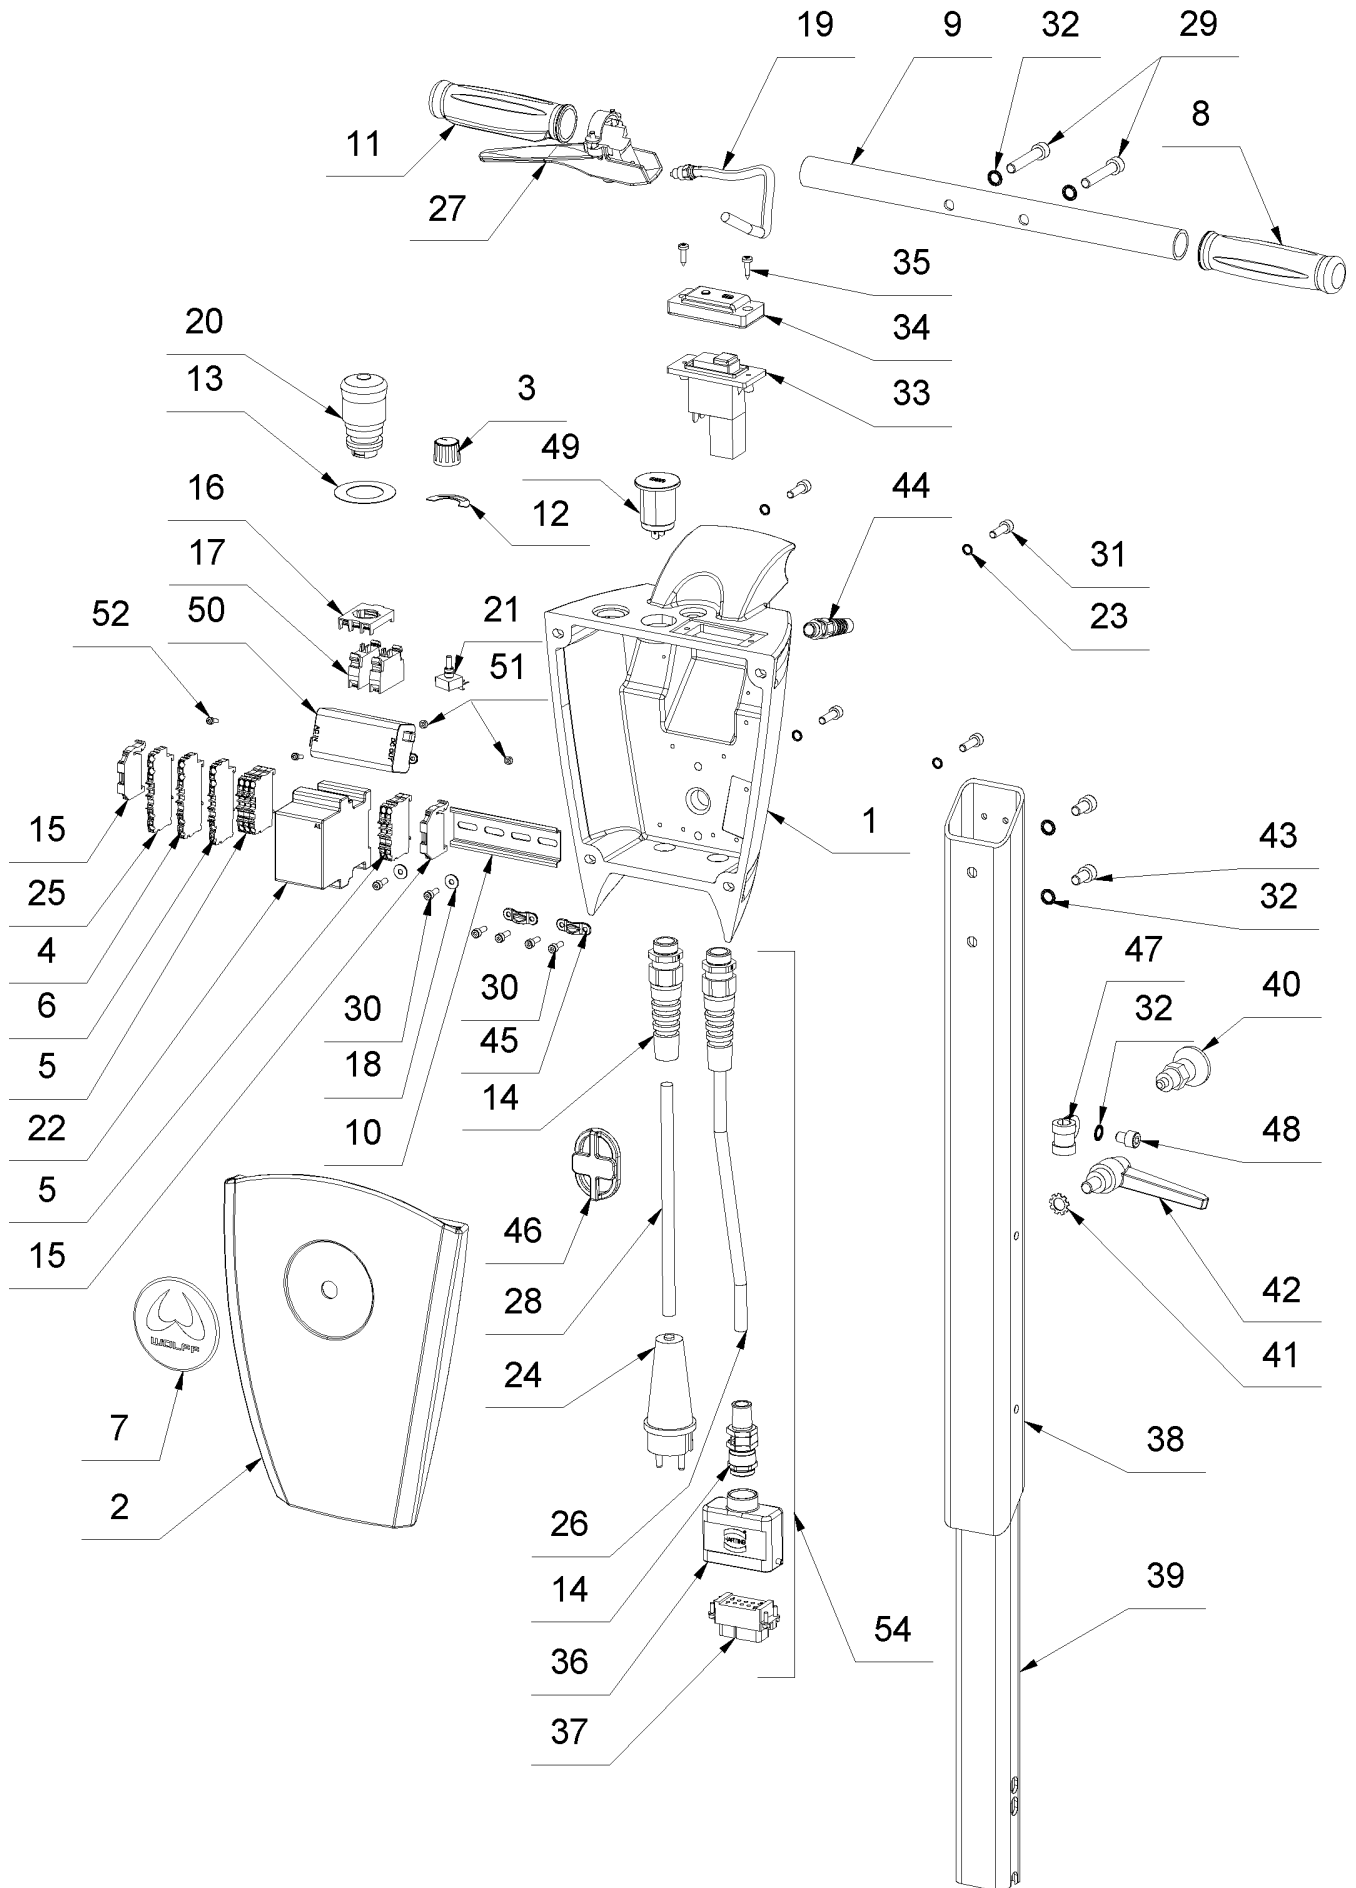

7 Handle

7 Handle

Item no.	Article no.	Description	Quantity
1	070000	switch housing C-Stiel wolffgreen	1
2	066074	Cover OO C-handle wolffgreen	1
3	014647	Knob with cover f.potentiometer	1
4	068025	Top hat rail through clamp blue 4x	1
5	068026	Top hat rail through clamp grey 2x	5
6	068024	Top hat rail through clamp grey 4x	1
7	118141	Label Wolff 3D d80mm	1
8	069782	Grip covering left VarioSilent/CaymanSt	1
9	039202	Handle tube for Extro2,VarioSilent	1
10	068023	Top hat rail 100 mm	1
11	069784	Grip covering right"Dead man"	1
12	136969	Label arrow C-Stiel	1
13	136966	Label emergency C-Stiel	1
14	039190	Screw connection w.bending prot.M20x1,5	3
15	071895	Top hat rail unclamp 6mm	2
16	017503	Adapterattachment	1
17	017507	Contact element open NC	2
18	040503	Washer 4,3x20x1,25 n.DIN 522	2
19	039298	Switch "Dead-man"with cable VarioSilent	1
20	052443	Safety switch	1
21	014650	Potentiometer 100kOhm with cable	1
22	021327	Contactactor 230V / 20A	1
23	014859	Schnorr washer M6	4
24	019165	Plug 230V 3-polig Switzerland	1
24	039203	Plug grey	1
25	068027	Top hat rail protection clamp GR-GE 4x	1
26	080411	Control cable 10polig	1
27	032751	Dead-man-seized handle	1
28	072222	El.cord3G2,5²x0,36m black without plug	1
28	071591	El.cord 3G2,5²X0,36M black Schukost	1
29	014739	Cylinder head screw M8x45 DIN 912	2
30	018284	Cylinder head screw M4x12 DIN 912	6
31	014730	Cylinder head screw M 6x20 DIN 912	4
32	014860	Schnorr Washer M8	5