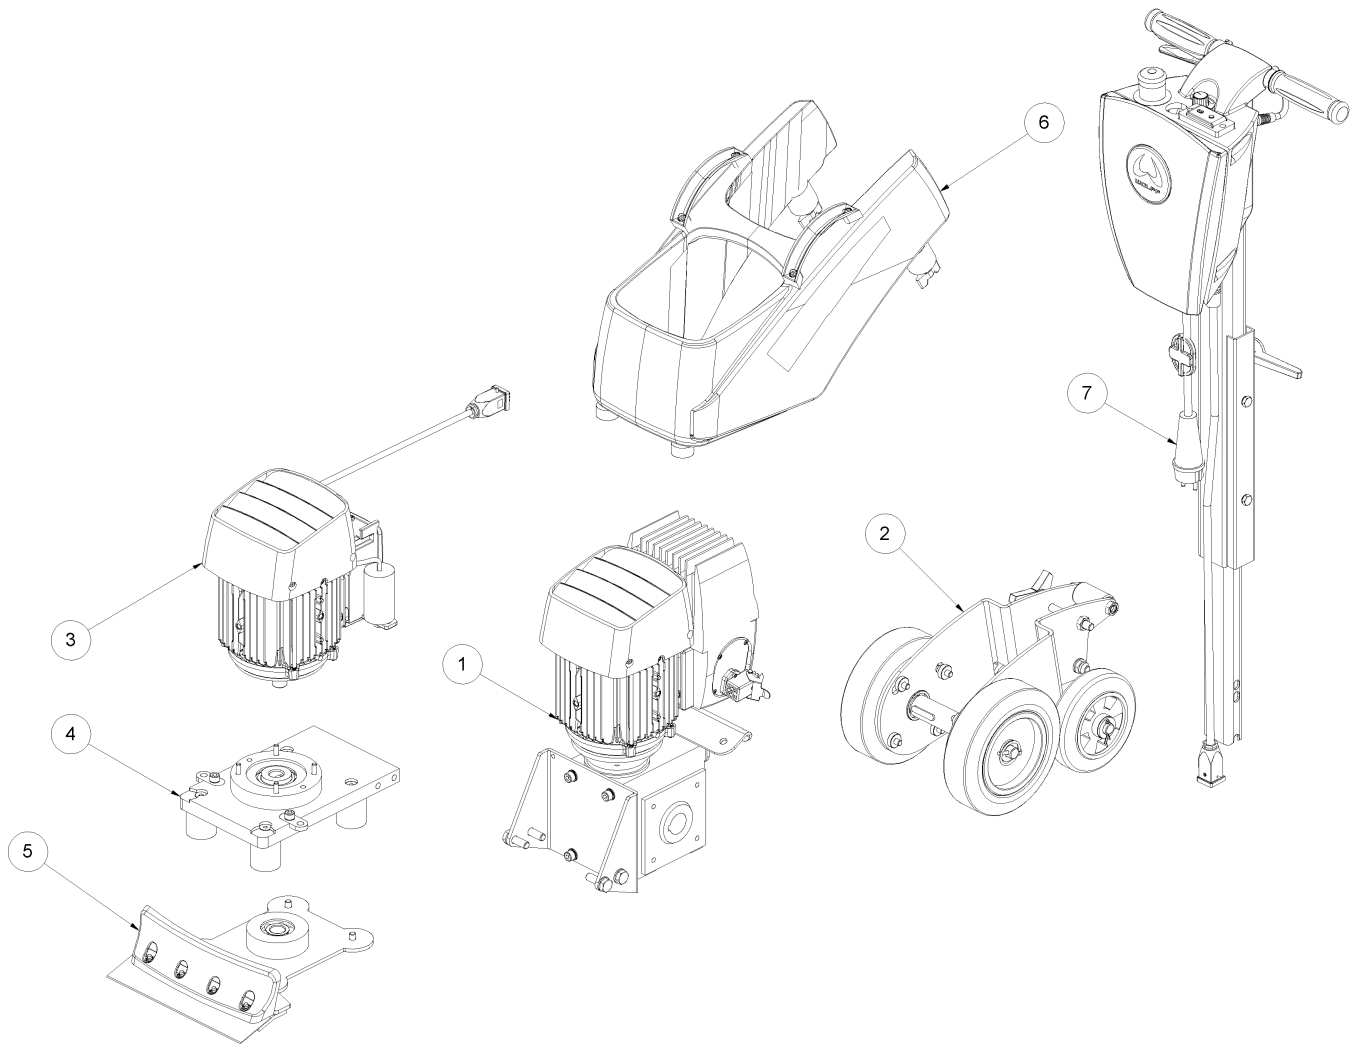

6 Vario Stripper Silent (0707/2013 - 0834/2014)

6 Vario Stripper Silent (0707/2013 - 0834/2014)

Item no.	Article no.	Description
1	03_01_038764	Drive motor
2	06_02_038764	Carriage
3	01_03_038764	Impact system
4	01_04_038764	Chassis
5	02_05_038764	Striker foot casting
6	04_06_038764	Additional Weight
7	06_07_069749	Handle
8	06_08_038764	Circuit diagram 230V
11	01_11_039458	Tool kit
12	01_12_038764	Accessories