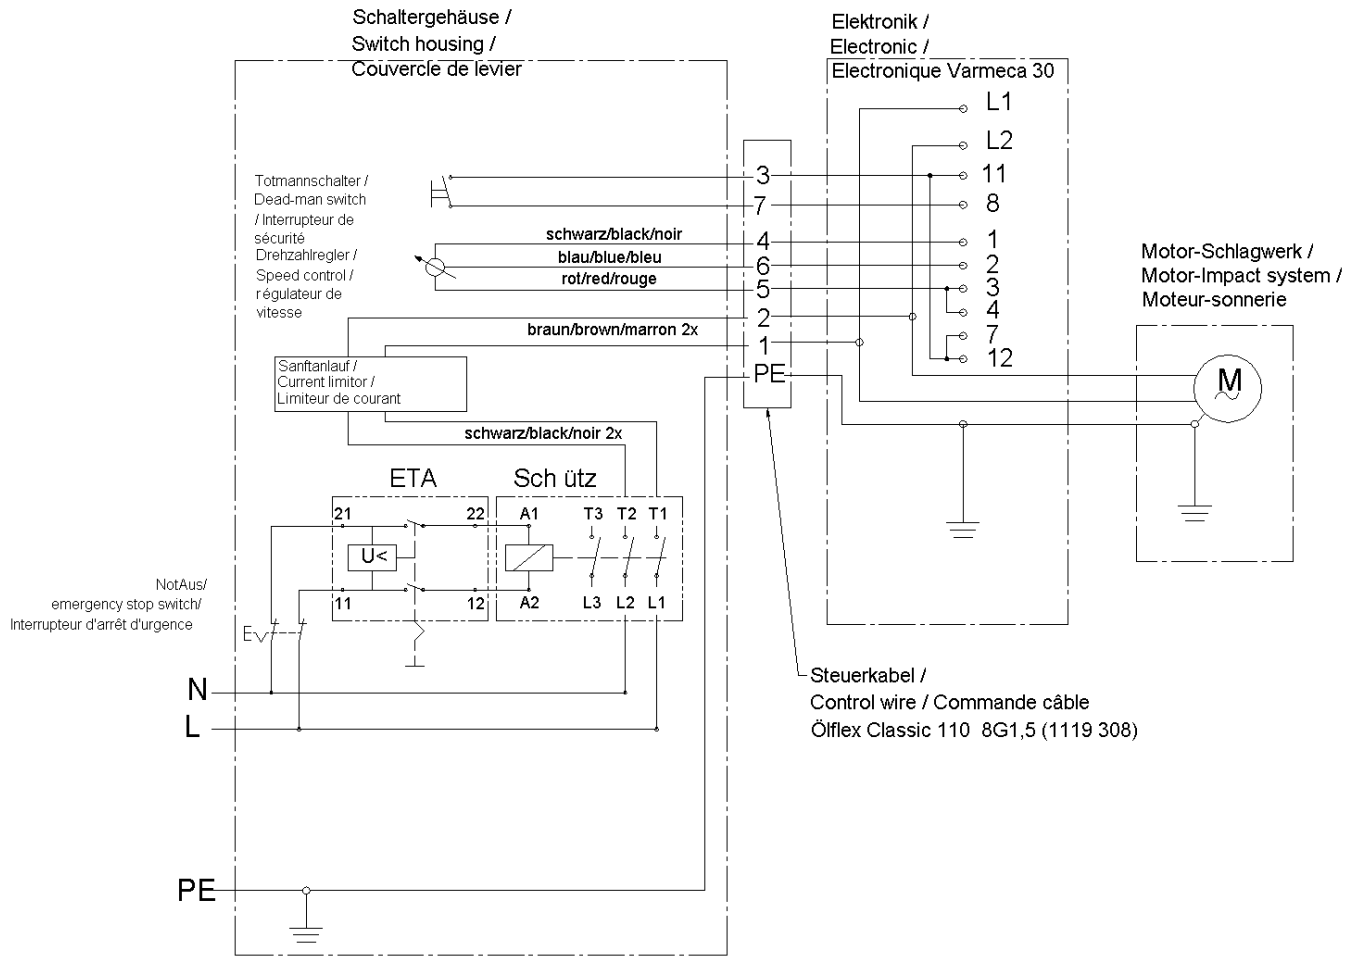

7 Handle

Item no.	Article no.	Description	Quantity
33	014860	Schnorr Washer M8	6
34	018153	Hexagonal screw M 8x 22 DIN 933	2
35	051709	ETA protective switch 230V SEE 164756	1
36	051722	Cap for ETA switch	1
37	051914	EJOT Screw Torx 4x16	2
38	066535	SG Outer tube C-Handle	1
39	085480	SG Inside tube handel Turbo/Vario/Extro	1
40	037953	Fixing pin	1
41	017786	Tooth lock washer 10.5 DIN 6797	1
42	038567	Clamping lever GN300-92-M10-16-SW	1
43	017651	Cylinder head screw M8x16 DIN 912	2
44	089582	Presse-étoupe MS-M 12x1,5/KB 3,5-7	1
45	015211	Cable clamp Motor Duro 2.0	2
46	067749	cable retention	1
47	069749	C-Handle cpl. 230V/50Hz Vario-Silent	1
47	069752	C-Handle cpl. 230V/50HZ Vario-Silent CH	1
47	069753	C-Handle cpl. 230V Vario-Silent red	1
48	076759	Top hat rail endcoverplate	1
49	076541	Current limiter 230V, 3wire GEFI replacem.	1
o.Abb	072723	Cable set f. ETA switch C-handle	1

8 Circuit diagram 230V