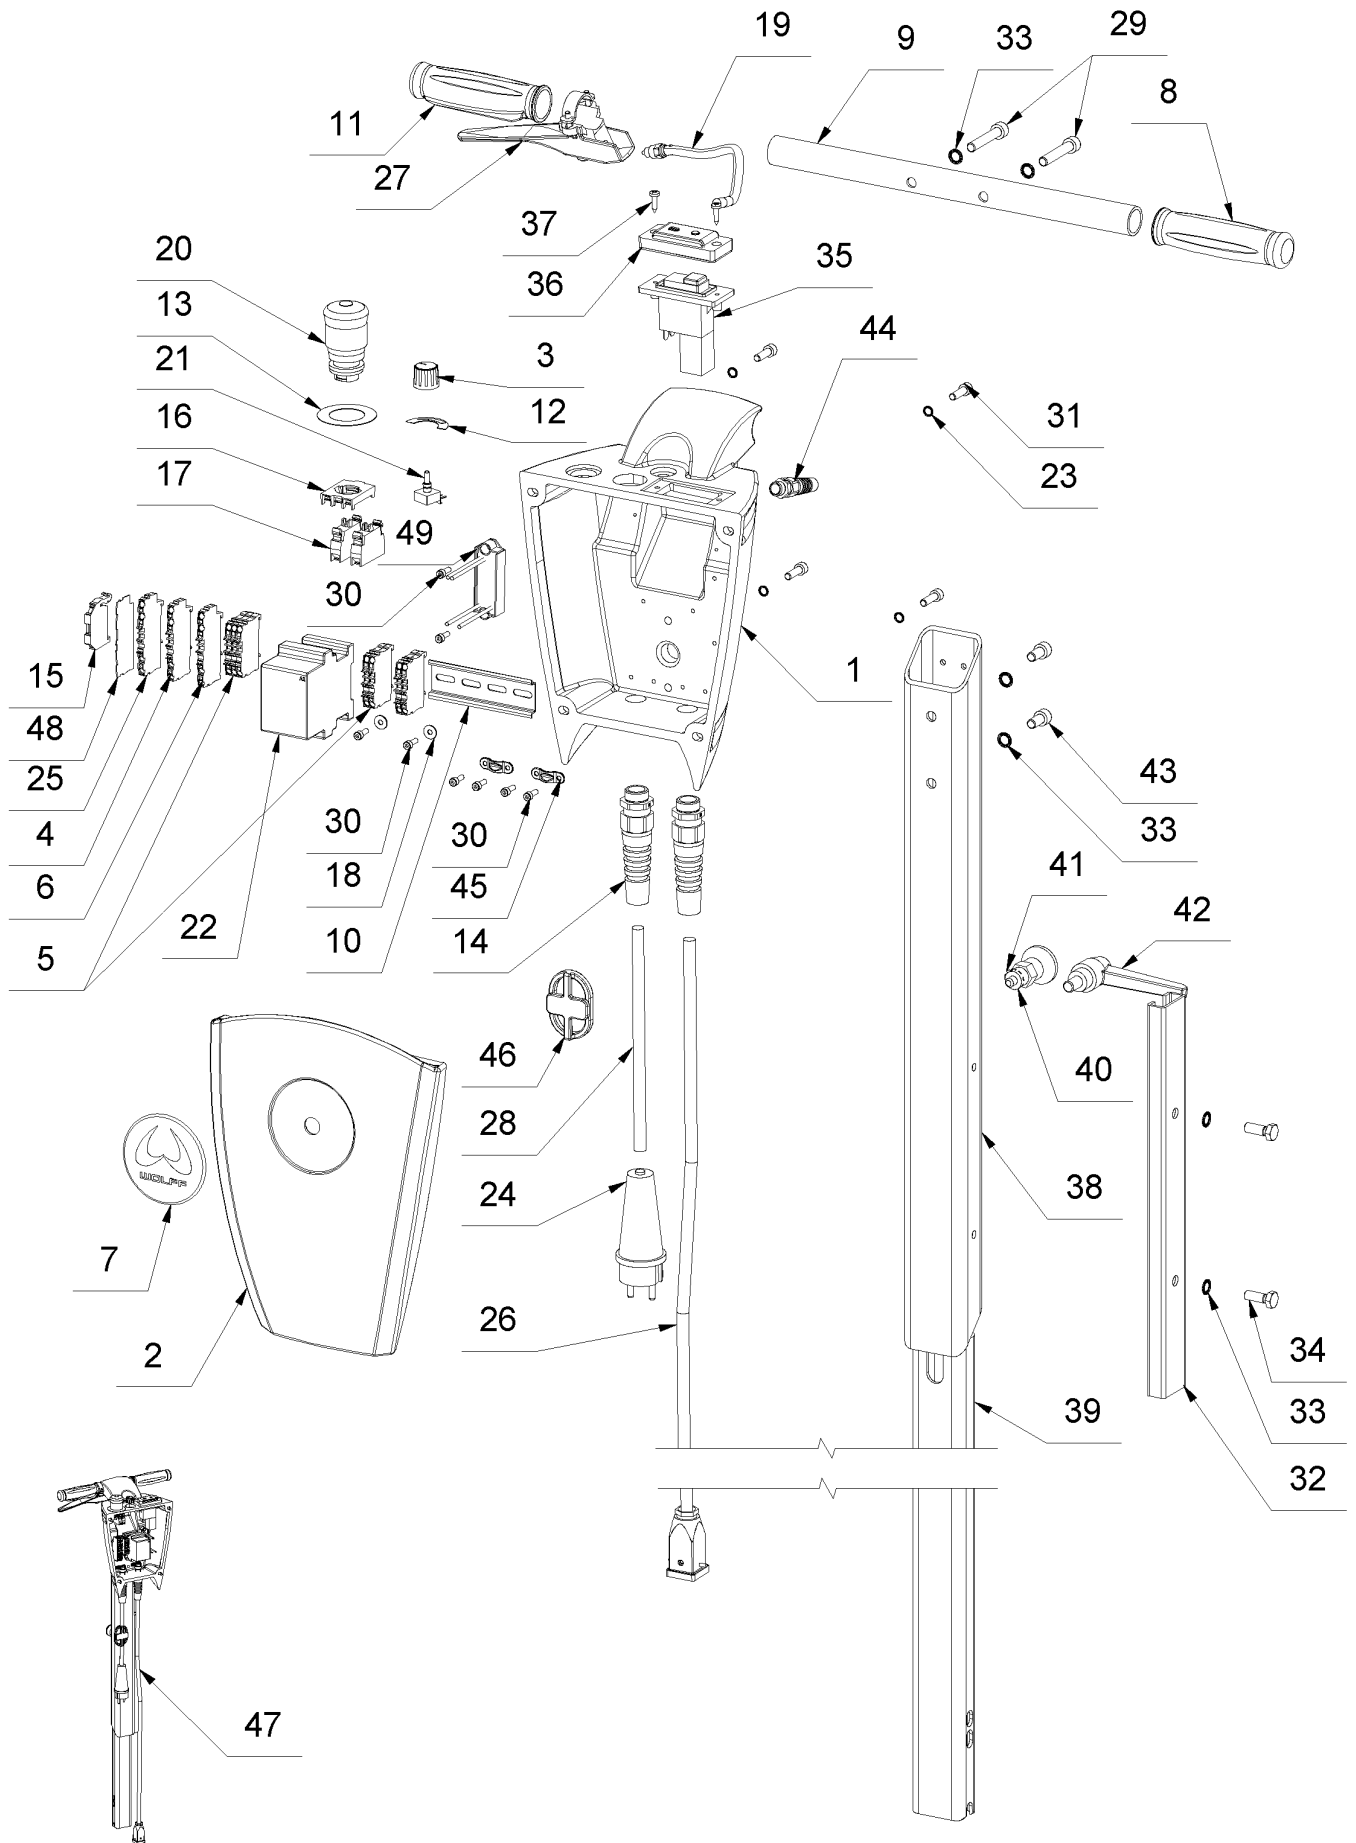

7 Handle

7 Handle

Item no.	Article no.	Description	Quantity
1	070000	switch housing C-Stiel wolffgreen	1
2	066074	Cover OO C-handle wolffgreen	1
3	014647	Knob with cover f.potentiometer	1
4	068025	Top hat rail through clamp blue 4x	1
5	068026	Top hat rail through clamp grey 2x	7
6	068024	Top hat rail through clamp grey 4x	1
7	118141	Label Wolff 3D d80mm	1
8	069782	Grip covering left VarioSilent/CaymanSt	1
9	039202	Handle tube for Extro2,VarioSilent	1
10	068023	Top hat rail 100 mm	1
11	069784	Grip covering right"Dead man"	1
12	136969	Label arrow C-Stiel	1
13	136966	Label emergency C-Stiel	1
14	039190	Screw connection w.bending prot.M20x1,5	2
15	071895	Top hat rail unclamp 6mm	2
16	017503	Adapterattachment	1
17	017507	Contact element open NC	2
18	040503	Washer 4,3x20x1,25 n.DIN 522	2
19	039298	Switch "Dead-man"with cable VarioSilent	1
20	052443	Safety switch	1
21	014650	Potentiometer 100kOhm with cable	1
22	021327	Contactoer 230V / 20A	1
23	014859	Schnorr washer M6	4
24	019165	Plug 230V 3-polig Switzerland	1
24	039203	Plug grey	1
25	068027	Top hat rail protection clamp GR-GE 4x	1
26	039380	Control line cpl.Vario-Sil./ X-Light	1
27	032751	Dead-man-seized handle	1
28	072222	El.cord3G2,5²x0,36m black without plug	1
28	071591	El.cord 3G2,5²X0,36M black Schukost	1
29	014739	Cylinder head screw M8x45 DIN 912	2
30	018284	Cylinder head screw M4x12 DIN 912	8
31	014730	Cylinder head screw M 6x20 DIN 912	4
32	039188	Cable channel handle Turbo2,Extro2,Vario	1