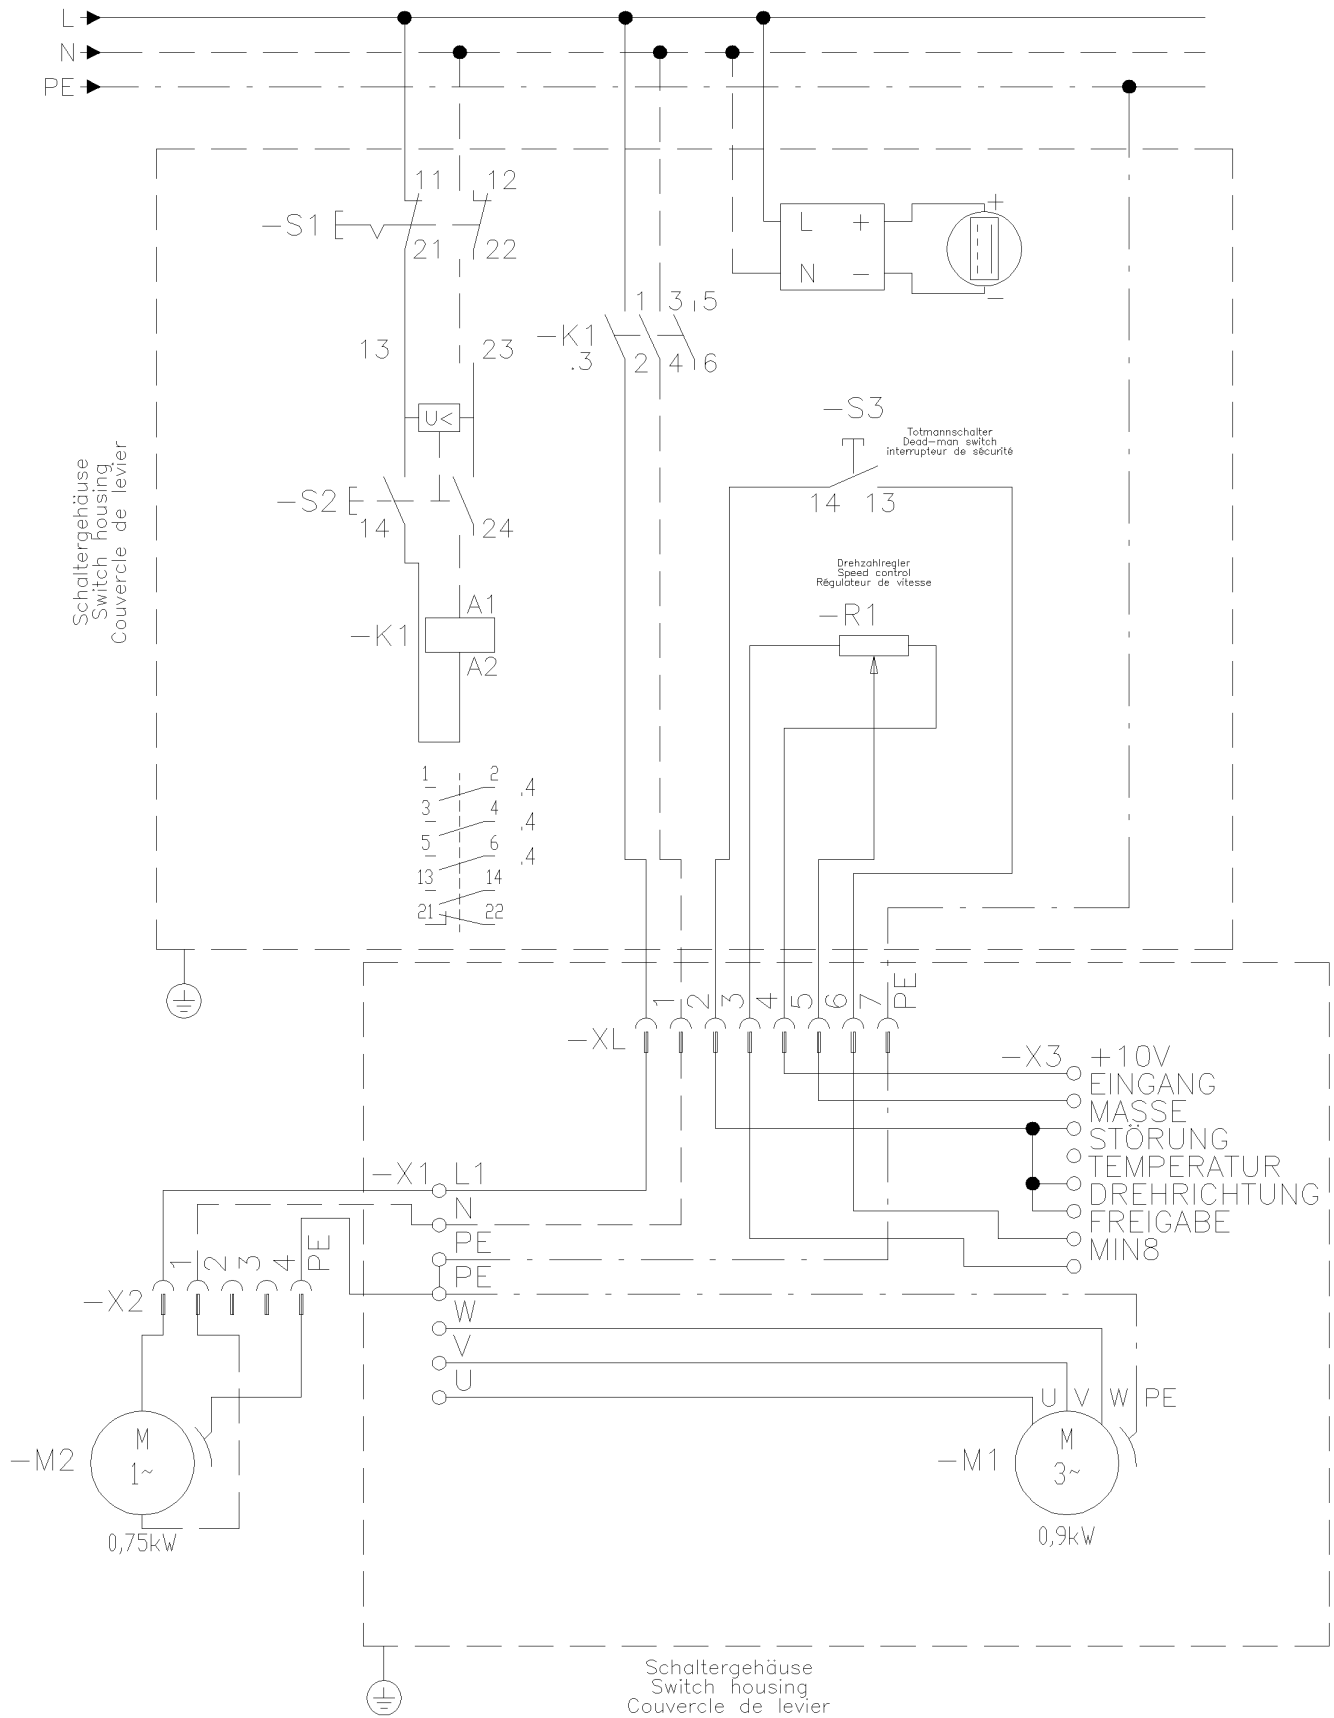

7 Handle

Item no.	Article no.	Description	Quantity
33	051709	ETA protective switch 230V SEE 164756	1
34	051722	Cap for ETA switch	1
35	051914	EJOT Screw Torx 4x16	2
36	060033	Housing 10A	1
37	060034	Bush insert 10A/10 polig	1
38	066535	SG Outer tube C-Handle	1
39	085480	SG Inside tube handel Turbo/Vario/Extro	1
40	037953	Fixing pin	1
41	017786	Tooth lock washer 10.5 DIN 6797	1
42	038567	Clamping lever GN300-92-M10-16-SW	1
43	017651	Cylinder head screw M8x16 DIN 912	2
45	084796	Cable gland SR-M 20x1,5KB11-13mm	1
46	067749	cable retention	1
47	080702	Clamb	1
48	014732	Cylinder head screw M8x10 DIN 912	1
49	082266	USB-recessed socket with Cap	1
50	082260	power pack 15W out:12VDC in:100-240V	1
51	082408	spacing roller Ø3,2xØ6x3	2
52	014715	Cylinder head screw M3x10 DIN 912	2
53	069749	C-Handle cpl. 230V/50Hz Vario-Silent	1
53	069752	C-Handle cpl. 230V/50HZ Vario-Silent CH	1
53	069753	C-Handle cpl. 230V Vario-Silent red	1
54	080492	Control cable cpl. 10-pol VarioSilent	1
o.Abb.	072723	Cable set f. ETA switch C-handle	1

8 Circuit diagram 230V up to 01826-2019