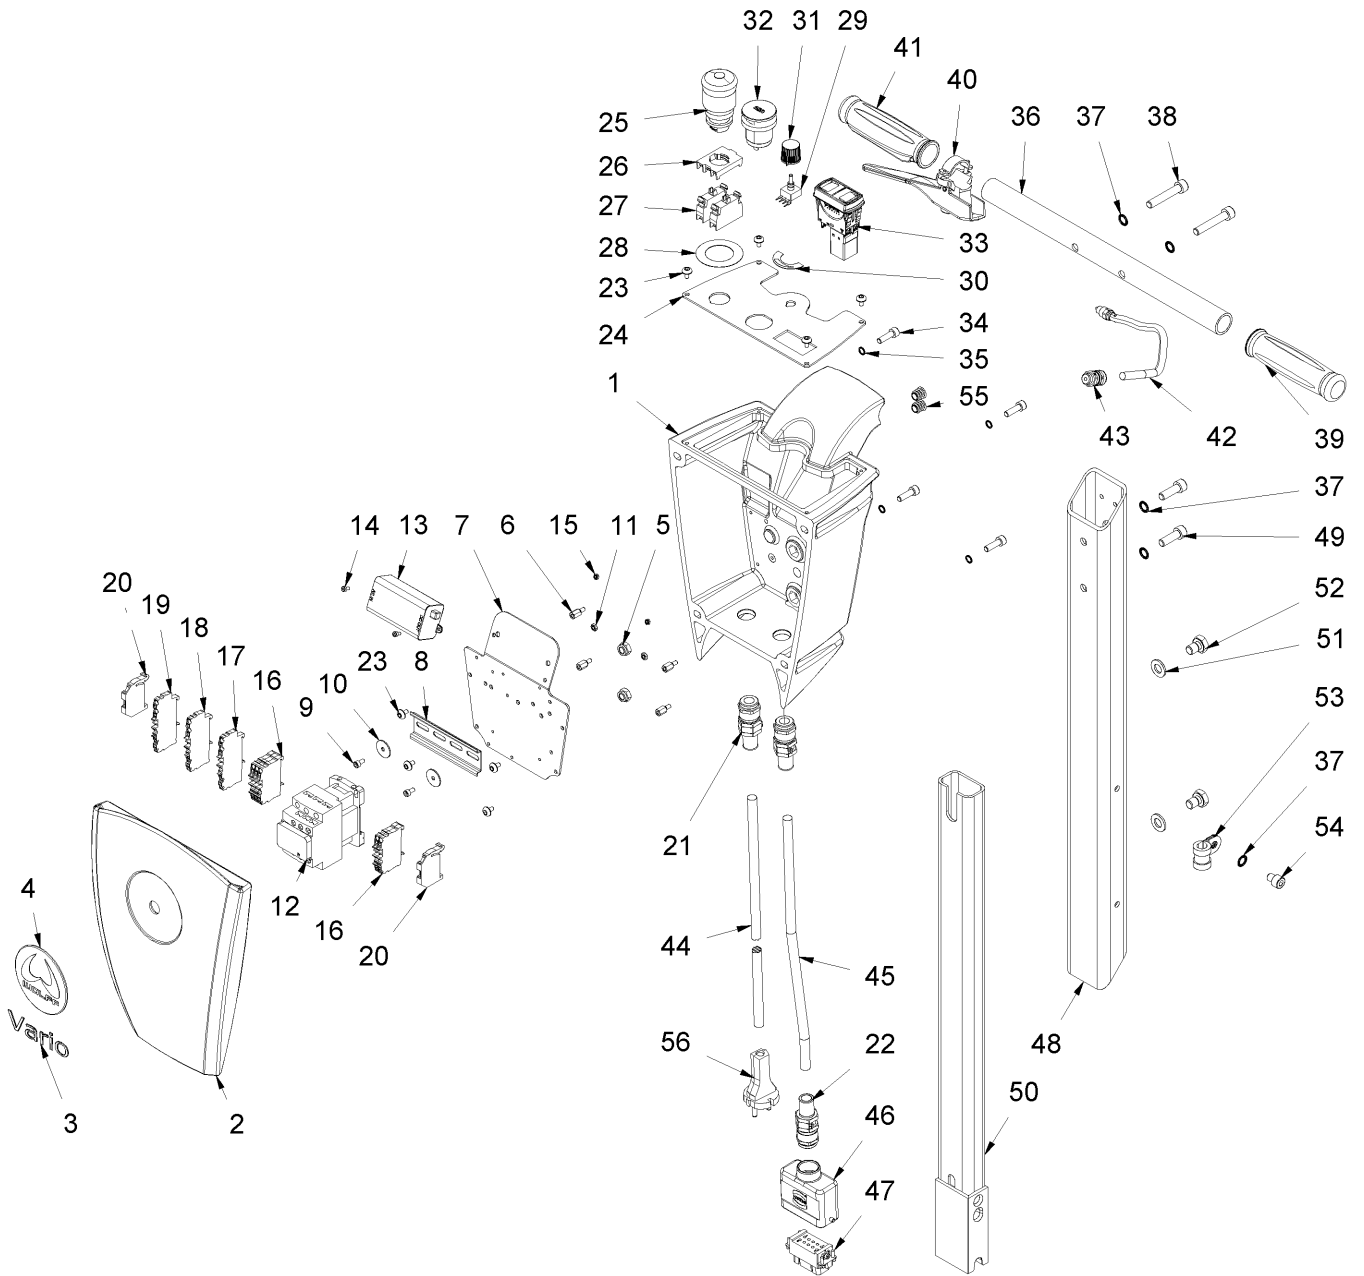

7 Handle

7 Handle

Item no.	Article no.	Description	Quantity
1	163923	Switch housing chill cast uni green	1
2	066074	Cover OO C-handle wolffgreen	1
3	128847	Etikett Vario	1
4	118141	Label Wolff 3D d80mm	1
5	014816	Hexagon nut M8 DIN 985	2
6	169492	Spacer Stud M4x10mm SW7 BiTurbo	4
7	169201	Mounting plate chill cast	1
8	068023	Top hat rail 100 mm	1
9	018280	Cylinder head screw M4x8 DIN 912	2
10	040503	Washer 4,3x20x1,25 n.DIN 522	2
11	017630	Hexagon nut M 4 DIN 934	2
12	021327	Contactoer 230V / 20A	1
13	082260	power pack 15W out:12VDC in:100-240V	1
14	053439	Cylinder head screw M3x6 DIN 912	2
15	017629	Hexagon nut M3 DIN 934	2
16	068026	Top hat rail through clamp grey 2x	5
17	068024	Top hat rail through clamp grey 4x	1
18	068025	Top hat rail through clamp blue 4x	1
19	068027	Top hat rail protection clamp GR-GE 4x	1
20	071895	Top hat rail unclamp 6mm	2
21	084796	Cable gland SR-M 20x1,5KB11-13mm	1
22	085448	Cable glandSR-M 20x1,5/KB9-11mm	2
23	056488	Lens head screw M4x 8	8
24	175713	Front panel Vario Silent	1
25	052443	Safety switch	1
26	017503	Adapterattachment	1
27	017507	Contact element open NC	2
28	136966	Label emergency C-Stiel	1
29	014650	Potentiometer 100kOhm with cable	1
30	136969	Label arrow C-Stiel	1
31	169491	Rotary knob with pointer black Poti	1
32	082266	USB-recessed socket with Cap	1
33	164755	ETA protective switch 230V 2021	1
34	014730	Cylinder head screw M 6x20 DIN 912	4