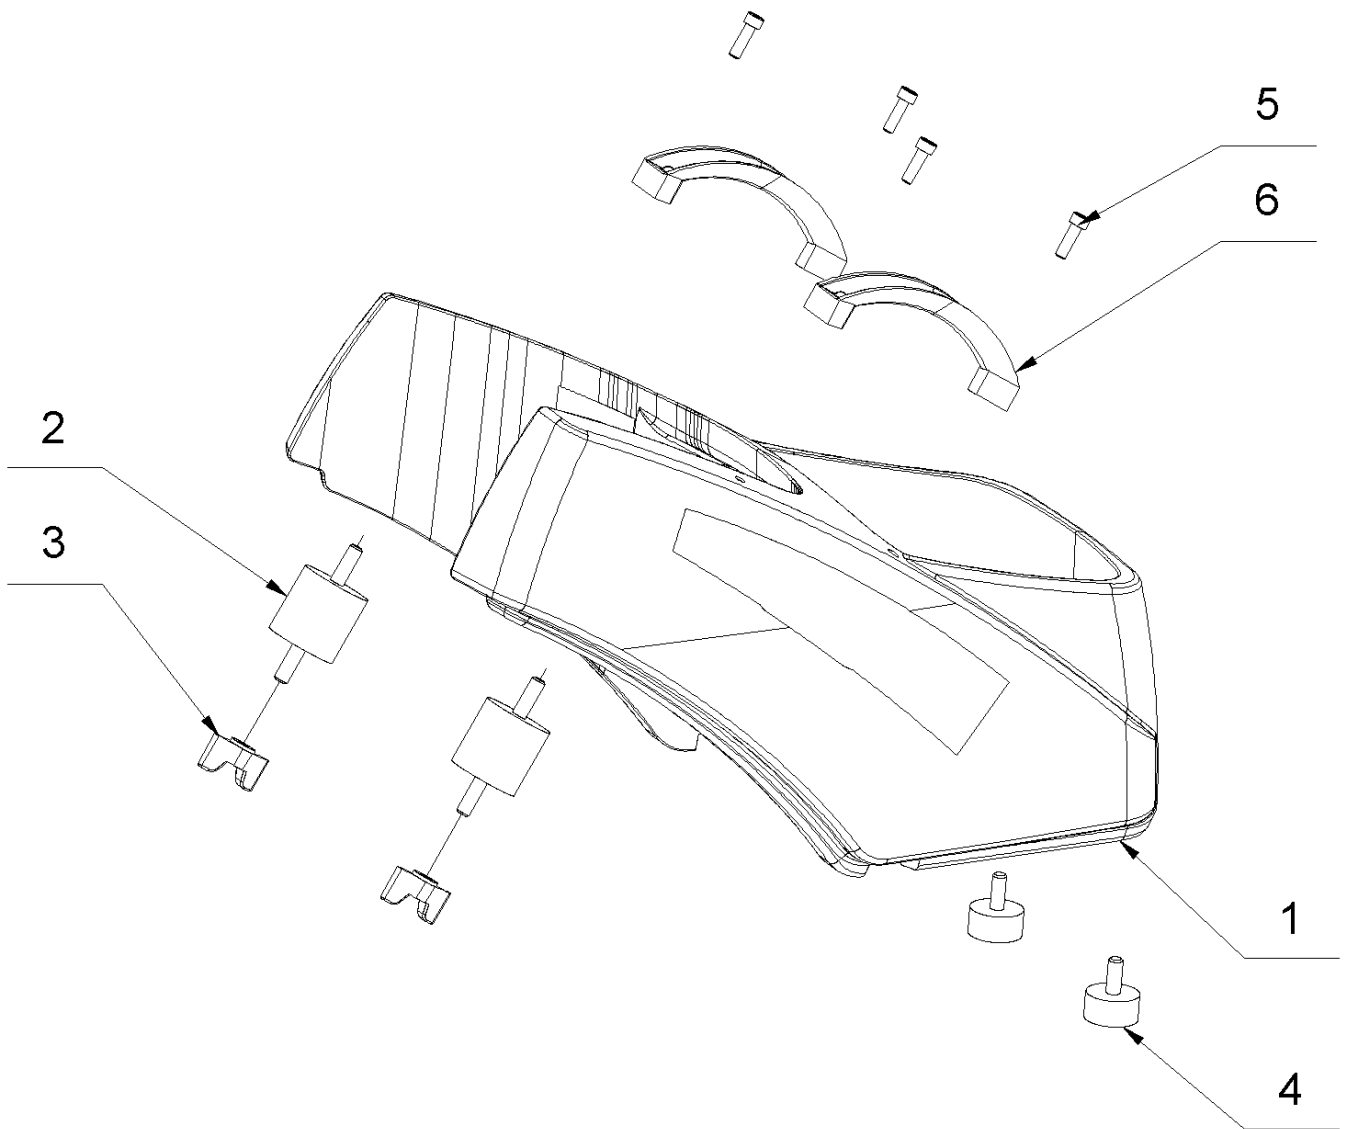

6 Additional Weight

---

6 Additional Weight

Item no.	Article no.	Description	Quantity
1	039291	Additional weight Vario-Silent	1
1	052681	Additional weight Vario-Silent red	1
2	039535	Rubber metal buffer 40x40-M8x23 Typ A	2
3	016995	Wing nut M8 PA6	2
4	039594	Rubber metal buffer 30x15-M8x20 Typ D	2
5	014752	Cylinder head screw M6x20DIN 912 microve	4
6	037954	Handle Mambo2/VarioSilent	2