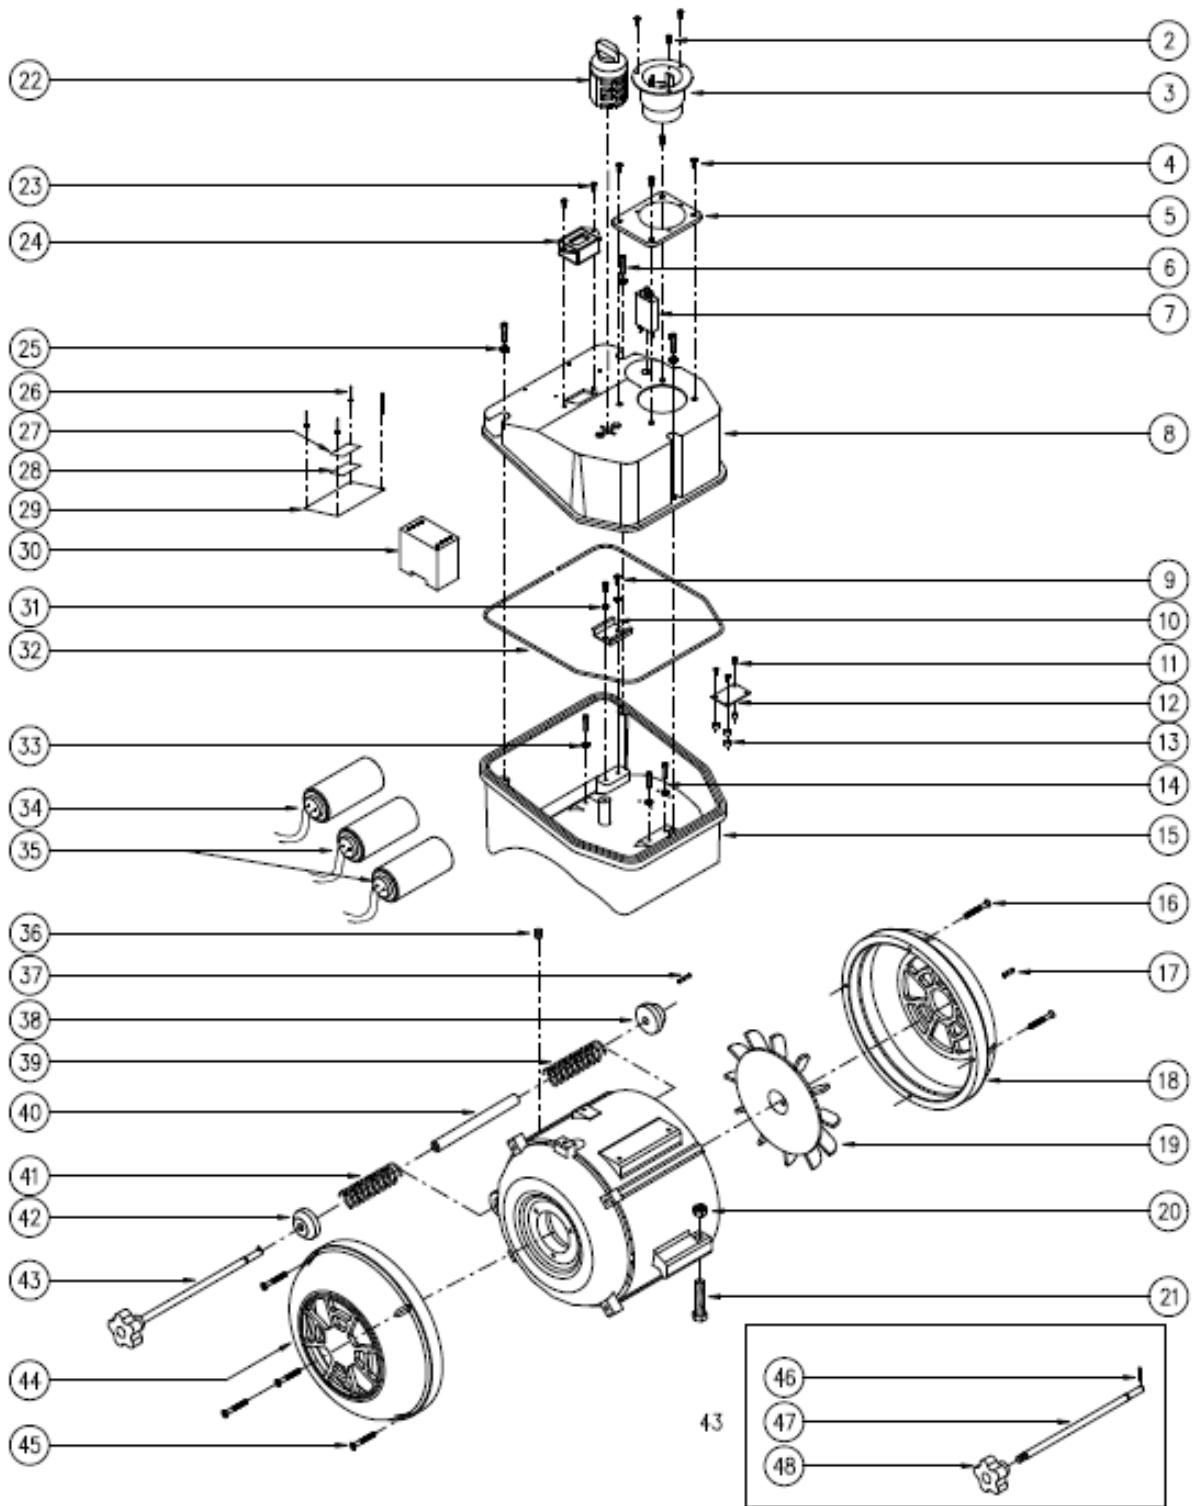

1

COMPLETE MOTOR 3,7KW 220V/60Hz

Bona®

Belt UX
P/N: AMK175000

KT-BONA

Page 13/15

Januar 2021

SPARE PARTS PAGE 13 of 15

ITEM	PART NUMBER	DESCRIPTION	Q.TY
1	ASK2099940249BKT	COMPLETE MOTOR 3.7KW 220V/60HZ	1
2	ASK5800230401	SCREW M4x8 CRPH (UNI 7687) (DIN 7985) GAL.	3
3	ASK2100030016	FLANGED PLUG 250V-30A FOR CABLE	1
4	ASK5800530501	SCREW M5x12 (UNI 7688) GALVANIZED	4
5	ASK2100030013	TWIST LOCK PLUG NEW ADAPTING PLATE	1
6	ASK5800330505	SCREW M5x20 (UNI 5931)	3
7	ASK5299940097	20A THERM.BREAKER+CAP+LABEL+NUT KIT	1
8	ASK2000040054BKT	CONTROL BOX COVER RAL 9006	1
9	ASK5800230402	SCREW M4x10 (UNI 7687) GALVANIZED	2
10	ASK2100040003	CONTACTOR PLATE	1
11	ASK5800230305	SCREW M3x20 CR.RE.PA.HE.(UNI 7687) GALV.	3
12	ASK2000030112	VOLTMETER BOARD	1
13	ASK7200030018	PRINTED CIRCUIT BOARD SPACER	4
14	ASK5800330515	SCREW M5x45 HEX.SOCK.H.C.(UNI 5931) GALV.	3
15	ASK2100040015BKT	CONTROL BOX RAL 9006	1
16	ASK5800530403	SCREW M4x30 CR.RE.FL.H.(UNI 7688) GAL.	4
17	ASK5802630008	KEY 6x6x32 (UNI 6604)	1
18	ASK2100030160BB	MOTOR DRILLED CAP BLUE RAL 5013	1
19	ASK2600030039	LIGHT FAN FOR MOTOR COOLING	1
20	ASK5100030675	NUT M10 SM45/2	1
21	ASK5100040675	DRIVE BELT TIGHTENING SCREW M10x70	1
22	ASK5100031056	CHANGE OVER SWITCH	1
23	ASK5800230402	SCREW M4x10 (UNI 7687) GALVANIZED	2
24	ASK7200030038	HOUR METER WITH DATA & INFO	1
25	ASK5802233002	INT.SERR.LOCK WASHER D5 (DIN 6798/J)	3
26	ASK5100030620	ALUMINIUM BLIND RIVET ø2.4x6	4
27	ASO996109	TRANSPARENT FILM 70x35	1
28	ASO996102	THERMAL TRANSFER LABEL 70x35 SILVER	1
29	ASK5100031336	NEUTRAL MOTOR PLATE	1
30	ASK5100030047	CONTACTOR BF16-10	1
31	ASK5802232001	INT.SERR.LOCK WASHER M4 ø4.3 (6798J)	2
32	ASO928060	RUBBER PROFILE ø6mm	1
33	ASK5802233002	INT.SERR.LOCK WASHER D5 (DIN 6798/J)	3
34	ASK5100030699	CAPACITOR 100µF 400V	1
35	ASK5100030691	CAPACITOR 50µF 550V DIAM.55mm	2
36	ASK5801531002	CONE P.GRUB SCREW M5x10 (UNI 5927)	1
37	ASK5803733006	SPRING PIN ø3x24 (DIN 1481)	1
38	ASK5100040785	THREADED CONICAL WASHER	1
39	ASK5100030668	SPRING INTERNAL ø10.6 LLA107	1
40	ASK5100040665	MOTOR SLEEVE	1
41	ASK5100030668	SPRING INTERNAL ø10.6 LLA107	1
42	ASK5100040667	MOTOR CONICAL WASHER	1
43	ASK5299940780	HANDGRIP WITH MOTOR TIE ROD	1
44	ASK2100030162BB	MOTOR UNDRILLED CAP BLUE RAL 5013	1
45	ASK5800530403	SCREW M4x30 CR.RE.FL.H.(UNI 7688) GAL.	4
46	ASK5802830001	SPLIT PIN ø1.5 L.20 (UNI 1336)	1
47	ASK5100030014	MOTOR TIE ROD	1
48	ASK5100030083	HANDWHEEL VCT.50 B-M8	1