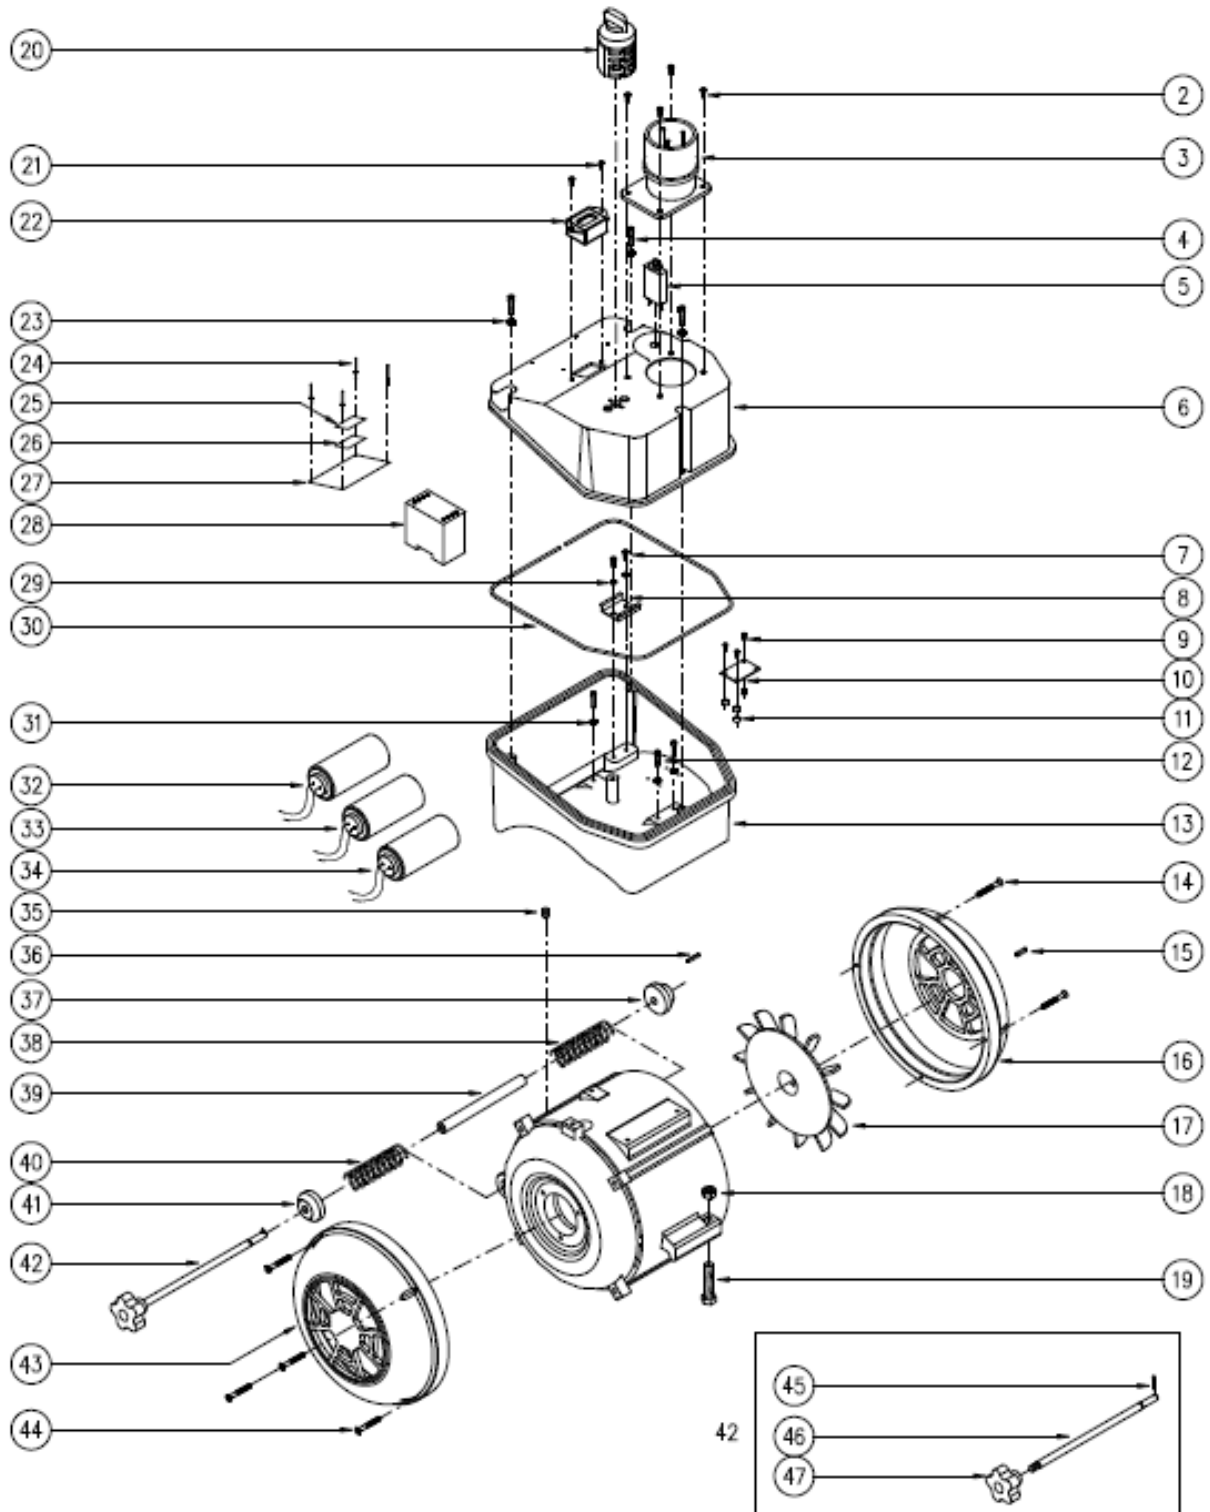

1

COMPLETE MOTOR 3,7KW 230V/50Hz

Bona®

Belt UX
P/N: AMK175000

KT-BONA

Page 11/15

Januar 2021

SPARE PARTS PAGE 11 of 15

ITEM	PART NUMBER	DESCRIPTION	Q.TY
1	ASK2099940245BKT	COMPLETE MOTOR 3.7KW 230V/50HZ	1
2	ASK5800230502	SCREW M5x12 CRPH (UNI 7687) (DIN 7985) GAL.	4
3	ASK5100030656	NEW FIXED PLUG CE 32A 2P+G	1
4	ASK5800330505	SCREW M5x20 (UNI 5931)	3
5	ASK5299940097	20A THERM.BREAKER+CAP+LABEL+NUT KIT	1
6	ASK2000040054BKT	CONTROL BOX COVER RAL 9006	1
7	ASK5800230402	SCREW M4x10 (UNI 7687) GALVANIZED	2
8	ASK2100040003	CONTACTOR PLATE	1
9	ASK5800230305	SCREW M3x20 CR.RE.PA.HE.(UNI 7687) GALV.	3
10	ASK2000030112	VOLTMETER BOARD	1
11	ASK7200030018	PRINTED CIRCUIT BOARD SPACER	4
12	ASK5800330515	SCREW M5x45 HEX.SOCK.H.C.(UNI 5931) GALV.	3
13	ASK2100040015BKT	CONTROL BOX RAL 9006	1
14	ASK5800530403	SCREW M4x30 CR.RE.FL.H.(UNI 7688) GAL.	4
15	ASK5802630008	KEY 6x6x32 (UNI 6604)	1
16	ASK2100030160BB	MOTOR DRILLED CAP BLUE RAL 5013	1
17	ASK2600030039	LIGHT FAN FOR MOTOR COOLING	1
18	ASK5100030675	NUT M10 SM45/2	1
19	ASK5100040675	DRIVE BELT TIGHTENING SCREW M10x70	1
20	ASK5100031056	CHANGE OVER SWITCH	1
21	ASK5800230402	SCREW M4x10 (UNI 7687) GALVANIZED	2
22	ASK7200030038	HOUR METER WITH DATA & INFO	1
23	ASK5802233002	INT.SERR.LOCK WASHER D5 (DIN 6798/J)	3
24	ASK5100030620	ALUMINIUM BLIND RIVET ø2.4x6	4
25	ASO996109	TRANSPARENT FILM 70x35	1
26	ASO996102	THERMAL TRANSFER LABEL 70x35 SILVER	1
27	ASK5100031336	NEUTRAL MOTOR PLATE	1
28	ASK5100030047	CONTACTOR BF16-10	1
29	ASK5802232001	INT.SERR.LOCK WASHER M4 ø4.3 (6798J)	2
30	ASO928060	RUBBER PROFILE ø6mm	1
31	ASK5802233002	INT.SERR.LOCK WASHER D5 (DIN 6798/J)	3
32	ASK5100030699	CAPACITOR 100µF 400V	1
33	ASK5100030691	CAPACITOR 50µF 550V DIAM.55mm	1
34	ASK2800030051	CAPACITOR 60µF	1
35	ASK5801531002	CONE P.GRUB SCREW M5x10 (UNI 5927)	1
36	ASK5803733006	SPRING PIN ø3x24 (DIN 1481)	1
37	ASK5100040785	THREADED CONICAL WASHER	1
38	ASK5100030668	SPRING INTERNAL ø10.6 LLA107	1
39	ASK5100040665	MOTOR SLEEVE	1
40	ASK5100030668	SPRING INTERNAL ø10.6 LLA107	1
41	ASK5100040667	MOTOR CONICAL WASHER	1
42	ASK5299940780	HANDGRIP WITH MOTOR TIE ROD	1
43	ASK2100030162BB	MOTOR UNDRILLED CAP BLUE RAL 5013	1
44	ASK5800530403	SCREW M4x30 CR.RE.FL.H.(UNI 7688) GAL.	4
45	ASK5802830001	SPLIT PIN ø1.5 L.20 (UNI 1336)	1
46	ASK5100030014	MOTOR TIE ROD	1
47	ASK5100030083	HANDWHEEL VCT.50 B-M8	1