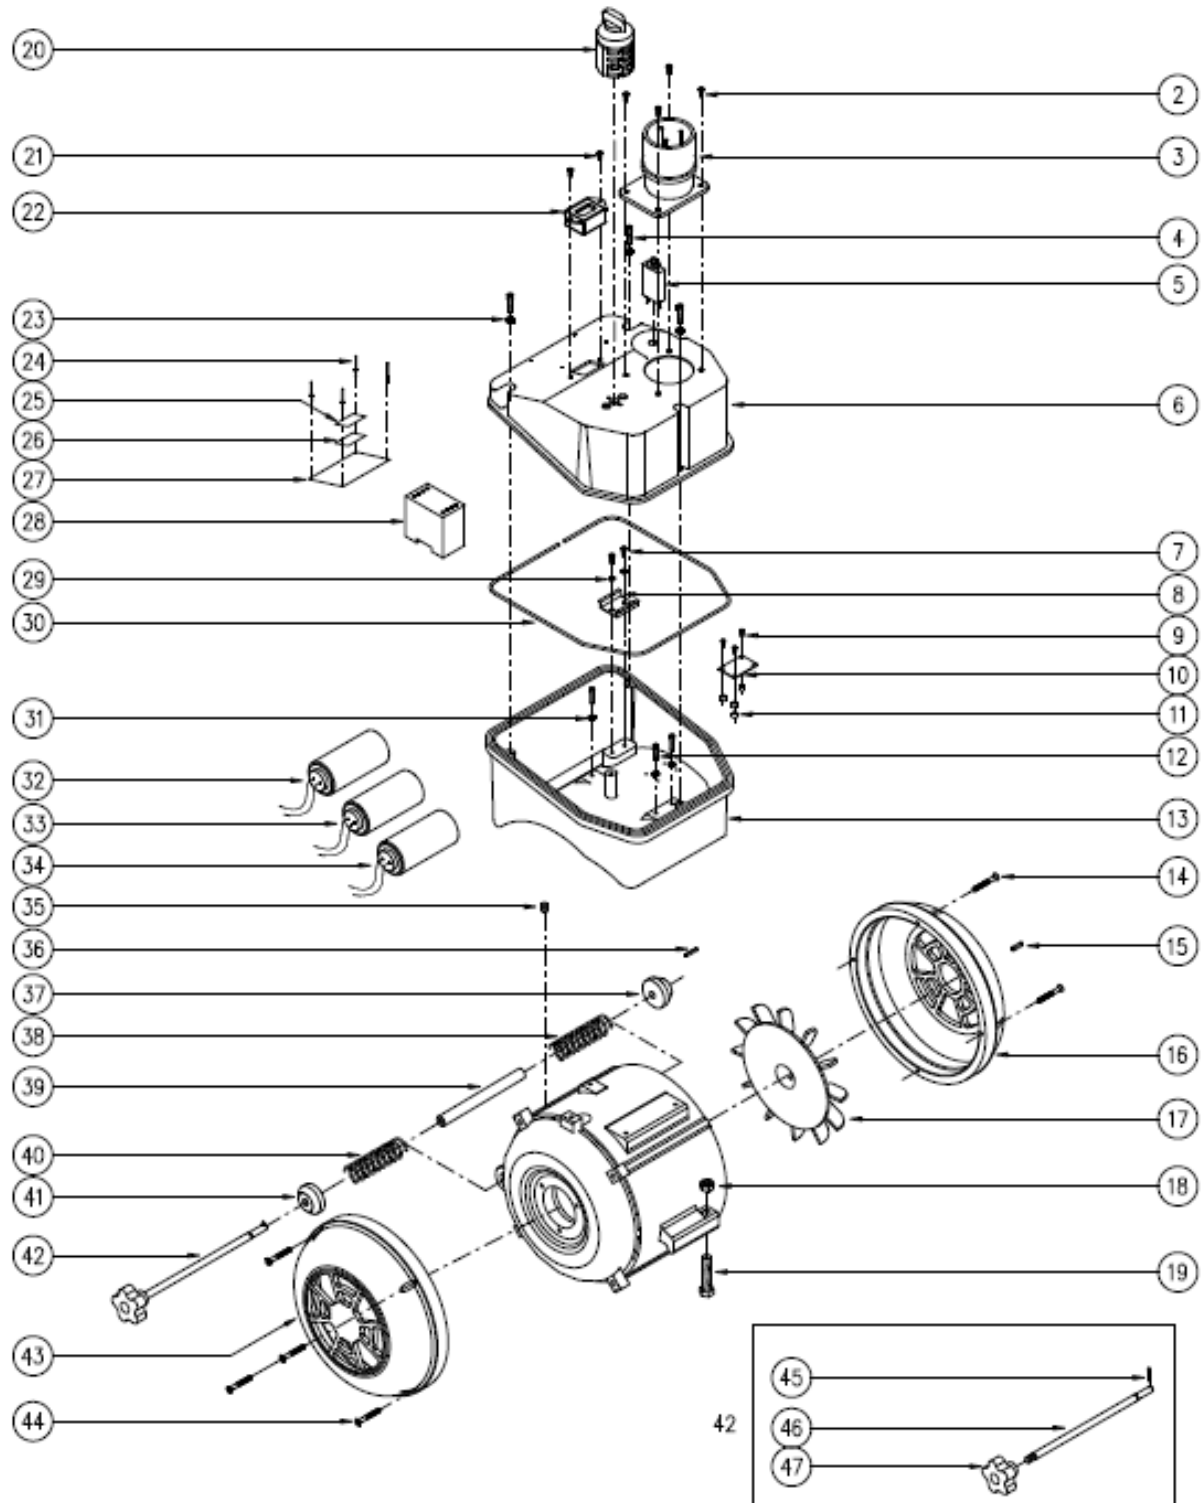

1
COMPLETE MOTOR 2,2KW 230V/50Hz

Bona®

Belt UX
P/N: AMK175000

KT-BONA

Page 9/15

Januar 2021

SPARE PARTS PAGE 9 of 15

ITEM	PART NUMBER	DESCRIPTION	Q.TY
1	ASK2099940248BKT	COMPLETE MOTOR 2.2KW 230V/50HZ	1
2	ASK5800230502	SCREW M5x12 CRPH (UNI 7687) (DIN 7985) GAL.	4
3	ASK5100030505	NEW FIXED BLUE PLUG 16A 2P+G	1
4	ASK5800330505	SCREW M5x20 (UNI 5931)	3
5	ASK5299940097	20A THERM.BREAKER+CAP+LABEL+NUT KIT	1
6	ASK2000040054BKT	CONTROL BOX COVER RAL 9006	1
7	ASK5800230402	SCREW M4x10 (UNI 7687) GALVANIZED	2
8	ASK2100040003	CONTACTOR PLATE	1
9	ASK5800230305	SCREW M3x20 CR.RE.PA.HE.(UNI 7687) GALV.	3
10	ASK2000030112	VOLTMETER BOARD	1
11	ASK7200030018	PRINTED CIRCUIT BOARD SPACER	4
12	ASK5800330515	SCREW M5x45 HEX.SOCK.H.C.(UNI 5931) GALV.	3
13	ASK2100040015BKT	CONTROL BOX RAL 9006	1
14	ASK5800530403	SCREW M4x30 CR.RE.FL.H.(UNI 7688) GAL.	4
15	ASK5802630008	KEY 6x6x32 (UNI 6604)	1
16	ASK2100030160BB	MOTOR DRILLED CAP BLUE RAL 5013	1
17	ASK2600030039	LIGHT FAN FOR MOTOR COOLING	1
18	ASK5100030675	NUT M10 SM45/2	1
19	ASK5100040675	DRIVE BELT TIGHTENING SCREW M10x70	1
20	ASK5100031056	CHANGE OVER SWITCH	1
21	ASK5800230402	SCREW M4x10 (UNI 7687) GALVANIZED	2
22	ASK7200030038	HOUR METER WITH DATA & INFO	1
23	ASK5802233002	INT.SERR.LOCK WASHER D5 (DIN 6798/J)	3
24	ASK5100030620	ALUMINIUM BLIND RIVET ø2.4x6	4
25	ASO996109	TRANSPARENT FILM 70x35	1
26	ASO996102	THERMAL TRANSFER LABEL 70x35 SILVER	1
27	ASK5100031336	NEUTRAL MOTOR PLATE	1
28	ASK5100030047	CONTACTOR BF16-10	1
29	ASK5802232001	INT.SERR.LOCK WASHER M4 ø4.3 (6798J)	2
30	ASO928060	RUBBER PROFILE ø6mm	1
31	ASK5802233002	INT.SERR.LOCK WASHER D5 (DIN 6798/J)	3
32	ASK5100030699	CAPACITOR 100µF 400V	1
33	ASK5100030704	CAPACITOR 40µF	1
34	ASK5100030700	CAPACITOR 31.5µF	1
35	ASK5801531002	CONE P.GRUB SCREW M5x10 (UNI 5927)	1
36	ASK5803733006	SPRING PIN ø3x24 (DIN 1481)	1
37	ASK5100040785	THREADED CONICAL WASHER	1
38	ASK5100030668	SPRING INTERNAL ø10.6 LLA107	1
39	ASK5100040665	MOTOR SLEEVE	1
40	ASK5100030668	SPRING INTERNAL ø10.6 LLA107	1
41	ASK5100040667	MOTOR CONICAL WASHER	1
42	ASK5299940780	HANDGRIP WITH MOTOR TIE ROD	1
43	ASK2100030162BB	MOTOR UNDRILLED CAP BLUE RAL 5013	1
44	ASK5800530403	SCREW M4x30 CR.RE.FL.H.(UNI 7688) GAL.	4
45	ASK5802830001	SPLIT PIN ø1.5 L.20 (UNI 1336)	1
46	ASK5100030014	MOTOR TIE ROD	1
47	ASK5100030083	HANDWHEEL VCT.50 B-M8	1

Belt UX
P/N: AMK175000

KT-BONA

Page 9/15

Januar 2021