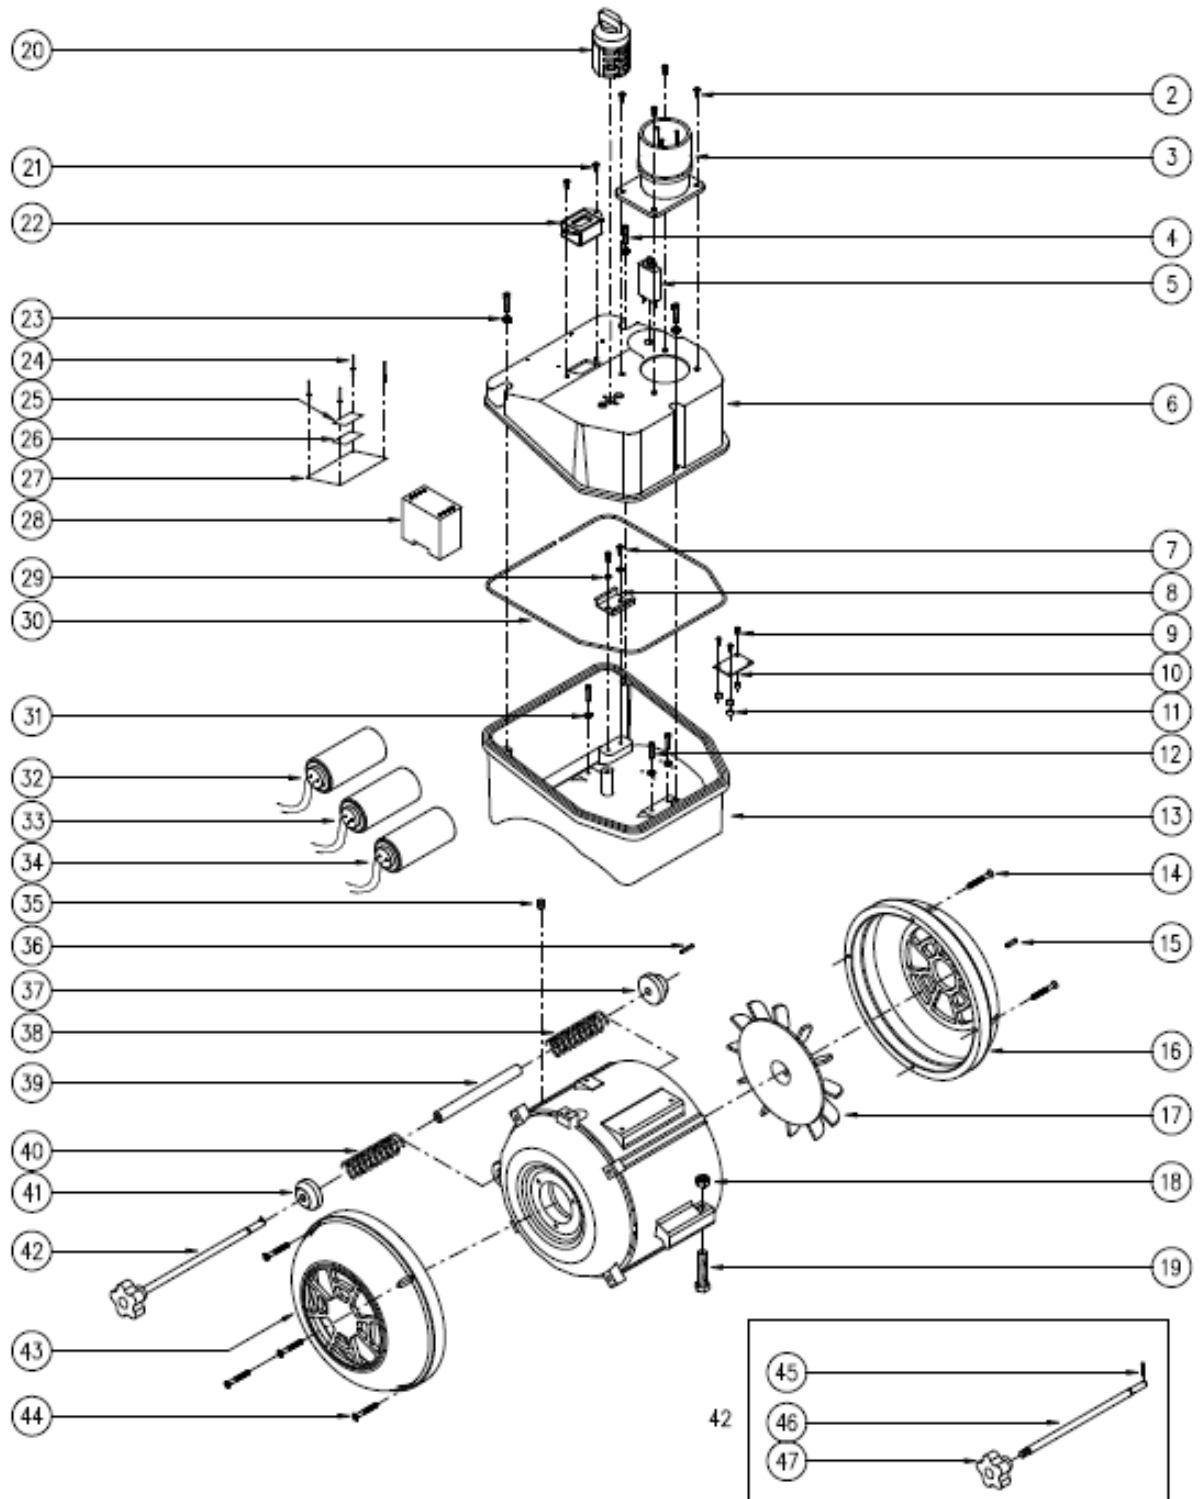

1
COMPLETE MOTOR 3KW 230V/50Hz

Bona®

Belt UX
P/N: AMK175000

KT-BONA

Page 10/15

Januar 2021

SPARE PARTS PAGE 10 of 15

ITEM	PART NUMBER	DESCRIPTION	Q.TY
1	ASK2099940247BKT	COMPLETE MOTOR 3KW 230V/50HZ	1
2	ASK5800230502	SCREW M5x12 CRPH (UNI 7687) (DIN 7985) GAL.	4
3	ASK5100030656	NEW FIXED PLUG CE 32A 2P+G	1
4	ASK5800330505	SCREW M5x20 (UNI 5931)	3
5	ASK5299940097	20A THERM.BREAKER+CAP+LABEL+NUT KIT	1
6	ASK2000040054BKT	CONTROL BOX COVER RAL 9006	1
7	ASK5800230402	SCREW M4x10 (UNI 7687) GALVANIZED	2
8	ASK2100040003	CONTACTOR PLATE	1
9	ASK5800230305	SCREW M3x20 CR.RE.PA.HE.(UNI 7687) GALV.	3
10	ASK2000030112	VOLTMETER BOARD	1
11	ASK7200030018	PRINTED CIRCUIT BOARD SPACER	4
12	ASK5800330515	SCREW M5x45 HEX.SOCK.H.C.(UNI 5931) GALV.	3
13	ASK2100040015BKT	CONTROL BOX RAL 9006	1
14	ASK5800530403	SCREW M4x30 CR.RE.FL.H.(UNI 7688) GAL.	4
15	ASK5802630008	KEY 6x6x32 (UNI 6604)	1
16	ASK2100030160BB	MOTOR DRILLED CAP BLUE RAL 5013	1
17	ASK2600030039	LIGHT FAN FOR MOTOR COOLING	1
18	ASK5100030675	NUT M10 SM45/2	1
19	ASK5100040675	DRIVE BELT TIGHTENING SCREW M10x70	1
20	ASK5100031056	CHANGE OVER SWITCH	1
21	ASK5800230402	SCREW M4x10 (UNI 7687) GALVANIZED	2
22	ASK7200030038	HOUR METER WITH DATA & INFO	1
23	ASK5802233002	INT.SERR.LOCK WASHER D5 (DIN 6798/J)	3
24	ASK5100030620	ALUMINIUM BLIND RIVET ø2.4x6	4
25	ASO996109	TRANSPARENT FILM 70x35	1
26	ASO996102	THERMAL TRANSFER LABEL 70x35 SILVER	1
27	ASK5100031336	NEUTRAL MOTOR PLATE	1
28	ASK5100030047	CONTACTOR BF16-10	1
29	ASK5802232001	INT.SERR.LOCK WASHER M4 ø4.3 (6798J)	2
30	ASO928060	RUBBER PROFILE ø6mm	1
31	ASK5802233002	INT.SERR.LOCK WASHER D5 (DIN 6798/J)	3
32	ASK5100030699	CAPACITOR 100µF 400V	1
33	ASK5100030691	CAPACITOR 50µF 550V DIAM.55mm	1
34	ASK5100030700	CAPACITOR 31.5µF	1
35	ASK5801531002	CONE P.GRUB SCREW M5x10 (UNI 5927)	1
36	ASK5803733006	SPRING PIN ø3x24 (DIN 1481)	1
37	ASK5100040785	THREADED CONICAL WASHER	1
38	ASK5100030668	SPRING INTERNAL ø10.6 LLA107	1
39	ASK5100040665	MOTOR SLEEVE	1
40	ASK5100030668	SPRING INTERNAL ø10.6 LLA107	1
41	ASK5100040667	MOTOR CONICAL WASHER	1
42	ASK5299940780	HANDGRIP WITH MOTOR TIE ROD	1
43	ASK2100030162BB	MOTOR UNDRILLED CAP BLUE RAL 5013	1
44	ASK5800530403	SCREW M4x30 CR.RE.FL.H.(UNI 7688) GAL.	4
45	ASK5802830001	SPLIT PIN ø1.5 L.20 (UNI 1336)	1
46	ASK5100030014	MOTOR TIE ROD	1
47	ASK5100030083	HANDWHEEL VCT.50 B-M8	1

Belt UX
P/N: AMK175000

KT-BONA

Page 10/15

Januar 2021