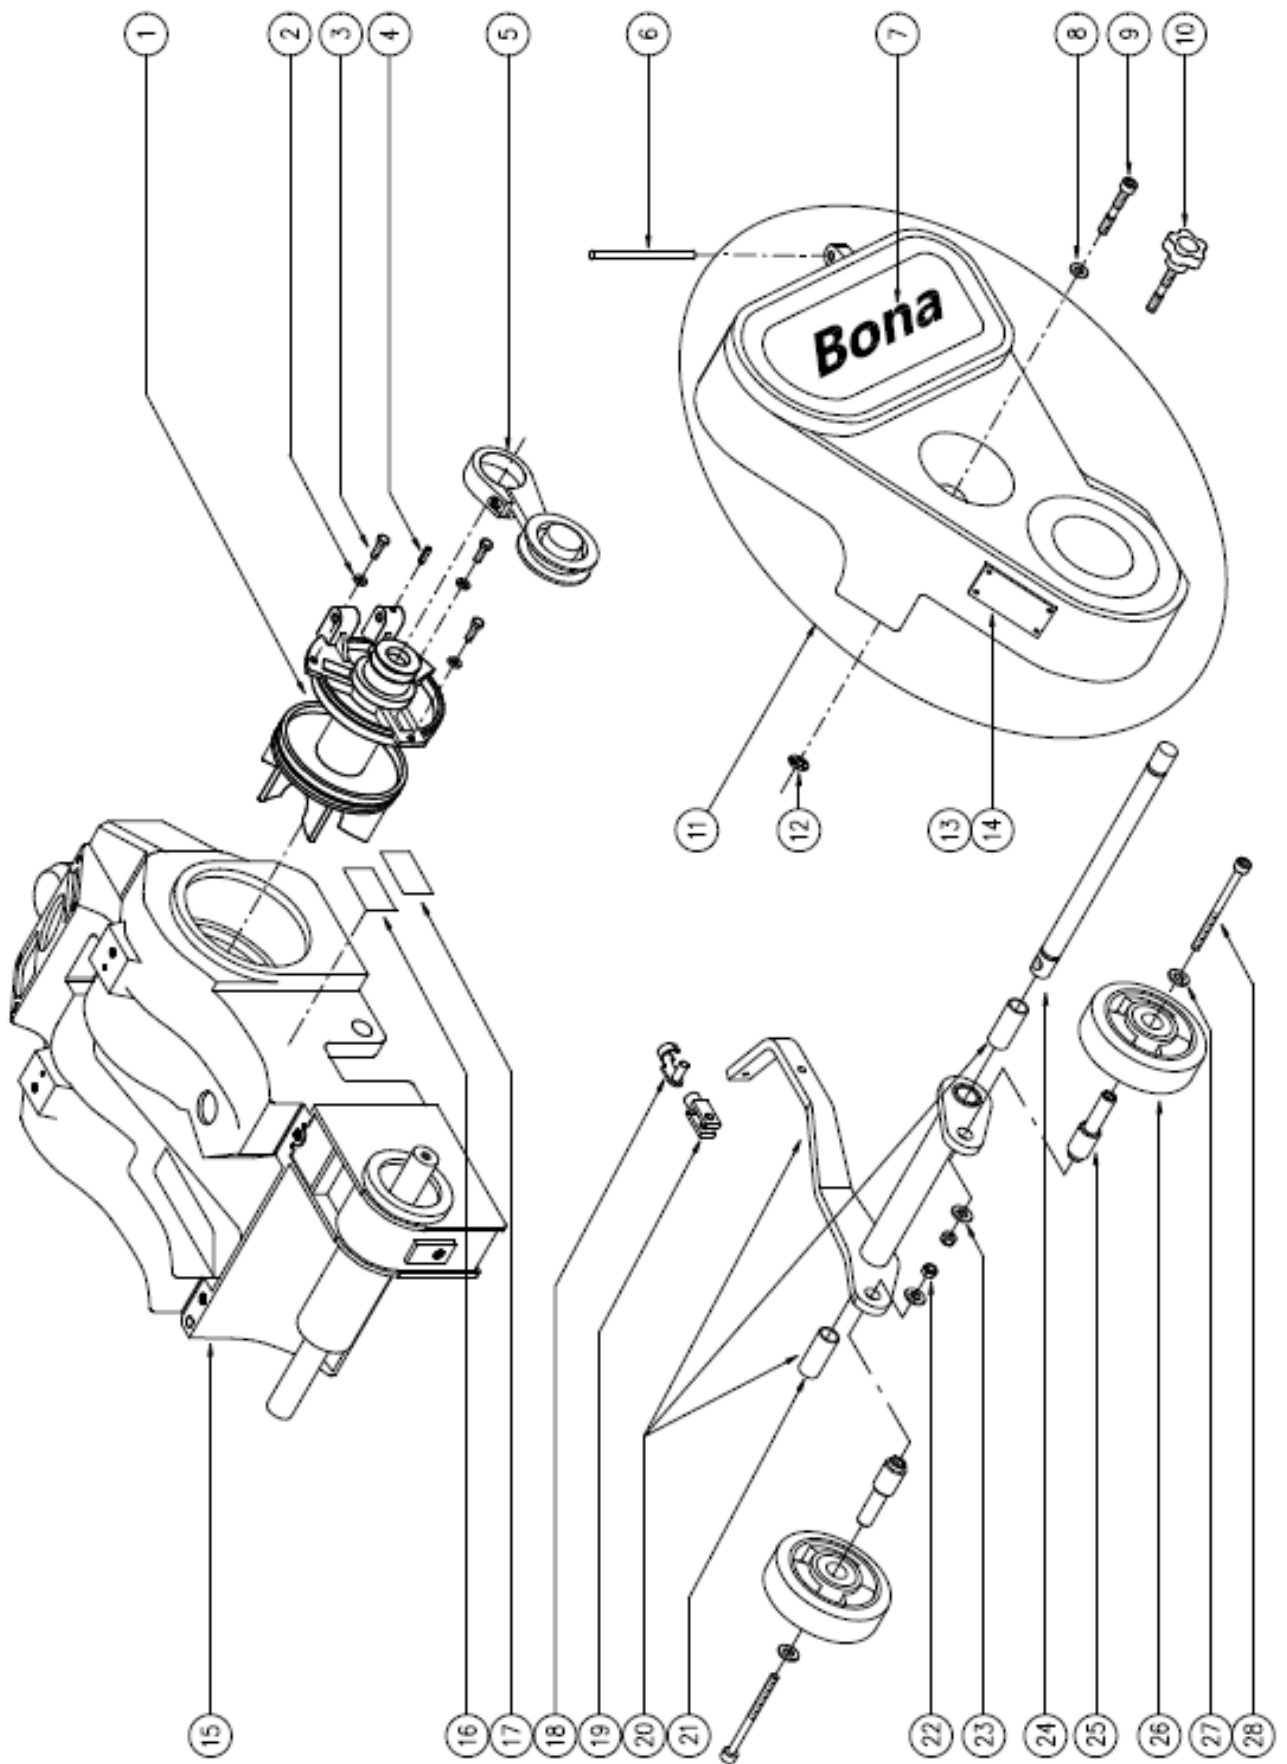

**Bona**<sup>®</sup>

**Belt UX**  
**P/N: AMK175000**

KT-BONA

Page 4/15

Januar 2021

**SPARE PARTS PAGE 4 of 15**

<b>ITEM</b>	<b>PART NUMBER</b>	<b>DESCRIPTION</b>	<b>Q.TY</b>
1	ASK2099940248BKT	COMPLETE MOTOR 2.2KW 230V/50HZ	1
2	ASK2099940247BKT	COMPLETE MOTOR 3KW 230V/50HZ	1
3	ASK2099940245BKT	COMPLETE MOTOR 3.7KW 230V/50HZ	1
4	ASK2099940246BKT	COMPLETE MOTOR 3KW 220V/60HZ	1
5	ASK2099940249BKT	COMPLETE MOTOR 3.7KW 220V/60HZ	1
6	ASK5800331003	SCREW M10x40 (UNI 5931)	1
7	ASK5800730803	SCREW M8x25 (UNI 5739) GALVANIZED	1
8	ASK0700040910	PULLEY LOCK.WASHER ø8.5x35x4 GALVANIZED	1
9	ASK1300040892	MOTOR PULLEY	1
10	ASK5800730802	SCREW M8x20 (UNI 5739) GALVANIZED	1
11	ASK0700040910	PULLEY LOCK.WASHER ø8.5x35x4 GALVANIZED	1
12	ASK0700040904	DRUM PULLEY 50HZ	1
13	ASK5100040045	DRUM PULLEY 60HZ	1
14	ASK5802630003	KEY 6x6x20	1
15	ASK5801530009	CUP PO.GRUB SCREW M5x5 HEX.SOCK.END	1
16	ASK0700040905	SHAFT DRUM SPACER	1
17	ASK2099940098	DRUM FLAT SPLINED	1
18	ASK0700040907	DRUM LOCKING WASHER	1
19	ASK5100040232	ALLEN BOLT ø12x30	1
20	ASK0700030906	DRUM BELT GATES B37 HI-POWER 17x950LI	1
21	ASK5100031134	DRIVE BELT 10ZX 0685 ZX26 665LI	1
22	ASK2099940071BKT	ABRAS.BELT COMPL.GUARD ASS'Y RAL 9006	1
23	ASK5800331002	SCREW M10x30 (UNI 5931)	2
24	ASK5803733018	SPRING PIN ø4x20	2
25	ASK5800330804	SCREW M8x30 HE.SO.HE.CAP (UNI 5931) GALV.	2
26	ASK5100040210BKT	MOTOR SUPPORT RAL 9006	2
27	ASK5800330601	SCREW M6x10 HE.SO.HE.CA.(UNI 5931) GALV.	1
28	ASK5802230003	WASHER ø6.4X12.5 (UNI 6592) GALVANIZED	1
29	ASK5803731002	THREADED CYLINDRIC PIN ø10x90xM6 6364B	1
30	ASK2099940301BKT	SIDE GUARD+BRISTLE STRIP	1
31	ASK2000040042	SIDE GUARD PIN	1
32	ASK5801930005	NUT M5 (UNI 5588)	1
33	ASK5800330401	SCREW M4x6 HEX.SO.H.C.(UNI 5931) GALV.	2
34	ASK5802230001	WASHER ø4 GALVANIZED	2
35	ASK2000030113	SIDE GUARD BRISTLE STRIP L=150	1
36	ASK5802230005	WASHER ø10.5x20 (UNI 6592) GALVANIZED	1
37	ASK5100031293	KT ROUND BLUE LABEL ø130	1
38	ASK5802630008	KEY 6x6x32 (UNI 6604)	1
39	ASK5800730807	SCREW M8x50 (UNI 5739) GALVANIZED	1
40	ASK5801930008	NUT M8 (UNI 5588)	1
41	ASK5802230004	WASHER ø8.4x16x1.6 (UNI 6592) GALVANIZ.	1
42	ASK5803730006	CYLINDR.HARDENED PIN ø10x80 (DIN 6325)	1
43	ASK5100030102	WHEELS SUPPORT SPRING	1
44	ASK5100040108	WHEELS SUPPORT PLATE	1
45	ASK5800530402	SCREW M4x12 CRFH (UNI 7688) (DIN 965) GALV.	2