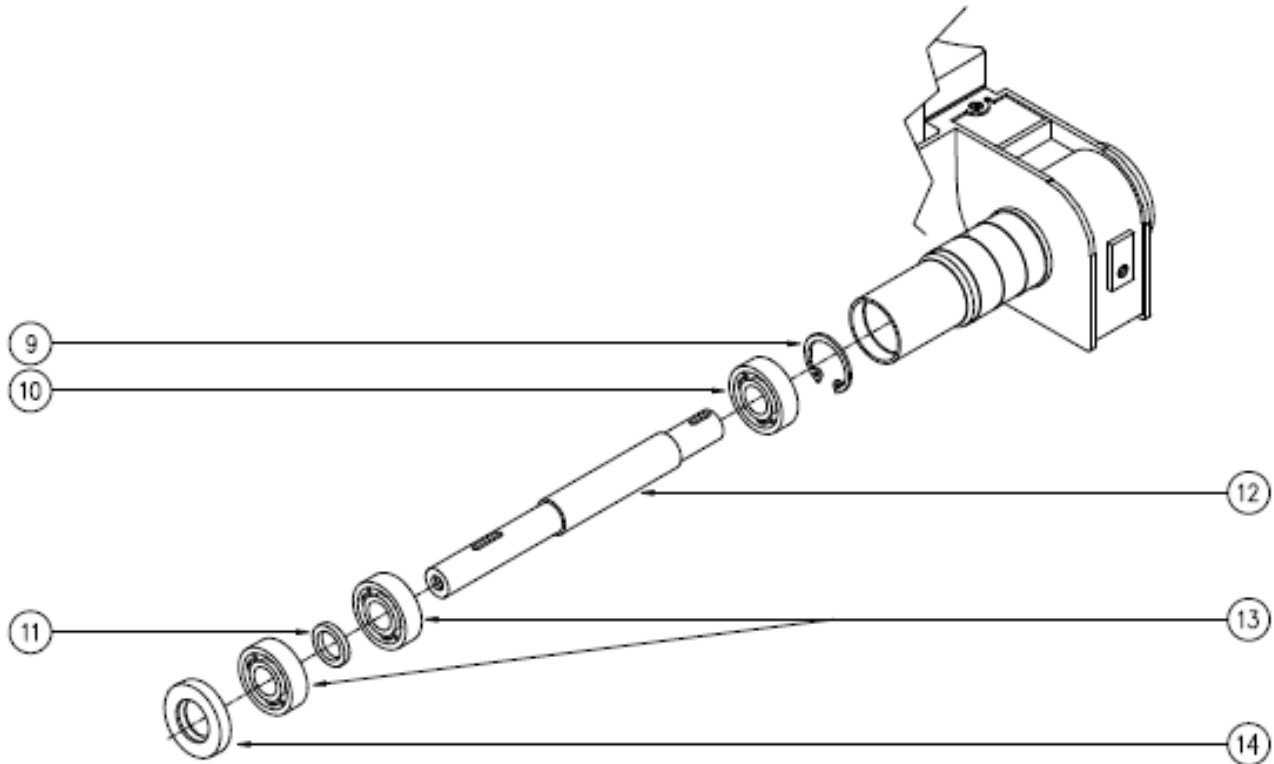

BUSH DRUM GROUP

Bona®

Belt UX
P/N: AMK175000

KT-BONA

Page 6/15

Januar 2021