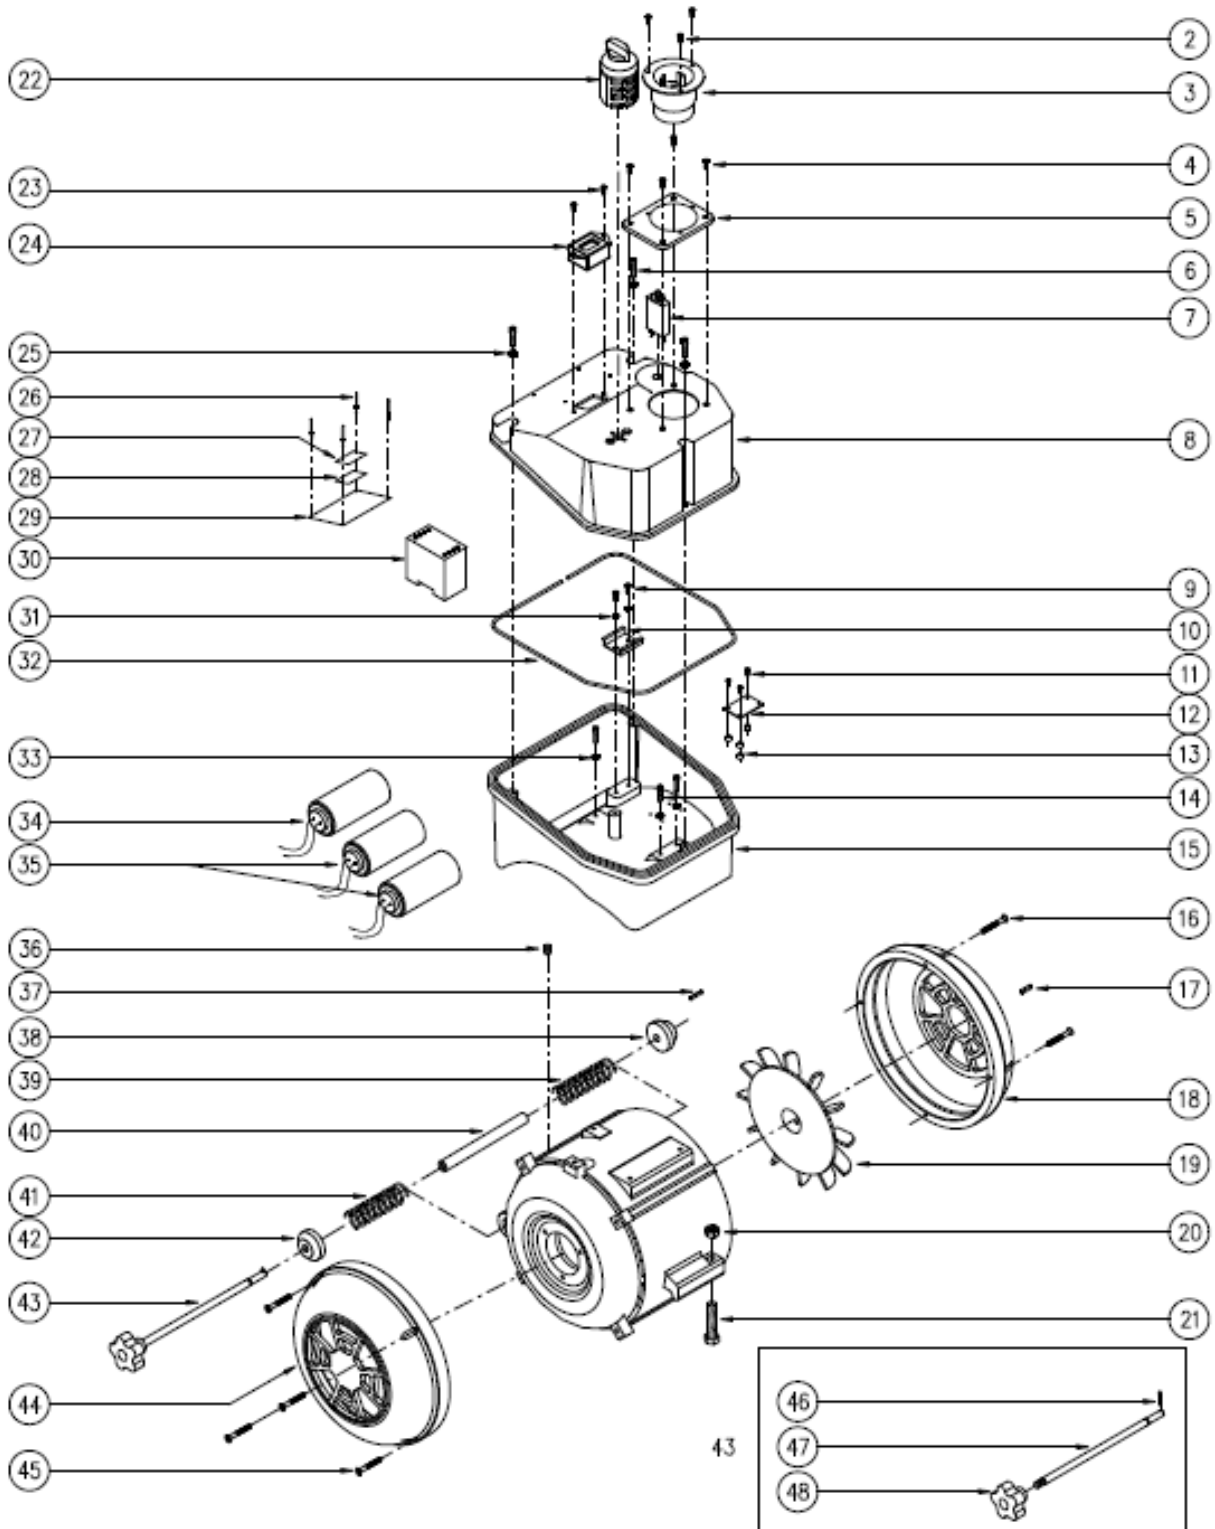

1

COMPLETE MOTOR 3KW 220V/60Hz

Bona®

Belt UX
P/N: AMK175000

KT-BONA

Page 12/15

Januar 2021

SPARE PARTS PAGE 12 of 15

ITEM	PART NUMBER	DESCRIPTION	Q.TY
1	ASK2099940246BKT	COMPLETE MOTOR 3KW 220V/60HZ	1
2	ASK5800230401	SCREW M4x8 CRPH (UNI 7687) (DIN 7985) GAL.	3
3	ASK2100030016	FLANGED PLUG 250V-30A FOR CABLE	1
4	ASK5800530501	SCREW M5x12 (UNI 7688) GALVANIZED	4
5	ASK2100030013	TWIST LOCK PLUG NEW ADAPTING PLATE	1
6	ASK5800330505	SCREW M5x20 (UNI 5931)	3
7	ASK5299940097	20A THERM.BREAKER+CAP+LABEL+NUT KIT	1
8	ASK2000040054BKT	CONTROL BOX COVER RAL 9006	1
9	ASK5800230402	SCREW M4x10 (UNI 7687) GALVANIZED	2
10	ASK2100040003	CONTACTOR PLATE	1
11	ASK5800230305	SCREW M3x20 CR.RE.PA.HE.(UNI 7687) GALV.	3
12	ASK2000030112	VOLTMETER BOARD	1
13	ASK7200030018	PRINTED CIRCUIT BOARD SPACER	4
14	ASK5800330515	SCREW M5x45 HEX.SOCK.H.C.(UNI 5931) GALV.	3
15	ASK2100040015BKT	CONTROL BOX RAL 9006	1
16	ASK5800530403	SCREW M4x30 CR.RE.FL.H.(UNI 7688) GAL.	4
17	ASK5802630008	KEY 6x6x32 (UNI 6604)	1
18	ASK2100030160BB	MOTOR DRILLED CAP BLUE RAL 5013	1
19	ASK2600030039	LIGHT FAN FOR MOTOR COOLING	1
20	ASK5100030675	NUT M10 SM45/2	1
21	ASK5100040675	DRIVE BELT TIGHTENING SCREW M10x70	1
22	ASK5100031056	CHANGE OVER SWITCH	1
23	ASK5800230402	SCREW M4x10 (UNI 7687) GALVANIZED	2
24	ASK7200030038	HOUR METER WITH DATA & INFO	1
25	ASK5802233002	INT.SERR.LOCK WASHER D5 (DIN 6798/J)	3
26	ASK5100030620	ALUMINIUM BLIND RIVET ø2.4x6	4
27	ASO996109	TRANSPARENT FILM 70x35	1
28	ASO996102	THERMAL TRANSFER LABEL 70x35 SILVER	1
29	ASK5100031336	NEUTRAL MOTOR PLATE	1
30	ASK5100030047	CONTACTOR BF16-10	1
31	ASK5802232001	INT.SERR.LOCK WASHER M4 ø4.3 (6798J)	2
32	ASO928060	RUBBER PROFILE ø6mm	1
33	ASK5802233002	INT.SERR.LOCK WASHER D5 (DIN 6798/J)	3
34	ASK5100030699	CAPACITOR 100µF 400V	1
35	ASK5100030691	CAPACITOR 50µF 550V DIAM.55mm	2
36	ASK5801531002	CONE P.GRUB SCREW M5x10 (UNI 5927)	1
37	ASK5803733006	SPRING PIN ø3x24 (DIN 1481)	1
38	ASK5100040785	THREADED CONICAL WASHER	1
39	ASK5100030668	SPRING INTERNAL ø10.6 LLA107	1
40	ASK5100040665	MOTOR SLEEVE	1
41	ASK5100030668	SPRING INTERNAL ø10.6 LLA107	1
42	ASK5100040667	MOTOR CONICAL WASHER	1
43	ASK5299940780	HANDGRIP WITH MOTOR TIE ROD	1
44	ASK2100030162BB	MOTOR UNDRILLED CAP BLUE RAL 5013	1
45	ASK5800530403	SCREW M4x30 CR.RE.FL.H.(UNI 7688) GAL.	4
46	ASK5802830001	SPLIT PIN ø1.5 L.20 (UNI 1336)	1
47	ASK5100030014	MOTOR TIE ROD	1
48	ASK5100030083	HANDWHEEL VCT.50 B-M8	1

Belt UX
P/N: AMK175000

KT-BONA

Page 12/15

Januar 2021