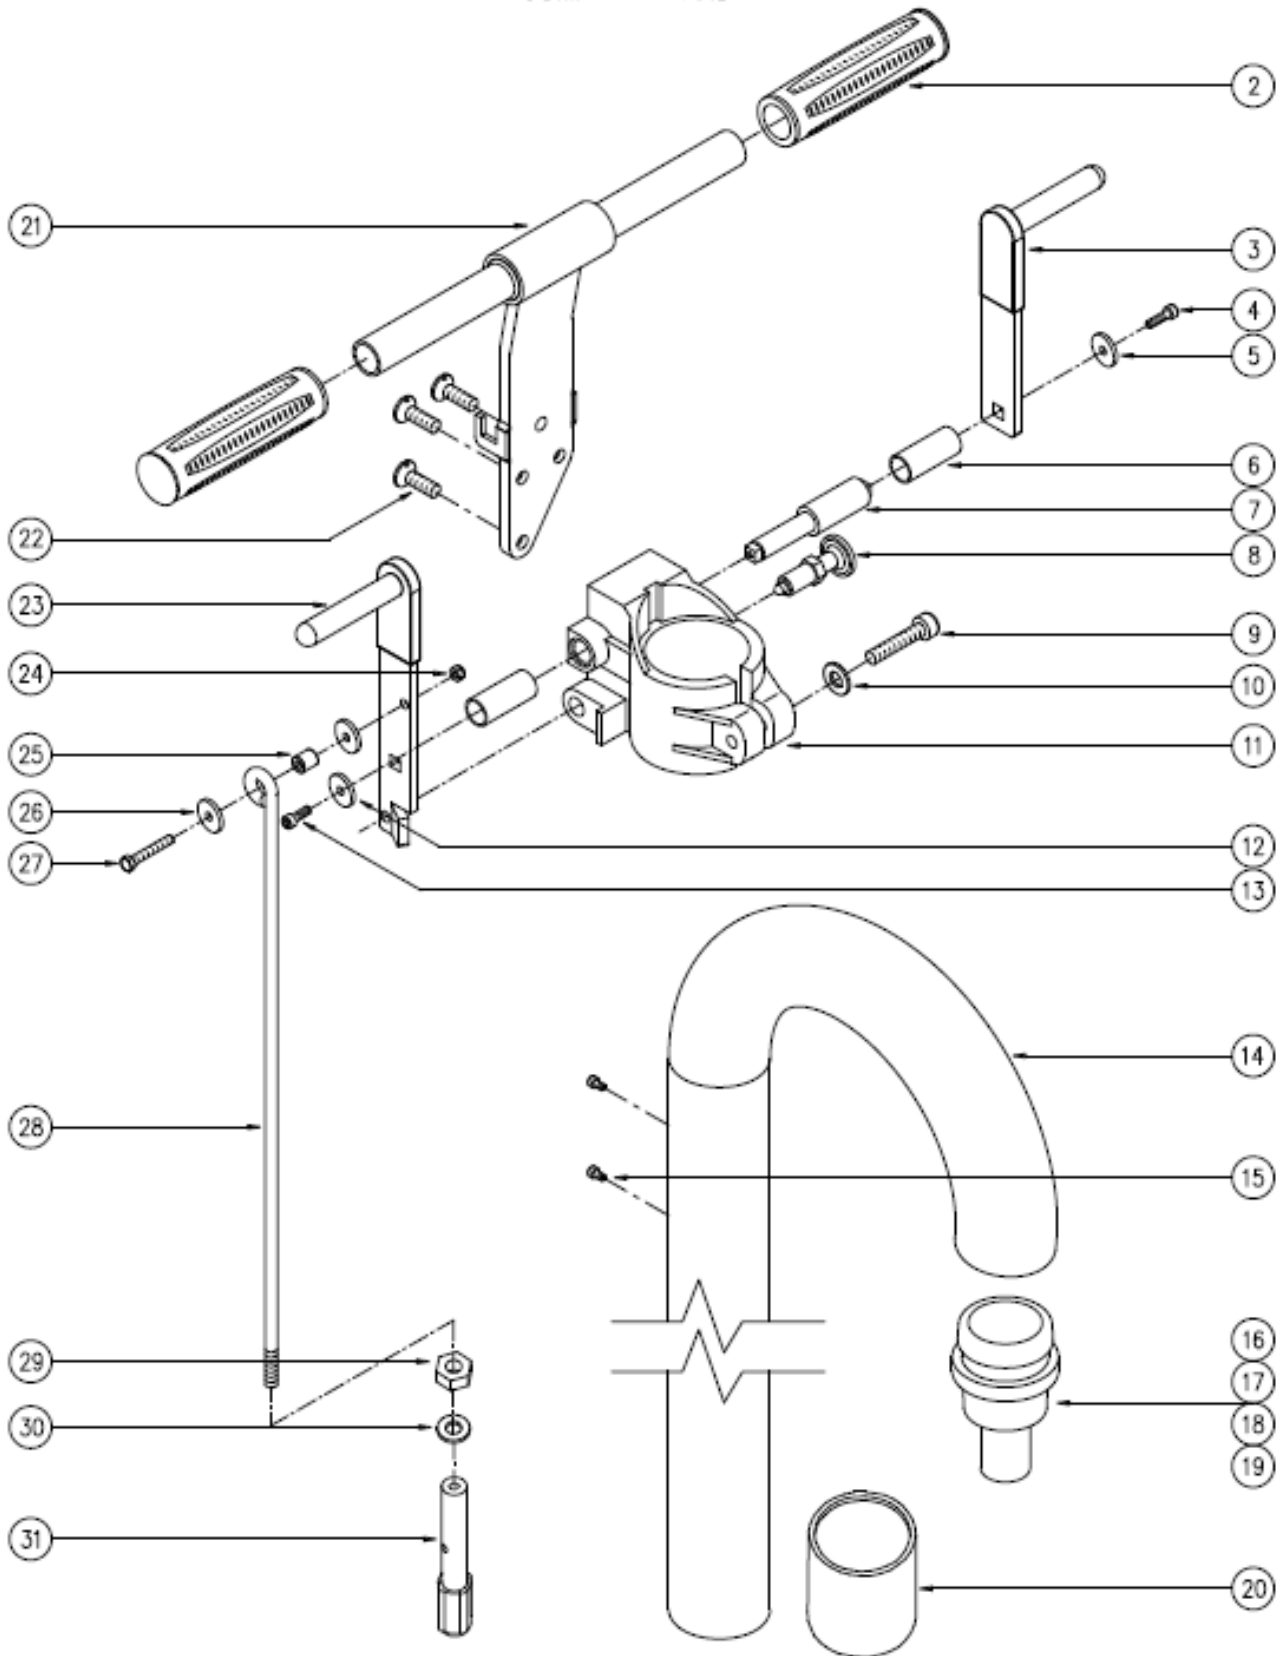

1
COMPLETE HANDLE

Bona®

Belt UX
P/N: AMK175000

KT-BONA

Page 2/15

Januar 2021

SPARE PARTS PAGE 2 of 15

ITEM	PART NUMBER	DESCRIPTION	Q.TY
1	ASK2099940199	COMPLETE HANDLE ASSEMBLY	1
2	ASK2000030116	BLACK RUBBER HANDGRIP	2
3	ASK2000030106GO	DRUM CONTR.RUBBERIZED LEFT LEVER	1
4	ASK5800330502	SCREW M5x12 (UNI 5931) GALVANIZED	1
5	ASK0100040078	WASHER ø5.5x20 TH.2.5 GALVANIZED	1
6	ASK2900030046	BUSH IGUS WSM 1214-20	2
7	ASK2000030108	HANDLE LEVERS PANEL PIN	1
8	ASK2900030045	RED KNOB PLUNGER GN617-6	1
9	ASK5800330811	SCREW M8x40 HEX.SO.HE.CAP (UNI 5931) GALV	1
10	ASK5100030244	WASHER ø8.5x20 TH.3 GALVANIZED	1
11	ASK2000040078BKT	HEIGHT ADJUSTMENT RING RAL 9006	1
12	ASK0100040078	WASHER ø5.5x20 TH.2.5 GALVANIZED	1
13	ASK5800330502	SCREW M5x12 (UNI 5931) GALVANIZED	1
14	ASK2000030098Z	SUCTION PIPE-SANDBLASTED GALVANIZED	1
15	ASK5800330401	SCREW M4x6 HEX.SO.H.C.(UNI 5931) GALV.	2
16	ASK2099940254	SUCTION / PAPER BAG ADAPTER ASSEMBLY	1
17	ASK2000030104	PAPER BAG ADAPTER-REMOTE SUCTION	1
18	ASK5801531004	CONE P.GRUB SCREW M6x10 HE.SOCK.END	1
19	ASO316019	ALUMINIUM SUCTION PIPE L=100 RS	1
20	ASK5100030017	INSULATING SLEEVE	1
21	ASK2000030105	HANDGRIP SUPPORT	1
22	ASK5800630801	SCREW M8x20 (UNI 5933) GALVANIZED	3
23	ASK2000030107GO	DRUM CONTR.RUBBERIZED RIGHT LEVER	1
24	ASK5801933005	NUT M5 SELF-LOCKING (DIN 982) GALVANIZ.	1
25	ASK5100030078	SPACER	1
26	ASK0100040078	WASHER ø5.5x20 TH.2.5 GALVANIZED	2
27	ASK5800730504	SCREW M5x30 (UNI 5739)	1
28	ASK2000030115	HANDLE UPPER ROD	1
29	ASK5801930008	NUT M8 (UNI 5588)	1
30	ASK5802230004	WASHER ø8.4x16x1.6 (UNI 6592) GALVANIZ.	1
31	ASK5299940274	WHEELS CONTR.JOINT (JOINT+BUSHING)	1