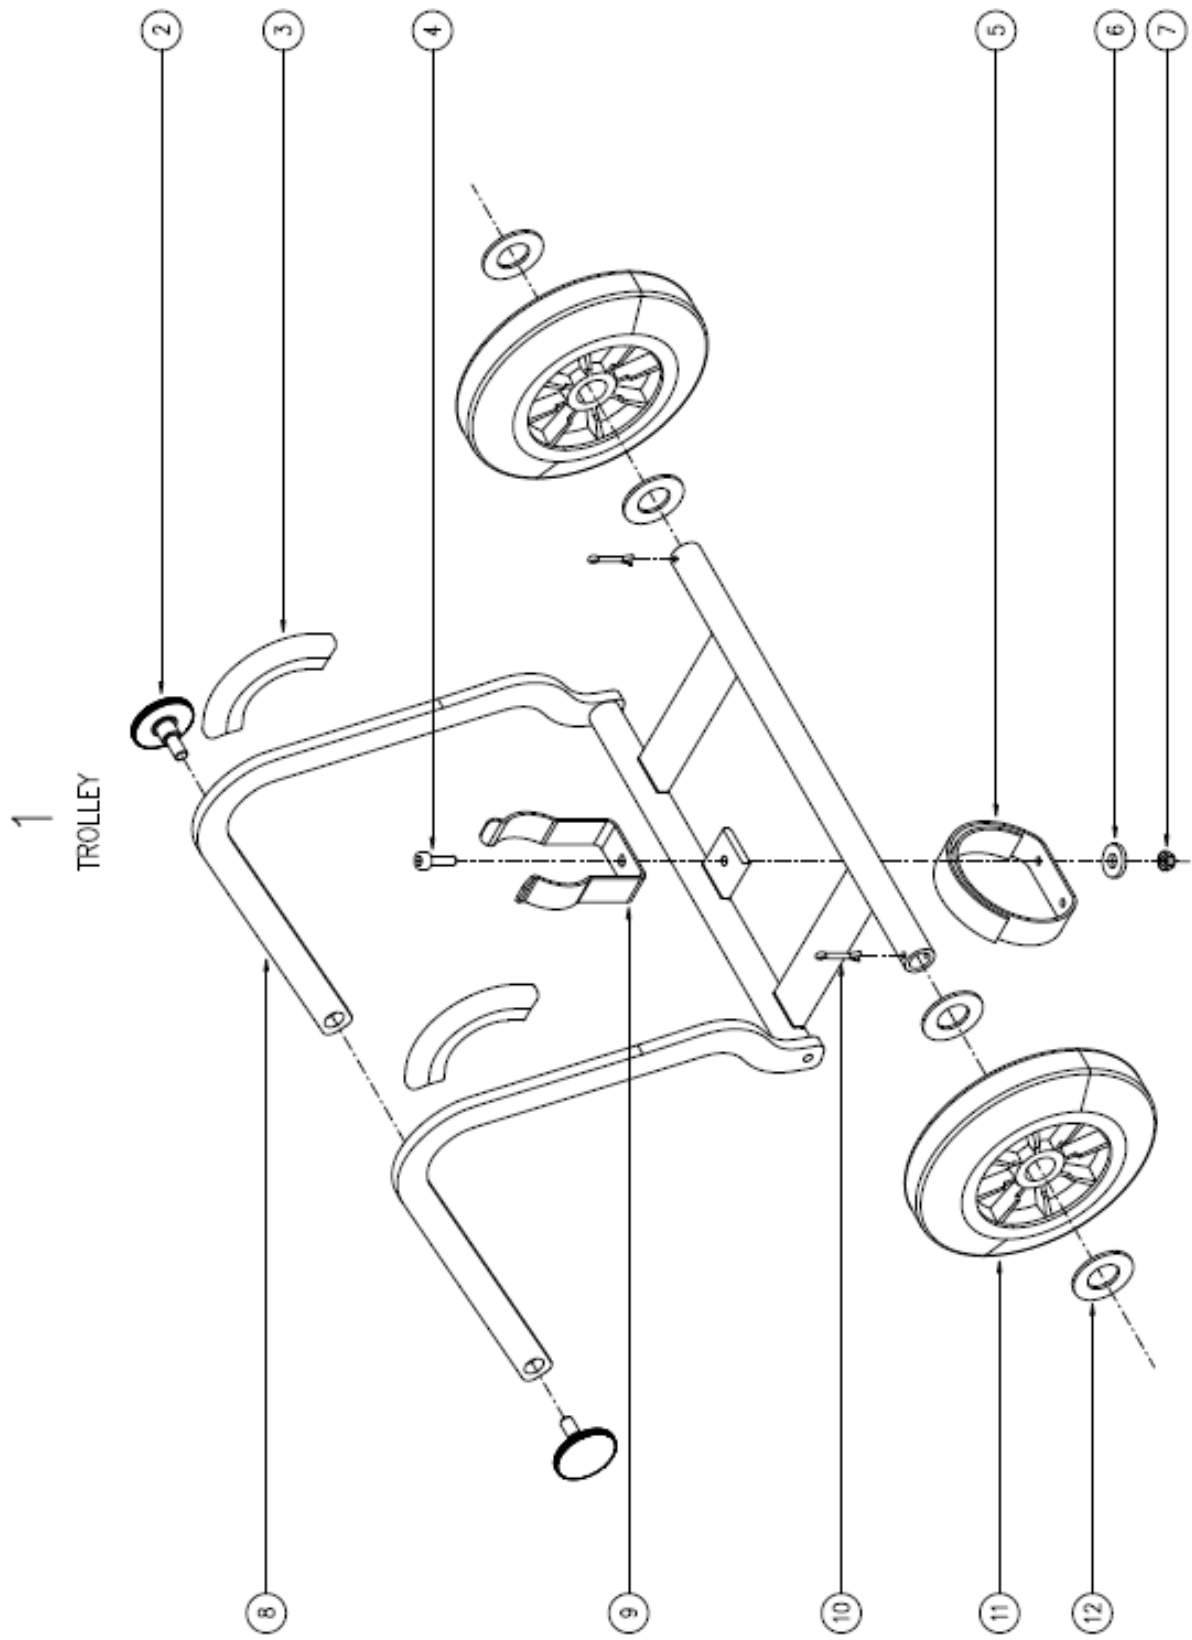

Bona®

Belt UX
P/N: AMK175000

KT-BONA

Page 14/15

Januar 2021

SPARE PARTS PAGE 14 of 15

ITEM	PART NUMBER	DESCRIPTION	Q.TY
1	ASK6999940005	TROLLEY FOR CAPRICORN/BELT HD/BELT UX	1
2	ASO995121	LOCKING HANDGRIP	2
3	ASO995125	POLYURETHANE FLOOR PROTECTION	2
4	ASK5800330605	SCREW M6x22 (UNI 5931)	1
5	ASO316020	VELCRO LOCK STRIP 400x20	1
6	ASK5100030244	WASHER ø8.5x20 TH.3 GALVANIZED	1
7	ASK5801936001	NUT M6 LOW SELF-LOCKING (DIN 985)	1
8	ASK6900030005	TROLLEY FRAME CAPRIC/BELT HD/BELT UX	1
9	ASK6900030007GO	TROLL.RUBB.SPRING CLIP	1
10	ASK5802730004	SPLIT PIN ø1.5 L.20 (UNI 1336)	2
11	ASO995123	WHEEL ø160mm FOR TROLLEY	2
12	ASK5802230010	SHIM RING ø21x37x3	2