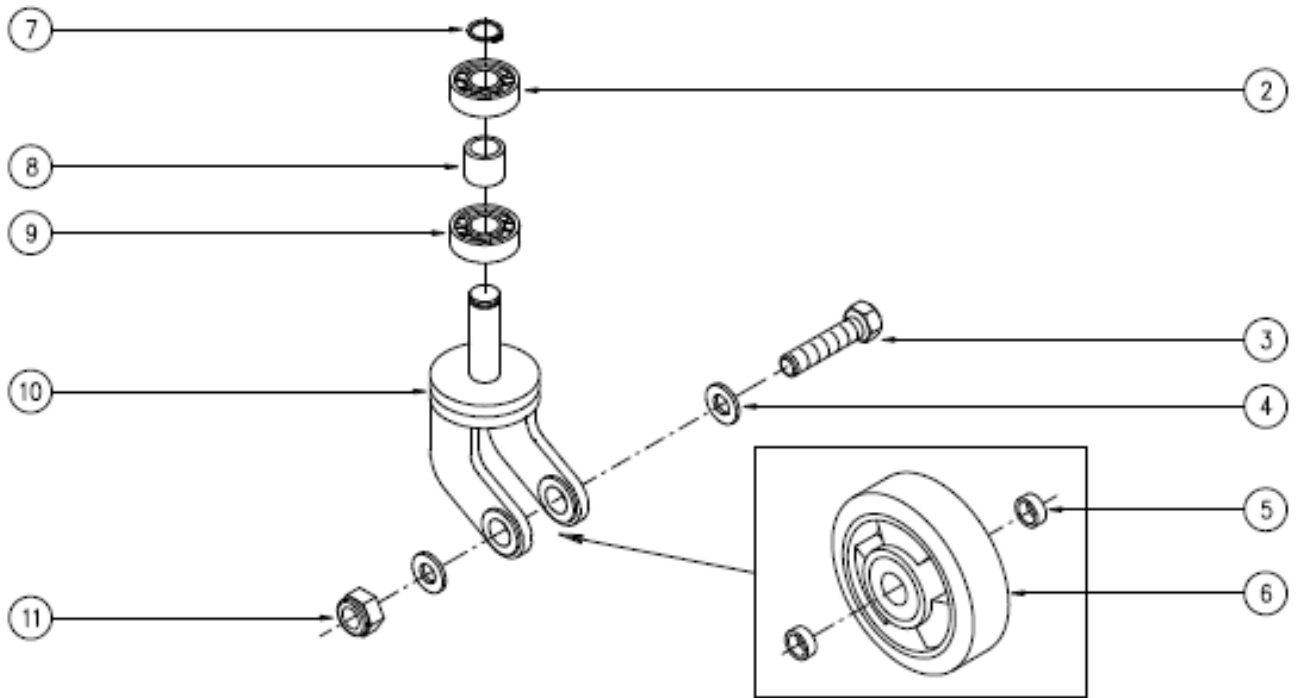

1
SWIVEL CASTER