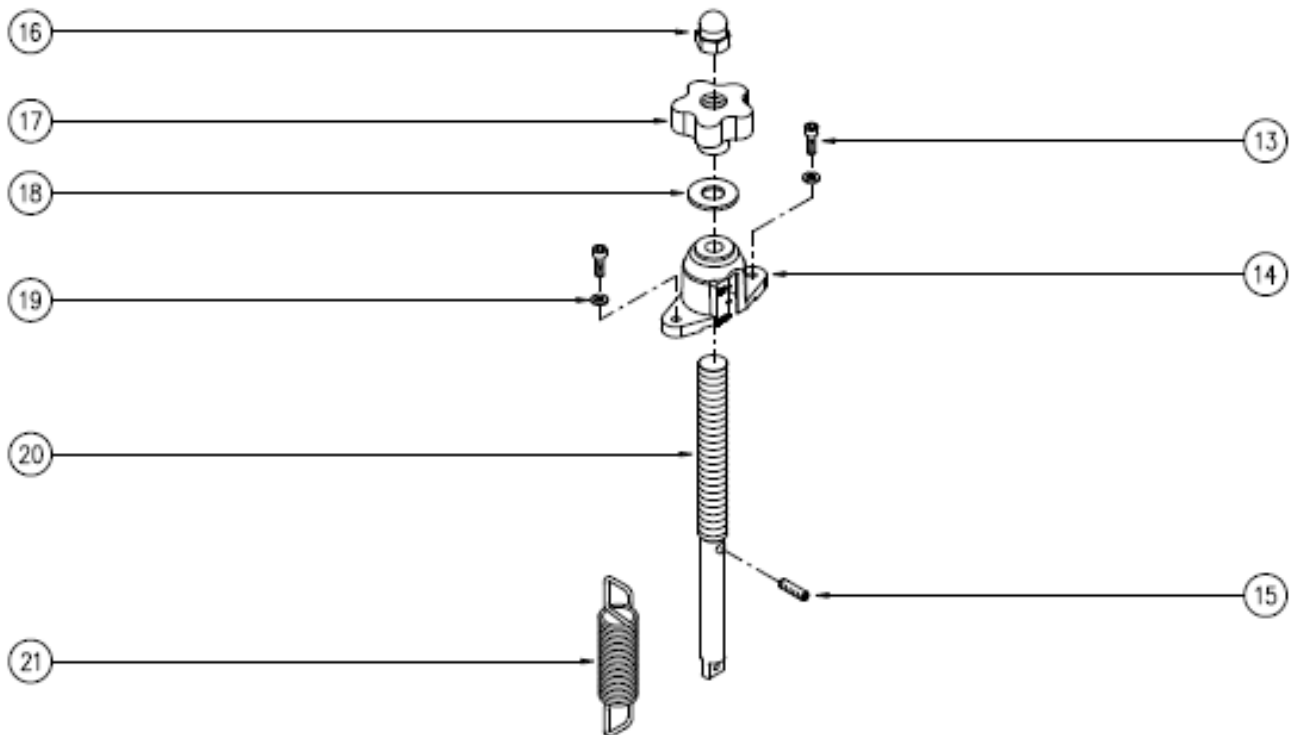

12
DRUM PRESSURE ADJUSTMENT DEVICE

Bona®

Belt UX
P/N: AMK175000

KT-BONA

Page 3/15

Januar 2021