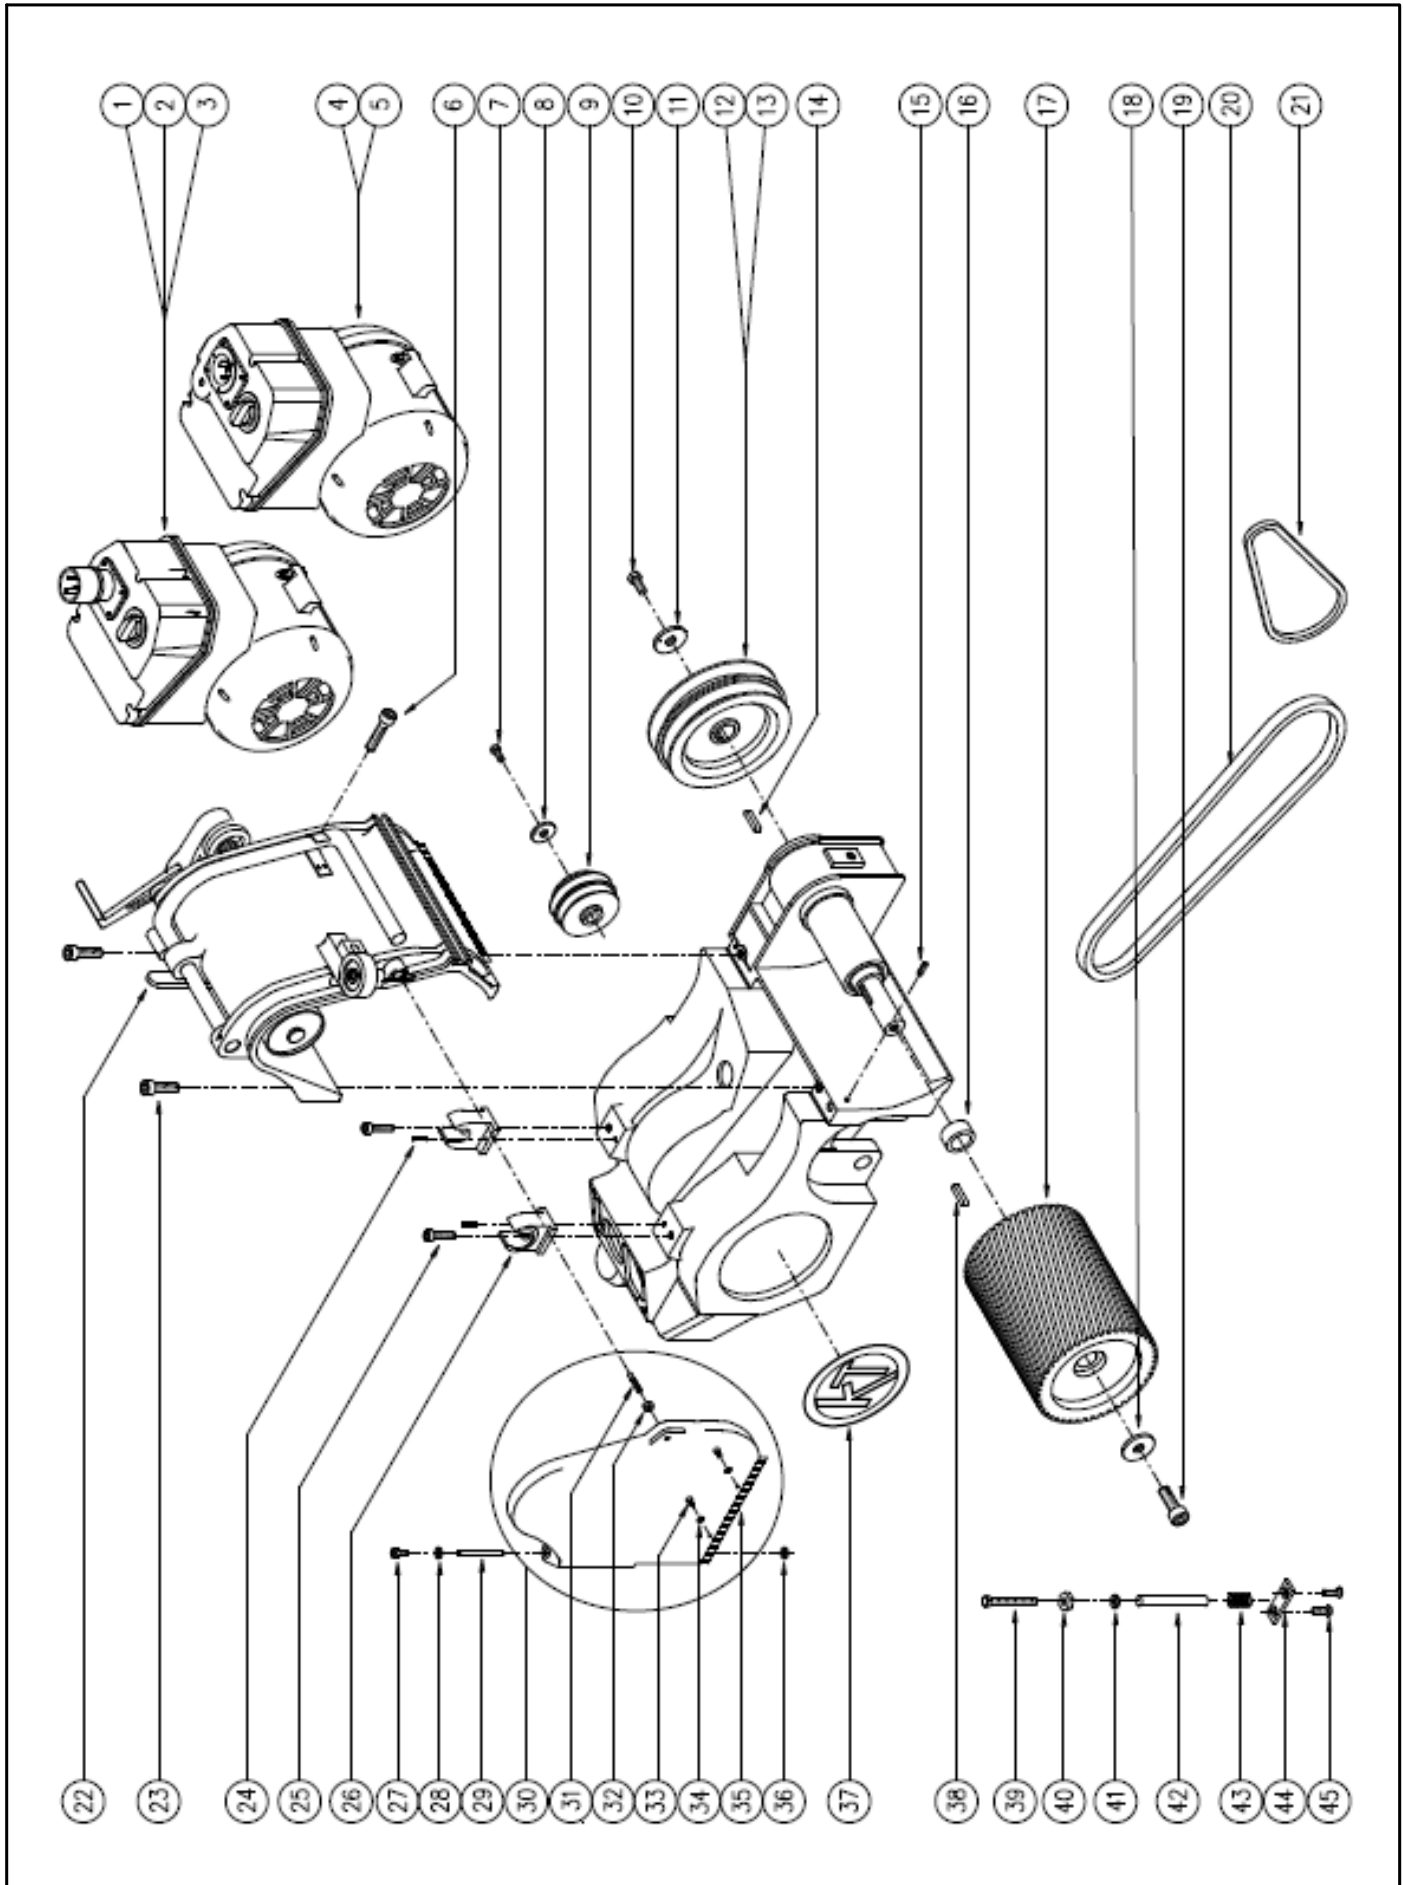

## SPARE PARTS PAGE 1 of 15

<b>ITEM</b>	<b>PART NUMBER</b>	<b>DESCRIPTION</b>	<b>Q.TY</b>
1	ASO539050	HOSE CLAMP 1.5"+HANDWHEEL	1
2	ASK2099940199	COMPLETE HANDLE ASSEMBLY	1
3	ASK2099940253BKT	DRUM PRESSURE ADJUSTMENT ASSEMBLY	1
4	ASK6900030006	TROLLEY PLATE	1
5	ASK5801930008	NUT M8 (UNI 5588)	1
6	ASO948425	FLANGED BUSHING-2992 JF14X10	1
7	ASK2099940103BKT	COMPLETE CASTER RAL 9006	1
8	ASK2900030026	LOWER ROD	1
9	ASK5800730805	SCREW M8x35 HEX.HEAD (UNI 5739) GALV.	4
10	ASK5802230004	WASHER ø8.4x16x1.6 (UNI 6592) GALVANIZ.	4
11	ASK2600030018	HANDWHEEL MRX63 B-M8	1
12	ASK5802230004	WASHER ø8.4x16x1.6 (UNI 6592) GALVANIZ.	1
13	ASK2000040076BKT	S.PIPE TEXTURED CONNECTION RAL 9006	1
14	ASK5800730811	SCREW M8x75 HEXAG.HEAD (UNI 5739) GALV.	1
15	ASK2099940105BKT	MACHINE BED+DRUM BUSHING-RAL 9006	1
16	ASK5801531005	GRUB SCREW M10x12 HE.SO.C.P.(UNI 5927)	1

<b>ITEM</b>	<b>PART NUMBER</b>	<b>DESCRIPTION</b>	<b>Q.TY</b>
1	ASK2099940103BKT	COMPLETE CASTER RAL 9006	1
2	ASK5804032105	BEARING 6202 2RS TE	1
3	ASK5800731202	SCREW M12x80 HEXA.HEAD (UNI 57399 GAL.	1
4	ASK5802230006	WASHER ø13x24 (UNI 65929 GALVANIZED	2
5	ASK2000030081	SPACER	2
6	ASO117060	PREASSEMBLED MACHINED WHEEL 75MM	1
7	ASK5803030003	SNAP RING 15 E	1
8	ASK2000040009	CASTER SPACER	1
9	ASK5804032105	BEARING 6202 2RS TE	1
10	ASK2099940107BKT	BRACKET+CASTER PIN RAL 9006	1
11	ASK5801936002	NUT SELF-LOCKING M12	1
12	ASK2099940253BKT	DRUM PRESSURE ADJUSTMENT ASSEMBLY	1
13	ASK5800330404	SCREW M4x16 HE.SO.HE.C.(UNI 5931) GAL.	2
14	ASK2900040022BKT	DRUM PR.ADJ.SUPPORT RAL 9006 HOLE 12	1
15	ASK5801530006	GRUB SCREW M5x25 CUP POINT ALL.SOCK	1
16	ASK5801937003	NUT M12 DOMED (UNI 5721)	1
17	ASK5100040012	SILK SCR.PRINTED HANDWHEEL M12	1
18	ASK5802230006	WASHER ø13x24 (UNI 6592) GALVANIZED	1
19	ASK5802230001	WASHER ø4 GALVANIZED	2
20	ASK2000030109	THREADED STUD M12 DRUM PRESS.ADJ.	1
21	ASO940070	SPRING SS1774 2x18x75	1