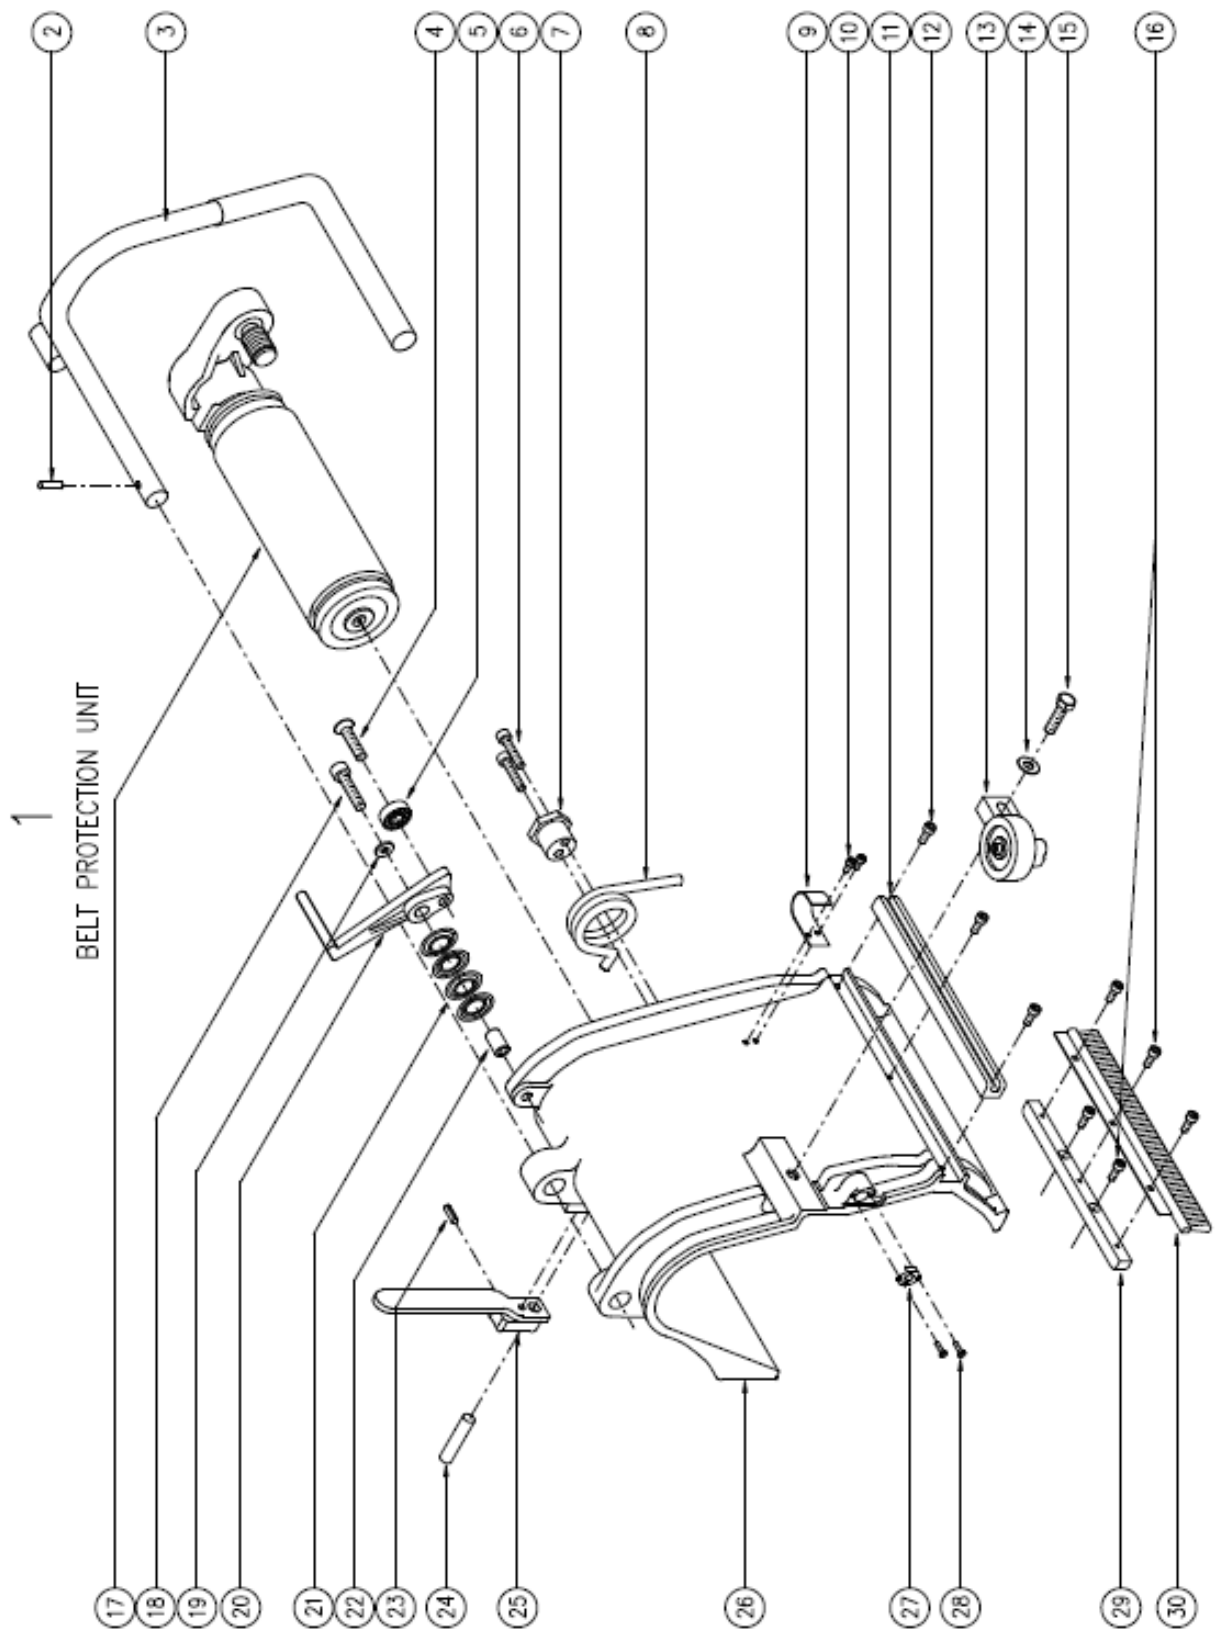

Bona®

Belt UX
P/N: AMK175000

KT-BONA

Page 7/15

Januar 2021

SPARE PARTS PAGE 7 of 15

ITEM	PART NUMBER	DESCRIPTION	Q.TY
1	ASK2099940071BKT	ABRAS.BELT COMPL.GUARD ASS'Y RAL 9006	1
2	ASK5803733018	SPRING PIN ø4x20	1
3	ASK2099940035GON	BLACK RUBBERIZED HANDLING FRAME	1
4	ASK5800630805	SCREW M8x25 HEX.S.COUNT.H.(UNI 5933)	1
5	ASK5804032102	BEARING 609 2RS TE	1
6	ASK5800330607	SCREW M6x30 (UNI 5931) GALVANIZED	2
7	ASK2000040014	SPRING CAM	1
8	ASK2000030026	TENSIONER BIG SPRING	1
9	ASK5100031043	FRAME LOCK SPRING	1
10	ASK5800330401	SCREW M4x6 HEX.SO.H.C.(UNI 5931) GALV.	2
11	ASK2000040069	RUBBER BUMPER	1
12	ASK5800330502	SCREW M5x12 (UNI 5931) GALVANIZED	3
13	ASK2099940030BKT	COMPLETE WALL EDGE RAL 9006	1
14	ASK5802230004	WASHER ø8.4x16x1.6 (UNI 6592) GALVANIZ.	1
15	ASK5800730803	SCREW M8x25 (UNI 5739) GALVANIZED	1
16	ASK5800330501	SCREW M5x10 (UNI 5931) GALVANIZED	3
17	ASK2099940100BKT	TENSIONER 3 RAL 9006	1
18	ASK5800330805	SCREW M8x35 (UNI 5931) GALVANIZED	1
19	ASK5802230004	WASHER ø8.4x16x1.6 (UNI 6592) GALVANIZ.	1
20	ASK5100040900GO	TENSIONER LOWERING LEVER	1
21	ASK5100031074	DISC SPRING WASHER (DIN 2093) ø12.2x23x1	4
22	ASK1900040031	SPACER	1
23	ASK5801530002	GRUB SCREW M6x8 (UNI 59230)	1
24	ASK5803731001	CYLINDRIC.HARD.THREAD.PIN M6 ø10x45	1
25	ASK2099940075GO	BELT RUBBERIZ.TIGHTEN.LEVER ASS'Y	1
26	ASK2000040002BKT	SANDING BELT MACHINED GUARD RAL 9006	1
27	ASK5100031048	FAST LOCK C11	1
28	ASK5800230301	SCREW M3x6 CROSS REC.PAN H.(UNI 7687)	2
29	ASK2000030114	FRONT BRISTLE STRIP ALUM.SUPPORT	1
30	ASK2000030111	BELT GUARD BRISTLE STRIP L=230mm	1