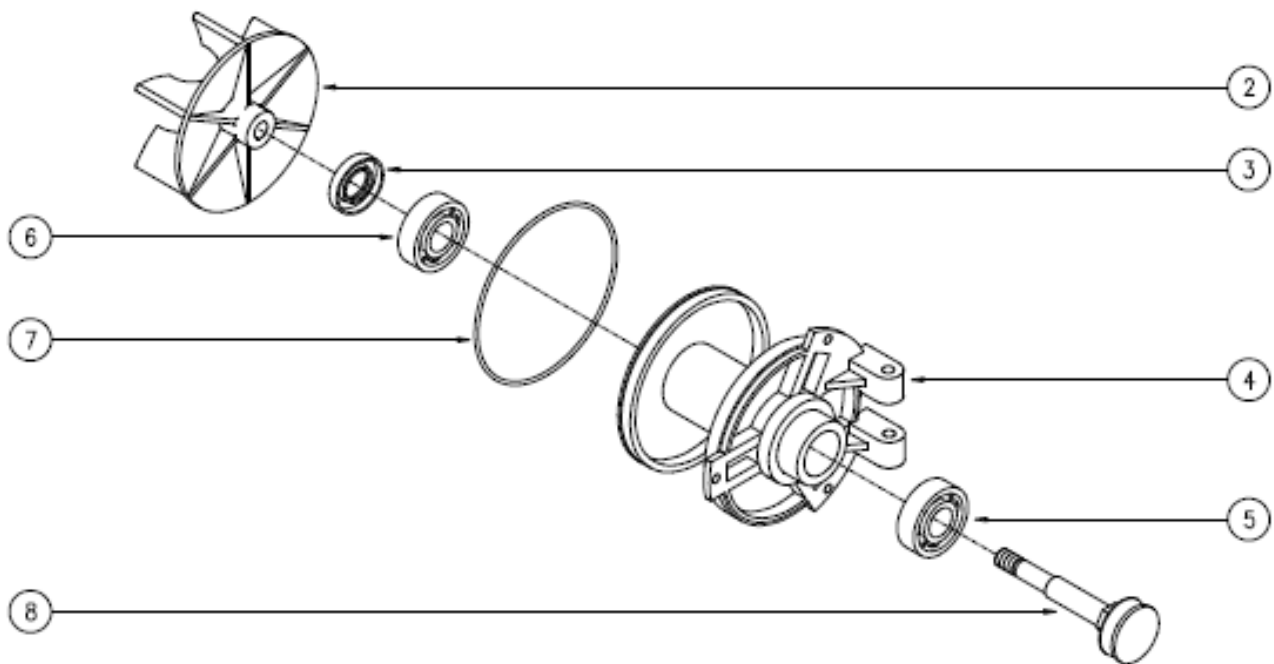

1

SUCTION GROUP