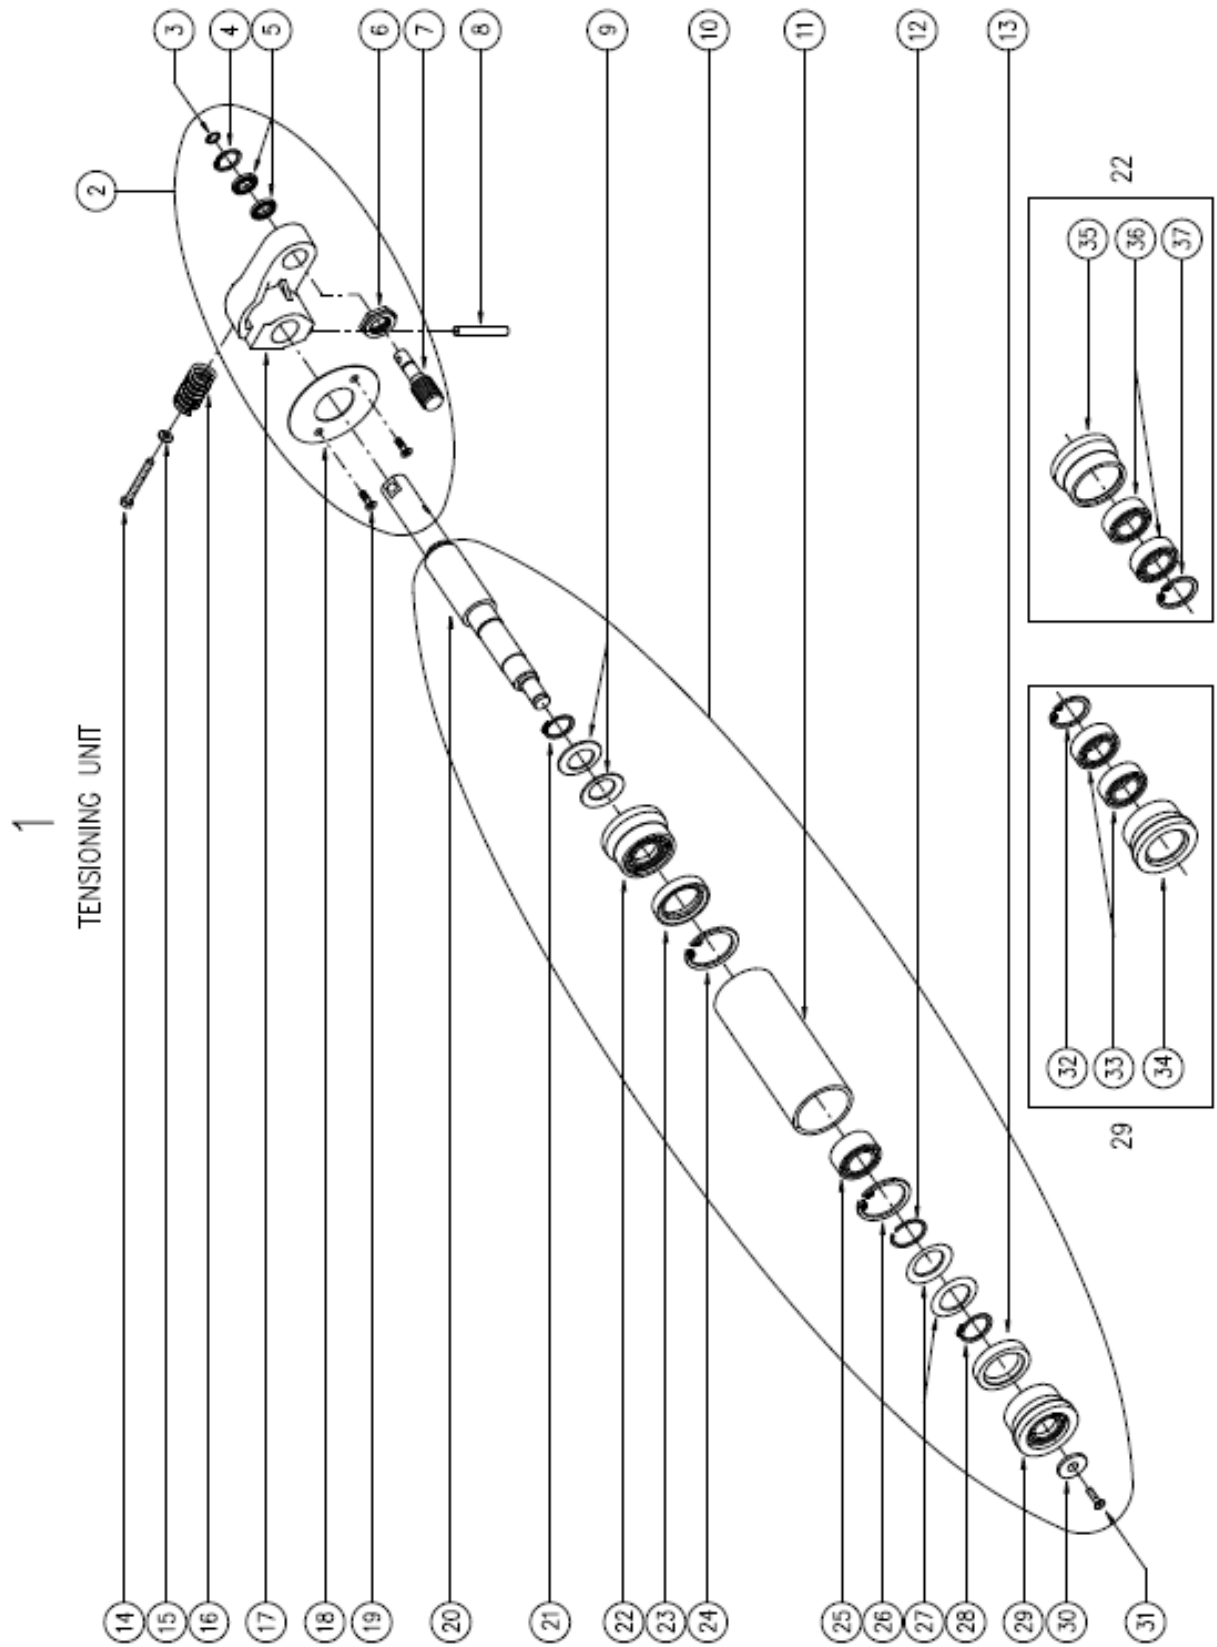

Page 7/15

Januar 2021

**SPARE PARTS PAGE 7 of 15**

<b>ITEM</b>	<b>PART NUMBER</b>	<b>DESCRIPTION</b>	<b>Q.TY</b>
1	ASK2099940071BKT	ABRAS.BELT COMPL.GUARD ASS'Y RAL 9006	1
2	ASK5803733018	SPRING PIN ø4x20	1
3	ASK2099940035GON	BLACK RUBBERIZED HANDLING FRAME	1
4	ASK5800630805	SCREW M8x25 HEX.S.COUNT.H.(UNI 5933)	1
5	ASK5804032102	BEARING 609 2RS TE	1
6	ASK5800330607	SCREW M6x30 (UNI 5931) GALVANIZED	2
7	ASK2000040014	SPRING CAM	1
8	ASK2000030026	TENSIONER BIG SPRING	1
9	ASK5100031043	FRAME LOCK SPRING	1
10	ASK5800330401	SCREW M4x6 HEX.SO.H.C.(UNI 5931) GALV.	2
11	ASK2000040069	RUBBER BUMPER	1
12	ASK5800330502	SCREW M5x12 (UNI 5931) GALVANIZED	3
13	ASK2099940030BKT	COMPLETE WALL EDGE RAL 9006	1
14	ASK5802230004	WASHER ø8.4x16x1.6 (UNI 6592) GALVANIZ.	1
15	ASK5800730803	SCREW M8x25 (UNI 5739) GALVANIZED	1
16	ASK5800330501	SCREW M5x10 (UNI 5931) GALVANIZED	3
17	ASK2099940100BKT	TENSIONER 3 RAL 9006	1
18	ASK5800330805	SCREW M8x35 (UNI 5931) GALVANIZED	1
19	ASK5802230004	WASHER ø8.4x16x1.6 (UNI 6592) GALVANIZ.	1
20	ASK5100040900GO	TENSIONER LOWERING LEVER	1
21	ASK5100031074	DISC SPRING WASHER (DIN 2093) ø12.2x23x1	4
22	ASK1900040031	SPACER	1
23	ASK5801530002	GRUB SCREW M6x8 (UNI 59230)	1
24	ASK5803731001	CYLINDRIC.HARD.THREAD.PIN M6 ø10x45	1
25	ASK2099940075GO	BELT RUBBERIZ.TIGHTEN.LEVER ASS'Y	1
26	ASK2000040002BKT	SANDING BELT MACHINED GUARD RAL 9006	1
27	ASK5100031048	FAST LOCK C11	1
28	ASK5800230301	SCREW M3x6 CROSS REC.PAN H.(UNI 7687)	2
29	ASK2000030114	FRONT BRISTLE STRIP ALUM.SUPPORT	1
30	ASK2000030111	BELT GUARD BRISTLE STRIP L=230mm	1