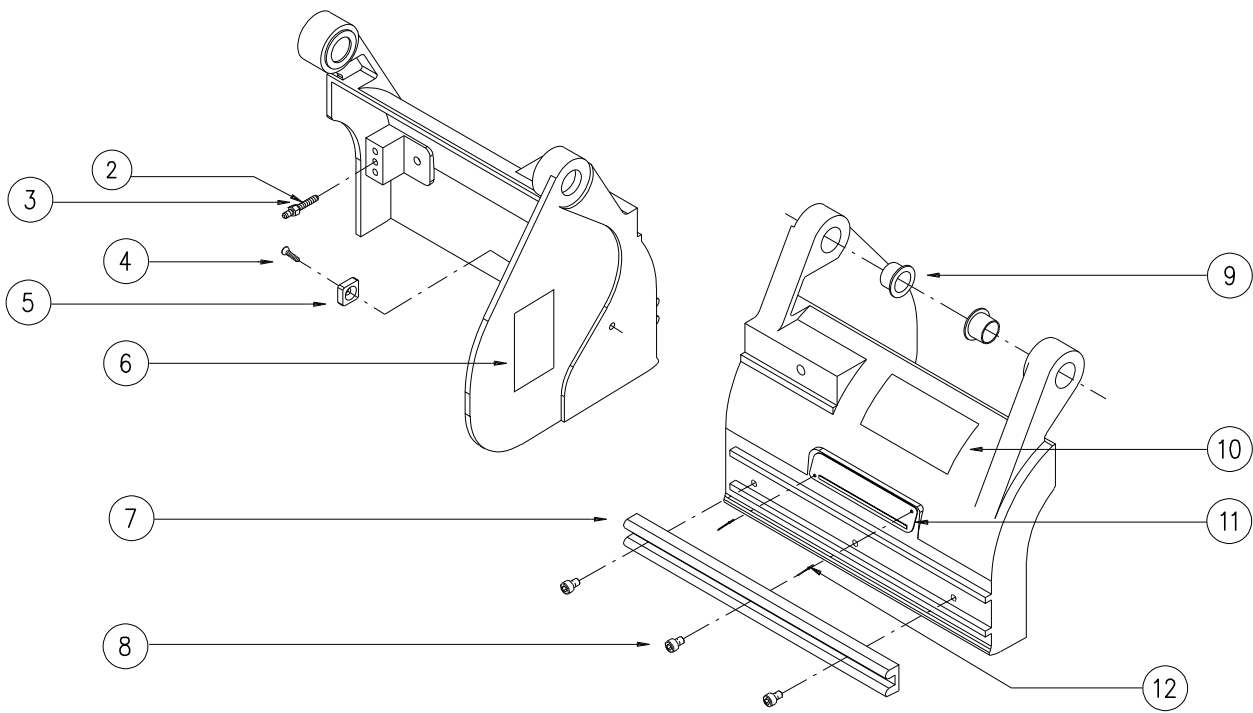

1

13

Bona®

SCORPION

KT-BONA

PAGE 5/8

May 2023