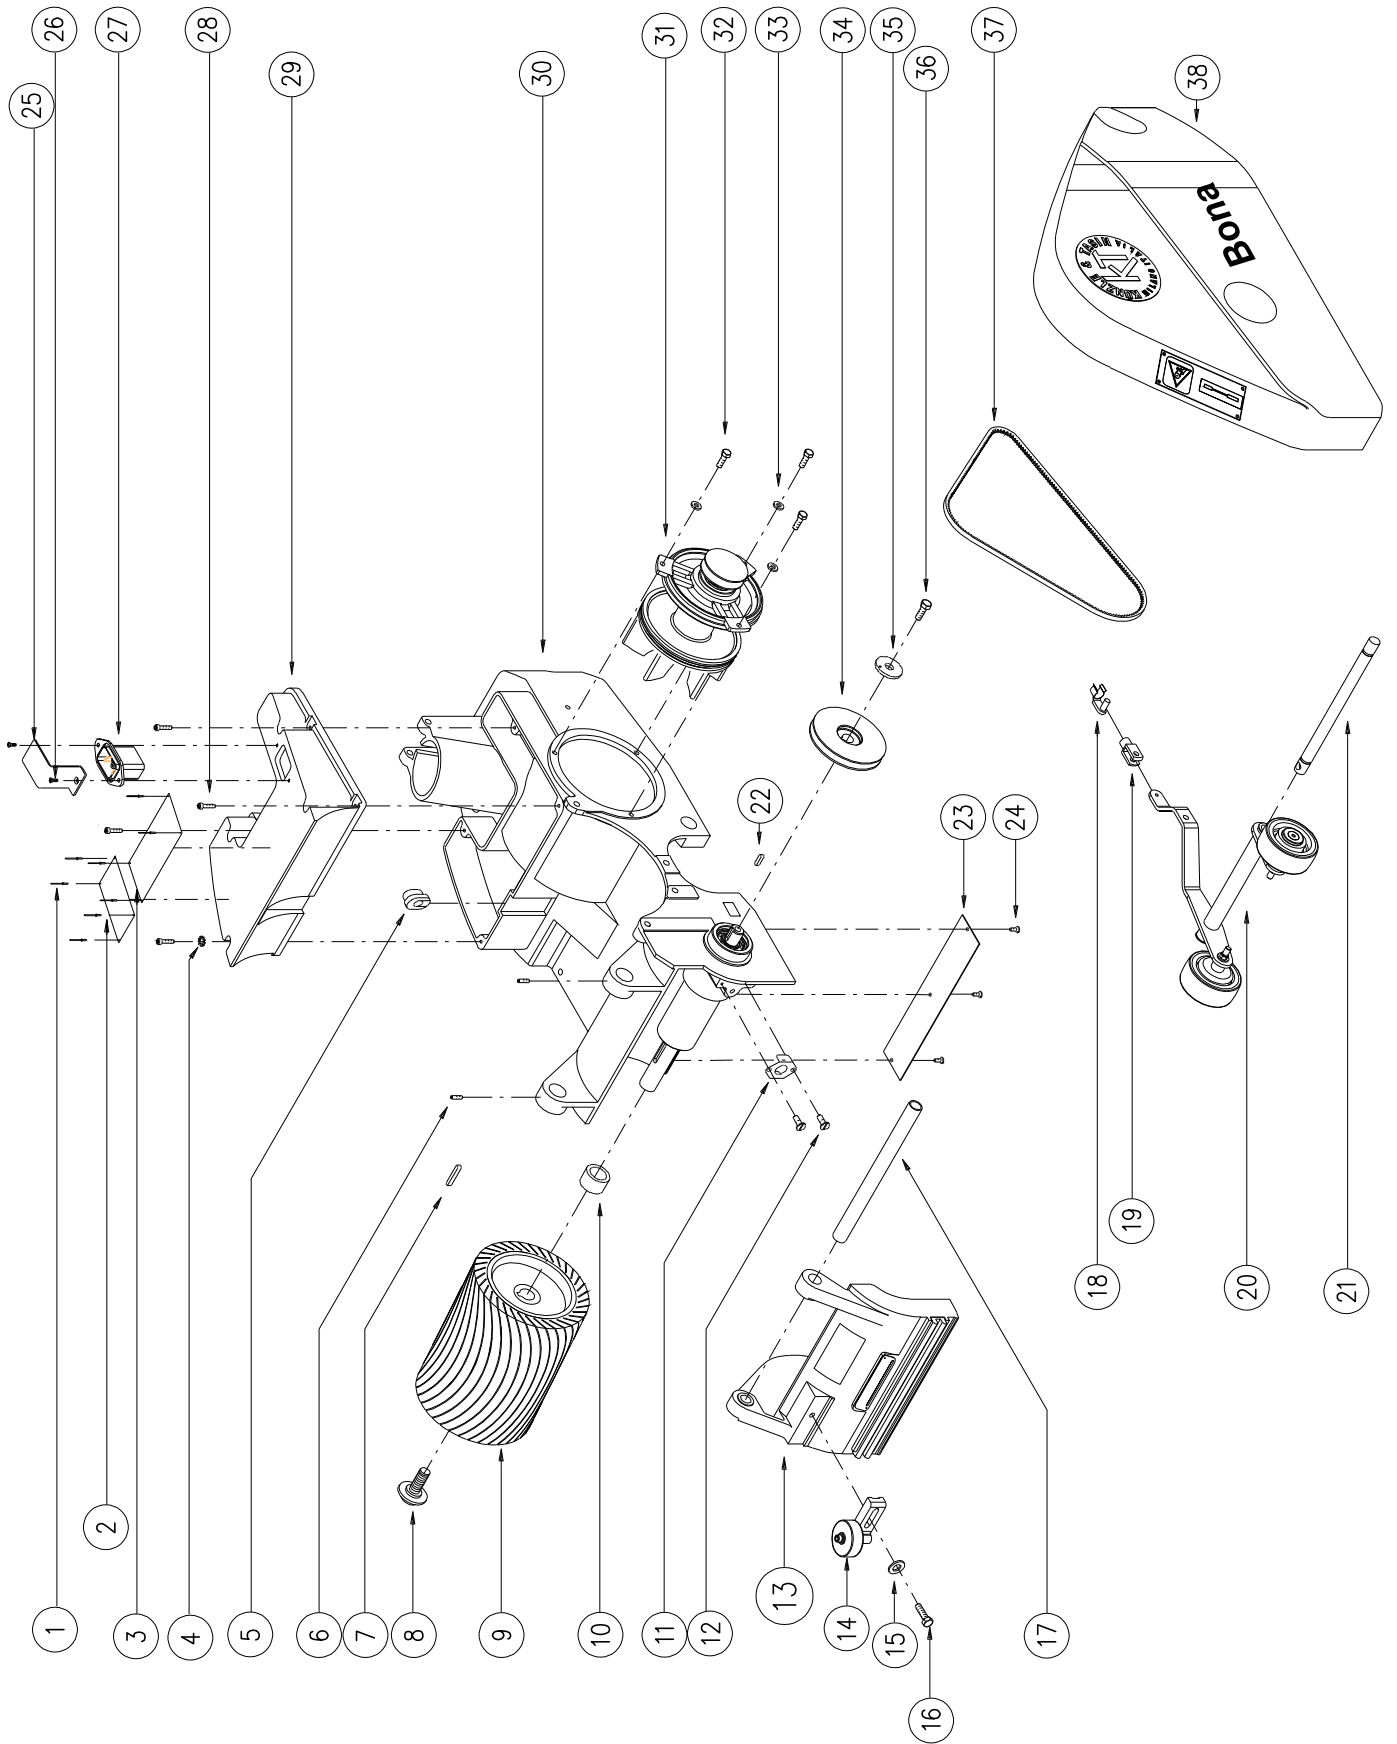

Bona[®]

SCORPION

230V/50Hz

KT-BONA

PAGE 3/8

May 2023

SPARE PARTS PAGE 3 of 8

ITEM	PART NUMBER	DESCRIPTION	QTY
1	ASK5100030620	ALUMINIUM BLIND RIVET 2.4x6	8
2	ASK5100031140	EXPANSION DRUM WARNING LABEL	1
3	ASK5100031336	NEUTRAL MOTOR DATA PLATE-S/T/A/C	1
4	ASK5802232001	INT.SERR.LOCK WASHER M4 4.3 6798J	1
5	ASK2900030056	CABLE LOCK SR7 K-2	1
6	ASK5801531004	CONE P.GRUB SCREW M6x10 HE.SOCK.END	2
7	ASK5802630008	KEY 6x6x32 UNI 6604	1
8	ASK0199940085	DRUM LOCKING SCREW	1
9	ASK2999940042	COMPLETE DRUM-"SMILE" CUT-SCORPION	1
10	ASK2800030007	SPACER	1
11	ASK5100031048	FAST LOCK C11	1
12	ASK5800230301	SCREW M3x6 CROSS REC.PAN H.UNI7687	2
13	ASK2999940049BKT	DRUM GUARD+BUSHING ASSEMBLY RAL9006	1
14	ASK2099940030BKT	COMPLETE WALL EDGE RAL9006	1
15	ASK5802230004	WASHER 8.4x16X1.6 UNI6592 GALVANIZ.	1
16	ASK5800730803	SCREW M8x25 UNI5739 GALVANIZED	1
17	ASK2900030032	SCORPION DRUM GUARD PIN	1
18	ASK5100031049	PIN 8x16 STANDARD 01	1
19	ASK5100031050	FORK 8x16 SXN02	1
20	ASK2999940026	COMPL.WHEEL SUPPORT ASS'Y S/QX45	1
21	ASK2900040028	WHEEL SUPPORT SHAFT SCORPION	1
22	ASK5802630011	PARALLEL KEY 5x5x14 UNI6604	1
23	ASK2900030037	SCORPION SUCTION METAL SHEET	1
24	ASK5800530401	SCREW M4x10 CRFH UNI7688 DIN965 GAL	3
25	ASK2900030188	NEW IEC APPL.INLET SAFETY PLATE	1
26	ASK5800530301	SCREW M3X10 CR.REC.FL.H-UNI7688-G.	2
27	ASK4800030009	IEC PANEL MOUNT APPLIANCE INLET 16A	1
28	ASK5800330404	SCREW M4x16 HE.SO.HE.C.UNI5931 GAL.	4
29	ASK2900040104BKT	EL.COMPON.GUARD W/IEC-TEXT.R9006-S	1
30	ASK2999940001BKT	MACH.BED+DRUM BUSHING ASS'Y RAL9006	1
31	ASK2999940006	SUCTION ASSEMBLY-SCORPION	1
32	ASK5800730601	SCREW UNI5739 M6x16 GALVANIZED	3
33	ASK5802230003	WASHER 6.4X12.5 UNI6592 GALVANIZED	3
34	ASK2900040025	DRUM PULLEY D108-SCORPION 50HZ	1
35	ASK0700040910	PULLEY LOCK.WASHER-D35X8.5X4 GALVAN	1
36	ASK5800730802	SCREW M8x20 UNI5739 GALVANIZED	1
37	ASK2900030048	DRIVE BELT OPTI XPZ925 SCORPION	1
38	ASK2999940003BKT	DRIVE BELT GUARD-R9006 FOR REPL.-S	1