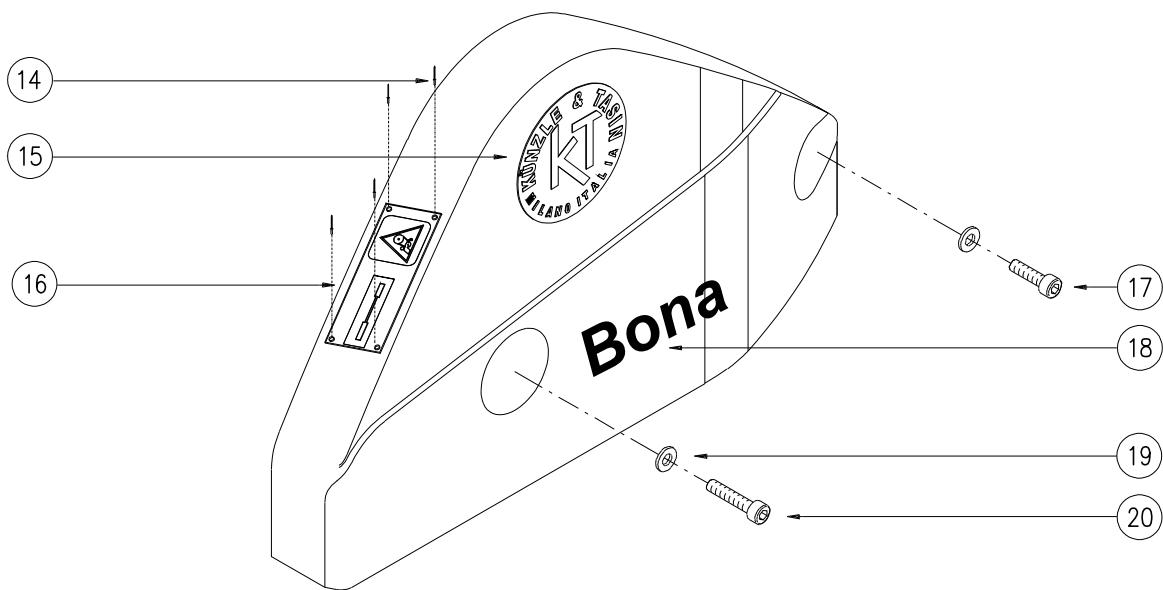

Bona®

SCORPION

KT-BONA

PAGE 5/8

May 2023