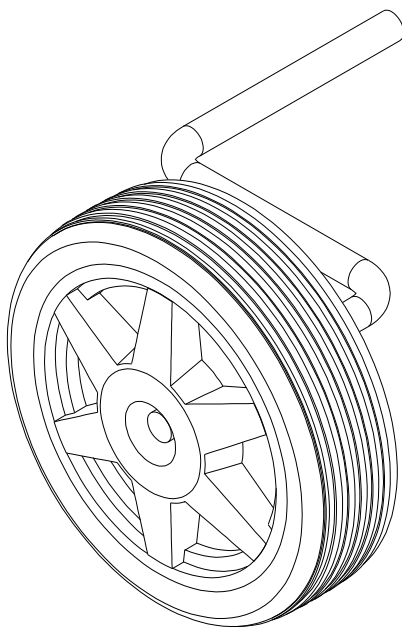

SPARE PARTS PAGE 6 of 8

ITEM	PART NUMBER	DESCRIPTION	QTY
1	ASK2999940006	SUCTION ASSEMBLY-SCORPION	1
2	ASK1900040016	SAND.MACHINE MACHINED SUCTION FAN	1
3	ASK5804032005	BEARING 6201-2RS1	1
4	ASK5803430003	ROTARY SHAFT SEAL A22357	1
5	ASK2900040005	SUCTION BUSH	1
6	ASK5804032006	BEARING 6202-2RS1	1
7	ASK2900040023	SCORPION SUCTION SHAFT	1
8	ASK2999940008BKT	DRUM PRESS.ADJUST.ASSEMBLY RAL9006	1
9	ASK5801933006	NUT M6 HIGH8 SELF-LOCK.GALV.UNI7473	1
10	ASK5100030247	WASHER OUT.D20 HOLE6.5 TH.3 GALVAN.	1
11	ASK5801531011	CONE POINT GRUB SCREW M5X16 UNI5927	1
12	ASK2900030035	PAD PRINTED HANDWHEEL VTR40FPM6	1
13	ASK2900040021BKT	DRUM PRESS.ADJ.DEV.SUPPORT RAL9006	1
14	ASK2900030059	RING NUT	1
15	ASK2900030034	SCORPION DRUM PRESSURE SPRING	1
16	ASK5800530608	SCREW M6x80 CR.REC.F.H.UNI7688 GAL.	1
17	ASK2999940026	COMPL.WHEEL SUPPORT ASS'Y S	1
18	ASK5800630810	SCREW M8X80 HEX.SO.CO.HE.UNI5933 G.	2
19	ASK2900030042	SCORPION WHEEL NDK 080	2
20	ASK2900030044	BUSH IGLIDUR	2
21	ASK2900030017	SCORPION WHEEL SUPPORT	1
22	ASK5802230004	WASHER 8.4x16X1.6 UNI6592 GALVANIZ.	2
23	ASK5801933008	NUT M8 HEX.SELF-LOCK.GALVAN.DIN982	2
24	ASK2900030090	SPACER	2
25	ASK2900030091	WASHER	2

1

2

3

4

5

SPARE PARTS PAGE 7 of 8

ITEM	PART NUMBER	DESCRIPTION	QTY
1	ASK2900030115	STRAI.SCHUK. SOC./ PLUG EXTE. LEAD 7M	1
2	ASK2900030142	N.3 PAPER DUST BAG PACK SCORPION	1
3	ASK6999940008	COMPL.PAPER BAG HOLDER-SCORP	1
4	ASO991000	BIG DUST BAG WITHOUT ZIP-EU	1
5	ASK2999940009	TOOL BAG-SCORPION EXP./EF	1
6	ASK5100030144	PVC SMALL BAG	1
7	ASK5100031021	SPANNER 10/13 GALVANIZED	1
8	ASK5100030145	DOUBLE ENDED SCREWDRIVER	1
9	ASK5100031085	ALLEN KEY N.6 GALVANIZED	1
10	ASK0200030299	ALLEN KEY N.5 GALVANIZED	1
11	ASK5100031036	ALLEN KEY N.3 GALVANIZED	1

EXTRA ITEM

3

EXTRA ITEM

SPARE PARTS PAGE 8 of 8

ITEM	PART NUMBER	DESCRIPTION	QTY
1	ASK2999940047B	DISTRESS.DRUM-METAL TH.0.25 16R-S	1
2	ASK2999940046B	DISTRESSING DRUM-TYNEX GR.80-S	1
3	ASK2999940024	TROLLEY ASSEMBLY-SCORPION	1