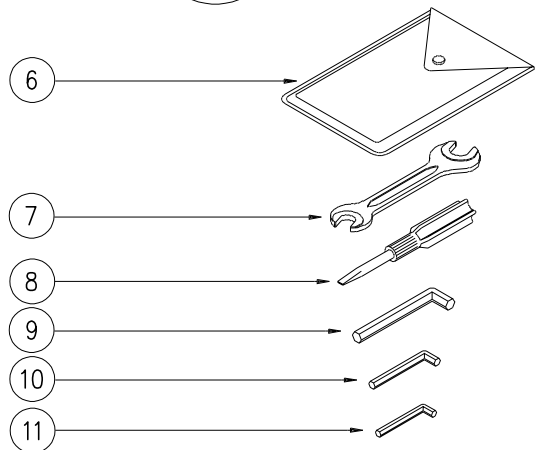

SPARE PARTS PAGE 6 of 8

ITEM	PART NUMBER	DESCRIPTION	QTY
1	ASK2999940006	SUCTION ASSEMBLY-SCORPION	1
2	ASK1900040016	SAND.MACHINE MACHINED SUCTION FAN	1
3	ASK5804032005	BEARING 6201-2RS1	1
4	ASK5803430003	ROTARY SHAFT SEAL A22357	1
5	ASK2900040005	SUCTION BUSH	1
6	ASK5804032006	BEARING 6202-2RS1	1
7	ASK2900040023	SCORPION SUCTION SHAFT	1
8	ASK2999940008BKT	DRUM PRESS.ADJUST.ASSEMBLY RAL9006	1
9	ASK5801933006	NUT M6 HIGH8 SELF-LOCK.GALV.UNI7473	1
10	ASK5100030247	WASHER OUT.D20 HOLE6.5 TH.3 GALVAN.	1
11	ASK5801531011	CONE POINT GRUB SCREW M5X16 UNI5927	1
12	ASK2900030035	PAD PRINTED HANDWHEEL VTR40FPM6	1
13	ASK2900040021BKT	DRUM PRESS.ADJ.DEV.SUPPORT RAL9006	1
14	ASK2900030059	RING NUT	1
15	ASK2900030034	SCORPION DRUM PRESSURE SPRING	1
16	ASK5800530608	SCREW M6x80 CR.REC.F.H.UNI7688 GAL.	1
17	ASK2999940026	COMPL.WHEEL SUPPORT ASS'Y S	1
18	ASK5800630810	SCREW M8X80 HEX.SO.CO.HE.UNI5933 G.	2
19	ASK2900030042	SCORPION WHEEL NDK 080	2
20	ASK2900030044	BUSH IGLIDUR	2
21	ASK2900030017	SCORPION WHEEL SUPPORT	1
22	ASK5802230004	WASHER 8.4x16X1.6 UNI6592 GALVANIZ.	2
23	ASK5801933008	NUT M8 HEX.SELF-LOCK.GALVAN.DIN982	2
24	ASK2900030090	SPACER	2
25	ASK2900030091	WASHER	2

1

2

3

4

5

SPARE PARTS PAGE 7 of 8

ITEM	PART NUMBER	DESCRIPTION	QTY
1	ASK2900030115	STRAI.SCHUK. SOC./ PLUG EXTE. LEAD 7M	1
2	ASK2900030142	N.3 PAPER DUST BAG PACK SCORPION	1
3	ASK6999940008	COMPL.PAPER BAG HOLDER-SCORP	1
4	ASO991000	BIG DUST BAG WITHOUT ZIP-EU	1
5	ASK2999940009	TOOL BAG-SCORPION EXP./EF	1
6	ASK5100030144	PVC SMALL BAG	1
7	ASK5100031021	SPANNER 10/13 GALVANIZED	1
8	ASK5100030145	DOUBLE ENDED SCREWDRIVER	1
9	ASK5100031085	ALLEN KEY N.6 GALVANIZED	1
10	ASK0200030299	ALLEN KEY N.5 GALVANIZED	1
11	ASK5100031036	ALLEN KEY N.3 GALVANIZED	1