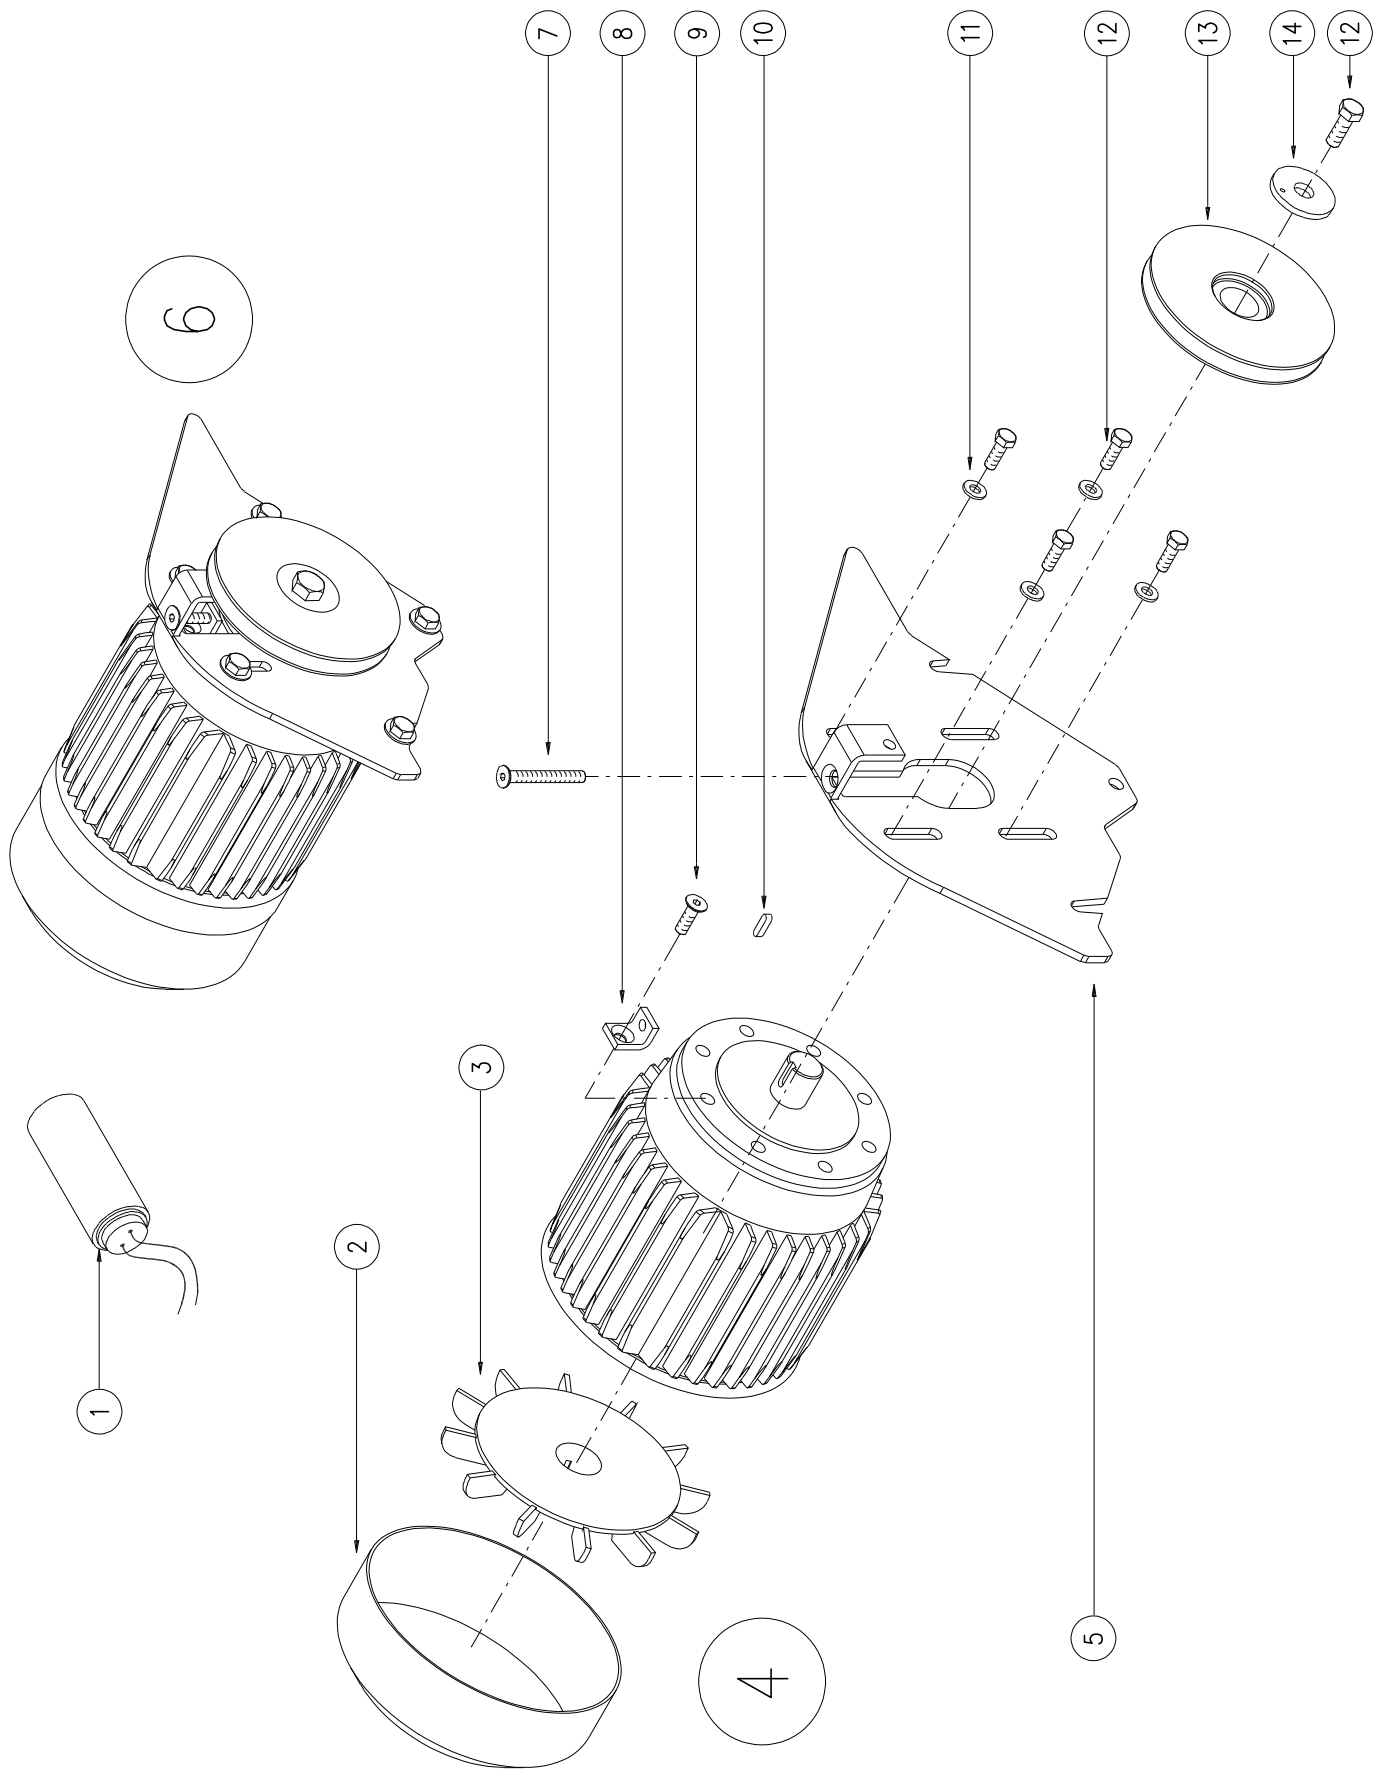

Bona[®]

SCORPION

230V/50Hz

KT-BONA

PAGE 3/8

May 2023

SPARE PARTS PAGE 3 of 8

ITEM	PART NUMBER	DESCRIPTION	QTY
1	ASK5100030620	ALUMINIUM BLIND RIVET 2.4x6	8
2	ASK5100031140	EXPANSION DRUM WARNING LABEL	1
3	ASK5100031336	NEUTRAL MOTOR DATA PLATE-S/T/A/C	1
4	ASK5802232001	INT.SERR.LOCK WASHER M4 4.3 6798J	1
5	ASK2900030056	CABLE LOCK SR7 K-2	1
6	ASK5801531004	CONE P.GRUB SCREW M6x10 HE.SOCK.END	2
7	ASK5802630008	KEY 6x6x32 UNI 6604	1
8	ASK0199940085	DRUM LOCKING SCREW	1
9	ASK2999940042	COMPLETE DRUM-"SMILE" CUT-SCORPION	1
10	ASK2800030007	SPACER	1
11	ASK5100031048	FAST LOCK C11	1
12	ASK5800230301	SCREW M3x6 CROSS REC.PAN H.UNI7687	2
13	ASK2999940049BKT	DRUM GUARD+BUSHING ASSEMBLY RAL9006	1
14	ASK2099940030BKT	COMPLETE WALL EDGE RAL9006	1
15	ASK5802230004	WASHER 8.4x16X1.6 UNI6592 GALVANIZ.	1
16	ASK5800730803	SCREW M8x25 UNI5739 GALVANIZED	1
17	ASK2900030032	SCORPION DRUM GUARD PIN	1
18	ASK5100031049	PIN 8x16 STANDARD 01	1
19	ASK5100031050	FORK 8x16 SXN02	1
20	ASK2999940026	COMPL.WHEEL SUPPORT ASS'Y S/QX45	1
21	ASK2900040028	WHEEL SUPPORT SHAFT SCORPION	1
22	ASK5802630011	PARALLEL KEY 5x5x14 UNI6604	1
23	ASK2900030037	SCORPION SUCTION METAL SHEET	1
24	ASK5800530401	SCREW M4x10 CRFH UNI7688 DIN965 GAL	3
25	ASK2900030188	NEW IEC APPL.INLET SAFETY PLATE	1
26	ASK5800530301	SCREW M3X10 CR.REC.FL.H-UNI7688-G.	2
27	ASK4800030009	IEC PANEL MOUNT APPLIANCE INLET 16A	1
28	ASK5800330404	SCREW M4x16 HE.SO.HE.C.UNI5931 GAL.	4
29	ASK2900040104BKT	EL.COMPON.GUARD W/IEC-TEXT.R9006-S	1
30	ASK2999940001BKT	MACH.BED+DRUM BUSHING ASS'Y RAL9006	1
31	ASK2999940006	SUCTION ASSEMBLY-SCORPION	1
32	ASK5800730601	SCREW UNI5739 M6x16 GALVANIZED	3
33	ASK5802230003	WASHER 6.4X12.5 UNI6592 GALVANIZED	3
34	ASK2900040025	DRUM PULLEY D108-SCORPION 50HZ	1
35	ASK0700040910	PULLEY LOCK.WASHER-D35X8.5X4 GALVAN	1
36	ASK5800730802	SCREW M8x20 UNI5739 GALVANIZED	1
37	ASK2900030048	DRIVE BELT OPTI XPZ925 SCORPION	1
38	ASK2999940003BKT	DRIVE BELT GUARD-R9006 FOR REPL.-S	1