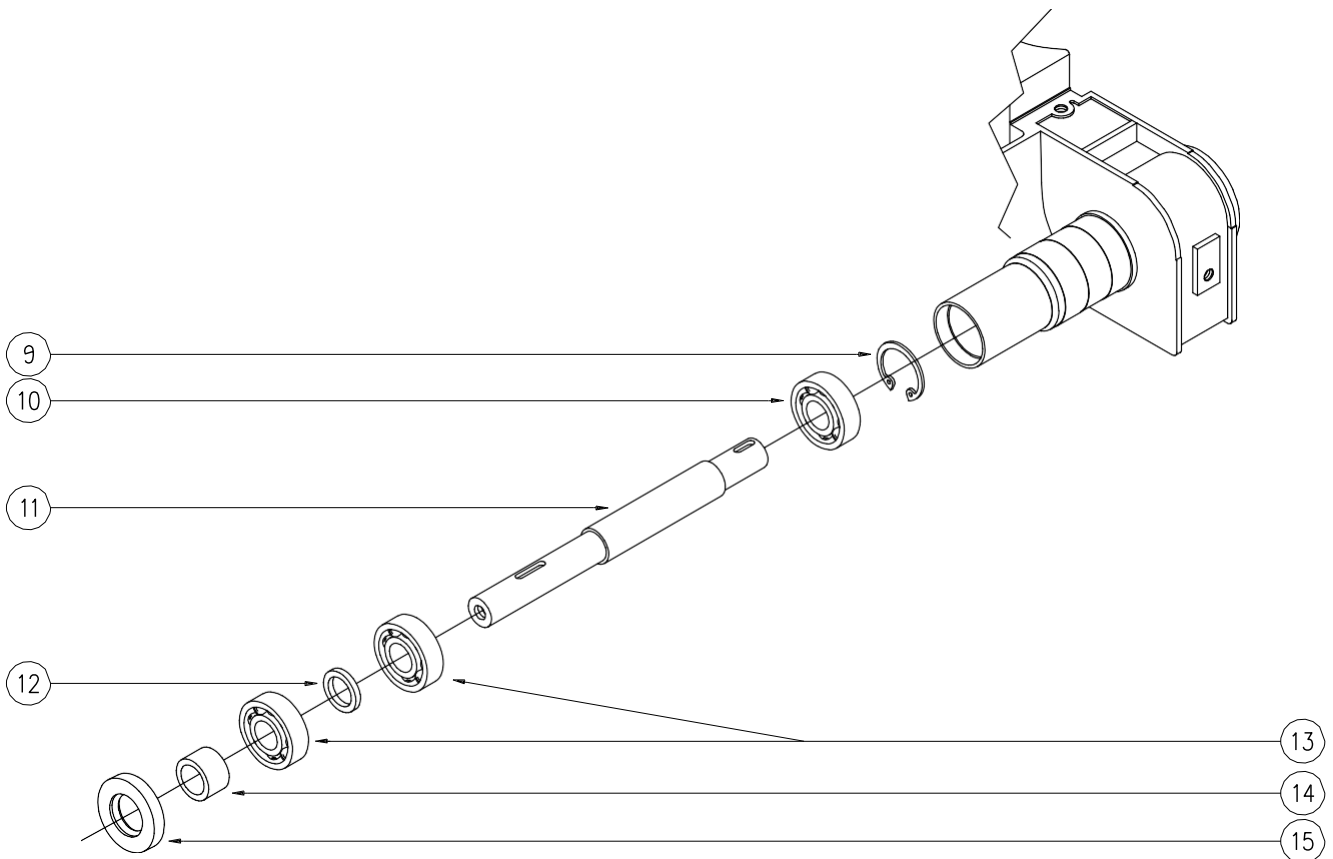

FIX SIDE WHEEL

SPARE PARTS PAGE 13 of 9

ITEM	PART NUMBER	DESCRIPTION	Q.TY
1	ASK2099940084L	FIXED PIN MACHINED SIDE WHEEL	1
2	ASK5800530601	SCREW M6x20 (UNI 7688)	3
3	ASK5804032105	BEARING 6202 2RS TE	2
4	ASK5100040266	SIDE WHEEL MACHINED RUBBER LP3	1
5	ASK2000040047	SIDE WHEEL FIXING PIN	1
6	ASK2000040048	SIDE WHEEL FLANGE	1
7	ASK5803030003	SNAP RING 15E	1
8	ASK2000040049	SIDE WHEEL MACHINED BODY	1
9	ASK5803031011	RING 52 I (UNI7437-75)	1
10	ASO916205	BALL BEARING 6205-2RSH	1
11	ASK0700040906	DRUM SHAFT	1
12	ASK5100040224	BEARING SPACER	1
13	ASK5804032013	RADIAL BALL BEARING 6005-2RS1	2
14	ASK0700040905	DRUM SHAFT SPACER	1
15	ASK5803430008	ROTARY SHAFT SEAL A355010	1