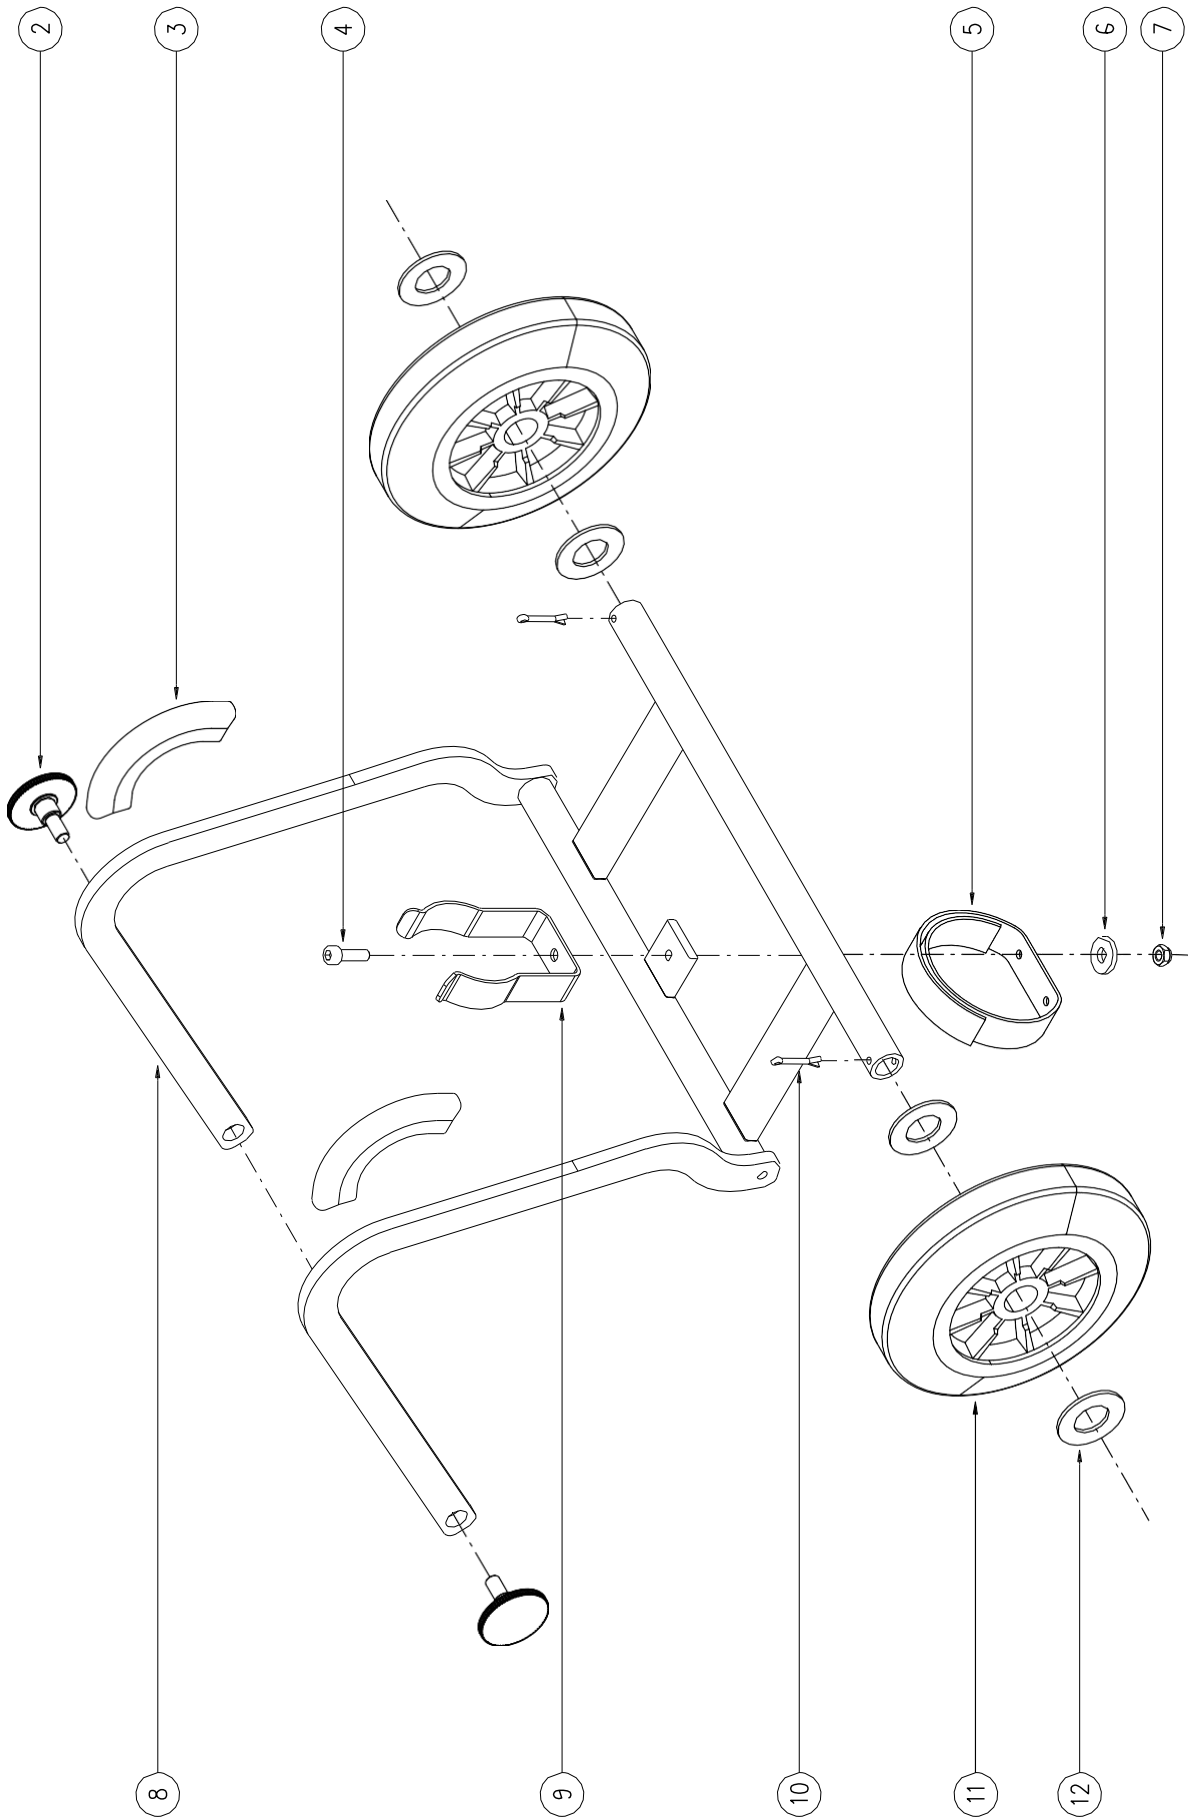

TROLLEY

Bona®

CAPRICORN

KT-BONA

PAGE 16/19

May 2023

SPARE PARTS PAGE 17 of 9

ITEM	PART NUMBER	DESCRIPTION	Q.TY
1	ASK6999940005	TROLLEY CAPRICORN/BELT HD/BELT UX	1
2	ASO995121	LOCKING HANDGRIP	2
3	ASO995125	POLYURETHANE FLOOR PROTECTION	2
4	ASK5800330605	SCREW M6x22 (UNI 5931)	1
5	ASO316020	VELCRO LOCK STRIP 400x20	1
6	ASK5100030244	WASHER ø8.5x20x3 GALVANIZED	1
7	ASK5801936001	NUT M6 LOW SELF LOCKING (DIN 985)	1
8	ASK6900030005	TROLLEY FRAME CAPRIC./BELT HD/BELT UX	1
9	ASK6900030007GO	TROLL.RUBB.SPRING CLIP CAPRIC./B.HD/B.UX	1
10	ASK5802830004	SPLIT PIN ø4 L.32 (UNI 1336)	2
11	ASO995123	WHEEL ø160mm FOR TROLLEY	2
12	ASK5802230010	SHIM RING ø21x37x3	2