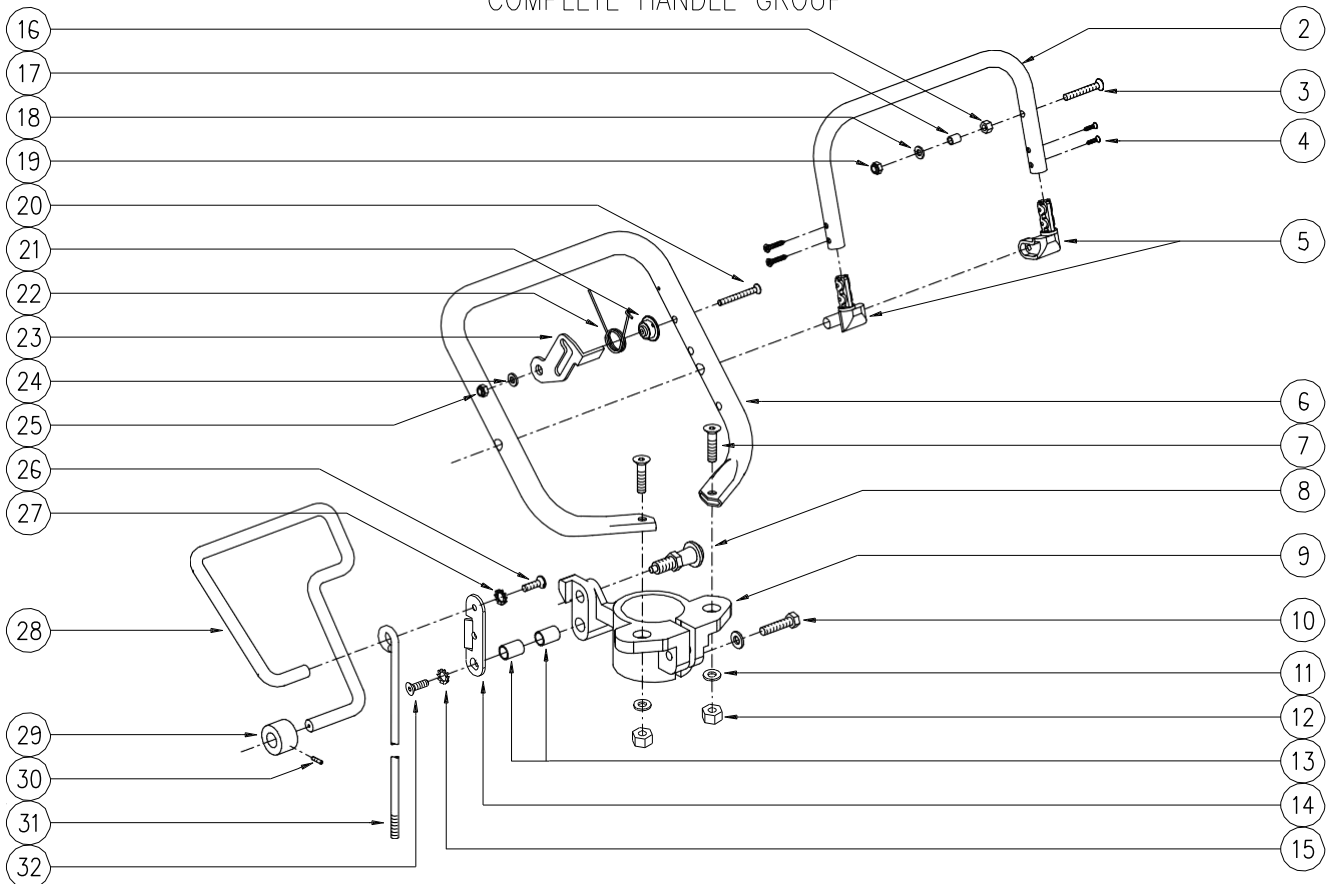

COMPLETE HANDLE GROUP