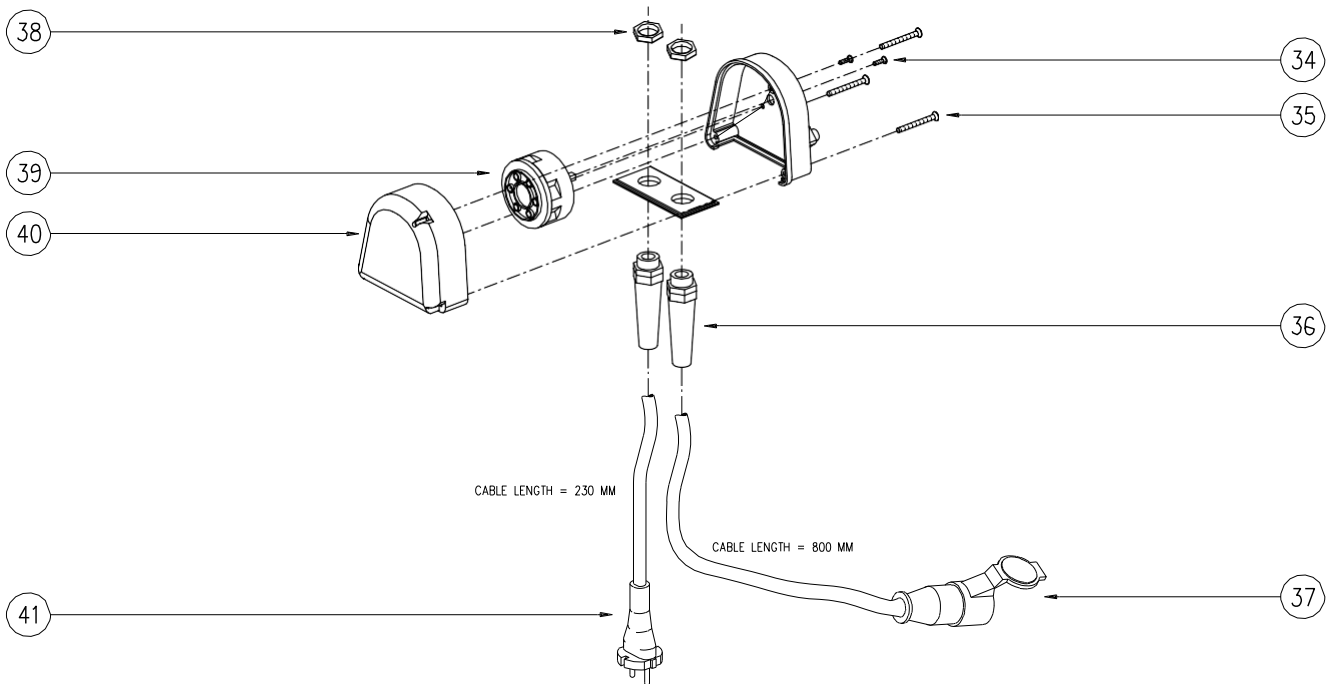

COMPLETE SWITCH GROUP