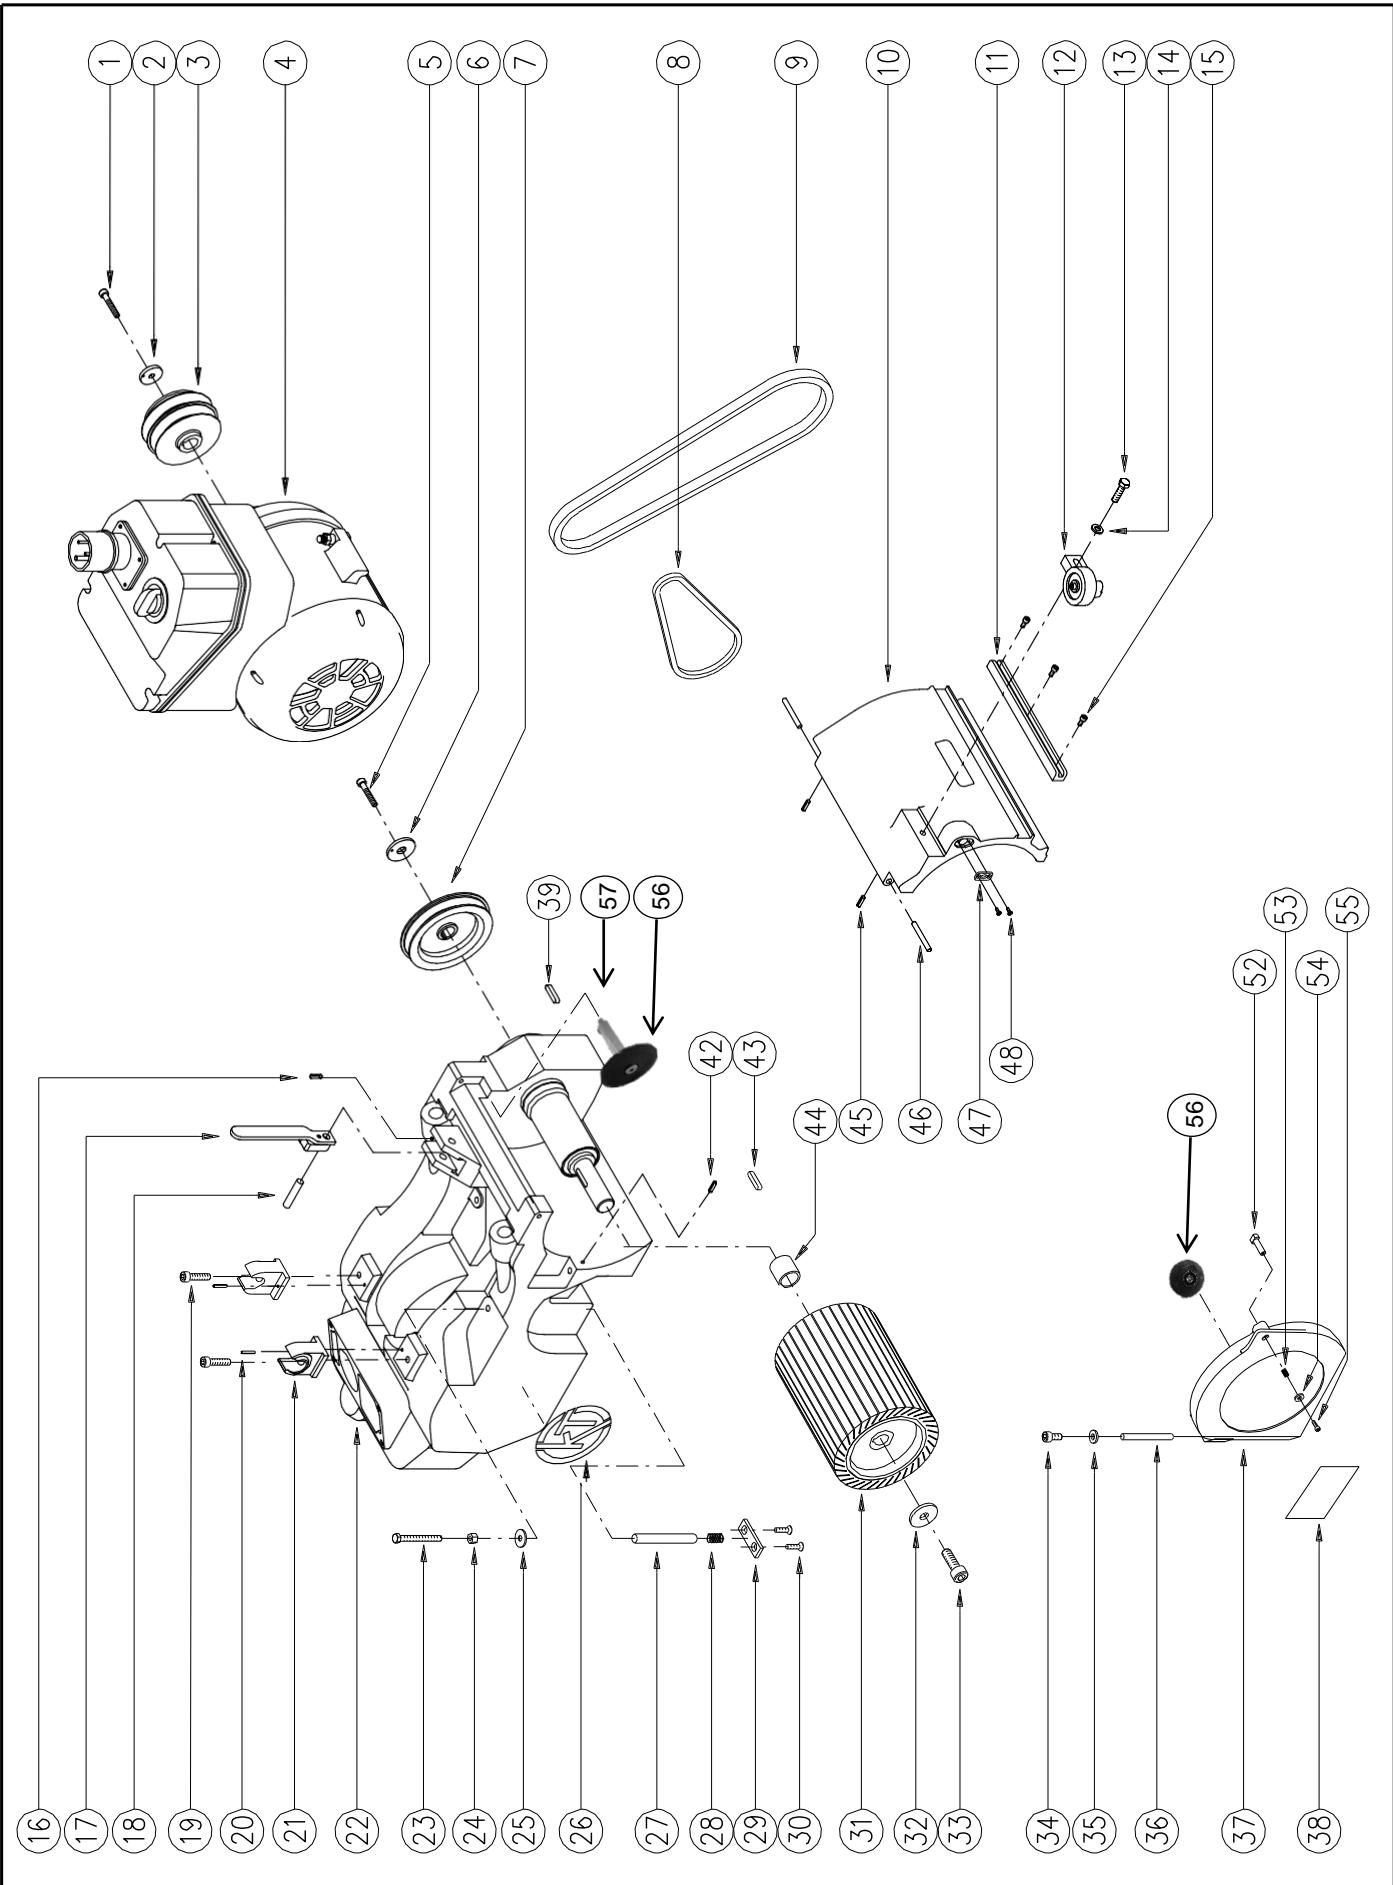

Bona®

CAPRICORN

KT-BONA

PAGE 7/19

May 2023

SPARE PARTS PAGE 7 of 9

ITEM	PART NUMBER	DESCRIPTION	Q.TY
1	ASK5800330802	SCREW M8x20 HEX.SOC.HEA.(UNI 5931)	1
2	ASK0700040910	PULLEY LOCK.WASHER ø8.5x35x4 GALVAN	1
3	ASK1300040892	MOTOR PULLEY	1
4	ASK6999940012BKT	COMP.MOTOR 2.2KW 230V/50Hz CAPRICORN R.9006	1
5	ASK5800730802	SCREW M8x20 (UNI 5739) GALVANIZED	1
6	ASK0700040910	PULLEY LOCK.WASHER ø8.5x35x4 GALVAN	1
7	ASK6900030003	DRUM PULLEY ø120 CAPRICORN	1
8	ASK6900030001	DRUM BELT GOODYEAR ZX27 710-27-690LI	1
9	ASK6900030002	DR.BELT MEGADYNE B34 1/2 (17X875LI)	1
10	ASK6000040002BKT	DRUM GUARD TEXTURED RAL 9006	1
11	ASK6000040006	RUBBER BUMPER	1
12	ASK2099940030BKT	COMPLETE WALL EDGE RAL 9006	1
13	ASK5800730803	SCREW M8x25 (UNI 5739) GALVANIZED	1
14	ASK5802230004	WASHER ø8.4x16x1.6 (UNI 6592) GALVANIZ.	1
15	ASK5800330501	SCREW M5x10 (UNI 5931) GALVANIZED	3
16	ASK5801530001	CUP POINT GRUB SCREW M5x8 (UNI 5923)	1
17	ASK2099940075GO	BELT RUBBERIZ.TIGHTEN.LEVER ASS'Y	1
18	ASK5803731001	CYLINDRIC.HARD.THREAD.PIN M6 ø10x45	1
19	ASK5800330804	SCREW M8x30 HE.SO.HE.CAP (UNI 5931) GALV.	2
20	ASK5803733018	SPRING PIN ø4X20	2
21	ASK5100040210BKT	MOTOR SUPPORT RAL 9006	2
22	ASK6999940004BKT	MACHINE BED W/BUSHING CAPRICORN	1
23	ASK5800730810	SCREW M8x70 (UNI 5739) GALVANIZED	1
24	ASK5801931008	NUT M8 (UNI 5587)	1
25	ASK5802230004	WASHER ø8.4x16x1.6 (UNI 6592) GALVANIZ.	1
26	ASK5100031293	KT ROUND BLUE LABEL ø130	1
27	ASK5803730006	CYLINDR.HARDENED PIN ø10x80 (DIN 6325)	1
28	ASK5100030102	WHEELS SUPPORT SPRING	1
29	ASK5100040108	WHEELS SUPPORT PLATE	1
30	ASK5800530501	SCREW M5x12 (UNI 7688) GALVANIZED	2
31	ASK6999940010	COMPLETE DRUM CAPRICORN	1
32	ASK0700040907	DRUM LOCKING WASHER	1
33	ASK5100040232	ALLEN BOLT ø12x30	1
34	ASK5800330501	SCREW M5x10 (UNI 5931) GALVANIZED	1
35	ASK5802230002	WASHER ø5 (UNI 6592) GALVANIZED	1
36	ASK5803731004	THREADED CYL. PIN M5 ø8X60 6364B	1
37	ASK6999940021BKT	SIDE GUARD CAPRICORN RAL 9006 ^(Komplett)	1
38	ASK6900030017	SIDE GUARD OPEN/CLOSE STICKER CAPRICORN	1
39	ASK5802630003	KEY 6x6x20	1
40	ASK4000030611	WIDIA PLATE F/HOLD.ABR.& F/SCRAPER	1

CAPRICORN

KT-BONA

PAGE 8/19

May 2023