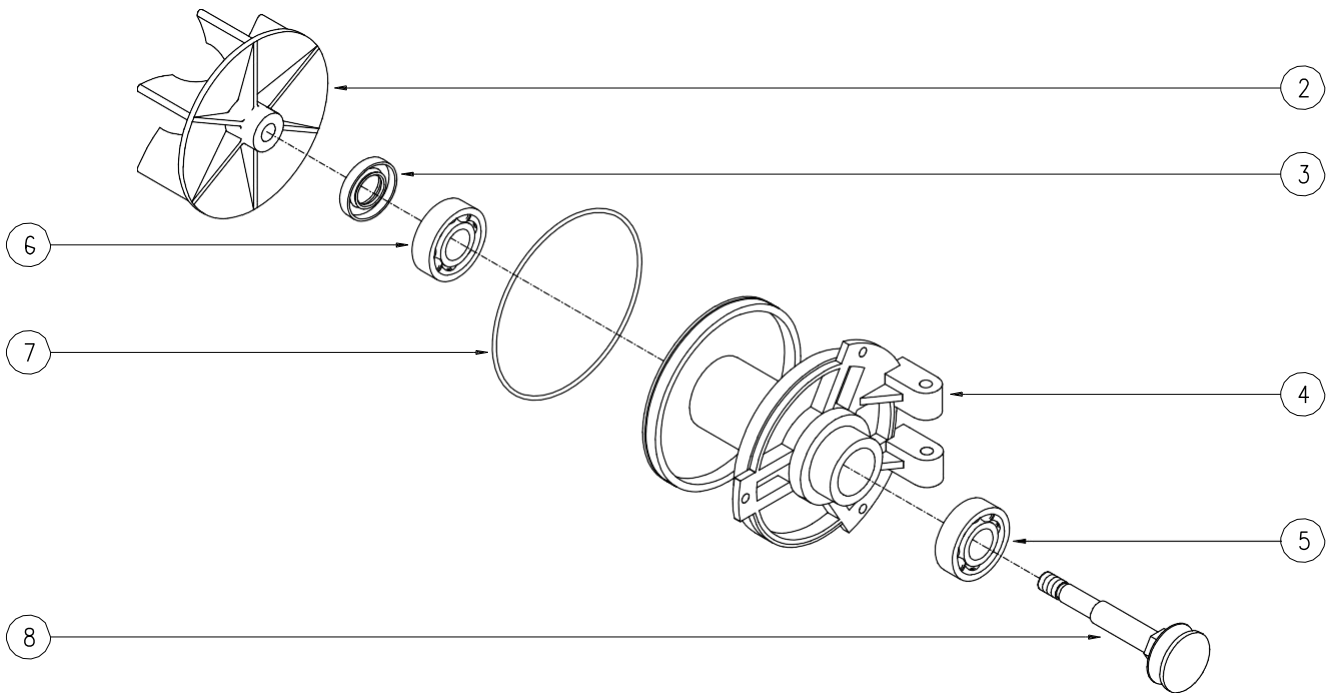

SUCTION GROUP