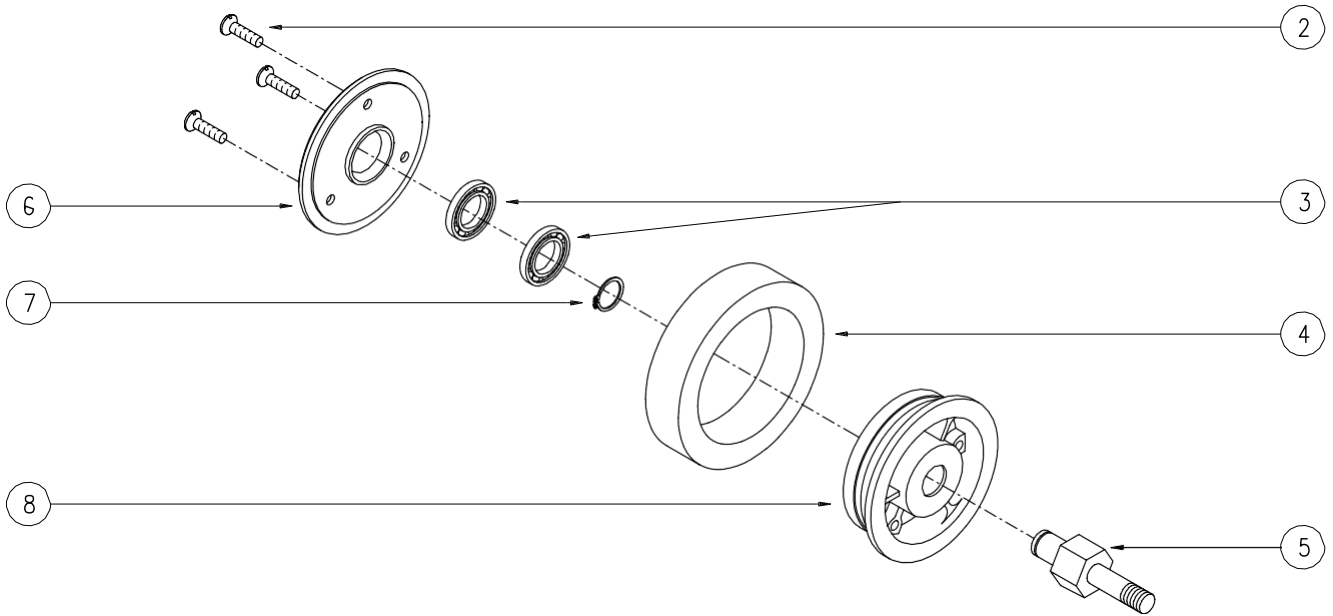

FIX SIDE WHEEL

SPARE PARTS PAGE 13 of 9

ITEM	PART NUMBER	DESCRIPTION	Q.TY
1	ASK2099940084L	FIXED PIN MACHINED SIDE WHEEL	1
2	ASK5800530601	SCREW M6x20 (UNI 7688)	3
3	ASK5804032105	BEARING 6202 2RS TE	2
4	ASK5100040266	SIDE WHEEL MACHINED RUBBER LP3	1
5	ASK2000040047	SIDE WHEEL FIXING PIN	1
6	ASK2000040048	SIDE WHEEL FLANGE	1
7	ASK5803030003	SNAP RING 15E	1
8	ASK2000040049	SIDE WHEEL MACHINED BODY	1
9	ASK5803031011	RING 52 I (UNI7437-75)	1
10	ASO916205	BALL BEARING 6205-2RSH	1
11	ASK0700040906	DRUM SHAFT	1
12	ASK5100040224	BEARING SPACER	1
13	ASK5804032013	RADIAL BALL BEARING 6005-2RS1	2
14	ASK0700040905	DRUM SHAFT SPACER	1
15	ASK5803430008	ROTARY SHAFT SEAL A355010	1