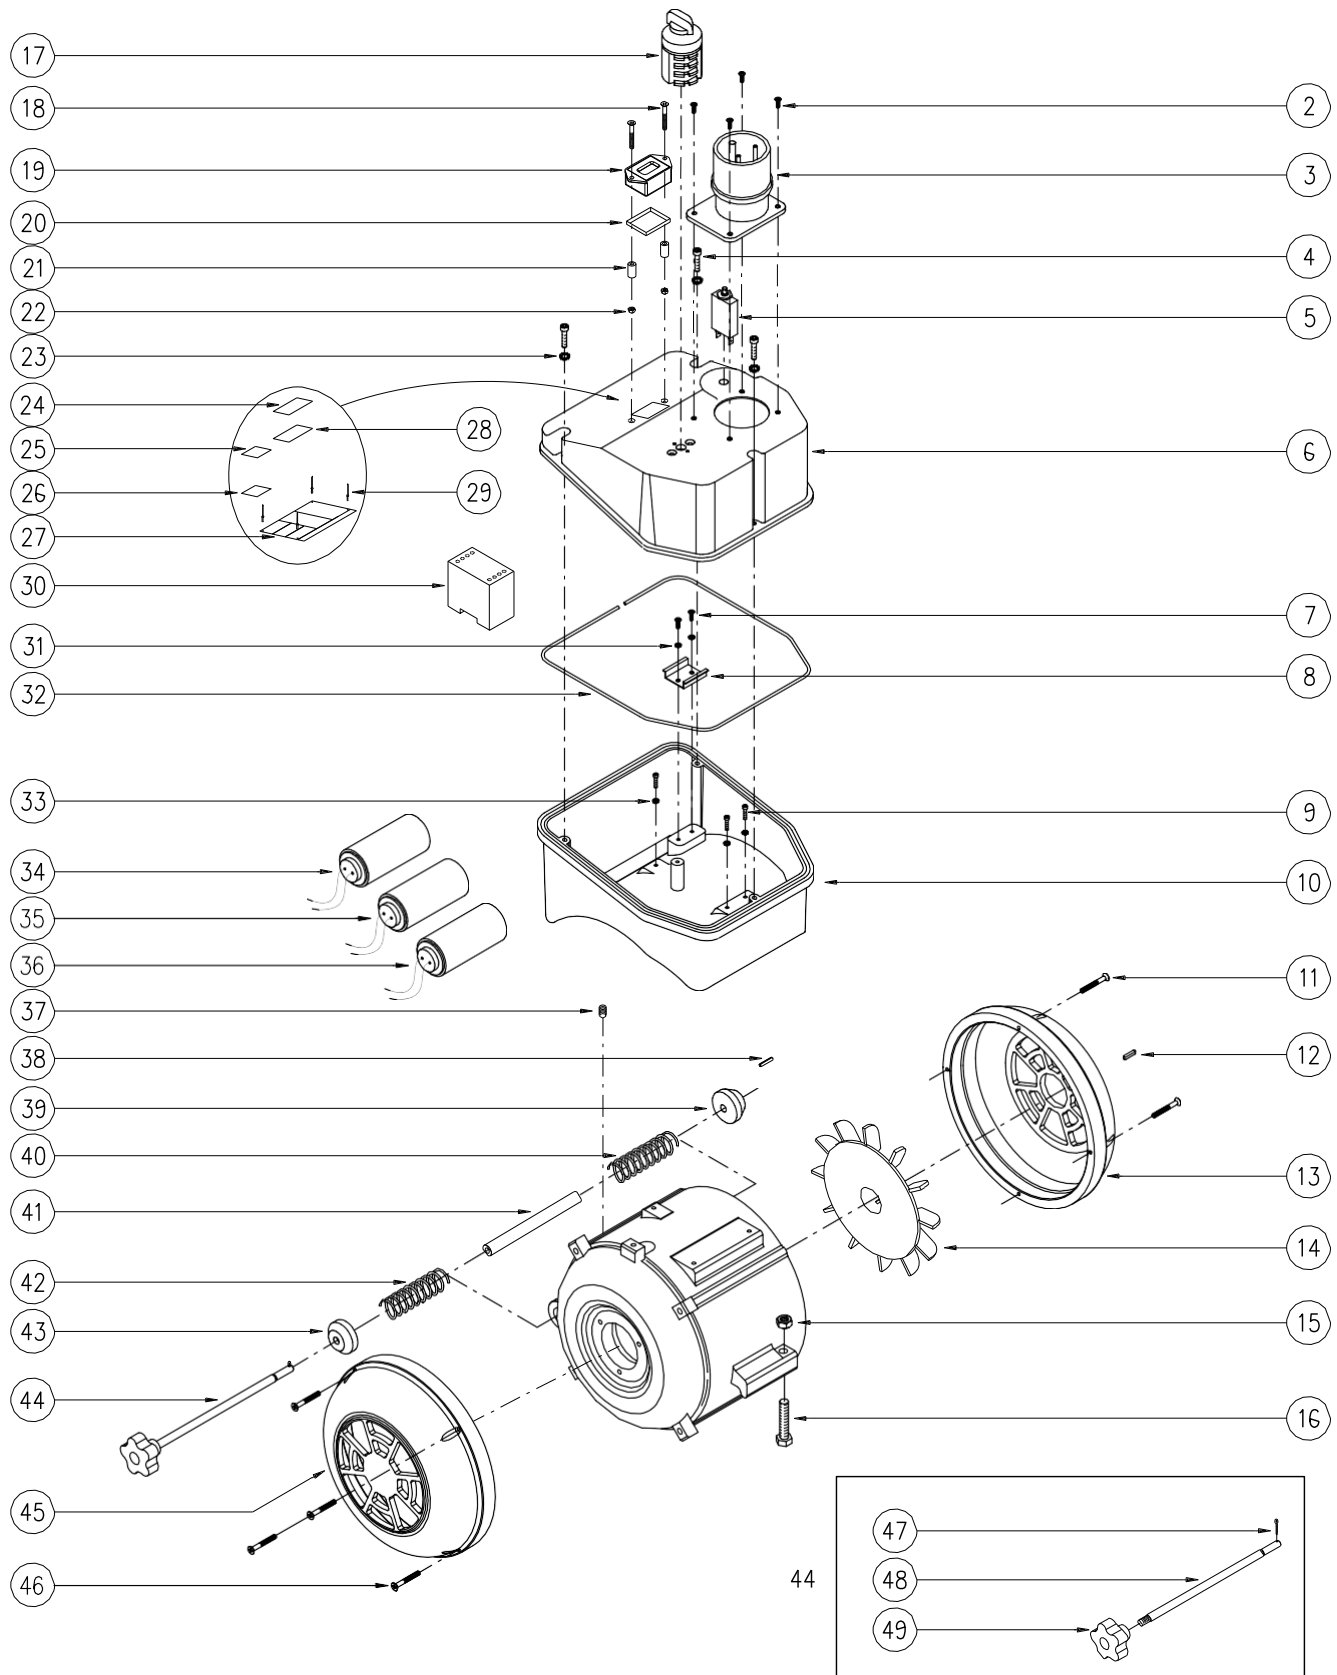

COMPLETE MOTOR 2,2KW 230V/50Hz RAL 9006

SPARE PARTS PAGE 15 of 9

ITEM	PART NUMBER	DESCRIPTION	Q.TY
1	ASK6999940012BKT	COMPL.MOTOR 2.2KW 230/50Hz CAPR.RAL 9006	1
2	ASK5800230502	SCREW M5x12 CRPH (UNI 7687) (DIN 7985) GAL.	4
3	ASK5100030505	NEW FIXED BLUE PLUG 16A 2P+G	1
4	ASK5800330505	SCREW M5x20 (UNI 5931)	3
5	ASK5299940097	20A THERM.BREAKER+CAP+LABEL+NUT KIT	1
6	ASK6900040012BKT	CONTROL BOX COVER RAL 9006 CAPRICORN	1
7	ASK5800230402	SCREW M4x10 (UNI 7687) GALVANIZED	2
8	ASK2100040003	CONTACTOR PLATE	1
9	ASK5800330515	SCREW M5x20 (UNI 5931)	3
10	ASK2100040015BKT	CONTROL BOX RAL 9006	1
11	ASK5800530403	SCREW M4x30 CR.RE.FL.H.(UNI 7688) GAL.	4
12	ASK5802630008	KEY 6x6x32 (UNI 6604)	1
13	ASK2100030160BB	MOTOR DRILLED CAP BLUE RAL 5013	1
14	ASK2600030039	LIGHT FAN FOR MOTOR COOLING	1
15	ASK5100030675	NUT M10 SM45/2	1
16	ASK5100040675	DRIVE BELT TIGHTENING SCREW M10x70	1
17	ASK5100031056	CHANGE-OVER SWITCH	1
18	ASK5800530403	SCREW M4x30 CR.RE.FL.H.(UNI 7688) GAL.	2
19	ASO903888	HOUR METER CP-0009	1
20	ASK6900030014	HOUR METER GASKET 5x121x2.5	1
21	ASK6900030015	WIDIA PL.SPACER ø9x5.5x6.5	2
22	ASK5801933004	NUT M4 SELF LOCKING (DIN 982) GALV.	2
23	ASK5802233002	INT.SERR.LOCK WASHER ø5 (DIN 6798/J)	3
24	ASO996109	TRANSPARENT FILM 70x35	1
25	ASK2000036103	TRANSPARENT FILM 35x35	1
26	ASO996103	THERMAL TRANSFER LABEL 45x32 GREY	1
27	ASK5100031336	NEUTRAL MOTOR PLATE	1
28	ASO996102	THERMAL TRANSFER LABEL 70x35 SILVER	1
29	ASK5100030620	ALUMINIUM BLIND RIVET ø2.4x6	4
30	ASK5100030047	CONTACTOR BF16-10	1
31	ASK5802232001	INT.SERR.LOCK WASHER M4 4.3 6798J	2
32	ASO928060	RUBBER PROFILE ø6mm	1
33	ASK5802233002	INT.SERR.LOCK WASHER ø5 (DIN 6798/J)	1
34	ASK5100030699	CAPACITOR 100µF 400V	1
35	ASK5100030704	CAPACITOR 40µF	1
36	ASK5100030700	CAPACITOR 31.5µF	1
37	ASK5801531002	CONE P.GRUB SCREW M5x10 (UNI 5927)	1
38	ASK5803733006	SPRING PIN ø3x24 (DIN 1481)	1
39	ASK5100040785	THREADED CONICAL WASHER	1
40	ASK5100030668	SPRING INTERNAL ø10.6	1
41	ASK5100040665	MOTOR SLEEVE	1
42	ASK5100030668	SPRING INTERNAL ø10.6	1
43	ASK5100040667	MOTOR CONICAL WASHER	1
44	ASK5299940780	HANDGRIP WITH MOTOR TIE ROD	1
45	ASK2100030162BB	MOTOR UNDRILLED CAP BLUE RAL 5013	1
46	ASK5800530403	SCREW M4x30 CR.RE.FL.H.(UNI 7688) GALV.	4
47	ASK5802830001	SPLIT PIN ø1.5 L.20 (UNI 1336)	1
48	ASK5100030014	MOTOR TIE ROD	1
49	ASK5100030083	HANDWHEEL VCT. 50 B-M8	1

CAPRICORN

KT-BONA

PAGE 15/19

May 2023