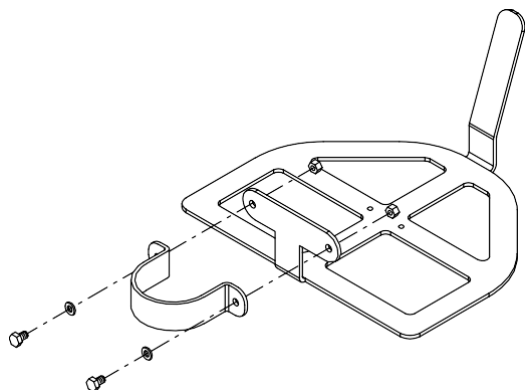

3
PAPER DUST BAG HOLDER