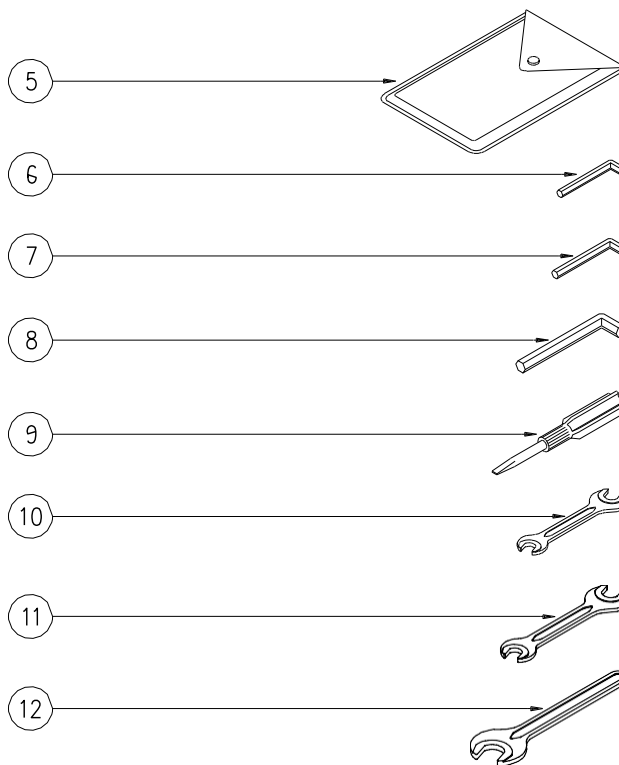

4
CAPRICORN TOOL BAG