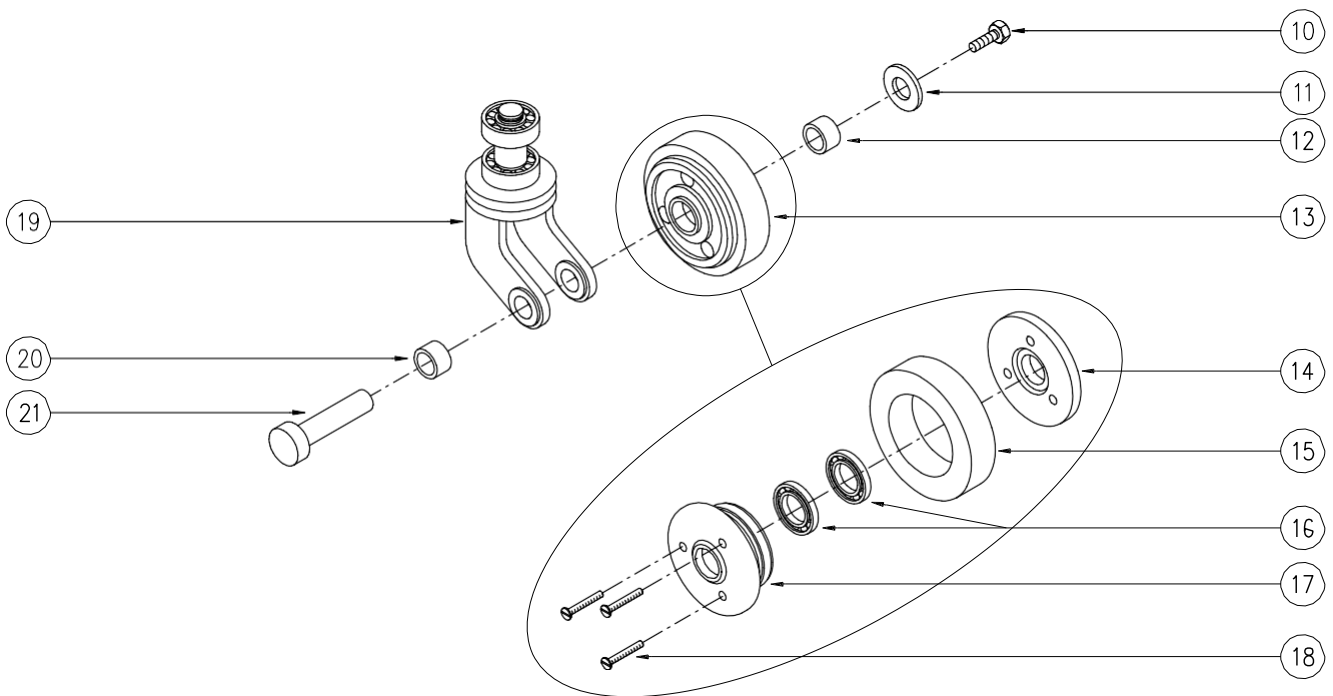

SWIVEL CASTER