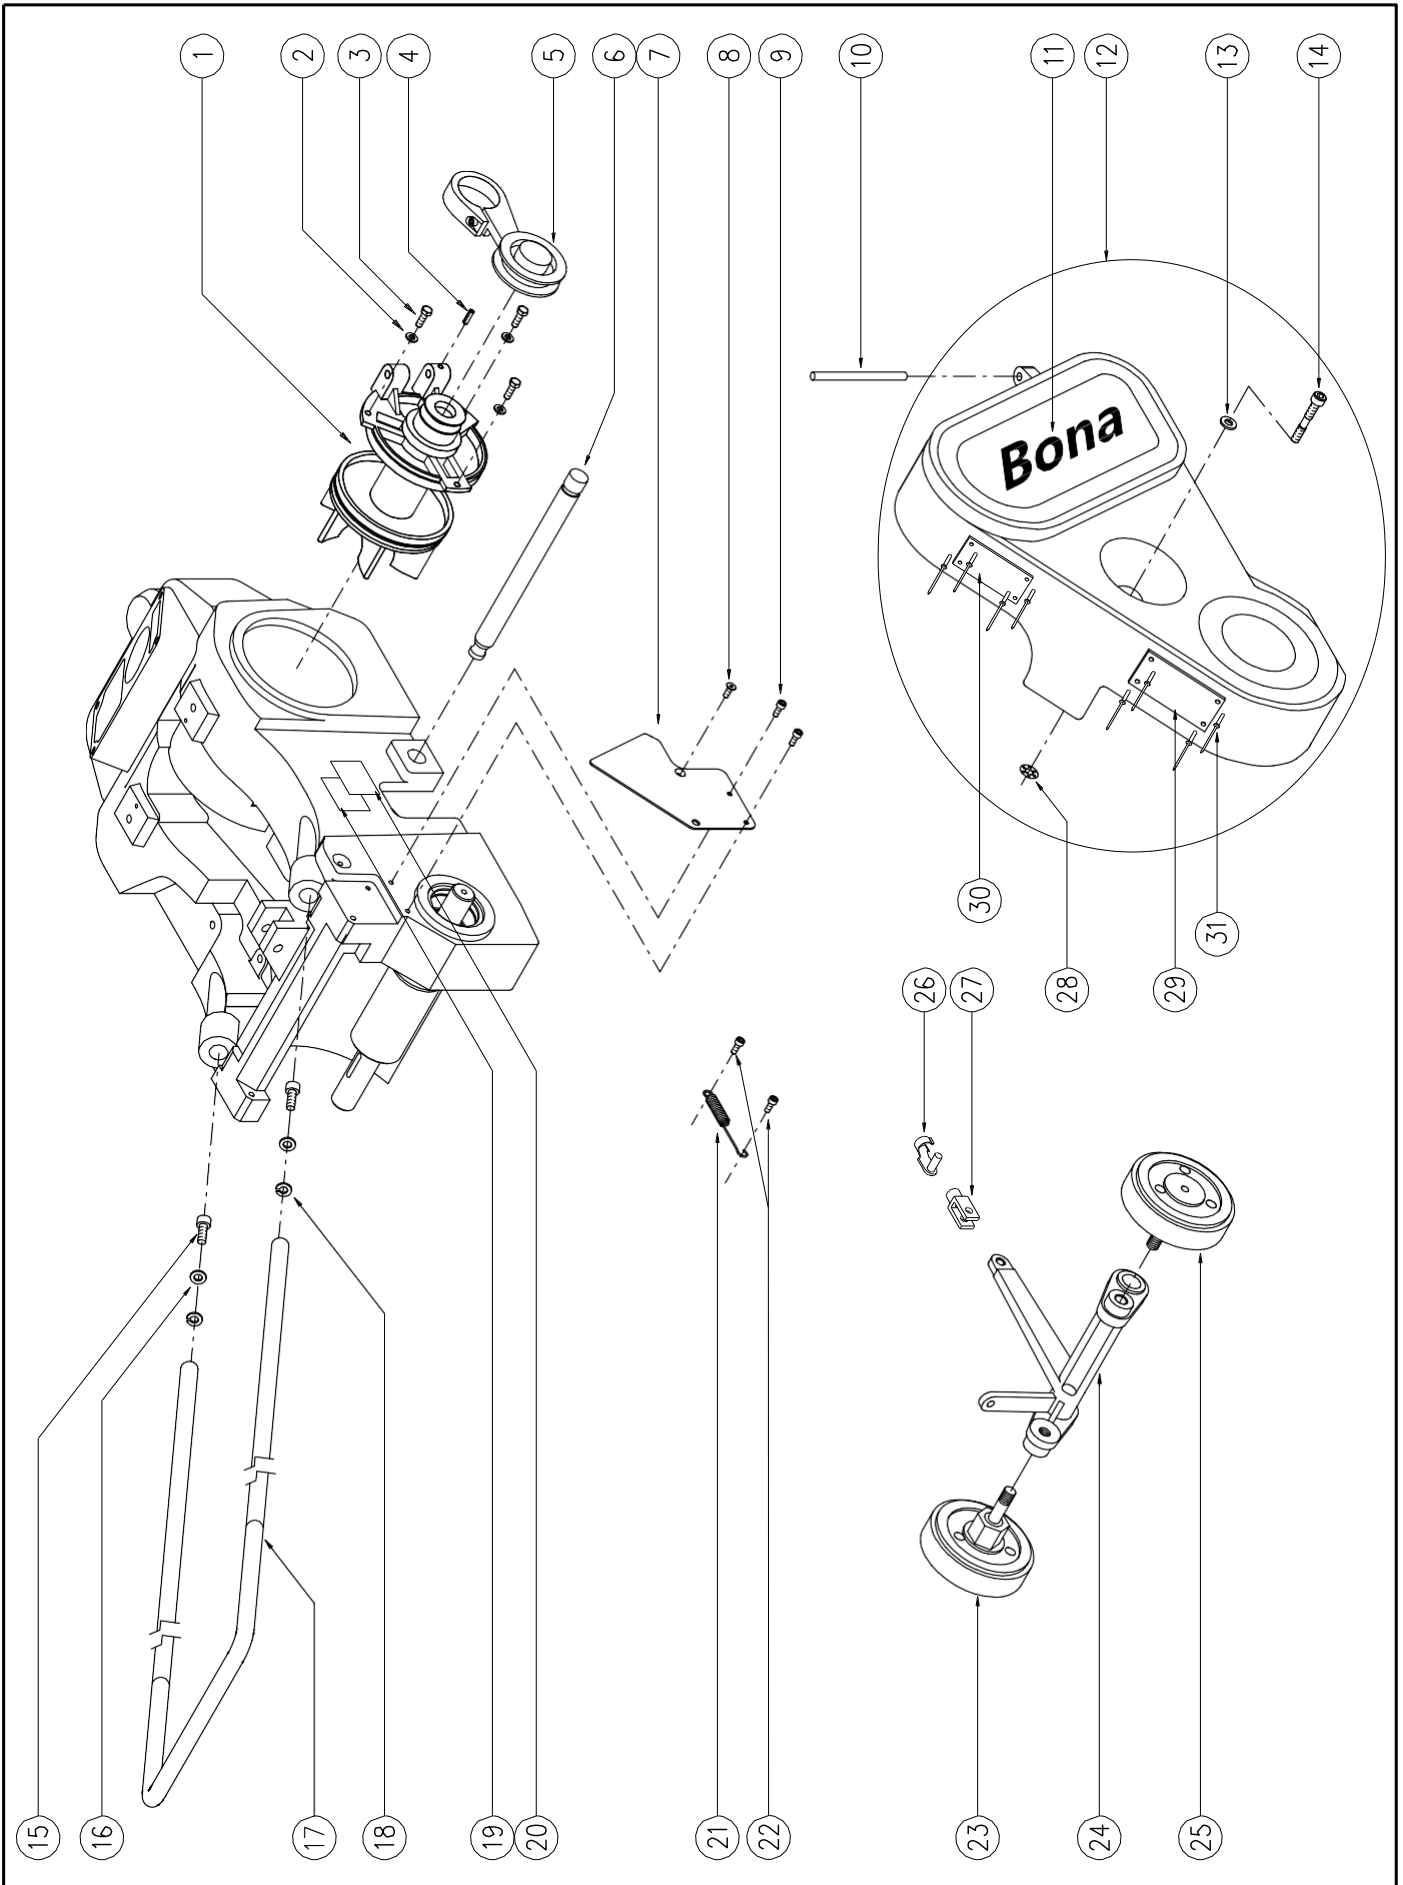

Bona[®]

CAPRICORN

KT-BONA

PAGE 5/19

May 2023

SPARE PARTS PAGE 5 of 9

ITEM	PART NUMBER	DESCRIPTION	Q.TY
1	ASK5299940271	SUCTION ASSEMBLY	1
2	ASK5802230003	WASHER ø6.4x12.5 (UNI 6592) GALVANIZED	3
3	ASK5800730601	SCREW M6x16 (UNI 5739) GALVANIZED	3
4	ASK5801531001	CONE POINT GRUB SCREW M5x6 (UNI 5927)	1
5	ASK1999940017	COMPLETE TIGHTENING PULLEY	1
6	ASK6000040007	WHEELS SUPPORT SHAFT	1
7	ASK6000030010	BELT GUARD METAL SHEET	1
8	ASK5800630501	SCREW M5x10 HE.SO.CO.HE.(UNI 5933) GALV.	1
9	ASK5800330501	SCREW M5x10 (UNI 59319 GALVANIZED	2
10	ASK0200030286	DRIVE BELTS GUARD PIN	1
11	ASK5100031294	BONA BLUE LABEL 174x46	1
12	ASK6099940003BKT	DRIVE BELTS GUARD GROUP RAL 9006	1
13	ASK5802230004	WASHER ø8.4x16x1.6 (UNI 6592) GALVANIZ.	1
14	ASK5100040105	DRIV.BELTS GUARD FIXING SCREW	1
15	ASK5800330802	SCREW M8x20 HEX.SOC.HEA.CAP (UNI 5931)	2
16	ASK5100030244	WASHER ø8.5x20x3 GALVANIZED	2
17	ASK6000030004GON	BLACK RUBBER.HANDL.FRAME	1
18	ASK5802231003	SPRING WASHER A8.4 GALVANIZED	2
19	ASKASO996102	THERMAL TRANSFER LABEL 70x35 SILVER	1
20	ASO996109	TRANSPARENT FILM 70x35	1
21	ASK5100030101	DRUM GUARD SPRING	1
22	ASK5100040106	DRUM GUARD SPRING SCREW	2
23	ASK2099940084L	FIXED PIN MACHINED SIDE WHEEL	1
24	ASK6000040005	WHEELS SUPPORT	1
25	ASK2099940084L	FIXED PIN MACHINED SIDE WHEEL	1
26	ASK5100031049	PIN 8x16 STANDARD 01	1
27	ASK5100031050	FORK 8x16 SXN02	1
28	ASK5803032001	KS7 SNAP RING	1
29	ASK5100031140	EXPANSION DRUM WARNING LABEL	1
30	ASK5100031142	WARNING LABEL	1
31	ASK5100030620	ALUMINIUM BLIND RIVET ø2.4x6	8