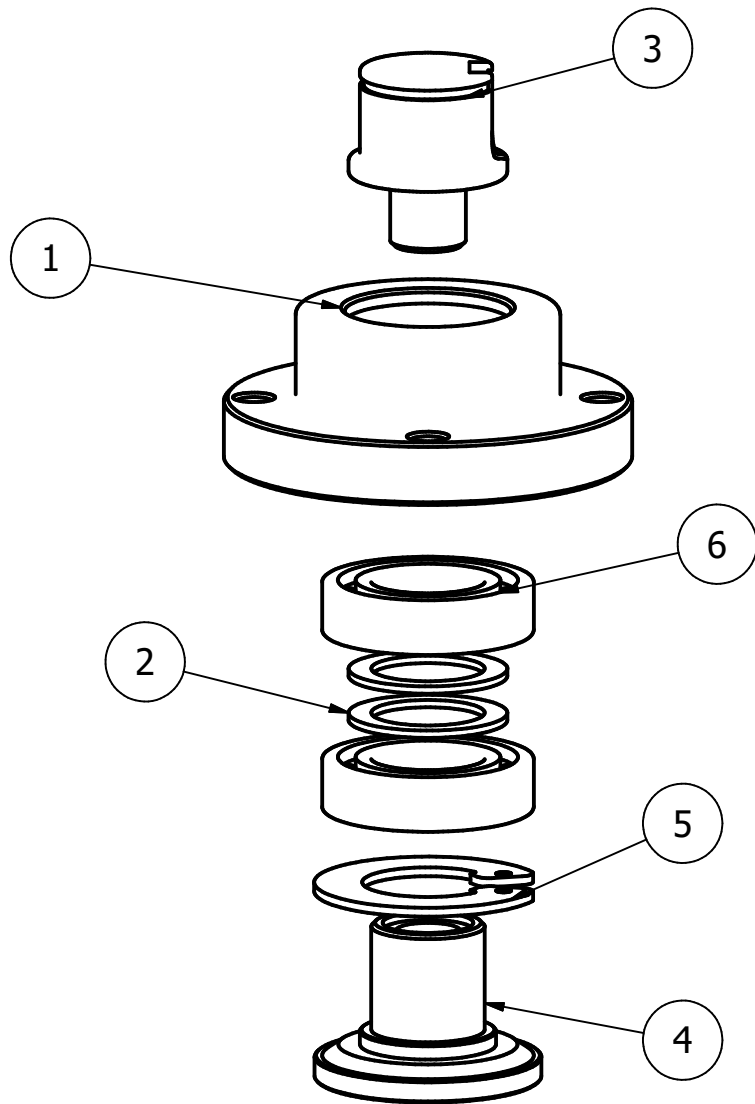

SPARE PARTS			
ITEM	PART NUMBER	DESCRIPTION	QTY
1	AAS471700505	SAND.DISC 8700 CERAMIC 150MM GRIT50	4
2	AAS472200008	INTERM.PADS 150MM F/DIAMOND ABRAS.	4
3	ASK3100030601	XL DUST SKIRT H92-F	1
4	ASK3199940990	POWER DRIVE NEB WITHOUT BACK.DISCS	1
5	ASO312021	ALUMINIUM MACHINED HOOKING PLATE	1
6	ASO312070	PLATE-QUATTRODISC	1
7	ASO312071	SPACER D8xD16xH48	6
8	ASO312081	GEAR	4
9	ASO930018	SNAP RING SGA18	4
10	ASO932610	KEY 6X6X10	4
11	ASO945175	LOCKING PLUNGE M16 X 1.5	1
12	ASO953427	SCREW M6X70 HEX.SO.CO.HE.10.9 GALV.	6
13	ASO957913	SCREW M5X10 TORX CAP HE.TT DIN7500C	16
14	ASK3100030327	POWER DRIVE NEB OVERSIZE HUB	4
15	ASK3100030329	ANTI-RELEASE SUPPORT POWERDRIVE NEB	4
16	ASK4000030395	NEB MALE CONNECTION	4
17	ASK5801430022	SCREW M6X12 HEX.SOC.HEA.CA.ST.STEEL	12
18	ASK5801936001	NUT M6 LOW SELF-LOCKING DIN985	6
19	ASK4000030565	POWER DRIVE NEB FLANGED PIN	4
20	ASK3199941006	ASSEMBLY BEARING HOUSING FOR NEB OV.HUB	4
21	ASK3199941010	N.4 KT NEB BACK.DISCS SET D150 F/PL.	1
22	ASK4000030394	*NEW NEB FEMALE CONNECTION	4
23	ASK4000031000	KT BACKING DISC-D150 YELLOW=40A	4
24	ASK5800330403	SCREW M4X12-HEX.SOC.HEA.CAP-UNI5931	12
25	ASK5802230001	WASHER D4 GALVANIZED	24
26	ASK5801933004	NUT M4 SELF-LOCKING GALVANIZ.DIN982	12

	P/N:	ASK3199940996	Page:	1/2
	Description:	POWER DRIVE CONNECT+4 PLAT+ XL DUST SK	Edition:	2021

PARTS - LIST

ITEM	PART NUMBER	DESCRIPTION	N°
1	ASO312051	BEARING HOUSING	1
2	ASO968310	SPACER 15X21X1	2
3	ASK3100030327	POWER DRIVE NEB OVERSIZE HUB	1
4	ASK3100031007	OVERSIZE PIN-PDS	1
5	ASK5803031004	28I UNI 7437-75 RING	1
6	ASK5804030002	BEARING 61902-2RS	2

P/N machine:  
ASK3199941107

Description:  
OVERSIZE KIT PD STANDARD

Page:  
2/2

Edition:  
12 - 2021

**Bona**<sup>®</sup>