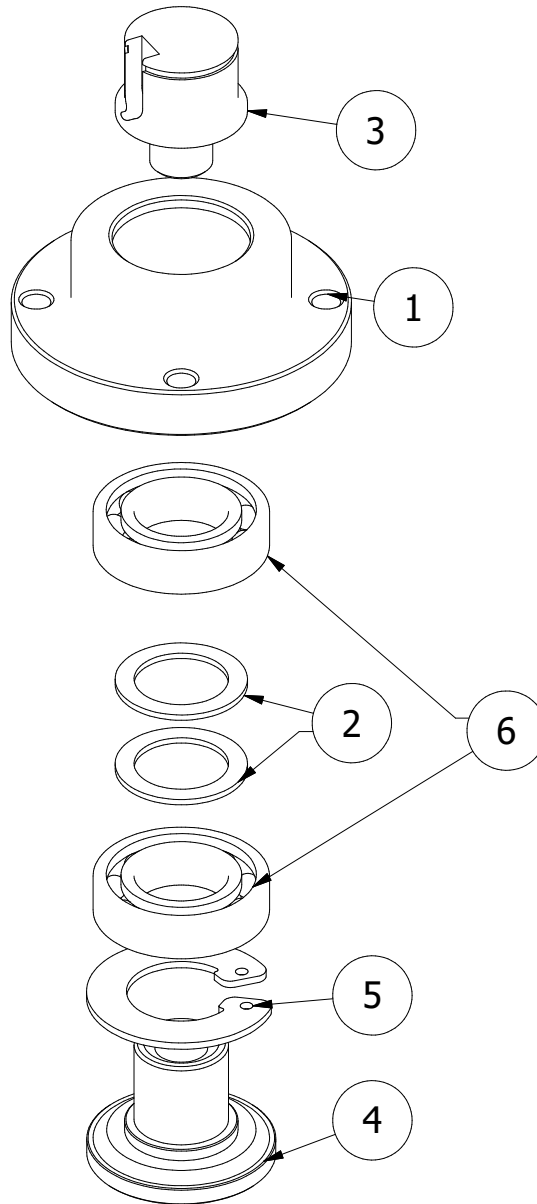

PARTS - LIST

ITEM	PART NUMBER	DESCRIPTION	N°
1	ASK3199941007	OVERSIZE KIT-PDS	4

P/N machine:
ASK3199941107

Description:
4-OVERSIZE KIT SET-PDS

Page:
1 of 2

Edition:
02 - 2022

Bona[®]

ASK3199941007 - OVERSIZE KIT-PDS

PARTS - LIST

ITEM	PART NUMBER	DESCRIPTION	N°
1	ASO312051	BEARING HOUSING	1
2	ASO968310	SPACER 15X21X1	2
3	ASK3100030327	POWER DRIVE NEB OVERSIZE HUB	1
4	ASK3100031007	OVERSIZE PIN-PDS	1
5	ASK5803031004	28I UNI 7437-75 RING	1
6	ASK5804030002	BEARING 61902-2RS	2

P/N machine:
ASK3199941107

Page:
2 of 2

Description:
4-OVERSIZE KIT SET-PDS

Edition:
02 - 2022

Bona[®]