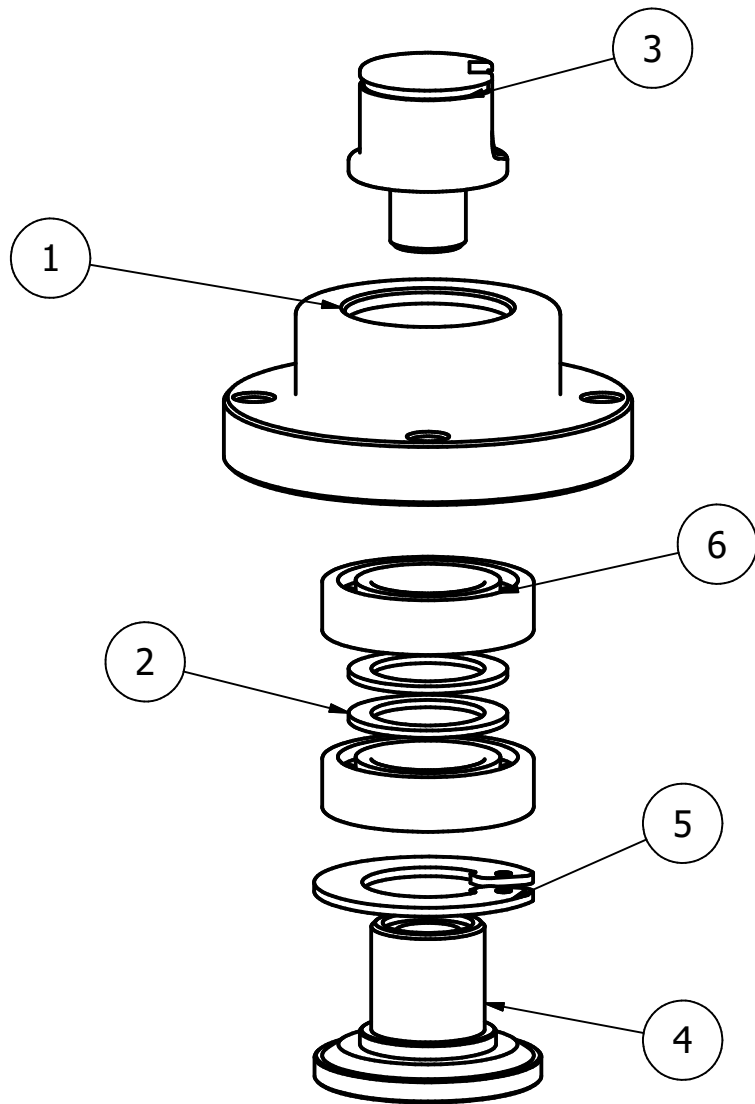

SPARE PARTS			
ITEM	PART NUMBER	DESCRIPTION	QTY
1	AAS471700505	SAND.DISC 8700 CERAMIC 150MM GRIT50	4
2	AAS472200008	INTERM.PADS 150MM F/DIAMOND ABRAS.	4
3	ASK3100030601	XL DUST SKIRT H92-F	1
4	ASK3199940990	POWER DRIVE NEB WITHOUT BACK.DISCS	1
5	ASO312021	ALUMINIUM MACHINED HOOKING PLATE	1
6	ASO312070	PLATE-QUATTRODISC	1
7	ASO312071	SPACER D8xD16xH48	6
8	ASO312081	GEAR	4
9	ASO930018	SNAP RING SGA18	4
10	ASO932610	KEY 6X6X10	4
11	ASO945175	LOCKING PLUNGE M16 X 1.5	1
12	ASO953427	SCREW M6X70 HEX.SO.CO.HE.10.9 GALV.	6
13	ASO957913	SCREW M5X10 TORX CAP HE.TT DIN7500C	16
14	ASK3100030327	POWER DRIVE NEB OVERSIZE HUB	4
15	ASK3100030331	NEW ANTI-RELEASE SUPPORT-PDCN	4
16	ASK4000030395	NEB MALE CONNECTION	4
17	ASK5801430022	SCREW M6X12 HEX.SOC.HEA.CA.ST.STEEL	12
18	ASK5801936001	NUT M6 LOW SELF-LOCKING DIN985	6
19	ASK4000030565	POWER DRIVE NEB FLANGED PIN	4
20	ASK3199941006	ASSEMBLY BEARING HOUSING FOR NEB OV.HUB	4
21	ASK3199941010	N.4 KT NEB BACK.DISCS SET D150 F/PL.	1
22	ASK4000030394	*NEW NEB FEMALE CONNECTION	4
23	ASK4000031000	KT BACKING DISC-D150 YELLOW=40A	4
24	ASK5800330403	SCREW M4X12-HEX.SOC.HEA.CAP-UNI5931	12
25	ASK5802230001	WASHER D4 GALVANIZED	24
26	ASK5801933004	NUT M4 SELF-LOCKING GALVANIZ.DIN982	12

	P/N:	ASK3199942981	Page:	1/2
	Description:	POWER DRIVE CONNECT+4 PLAT+ XL DUST SK	Edition:	2022

PARTS - LIST

ITEM	PART NUMBER	DESCRIPTION	N°
1	ASO312051	BEARING HOUSING	1
2	ASO968310	SPACER 15X21X1	2
3	ASK3100030327	POWER DRIVE NEB OVERSIZE HUB	1
4	ASK3100031007	OVERSIZE PIN-PDS	1
5	ASK5803031004	28I UNI 7437-75 RING	1
6	ASK5804030002	BEARING 61902-2RS	2