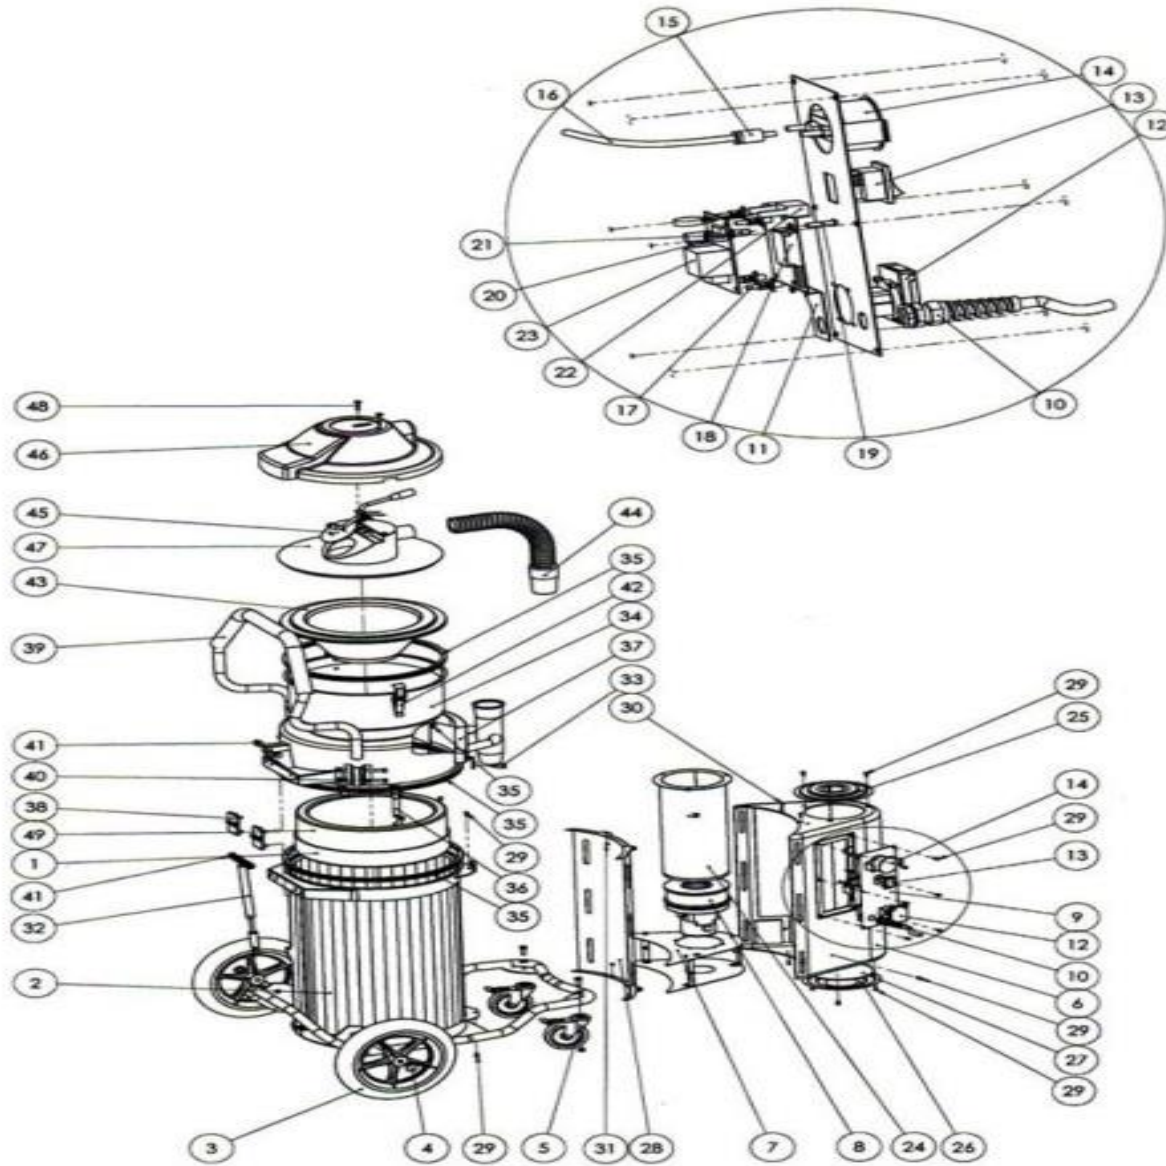

Bona DCS Previous Models AMO530000

Bona DCS Previous Models AMO530000

01 .	ASO539012	Lonogpac holder
02 .	ASO539370	Tank
03 .	ASO539013	Wheel
04 .	ASO539074	Starlock 12mm
05 .	ASO539014	Swivelling casor Kit
06 .	ASO539448	Motor cover
07 .	ASO539366	Motor hold
08a .	ASO539010	Motor
08b .	ASO539071	Motor gasket DCS
09 .	ASO539434	Control panel
10 .	ASO539371	Cable with sintop
11 .	ASO539522	Control panel holder
12 .	ASO539202	Outlet
13 .	ASO539011	Switch
14 .	ASO539452	Vacuummeter
15 .	ASO539117	Nipple
16 .	ASO539423	Vacuum Hose
17 .	ASO539521	Distance
18 .	ASO539454	Soft start
19 .	ASO957718	Screw K6S 4 x 20
20 .	ASO539026	Pop rivet nut M14
22 .	ASO539118	Electrical filter DCS 230V
23 .	ASO539369	Autostart DCS 230V
24 .	ASO539368	Filter holder

25 .	ASO539069	Hepa cover with gasket
26 .	ASO539355	Hepa cover
27 .	ASO539009	Filter cooling fan
28 .	ASO539484	Exhouse
29 .	ASO539422	Screw Kit
30 .	ASO953309	Screw MF6S M4x14
31 .	ASO961200	Locking nut
31 .	ASO961200	Locking nut
32 .	ASO539561	Gas spring
33 .	ASO539469	Lock
34 .	ASO539354	Cyclone
35 .	ASO539425	Sealing kit
36 .	ASO539251	Longopac fixing
37 .	ASO539008	Filter
38 .	ASO539442	Hinge
39 .	ASO539362	Handle
40 .	ASO539427	Screw kit for handle
41 .	ASO539428	Screw kit gas spring
42 .	ASO539429	Excentric lock with pop rivet
43 .	ASO539002	Pleated rough filter 1m2
44 .	ASO539365	Hose with rubber conn.
45 .	ASO539364	Valve arm
46 .	ASO539413	Cover
47 .	ASO539436	Bottom cleaning valve
48 .	ASO957711	Screw MK 6S