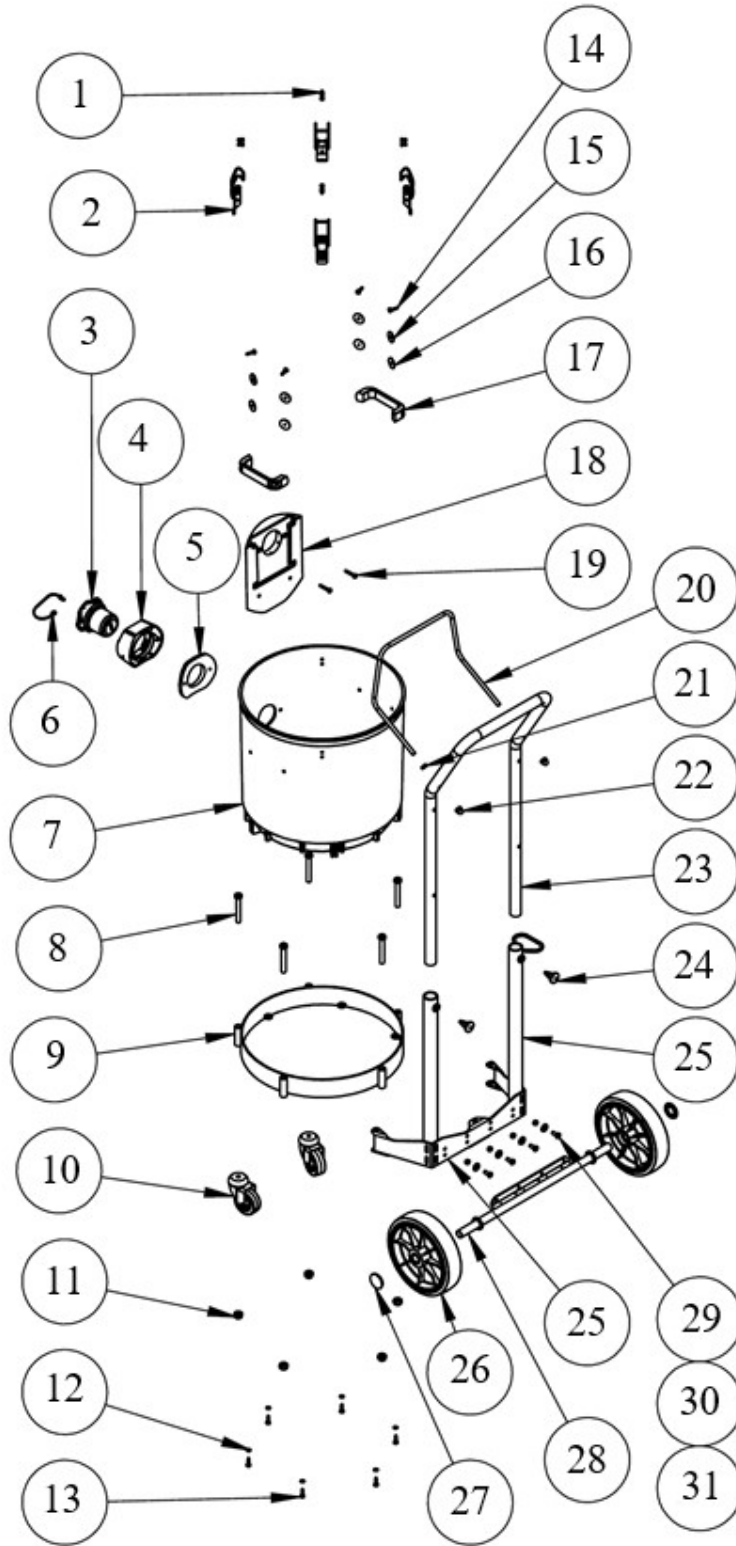

BONA AB

Spare Parts: Container base

BONA DCS25

BONA AB		Spare Parts: Container base		BONA DCS25
Pos.		DESCRIPTION	QTY.	VARE/ITEM No.
1		Rivet 4,8x14,5 blind	1	ASO81970430
2		Toggle latch - steel	4	ASO8191342A
3		Stop-Plug for inlet	1	ASO81893800
4		Bajonet coupling	1	ASO81563840
5		Gasket	1	ASO81950038
6		Plastic ties	3	ASO84670006
7		Container Black WPP	1	ASO83775141
8		Allen screw M10x70mm	5	ASO81970045
9		Wheel base / no wheels	1	ASO83855149
10		Wheel	2	ASO5400007
11		M10 Lock nut	5	ASO83975178
12		Stainless washer	6	ASO81970772
13		Plastitescrew 5 x 20mm	6	ASO81970140
14		Plastitescrew 5 x 20mm	4	ASO81970140
15		Stainless washer 6x24x2	4	ASO81971001
16		Rubber gasket Ø25	4	ASO8197099A
17		Handles Black	2	ASO81910980
18		Bag retainer for bajonet	1	ASO83893800
19		Tapping screw M5 x 32	2	ASO81973950
20		Stainless hose hook	1	ASO83850034
21		M8 Nut	2	ASO83975240
22		M8 – Closed	2	ASO81970450
23		Stainless handle	1	ASO83850035
24		Position bolt Ø6 GN822.1-6	2	ASO83975224
25		Wheel base grey RAL7031	1	ASO83850036
26		Wheel	2	ASO5400008
27		Starlock	2	ASO83854490
28		Wheel Axel	1	ASO83850037
29		Machine screw M6x16, inox	4	ASO83974600
30		Washer 18x6,4x1,6, inox	4	ASO81970008
31		M6 Lock nut, inox	4	ASO8397050A
32		Tank unit (consists of 1-7, 14-1)	1	ASO83775145