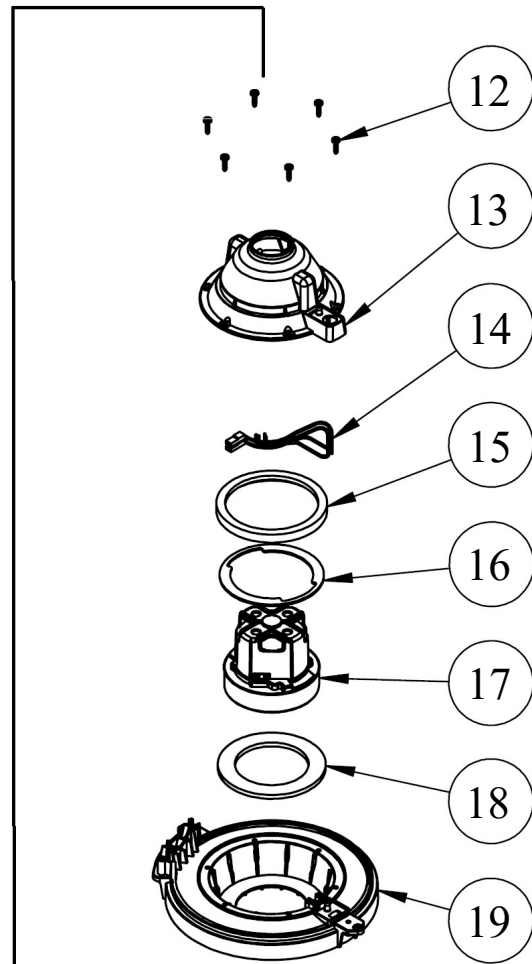

BONA AB

Spare parts: Power Head Lower part

BONA DCS25

BONA AB		Spare parts: Power Head Lower part		BONA DCS25
Pos.		DESCRIPTION	QTY.	VARE/ITEM No.
1		Plastitescrew 5 x 20mm	2	ASO81970140
2		Wire set	1	ASO81751009
3		Earthing wire	1	ASO84310008
4		Wire for buzzer with LED	1	ASO540003
5		Electronics	1	ASO540004
6		Pressure switch	1	ASO540005
7		Buzzer	1	ASO81750062
8		Silicone hoses	1	ASO84540011
9		Plastitescrew 5 x 20mm	3	ASO81970140
10		Air guide plate	1	ASO81891002
11		Muffler foam	1	ASO81931006
12		Plastitescrew 5 x 20mm	6	ASO81970140
13		Air blind hood	1	ASO81891003
14		Motorwire	2	ASO81751007
15		Gasket	1	ASO81958970
16		Restrainer ring	1	ASO81972450
17		Motor 1450W	1	ASO84720112
18		Lower Gasket	1	ASO81950033
19		Motor mounting plate	1	ASO81891004