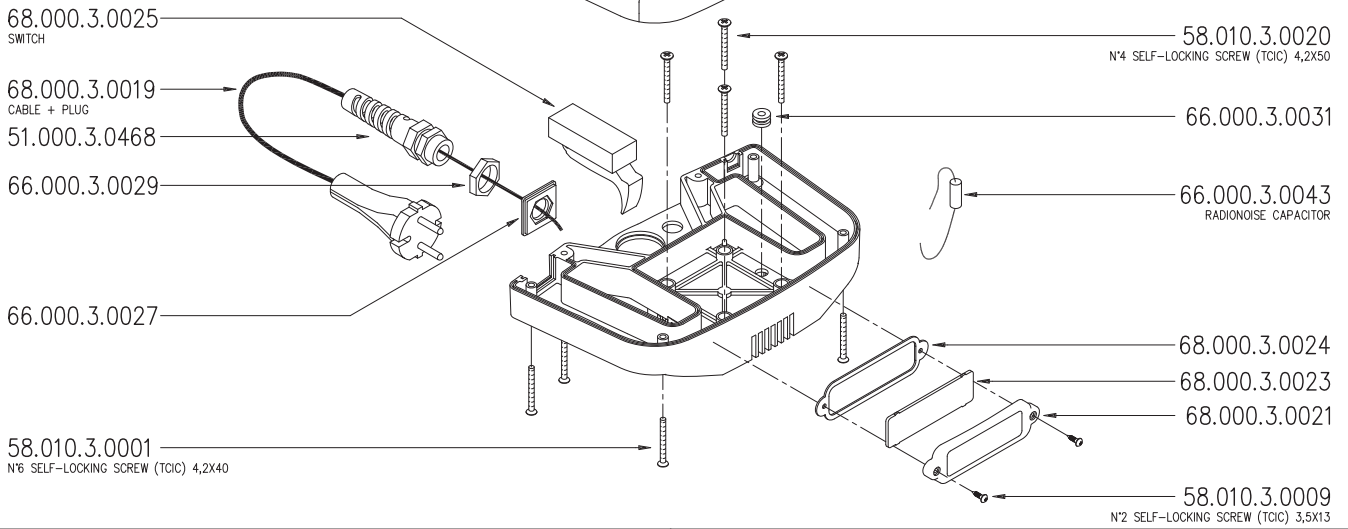

OCTOBER 2023

COMPLETE HANDLE

230-240V/50Hz - 240V/50Hz (UK)

NO LED

68.999.4.0038

SWITCH 230-240/50 (with LED)

66.999.4.0032

HANDLE SHELLS (pair only)