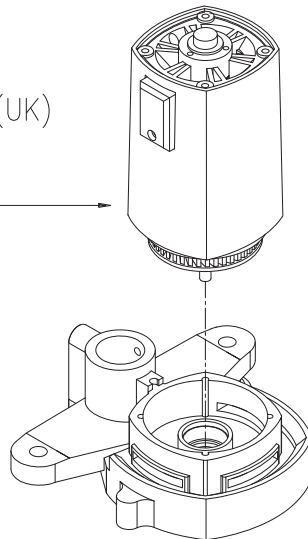

68.999.4.0028

MOTOR + CONVEYOR

230-240V/50Hz - 240V/50Hz (UK)

66.000.3.0030
MOTOR 230-240V/50Hz - 240V/50Hz (UK)
66.000.3.0074
UL MOTOR 115V/60Hz

68.999.4.0029

MOTOR + CONVEYOR

115V/60Hz