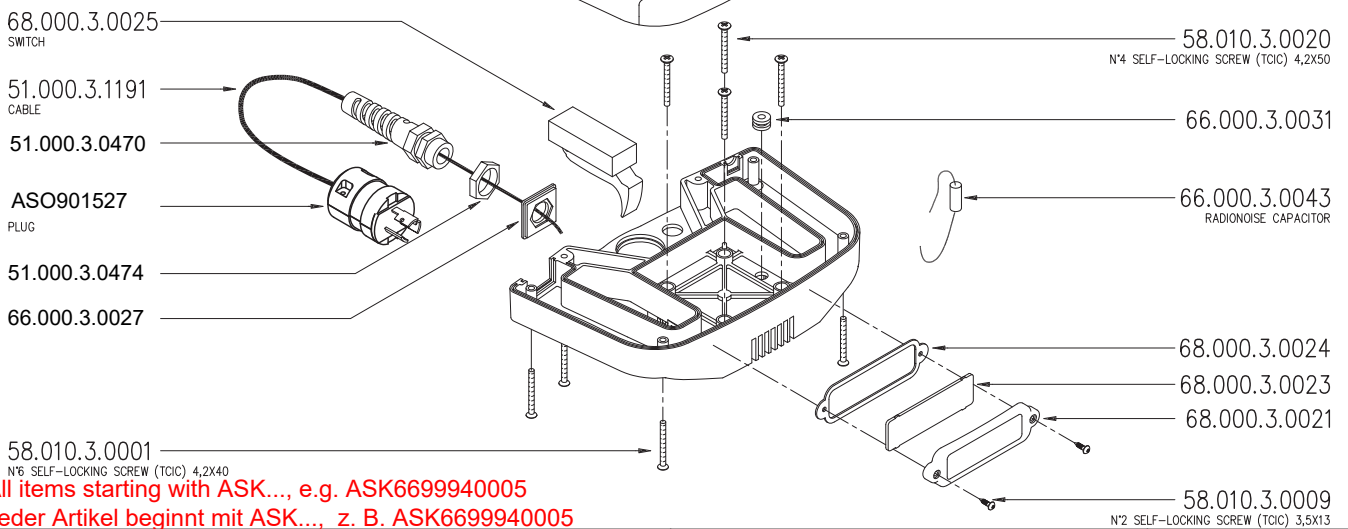

COMPLETE HANDLE

115/60Hz

NO LED

68.999.4.0038

SWITCH 230-240/50 (with LED)