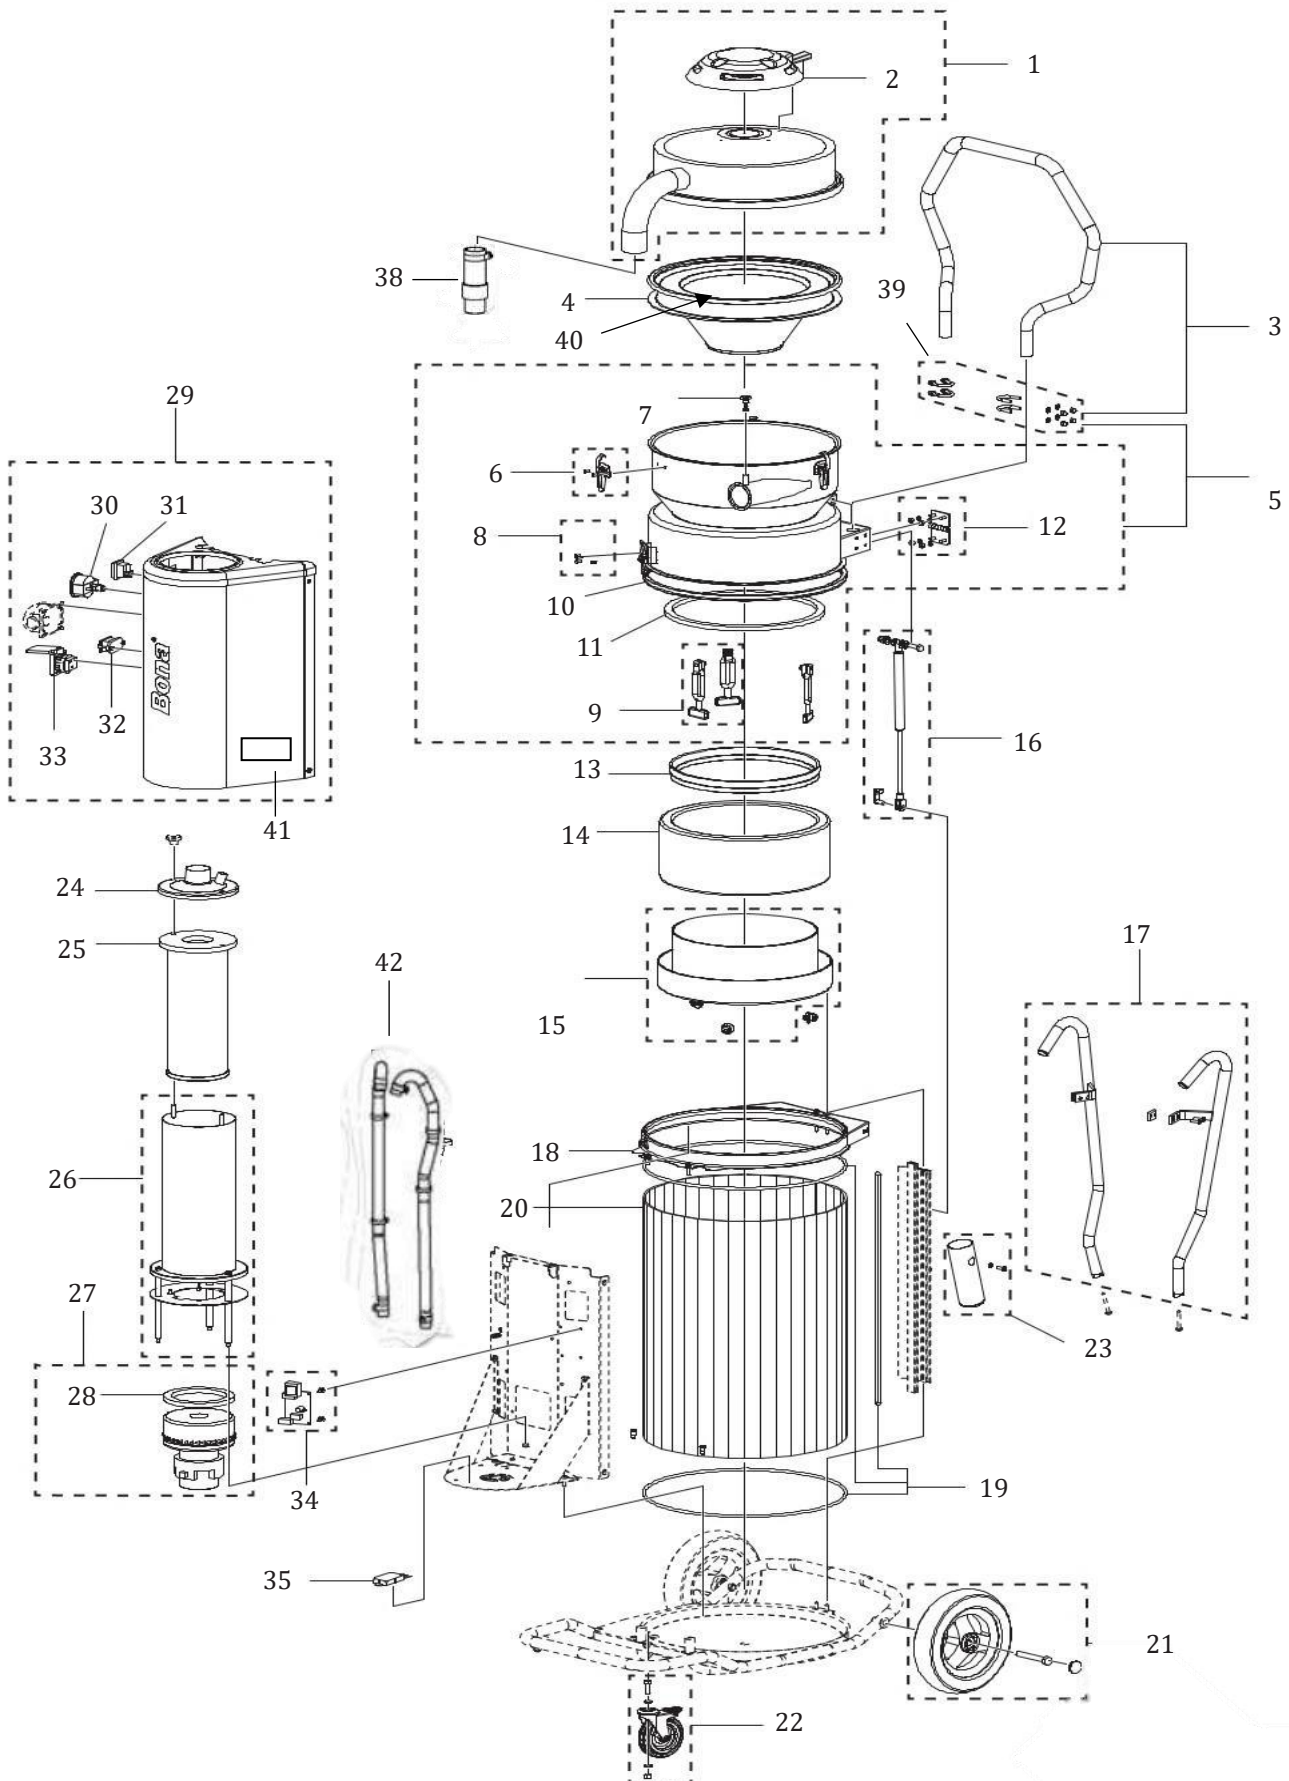

Bona DCS 70 - AMO530005

Bona DCS 70 AMO530005

Spare Part Numbers

Position	Article number	Qty	Description	Kit
1	ASO539827	1	COVER ASSEMBLY	
2	ASO539127	1	CLEANING UNIT, COMPLETE	1
3	ASO539148	1	HANDLE, COMPLETE	
4	ASO539032	1	FILTER, S1400, COMPLETE	
5	ASO539080	1	CYCLONE, COMPLETE	
6	ASO539799	3	CLAMP, KIT	5
7	ASO539745	1	LOCKING DEVICE	5
8	ASO539372	1	TOGGLE FASTENER, KIT	5
9	ASO539144	1	RUBBER HOLDER, LONGOPAC (2 PACK)	5
10	ASO539451	1	SEAL	5
11	ASO592030801	1	SEALING SYCLON	5
12	ASO539155	2	HINGE, KIT	5
13	ASO539108	1	SEAL	
14	ASO539500	1	LONGOPAC BAG (4 PCS)	
15	ASO539145	1	LONGOPAC HOLDER (2 KNOB KIT)	
16	ASO539146	1	GAS SPRING, COMPLETE	
17	ASO539147	1	SKID PROTECTION, KIT	
18	ASO539887	1	UPPER TANK HOLD	
19	ASO539149	1	SEALING AND SCREW KIT, TANK	
20	ASO539560	1	TANK	
21	ASO539151	2	REAR WHEEL, KIT	
22	ASO539152	1	FRONT WHEEL, KIT	
23	ASO539153	1	STRIPE HOLDER, COMPLETE	
24	ASO539747	1	COVER	
25	ASO539033	1	HEPA-FILTER	
26	ASO539084	1	ENGINE TUBE S1400, KIT	
27	ASO539367	1	ENGINE 230V, 1400W, KIT	
28	ASO539169	1	ENGINE SEALING	27
29	ASO539164	1	ENGINE COVER, COMPLETE	
30	ASO539452	1	MANOMETER, KIT	29
31	ASO539511	1	SWITCH	29

Position	Article number	Qty	Description	Kit
32	ASO903888	1	HOUR METER	29
33	ASO539202	1	OUTLET	29
34	ASO539369	1	CIRCUIT BOARD, KIT	
35	ASO590426201	1	ELECTRIC BOX 230V, from S/N: 060865a2153	
36	ASO539396	1	CLEANING KIT	
37	ASO539015	1	SUCTION HOSE ø38 mm x 7,5 m	
38	ASO539154	1	Hose connector	
39	ASO539156	4	U-Profile with Nut	
40	ASO539158	1	Extra seal for Longopack	
41	ASO591808101	1	H-Sticker	
42	ASO539150	1	Vacuum Hose	