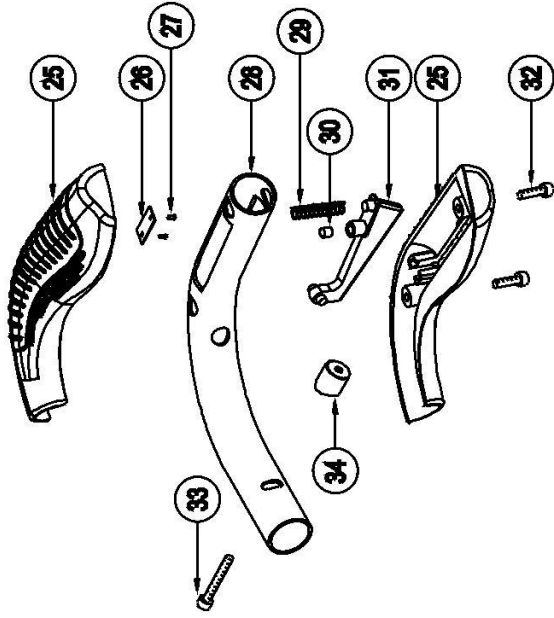

## SPARE PARTS PAGE 4 of 8

ITEM	PART NUMBER	DESCRIPTION	Q.TY
1	ASK5100030407	CARBON BRUSH 230/50	2
2	<u>ASK5800330510</u>	SCREW M5X50 HE.SO.HE.CAP (UNI 5931) GALVAN	2
3	ASK5801933003	NUT M3 HIGH SELF-LOCK.GALVAN.(DIN 982)	4
4	ASK5802233001	SERRAT.LOCK WASHER D3 (UNI 6798/A) GALVAN.	4
5	ASK7200040001	MOTOR MACHINED BODY EDGE UX	1
6	<u>ASK5299940506</u>	WOUND STATOR 230/50	1
7	ASK5803230001	COMPENSAT.ELASTIC RING 34.5X28X0.5	1
8	ASK5802234002	WASHER 5.3X15X1.5 (UNI 6593) GALVANIZ.	2
9	ASK5800330508	SCREW M5x60 HEX.SOCK.H.C.(UNI 5931) GALVAN.	2
10	<u>ASK5299940225</u>	COMPLETE ROTOR ASSEMBLY 230/50	1
11	ASK7200040002	MACHINED CONVEYOR EDGE UX	1
12	ASK5100030412	C.BRUSH HOLDER W/INS.BLOCKS + SCREWS	2
13	ASK5800330506	SCREW M5x25 HE.SO.HE.CAP (UNI 5931) GALVAN.	1
14	<u>ASK5804032006</u>	BEARING 6202-2RS1	1
15	ASK5299940239	ROTOR 230V/50HZ	1
16	ASK5100040415	MOTOR FAN	1
17	<u>ASK5100040417</u>	FANS SEPARATOR DISC	1
18	ASK0400040418	SUCTION FAN	1
19	ASK5804032010	6202 2RS BEARING	1
20	ASK5100030045	ROTOR SPACER	1
21	<u>ASK5100030046</u>	PULLEY	1

Updated: 11-2022

**EDGE UX**  
230V-50Hz

KT-BONA

Page 8/16

SEPTEMBER 2019

1  
COMPLETE REAR SHELL 230V/50Hz RAL9006

2  
COMPLETE RIGHT HAND GRIP

3  
COMPLETE LEFT HAND GRIP