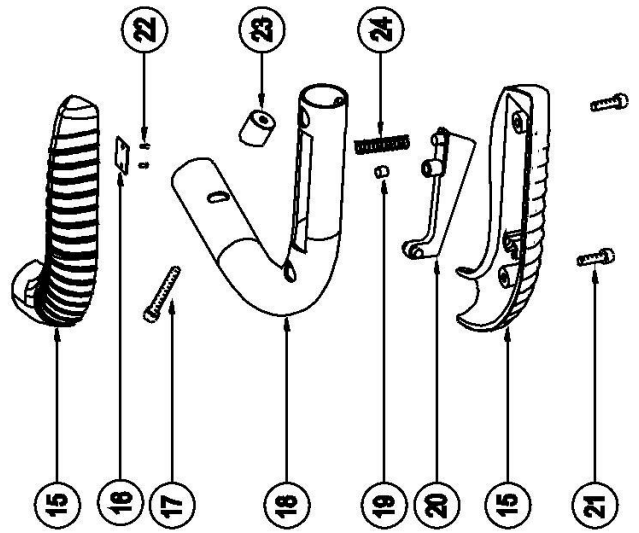

## SPARE PARTS PAGE 4 of 8

ITEM	PART NUMBER	DESCRIPTION	Q.TY
1	ASK5100030407	CARBON BRUSH 230/50	2
2	<u>ASK5800330510</u>	SCREW M5X50 HE.SO.HE.CAP (UNI 5931) GALVAN	2
3	ASK5801933003	NUT M3 HIGH SELF-LOCK.GALVAN.(DIN 982)	4
4	ASK5802233001	SERRAT.LOCK WASHER D3 (UNI 6798/A) GALVAN.	4
5	ASK7200040001	MOTOR MACHINED BODY EDGE UX	1
6	<u>ASK5299940506</u>	WOUND STATOR 230/50	1
7	ASK5803230001	COMPENSAT.ELASTIC RING 34.5X28X0.5	1
8	ASK5802234002	WASHER 5.3X15X1.5 (UNI 6593) GALVANIZ.	2
9	ASK5800330508	SCREW M5x60 HEX.SOCK.H.C.(UNI 5931) GALVAN.	2
10	<u>ASK5299940225</u>	COMPLETE ROTOR ASSEMBLY 230/50	1
11	ASK7200040002	MACHINED CONVEYOR EDGE UX	1
12	ASK5100030412	C.BRUSH HOLDER W/INS.BLOCKS + SCREWS	2
13	ASK5800330506	SCREW M5x25 HE.SO.HE.CAP (UNI 5931) GALVAN.	1
14	<u>ASK5804032006</u>	BEARING 6202-2RS1	1
15	ASK5299940239	ROTOR 230V/50HZ	1
16	ASK5100040415	MOTOR FAN	1
17	<u>ASK5100040417</u>	FANS SEPARATOR DISC	1
18	ASK0400040418	SUCTION FAN	1
19	ASK5804032010	6202 2RS BEARING	1
20	ASK5100030045	ROTOR SPACER	1
21	<u>ASK5100030046</u>	PULLEY	1

Updated: 11-2022

**EDGE UX**  
230V-50Hz

KT-BONA

Page 8/16

SEPTEMBER 2019

1  
COMPLETE REAR SHELL 230V/50Hz RAL9006

2  
COMPLETE RIGHT HAND GRIP

3  
COMPLETE LEFT HAND GRIP