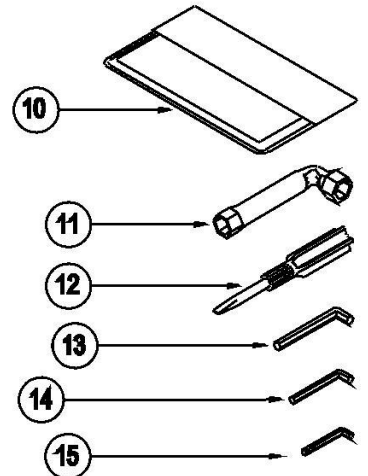

2

DUST CLOTH BAG HOLDING ASSEMBLY

3

SUCTION ELBOW

4

DCS ADAPTER

5

EU POWER CABLE 10MT

6

FACE MASK AND EAR CAPS

7

SIDE AUXILIARY HANDLE

8

FRONT AUXILIARY HANDLE

9

TOOL BAG