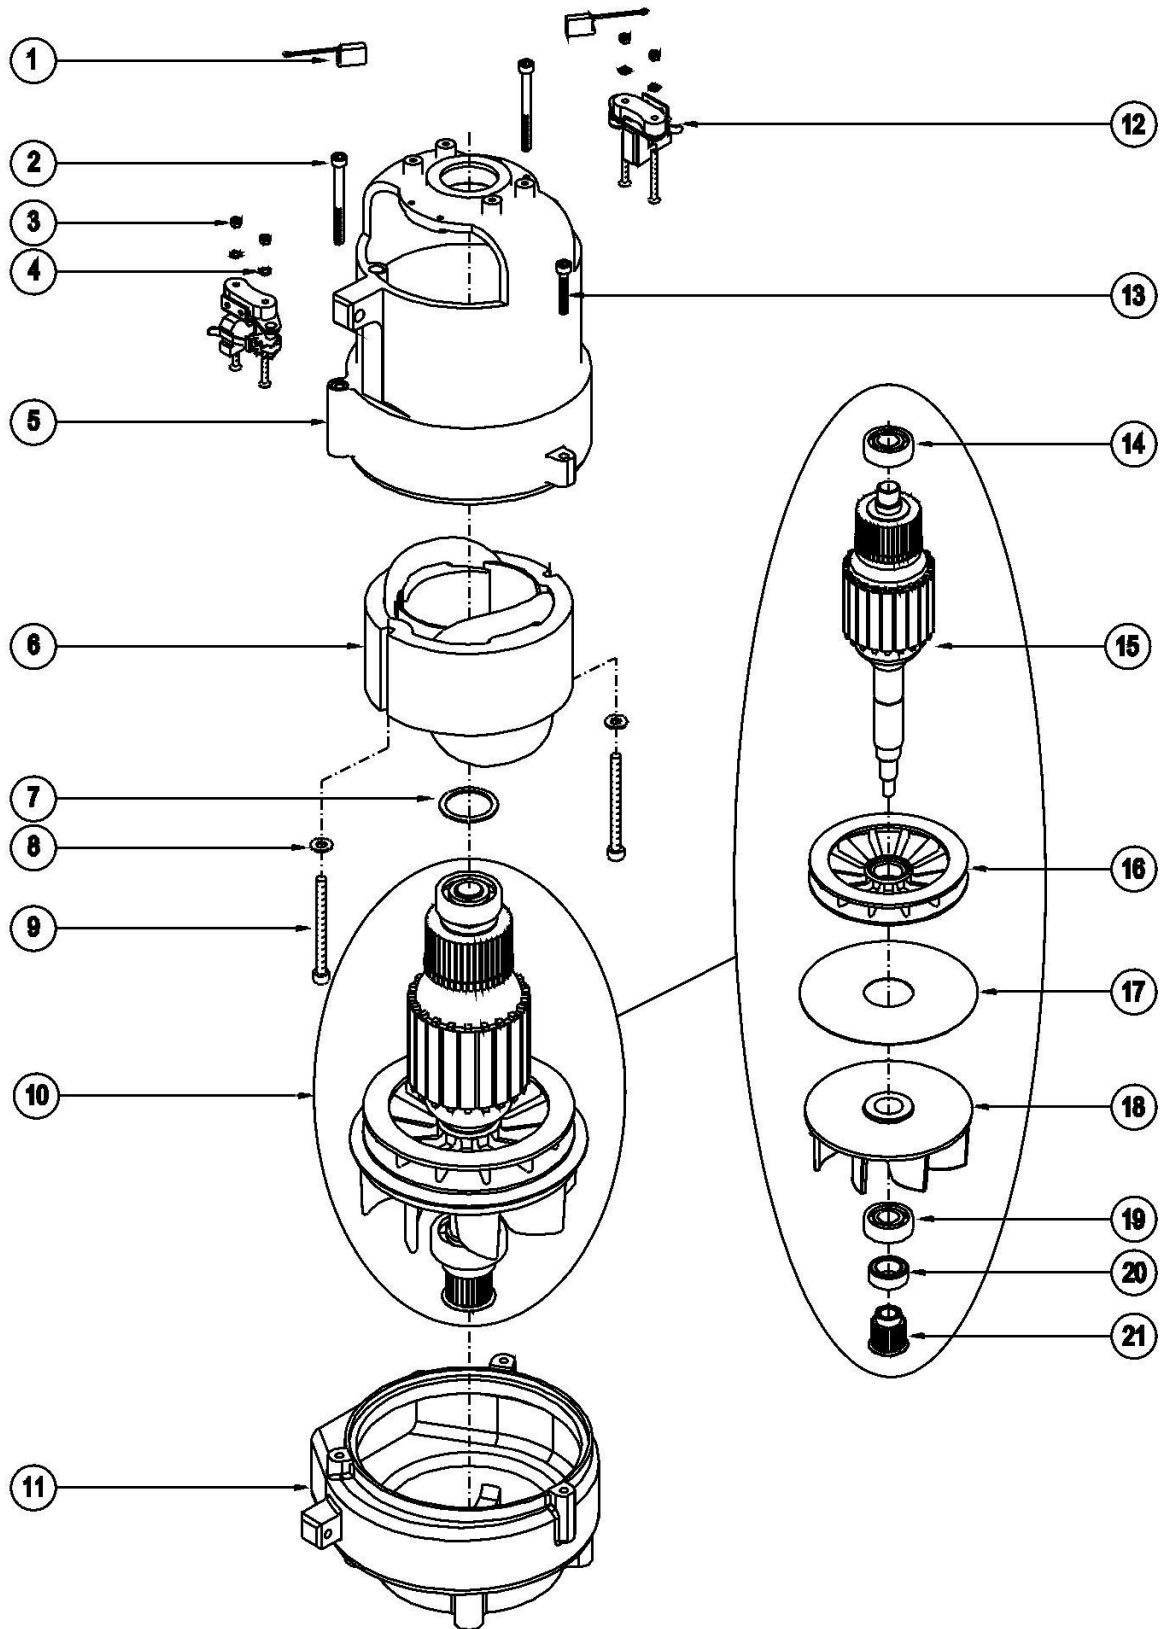

COMPLETE MOTOR + CONVEYOR
ASSEMBLY 230V/50Hz

Updated: 11-2022

Bona®

EDGE UX
230V-50Hz

KT-BONA

Page 7/16

SEPTEMBER 2019

SPARE PARTS PAGE 4 of 8

ITEM	PART NUMBER	DESCRIPTION	Q.TY
1	ASK5100030407	CARBON BRUSH 230/50	2
2	<u>ASK5800330510</u>	SCREW M5X50 HE.SO.HE.CAP (UNI 5931) GALVAN	2
3	ASK5801933003	NUT M3 HIGH SELF-LOCK.GALVAN.(DIN 982)	4
4	ASK5802233001	SERRAT.LOCK WASHER D3 (UNI 6798/A) GALVAN.	4
5	ASK7200040001	MOTOR MACHINED BODY EDGE UX	1
6	<u>ASK5299940506</u>	WOUND STATOR 230/50	1
7	ASK5803230001	COMPENSAT.ELASTIC RING 34.5X28X0.5	1
8	ASK5802234002	WASHER 5.3X15X1.5 (UNI 6593) GALVANIZ.	2
9	ASK5800330508	SCREW M5x60 HEX.SOCK.H.C.(UNI 5931) GALVAN.	2
10	<u>ASK5299940225</u>	COMPLETE ROTOR ASSEMBLY 230/50	1
11	ASK7200040002	MACHINED CONVEYOR EDGE UX	1
12	ASK5100030412	C.BRUSH HOLDER W/INS.BLOCKS + SCREWS	2
13	ASK5800330506	SCREW M5x25 HE.SO.HE.CAP (UNI 5931) GALVAN.	1
14	<u>ASK5804032006</u>	BEARING 6202-2RS1	1
15	ASK5299940239	ROTOR 230V/50HZ	1
16	ASK5100040415	MOTOR FAN	1
17	<u>ASK5100040417</u>	FANS SEPARATOR DISC	1
18	ASK0400040418	SUCTION FAN	1
19	ASK5804032010	6202 2RS BEARING	1
20	ASK5100030045	ROTOR SPACER	1
21	<u>ASK5100030046</u>	PULLEY	1

Updated: 11-2022

EDGE UX
230V-50Hz

KT-BONA

Page 8/16

SEPTEMBER 2019