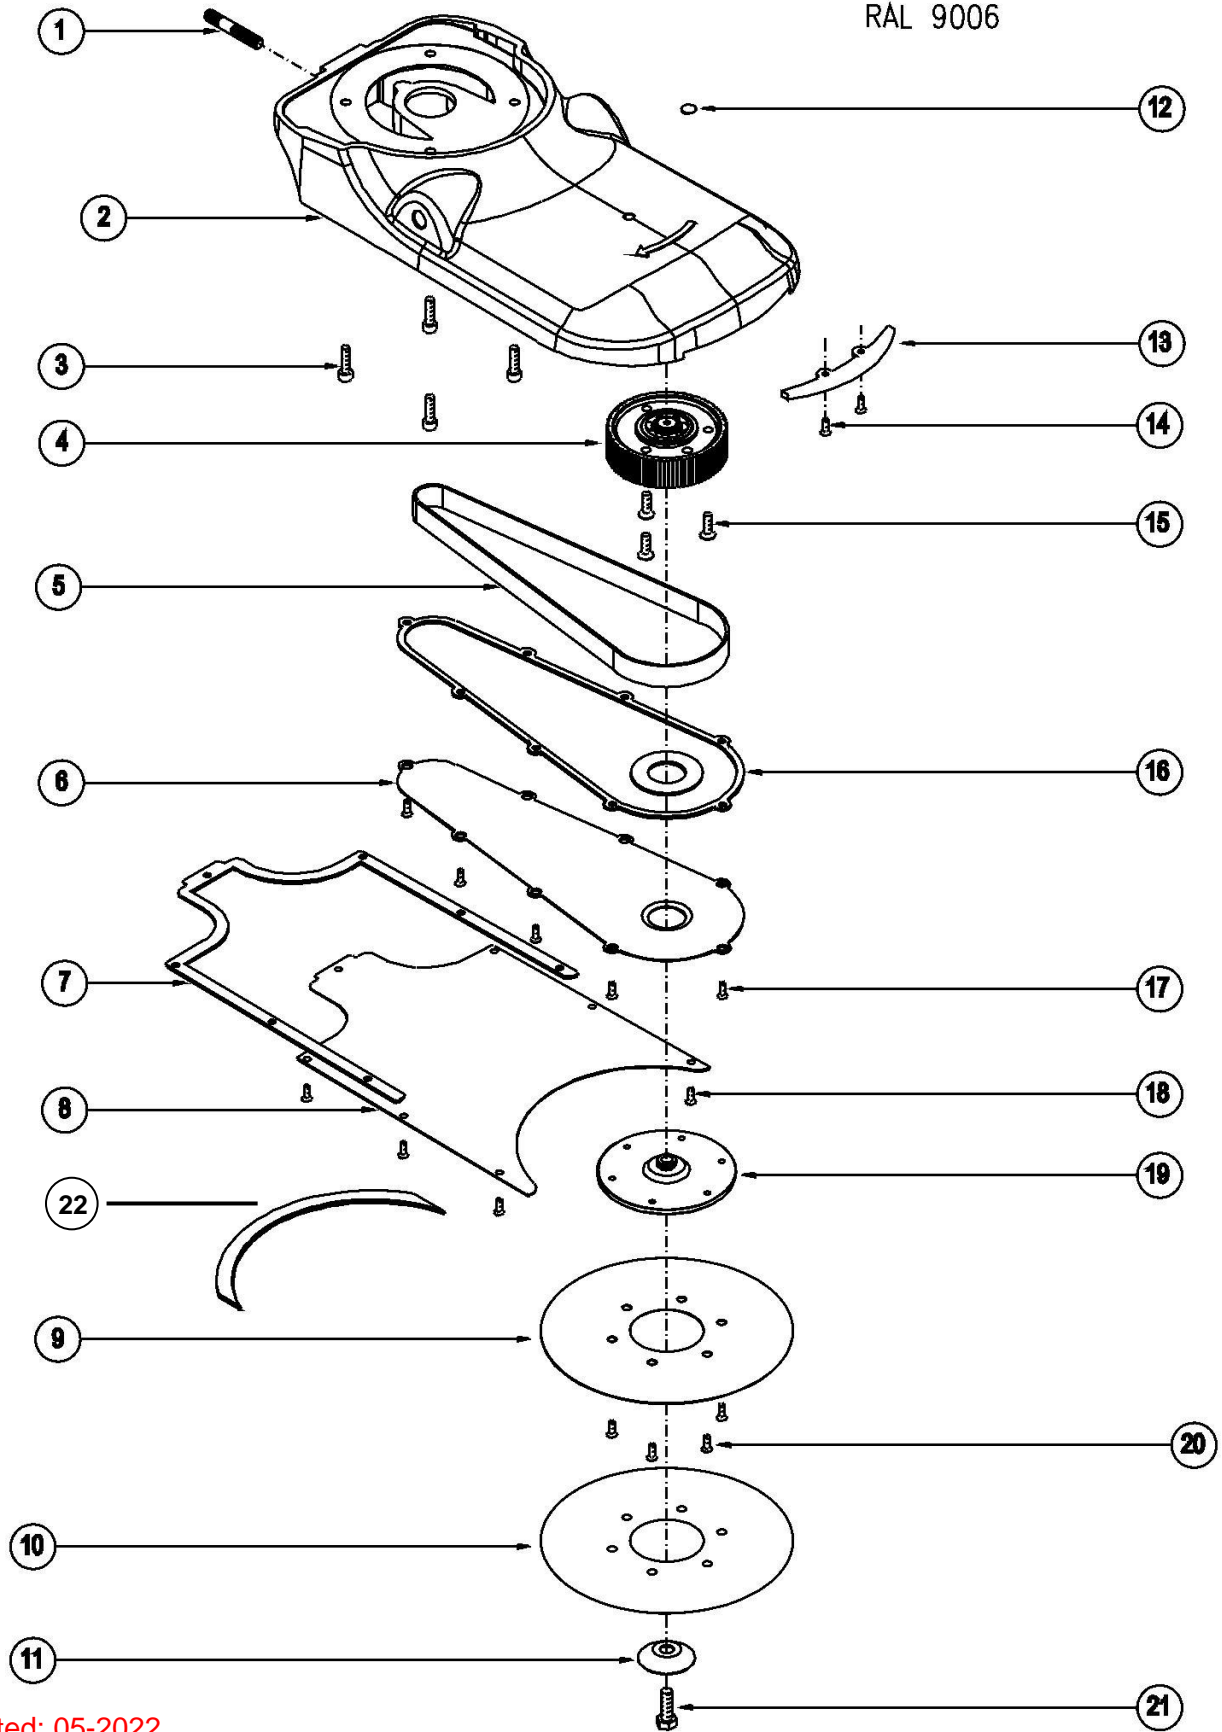

COMPLETE MEDIUM ARM ASSEMBLY METAL PLATE
RAL 9006

Updated: 05-2022

Bona®

EDGE UX

230V-50Hz

KT-BONA

Page 13/16

SEPTEMBER 2019

SPARE PARTS PAGE 7 of 8

<i>ITEM</i>	<i>PART NUMBER</i>	<i>DESCRIPTION</i>	<i>Q.TY</i>
1	ASK2500030009	STUD BOLT M8x37 GALVANIZED	1
2	ASK7200040028BKT	MEDIUM ARM 220 RAL9006-EDGE UX	1
3	ASK5800330604	SCREW M6X20 HEX.SOC.HEA.CAP (UNI 5931) GAL	4
4	ASK7299940060	PULLEY ASSEMBLY-EDGE UX	1
5	ASK7200030051	DRIVE BELT-GATES POWERGR.HTD 645 3M	1
6	ASK7200030066	TRANSMISSION METAL SHEET- EDGE UX 220	1
7	ASK7200030067	SUCTION SEAL- EDGE UX 220	1
8	ASK7200030065	SUCTION METAL SHEET- EDGE UX 220	1
9	ASK7200030041	BLUE STEEL DISC F/BACK.DISC TH=0.8	1
10	ASO222059	VELCRO DISC FOR BACKING DISC D.178	1
11	ASO222053	CONICAL WASHER	1
12	ASK5100031330	EYEBOLT LOCKING CAP	1
13	ASK7200030049	NEW WALL EDGE-EDGE UX 220	1
14	ASK5800530401	SCREW M4x10 CRFH (UNI 7688 DIN965) GAL	2
15	ASK5800630604	SCREW M6x18 HE.SOC.CO.U.HE. (UNI 5933) GALV	3
16	ASK7200030068	TRANSMISSION SEAL- EDGE UX 220	1
17	ASK5800530401	SCREW M4x10 CRFH (UNI 7688 DIN965) GAL	8
18	ASK5800530401	SCREW M4x10 CRFH (UNI 7688 DIN965) GAL	7
19	ASK7200030057	METAL CENTERING DISC SUPPORT M14X1	1
20	ASO958012	SCREW M5X8 TORX CAP HEAD GALVANIZED	6
21	ASK5800730802	SCREW M8x20 HEX.HEAD (UNI 5739) GALVAN	1
22	ASK7200030071	Rubber Profil	1

Updated: 05-2022

Bona®

EDGE UX
230V-50Hz

KT-BONA

Page 14/16

SEPTEMBER 2019