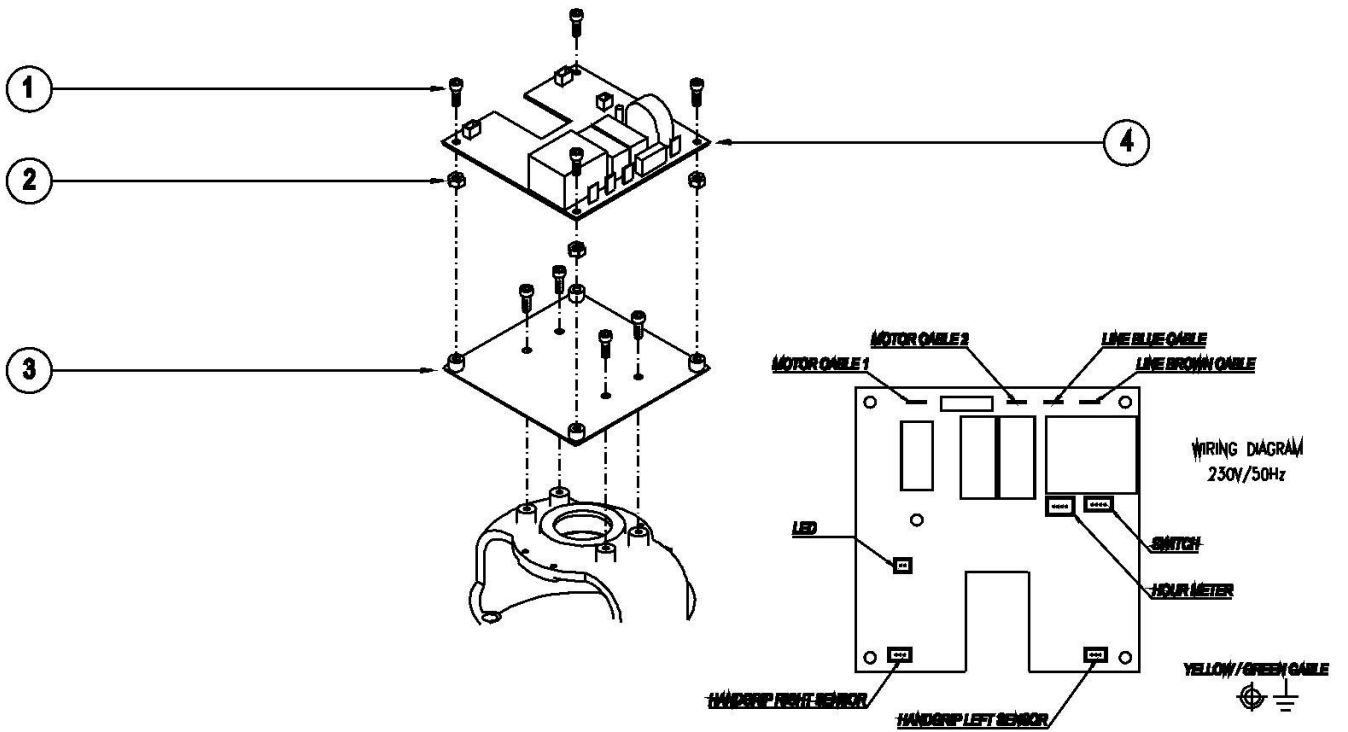

## SPARE PARTS PAGE 1 of 8

<b>ITEM</b>	<b>PART NUMBER</b>	<b>DESCRIPTION</b>	<b>Q.TY</b>
1	ASK 7299940006BKT	COMPLETE REAR SHELL ASSEMBLY 230/50 R9006	1
2	ASK7299940029	COMPLETE RIGHT HANDGRIP ASSEMBLY EDGE UX	1
3	ASK7299940028	COMPLETE LEFT HANDGRIP ASSEMBLY EDGE UX	1
4	ASK7299940005BKT	COMPLETE WHEEL SUPPORT EU ASSEMBLY R9006	1
5	ASK7299940008	BOARD ASSEMBLY 1-230/50-EDGE UX	1
6	ASK7299940026	COMPLETE UPPER SHELL ASSEMBLY EDGE UX	1
7	ASK7299940001	COMPLETE MOTOR+CONVEYOR ASSEMBLY 230/50	1
8	ASK7299940042BKT	COMPLETE MEDIUM ARM ASSEMBLY-METAL PLATE	1
9	ASK7299940007BKT	COMPLETE FRONT SHELL ASSEMBLY R9006-EU	1
10	ASK7299940044BKT	COMPLETE SHORT ARM ASSEMBLY-METAL PLATE	1

Updated: 11-2022

**Bona**<sup>®</sup>

**EDGE UX**  
230V-50Hz

KT-BONA

Page 2/16

SEPTEMBER 2019

EU COMPLETE PRINTED CIRCUIT BOARD ASSEMBLY 230/50Hz

COMPLETE UPPER SHELL ASSEMBLY