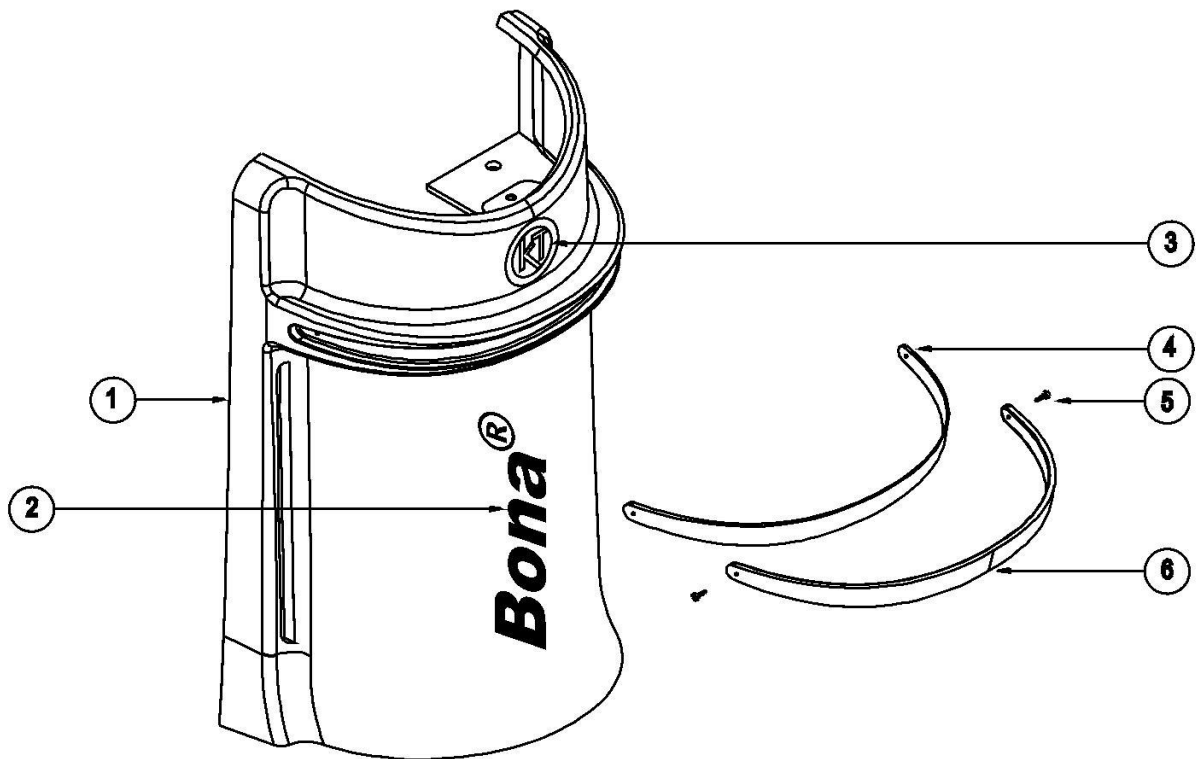

Updated: 11-2022

**Bona**<sup>®</sup>

**EDGE UX**  
230V-50Hz

KT-BONA

Page 4/16

SEPTEMBER 2019

EU COMPLETE FRONT SHELL ASSEMBLY

EU COMPLETE WHEELS HOLDING ASSEMBLY