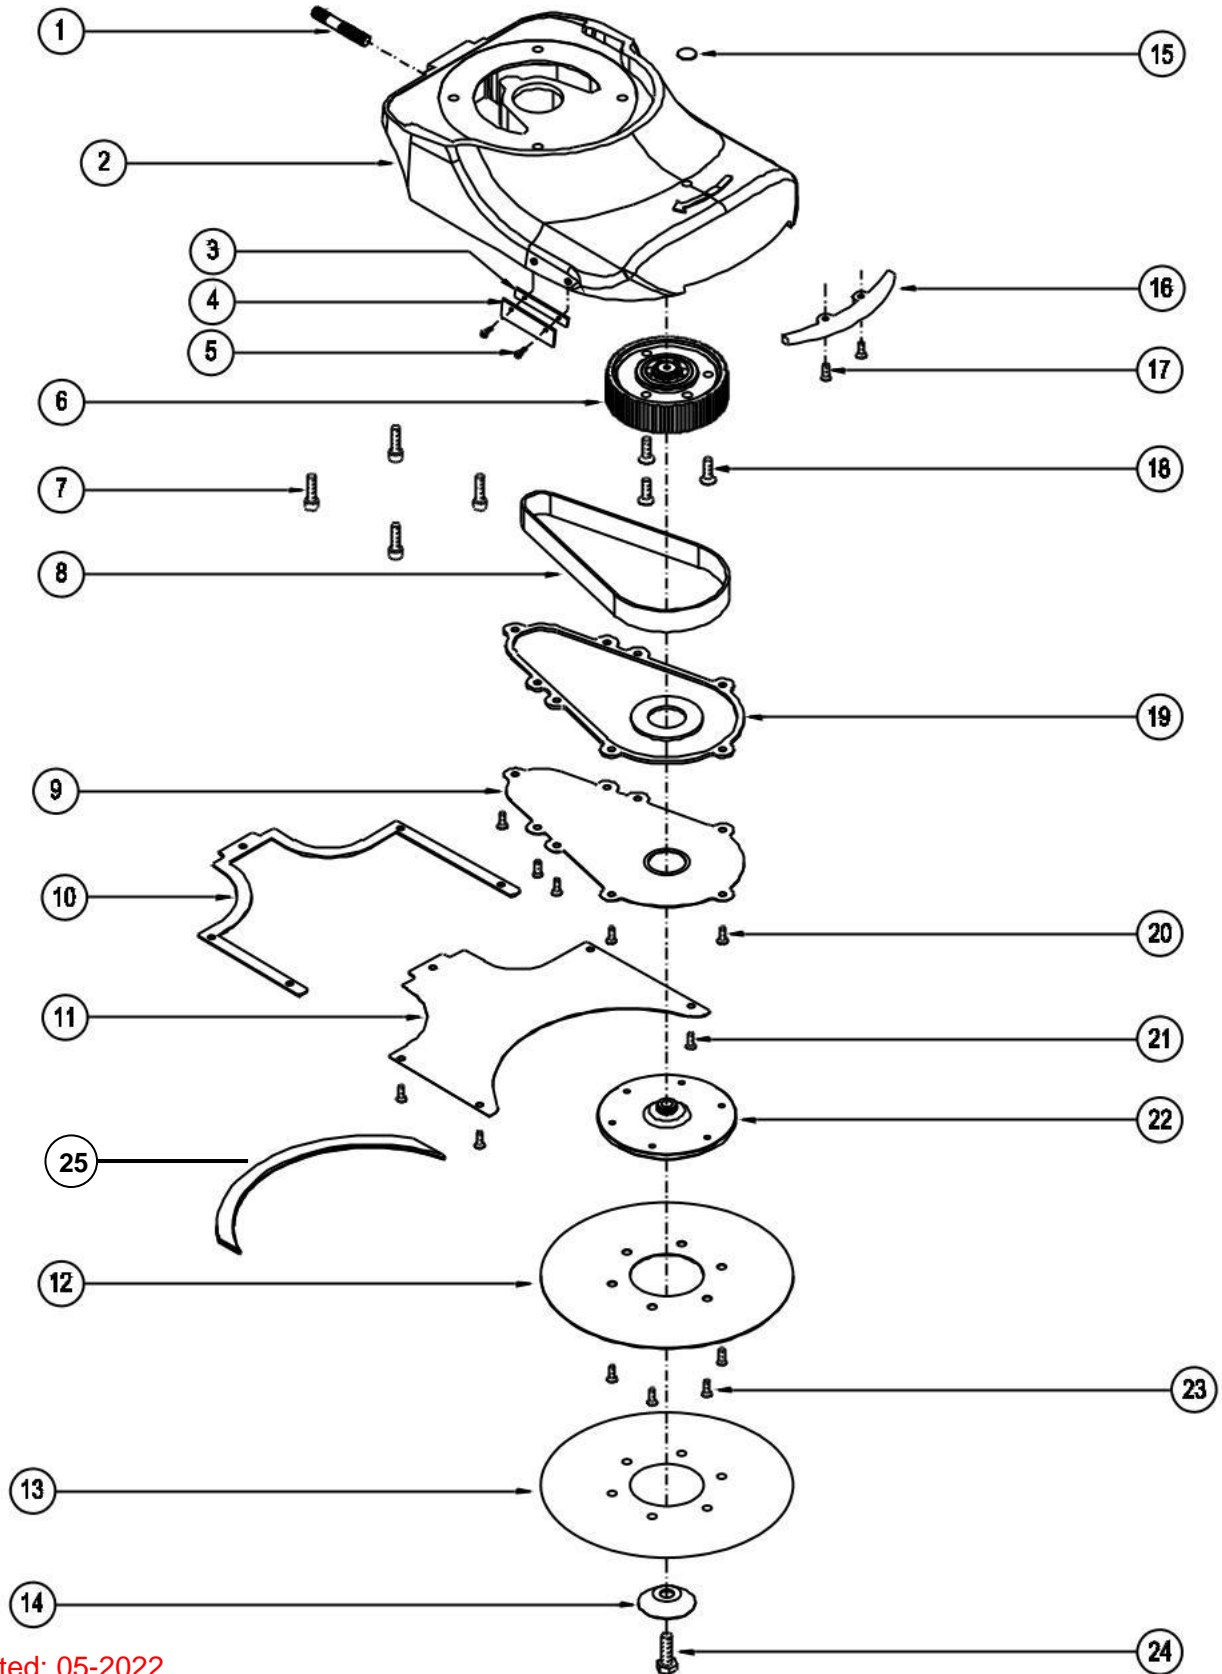

COMPLETE SHORT ARM ASSEMBLY METAL PLATE
RAL 9006

Updated: 05-2022

SPARE PARTS PAGE 6 of 8

<i>ITEM</i>	<i>PART NUMBER</i>	<i>DESCRIPTION</i>	<i>Q.TY</i>
1	ASK2500030009	STUD BOLT M8x37 GALVANIZED	1
2	ASK7200040004BKT	SHORT ARM RAL9006-EDGE UX	1
3	ASK7200030070	DUST GUARD FIXING PLATE	1
4	ASK7200030062	SILICONE DUST GUARD 23X50	1
5	ASK5800230301	SCREW M3x6 CROSS REC.PAN H.(UNI 7687)	2
6	ASK7299940060	PULLEY ASSEMBLY-EDGE UX	1
7	ASK5800330604	SCREW M6X20 HEX.SOC.HEA.CAP (UNI 5931) GAL	4
8	ASK7200030009	DR.BELT MEGADY.ISORAN 432 RPP3 H=18	1
9	ASK7200030011	TRANSMISSION METAL SHEET-EDGE UX 130	1
10	ASK7200030045	SUCTION SEAL-EDGE UX 130	1
11	ASK7200030054	SUCTION METAL SHEET-EDGE 130	1
12	ASK7200030041	BLUE STEEL DISC F/BACK.DISC TH=0.8	1
13	ASO222059	VELCRO DISC FOR BACKING DISC D.178	1
14	ASO222053	CONICAL WASHER	1
15	ASK3100030804	STOPPER-TAP0705 RAL9005	1
16	ASK7200030049	NEW WALL EDGE-EDGE UX 220	1
17	ASK5800530401	SCREW M4x10 CRFH (UNI 7688 DIN965) GAL	2
18	ASK5800630604	SCREW M6x18 HE.SOC.CO.U.HE. (UNI 5933) GALV	3
19	ASK7200030055	TRANSMISSION SEAL-EDGE UX 130	1
20	ASK5800530401	SCREW M4x10 CRFH (UNI 7688 DIN965) GAL	8
21	ASK5800530401	SCREW M4x10 CRFH (UNI 7688 DIN965) GAL	5
22	ASK7200030057	METAL CENTERING DISC SUPPORT M14X1	1
23	ASO958012	SCREW M5X8 TORX CAP HEAD GALVANIZED	6
24	ASK5800730802	SCREW M8x20 HEX.HEAD (UNI 5739) GALVAN	1
25	ASK7200030071	Rubber Profil	1

Updated: 11-2022