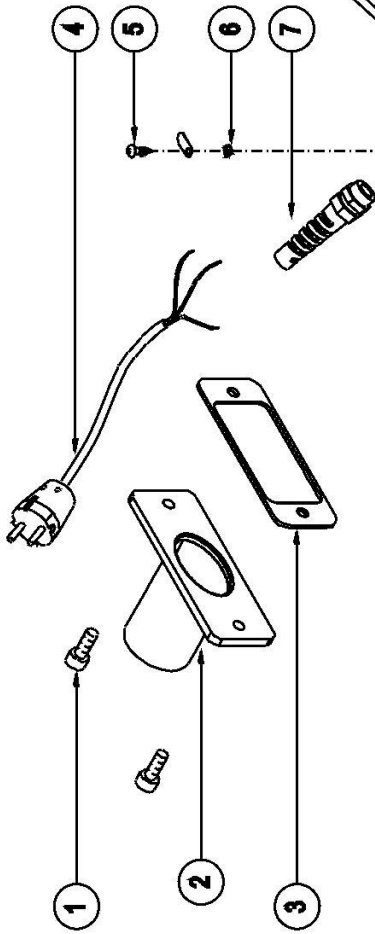

## SPARE PARTS PAGE 4 of 8

ITEM	PART NUMBER	DESCRIPTION	Q.TY
1	ASK5100030407	CARBON BRUSH 230/50	2
2	<u>ASK5800330510</u>	SCREW M5X50 HE.SO.HE.CAP (UNI 5931) GALVAN	2
3	ASK5801933003	NUT M3 HIGH SELF-LOCK.GALVAN.(DIN 982)	4
4	ASK5802233001	SERRAT.LOCK WASHER D3 (UNI 6798/A) GALVAN.	4
5	ASK7200040001	MOTOR MACHINED BODY EDGE UX	1
6	<u>ASK5299940506</u>	WOUND STATOR 230/50	1
7	ASK5803230001	COMPENSAT.ELASTIC RING 34.5X28X0.5	1
8	ASK5802234002	WASHER 5.3X15X1.5 (UNI 6593) GALVANIZ.	2
9	ASK5800330508	SCREW M5x60 HEX.SOCK.H.C.(UNI 5931) GALVAN.	2
10	<u>ASK5299940225</u>	COMPLETE ROTOR ASSEMBLY 230/50	1
11	ASK7200040002	MACHINED CONVEYOR EDGE UX	1
12	ASK5100030412	C.BRUSH HOLDER W/INS.BLOCKS + SCREWS	2
13	ASK5800330506	SCREW M5x25 HE.SO.HE.CAP (UNI 5931) GALVAN.	1
14	<u>ASK5804032006</u>	BEARING 6202-2RS1	1
15	ASK5299940239	ROTOR 230V/50HZ	1
16	ASK5100040415	MOTOR FAN	1
17	<u>ASK5100040417</u>	FANS SEPARATOR DISC	1
18	ASK0400040418	SUCTION FAN	1
19	ASK5804032010	6202 2RS BEARING	1
20	ASK5100030045	ROTOR SPACER	1
21	<u>ASK5100030046</u>	PULLEY	1

Updated: 11-2022

**EDGE UX**  
230V-50Hz

KT-BONA

Page 8/16

SEPTEMBER 2019

1  
COMPLETE REAR SHELL 230V/50Hz RAL9006

2  
COMPLETE RIGHT HAND GRIP

3  
COMPLETE LEFT HAND GRIP