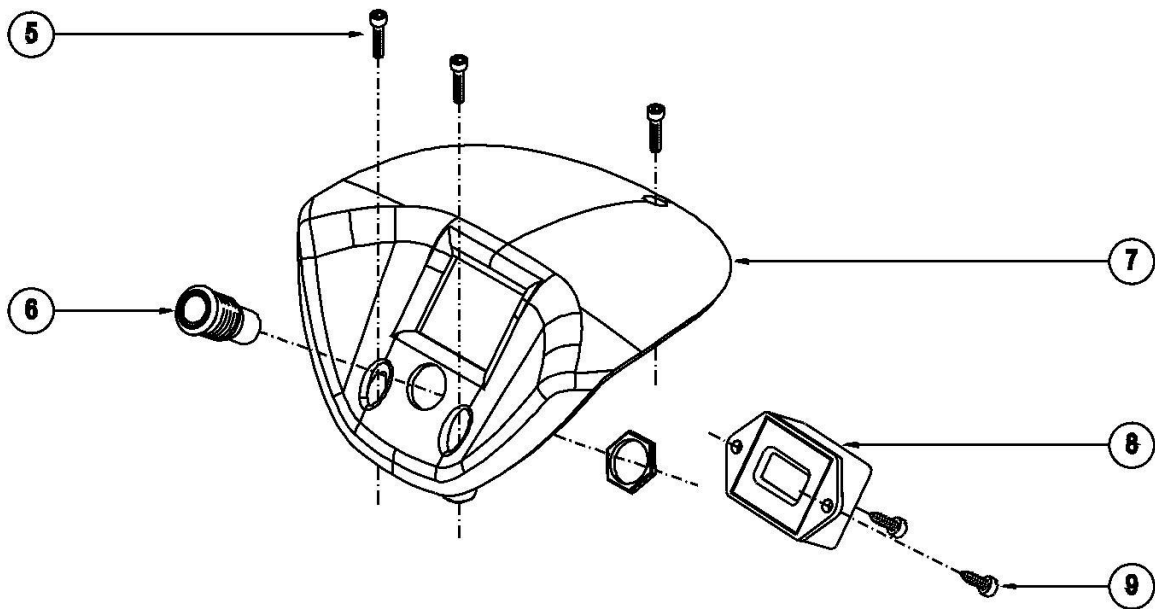

## SPARE PARTS PAGE 1 of 8

<b>ITEM</b>	<b>PART NUMBER</b>	<b>DESCRIPTION</b>	<b>Q.TY</b>
1	ASK 7299940006BKT	COMPLETE REAR SHELL ASSEMBLY 230/50 R9006	1
2	ASK7299940029	COMPLETE RIGHT HANDGRIP ASSEMBLY EDGE UX	1
3	ASK7299940028	COMPLETE LEFT HANDGRIP ASSEMBLY EDGE UX	1
4	ASK7299940005BKT	COMPLETE WHEEL SUPPORT EU ASSEMBLY R9006	1
5	ASK7299940008	BOARD ASSEMBLY 1-230/50-EDGE UX	1
6	ASK7299940026	COMPLETE UPPER SHELL ASSEMBLY EDGE UX	1
7	ASK7299940001	COMPLETE MOTOR+CONVEYOR ASSEMBLY 230/50	1
8	ASK7299940042BKT	COMPLETE MEDIUM ARM ASSEMBLY-METAL PLATE	1
9	ASK7299940007BKT	COMPLETE FRONT SHELL ASSEMBLY R9006-EU	1
10	ASK7299940044BKT	COMPLETE SHORT ARM ASSEMBLY-METAL PLATE	1

Updated: 11-2022

**Bona**<sup>®</sup>

**EDGE UX**  
230V-50Hz

KT-BONA

Page 2/16

SEPTEMBER 2019

EU COMPLETE PRINTED CIRCUIT BOARD ASSEMBLY 230/50Hz

COMPLETE UPPER SHELL ASSEMBLY