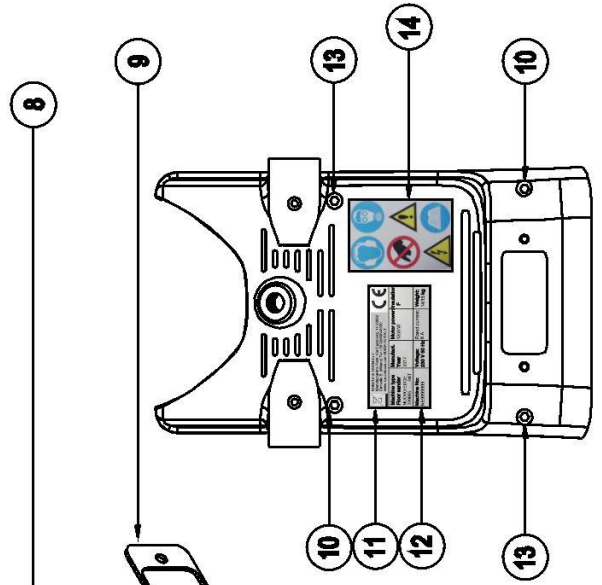

## SPARE PARTS PAGE 4 of 8

ITEM	PART NUMBER	DESCRIPTION	Q.TY
1	ASK5100030407	CARBON BRUSH 230/50	2
2	<u>ASK5800330510</u>	SCREW M5X50 HE.SO.HE.CAP (UNI 5931) GALVAN	2
3	ASK5801933003	NUT M3 HIGH SELF-LOCK.GALVAN.(DIN 982)	4
4	ASK5802233001	SERRAT.LOCK WASHER D3 (UNI 6798/A) GALVAN.	4
5	ASK7200040001	MOTOR MACHINED BODY EDGE UX	1
6	<u>ASK5299940506</u>	WOUND STATOR 230/50	1
7	ASK5803230001	COMPENSAT.ELASTIC RING 34.5X28X0.5	1
8	ASK5802234002	WASHER 5.3X15X1.5 (UNI 6593) GALVANIZ.	2
9	ASK5800330508	SCREW M5x60 HEX.SOCK.H.C.(UNI 5931) GALVAN.	2
10	<u>ASK5299940225</u>	COMPLETE ROTOR ASSEMBLY 230/50	1
11	ASK7200040002	MACHINED CONVEYOR EDGE UX	1
12	ASK5100030412	C.BRUSH HOLDER W/INS.BLOCKS + SCREWS	2
13	ASK5800330506	SCREW M5x25 HE.SO.HE.CAP (UNI 5931) GALVAN.	1
14	<u>ASK5804032006</u>	BEARING 6202-2RS1	1
15	ASK5299940239	ROTOR 230V/50HZ	1
16	ASK5100040415	MOTOR FAN	1
17	<u>ASK5100040417</u>	FANS SEPARATOR DISC	1
18	ASK0400040418	SUCTION FAN	1
19	ASK5804032010	6202 2RS BEARING	1
20	ASK5100030045	ROTOR SPACER	1
21	<u>ASK5100030046</u>	PULLEY	1

Updated: 11-2022

**EDGE UX**  
230V-50Hz

KT-BONA

Page 8/16

SEPTEMBER 2019

1  
COMPLETE REAR SHELL 230V/50Hz RAL9006

2  
COMPLETE RIGHT HAND GRIP

3  
COMPLETE LEFT HAND GRIP