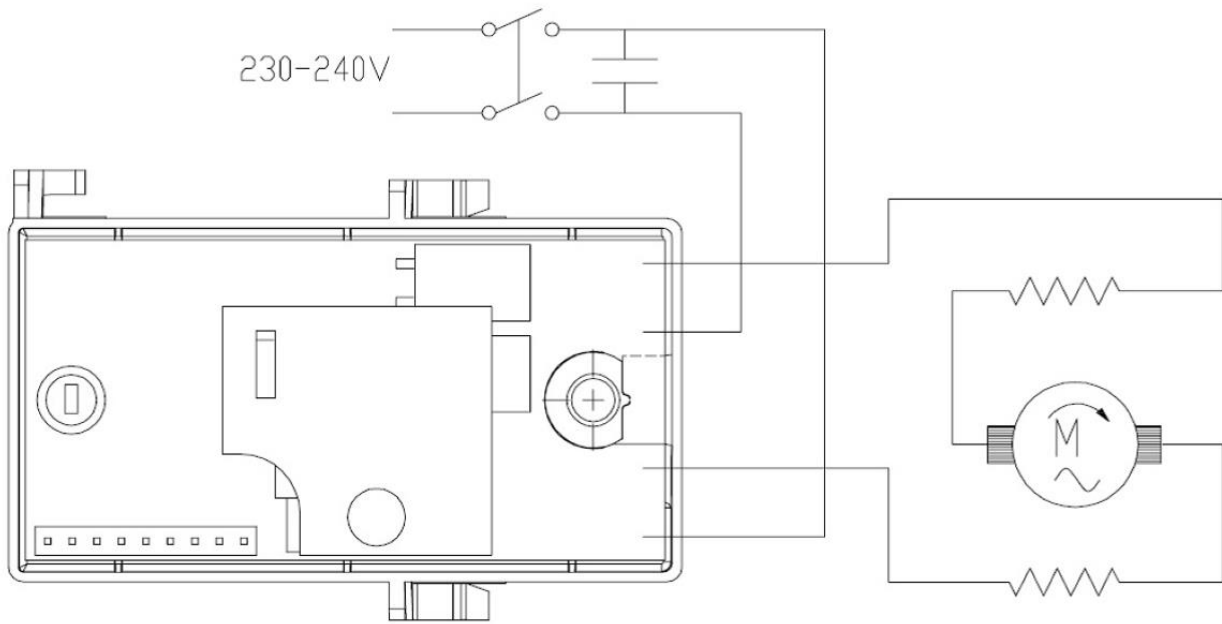

3 Negative pressure monitoring

Item no.	Article no.	Description	Quantity
1	087655	Housing Pressure monitoring BS125 Asbest	1
2	087656	Pressure monitoring plate BS125 Asbest	1
3	LU Pos.1	Socket head screw	4
4	039190	Screw connection w.bending prot.M20x1,5	1
5	047935	Nut PE M20x1,5	1
6	014653	Plug socket Mambo	1
7	017702	Countersunk screw M4x16 DIN 7991 10.9	4
8	016961	Snorr washer M4	6
9	014813	Hexagon nut M4 DIN 985	6
10	087653	Connection set vacuum monitoring	1
11	014717	Cylinder head screw M4x10 DIN 912	2
12	071318	Contactora 230V	1
13	080112	Top hat rail 75 mm	1
14	068027	Top hat rail protection clamp GR-GE 4x	1
15	071895	Top hat rail unclamp 6mm	2
16	077259	Lens head screw M 4x 6	4
17	071591	El.cord 3G2,5²X0,36M black Schukost	1
18	176253	Differential pressure switch 250-5000Pa	1
19	087710	Swivel castor pressure monitoring	4
20	047385	Lens head screw M8x20	4
21	014810	Hexagon nut M 8 DIN 934 I6I/I8I	4
22	152796	Label small 25x50mm for BS125 Asbest	1
23	174262	Silencer AMTE-M-H-M5	1
o.Abb.	088688	Cable set for vacuum monitoring	1

4 Circuit diagram