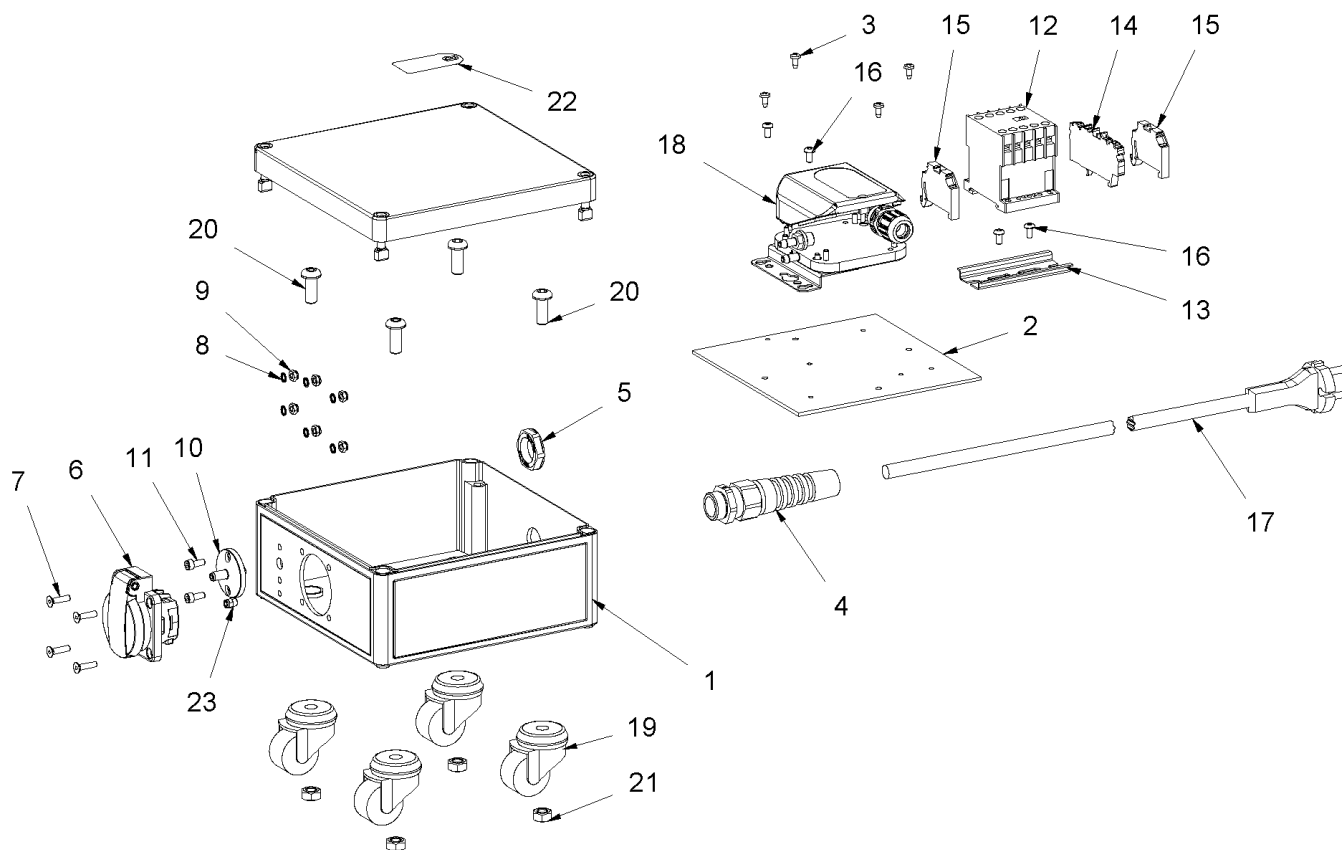

3 Negative pressure monitoring

3 Negative pressure monitoring

Item no.	Article no.	Description	Quantity
1	087655	Housing Pressure monitoring BS125 Asbest	1
2	087656	Pressure monitoring plate BS125 Asbest	1
3	LU Pos.1	Socket head screw	4
4	039190	Screw connection w.bending prot.M20x1,5	1
5	047935	Nut PE M20x1,5	1
6	014653	Plug socket Mambo	1
7	017702	Countersunk screw M4x16 DIN 7991 10.9	4
8	016961	Snorr washer M4	6
9	014813	Hexagon nut M4 DIN 985	6
10	087653	Connection set vacuum monitoring	1
11	014717	Cylinder head screw M4x10 DIN 912	2
12	071318	Contactora 230V	1
13	080112	Top hat rail 75 mm	1
14	068027	Top hat rail protection clamp GR-GE 4x	1
15	071895	Top hat rail unclamp 6mm	2
16	077259	Lens head screw M 4x 6	4
17	071591	El.cord 3G2,5²X0,36M black Schukost	1
18	176253	Differential pressure switch 250-5000Pa	1
19	087710	Swivel castor pressure monitoring	4
20	047385	Lens head screw M8x20	4
21	014810	Hexagon nut M 8 DIN 934 I6I/I8I	4
22	152796	Label small 25x50mm for BS125 Asbest	1
23	174262	Silencer AMTE-M-H-M5	1
o.Abb.	088688	Cable set for vacuum monitoring	1