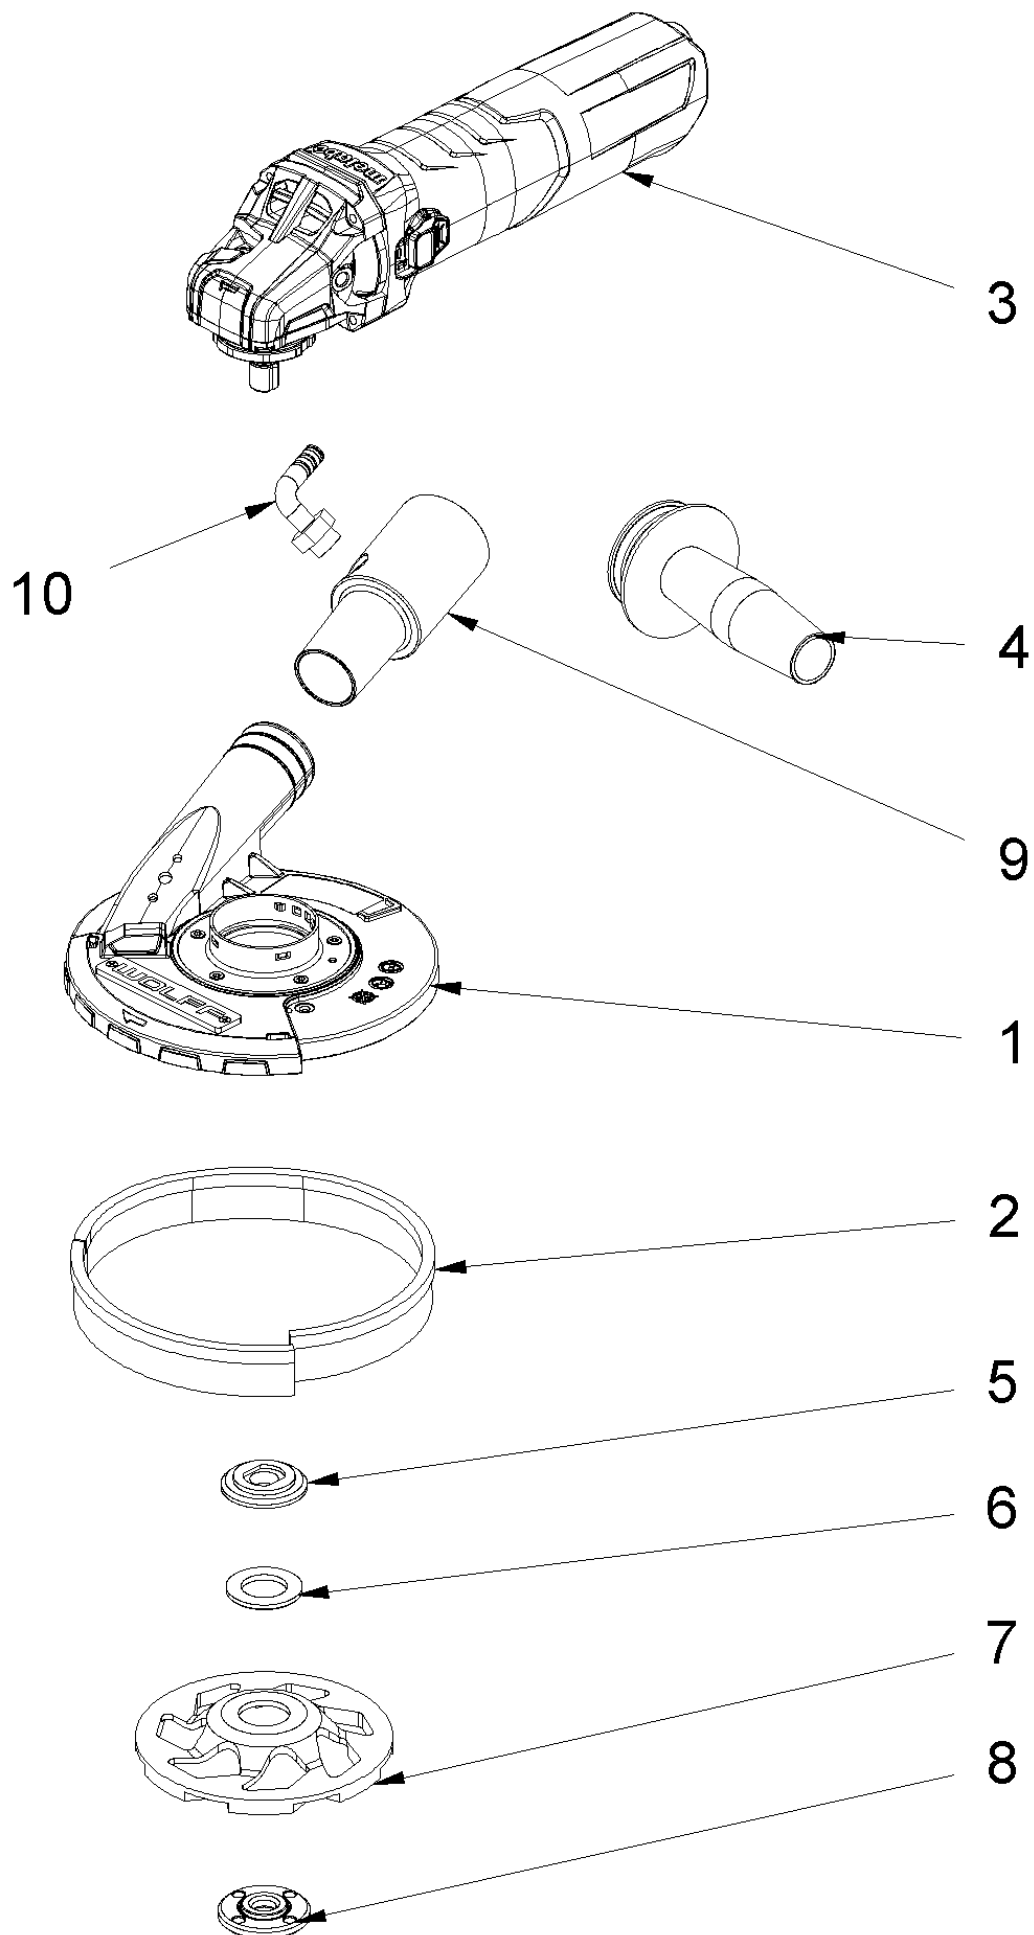

1 Machine

1 Machine

Item no.	Article no.	Description	Quantity
1	080884	Cover with Brush WE15 BS 125	1
2	087845	Brush Set BS 125 Asbestos	1
3	146993	Motor 230V 50-60Hz	1
4	081258	Anti-vibration handle, M 8 black	1
5	080872	Clamping flange Motor WE15	1
6	081109	Disc 36x22,4x3	1
7	072983	Dia-Grinding disc Ø125mm ES K 20/BS125	1
8	080876	Clamping nut cpl. M14 Motor WE15	1
9	174624	Suction nozzle negative pressure BS125	1
10	174628	Angle screw-in socket WES 6 M12x1.5	1