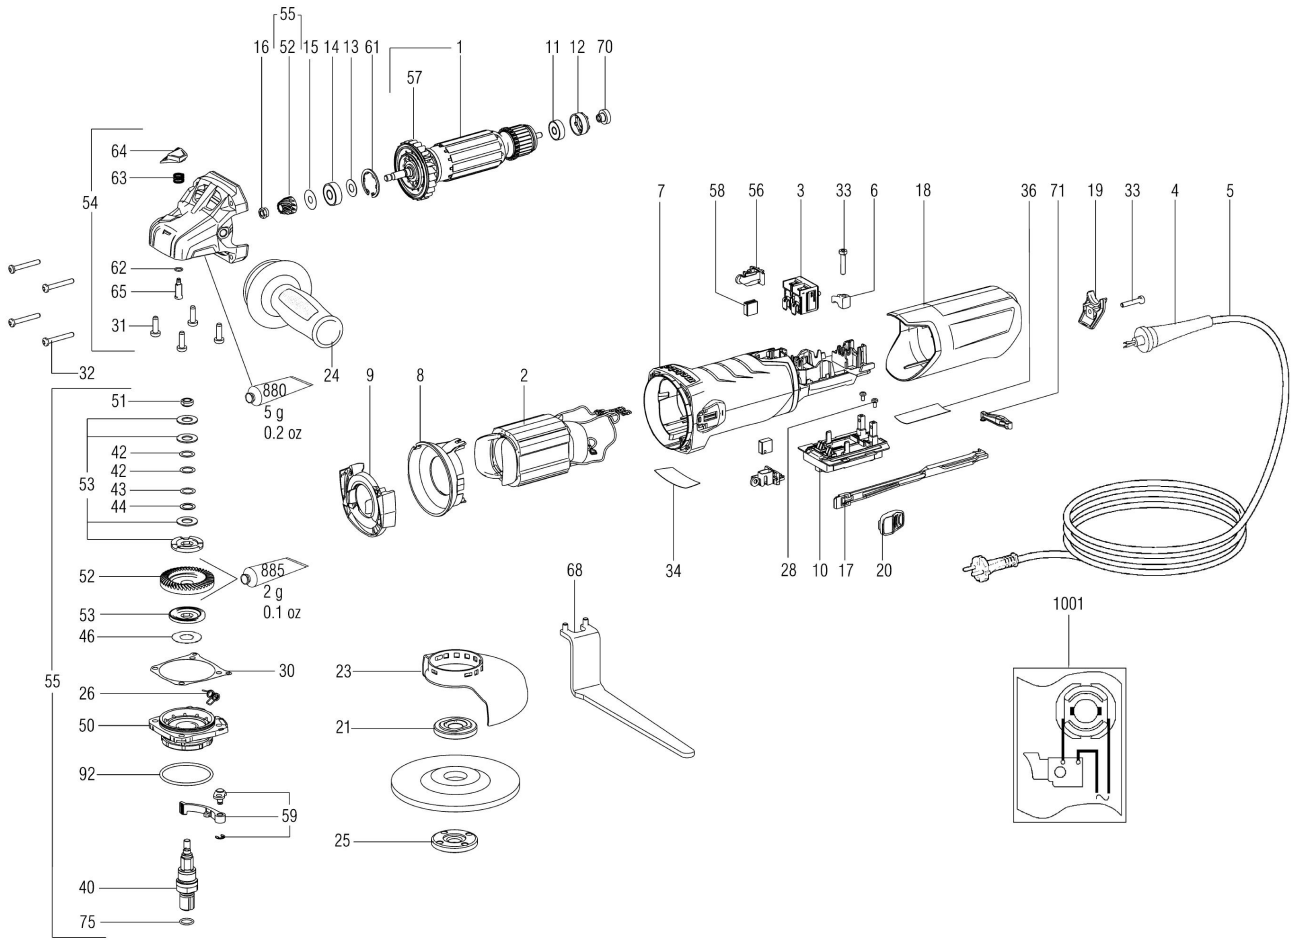

2 Motor

2 Motor

Item no.	Article no.	Description	Quantity
1	080844	Armature 230V Motor WE15	1
2	080845	Stator cpl. 230V Motor WE15	1
3	080846	Switch 2polig Motor WE15	1
4	080847	Cable sleeve 230V Motor WE15	1
5	080849	Kabel w. plug 230V Motor WE15	1
6	080851	Cable clamp Motor WE15	1
7	080852	Motor housing black Motor WE15	1
8	080854	Cover Baffle Motor WE15	1
9	080855	Baffle Motor WE15	1
10	080856	Elektronic cpl. 230V 50/60Hz Motor WE15	1
11	080902	Ball bearing DIN625 626 6x19x6 Motor W	1
12	080858	Rubber bushing Motor WE15	1
13	080859	Washer 8,05x17x0,4 Motor WE15	1
14	078608	Rillenkugellager SKF DIN625-608-2RSH SH	1
15	080860	Washer 7,05x19,5x0,2 Motor WE15	1
16	080867	Hexagon nut Motor WE15	1
17	080868	Switch rod Motor WE15	1
18	080869	Cap Motor WE15	1
19	080870	End cap Motor-WE15	1
20	080871	Switch slide Motor WE15	1
21	080872	Clamping flange Motor WE15	1
23		Cover grinding Disc	1
24		Handle/handgrip	1
25		Motor flange	1
26	080873	Leg spring Motor WE15	1
28	080903	Lens screw M3X 6 Motor WE15	2
30	080874	Gasket Motor WE15	1
31	080904	Lens screw M5X16 Motor WE15 (048507)	4
32	080905	Selftapping fill. head screw 4,2x32 Moto	4
33	080906	Selftapping fill. head screw 4,2x22 Moto	2
34		Rating plate	1
36		Rating plate	1
40	080875	Spindle M14 Motor WE15	1
41	080876	Clamping nut cpl. M14 Motor WE15	1