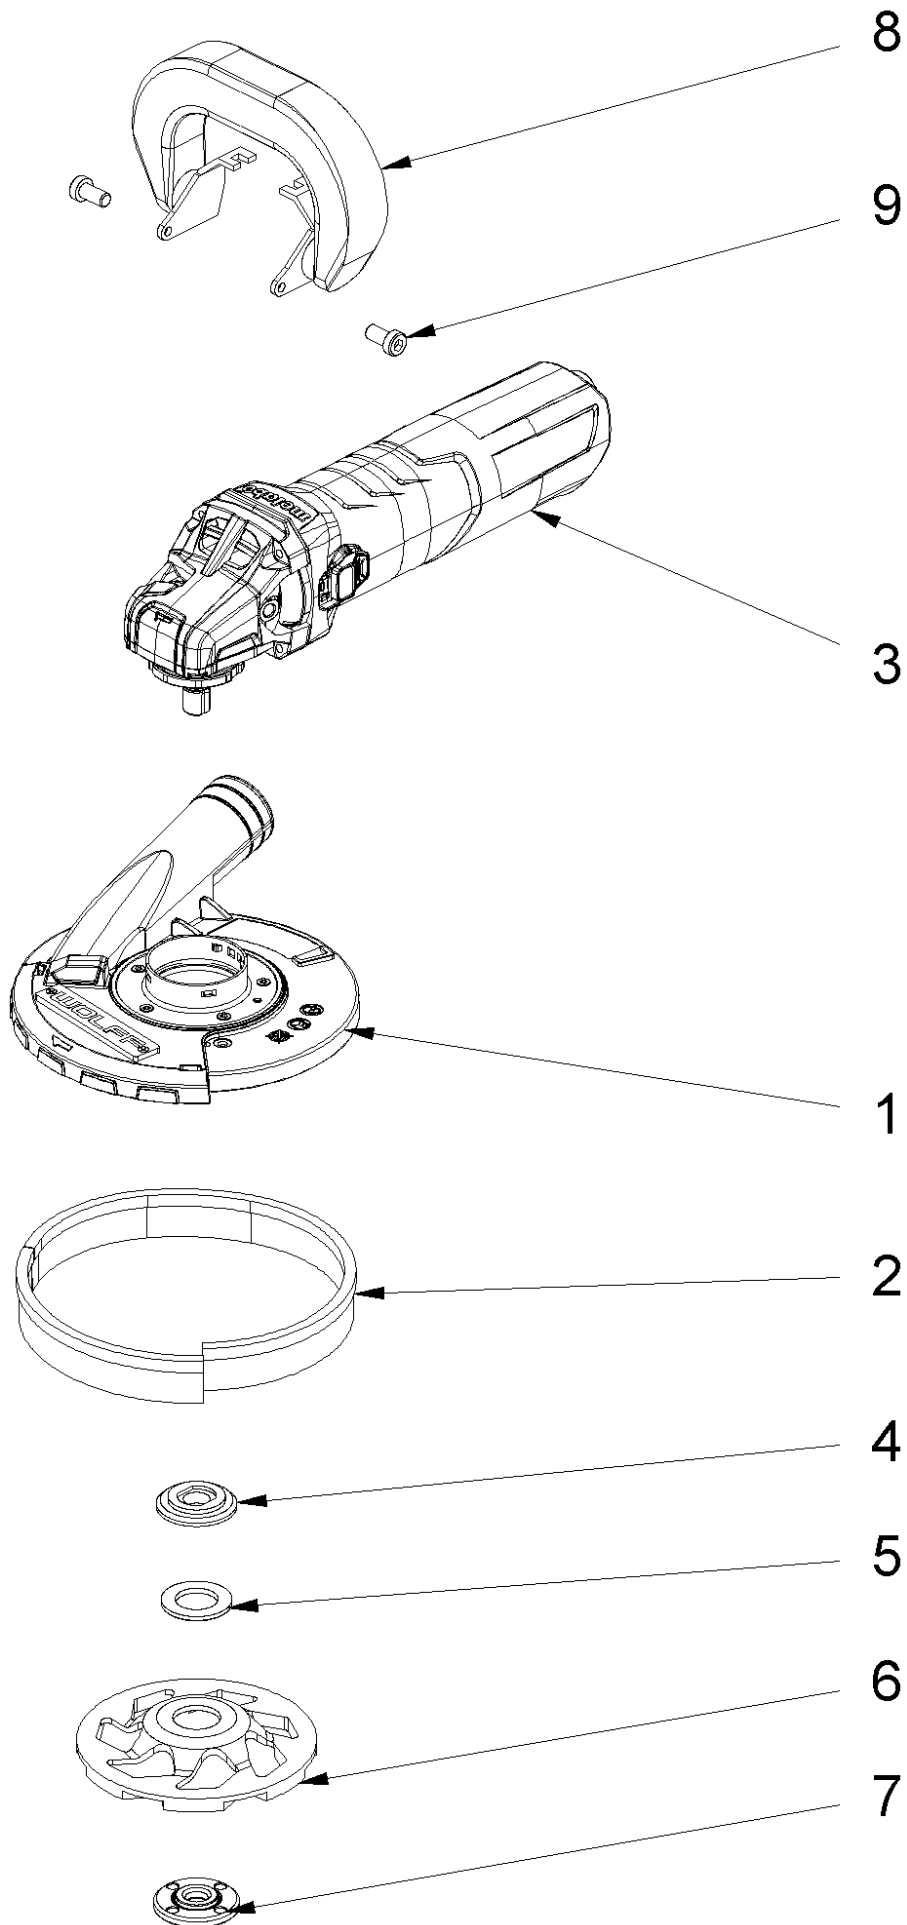

1 Machine

1 Machine

Item no.	Article no.	Description	Quantity
1	080884	Cover with Brush WE15 BS 125	1
2	080753	Brush set suction unit BS125	1
3	146993	Motor 230V 50-60Hz	1
4	080872	Clamping flange Motor WE15	1
5	081109	Disc 36x22,4x3	1
6	072983	Dia-Grinding disc Ø125mm ES K 20/BS125	1
7	080876	Clamping nut cpl. M14 Motor WE15	1
8	080480	Hand grip WE15 BS125	1
9	014733	Cylinder head screw M8x16 DIN 6912	2