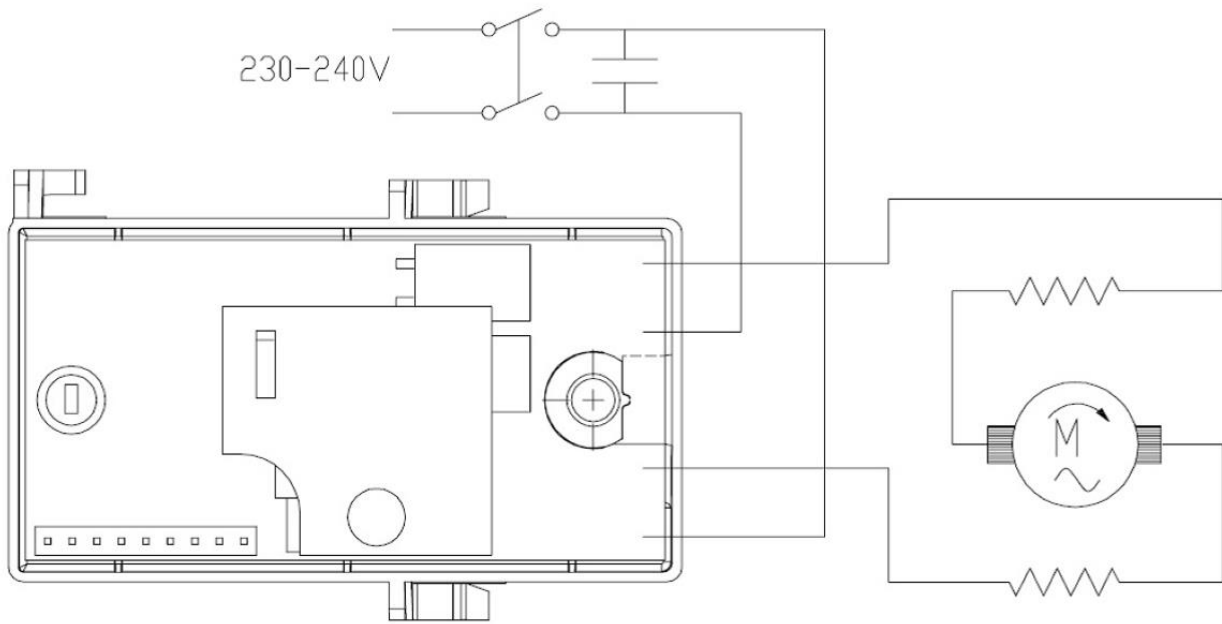

1 Motor

Item no.	Article no.	Description	Quantity
52		Screw	4
55	079699	Washer Motor BS125	2
81	078343	Current limiter Motor EF135	1
82	070341	ZZMagnet EF135/BS125ZZZ	1
89	069285	Twin hole spanner EF135/BS12 SEE 159342	1
100	074662	Cover BS125	1
101	074661	Cover BS125	1
105	074602	Rubber long BS125	1
107	074603	Rubber short BS125	1
110		Spring	1
113		Bushing	1
115		Flange	1
116		Washer	1
117		Washer	3
120	074660	Handle BS125	1
121	077163	Distance ring BS125	2
122	073384	Screw M 8x45	2
125	066727	Countersunk screw M 4x10 ISO 14581	1
126		Sealing	1
213		Motor housing	1
214	072983	Dia-Grinding disc Ø125mm ES K 20/BS125	1
o.Abb.	059185	Plug adapter 2-pole 230V CH T11	1
o.Abb.	073312	Adapter Plug 2-pol.230V SK2 UK/Euro	1

2 Circuit diagram