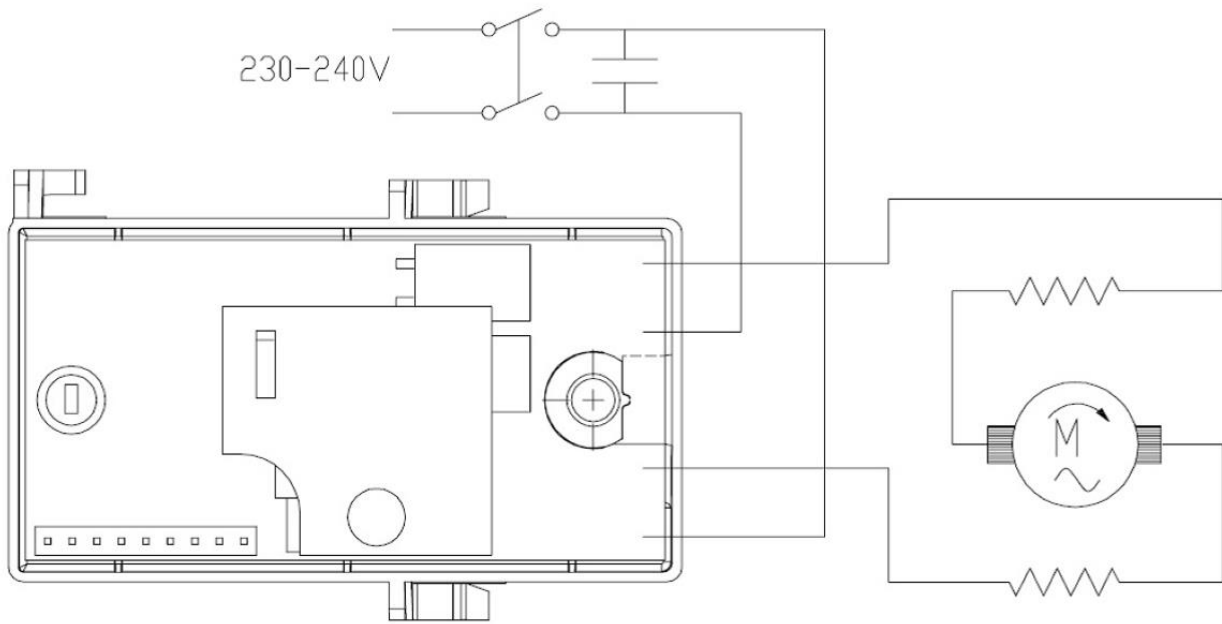

1 Motor

Item no.	Article no.	Description	Quantity
55	079699	Washer Motor BS125	2
81	078343	Current limiter Motor EF135	1
82	070341	ZZZMagnet EF135/BS125ZZZ	1
89	069285	Twin hole spanner EF135/BS12 SEE 159342	1
100	074662	Cover BS125	1
101	074661	Cover BS125	1
105	074602	Rubber long BS125	1
107	074603	Rubber short BS125	1
110		Spring	1
113		Bushing	1
115		Flange	1
116		Washer	1
117		Washer	3
120	074660	Handle BS125	1
121	077163	Distance ring BS125	2
122	073384	Screw M 8x45	2
125	066727	Countersunk screw M 4x10 ISO 14581	1
213		Motor housing	1
214	072983	Dia-Grinding disc Ø125mm ES K 20/BS125	1
o.Abb.	059185	Plug adapter 2-pole 230V CH T11	1
o.Abb.	073312	Adapter Plug 2-pol.230V SK2 UK/Euro	1

2 Circuit diagram