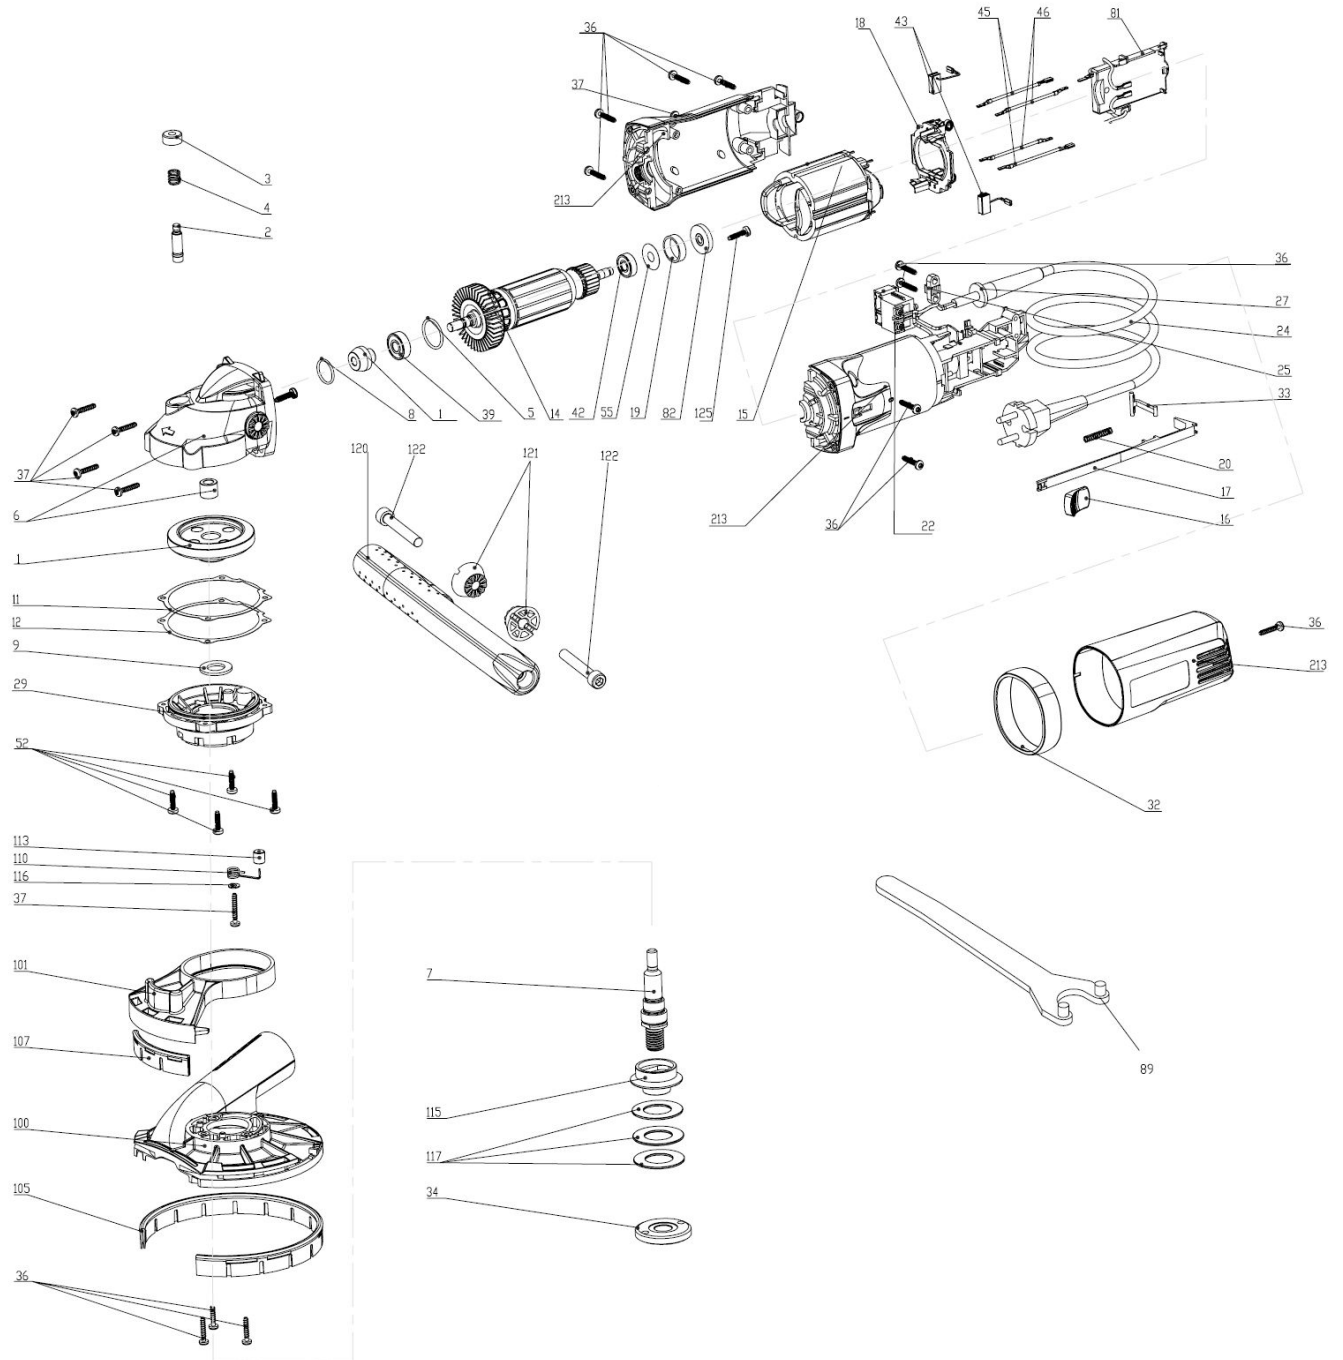

spare parts list

BS125 230V EU

Table of contents

1	BS125 230V EU (10/2013 - 05/2015)	3
1	Motor	4
2	Circuit diagram	7
3	Tool kit	9
4	Accessories	10
2	BS125 230V EU (06/2015 - 12/2015)	11
1	Motor	12
2	Circuit diagram	15
3	Tool kit	17
4	Accessories	18
3	BS125 230V EU (02/2016 - 11/2017)	19
1	Machine	20
2	Motor	22
3	Circuit diagram	25
4	Tool kit	27
5	Accessories	28
4	BS125 230V EU (11/2017 - up to now)	29
1	Machine	30
2	Motor	32
3	Circuit diagram	35
4	Tool kit	37
5	Accessories	38

1 BS125 230V EU (10/2013 - 05/2015)

Item no.	Article no.	Description
1	01_02_072738	Motor
2	01_03_072738	Circuit diagram
3	01_04_072738	Tool kit
4	01_05_072738	Accessories

1 Motor

1 Motor

Item no.	Article no.	Description	Quantity
1	083274	Gear shaft BS 125	1
2		Pin	1
3	081330	Button BS 125	1
4	080987	Spring Eco-Motor	1
5	081609	Sealing BS 125	1
6	082567	Housing BS125 till 05/2015	1
7		Spindle	1
8	081612	O-Ring BS 125	1
9		Spacer	1
11	081697	Spacer 0,2 mm for BS125	2
12	083730	Spacer 0,3 mm for BS125	1
14	070339	Armature shaft EF135/BS125	1
15	070336	Stator EF135/BS125	1
16	077236	Switch button EF135	1
17	078252	Bar strap EF135	1
18	084526	Coal support BS 125	1
19	078341	Rubber sleeve Motor EF135	1
20		Spring	1
22	070337	Switch EF135/BS125	1
24		Electrical cord	1
25		Cable clamp	1
27		Cord guard	1
29		Bearing, housing	1
32	081332	Rubber ring BS 125	1
33		Lever	1
34		Nut	1
36	017053	Screw 4x20 Eco-Motor/BS125	12
37	017051	Screw 4x25 Eco-Motor/BS125	6
39	078608	Rillenkugellager SKF DIN625-608-2RSH SH	1
42	041146	Ball bearing 607-2RS Flex Junio 07	1
43	074663	Carbon brush set BS125	1
45		Braid	2
46		Braid	2
52		Screw	4