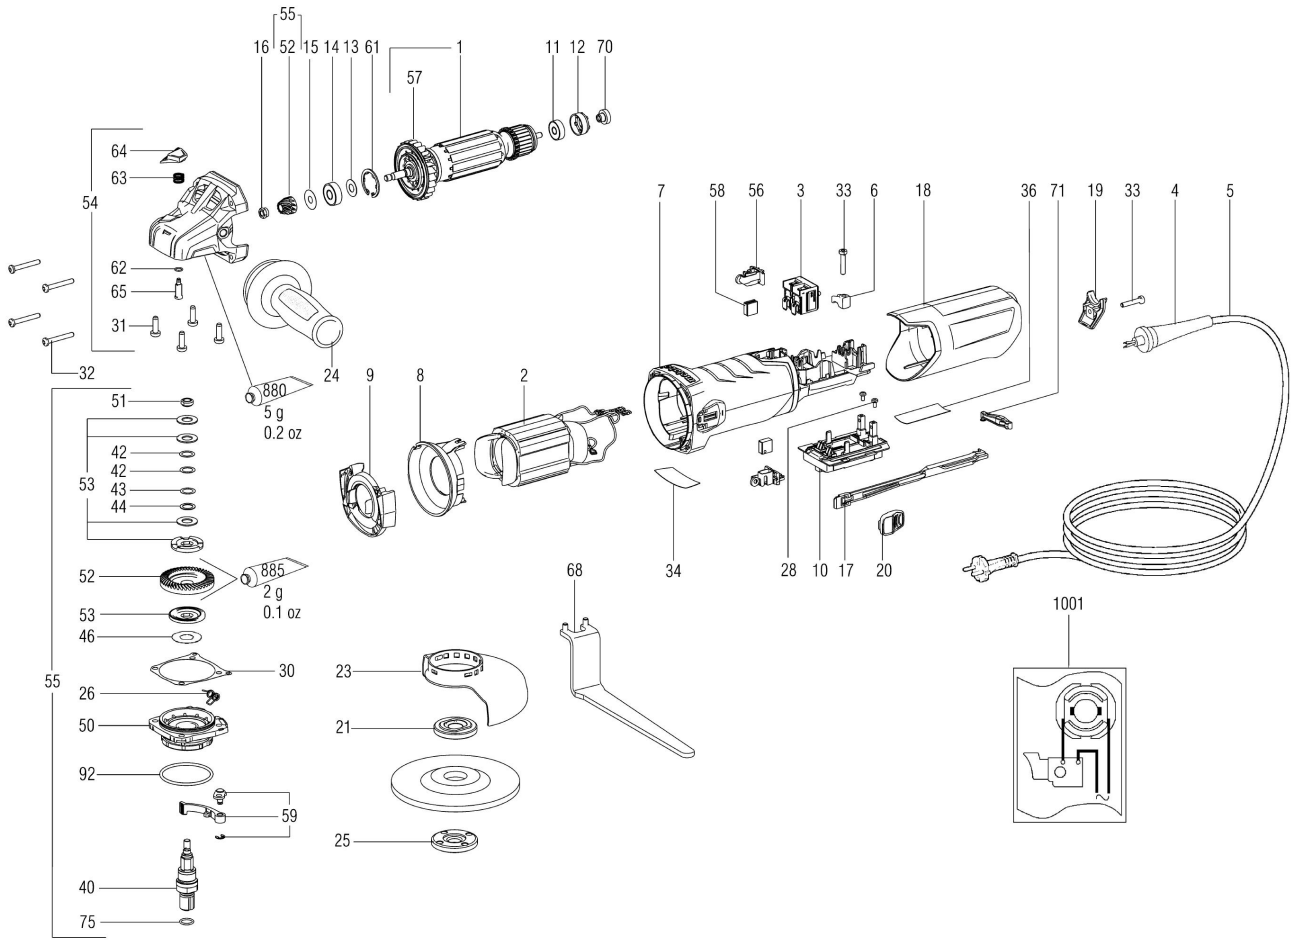

2 Motor

2 Motor

Item no.	Article no.	Description	Quantity
1	080844	Armature 230V Motor WE15	1
2	080845	Stator cpl. 230V Motor WE15	1
3	080846	Switch 2polig Motor WE15	1
4	080847	Cable sleeve 230V Motor WE15	1
5	080849	Kabel w. plug 230V Motor WE15	1
6	080851	Cable clamp Motor WE15	1
7	080852	Motor housing black Motor WE15	1
8	080854	Cover Baffle Motor WE15	1
9	080855	Baffle Motor WE15	1
10	080856	Elektronic cpl. 230V 50/60Hz Motor WE15	1
11	080902	Ball bearing DIN625 626 6x19x6 Motor W	1
12	080858	Rubber bushing Motor WE15	1
13	080859	Washer 8,05x17x0,4 Motor WE15	1
14	078608	Rillenkugellager SKF DIN625-608-2RSH SH	1
15	080860	Washer 7,05x19,5x0,2 Motor WE15	1
16	080867	Hexagon nut Motor WE15	1
17	080868	Switch rod Motor WE15	1
18	080869	Cap Motor WE15	1
19	080870	End cap Motor-WE15	1
20	080871	Switch slide Motor WE15	1
21	080872	Clamping flange Motor WE15	1
23		Cover	1
24		Handle/handgrip	1
25		Motor flange	1
26	080873	Leg spring Motor WE15	1
28	080903	Lens screw M3X 6 Motor WE15	2
30	080874	Gasket Motor WE15	1
31	080904	Lens screw M5X16 Motor WE15 (048507)	4
32	080905	Selftapping fill. head screw 4,2x32 Moto	4
33	080906	Selftapping fill. head screw 4,2x22 Moto	2
34		Rating plate	1
36		Rating plate	1
40	080875	Spindle M14 Motor WE15	1
41	080876	Clamping nut cpl. M14 Motor WE15	1