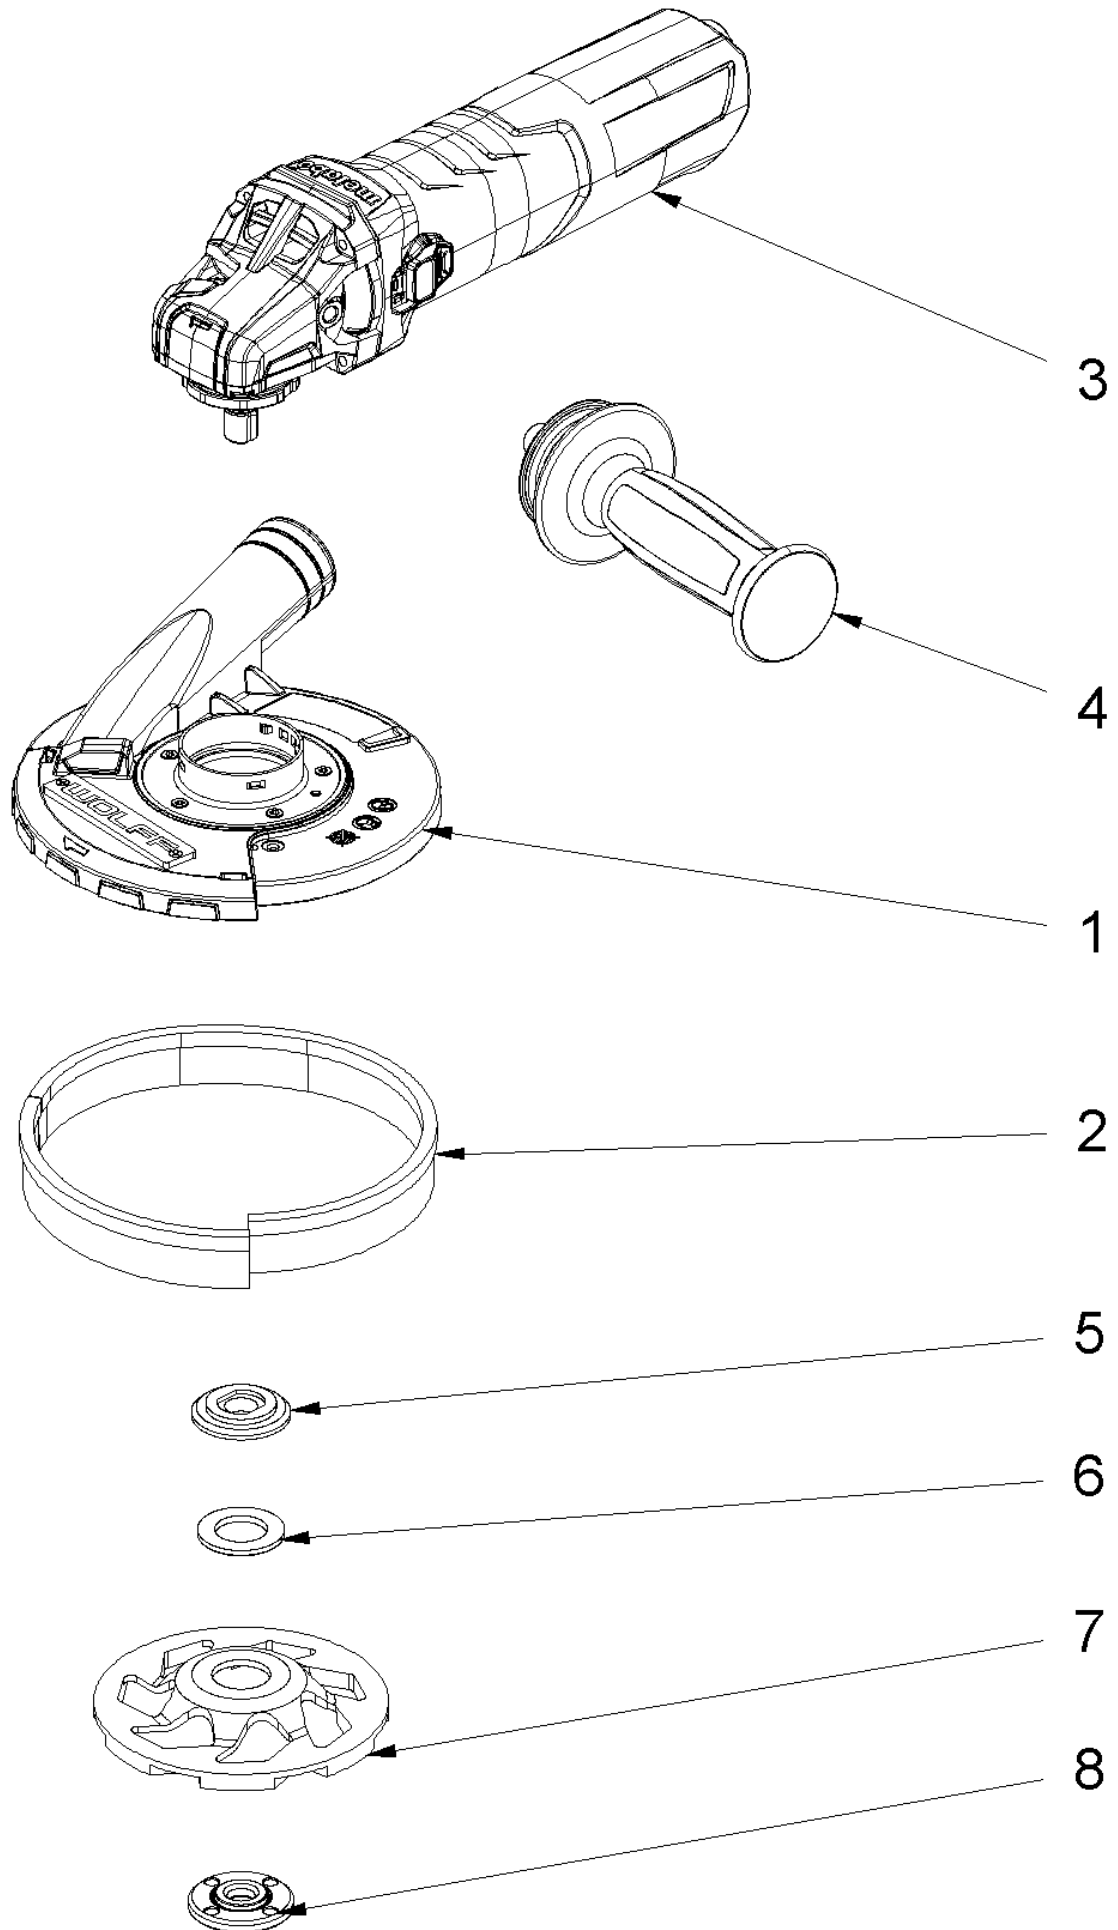

1 Machine

1 Machine

Item no.	Article no.	Description	Quantity
1	080884	Cover with Brush WE15 BS 125	1
2	080753	Brush set suction unit BS125	1
3	146993	Motor 230V 50-60Hz	1
4	081258	Anti-vibration handle, M 8 black	1
5	080872	Clamping flange Motor WE15	1
6	081109	Disc 36x22,4x3	1
7	072983	Dia-Grinding disc Ø125mm ES K 20/BS125	1
8	080876	Clamping nut cpl. M14 Motor WE15	1