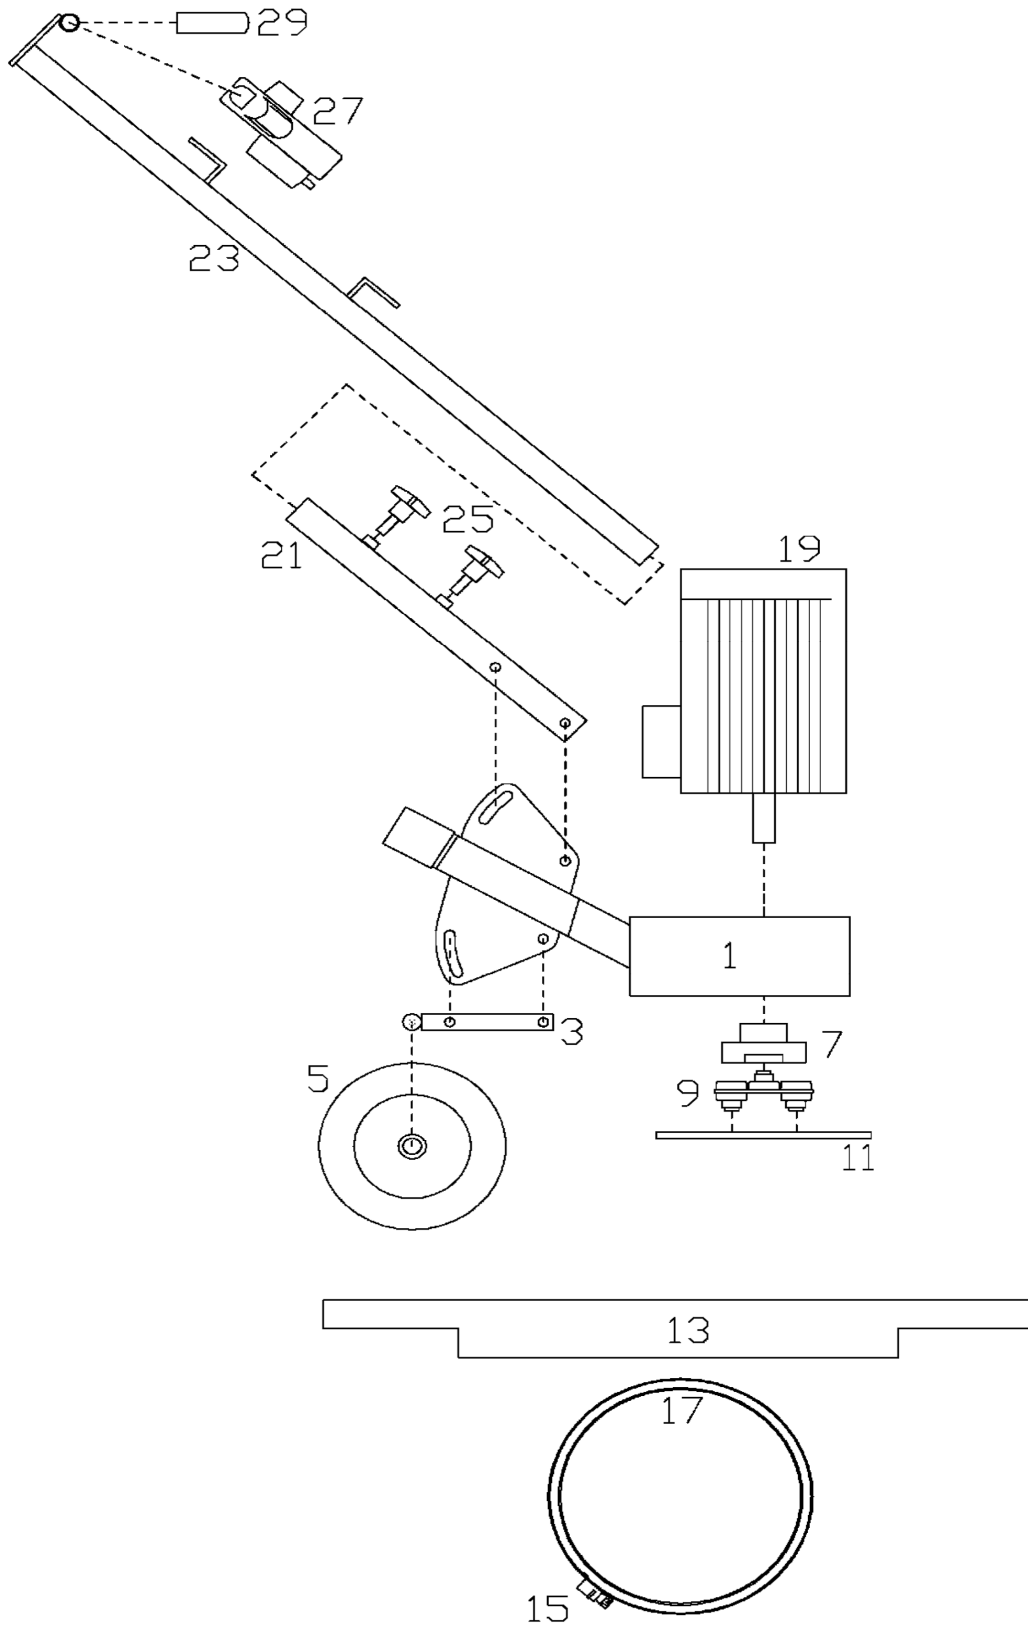

spare parts list Bodenschleifmaschine ALPHA

Table of contents

1 Concrete grinding ALPHA (07/2005 - heute)	3
1 Machine	4
1 Tools	6

1 Concrete grinding ALPHA (07/2005 - heute)

Item no.	Article no.	Description
1	01_01_037606	Machine
1	01_02_037606	Tools

1 Machine

1 Machine

Item no.	Article no.	Description
1		grinding tool
3		casting shaft
5		Rear Wheel
7		Bracket for Coupling
9	042689	Rubber coupling for drive Neo 230/Omega
11	051207	Disk admission for segments Alpha
13	053306	Sealing Alpha
15	059781	Screw for cover
17	053305	Ring plastic f.dust Alpha
19	066796	Motor NEO 230 2 KW EMG
19		Motor
21		Handle base
23	054564	Handle Top Alpha compl.
25	068030	Screw M10x25 Alpha
27	053303	Switch 230V Alpha
29		Grip covering
51	033120	Dia segment red
51	033846	Dia-segment silver
51	034282	Dia-segment PKD
o.Abb.	053225	Van cover
o.Abb.	071896	Screw Kid for Van Cover
o.Abb.	053305	Countersink bolt
o.Abb.	061296	Washer
o.Abb.	073235	Dust seal compl.
o.Abb.	071896	Screw set, van cover
o.Abb.	053304	Holdig device condenser
o.Abb.	034028	Condenser
o.Abb.	064194	Spirit level
o.Abb.	062417	Motor Protector

1 Tools

Item no.	Article no.	Description
7		Bracket for Coupling
9	042689	Rubber coupling for drive Neo 230/Omega
11	051207	Disk admission for segments Alpha
51	033120	Dia segment red
51	033846	Dia-segment silver
51	034282	Dia-segment PKD