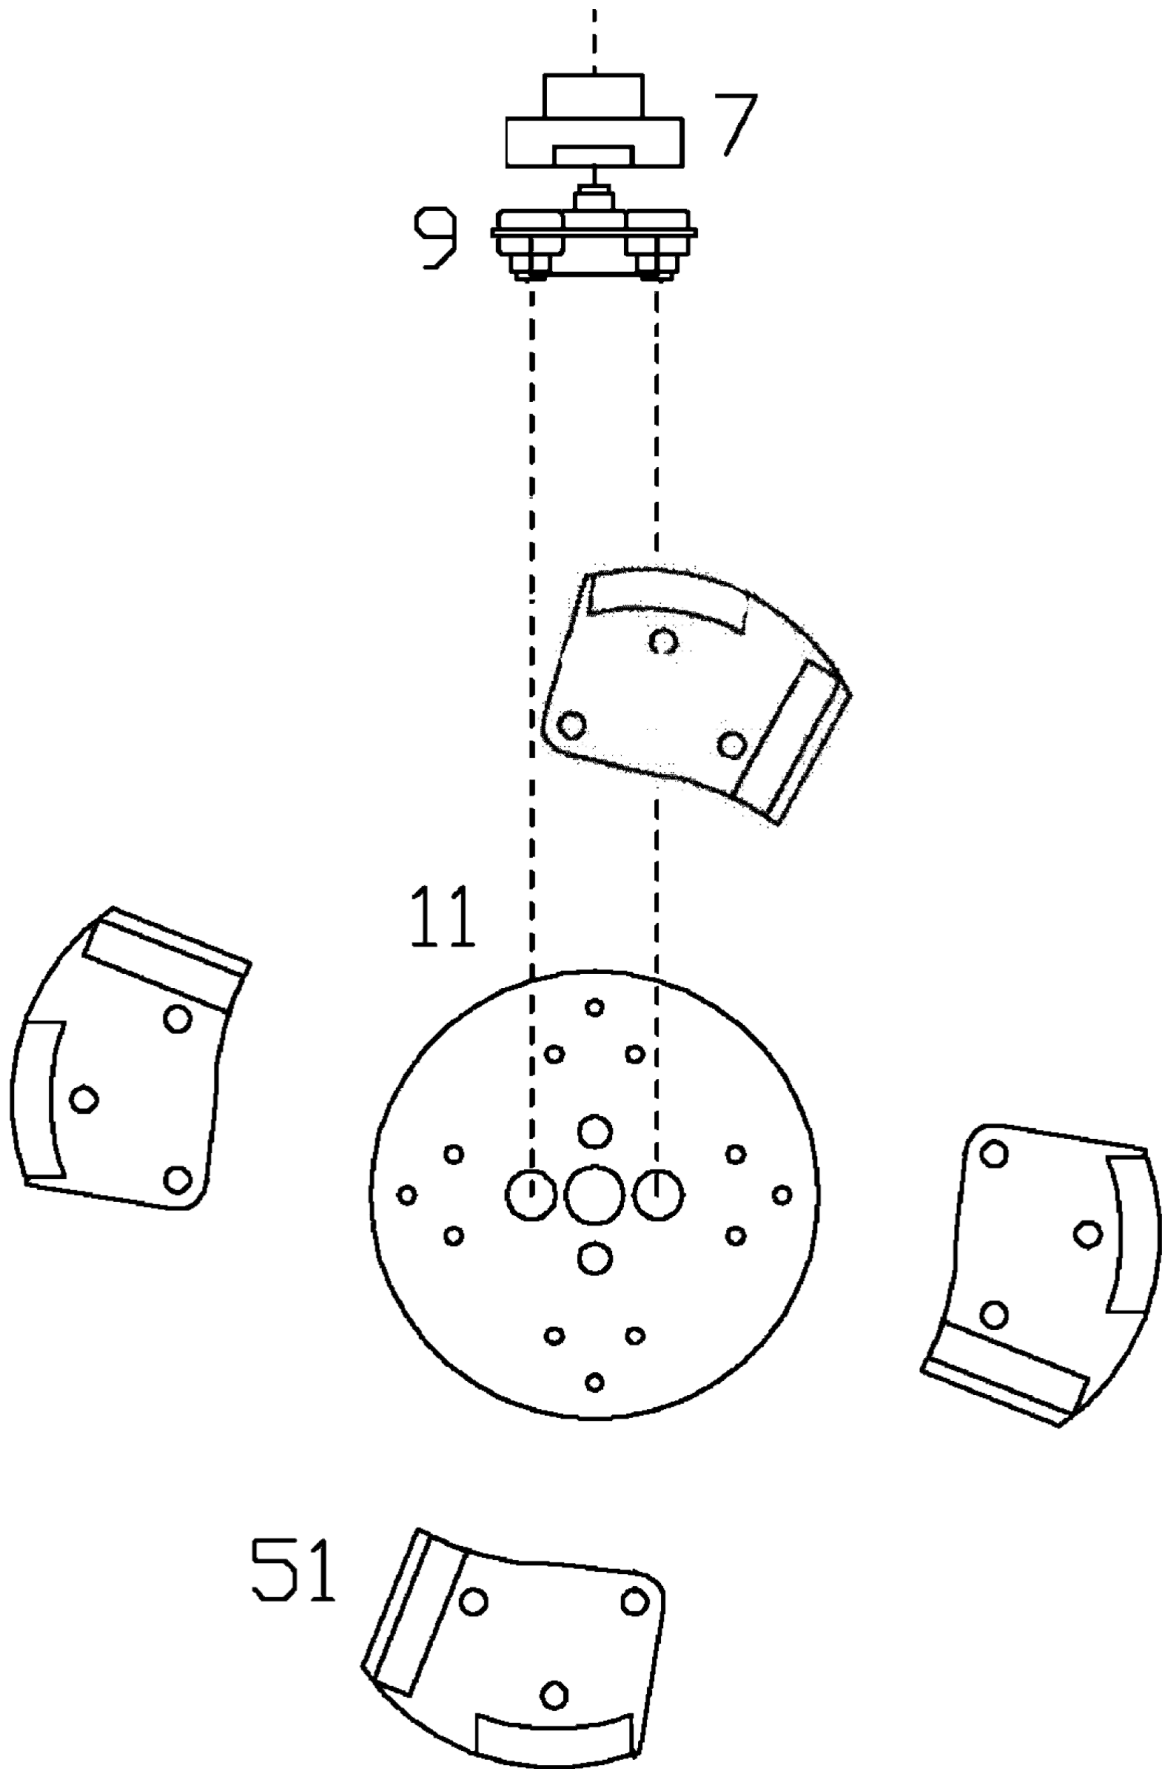

spare parts list Bodenschleifmaschine ALPHA

Table of contents

1 Concrete grinding ALPHA (07/2005 - heute)	3
1 Machine	4
1 Tools	6

1 Concrete grinding ALPHA (07/2005 - heute)

Item no.	Article no.	Description
1	01_01_037606	Machine
1	01_02_037606	Tools

1 Machine

1 Machine

Item no.	Article no.	Description
1		grinding tool
3		casting shaft
5		Rear Wheel
7		Bracket for Coupling
9	042689	Rubber coupling for drive Neo 230/Omega
11	051207	Disk admission for segments Alpha
13	053306	Sealing Alpha
15	059781	Screw for cover
17	053305	Ring plastic f.dust Alpha
19	066796	Motor NEO 230 2 KW EMG
19		Motor
21		Handle base
23	054564	Handle Top Alpha compl.
25	068030	Screw M10x25 Alpha
27	053303	Switch 230V Alpha
29		Grip covering
51	033120	Dia segment red
51	033846	Dia-segment silver
51	034282	Dia-segment PKD
o.Abb.	053225	Van cover
o.Abb.	071896	Screw Kid for Van Cover
o.Abb.	053305	Countersink bolt
o.Abb.	061296	Washer
o.Abb.	073235	Dust seal compl.
o.Abb.	071896	Screw set, van cover
o.Abb.	053304	Holdig device condenser
o.Abb.	034028	Condenser
o.Abb.	064194	Spirit level
o.Abb.	062417	Motor Protector

1 Tools

Item no.	Article no.	Description
7		Bracket for Coupling
9	042689	Rubber coupling for drive Neo 230/Omega
11	051207	Disk admission for segments Alpha
51	033120	Dia segment red
51	033846	Dia-segment silver
51	034282	Dia-segment PKD