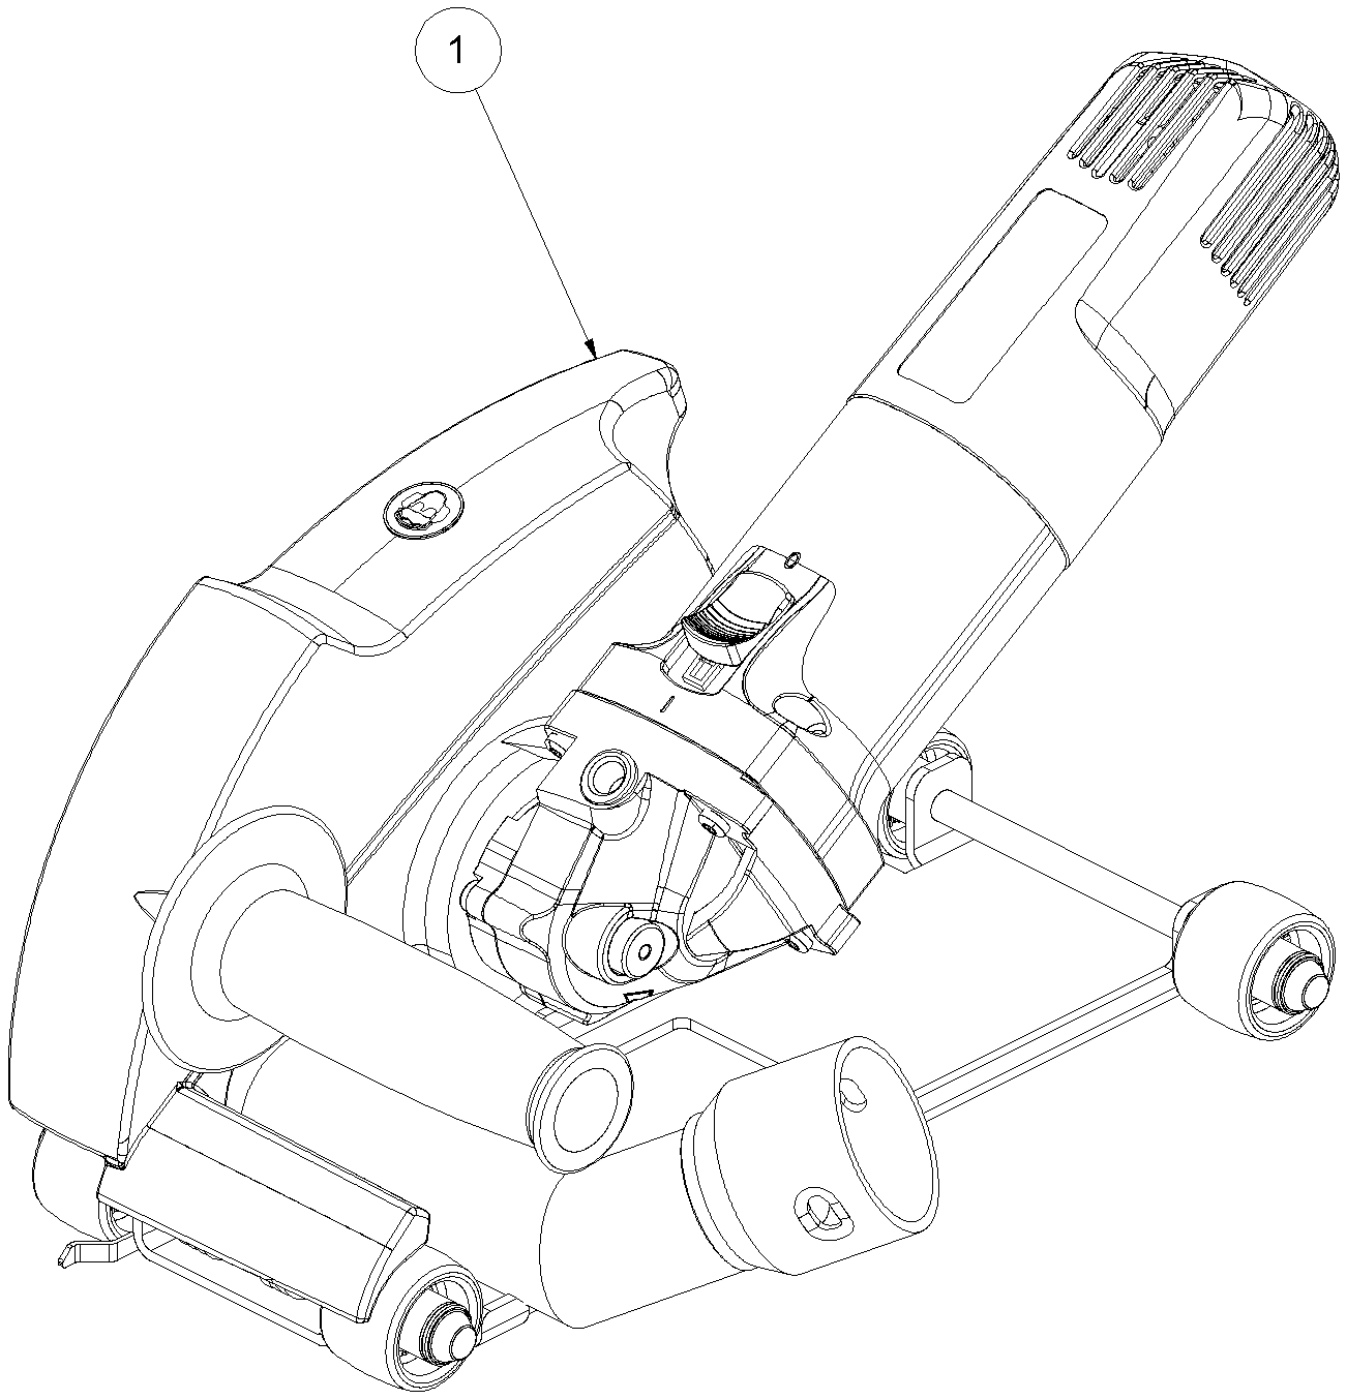

2 Circuit diagram

WIRING DIAGRAM 230÷240V

2 Circuit diagram

3 Accessories

Article no.	Description	Quantity
015316	Protective goggles	1
015315	Hearing protectors	1
069285	Twin hole spanner EF135/BS12 SEE 159342	1