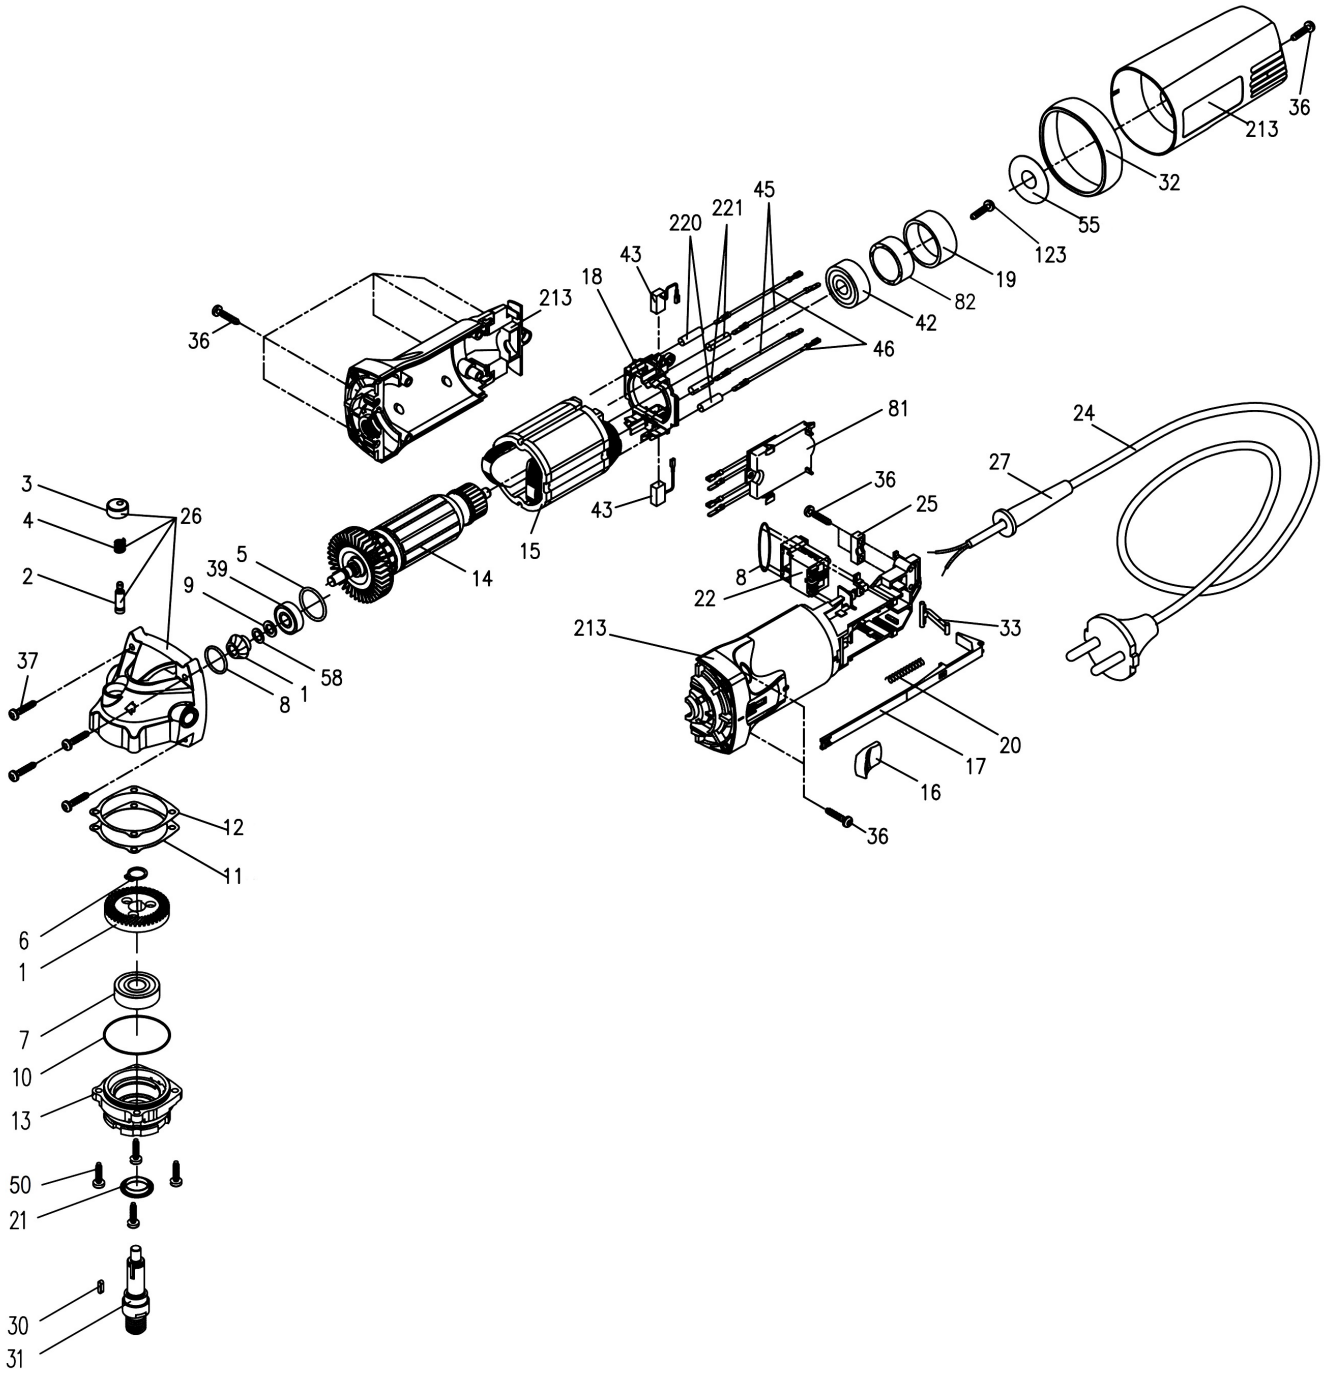

21 Motor HSW 3125CET EF135

21 Motor HSW 3125CET EF135

Item no.	Article no.	Description	Quantity
1	070335	Gears set EF 135	1
2		Locking pin	0
3		Locking button	0
4		Spring locking button	0
5		Seal	1
6	076781	Safety washer EF135	1
7	018352	ball bearing 6201 2RS-C3 Gecko/Cobra	1
8		O-Ring	2
9		Washer	1
10		O-Ring	1
11		Washer	2
12		Washer	1
13		Bearing housings	1
14	070339	Armature shaft EF135/BS125	1
15	070336	Stator EF135/BS125	1
16	077236	Switch button EF135	1
17	078252	Bar strap EF135	1
18		Brush holder	1
19	078341	Rubber sleeve Motor EF135	1
20	086084	Spring Switch Motor EF135/BS125	1
21		Dust cap	1
22	070337	Switch EF135/BS125	1
24	015180	El.cord 2x1,0x2,5m black shock proofplug	1
25		Strain relief	1
26		Gear head	1
27		Bend relief	1
30		Feather key	1
31		Spindle	1
32		Rubber ring	1
33	086085	Bolt Motor EF135/BS125	1
36	017053	Screw 4x20 Eco-Motor/BS125	10
37	017051	Screw 4x25 Eco-Motor/BS125	4
39	078608	Rillenkugellager SKF DIN625-608-2RSH SH	1
42	041146	Ball bearing 607-2RS Flex Junio 07	1