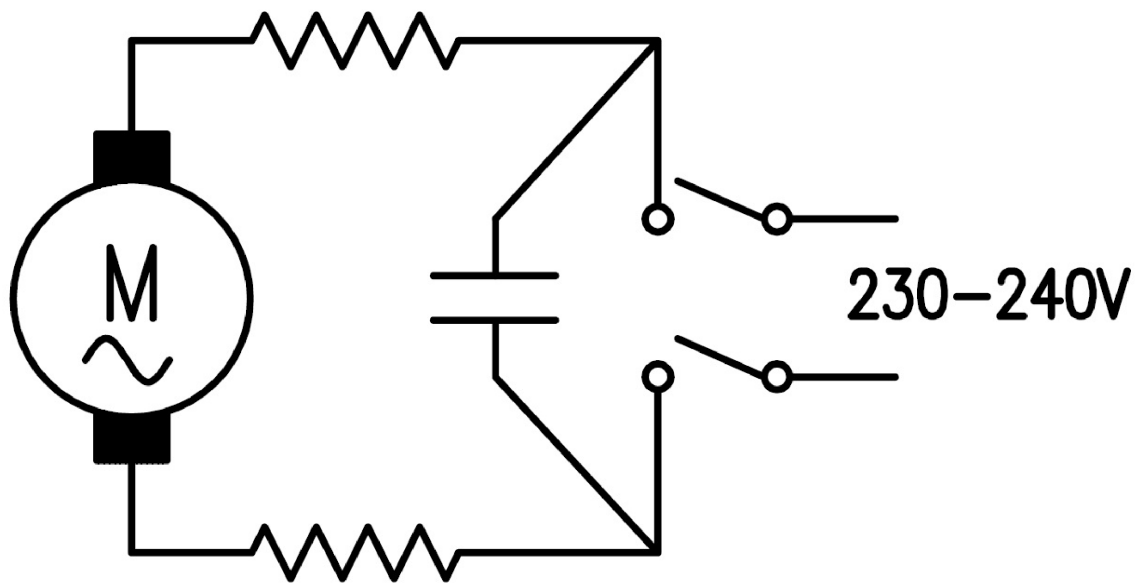

2 Motor HSW 3125CET EF135

Item no.	Article no.	Description	Quantity
43	070338	Carbon brush set EF 135 (2Stk)	1
45		Cable	2
46		Cable	2
50		Screw	4
55		Washer	2
58		Washer	1
81		Current limiter	1
82	070341	ZZMagnet EF135/BS125ZZZ	1
123	070342	Screw M4x10 EF135/BS125	1
213		Motor housing	1
220		Shrink tubing	2
221		Shrink tubing	2

2 Circuit diagram

WIRING DIAGRAM 230÷240V