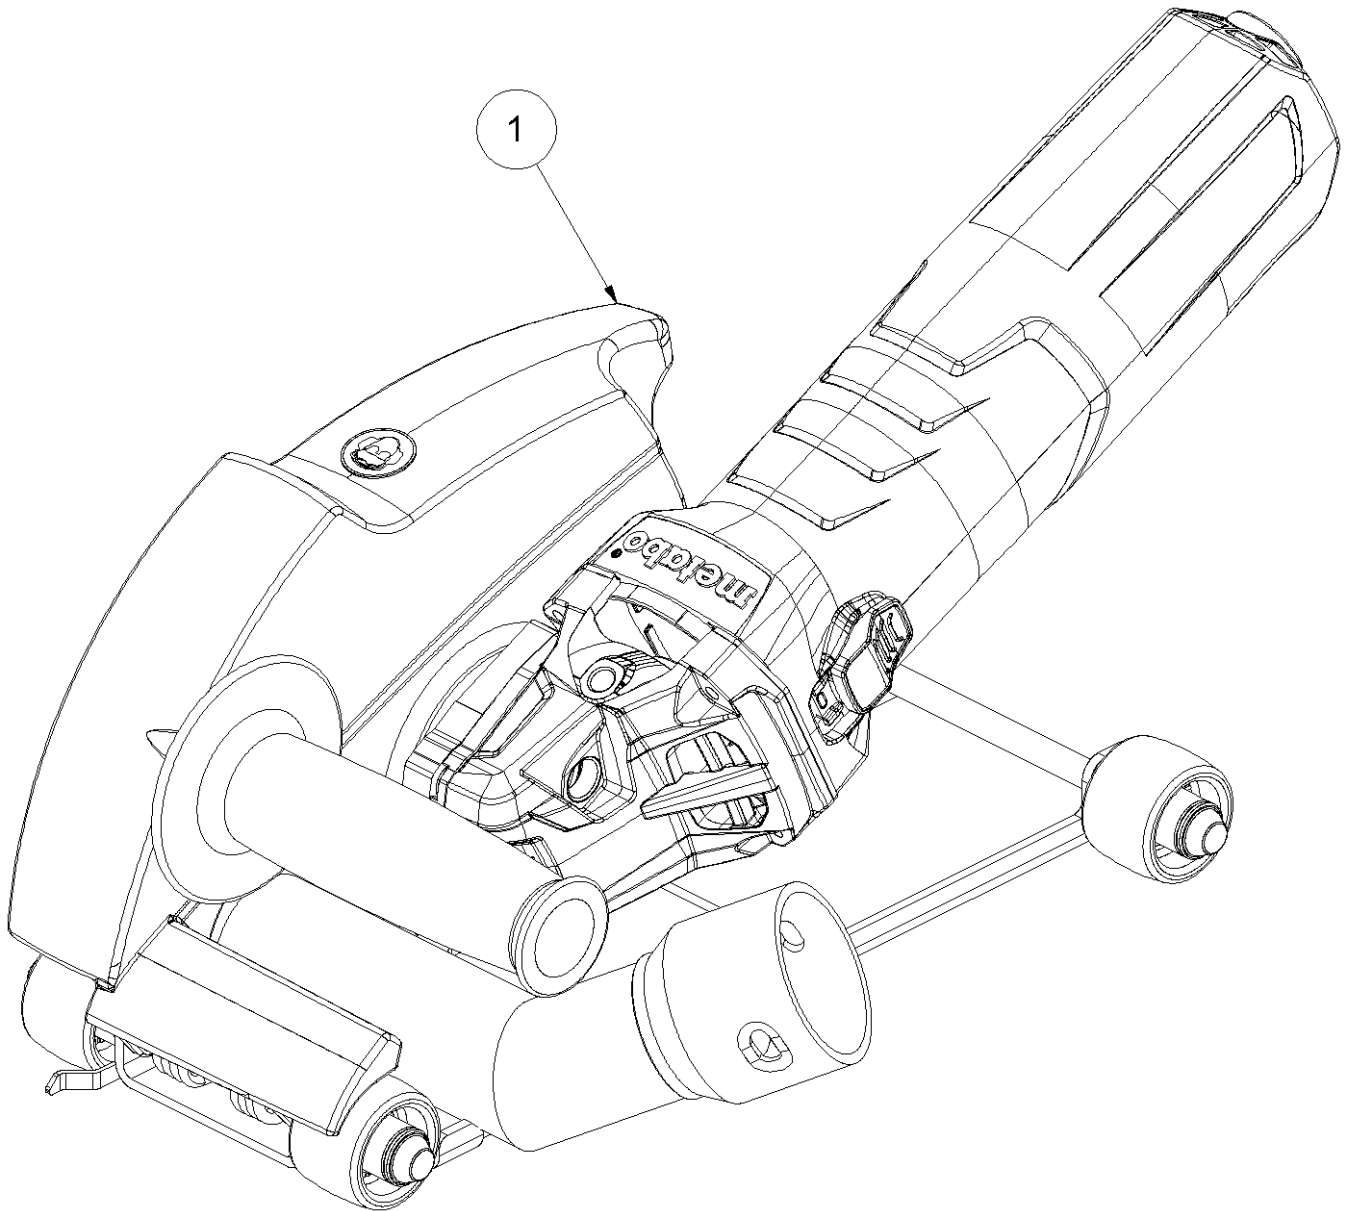

3 EF 135 230V EU (0507/2016-up to now)

---

3 EF 135 230V EU (0507/2016-up to now)

Item no.	Article no.	Description
1	03_01_068679	Machine
2	03_02_080810	Circuit diagram
3	01_03_068679	Accessories