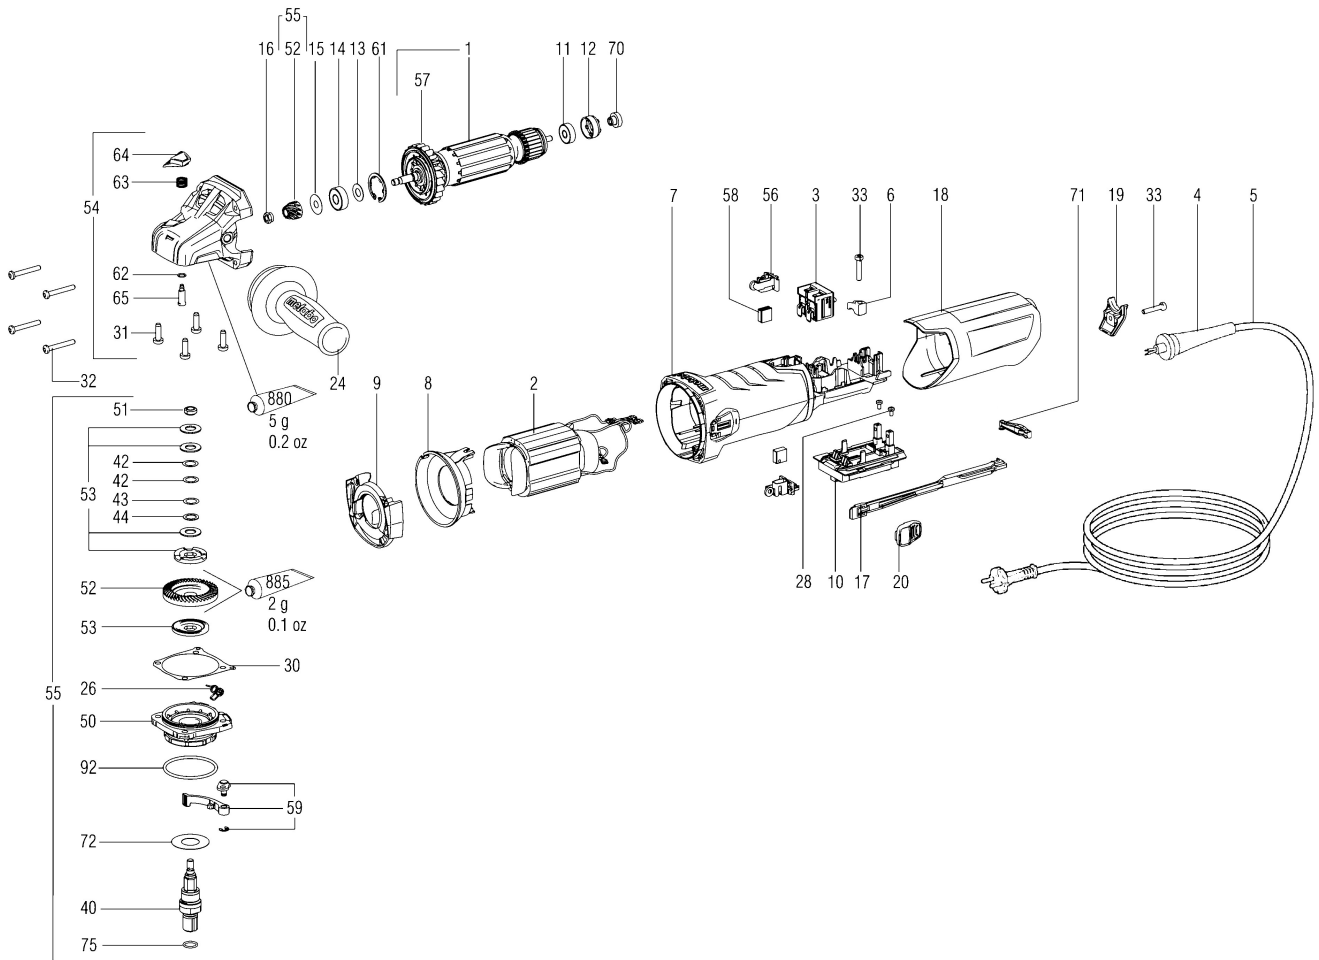

21 Motor WE15 230V EF 135

21 Motor WE15 230V EF 135

Item no.	Article no.	Description	Quantity
1	080844	Armature 230V Motor WE15	1
2	080845	Stator cpl. 230V Motor WE15	1
3	080846	Switch 2polig Motor WE15	1
4	080847	Cable sleeve 230V Motor WE15	1
5	080849	Kabel w. plug 230V Motor WE15	1
6	080851	Cable clamp Motor WE15	1
7	080852	Motor housing black Motor WE15	1
8	080854	Cover Baffle Motor WE15	1
9	080855	Baffle Motor WE15	1
10	080856	Elektronic cpl. 230V 50/60Hz Motor WE15	1
11	080902	Ball bearing DIN625 626 6x19x6 Motor W	1
12	080858	Rubber bushing Motor WE15	1
13	080859	Washer 8,05x17x0,4 Motor WE15	1
14	080950	Ball bearing 8x22x7 Motor WE15	1
15	080860	Washer 7,05x19,5x0,2 Motor WE15	1
16	080867	Hexagon nut Motor WE15	1
17	080868	Switch rod Motor WE15	1
18	080869	Cap Motor WE15	1
19	080870	End cap Motor-WE15	1
20	080871	Switch slide Motor WE15	1
24	081258	Anti-vibration handle, M 8 black	1
26	080873	Leg spring Motor WE15	1
28	080903	Lens screw M3X 6 Motor WE15	2
30	080874	Gasket Motor WE15	1
31	080904	Lens screw M5X16 Motor WE15 (048507)	4
32	080905	Selftapping fill. head screw 4,2x32 Moto	4
33	080906	Selftapping fill. head screw 4,2x22 Moto	2
40	080875	Spindle M14 Motor WE15	1
42	080877	Washer 10,2x14,8x0,2Motor WE15	2
43	080878	Washer 10,2x14,8x0,1 Motor WE15	1
44	080879	Washer 10,2x14,8x0,5 Motor WE15	1
50	080880	Flange cpl. Motor WE15	1
51	080908	Nut Motor WE15	1
52	080881	Bevel gear w.pinion Motor WE15	1