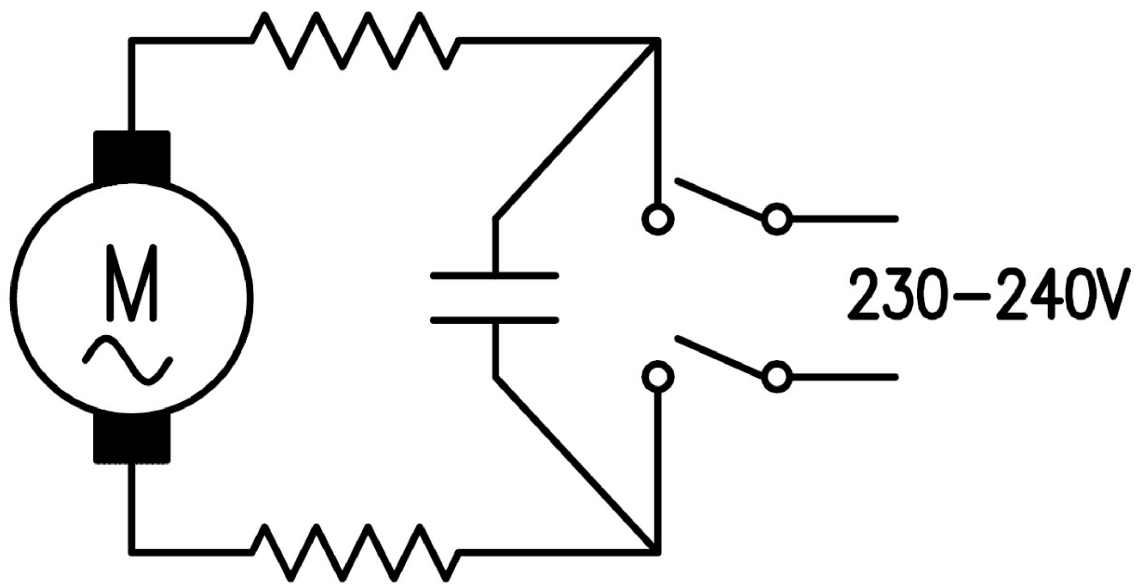

21 Motor HSW 3125CET EF135

Item no.	Article no.	Description	Quantity
43	070338	Carbon brush set EF 135 (2Stk)	1
45		Cable	2
46		Cable	2
50		Screw	4
55	078342	Washer Motor EF135	2
58		Washer	1
81	078343	Current limiter Motor EF135	1
82	070341	ZZMagnet EF135/BS125ZZZ	1
123	070342	Screw M4x10 EF135/BS125	1
213		Motor housing	1
220		Shrink tubing	2
221		Shrink tubing	2

2 Circuit diagram

WIRING DIAGRAM 230÷240V