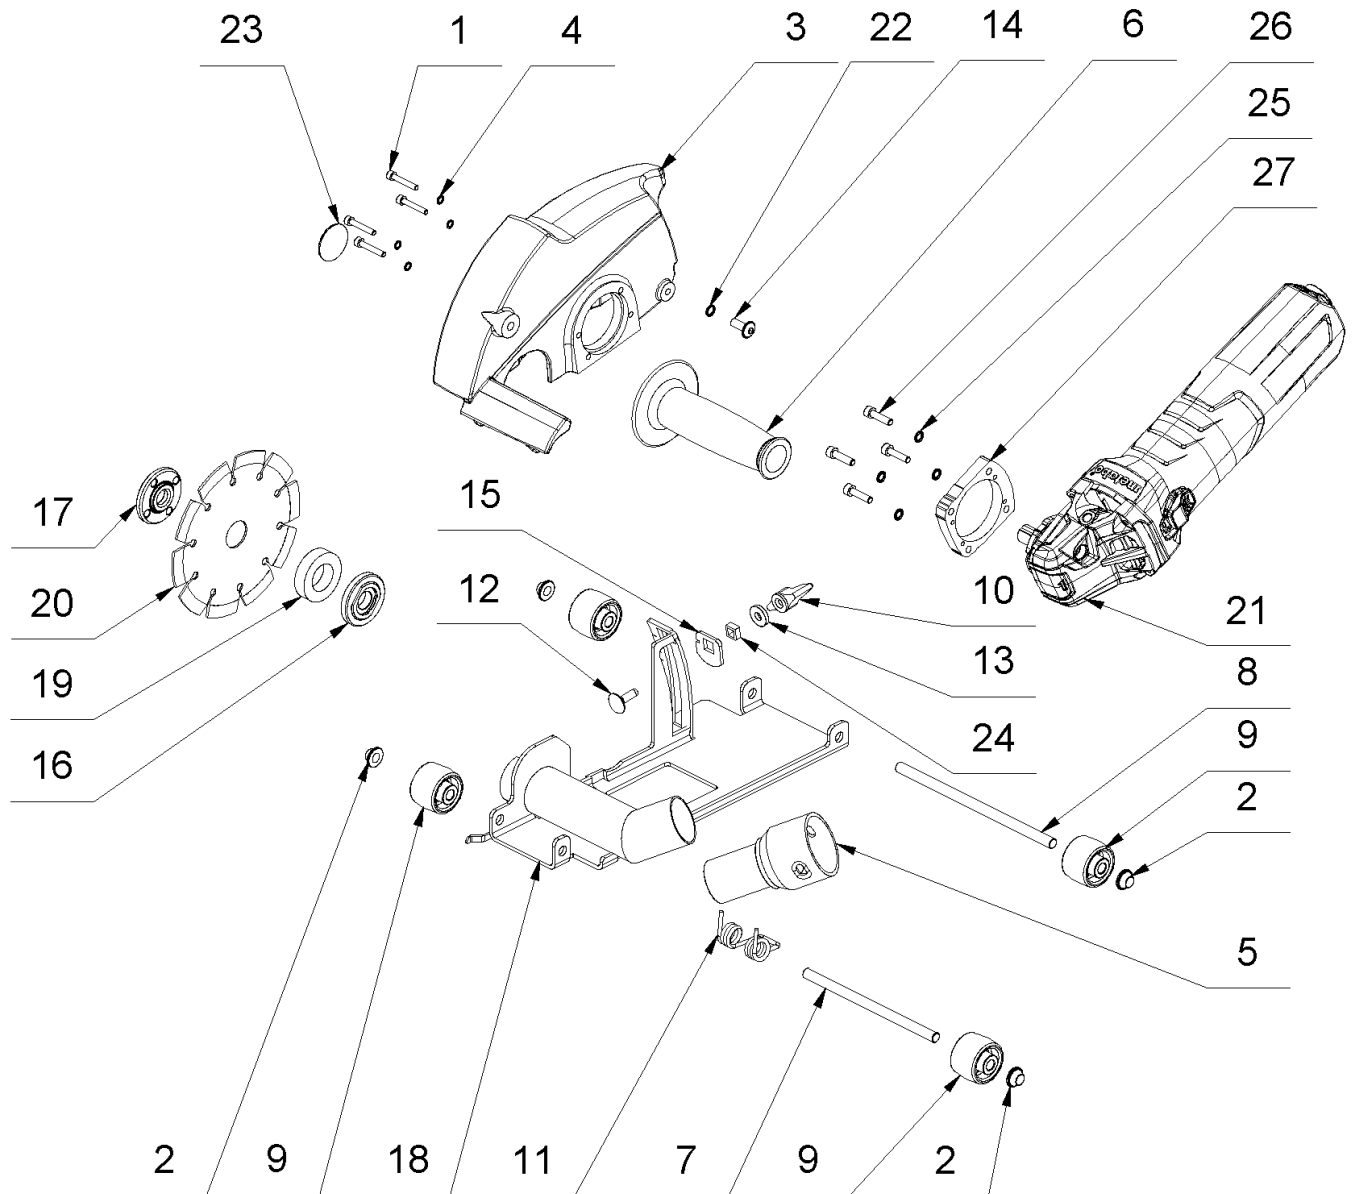

2 Circuit diagram

WIRING DIAGRAM 230÷240V

2 Circuit diagram

3 Accessories

Article no.	Description	Quantity
015316	Protective goggles	1
015315	Hearing protectors	1
069285	Twin hole spanner EF135/BS12 SEE 159342	1

3 EF 135 230V EU (0507/2016-up to now)

3 EF 135 230V EU (0507/2016-up to now)

Item no.	Article no.	Description
1	03_01_068679	Machine
2	03_02_080810	Circuit diagram
3	01_03_068679	Accessories

1 Machine

1 Machine

Item no.	Article no.	Description	Quantity
1	018282	Cylinder head screw M 4x25 DIN 912	4
2	014880	Starlock d 8 with cap	4
3	080807	Cover WE15 BS 125	1
4	016961	Snorr washer M4	4
5	066218	Sleeve dust pipe Gecko/Dust	1
6	081258	Anti-vibration handle, M 8 black	1
7	069287	shaft axle f.front wheel EF135	1
8	069288	shaft axle f.behind role EF135	1
9	069289	Role EF135	4
10	047796	Wing nut M6 plastic	1
11	036906	Double spring clip	1
12	014782	Flat round screw M6X20 DIN 603	1
13	071776	Washer 6,4 DIN 7349	1
14	017552	Lens head screw M 6x16 ISO 7380	1
15	069291	pointer EF135	1
16	080872	Clamping flange Motor WE15	1
17	080876	Clamping nut cpl. M14 Motor WE15	1
18	069295	SG supporting plate EF135	1
19	080827	Spacer 10 mm EF 135	1
20	068602	Grooving disc EF135	1
21	080810	Motor WE15 230V EF 135	1
22	014859	Schnorr washer M6	1
23	125896	Label Wolff 3D Ø30mm	1
24	071733	Square EF135	1
25	014858	Schnorr washer M5	4
26	014720	Cylinder head screw M5x20 DIN 912	4
27	080808	Intermediat flange Motor WE15 EF 135	1
o.Abb.	059185	Plug adapter 2-pole 230V CH T11	1