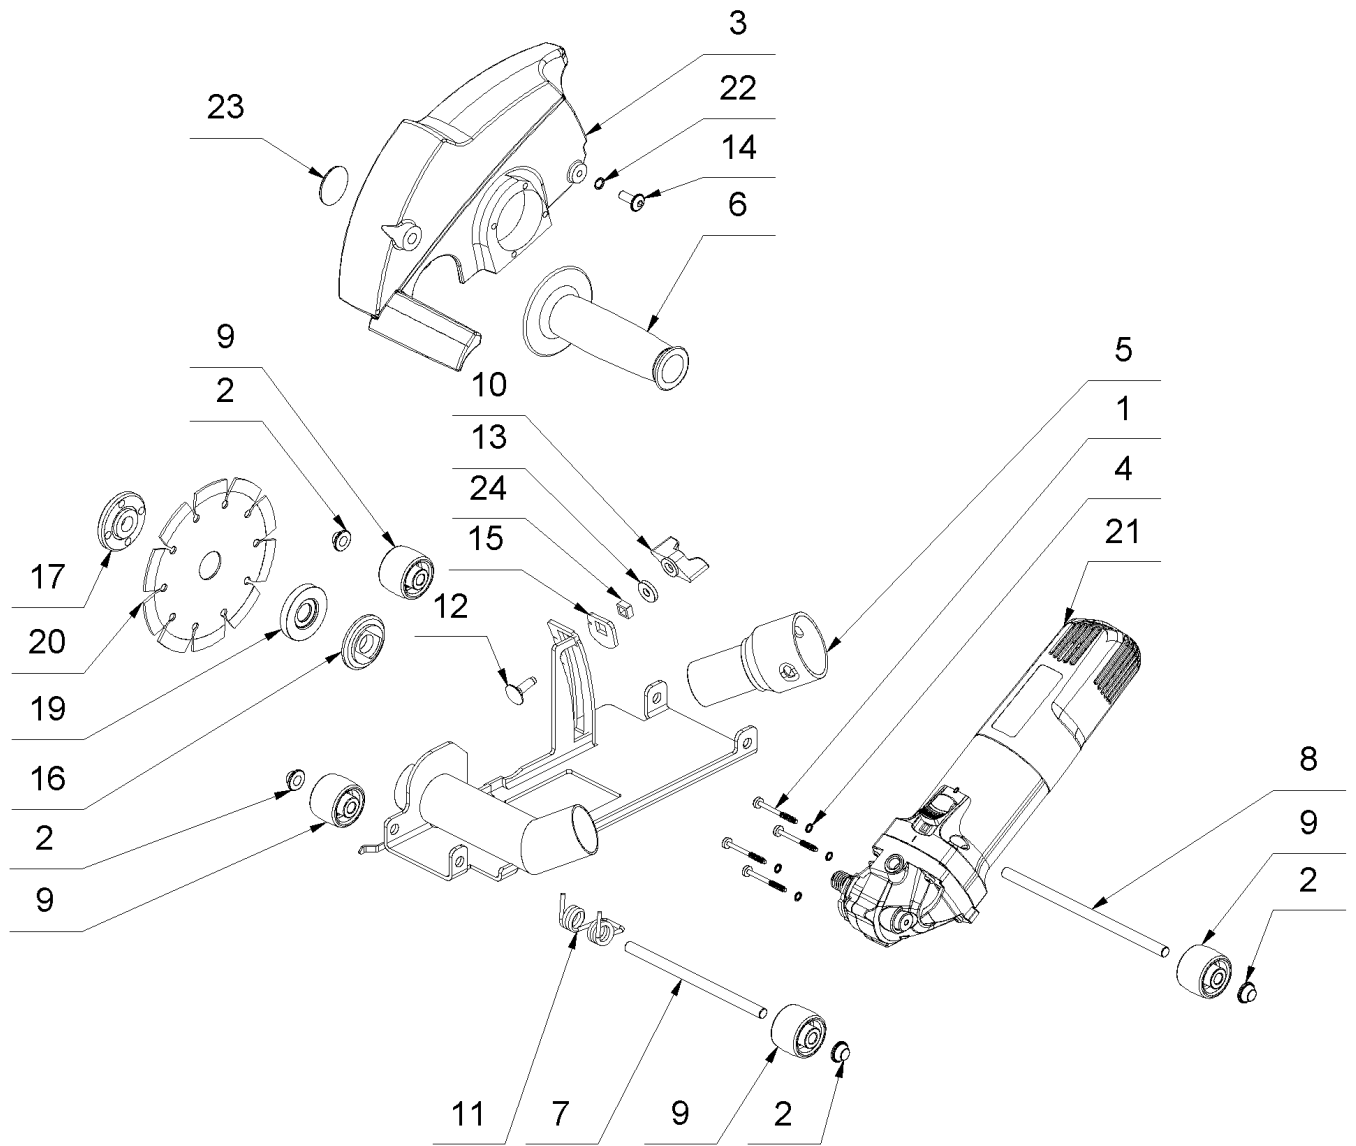

2 Circuit diagram

WIRING DIAGRAM 230÷240V

2 Circuit diagram

3 Accessories

Article no.	Description	Quantity
015316	Protective goggles	1
015315	Hearing protectors	1
069285	Twin hole spanner EF135/BS12 SEE 159342	1

2 EF 135 230V EU (0168/2013-0506/2016)

Item no.	Article no.	Description
1	02_01_068679	Machine
2	01_02_068600	Circuit diagram
3	01_03_068679	Accessories

1 Machine

1 Machine

Item no.	Article no.	Description	Quantity
1	069250	EJOT screw ScreedJointCutter EF135	4
2	014880	Starlock d 8 with cap	4
3	069293	cover EF135	1
4	016961	Snorr washer M4	4
5	066218	Sleeve dust pipe Gecko/Dust	1
6	069284	Handle M10x10	1
7	069287	shaft axle f.front wheel EF135	1
8	069288	shaft axle f.behind role EF135	1
9	069289	Role EF135	4
10	047796	Wing nut M6 plastic	1
11	036906	Double spring clip	1
12	014782	Flat round screw M6X20 DIN 603	1
13	071776	Washer 6,4 DIN 7349	1
14	017552	Lens head screw M 6x16 ISO 7380	1
15	069291	pointer EF135	1
16	070329	Driver disc BS180/EF135	1
17	082245	Flange nut M14 WE22 SEE 159341	1
18	069295	SG supporting plate EF135	1
19	069292	spacer 6,5mm EF135	1
20	068602	Grooving disc EF135	1
21	068600	Motor HSW 3125CET EF135	1
22	014859	Schnorr washer M6	1
23	125896	Label Wolff 3D Ø30mm	1
24	071733	Square EF135	1
o.Abb.	059185	Plug adapter 2-pole 230V CH T11	1