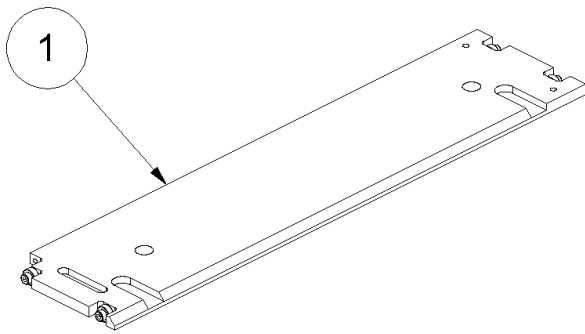

5 LS35 230V EU (01871/2021 - heute)

5 LS35 230V EU (01871/2021 - heute)

Item no.	Article no.	Description
1	01_01_010339	Bottom plate
2	01_02_010339	Stop
3	01_03_010339	Guide bar
4	05_04_015661	Cover + housing
5	01_05_010339	Tool kit
6	01_06_010339	Accessory