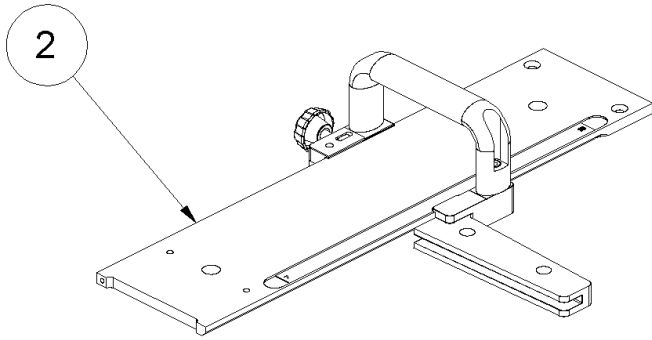

5 LS35 230V EU (01871/2021 - heute)

5 LS35 230V EU (01871/2021 - heute)

Item no.	Article no.	Description
1	01_01_010339	Bottom plate
2	01_02_010339	Stop
3	01_03_010339	Guide bar
4	05_04_015661	Cover + housing
5	01_05_010339	Tool kit
6	01_06_010339	Accessory