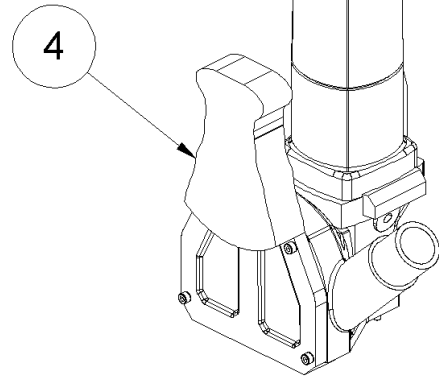

4 LS35 230V EU (01844/2020 - 01870/2021)

4 LS35 230V EU (01844/2020 - 01870/2021)

Item no.	Article no.	Description
1	01_01_010339	Bottom plate
2	01_02_010339	Stop
3	01_03_010339	Guide bar
4	01_04_015661	Cover + housing
5	01_05_010339	Tool kit
6	01_06_010339	Accessory