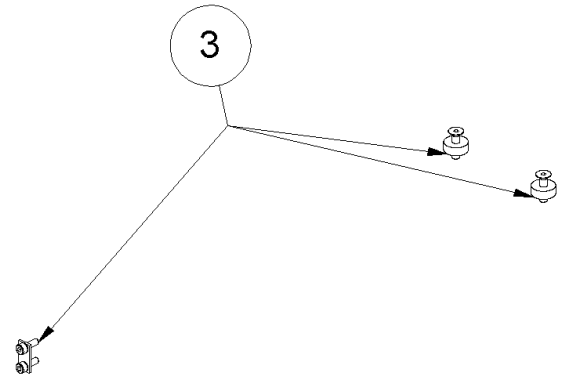

5 LS35 230V EU (01871/2021 - heute)

5 LS35 230V EU (01871/2021 - heute)

Item no.	Article no.	Description
1	01_01_010339	Bottom plate
2	01_02_010339	Stop
3	01_03_010339	Guide bar
4	05_04_015661	Cover + housing
5	01_05_010339	Tool kit
6	01_06_010339	Accessory