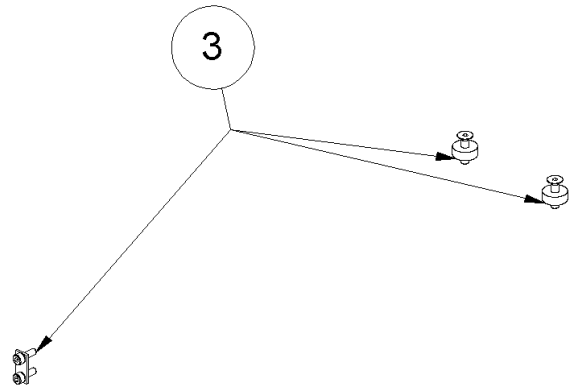

4 LS35 230V EU (01844/2020 - 01870/2021)

4 LS35 230V EU (01844/2020 - 01870/2021)

Item no.	Article no.	Description
1	01_01_010339	Bottom plate
2	01_02_010339	Stop
3	01_03_010339	Guide bar
4	01_04_015661	Cover + housing
5	01_05_010339	Tool kit
6	01_06_010339	Accessory