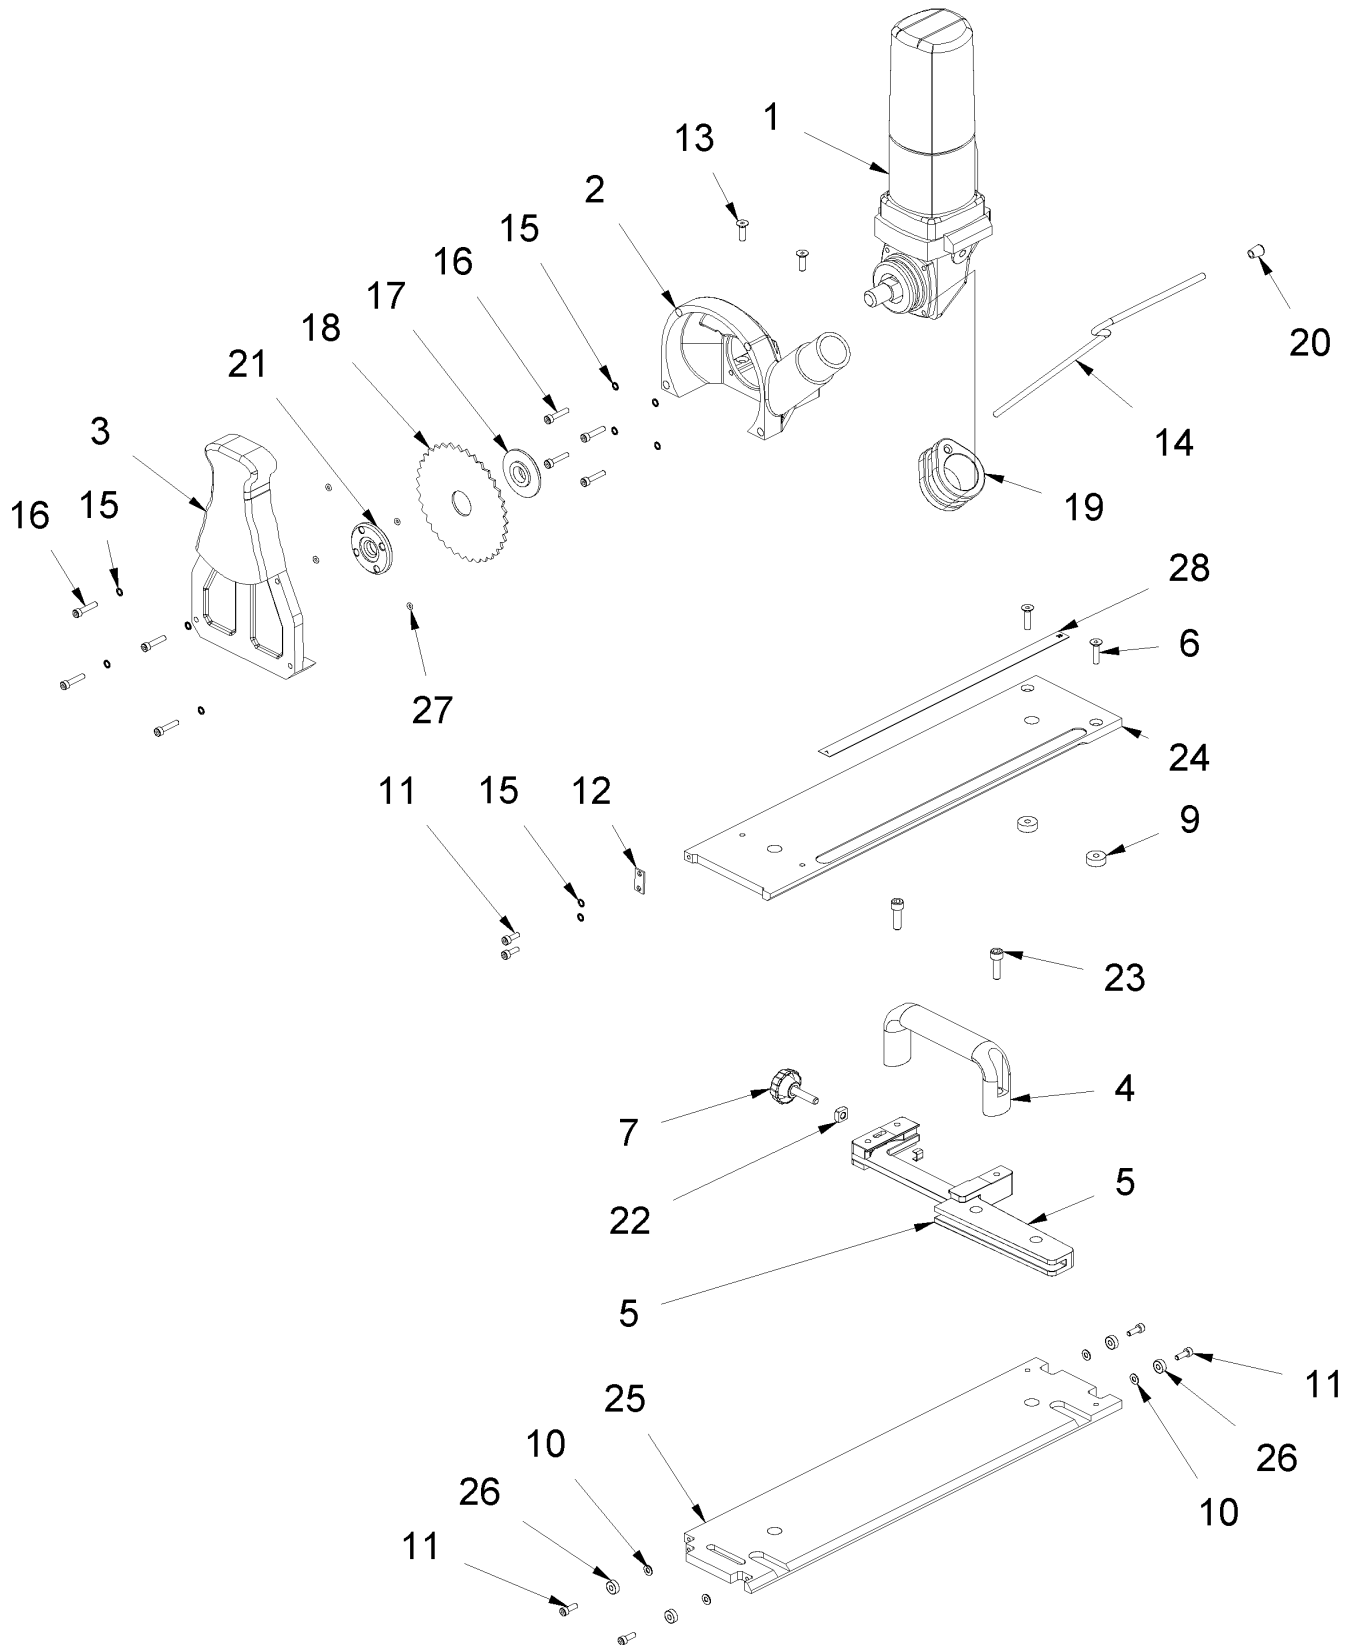

1 Machine

1 Machine

Item no.	Article no.	Description	Quantity
1	040994	Motor 230V see 165923	1
2	021195	Housing	1
3	015246	Cover LS 35	1
4	014917	Bow-type handle GN565 116mm	1
5	015244	Stop LS 35	1
6	017727	Countersunk screw M5x20 DIN 7991 10.9	2
7	014801	Star seize-screws M6x25	1
8	015239	Plate spring	1
9	021196	Distance rollerEcarteur	2
10	016961	Snorr washer M4	4
11	018284	Cylinder head screw M4x12 DIN 912	6
12	017984	Guide bar LS 35	1
13	016312	Countersunk bolt M5x16 DIN 7991 10.9	2
14	065741	Shackle short	1
15	016961	Snorr washer M4	10
16	017725	Cylinder head screw M4x20 DIN 912	8
17	017943	Tension flange LS 35	1
18	015662	Saw blade f. electr.strip cutter LS35	1
19	017626	Chip bag flange Fräsmaster	1
20	017438	End cap	1
21	082245	Flange nut M14 WE22 SEE 159341	1
22	014819	Square nut M6/557	1
23	014730	Cylinder head screw M 6x20 DIN 912	2
24	017836	Top plate LS 35	1
25	017835	Bottom plate LS 35	1
26	021197	Ball bearing 694-ZZ	4
27	011977	O-Ring 3x1,5mm NBR 70° shore	4
28	163532		1