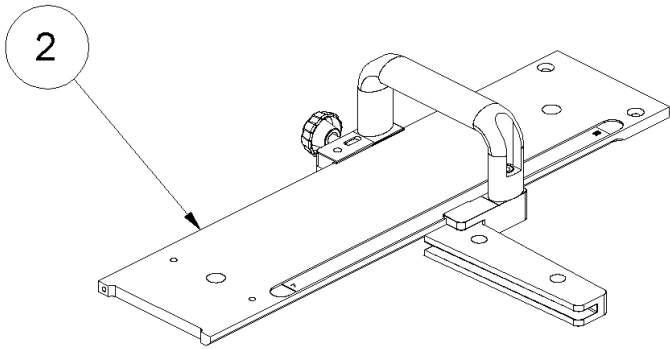

4 LS35 230V EU (01844/2020 - 01870/2021)

4 LS35 230V EU (01844/2020 - 01870/2021)

Item no.	Article no.	Description
1	01_01_010339	Bottom plate
2	01_02_010339	Stop
3	01_03_010339	Guide bar
4	01_04_015661	Cover + housing
5	01_05_010339	Tool kit
6	01_06_010339	Accessory