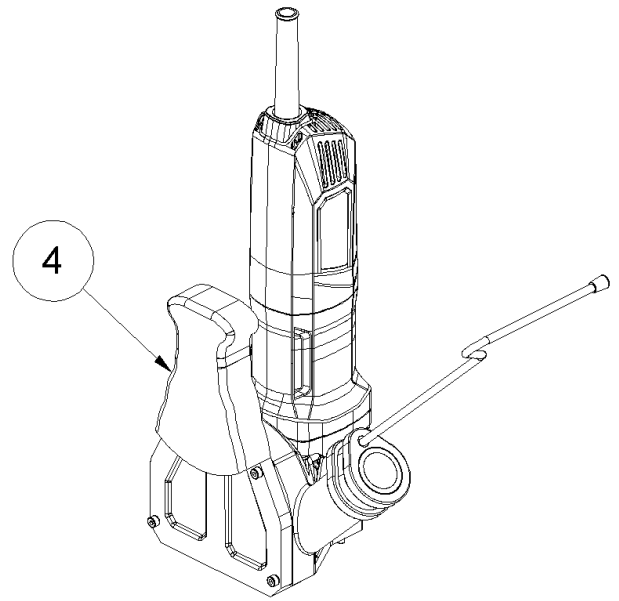

5 LS35 230V EU (01871/2021 - heute)

5 LS35 230V EU (01871/2021 - heute)

Item no.	Article no.	Description
1	01_01_010339	Bottom plate
2	01_02_010339	Stop
3	01_03_010339	Guide bar
4	05_04_015661	Cover + housing
5	01_05_010339	Tool kit
6	01_06_010339	Accessory