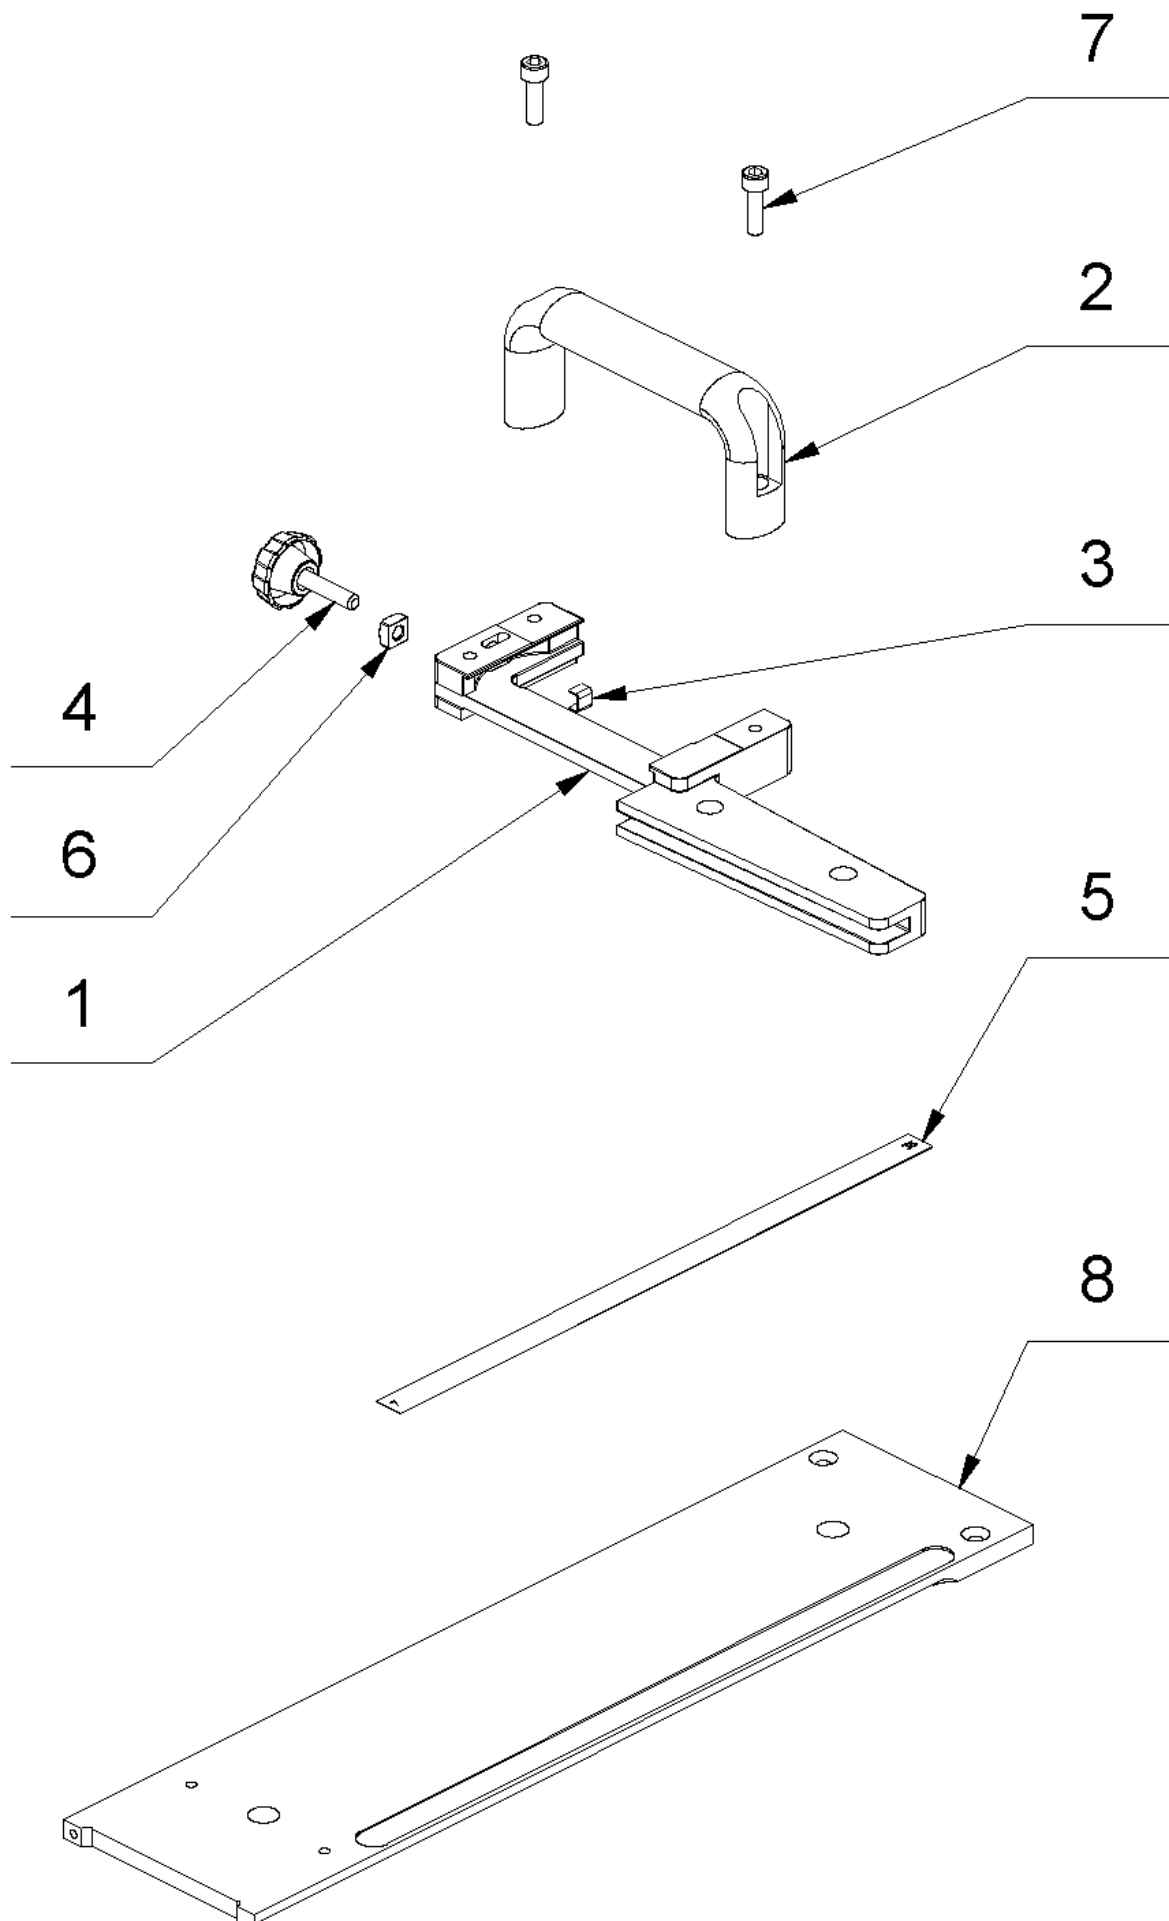

2 Stop

2 Stop

Item no.	Article no.	Description	Quantity
1	015244	Stop LS 35	1
2	014917	Bow-type handle GN565 116mm	1
3	015239	Plate spring	1
4	014801	Star seize-screws M6x25	1
5	163532		1
6	014819	Square nut M6/557	1
7	014730	Cylinder head screw M 6x20 DIN 912	2
8	017836	Top plate LS 35	1