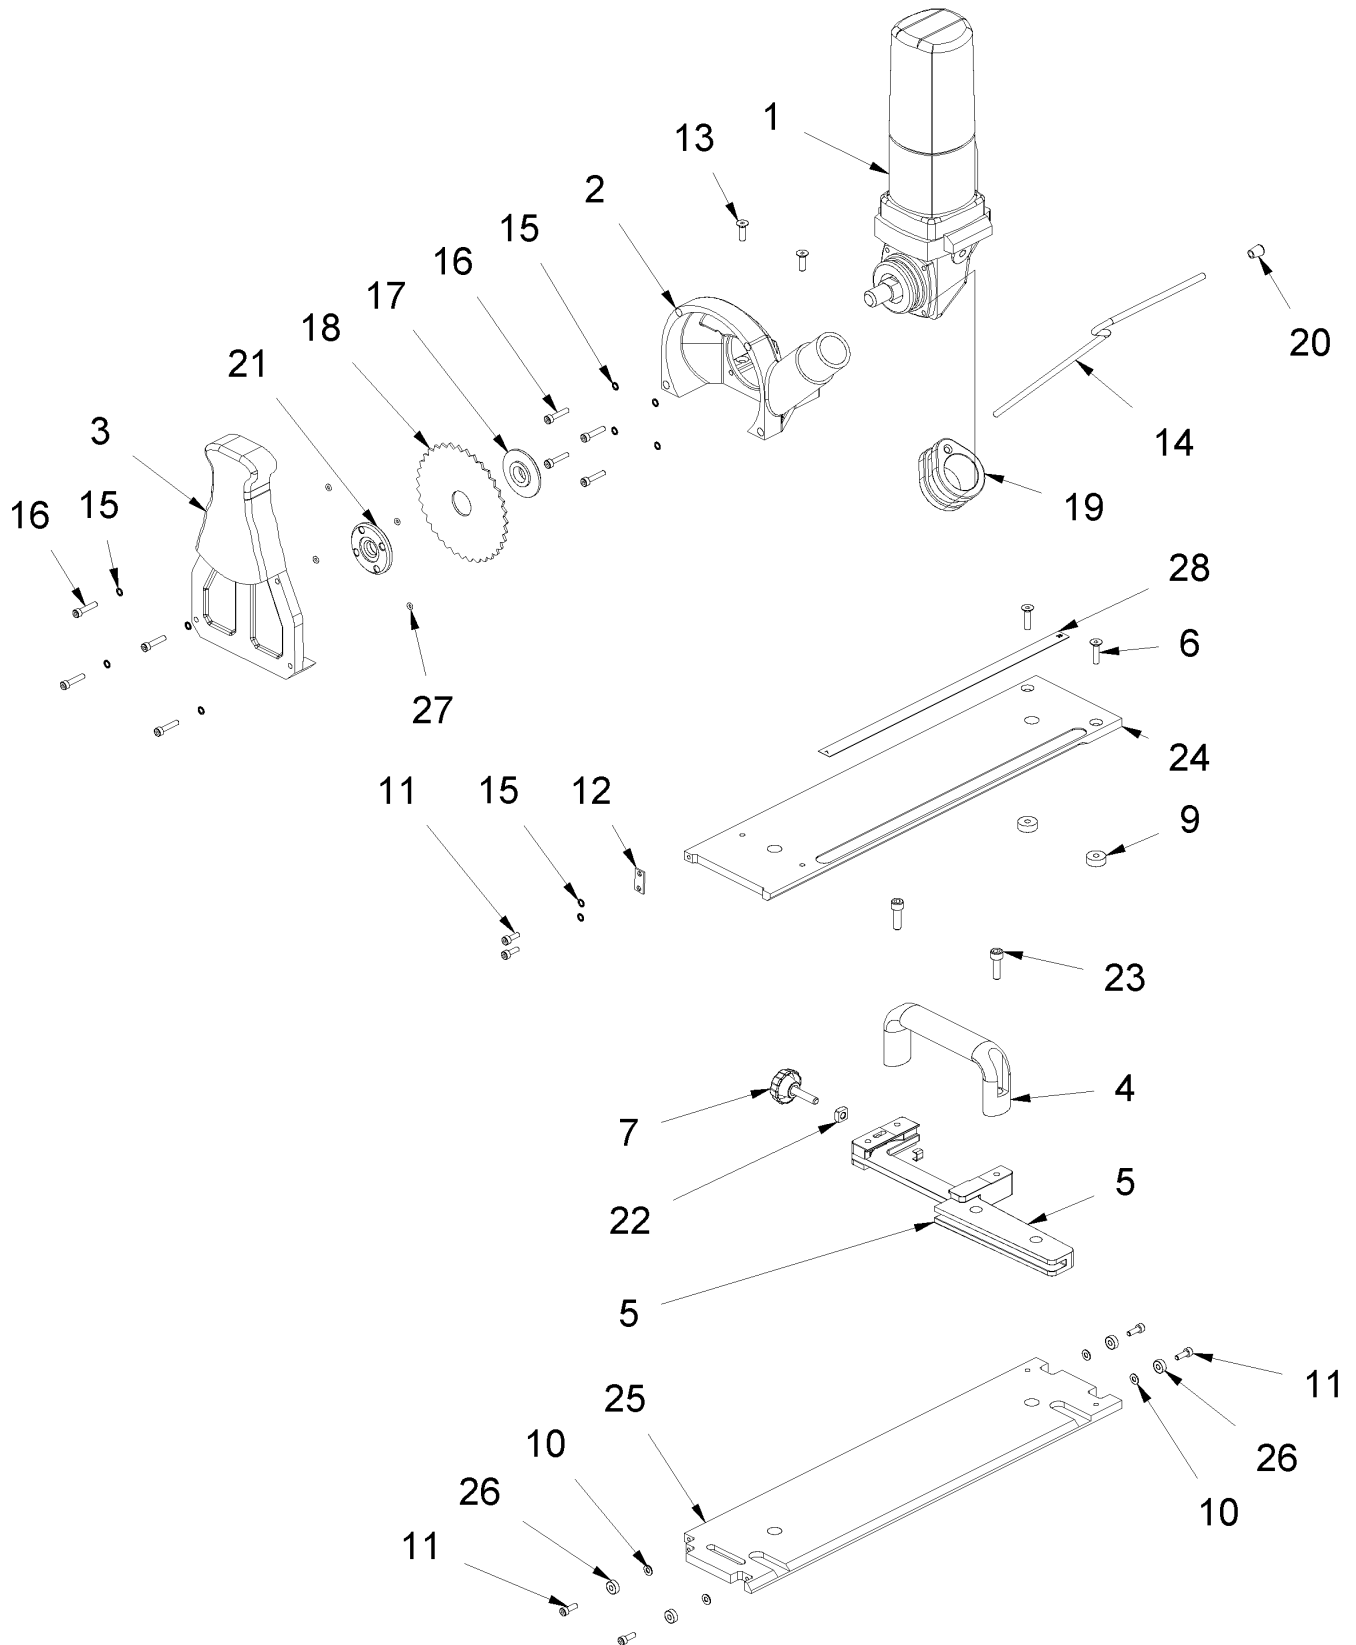

1 Machine

1 Machine

Item no.	Article no.	Description	Quantity
1	015065	Motor HS800/LS35no longer available	1
2	021195	Housing	1
3	015246	Cover LS 35	1
4	014917	Bow-type handle GN565 116mm	1
5	015244	Stop LS 35	1
6	017727	Countersunk screw M5x20 DIN 7991 10.9	2
7	014801	Star seize-screws M6x25	1
8	015239	Plate spring	1
9	021196	Distance rollerEcarteur	2
10	016961	Snorr washer M4	4
11	018284	Cylinder head screw M4x12 DIN 912	6
12	017984	Guide bar LS 35	1
13	016312	Countersunk bolt M5x16 DIN 7991 10.9	2
14	065741	Shackle short	1
15	016961	Snorr washer M4	10
16	017725	Cylinder head screw M4x20 DIN 912	8
17	017943	Tension flange LS 35	1
18	015662	Saw blade f. electr.strip cutter LS35	1
19	017626	Chip bag flange Fräsmaster	1
20	017438	End cap	1
21	082245	Flange nut M14 WE22 SEE 159341	1
22	014819	Square nut M6/557	1
23	014730	Cylinder head screw M 6x20 DIN 912	2
24	017836	Top plate LS 35	1
25	017835	Bottom plate LS 35	1
26	021197	Ball bearing 694-ZZ	4
27	011977	O-Ring 3x1,5mm NBR 70° shore	4
28	163532		1