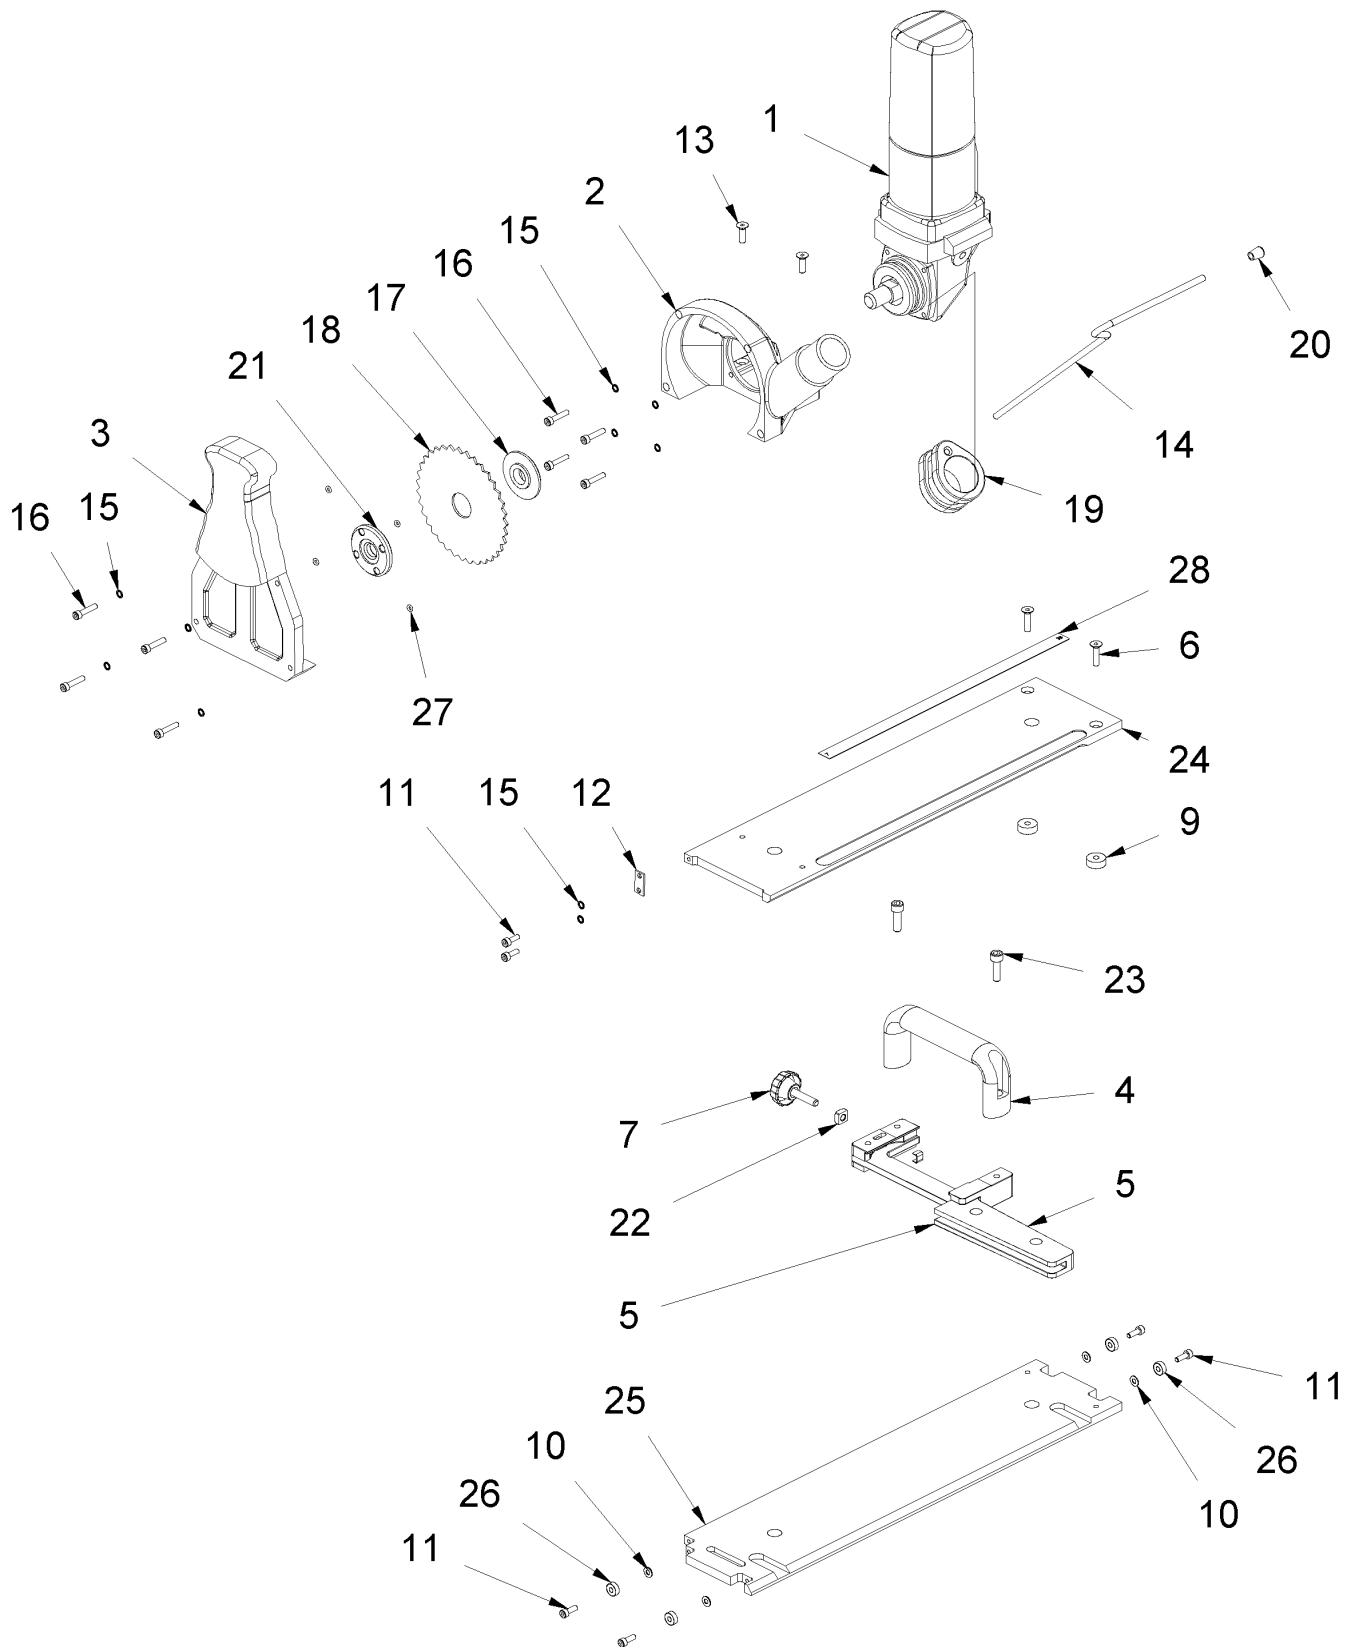

1 Machine

1 Machine

Item no.	Article no.	Description	Quantity
1	019532	ZZZMotor 230V Junio03 SIEHE 040994	1
2	021195	Housing	1
3	015246	Cover LS 35	1
4	014917	Bow-type handle GN565 116mm	1
5	015244	Stop LS 35	1
6	017727	Countersunk screw M5x20 DIN 7991 10.9	2
7	014801	Star seize-screws M6x25	1
8	015239	Plate spring	1
9	021196	Distance rollerEcarteur	2
10	016961	Snorr washer M4	4
11	018284	Cylinder head screw M4x12 DIN 912	6
12	017984	Guide bar LS 35	1
13	016312	Countersunk bolt M5x16 DIN 7991 10.9	2
14	065741	Shackle short	1
15	016961	Snorr washer M4	10
16	017725	Cylinder head screw M4x20 DIN 912	8
17	017943	Tension flange LS 35	1
18	015662	Saw blade f. electr.strip cutter LS35	1
19	017626	Chip bag flange Fräsmaster	1
20	017438	End cap	1
21	082245	Flange nut M14 WE22 SEE 159341	1
22	014819	Square nut M6/557	1
23	014730	Cylinder head screw M 6x20 DIN 912	2
24	017836	Top plate LS 35	1
25	017835	Bottom plate LS 35	1
26	021197	Ball bearing 694-ZZ	4
27	011977	O-Ring 3x1,5mm NBR 70° shore	4
28	163532		1