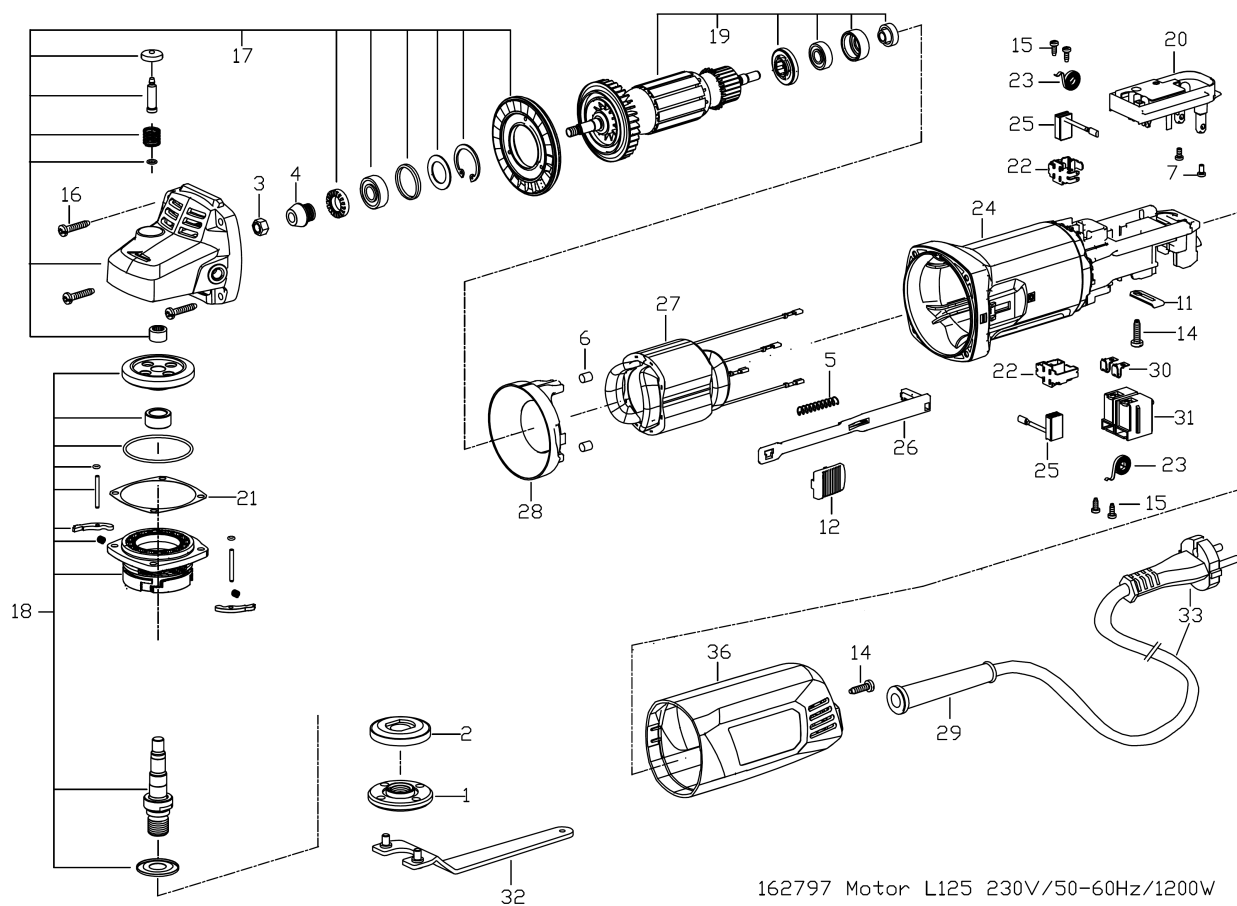

8 Motor green L125 230V/50-60Hz/1200W

162797 Motor L125 230V/50-60Hz/1200W

8 Motor green L125 230V/50-60Hz/1200W

Item no.	Article no.	Description	Quantity
1	015248	Tension nut LS 35 SEE 082245	1
2	159339	Clamping flange L125-18V	1
3		Nut L 10-10 125	1
4	170832	Pinion L 10-10 125	1
5		Spring L 10-10 125	1
6		Rubber damper	2
7		Screw M3x6	2
8	159337	Protection cover Ø125mm L125-18V	1
9		Handle GS-K/II M8	1
10		Screw M4x15	4
11		Cable fixation	1
12	159328	Switch button L125-18V	1
13		Shaft washer	1
14		Screw	2
15		Screw	4
16	159273	Screw ST4 2x22 L125-18V	4
17		Gearbox compl.	1
18	166177	Gear shaft mount. L10-11 125	1
19		Armature compl.	1
20	173976	Elektronic Motor L12-11 125	1
21	166178	Gasket gear shaft L10-11 125	1
22		Carbon holder	2
23		Spring, spiral	2
24		Motor housing	1
25	173047	Seal kit switch cabinet Independence	2
26		Switch rod	1
27		Magnetic field	1
28		Air duct	1
29		Cable protection slot	1
30		Connection terminal	2
31		Switch	1
32		Key, face hole	1
33	173417	Connection cable motor L125 H07 RN-F	1
34		Rating plate	1