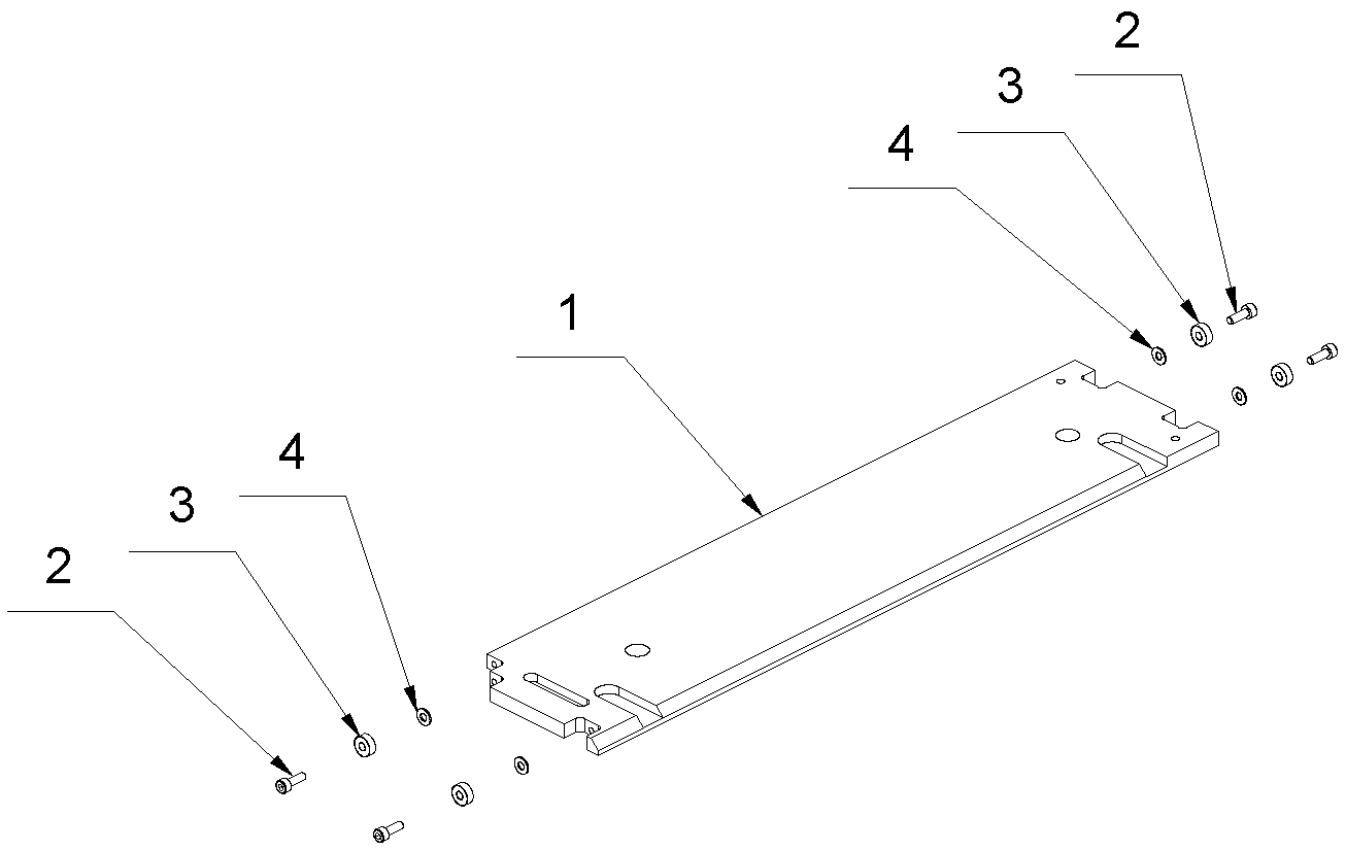

1 Bottom plate

---

1 Bottom plate

Item no.	Article no.	Description	Quantity
1	017835	Bottom plate LS 35	1
2	018284	Cylinder head screw M4x12 DIN 912	4
3	021197	Ball bearing 694-ZZ	4
4	016961	Snorr washer M4	4