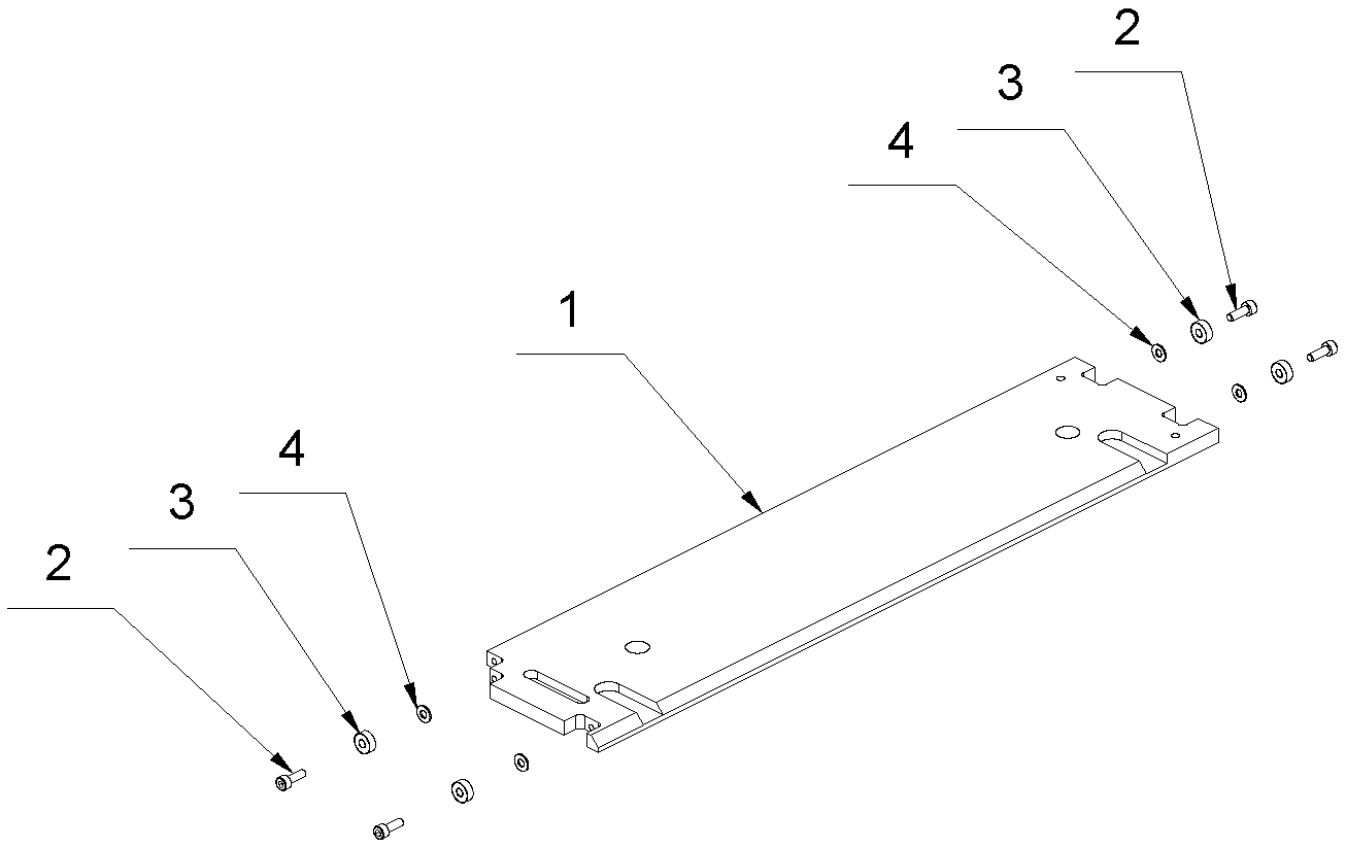

1 Bottom plate

---

1 Bottom plate

Item no.	Article no.	Description	Quantity
1	017835	Bottom plate LS 35	1
2	018284	Cylinder head screw M4x12 DIN 912	4
3	021197	Ball bearing 694-ZZ	4
4	016961	Snorr washer M4	4