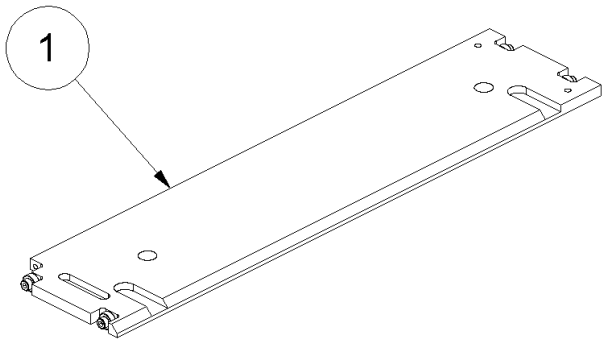

4 LS35 230V EU (01844/2020 - 01870/2021)

4 LS35 230V EU (01844/2020 - 01870/2021)

Item no.	Article no.	Description
1	01_01_010339	Bottom plate
2	01_02_010339	Stop
3	01_03_010339	Guide bar
4	01_04_015661	Cover + housing
5	01_05_010339	Tool kit
6	01_06_010339	Accessory