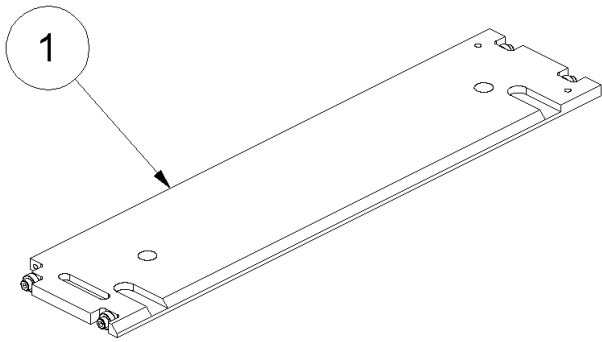

4 LS65 230V EU (01681/2020 - 01870 /2021)

4 LS65 230V EU (01681/2020 - 01870 /2021)

Item no.	Article no.	Description
1	01_01_010339	Bottom plate
2	01_02_010339	Stop
3	01_03_010339	Guide bar
4	01_04_015661	Cover + housing
5	01_05_010339	Tool kit
6	01_06_010339	Accessory