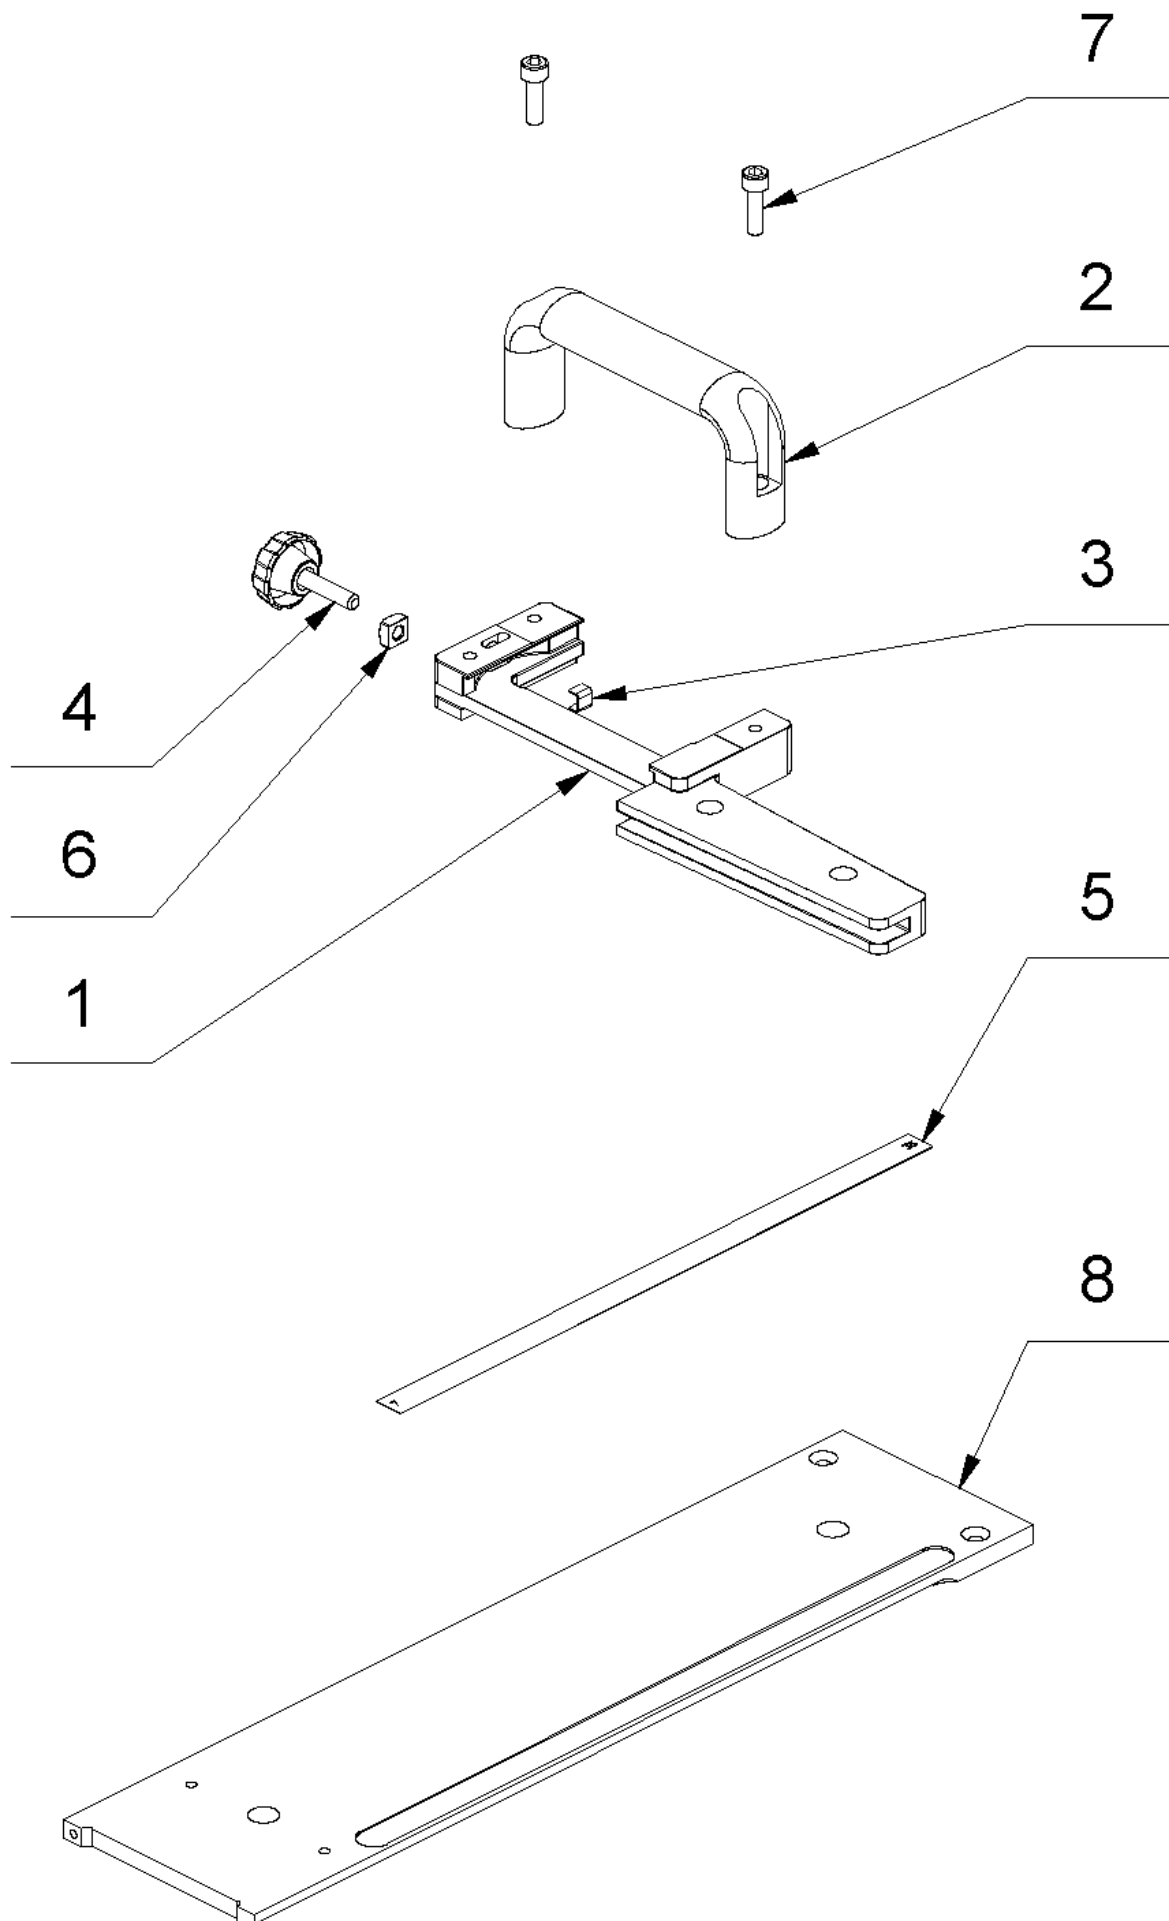

2 Stop

2 Stop

Item no.	Article no.	Description	Quantity
1	015244	Stop LS 35	1
2	014917	Bow-type handle GN565 116mm	1
3	015239	Plate spring	1
4	014801	Star seize-screws M6x25	1
5	017611	Scale 700x13x0,5mm LS65	1
6	014819	Square nut M6/557	1
7	014730	Cylinder head screw M 6x20 DIN 912	2
8	017991	Upper plate LS65	1