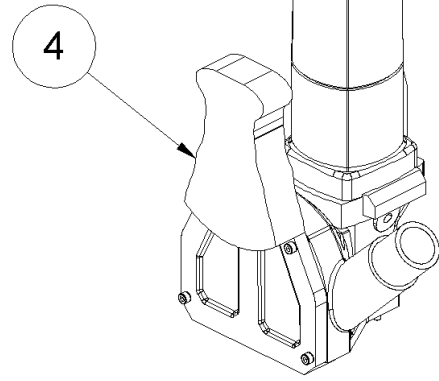

4 LS65 230V EU (01681/2020 - 01870 /2021)

4 LS65 230V EU (01681/2020 - 01870 /2021)

Item no.	Article no.	Description
1	01_01_010339	Bottom plate
2	01_02_010339	Stop
3	01_03_010339	Guide bar
4	01_04_015661	Cover + housing
5	01_05_010339	Tool kit
6	01_06_010339	Accessory