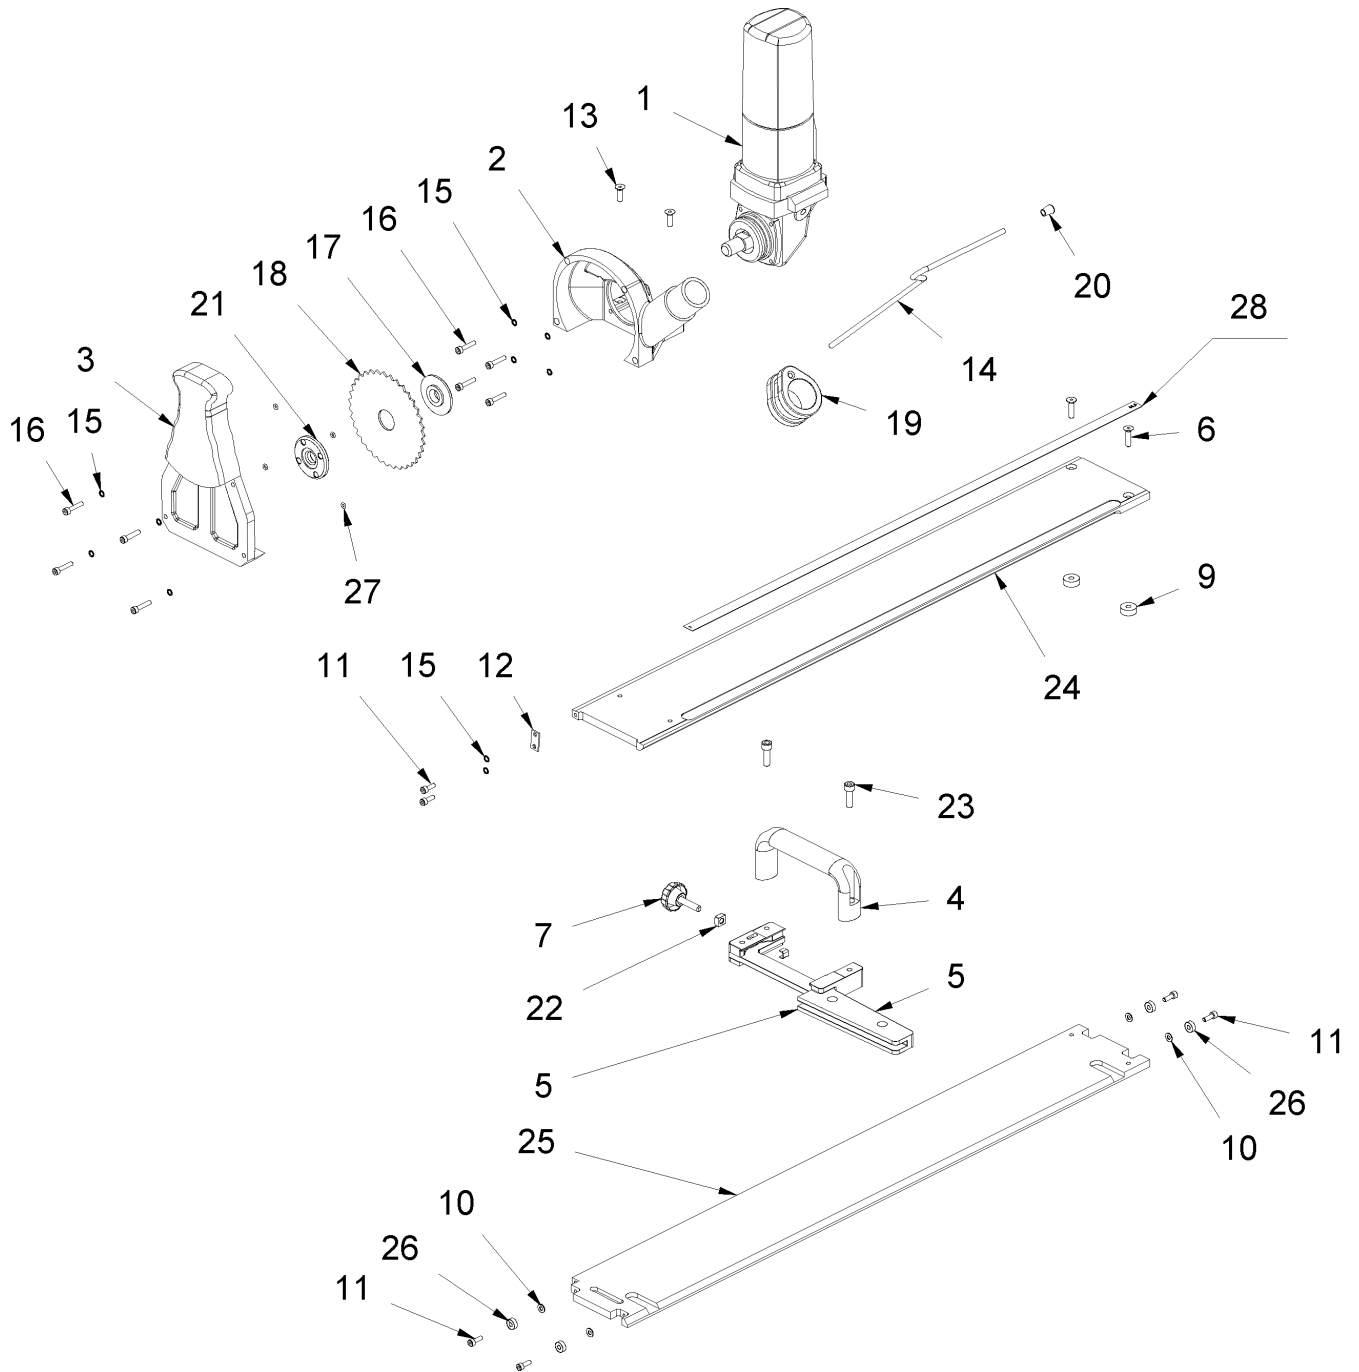

1 Machine

1 Machine

Item no.	Article no.	Description	Quantity
1	019532	ZZZMotor 230V Junio03 SIEHE 040994	1
2	021195	Housing	1
3	015246	Cover LS 35	1
4	014917	Bow-type handle GN565 116mm	1
5	015244	Stop LS 35	1
6	017727	Countersunk screw M5x20 DIN 7991 10.9	2
7	014801	Star seize-screws M6x25	1
8	015239	Plate spring	1
9	021196	Distance rollerEcarteur	2
10	017452	Washer M4 DIN 125 B	4
11	018284	Cylinder head screw M4x12 DIN 912	6
12	017984	Guide bar LS 35	1
13	016312	Countersunk bolt M5x16 DIN 7991 10.9	2
14	065741	Shackle short	1
15	016961	Snorr washer M4	10
16	017725	Cylinder head screw M4x20 DIN 912	8
17	017943	Tension flange LS 35	1
18	015662	Saw blade f. electr.strip cutter LS35	1
19	017626	Chip bag flange Fräsmaster	1
20	017438	End cap	1
21	082245	Flange nut M14 WE22 SEE 159341	1
22	014819	Square nut M6/557	1
23	014730	Cylinder head screw M 6x20 DIN 912	2
24	017991	Upper plate LS65	1
25	017999	Bottom plate LS65	1
26	021197	Ball bearing 694-ZZ	4
27	011977	O-Ring 3x1,5mm NBR 70° shore	4
28	017611	Scale 700x13x0,5mm LS65	1