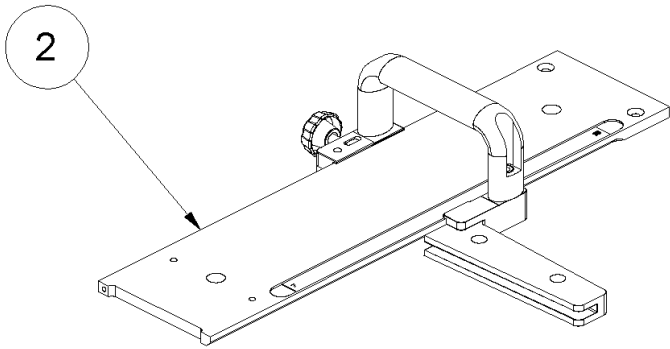

4 LS65 230V EU (01681/2020 - 01870 /2021)

4 LS65 230V EU (01681/2020 - 01870 /2021)

Item no.	Article no.	Description
1	01_01_010339	Bottom plate
2	01_02_010339	Stop
3	01_03_010339	Guide bar
4	01_04_015661	Cover + housing
5	01_05_010339	Tool kit
6	01_06_010339	Accessory