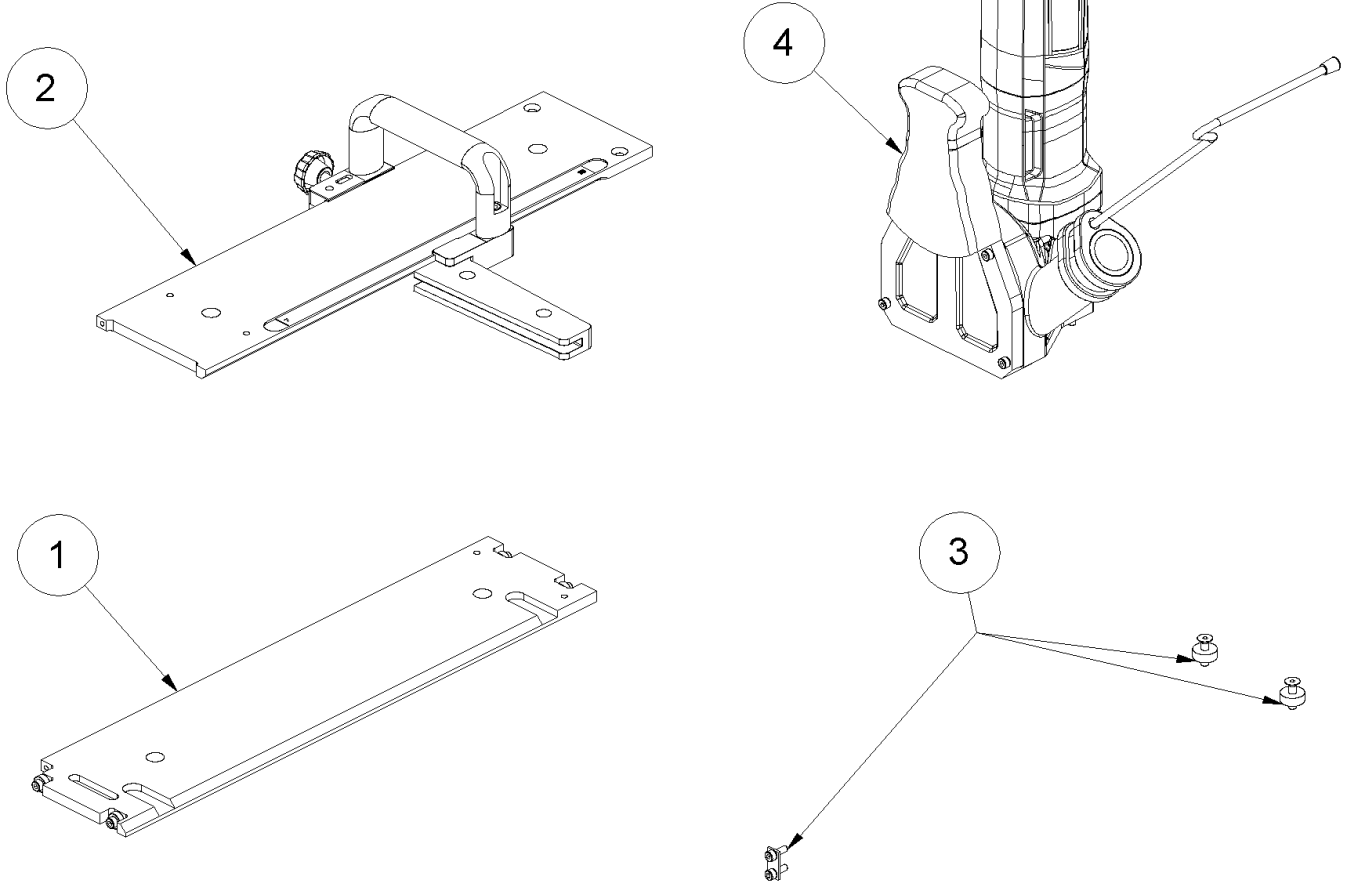

5 LS65 230V EU (01871/2021 - heute)

5 LS65 230V EU (01871/2021 - heute)

Item no.	Article no.	Description
1	01_01_010339	Bottom plate
2	01_02_010339	Stop
3	01_03_010339	Guide bar
4	05_04_015661	Cover + housing
5	01_05_010339	Tool kit
6	01_06_010339	Accessory