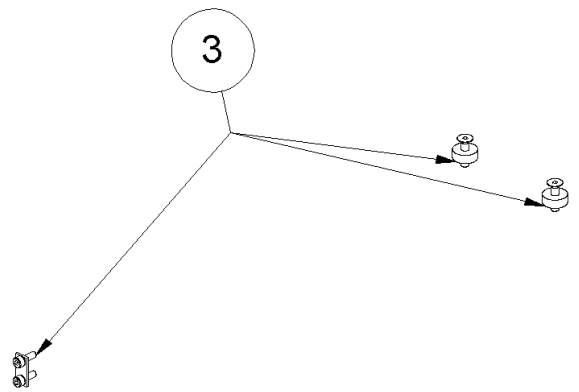

4 LS65 230V EU (01681/2020 - 01870 /2021)

4 LS65 230V EU (01681/2020 - 01870 /2021)

Item no.	Article no.	Description
1	01_01_010339	Bottom plate
2	01_02_010339	Stop
3	01_03_010339	Guide bar
4	01_04_015661	Cover + housing
5	01_05_010339	Tool kit
6	01_06_010339	Accessory