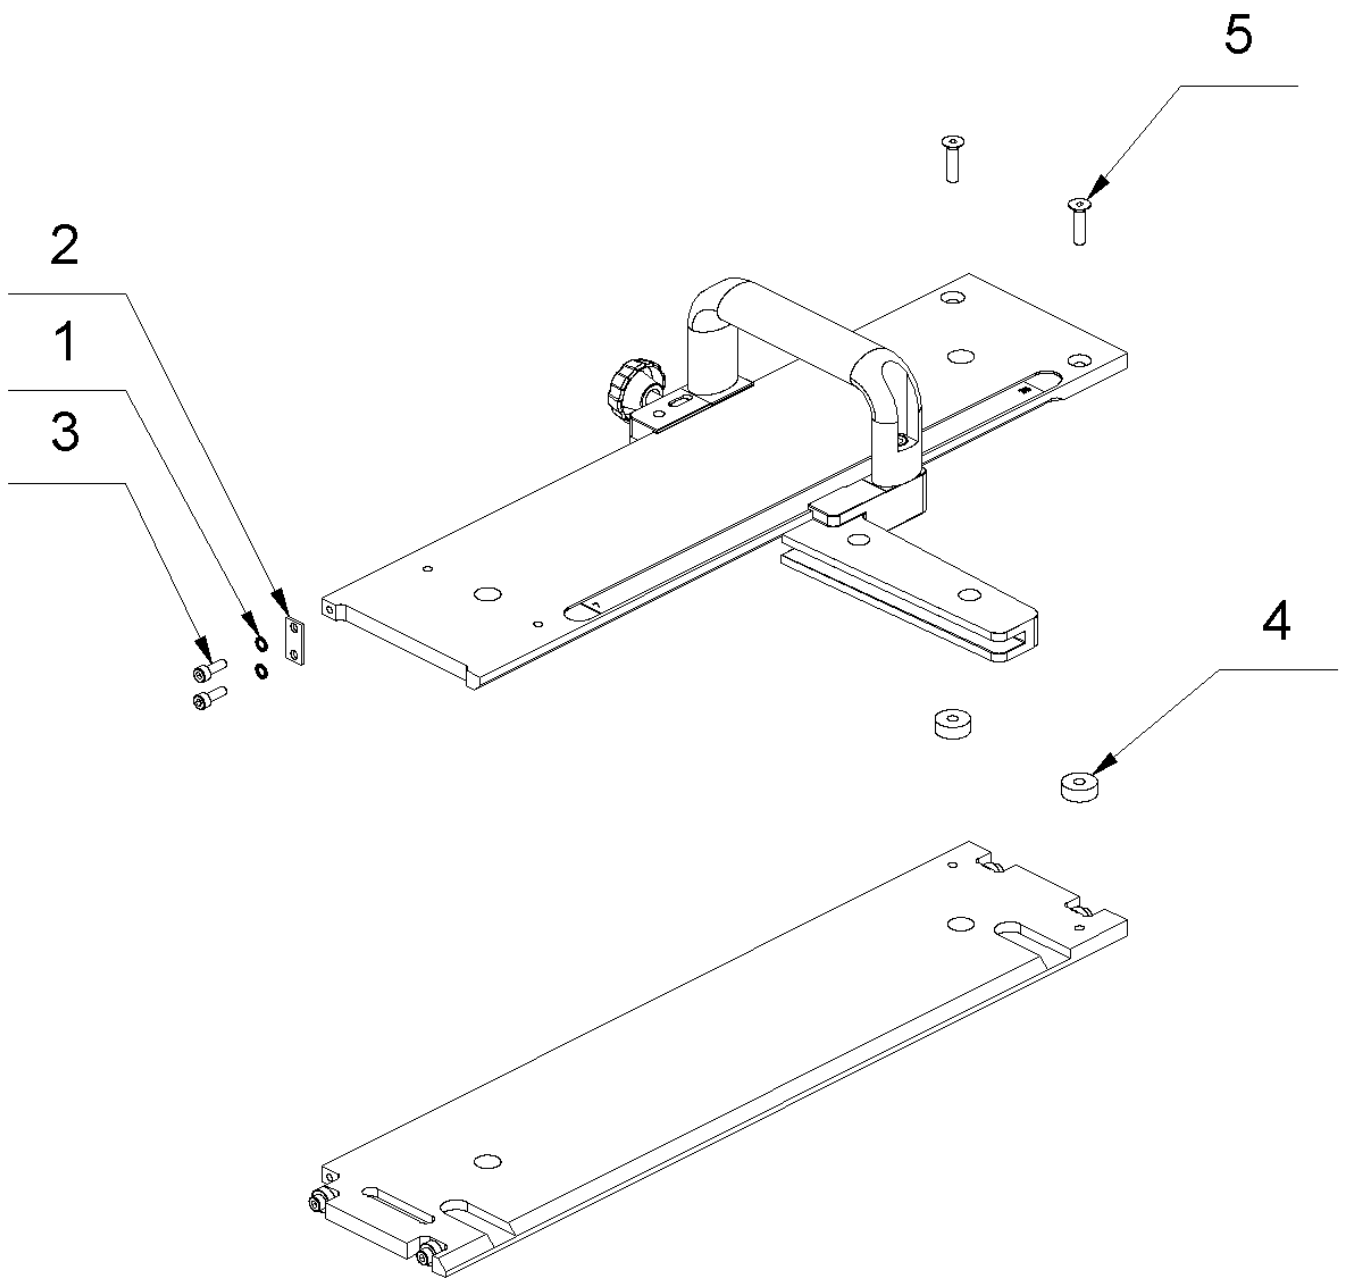

3 Guide bar

---

3 Guide bar

Item no.	Article no.	Description	Quantity
1	016961	Snorr washer M4	2
2	017984	Guide bar LS 35	1
3	018284	Cylinder head screw M4x12 DIN 912	2
4	021196	Distance rollerEcarteur	2
5	017727	Countersunk screw M5x20 DIN 7991 10.9	2