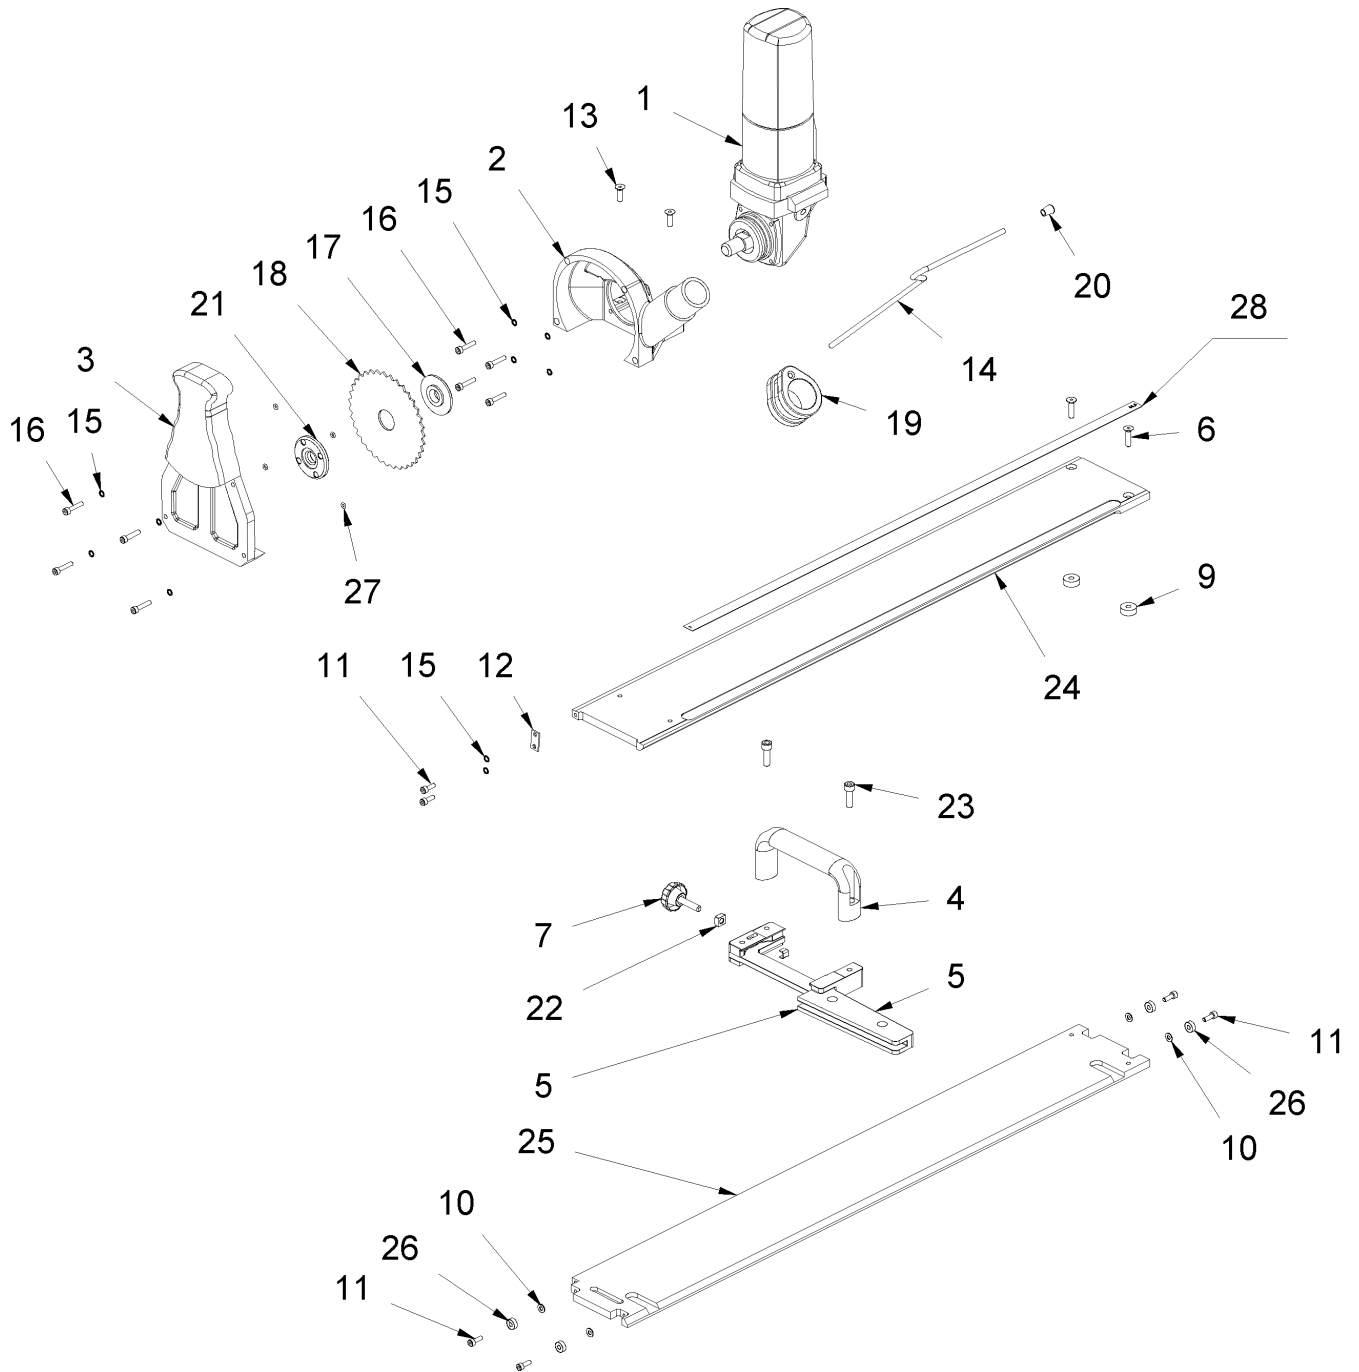

1 Machine

1 Machine

Item no.	Article no.	Description	Quantity
1	040994	Motor 230V see 165923	1
2	021195	Housing	1
3	015246	Cover LS 35	1
4	014917	Bow-type handle GN565 116mm	1
5	015244	Stop LS 35	1
6	017727	Countersunk screw M5x20 DIN 7991 10.9	2
7	014801	Star seize-screws M6x25	1
8	015239	Plate spring	1
9	021196	Distance rollerEcarteur	2
10	017452	Washer M4 DIN 125 B	4
11	018284	Cylinder head screw M4x12 DIN 912	6
12	017984	Guide bar LS 35	1
13	016312	Countersunk bolt M5x16 DIN 7991 10.9	2
14	065741	Shackle short	1
15	016961	Snorr washer M4	10
16	017725	Cylinder head screw M4x20 DIN 912	8
17	017943	Tension flange LS 35	1
18	015662	Saw blade f. electr.strip cutter LS35	1
19	017626	Chip bag flange Fräsmaster	1
20	017438	End cap	1
21	082245	Flange nut M14 WE22 SEE 159341	1
22	014819	Square nut M6/557	1
23	014730	Cylinder head screw M 6x20 DIN 912	2
24	017991	Upper plate LS65	1
25	017999	Bottom plate LS65	1
26	021197	Ball bearing 694-ZZ	4
27	011977	O-Ring 3x1,5mm NBR 70° shore	4
28	017611	Scale 700x13x0,5mm LS65	1