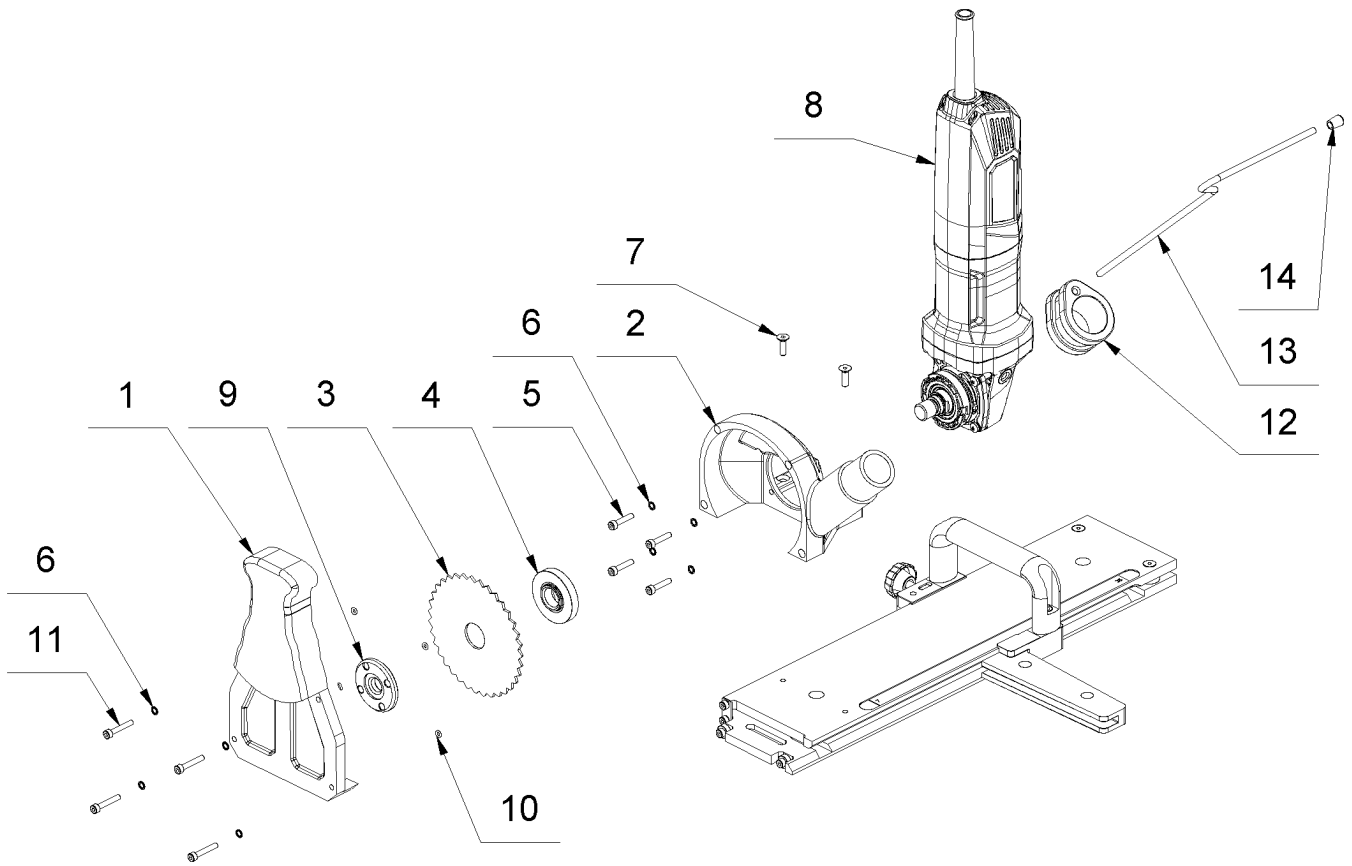

4 Cover + housing

4 Cover + housing

Item no.	Article no.	Description	Quantity
1	015246	Cover LS 35	1
2	021195	Housing	1
3	015662	Saw blade f. electr.strip cutter LS35	1
4	010323	Spannflansch Akku LS35/LS65	1
5	017725	Cylinder head screw M4x20 DIN 912	4
6	016961	Snorr washer M4	8
7	016312	Countersunk bolt M5x16 DIN 7991 10.9	2
8	162797	Motor green L125 230V/50-60Hz/1200W	1
9	082245	Flange nut M14 WE22 SEE 159341	1
10	011977	O-Ring 3x1,5mm NBR 70° shore	4
11	018282	Cylinder head screw M 4x25 DIN 912	4
12	017626	Chip bag flange Fräsmaster	1
13	065741	Shackle short	1
14	017438	End cap	1