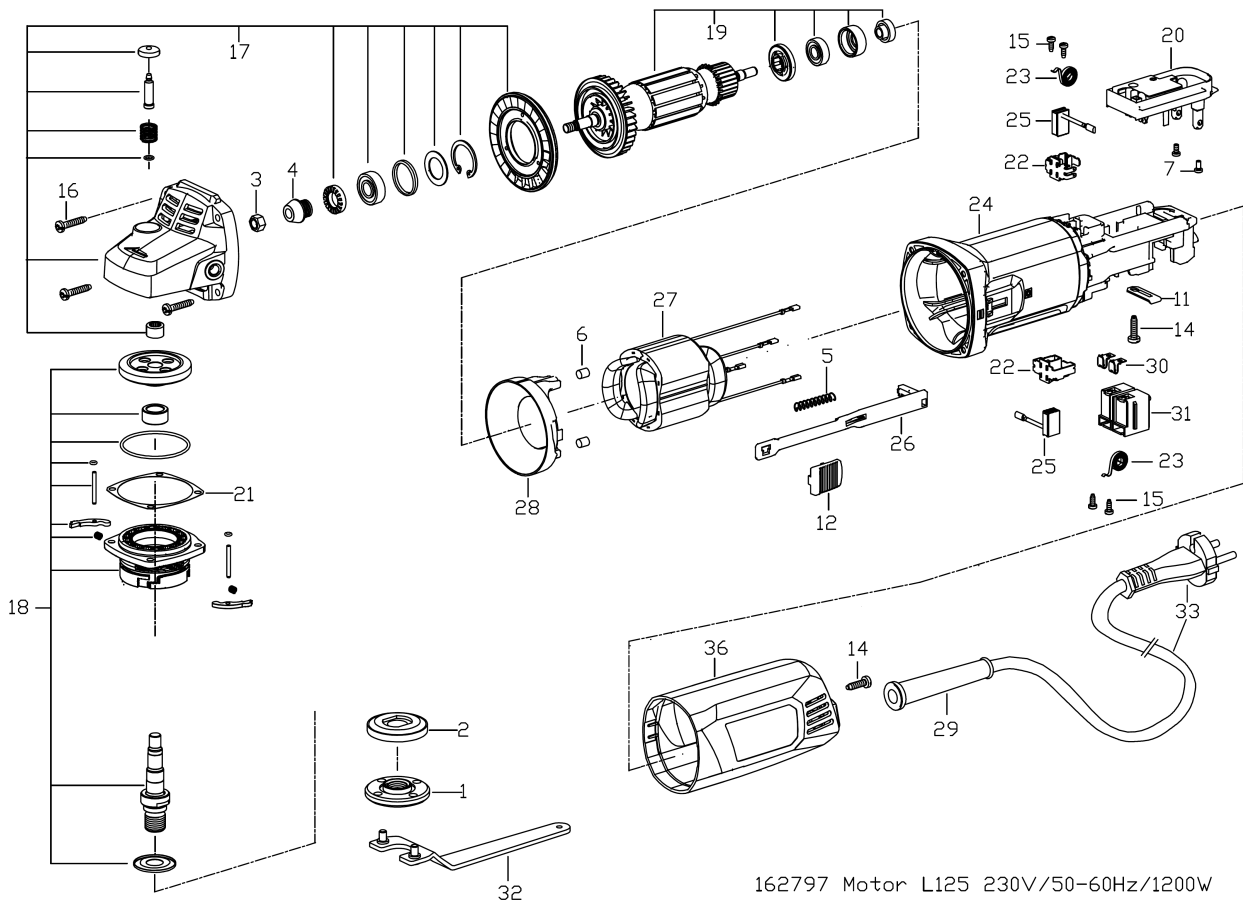

8 Motor green L125 230V/50-60Hz/1200W

162797 Motor L125 230V/50-60Hz/1200W

8 Motor green L125 230V/50-60Hz/1200W

Item no.	Article no.	Description	Quantity
1	015248	Tension nut LS 35 SEE 082245	1
2	159339	Clamping flange L125-18V	1
3		Nut L 10-10 125	1
4	170832	Pinion L 10-10 125	1
5		Spring L 10-10 125	1
6		Rubber damper	2
7		Screw M3x6	2
8	159337	Protection cover Ø125mm L125-18V	1
9		Handle GS-K/II M8	1
10		Screw M4x15	4
11		Cable fixation	1
12	159328	Switch button L125-18V	1
13		Shaft washer	1
14		Screw	2
15		Screw	4
16	159273	Screw ST4 2x22 L125-18V	4
17		Gearbox compl.	1
18	166177	Gear shaft mount. L10-11 125	1
19		Armature compl.	1
20	173976	Elektronic Motor L12-11 125	1
21	166178	Gasket gear shaft L10-11 125	1
22		Carbon holder	2
23		Spring, spiral	2
24		Motor housing	1
25	173047	Seal kit switch cabinet Independence	2
26		Switch rod	1
27		Magnetic field	1
28		Air duct	1
29		Cable protection slot	1
30		Connection terminal	2
31		Switch	1
32		Key, face hole	1
33	173417	Connection cable motor L125 H07 RN-F	1
34		Rating plate	1