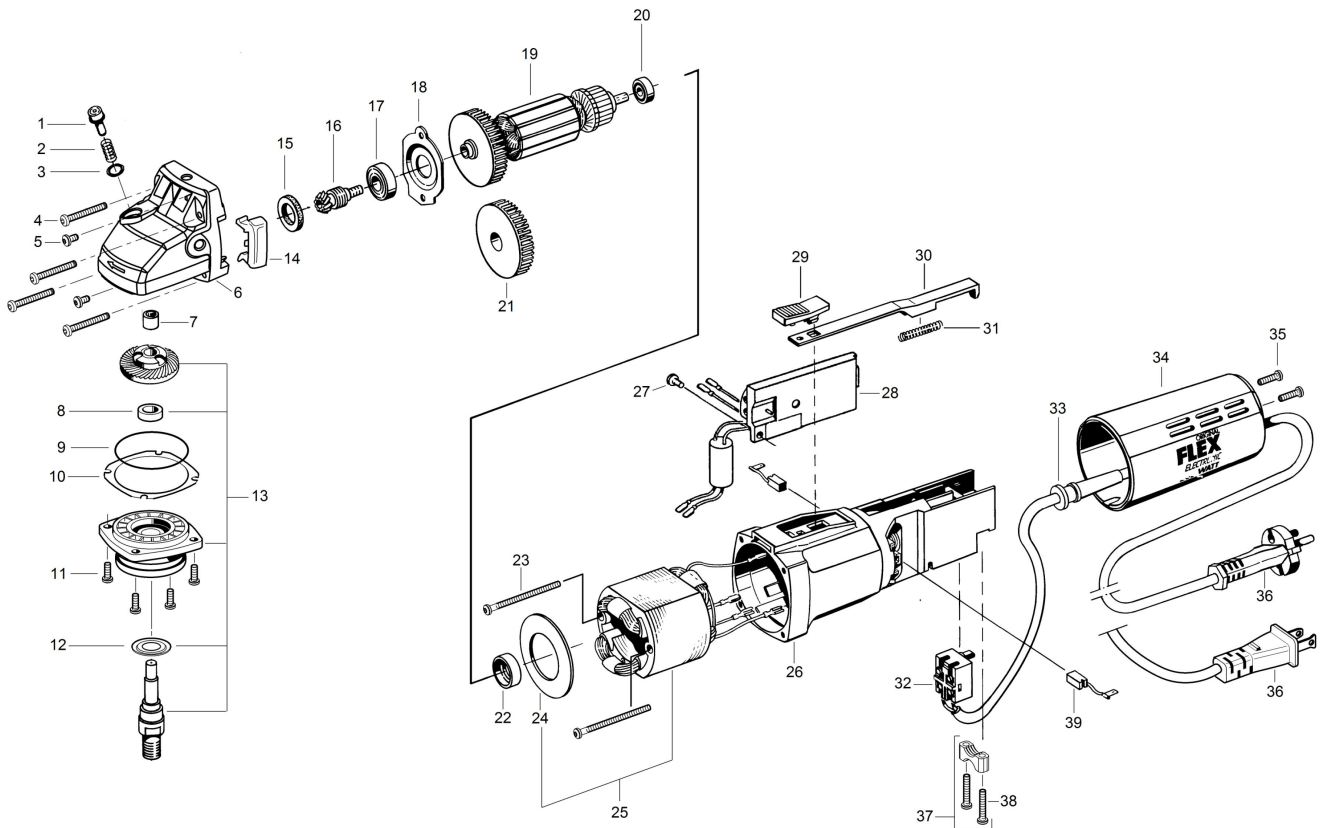

12 Motor 230V see 165923

12 Motor 230V see 165923

Item no.	Article no.	Description	Quantity
1	041108	Locking button cpl. Flex Junio07	1
2	019458	Pressure spring 9x14,5x0,6	1
3	019459	O-Ring 12,42x1,78	1
4	018019	screw KT Flex Junio03	1
5	018048	Screw KT Flex Junio 03	1
6	041109	Gear block housing Flex Junio07	1
7	015171	Bearing HK 0810	1
8	041141	Distance ring Flex Junio07	4
9	019454	O-Ring 48x1,2	1
10	018757	Spacer 0,2L Flex Junio03	1
11	017725	Cylinder head screw M4x20 DIN 912	4
12	019455	Sealing ring Flex Junio03	1
13	041144	Gear shaft inst. Flex Junio06	1
14	019464	Air guide	1
15	019462	Sealing bushing Flex Junio03	1
16	041145	Pinion Flex Junio07	1
17	041147	Ball bearing Flex Junio 07	1
18	019463	Bearing cover Flex Junio03	1
19	041096	Armature 230V Flex Junio06	1
20	041146	Ball bearing 607-2RS Flex Junio 07	1
21	019465	Wing Flex Junio03	1
22	019266	Bearing ring Combi Stripper /Junio 03	1
23	018049	Screw Flex Junio 03	1
24	019468	Air circulation Flex Junio03	1
25	041099	Magnetic field 230V Flex Junio06	1
26	018634	Motor housing Flex Junio03	1
27	018039	Screw KT4x12 Motor Duro 2.0	1
28	041149	Elektronic 230V Flex Junio06	2
29	015182	Shift lever Junio03,Kombi	1
30	015181	Shifter rod Junio03,Kombi	1
31	019473	Pressure spring 6,2x28x0,5	2
32	015177	Switch (shifter)Kombi-Str./HS500/HS800/J	2
33	015179	Cable casing Kombi (in motorhousing}	1
33	019488	Rubber sleeve 115V	1