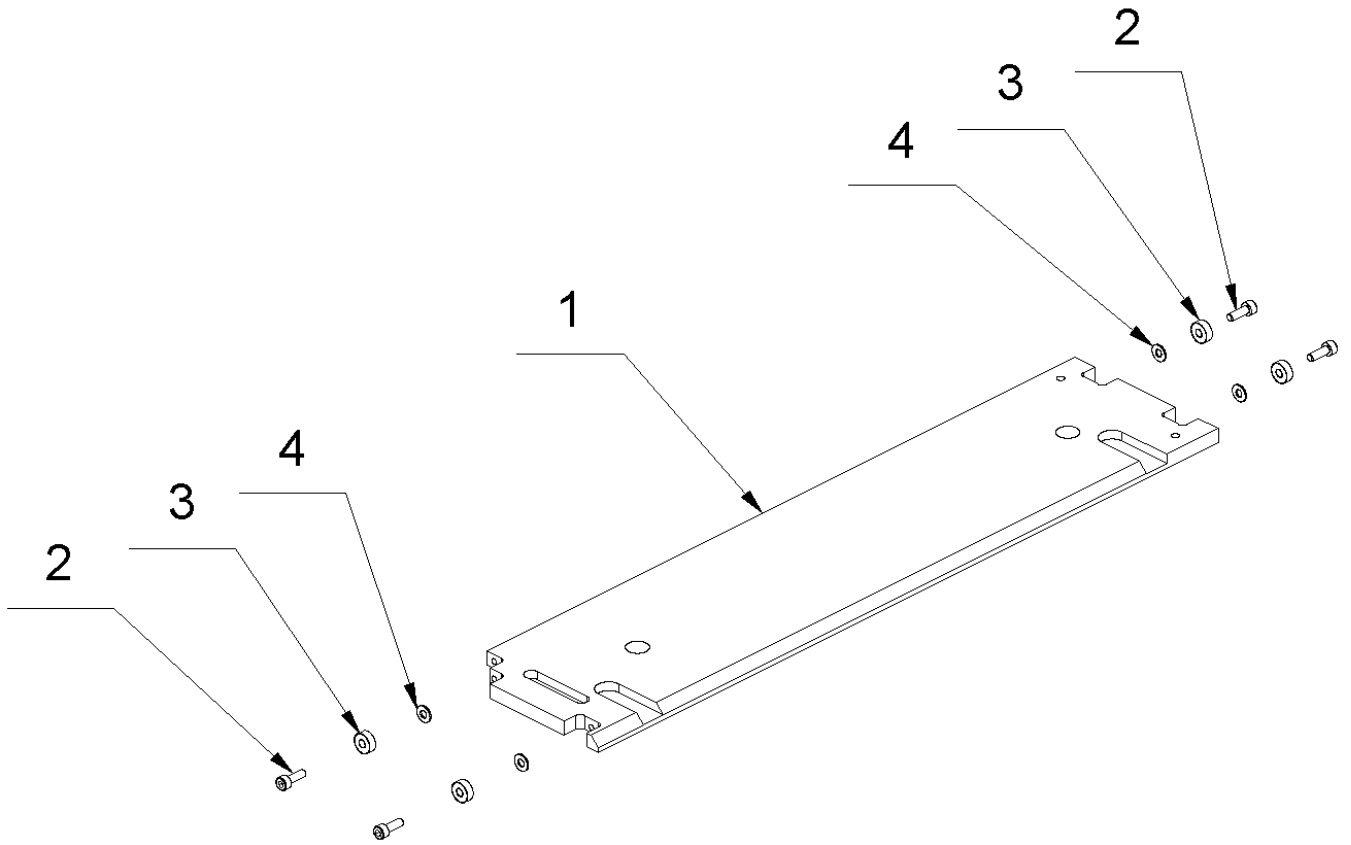

1 Bottom plate

1 Bottom plate

Item no.	Article no.	Description	Quantity
1	017999	Bottom plate LS65	1
2	018284	Cylinder head screw M4x12 DIN 912	4
3	021197	Ball bearing 694-ZZ	4
4	016961	Snorr washer M4	4