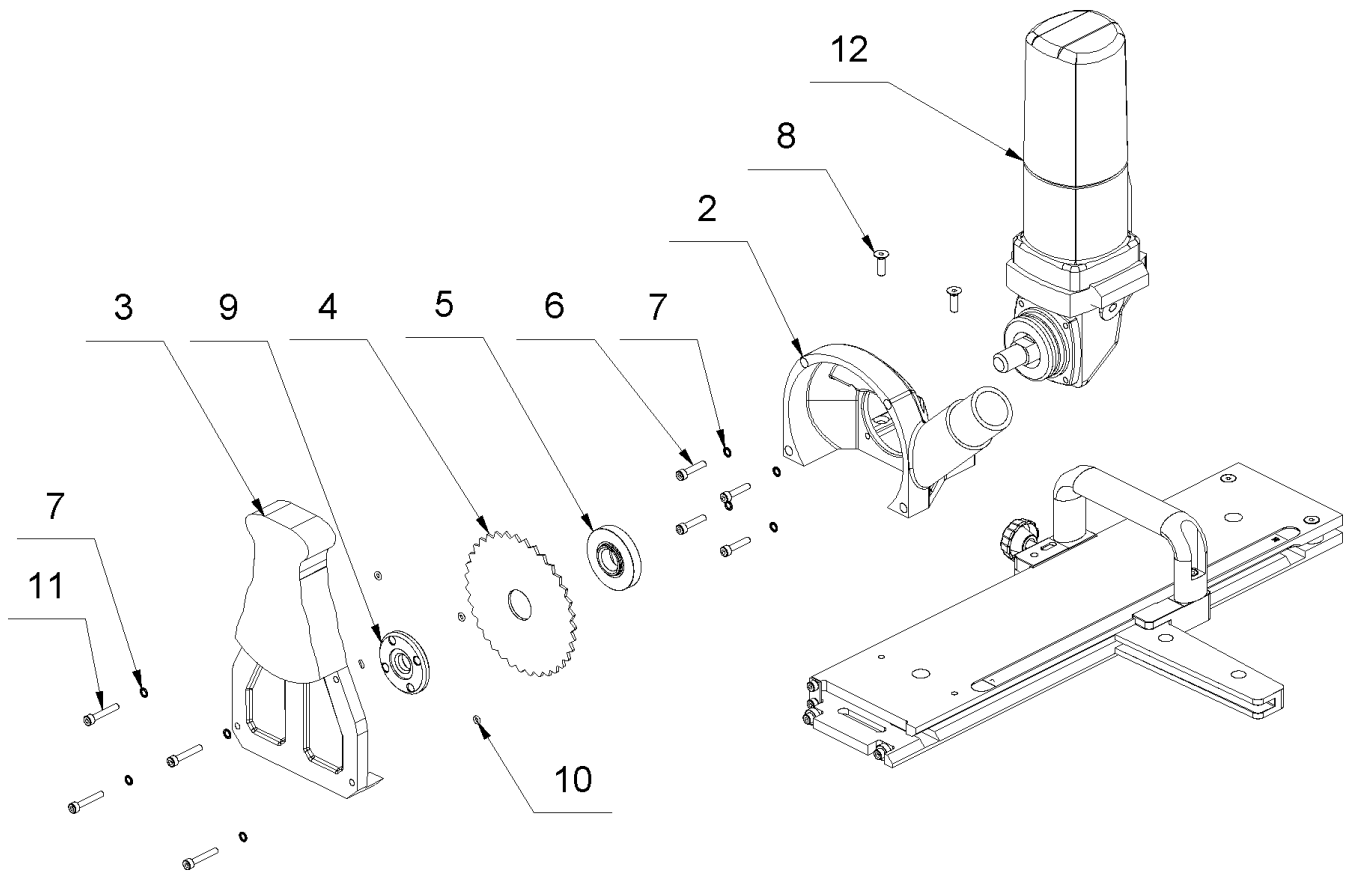

4 Cover + housing

4 Cover + housing

Item no.	Article no.	Description	Quantity
2	021195	Housing	1
3	015246	Cover LS 35	1
4	015662	Saw blade f. electr.strip cutter LS35	1
5	010323	Spannflansch Akku LS35/LS65	1
6	017725	Cylinder head screw M4x20 DIN 912	4
7	016961	Snorr washer M4	8
8	016312	Countersunk bolt M5x16 DIN 7991 10.9	2
9	082245	Flange nut M14 WE22 SEE 159341	1
10	011977	O-Ring 3x1,5mm NBR 70° shore	4
11	018282	Cylinder head screw M 4x25 DIN 912	4
12	040994	Motor 230V see 165923	1