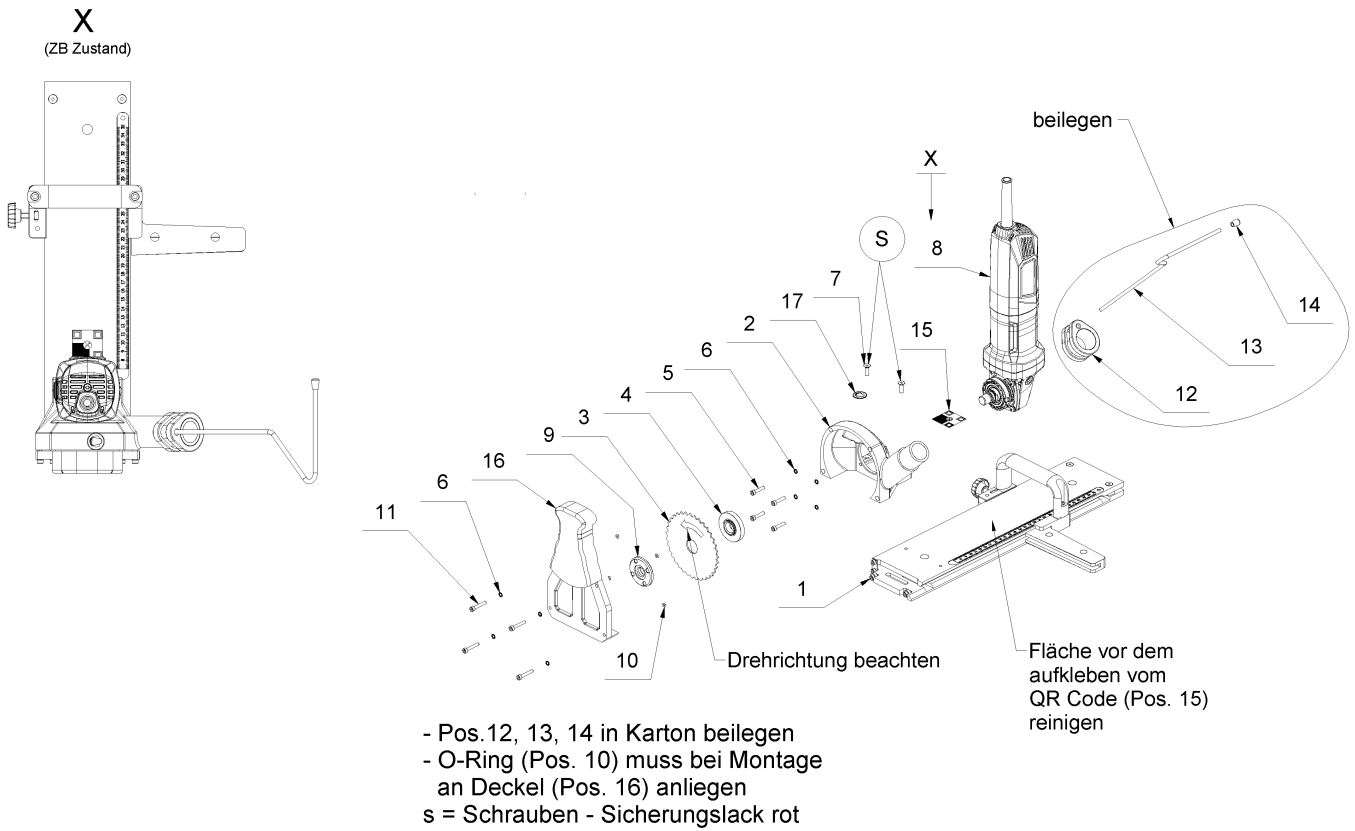

1 Bottom plate

1 Bottom plate

Item no.	Article no.	Description	Quantity
1	017835	Bottom plate LS 35	1
1	017999	Bottom plate LS65	1
2	018284	Cylinder head screw M4x12 DIN 912	4
3	021197	Ball bearing 694-ZZ	4
4	016961	Snorr washer M4	4

5 Steel scale 7-35cm LS35

5 Steel scale 7-35cm LS35

Item no.	Article no.	Description	Quantity
5	163592	Steel scale 7-35cm LS35	1

5 Steel scale 7-65cm LS65

5 Steel scale 7-65cm LS65

Item no.	Article no.	Description	Quantity
5	164454	Steel scale 7-65cm LS65	1

3 Guide bar

s = Schrauben - Sicherungslack rot

3 Guide bar

Item no.	Article no.	Description	Quantity
1			1
2			1
3	017984	Guide bar LS 35	2
4	016961	Snorr washer M4	1
5	018284	Cylinder head screw M4x12 DIN 912	2
6	021196	Distance rollerEcarteur	2
7	017727	Countersunk screw M5x20 DIN 7991 10.9	2

4 Cover + housing

4 Cover + housing

Item no.	Article no.	Description	Quantity
1			1
2	021195	Housing	1
3	015662	Saw blade f. electr.strip cutter LS35	1
4	010323	Spannflansch Akku LS35/LS65	1
5	017725	Cylinder head screw M4x20 DIN 912	4
6	016961	Snorr washer M4	8
7	016312	Countersunk bolt M5x16 DIN 7991 10.9	2
8	162797	Motor green L125 230V/50-60Hz/1200W	1
9	159341	Clamping nut L125-18V	1
10	011977	O-Ring 3x1,5mm NBR 70° shore	4
11	018282	Cylinder head screw M 4x25 DIN 912	4
12	017626	Chip bag flange Fräsmaster	1
13	065741	Shackle short	1
14	017438	End cap	1
15	171796	Label IMM QR Code	1
16	015246	Cover LS 35	1
17	017459	label safety ear and eye	1