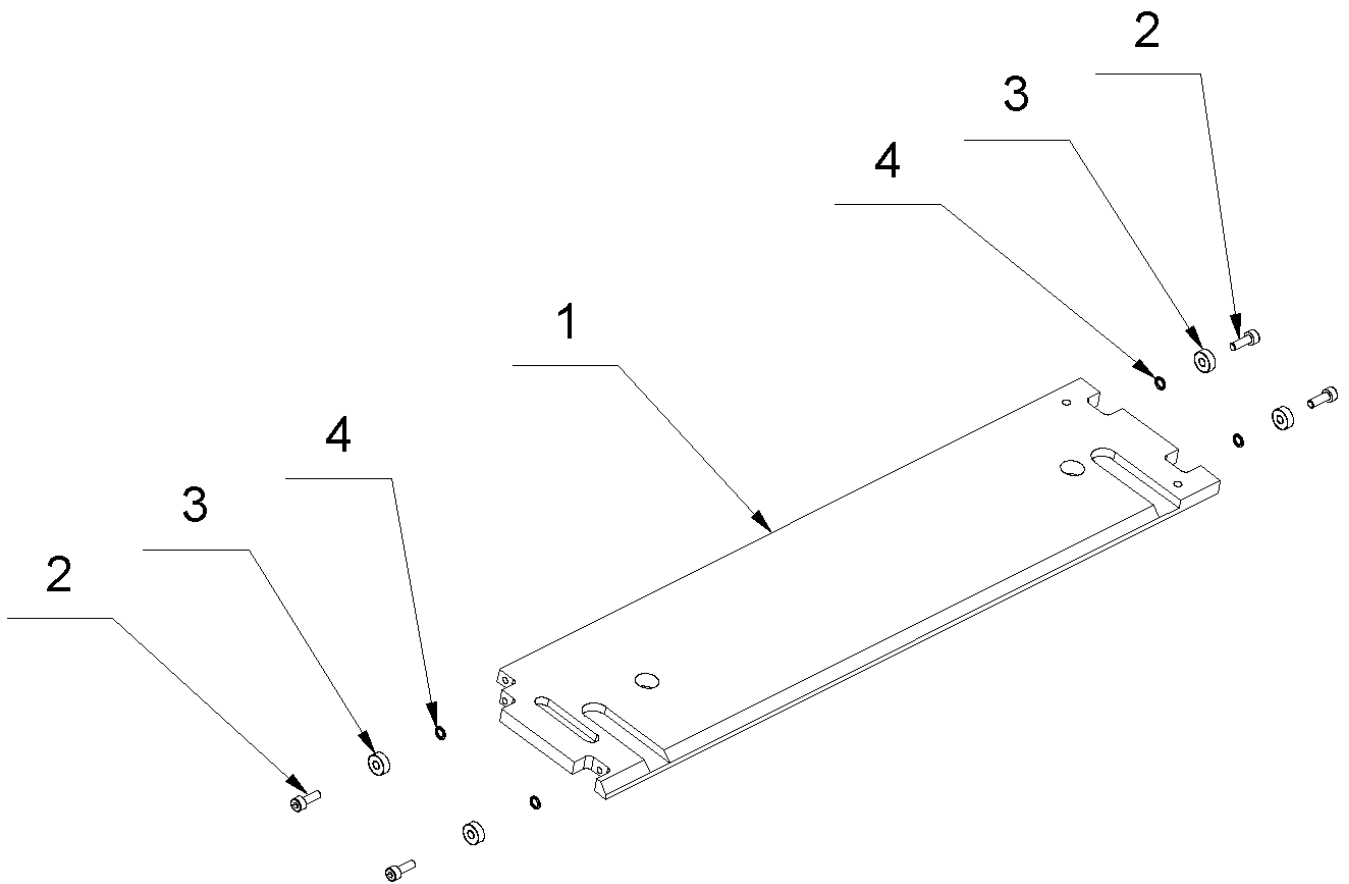

spare parts list MA LS35-LS65 230V EU

Table of contents

1 LS35-LS65 230V EU (12/2020 - heute)	3
1 Bottom plate	5
2 Stop	7
5 Steel scale 7-35cm LS35	9
5 Steel scale 7-65cm LS65	11
3 Guide bar	13
4 Cover + housing	15

1 Bottom plate

1 Bottom plate

Item no.	Article no.	Description	Quantity
1	017835	Bottom plate LS 35	1
1	017999	Bottom plate LS65	1
2	018284	Cylinder head screw M4x12 DIN 912	4
3	021197	Ball bearing 694-ZZ	4
4	016961	Snorr washer M4	4

2 Step

2 Stop

Item no.	Article no.	Description	Quantity
1	015244	Stop LS 35	1
2	014917	Bow-type handle GN565 116mm	1
3	015239	Plate spring	1
4	014801	Star seize-screws M6x25	1
5	163592	Steel scale 7-35cm LS35	1
5	164454	Steel scale 7-65cm LS65	1
6	014819	Square nut M6/557	1
7	014730	Cylinder head screw M 6x20 DIN 912	2
8	017836	Top plate LS 35	1
8	017991	Upper plate LS65	1
9	166322	Sliding film 0.5 x 7 x 60mm LS35/65	2

5 Steel scale 7-35cm LS35

5 Steel scale 7-35cm LS35

Item no.	Article no.	Description	Quantity
5	163592	Steel scale 7-35cm LS35	1

5 Steel scale 7-65cm LS65

5 Steel scale 7-65cm LS65

Item no.	Article no.	Description	Quantity
5	164454	Steel scale 7-65cm LS65	1