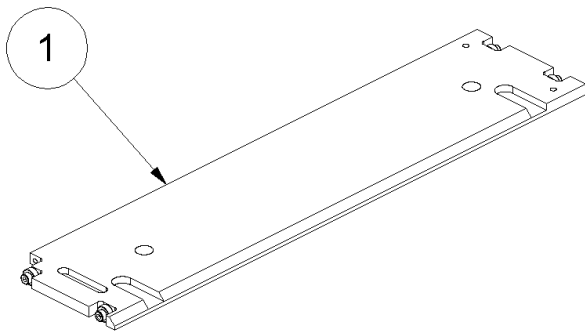

spare parts list MA LS35-LS65 230V EU

Table of contents

1 LS35-LS65 230V EU (12/2020 - heute)	3
1 Bottom plate	5
2 Stop	7
5 Steel scale 7-35cm LS35	9
5 Steel scale 7-65cm LS65	11
3 Guide bar	13
4 Cover + housing	15

1 LS35-LS65 230V EU (12/2020 - heute)

1 LS35-LS65 230V EU (12/2020 - heute)

Item no.	Article no.	Description
1	MG01_015661	Bottom plate
2	MG02_015661	Stop
3	MG03_015661	Guide bar
4	MG04_015661_S0 05	Cover + housing

1 Bottom plate

1 Bottom plate

Item no.	Article no.	Description	Quantity
1	017835	Bottom plate LS 35	1
1	017999	Bottom plate LS65	1
2	018284	Cylinder head screw M4x12 DIN 912	4
3	021197	Ball bearing 694-ZZ	4
4	016961	Snorr washer M4	4

2 Step

2 Stop

Item no.	Article no.	Description	Quantity
1	015244	Stop LS 35	1
2	014917	Bow-type handle GN565 116mm	1
3	015239	Plate spring	1
4	014801	Star seize-screws M6x25	1
5	163592	Steel scale 7-35cm LS35	1
5	164454	Steel scale 7-65cm LS65	1
6	014819	Square nut M6/557	1
7	014730	Cylinder head screw M 6x20 DIN 912	2
8	017836	Top plate LS 35	1
8	017991	Upper plate LS65	1
9	166322	Sliding film 0.5 x 7 x 60mm LS35/65	2