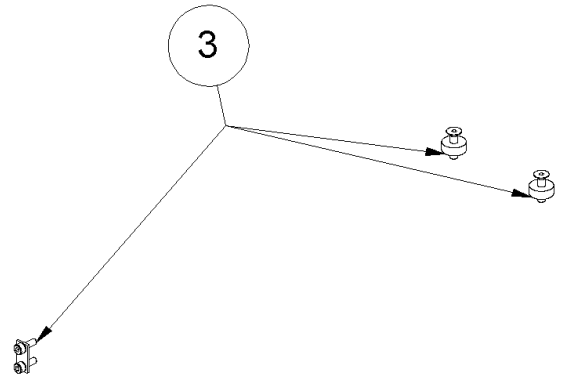

spare parts list MA LS35-LS65 230V EU

Table of contents

1 LS35-LS65 230V EU (12/2020 - heute)	3
1 Bottom plate	5
2 Stop	7
5 Steel scale 7-35cm LS35	9
5 Steel scale 7-65cm LS65	11
3 Guide bar	13
4 Cover + housing	15

1 LS35-LS65 230V EU (12/2020 - heute)

1 LS35-LS65 230V EU (12/2020 - heute)

Item no.	Article no.	Description
1	MG01_015661	Bottom plate
2	MG02_015661	Stop
3	MG03_015661	Guide bar
4	MG04_015661_S0 05	Cover + housing

1 Bottom plate

1 Bottom plate

Item no.	Article no.	Description	Quantity
1	017835	Bottom plate LS 35	1
1	017999	Bottom plate LS65	1
2	018284	Cylinder head screw M4x12 DIN 912	4
3	021197	Ball bearing 694-ZZ	4
4	016961	Snorr washer M4	4

5 Steel scale 7-35cm LS35

5 Steel scale 7-35cm LS35

Item no.	Article no.	Description	Quantity
5	163592	Steel scale 7-35cm LS35	1

5 Steel scale 7-65cm LS65

5 Steel scale 7-65cm LS65

Item no.	Article no.	Description	Quantity
5	164454	Steel scale 7-65cm LS65	1