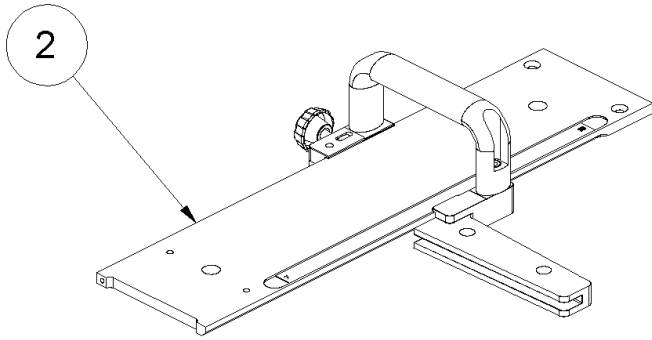

spare parts list MA LS35-LS65 230V EU

Table of contents

1 LS35-LS65 230V EU (12/2020 - heute)	3
1 Bottom plate	5
2 Stop	7
5 Steel scale 7-35cm LS35	9
5 Steel scale 7-65cm LS65	11
3 Guide bar	13
4 Cover + housing	15

1 LS35-LS65 230V EU (12/2020 - heute)

1 LS35-LS65 230V EU (12/2020 - heute)

Item no.	Article no.	Description
1	MG01_015661	Bottom plate
2	MG02_015661	Stop
3	MG03_015661	Guide bar
4	MG04_015661_S0 05	Cover + housing

1 Bottom plate

1 Bottom plate

Item no.	Article no.	Description	Quantity
1	017835	Bottom plate LS 35	1
1	017999	Bottom plate LS65	1
2	018284	Cylinder head screw M4x12 DIN 912	4
3	021197	Ball bearing 694-ZZ	4
4	016961	Snorr washer M4	4

2 Step

2 Stop

Item no.	Article no.	Description	Quantity
1	015244	Stop LS 35	1
2	014917	Bow-type handle GN565 116mm	1
3	015239	Plate spring	1
4	014801	Star seize-screws M6x25	1
5	163592	Steel scale 7-35cm LS35	1
5	164454	Steel scale 7-65cm LS65	1
6	014819	Square nut M6/557	1
7	014730	Cylinder head screw M 6x20 DIN 912	2
8	017836	Top plate LS 35	1
8	017991	Upper plate LS65	1
9	166322	Sliding film 0.5 x 7 x 60mm LS35/65	2