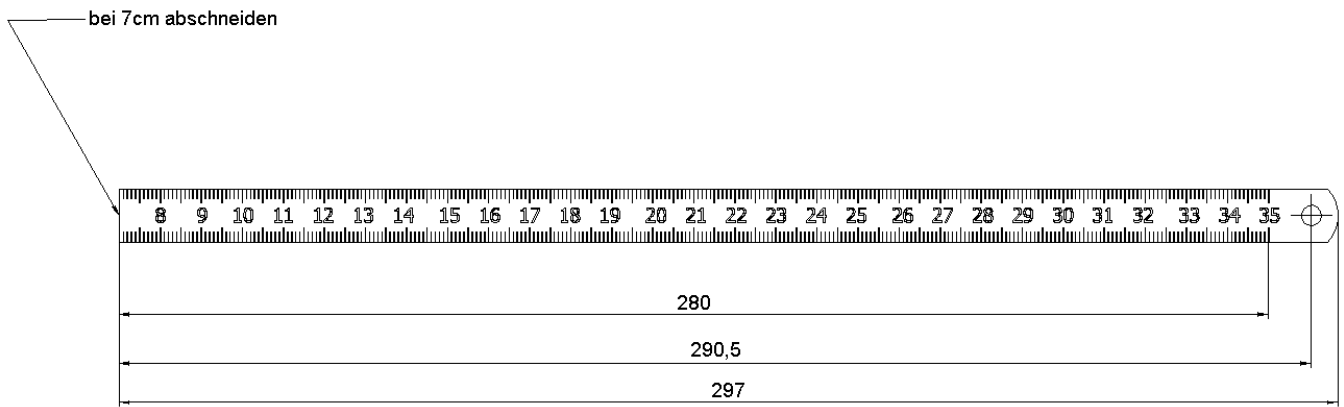

1 Bottom plate

1 Bottom plate

Item no.	Article no.	Description	Quantity
1	017835	Bottom plate LS 35	1
1	017999	Bottom plate LS65	1
2	018284	Cylinder head screw M4x12 DIN 912	4
3	021197	Ball bearing 694-ZZ	4
4	016961	Snorr washer M4	4

5 Steel scale 7-35cm LS35

5 Steel scale 7-35cm LS35

Item no.	Article no.	Description	Quantity
5	163592	Steel scale 7-35cm LS35	1

5 Steel scale 7-65cm LS65

5 Steel scale 7-65cm LS65

Item no.	Article no.	Description	Quantity
5	164454	Steel scale 7-65cm LS65	1