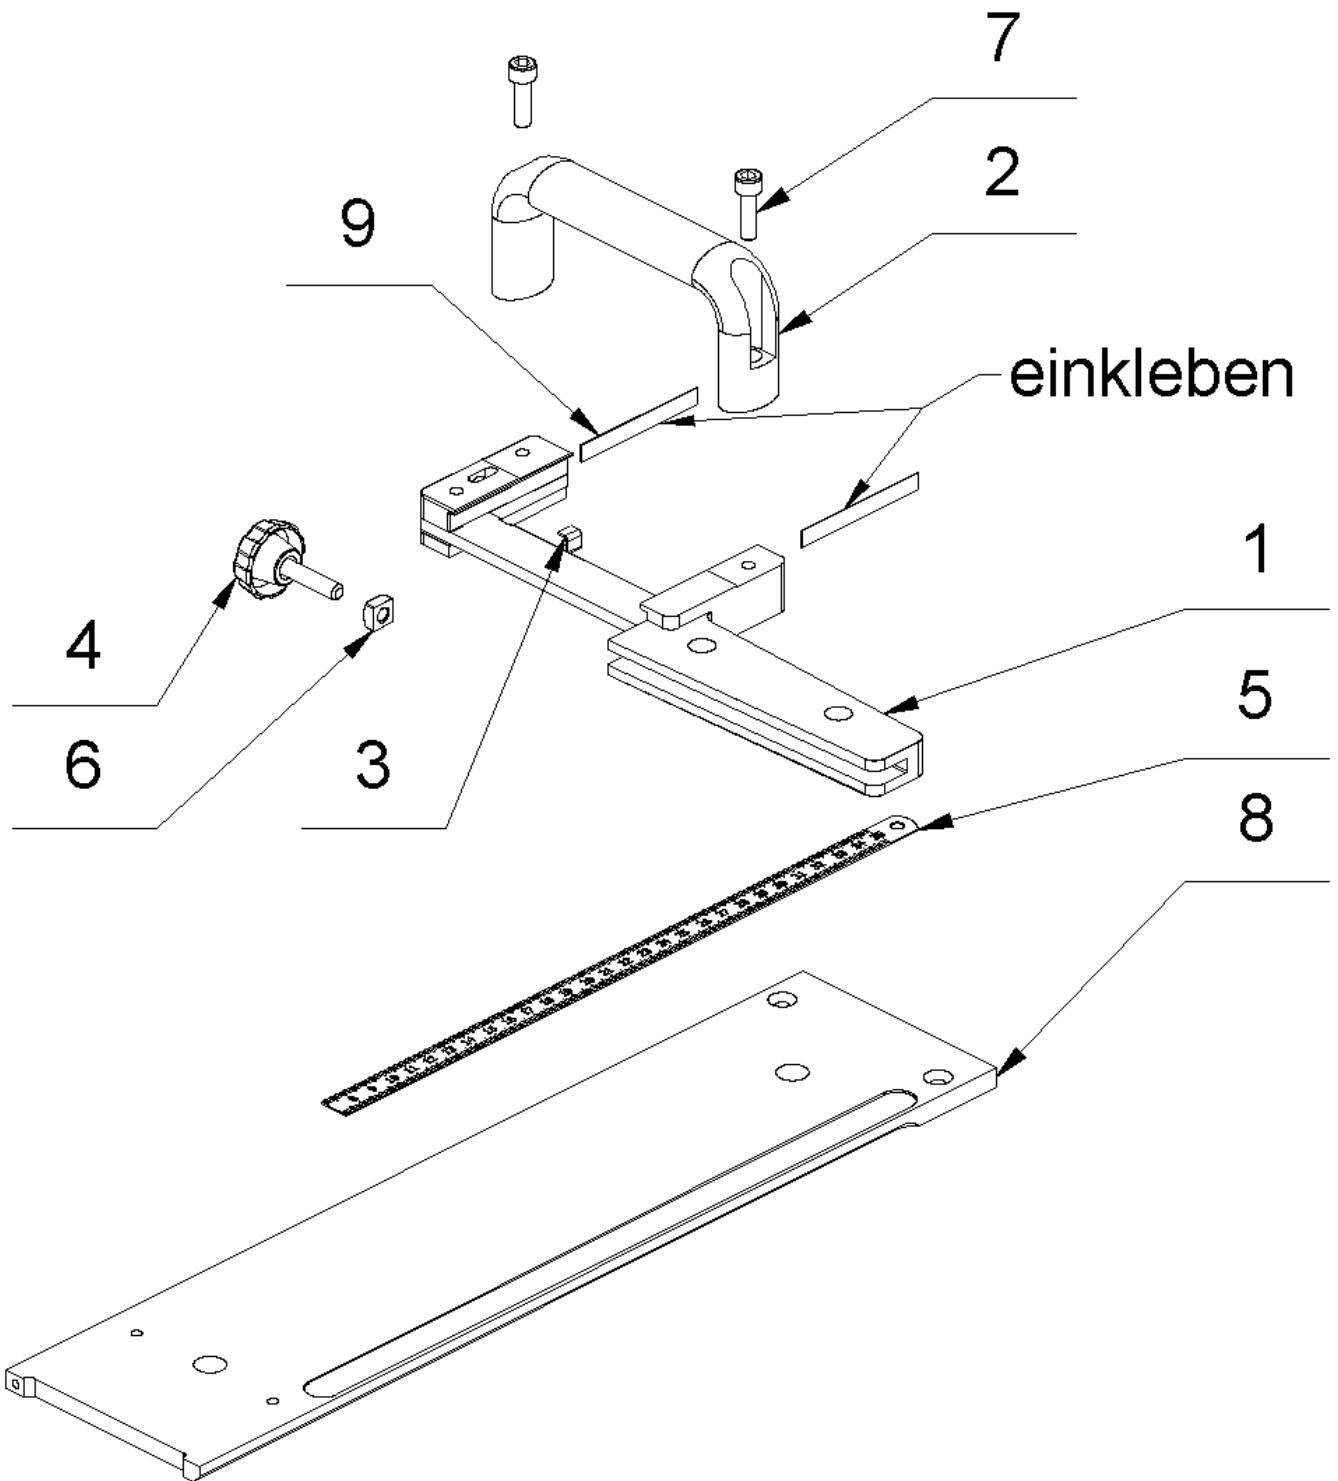

spare parts list MA LS35-LS65 230V EU

Table of contents

1 LS35-LS65 230V EU (12/2020 - heute)	3
1 Bottom plate	5
2 Stop	7
5 Steel scale 7-35cm LS35	9
5 Steel scale 7-65cm LS65	11
3 Guide bar	13
4 Cover + housing	15

1 Bottom plate

1 Bottom plate

Item no.	Article no.	Description	Quantity
1	017835	Bottom plate LS 35	1
1	017999	Bottom plate LS65	1
2	018284	Cylinder head screw M4x12 DIN 912	4
3	021197	Ball bearing 694-ZZ	4
4	016961	Snorr washer M4	4

2 Step

2 Stop

Item no.	Article no.	Description	Quantity
1	015244	Stop LS 35	1
2	014917	Bow-type handle GN565 116mm	1
3	015239	Plate spring	1
4	014801	Star seize-screws M6x25	1
5	163592	Steel scale 7-35cm LS35	1
5	164454	Steel scale 7-65cm LS65	1
6	014819	Square nut M6/557	1
7	014730	Cylinder head screw M 6x20 DIN 912	2
8	017836	Top plate LS 35	1
8	017991	Upper plate LS65	1
9	166322	Sliding film 0.5 x 7 x 60mm LS35/65	2

5 Steel scale 7-35cm LS35

5 Steel scale 7-35cm LS35

Item no.	Article no.	Description	Quantity
5	163592	Steel scale 7-35cm LS35	1

5 Steel scale 7-65cm LS65

5 Steel scale 7-65cm LS65

Item no.	Article no.	Description	Quantity
5	164454	Steel scale 7-65cm LS65	1