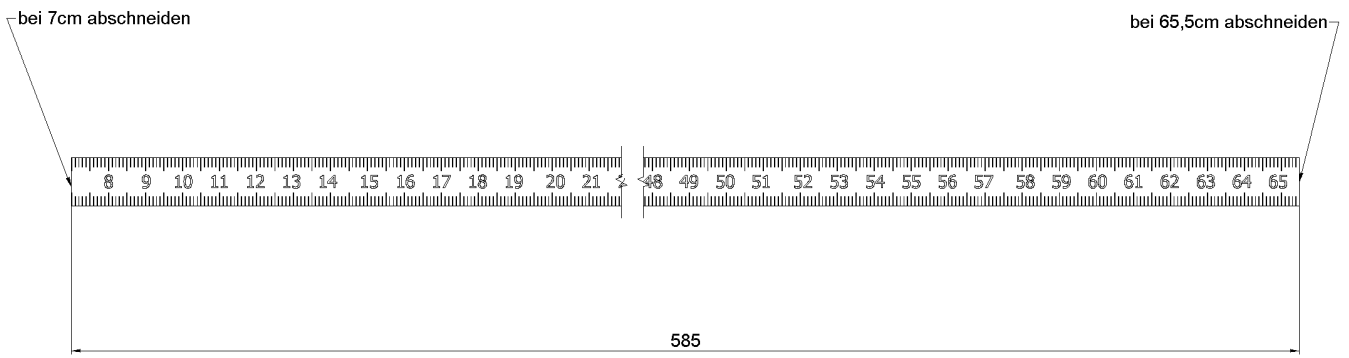

5 Steel scale 7-35cm LS35

5 Steel scale 7-35cm LS35

Item no.	Article no.	Description	Quantity
5	163592	Steel scale 7-35cm LS35	1

5 Steel scale 7-65cm LS65

5 Steel scale 7-65cm LS65

Item no.	Article no.	Description	Quantity
5	164454	Steel scale 7-65cm LS65	1