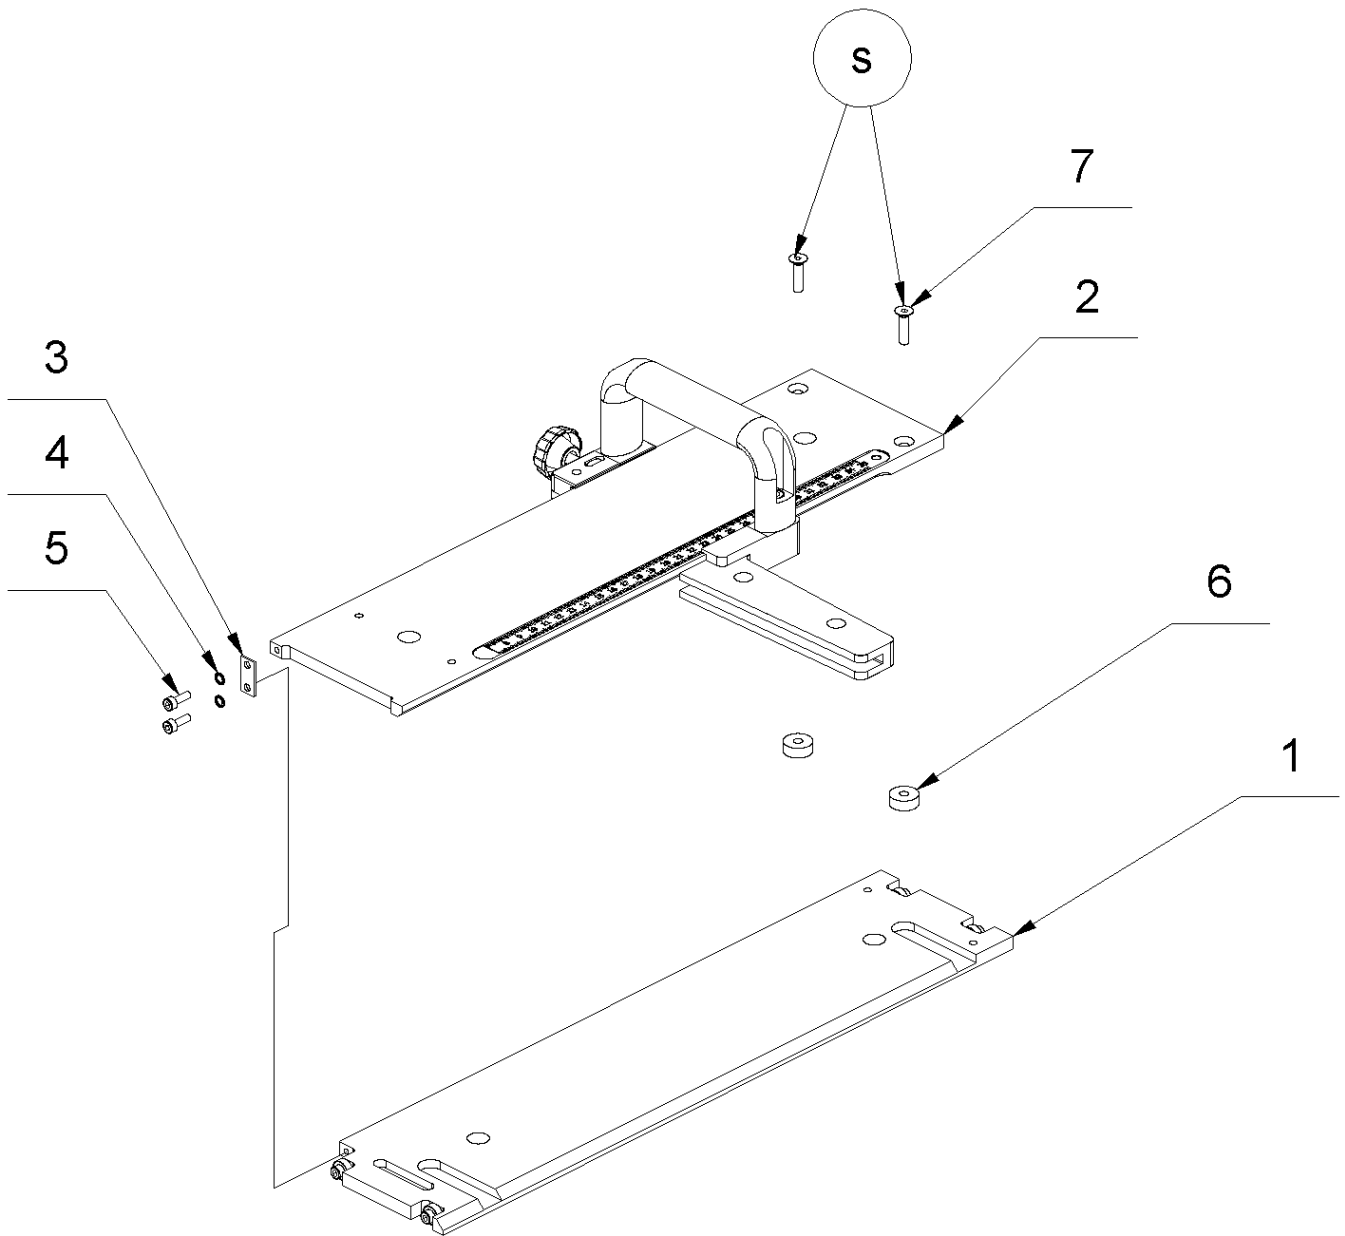

1 Bottom plate

1 Bottom plate

Item no.	Article no.	Description	Quantity
1	017835	Bottom plate LS 35	1
1	017999	Bottom plate LS65	1
2	018284	Cylinder head screw M4x12 DIN 912	4
3	021197	Ball bearing 694-ZZ	4
4	016961	Snorr washer M4	4

2 Step

2 Stop

Item no.	Article no.	Description	Quantity
1	015244	Stop LS 35	1
2	014917	Bow-type handle GN565 116mm	1
3	015239	Plate spring	1
4	014801	Star seize-screws M6x25	1
5	163592	Steel scale 7-35cm LS35	1
5	164454	Steel scale 7-65cm LS65	1
6	014819	Square nut M6/557	1
7	014730	Cylinder head screw M 6x20 DIN 912	2
8	017836	Top plate LS 35	1
8	017991	Upper plate LS65	1
9	166322	Sliding film 0.5 x 7 x 60mm LS35/65	2

5 Steel scale 7-35cm LS35

5 Steel scale 7-35cm LS35

Item no.	Article no.	Description	Quantity
5	163592	Steel scale 7-35cm LS35	1

5 Steel scale 7-65cm LS65

5 Steel scale 7-65cm LS65

Item no.	Article no.	Description	Quantity
5	164454	Steel scale 7-65cm LS65	1

3 Guide bar

s = Schrauben - Sicherungslack rot

3 Guide bar

Item no.	Article no.	Description	Quantity
1			1
2			1
3	017984	Guide bar LS 35	2
4	016961	Snorr washer M4	1
5	018284	Cylinder head screw M4x12 DIN 912	2
6	021196	Distance rollerEcarteur	2
7	017727	Countersunk screw M5x20 DIN 7991 10.9	2