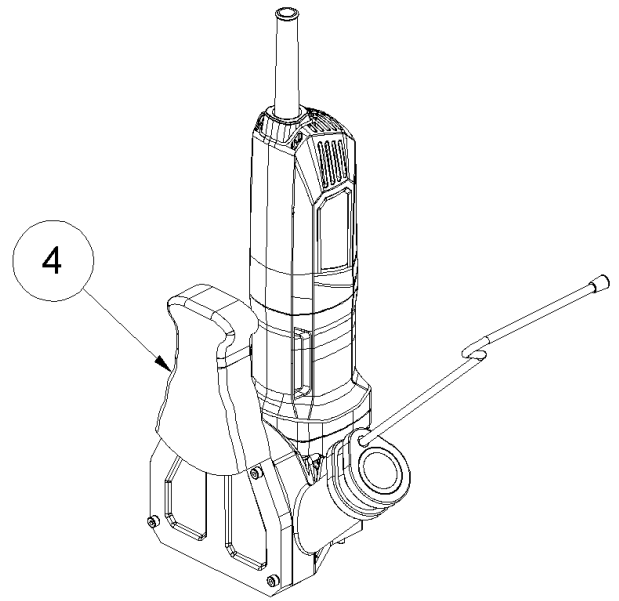

spare parts list MA LS35-LS65 230V EU

Table of contents

1 LS35-LS65 230V EU (12/2020 - heute)	3
1 Bottom plate	5
2 Stop	7
5 Steel scale 7-35cm LS35	9
5 Steel scale 7-65cm LS65	11
3 Guide bar	13
4 Cover + housing	15

1 LS35-LS65 230V EU (12/2020 - heute)

1 LS35-LS65 230V EU (12/2020 - heute)

Item no.	Article no.	Description
1	MG01_015661	Bottom plate
2	MG02_015661	Stop
3	MG03_015661	Guide bar
4	MG04_015661_S0 05	Cover + housing

1 Bottom plate

1 Bottom plate

Item no.	Article no.	Description	Quantity
1	017835	Bottom plate LS 35	1
1	017999	Bottom plate LS65	1
2	018284	Cylinder head screw M4x12 DIN 912	4
3	021197	Ball bearing 694-ZZ	4
4	016961	Snorr washer M4	4

2 Step

2 Stop

Item no.	Article no.	Description	Quantity
1	015244	Stop LS 35	1
2	014917	Bow-type handle GN565 116mm	1
3	015239	Plate spring	1
4	014801	Star seize-screws M6x25	1
5	163592	Steel scale 7-35cm LS35	1
5	164454	Steel scale 7-65cm LS65	1
6	014819	Square nut M6/557	1
7	014730	Cylinder head screw M 6x20 DIN 912	2
8	017836	Top plate LS 35	1
8	017991	Upper plate LS65	1
9	166322	Sliding film 0.5 x 7 x 60mm LS35/65	2