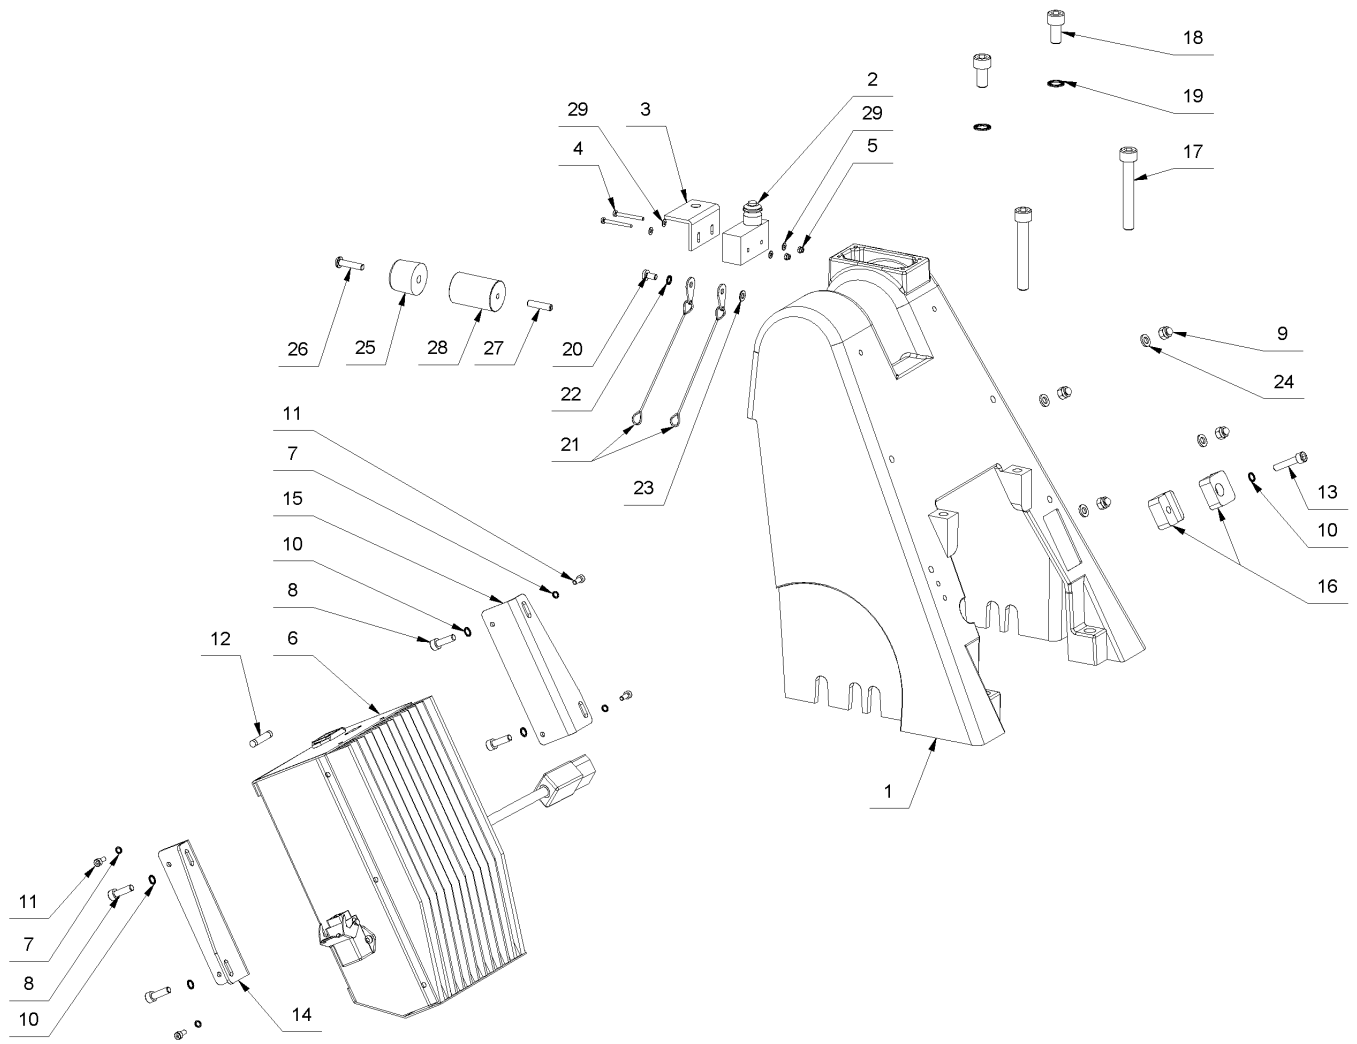

2 Electrical Installation

2 Electrical Installation

Item no.	Article no.	Description	Quantity
1	017830	Housing Mambo	1
2	014648	swich (handle adjustment) Mambo	1
3	017925	Holding device (f.switch) Mambo	1
4	017744	Cylinder head screw M3x30 DIN 912	2
5	017768	El.Stop-Nut M3 DIN 985	2
6	061420	Electronic 230V Mambo Evo	1
6	062379	Electronic 115V Mambo Evo	1
7	016961	Snorr washer M4	4
8	014752	Cylinder head screw M6x20DIN 912 microve	4
9	017728	cap nut M 6 DIN 986	4
10	014859	Schnorr washer M6	5
11	014717	Cylinder head screw M4x10 DIN 912	4
12	071416	Electrical fuse 6,3x32mm flink 20A	1
13	017678	Cylinder head screw M6x30 DIN 912	1
14	037962	Clamping device right eletric Mambo 2	1
15	037963	Clamping device left electric Mambo 2	1
16	078734	Clamp for key SW 8	2
17	014742	Cylinder head screw M10x70 DIN 912 12.9	2
18	018301	Cylinder head screw M10x20 DIN 912	2
19	014861	Washer M10	2
20	017681	Lens head screw M 5x10	1
21	060726	Tether Mambo Evo	2
22	014858	Schnorr washer M5	1
23	017780	Washer M5 DIN 125 A	1
24	014827	Washer M6 DIN 125 A	4
25	016138	Rubber stop	1
26	017558	Lens head screw M 6x25	1
27	017526	Headless pin M6x25 DIN 913	1
28	061885	spacer f.rubber stop Mambo Evo	1
29	018223	disc M 3 DIN 125B vzkt	1