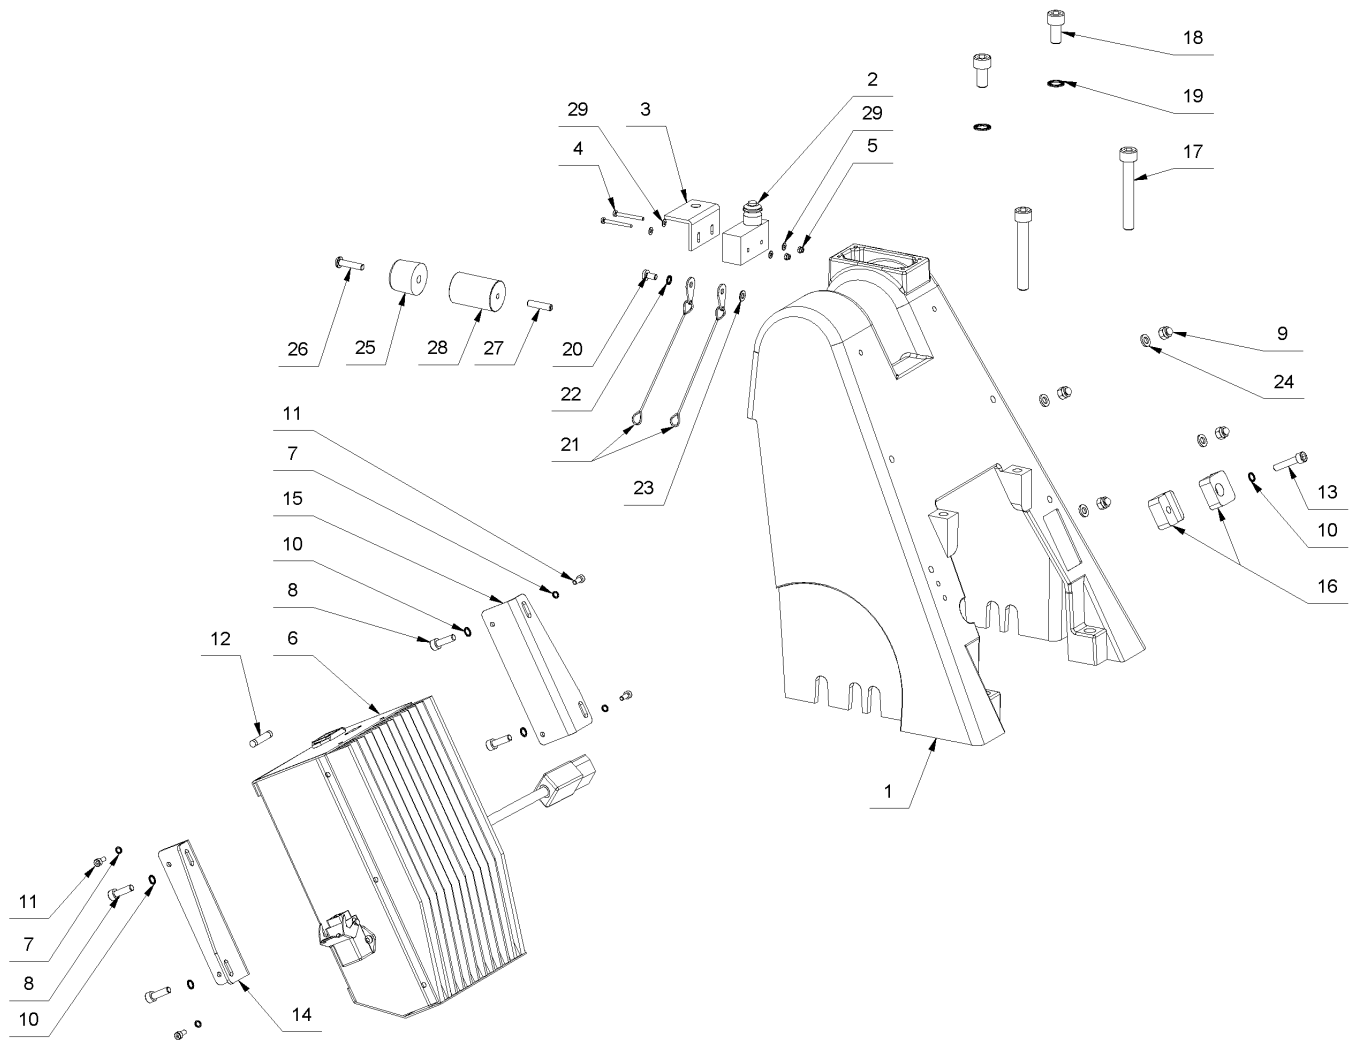

2 Electrical Installation

2 Electrical Installation

Item no.	Article no.	Description	Quantity
1	017830	Housing Mambo	1
2	014648	swich (handle adjustment) Mambo	1
3	017925	Holding device (f.switch) Mambo	1
4	017744	Cylinder head screw M3x30 DIN 912	2
5	017768	El.Stop-Nut M3 DIN 985	2
6	061420	Electronic 230V Mambo Evo	1
6	062379	Electronic 115V Mambo Evo	1
7	016961	Snorr washer M4	4
8	014752	Cylinder head screw M6x20DIN 912 microve	4
9	017728	cap nut M 6 DIN 986	4
10	014859	Schnorr washer M6	5
11	014717	Cylinder head screw M4x10 DIN 912	4
12	071416	Electrical fuse 6,3x32mm flink 20A	1
13	017678	Cylinder head screw M6x30 DIN 912	1
14	037962	Clamping device right eletric Mambo 2	1
15	037963	Clamping device left electric Mambo 2	1
16	078734	Clamp for key SW 8	2
17	014742	Cylinder head screw M10x70 DIN 912 12.9	2
18	018301	Cylinder head screw M10x20 DIN 912	2
19	014861	Washer M10	2
20	017681	Lens head screw M 5x10	1
21	060726	Tether Mambo Evo	2
22	014858	Schnorr washer M5	1
23	017780	Washer M5 DIN 125 A	1
24	014827	Washer M6 DIN 125 A	4
25	016138	Rubber stop	1
26	017558	Lens head screw M 6x25	1
27	017526	Headless pin M6x25 DIN 913	1
28	061885	spacer f.rubber stop Mambo Evo	1
29	018223	disc M 3 DIN 125B vzkt	1