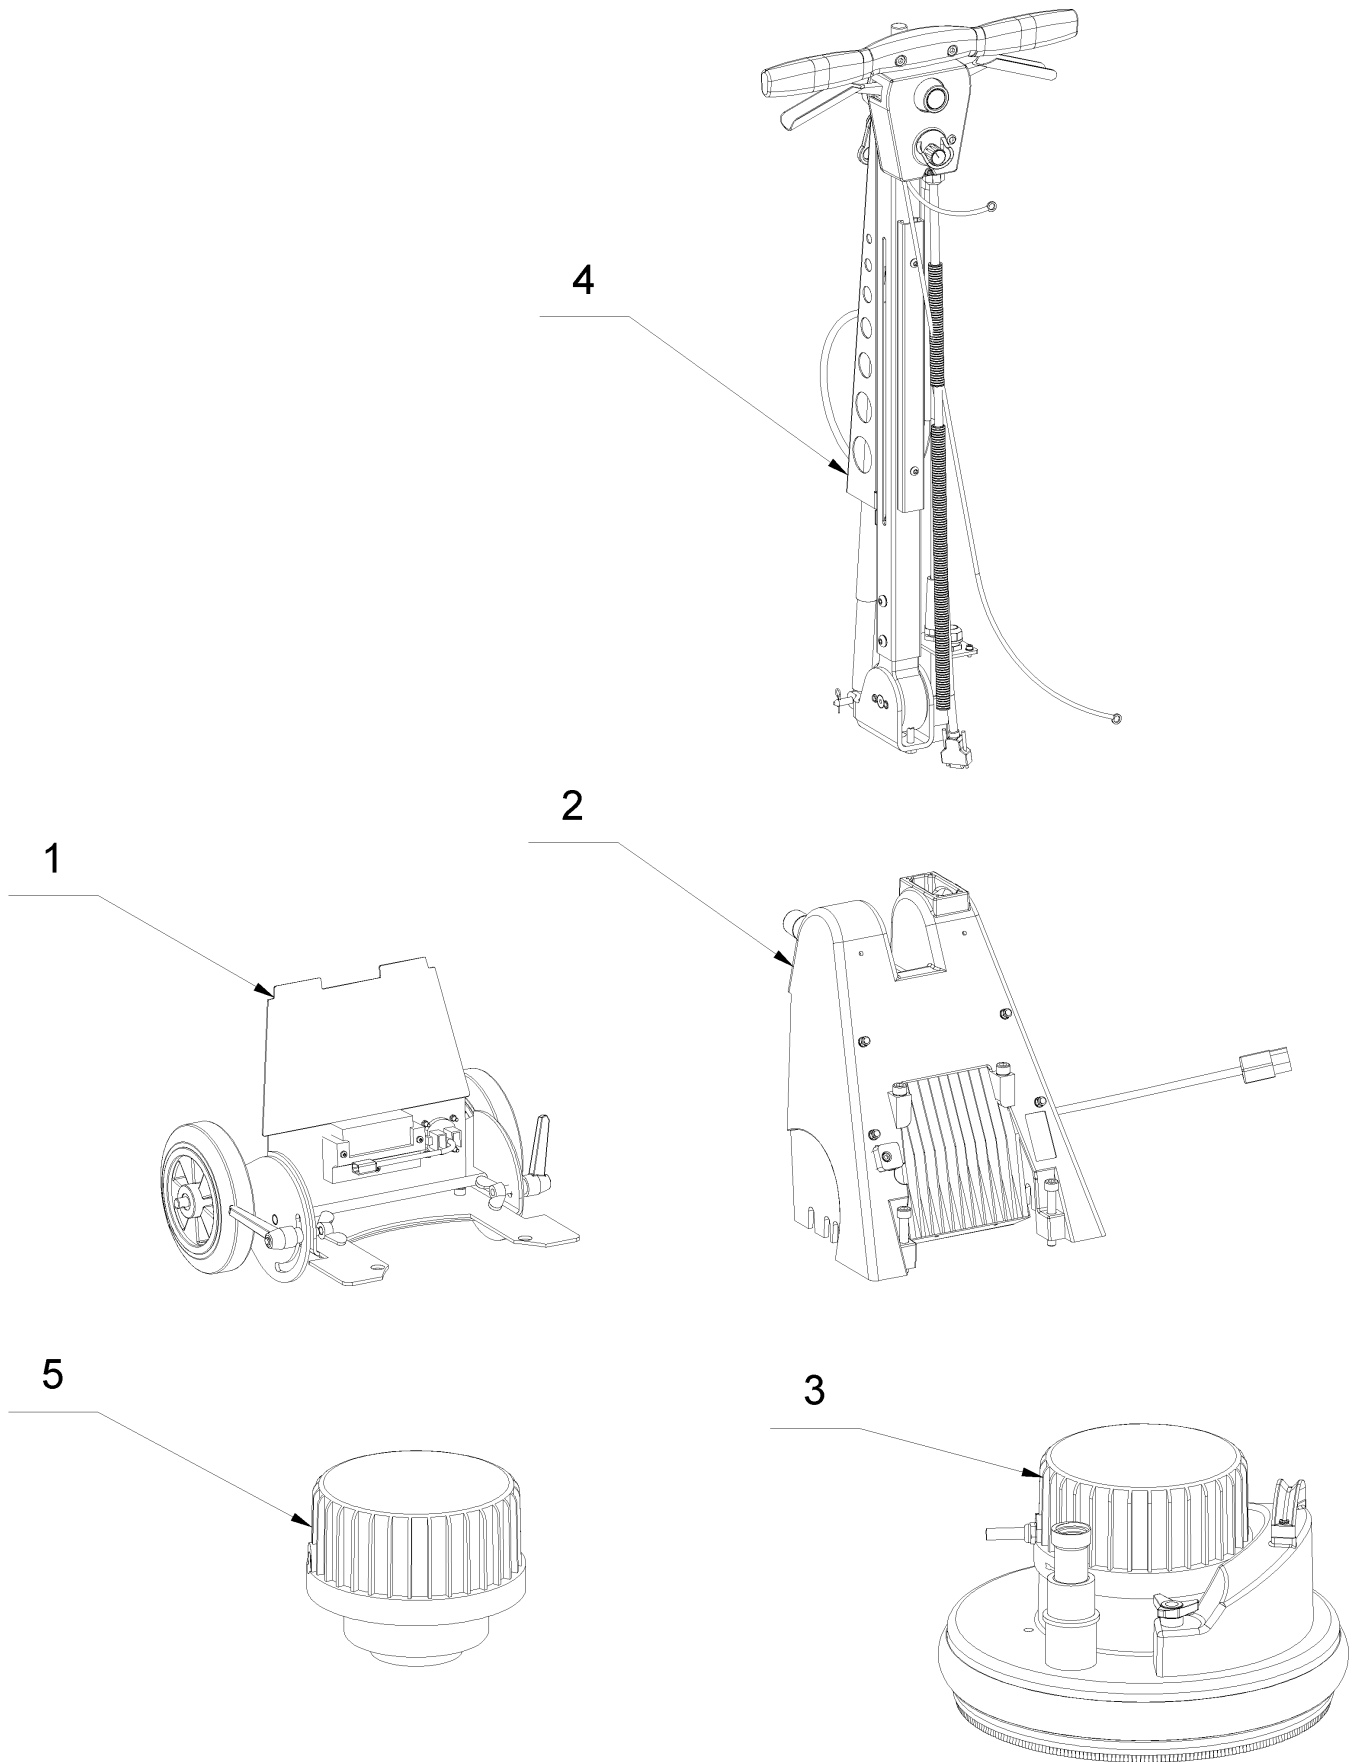

1 Mambo EVO (001/2010-040/2011)

1 Mambo EVO (001/2010-040/2011)

Item no.	Article no.	Description
1	01_01_061804	Housing + Carriage
2	01_02_061804	Electrical Installation
3	01_03_061804	Machine
4	01_04_060729	Handle
5	01_05_037293	Gearmotor
6	01_06_037293	circuit diagram
7	01_07_061807	Tool kit