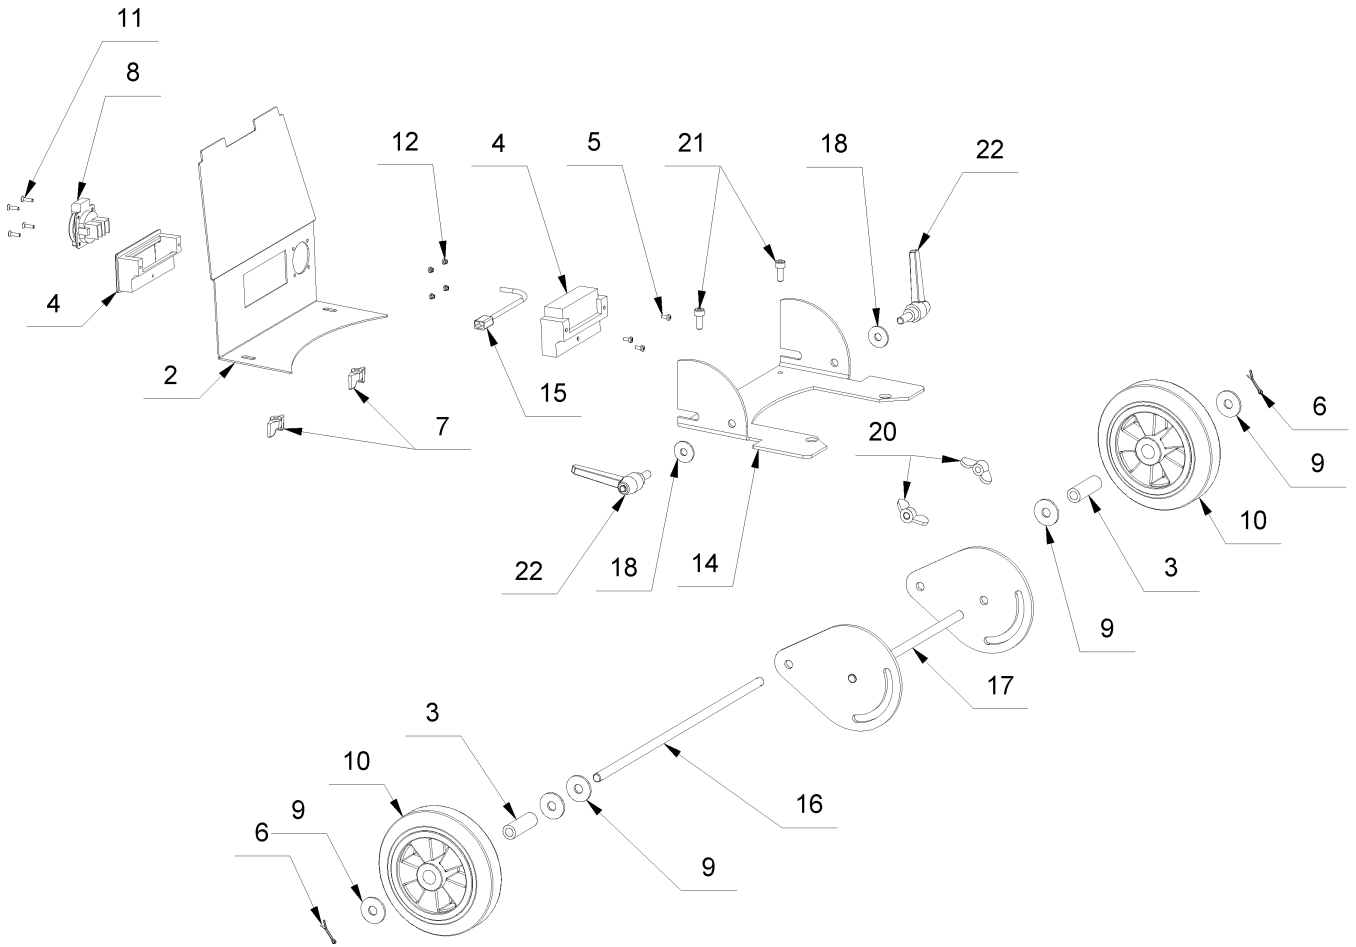

1 Housing + Carriage

1 Housing + Carriage

Item no.	Article no.	Description	Quantity
2	037955	Backboard cpl. 230V Mambo 2	1
2	042146	Back wall 115V Mambo 2	1
3	017922	Wheel hub Mambo	2
4	017594	Handle with hollow Mambo	1
5	014804	Lens head screw M4x10 DIN 7985	3
6	018806	Split pin 3,2x25 DIN 94	2
7	016995	Wing nut M8 PA6	2
8	014653	Plug socket Mambo	1
9	017637	Washer 13x37x3 DIN 9021	5
10	014645	Wheel Mambo+carriage pressure roll	2
11	017702	Countersunk screw M4x16 DIN 7991 10.9	4
12	014813	Hexagon nut M4 DIN 985	4
14	037957	Chassis Mambo 2	1
15	037956	Euro bushing with cable	1
16	037967	Axle Mambo 2	1
17	037958	Chassis running gear Mambo 2	1
18	018236	Washer 10.5 DIN 9021	2
20	073705	Wing nut M10 DIN 315	2
21	014734	Cylinder head screw M8x20 DIN 912	2
22	037952	Clamping lever GN300-92-M10-32 SW	2