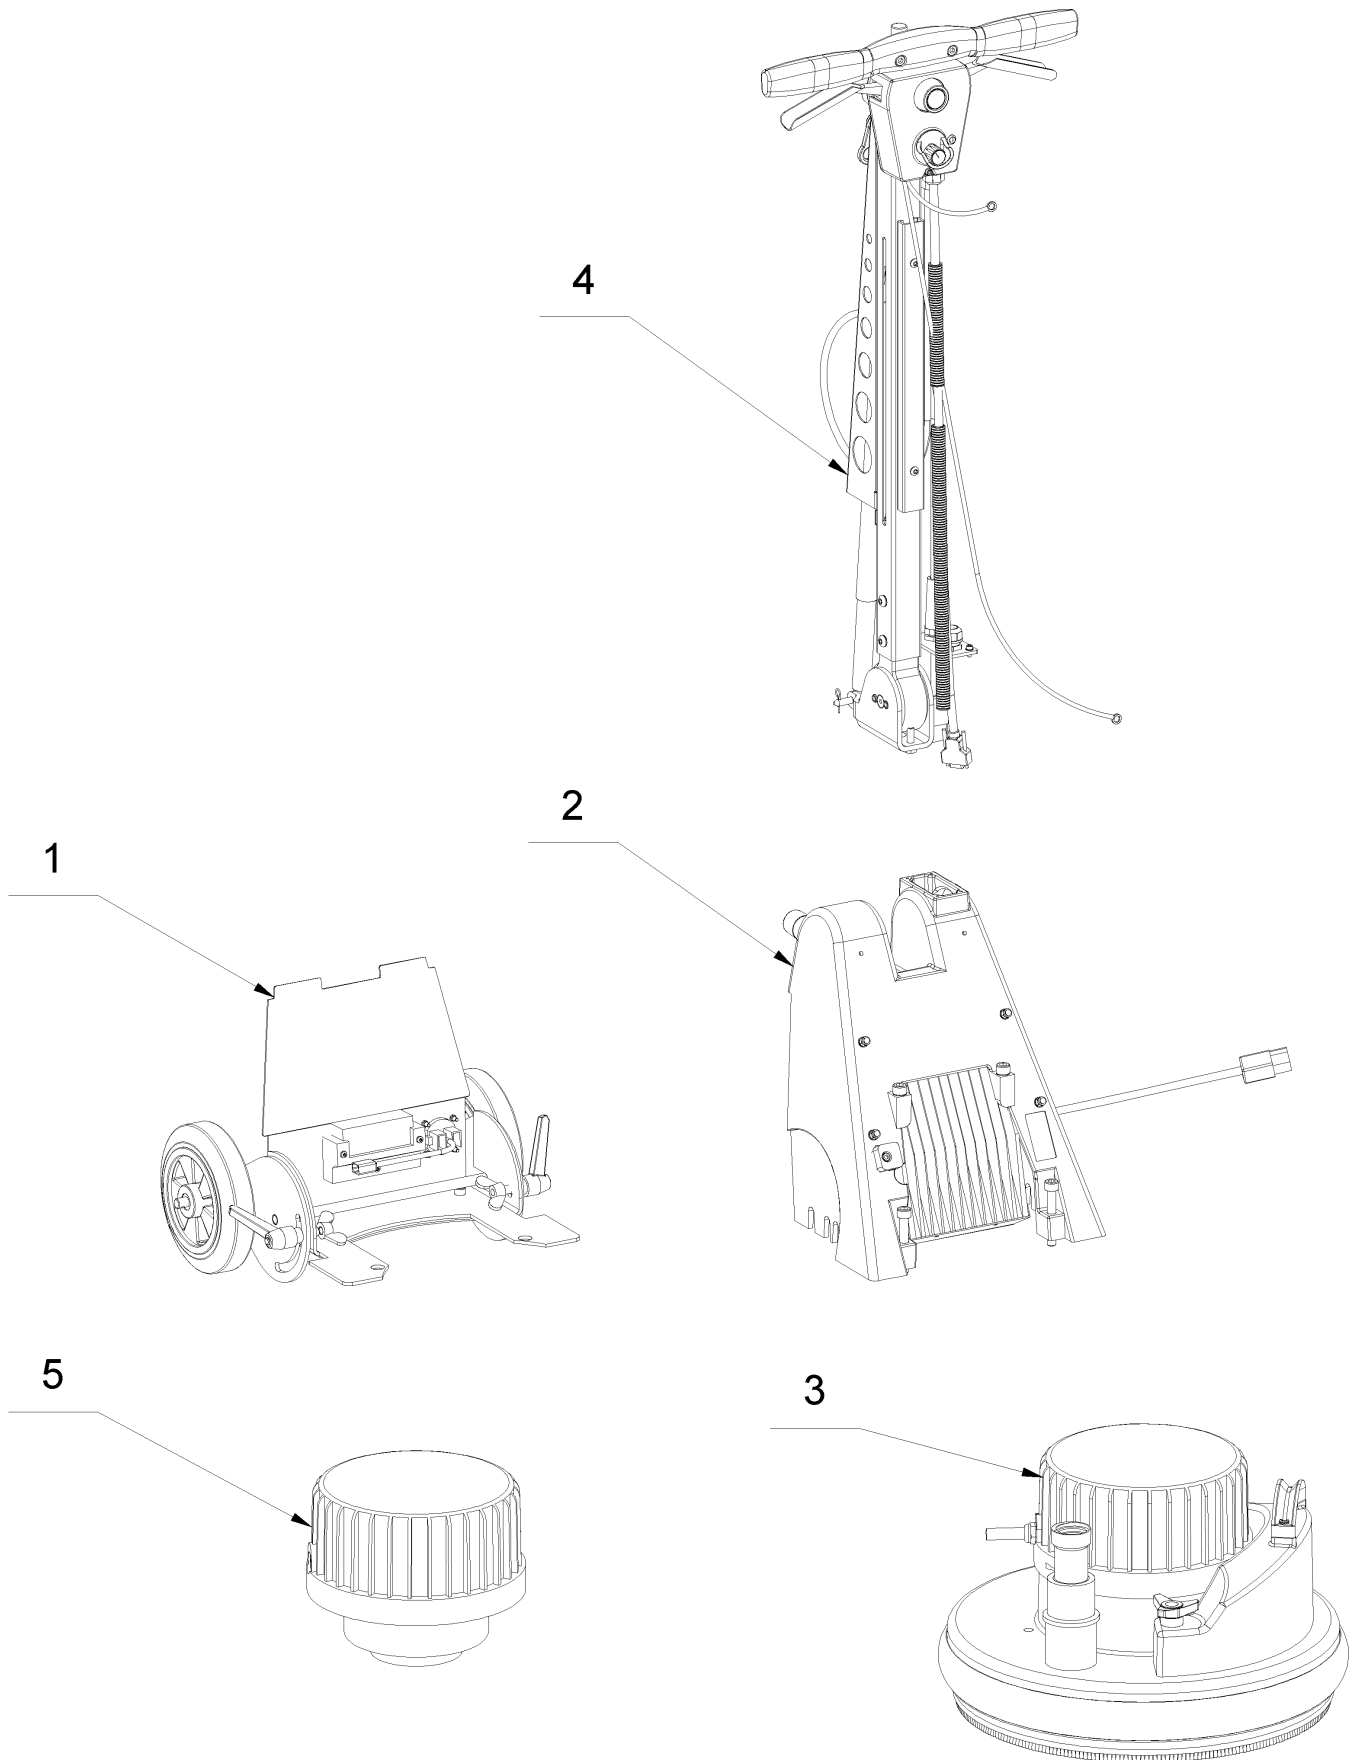

2 Mambo EVO (041/2011-785/2017)

2 Mambo EVO (041/2011-785/2017)

Item no.	Article no.	Description
1	01_01_061804	Housing + Carriage
2	01_02_061804	Electrical Installation
3	01_03_061804	Machine
4	02_04_060729	Handle
5	01_05_037293	Gearmotor
6	01_06_037293	circuit diagram
7	01_07_061807	Tool kit