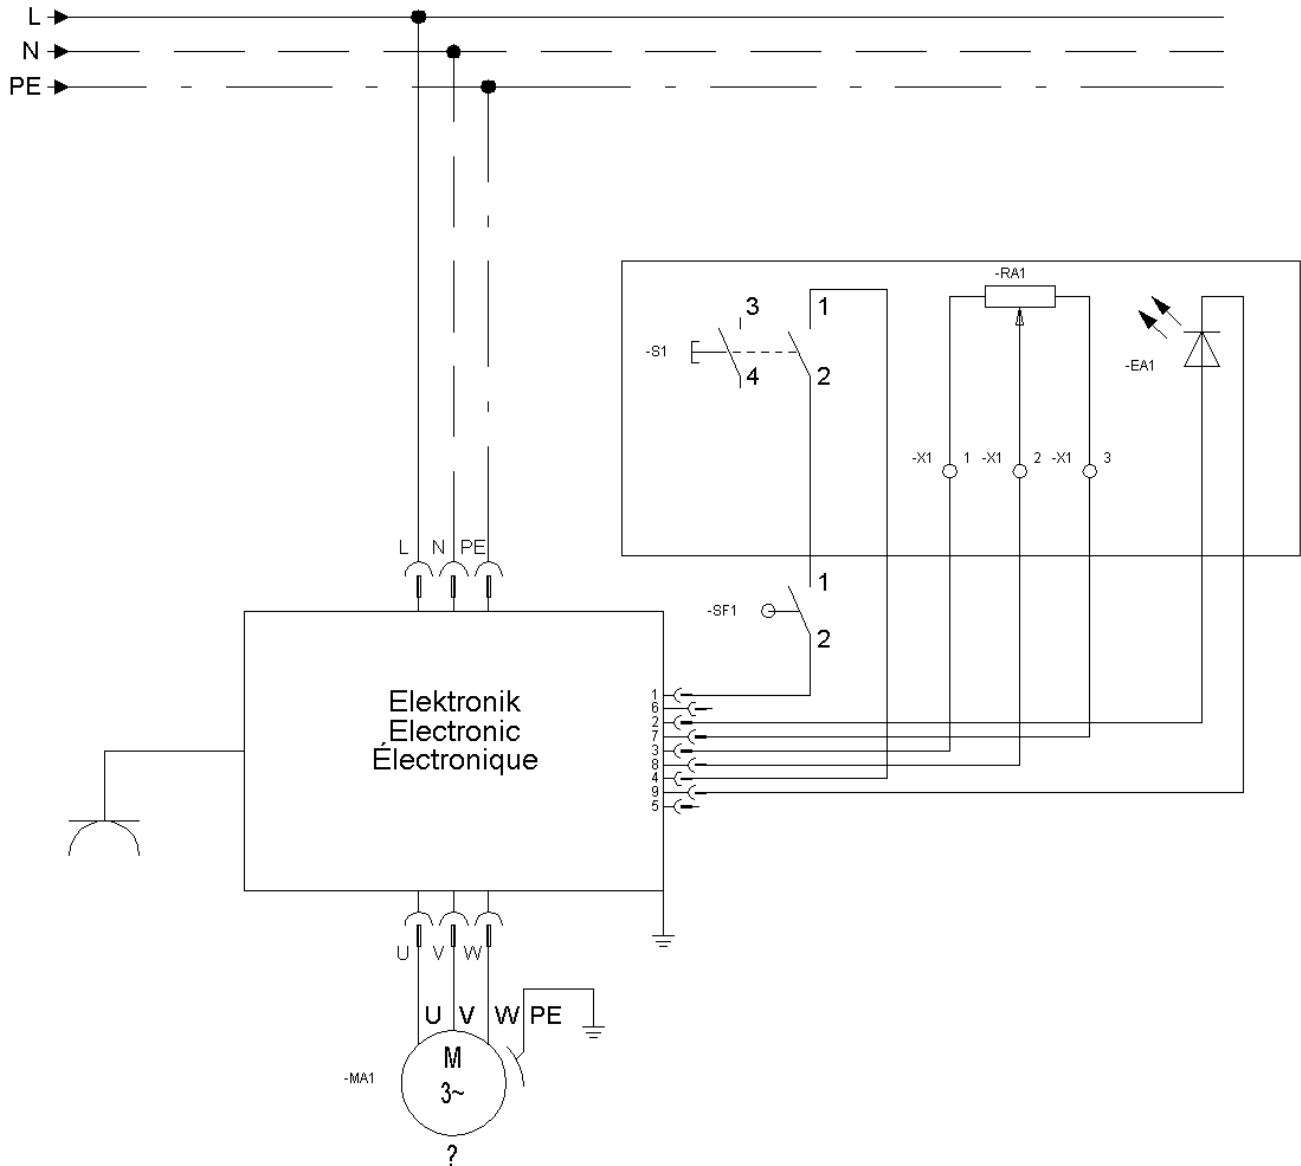

5 Gearmotor

Item no.	Article no.	Description	Quantity
01	037293	Complete motor	1
03	073323	Spring washer f.Motor Mambo	1
04	017210	Ball bearing 6203 2RS Eco-Motor	1
05	067882	Axle w.rotor Mambo Evo	1
06	014702	Ball-bearing 6002 2RS	1
07	064752	Spacer motor brushless Mambo 2	1
08	064753	Driving plate motor brushless Mambo 2	1
09	084248	Coupling piece motor Mambo/Spider	1
10	079171	Bearing plate motor Mambo	1
11	076998	Gearbox 10:1 MamboEvo	1
12	059872	Cylinder head screw 10-32 UNFx1 1/4ähnl	6
13		Cable	1
14	019299	Bolt joint PG 13.5 50013 PA	1
15	014992	Protective cut-out switch	1
16	079237	Housing	1
17	079236	Pinhole	1
18	014859	Schnorr washer M6	4
19	014731	Cylinder head screw M6x25 DIN 912	4
20		Crimpkontakte	5
21	059858	O-Ring 150x2	1
22	052320	O-Ring 50x2	6
23	059860	Sealing Ring Cu A 5x 9 DIN 7603	6

6 circuit diagram