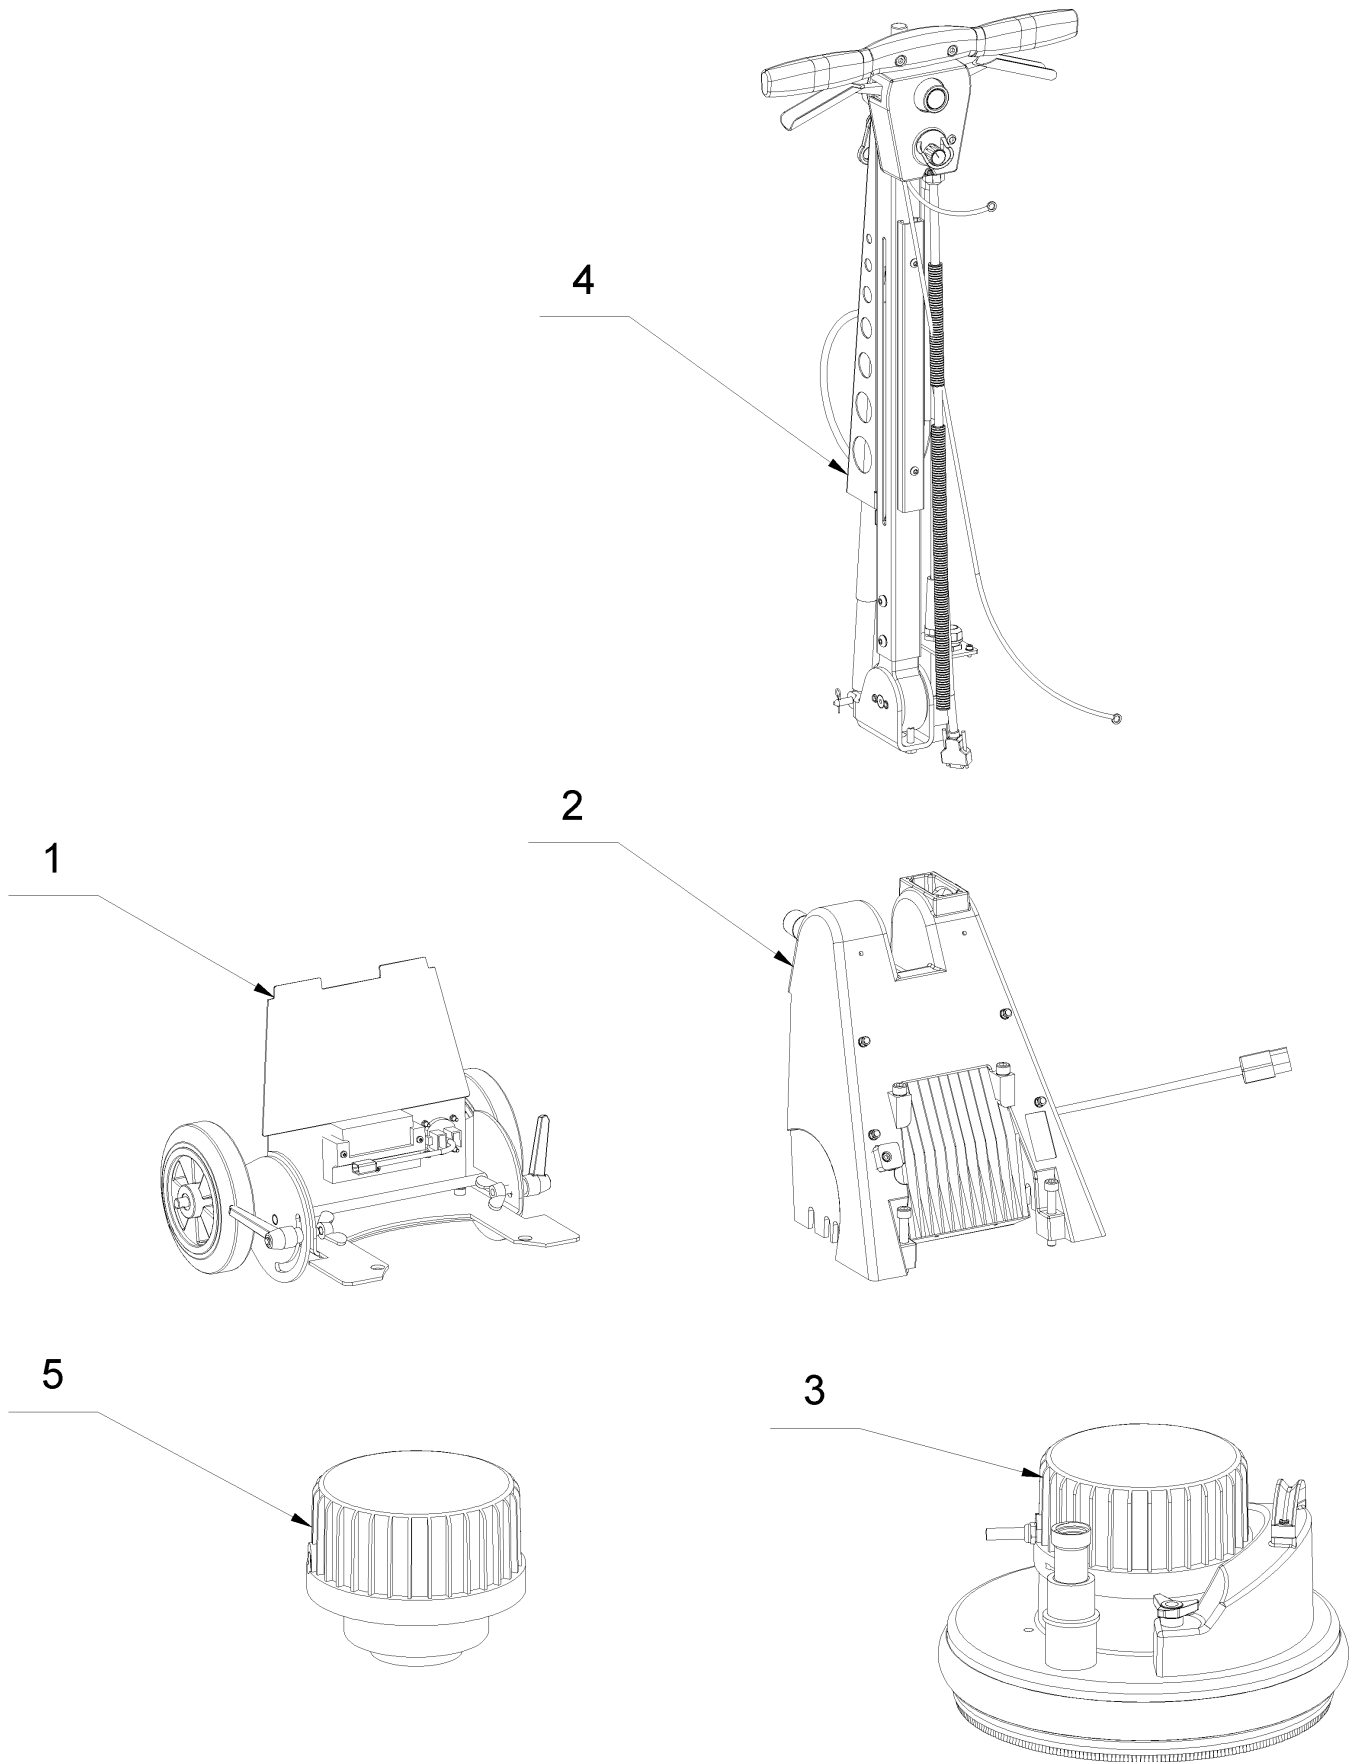

4 Mambo EVO (1382/2023-heute)

4 Mambo EVO (1382/2023-heute)

Item no.	Article no.	Description
1	01_01_061804	Housing + Carriage
2	01_02_061804	Electrical Installation
3	04_03_061804	Machine
4	03_04_060729	Handle
5	01_05_037293	Gearmotor
6	01_06_037293	circuit diagram
7	01_07_061807	Tool kit