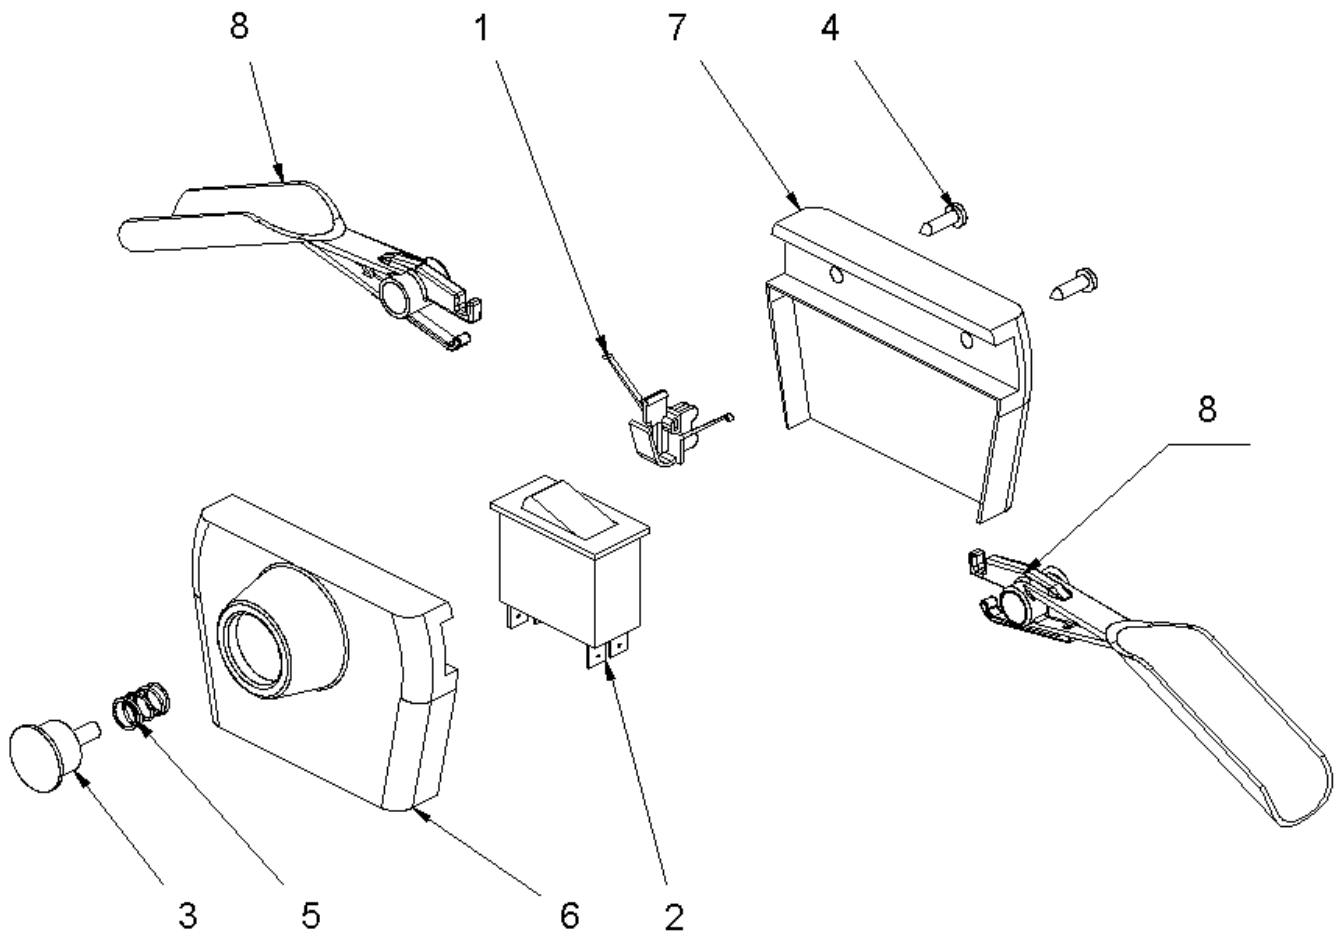

17 Two-hand switch 20A

17 Two-hand switch 20A

Item no.	Article no.	Description	Quantity
1	017449	Switch mechanics for two hand switch	1
2	019538	Switch 20A Mambo	1
3	019539	Push button Mambo	1
4	019540	Pan-head tapping screw 4.2x16 DIN 7981 C	2
5	019541	Pressure spring 11x15x1	1
6	019547	Housing f.2hand switch Mambo	1
7	019548	cover for Two-hand switch Mambo	1
8	019549	Shift handle for two-hand switch Mambo	2