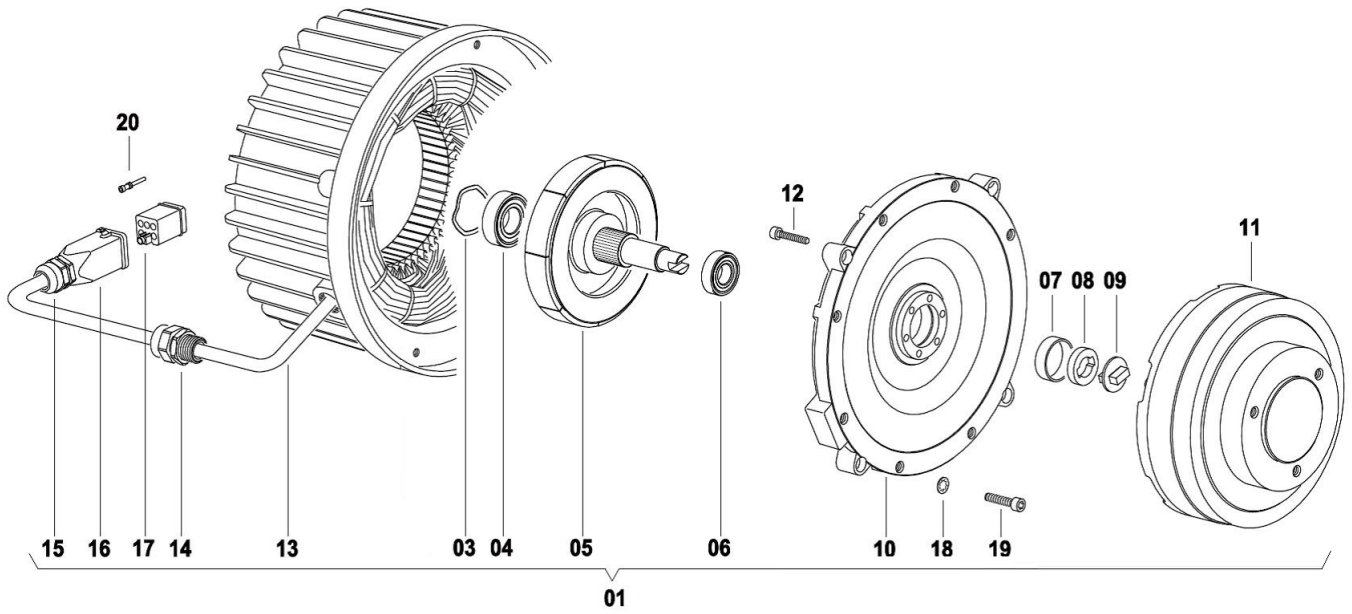

5 Gearmotor

5 Gearmotor

Item no.	Article no.	Description	Quantity
01	037293	Complete motor	1
03	073323	Spring washer f.Motor Mambo	1
04	017210	Ball bearing 6203 2RS Eco-Motor	1
05	067882	Axle w.rotor Mambo Evo	1
06	014702	Ball-bearing 6002 2RS	1
07	064752	Spacer motor brushless Mambo 2	1
08	064753	Driving plate motor brushless Mambo 2	1
09	084248	Coupling piece motor Mambo/Spider	1
10	079171	Bearing plate motor Mambo	1
11	076998	Gearbox 10:1 MamboEvo	1
12	059872	Cylinder head screw 10-32 UNFx1 1/4ähnl	6
13		Cable	1
14	019299	Bolt joint PG 13.5 50013 PA	1
15	014992	Protective cut-out switch	1
16	079237	Housing	1
17	079236	Pinhole	1
18	014859	Schnorr washer M6	4
19	014731	Cylinder head screw M6x25 DIN 912	4
20		Crimpkontakte	5
21	059858	O-Ring 150x2	1
22	052320	O-Ring 50x2	6
23	059860	Sealing Ring Cu A 5x 9 DIN 7603	6