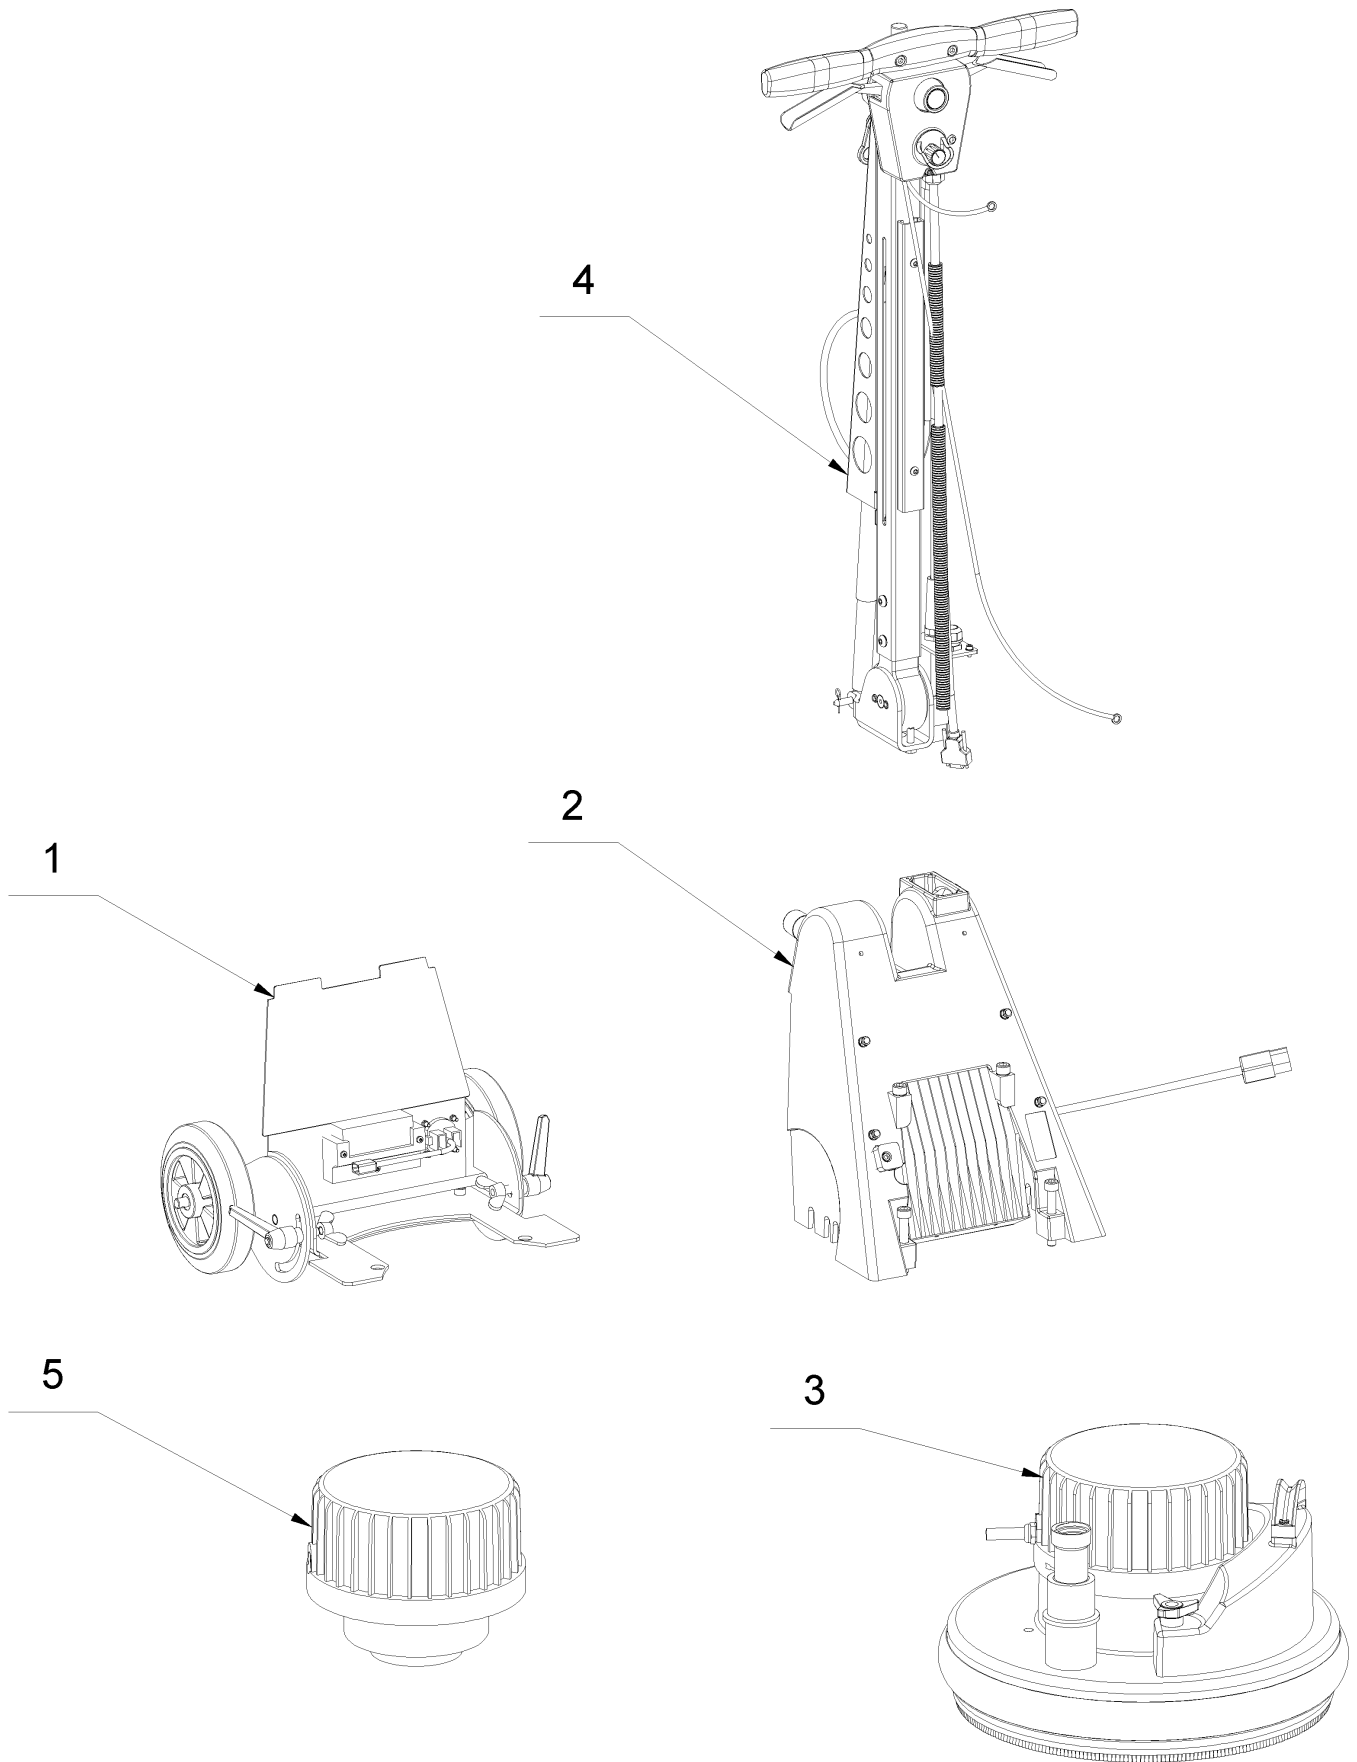

3 Mambo EVO (786/2017-1381/2023)

3 Mambo EVO (786/2017-1381/2023)

Item no.	Article no.	Description
1	01_01_061804	Housing + Carriage
2	01_02_061804	Electrical Installation
3	01_03_061804	Machine
4	03_04_060729	Handle
5	01_05_037293	Gearmotor
6	01_06_037293	circuit diagram
7	01_07_061807	Tool kit