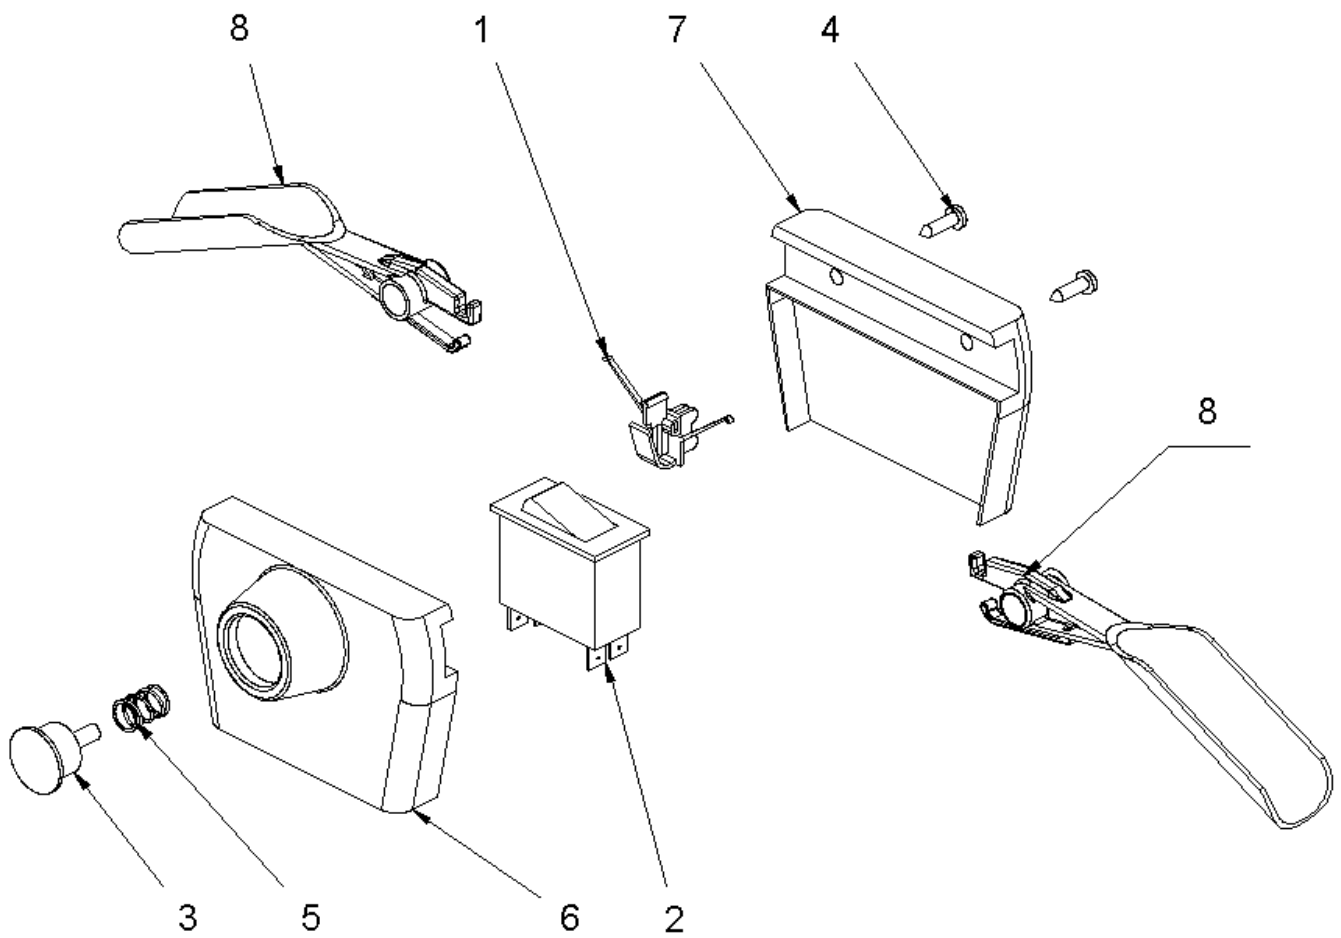

17 Two-hand switch 20A

17 Two-hand switch 20A

Item no.	Article no.	Description	Quantity
1	017449	Switch mechanics for two hand switch	1
2	019538	Switch 20A Mambo	1
3	019539	Push button Mambo	1
4	019540	Pan-head tapping screw 4.2x16 DIN 7981 C	2
5	019541	Pressure spring 11x15x1	1
6	019547	Housing f.2hand switch Mambo	1
7	019548	cover for Two-hand switch Mambo	1
8	019549	Shift handle for two-hand switch Mambo	2