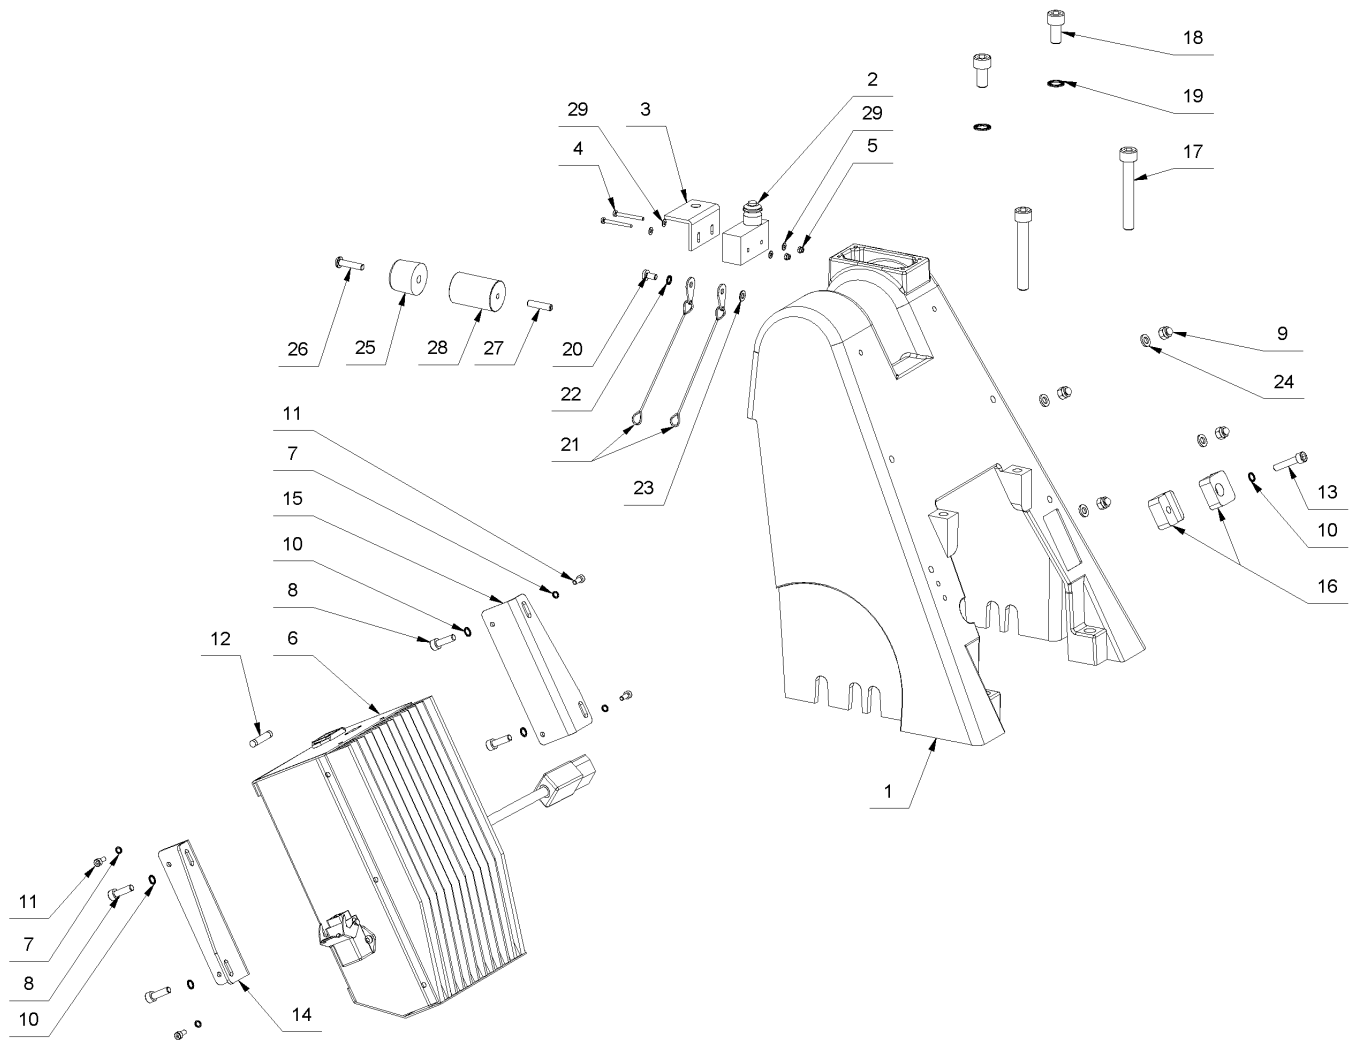

2 Electrical Installation

2 Electrical Installation

Item no.	Article no.	Description	Quantity
1	017830	Housing Mambo	1
2	014648	swich (handle adjustment) Mambo	1
3	017925	Holding device (f.switch) Mambo	1
4	017744	Cylinder head screw M3x30 DIN 912	2
5	017768	El.Stop-Nut M3 DIN 985	2
6	061420	Electronic 230V Mambo Evo	1
6	062379	Electronic 115V Mambo Evo	1
7	016961	Snorr washer M4	4
8	014752	Cylinder head screw M6x20DIN 912 microve	4
9	017728	cap nut M 6 DIN 986	4
10	014859	Schnorr washer M6	5
11	014717	Cylinder head screw M4x10 DIN 912	4
12	071416	Electrical fuse 6,3x32mm flink 20A	1
13	017678	Cylinder head screw M6x30 DIN 912	1
14	037962	Clamping device right eletric Mambo 2	1
15	037963	Clamping device left electric Mambo 2	1
16	078734	Clamp for key SW 8	2
17	014742	Cylinder head screw M10x70 DIN 912 12.9	2
18	018301	Cylinder head screw M10x20 DIN 912	2
19	014861	Washer M10	2
20	017681	Lens head screw M 5x10	1
21	060726	Tether Mambo Evo	2
22	014858	Schnorr washer M5	1
23	017780	Washer M5 DIN 125 A	1
24	014827	Washer M6 DIN 125 A	4
25	016138	Rubber stop	1
26	017558	Lens head screw M 6x25	1
27	017526	Headless pin M6x25 DIN 913	1
28	061885	spacer f.rubber stop Mambo Evo	1
29	018223	disc M 3 DIN 125B vzkt	1