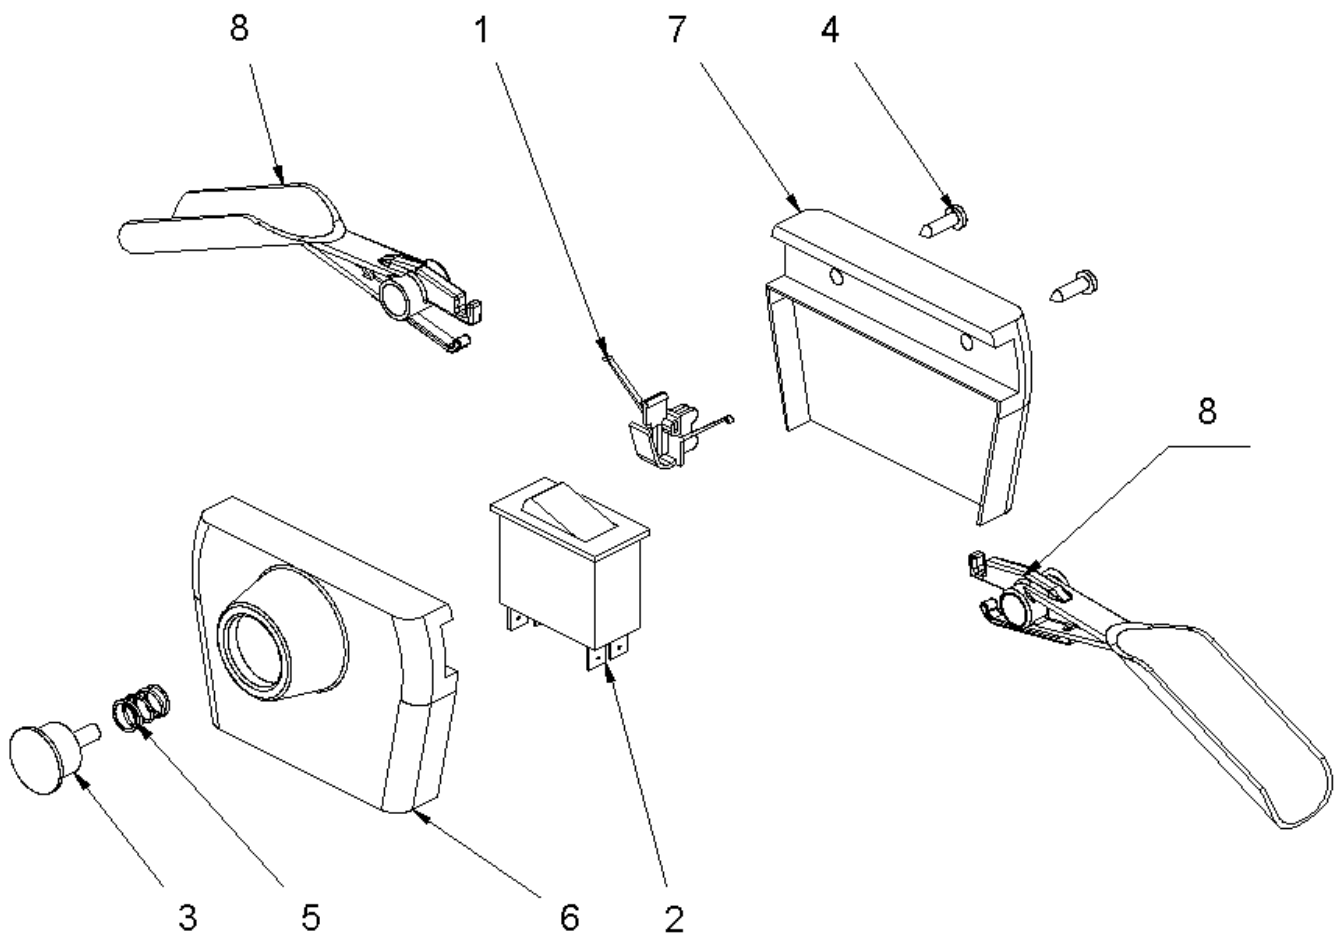

17 Two-hand switch 20A

---

17 Two-hand switch 20A

Item no.	Article no.	Description	Quantity
1	017449	Switch mechanics for two hand switch	1
2	019538	Switch 20A Mambo	1
3	019539	Push button Mambo	1
4	019540	Pan-head tapping screw 4.2x16 DIN 7981 C	2
5	019541	Pressure spring 11x15x1	1
6	019547	Housing f.2hand switch Mambo	1
7	019548	cover for Two-hand switch Mambo	1
8	019549	Shift handle for two-hand switch Mambo	2