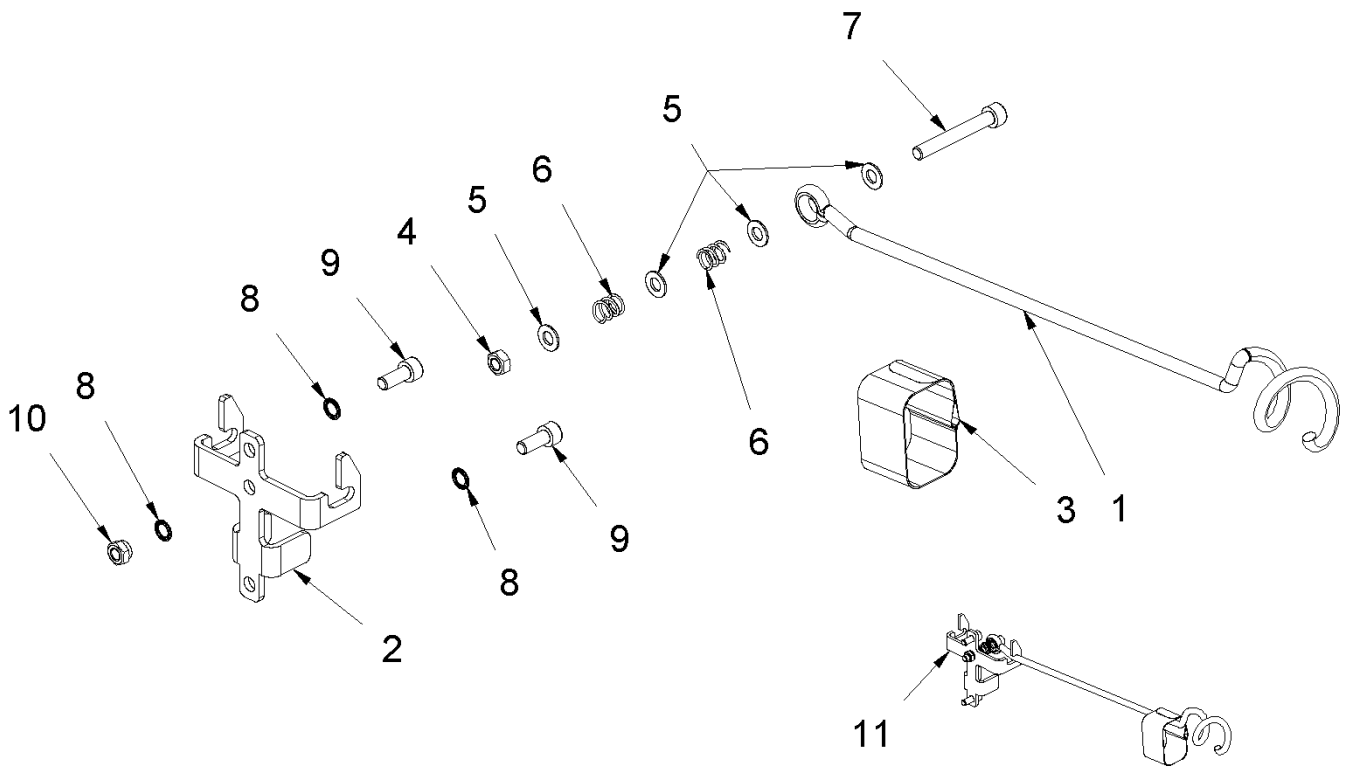

53 Two-hand switch 20A

53 Two-hand switch 20A

Item no.	Article no.	Description	Quantity
1	017449	Switch mechanics for two hand switch	1
2	019538	Switch 20A Mambo	1
3	019539	Push button Mambo	1
4	019540	Pan-head tapping screw 4.2x16 DIN 7981 C	2
5	019541	Pressure spring 11x15x1	1
6	019547	Housing f.2hand switch Mambo	1
7	019548	cover for Two-hand switch Mambo	1
8	019549	Shift handle for two-hand switch Mambo	2

3 Vacuum monitoring

3 Vacuum monitoring

Item no.	Article no.	Description	Quantity
1	087656	Pressure monitoring plate BS125 Asbest	1
2	LU Pos.1	Cylinder plate screw	4
3	039190	Screw connection w.bending prot.M20x1,5	2
4	047935	Nut PE M20x1,5	2
5	016961	Snorr washer M4	2
6	014813	Hexagon nut M4 DIN 985	2
7	087653	Connection set vacuum monitoring	1
9	071318	Contactora 230V	1
10	080112	Top hat rail 75 mm	1
11	068027	Top hat rail protection clamp GR-GE 4x	1
12	071895	Top hat rail unclamp 6mm	2
13	077259	Lens head screw M 4x 6	4
14	087652	Differential pressure switch NEO 230 Asb	1
15	087654	Housing Pressure monitoring Neo230 Asbes	1
16	081193	Motor cable w.clutch NEO 230	1
17	072222	El.cord3G2,5 ² x0,36m black without plug	1
18	087658	Support strip Neo 230 Asbest	2
19	017651	Cylinder head screw M8x16 DIN 912	4
20	087659	Terminal strip Neo 230 Asbest	2
21	016993	Cylinder head screw M8x55 DIN 912	4
22	014860	Schnorr Washer M8	4
23	152797	Label Big 40x90mm for NEO230 Asbest	1
24	087712	Vacuum monitoring NEO 230 Asbestos	1
o.Abb	088688	Cable set for vacuum monitoring	1

4 Cable support

4 Cable support

Item no.	Article no.	Description	Quantity
1	014548	Cable arm long Viper	1
2	010392	Clamping device f.cable arm NEO 230	1
3	088593	Velcro cable tie 40cm green	1
4	014810	Hexagon nut M 8 DIN 934 I6I/I8I	1
5	014828	Washer M8 DIN 125 A	5
6	043827	Pressure spring 13x20x1,5	2
7	017622	Cylinder head screw M8x60 DIN 912	1
8	014860	Schnorr Washer M8	2
9	014734	Cylinder head screw M8x20 DIN 912	2
10	014816	Hexagon nut M8 DIN 985	1
11	011858	Cable cantilever PS230/NEO230	1