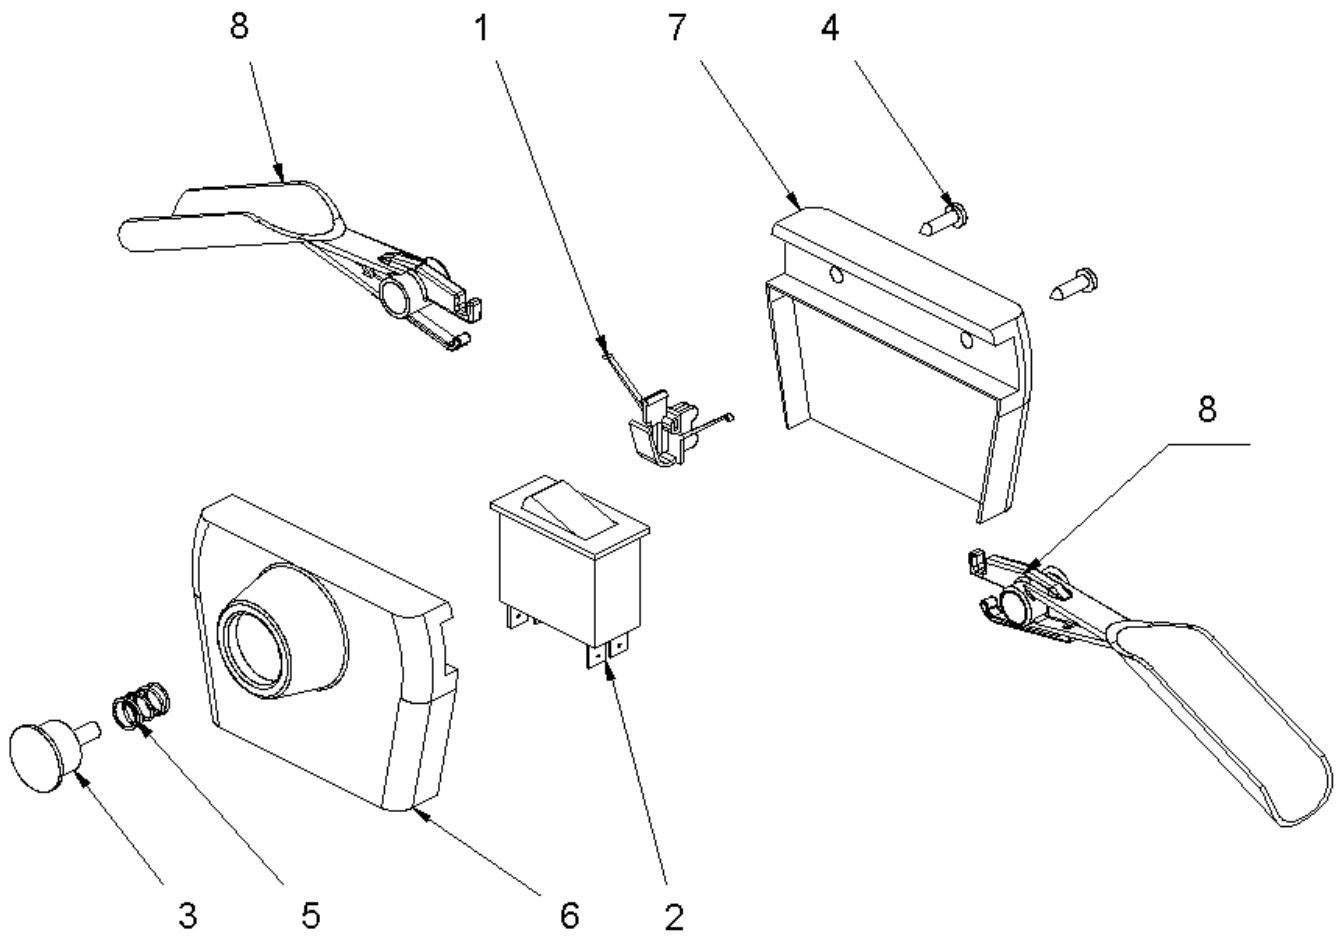

53 Two-hand switch 20A

53 Two-hand switch 20A

Item no.	Article no.	Description	Quantity
1	017449	Switch mechanics for two hand switch	1
2	019538	Switch 20A Mambo	1
3	019539	Push button Mambo	1
4	019540	Pan-head tapping screw 4.2x16 DIN 7981 C	2
5	019541	Pressure spring 11x15x1	1
6	019547	Housing f.2hand switch Mambo	1
7	019548	cover for Two-hand switch Mambo	1
8	019549	Shift handle for two-hand switch Mambo	2