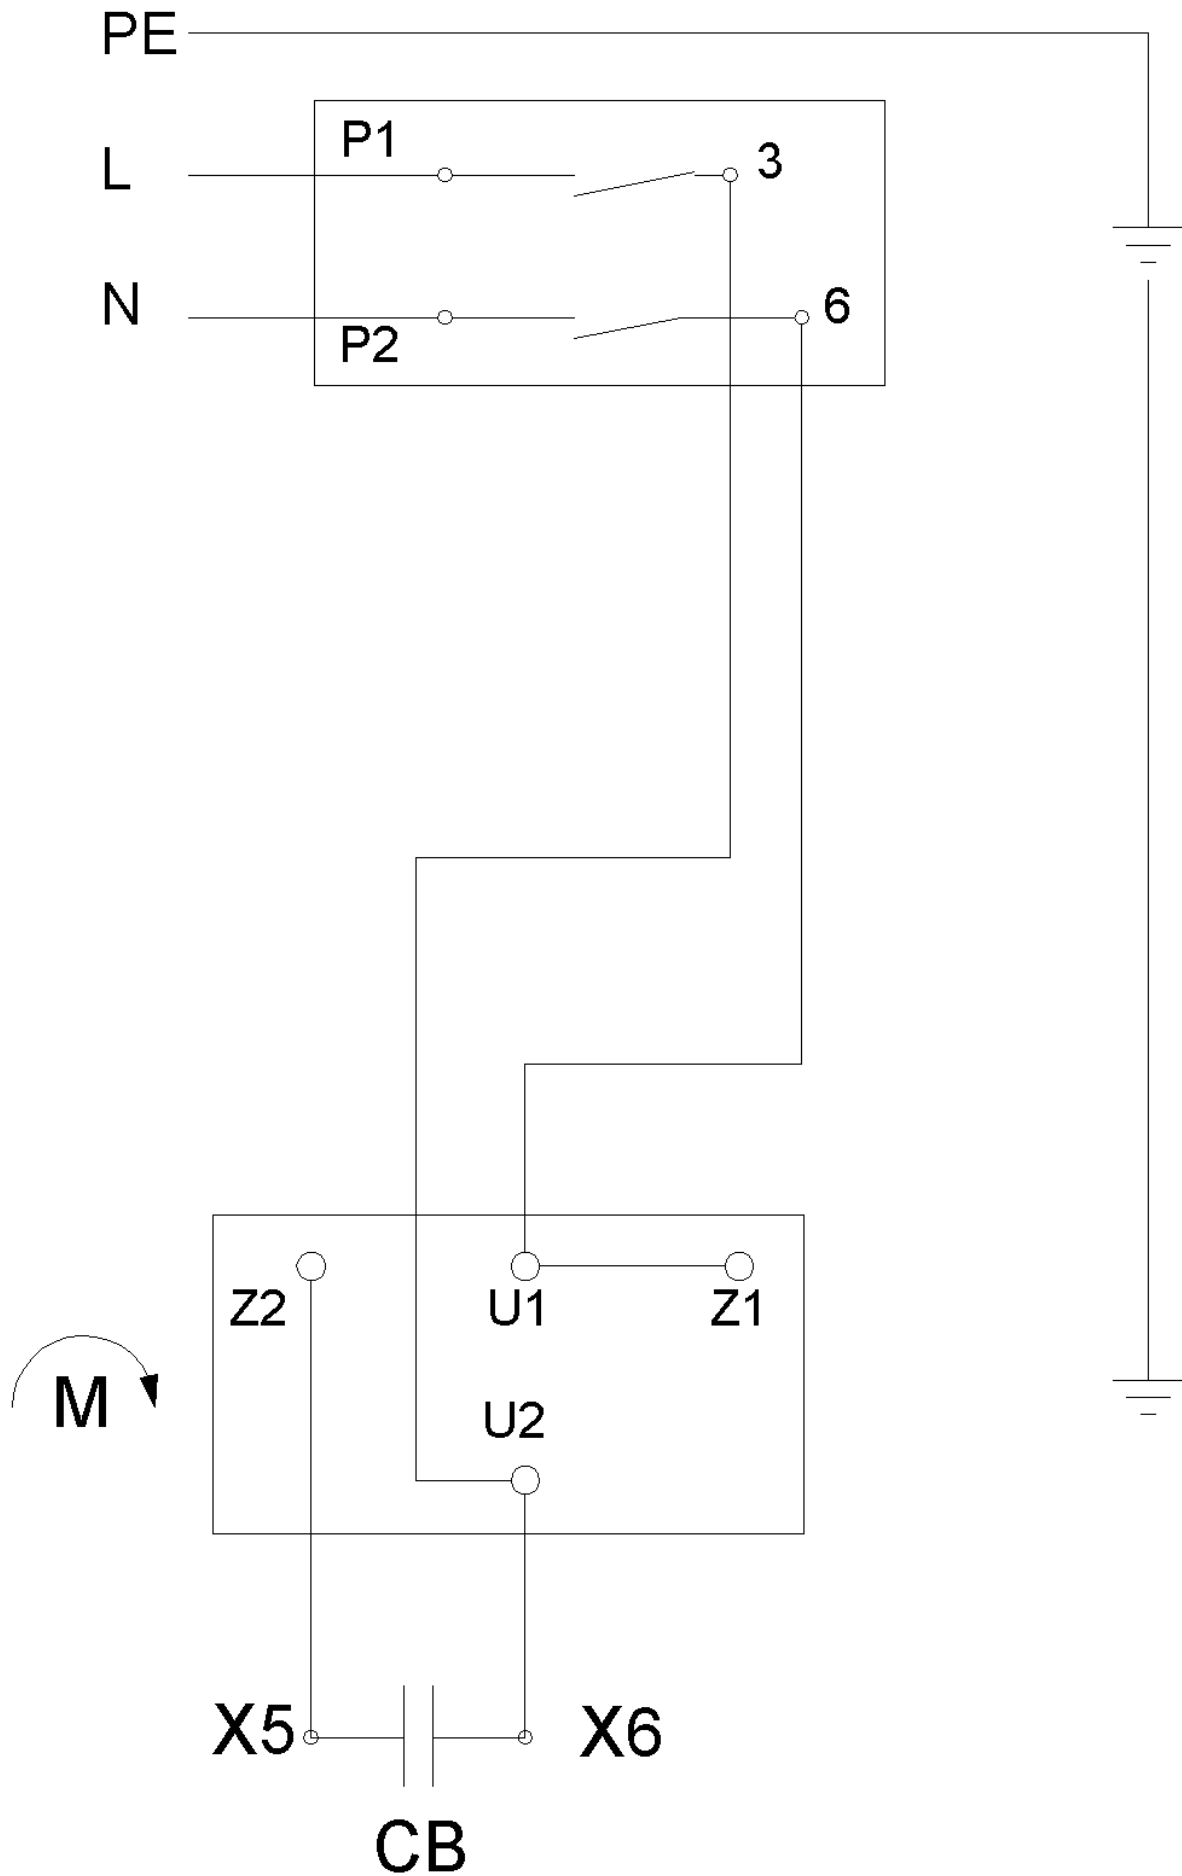

4 Cable support

Item no.	Article no.	Description	Quantity
1	014548	Cable arm long Viper	1
2	010392	Clamping device f.cable arm NEO 230	1
3	088593	Velcro cable tie 40cm green	1
4	014810	Hexagon nut M 8 DIN 934 I6I/I8I	1
5	014828	Washer M8 DIN 125 A	5
6	043827	Pressure spring 13x20x1,5	2
7	017622	Cylinder head screw M8x60 DIN 912	1
8	014860	Schnorr Washer M8	2
9	014734	Cylinder head screw M8x20 DIN 912	2
10	014816	Hexagon nut M8 DIN 985	1
11	011858	Cable cantilever PS230/NEO230	1

5 Circuit Diagram