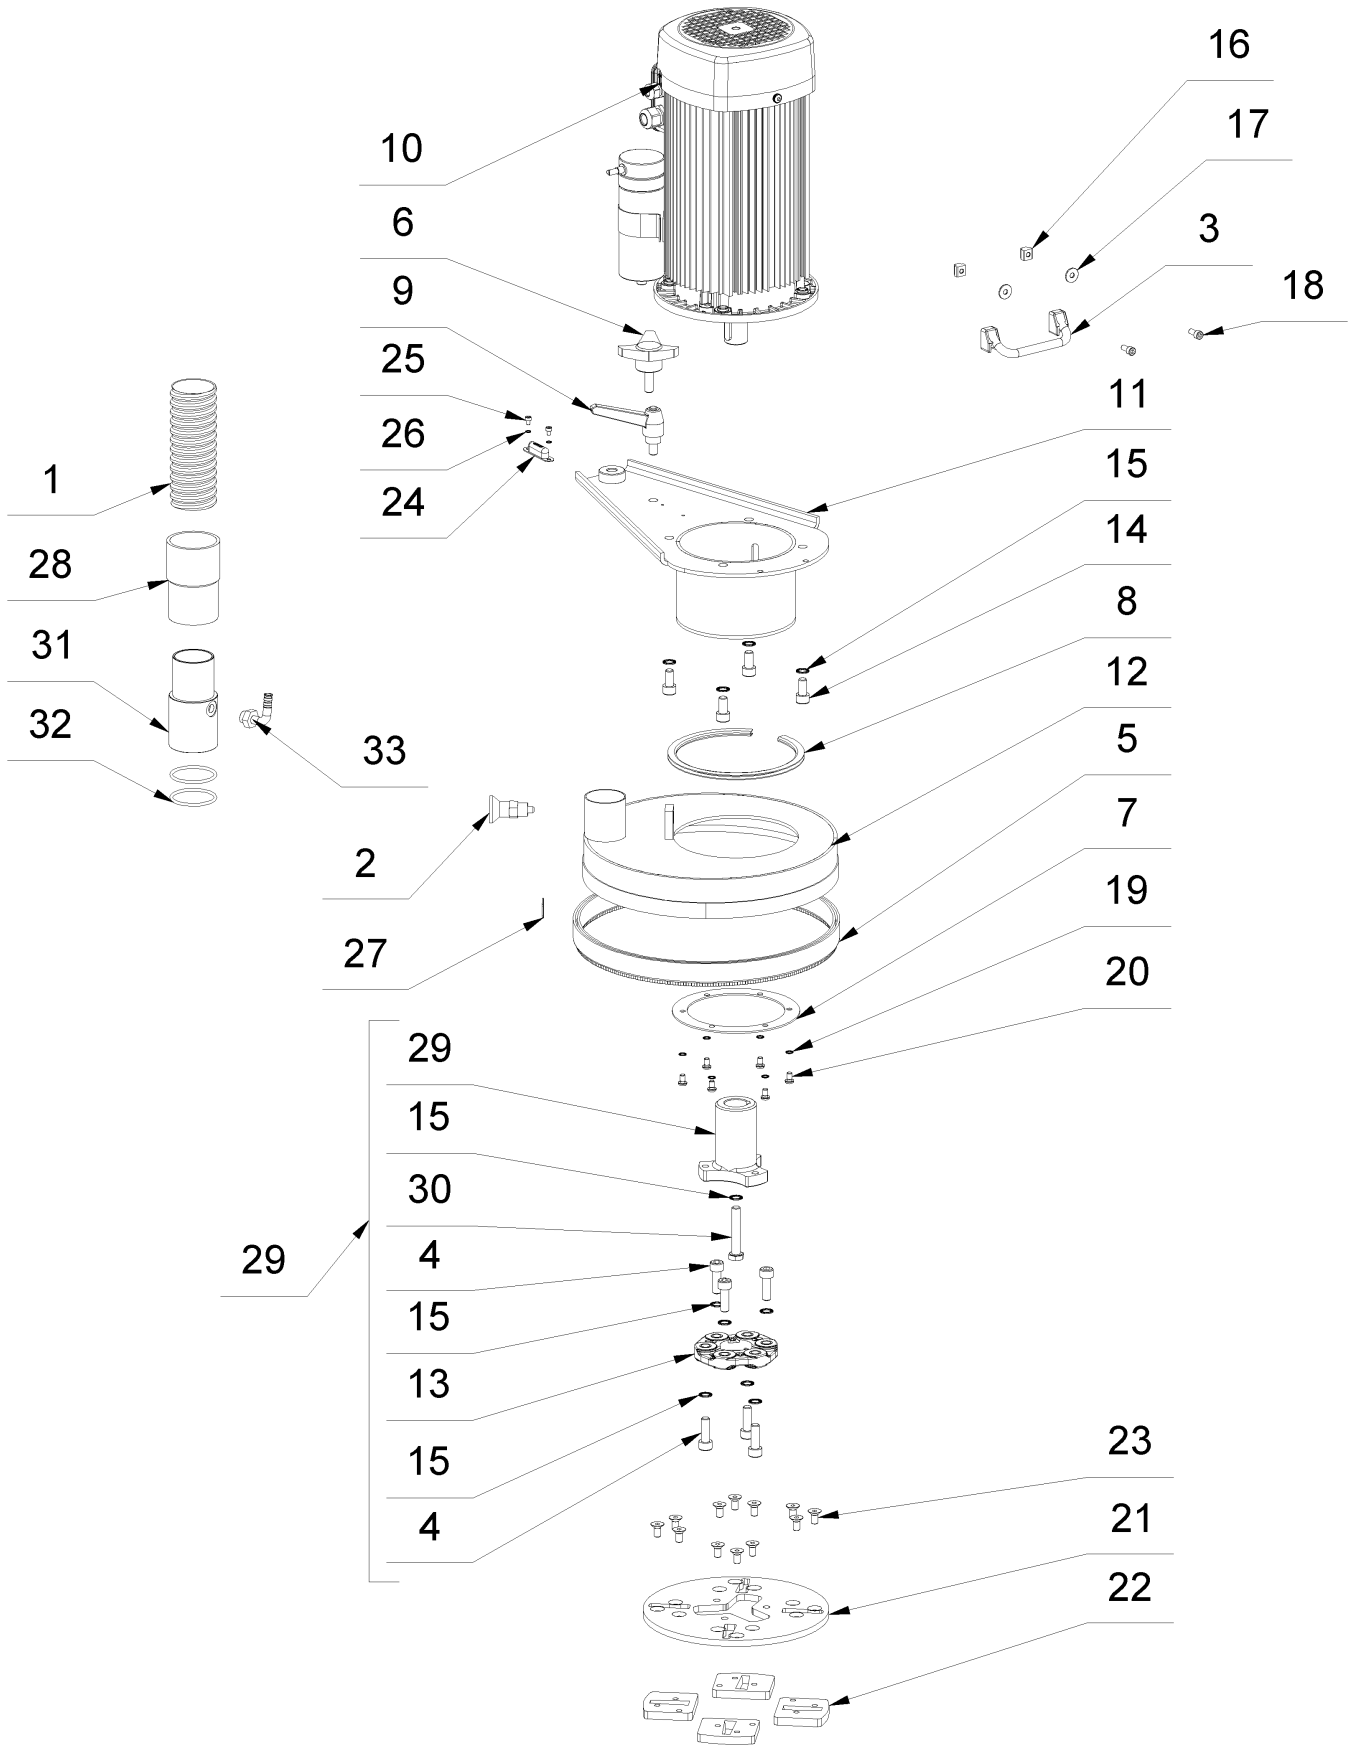

1 Motor

1 Motor

Item no.	Article no.	Description	Quantity
1	084792	Dust extraction hoseØ 50mm 830mmNEO 230	1
2	037953	Fixing pin	1
3	074634	Foldable handle NEO 230	1
4	018300	Cylinder head screw M10x30 DIN 912	6
5	087844	Brush closed NEO 230 Asbestos	1
6	039232	Three-star grip screw M10x30	1
7	074692	Supporting ring NEO 230	1
8	075060	Edge cover NEO 230	1
9	038567	Clamping lever GN300-92-M10-16-SW	1
10	174678	Motor NEO230 Asbestos 230V 2kW	1
11	074680	SG Flange NEO 230	1
12	084404	Dust seal closed NEO 230	1
13	164449	Kupplungsscheibe SGFlex NEO 230	1
14	018301	Cylinder head screw M10x20 DIN 912	4
15	014861	Washer M10	11
16	075478	Nut M6 DIN 508	2
17	017724	Washer DIN 9021 6,4x18x1,6	2
18	014727	Cylinder head screw M 6x14 DIN 912	2
19	014859	Schnorr washer M6	6
20	017554	Lens head screw M 6x 8	6
21	164634	Grinding disc SGFlex NEO 230	1
22	080943	Segment holder NEO 230	4
23	016994	Counter sunk screw M8x16 DIN 7991 10.9	12
24	081698	Longitudinal Dragonfly NEO 230/400	1
25	081714	Cylinder head screw M 4X6 DIN 912	2
26	016961	Snorr washer M4	2
27	034216	Safety washer M16	1
28	013339	End piece, Ø50mm T-Rex	1
29	164444	SGF Coupling flange NEO 230 SEE 175437	1
29	175437	Clutch NEO 230 complete	1
30	014779	Hexagonal screw M10x 60 DIN 931	1
31	174625	Suction nozzle negative pressure BS125	1
32	052320	O-Ring 50x2	2
33	174628	Angle screw-in socket WES 6 M12x1.5	1