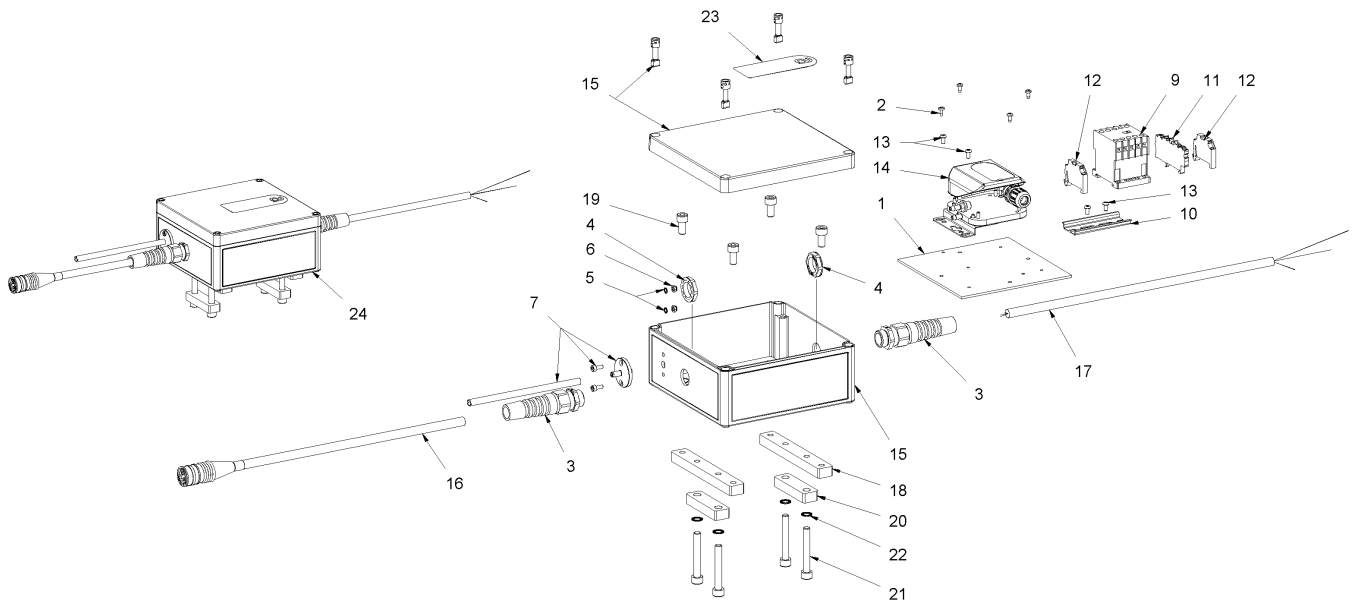

3 Vacuum monitoring

3 Vacuum monitoring

Item no.	Article no.	Description	Quantity
1	087656	Pressure monitoring plate BS125 Asbest	1
2	LU Pos.1	Cylinder plate screw	4
3	039190	Screw connection w.bending prot.M20x1,5	2
4	047935	Nut PE M20x1,5	2
5	016961	Snorr washer M4	2
6	014813	Hexagon nut M4 DIN 985	2
7	087653	Connection set vacuum monitoring	1
9	071318	Contacteur 230V	1
10	080112	Top hat rail 75 mm	1
11	068027	Top hat rail protection clamp GR-GE 4x	1
12	071895	Top hat rail unclamp 6mm	2
13	077259	Lens head screw M 4x 6	4
14	087652	Differential pressure switch NEO 230 Asb	1
15	087654	Housing Pressure monitoring Neo230 Asbes	1
16	081193	Motor cable w.clutch NEO 230	1
17	072222	El.cord3G2,5²x0,36m black without plug	1
18	087658	Support strip Neo 230 Asbest	2
19	017651	Cylinder head screw M8x16 DIN 912	4
20	087659	Terminal strip Neo 230 Asbest	2
21	016993	Cylinder head screw M8x55 DIN 912	4
22	014860	Schnorr Washer M8	4
23	152797	Label Big 40x90mm for NEO230 Asbest	1
24	087712	Vacuum monitoring NEO 230 Asbestos	1
o.Abb	088688	Cable set for vacuum monitoring	1