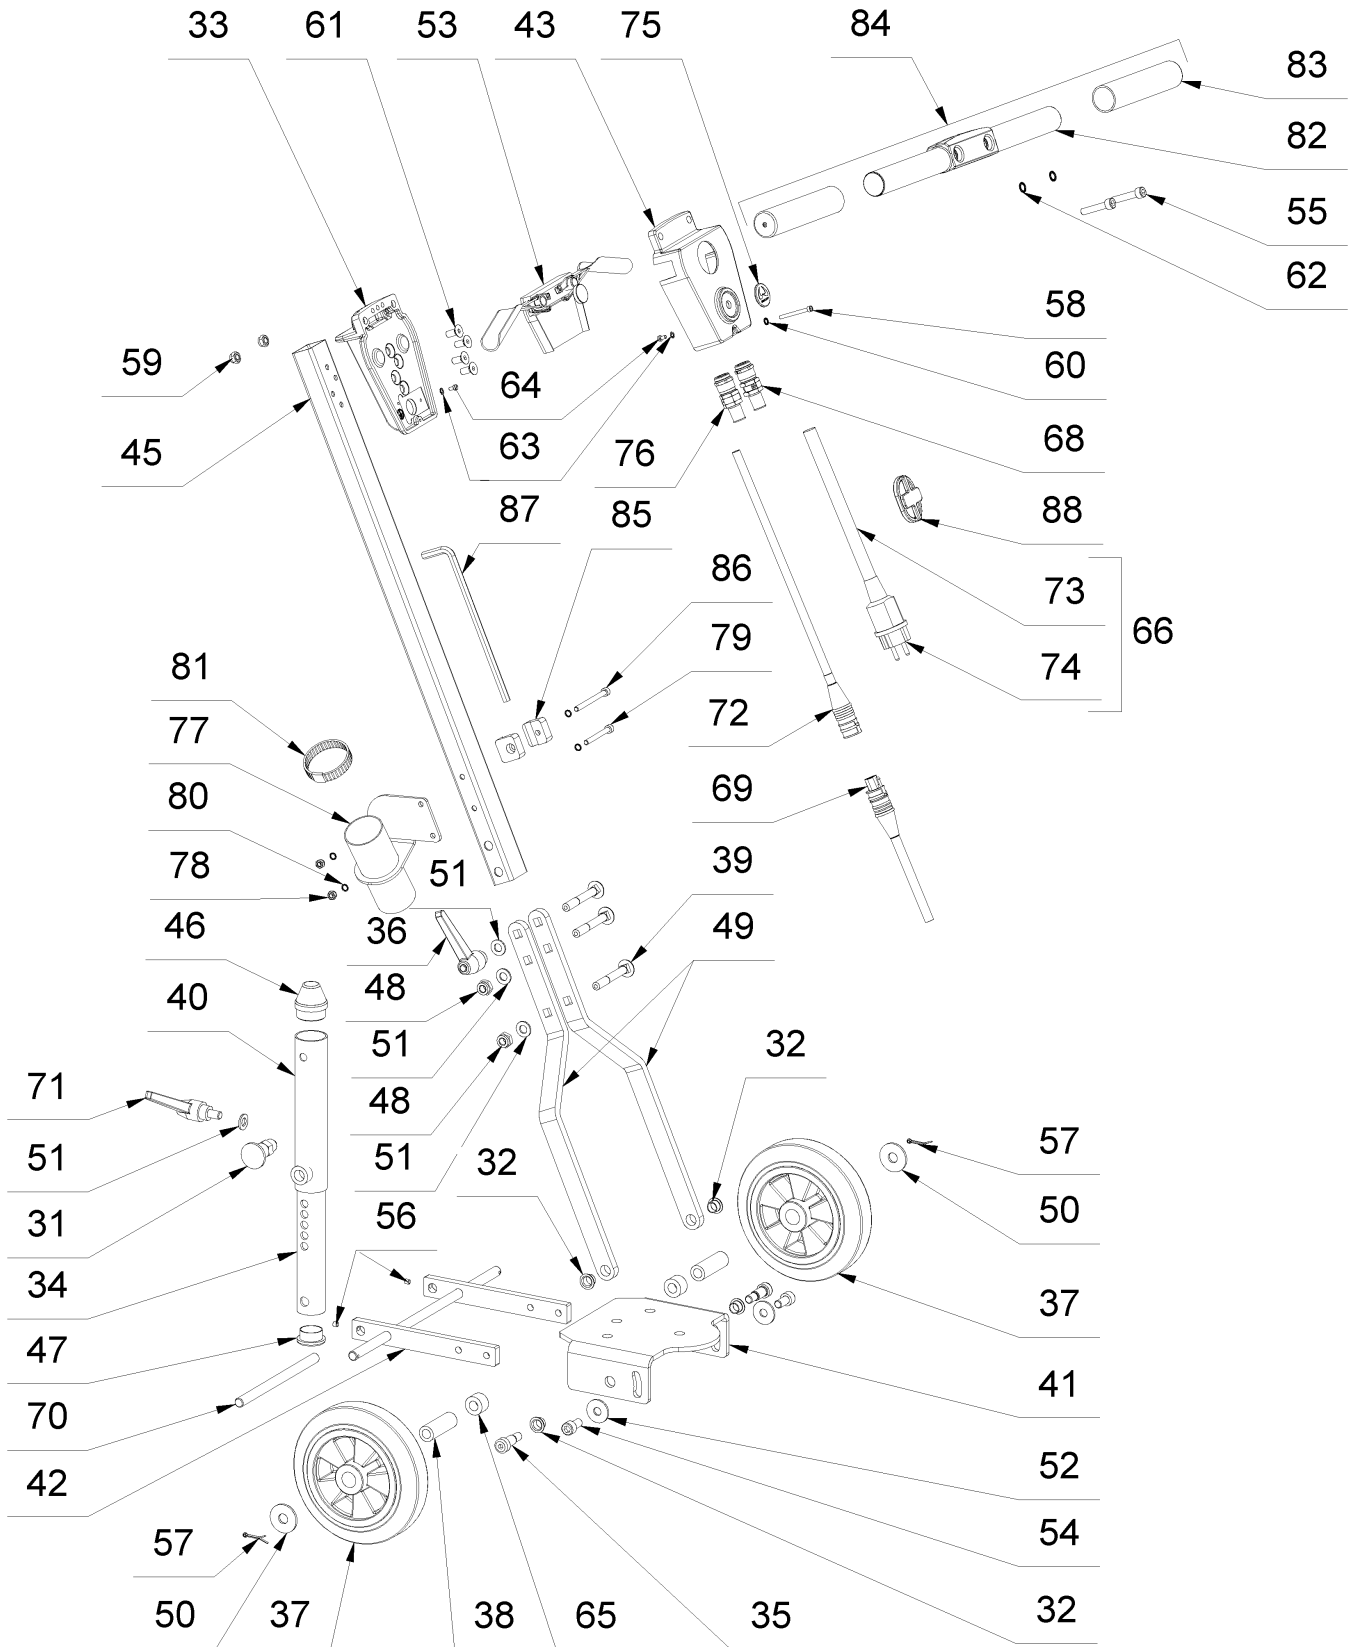

2 Handle + Carriage

2 Handle + Carriage

Item no.	Article no.	Description	Quantity
31	037953	Fixing pin	1
32	019090	Bushing BB 1209 DU	4
33	074686	Base support handle NEO 230	1
34	074652	Inner tube NEO 230	1
35	074694	Screw M10x20 DIN 7379	2
36	042473	Clamping lever GN300-78-M10-SW	1
37	014645	Wheel Mambo+carriage pressure roll	2
38	017922	Wheel hub Mambo	2
39	074695	Flat round screw M10X75 DIN 603	3
40	074646	SG Outside pipe NEO 230	1
41	074655	SG Chassis NEO 230	1
42	074677	SG Fahrwerk NEO 230	1
43	074687	Switch housing NEO 230	1
45	074653	Handle NEO 230	1
46	086146	Support buffer	1
47	074559	Stopper d35,0x3-5 black	1
48	014817	Hexagon nut M10 DIN 985	2
49	074648	Truss handle NEO 230	2
50	017637	Washer 13x37x3 DIN 9021	2
51	014829	Washer M10 DIN 125 A	4
52	018236	Washer 10.5 DIN 9021	2
53	015000	Two-hand switch 20A	1
54	018301	Cylinder head screw M10x20 DIN 912	2
55	014738	Cylinder head screw M 8x40 DIN 912	2
56	017531	Headless pin M6x6 DIN 913	2
57	018806	Split pin 3,2x25 DIN 94	2
58	017684	Cylinder head screw M4x45 DIN 912	1
59	014816	Hexagon nut M8 DIN 985	2
60	016961	Snorr washer M4	1
61	014759	Countersunk screw M8x18 DIN 7991 10.9	4
62	014860	Schnorr Washer M8	2
63	017663	Tooth lock washer 4.3 Form A DIN 6797	2
64	017473	Cylinder head screw M4x8 DIN 84 brass	2
65	075487	Spacer 24x12,6x16 PA black	2