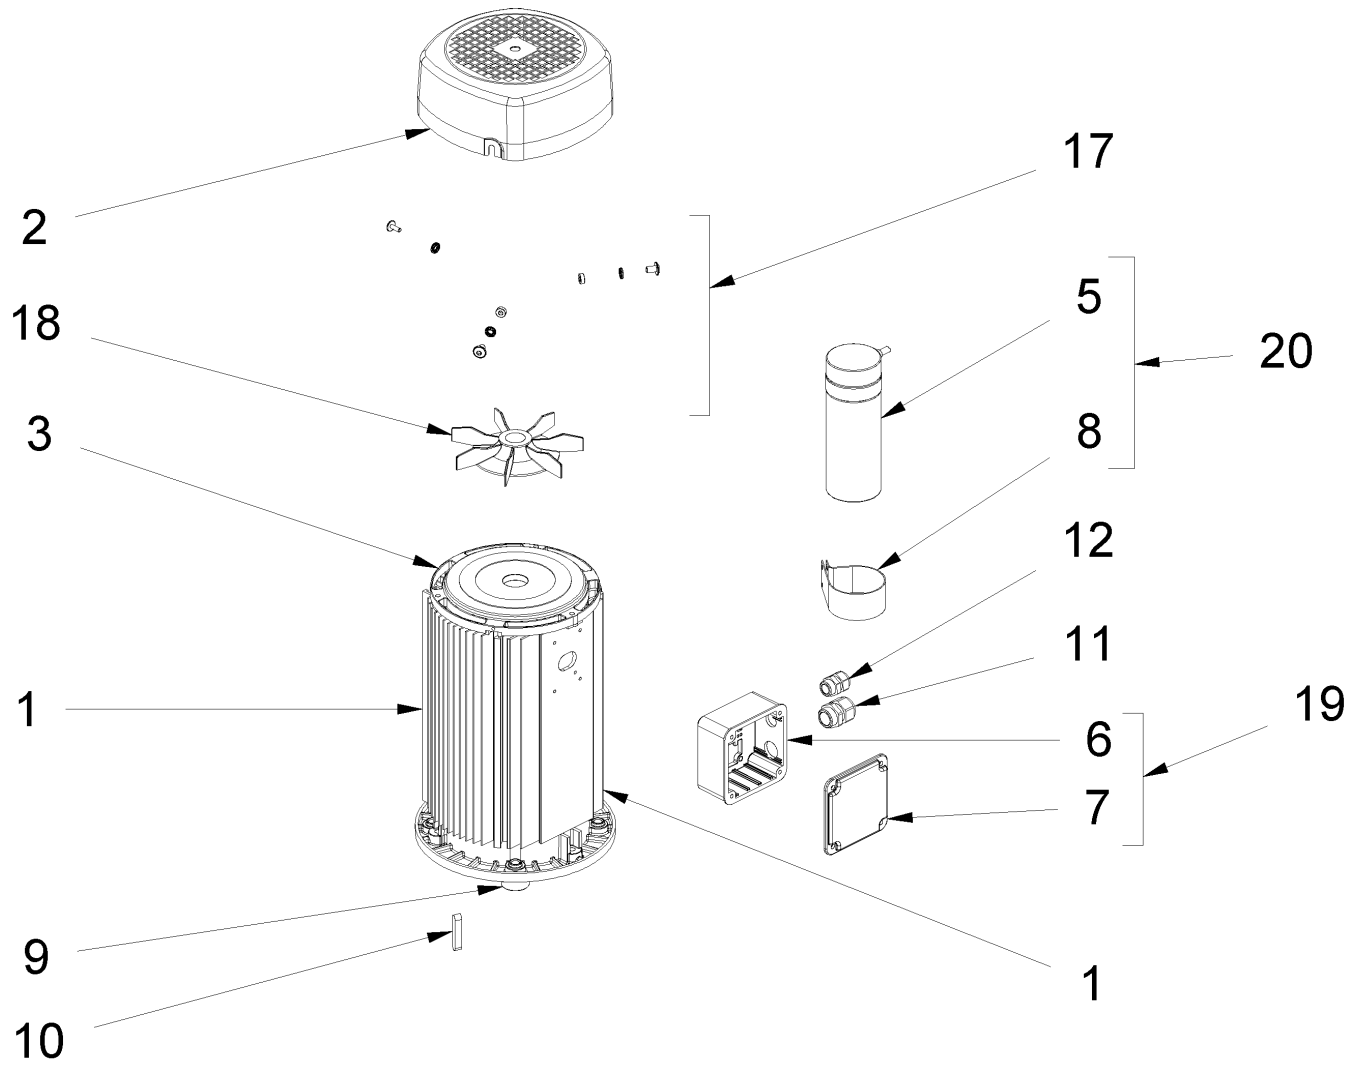

10 Motor NEO 230 2 KW EMG

10 Motor NEO 230 2 KW EMG

Item no.	Article no.	Description	Quantity
1		Housing	1
2	053225	Fan cover f.motor 230V Alpha/CT200	1
3	069825	Bearing plate CT200/Alpha	1
4	066914	Bearing plate CT200/Alpha	1
5	034028	Condenser 50mF EMG 2KW SEE 176683	1
6		Terminal cover	1
7		Terminal box cover	1
8	053304	capacitor bracket Ø60	1
9		Motor shaft	1
10	039457	Feather key 8x7x40 DIN 6885	1
11	051948	Cable gland M20x1.5	1
12	068199	Cable gland M16x1.5	1
17	071896	Screw kit f. fan cover Alpha/NEO	1
18	082116	Fan wheel NEO 230	1
19	081013	Terminal box w.cover NEO 230	1