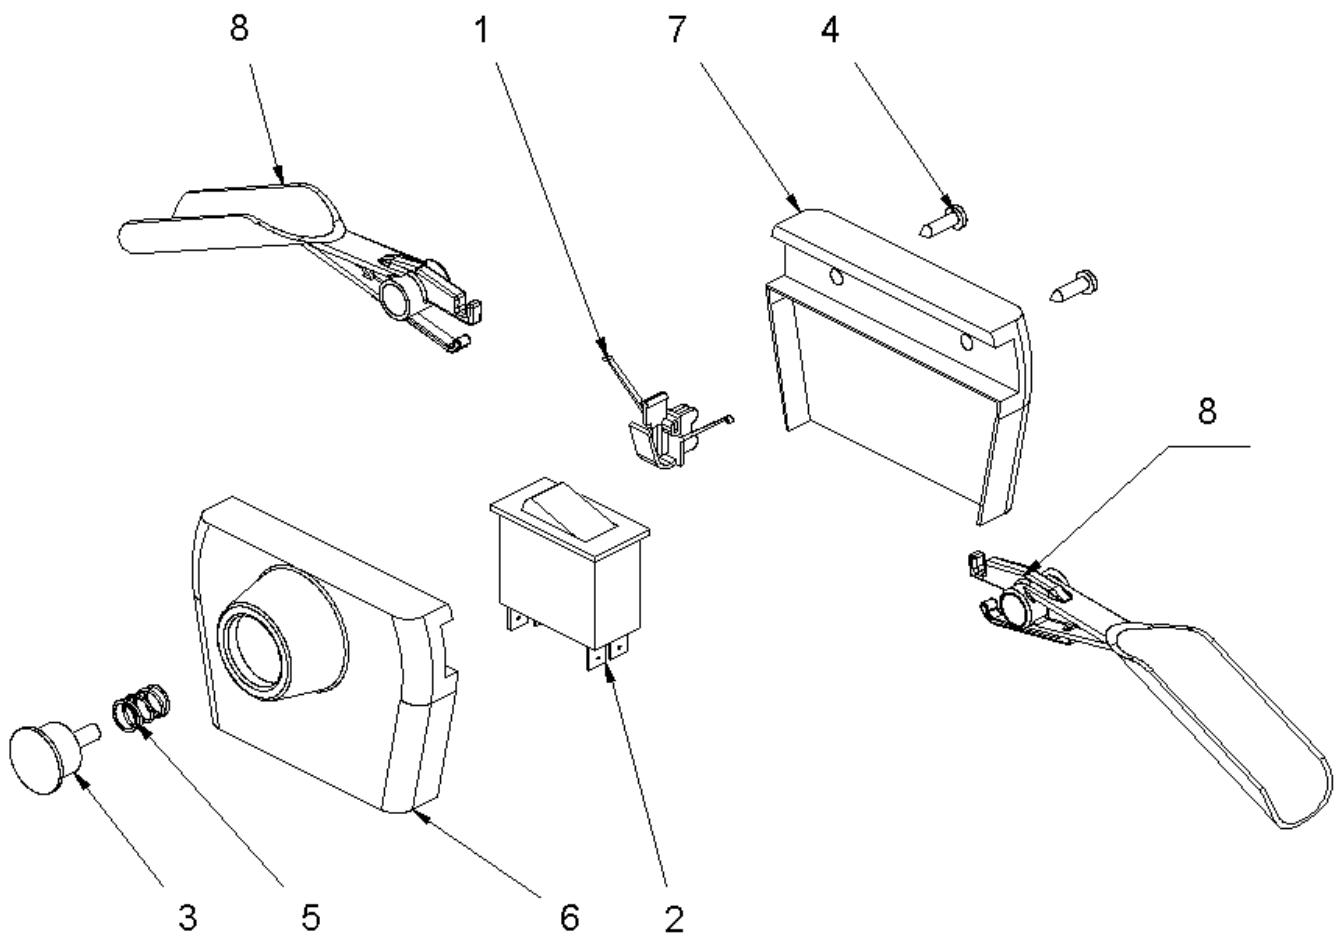

53 Two-hand switch 20A

53 Two-hand switch 20A

Item no.	Article no.	Description	Quantity
1	017449	Switch mechanics for two hand switch	1
2	019538	Switch 20A Mambo	1
3	019539	Push button Mambo	1
4	019540	Pan-head tapping screw 4.2x16 DIN 7981 C	2
5	019541	Pressure spring 11x15x1	1
6	019547	Housing f.2hand switch Mambo	1
7	019548	cover for Two-hand switch Mambo	1
8	019549	Shift handle for two-hand switch Mambo	2