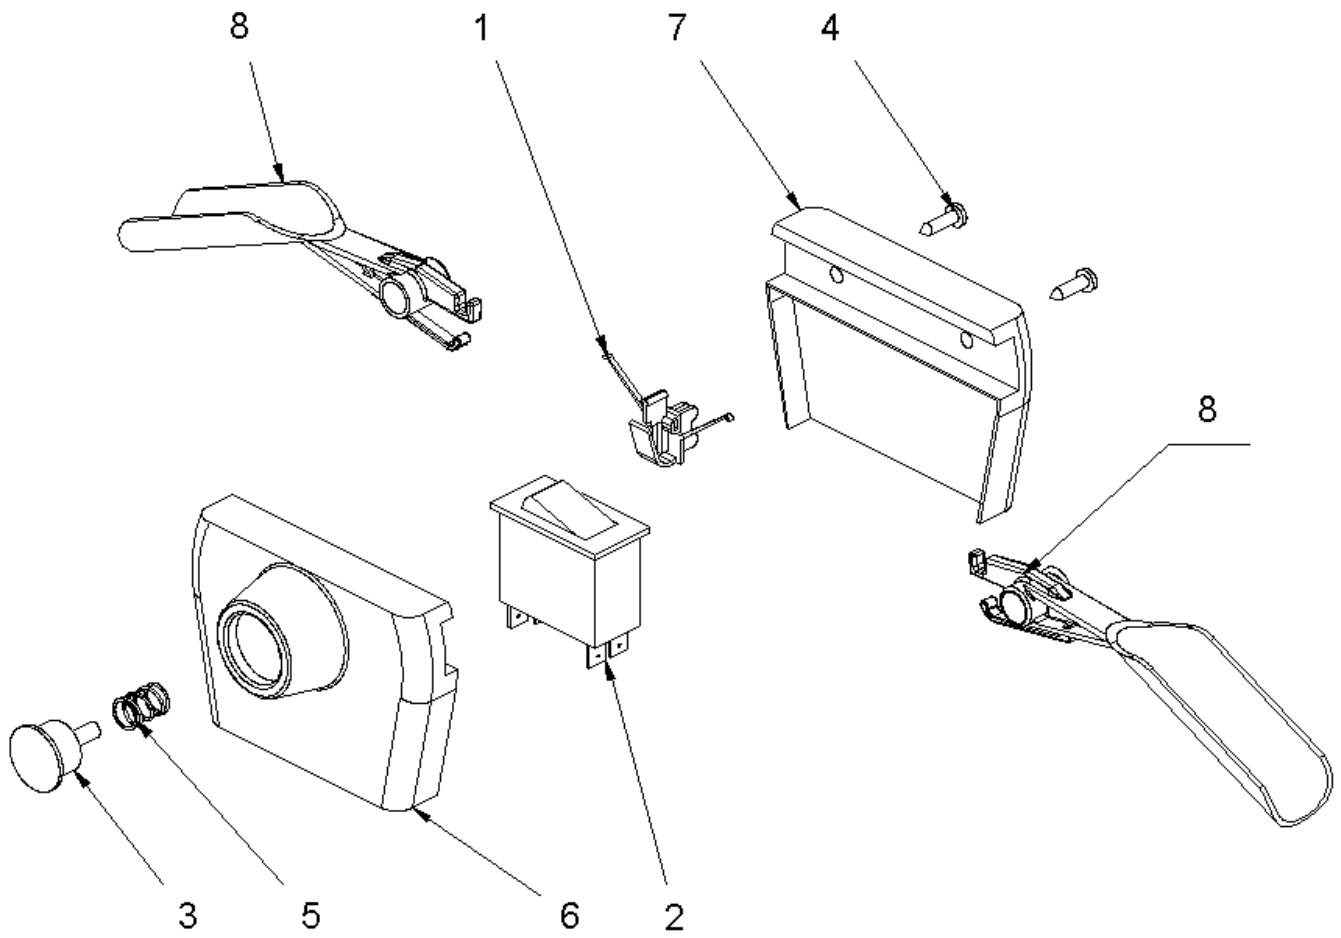

53 Two-hand switch 20A

53 Two-hand switch 20A

Item no.	Article no.	Description	Quantity
1	017449	Switch mechanics for two hand switch	1
2	019538	Switch 20A Mambo	1
3	019539	Push button Mambo	1
4	019540	Pan-head tapping screw 4.2x16 DIN 7981 C	2
5	019541	Pressure spring 11x15x1	1
6	019547	Housing f.2hand switch Mambo	1
7	019548	cover for Two-hand switch Mambo	1
8	019549	Shift handle for two-hand switch Mambo	2