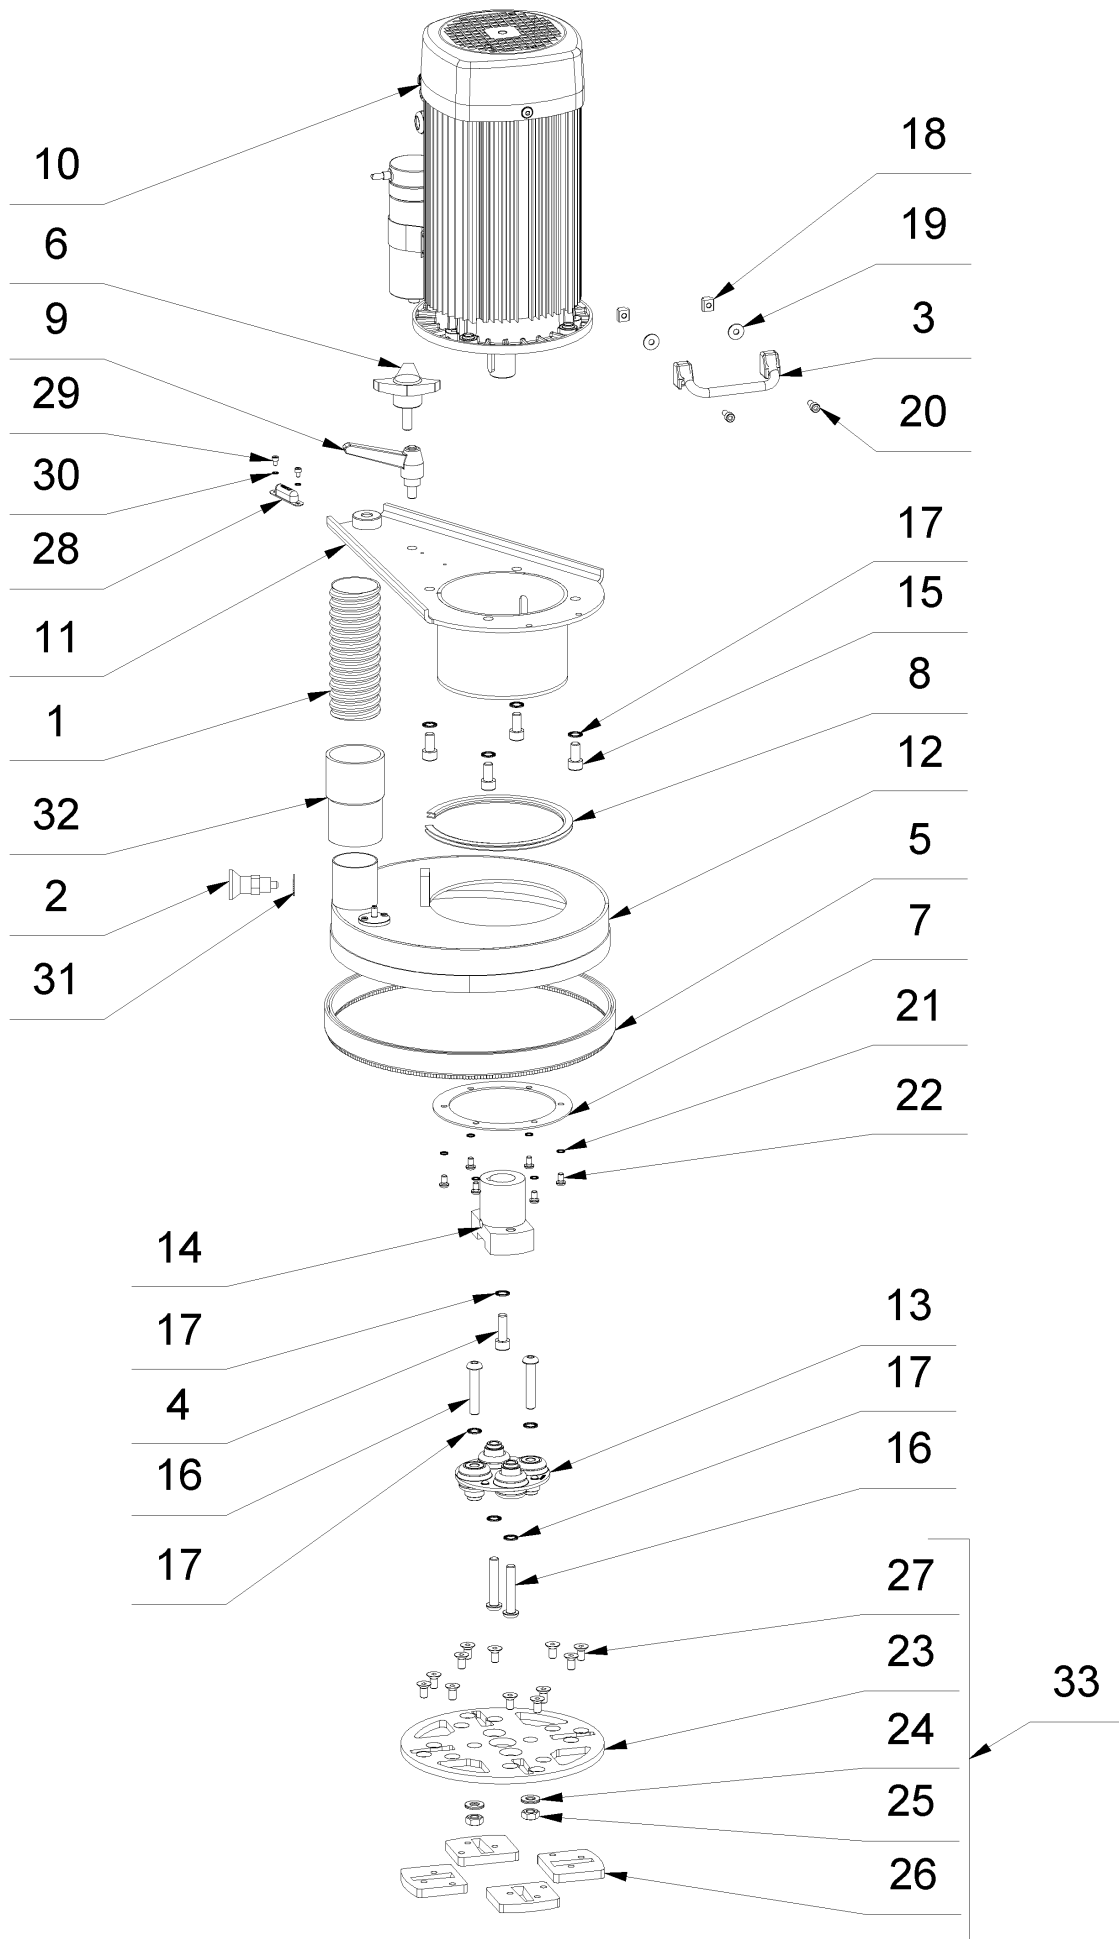

1 Motor

1 Motor

Item no.	Article no.	Description	Quantity
1	084792	Dust extraction hoseØ 50mm 830mmNEO 230	1
2	037953	Fixing pin	1
3	074634	Foldable handle NEO 230	1
4	018300	Cylinder head screw M10x30 DIN 912	1
5	087844	Brush closed NEO 230 Asbestos	1
6	039232	Three-star grip screw M10x30	1
7	074692	Supporting ring NEO 230	1
8	075060	Edge cover NEO 230	1
9	038567	Clamping lever GN300-92-M10-16-SW	1
10	066796	Motor NEO 230 2 KW EMG	1
11	074680	SG Flange NEO 230	1
12	087720	Dust seal NEO 230 Asbestos	1
13	042689	Rubber coupling for drive Neo 230/Omega	1
14	060008	Coupling flange NEO SEE 165662	1
15	018301	Cylinder head screw M10x20 DIN 912	4
16	060010	Lens screw M10x55 ISO 7380	4
17	014861	Washer M10	9
18	075478	Nut M6 DIN 508	2
19	017724	Washer DIN 9021 6,4x18x1,6	2
20	014727	Cylinder head screw M 6x14 DIN 912	2
21	014859	Schnorr washer M6	6
22	017554	Lens head screw M 6x 8	6
23	051207	Disk admission for segments Alpha	1
24	079872	safety washer M10 LL	2
25	014811	Hexagon nut M 10 DIN 934	2
26	080943	Segment holder NEO 230	4
27	016994	Counter sunk screw M8x16 DIN 7991 10.9	12
28	081698	Longitudinal Dragonfly NEO 230/400	1
29	081714	Cylinder head screw M 4X6 DIN 912	2
30	016961	Snorr washer M4	2
31	034216	Safety washer M16	1
32	013339	End piece, Ø50mm T-Rex	1
33	080159	Grinding plate cpl. Alpha/NEO 230	1