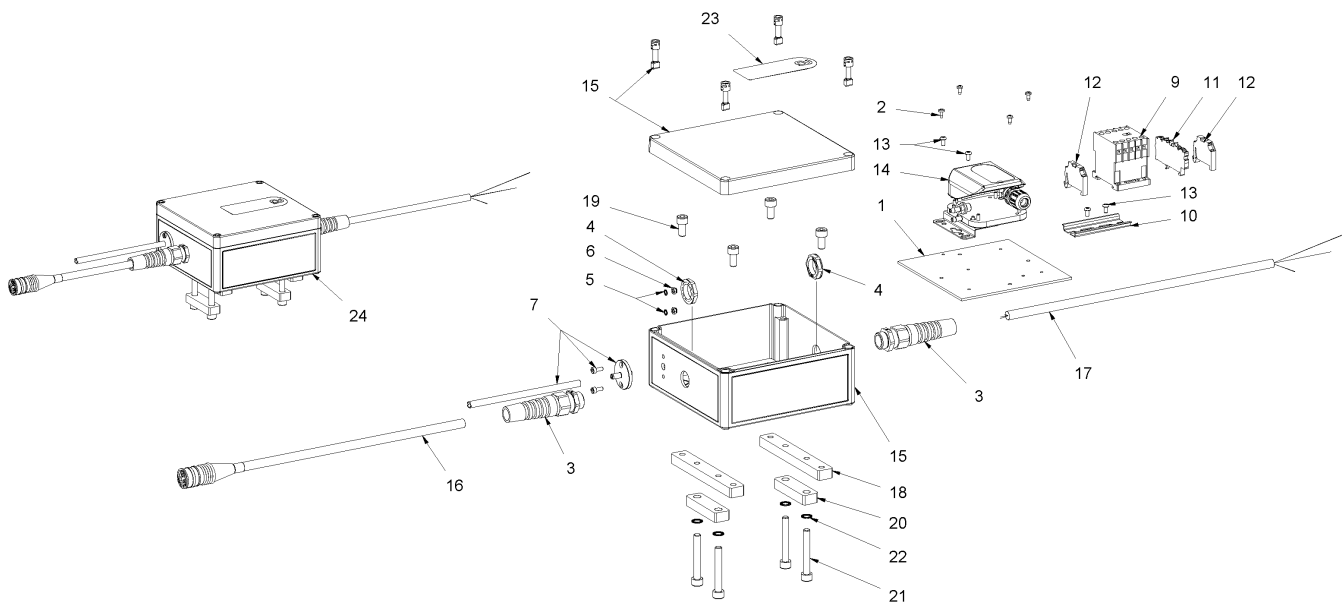

3 Vacuum monitoring

3 Vacuum monitoring

Item no.	Article no.	Description	Quantity
1	087656	Pressure monitoring plate BS125 Asbest	1
2	LU Pos.1	Cylinder plate screw	4
3	039190	Screw connection w.bending prot.M20x1,5	2
4	047935	Nut PE M20x1,5	2
5	016961	Snorr washer M4	2
6	014813	Hexagon nut M4 DIN 985	2
7	087653	Connection set vacuum monitoring	1
9	071318	Contactora 230V	1
10	080112	Top hat rail 75 mm	1
11	068027	Top hat rail protection clamp GR-GE 4x	1
12	071895	Top hat rail unclamp 6mm	2
13	077259	Lens head screw M 4x 6	4
14	176253	Differential pressure switch 250-5000Pa	1
15	087654	Housing Pressure monitoring Neo230 Asbes	1
16	081193	Motor cable w.clutch NEO 230	1
17	072222	El.cord3G2,5²x0,36m black without plug	1
18	087658	Support strip Neo 230 Asbest	2
19	017651	Cylinder head screw M8x16 DIN 912	4
20	087659	Terminal strip Neo 230 Asbest	2
21	016993	Cylinder head screw M8x55 DIN 912	4
22	014860	Schnorr Washer M8	4
23	152797	Label Big 40x90mm for NEO230 Asbest	1
24	087712	Vacuum monitoring NEO 230 Asbestos	1
o.Abb	088688	Cable set for vacuum monitoring	1