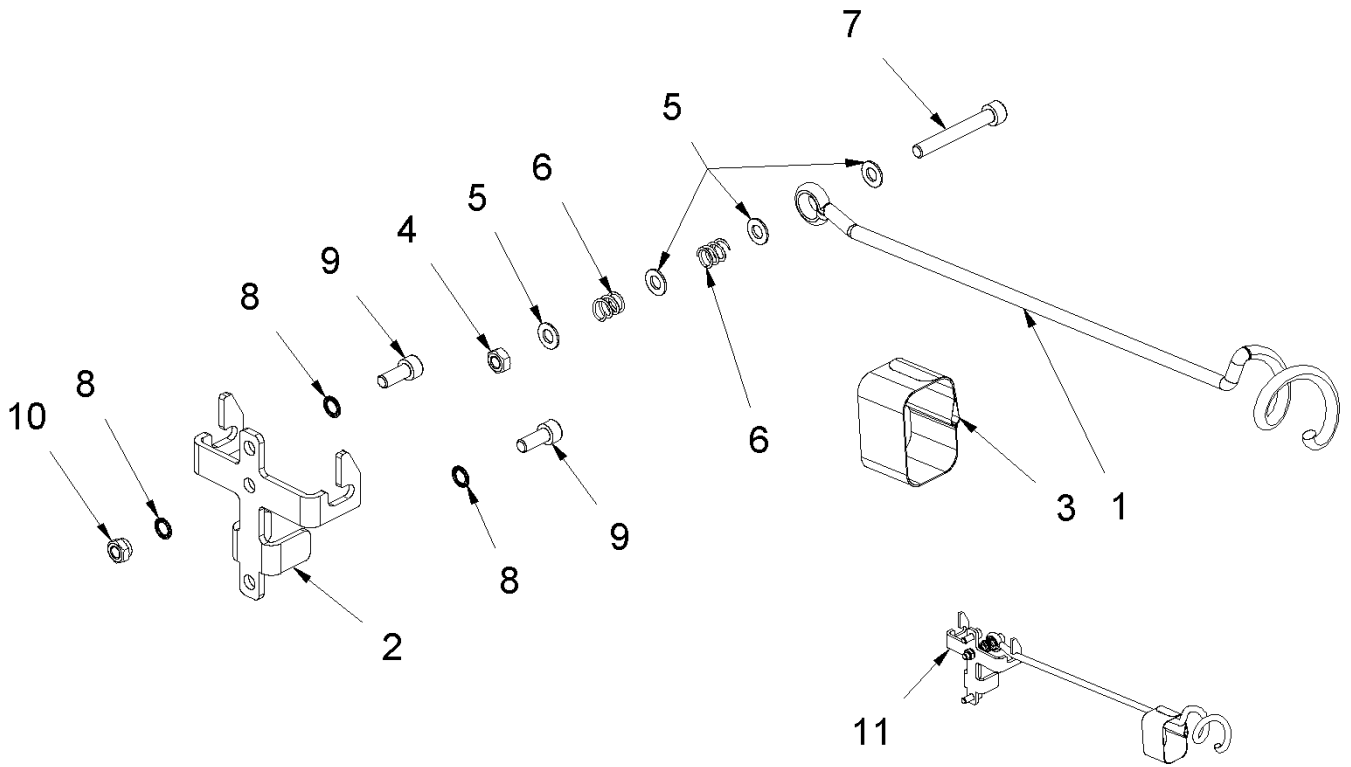

53 Two-hand switch 20A

53 Two-hand switch 20A

Item no.	Article no.	Description	Quantity
1	017449	Switch mechanics for two hand switch	1
2	019538	Switch 20A Mambo	1
3	019539	Push button Mambo	1
4	019540	Pan-head tapping screw 4.2x16 DIN 7981 C	2
5	019541	Pressure spring 11x15x1	1
6	019547	Housing f.2hand switch Mambo	1
7	019548	cover for Two-hand switch Mambo	1
8	019549	Shift handle for two-hand switch Mambo	2

3 Vacuum monitoring

3 Vacuum monitoring

Item no.	Article no.	Description	Quantity
1	087656	Pressure monitoring plate BS125 Asbest	1
2	LU Pos.1	Cylinder plate screw	4
3	039190	Screw connection w.bending prot.M20x1,5	2
4	047935	Nut PE M20x1,5	2
5	016961	Snorr washer M4	2
6	014813	Hexagon nut M4 DIN 985	2
7	087653	Connection set vacuum monitoring	1
9	071318	Contactora 230V	1
10	080112	Top hat rail 75 mm	1
11	068027	Top hat rail protection clamp GR-GE 4x	1
12	071895	Top hat rail unclamp 6mm	2
13	077259	Lens head screw M 4x 6	4
14	176253	Differential pressure switch 250-5000Pa	1
15	087654	Housing Pressure monitoring Neo230 Asbes	1
16	081193	Motor cable w.clutch NEO 230	1
17	072222	El.cord3G2,5 ² x0,36m black without plug	1
18	087658	Support strip Neo 230 Asbest	2
19	017651	Cylinder head screw M8x16 DIN 912	4
20	087659	Terminal strip Neo 230 Asbest	2
21	016993	Cylinder head screw M8x55 DIN 912	4
22	014860	Schnorr Washer M8	4
23	152797	Label Big 40x90mm for NEO230 Asbest	1
24	087712	Vacuum monitoring NEO 230 Asbestos	1
o.Abb	088688	Cable set for vacuum monitoring	1

4 Cable support

4 Cable support

Item no.	Article no.	Description	Quantity
1	014548	Cable arm long Viper	1
2	010392	Clamping device f.cable arm NEO 230	1
3	088593	Velcro cable tie 40cm green	1
4	014810	Hexagon nut M 8 DIN 934 I6I/I8I	1
5	014828	Washer M8 DIN 125 A	5
6	043827	Pressure spring 13x20x1,5	2
7	017622	Cylinder head screw M8x60 DIN 912	1
8	014860	Schnorr Washer M8	2
9	014734	Cylinder head screw M8x20 DIN 912	2
10	014816	Hexagon nut M8 DIN 985	1
11	011858	Cable cantilever PS230/NEO230	1