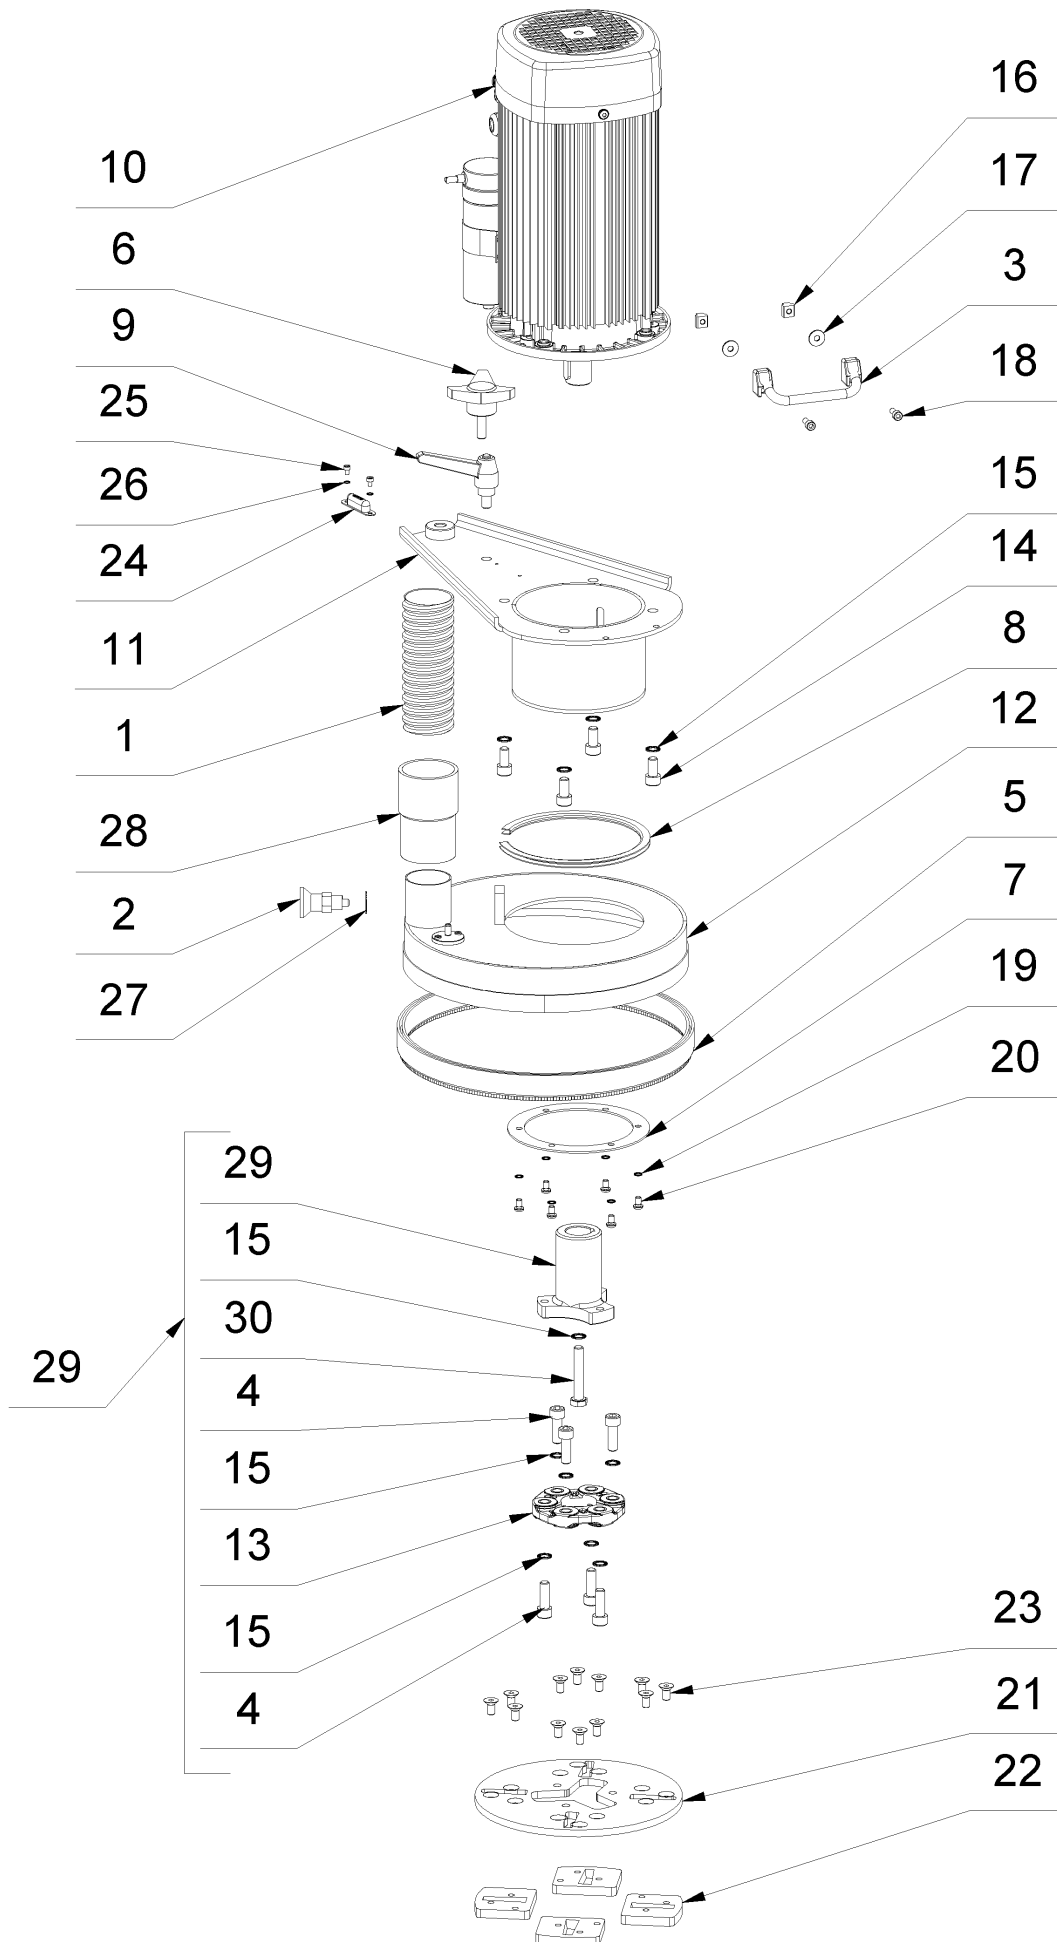

1 Motor

1 Motor

Item no.	Article no.	Description	Quantity
1	084792	Dust extraction hoseØ 50mm 830mmNEO 230	1
2	037953	Fixing pin	1
3	074634	Foldable handle NEO 230	1
4	018300	Cylinder head screw M10x30 DIN 912	7
5	087844	Brush closed NEO 230 Asbestos	1
6	039232	Three-star grip screw M10x30	1
7	074692	Supporting ring NEO 230	1
8	075060	Edge cover NEO 230	1
9	038567	Clamping lever GN300-92-M10-16-SW	1
10	066796	Motor NEO 230 2 KW EMG	1
11	074680	SG Flange NEO 230	1
12	087720	Dust seal NEO 230 Asbestos	1
13	164449	Kupplungsscheibe SGFlex NEO 230	1
14	018301	Cylinder head screw M10x20 DIN 912	4
15	014861	Washer M10	11
16	075478	Nut M6 DIN 508	2
17	017724	Washer DIN 9021 6,4x18x1,6	2
18	014727	Cylinder head screw M 6x14 DIN 912	2
19	014859	Schnorr washer M6	6
20	017554	Lens head screw M 6x 8	6
21	164634	Grinding disc SGFlex NEO 230	1
22	080943	Segment holder NEO 230	4
23	016994	Counter sunk screw M8x16 DIN 7991 10.9	12
24	081698	Longitudinal Dragonfly NEO 230/400	1
25	081714	Cylinder head screw M 4X6 DIN 912	2
26	016961	Snorr washer M4	2
27	034216	Safety washer M16	1
28	013339	End piece, Ø50mm T-Rex	1
29	164444	SGF Coupling flange NEO 230 SEE 175437	1
29	175437	Clutch NEO 230 complete	1
30	014779	Hexagonal screw M10x 60 DIN 931	1