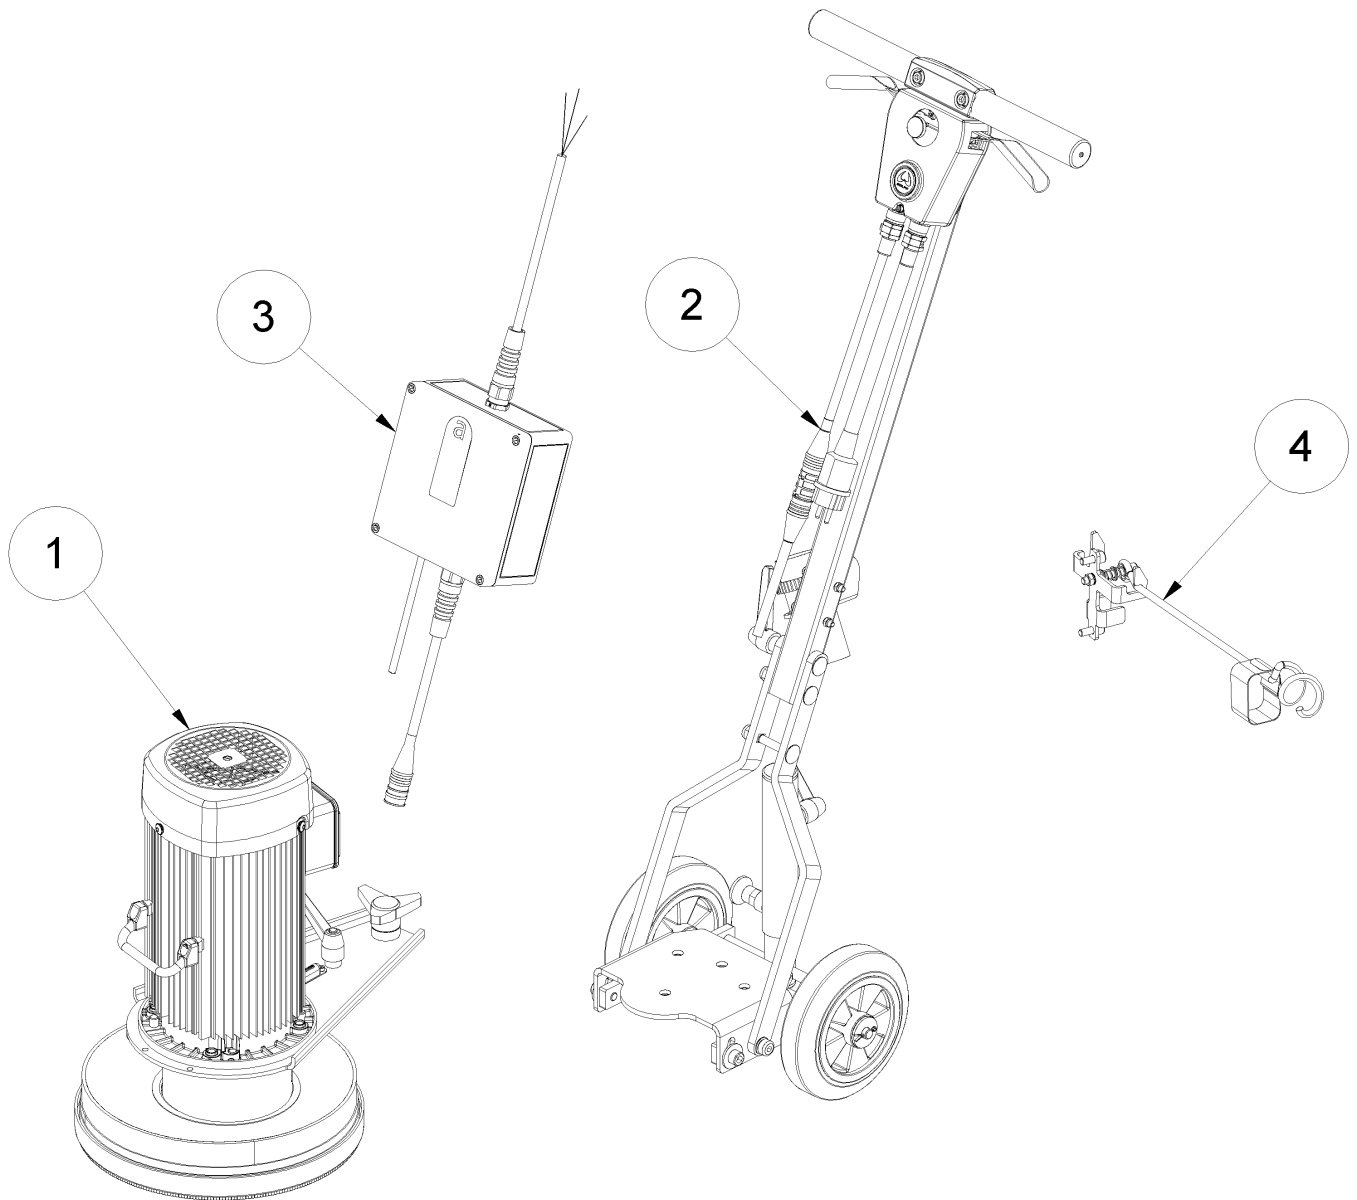

1 NEO230 EU Asbestos (0001/2019 - 0012/2021)

1 NEO230 EU Asbestos (0001/2019 - 0012/2021)

Item no.	Article no.	Description
1	01_01_085980	Motor
2	06_02_074650	Handle + Carriage
3	01_03_087712	Vacuum monitoring
4	02_04_011858	Cable support
5	01_03_074650	Circuit Diagram
6	01_04_075915	Tool kit #075915
7	01_05_074650	Accessories
8	01_06_178986	Additional weight