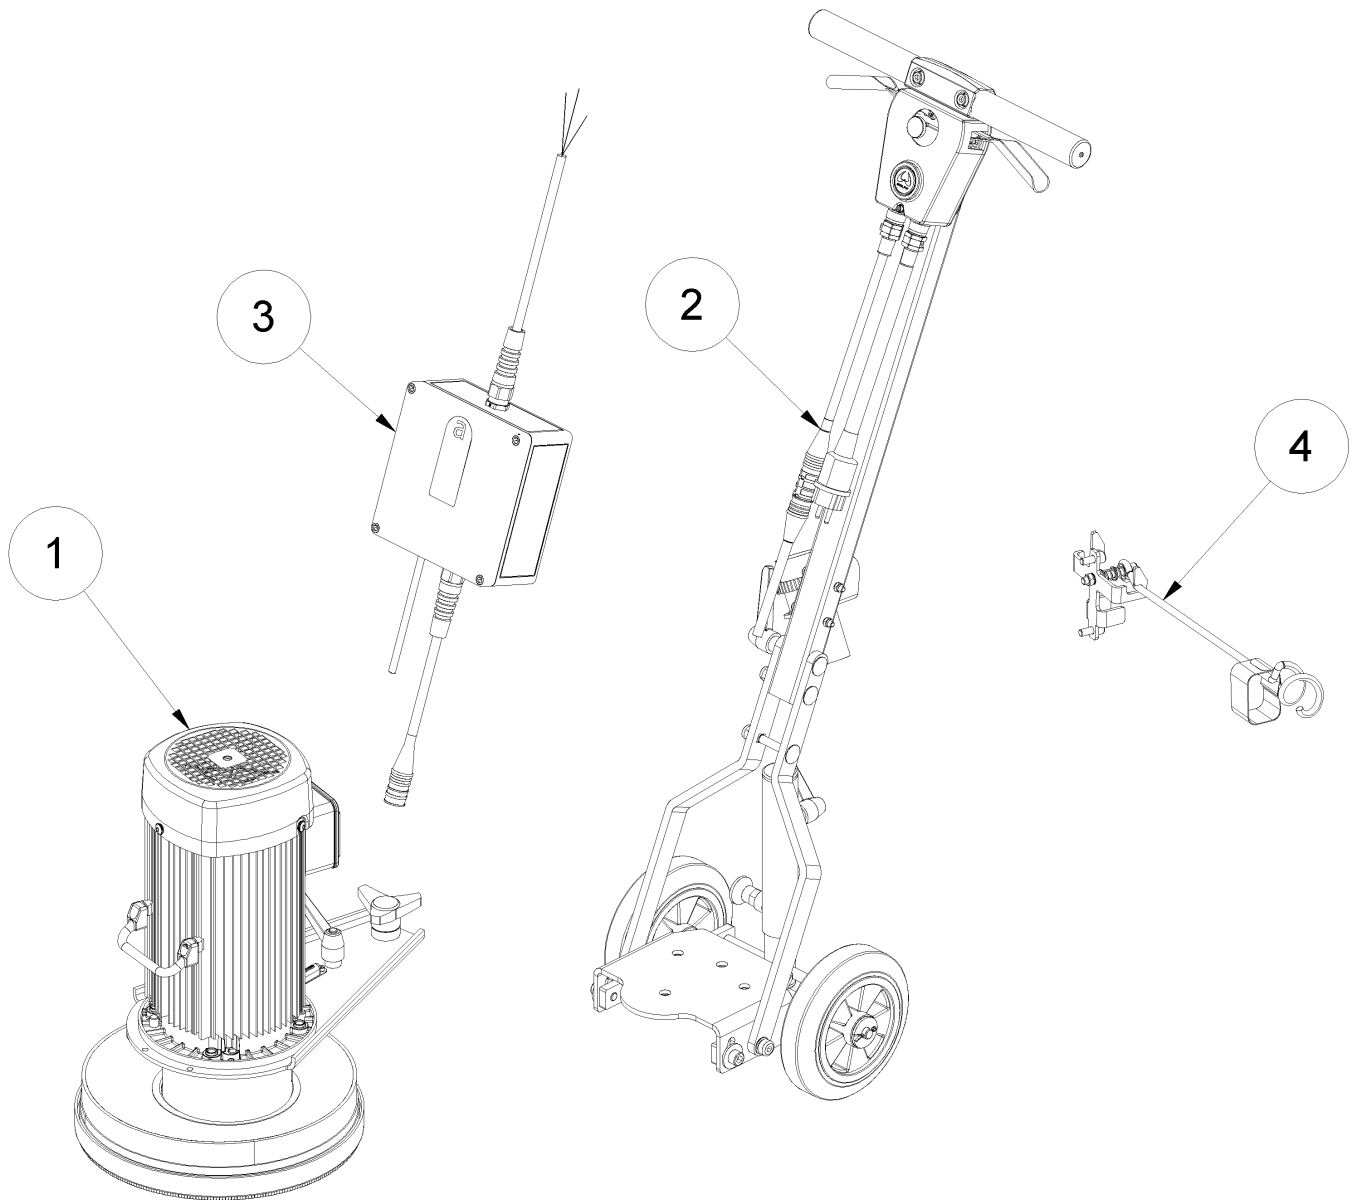

1 NEO230 EU Asbestos (0013/2021 - 0013/2021)

1 NEO230 EU Asbestos (0013/2021 - 0013/2021)

Item no.	Article no.	Description
1	02_01_085980	Motor
2	06_02_074650	Handle + Carriage
3	01_03_087712	Vacuum monitoring
4	02_04_011858	Cable support
5	01_03_074650	Circuit Diagram
6	01_04_075915	Tool kit #075915
7	01_05_074650	Accessories
8	01_06_178986	Additional weight