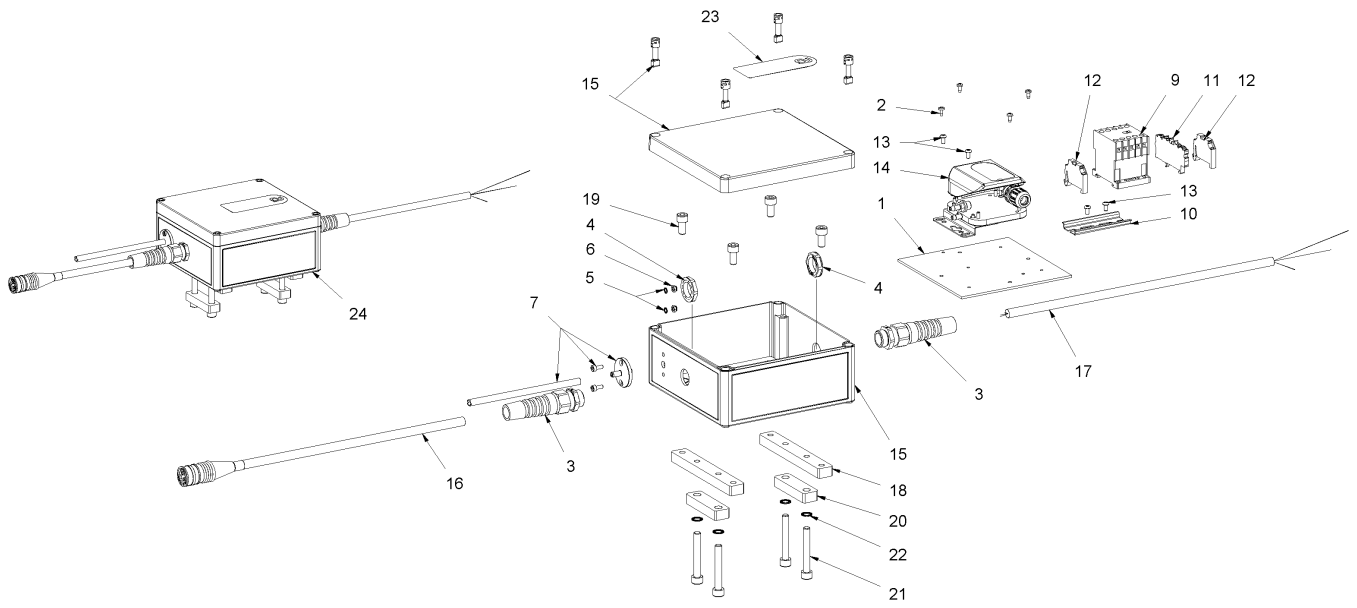

3 Vacuum monitoring

3 Vacuum monitoring

Item no.	Article no.	Description	Quantity
1	087656	Pressure monitoring plate BS125 Asbest	1
2	LU Pos.1	Cylinder plate screw	4
3	039190	Screw connection w.bending prot.M20x1,5	2
4	047935	Nut PE M20x1,5	2
5	016961	Snorr washer M4	2
6	014813	Hexagon nut M4 DIN 985	2
7	087653	Connection set vacuum monitoring	1
9	071318	Contactora 230V	1
10	080112	Top hat rail 75 mm	1
11	068027	Top hat rail protection clamp GR-GE 4x	1
12	071895	Top hat rail unclamp 6mm	2
13	077259	Lens head screw M 4x 6	4
14	087652	Differential pressure switch NEO 230 Asb	1
15	087654	Housing Pressure monitoring Neo230 Asbes	1
16	081193	Motor cable w.clutch NEO 230	1
17	072222	El.cord3G2,5²x0,36m black without plug	1
18	087658	Support strip Neo 230 Asbest	2
19	017651	Cylinder head screw M8x16 DIN 912	4
20	087659	Terminal strip Neo 230 Asbest	2
21	016993	Cylinder head screw M8x55 DIN 912	4
22	014860	Schnorr Washer M8	4
23	152797	Label Big 40x90mm for NEO230 Asbest	1
24	087712	Vacuum monitoring NEO 230 Asbestos	1
o.Abb	088688	Cable set for vacuum monitoring	1