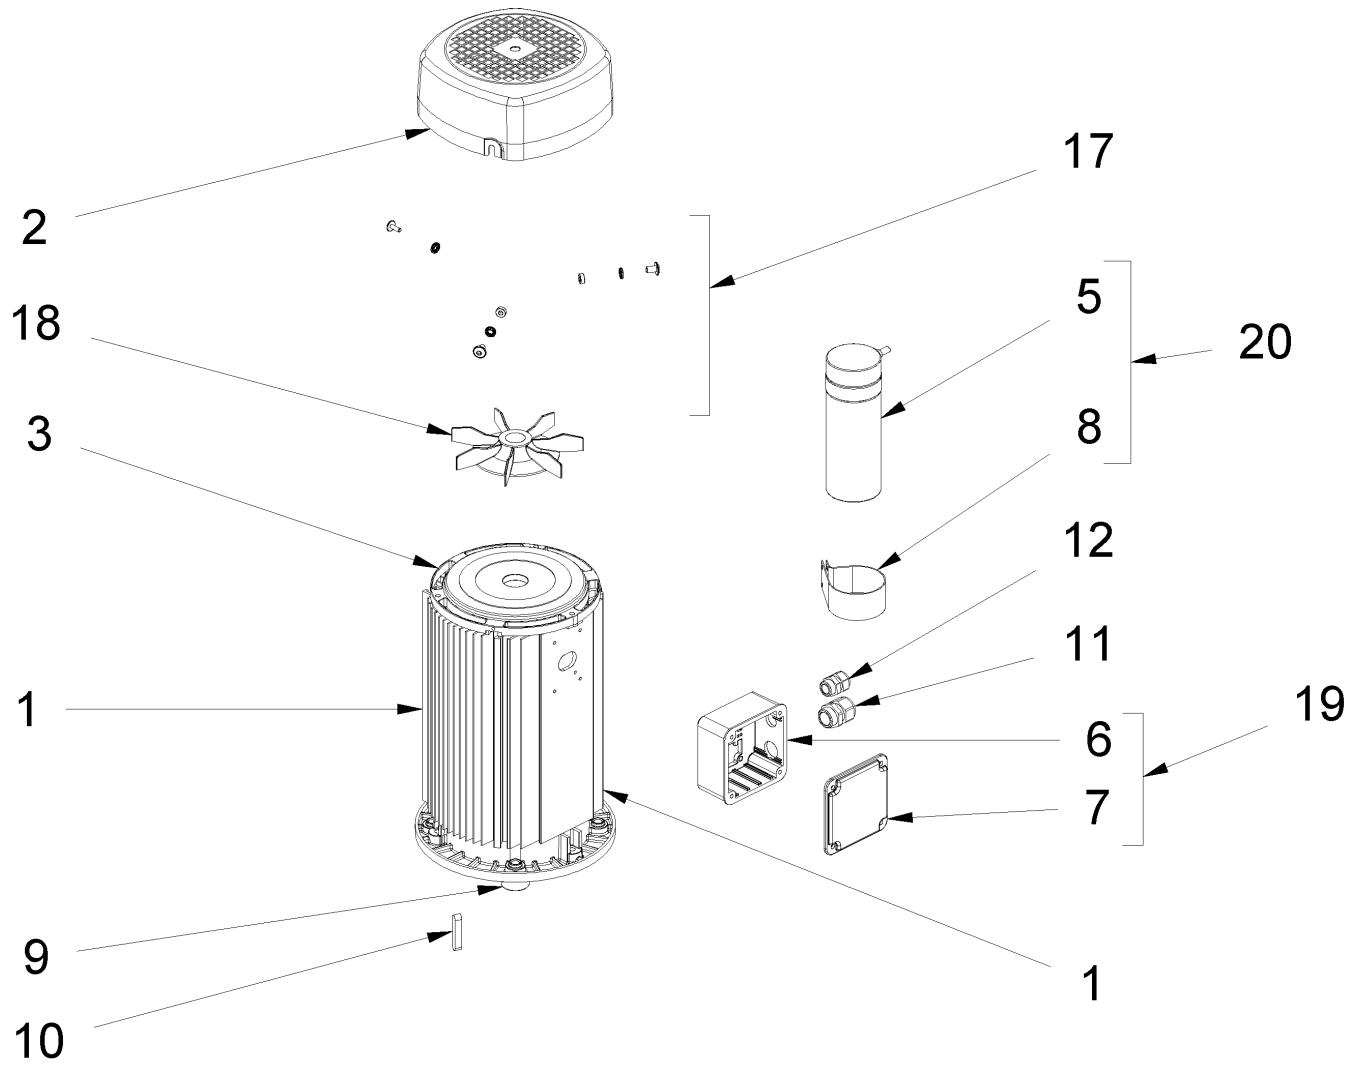

10 Motor NEO230 Asbestos 230V 2kW

10 Motor NEO230 Asbestos 230V 2kW

Item no.	Article no.	Description	Quantity
1		Housing	1
2	053225	Fan cover f.motor 230V Alpha/CT200	1
3	069825	Bearing plate CT200/Alpha	1
4	066914	Bearing plate CT200/Alpha	1
5	034028	Condenser 50mF EMG 2KW SEE 176683	1
6		Terminal cover	1
7		Terminal box cover	1
8	053304	capacitor bracket Ø60	1
9		Motor shaft	1
10	039457	Feather key 8x7x40 DIN 6885	1
11	051948	Cable gland M20x1.5	1
12	068199	Cable gland M16x1.5	1
17	071896	Screw kit f. fan cover Alpha/NEO	1
18	082116	Fan wheel NEO 230	1
19	081013	Terminal box w.cover NEO 230	1
20	176683	Capacitor 50µF NEO230 with holder	1