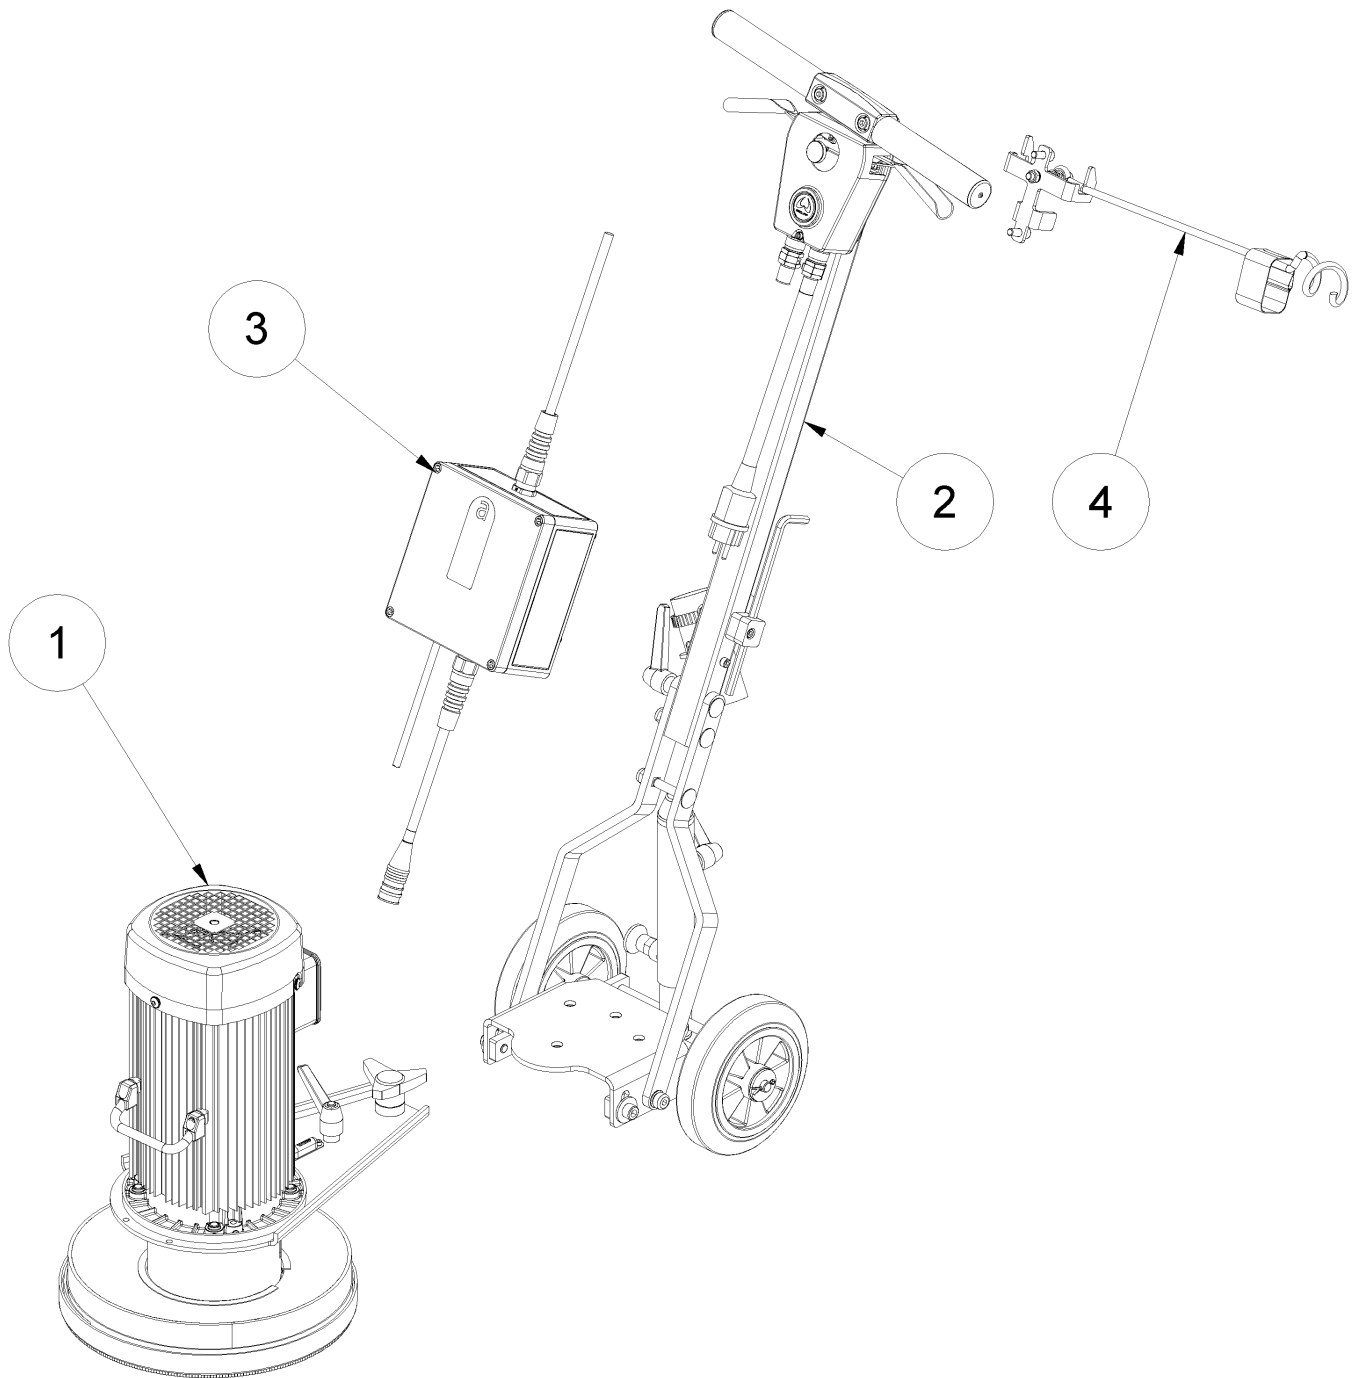

3 NEO230 EU Asbestos (0014-01/2023 - heute)

---

3 NEO230 EU Asbestos (0014-01/2023 - heute)

Item no.	Article no.	Description
1	03_01_085980	Motor
2	03_02_085980	Handle + Carriage
3	01_03_087712	Vacuum monitoring
4	02_04_011858	Cable support
5	01_03_074650	Circuit Diagram
6	01_04_075915	Tool kit #075915
7	01_05_074650	Accessories
8	01_06_178986	Additional weight