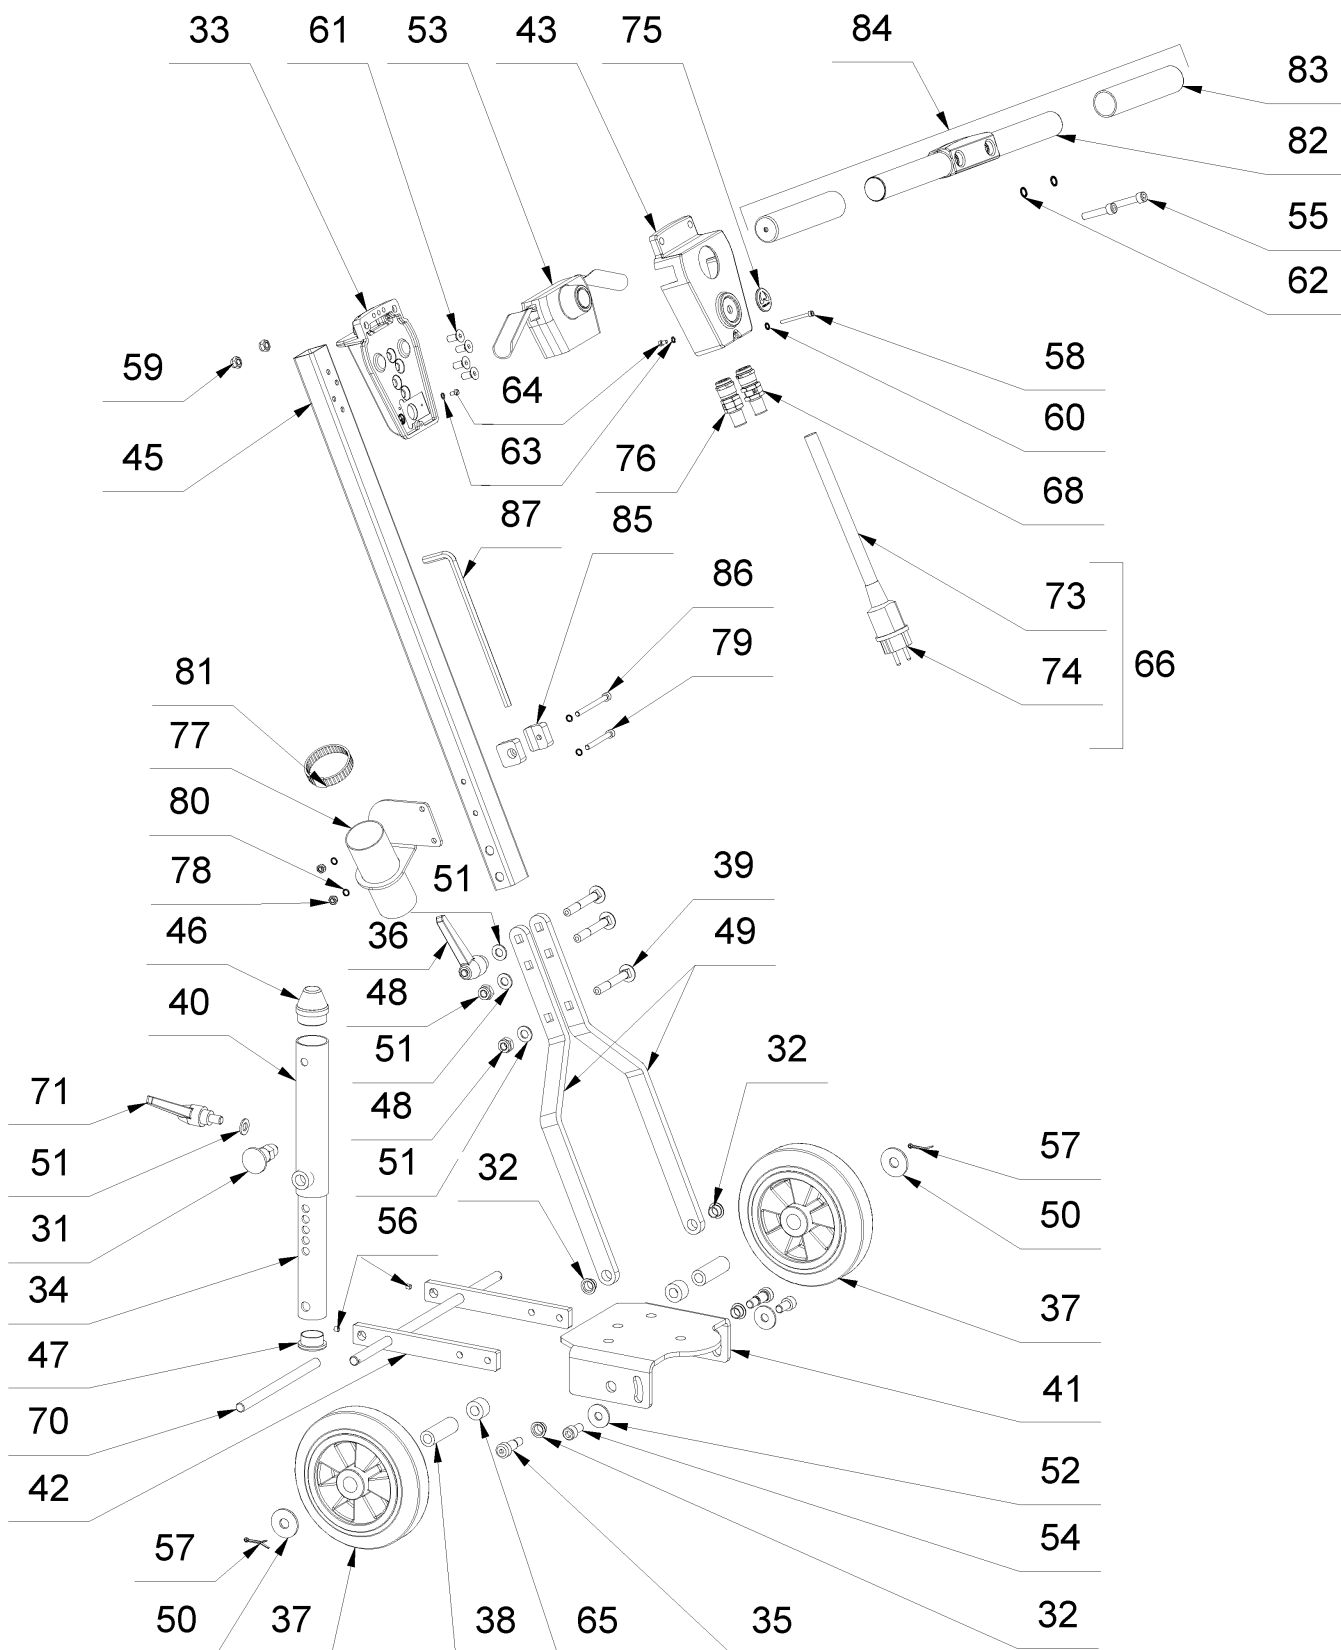

2 Handle + Carriage

2 Handle + Carriage

Item no.	Article no.	Description	Quantity
31	037953	Fixing pin	1
32	019090	Bushing BB 1209 DU	4
33	174626	Base support handle NEO 230 Asbestos	1
34	074652	Inner tube NEO 230	1
35	074694	Screw M10x20 DIN 7379	2
36	042473	Clamping lever GN300-78-M10-SW	1
37	014645	Wheel Mambo+carriage pressure roll	2
38	017922	Wheel hub Mambo	2
39	074695	Flat round screw M10X75 DIN 603	3
40	074646	SG Outside pipe NEO 230	1
41	074655	SG Chassis NEO 230	1
42	074677	SG Fahrwerk NEO 230	1
43	074687	Switch housing NEO 230	1
45	074653	Handle NEO 230	1
46	086146	Support buffer	1
47	074559	Stopper d35,0x3-5 black	1
48	014817	Hexagon nut M10 DIN 985	2
49	074648	Truss handle NEO 230	2
50	017637	Washer 13x37x3 DIN 9021	2
51	014829	Washer M10 DIN 125 A	4
52	018236	Washer 10.5 DIN 9021	2
53	015000	Two-hand switch 20A	1
54	018301	Cylinder head screw M10x20 DIN 912	2
55	014738	Cylinder head screw M 8x40 DIN 912	2
56	017531	Headless pin M6x6 DIN 913	2
57	018806	Split pin 3,2x25 DIN 94	2
58	017684	Cylinder head screw M4x45 DIN 912	1
59	014816	Hexagon nut M8 DIN 985	2
60	016961	Snorr washer M4	1
61	014759	Countersunk screw M8x18 DIN 7991 10.9	4
62	014860	Schnorr Washer M8	2
63	017663	Tooth lock washer 4.3 Form A DIN 6797	2
64	017473	Cylinder head screw M4x8 DIN 84 brass	2
65	075487	Spacer 24x12,6x16 PA black	2