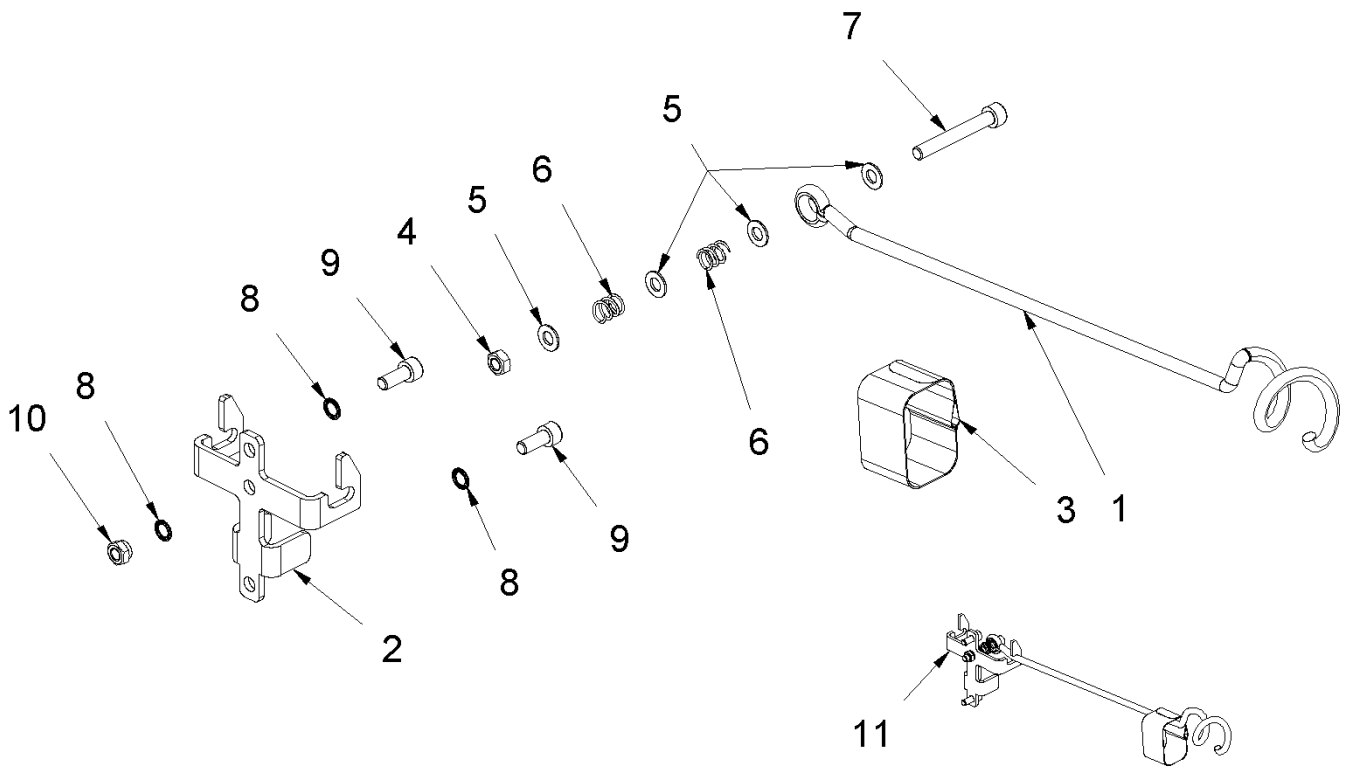

53 Two-hand switch 20A

53 Two-hand switch 20A

Item no.	Article no.	Description	Quantity
1	017449	Switch mechanics for two hand switch	1
2	019538	Switch 20A Mambo	1
3	019539	Push button Mambo	1
4	019540	Pan-head tapping screw 4.2x16 DIN 7981 C	2
5	019541	Pressure spring 11x15x1	1
6	019547	Housing f.2hand switch Mambo	1
7	019548	cover for Two-hand switch Mambo	1
8	019549	Shift handle for two-hand switch Mambo	2

3 Vacuum monitoring

3 Vacuum monitoring

Item no.	Article no.	Description	Quantity
1	087656	Pressure monitoring plate BS125 Asbest	1
2	LU Pos.1	Cylinder plate screw	4
3	039190	Screw connection w.bending prot.M20x1,5	2
4	047935	Nut PE M20x1,5	2
5	016961	Snorr washer M4	2
6	014813	Hexagon nut M4 DIN 985	2
7	087653	Connection set vacuum monitoring	1
9	071318	Contacteur 230V	1
10	080112	Top hat rail 75 mm	1
11	068027	Top hat rail protection clamp GR-GE 4x	1
12	071895	Top hat rail unclamp 6mm	2
13	077259	Lens head screw M 4x 6	4
14	087652	Differential pressure switch NEO 230 Asb	1
15	087654	Housing Pressure monitoring Neo230 Asbes	1
16	081193	Motor cable w.clutch NEO 230	1
17	072222	El.cord3G2,5 ² x0,36m black without plug	1
18	087658	Support strip Neo 230 Asbest	2
19	017651	Cylinder head screw M8x16 DIN 912	4
20	087659	Terminal strip Neo 230 Asbest	2
21	016993	Cylinder head screw M8x55 DIN 912	4
22	014860	Schnorr Washer M8	4
23	152797	Label Big 40x90mm for NEO230 Asbest	1
24	087712	Vacuum monitoring NEO 230 Asbestos	1
o.Abb	088688	Cable set for vacuum monitoring	1

4 Cable support

4 Cable support

Item no.	Article no.	Description	Quantity
1	014548	Cable arm long Viper	1
2	010392	Clamping device f.cable arm NEO 230	1
3	088593	Velcro cable tie 40cm green	1
4	014810	Hexagon nut M 8 DIN 934 I6I/I8I	1
5	014828	Washer M8 DIN 125 A	5
6	043827	Pressure spring 13x20x1,5	2
7	017622	Cylinder head screw M8x60 DIN 912	1
8	014860	Schnorr Washer M8	2
9	014734	Cylinder head screw M8x20 DIN 912	2
10	014816	Hexagon nut M8 DIN 985	1
11	011858	Cable cantilever PS230/NEO230	1