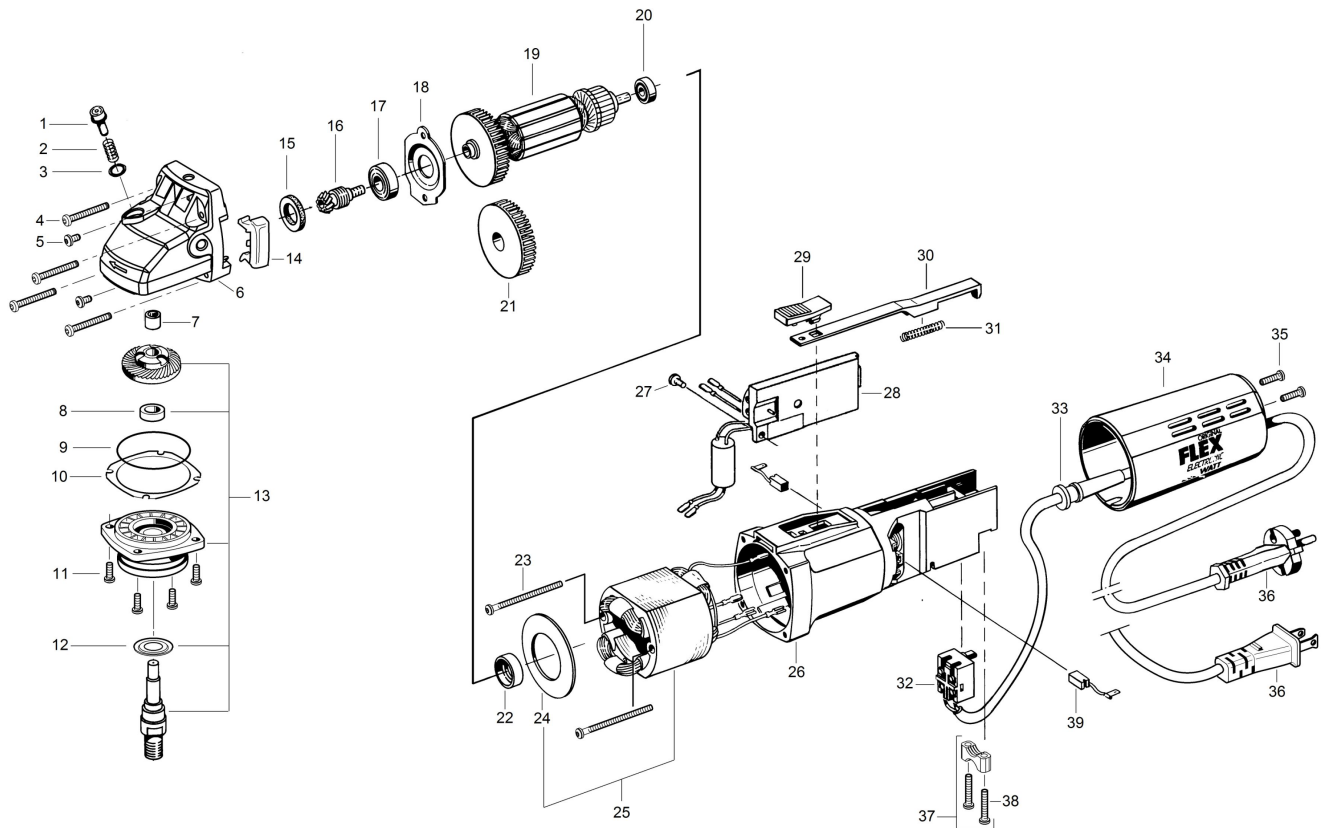

2 Motor

2 Motor

Item no.	Article no.	Description	Quantity
1	041108	Locking button cpl. Flex Junio07	1
2	019458	Pressure spring 9x14,5x0,6	1
3	019459	O-Ring 12,42x1,78	1
4	018019	screw KT Flex Junio03	1
5	018048	Screw KT Flex Junio 03	1
6	041109	Gear block housing Flex Junio07	1
7	019453	Needle sleeve Flex Junio03 SEE 15171	1
8	041141	Distance ring Flex Junio07	4
9	019454	O-Ring 48x1,2	1
10	018757	Spacer 0,2L Flex Junio03	1
11	037047	Counter sunk screw M4x30 DIN 7991 Torx	1
12	019455	Sealing ring Flex Junio03	1
13	041144	Gear shaft inst. Flex Junio06	1
14	019464	Air guide	1
15	019462	Sealing bushing Flex Junio03	1
16	041145	Pinion Flex Junio07	1
17	041147	Ball bearing Flex Junio 07	1
18	019463	Bearing cover Flex Junio03	1
19	041096	Armature 230V Flex Junio06	1
20	041146	Ball bearing 607-2RS Flex Junio 07	1
21	019465	Wing Flex Junio03	1
22	019266	Bearing ring Combi Stripper /Junio 03	1
23	018049	Screw Flex Junio 03	1
24	019468	Air circulation Flex Junio03	1
25	041099	Magnetic field 230V Flex Junio06	1
26	018634	Motor housing Flex Junio03	1
27	018039	Screw KT4x12 Motor Duro 2.0	1
28	041149	Elektronic 230V Flex Junio06	1
29	015182	Shift lever Junio03,Kombi	2
30	015181	Shifter rod Junio03,Kombi	1
31	019473	Pressure spring 6,2x28x0,5	1
32	019474	Switch Junio 3 Flex SEE 15177	2
33	015179	Cable casing Kombi (in motorhousing)}	2
34	018644	Cover Wolff Junio-Stripper	1