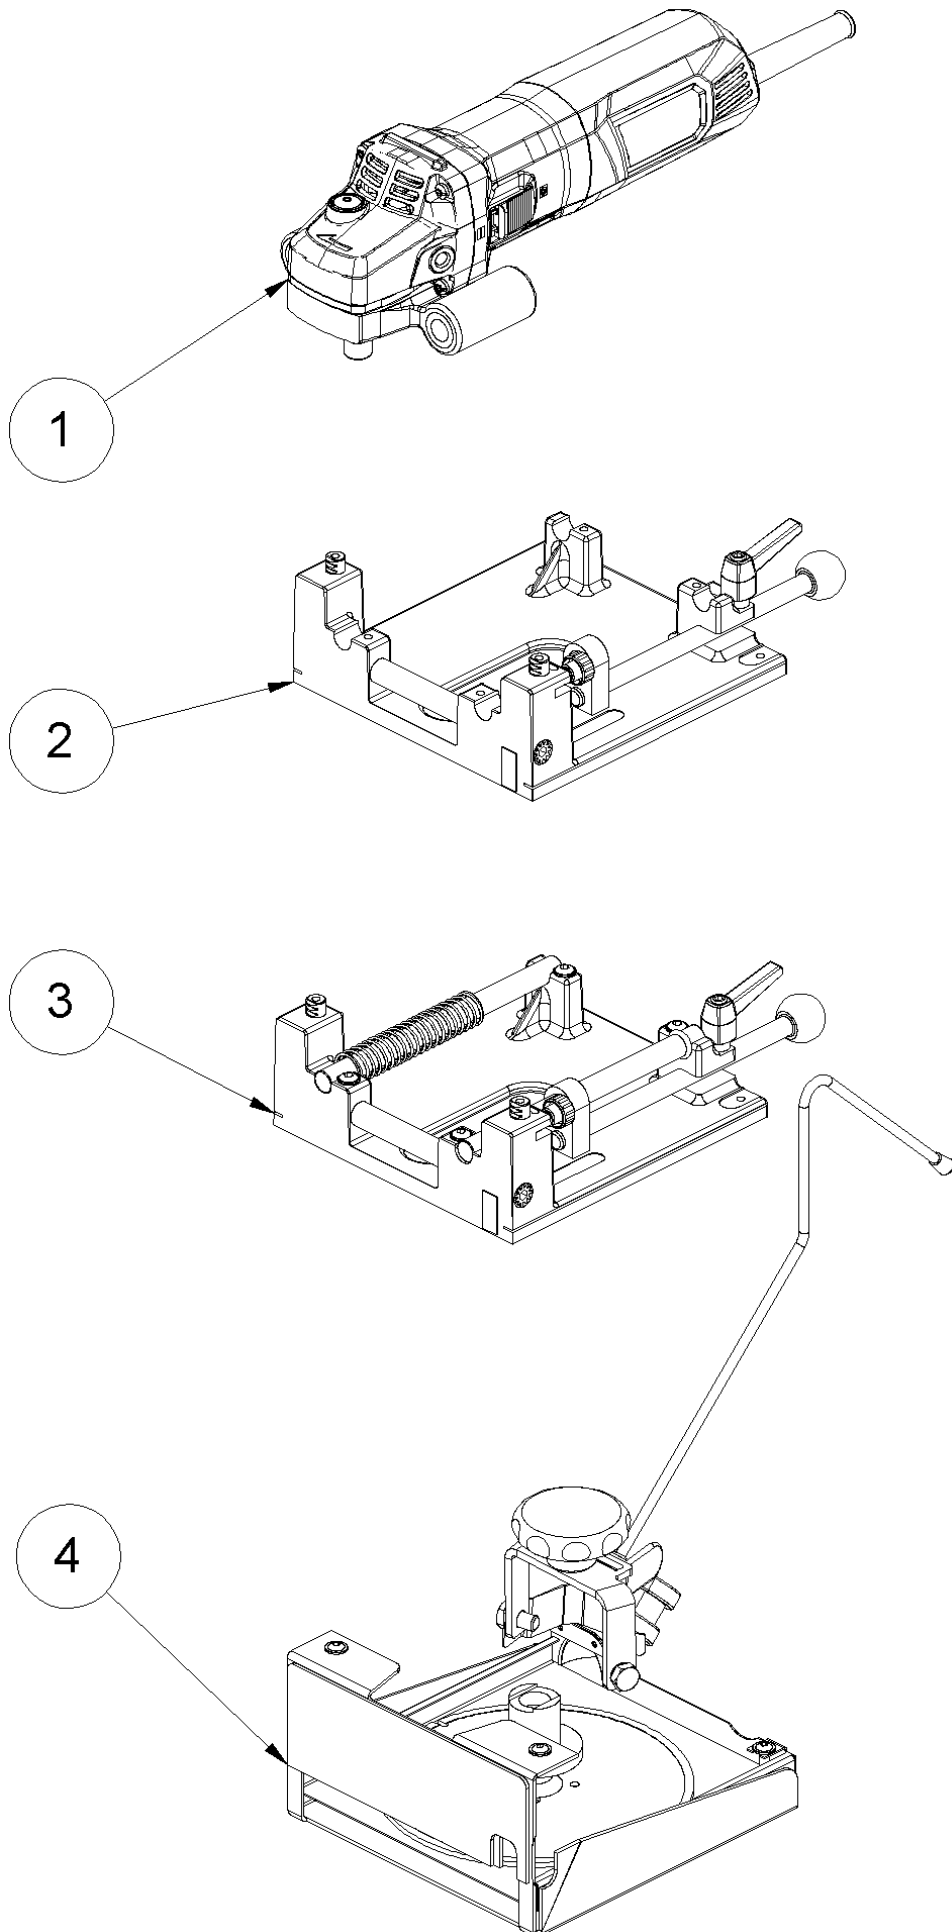

4 Doortrimmer (00858-03/2021 - heute)

---

4 Doortrimmer (00858-03/2021 - heute)

Item no.	Article no.	Description
1	05_01_016927	Machine
2	01_02_010287	Base support
3	05_03_016927	Guide shaft
4	05_04_016927	Metal sheets
5	01_03_016927	Circuit Diagram
6	01_04_016927	Tool kit
7	01_05_016927	Accessory