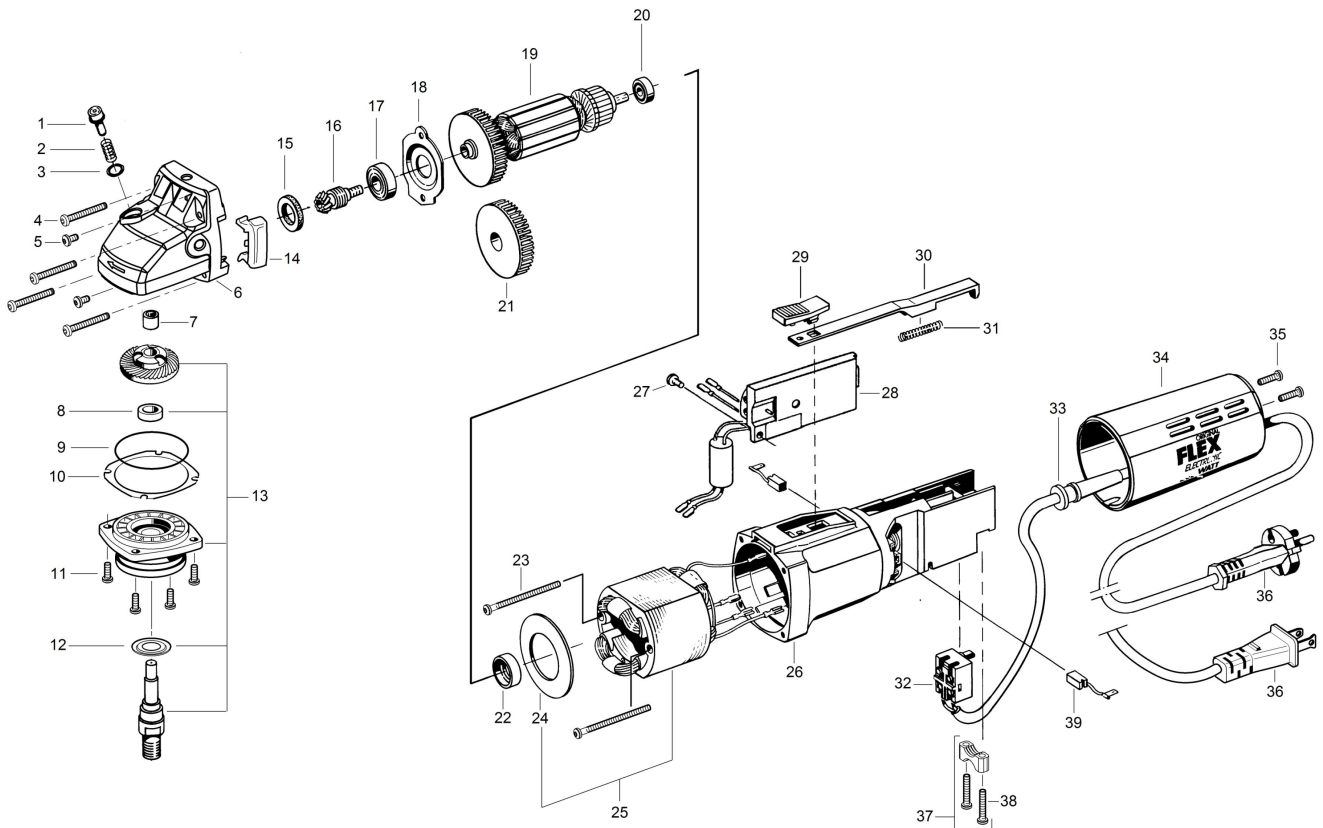

2 Motor

2 Motor

Item no.	Article no.	Description	Quantity
1	041108	Locking button cpl. Flex Junio07	1
2	019458	Pressure spring 9x14,5x0,6	1
3	019459	O-Ring 12,42x1,78	1
4	018019	screw KT Flex Junio03	1
5	018048	Screw KT Flex Junio 03	1
6	041109	Gear block housing Flex Junio07	1
7	019453	Needle sleeve Flex Junio03 SEE 15171	1
8	041141	Distance ring Flex Junio07	4
9	019454	O-Ring 48x1,2	1
10	018757	Spacer 0,2L Flex Junio03	1
11	037047	Counter sunk screw M4x30 DIN 7991 Torx	1
12	019455	Sealing ring Flex Junio03	1
13	052631	Gear shaft Piranha from 2009	1
14	019464	Air guide	1
15	019462	Sealing bushing Flex Junio03	1
16	021370	Ritzel f. Flex 1106 T SEE 82109	1
17	041147	Ball bearing Flex Junio 07	1
18	019463	Bearing cover Flex Junio03	1
19	041096	Armature 230V Flex Junio06	1
20	041146	Ball bearing 607-2RS Flex Junio 07	1
21	019465	Wing Flex Junio03	1
22	019266	Bearing ring Combi Stripper /Junio 03	1
23	018049	Screw Flex Junio 03	1
24	019468	Air circulation Flex Junio03	1
25	041099	Magnetic field 230V Flex Junio06	1
26	018634	Motor housing Flex Junio03	1
27	018039	Screw KT4x12 Motor Duro 2.0	1
28	041149	Elektronic 230V Flex Junio06	2
29	015182	Shift lever Junio03,Kombi	1
30	015181	Shifter rod Junio03,Kombi	1
31	019473	Pressure spring 6,2x28x0,5	2
32	019474	Switch Junio 3 Flex SEE 15177	2
33	015179	Cable casing Kombi (in motorhousing)}	1
34	018644	Cover Wolff Junio-Stripper	1