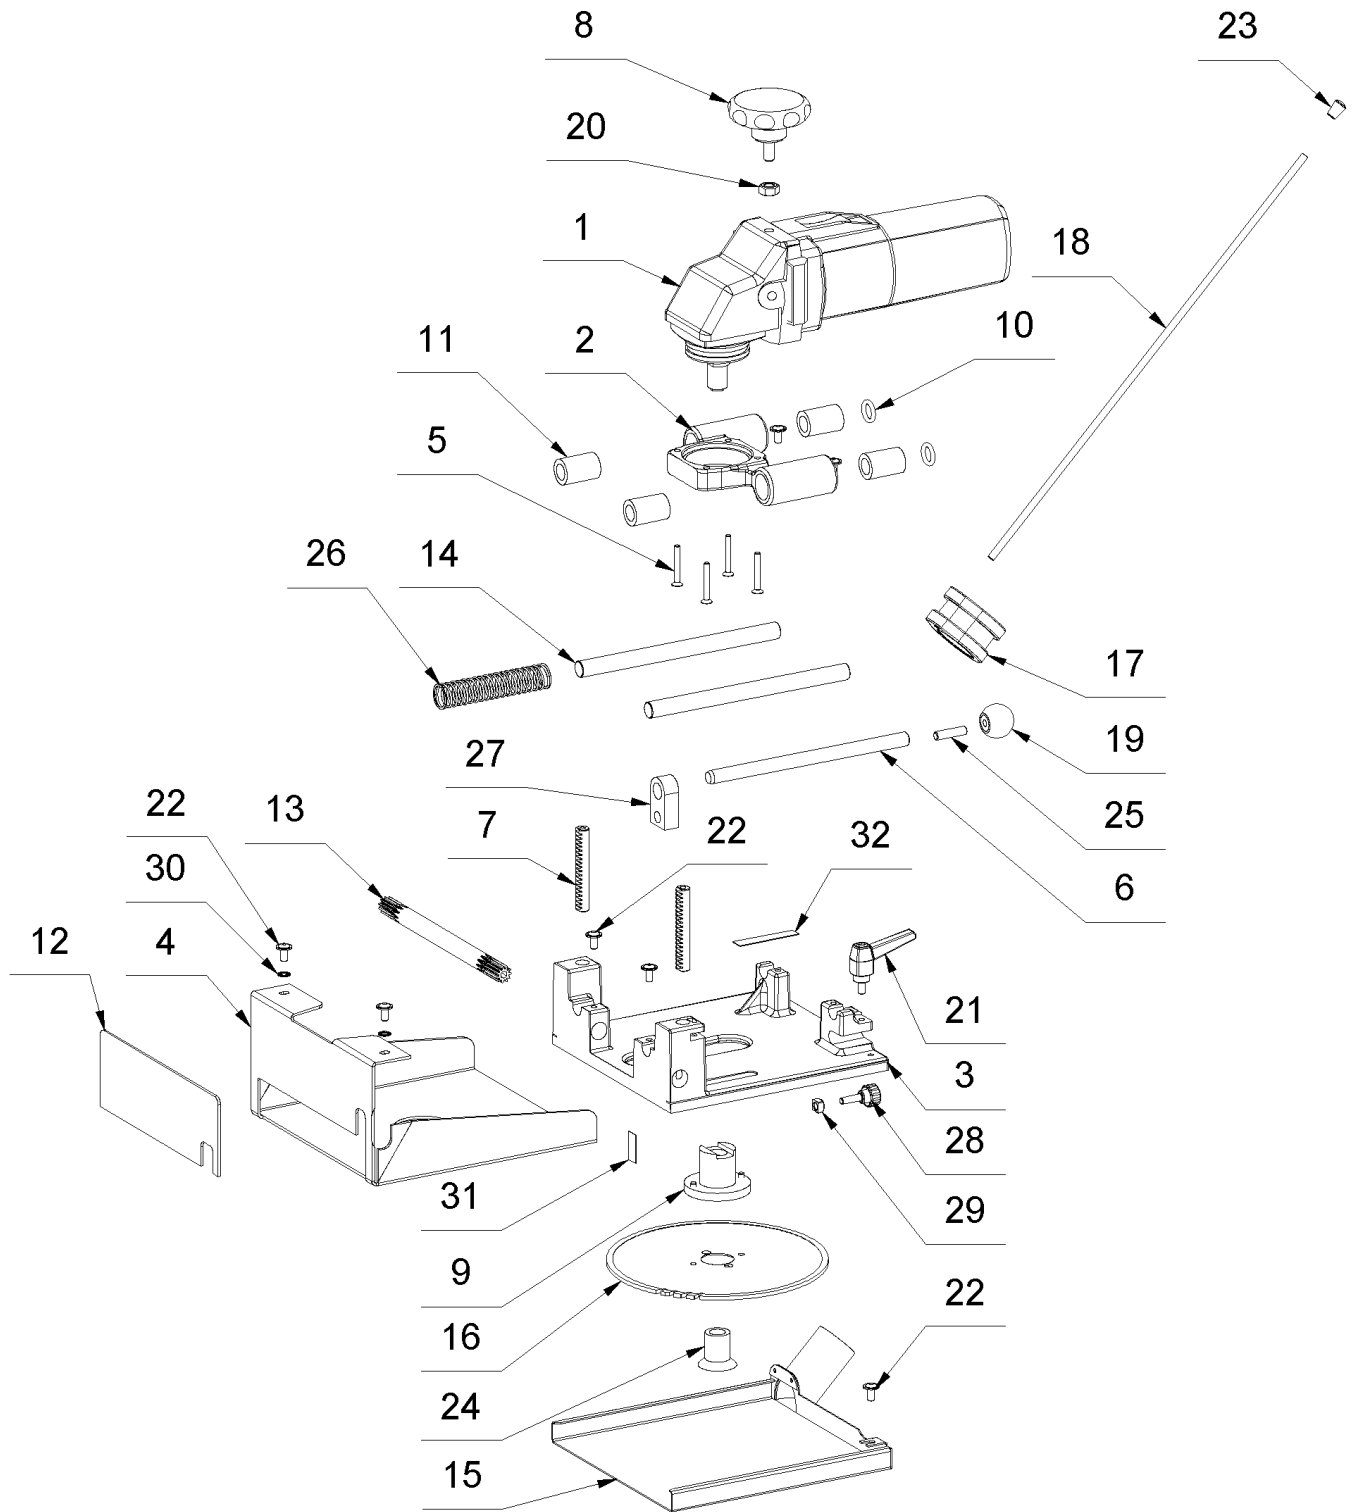

1 Machine

1 Machine

Item no.	Article no.	Description	Quantity
1	040994	Motor 230V see 165910	1
2	017905	Motor bearing Flex	1
3	017850	Base support Piranha	1
4	017841	SG-Angle sheet metal	1
5	037047	Counter sunk screw M4x30 DIN 7991 Torx	4
6	017919	Shaft Piranha	1
7	017948	Gear rack Piranha	2
8	017609	Star grip bolt M8x18	1
9	018003	Tool flange Flex cpl.SEE 17916	1
10	017761	O-Ring 11x3	1
11	017793	Bushing	3
12	017688	Felt sheet Piranha	1
13	018001	Tooth-wave Piranha	1
14	017591	Guide shaft Piranha	2
15	017878	Cover plate Piranha	1
16	017227	HM saw blade for PIRANHA	1
17	017626	Chip bag flange Fräsmaster	1
18	065741	Shackle short	1
19	017543	Ball Handle 25mm M6 black	1
20	014810	Hexagon nut M 8 DIN 934 I6I/I8I	1
21	017640	Clamping lever M5x10	1
22	017681	Lens head screw M 5x10	5
23	017438	End cap	1
24	017945	Tension Flange M14	1
25	017526	Headless pin M6x25 DIN 913	1
26	017654	Pressure spring D-206D-04 Ø17,4x122xØ1,4	1
27	017966	Bit stop Piranha	1
28	017670	Knurled bolt M 5x16	1
29	017711	Square nut M 5 DIN 557	1
30	014858	Schnorr washer M5	2
31	034121	Label SCALA 1 Piranha	1
32	034122	Label SCALA 2 Piranha	1