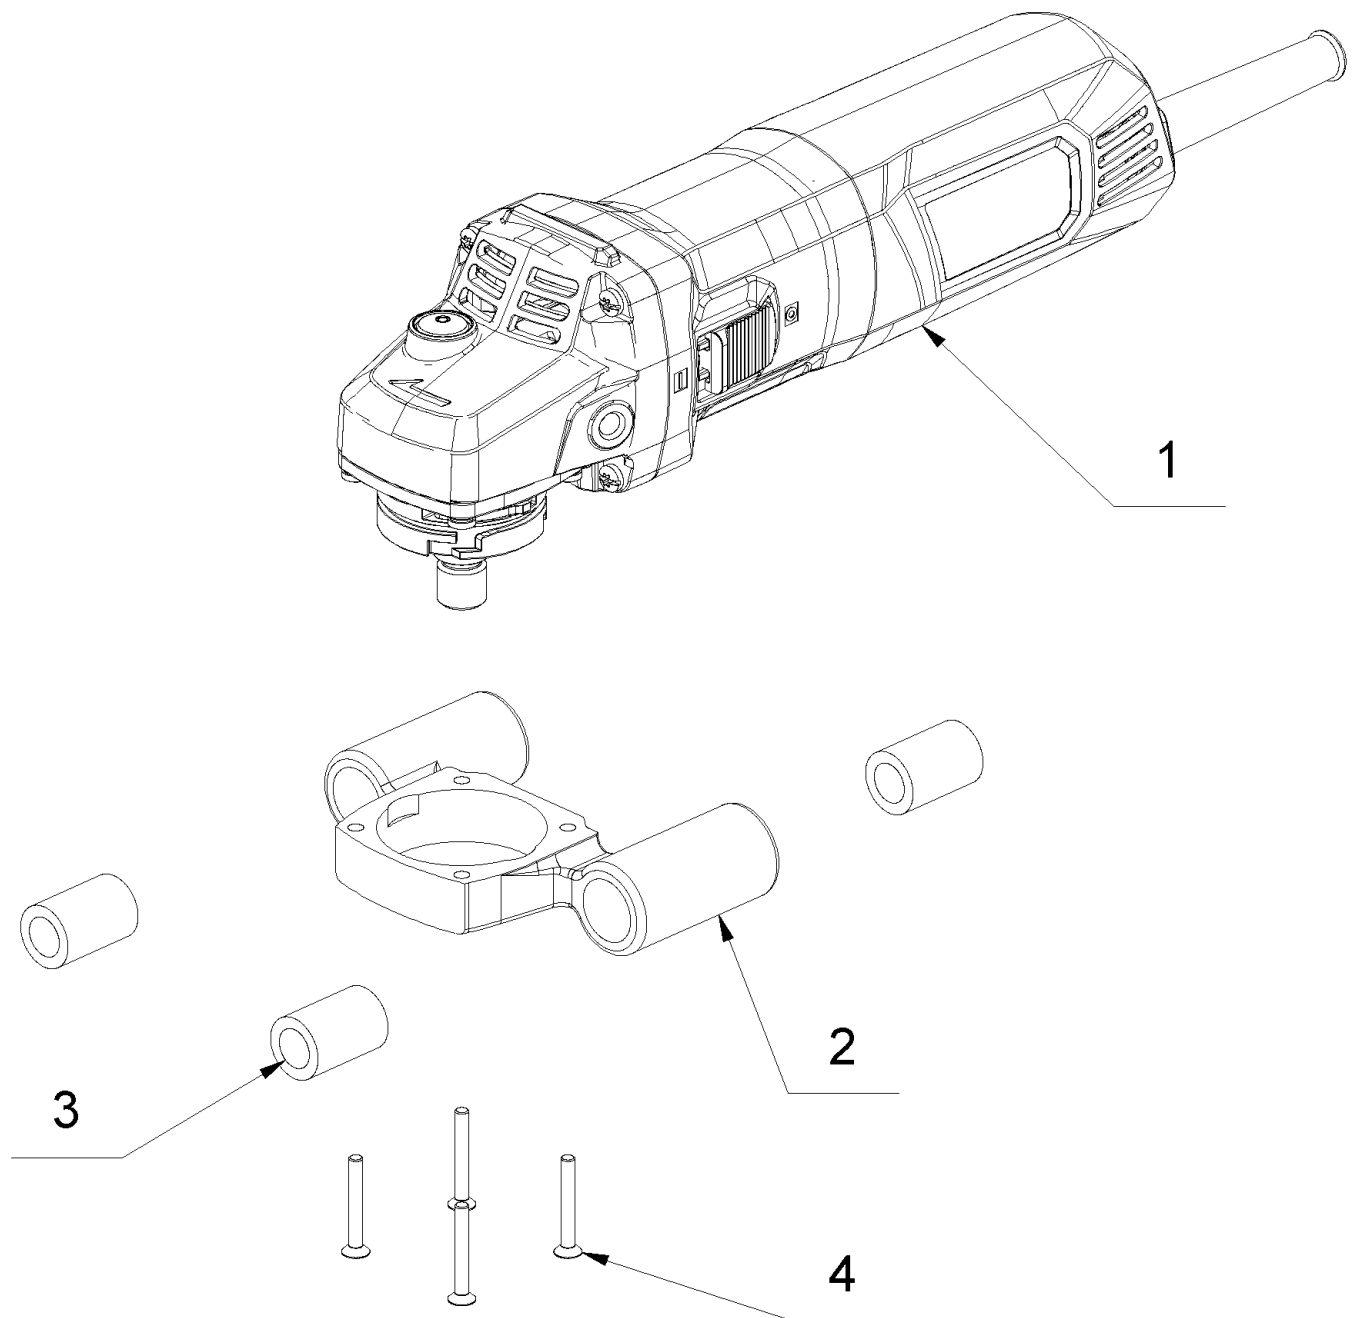

1 Machine

1 Machine

Item no.	Article no.	Description	Quantity
1	162797	Motor green L125 230V/50-60Hz/1200W	1
2	010300	Motorlager L125 18.0-EC Akku Piranha	1
3	017793	Bushing	3
4	037047	Counter sunk screw M4x30 DIN 7991 Torx	4