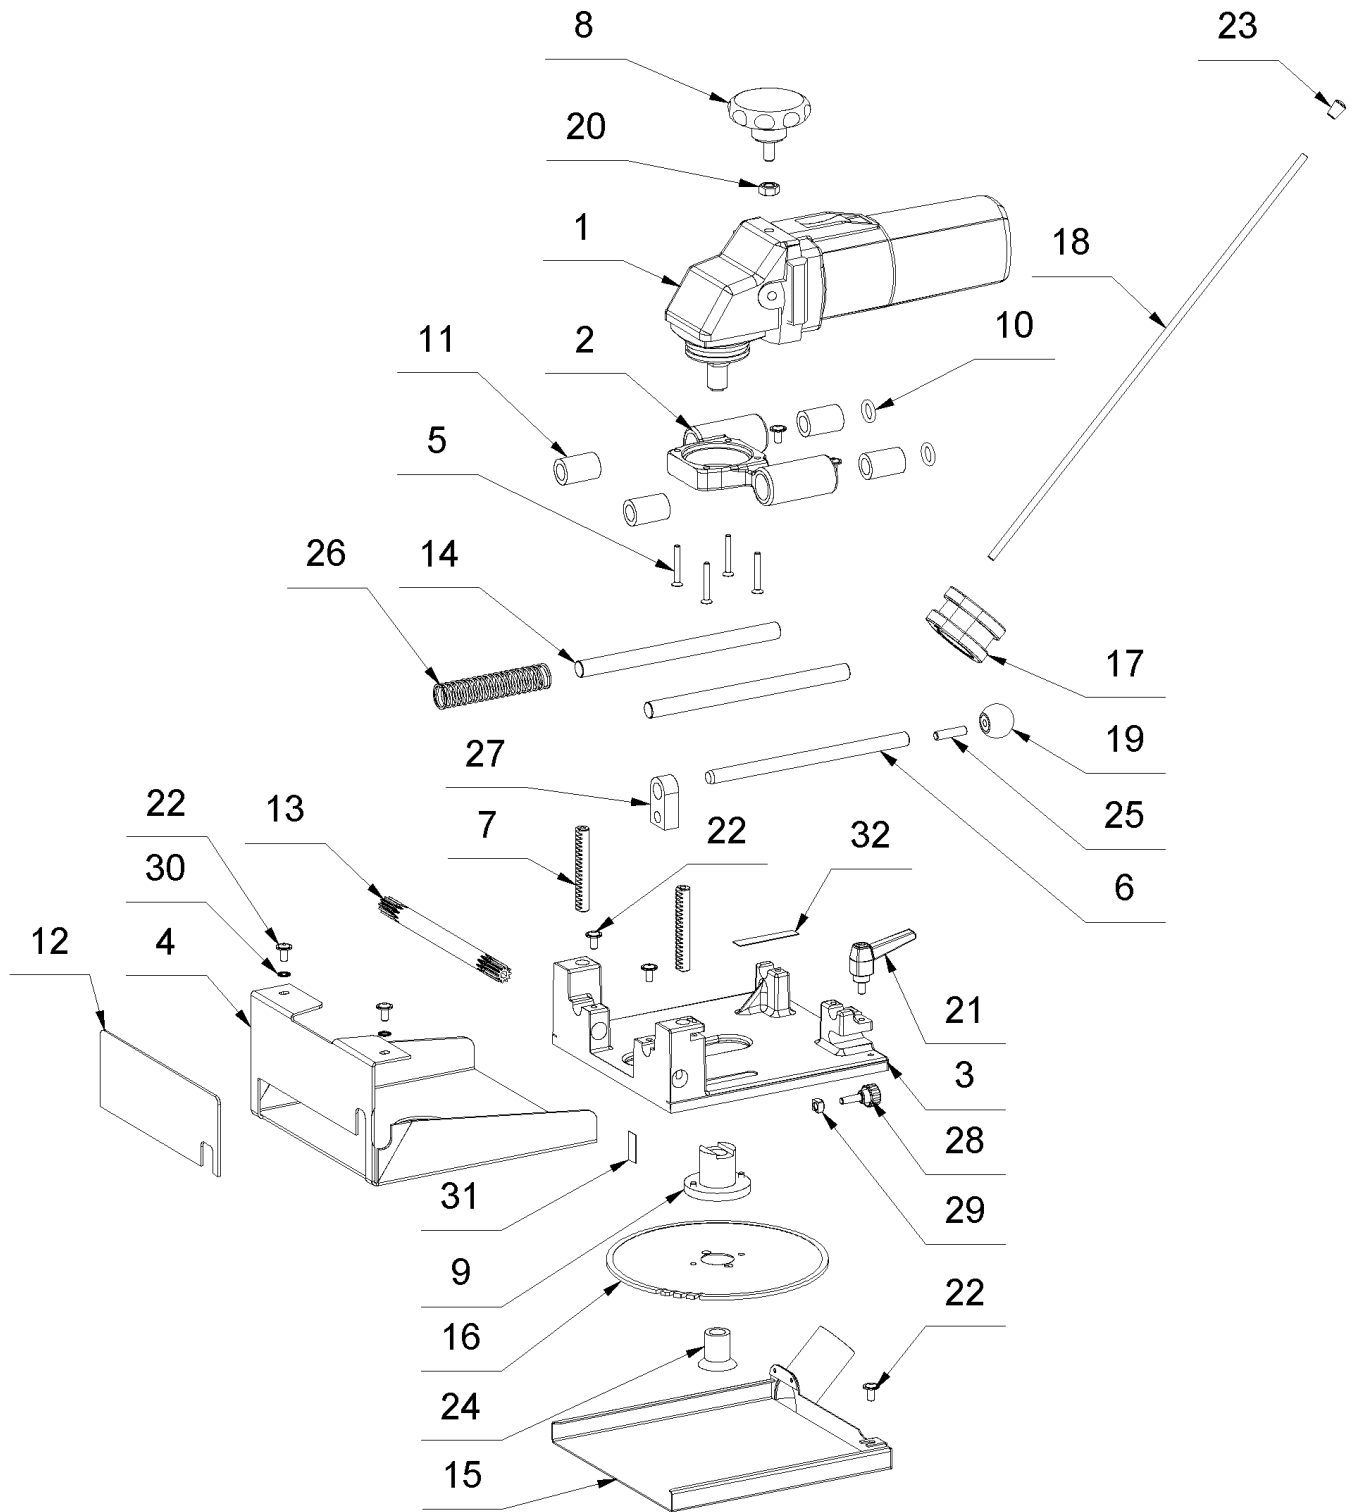

spare parts list Piranha 230V EU

Table of contents

1 Doortrimmer (0001/2003-0217/2006)	3
1 Machine	4
2 Motor	6
3 Circuit Diagram	9
4 Tool kit	11
5 Accessory	12
2 Doortrimmer (0218/2006-0406/2009)	13
1 Machine	14
2 Motor	16
3 Circuit Diagram	19
4 Tool kit	21
5 Accessory	22
3 Doortrimmer (0407/2009 - 00857-03/2021)	23
1 Machine	24
2 Motor	26
3 Circuit Diagram	29
4 Tool kit	31
5 Accessory	32
4 Doortrimmer (00858-03/2021 - heute)	33
1 Machine	35
1 Motor green L125 230V/50-60Hz/1200W	37
2 Base support	40
3 Guide shaft	42
4 Metal sheets	44
5 Circuit Diagram	46
6 Tool kit	48
7 Accessory	49

1 Doortrimmer (0001/2003-0217/2006)

Item no.	Article no.	Description
1	02_01_016927	Machine
2	02_02_016927	Motor
3	01_03_016927	Circuit Diagram
4	01_04_016927	Tool kit
5	01_05_016927	Accessory

1 Machine

1 Machine

Item no.	Article no.	Description	Quantity
1	019532	Motor 230V see 165910	1
2	017905	Motor bearing Flex	1
3	017850	Base support Piranha	1
4	017841	SG-Angle sheet metal	1
5	037047	Counter sunk screw M4x30 DIN 7991 Torx	4
6	017919	Shaft Piranha	1
7	017948	Gear rack Piranha	2
8	017609	Star grip bolt M8x18	1
9	018003	Tool flange Flex cpl.SEE 17916	1
10	017761	O-Ring 11x3	2
11	017793	Bushing	4
12	017688	Felt sheet Piranha	1
13	018001	Tooth-wave Piranha	1
14	017591	Guide shaft Piranha	2
15	017878	Cover plate Piranha	1
16	017227	HM saw blade for PIRANHA	1
17	017626	Chip bag flange Fräsmaster	1
18	065741	Shackle short	1
19	017543	Ball Handle 25mm M6 black	1
20	014810	Hexagon nut M 8 DIN 934 I6I/I8I	1
21	017640	Clamping lever M5x10	1
22	017681	Lens head screw M 5x10	5
23	017438	End cap	1
24	017945	Tension Flange M14	1
25	017526	Headless pin M6x25 DIN 913	1
26	017654	Pressure spring D-206D-04 Ø17,4x122xØ1,4	1
27	017966	Bit stop Piranha	1
28	017670	Knurled bolt M 5x16	1
29	017711	Square nut M 5 DIN 557	1
30	014858	Schnorr washer M5	2
31	034121	Label SCALA 1 Piranha	1
32	034122	Label SCALA 2 Piranha	1