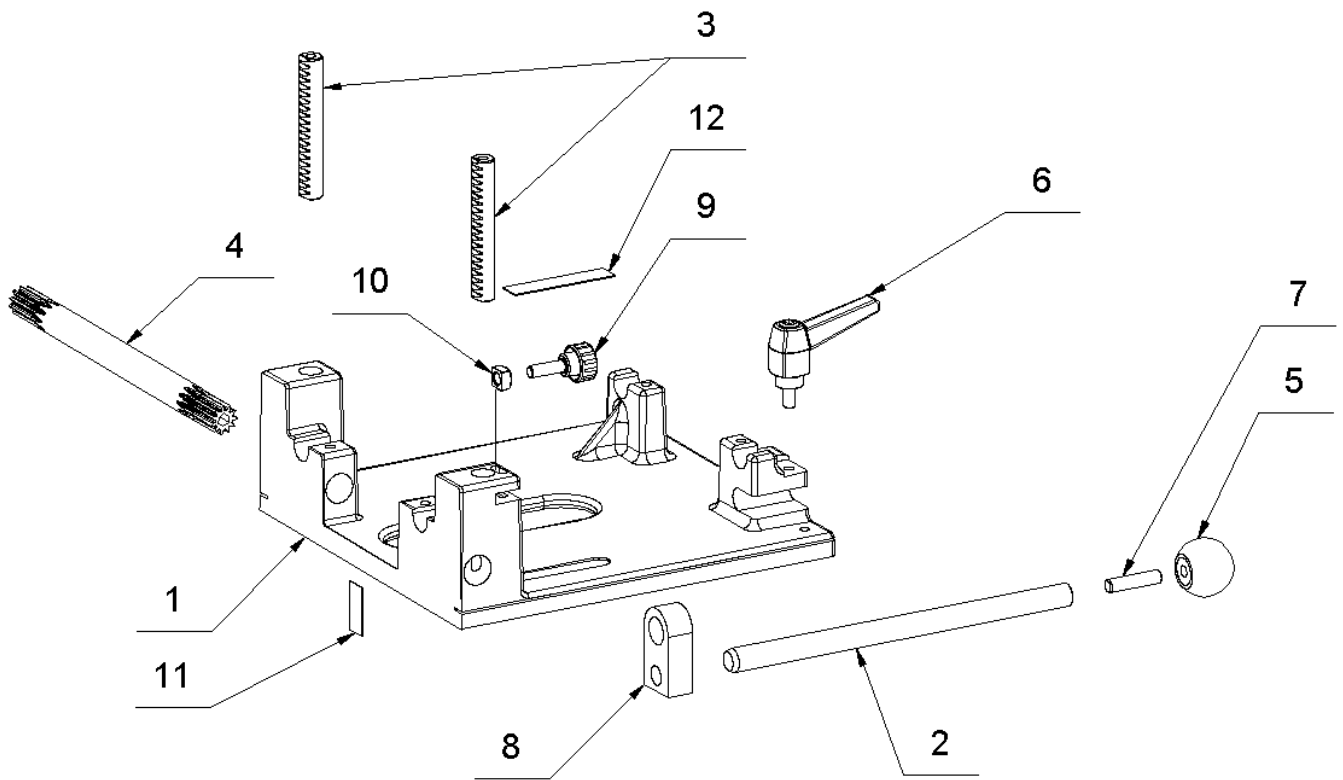

2 Base support

2 Base support

Item no.	Article no.	Description	Quantity
1	017850	Base support Piranha	1
2	017919	Shaft Piranha	1
3	017948	Gear rack Piranha	2
4	018001	Tooth-wave Piranha	1
5	017543	Ball Handle 25mm M6 black	1
6	017640	Clamping lever M5x10	1
7	017526	Headless pin M6x25 DIN 913	1
8	017966	Bit stop Piranha	1
9	017670	Knurled bolt M 5x16	1
10	017711	Square nut M 5 DIN 557	1
11	034121	Label SCALA 1 Piranha	1
12	034122	Label SCALA 2 Piranha	1