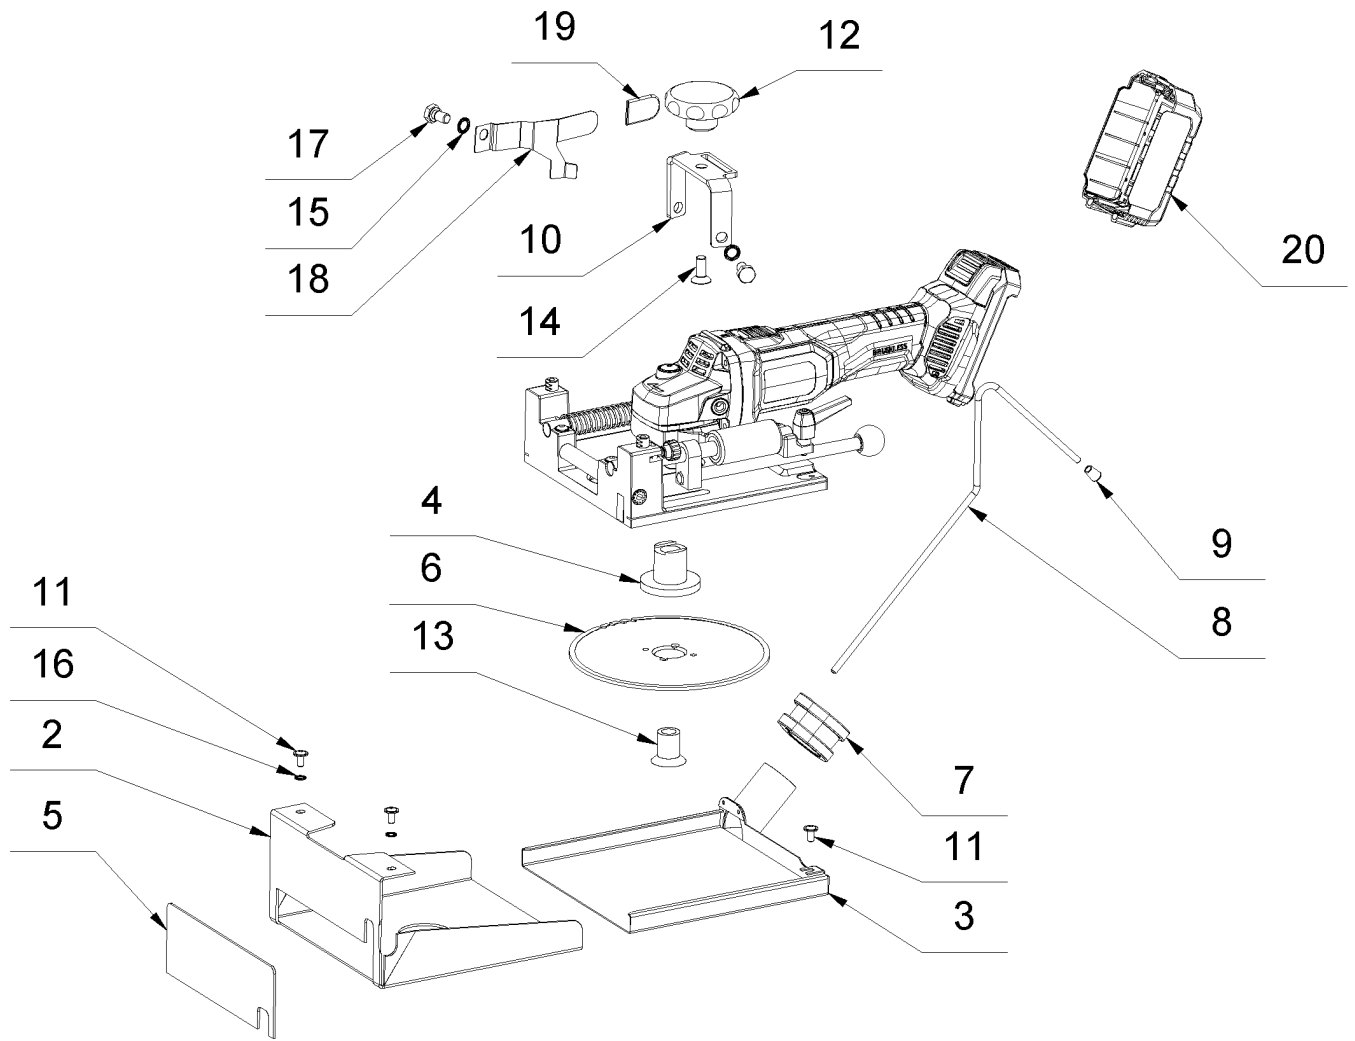

4 Plates

4 Plates

Item no.	Article no.	Description	Quantity
2	017841	SG-Angle sheet metal	1
3	017878	Cover plate Piranha	1
4	010297	Tool flange Accu Piranha L125-18.0V	1
5	017688	Felt sheet Piranha	1
6	017227	HM saw blade for PIRANHA	1
7	017626	Chip bag flange Fräsmaster	1
8	065741	Shackle short	1
9	017438	End cap	1
10	010298	Mounting bracket Akku Piranha L125-8.0V	1
11	017681	Lens head screw M 5x10	3
12	080981	Star handle M 8	1
13	017945	Tension Flange M14	1
14	014760	Countersunk screw M8x20 DIN 7991 10.9	1
15	014860	Schnorr Washer M8	2
16	014858	Schnorr washer M5	2
17	039300	Hexagonal screw M 8x 14 DIN 933	2
18	011851	Locking plate Akku Piranha	1
19	011853	PVC cap black latch Piranha	1
20	010930	Battery pack 18V/5Ah/Li 90Wh	1