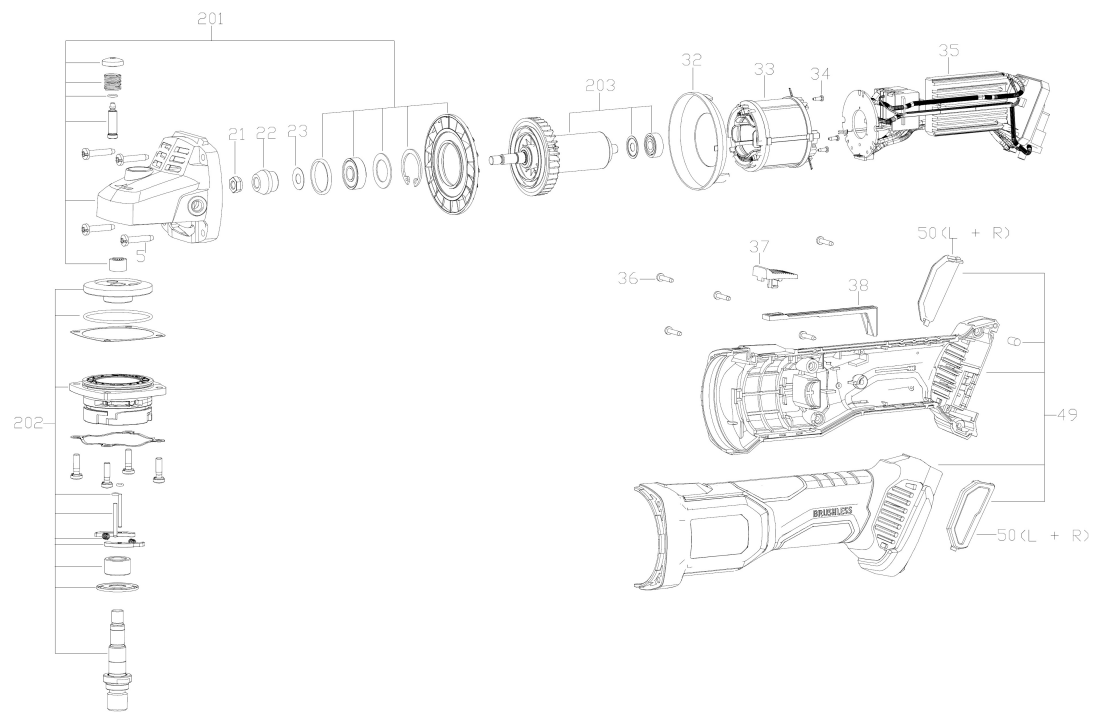

1 Battery angle grinder L125-18.0V

1 Battery angle grinder L125-18.0V

Item no.	Article no.	Description	Quantity
5	159273	Screw ST4 2x22 L125-18V	4
21	159275	Nut Housing M6 L125-18V	1
22	159276	Pinion Z14 housing L125-18V	1
23	159277	Dust washer 15,6x7x0,2 L125-18V	1
32	159279	Air deflector L125-18V	1
33	159281	Magnetic field L125-18V	1
34	159323	Screw 2,2x6,5 L125-18V	3
35	159324	Electronic module L125-18V	1
36	159326	Screw 2,9x16 L125-18V	5
37	159328	Switch button L125-18V	1
38	159331	Switch Actuator L125-18V	1
49		housing assy	1
50	159333	Dust cover LE/RI Set L125-18V	1
201	159272	Gearbox housing cpl. L125-18V	1
202	159274	Gear shaft cpl. L125-18V	1
203	159278	Anchor cpl. L125-18V	1