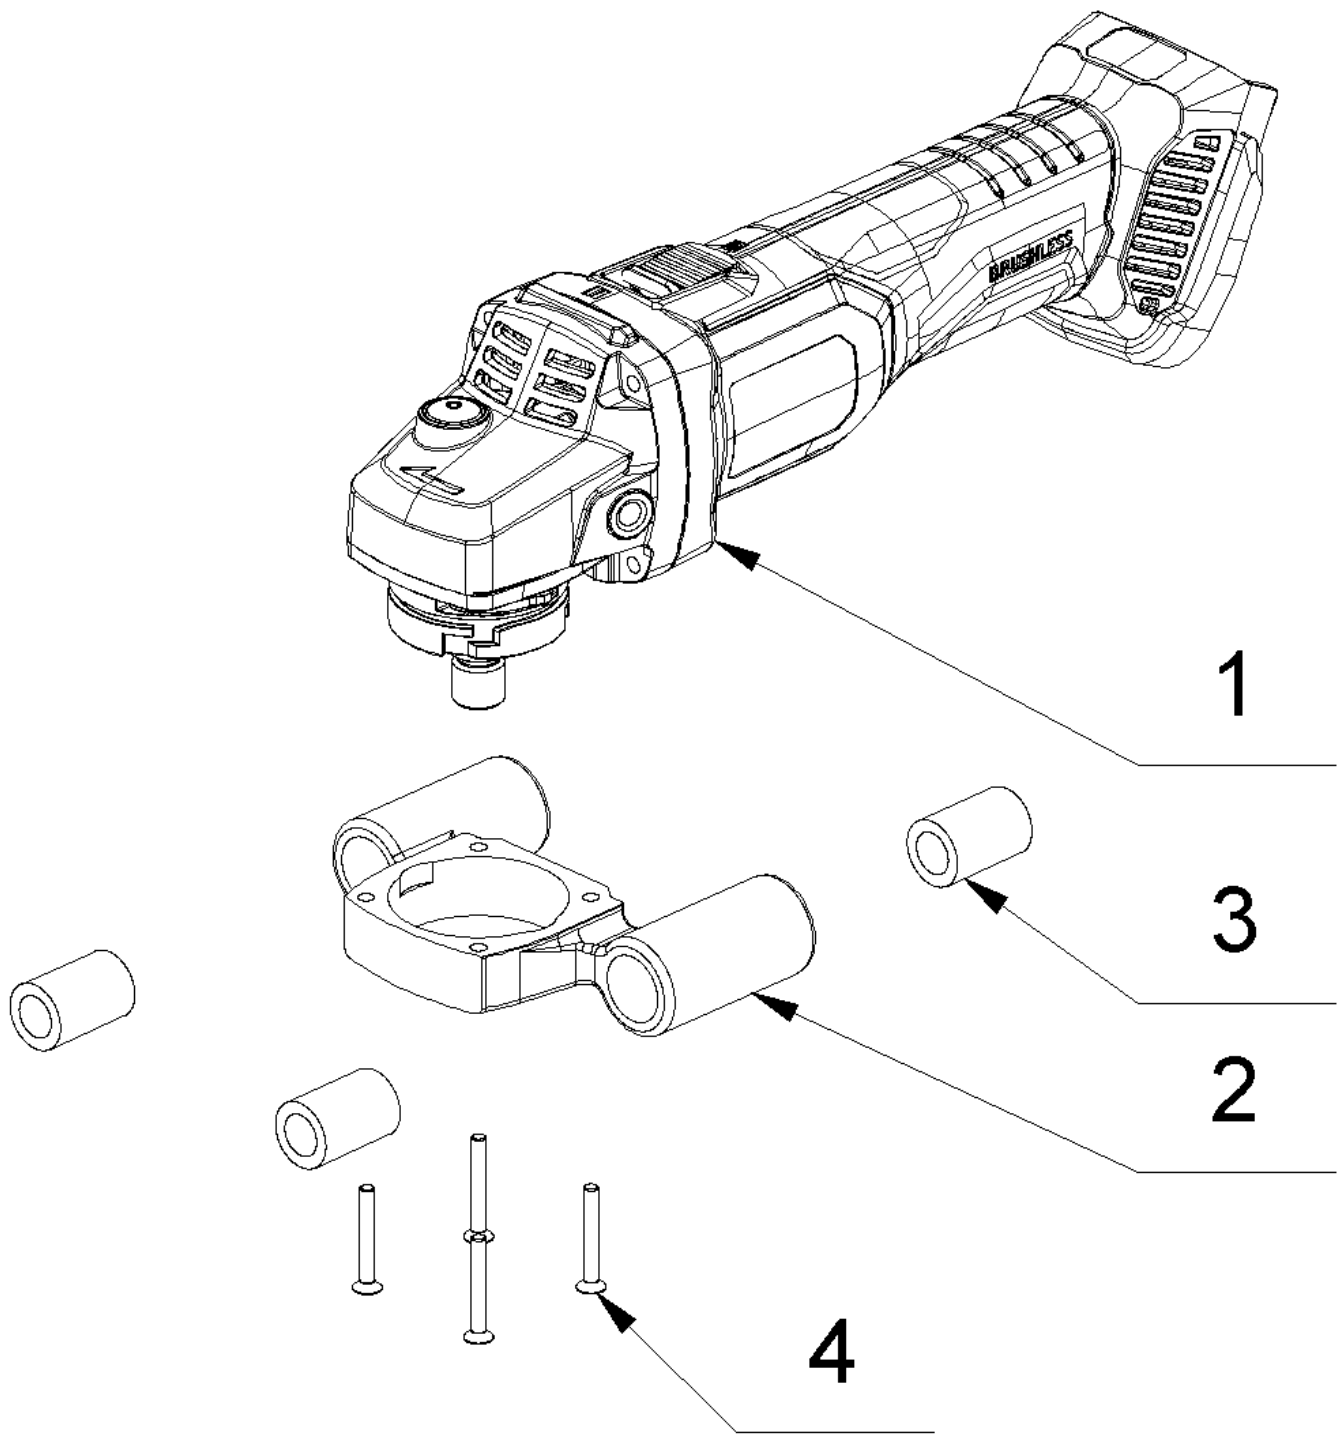

spare parts list Piranha18V EU

Table of contents

1 Doortrimmer Piranha 18V (0001/2020 - heute)	3
1 Engine mount	4
1 Battery angle grinder L125-18.0V	6
2 Basic body	8
3 Guide shaft	10
4 Plates	12
5 Tool kit	14
6 Accessory	15

1 Doortrimmer Piranha 18V (0001/2020 - heute)

Item no.	Article no.	Description
1	01_01_010287	Engine mount
2	01_02_010287	Basic body
3	01_03_010287	Guide shaft
4	01_04_010287	Plates
5	01_05_010287	Tool kit
6	01_06_010287	Accessory

1 Engine mount

1 Engine mount

Item no.	Article no.	Description	Quantity
1	089621	Battery angle grinder L125-18.0V	1
2	010300	Motorlager L125 18.0-EC Akku Piranha	1
3	017793	Bushing	3
4	037047	Counter sunk screw M4x30 DIN 7991 Torx	4

3 Guide shaft

3 Guide shaft

Item no.	Article no.	Description	Quantity
1	017591	Guide shaft Piranha	2
2	017654	Pressure spring D-206D-04 Ø17,4x122xØ1,4	1
3	017681	Lens head screw M 5x10	4
4	017761	O-Ring 11x3	1