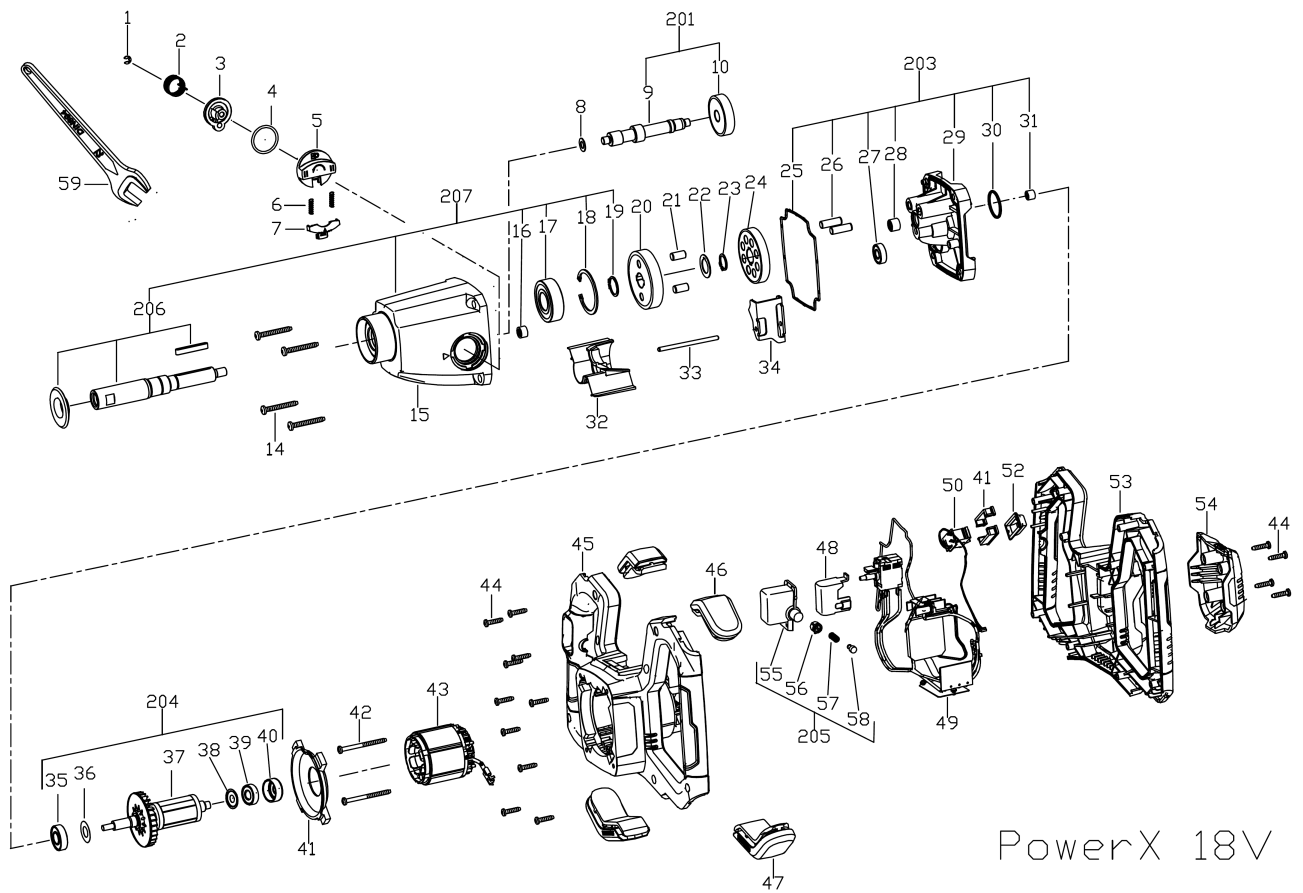

spare parts list PowerX 18V EU

Table of contents

1 Akku Stirring Unit PowerX (0001/2020 - heute)	3
2 Stirring Unit	4

1 Akku Stirring Unit PowerX (0001/2020 - heute)

Item no.	Article no.	Description
2	01_01_010415	Stirring Unit

2 Stirring Unit

2 Stirring Unit

Item no.	Article no.	Description	Quantity
1	084951	Circlip drive switch Power X1600	1
2	084959	Torsion spring Power X1600	1
3	084954	Switching Rotator Power X1600	1
4	084957	O-Ring Power X1600	1
5	084970	Shifter switch 2Step Power X1600	1
6	084972	Spring Power X1600	2
7	084973	Unlocking latch Power X1600	1
8	084858	Distance ring 1 Power X 1000/1600	1
9	163693	Gear shaft Flex MXE 18	1
10	163694	Gear wheel Flex MXE 18	1
11	163695	Dust cover MXE 18	1
12	163697	Drive shaft MXE 18	1
13	163698	Feather key MXE 18	1
14	084861	Bolt 4,8x40 Power X1000/1600	4
15	084974	Gear block housing Set Power X1600	1
16	084863	Needle roller bearings Power X1000/1600	1
17	084864	Ball bearing Power X1000/1600	1
18	084867	Circlip Power X1000/1600	1
19	084868	Circlip drive shaft 1 Power X1000/1600	1
20	084929	Spindle wheel Power X1600	1
21	084978	Matching pin 8x16 Power X1600	2
22	084977	Distance ring Power X1600	1
23	084871	Circlip drive shaft 2 Power X1000/1600	1
24	084870	Spindle wheel Power X1000/1600	1
25	084873	Sealing ring Power X1000/1600	1
26	163700	Pass pin 8x24 MXE 18	2
27	084874	Grooved ball bearings Power X1000/1600	1
28	163703	Needle bearing HK0910 MXE 18	1
29	163708	Between housing MXE 18	1
30	163710	Sealing ring Between housing MXE 18	1
31	163711	Needle bearing HK0608 MXE 18	1
32	084877	Grease compartment barrier Power X	1
33	084975	Guide rod Power X1600	1
34	084976	Gear shifter Power X1600	1