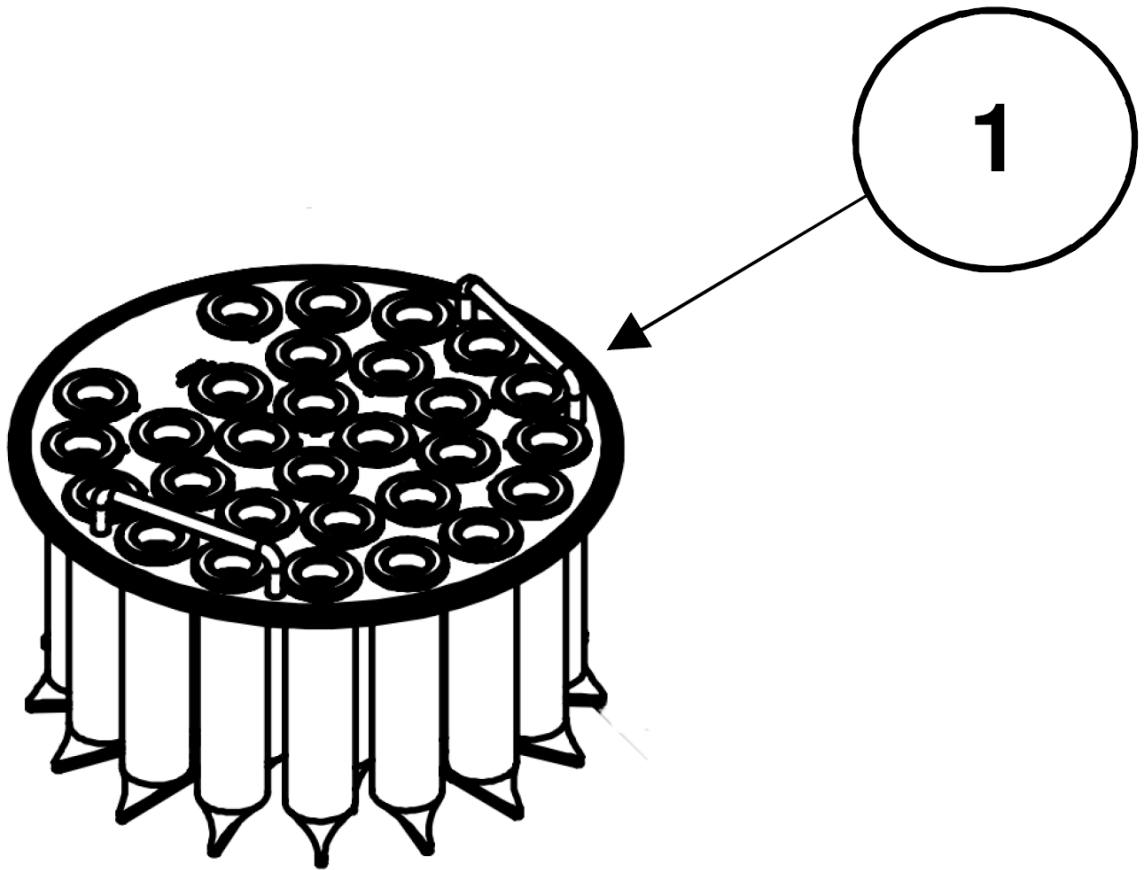

1 Motor Cover suction cup

1 Motor Cover suction cup

Item no.	Article no.	Description	Quantity
1		Screw	4
2	058956	Cover Top grey with handel bis 2017	1

2 Seal for switch housing

2 Seal for switch housing

Item no.	Description	Quantity
1	Seal for switch housing	1

5 Bottom seal Motor head Ronda 200

5 Bottom seal Motor head Ronda 200

Item no.	Article no.	Description	Quantity
1	087375	Bottom seal Motor head Ronda 200	1

6 Filter and motor

6 Filter and motor

Item no.	Article no.	Description	Quantity
1	080724	Adaptor ring with motor housing Ronda	1
2	087738	Plastic screw 4,2 x 24 mm Ronda	4
3	087739	Shock valve Ronda 200	1
4		Bolt for Filter Ronda 200	1
5	087382	Washer 24x6x1mm Ronda 200	1
6	087377	Lock nut M6 Ronda 200	1
7	058948	Micro-BIA-HEPA-Filter Ø275x88 Ronda 200	1
8	170653	Contact plate Ronda 200	1
9	087472	Adhesive plate Filter stiffener Ronda	1
10		Container gasket Ronda 200	1
11		no longer available	1

7 Filter

7 Filter

Item no.	Article no.	Description	Quantity
1	058947	Circular filter Ronda 200	1

8 Container

8 Container

Item no.	Article no.	Description	Quantity
1	058971	Collecting container grey until 2017	1
2		Handle yellow Ronda 200	2
3		Container clamp metal Ronda 200	4
4	059311	Chassis Ronda 200	1
5	058944	Castor Ø60mm with screw Ronda 200	5
6		Rivets 4.8x14,5mm Ronda 200	4
7		Lock nut M10 Ronda 200	5
8	087381	Sealing Ø25mm Ronda 200	4
9		Washer 6x24x2mm Ronda 200	4
10		Screw	12
11		Container socket	1
12		Seal container socket	1
13		Bolt M10x70mm Ronda 200	5
14		Washer Ø5x10mm Ronda 200	6