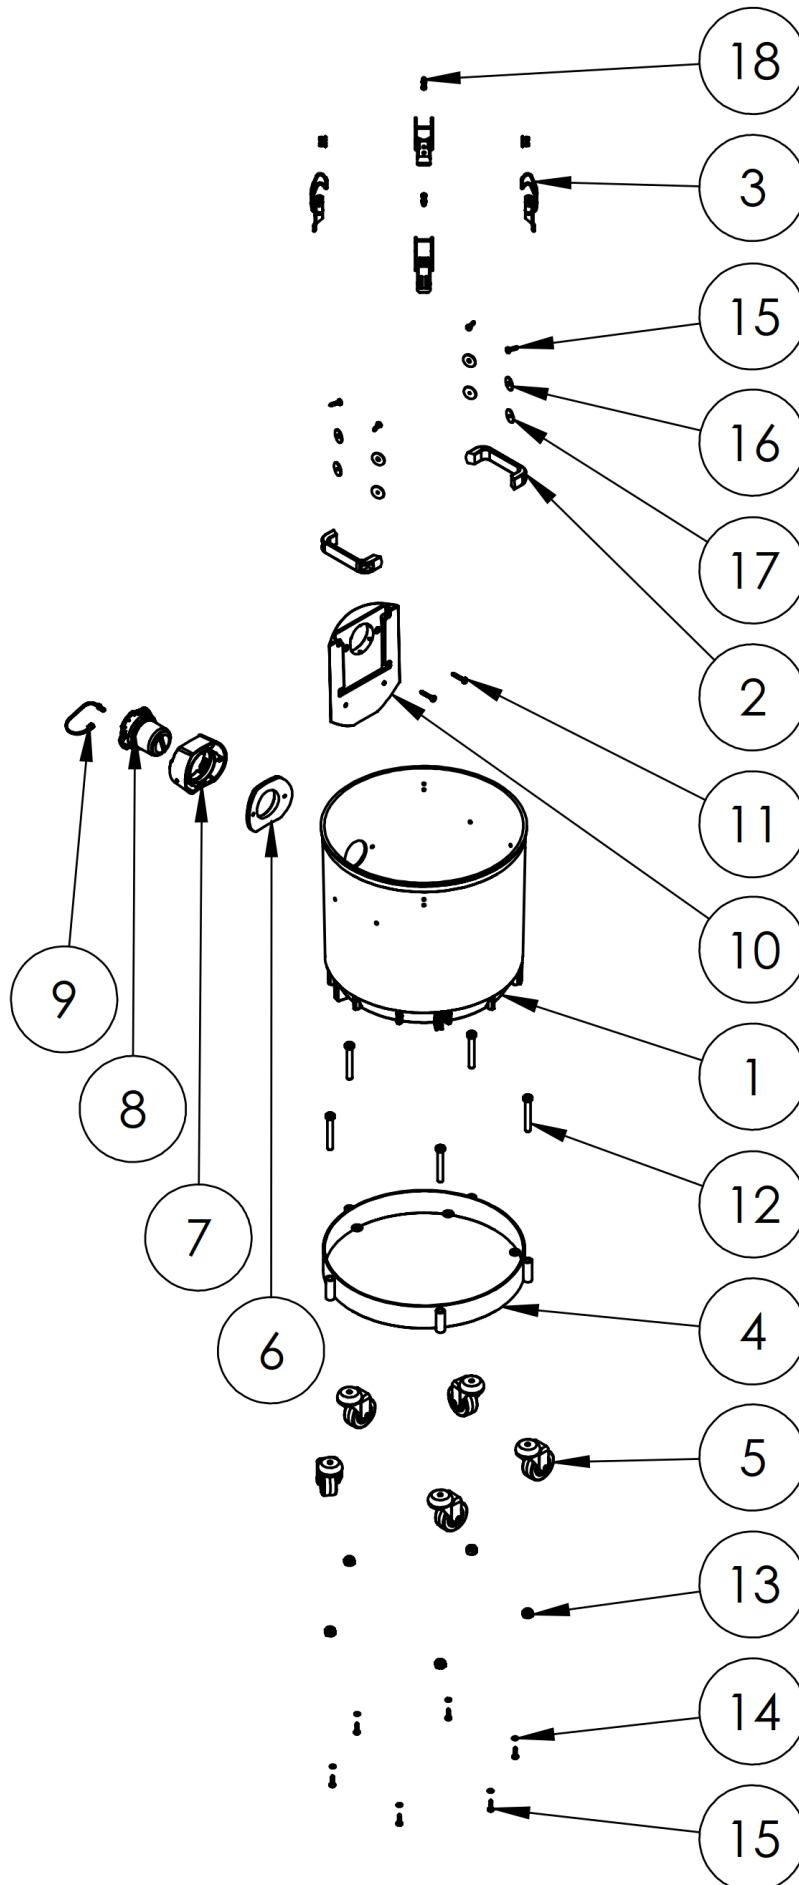

8 Container

8 Container

Item no.	Article no.	Description	Quantity
1	089370	Collecting container black as of 2018	1
2		Handle yellow Ronda 200	2
3		Container clamp metal Ronda 200	4
4	059311	Chassis Ronda 200	1
5	058944	Castor Ø60mm with screw Ronda 200	5
6	086270	Gasket suction hose SEE 86271	1
7	086271	Container Socket Ronda H200	1
8	086272	Plug for Container Socket Ronda H200	1
9	086273	Zip tie Container Socket Ronda H200	1
10		Bag holder Ronda 200	1
11		Screw 5x32mm Ronda 200	2
12		Bolt M10x70mm Ronda 200	5
13		Lock nut M10 Ronda 200	5
14		Washer Ø5x10mm Ronda 200	6
15	087461	Plastic screw 5x20mm Ronda 200	10
16		Washer 6x24x2mm Ronda 200	4
17	087381	Sealing Ø25mm Ronda 200	4
18		Rivets 4.8x14,5mm Ronda 200	4