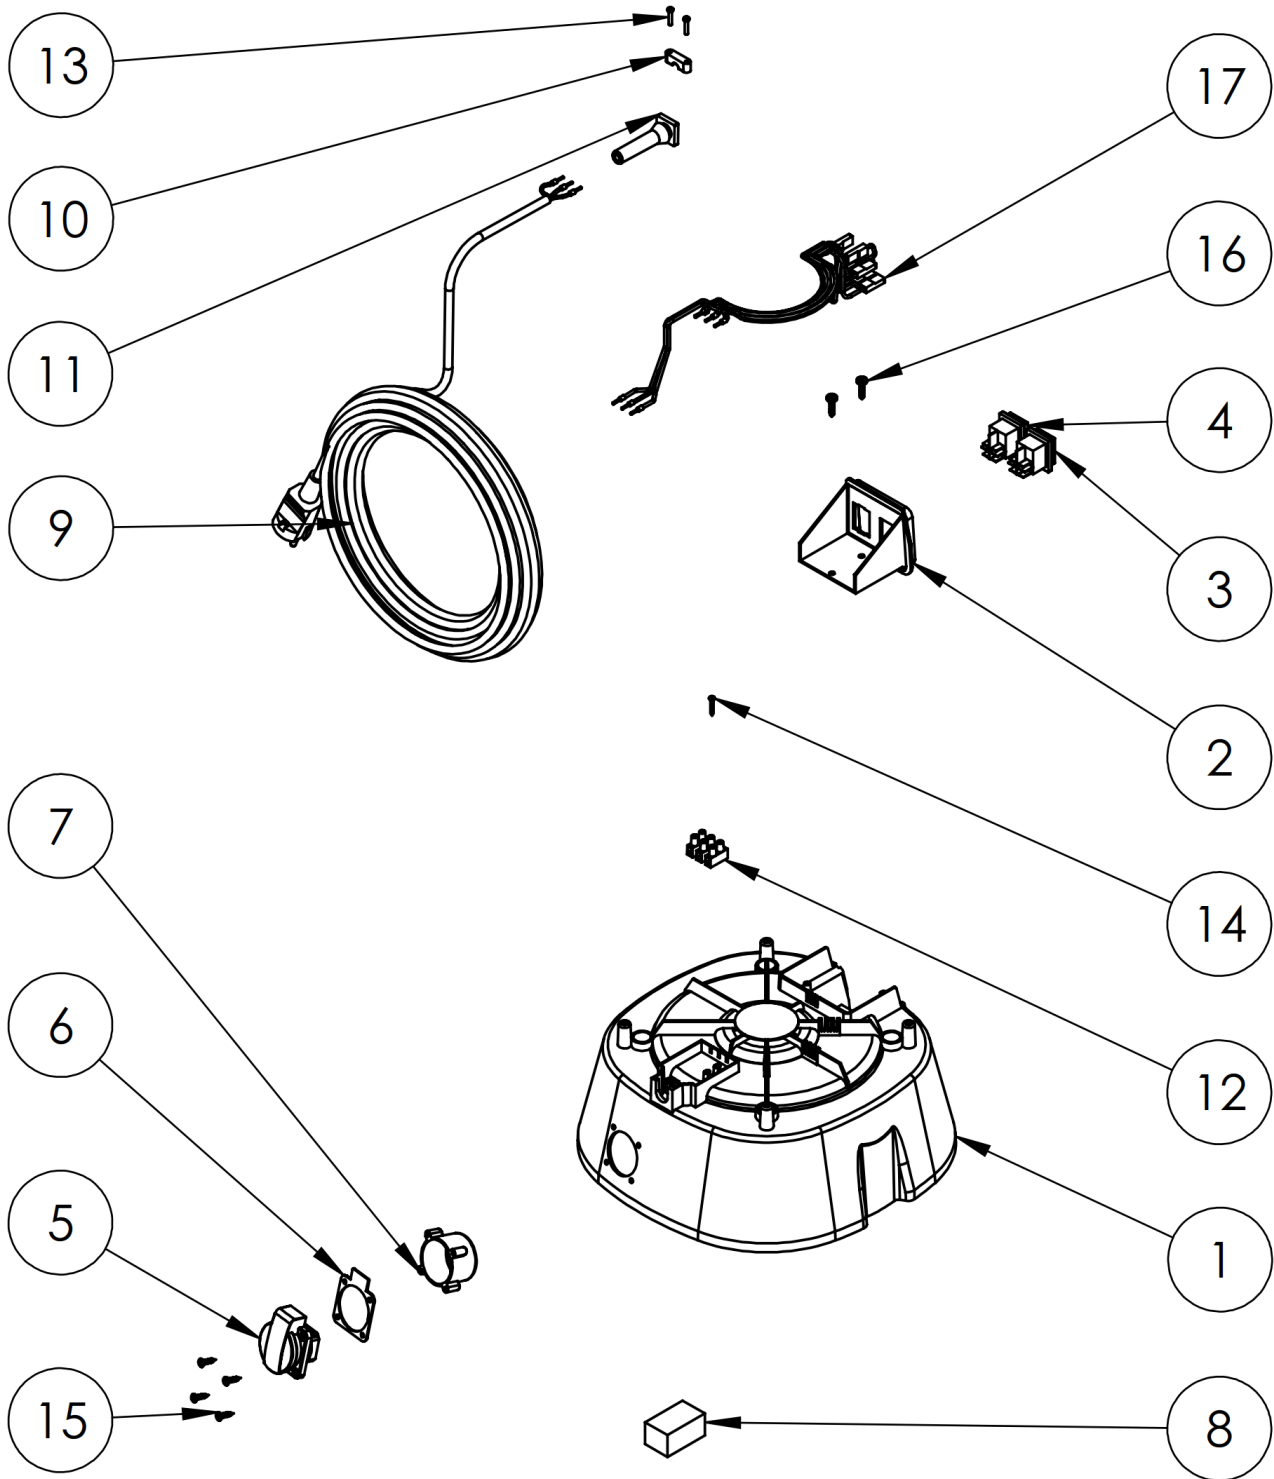

1 Ronda 200 230V EU (10/2012 bis 01/2018)

1 Ronda 200 230V EU (10/2012 bis 01/2018)

Item no.	Article no.	Description
1	01_01_082859	Motor Cover suction cup
2	01_02_082859	Seal for switch housing
3	01_03_082859	Motor head part suction cup
4	02_04_082859	Motor lower part suction cup
5	01_05_082859	Bottom seal Motor head Ronda 200
6	02_06_082859	Filter and motor
7	01_07_082859	Filter
8	02_08_082859	Container
9	01_09_082859	Circuit diagram
10	01_10_082859	Accessories

1 Motor Cover suction cup

1 Motor Cover suction cup

Item no.	Article no.	Description	Quantity
1		Screw	4
2	058956	Cover Top grey with handel bis 2017	1

2 Seal for switch housing

2 Seal for switch housing

Item no.	Description	Quantity
1	Seal for switch housing	1

3 Motor head part suction cup

3 Motor head part suction cup

Item no.	Article no.	Description	Quantity
1	086135	Top Cover yellow Ronda 200H	1
2		Switch Housing Ronda 200	1
3	087490	Switch red Ronda 200	1
4	087491	Switch for automatic Ronda 200	1
5		Socket Schuko 220V Ronda 200	1
5		Socket Schuko 220V CH Ronda 200	1
6		Sockets gasket 220V Ronda 200	1
7		Mounting fitting Ronda 200	1
8		Foam 30x50x25mm Ronda 200	1
9	088854	Connection cable Schuko 3x1,5 ² 8m Ronda	1
9		Cabel with plug 3x1,5m ² CH Ronda 200	1
10	088855	Cable strain relief Ronda 200	1
11	088857	Cable entry Ronda 200	1
12		Terminal clamp Rond 200	1
13	088858	Screw PHZ 3x16mm Ronda 200	2
14		Screw PHZ 2,9x19mm Ronda 200	1
15		Screw UHZ 4,2x19mm Ronda 200	4
16	087461	Plastic screw 5x20mm Ronda 200	2
17		Cabel Unit on Top Ronda 200	1