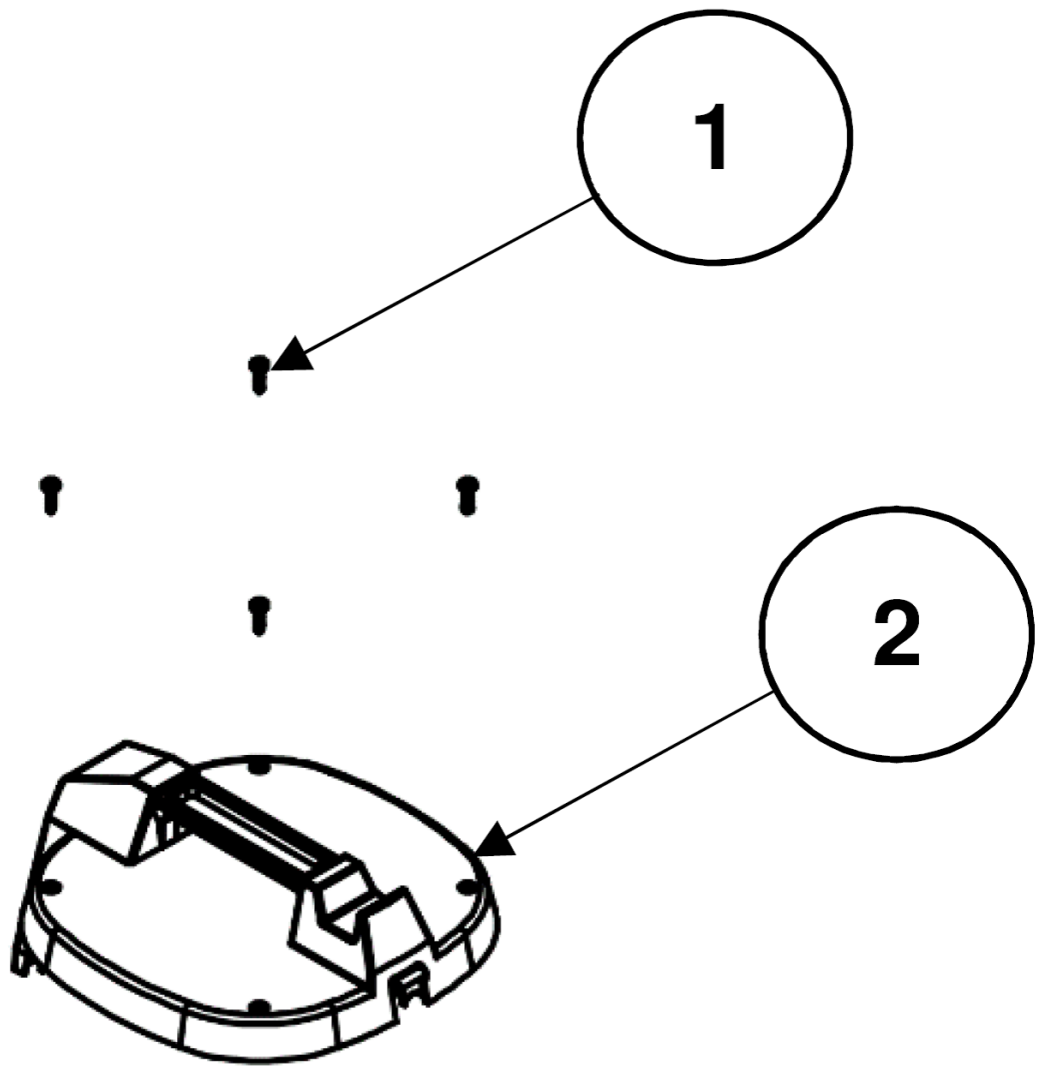

spare parts list Ronda 200 230V EU

Table of contents

1 Ronda 200 230V EU (10/2012 bis 01/2018)	3
1 Motor Cover suction cup	5
2 Seal for switch housing	7
3 Motor head part suction cup	9
4 Motor lower part suction cup	11
5 Bottom seal Motor head Ronda 200	13
6 Filter and motor	15
7 Filter	17
8 Container	19
9 Circuit diagram	21
10 Accessories	23
2 Ronda 200 230V EU	25
1 Motor cover suction cup	27
2 Seal for switch housing	29
3 Motor head part suction cup	31
4 Motor lower part suction cup	33
5 Bottom seal motor head Ronda 200	35
6 Filter and motor	37
7 Filter	39
8 Container	41
9 Accessories	43

1 Ronda 200 230V EU (10/2012 bis 01/2018)

1 Ronda 200 230V EU (10/2012 bis 01/2018)

Item no.	Article no.	Description
1	01_01_082859	Motor Cover suction cup
2	01_02_082859	Seal for switch housing
3	01_03_082859	Motor head part suction cup
4	02_04_082859	Motor lower part suction cup
5	01_05_082859	Bottom seal Motor head Ronda 200
6	02_06_082859	Filter and motor
7	01_07_082859	Filter
8	02_08_082859	Container
9	01_09_082859	Circuit diagram
10	01_10_082859	Accessories

1 Motor Cover suction cup

1 Motor Cover suction cup

Item no.	Article no.	Description	Quantity
1		Screw	4
2	058956	Cover Top grey with handel bis 2017	1

2 Seal for switch housing

2 Seal for switch housing

Item no.	Description	Quantity
1	Seal for switch housing	1