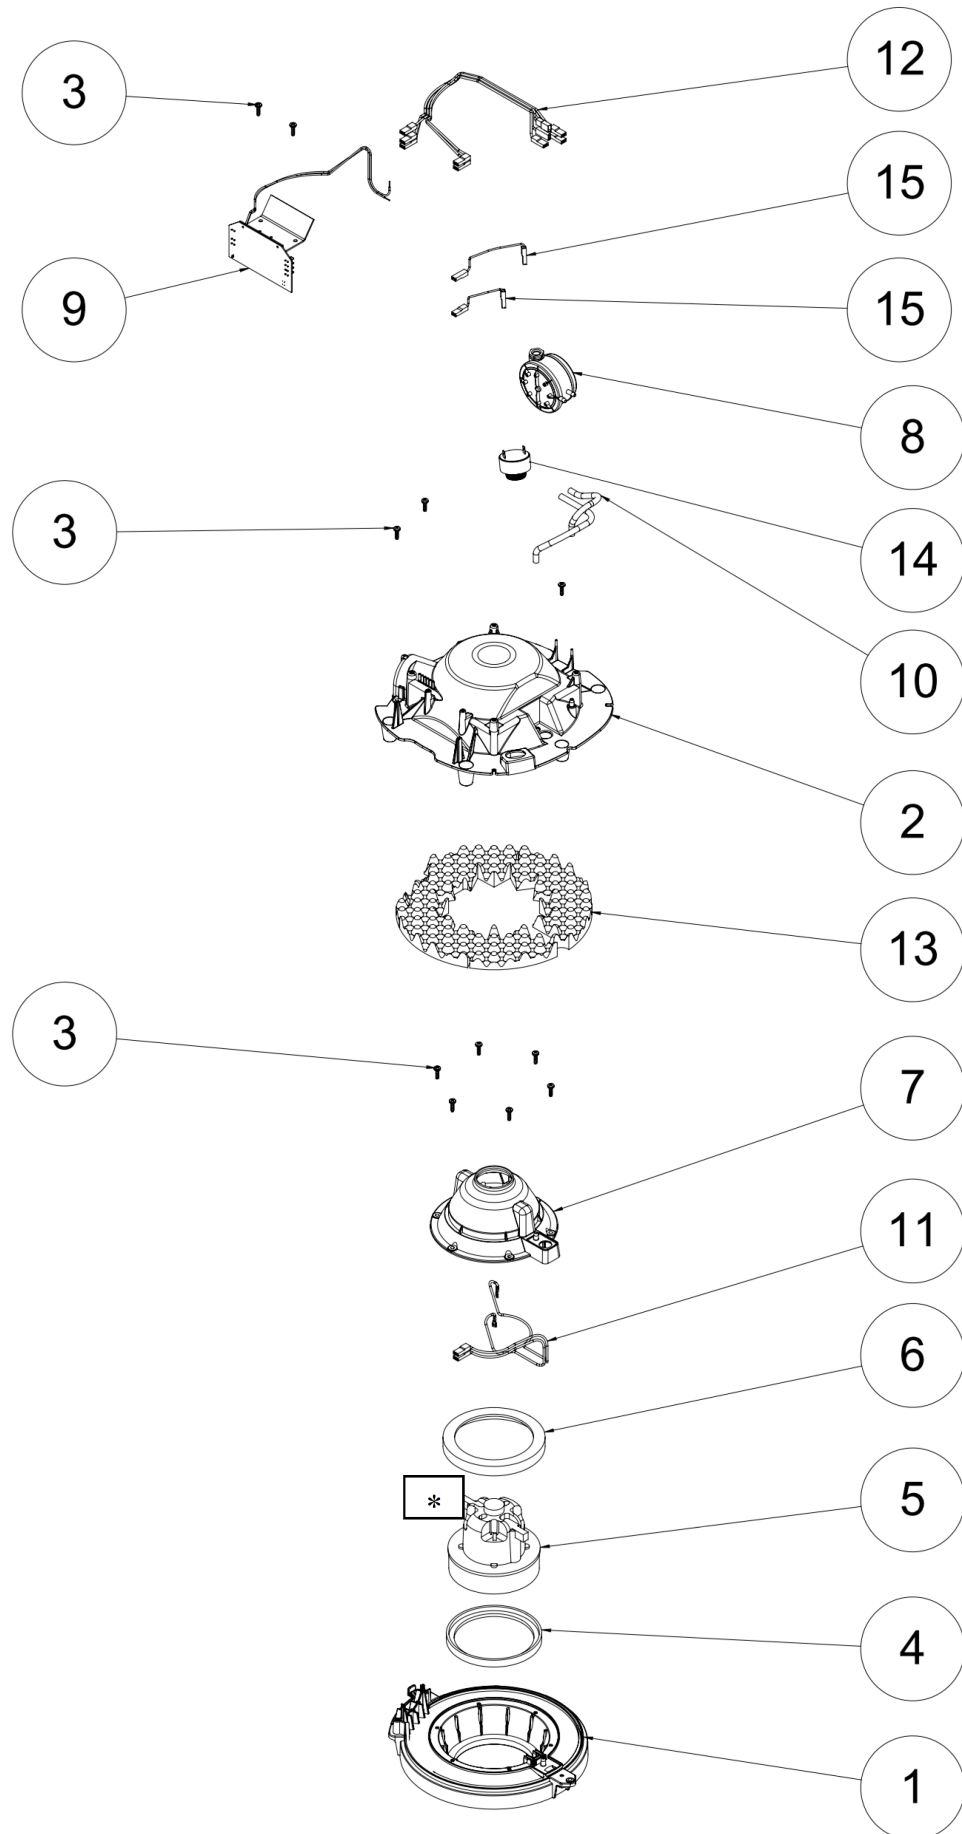

4 Motor lower part suction cup

4 Motor lower part suction cup

Item no.	Article no.	Description	Quantity
1	087447	Motor base Ronda 200 from 2018	1
2	087456	Air baffle top Ronda 200	1
3	087461	Plastic screw 5x20mm Ronda 200	11
4		Motor seal bottom Ronda 200	1
5	058999	Electric motor 230V Greentec	1
6		Motor seal on top Ronda 200	1
7	087454	Air cones Ronda 200	1
8	087457	Pressure switch Ronda 200 from 2018	1
9	058980	Electronic board Ronda 200 SEE 85901	1
10	080499	Hose Ø4x8x175mm Ronda 200	1
11		Cable unit bottom Ronda 200	1
12	087460	Cable unit Ronda 200	1
13	087455	Sound insulation Ronda 200	1
14	080497	Alarm unit Ronda 200	1
15	087459	Cable Alarm unit red Ronda 200	1
15	087458	Cable Alarm unit blue Ronda 200	1
15a		*Carbon holder Ronda 200	1
16a	087463	Fuse 200mA Ronda 200	1
16b		Fuse 6,3A Motor Ronda 200	1