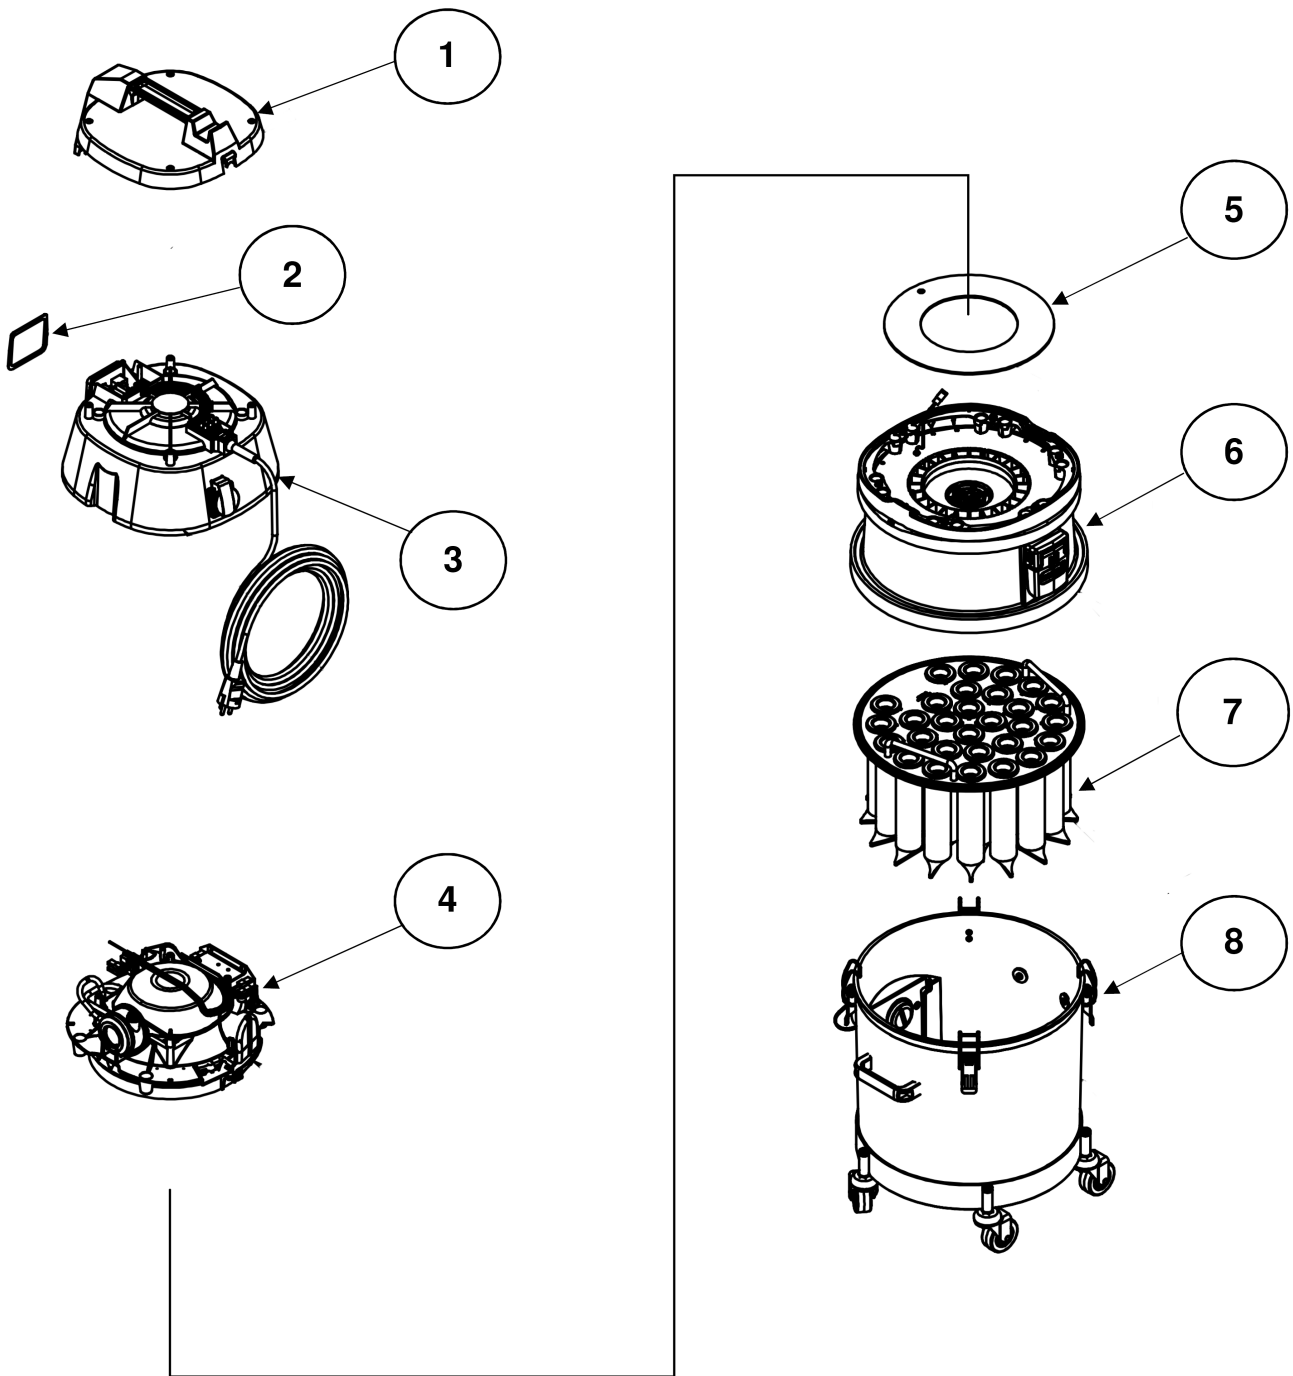

spare parts list Ronda 200 230V EU

Table of contents

1 Ronda 200 230V EU (10/2012 bis 01/2018)	3
1 Motor Cover suction cup	5
2 Seal for switch housing	7
3 Motor head part suction cup	9
4 Motor lower part suction cup	11
5 Bottom seal Motor head Ronda 200	13
6 Filter and motor	15
7 Filter	17
8 Container	19
9 Circuit diagram	21
10 Accessories	23
2 Ronda 200 230V EU	25
1 Motor cover suction cup	27
2 Seal for switch housing	29
3 Motor head part suction cup	31
4 Motor lower part suction cup	33
5 Bottom seal motor head Ronda 200	35
6 Filter and motor	37
7 Filter	39
8 Container	41
9 Accessories	43

1 Ronda 200 230V EU (10/2012 bis 01/2018)

1 Ronda 200 230V EU (10/2012 bis 01/2018)

Item no.	Article no.	Description
1	01_01_082859	Motor Cover suction cup
2	01_02_082859	Seal for switch housing
3	01_03_082859	Motor head part suction cup
4	02_04_082859	Motor lower part suction cup
5	01_05_082859	Bottom seal Motor head Ronda 200
6	02_06_082859	Filter and motor
7	01_07_082859	Filter
8	02_08_082859	Container
9	01_09_082859	Circuit diagram
10	01_10_082859	Accessories

1 Motor Cover suction cup

1 Motor Cover suction cup

Item no.	Article no.	Description	Quantity
1		Screw	4
2	058956	Cover Top grey with handel bis 2017	1

2 Seal for switch housing

2 Seal for switch housing

Item no.	Description	Quantity
1	Seal for switch housing	1

5 Bottom seal Motor head Ronda 200

5 Bottom seal Motor head Ronda 200

Item no.	Article no.	Description	Quantity
1	087375	Bottom seal Motor head Ronda 200	1

6 Filter and motor

6 Filter and motor

Item no.	Article no.	Description	Quantity
1	080724	Adaptor ring with motor housing Ronda	1
2	087738	Plastic screw 4,2 x 24 mm Ronda	4
3	087739	Shock valve Ronda 200	1
4		Bolt for Filter Ronda 200	1
5	087382	Washer 24x6x1mm Ronda 200	1
6	087377	Lock nut M6 Ronda 200	1
7	058948	Micro-BIA-HEPA-Filter Ø275x88 Ronda 200	1
8	170653	Contact plate Ronda 200	1
9	087472	Adhesive plate Filter stiffener Ronda	1
10		Container gasket Ronda 200	1
11		no longer available	1