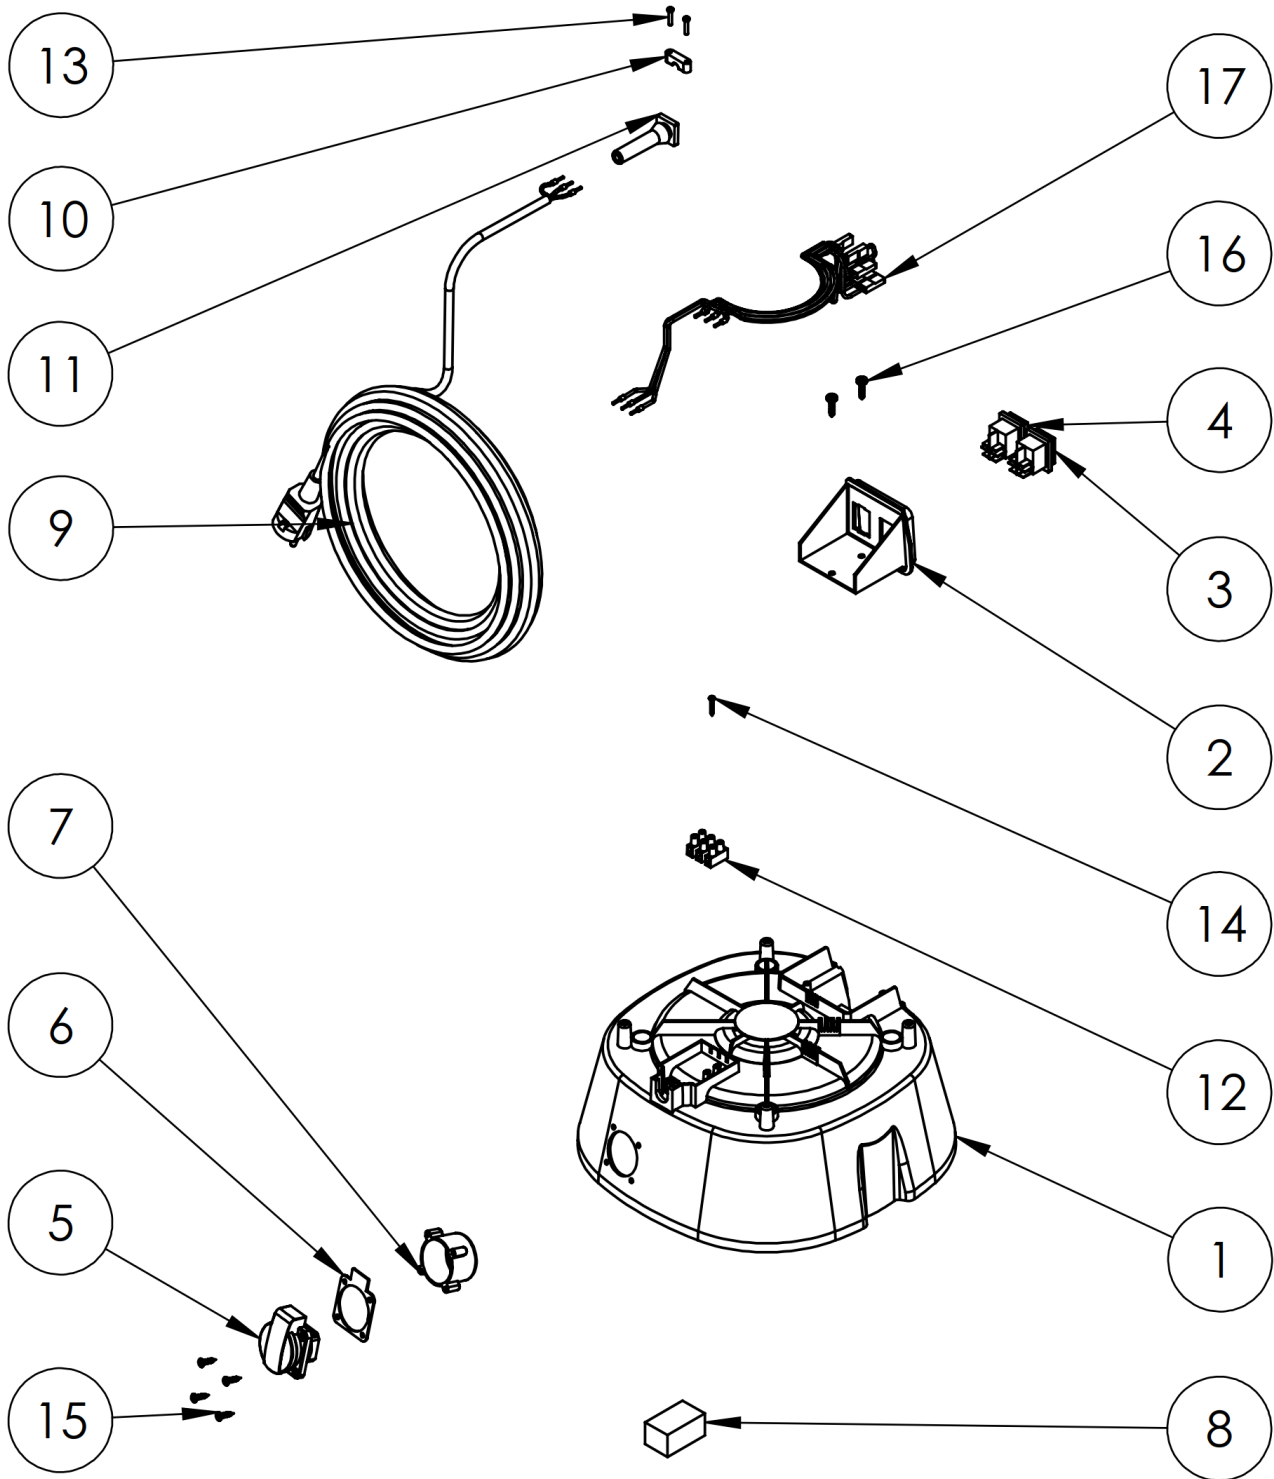

2 Ronda 200 230V EU

2 Ronda 200 230V EU

Item no.	Article no.	Description
1	01_01_082859	Motor cover suction cup
2	01_02_082859	Seal for switch housing
3	01_03_082859	Motor head part suction cup
4	01_04_082859	Motor lower part suction cup
5	01_05_082859	Bottom seal motor head Ronda 200
6	01_06_082859	Filter and motor
7	01_07_082859	Filter
8	01_08_082859	Container
9	01_11_082859	Accessories

1 Motor cover suction cup

1 Motor cover suction cup

Item no.	Article no.	Description	Quantity
1	087461	Plastic screw 5x20mm Ronda 200	4
2	086136	Motor head Cover black Ronda 200H	1

2 Seal for switch housing

2 Seal for switch housing

Item no.	Description	Quantity
1	Seal for switch housing	1

3 Motor head part suction cup

3 Motor head part suction cup

Item no.	Article no.	Description	Quantity
1	086135	Top Cover yellow Ronda 200H	1
2		Switch Housing Ronda 200	1
3	087490	Switch red Ronda 200	1
4	087491	Switch for automatic Ronda 200	1
5		Socket Schuko 220V Ronda 200	1
5		Socket Schuko 220V CH Ronda 200	1
6		Sockets gasket 220V Ronda 200	1
7		Mounting fitting Ronda 200	1
8		Foam 30x50x25mm Ronda 200	1
9	088854	Connection cable Schuko 3x1,5 ² 8m Ronda	1
9		Cabel with plug 3x1,5m ² CH Ronda 200	1
10	088855	Cable strain relief Ronda 200	1
11	088857	Cable entry Ronda 200	1
12		Terminal clamp Rond 200	1
13	088858	Screw PHZ 3x16mm Ronda 200	2
14		Screw PHZ 2,9x19mm Ronda 200	1
15		Screw UHZ 4,2x19mm Ronda 200	4
16	087461	Plastic screw 5x20mm Ronda 200	2
17		Cabel Unit Ronda 200	1