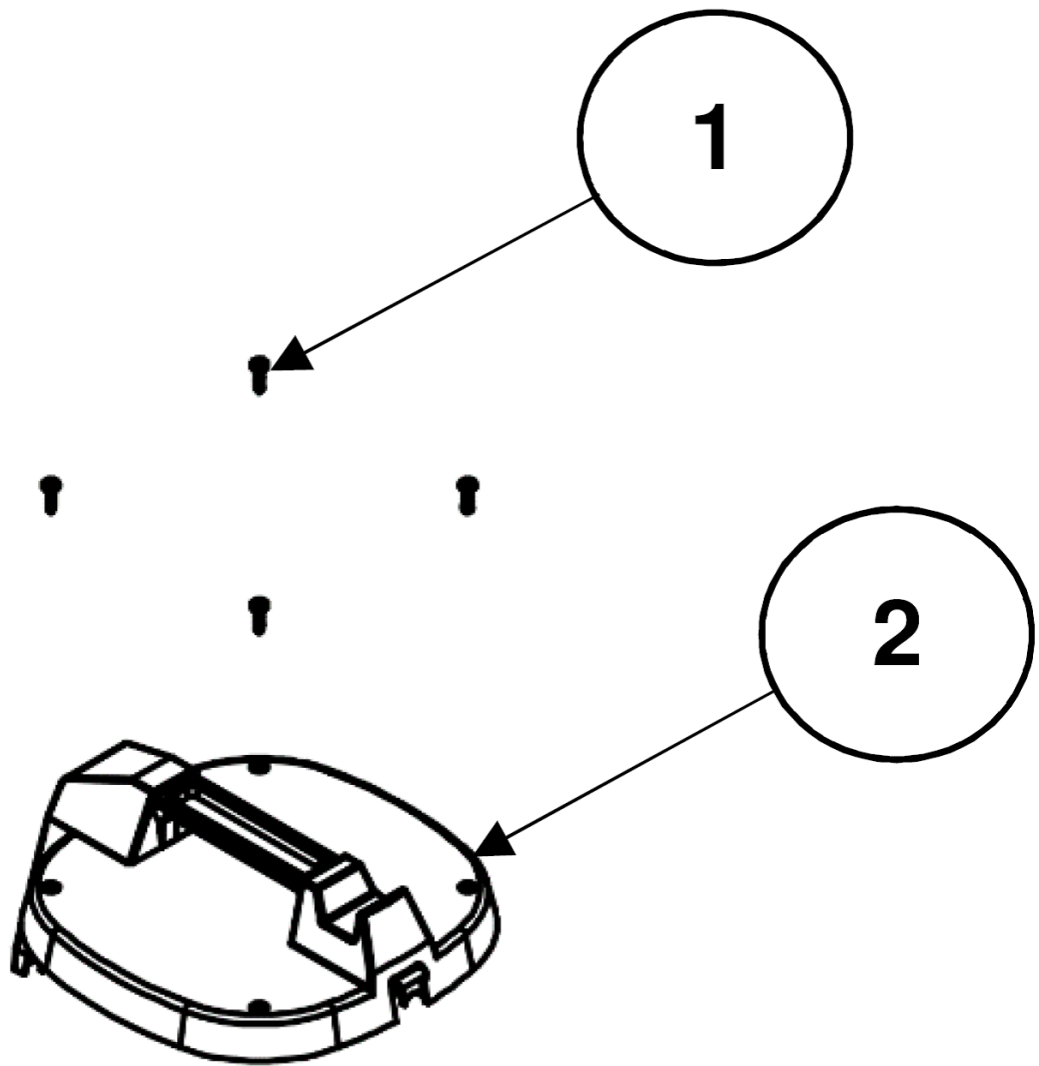

1 Motor cover suction cup

---

1 Motor cover suction cup

Item no.	Article no.	Description	Quantity
1	087461	Plastic screw 5x20mm Ronda 200	4
2	086136	Motor head Cover black Ronda 200H	1