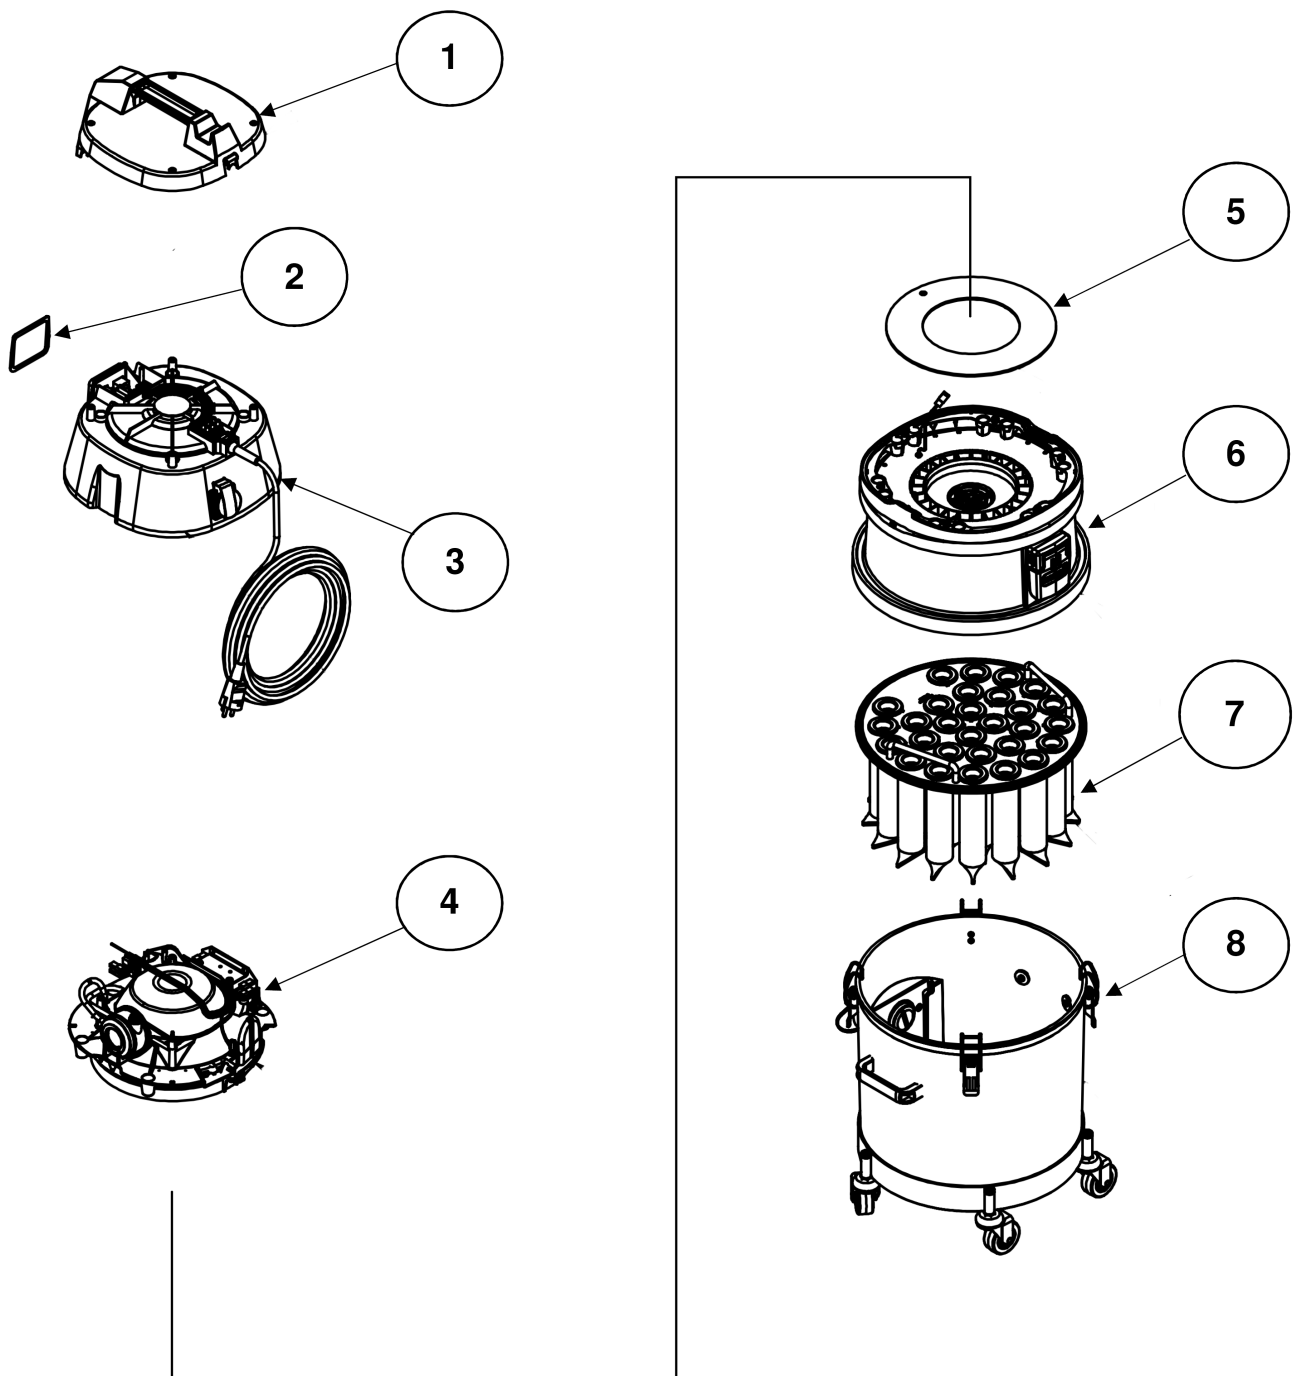

5 Bottom seal Motor head Ronda 200

5 Bottom seal Motor head Ronda 200

Item no.	Article no.	Description	Quantity
1	087375	Bottom seal Motor head Ronda 200	1

6 Filter and motor

6 Filter and motor

Item no.	Article no.	Description	Quantity
1	080724	Adaptor ring with motor housing Ronda	1
2	087738	Plastic screw 4,2 x 24 mm Ronda	4
3	087739	Shock valve Ronda 200	1
4		Bolt for Filter Ronda 200	1
5	087382	Washer 24x6x1mm Ronda 200	1
6	087377	Lock nut M6 Ronda 200	1
7	058948	Micro-BIA-HEPA-Filter Ø275x88 Ronda 200	1
8	170653	Contact plate Ronda 200	1
9	087472	Adhesive plate Filter stiffener Ronda	1
10		Container gasket Ronda 200	1
11		no longer available	1

9 Circuit diagram

9 Circuit diagram

10 Accessories

10 Accessories

Item no.	Article no.	Description	Quantity
1	058958	Suction hose with nozzle Ronda 4m	1
2	058947	Circular filter Ronda 200	1
3	058948	Micro-BIA-HEPA-Filter Ø275x88 Ronda 200	1
4	087592	Dust bag Ronda 200 from 2018	1
5	058946	Floor nozzle with brush Ronda	1
6	058943	Suction pipe three-part Ronda	1
7	088540	Joints nozzle 40mm Ronda	1
8	088541	Pyramid socket Ø32 with hose 0,5m	1
9	088542	Brush round 40mm Ronda	1
10	059940	Hose socket side tank Ronda	1
11	058804	Hose coupling side pipe Vacuum	1

2 Ronda 200 230V EU

2 Ronda 200 230V EU

Item no.	Article no.	Description
1	01_01_082859	Motor cover suction cup
2	01_02_082859	Seal for switch housing
3	01_03_082859	Motor head part suction cup
4	01_04_082859	Motor lower part suction cup
5	01_05_082859	Bottom seal motor head Ronda 200
6	01_06_082859	Filter and motor
7	01_07_082859	Filter
8	01_08_082859	Container
9	01_11_082859	Accessories