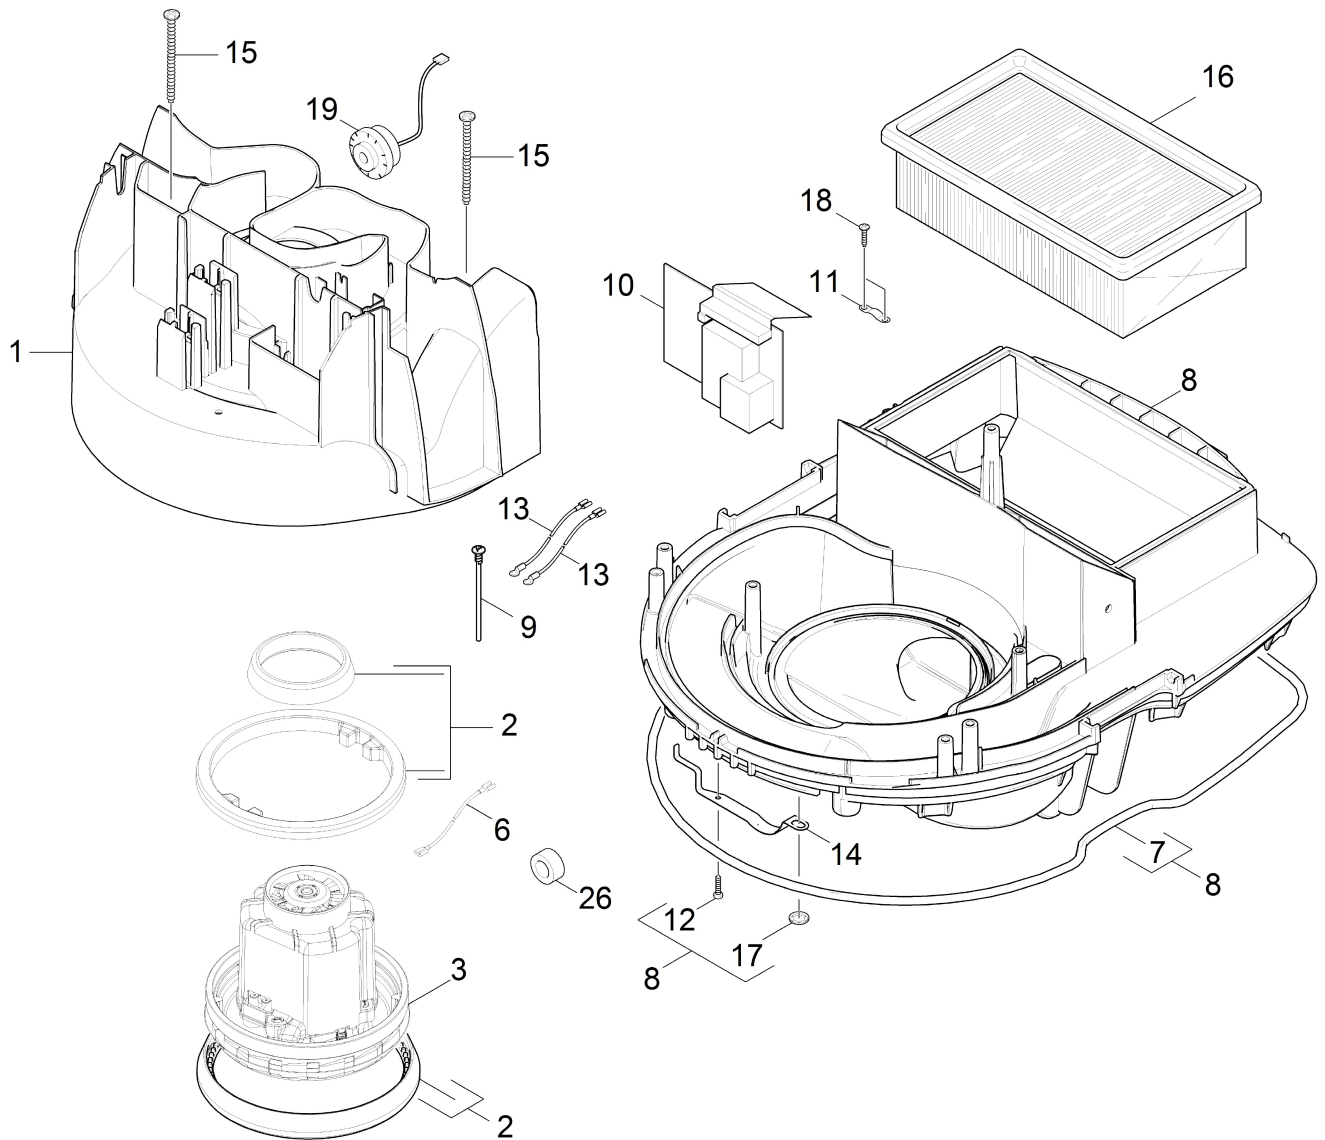

3 Starvac M55 Turbine 2

3 Starvac M55 Turbine 2

Item no.	Article no.	Description	Quantity
1		Housing Suction turbine Upper part	1
2		Set Gasket Replacement	1
3	012231	Suction turbine 230V Starvac from 5/2019	1
6		Cable for turbine	1
7	081836	Seal rubber turbine Starvac/Dust	1
8		Housing Suction turbine lower part	1
9		Sensor	1
10	012232	Turbine circuit board 230V Starvac 5/19	1
11		Gripper clamb	1
12		Bolt	1
13		Cable for Sensor light blue	2
14		Spring electrically conductive	1
15	060952	Screw 5x30 Starvac/Dust	2
16		Flat filters	1
17		Mounting	1
18		Bolt	2
19		Acoustic filter warning	1
26	088627	Ferrit ring M30 / M55	1