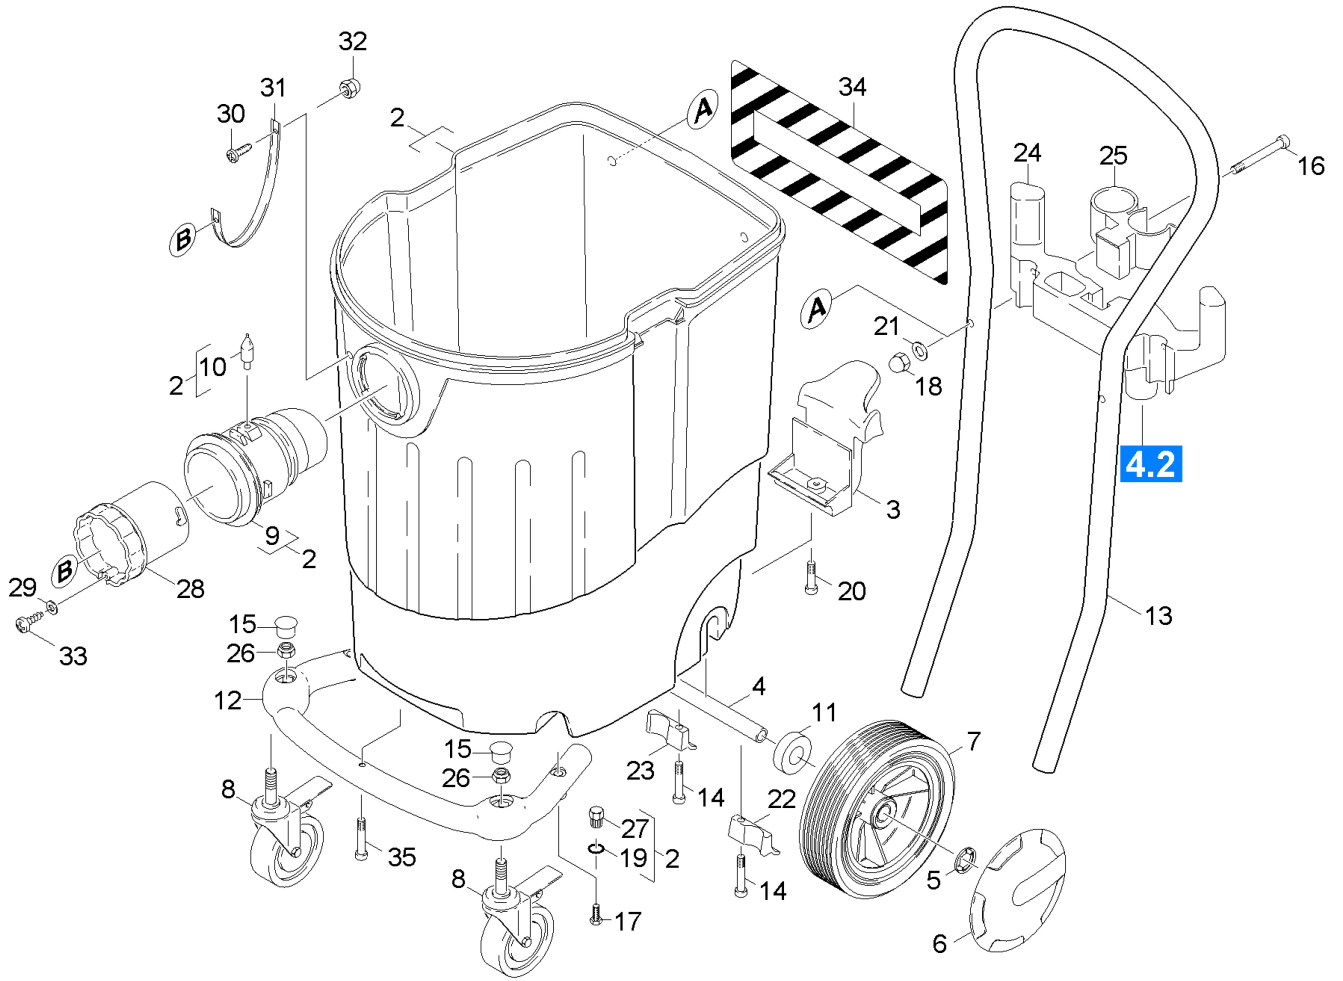

6 Starvac M55 Valve

6 Starvac M55 Valve

Item no.	Description	Quantity
47	Spring soft	1
75	Valve disc	1
215	Oval-head screw with hexagon socket head	1

7 Starvac M55 Container

7 Starvac M55 Container

Item no.	Article no.	Description	Quantity
2	064165	Container Starvac M55	1
3	060924	Holding device floor nozzle Starvac	1
4	089219	Axle container Starvac M55	1
5	060930	Safety washer Starvac+PallmannDust	2
6	060942	Wheel cap Starvac/Dust	2
7	060941	Wheel Ø180 Starvac+Pallmann Dust	2
8	060943	Steering wheel with brake Ø75 Starvac	1
9	081672	Suction connection Starvac	1
10	081673	Bolt electrically conductive M55 M30	1
11		Distance bush	2
12	065084	Steering roll bar Starvac M55	1
13		Rear push bar	1
14	060952	Screw 5x30 Starvac/Dust	2
15	080466	Nut Cover Starvac M55	2
16		Screw	2
17	067888	Screw M8x40 Starvac M55	2
18		Cap nut	2
19	067889	Sealing ring 12x2 Starvac	2
20	060954	Screw 5x20 Starvac M55	1
21		Washer	2
22		Holder left	1
23		Holder right	1
24	064810	Holder Accessories Basic body Starvac	1
25	069225	Holder Accessories to plug Starvac M55	1
26	081266	Hexagon nut M10 Starvac M55	2
27	077225	Bushing M8 Starvac	2
28	060928	Hose coupling Starvac/Dust	1
29	060957	Washer 4-A2 M4 Starvac/Dust	1
30	060975	Screw M 4x 8-A2 Starvac/Dust	1
31	060921	Perforated tape Starvac/Dust	1
32	060956	Cap nut M4 Starvac/Dust	1
33	060953	Screw 4x12 Starvac/Dust	1
34		Filter identification M	1
35	073358	Screw 5x25 Starvac	1