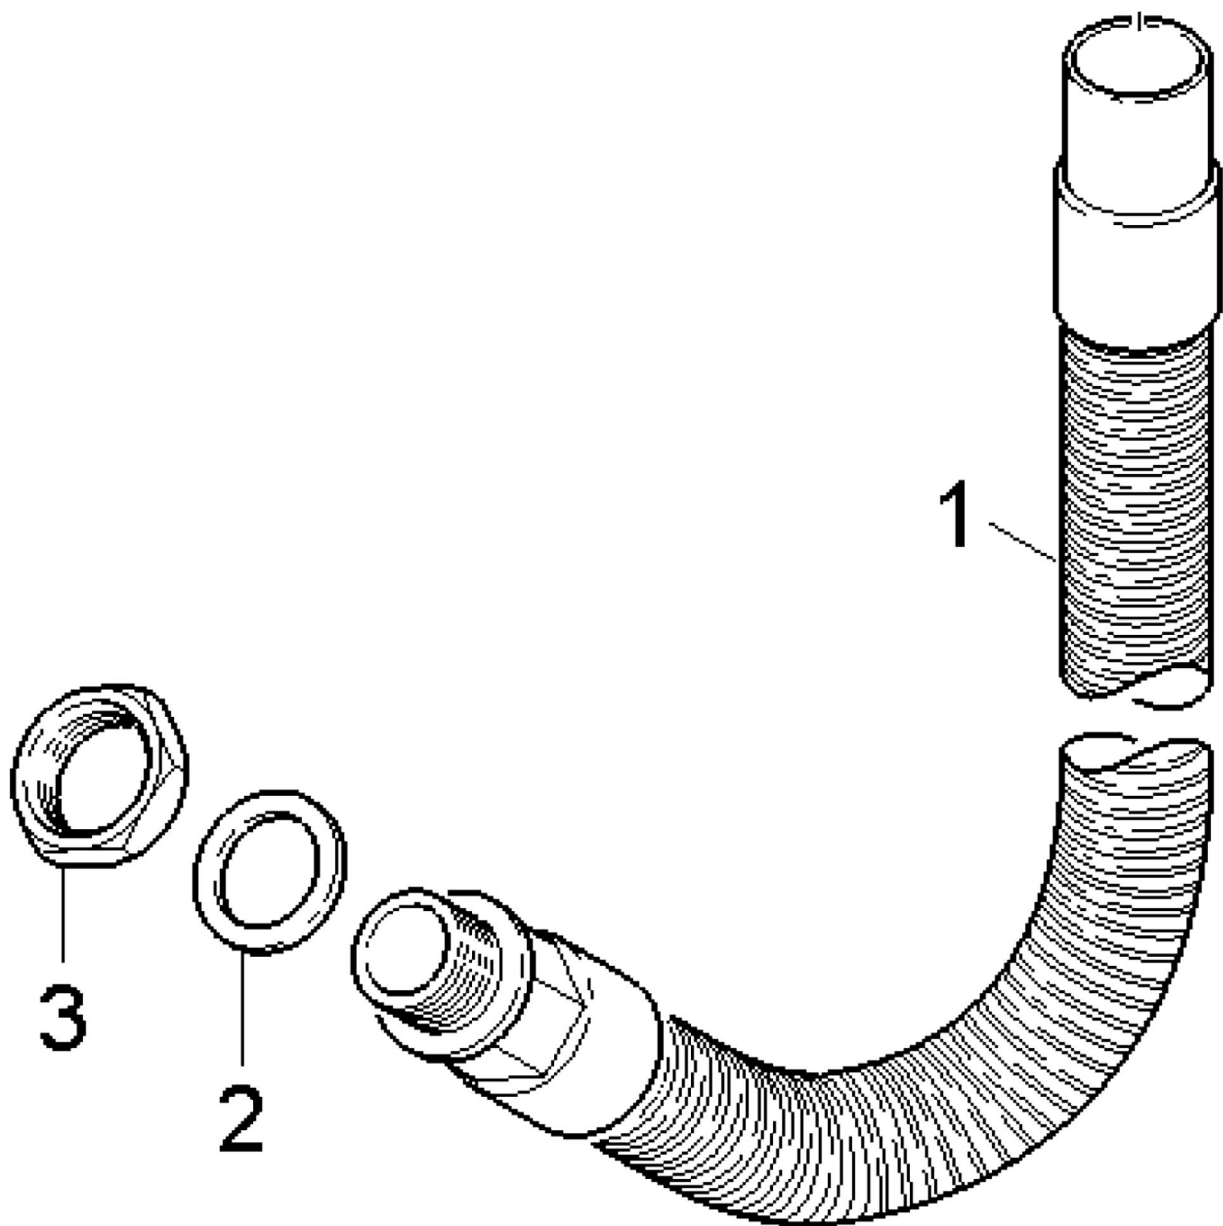

5 Starvac M55 Outlet hose

---

5 Starvac M55 Outlet hose

Item no.	Article no.	Description	Quantity
1	080157	Drain hose Starvac M55	1
2	087561	Sealing ring drain hose Starvac M55	1
3	087562	Hexagon nut Drain hose Starvac	1