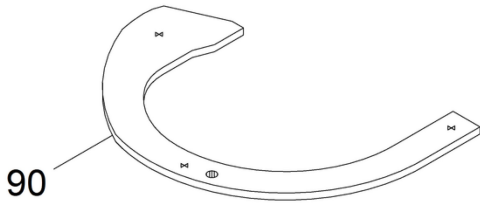

4 Housing Suction turbine

---

4 Housing Suction turbine

Item no.	Description	Quantity
90	Insulating mat Housing Suction turbine 1	1
91	Insulating mat Housing Suction turbine 2	1
206	Lock washer	3