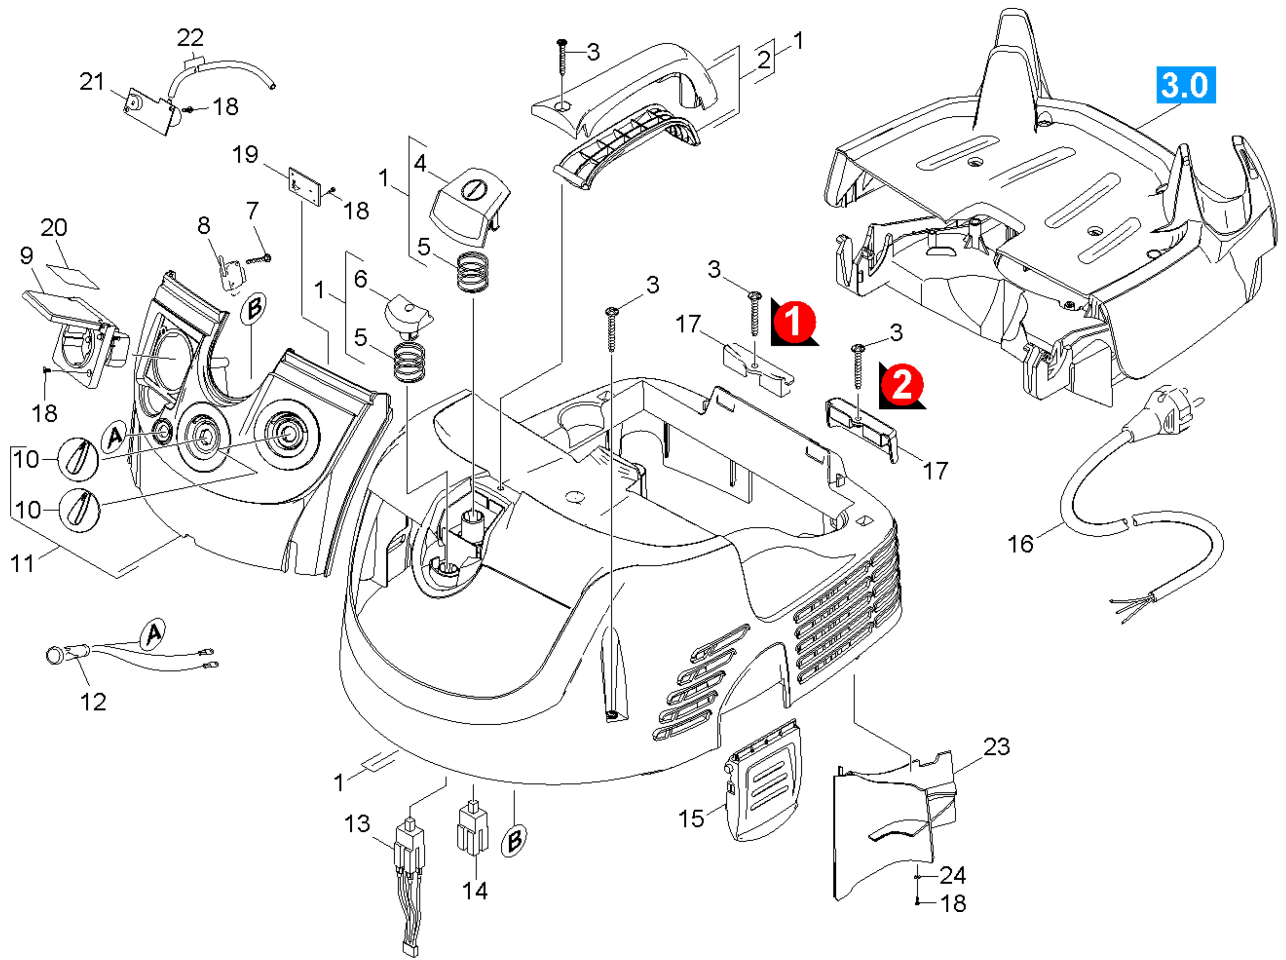

1 Starvac M55 Hood

1 Starvac M55 Hood

Item no.	Article no.	Description	Quantity
2	060920	Handle cpl. Starvac+PallmannDust	1
3	060952	Screw 5x30 Starvac/Dust	5
3.0	070566	Hood complet Starvac M55	1
4	064166	Switch on/off calipers Starvac / Dust	1
5	070568	Spring push button Starvac	2
6	069799	Push button f. LED Starvac / Dust	1
7	060955	Screw 4x16 Starvac+PallmannDust	1
8	065773	Micro switch Starvac M55	1
9	072764	Installation socket Europa Starvac	1
9	062053	Installation socket CH Starvac	1
9	062052	Installation socket UK Starvac	1
10	073418	Knob Starvac+Dust	2
11		Instrument Panel Starvac M55	1
12	077224	Signal lamp green Starvac	1
13	064881	Switch with LED Starvac/Dust	1
14	064350	Electrical push button On/Off Starvac	1
15	060925	Closing flap Starvac/Dust	2
16	067390	Cord 3G1,5x10m green with plug	1
17		Cover for holder Accessories	1
18	169413	Screw Starvac 3x12 10.9	7
19	077006	Circuit board Starvac	1
20	169414	Label cutting Starvac	1
21		Circuit board hose selector switch	1
22		Hose Ø2 1,35x410mm	1
23		Moulded part Blow-out ribs	1
24		Washer	1