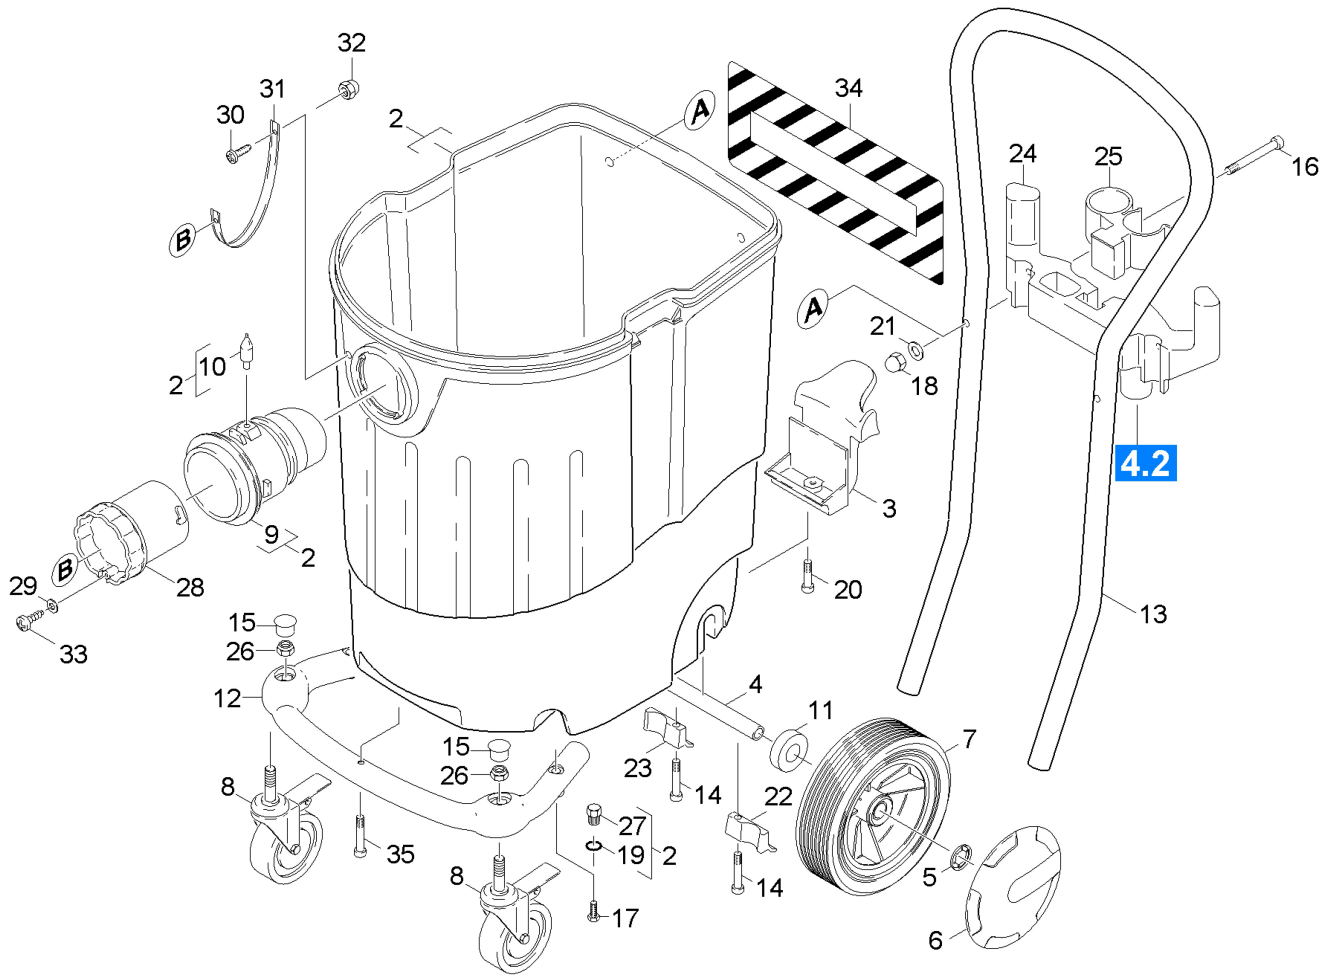

4 Starvac M55 Container

4 Starvac M55 Container

Item no.	Article no.	Description	Quantity
2	064165	Container Starvac M55	1
3	060924	Holding device floor nozzle Starvac	1
4	089219	Axle container Starvac M55	1
5	060930	Safety washer Starvac+PallmannDust	2
6	060942	Wheel cap Starvac/Dust	2
7	060941	Wheel Ø180 Starvac+Pallmann Dust	2
8	060943	Steering wheel with brake Ø75 Starvac	1
9	081672	Suction connection Starvac	1
10	081673	Bolt electrically conductive M55 M30	1
11		Spacer	2
12	065084	Steering roll bar Starvac M55	1
13		Shackle	1
14	060952	Screw 5x30 Starvac/Dust	2
15	080466	Nut Cover Starvac M55	2
16		Bolt	2
17	067888	Screw M8x40 Starvac M55	2
18		Cap nut	2
19	067889	Sealing ring 12x2 Starvac	2
20	060954	Screw 5x20 Starvac M55	1
21		Washer	2
22		Holding device, left	1
23		Holding device, right	1
24	064810	Holder Accessories Basic body Starvac	1
25	069225	Holder Accessories to plug Starvac M55	1
26	081266	Hexagon nut M10 Starvac M55	2
27	077225	Bushing M8 Starvac	2
28	060928	Hose coupling Starvac/Dust	1
29	060957	Washer 4-A2 M4 Starvac/Dust	1
30	060975	Screw M 4x 8-A2 Starvac/Dust	1
31	060921	Perforated tape Starvac/Dust	1
32	060956	Cap nut M4 Starvac/Dust	1
33	060953	Screw 4x12 Starvac/Dust	1
34		Label M	1
35	073358	Screw 5x25 Starvac	1