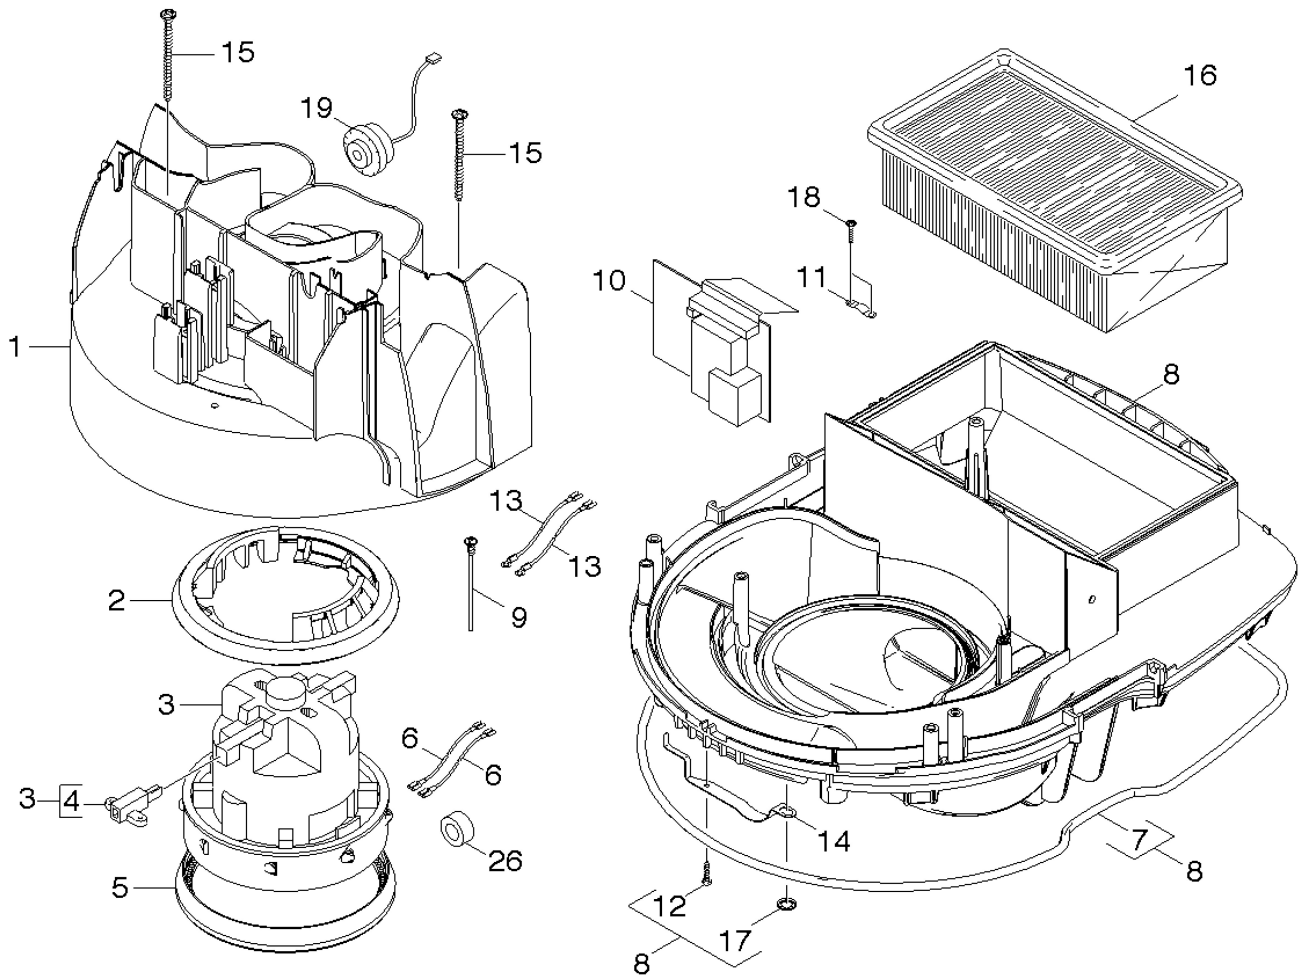

2 Starvac M55 Turbine 1

2 Starvac M55 Turbine 1

Item no.	Article no.	Description	Quantity
1	084471	Turbine housing Starvac M55	1
2	067335	Seal above suction turbine 230V Starvac	1
3	066488	suction turbine 230V Starvac up to 4/19	1
4	067331	Set carbon brushes Starvac/Dust	1
5	067334	Seal below suction turbine 230V Starvac	1
6		Cable for turbine	2
7	081836	Seal rubber turbine Starvac/Dust	1
8	082634	Housing complete Starvac	1
9		Sensor	2
10	072974	Turbine circuit board 230V Starvac 4/19	1
11		Gripper clamb	1
12		Bolt	1
13		Cable for Sensor light blue	2
14		Spring electrically conductive	1
15	060952	Screw 5x30 Starvac/Dust	2
16	060949	Flat-filter Starvac/Dust	1
17		Mounting	1
18		Bolt	2
19		Acoustic filter warning	1
26	088627	Ferrit ring M30 / M55	1