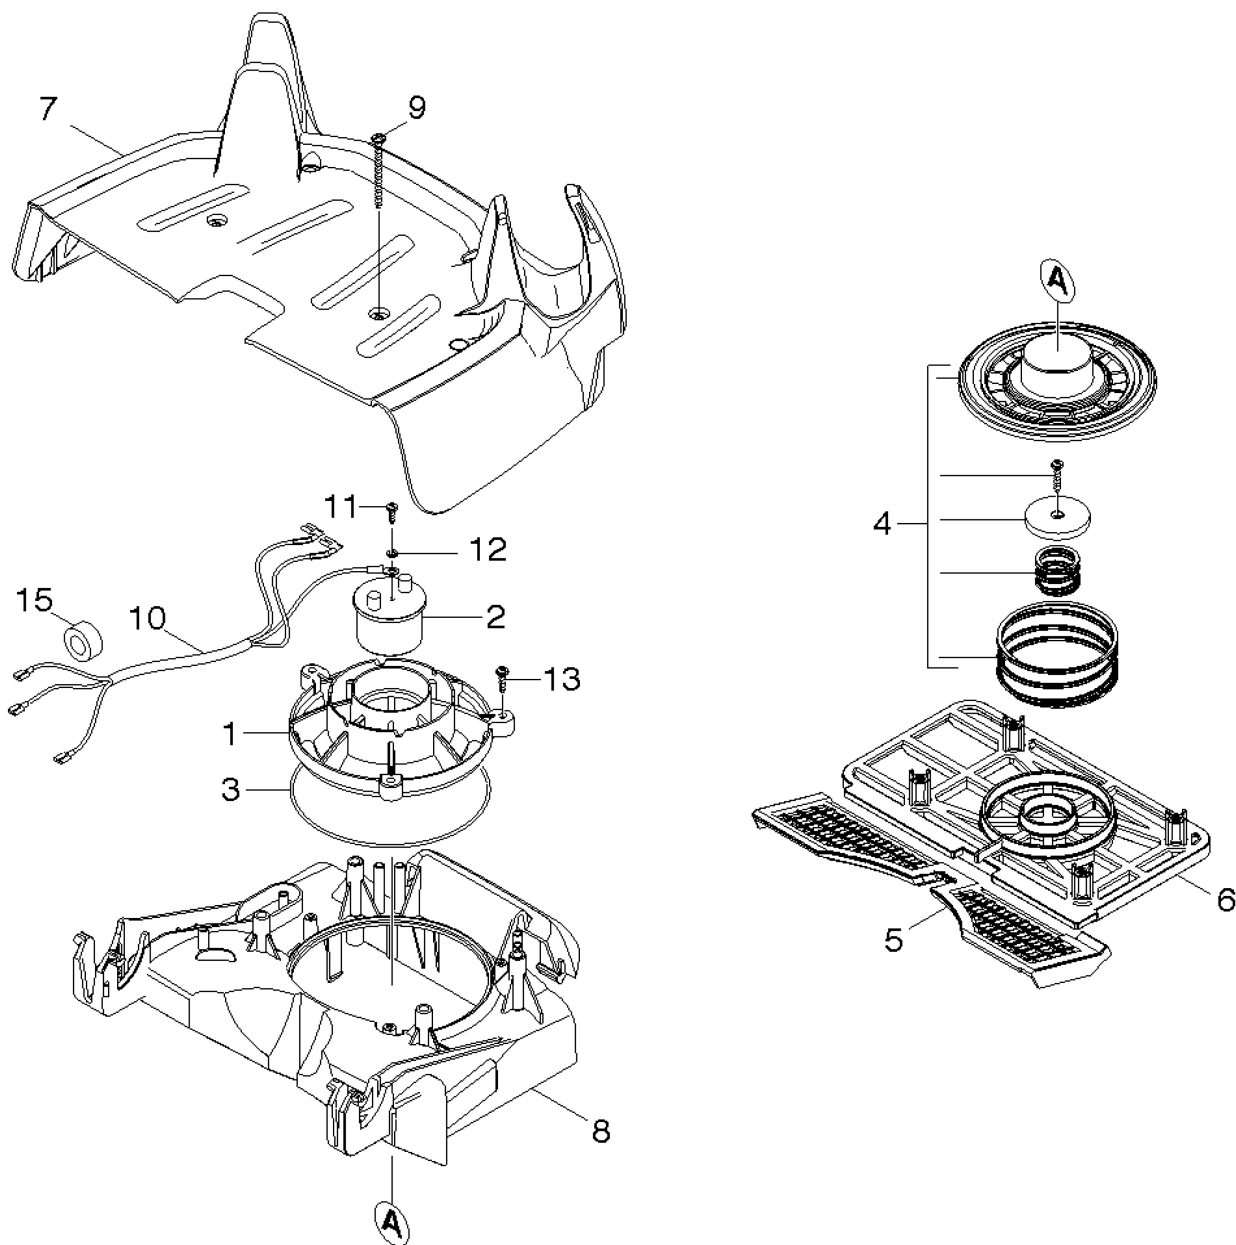

5 Starvac M55 Filter vibrator

5 Starvac M55 Filter vibrator

Item no.	Article no.	Description	Quantity
1		Holder Magnet 2019	1
2	074336	Magnet 230V Starvac	1
3	077108	O-Ring 115,0x1,78-NBR 70 Starvac	1
4	077109	Replacement Set valve cpl. Starvac	1
5	073270	Sealing Supply air Starvac	1
6	081978	Holder spring Starvac M55	1
7		Cover for Filter cover 2019	1
8		Filter cover 2019	1
9	069534	Screw 5x80 Starvac/Dust	4
10	088623	Cable for magnet 230V Starvac M55	1
11	088624	Screw M4x8 Starvac M55	1
12	088625	Serrated lock washer A4 Starvac M55	1
13	088626	Screw M4x12 Starvac M55	3
15	088627	Ferrit ring M30 / M55	1