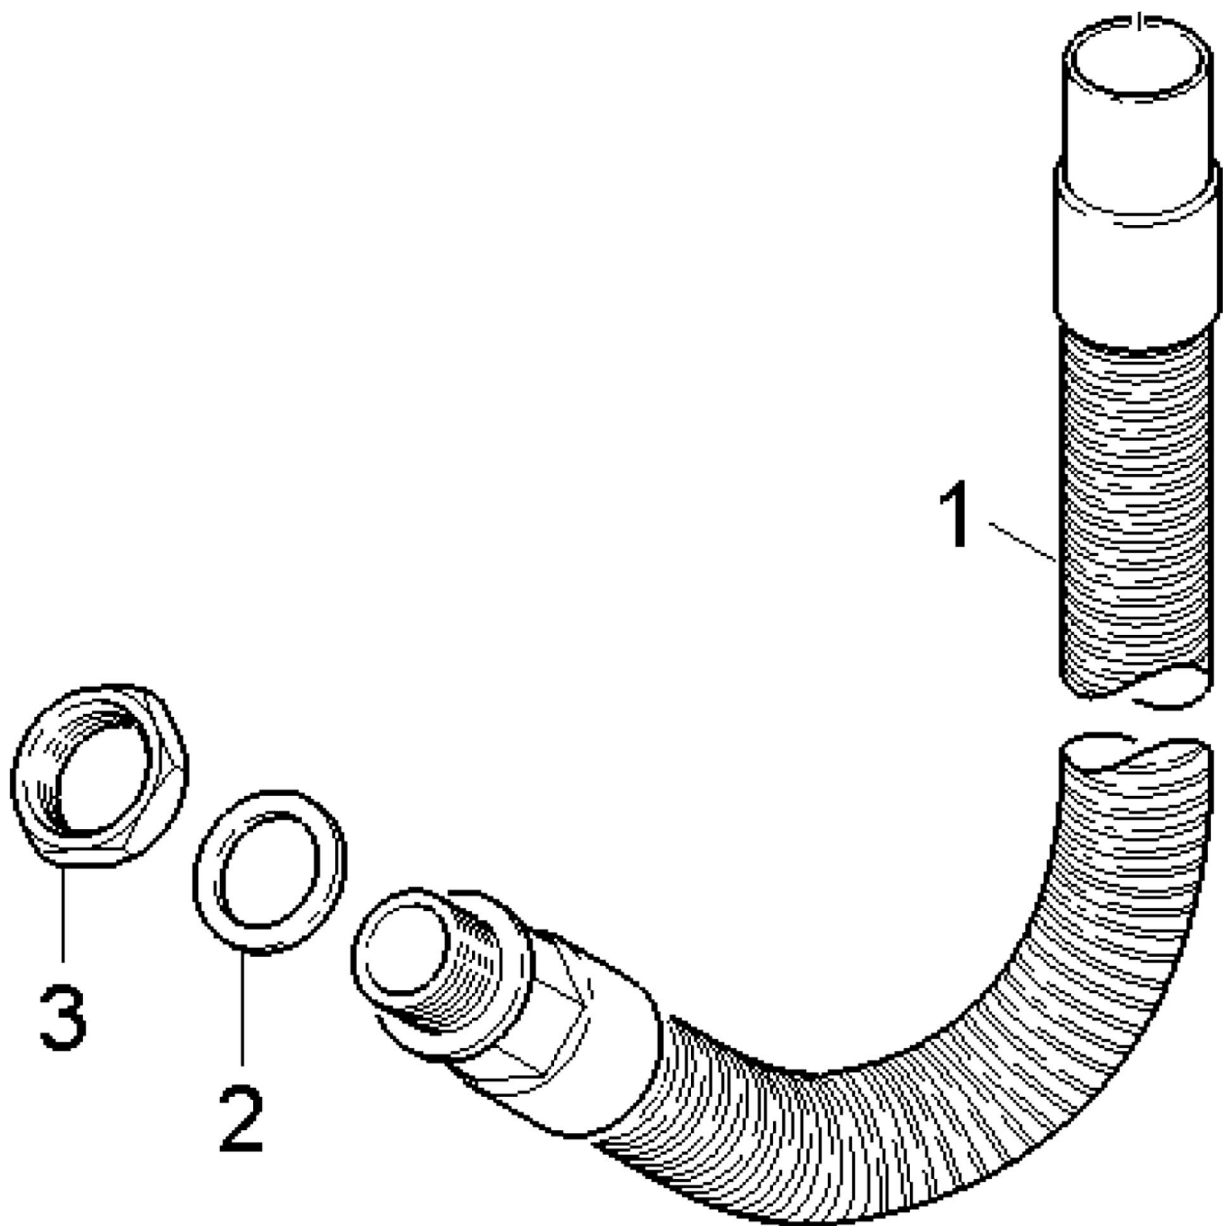

8 Starvac M55 Outlet hose

---

8 Starvac M55 Outlet hose

Item no.	Article no.	Description	Quantity
1	080157	Drain hose Starvac M55	1
2	087561	Sealing ring drain hose Starvac M55	1
3	087562	Hexagon nut Drain hose Starvac	1