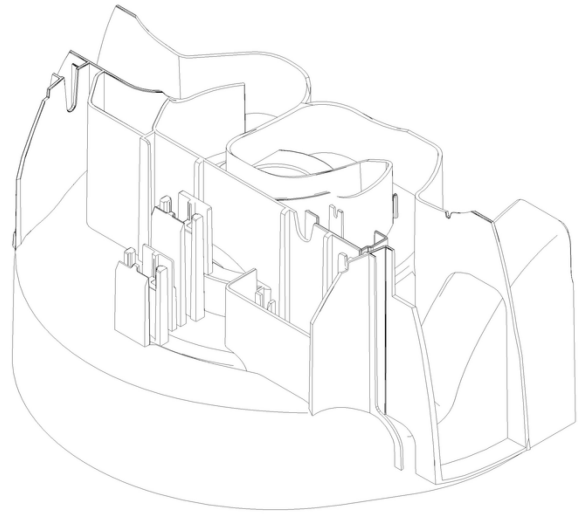

4 Housing Suction turbine

---

4 Housing Suction turbine

Item no.	Description	Quantity
90	Insulating mat Housing Suction turbine 1	1
91	Insulating mat Housing Suction turbine 2	1
206	Lock washer	3