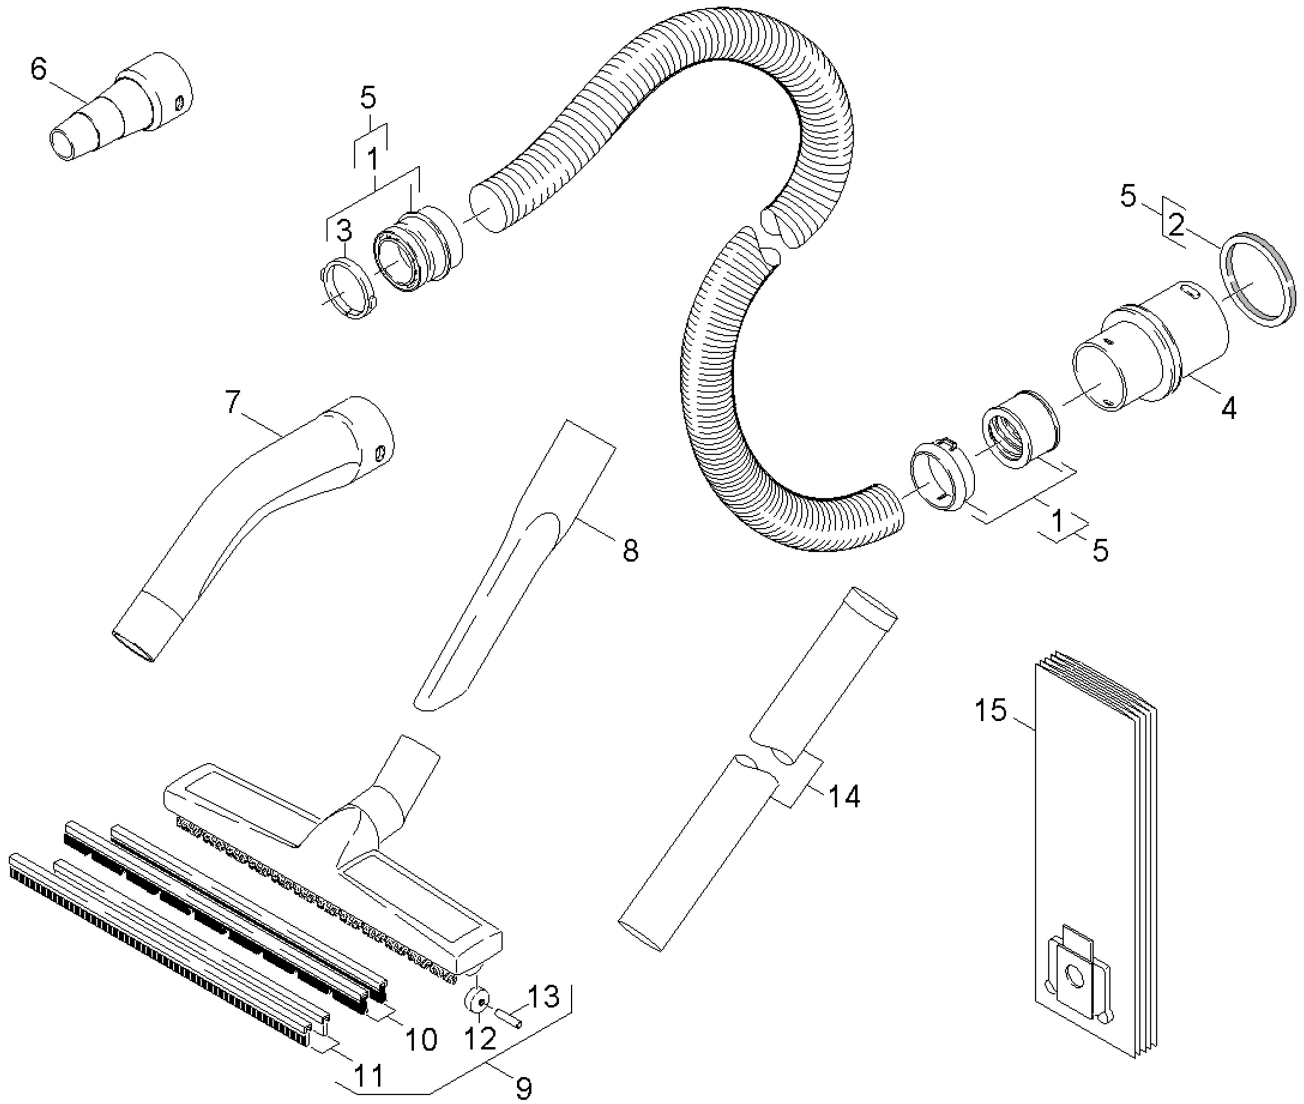

6 Starvac M55 Accessories

6 Starvac M55 Accessories

Item no.	Article no.	Description	Quantity
1	060919	Repair set Starvac/Pallmann Dust	1
2	060929	Sealing ring hose Starvac+Pallmann Dust	1
3	060922	Clamping ring Starvac+Pallmann Dust	1
4	073704	Hose connections Starvac	1
5	060951	Suction hose Starvac+Pallmann Dust kpl.	1
6	060926	Sleeve C35EL Starvac+PallmannDust	1
7	060923	Elbow Starvac+PallmannDust	1
8	060950	Joint nozzle DN35 Starvac	1
9	062162	Alu floor nozzle Starvac/Dust 370mm	1
9	060947	Plastic floor nozzle Starvac/Dust 230mm	1
10	060946	Brush set for floor nozzle Starvac 230mm	1
10	066745	Brush set for floor nozzle Starvac 370mm	1
11	060945	Rubber lips set floor nozzle Starvac 230	1
11	062165	Rubber lips set floor nozzle Starvac 370	1
12	083245	Wheel for floor nozzle Alu 370mm	2
13	082154	Castor+axle for floor nozzle 230mm	2
14	060944	Suction pipe DN35 Starvac SEE 16340	2
15	060948	Paper filter Starvac M55 / 5pcs/PU	1