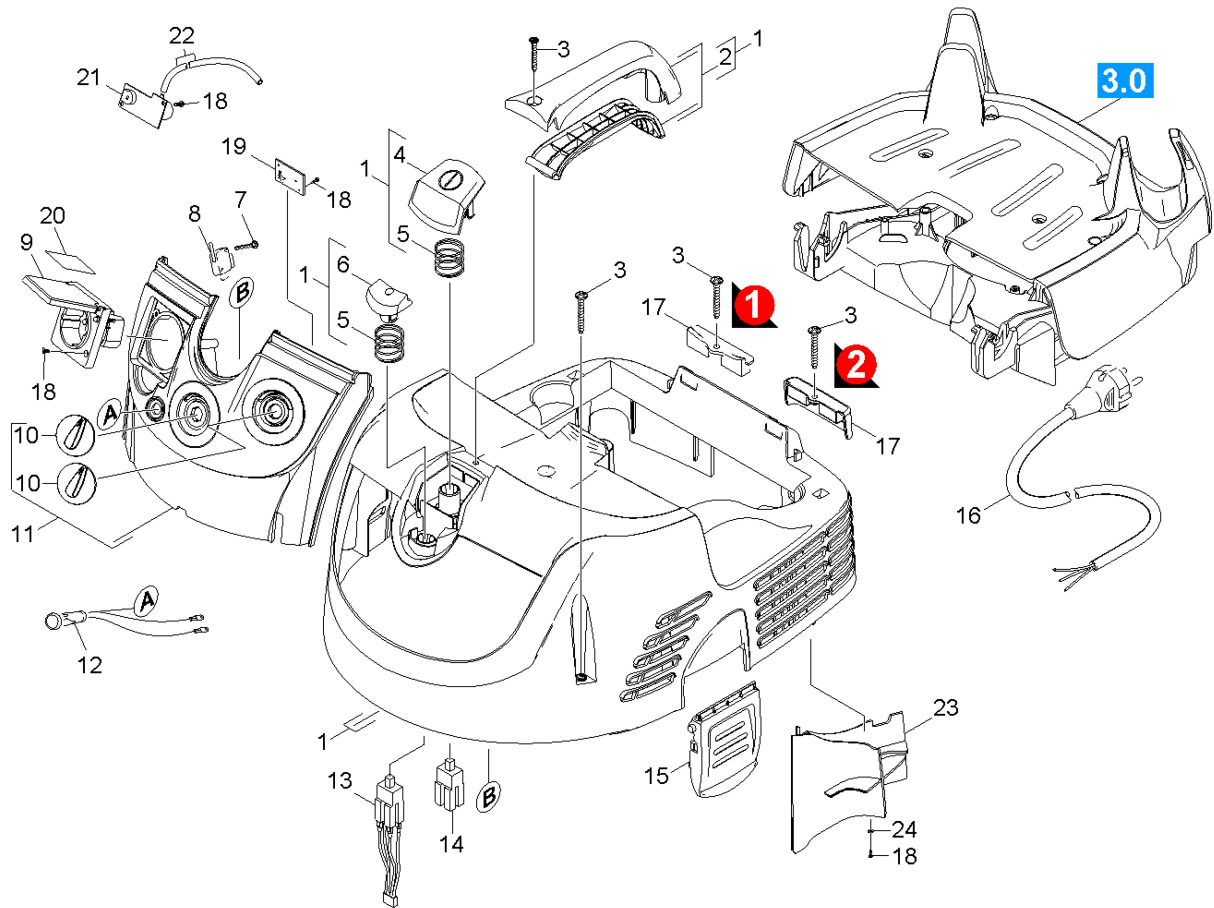

1 Starvac M55 Hood

1 Starvac M55 Hood

Item no.	Article no.	Description	Quantity
2	060920	Handle cpl. Starvac+PallmannDust	1
3	060952	Screw 5x30 Starvac/Dust	5
3.0	070566	Hood complet Starvac M55	1
4	064166	Switch on/off calipers Starvac / Dust	1
5	070568	Spring push button Starvac	2
6	069799	Push button f. LED Starvac / Dust	1
7	060955	Screw 4x16 Starvac+PallmannDust	1
8	065773	Micro switch Starvac M55	1
9	072764	Installation socket Europa Starvac	1
9	062053	Installation socket CH Starvac	1
9	062052	Installation socket UK Starvac	1
10	073418	Knob Starvac+Dust	2
11		Instrument Panel Starvac M55	1
12	077224	Signal lamp green Starvac	1
13	064881	Switch with LED Starvac/Dust	1
14	064350	Electrical push button On/Off Starvac	1
15	060925	Closing flap Starvac/Dust	2
16	067390	Cord 3G1,5x10m green with plug	1
17	061016	Cover holding device Starvac M55	1
18	169413	Screw Starvac 3x12 10.9	7
19	077006	Circuit board Starvac	1
20	169414	Label cutting Starvac	1
21	085485	Circuit board hose selector switch	1
22	165146	Hose Ø 3 x 1.35 Starvac M55	1
23		Moulded part Blow-out ribs M55	1
24		Washer	1