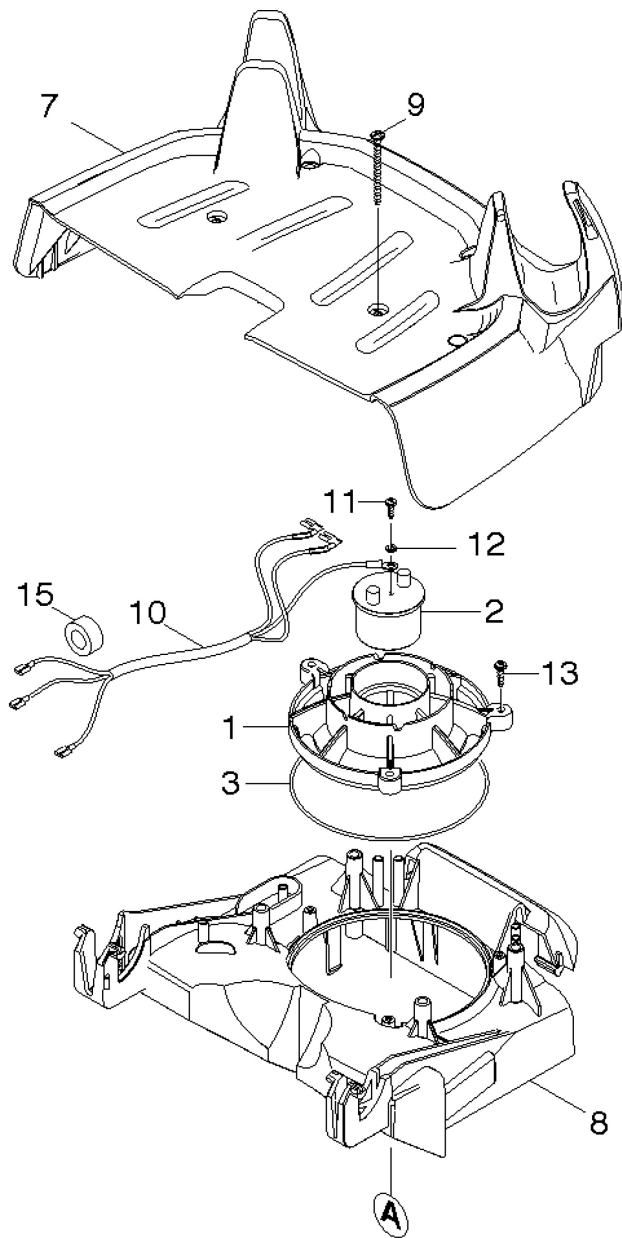

3 Starvac M55 Filter vibrator

3 Starvac M55 Filter vibrator

Item no.	Article no.	Description	Quantity
1	080760	Holding device Magnet Starvac M|55	1
2	074336	Magnet 230V Starvac	1
3	077108	O-Ring 115,0x1,78-NBR 70 Starvac	1
4	077109	Replacement Set valve cpl. Starvac	1
5	073270	Sealing Supply air Starvac	1
6	081978	Holder spring Starvac M55	1
7	065849	Cover filter cover Starvac/Dust	1
8	082144	Cover Filter Starvac M55	1
9	069534	Screw 5x80 Starvac/Dust	4
10	088623	Cable for magnet 230V Starvac M55	1
11	060975	Screw M 4x 8-A2 Starvac/Dust	1
12	088625	Serrated lock washer A4 Starvac M55	1
13	060953	Screw 4x12 Starvac/Dust	3
15	088627	Ferrit ring M30 / M55	1