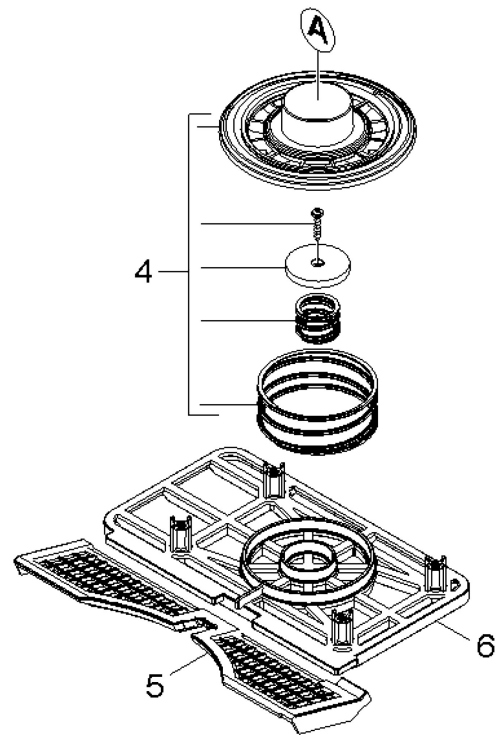

3 Starvac M55 Filter vibrator

3 Starvac M55 Filter vibrator

Item no.	Article no.	Description	Quantity
1	080760	Holding device Magnet Starvac M|55	1
2	074336	Magnet 230V Starvac	1
3	077108	O-Ring 115,0x1,78-NBR 70 Starvac	1
4	077109	Replacement Set valve cpl. Starvac	1
5	073270	Sealing Supply air Starvac	1
6	081978	Holder spring Starvac M55	1
7	065849	Cover filter cover Starvac/Dust	1
8	082144	Cover Filter Starvac M55	1
9	069534	Screw 5x80 Starvac/Dust	4
10	088623	Cable for magnet 230V Starvac M55	1
11	060975	Screw M 4x 8-A2 Starvac/Dust	1
12	088625	Serrated lock washer A4 Starvac M55	1
13	060953	Screw 4x12 Starvac/Dust	3
15	088627	Ferrit ring M30 / M55	1