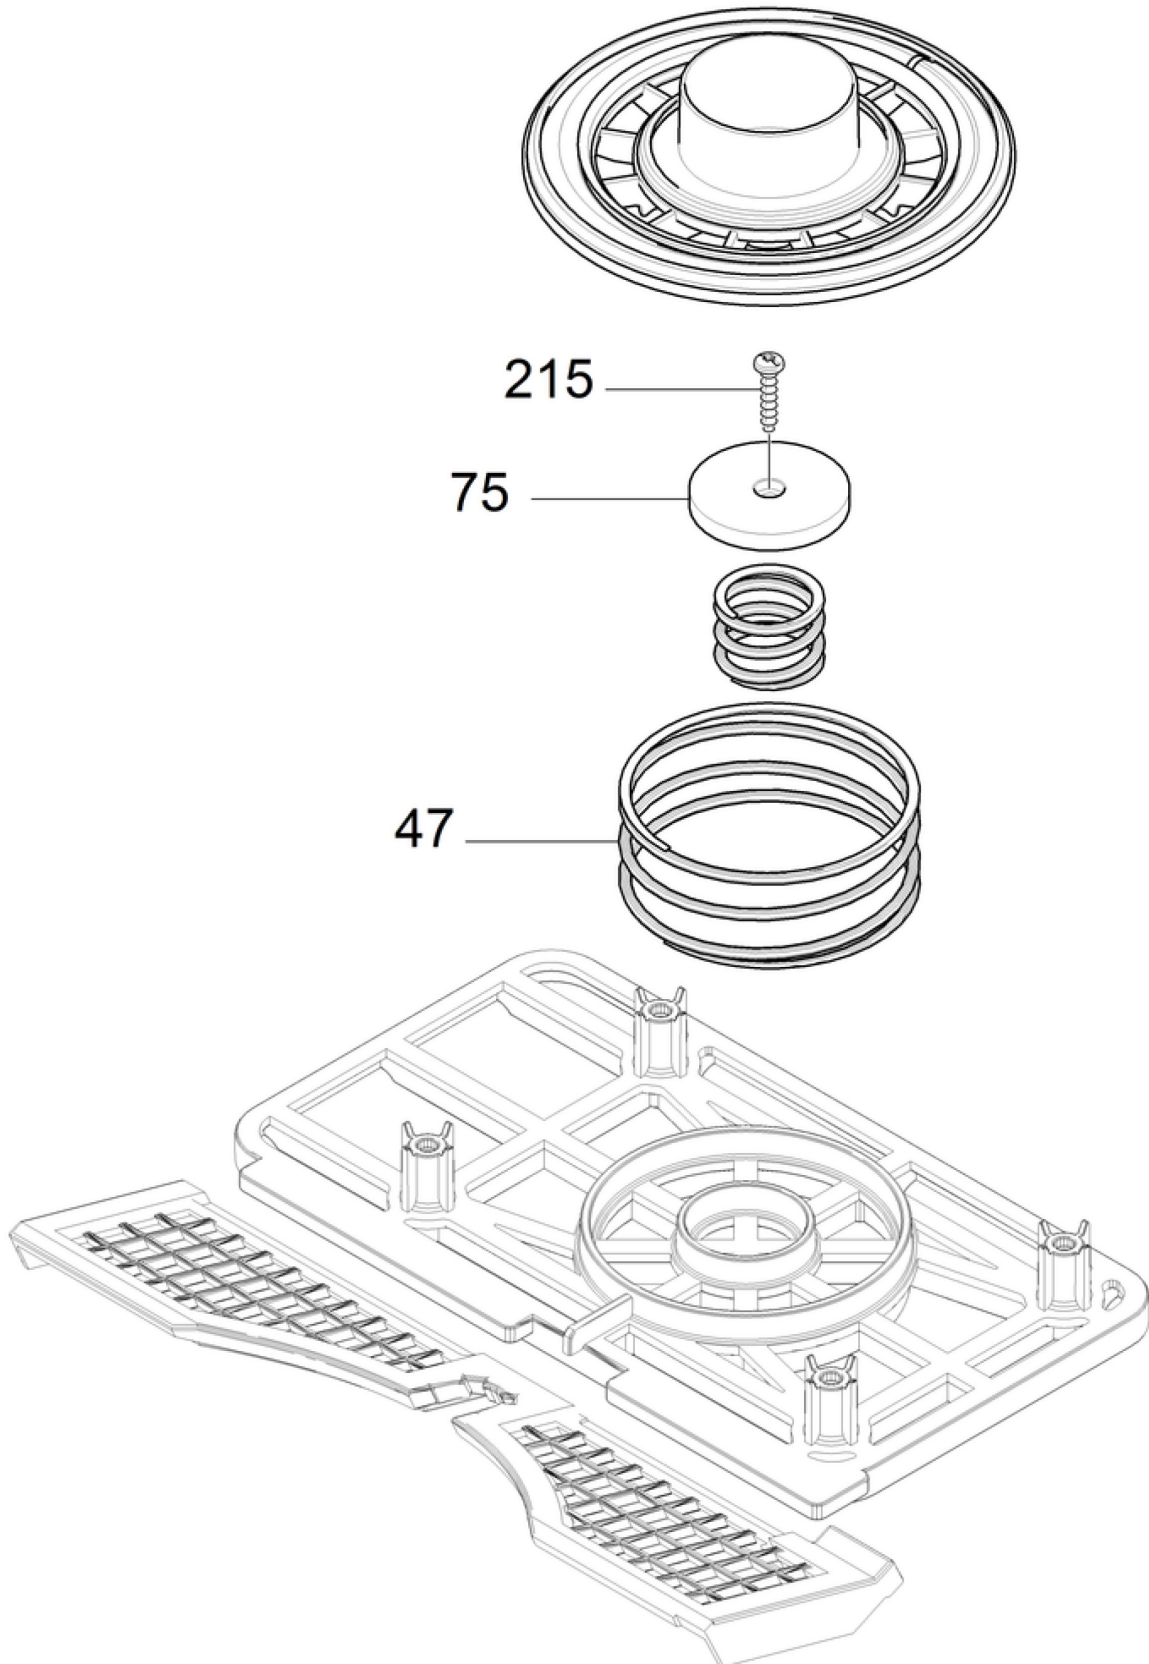

6 Starvac M55 Valve

---

6 Starvac M55 Valve

Item no.	Description	Quantity
47	Spring soft	1
75	Valve disc	1
215	Oval-head screw with hexagon socket head	1