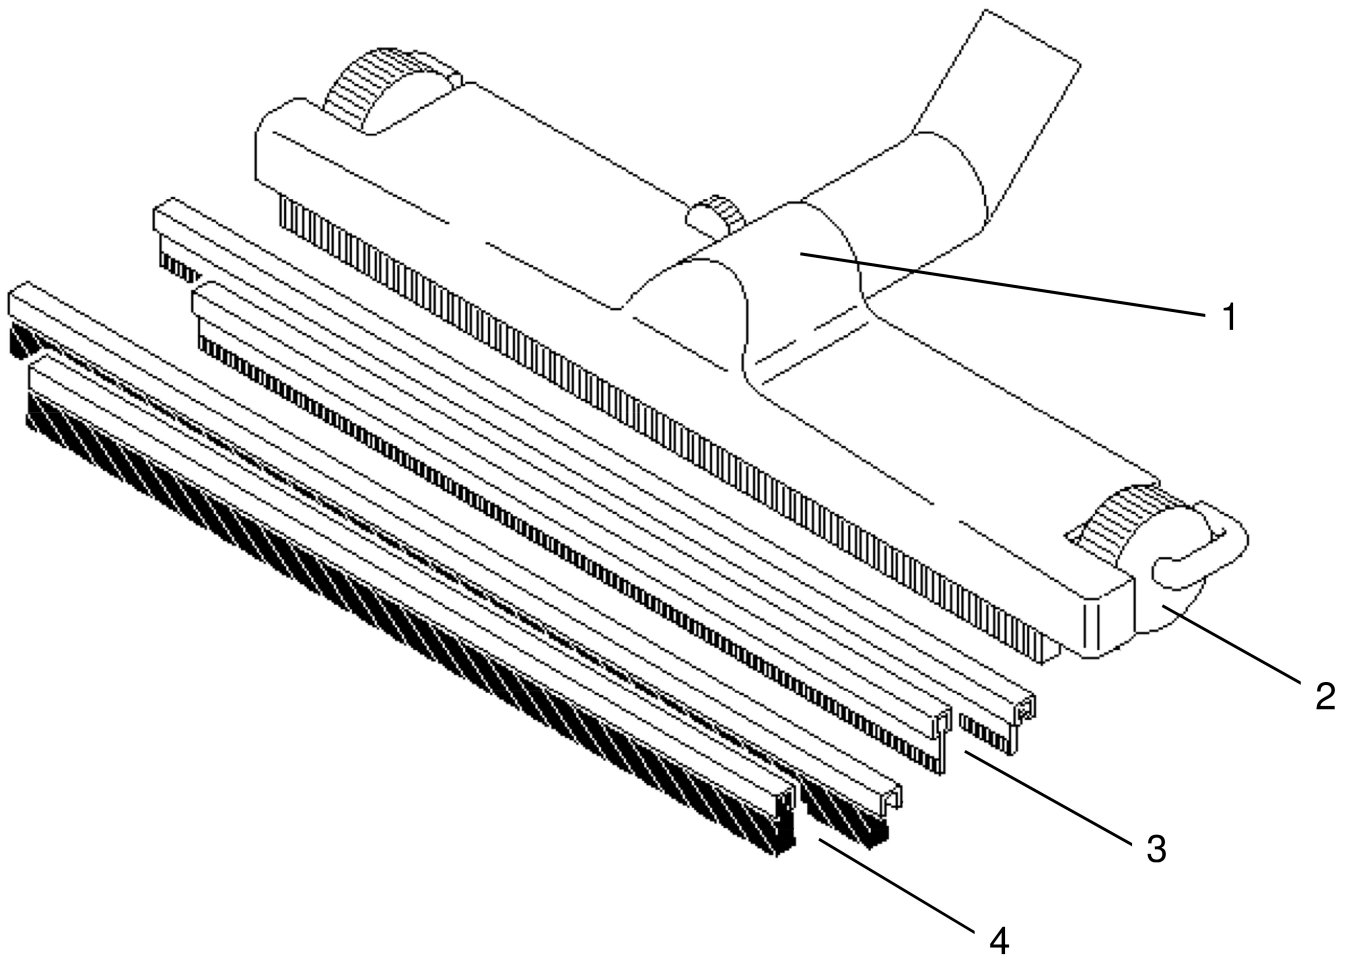

1 Floor Noozel Alu

---

1 Floor Noozel Alu

Item no.	Article no.	Description	Quantity
1	062162	Alu floor nozzle Starvac/Dust 370mm	1
2	083245	Wheel for floor nozzle Alu 370mm	2
3	062165	Rubber lips set floor nozzle Starvac 370	1
4	066745	Brush set for floor nozzle Starvac 370mm	1