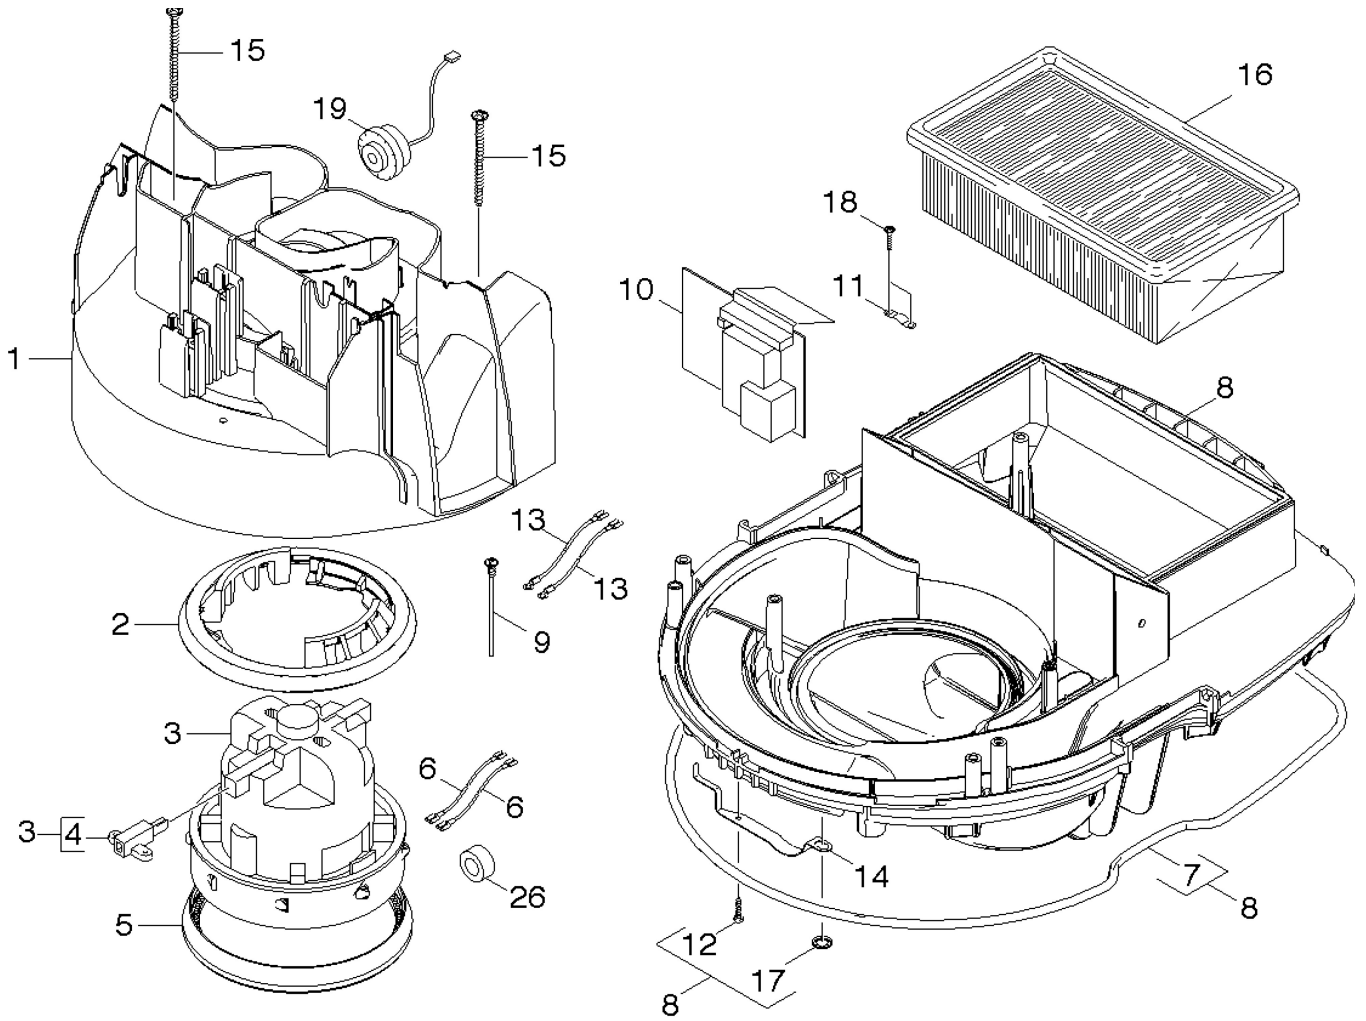

2 Starvac M55 Turbine

2 Starvac M55 Turbine

Item no.	Article no.	Description	Quantity
1	084471	Turbine housing Starvac M55	1
2	067335	Seal above suction turbine 230V Starvac	1
3	066488	suction turbine 230V Starvac up to 4/19	1
4	067331	Set carbon brushes Starvac/Dust	1
5	067334	Seal below suction turbine 230V Starvac	1
6		Cable Turbine Starvac M55	2
7	081836	Seal rubber turbine Starvac/Dust	1
8	082634	Housing complete Starvac	1
9		Sensor	2
10	072974	Turbine circuit board 230V Starvac 4/19	1
11		Gripper clamb	1
12		Bolt	1
13		Cable for Sensor light blue	2
14		Spring electrically conductive	1
15	060952	Screw 5x30 Starvac/Dust	2
16	060949	Flat-filter Starvac/Dust	1
17		Mounting	1
18		Bolt	2
19		Acoustic filter warning	1
26	088627	Ferrit ring M30 / M55	1