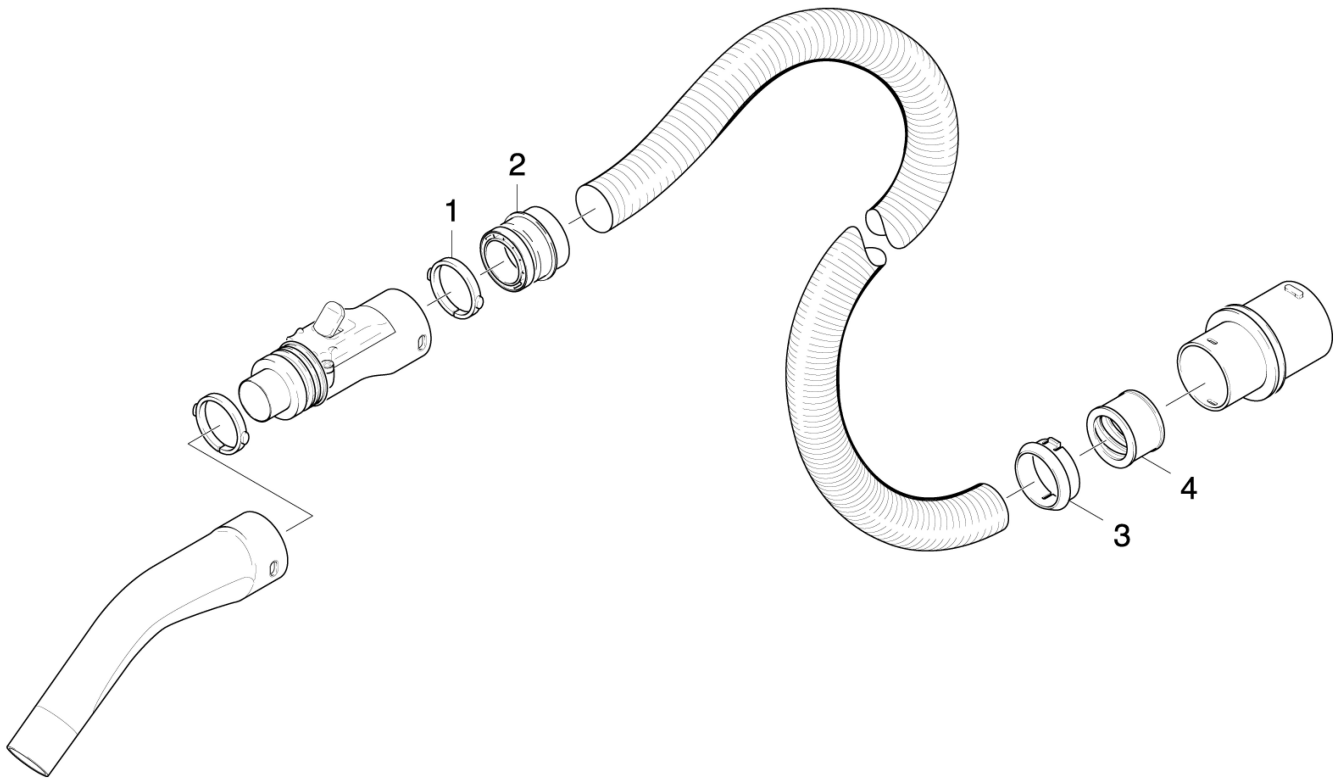

10 ABS Hose coupling

---

10 ABS Hose coupling

Item no.	Article no.	Description	Quantity
1	060922	Clamping ring Starvac+Pallmann Dust	1
2		Thread ring	1
3	064101	Clamping sleeve Starvac/Dust	1
4	064102	Thread-ring Starvac/Dust	1