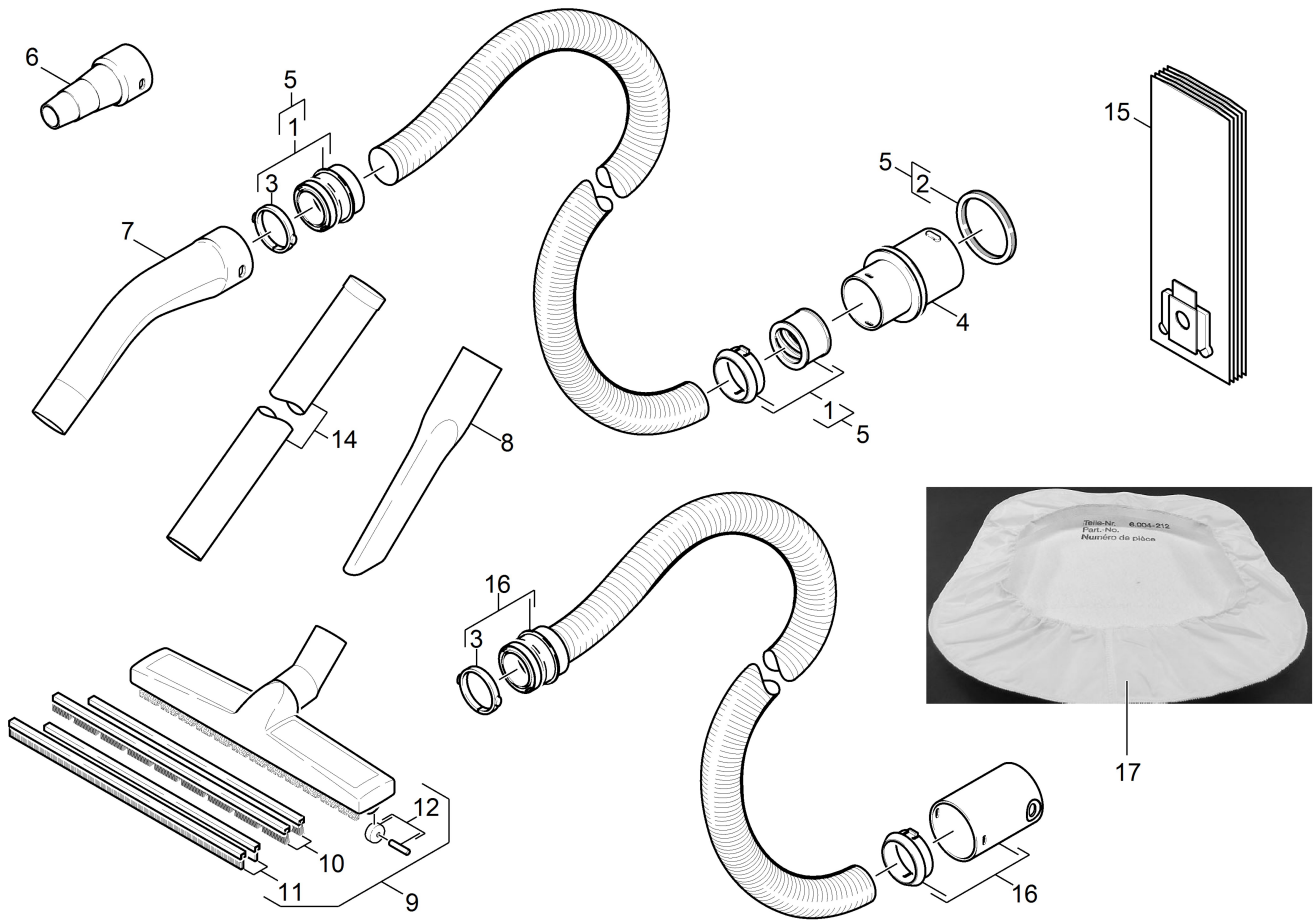

9 Starvac M55 Accessories

9 Starvac M55 Accessories

Item no.	Article no.	Description	Quantity
1	060919	Repair set Starvac/Pallmann Dust	1
2	060929	Sealing ring hose Starvac+Pallmann Dust	1
3	060922	Clamping ring Starvac+Pallmann Dust	1
4	073704	Hose connections Starvac	1
5	060951	Suction hose Starvac+Pallmann Dust kpl.	1
6	060926	Sleeve C35EL Starvac+PallmannDust	1
7	060923	Elbow Starvac+PallmannDust	1
8	060950	Joint nozzle DN35 Starvac	1
9	060947	Plastic floor nozzle Starvac/Dust 230mm	1
9	062162	Alu floor nozzle Starvac/Dust 370mm	1
10	060946	Brush set for floor nozzle Starvac 230mm	1
10	066745	Brush set for floor nozzle Starvac 370mm	1
11	060945	Rubber lips set floor nozzle Starvac 230	1
11	062165	Rubber lips set floor nozzle Starvac 370	1
12	082154	Castor+axle for floor nozzle 230mm	2
14	060944	Suction pipe DN35 Starvac SEE 16340	2
15	060948	Paper filter Starvac M55 / 5pcs/PU	1
16	063936	Extension hose 4m Starvac/Dust	1
17	062562	Membrane filter Starvac+Pallmann Dust	1