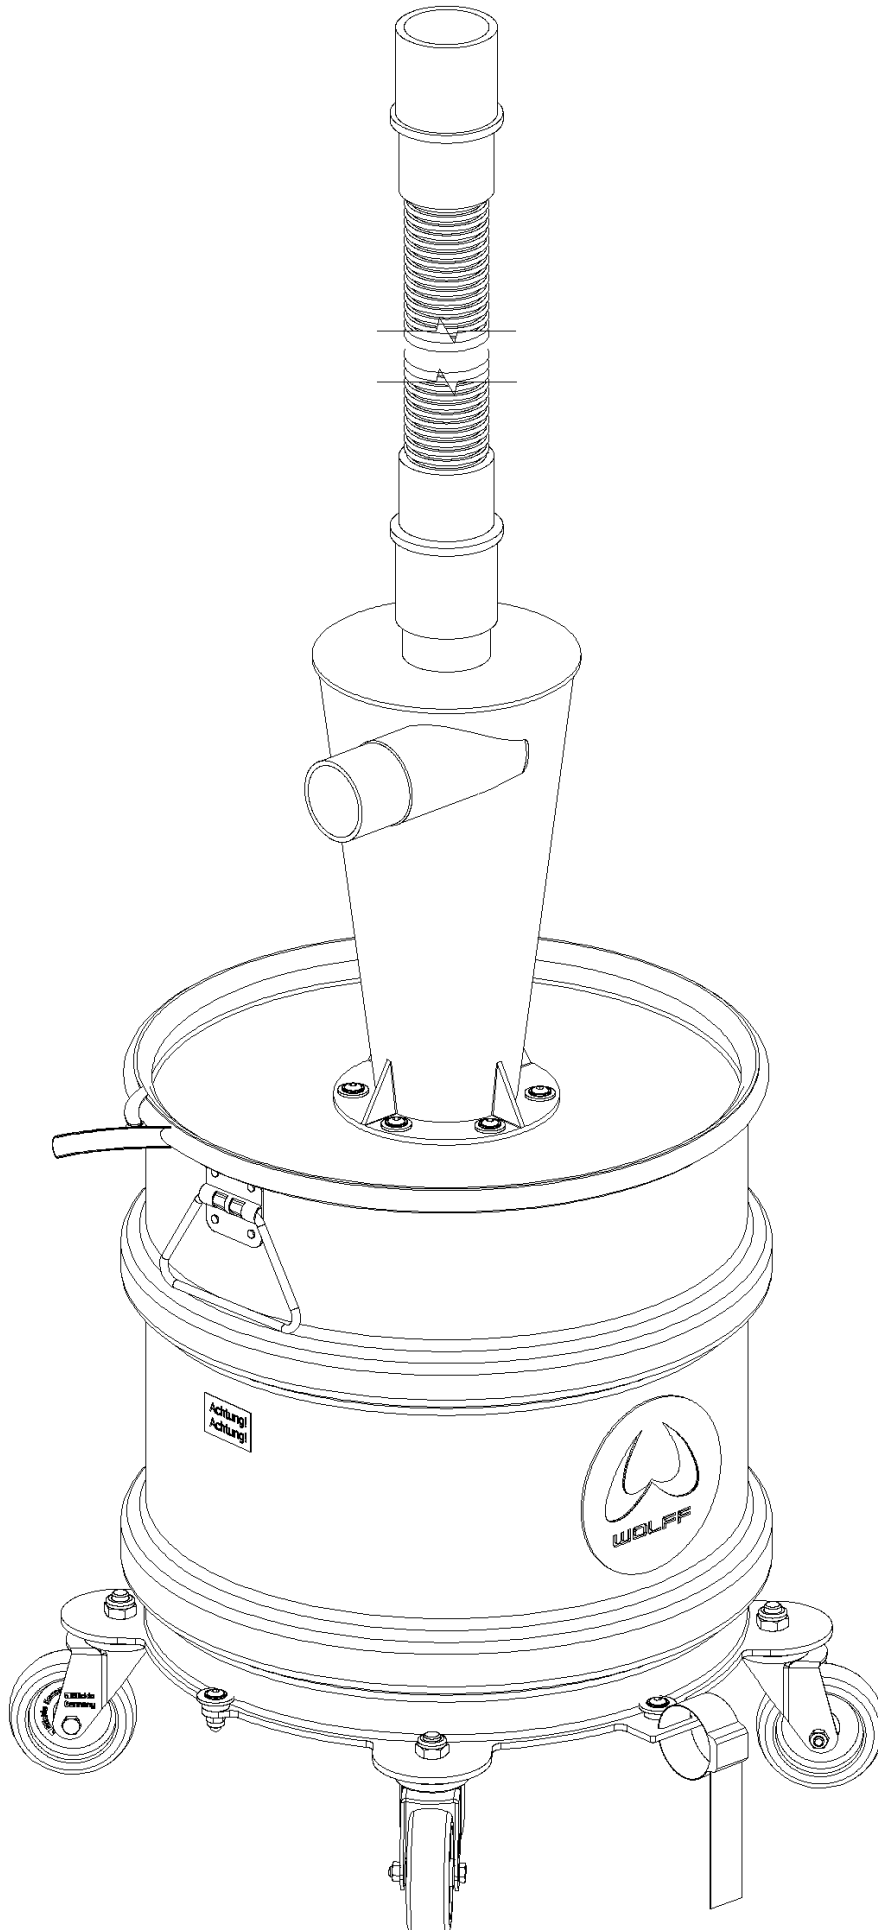

1 Pre Separator 30l (01/2015 - 02/2022)

Item no.	Article no.	Description
2	01_01_072916	Hobbok
3	01_02_073916	Equipment

2 Hobbok

2 Hobbok

Item no.	Article no.	Description	Quantity
1	073102	extension hose 1,2 m	1
2	072875	Distance disc Pre-separator	4
3	072879	Chassis Pre-separator	1
4	085108	Collecting Container Hobbock 30L white	1
5	072885	Cover Hobbock 30l	1
6	072870	Swivel roller Pre-separator	4
7	017724	Washer DIN 9021 6,4x18x1,6	6
8	018222	washer 6,6 DIN 440	4
9	072873	Lashing strap Pre-separator	1
10	072264	Pre-separator Zyklon	1
11	049654	Cylinder head screw M10x25 DIN 912	4
12	017552	Lens head screw M 6x16 ISO 7380	10
13	017728	cap nut M 6 DIN 986	10
14	014817	Hexagon nut M10 DIN 985	4
15	082149	Clamping ring Hobbock 30L	1
16	169270	Inserter pre-separator 30l until 2021	1

3 Equipment

Item no.	Article no.	Description	Quantity
1	082069	Adapter-Set pre-separator for Ronda	1
2	015744	Muffle/Hose Ø 38 mm	1
3	059940	Hose socket side tank Ronda	1

1 Pre Separator 30l (03/2022 - up to now)

1 Pre Separator 30l (03/2022 - up to now)

Item no.	Article no.	Description
2	02_01_072916	Hobbok
3	01_02_073916	Equipment

2 Hobbok

2 Hobbok

Item no.	Article no.	Description	Quantity
1	168655	Collecting Container Hobbock 30L 2021	1
2	168691	Cover Hobbock 30L 2021	1
3	082214	Chassis Preseparator	1
4	072875	Distance disc Pre-separator	4
5	018222	washer 6,6 DIN 440	4
6	017552	Lens head screw M 6x16 ISO 7380	10
7	017728	cap nut M 6 DIN 986	10
8	072870	Swivel roller Pre-separator	4
9	049654	Cylinder head screw M10x25 DIN 912	4
10	014817	Hexagon nut M10 DIN 985	4
11	072264	Pre-separator Zyklon	1
12	017724	Washer DIN 9021 6,4x18x1,6	6
13	168656	Clamping ring Hobbock 30L 2021	1
14	073102	extension hose 1,2 m	1
15	072873	Lashing strap Pre-separator	1
16	169272	Inserter pre-separator 30l from 2022	1

3 Equipment

Item no.	Article no.	Description	Quantity
1	082069	Adapter-Set pre-separator for Ronda	1
2	015744	Muffle/Hose Ø 38 mm	1
3	059940	Hose socket side tank Ronda	1