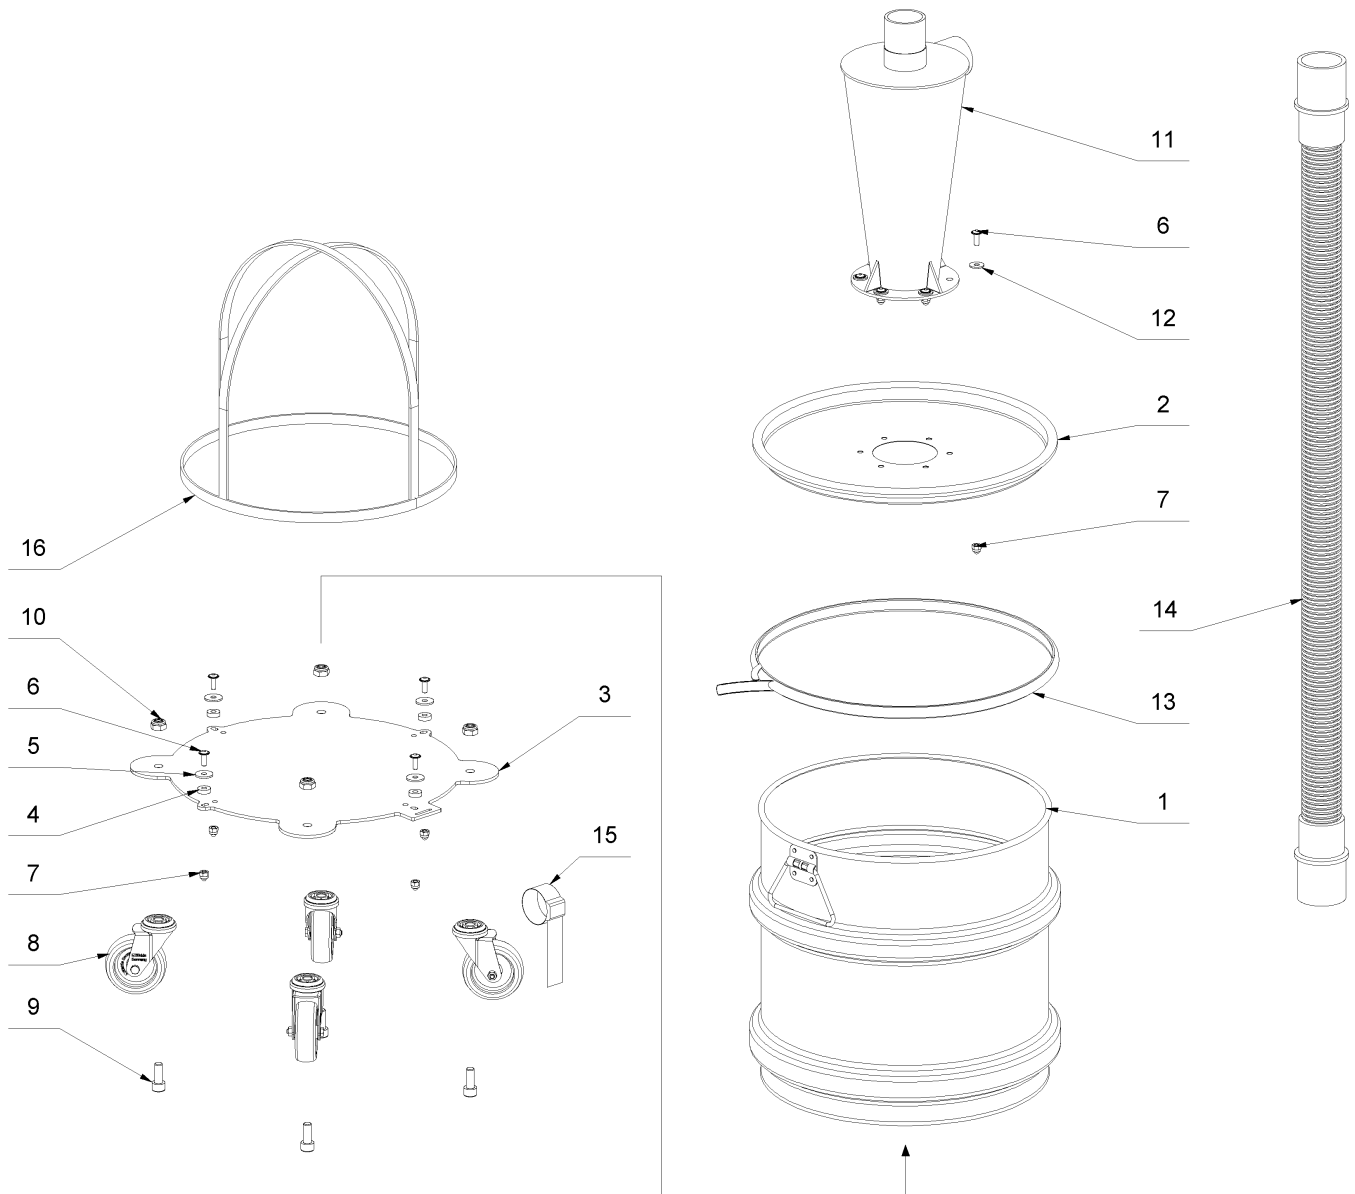

1 Pre Separator 30l (01/2015 - 02/2022)

Item no.	Article no.	Description
2	01_01_072916	Hobbok
3	01_02_073916	Equipment

2 Hobbok

2 Hobbok

Item no.	Article no.	Description	Quantity
1	073102	extension hose 1,2 m	1
2	072875	Distance disc Pre-separator	4
3	072879	Chassis Pre-separator	1
4	085108	Collecting Container Hobbock 30L white	1
5	072885	Cover Hobbock 30l	1
6	072870	Swivel roller Pre-separator	4
7	017724	Washer DIN 9021 6,4x18x1,6	6
8	018222	washer 6,6 DIN 440	4
9	072873	Lashing strap Pre-separator	1
10	072264	Pre-separator Zyklon	1
11	049654	Cylinder head screw M10x25 DIN 912	4
12	017552	Lens head screw M 6x16 ISO 7380	10
13	017728	cap nut M 6 DIN 986	10
14	014817	Hexagon nut M10 DIN 985	4
15	082149	Clamping ring Hobbock 30L	1
16	169270	Inserter pre-separator 30l until 2021	1

3 Equipment

Item no.	Article no.	Description	Quantity
1	082069	Adapter-Set pre-separator for Ronda	1
2	015744	Muffle/Hose Ø 38 mm	1
3	059940	Hose socket side tank Ronda	1

1 Pre Separator 30l (03/2022 - up to now)

1 Pre Separator 30l (03/2022 - up to now)

Item no.	Article no.	Description
2	02_01_072916	Hobbok
3	01_02_073916	Equipment

2 Hobbok

2 Hobbok

Item no.	Article no.	Description	Quantity
1	168655	Collecting Container Hobbock 30L 2021	1
2	168691	Cover Hobbock 30L 2021	1
3	082214	Chassis Preseparator	1
4	072875	Distance disc Pre-separator	4
5	018222	washer 6,6 DIN 440	4
6	017552	Lens head screw M 6x16 ISO 7380	10
7	017728	cap nut M 6 DIN 986	10
8	072870	Swivel roller Pre-separator	4
9	049654	Cylinder head screw M10x25 DIN 912	4
10	014817	Hexagon nut M10 DIN 985	4
11	072264	Pre-separator Zyklon	1
12	017724	Washer DIN 9021 6,4x18x1,6	6
13	168656	Clamping ring Hobbock 30L 2021	1
14	073102	extension hose 1,2 m	1
15	072873	Lashing strap Pre-separator	1
16	169272	Inserter pre-separator 30l from 2022	1

3 Equipment

Item no.	Article no.	Description	Quantity
1	082069	Adapter-Set pre-separator for Ronda	1
2	015744	Muffle/Hose Ø 38 mm	1
3	059940	Hose socket side tank Ronda	1