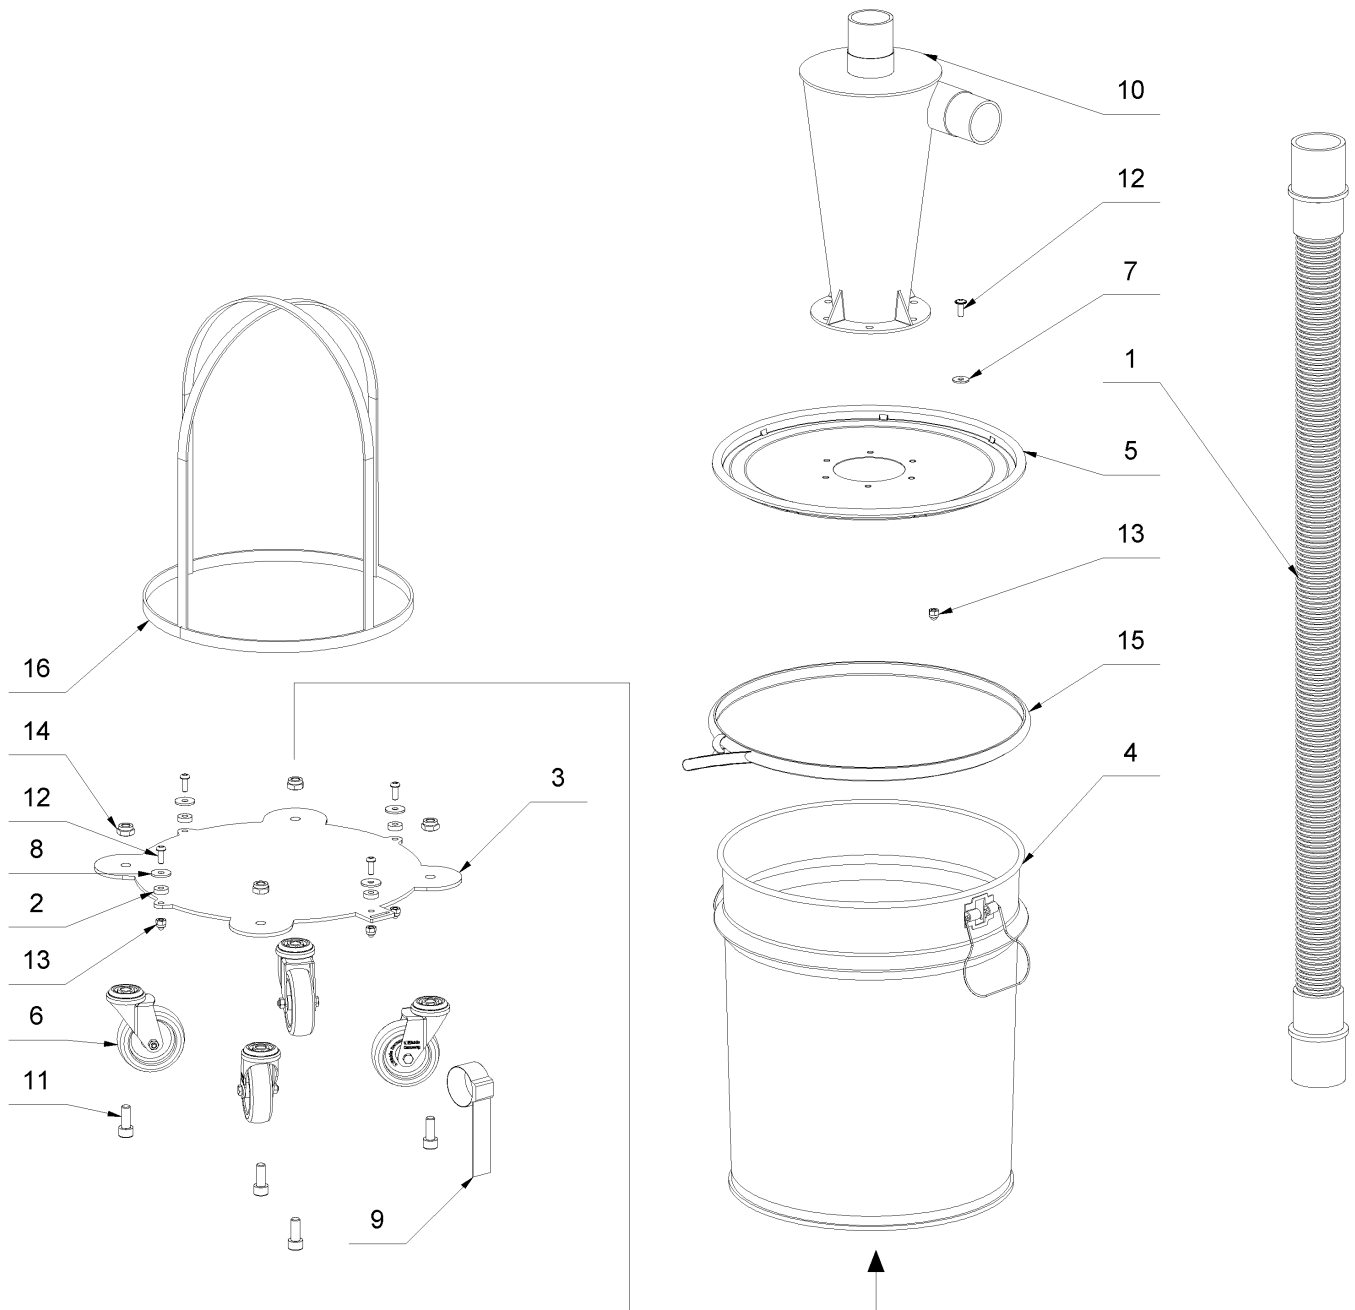

1 Pre Separator 30l (01/2015 - 02/2022)

Item no.	Article no.	Description
2	01_01_072916	Hobbok
3	01_02_073916	Equipment

2 Hobbok

2 Hobbok

Item no.	Article no.	Description	Quantity
1	073102	extension hose 1,2 m	1
2	072875	Distance disc Pre-separator	4
3	072879	Chassis Pre-separator	1
4	085108	Collecting Container Hobbock 30L white	1
5	072885	Cover Hobbock 30l	1
6	072870	Swivel roller Pre-separator	4
7	017724	Washer DIN 9021 6,4x18x1,6	6
8	018222	washer 6,6 DIN 440	4
9	072873	Lashing strap Pre-separator	1
10	072264	Pre-separator Zyklon	1
11	049654	Cylinder head screw M10x25 DIN 912	4
12	017552	Lens head screw M 6x16 ISO 7380	10
13	017728	cap nut M 6 DIN 986	10
14	014817	Hexagon nut M10 DIN 985	4
15	082149	Clamping ring Hobbock 30L	1
16	169270	Inserter pre-separator 30l until 2021	1

3 Equipment

Item no.	Article no.	Description	Quantity
1	082069	Adapter-Set pre-separator for Ronda	1
2	015744	Muffle/Hose Ø 38 mm	1
3	059940	Hose socket side tank Ronda	1

1 Pre Separator 30l (03/2022 - up to now)

1 Pre Separator 30l (03/2022 - up to now)

Item no.	Article no.	Description
2	02_01_072916	Hobbok
3	01_02_073916	Equipment

2 Hobbok

2 Hobbok

Item no.	Article no.	Description	Quantity
1	168655	Collecting Container Hobbock 30L 2021	1
2	168691	Cover Hobbock 30L 2021	1
3	082214	Chassis Preseparator	1
4	072875	Distance disc Pre-separator	4
5	018222	washer 6,6 DIN 440	4
6	017552	Lens head screw M 6x16 ISO 7380	10
7	017728	cap nut M 6 DIN 986	10
8	072870	Swivel roller Pre-separator	4
9	049654	Cylinder head screw M10x25 DIN 912	4
10	014817	Hexagon nut M10 DIN 985	4
11	072264	Pre-separator Zyklon	1
12	017724	Washer DIN 9021 6,4x18x1,6	6
13	168656	Clamping ring Hobbock 30L 2021	1
14	073102	extension hose 1,2 m	1
15	072873	Lashing strap Pre-separator	1
16	169272	Inserter pre-separator 30l from 2022	1

3 Equipment

Item no.	Article no.	Description	Quantity
1	082069	Adapter-Set pre-separator for Ronda	1
2	015744	Muffle/Hose Ø 38 mm	1
3	059940	Hose socket side tank Ronda	1