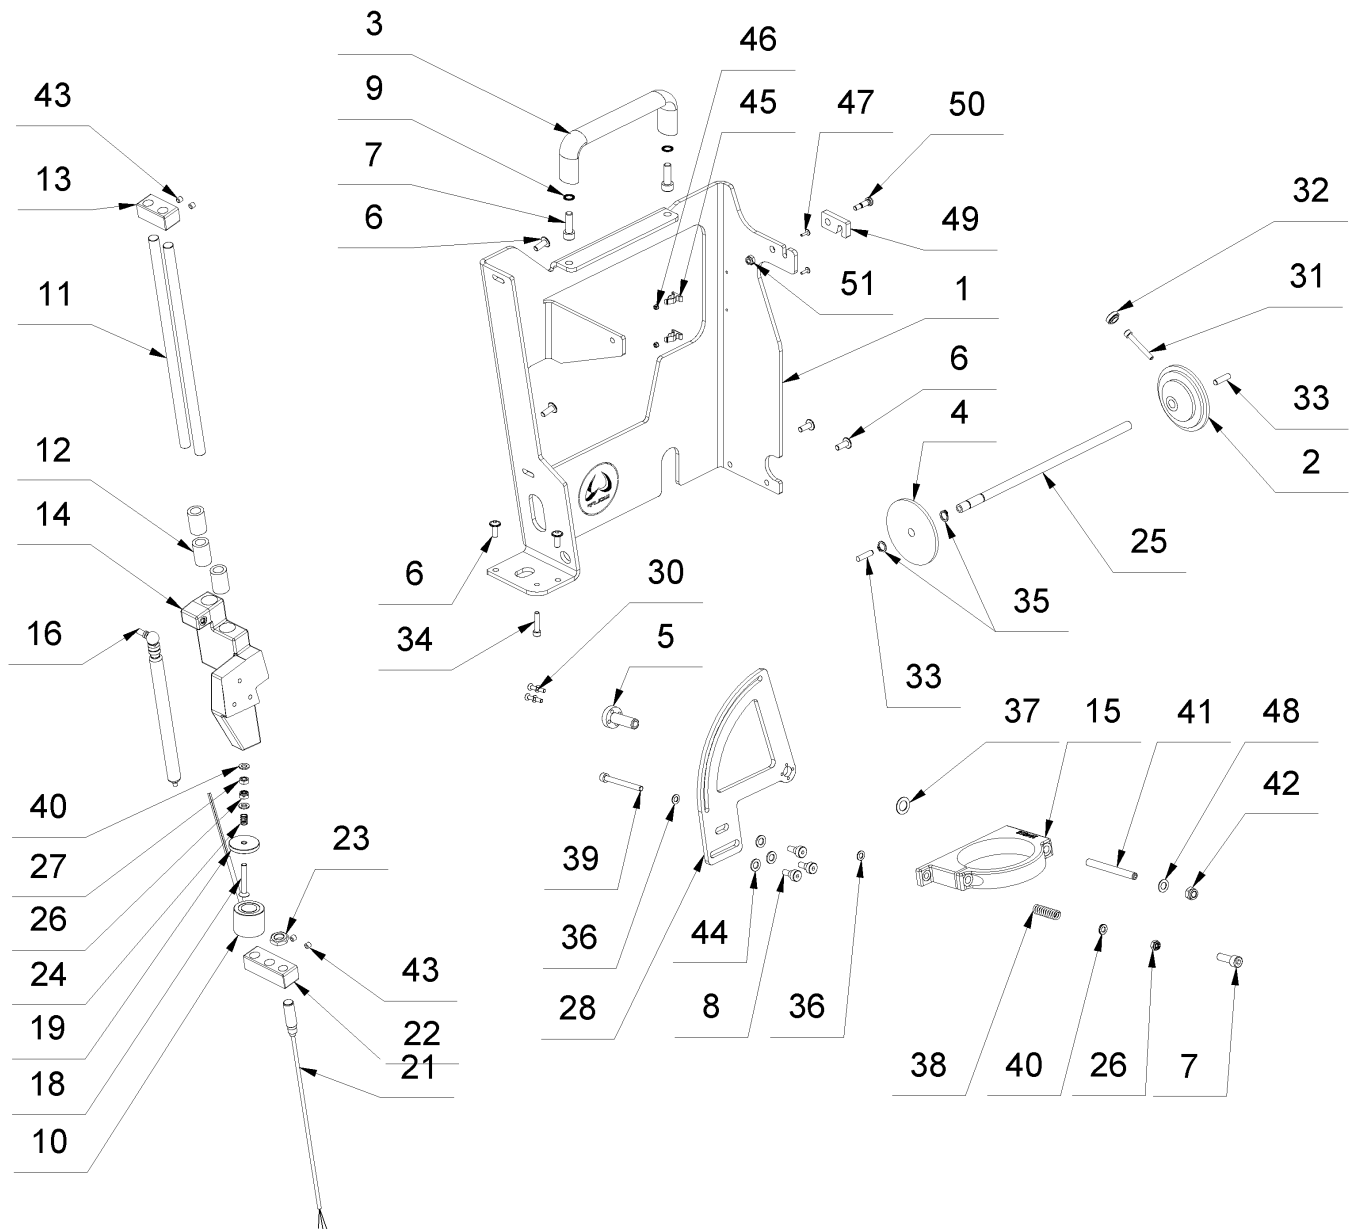

2 Frame

2 Frame

Item no.	Article no.	Description	Quantity
1	163611	Frame Weldmaster 2.0	1
2	015289	Roller holder moveable SAM 2	1
3	087346	Grip 160mm Duro 2.0	1
4	017421	Roller holder rigid	1
5	083879	Shaft with collar Tension pulley holder	1
6	017552	Lens head screw M 6x16 ISO 7380	6
7	014735	Cylinder head screw M8x25 DIN 912	2
8	066723	Screw M 6x 6 ISO 7379	3
9	014860	Schnorr Washer M8	2
10	163094	Hybrid magnet electrically releasing 12V	1
11	163782	Guide shaft Ø12x300 Weldmaster2.0	2
12	017793	Bushing	3
13	164164	Bearing bridge top Weldmaster 2.0	1
14	164149	Sledge Weldmaster 2.0	1
15	164159	Holder heater Weldmaster 2.0	1
16	163640	Gas pressure spring Weldmaster 2.0 60N	1
18	056376	Countersunk screw M6x40 DIN 7991 10.9	1
19	165307	Magnetic disc Weldmaster 2.0	1
20	014735	Cylinder head screw M8x25 DIN 912	1
21	161911	Induktiver Sensor AI905	1
22	164165	Bearing bridge bottom Weldmaster 2.0	1
23	im LU	Hexagon nut DIN 439 - M12 x 1.25	1
24	166191	Pressure spring 8,8x9,5x0,8	1
25	163884	Axis welding wire Weldmaster 2.0	1
26	014815	Hexagon nut M6 DIN985	2
27	014809	Hexagon nut M6 DIN 934	1
28	163610	Swivel plate Weldmaster 2.0	1
30	017703	Countersunk screw M4x12 DIN 7991 10.9	4
31	014723	Cylinder head screw M5x40 DIN 912	1
32	014802	Thumb screw M 5	1
33	017717	Cylindrical pin 6x 24 DIN 6325	2
34	014750	Cylinder head bolt M5x25 DIN 912 microv	1
35	017694	Safety washer A10 DIN 471	2
36	010430	Starter disc 6,2x11x1,00 mm	2