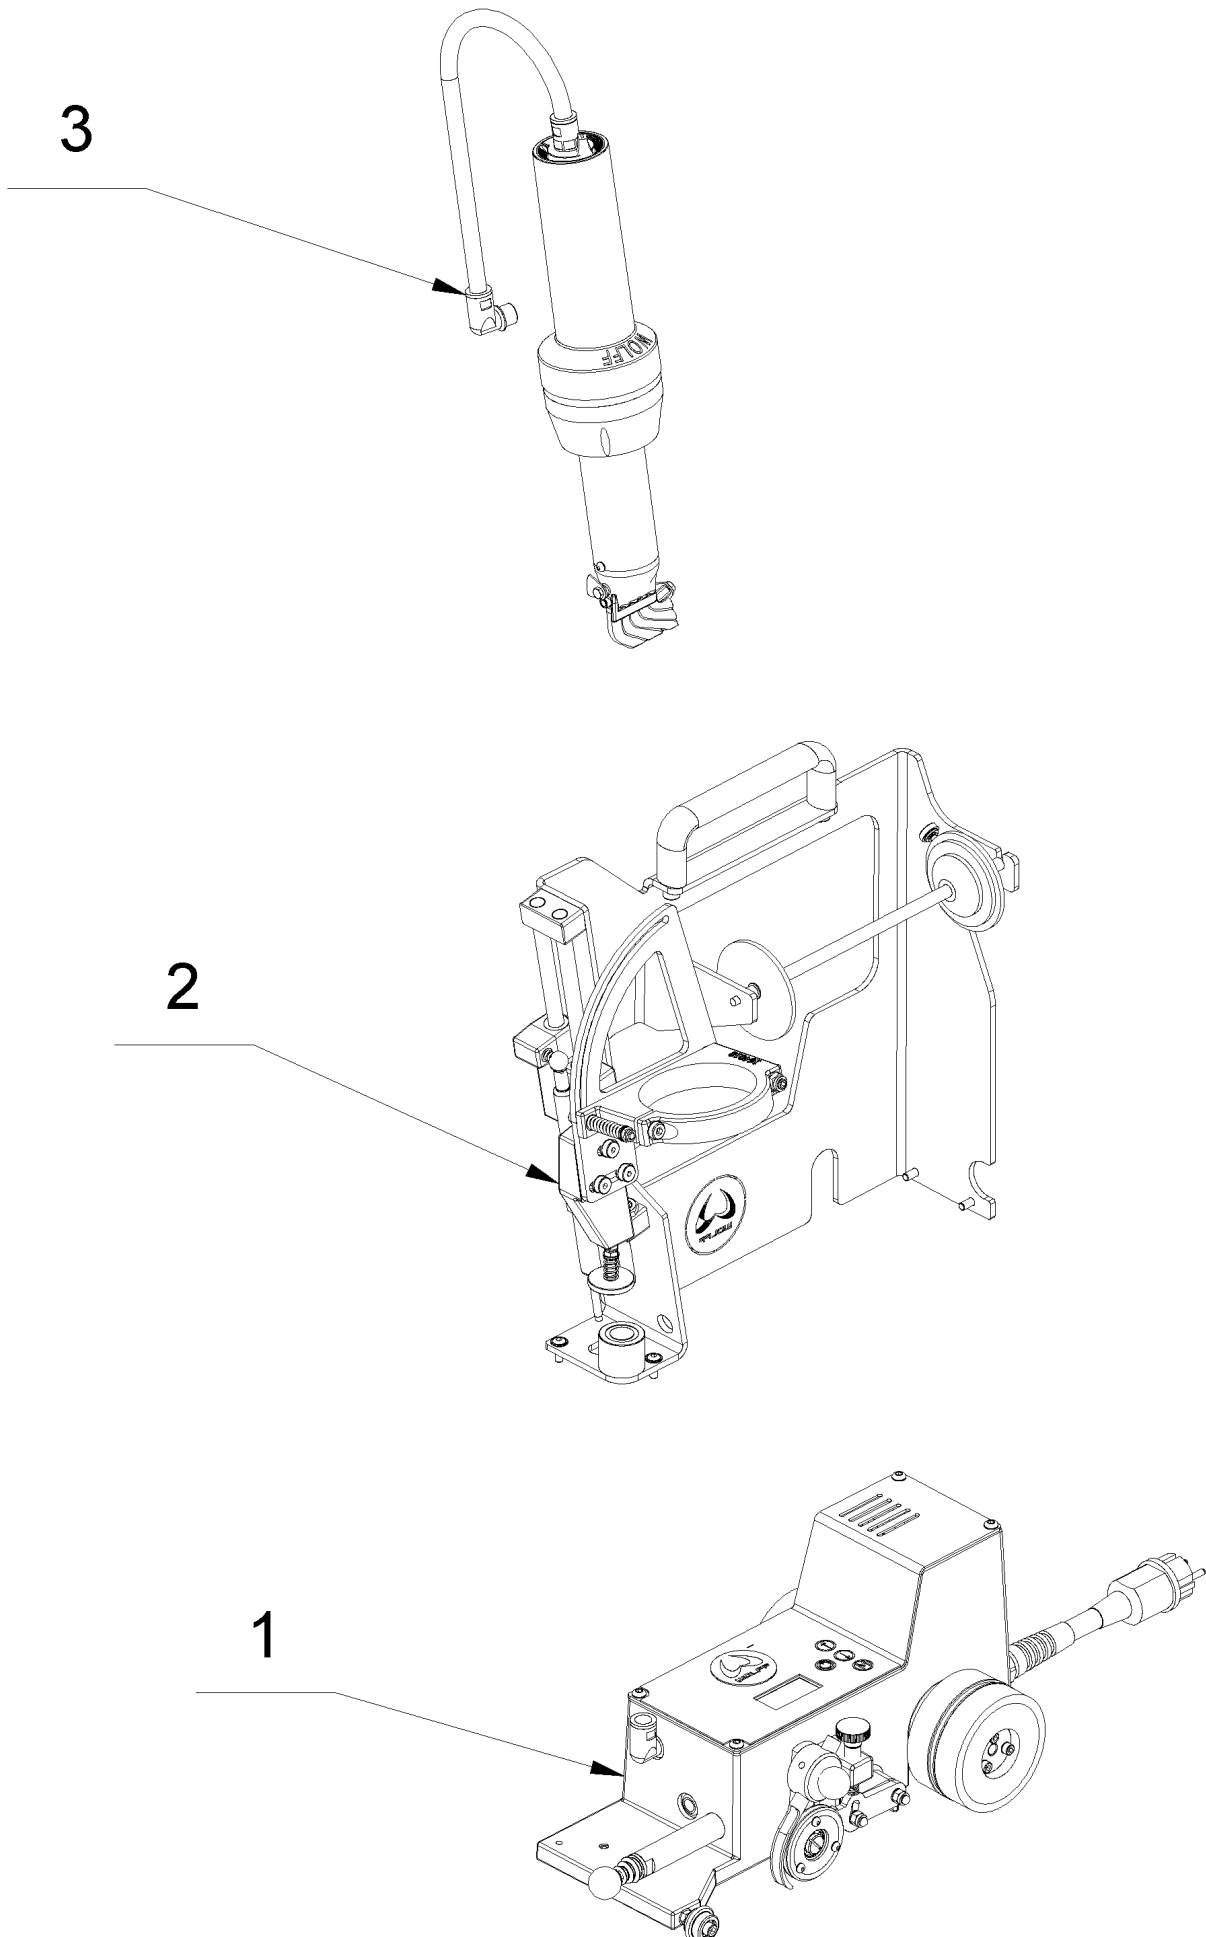

spare parts list Weldmaster 2.0 230V EU

Table of contents

1 Weldmaster 2.0 (0001/2021 - heute)	3
1 Chassis	5
2 Frame	9
3 Heater	12
4 Circuit diagram	14
5 Accesories	16

1 Weldmaster 2.0 (0001/2021 - heute)

1 Chassis

Item no.	Article no.	Description	Quantity
1	163595	Chassis Weldmaster 2.0	1
2	060722	Rubber gaiter Mambo Evo/Spider	1
3	015258	Guiding roll SM1200	1
4	017849	Driving wheel, narrow SAM 2	1
5	014930	Rubber band d62xd82x22 SAM 2	3
6	017833	Driving wheel SAM 2	1
7	017973	Knurled bolt M12x20	1
8	015291	Welding rod feeding tube SAM 2	1
9	017882	Rocker SAM 2	1
10	017933	Rim for welding wheel SAM 2	1
11	015282	Pressure roller SAM 2	1
12	017751	Pressure spring VD-198 / 9,25x33x1,25	1
13	017555	Lens head screw M3x6	3
14	017543	Ball Handle 25mm M6 black	2
15	164718	Switching sleeve Weldmaster 2.0	1
16	010430	Starter disc 6,2x11x1,00 mm	4
17	017728	cap nut M 6 DIN 986	2
18	164193	Cover chassis Weldmaster 2.0	1
19	017538	Ball bearing DIN625-626 6x19x6 2RS	2
20	062928	Cylinder head screw M6x30 DIN 6912	1
21	165045	Locking ring XDNH-19	1
22	017716	Flat head screw M8x 6 DIN 923	1
23	017001	Ball Bearing 6000 2RSH	3
24	017692	Safety washer I26 / DIN 472	3
25	014858	Schnorr washer M5	6
26	017610	Cylinder head screw M5x16 DIN 912	6
27	165319	Gear motor 12/24V Weldmaster 2.0	1
28	165571	drive shaft engine Weldmaster 2.0	1
29	165313	Torque support motor Weldmaster 2.0	1
30	165322	Rubber bushing gear motor Weldmaster 2.0	4
31	017724	Washer DIN 9021 6,4x18x1,6	5
32	014894	Pressure spring VD-090E / 9x23,90x0,55	1
33	016961	Snorr washer M4	1
36	017767	Bushing socket Mambo	1

1 Chassis

Item no.	Article no.	Description	Quantity
72	018076	Shim washer 6x12x0,2 DIN 988	1
73	018666	Hexagon nut M6 DIN 936	2
74	015040	Guide roller compl	1
75	019165	Plug 230V 3-polig Switzerland	1
75	079056	Plug 3-pol. 230V DK	1
76	168187	Main switch Weldmaster 2.0	1
77	017531	Headless pin M6x6 DIN 913	1
o.Abb.	165288	Cable set heater Weldmaster 2.0	1