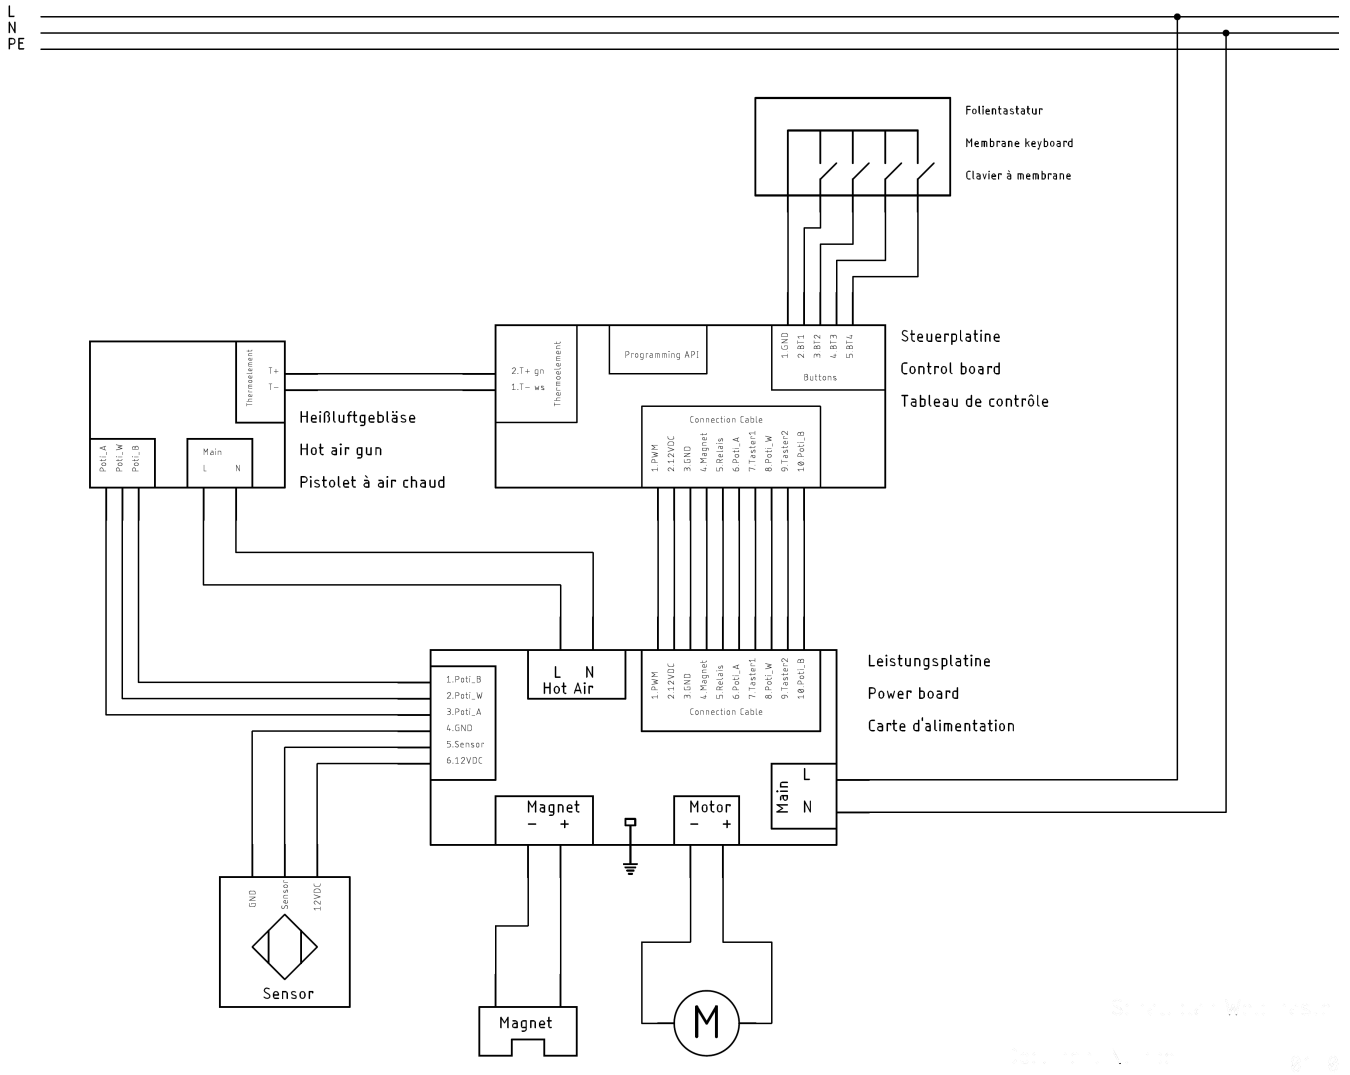

3 Heater

Item no.	Article no.	Description	Quantity
1	163964	Heating element Phoenix 3400	1
2	163591	Mounting plate bottom Weldmaster 2.0	1
3	163590	Top mounting plate Weldmaster 2.0	1
4	163530	Quick screw connection straight-M16x1,5	1
5	163963	Gasket Phoenix 3400	1
6	164203	Heating pipe 3400 Weldmaster 2.0 230V	1
7	164189	Corrugated hose Weldmaster 2.0	1
8	164179	Thermocouple Weldmaster 2.0	1
9	163960	Hot air device basic Phoenix 3400 230V	1
10	017555	Lens head screw M3x6	2
11	164157	Hexagonal screw M 5x10 DIN 933 A2	2
12	163786	Bypass Nozzle flaps Weldmaster 2.0	1
13	163785	Preheat nozzle flaps Weldmaster 2.0	1
14	164443	Plastic screw Ø3,5x19	4
15	163968	Welding nozzle Weldmaster 2.0	1
16	163526	Quick screw connection 90°-M16x1.5	1
17	068212	lock nut M16	1

4 Circuit diagram