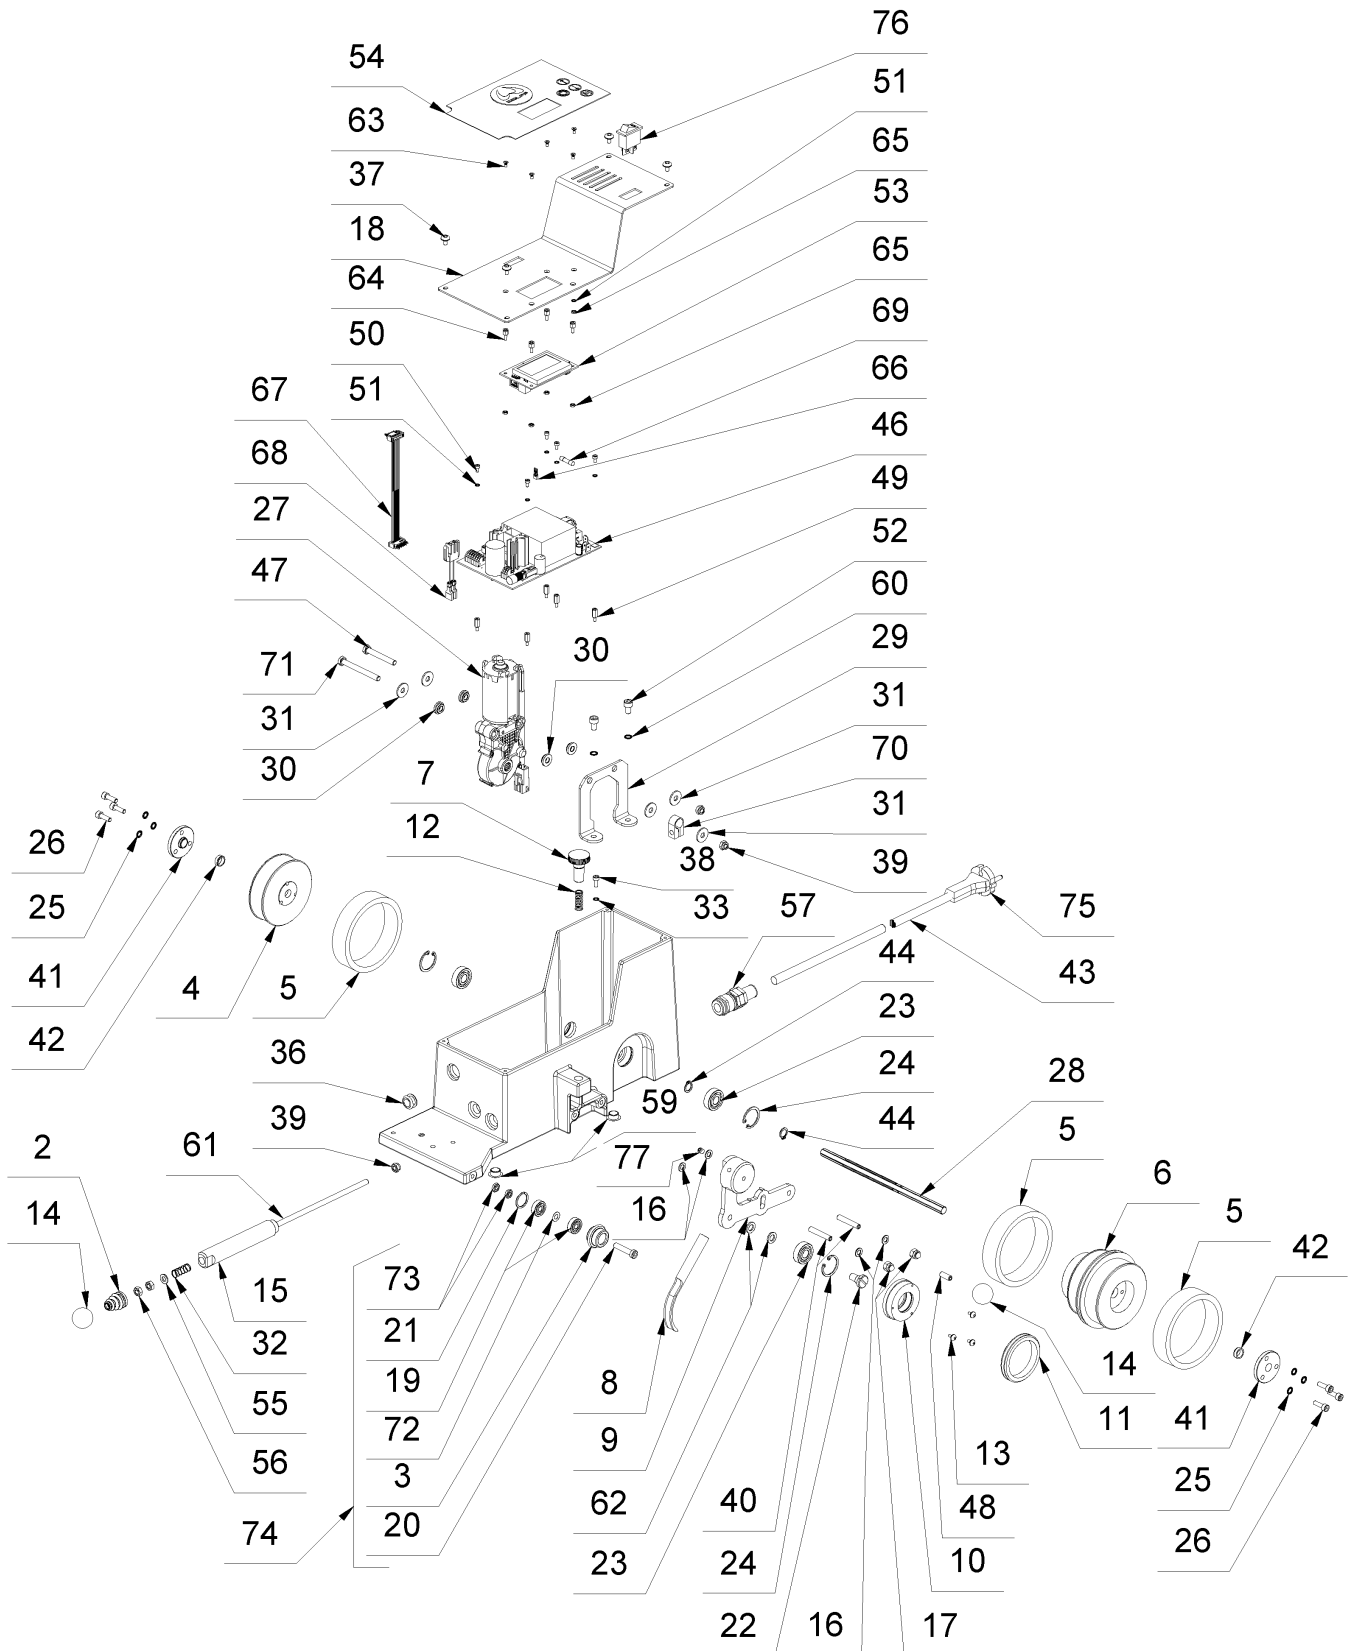

spare parts list Weldmaster 2.0 230V EU

Table of contents

1 Weldmaster 2.0 (0001/2021 - heute)	3
1 Chassis	5
2 Frame	9
3 Heater	12
4 Circuit diagram	14
5 Accesories	16

1 Weldmaster 2.0 (0001/2021 - heute)

1 Weldmaster 2.0 (0001/2021 - heute)

Item no.	Article no.	Description
1	01_01_163317	Chassis
2	01_02_163317	Frame
3	01_03_164205	Heater
4	01_04_163317	Circuit diagram
5	01_05_163317	Accesories

1 Chassis

1 Chassis

Item no.	Article no.	Description	Quantity
1	163595	Chassis Weldmaster 2.0	1
2	060722	Rubber gaiter Mambo Evo/Spider	1
3	015258	Guiding roll SM1200	1
4	017849	Driving wheel, narrow SAM 2	1
5	014930	Rubber band d62xd82x22 SAM 2	3
6	017833	Driving wheel SAM 2	1
7	017973	Knurled bolt M12x20	1
8	015291	Welding rod feeding tube SAM 2	1
9	017882	Rocker SAM 2	1
10	017933	Rim for welding wheel SAM 2	1
11	015282	Pressure roller SAM 2	1
12	017751	Pressure spring VD-198 / 9,25x33x1,25	1
13	017555	Lens head screw M3x6	3
14	017543	Ball Handle 25mm M6 black	2
15	164718	Switching sleeve Weldmaster 2.0	1
16	010430	Starter disc 6,2x11x1,00 mm	4
17	017728	cap nut M 6 DIN 986	2
18	164193	Cover chassis Weldmaster 2.0	1
19	017538	Ball bearing DIN625-626 6x19x6 2RS	2
20	062928	Cylinder head screw M6x30 DIN 6912	1
21	165045	Locking ring XDNH-19	1
22	017716	Flat head screw M8x 6 DIN 923	1
23	017001	Ball Bearing 6000 2RSH	3
24	017692	Safety washer I26 / DIN 472	3
25	014858	Schnorr washer M5	6
26	017610	Cylinder head screw M5x16 DIN 912	6
27	165319	Gear motor 12/24V Weldmaster 2.0	1
28	165571	drive shaft engine Weldmaster 2.0	1
29	165313	Torque support motor Weldmaster 2.0	1
30	165322	Rubber bushing gear motor Weldmaster 2.0	4
31	017724	Washer DIN 9021 6,4x18x1,6	5
32	014894	Pressure spring VD-090E / 9x23,90x0,55	1
33	016961	Snorr washer M4	1
36	017767	Bushing socket Mambo	1