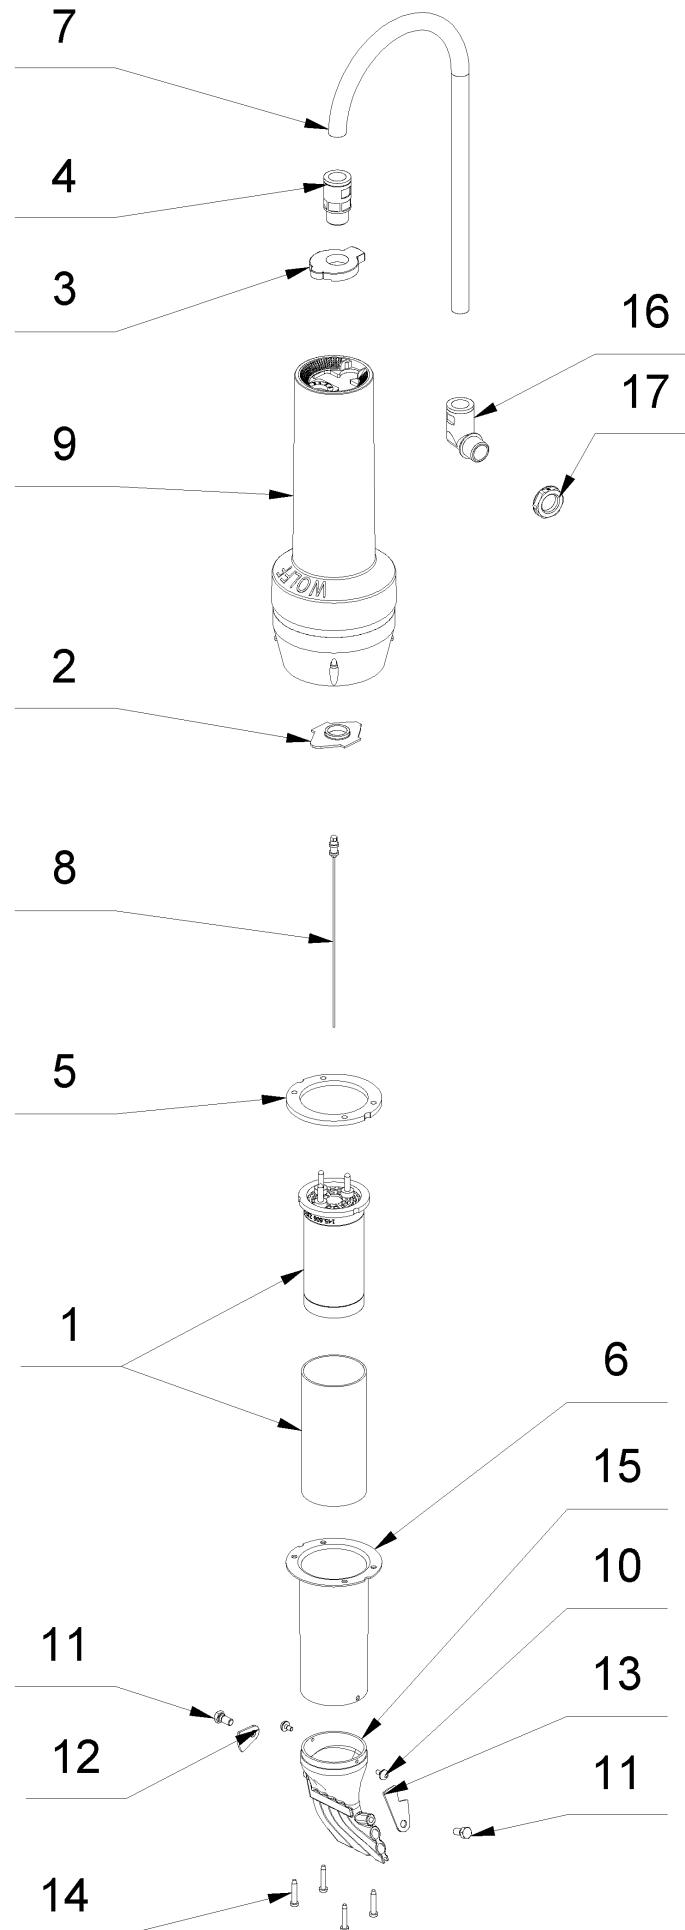

3 Heater

3 Heater

Item no.	Article no.	Description	Quantity
1	163964	Heating element Phoenix 3400	1
2	163591	Mounting plate bottom Weldmaster 2.0	1
3	163590	Top mounting plate Weldmaster 2.0	1
4	163530	Quick screw connection straight-M16x1,5	1
5	163963	Gasket Phoenix 3400	1
6	164203	Heating pipe 3400 Weldmaster 2.0 230V	1
7	164189	Corrugated hose Weldmaster 2.0	1
8	164179	Thermocouple Weldmaster 2.0	1
9	163960	Hot air device basic Phoenix 3400 230V	1
10	017555	Lens head screw M3x6	2
11	164157	Hexagonal screw M 5x10 DIN 933 A2	2
12	163786	Bypass Nozzle flaps Weldmaster 2.0	1
13	163785	Preheat nozzle flaps Weldmaster 2.0	1
14	164443	Plastic screw Ø3,5x19	4
15	163968	Welding nozzle Weldmaster 2.0	1
16	163526	Quick screw connection 90°-M16x1.5	1
17	068212	lock nut M16	1