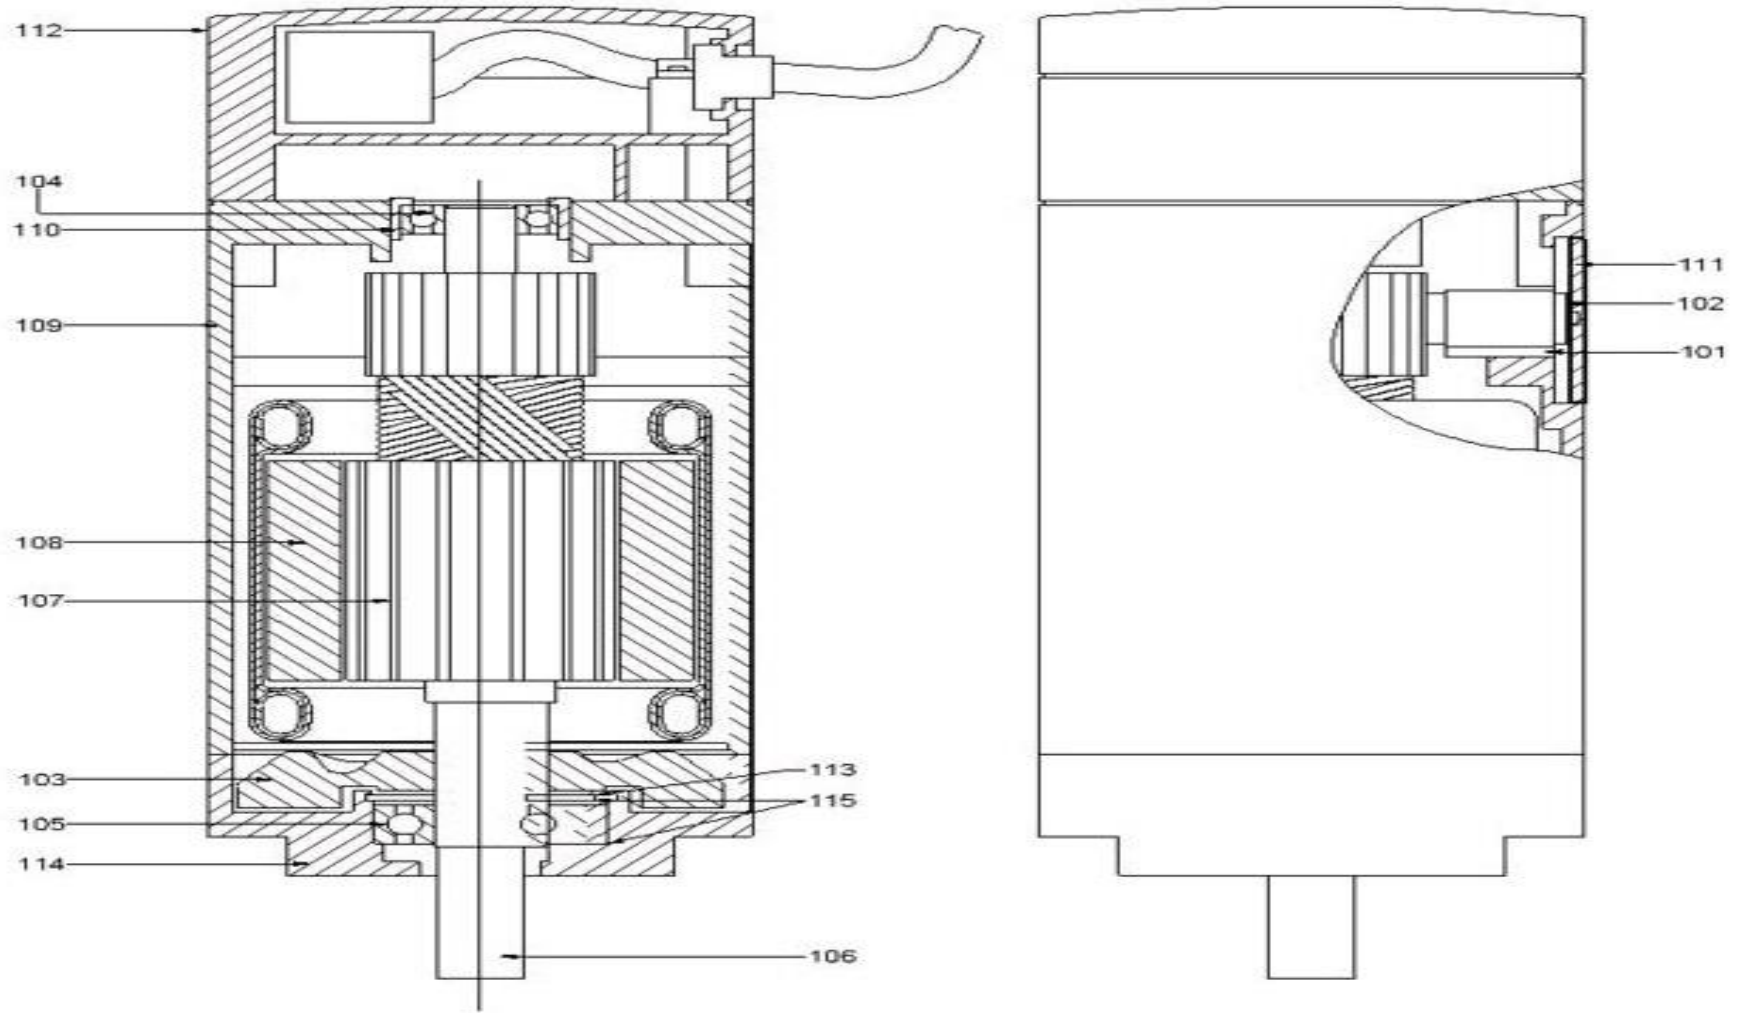

Bona Edge AMO230010.3 Edge Motor 230V

Bona Edge AMO230010.3 Edge Motor 230V

101 .	ASO901315	Brush holder 230V/50 Hz
102 .	ASO901316	Coal 230V 50 Hz
103 .	ASO901352	Ventilator type Flex std
104 .	ASO917001	Ball bearing 6001-2RZ/C3-HT
105 .	ASO917202	Ball bearing 6202-2RSLTN9/C3VT
106 .	ASO901351	Axle for rotor
107 .	ASO901311	Rotor incl. ventilator 230V
108 .	ASO901312	Stator 230V/50 Hz
109 .	ASO901313	Motor housing 230V/50Hz
110 .	ASO901314	Bushing
111 .	ASO901318	Brush cap for motor 230V
112 .	ASO901320	Motor gable, upper
113 .	ASO901317	Bearing bush steel
114 .	ASO901354	Bearing bushing/gable Viking
115 .	ASO901356	Washer Flex