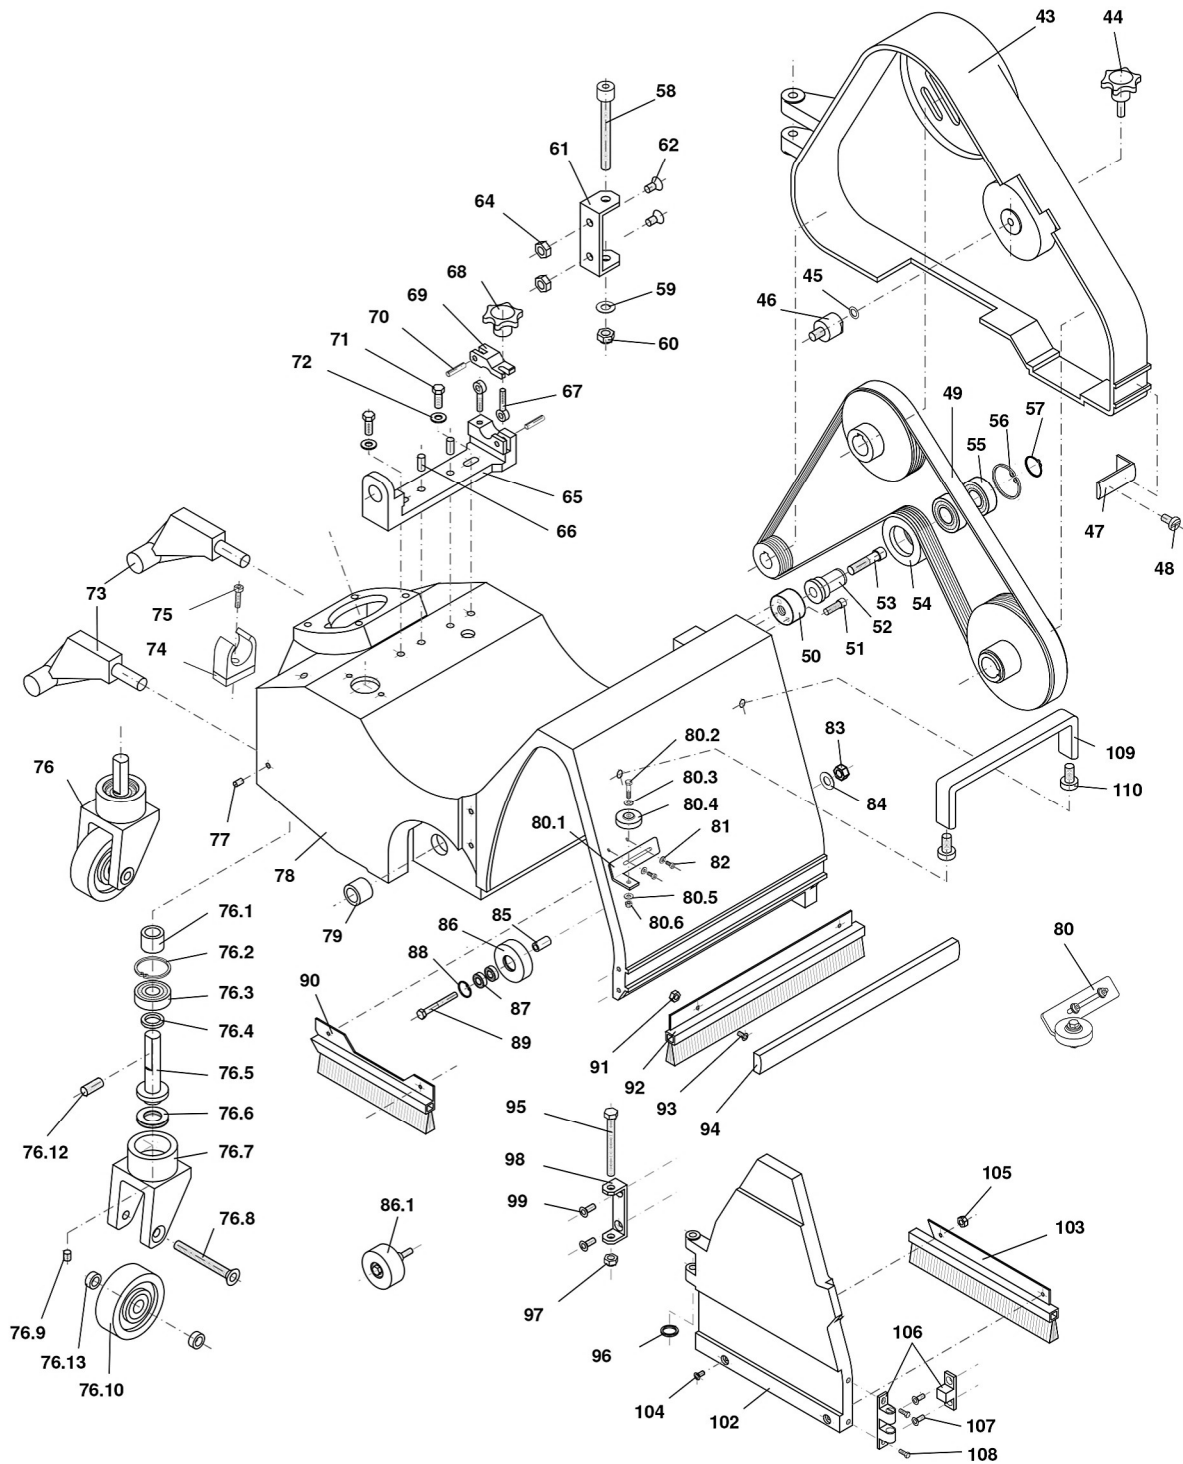

BELT

**PARQUET
SUPPLIES**

ALL ABOUT FLOORING

BELT