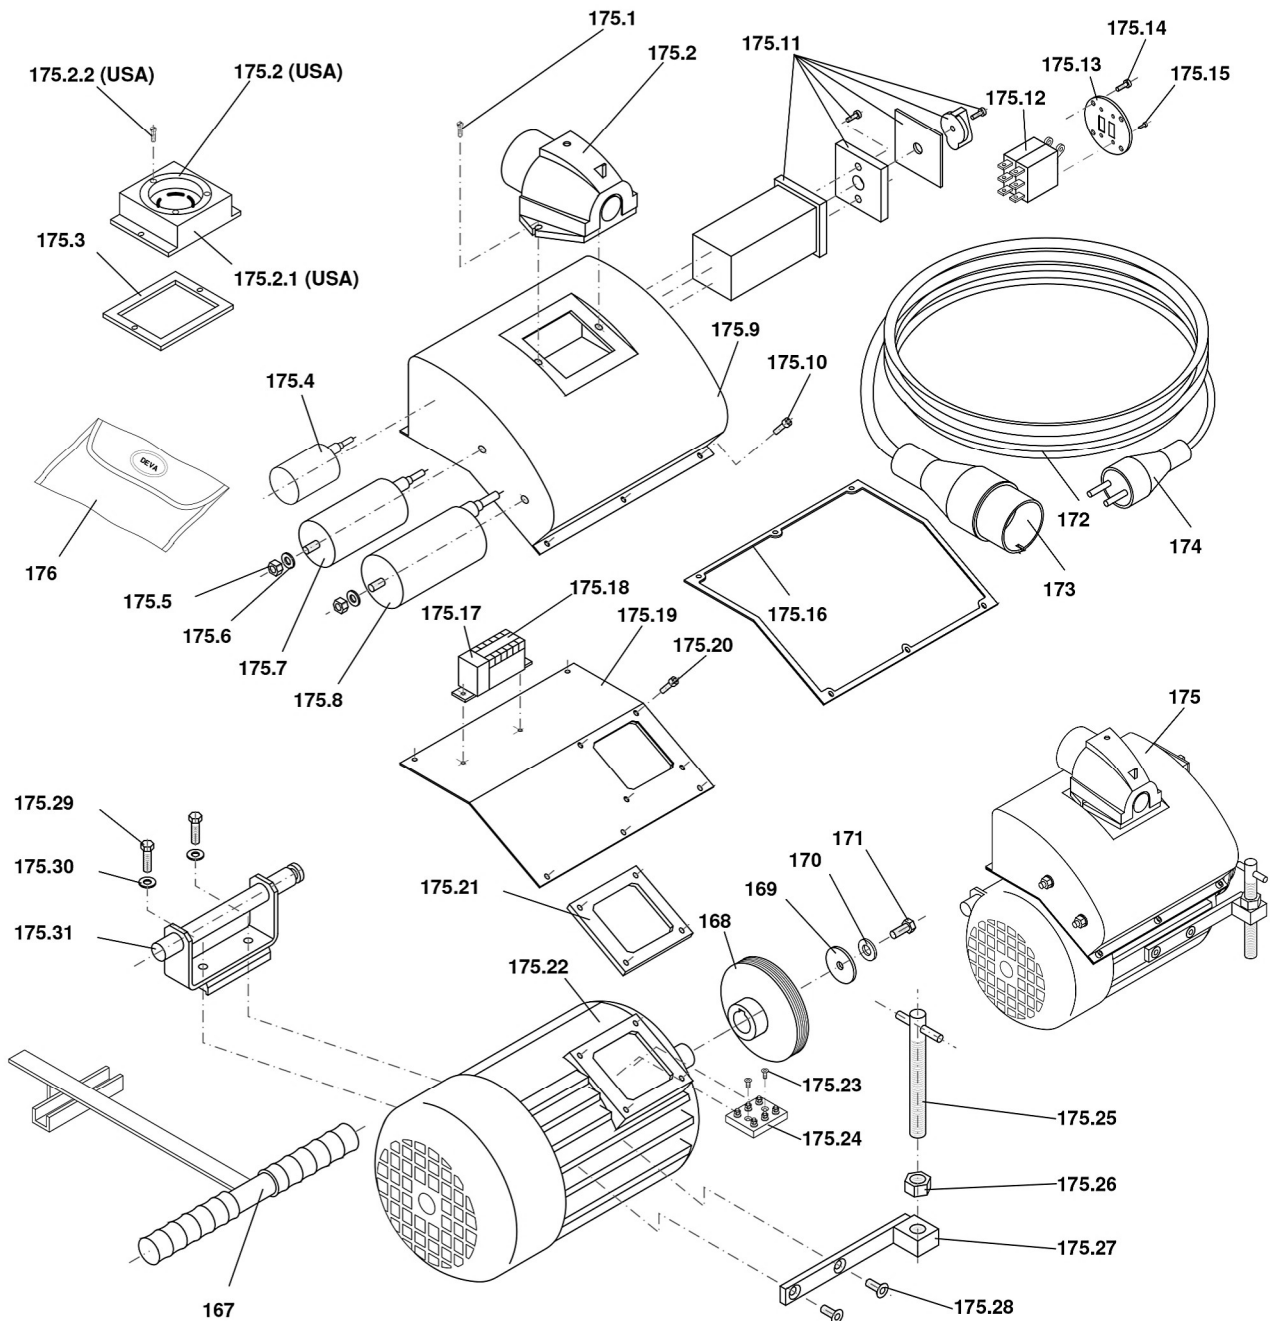

BELT

**PARQUET
SUPPLIES**

ALL ABOUT FLOORING

BELT